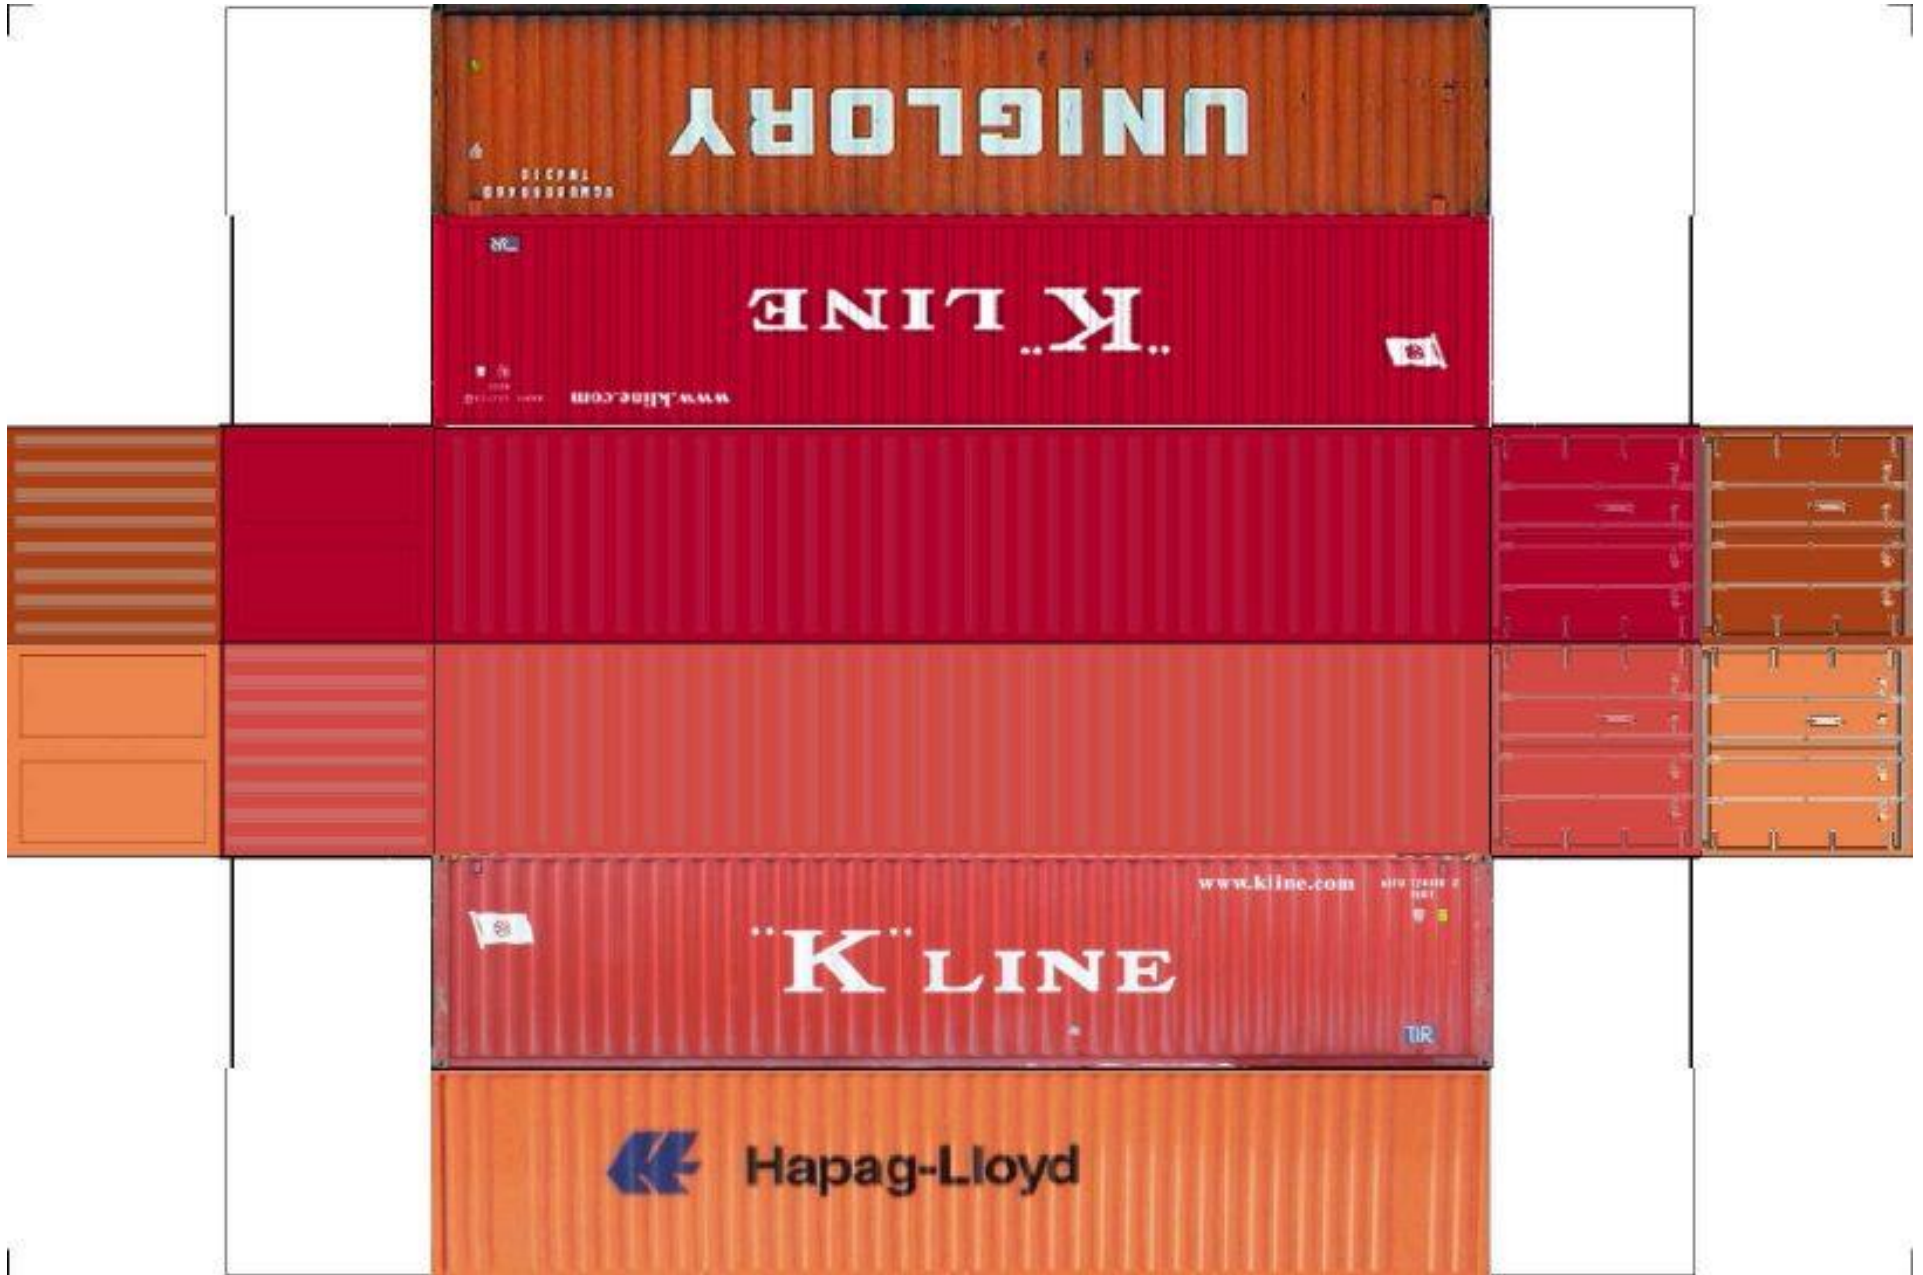

# BUILD YOUR OWN ( HO SCALE ) 40ft STACK SHIPPING CONTAINERS 4 in 1

For the best results print on 110 lb printable card stock and set your printer on high quality printing.

BUILD YOUR OWN ( 40ft STACK SHIPPING CONTAINERS 4 in 1 ) HO SCALE