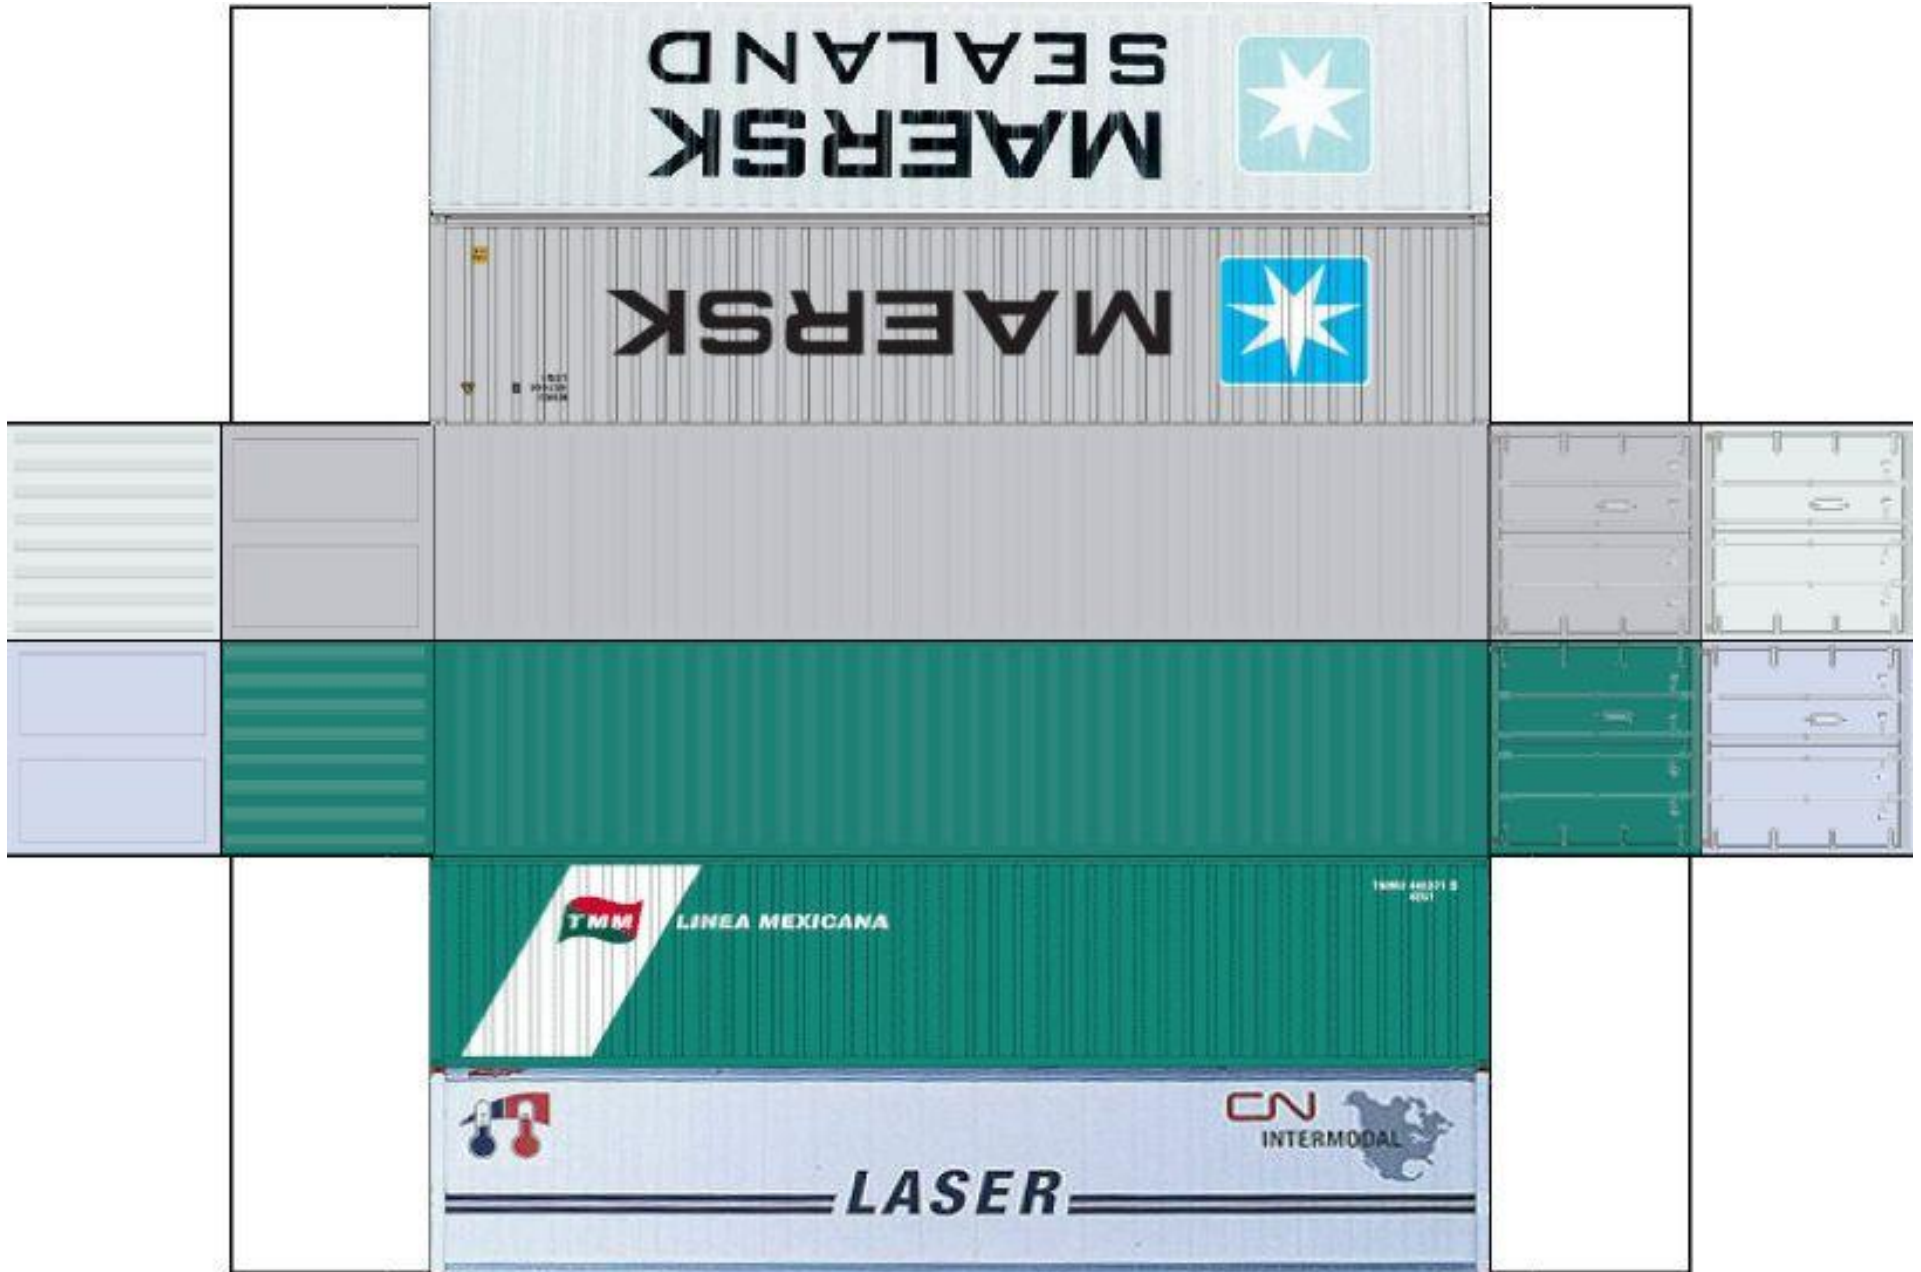

BUILD YOUR OWN (HO SCALE) 40ft STACK SHIPPING CONTAINERS 4 in 1

For the best results print on 110 lb printable card stock and set your printer on high quality printing.

BUILD YOUR OWN (40ft STACK SHIPPING CONTAINERS 4 in 1) HO SCALE

Drawn By
www.krafttrains.com

[View Instructional Video](#)