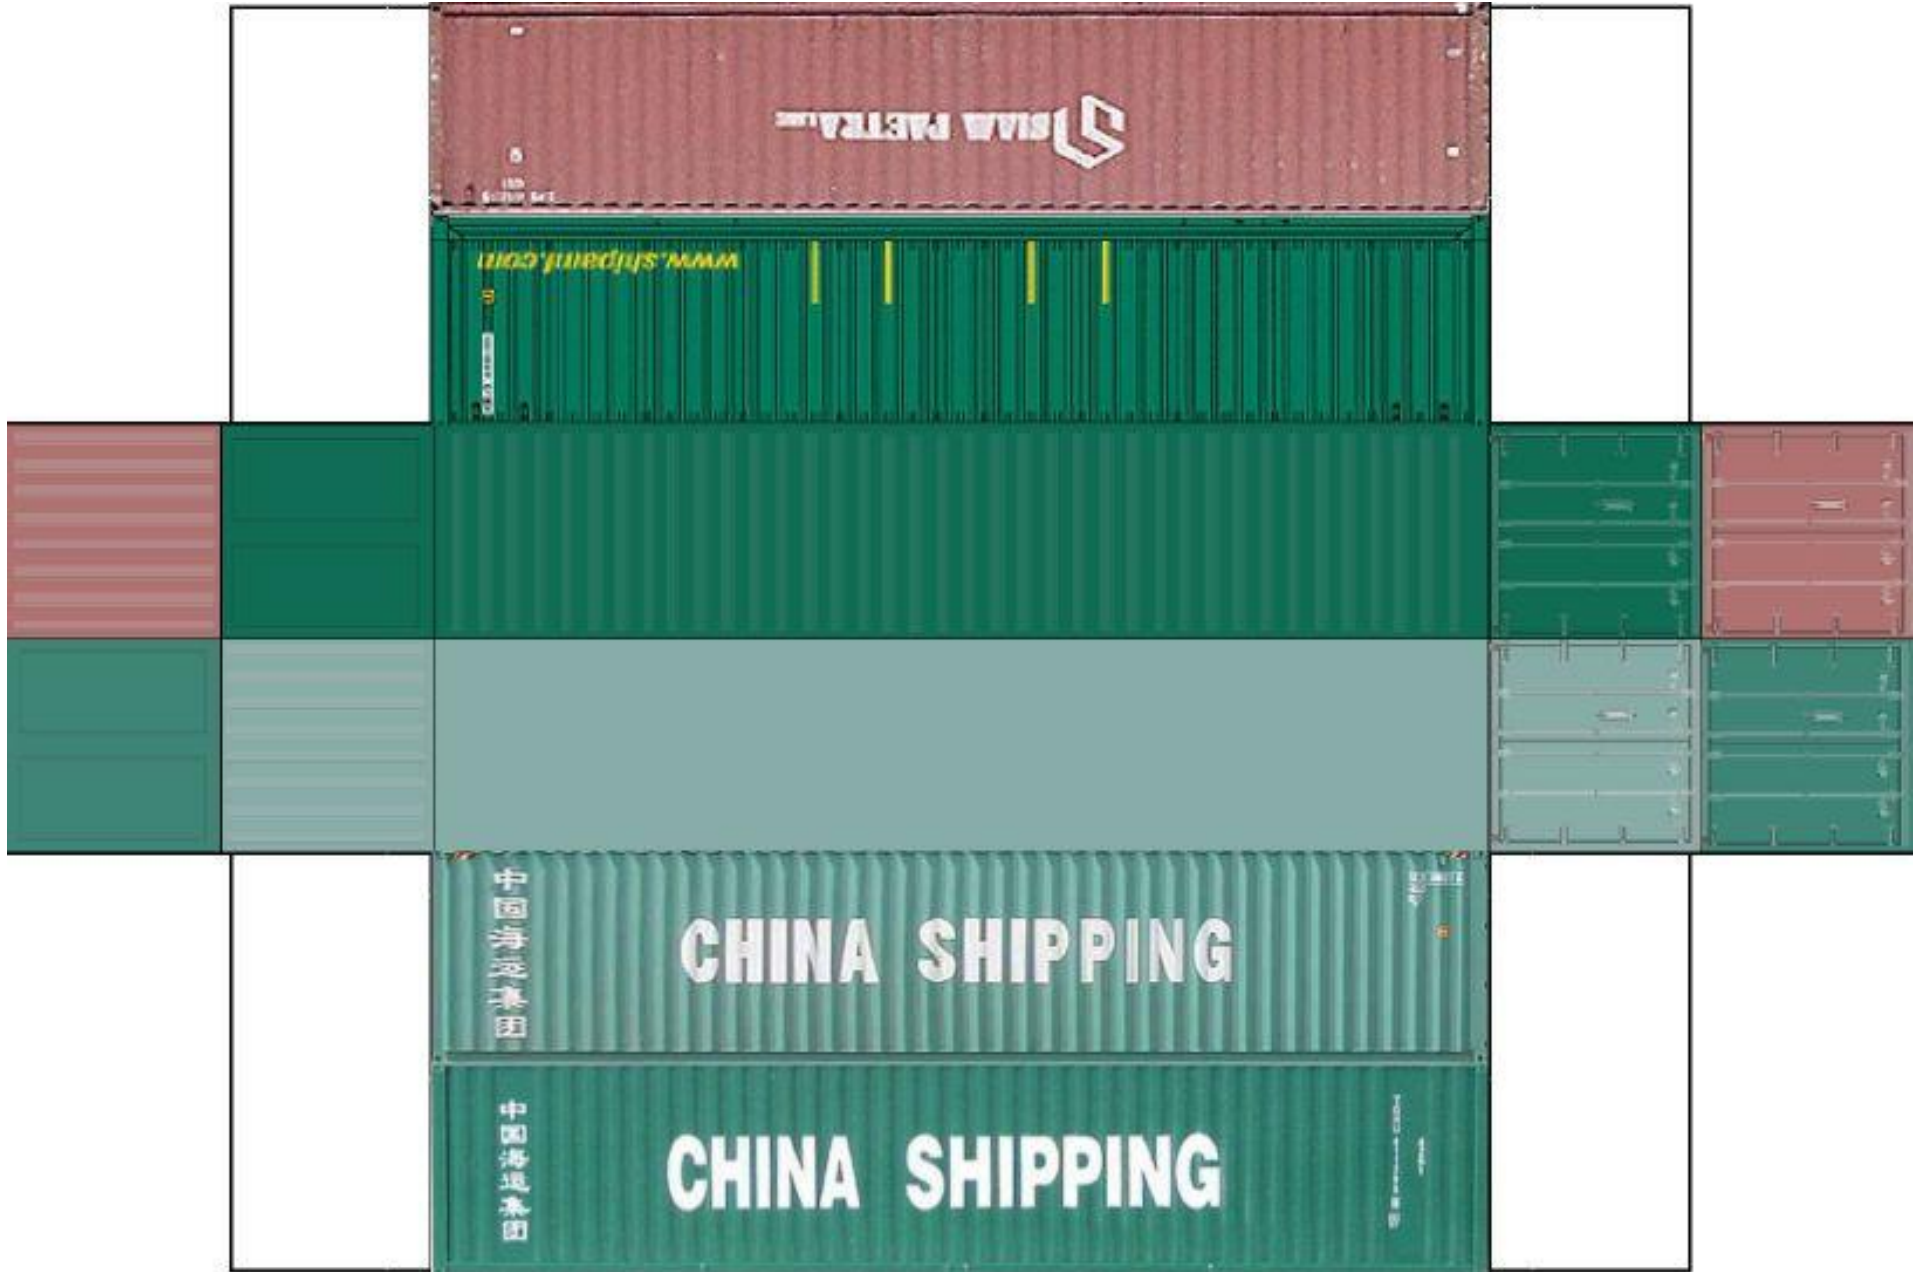

BUILD YOUR OWN (HO SCALE) 40ft STACK SHIPPING CONTAINERS 4 in 1

For the best results print on 110 lb printable card stock and set your printer on high quality printing.

BUILD YOUR OWN (40ft STACK SHIPPING CONTAINERS 4 in 1) HO SCALE