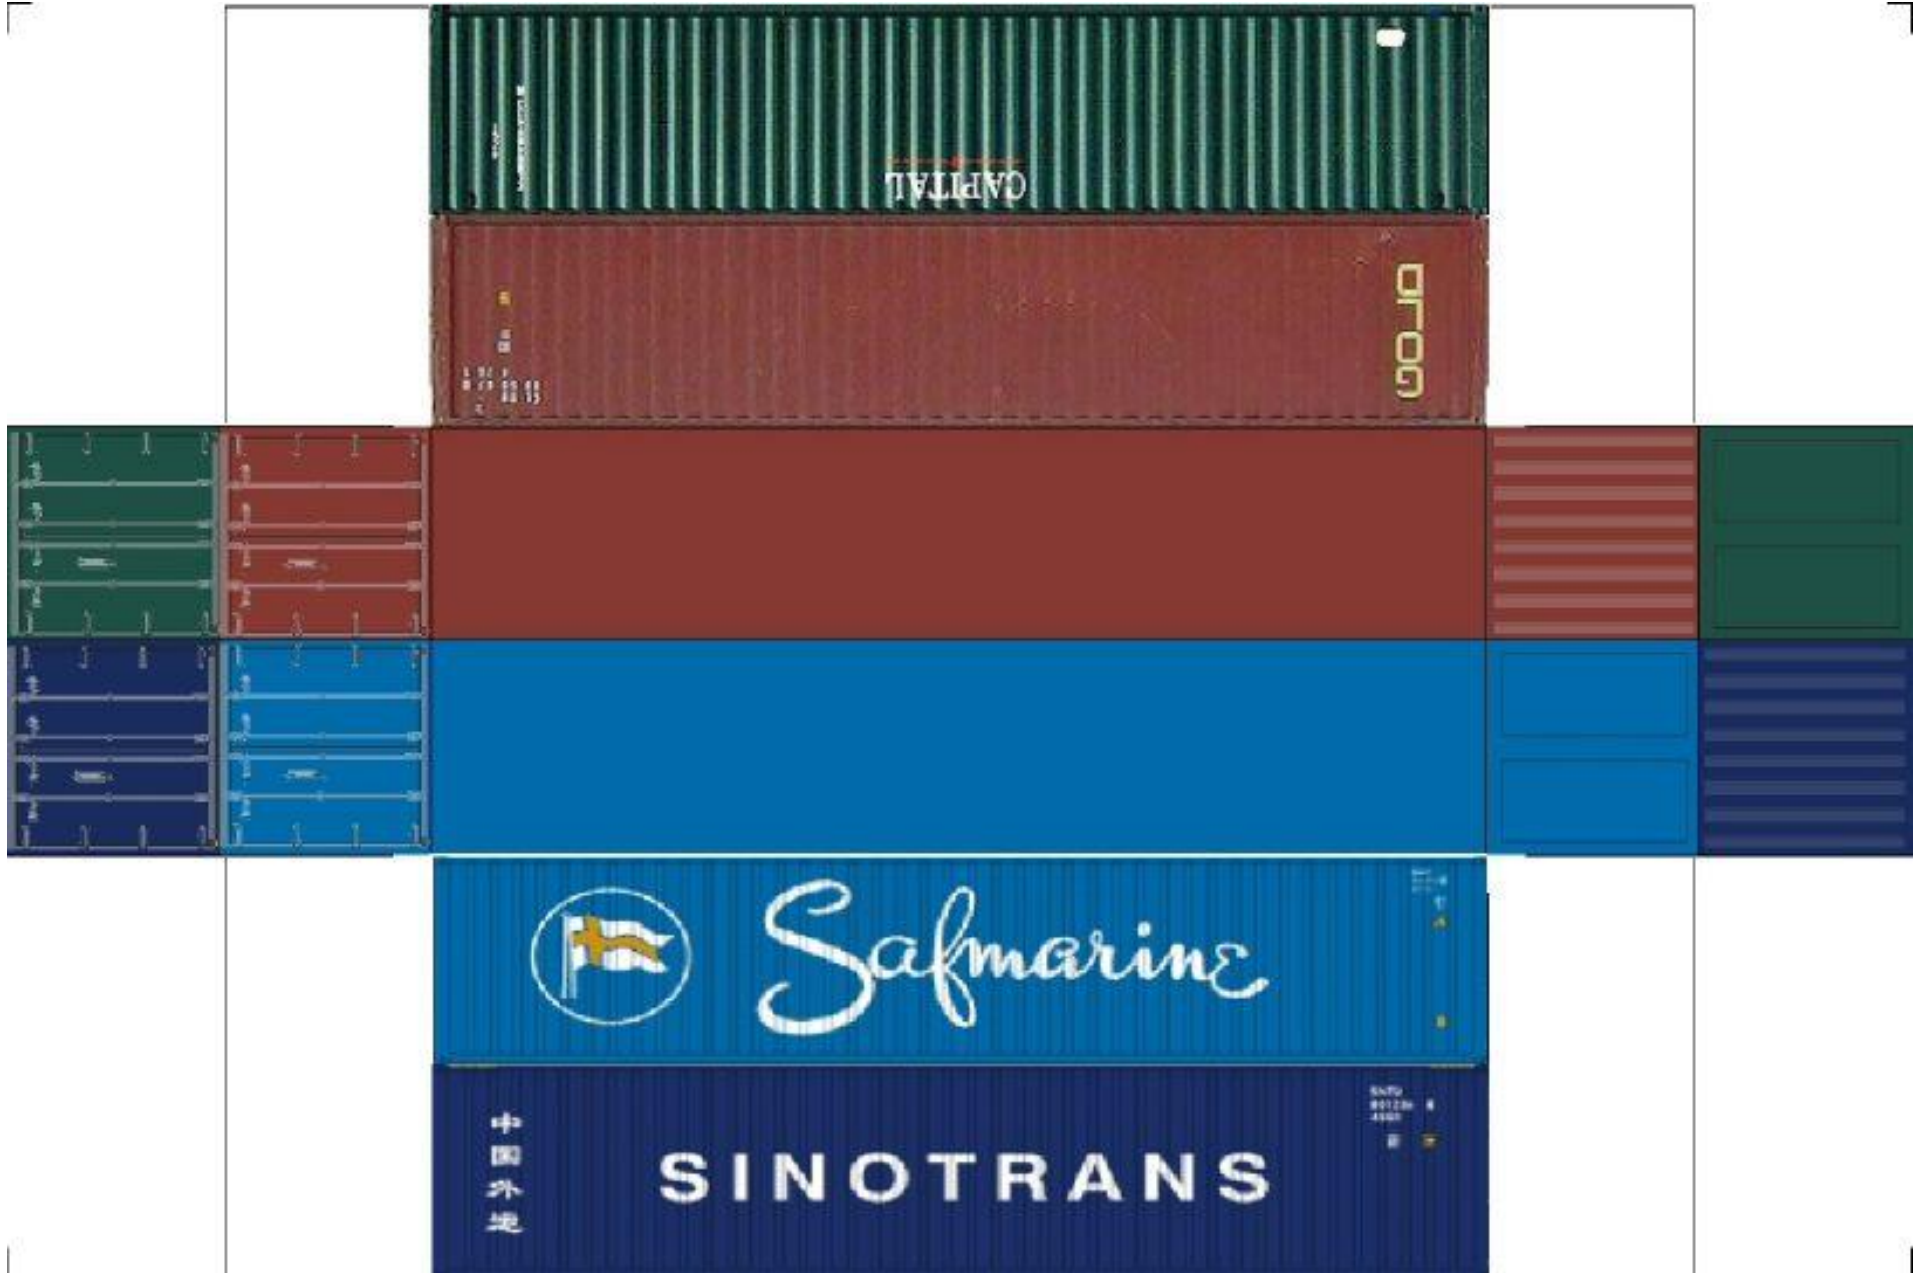

BUILD YOUR OWN (HO SCALE) 40ft STACK SHIPPING CONTAINERS 4 in 1

For the best results print on 110 lb printable card stock and set your printer on high quality printing.

BUILD YOUR OWN (40ft STACK SHIPPING CONTAINERS 4 in 1) HO SCALE