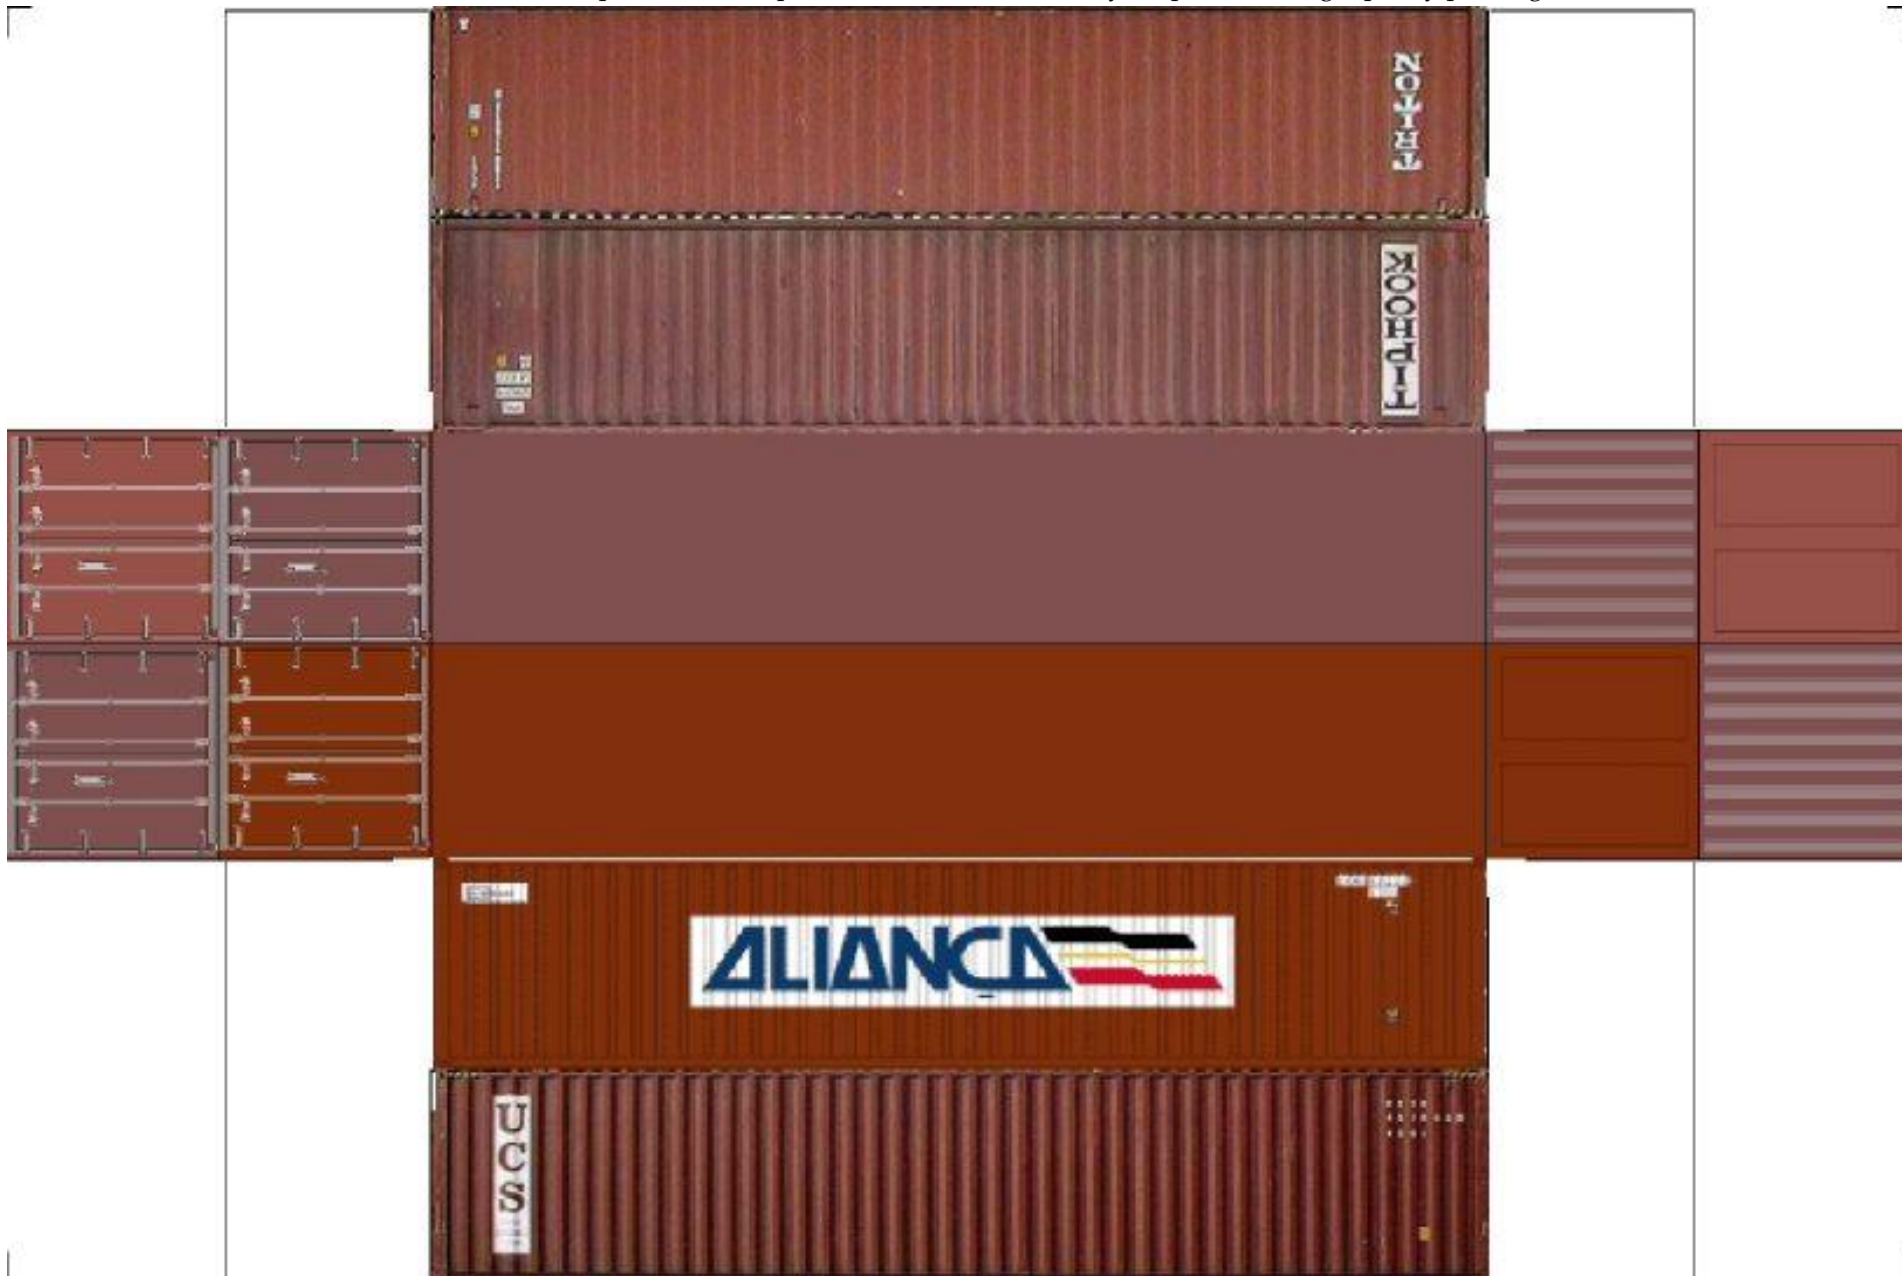

BUILD YOUR OWN (HO SCALE) 40ft STACK SHIPPING CONTAINERS 4 in 1

For the best results print on 110 lb printable card stock and set your printer on high quality printing.

BUILD YOUR OWN (40ft STACK SHIPPING CONTAINERS 4 in 1) HO SCALE