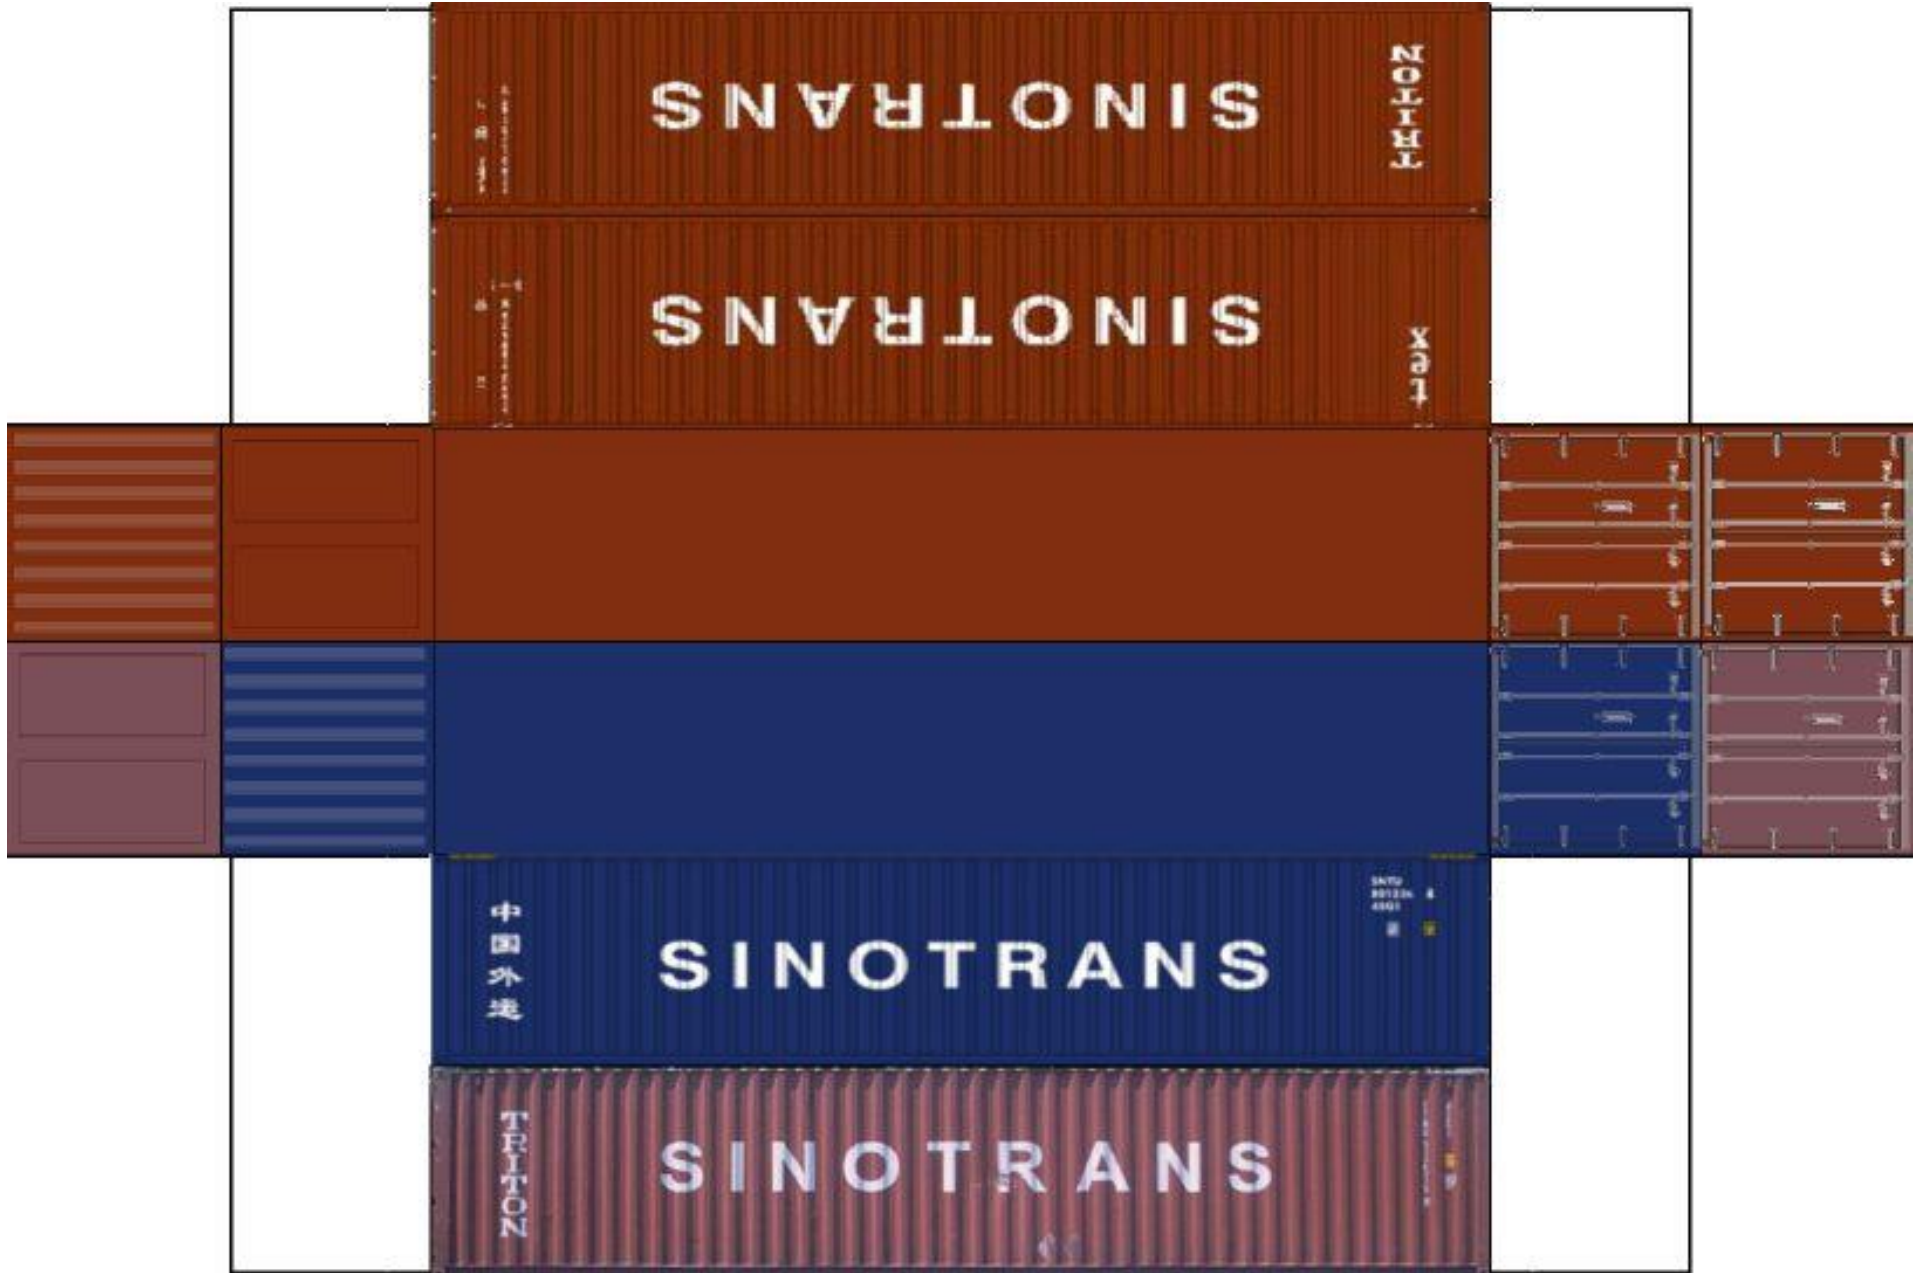

# BUILD YOUR OWN ( HO SCALE ) 40ft STACK SHIPPING CONTAINERS 4 in 1

For the best results print on 110 lb printable card stock and set your printer on high quality printing.

BUILD YOUR OWN ( 40ft STACK SHIPPING CONTAINERS 4 in 1 ) HO SCALE