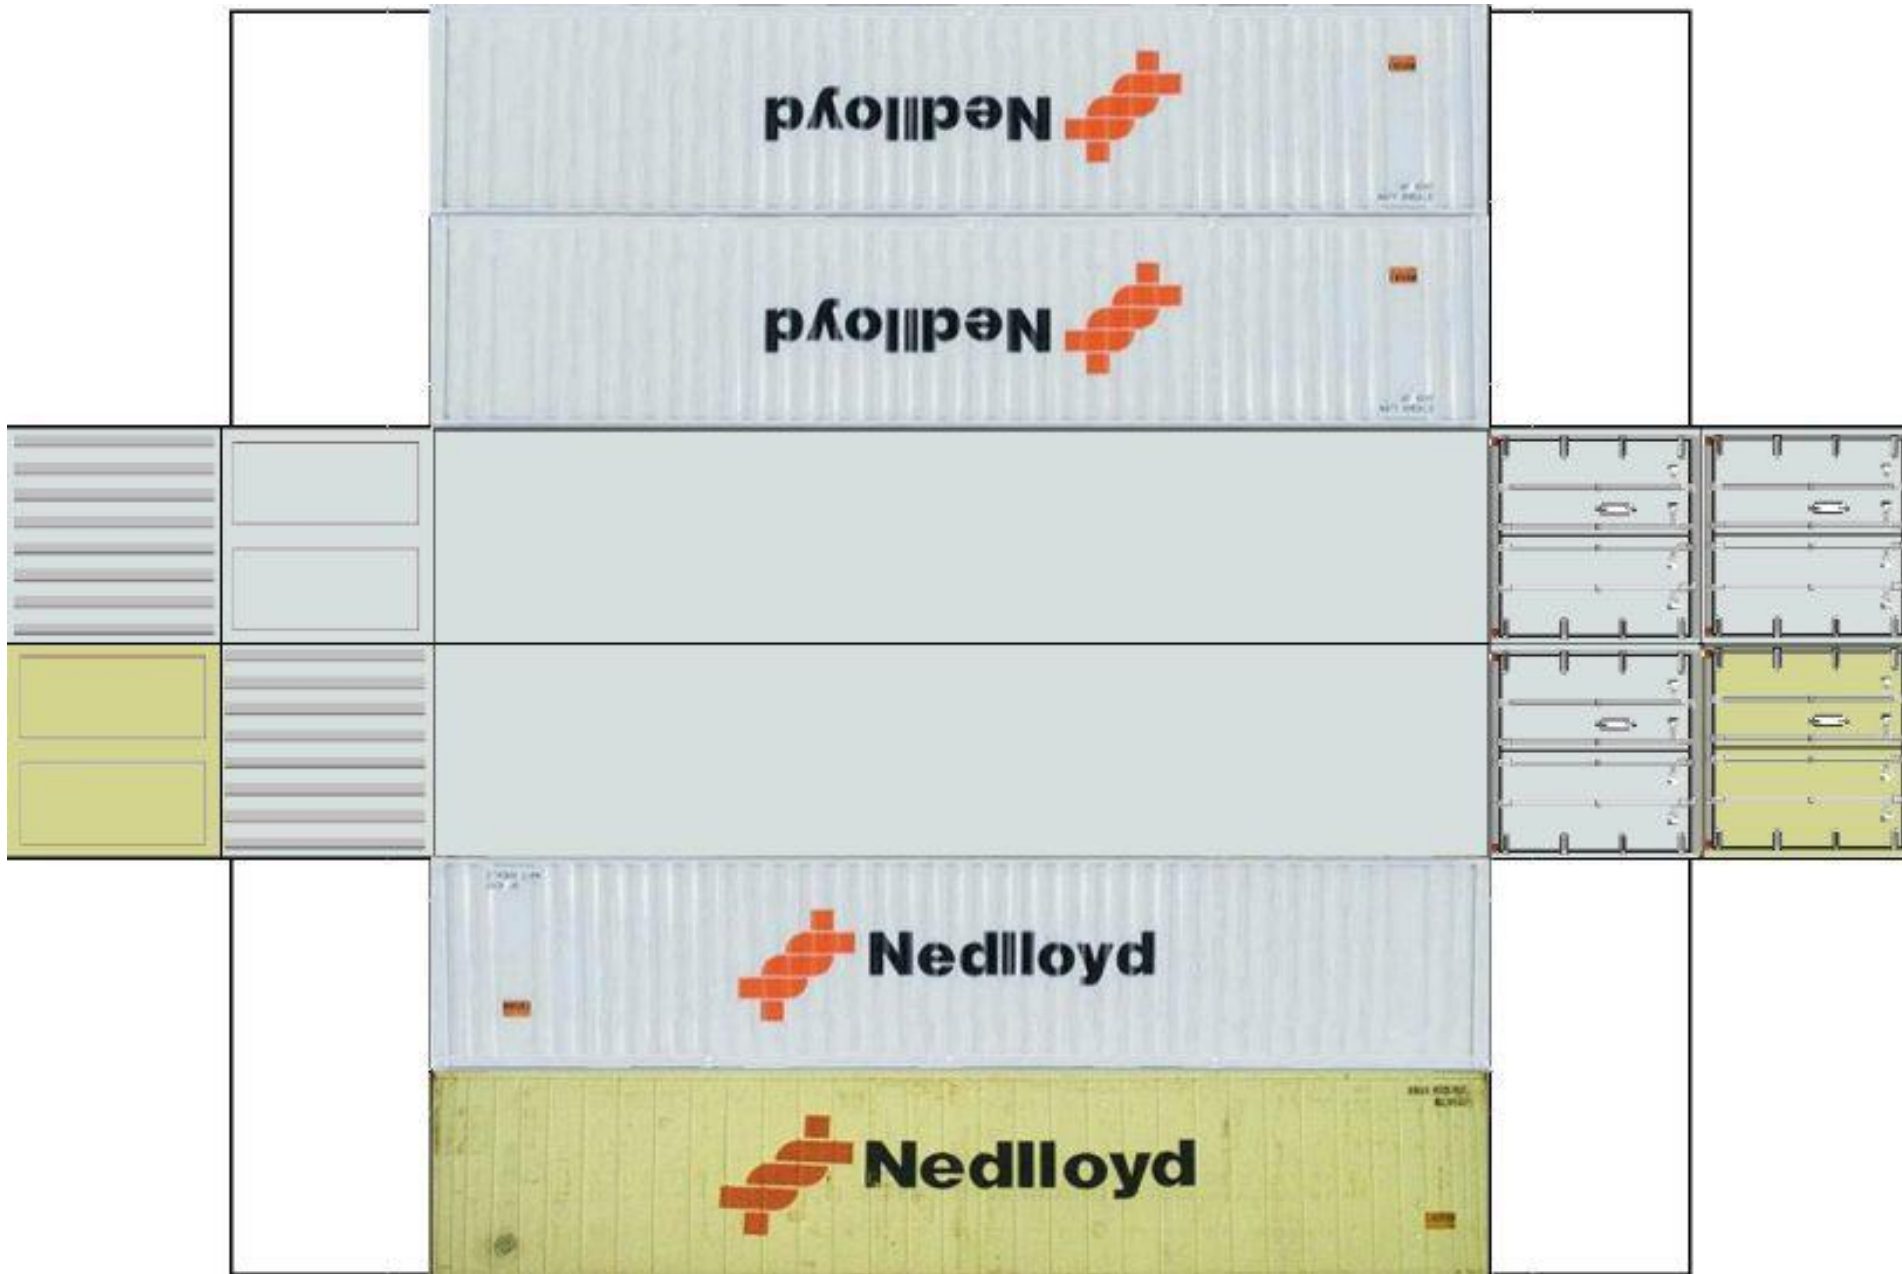

# BUILD YOUR OWN ( HO SCALE ) 40ft STACK SHIPPING CONTAINERS 4 in 1

For the best results print on 110 lb printable card stock and set your printer on high quality printing.

BUILD YOUR OWN ( 40ft STACK SHIPPING CONTAINERS 4 in 1 ) HO SCALE

Drawn By  
[www.krafttrains.com](http://www.krafttrains.com)

[View Instructional Video](#)