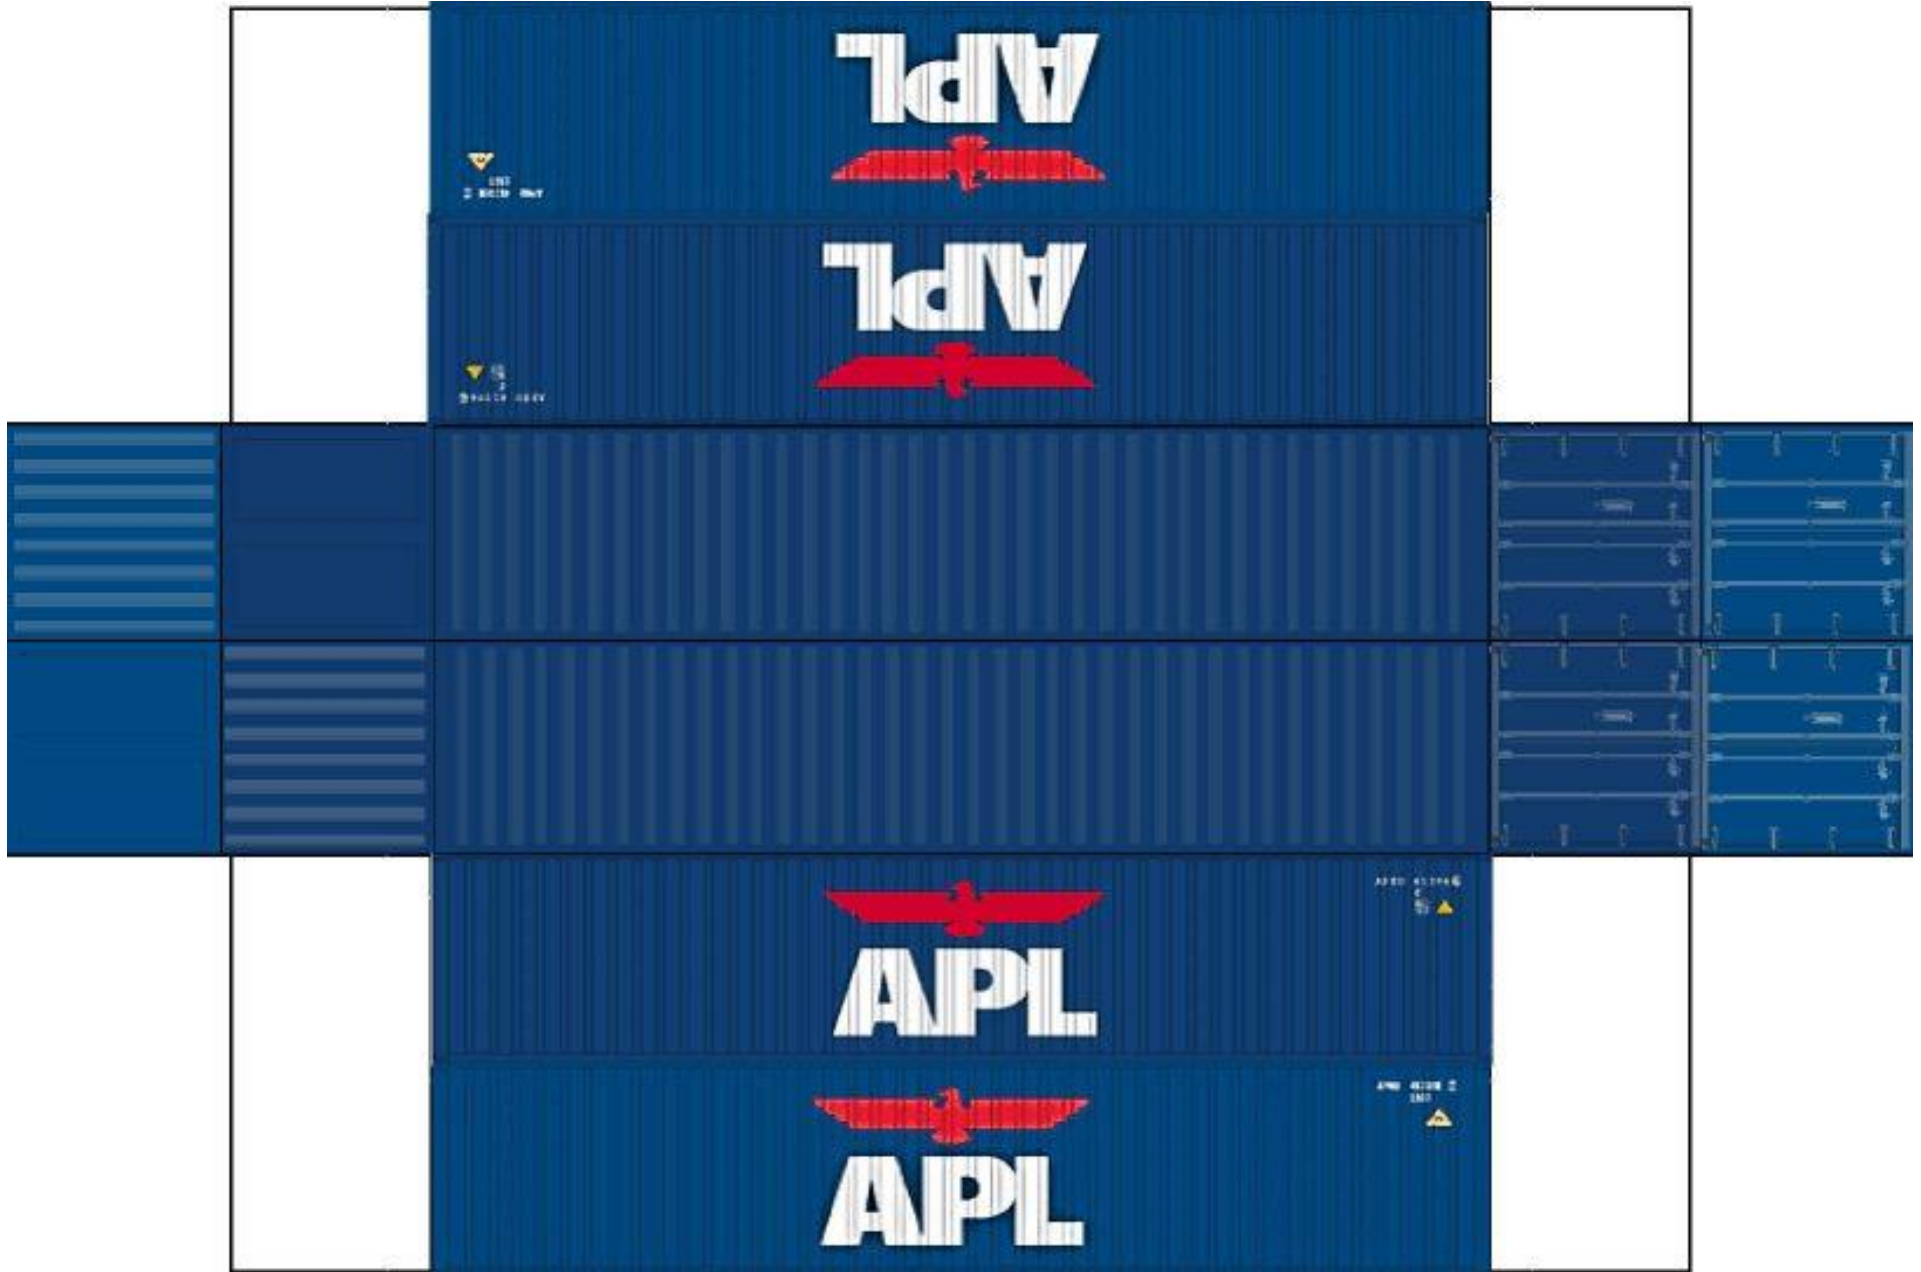

BUILD YOUR OWN (HO SCALE) 40ft STACK SHIPPING CONTAINERS 4 in 1

For the best results print on 110 lb printable card stock and set your printer on high quality printing.

BUILD YOUR OWN (40ft STACK SHIPPING CONTAINERS 4 in 1) HO SCALE

Drawn By
www.krafttrains.com

[View Instructional Video](#)