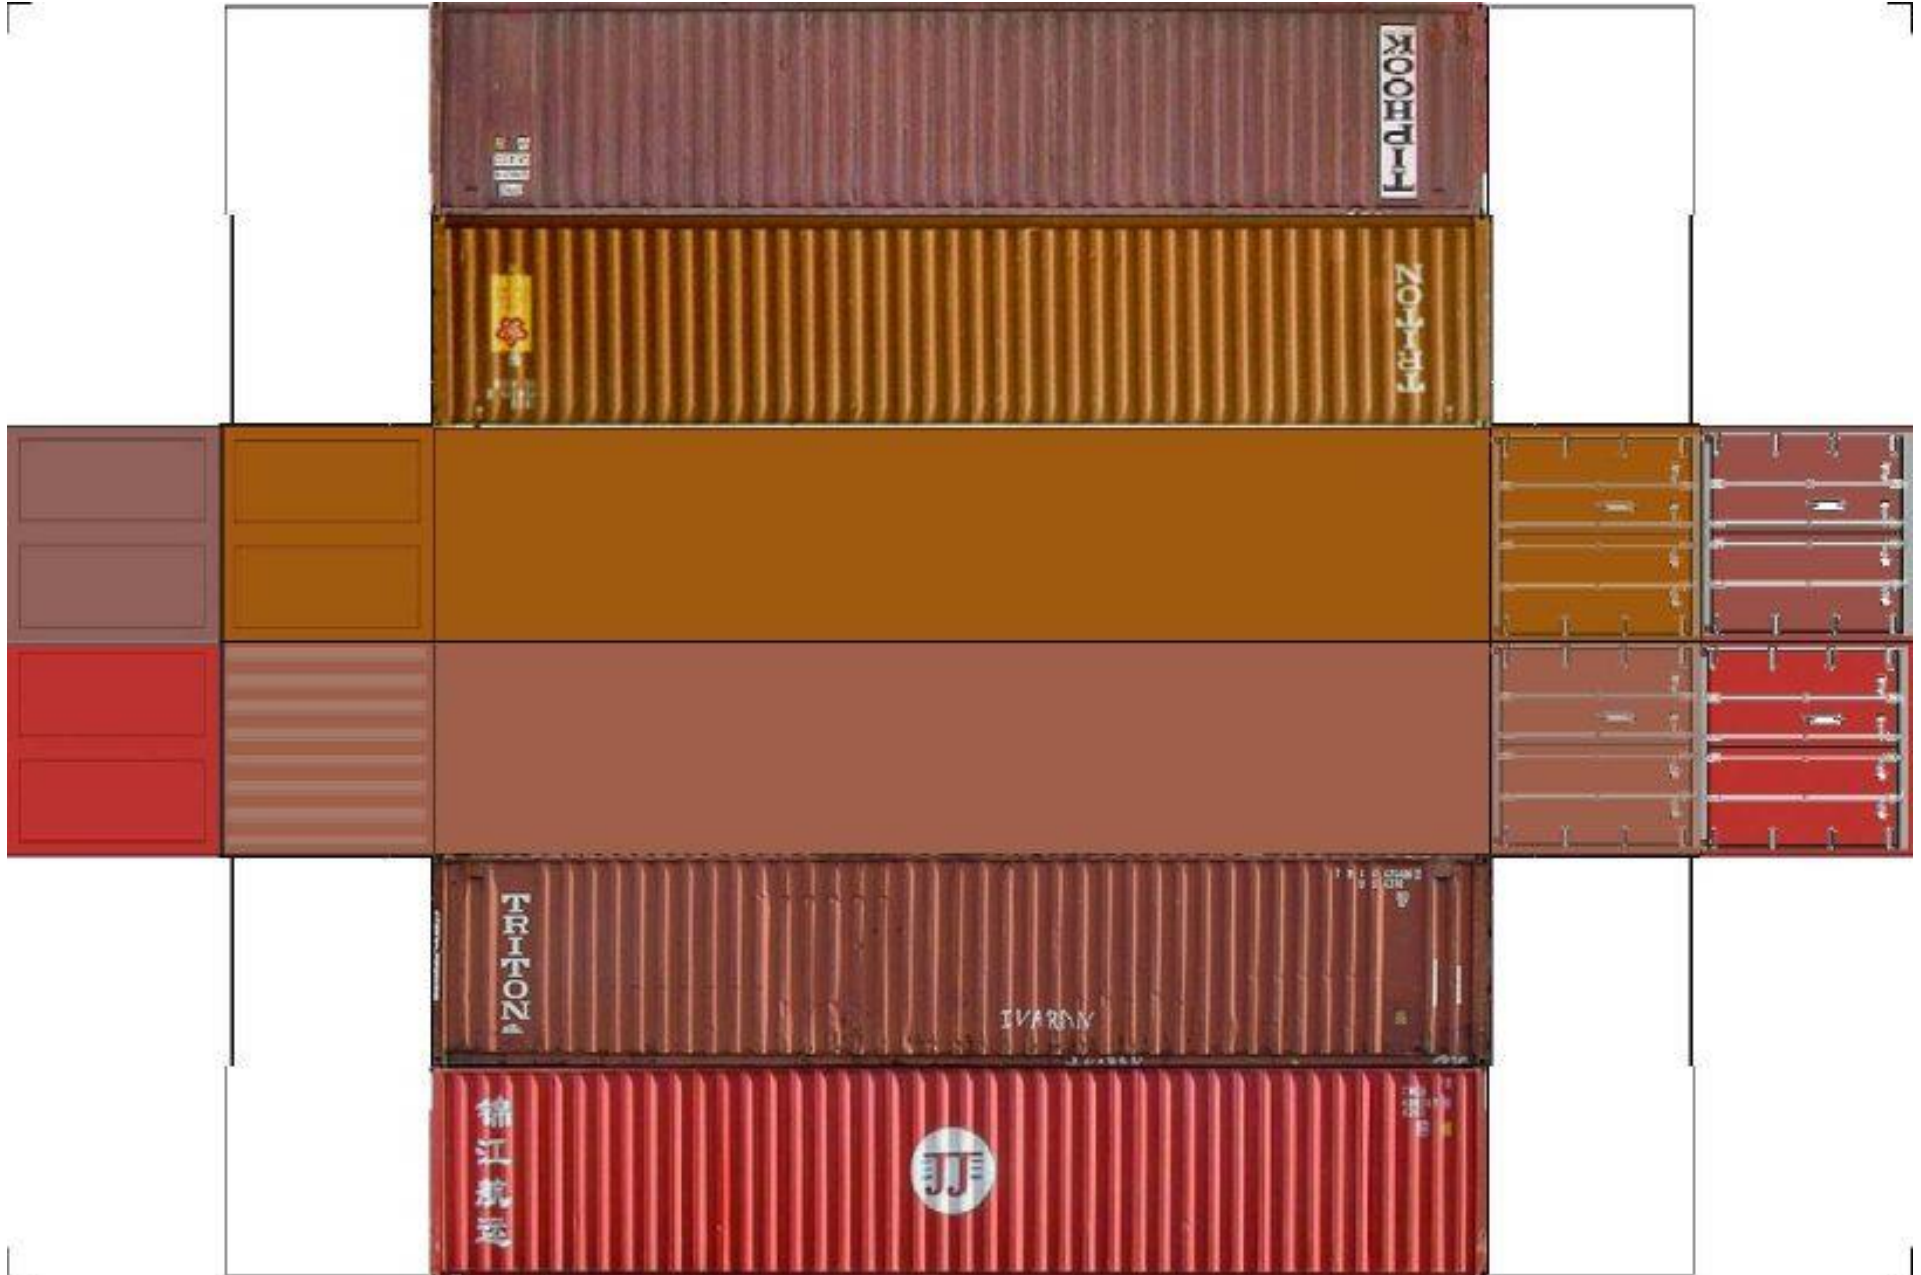

# BUILD YOUR OWN ( HO SCALE ) 40ft STACK SHIPPING CONTAINERS 4 in 1

For the best results print on 110 lb printable card stock and set your printer on high quality printing.

BUILD YOUR OWN ( 40ft STACK SHIPPING CONTAINERS 4 in 1 ) HO SCALE