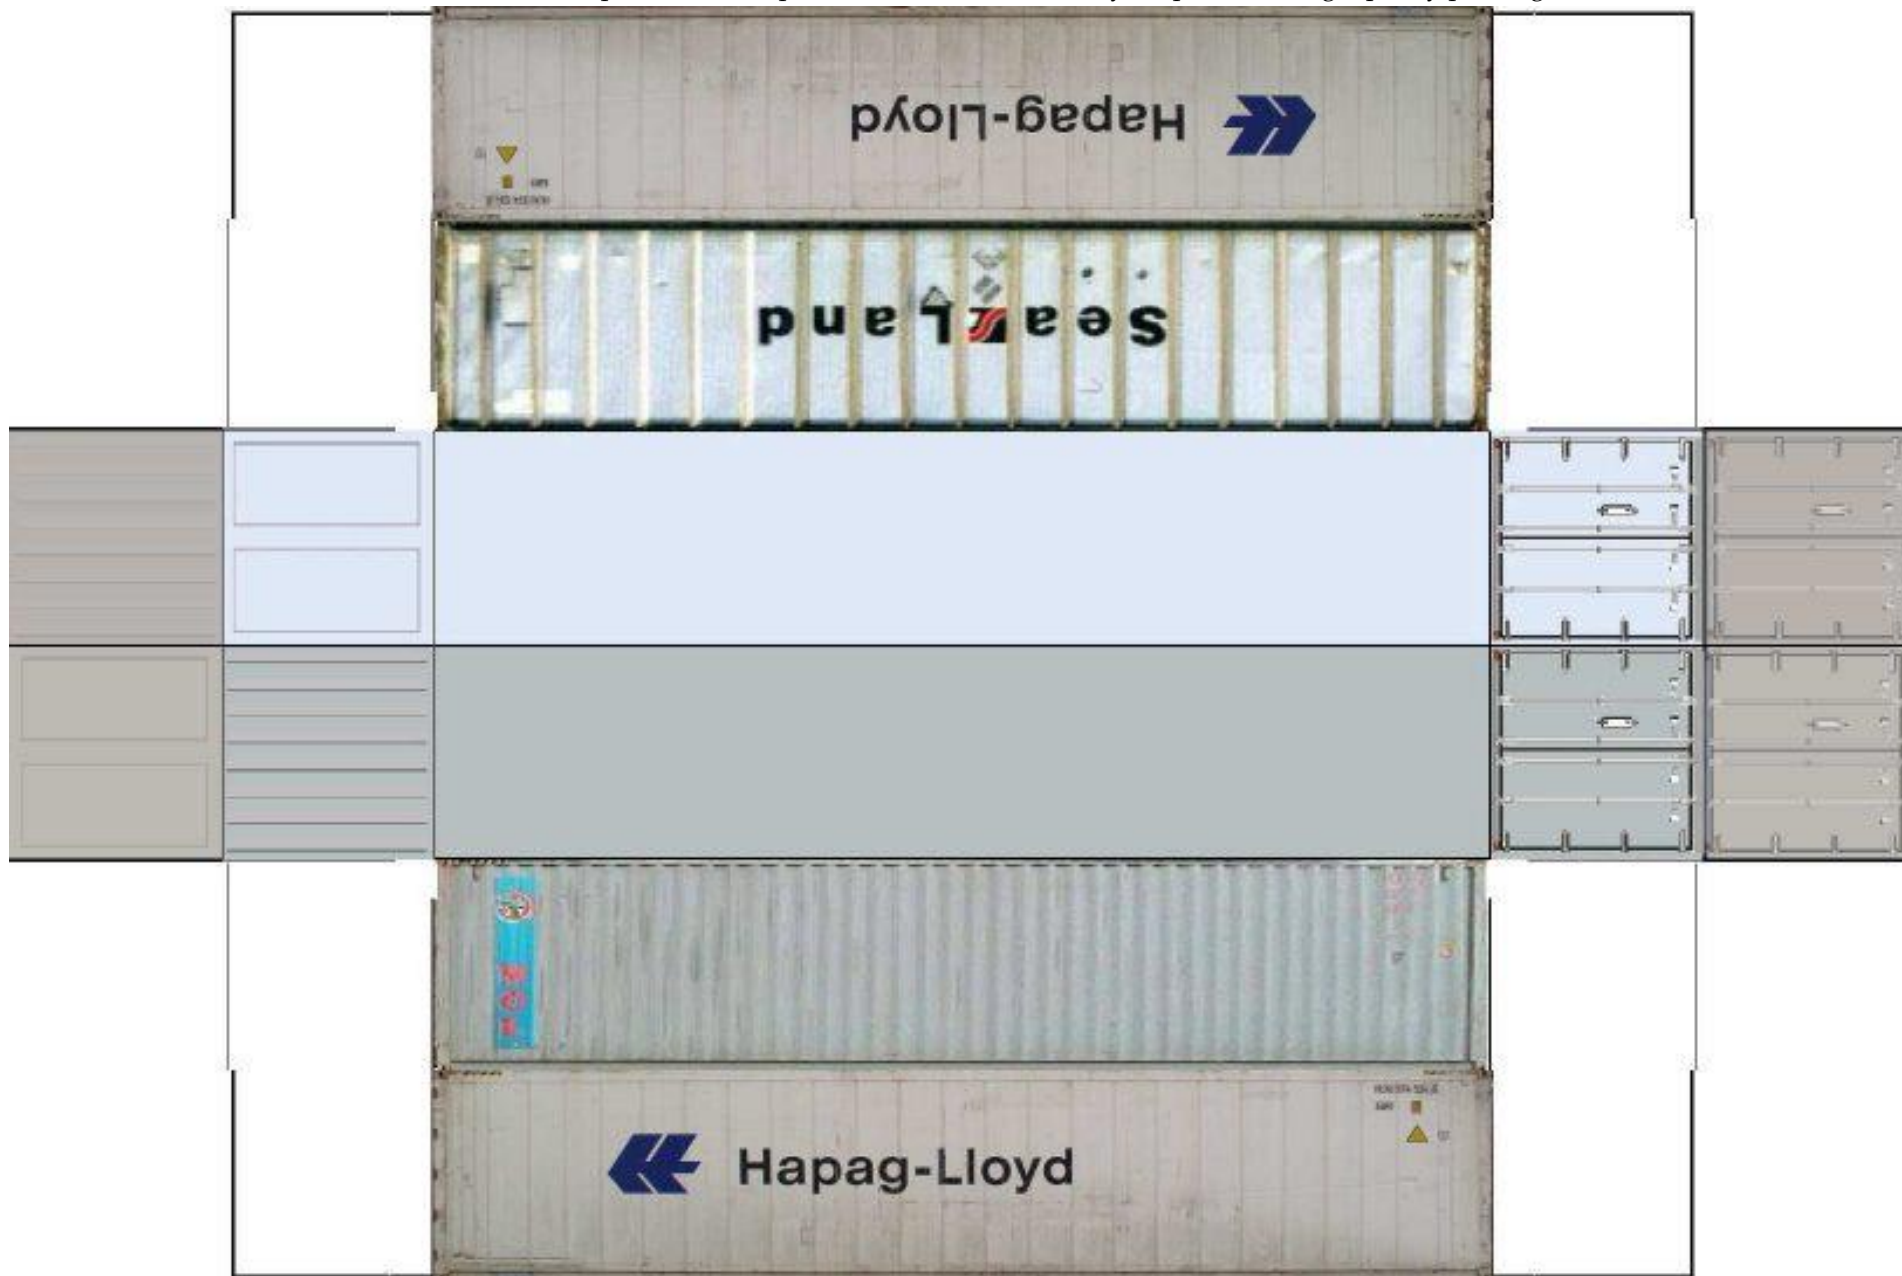

BUILD YOUR OWN (HO SCALE) 40ft STACK SHIPPING CONTAINERS 4 in 1

For the best results print on 110 lb printable card stock and set your printer on high quality printing.

BUILD YOUR OWN (40ft STACK SHIPPING CONTAINERS 4 in 1) HO SCALE

Drawn By
www.krafttrains.com

[View Instructional Video](#)