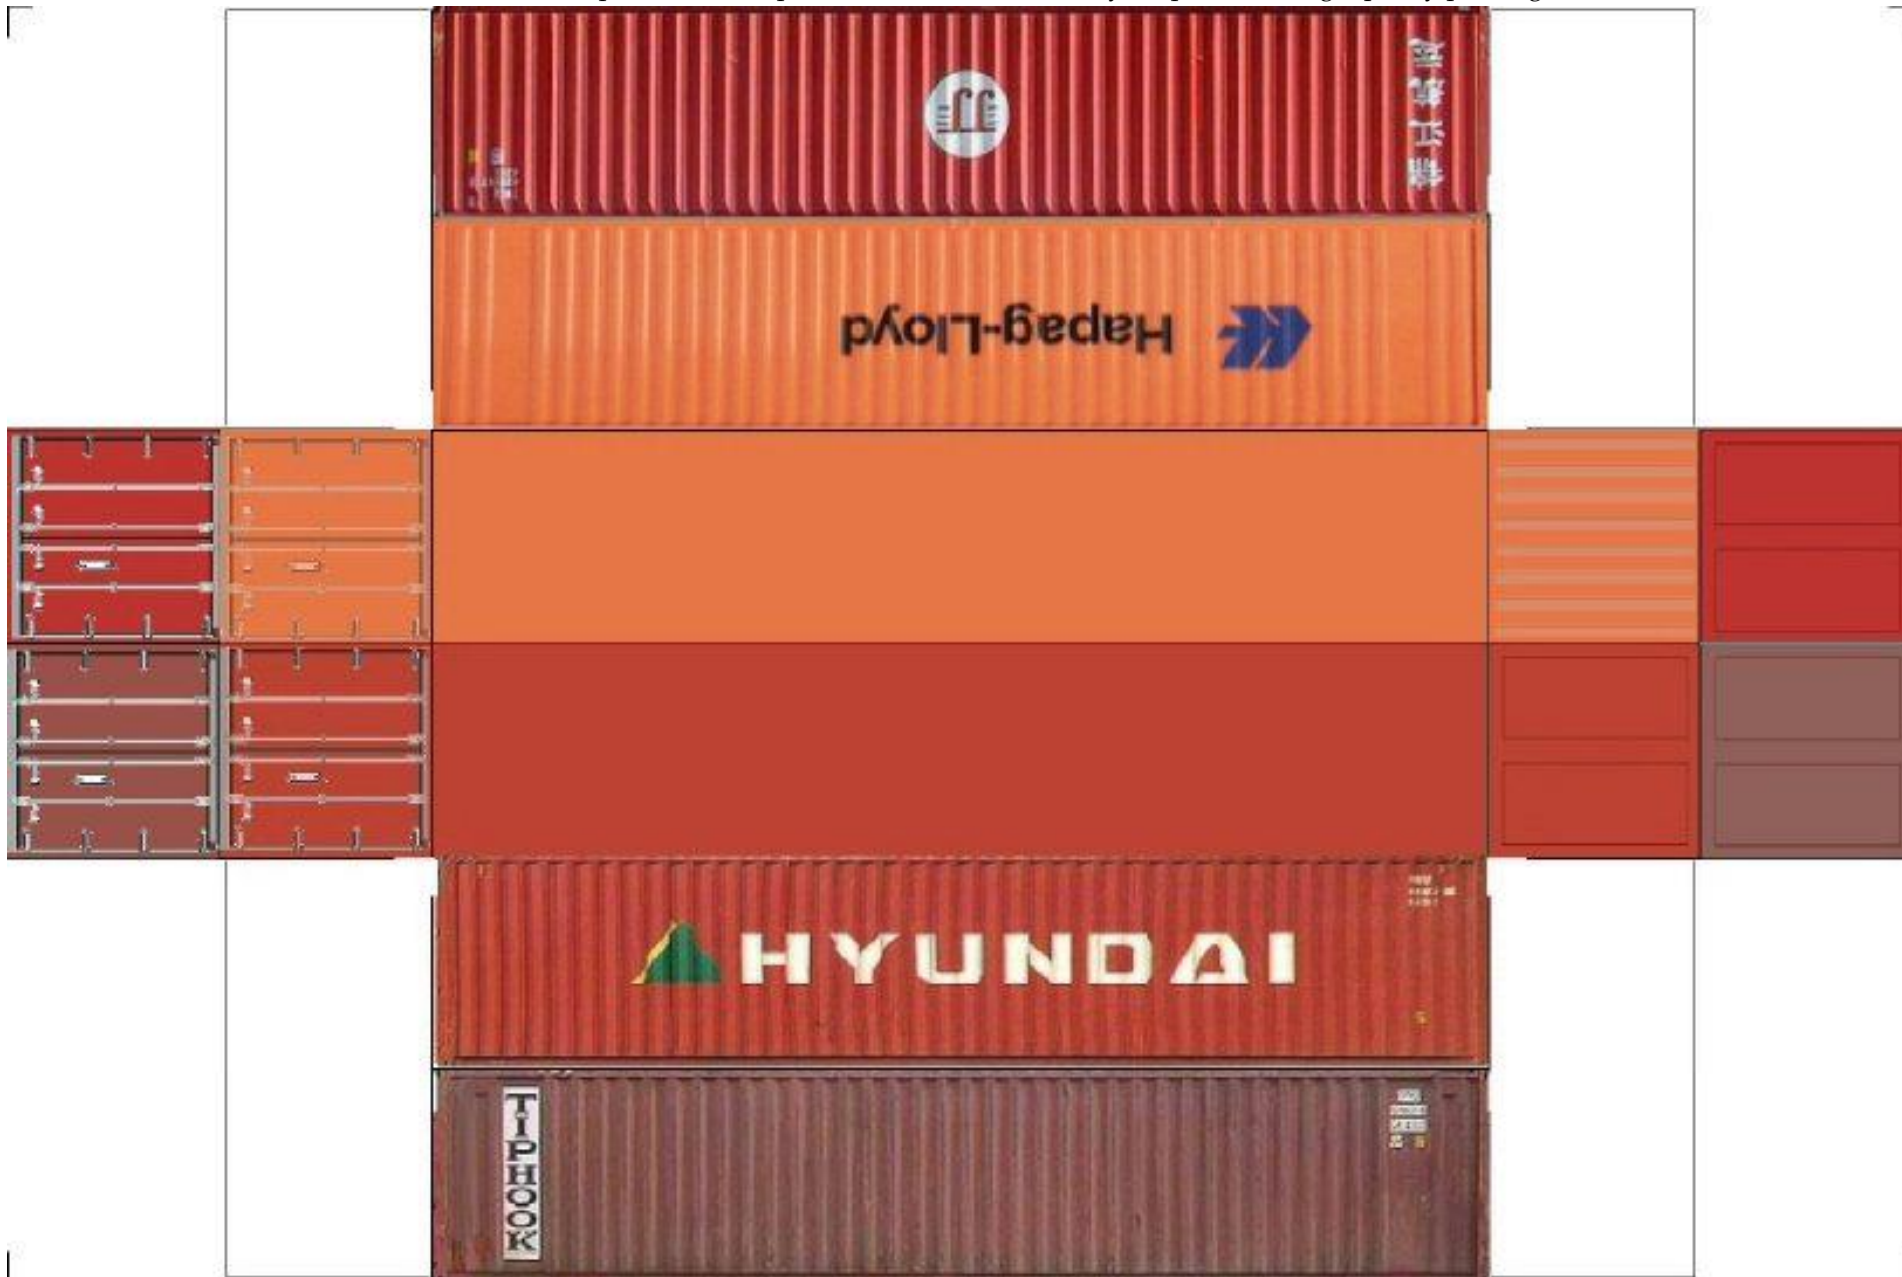

BUILD YOUR OWN (HO SCALE) 40ft STACK SHIPPING CONTAINERS 4 in 1

For the best results print on 110 lb printable card stock and set your printer on high quality printing.

BUILD YOUR OWN (40ft STACK SHIPPING CONTAINERS 4 in 1) HO SCALE