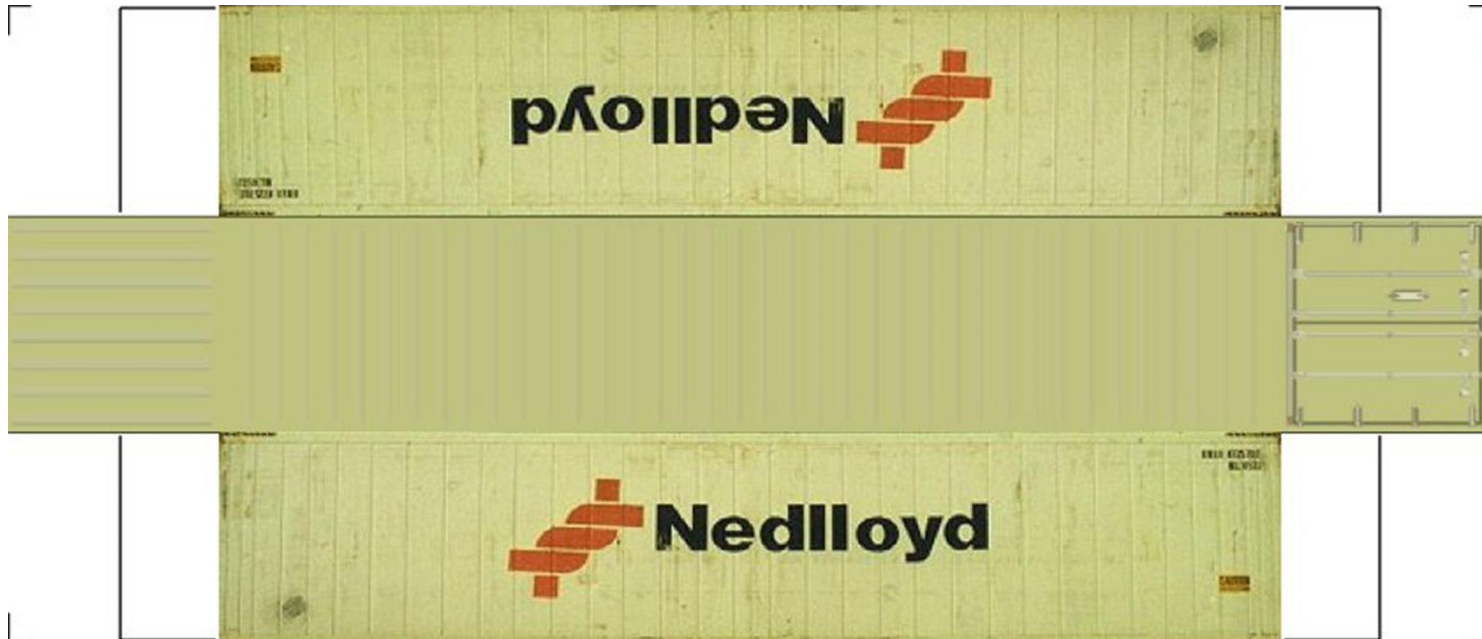

# BUILD YOUR OWN

## (HO SCALE) 40ft SHIPPING CONTAINERS

[View Instructional Video](#)

For the best results print on 110 lb printable card stock  
and set your printer on high quality printing.

**BUILD YOUR OWN ( 40ft SHIPPING CONTAINERS ) HO SCALE**