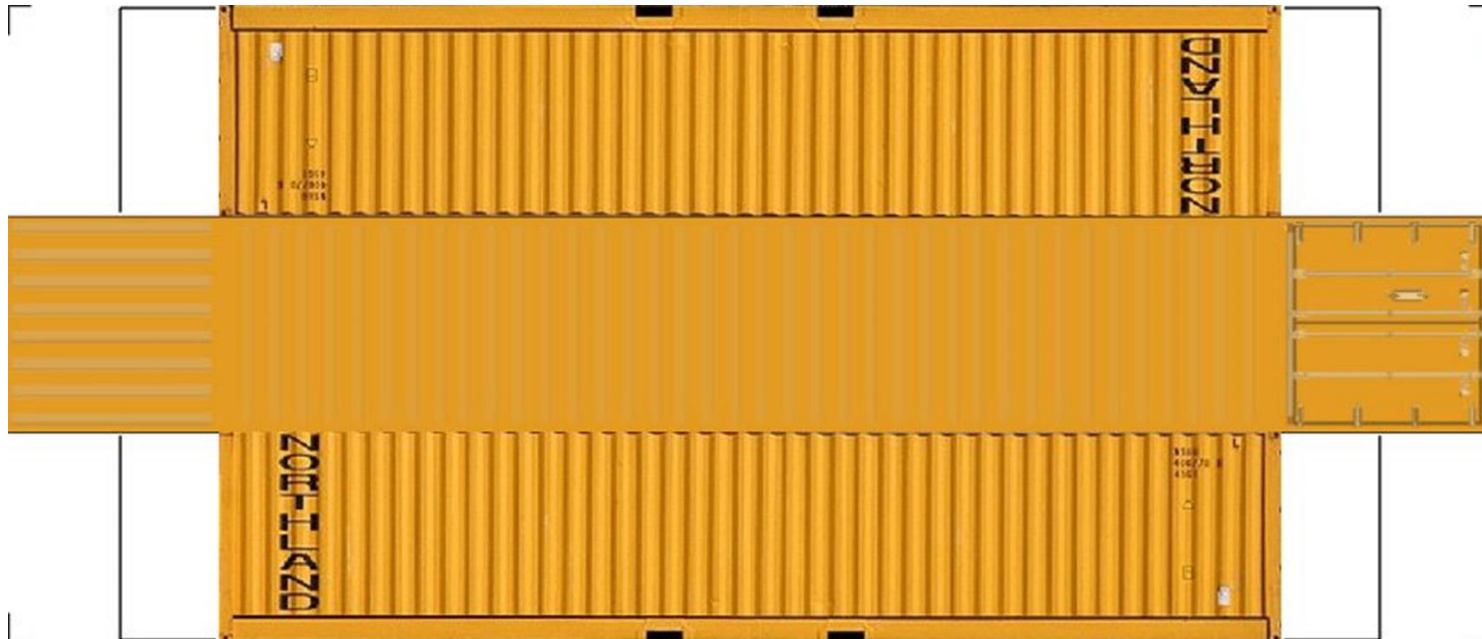

BUILD YOUR OWN

(HO SCALE) 40ft SHIPPING CONTAINERS

[View Instructional Video](#)

For the best results print on 110 lb printable card stock
and set your printer on high quality printing.

BUILD YOUR OWN (40ft SHIPPING CONTAINERS) HO SCALE