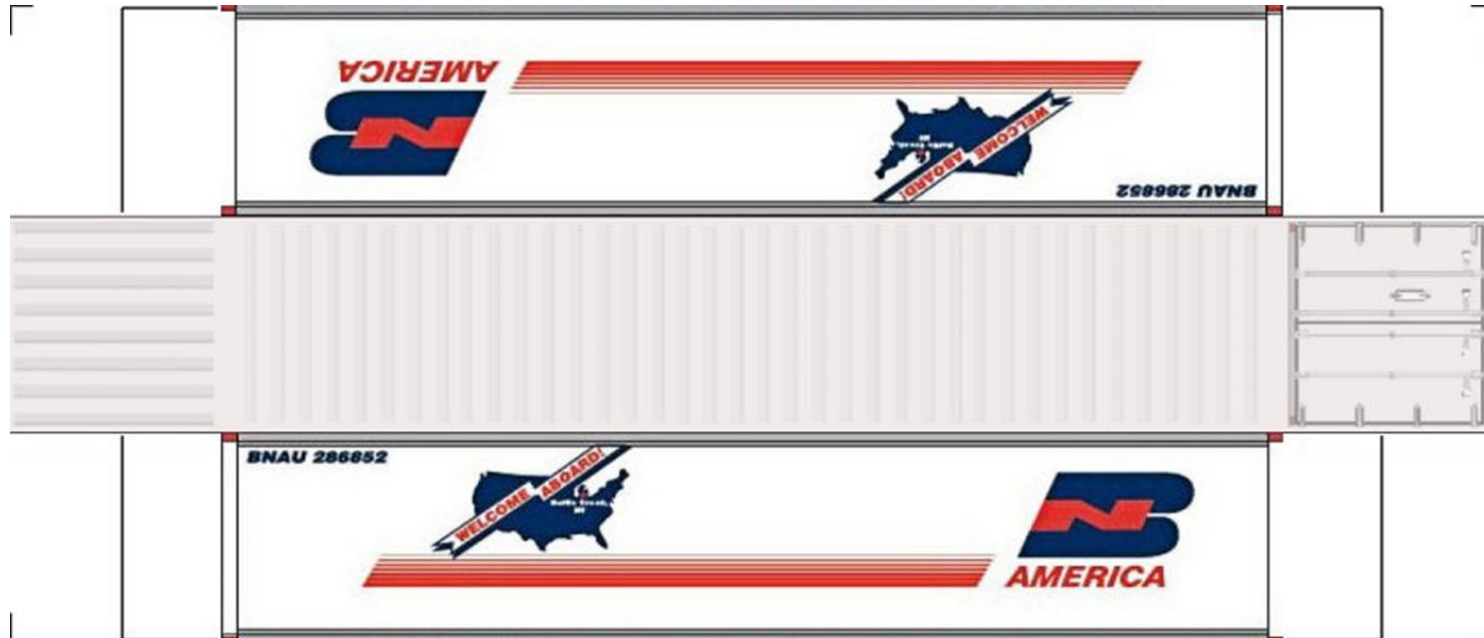

# BUILD YOUR OWN

## (HO SCALE) 40ft SHIPPING CONTAINERS

[View Instructional Video](#)

For the best results print on 110 lb printable card stock  
and set your printer on high quality printing.

**BUILD YOUR OWN ( 40ft SHIPPING CONTAINERS ) HO SCALE**