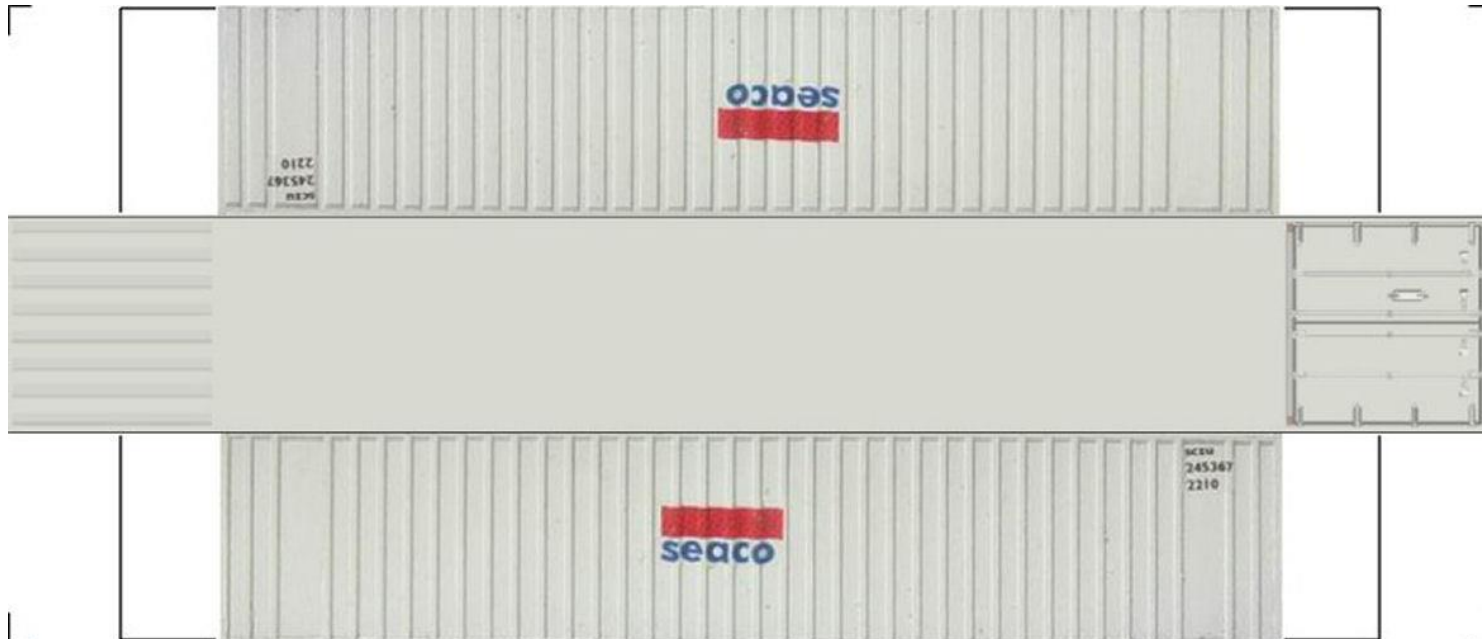

BUILD YOUR OWN

(HO SCALE) 40ft SHIPPING CONTAINERS

[View Instructional Video](#)

For the best results print on 110 lb printable card stock
and set your printer on high quality printing.

BUILD YOUR OWN (40ft SHIPPING CONTAINERS) HO SCALE