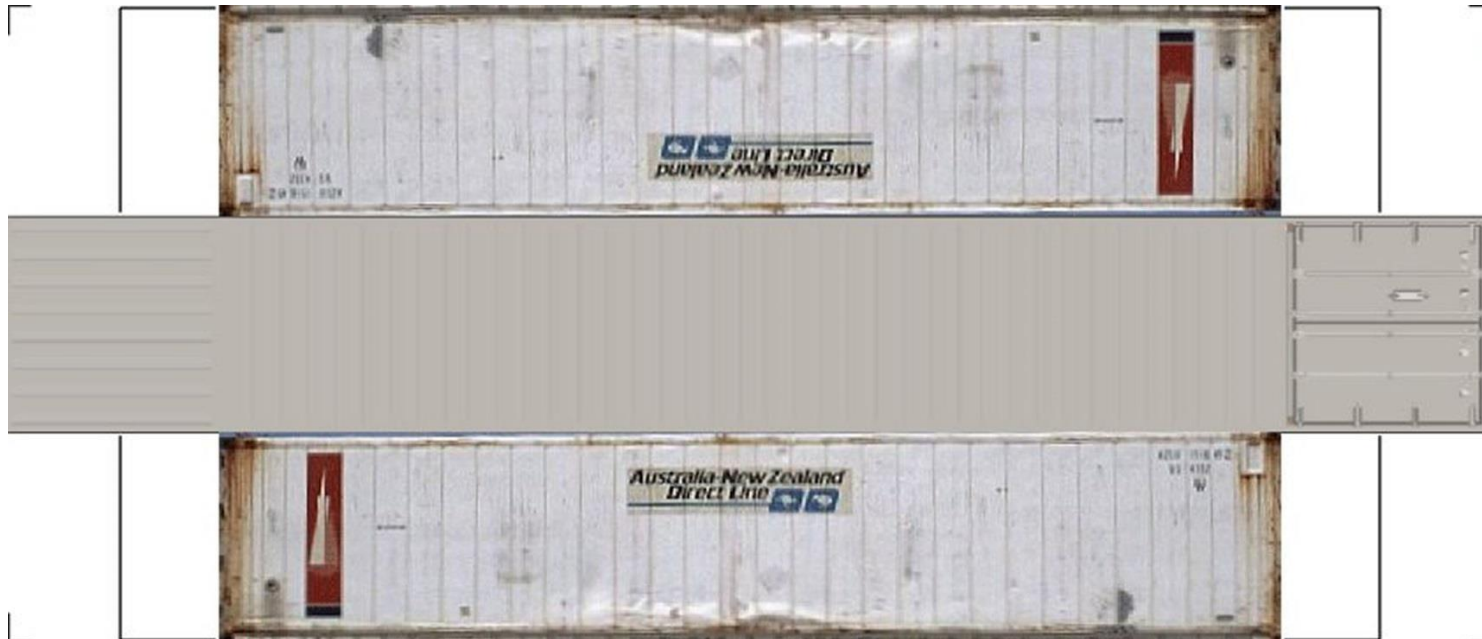

BUILD YOUR OWN

(HO SCALE) 40ft SHIPPING CONTAINERS

[View Instructional Video](#)

For the best results print on 110 lb printable card stock
and set your printer on high quality printing.

BUILD YOUR OWN (40ft SHIPPING CONTAINERS) HO SCALE