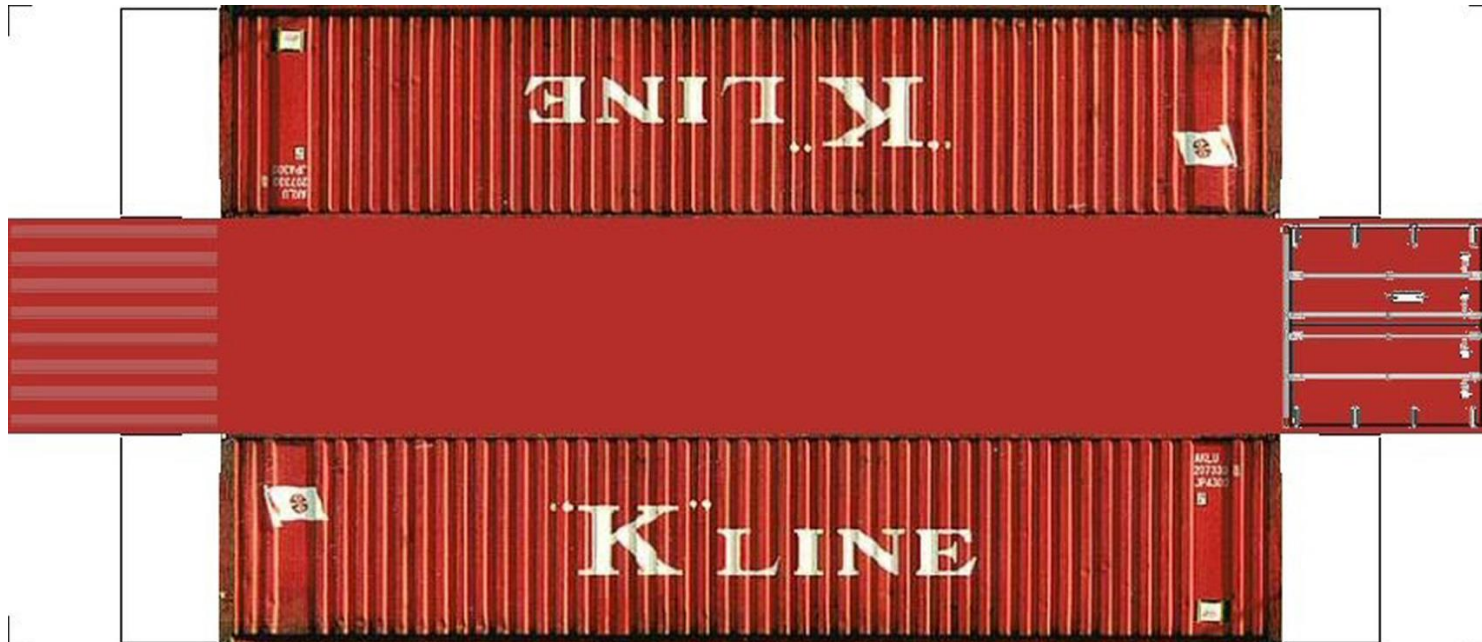

BUILD YOUR OWN

(HO SCALE) 40ft SHIPPING CONTAINERS

[View Instructional Video](#)

For the best results print on 110 lb printable card stock
and set your printer on high quality printing.

BUILD YOUR OWN (40ft SHIPPING CONTAINERS) HO SCALE

Drawn By
www.krafttrains.com