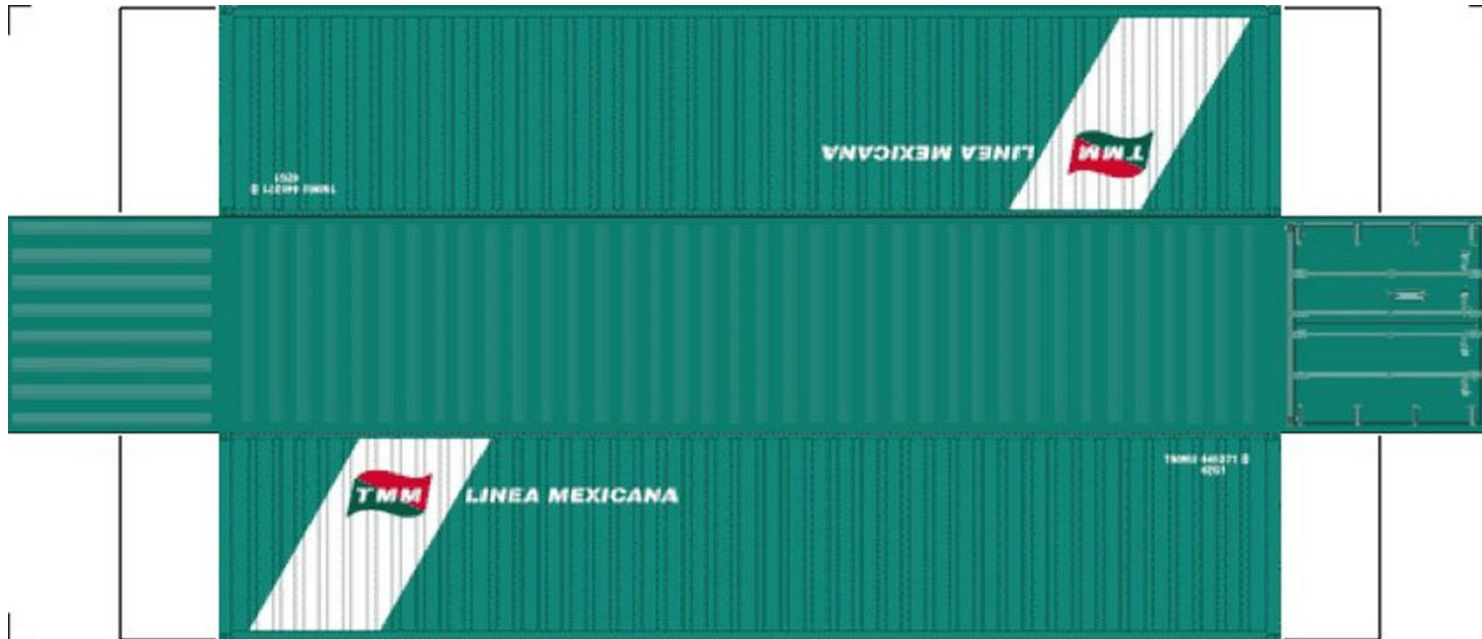

BUILD YOUR OWN

(HO SCALE) 40ft SHIPPING CONTAINERS

[View Instructional Video](#)

For the best results print on 110 lb printable card stock
and set your printer on high quality printing.

BUILD YOUR OWN (40ft SHIPPING CONTAINERS) HO SCALE

Drawn By
www.krafttrains.com