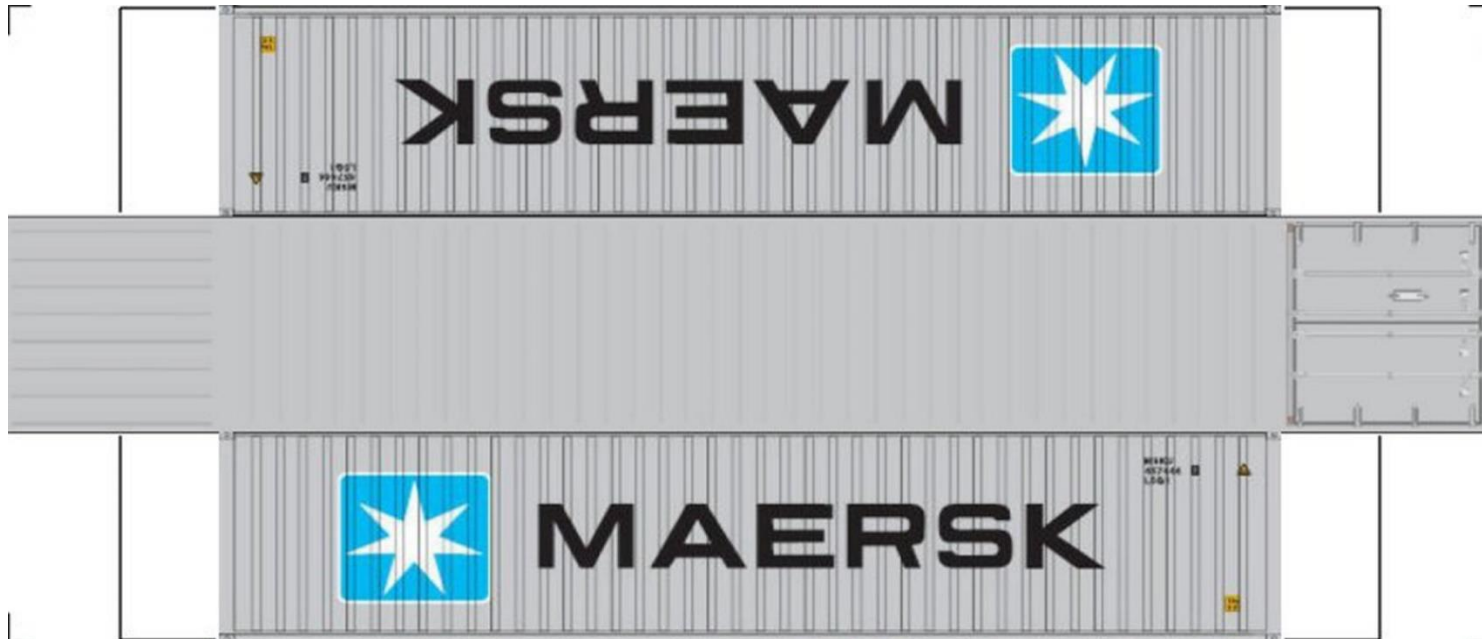

BUILD YOUR OWN

(HO SCALE) 40ft SHIPPING CONTAINERS

[View Instructional Video](#)

For the best results print on 110 lb printable card stock
and set your printer on high quality printing.

BUILD YOUR OWN (40ft SHIPPING CONTAINERS) HO SCALE

Drawn By
www.krafttrains.com