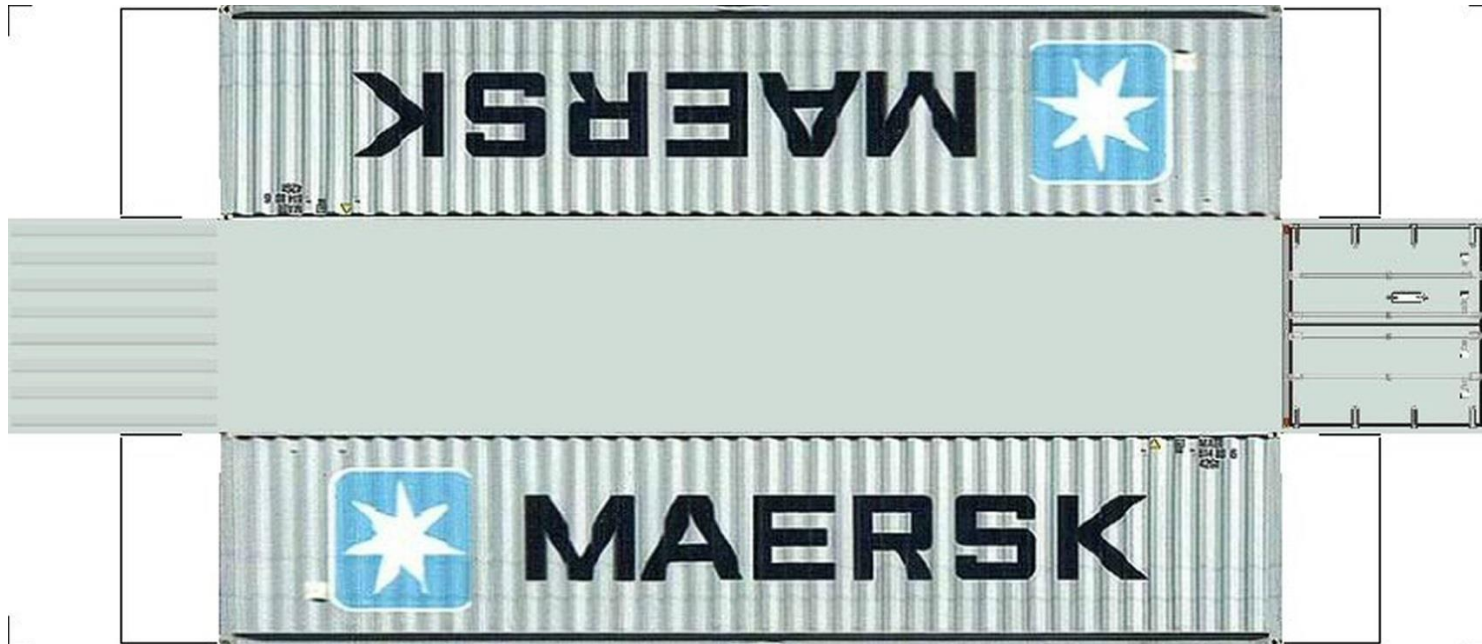

# BUILD YOUR OWN

## (HO SCALE) 40ft SHIPPING CONTAINERS

[View Instructional Video](#)

For the best results print on 110 lb printable card stock  
and set your printer on high quality printing.

**BUILD YOUR OWN ( 40ft SHIPPING CONTAINERS ) HO SCALE**