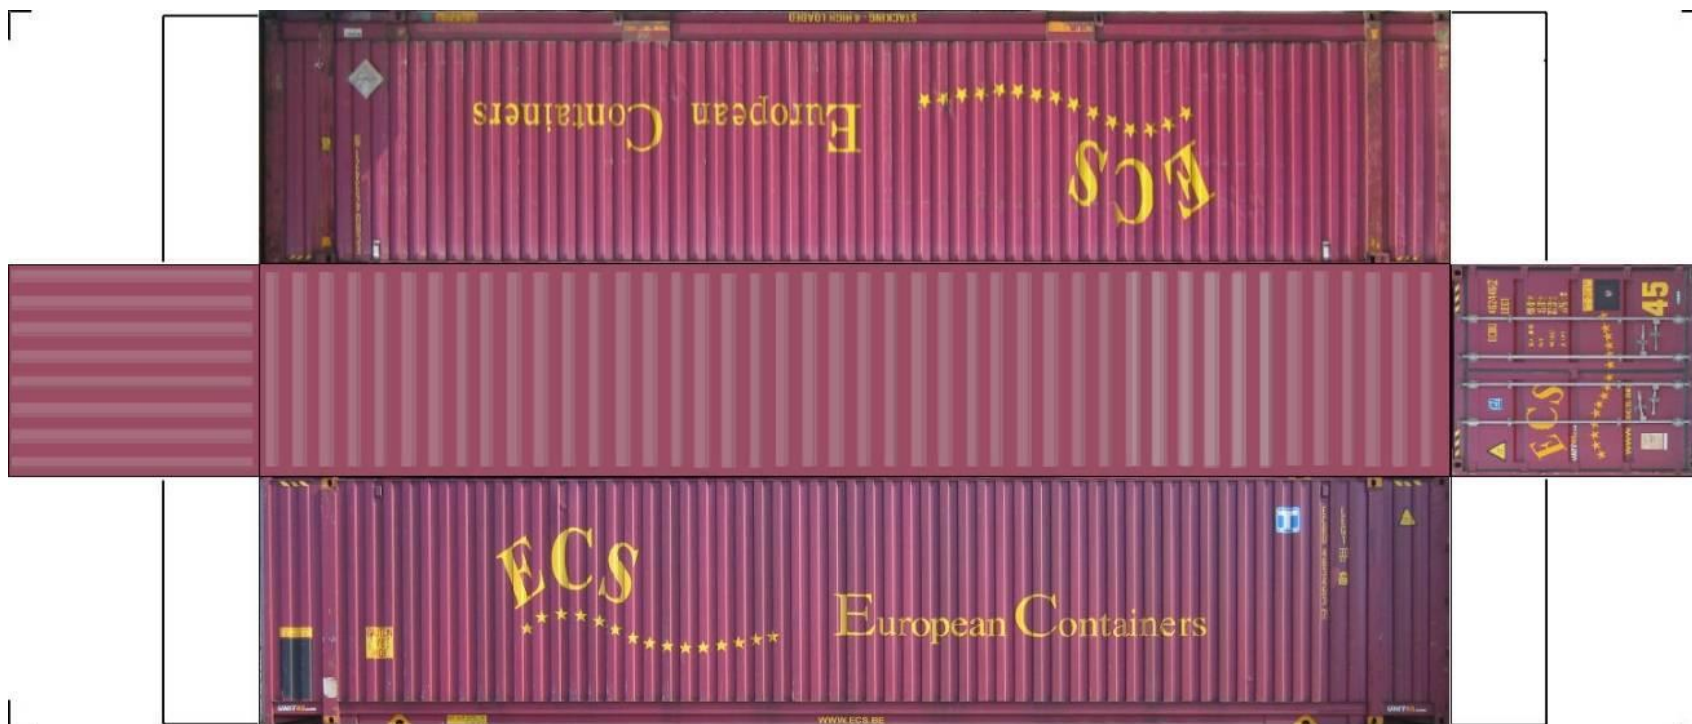

BUILD YOUR OWN (HO SCALE) 45ft HIGH CUBE CONTAINERS

For the best results print on 110 lb printable card stock and set your printer on high quality printing.

[View Instructional Video](#)

BUILD YOUR OWN (45ft HIGH CUBE CONTAINERS) HO SCALE

Drawn By
www.krafttrains.com