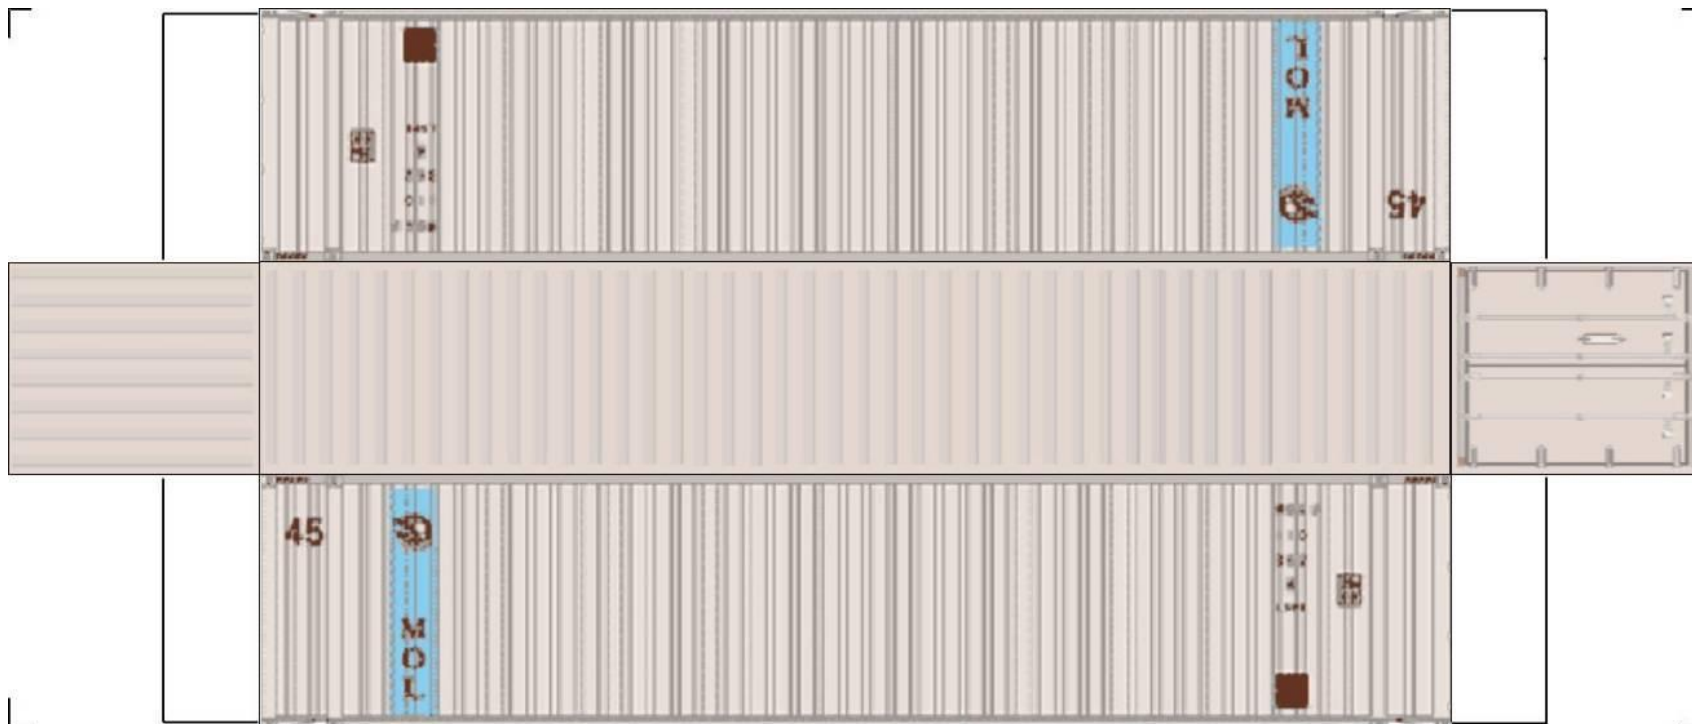

# BUILD YOUR OWN ( HO SCALE ) 45ft HIGH CUBE CONTAINERS

For the best results print on 110 lb printable card stock and set your printer on high quality printing.

[View Instructional Video](#)

**BUILD YOUR OWN ( 45ft HIGH CUBE CONTAINERS ) HO SCALE**