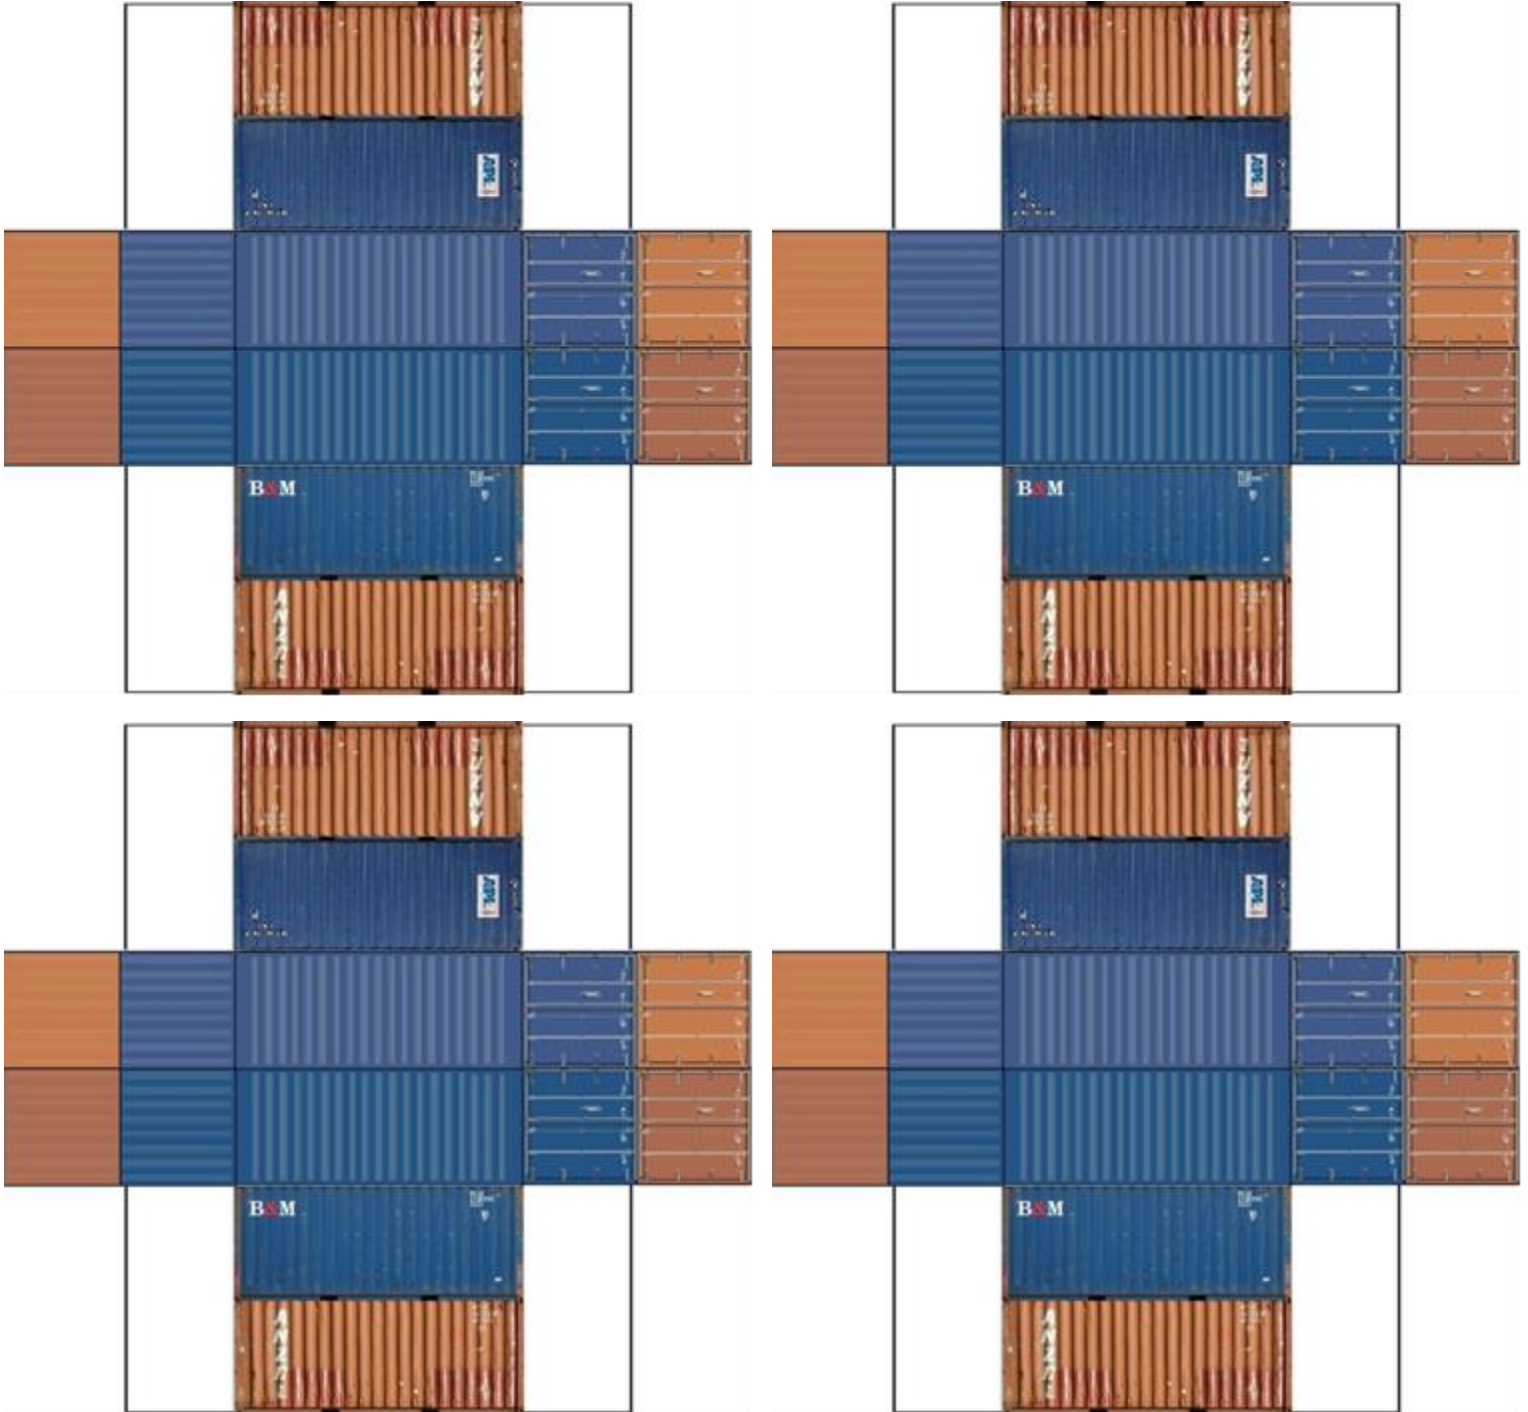

BUILD YOUR OWN (20ft STACK SHIPPING CONTAINERS 4 in 1)

Drawn By
www.krafttrains.com

Click to watch instructional video

For the best results print on 110lb printable card stock and set your printer on high quality printing & actual size.