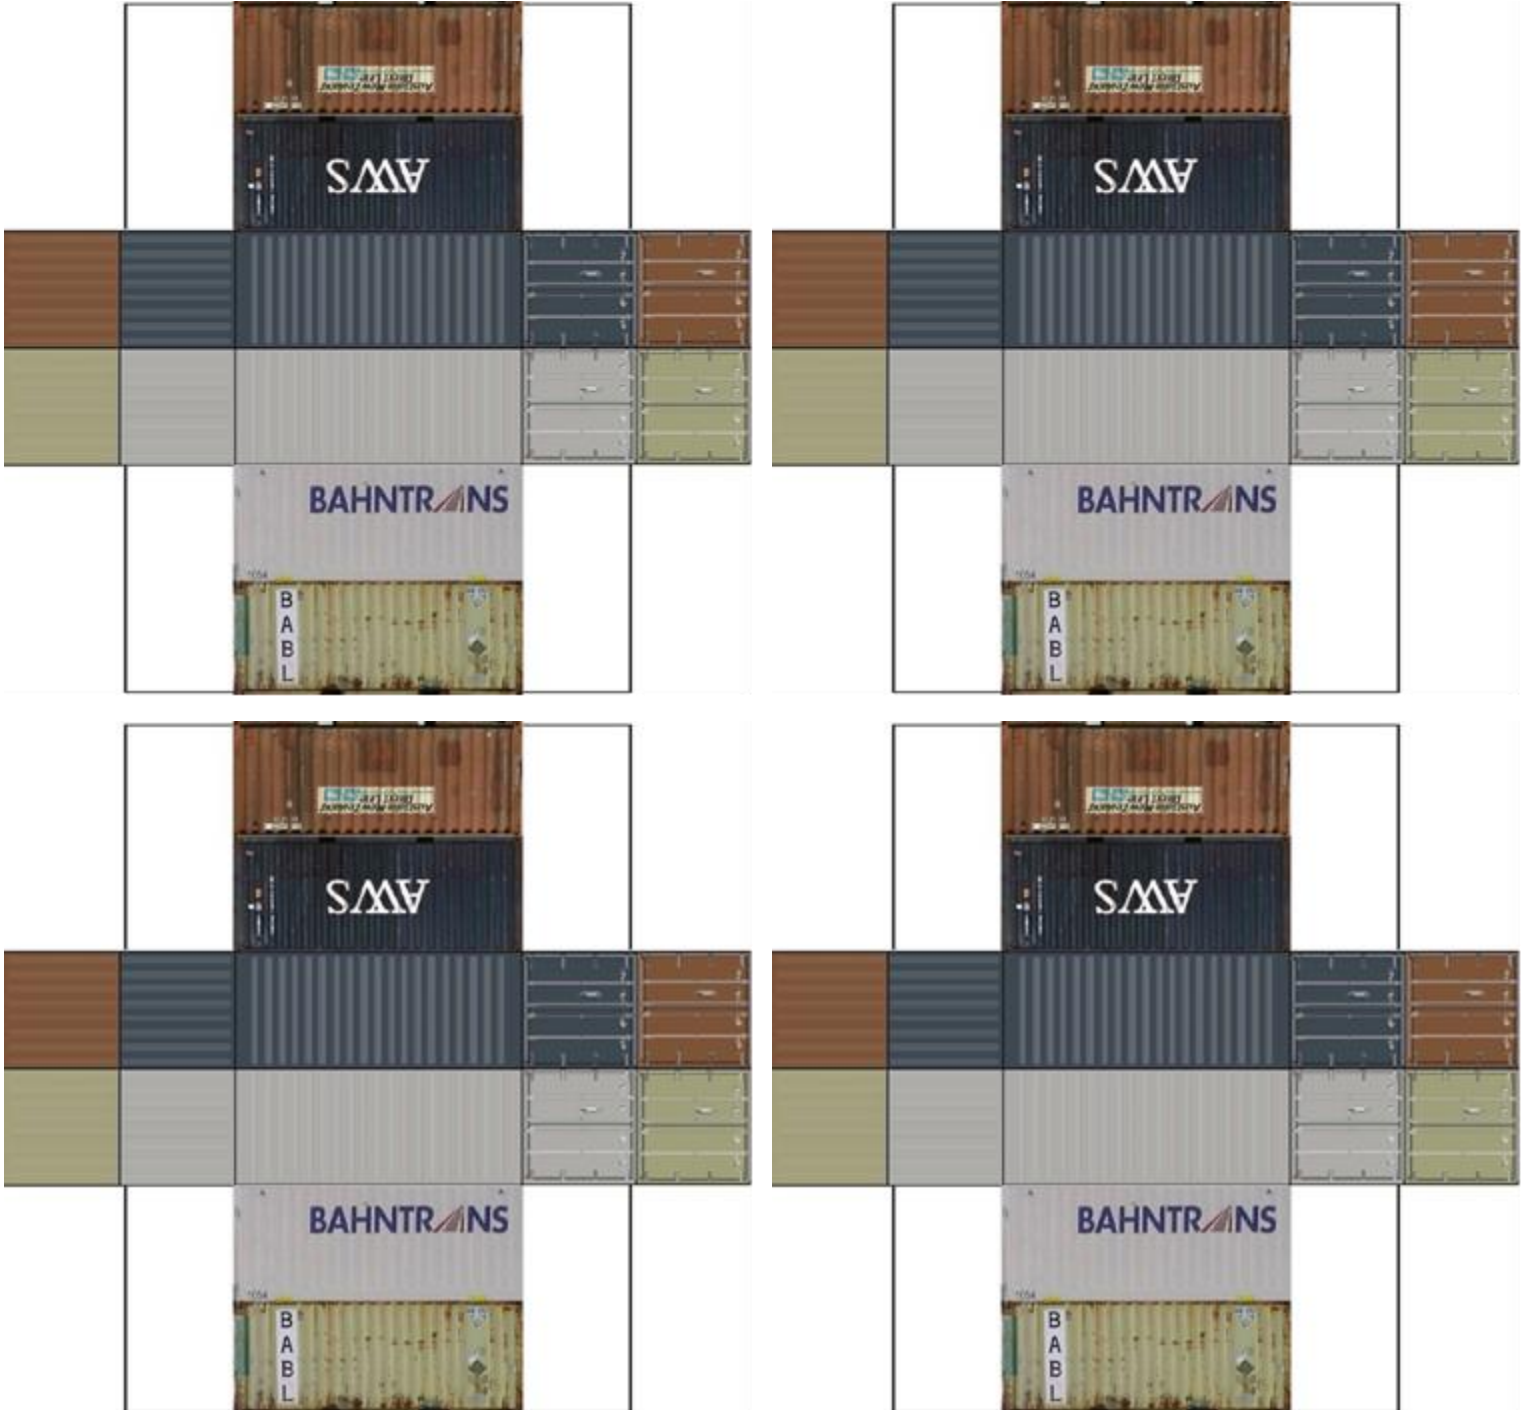

BUILD YOUR OWN (20ft STACK SHIPPING CONTAINERS 4 in 1)

Drawn By
www.krafttrains.com

Click to watch instructional video

For the best results print on 110lb printable card stock and set your printer on high quality printing & actual size.