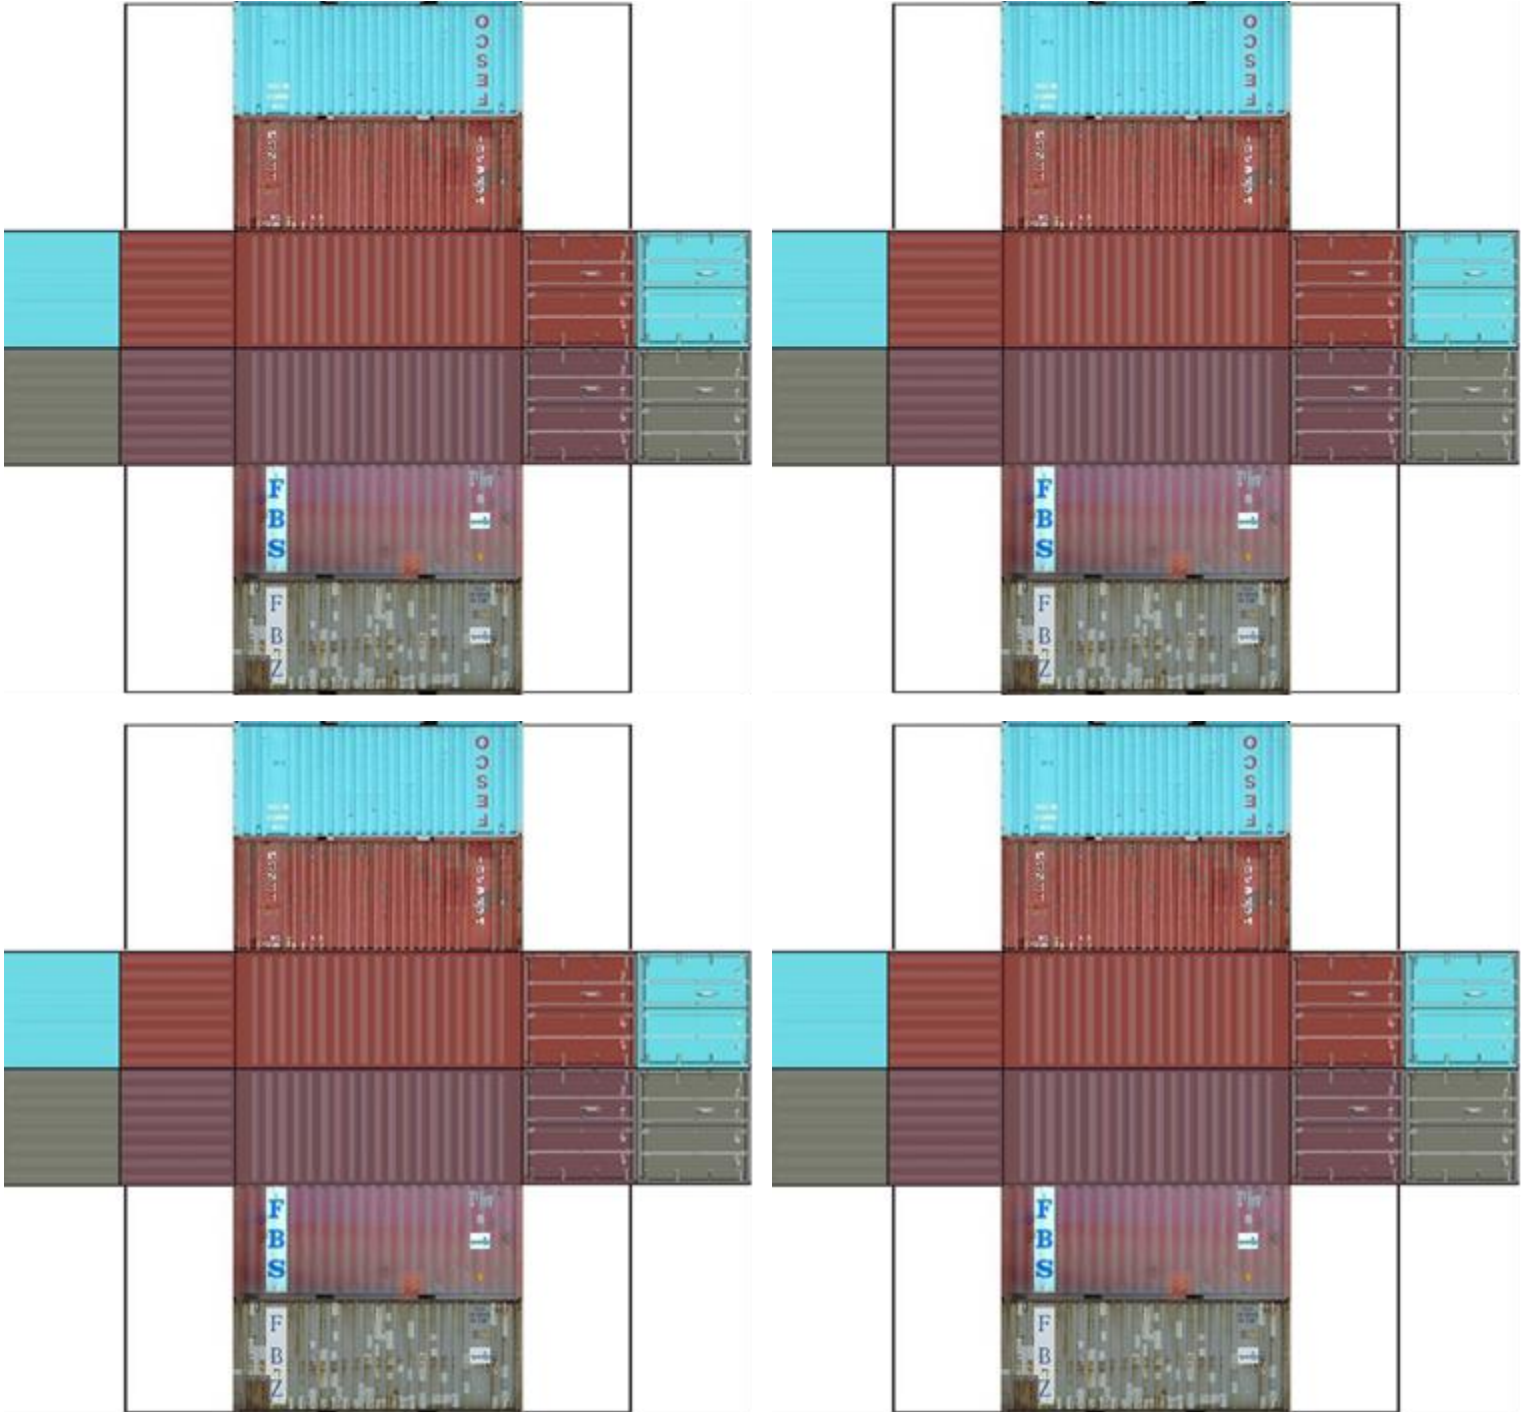

BUILD YOUR OWN (20ft STACK SHIPPING CONTAINERS 4 in 1)

Drawn By
www.krafttrains.com

Click to watch instructional video

For the best results print on 110lb printable card stock and set your printer on high quality printing & actual size.