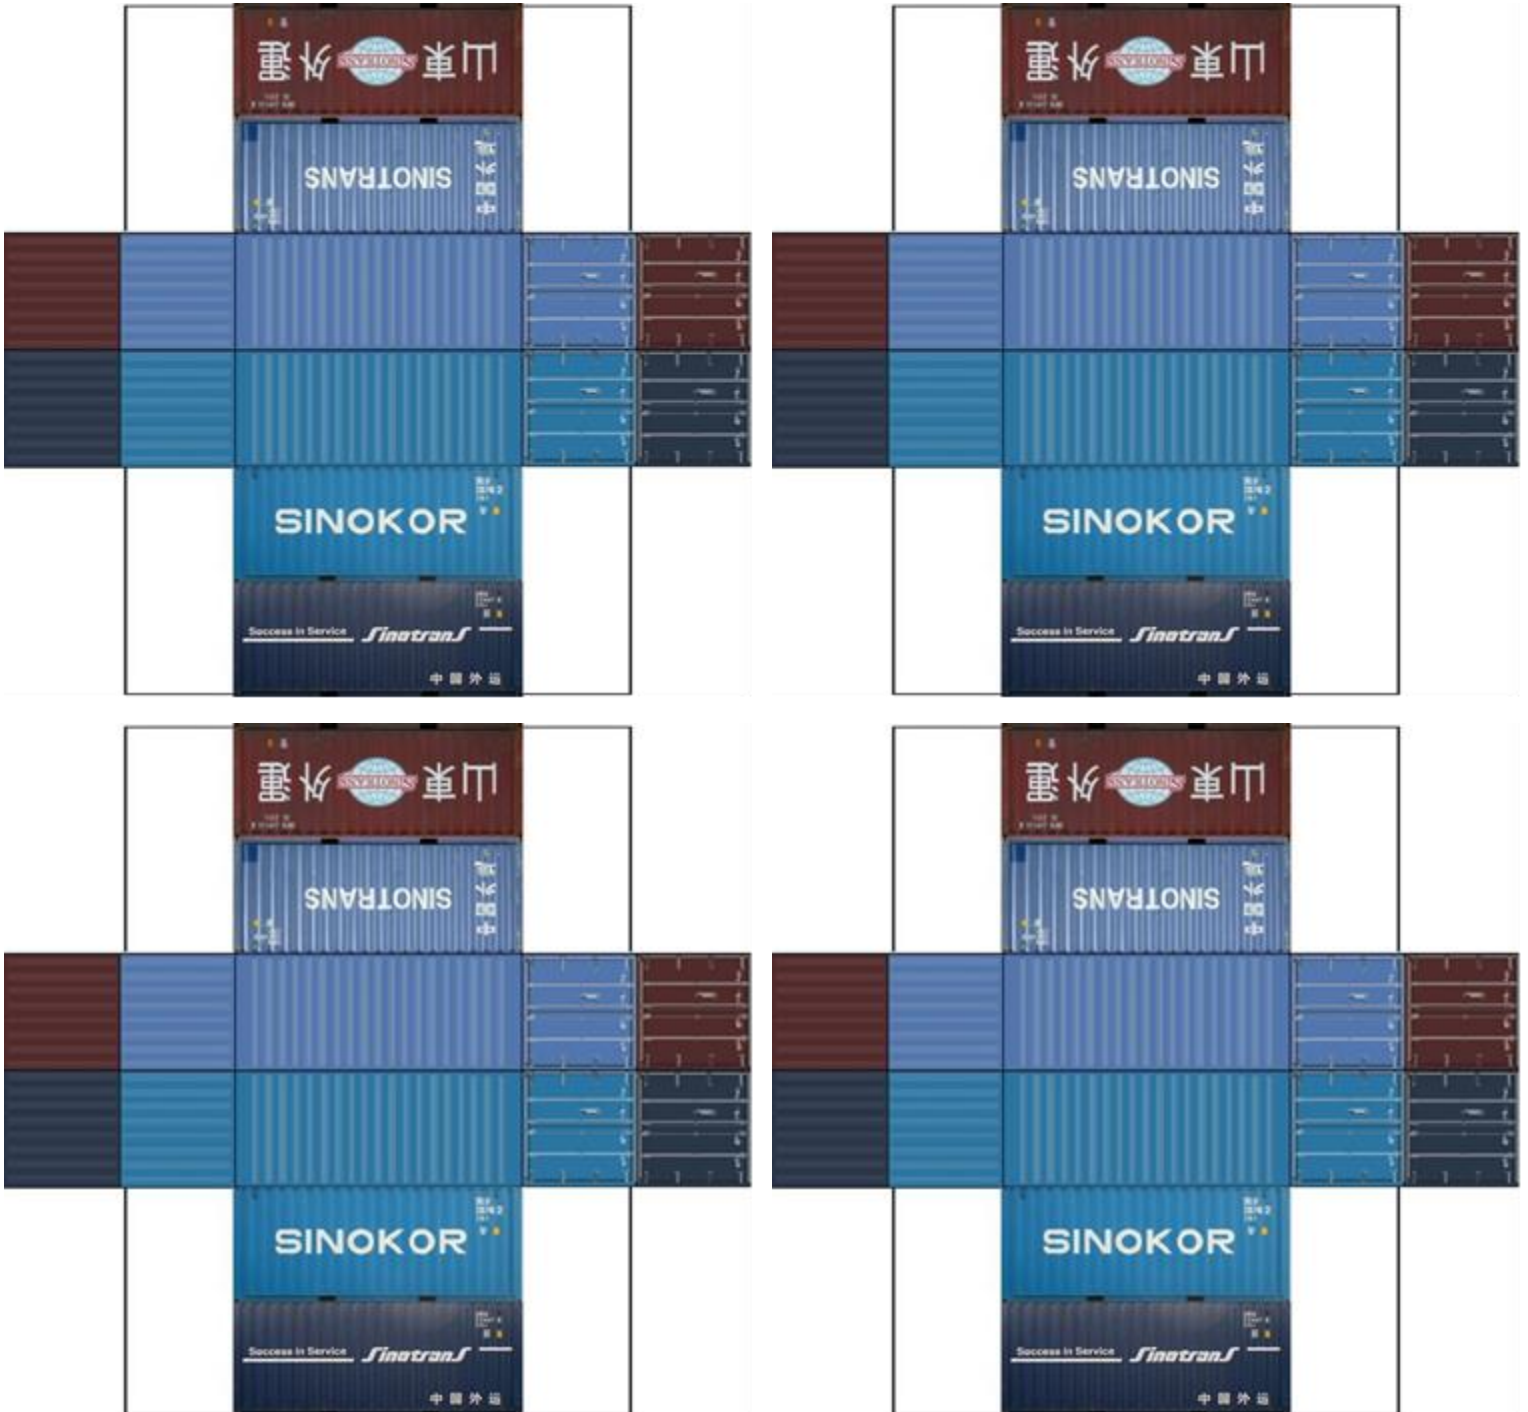

BUILD YOUR OWN (20ft STACK SHIPPING CONTAINERS 4 in 1)

Drawn By
www.krafttrains.com

Click to watch instructional video

For the best results print on 110lb printable card stock and set your printer on high quality printing & actual size.