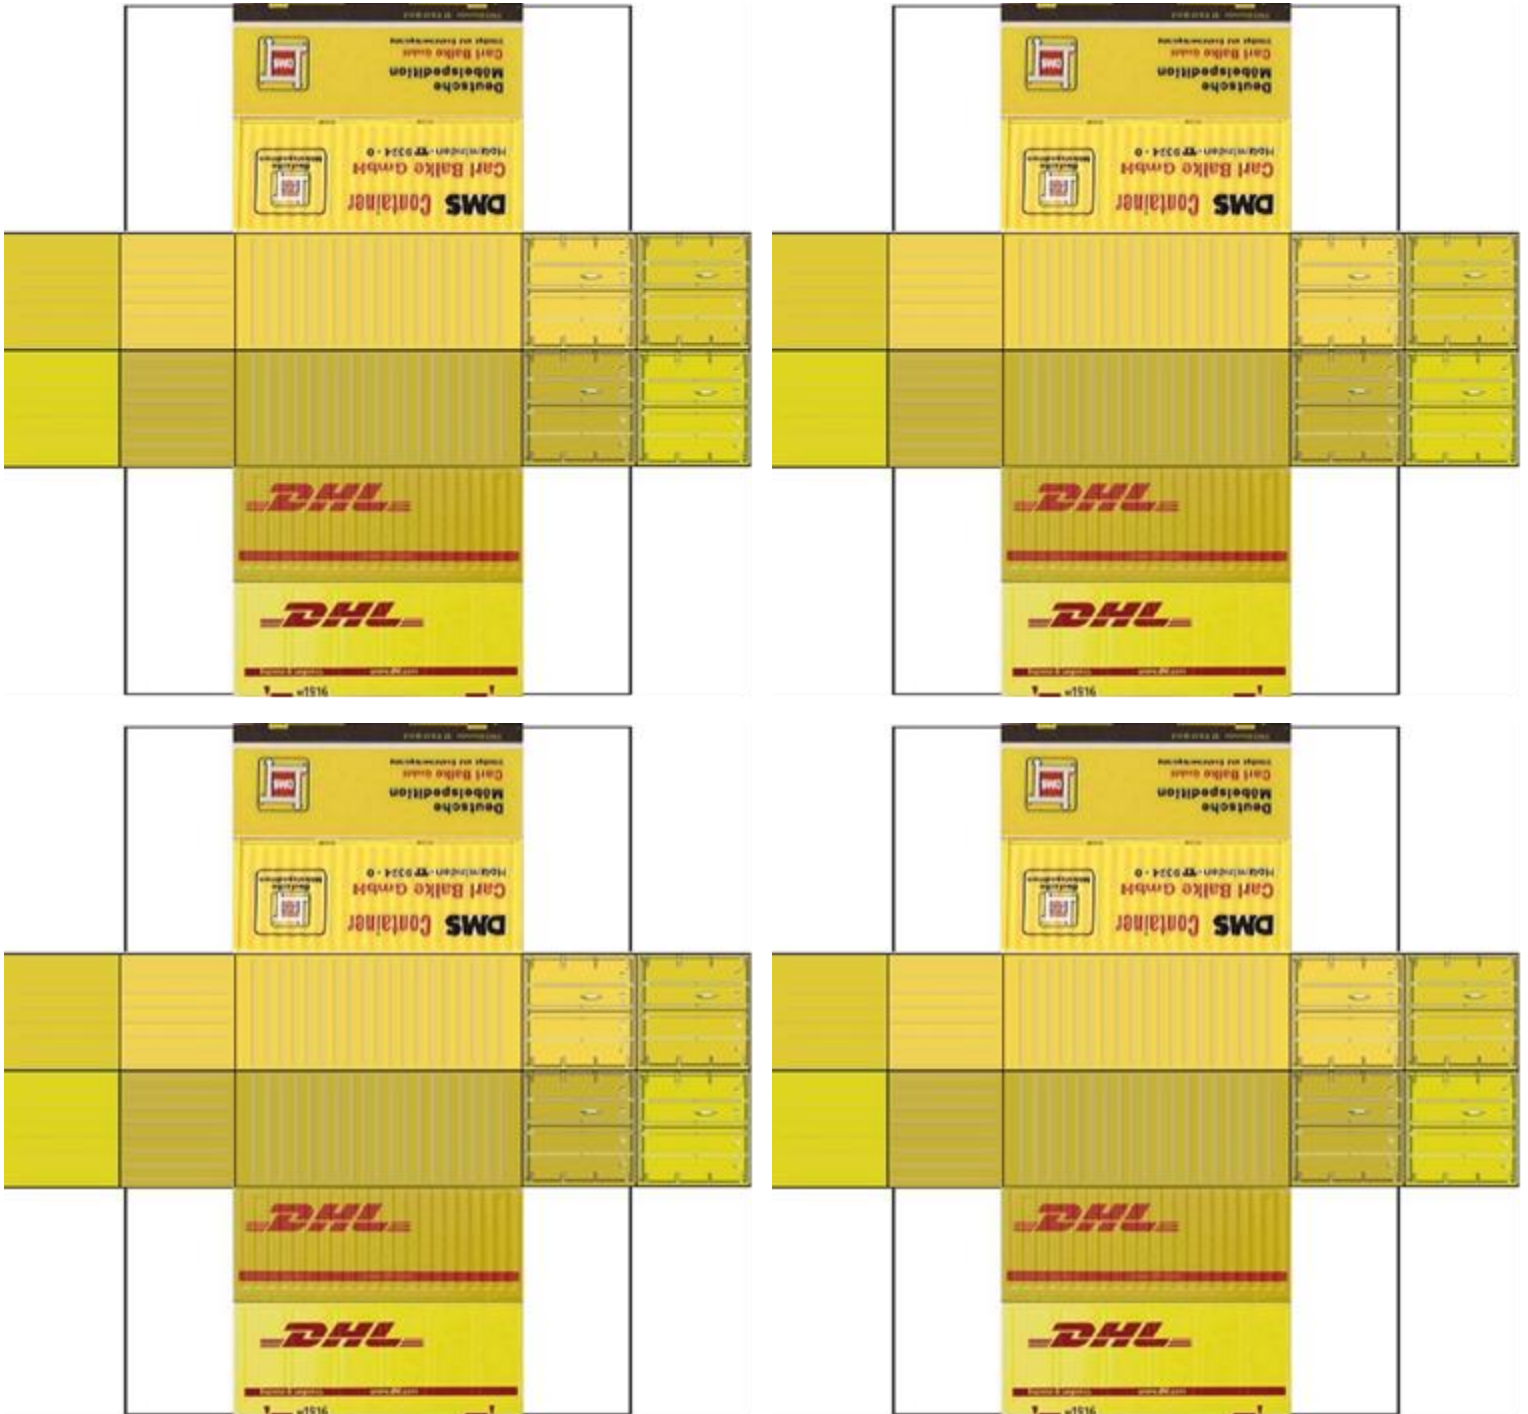

BUILD YOUR OWN (20ft STACK SHIPPING CONTAINERS 4 in 1)

Drawn By
www.krafttrains.com

Click to watch instructional video

For the best results print on 110lb printable card stock and set your printer on high quality printing & actual size.