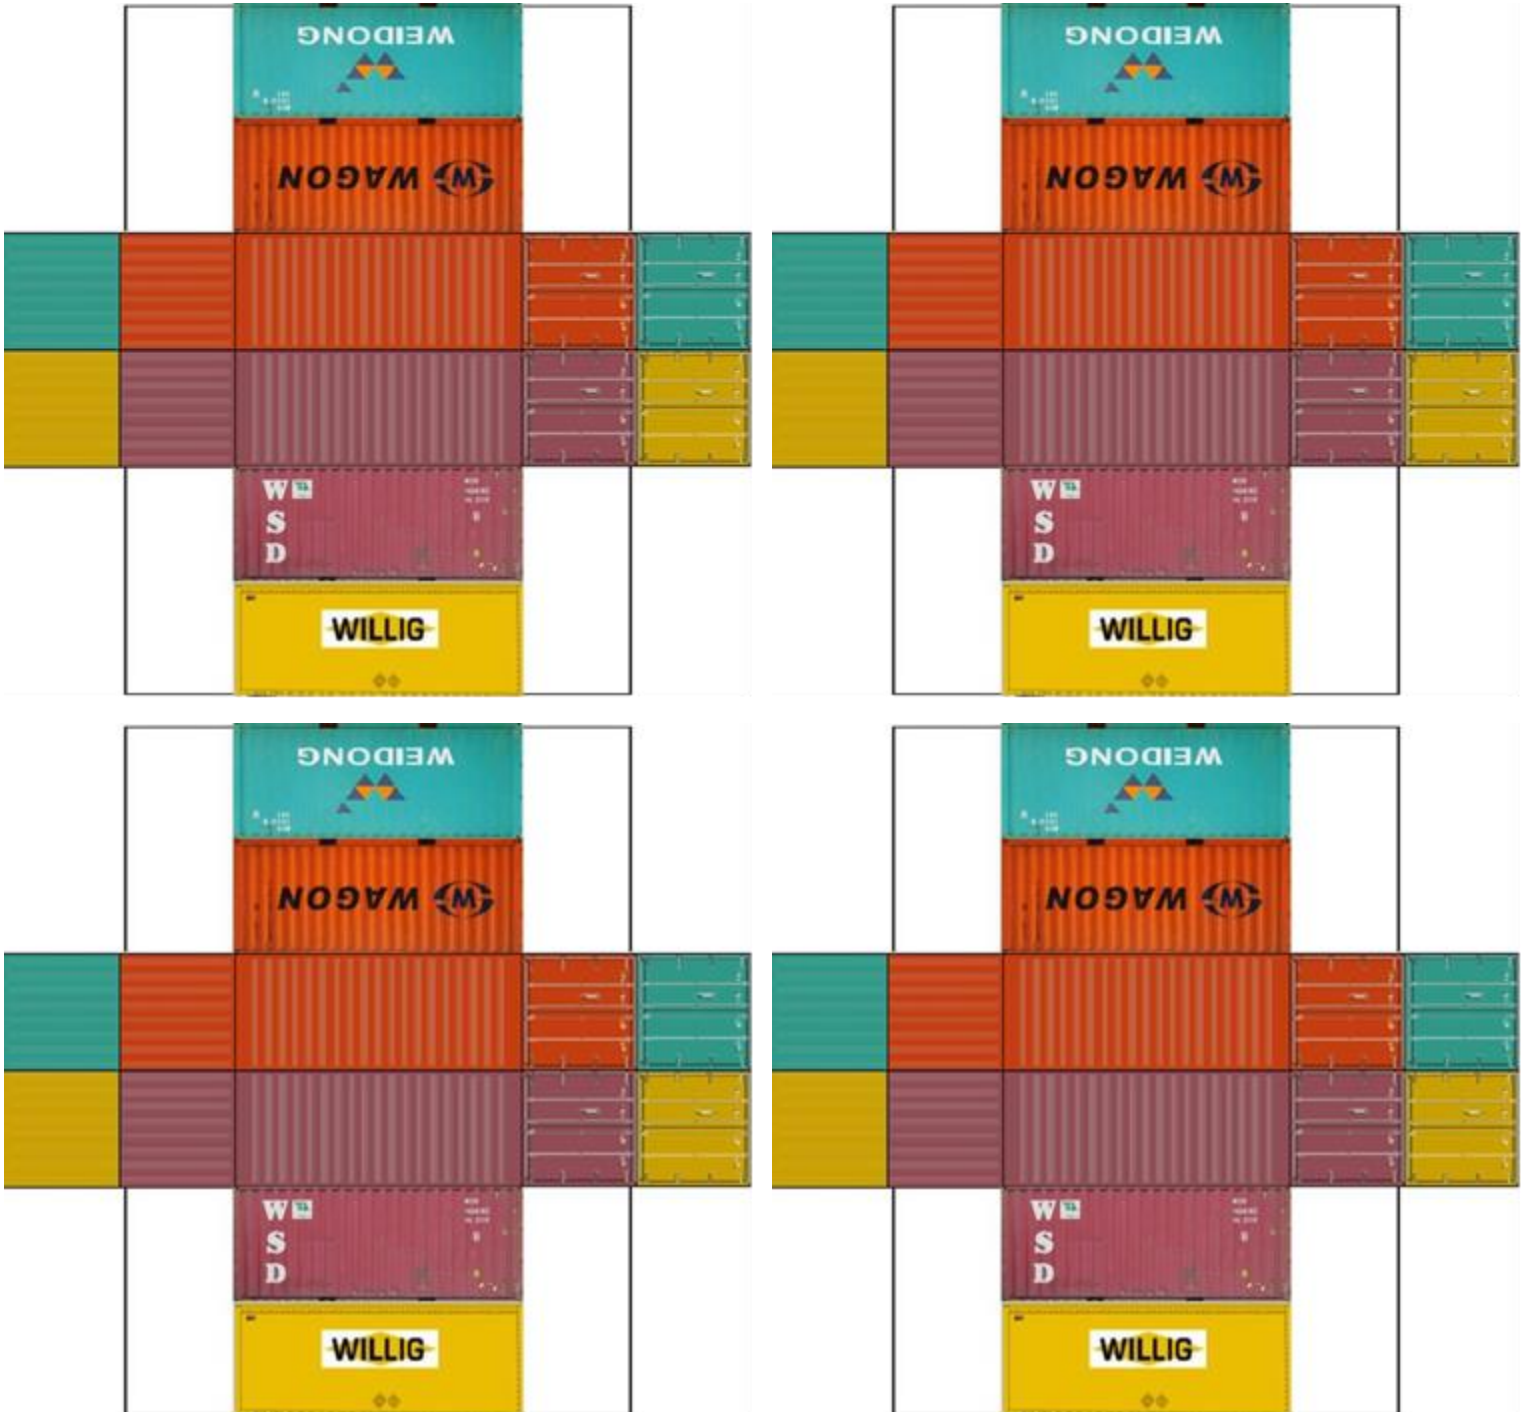

BUILD YOUR OWN (20ft STACK SHIPPING CONTAINERS 4 in 1)

Drawn By
www.krafttrains.com

Click to watch instructional video

For the best results print on 110lb printable card stock and set your printer on high quality printing & actual size.