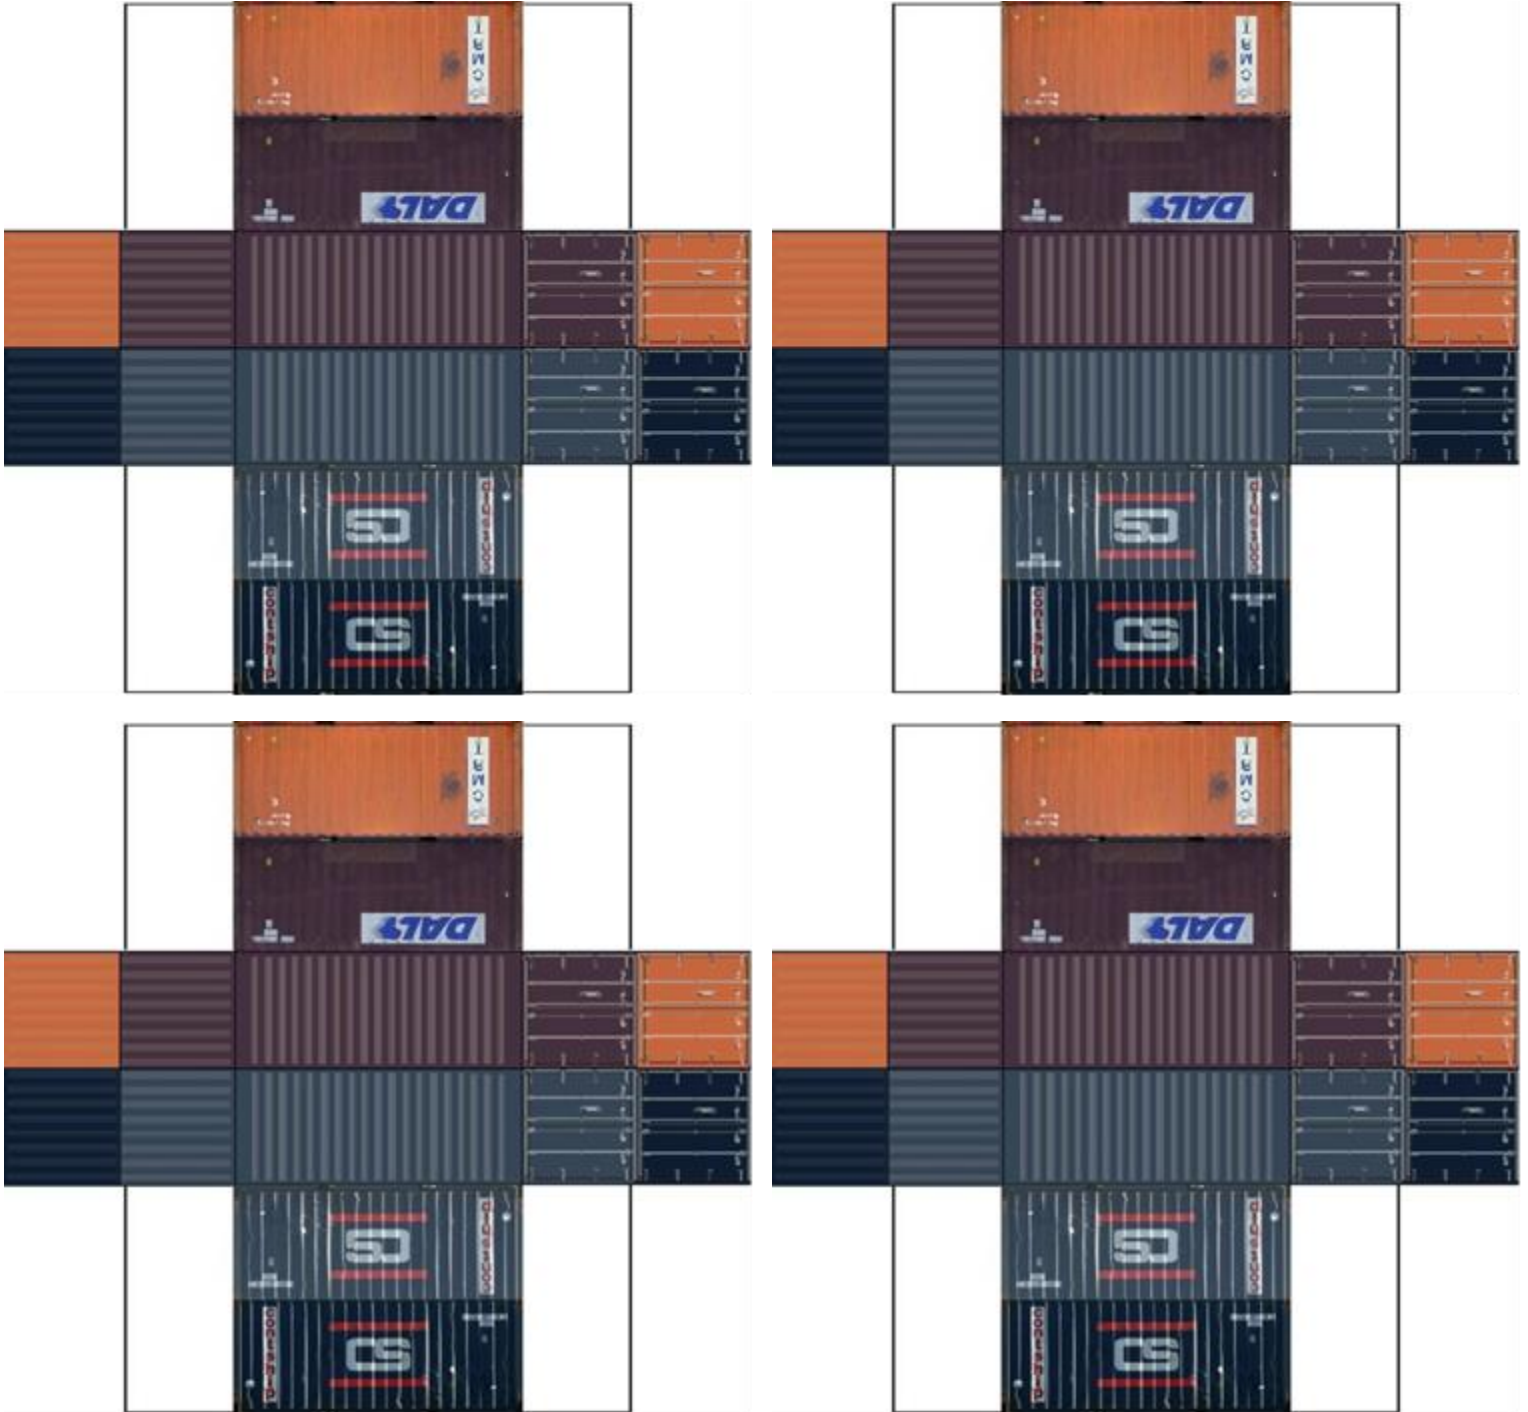

BUILD YOUR OWN (20ft STACK SHIPPING CONTAINERS 4 in 1)

Drawn By
www.krafttrains.com

Click to watch instructional video

For the best results print on 110lb printable card stock and set your printer on high quality printing & actual size.