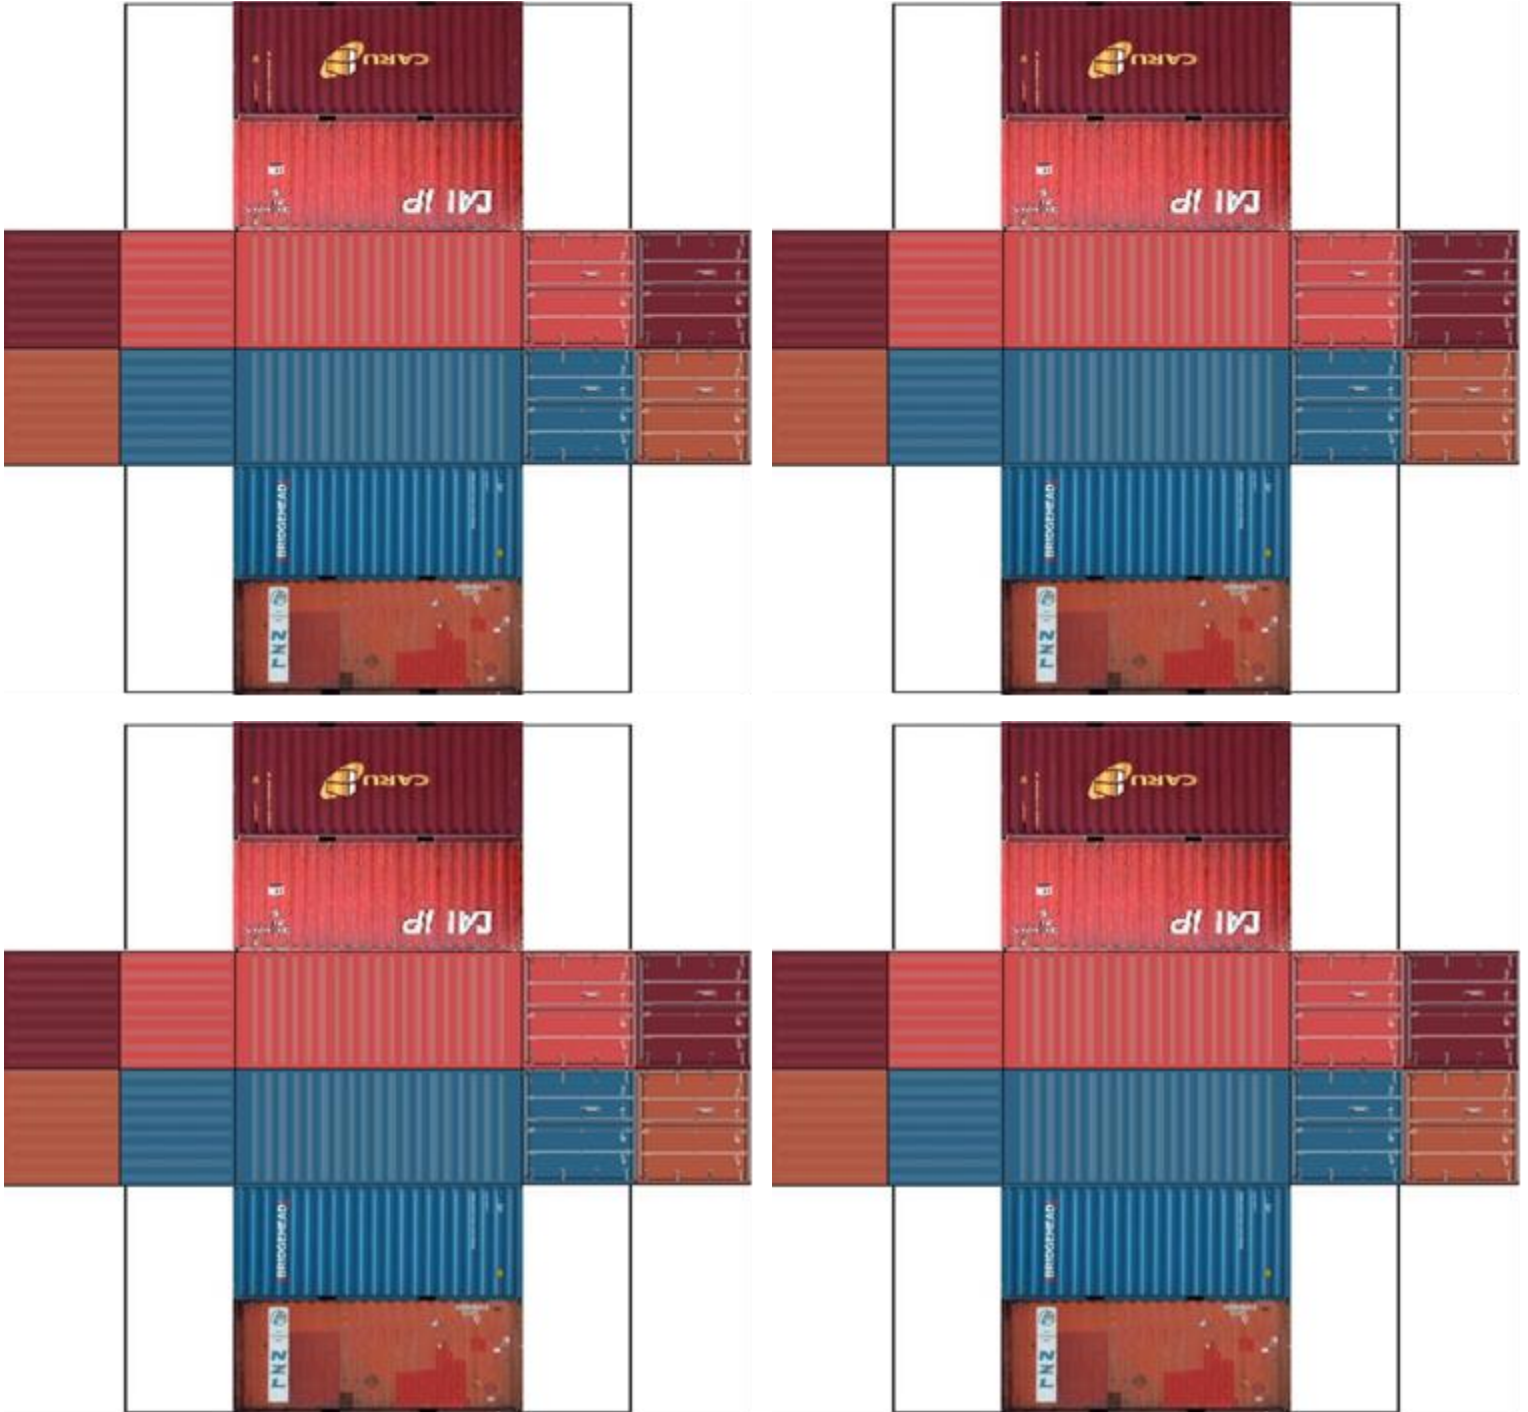

BUILD YOUR OWN (20ft STACK SHIPPING CONTAINERS 4 in 1)

Drawn By
www.krafttrains.com

Click to watch instructional video

For the best results print on 110lb printable card stock and set your printer on high quality printing & actual size.