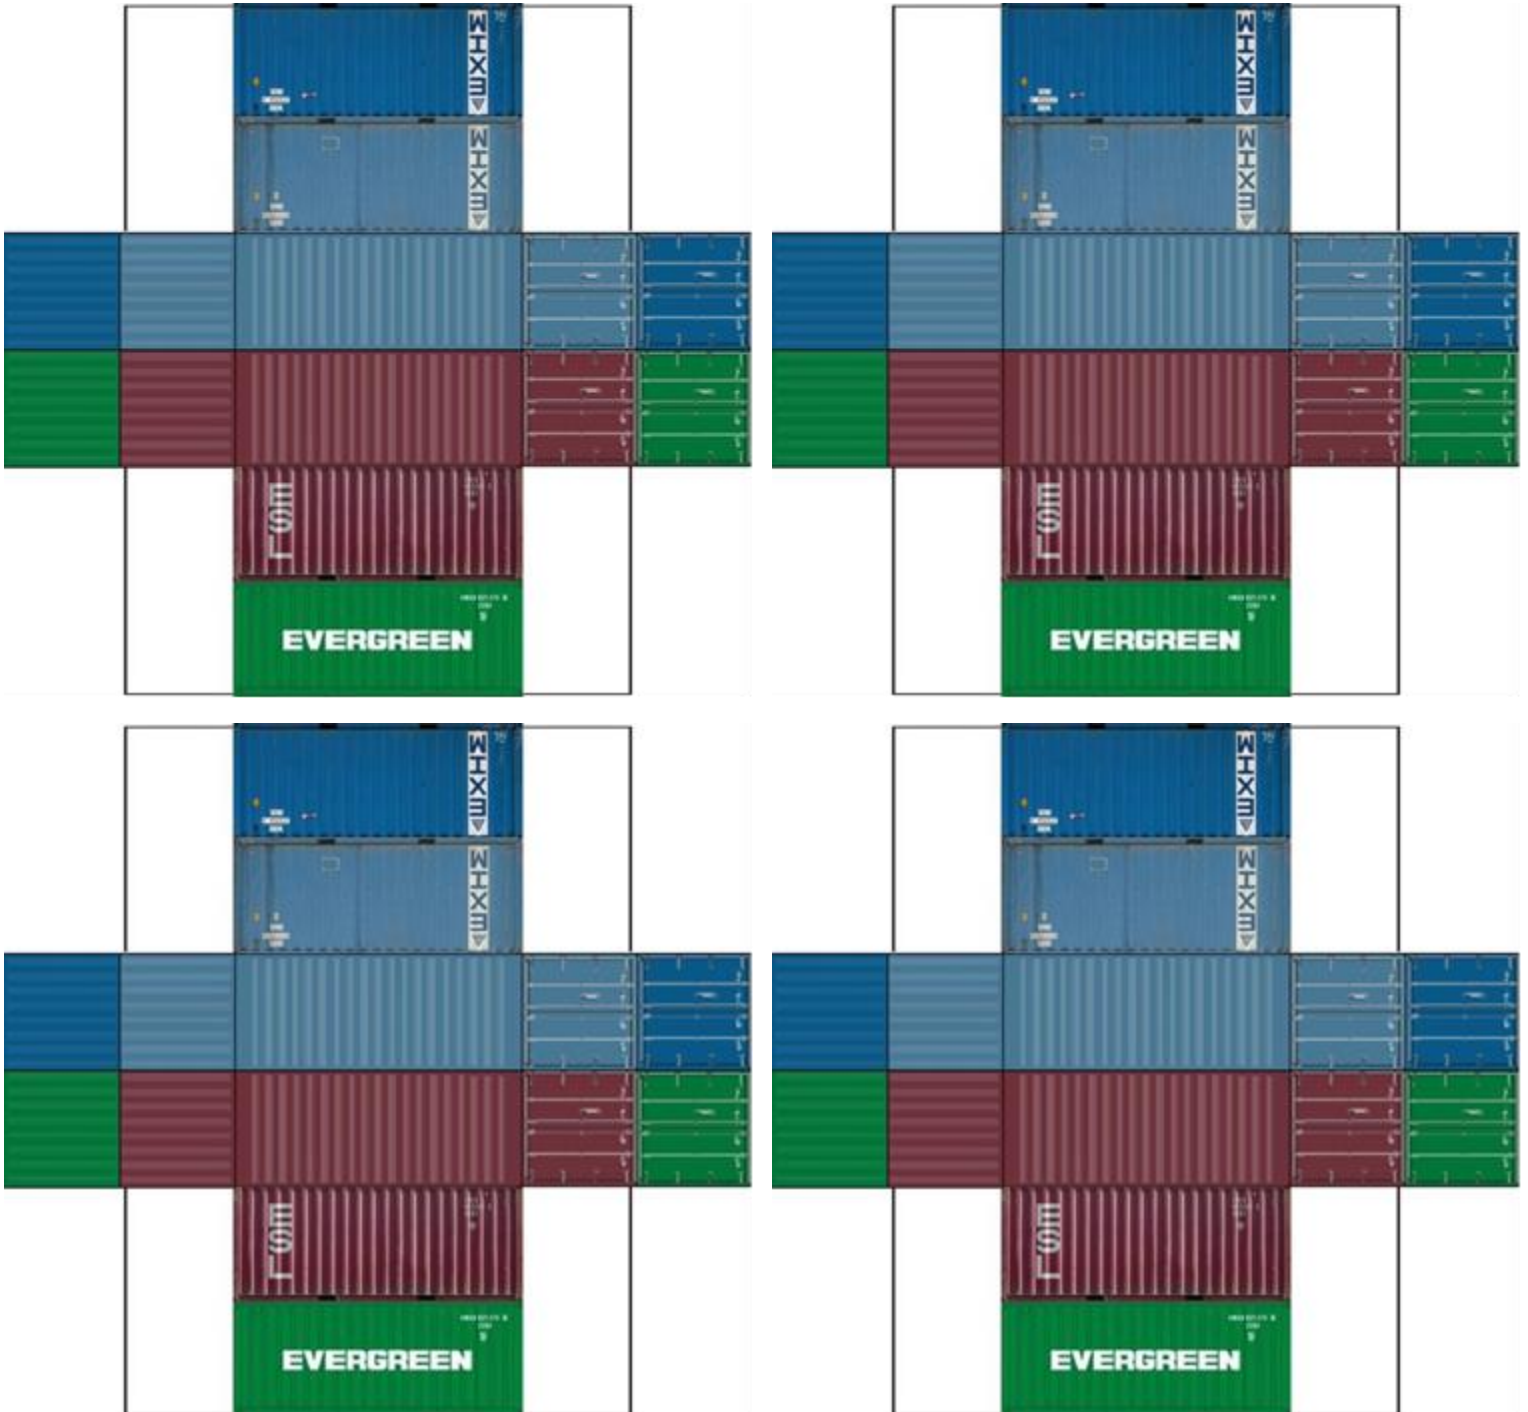

BUILD YOUR OWN (20ft STACK SHIPPING CONTAINERS 4 in 1)

Drawn By
www.krafttrains.com

Click to watch instructional video

For the best results print on 110lb printable card stock and set your printer on high quality printing & actual size.