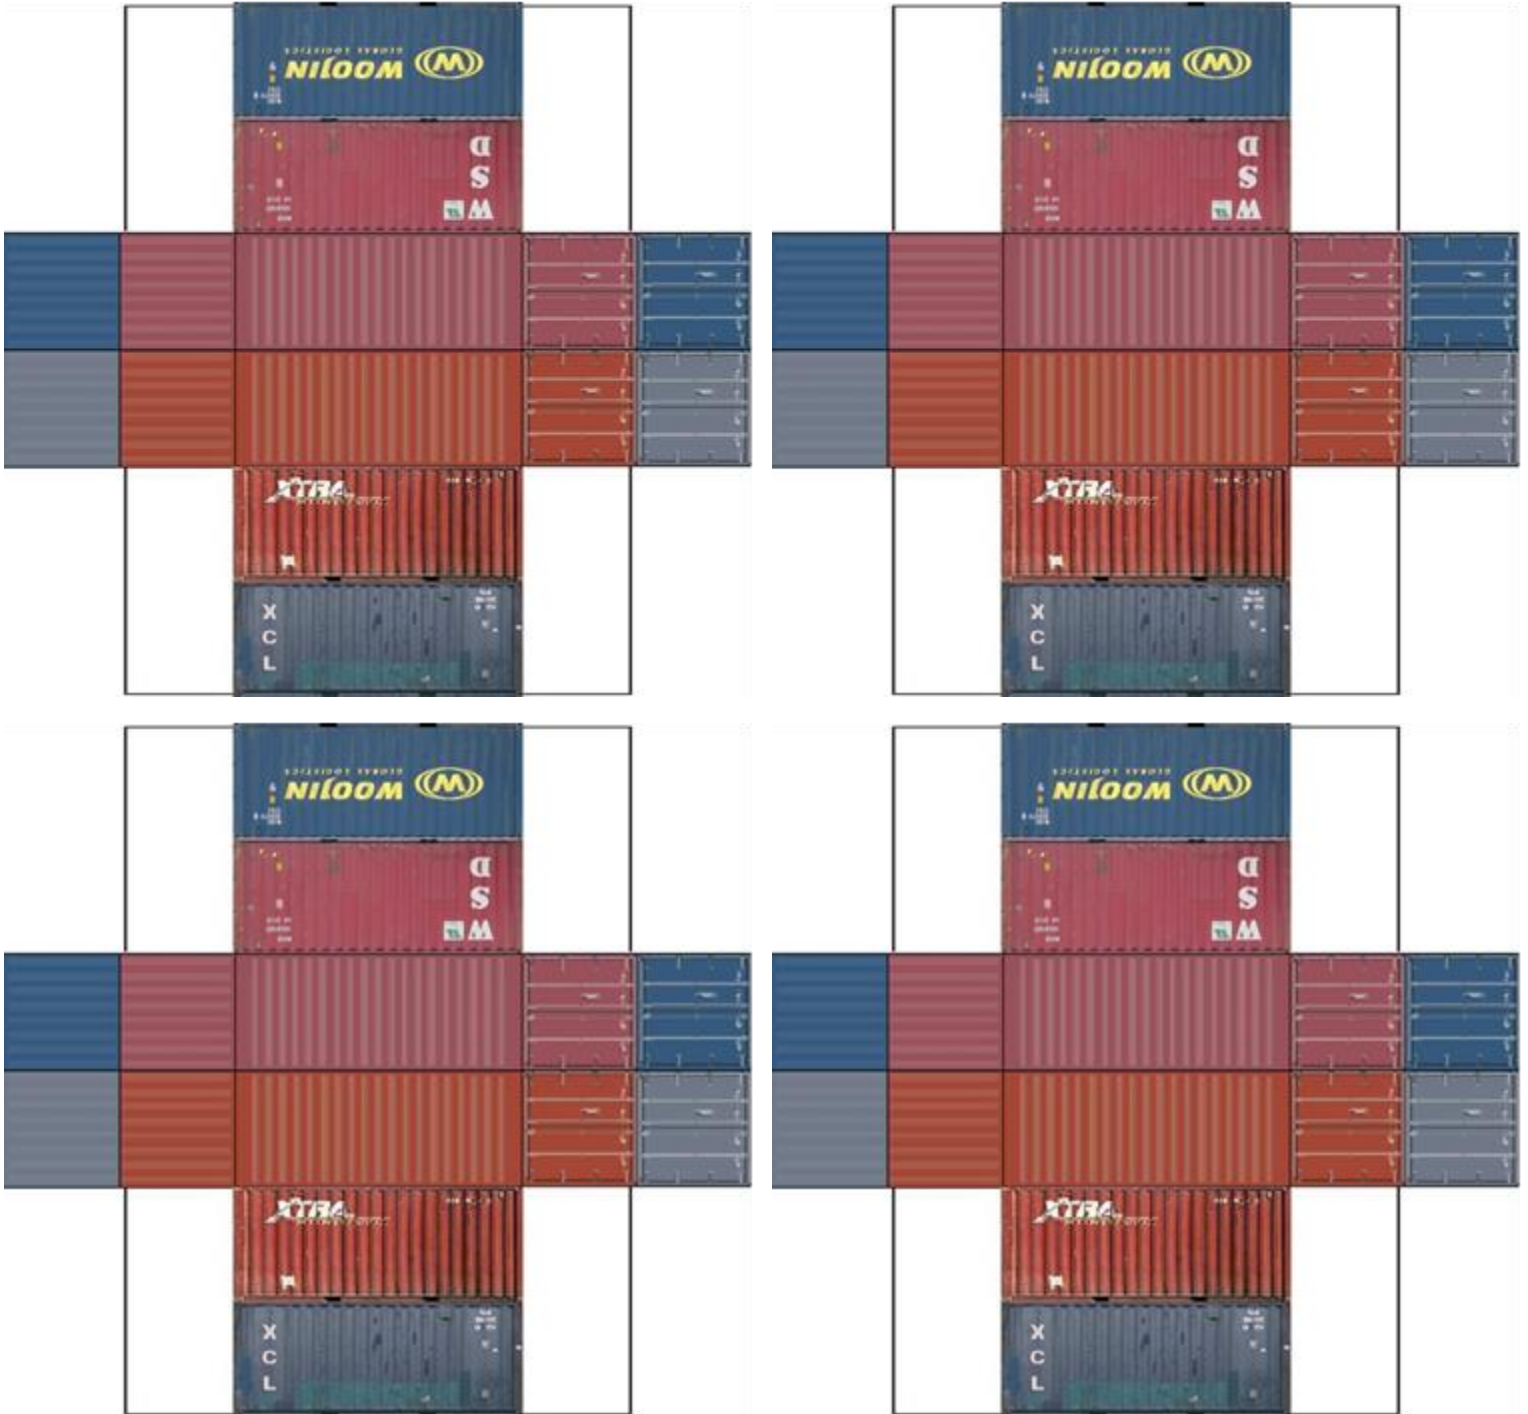

BUILD YOUR OWN (20ft STACK SHIPPING CONTAINERS 4 in 1)

Drawn By
www.krafttrains.com

Click to watch instructional video

For the best results print on 110lb printable card stock and set your printer on high quality printing & actual size.