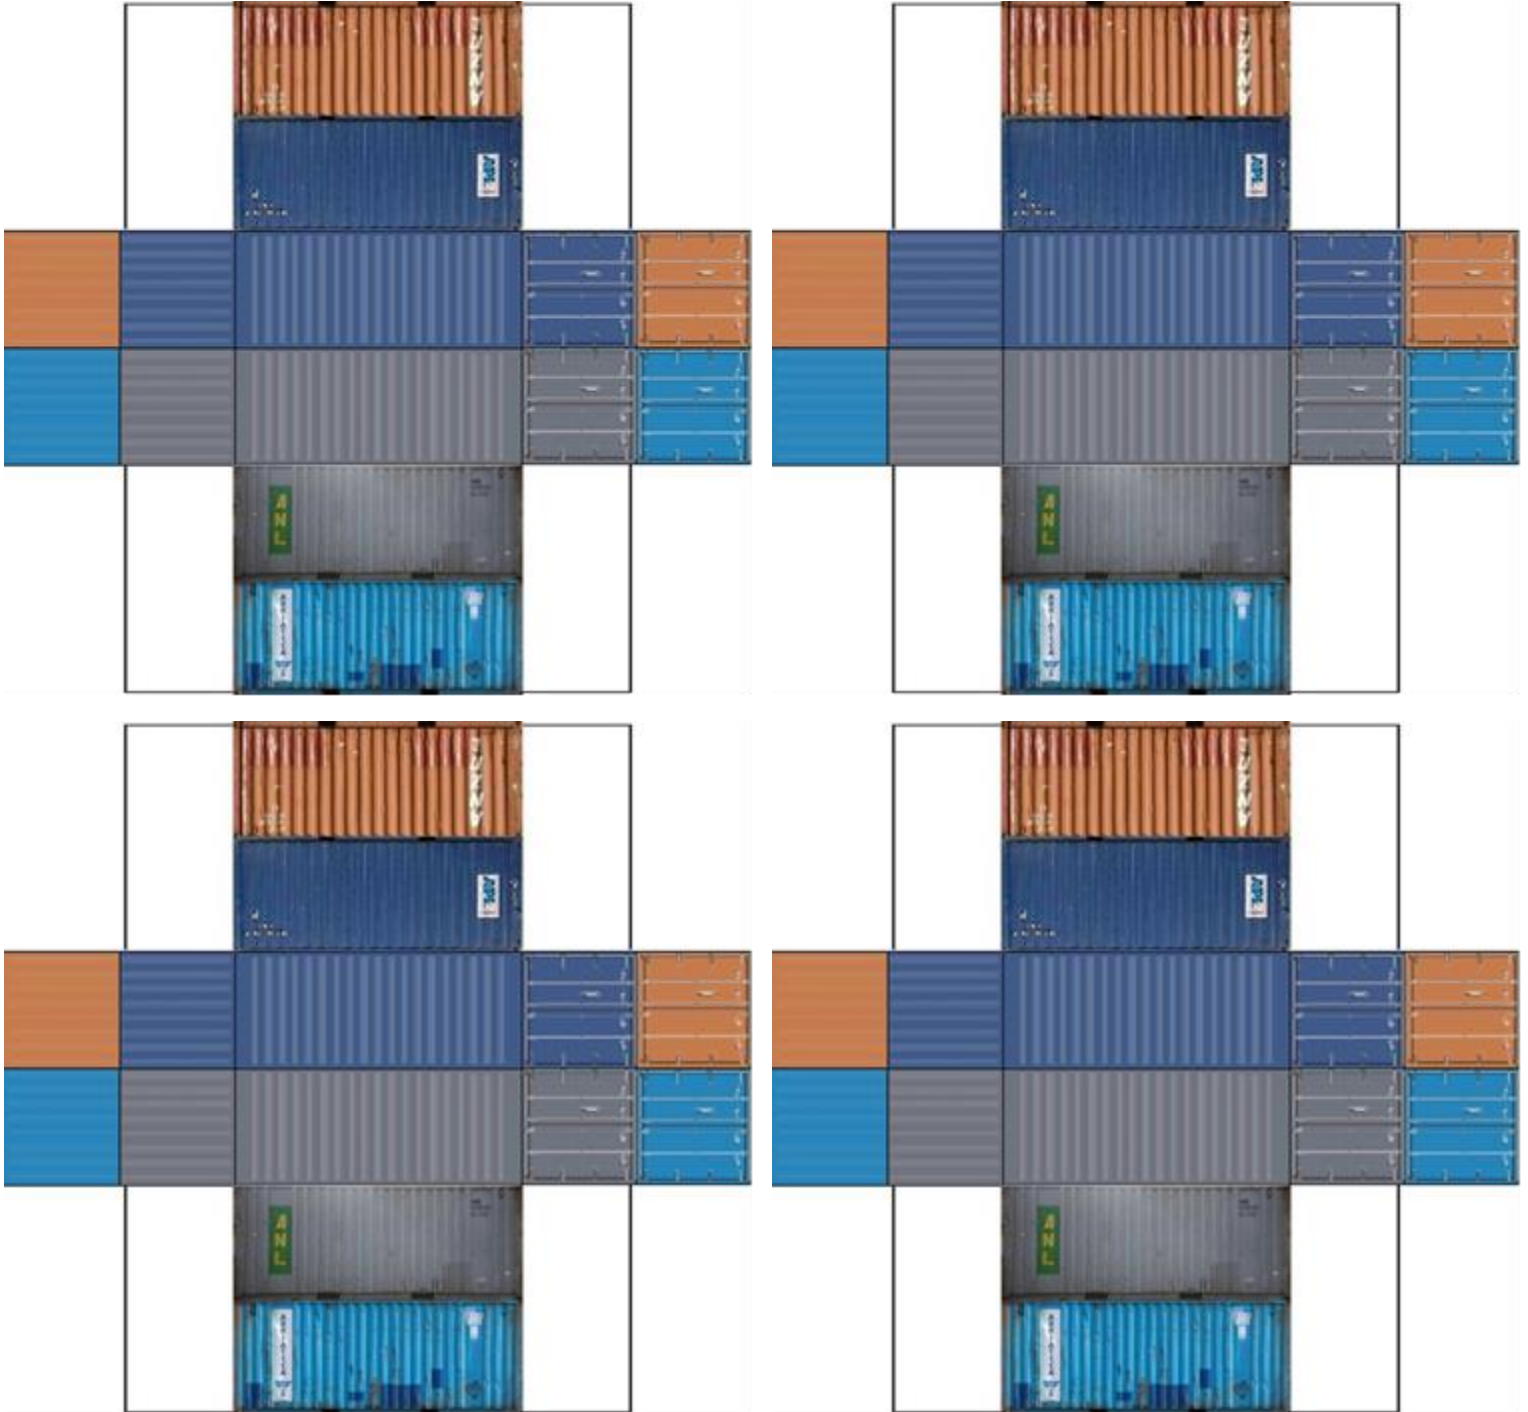

BUILD YOUR OWN (20ft STACK SHIPPING CONTAINERS 4 in 1)

Drawn By
www.krafttrains.com

Click to watch instructional video

For the best results print on 110lb printable card stock and set your printer on high quality printing & actual size.