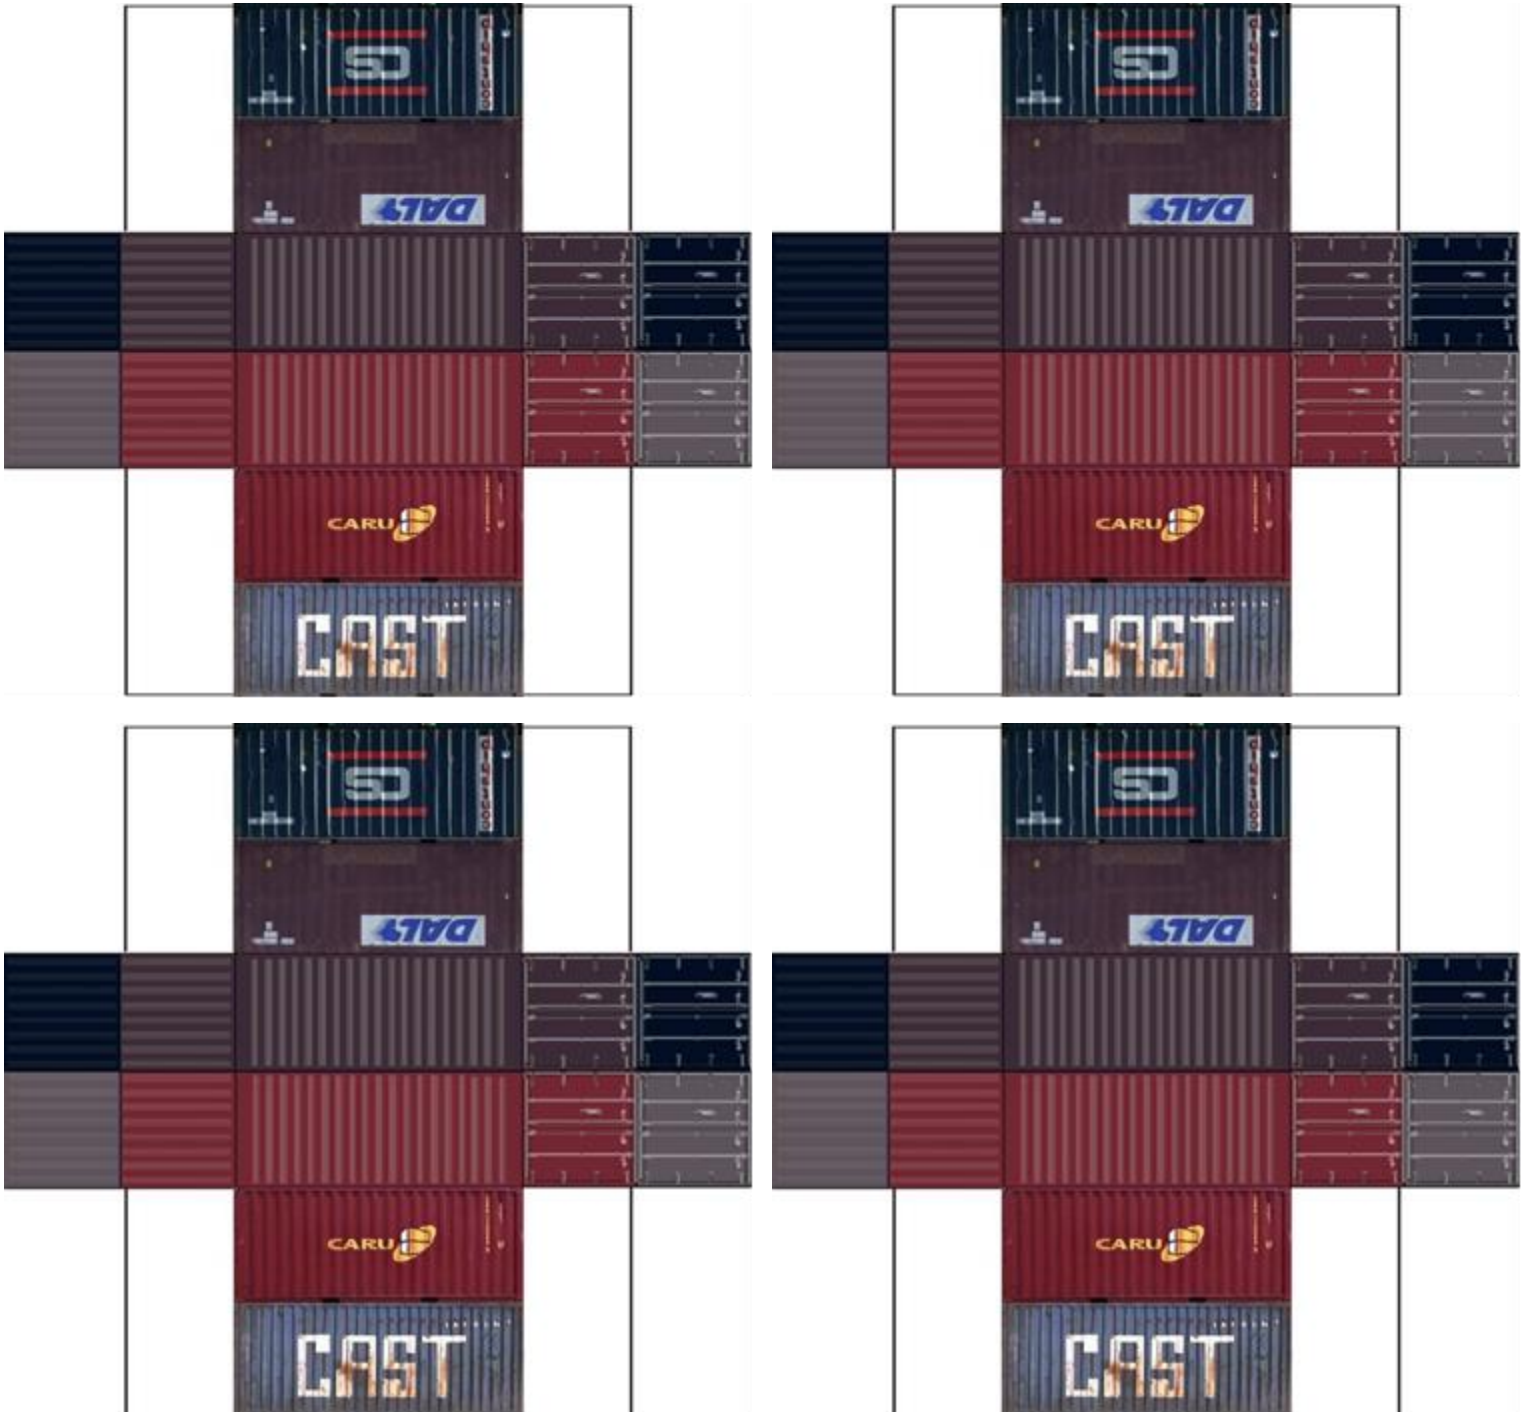

BUILD YOUR OWN (20ft STACK SHIPPING CONTAINERS 4 in 1)

Drawn By
www.krafttrains.com

Click to watch instructional video

For the best results print on 110lb printable card stock and set your printer on high quality printing & actual size.