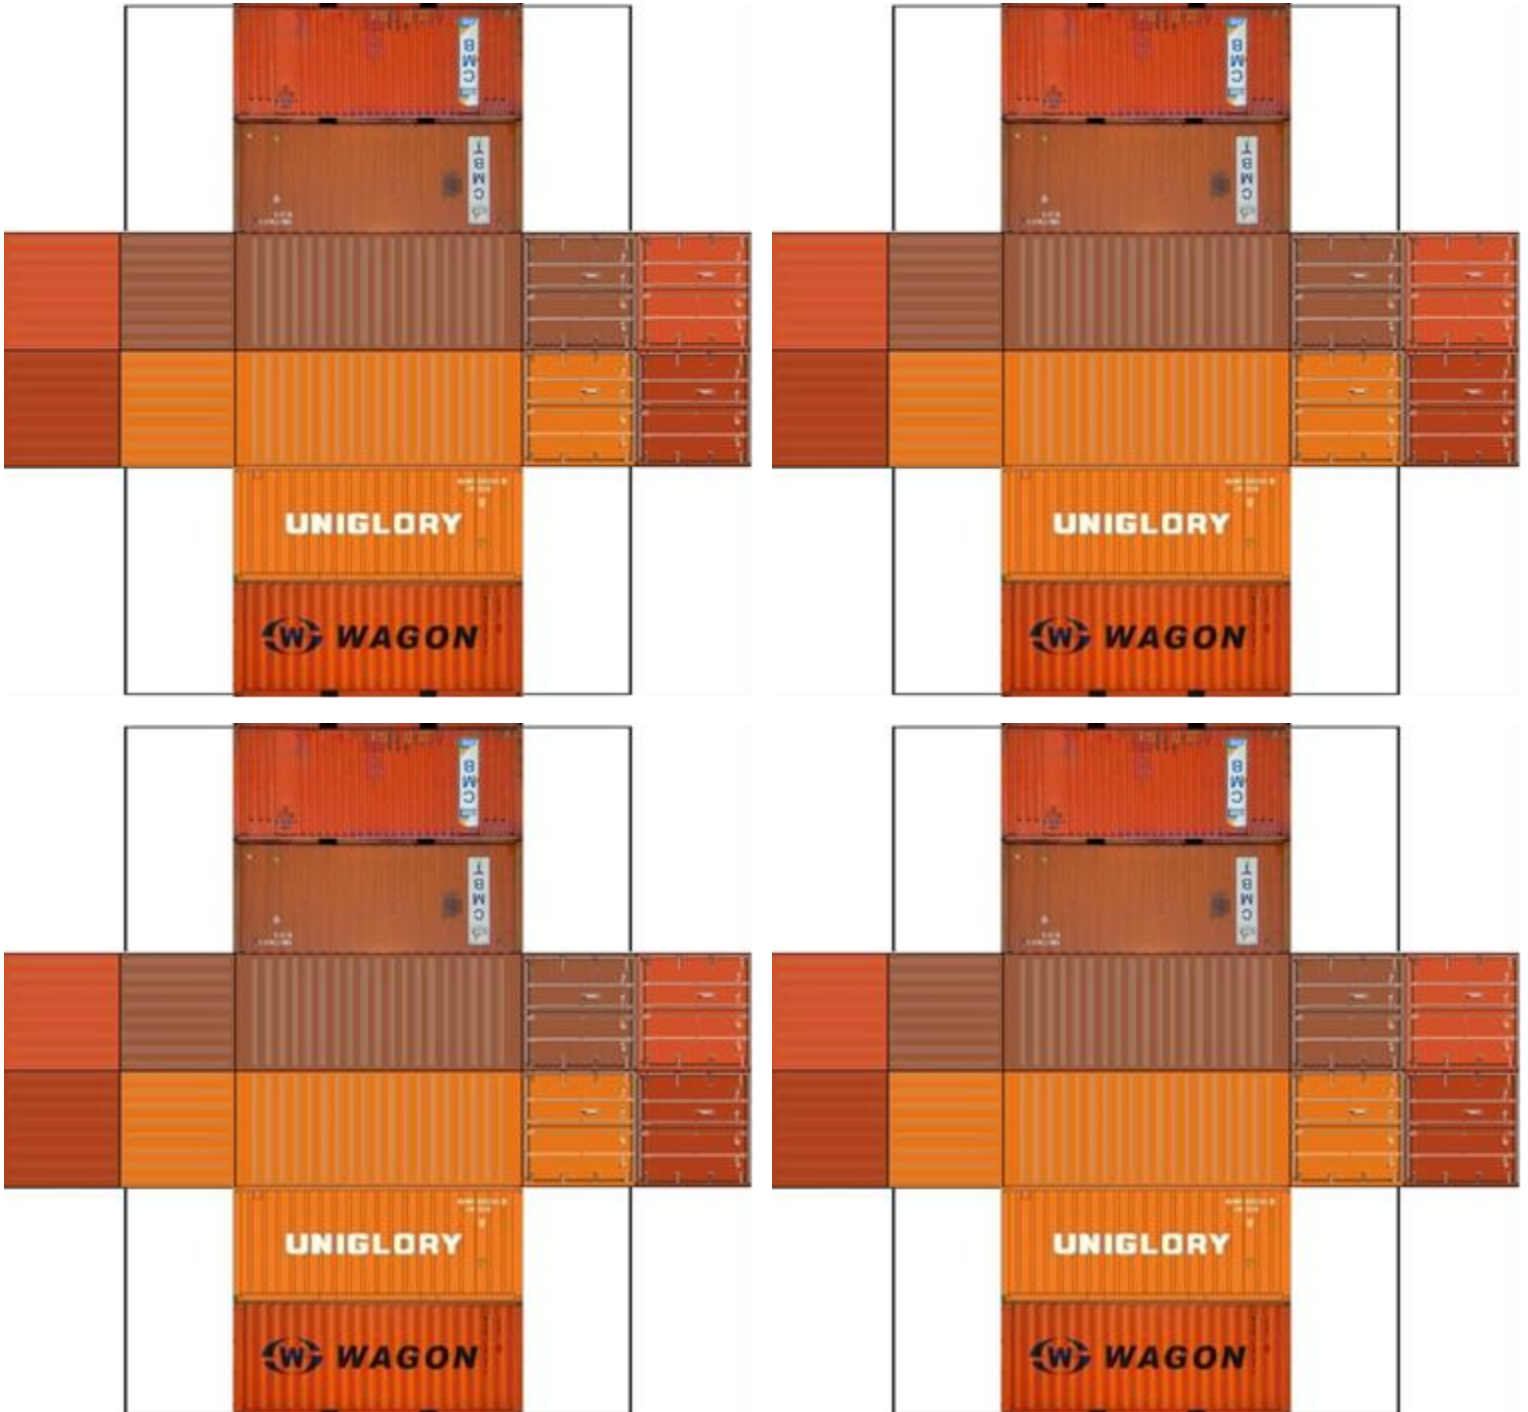

BUILD YOUR OWN (20ft STACK SHIPPING CONTAINERS 4 in 1)

Drawn By
www.krafttrains.com

Click to watch instructional video

For the best results print on 110lb printable card stock and set your printer on high quality printing & actual size.