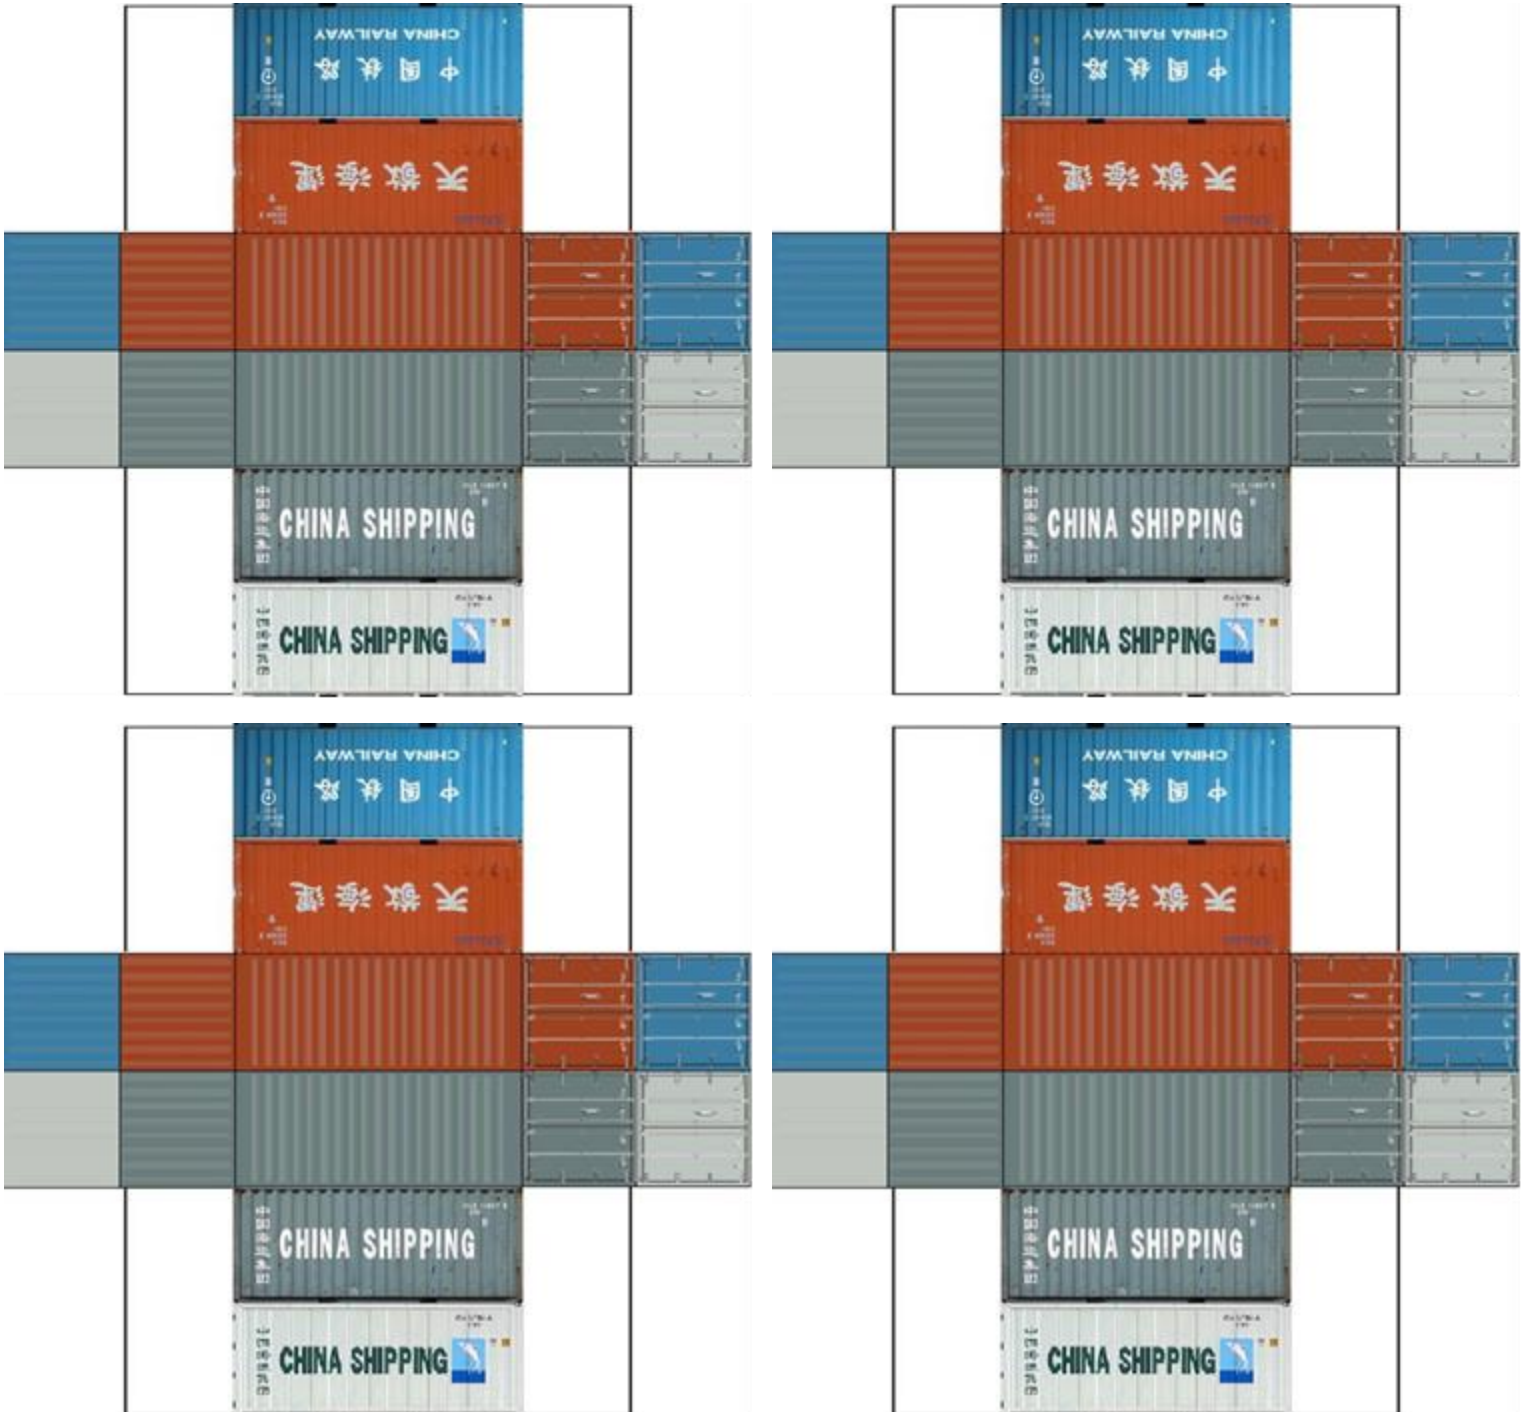

BUILD YOUR OWN (20ft STACK SHIPPING CONTAINERS 4 in 1)

Drawn By
www.krafttrains.com

Click to watch instructional video

For the best results print on 110lb printable card stock and set your printer on high quality printing & actual size.