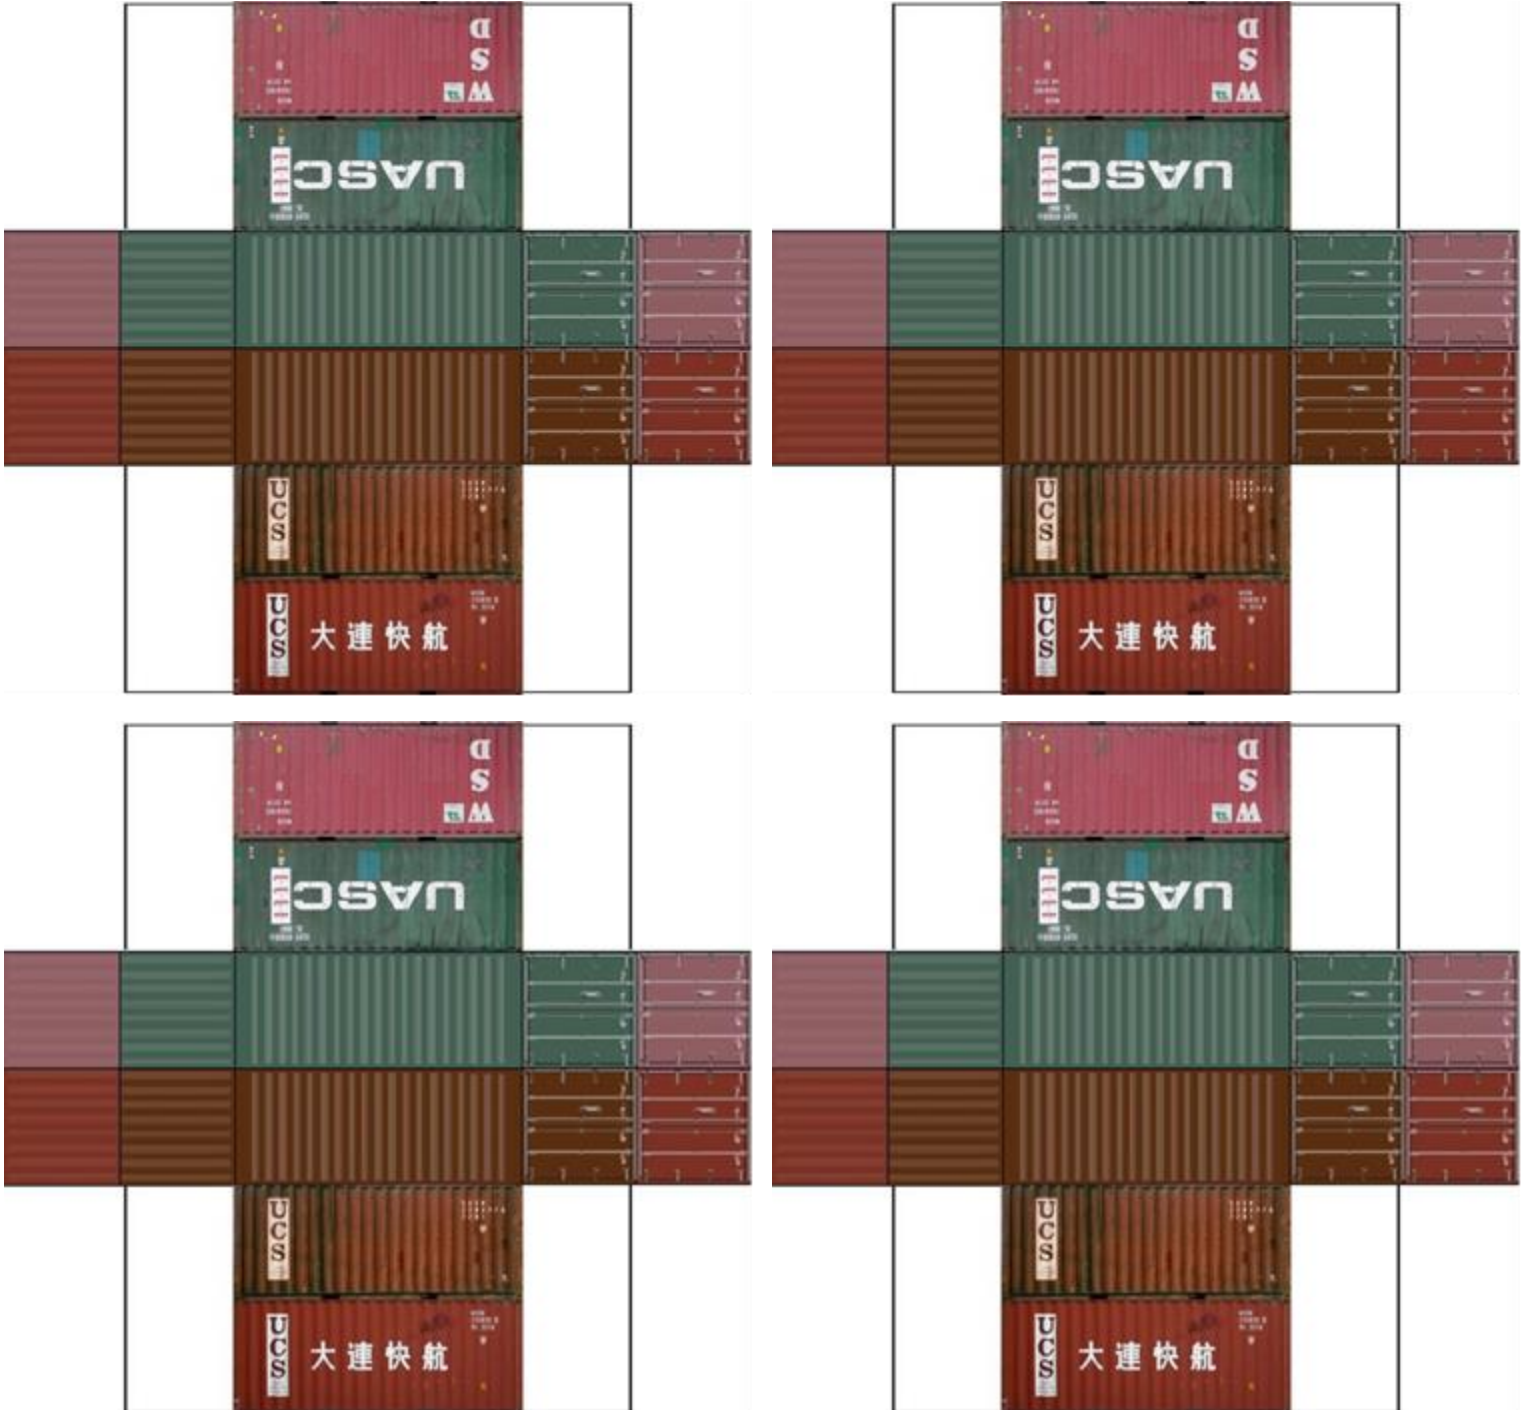

BUILD YOUR OWN (20ft STACK SHIPPING CONTAINERS 4 in 1)

Drawn By
www.krafttrains.com

Click to watch instructional video

For the best results print on 110lb printable card stock and set your printer on high quality printing & actual size.