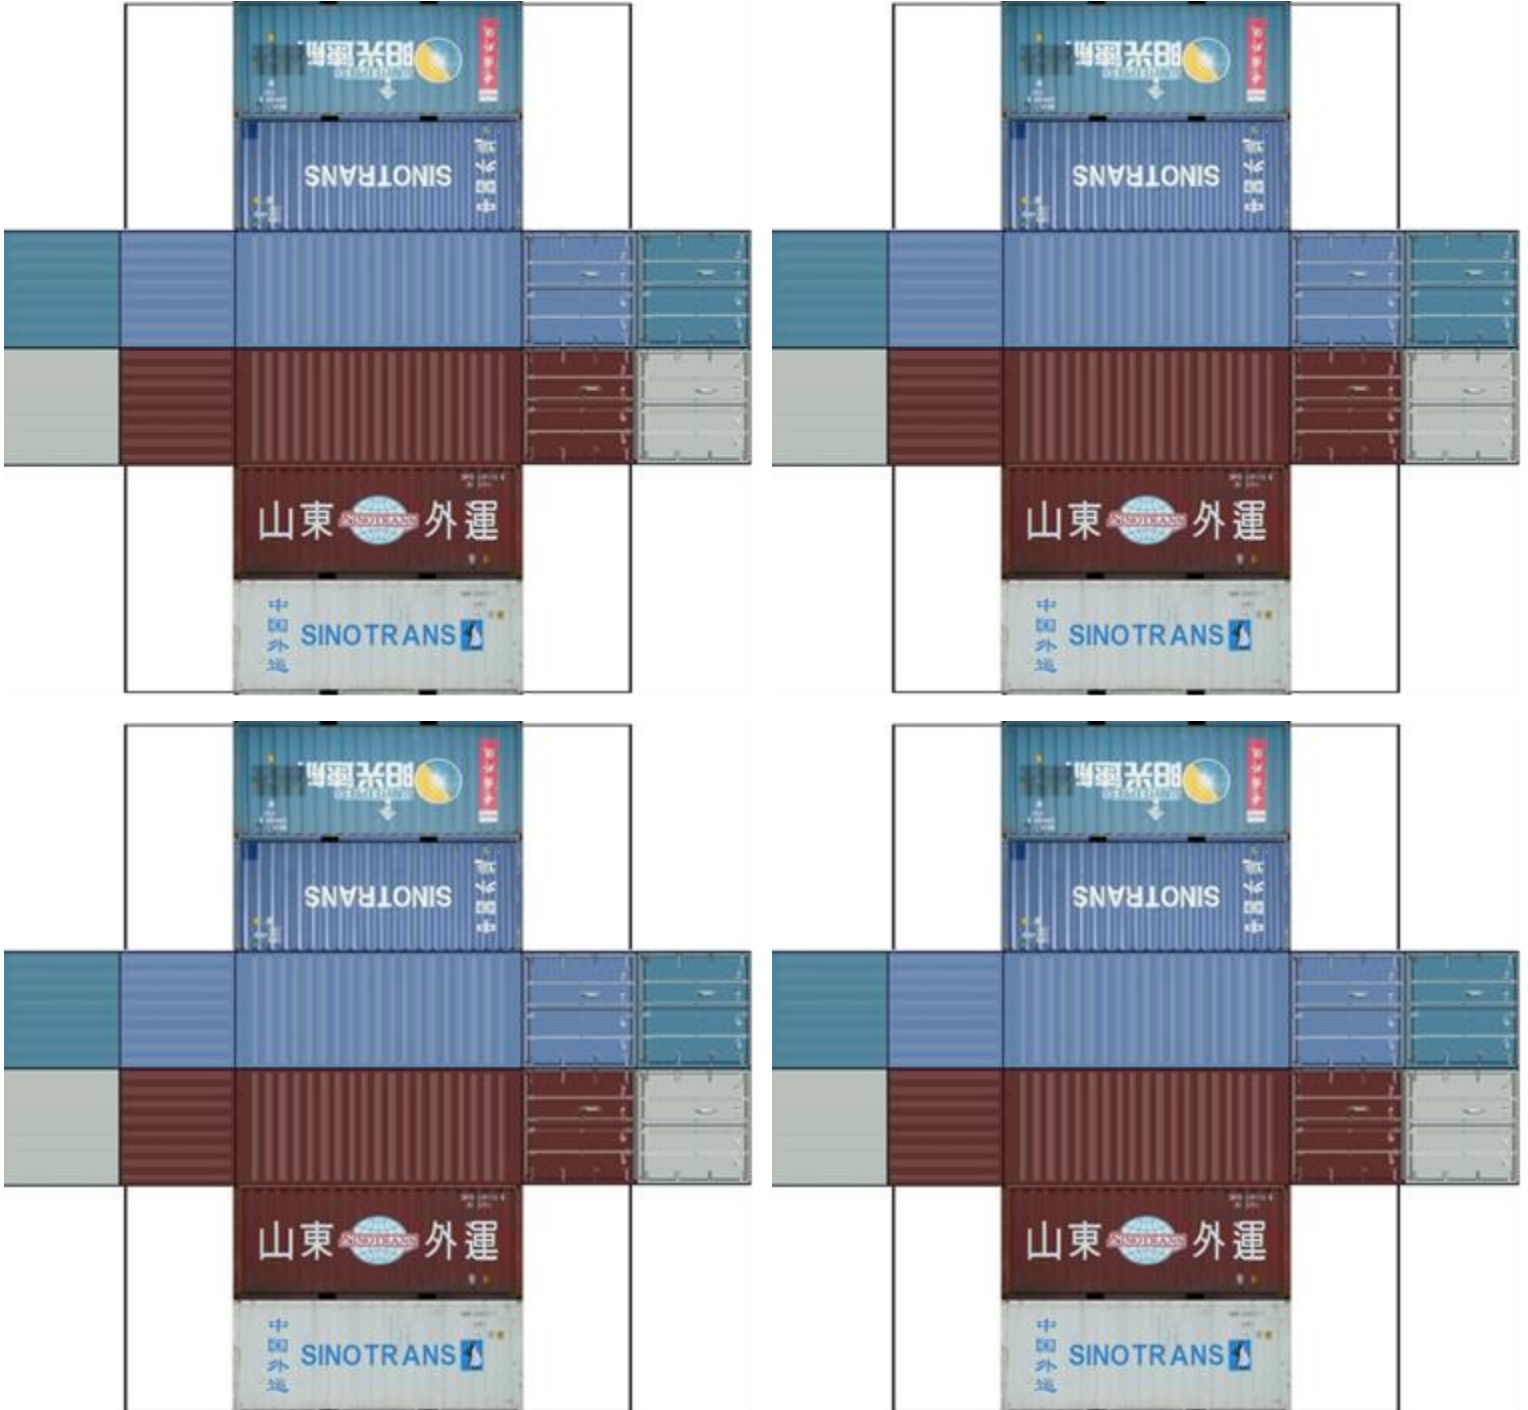

BUILD YOUR OWN (20ft STACK SHIPPING CONTAINERS 4 in 1)

Drawn By
www.krafttrains.com

Click to watch instructional video

For the best results print on 110lb printable card stock and set your printer on high quality printing & actual size.