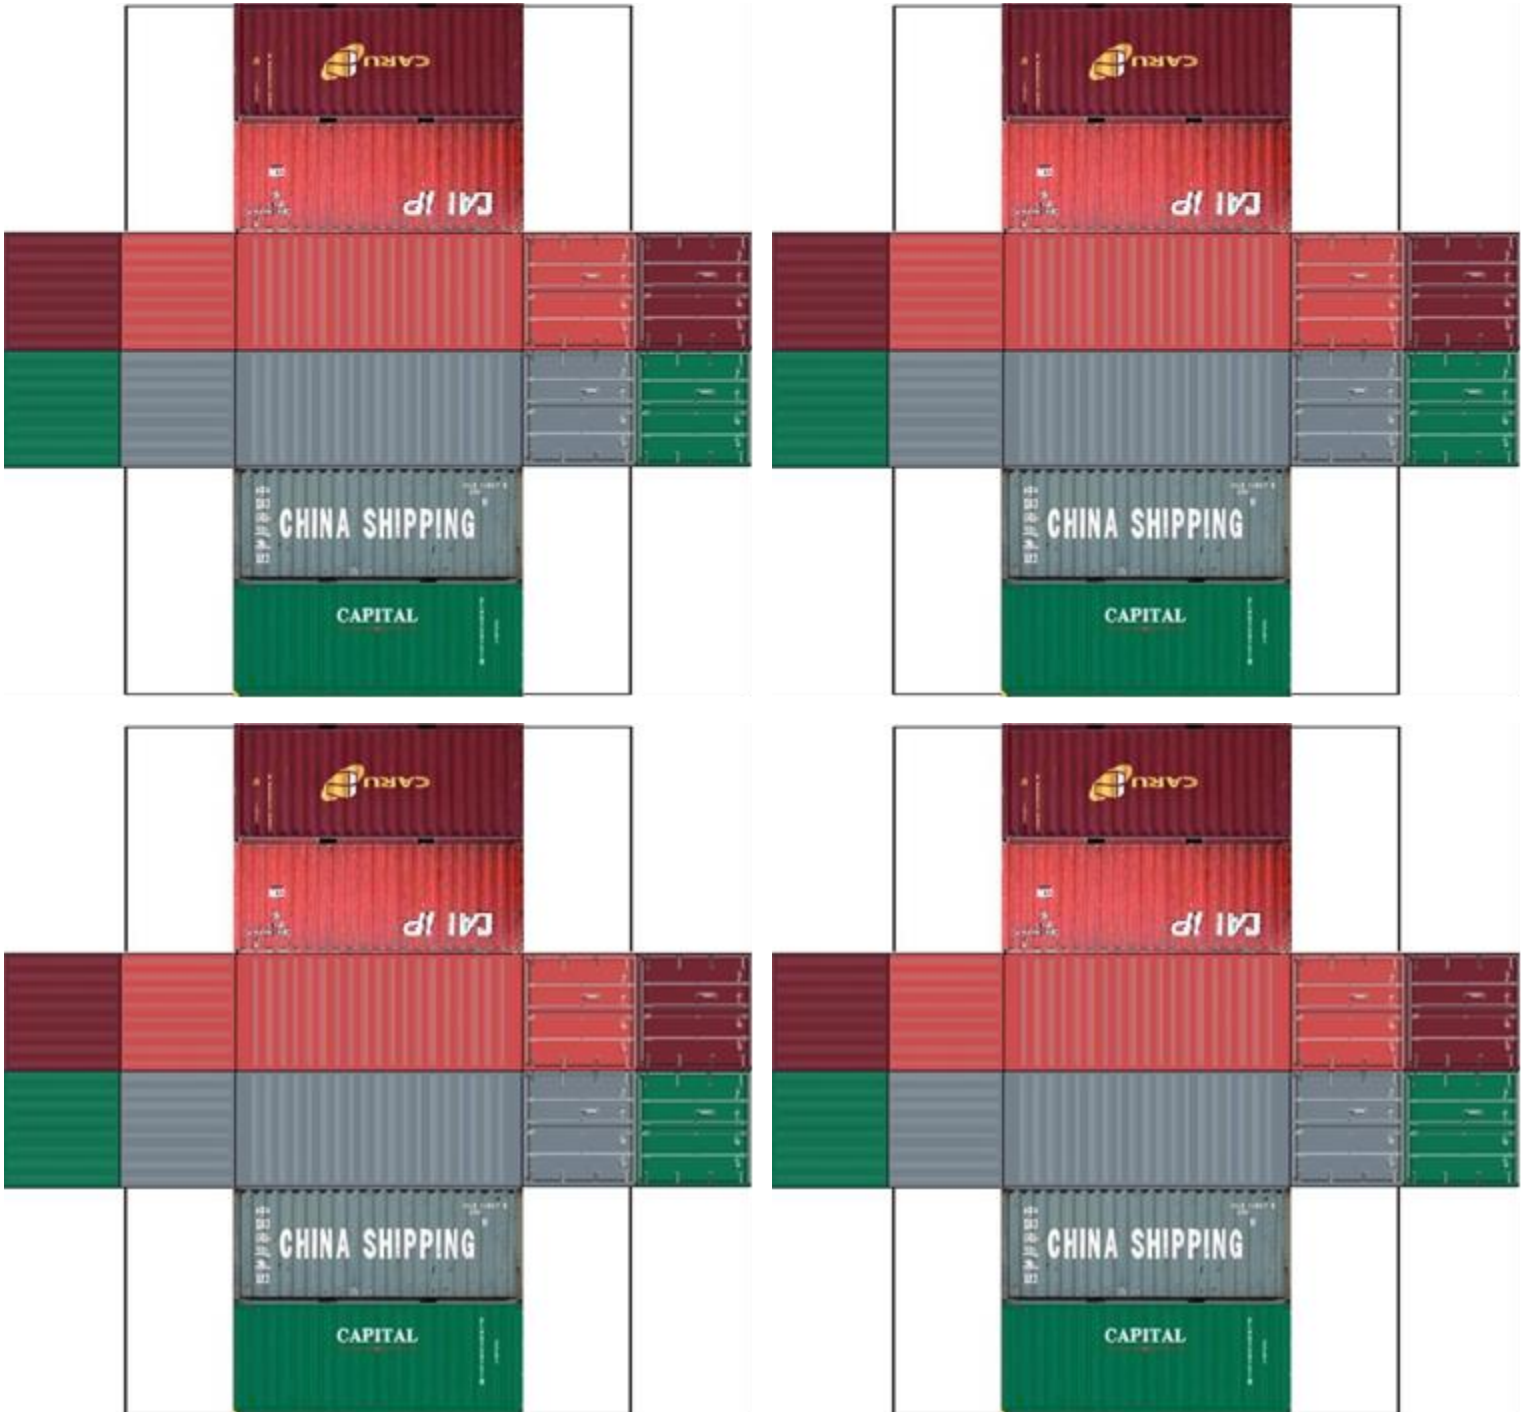

BUILD YOUR OWN (20ft STACK SHIPPING CONTAINERS 4 in 1)

Drawn By
www.krafttrains.com

Click to watch instructional video

For the best results print on 110lb printable card stock and set your printer on high quality printing & actual size.