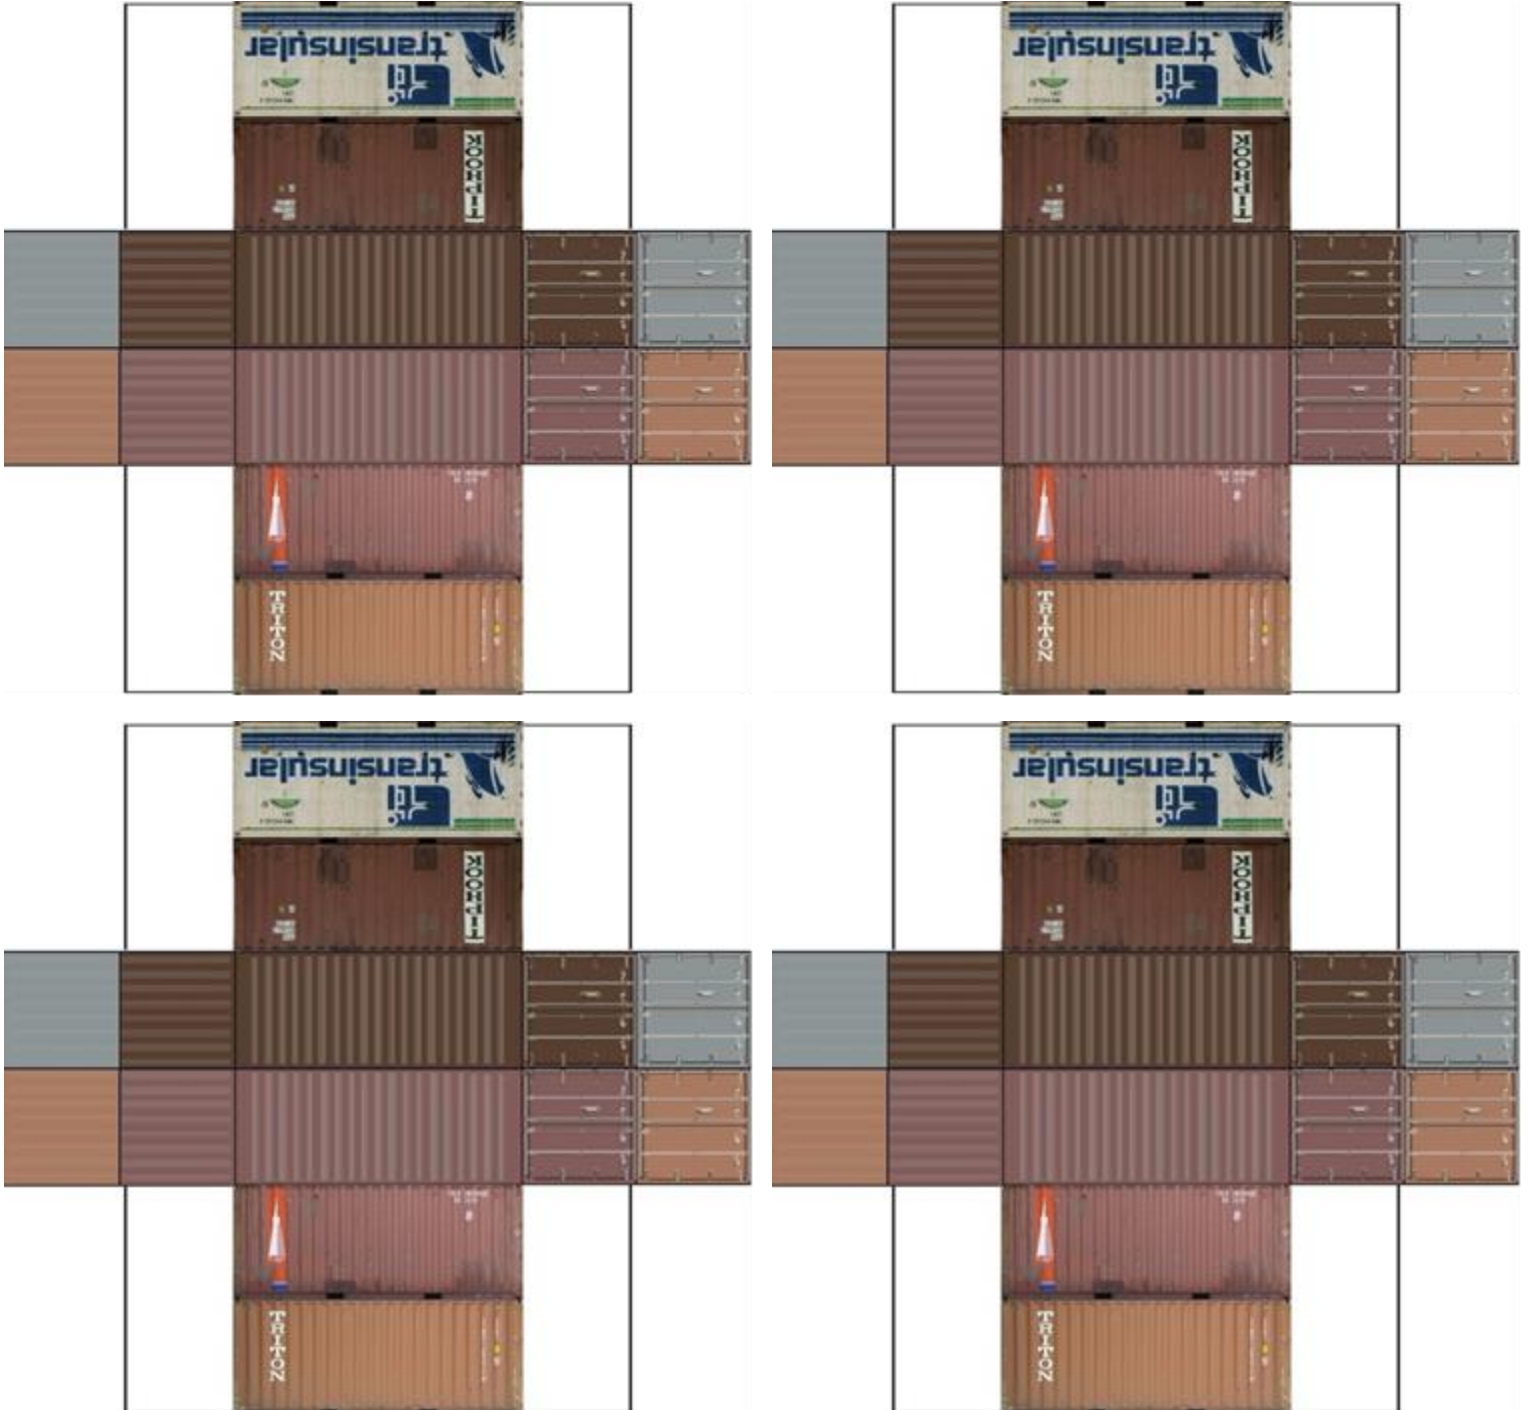

BUILD YOUR OWN (20ft STACK SHIPPING CONTAINERS 4 in 1)

Drawn By
www.krafttrains.com

Click to watch instructional video

For the best results print on 110lb printable card stock and set your printer on high quality printing & actual size.