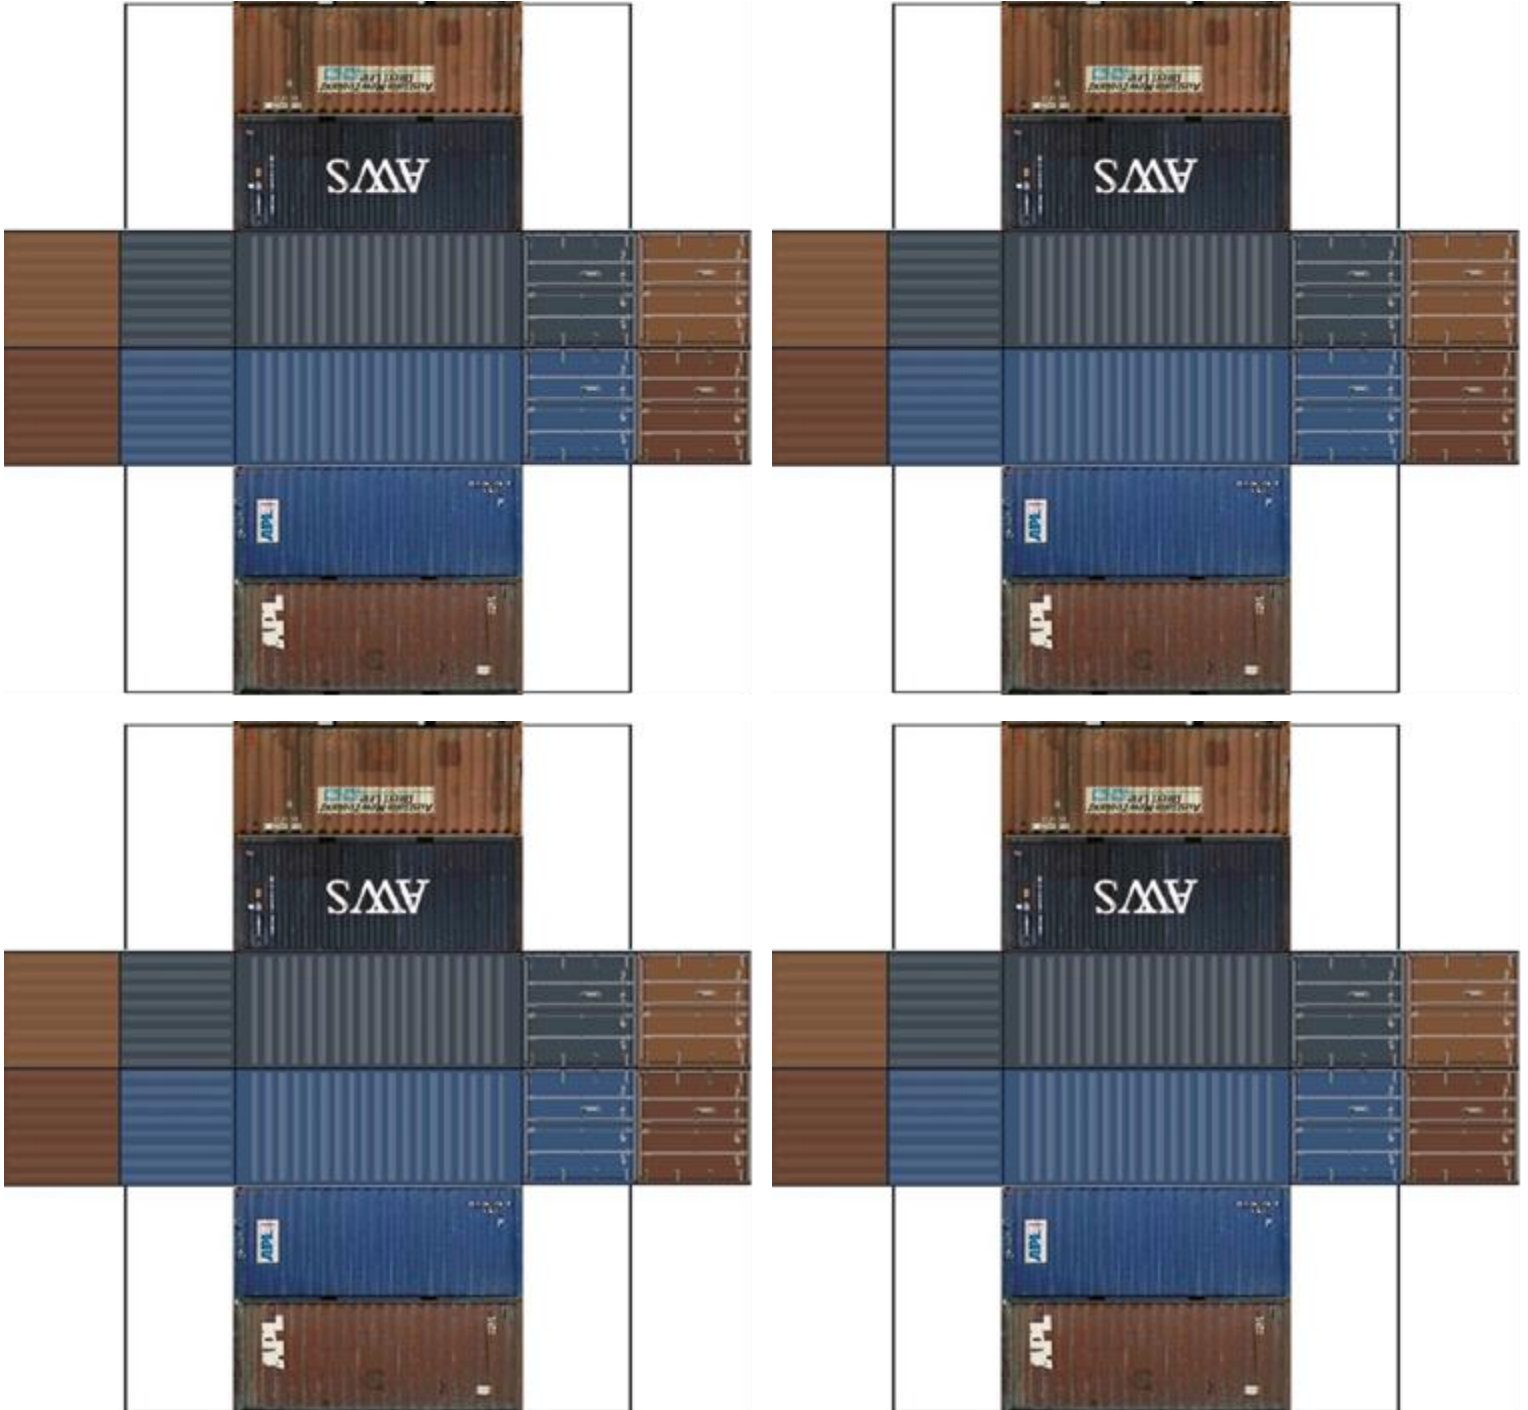

BUILD YOUR OWN (20ft STACK SHIPPING CONTAINERS 4 in 1)

Drawn By
www.krafttrains.com

Click to watch instructional video

For the best results print on 110lb printable card stock and set your printer on high quality printing & actual size.