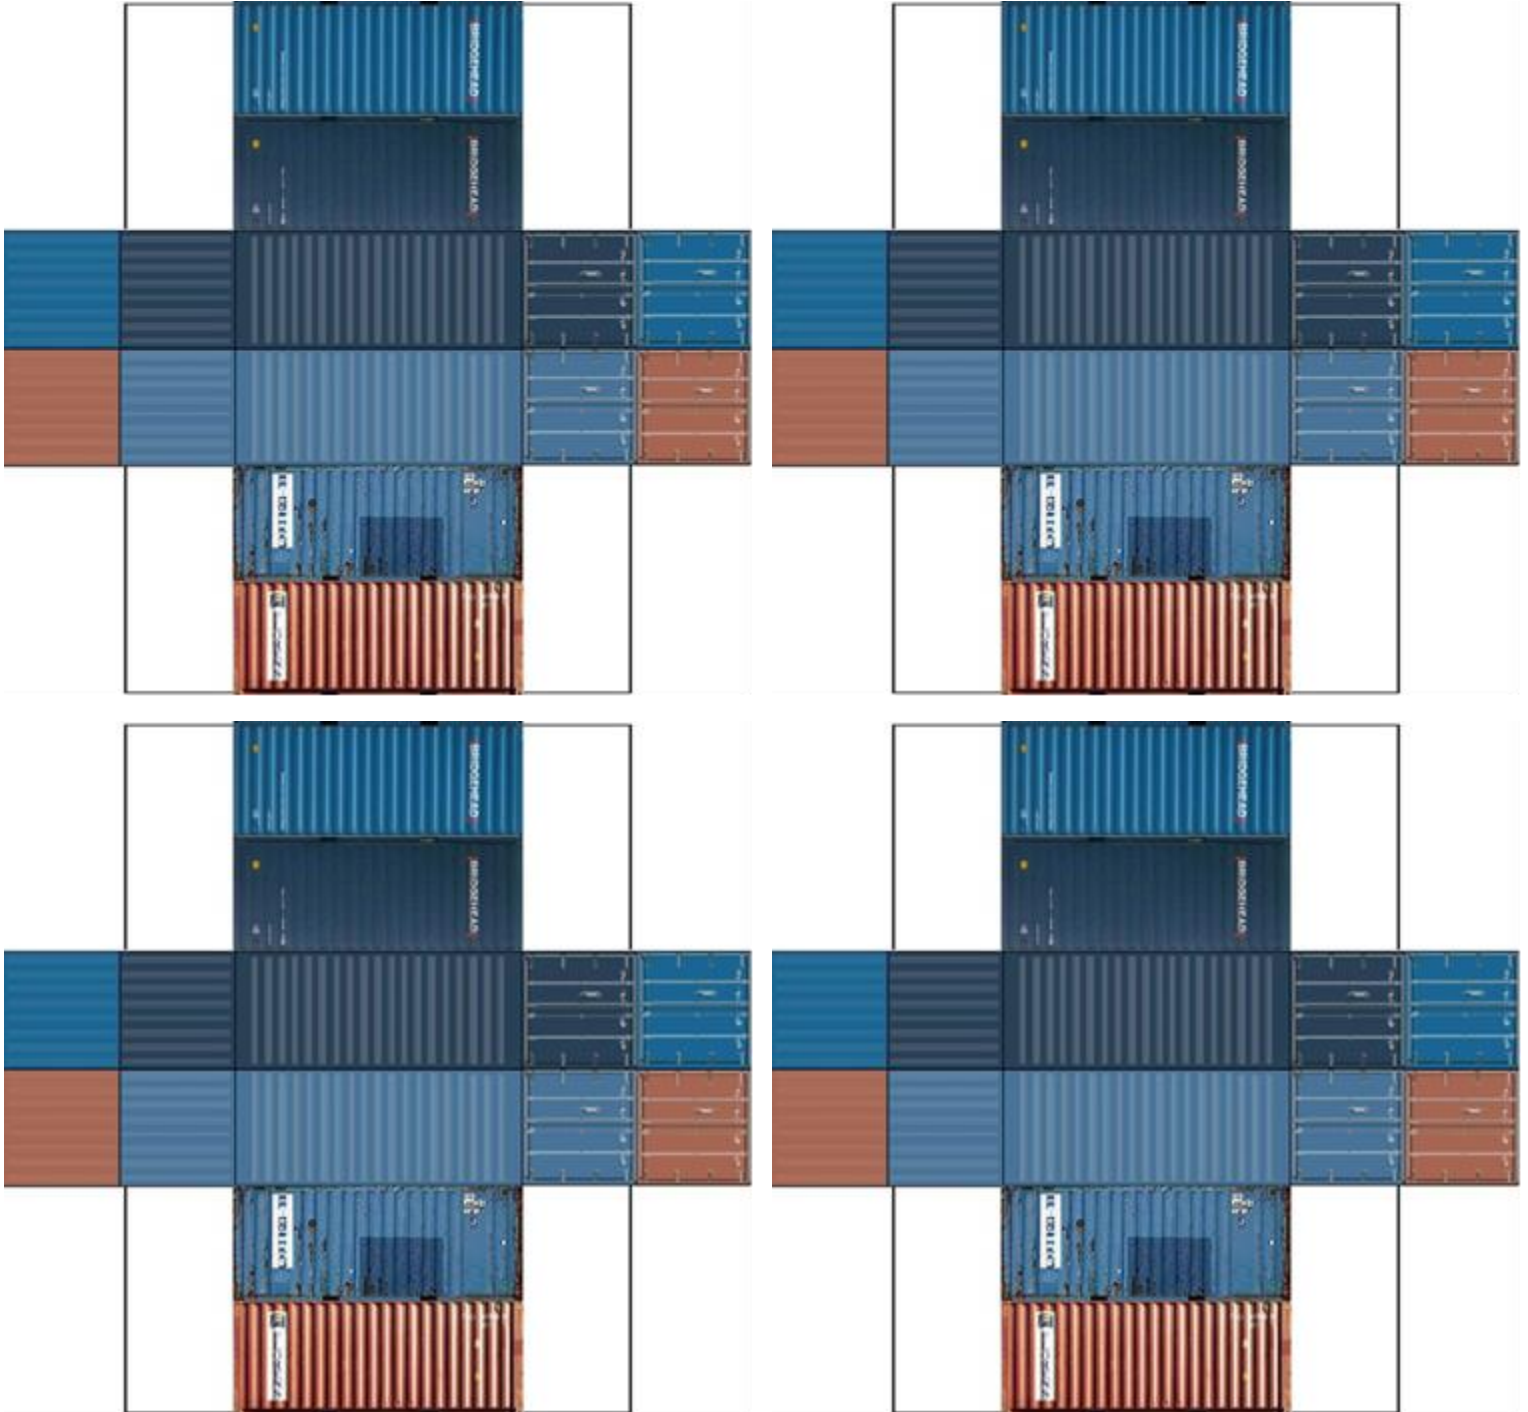

BUILD YOUR OWN (20ft STACK SHIPPING CONTAINERS 4 in 1)

Drawn By
www.krafttrains.com

Click to watch instructional video

For the best results print on 110lb printable card stock and set your printer on high quality printing & actual size.