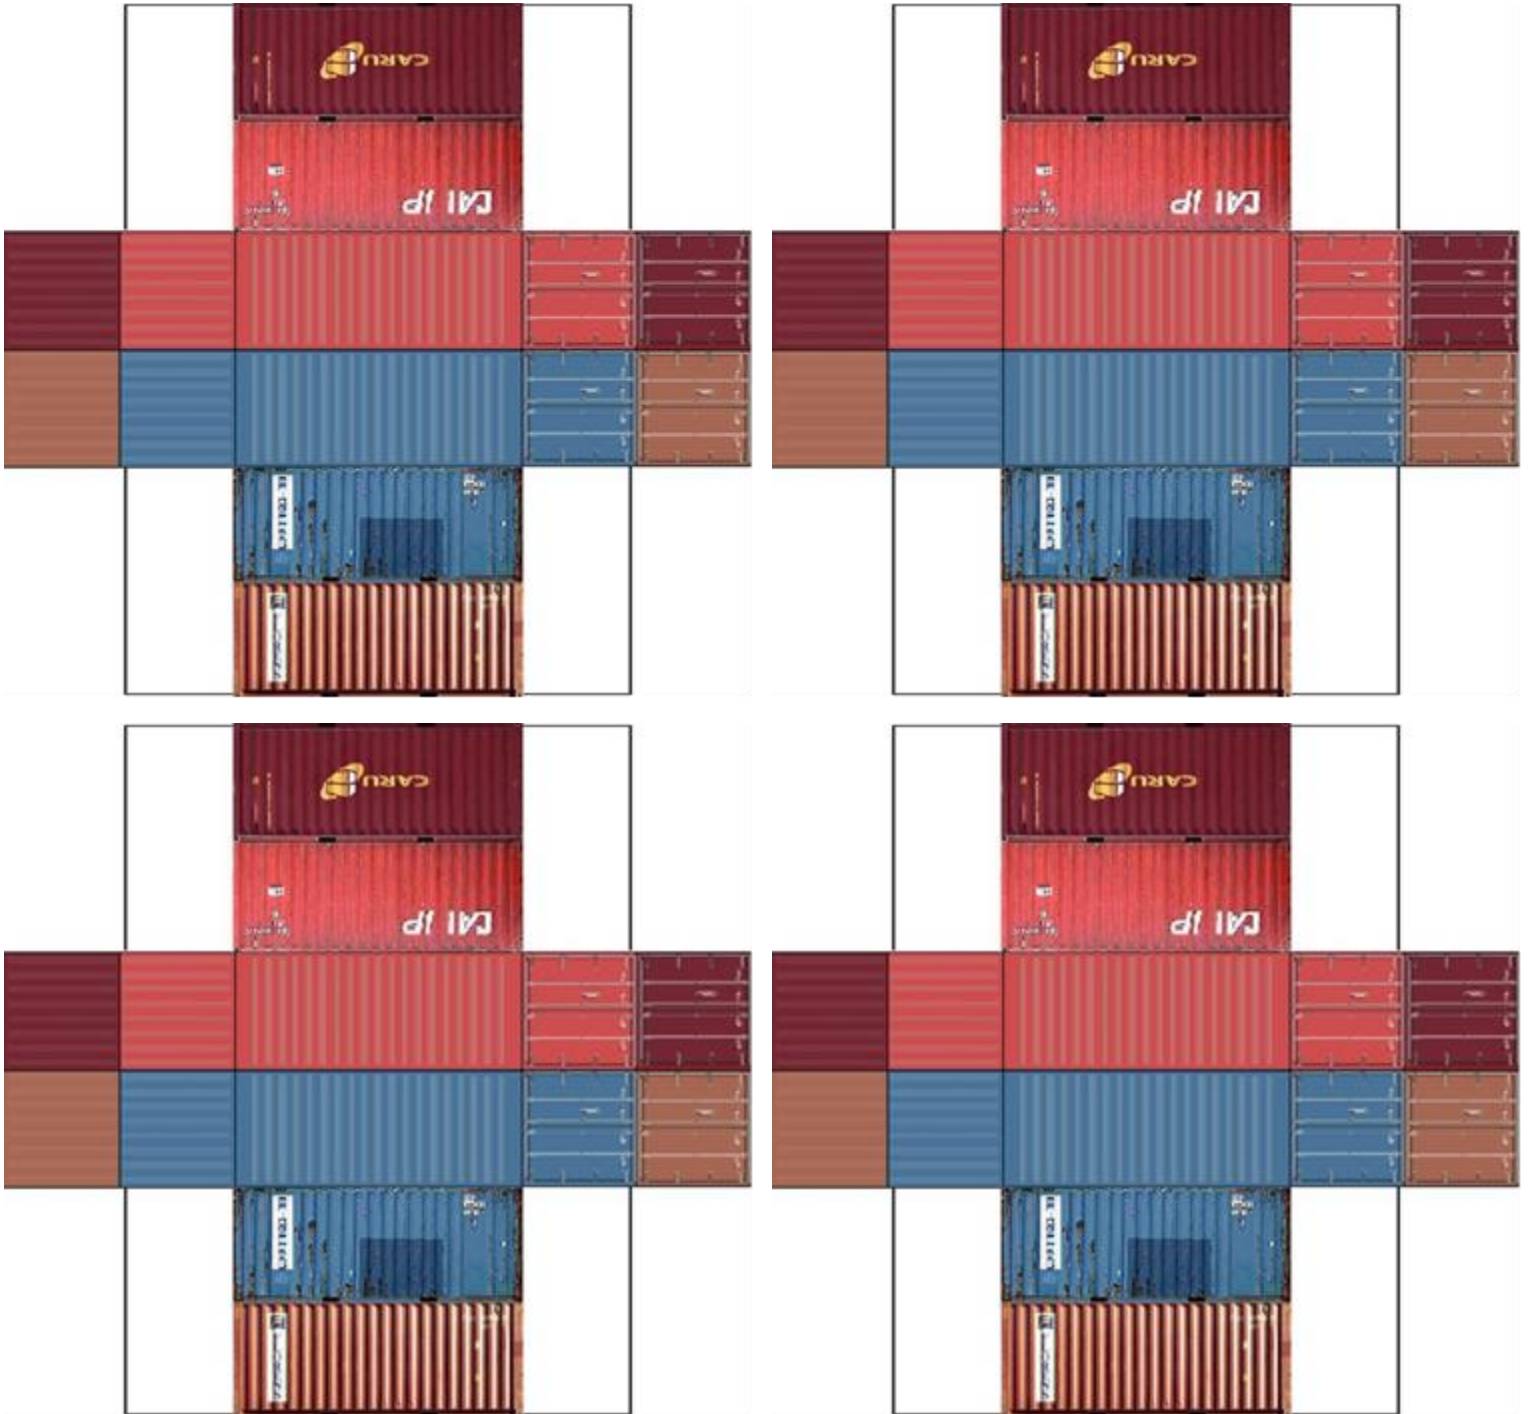

BUILD YOUR OWN (20ft STACK SHIPPING CONTAINERS 4 in 1)

Drawn By
www.krafttrains.com

Click to watch instructional video

For the best results print on 110lb printable card stock and set your printer on high quality printing & actual size.