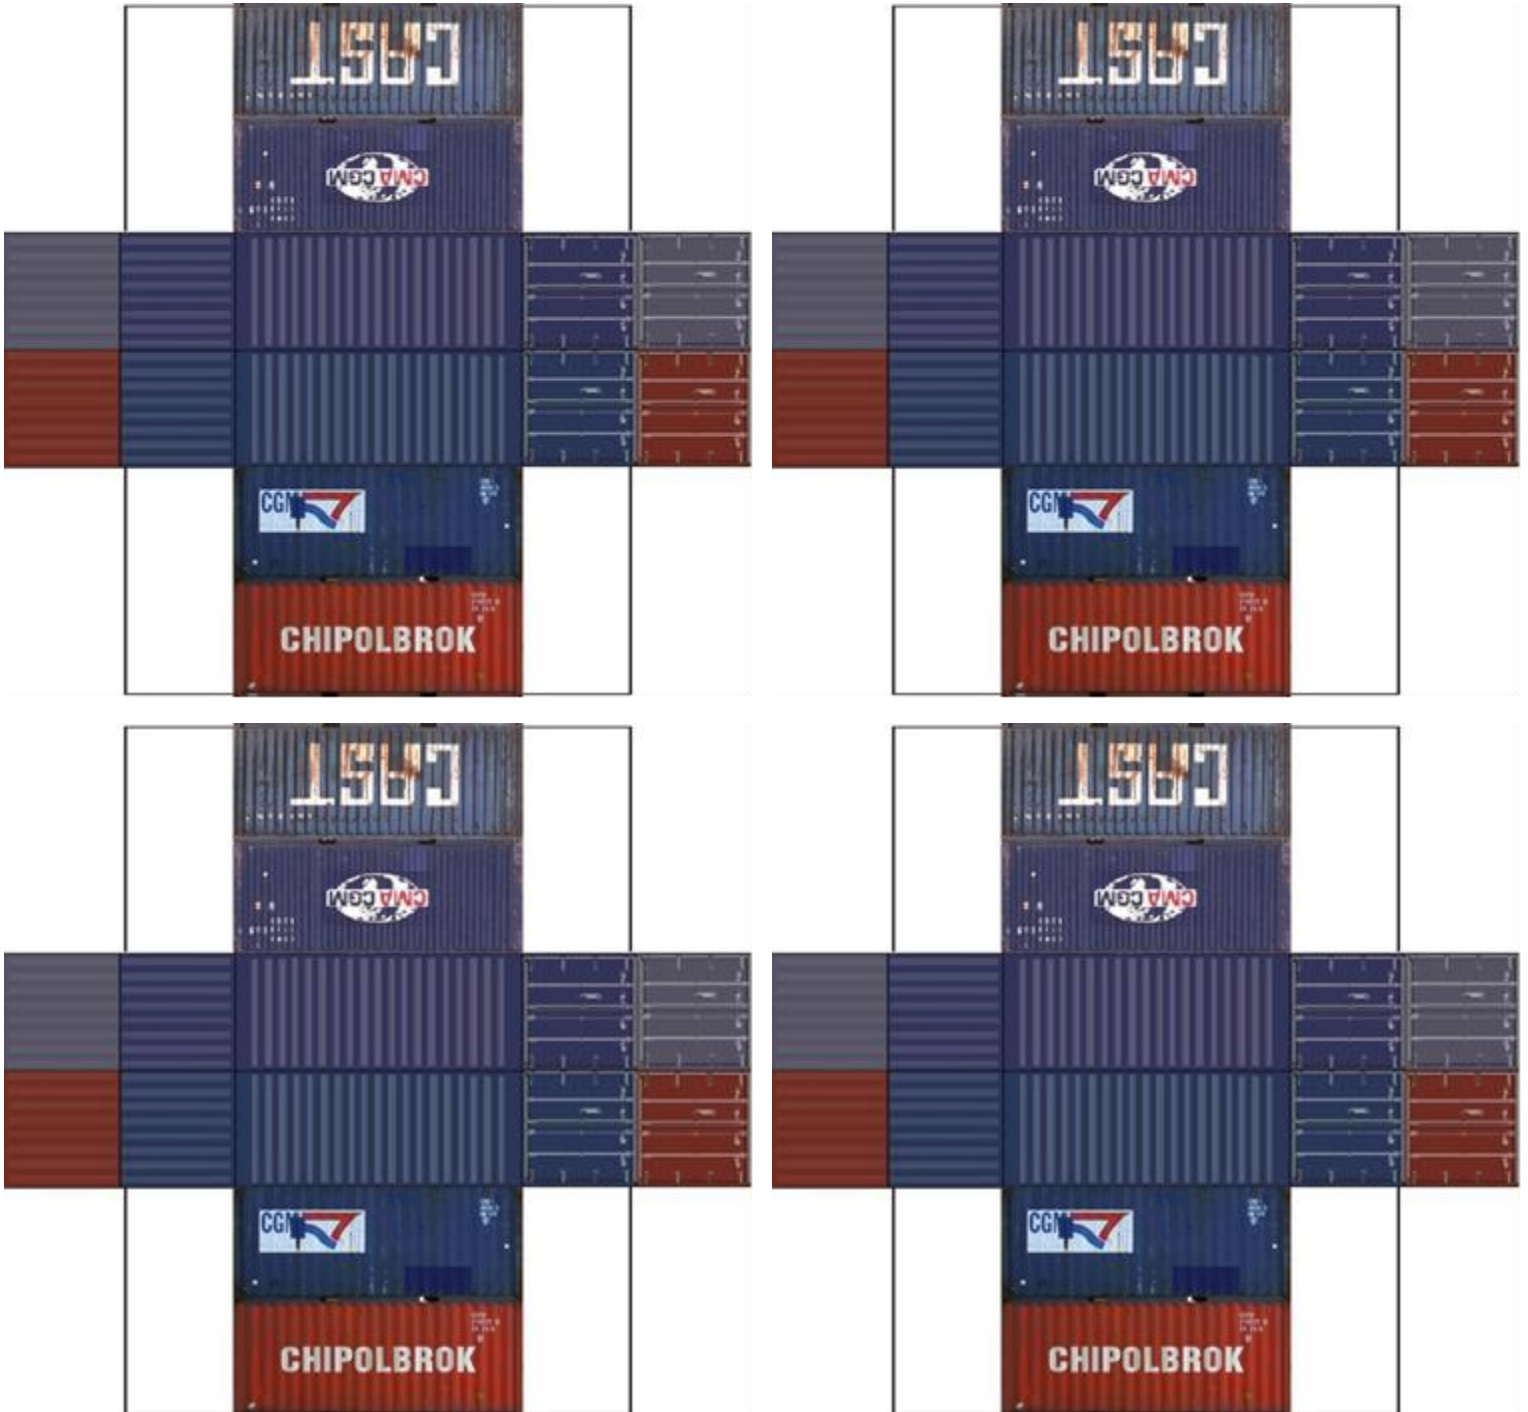

BUILD YOUR OWN (20ft STACK SHIPPING CONTAINERS 4 in 1)

Drawn By
www.krafttrains.com

Click to watch instructional video

For the best results print on 110lb printable card stock and set your printer on high quality printing & actual size.