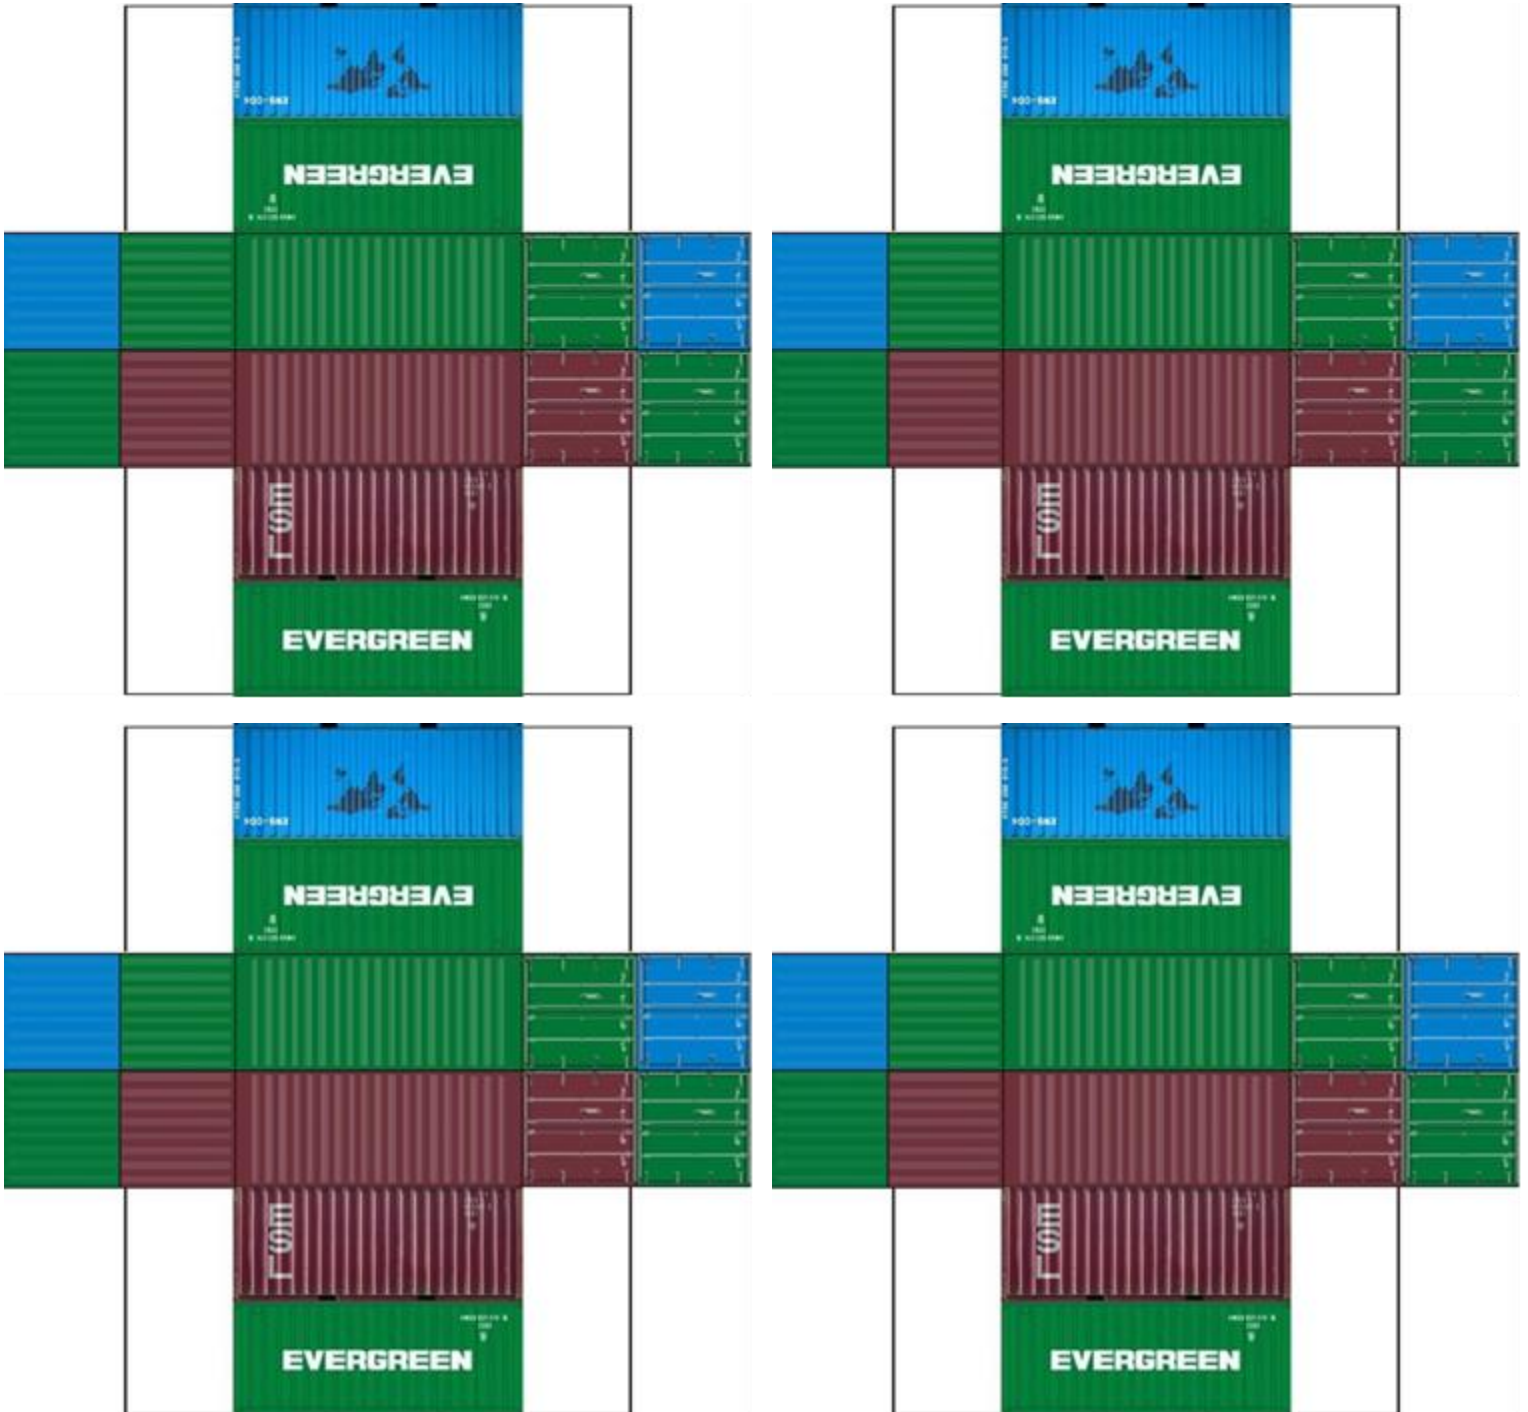

BUILD YOUR OWN (20ft STACK SHIPPING CONTAINERS 4 in 1)

Drawn By
www.krafttrains.com

Click to watch instructional video

For the best results print on 110lb printable card stock and set your printer on high quality printing & actual size.