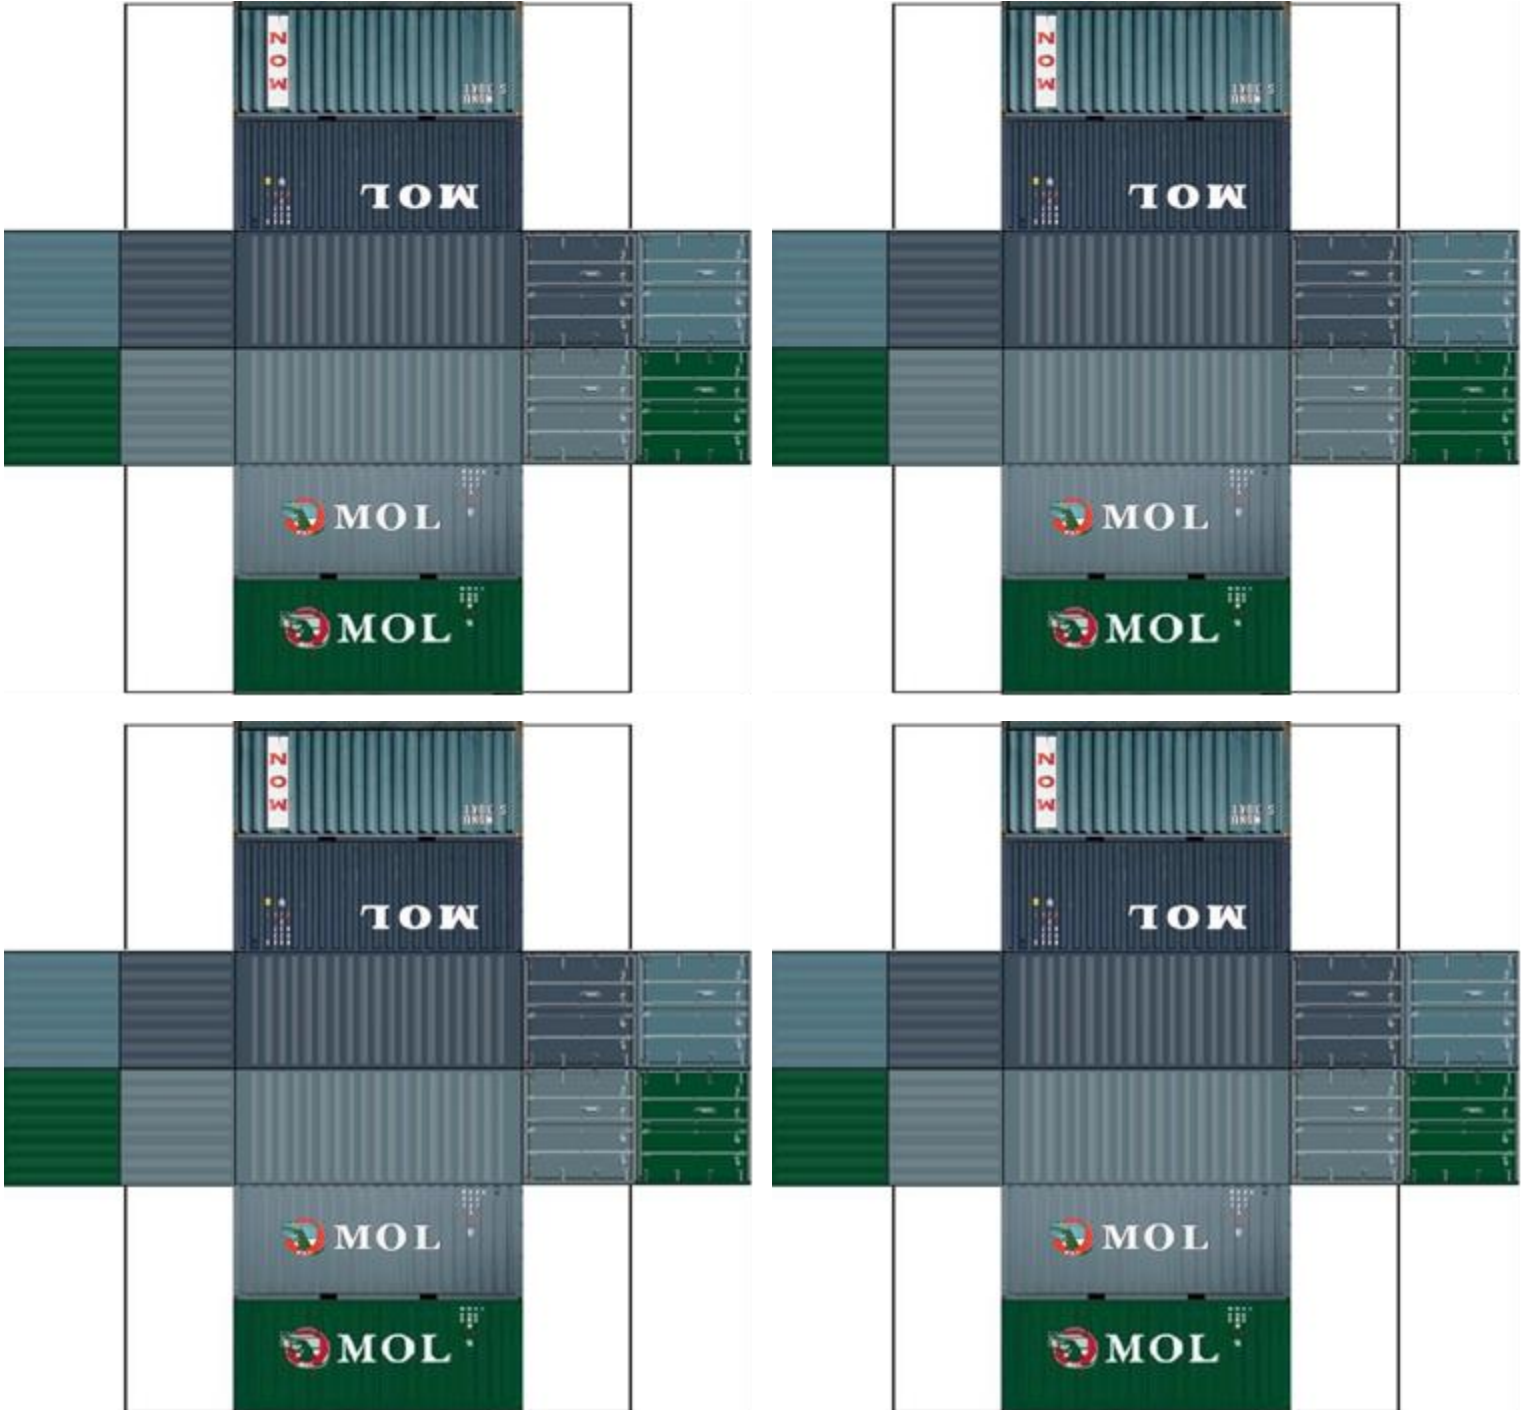

BUILD YOUR OWN (20ft STACK SHIPPING CONTAINERS 4 in 1)

Drawn By
www.krafttrains.com

Click to watch instructional video

For the best results print on 110lb printable card stock and set your printer on high quality printing & actual size.