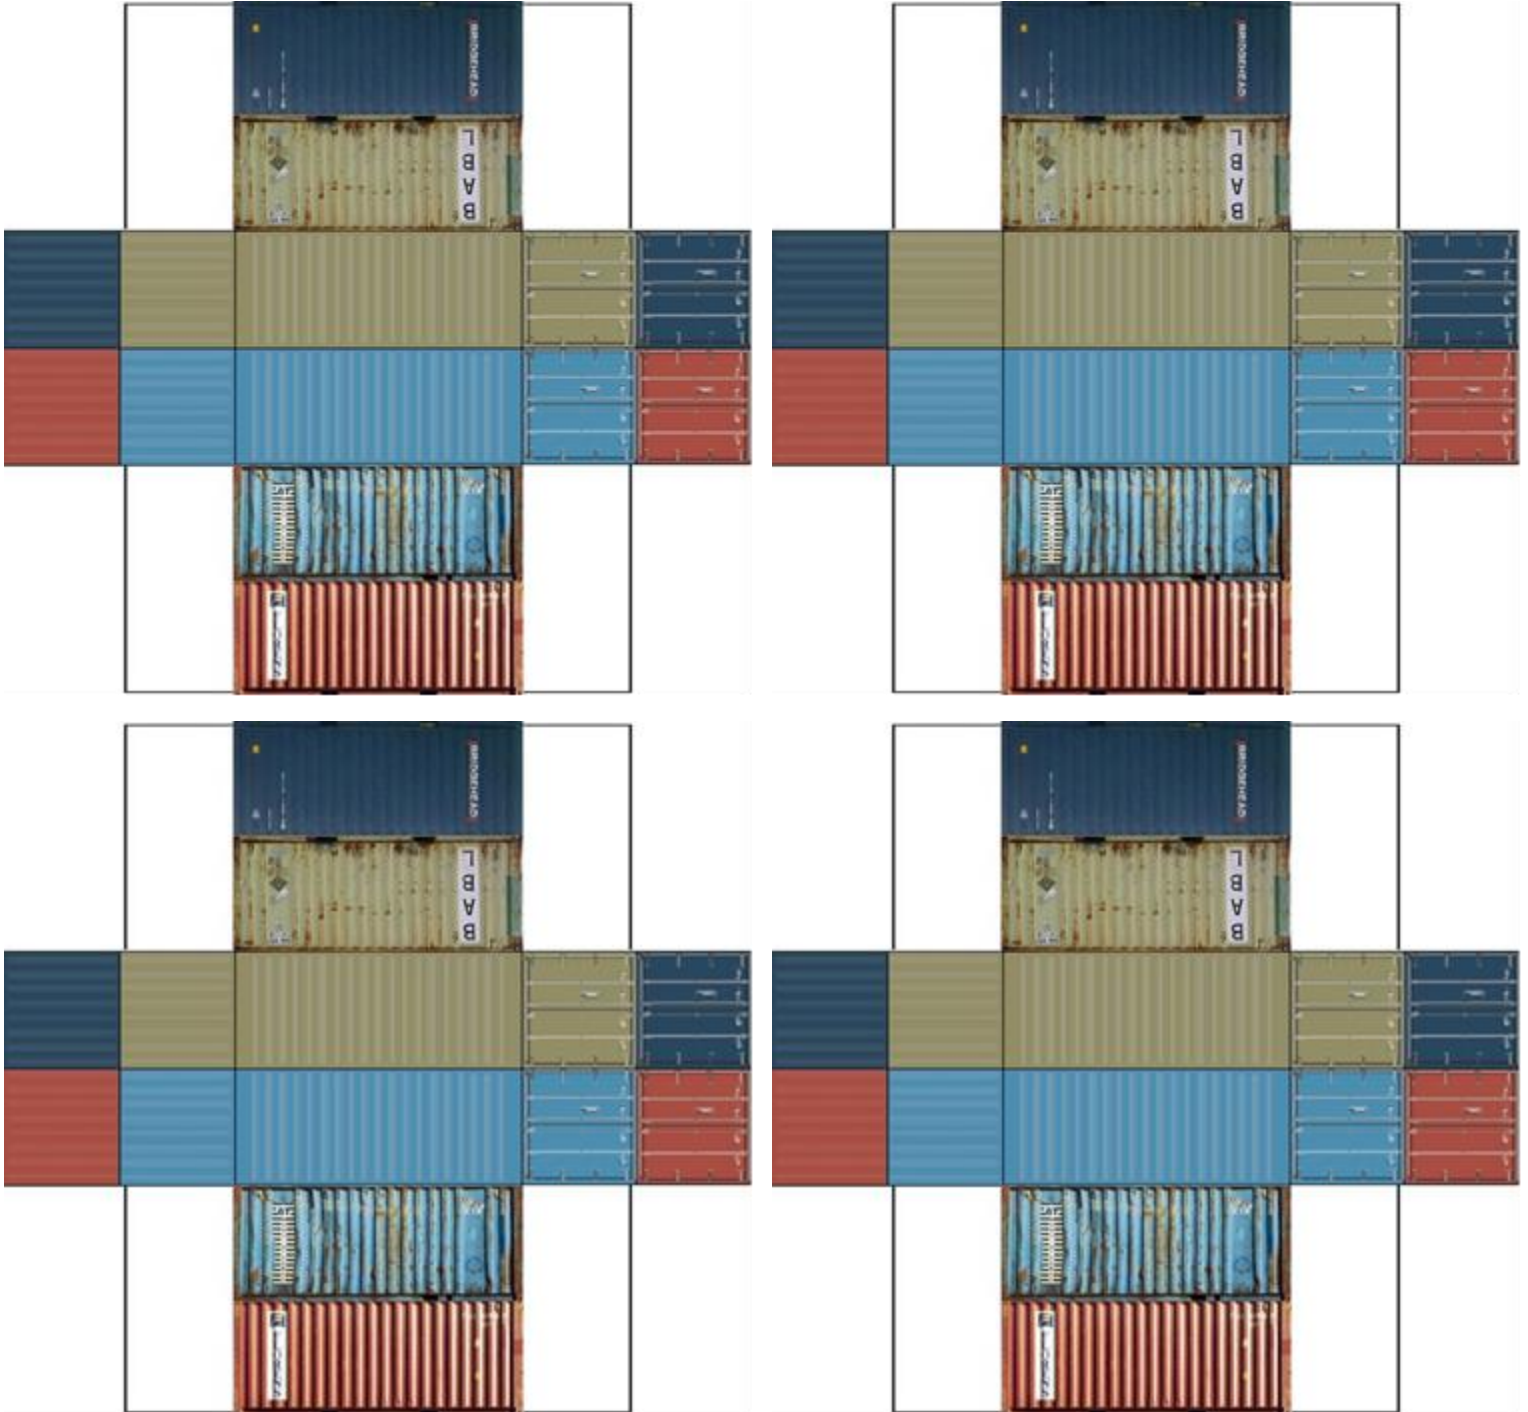

BUILD YOUR OWN (20ft STACK SHIPPING CONTAINERS 4 in 1)

Drawn By
www.krafttrains.com

Click to watch instructional video

For the best results print on 110lb printable card stock and set your printer on high quality printing & actual size.