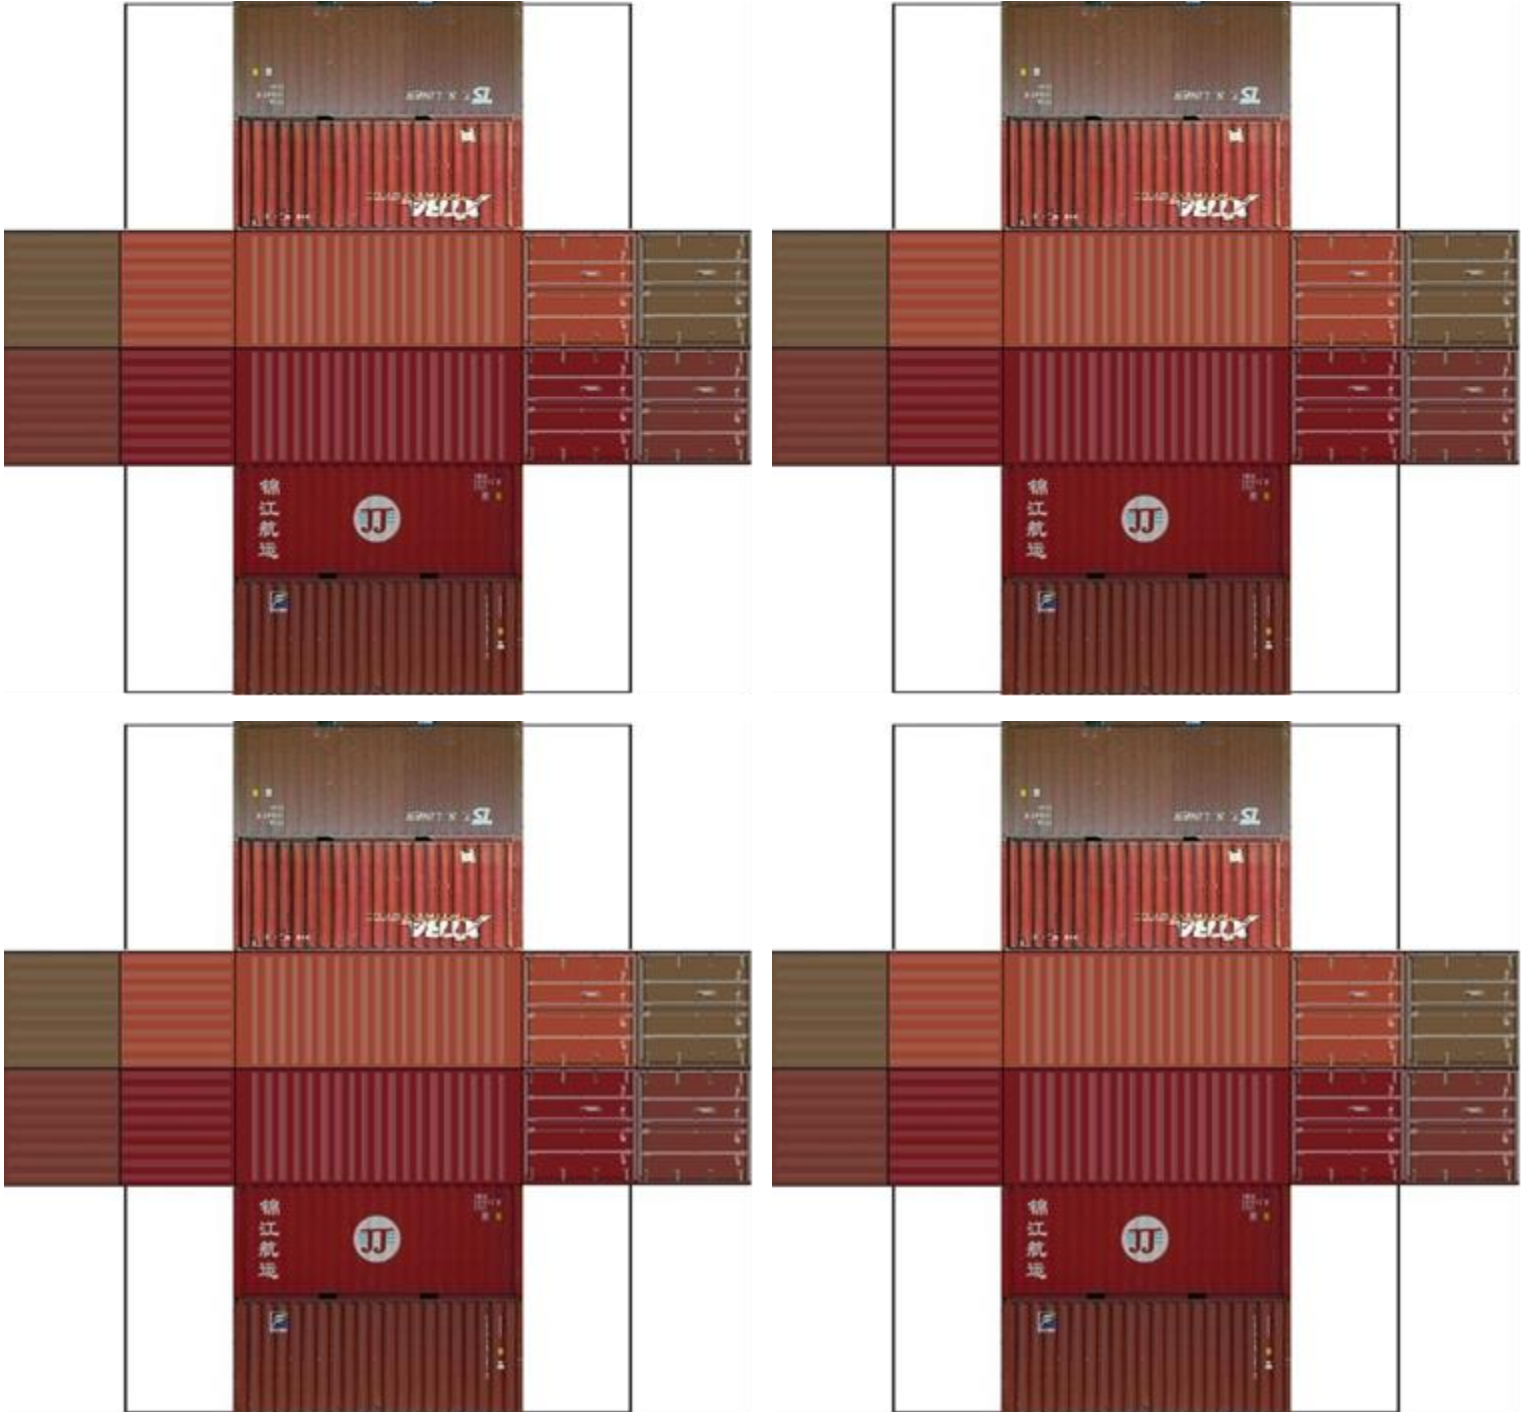

BUILD YOUR OWN (20ft STACK SHIPPING CONTAINERS 4 in 1)

Drawn By
www.krafttrains.com

Click to watch instructional video

For the best results print on 110lb printable card stock and set your printer on high quality printing & actual size.