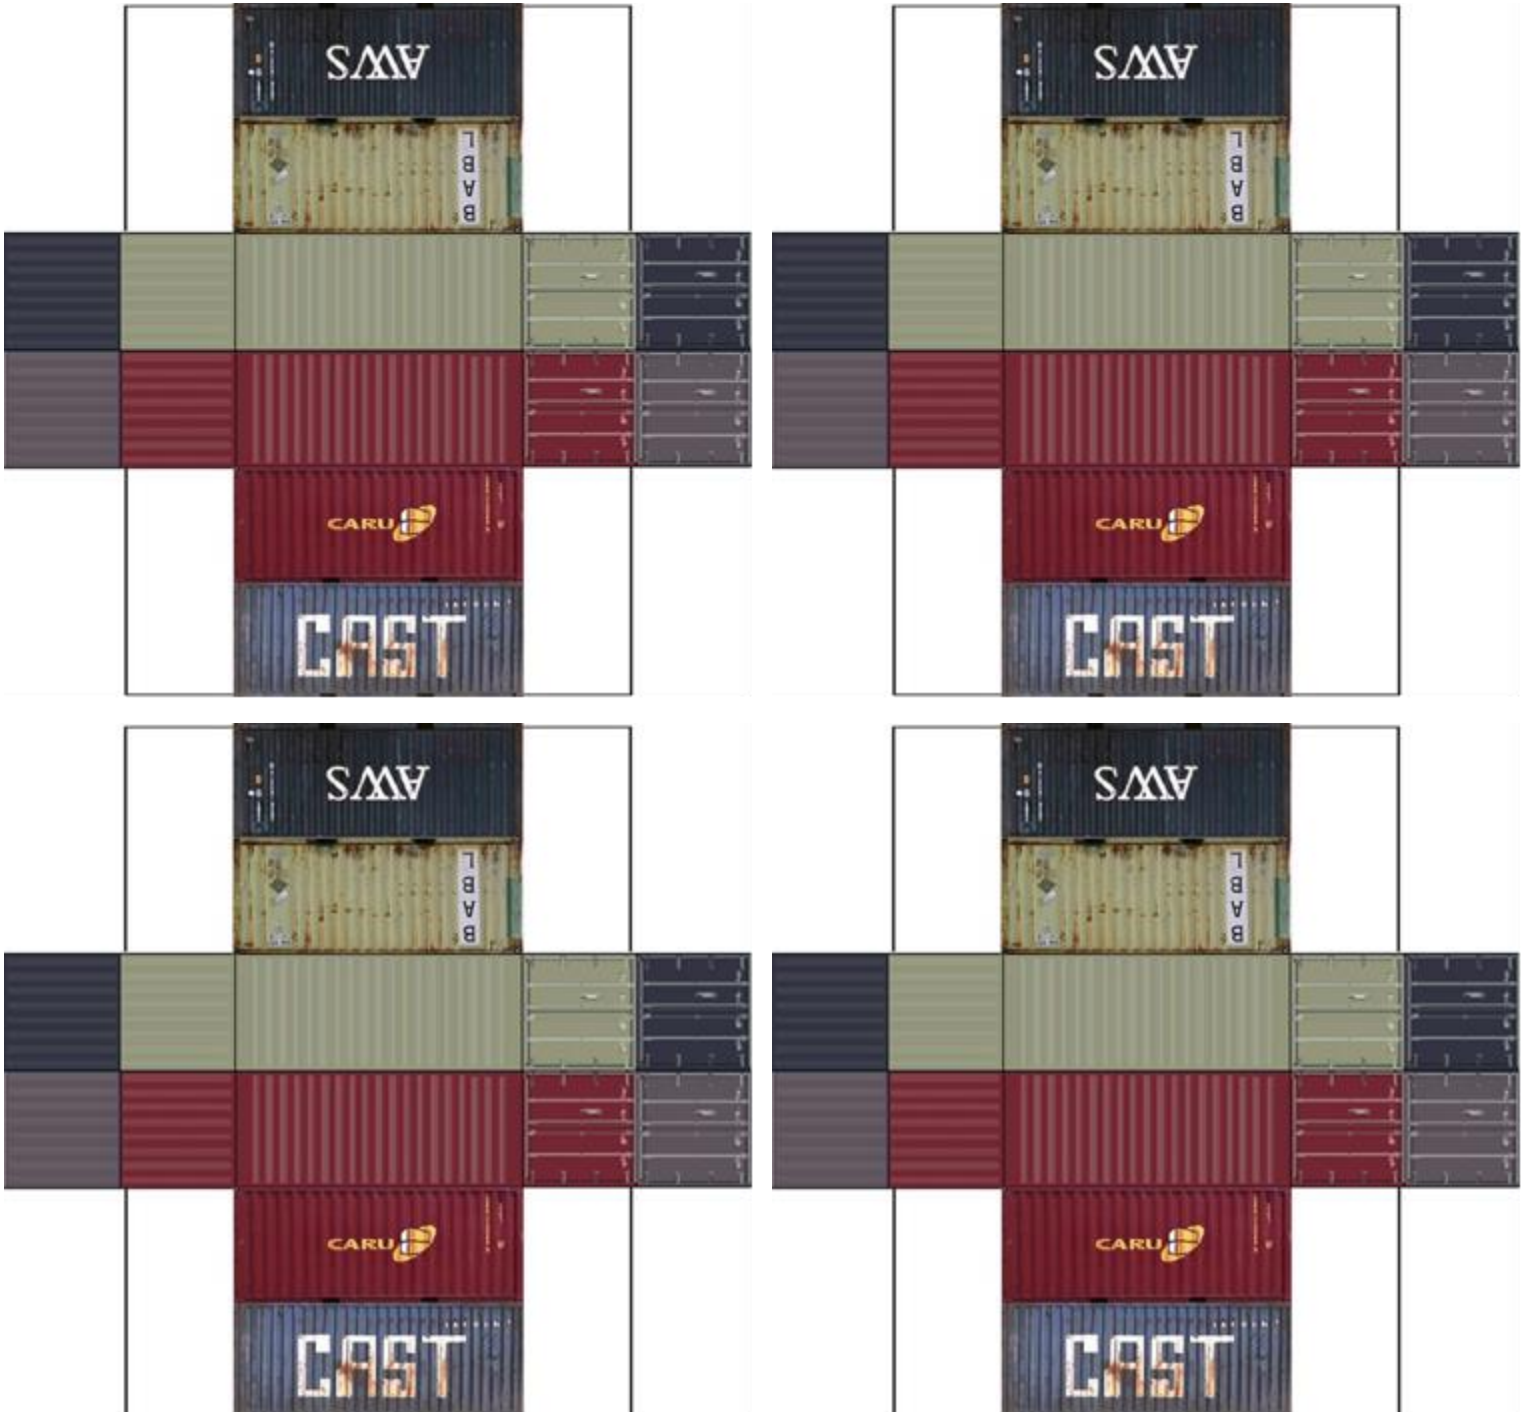

BUILD YOUR OWN (20ft STACK SHIPPING CONTAINERS 4 in 1)

Drawn By
www.krafttrains.com

Click to watch instructional video

For the best results print on 110lb printable card stock and set your printer on high quality printing & actual size.