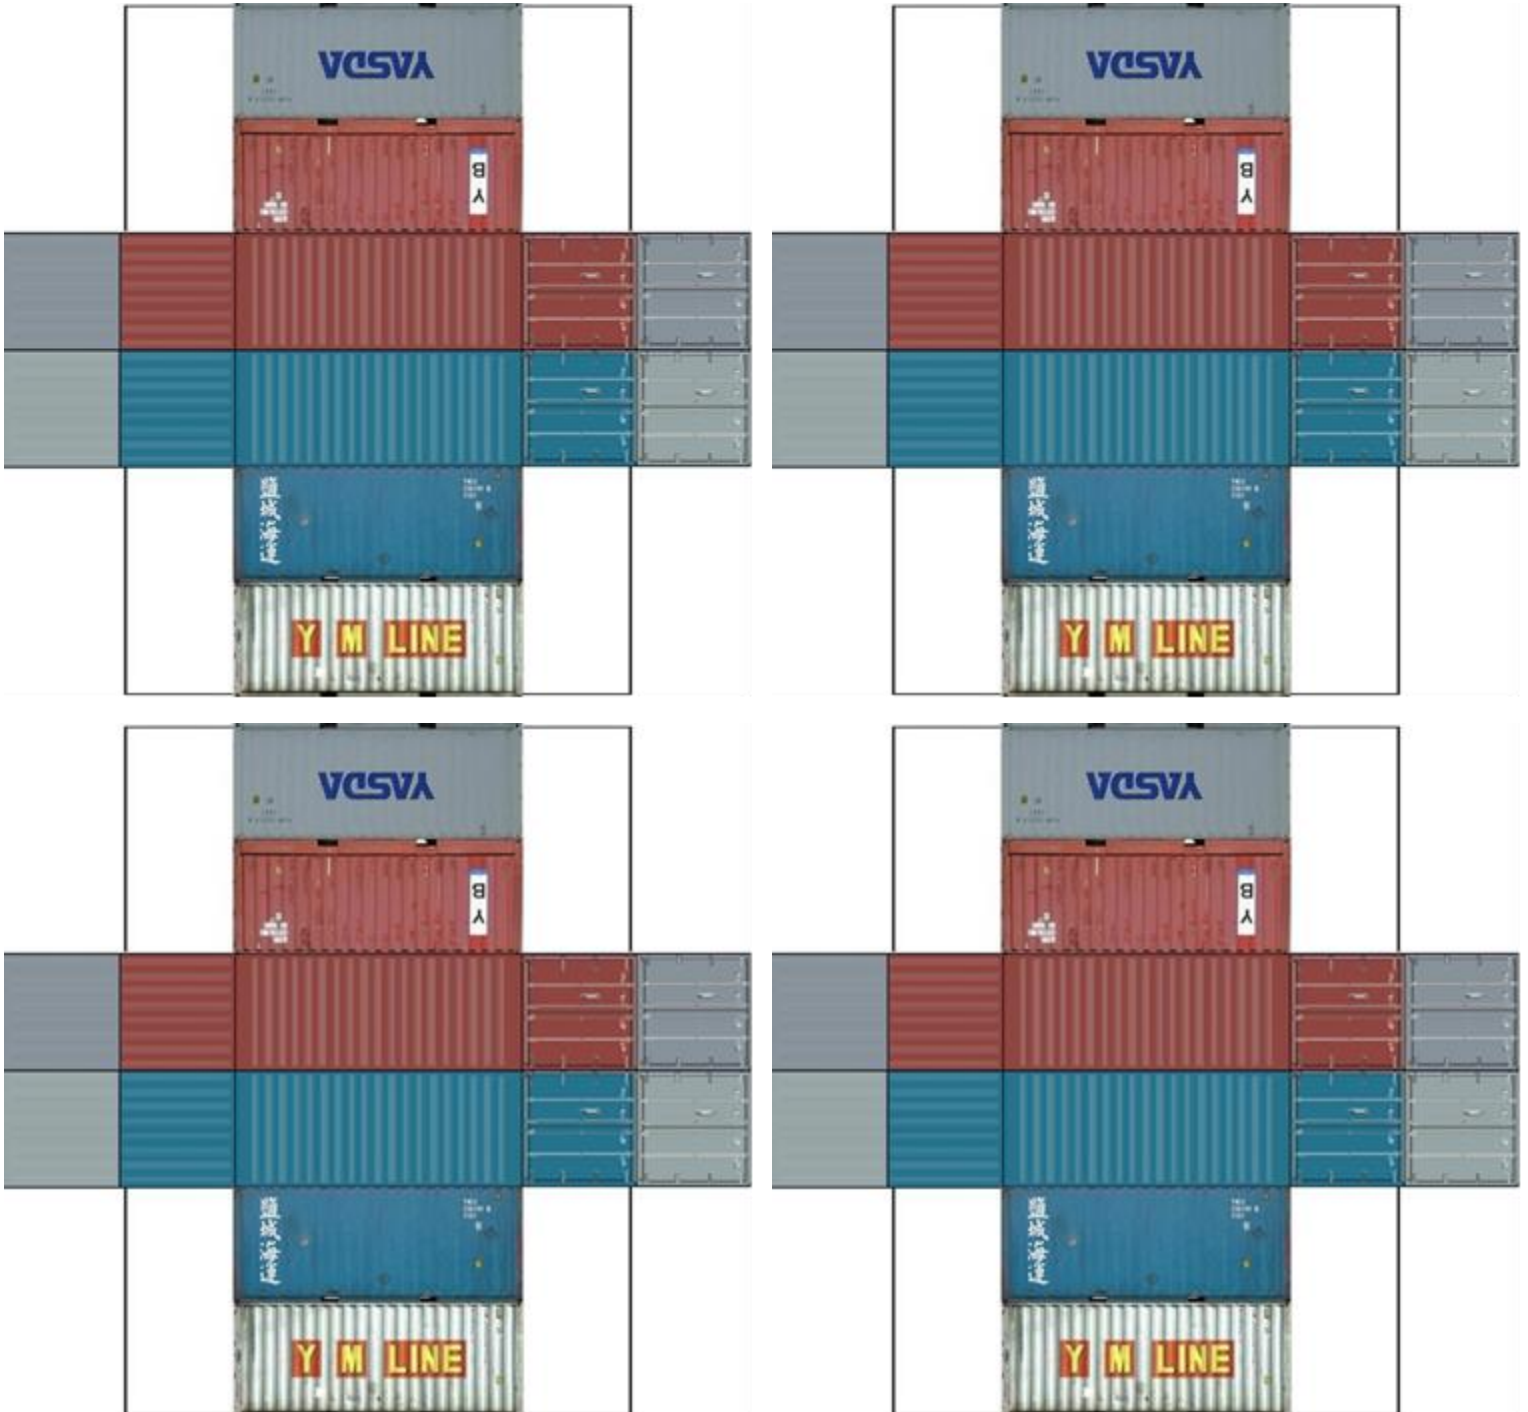

BUILD YOUR OWN (20ft STACK SHIPPING CONTAINERS 4 in 1)

Drawn By
www.krafttrains.com

Click to watch instructional video

For the best results print on 110lb printable card stock and set your printer on high quality printing & actual size.