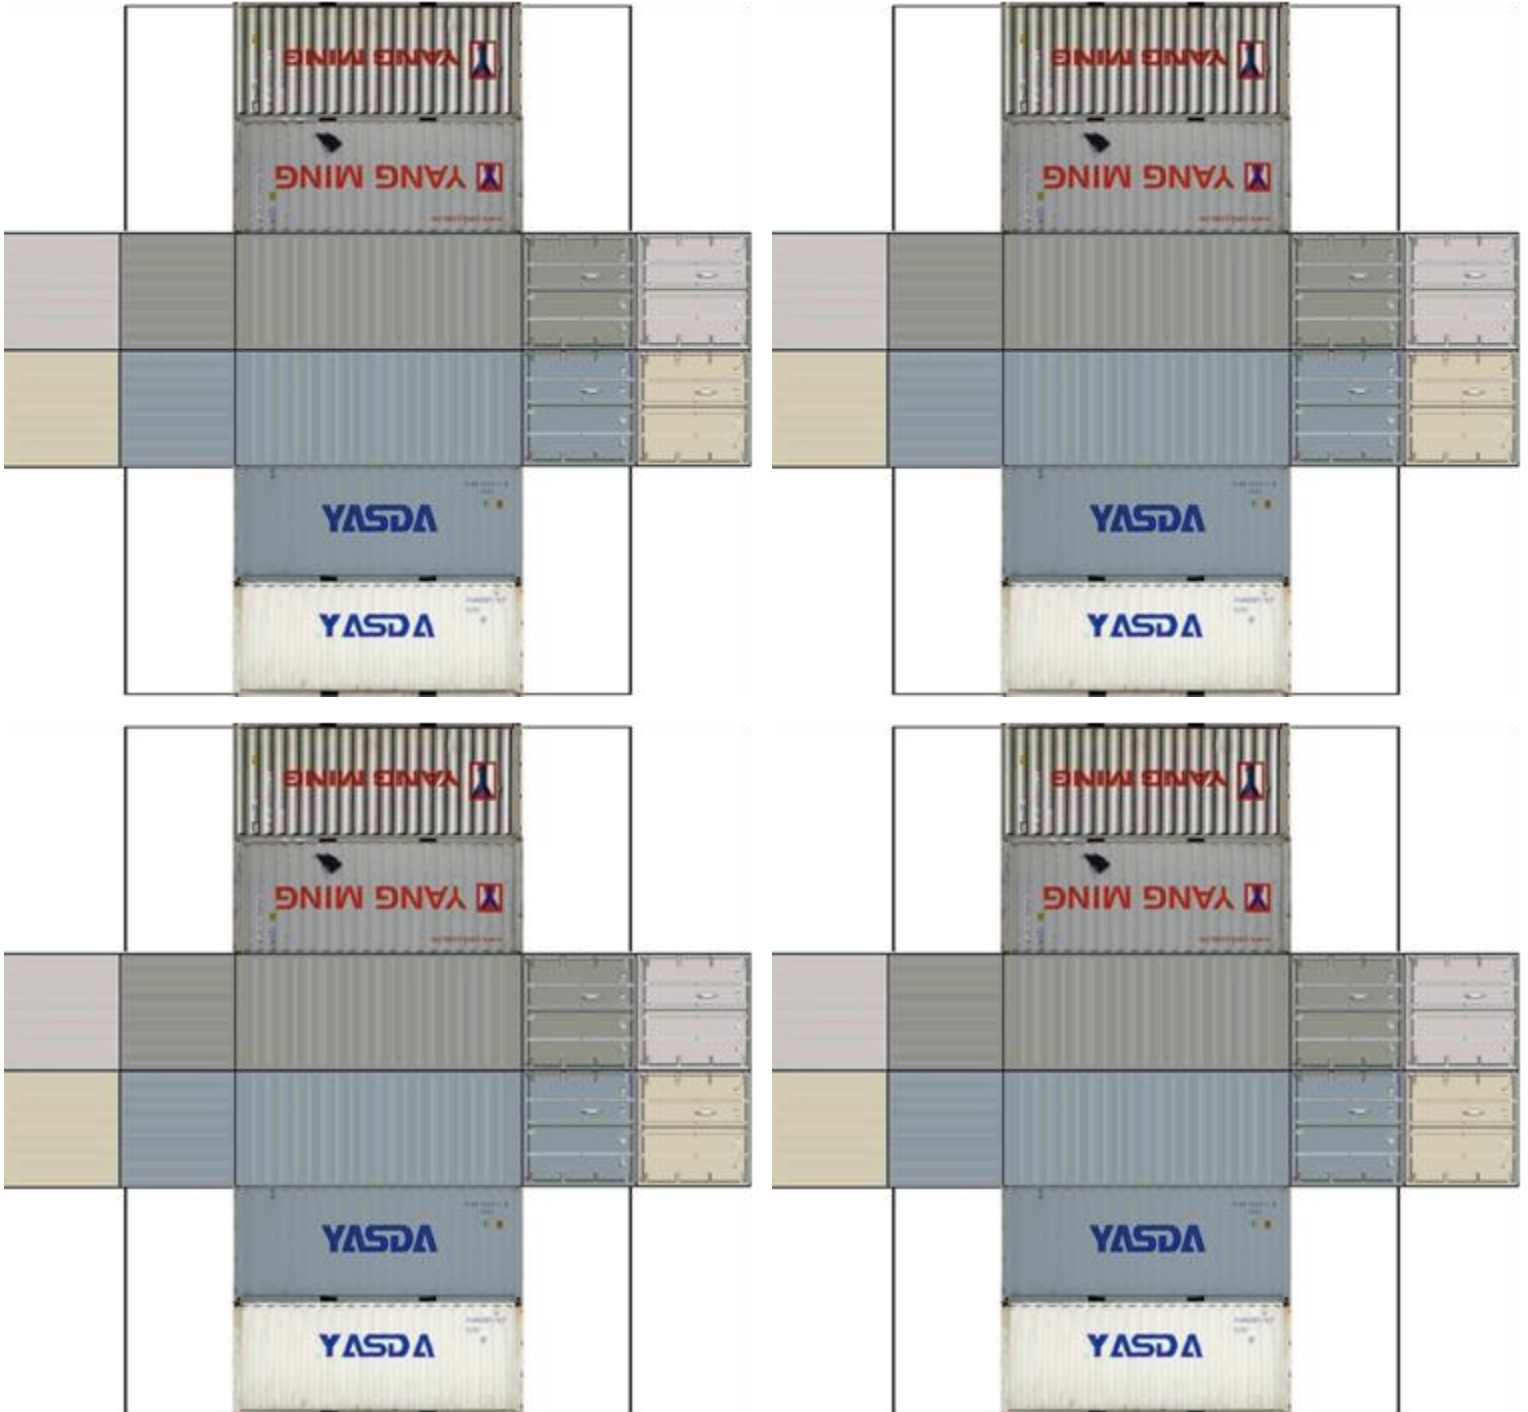

BUILD YOUR OWN (20ft STACK SHIPPING CONTAINERS 4 in 1)

Drawn By
www.krafttrains.com

Click to watch instructional video

For the best results print on 110lb printable card stock and set your printer on high quality printing & actual size.