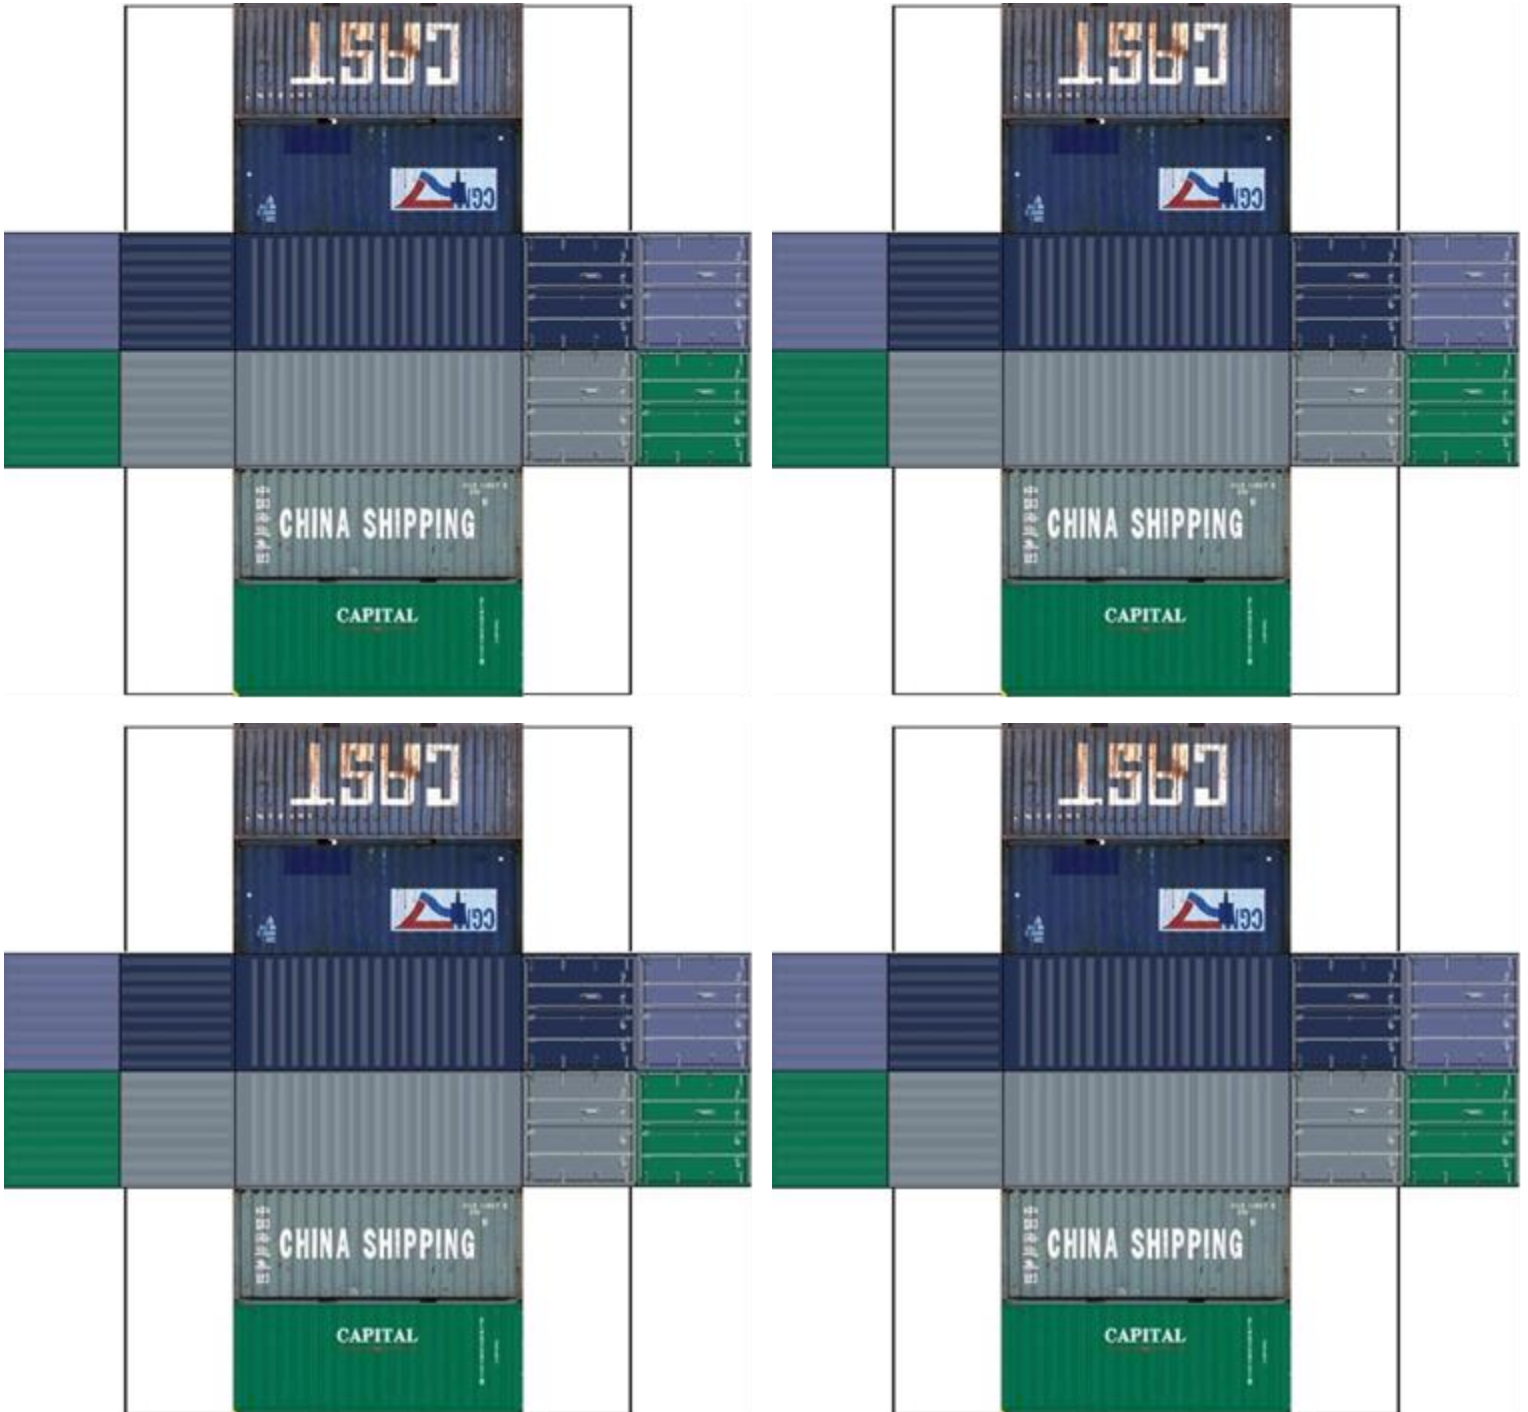

BUILD YOUR OWN (20ft STACK SHIPPING CONTAINERS 4 in 1)

Drawn By
www.krafttrains.com

Click to watch instructional video

For the best results print on 110lb printable card stock and set your printer on high quality printing & actual size.