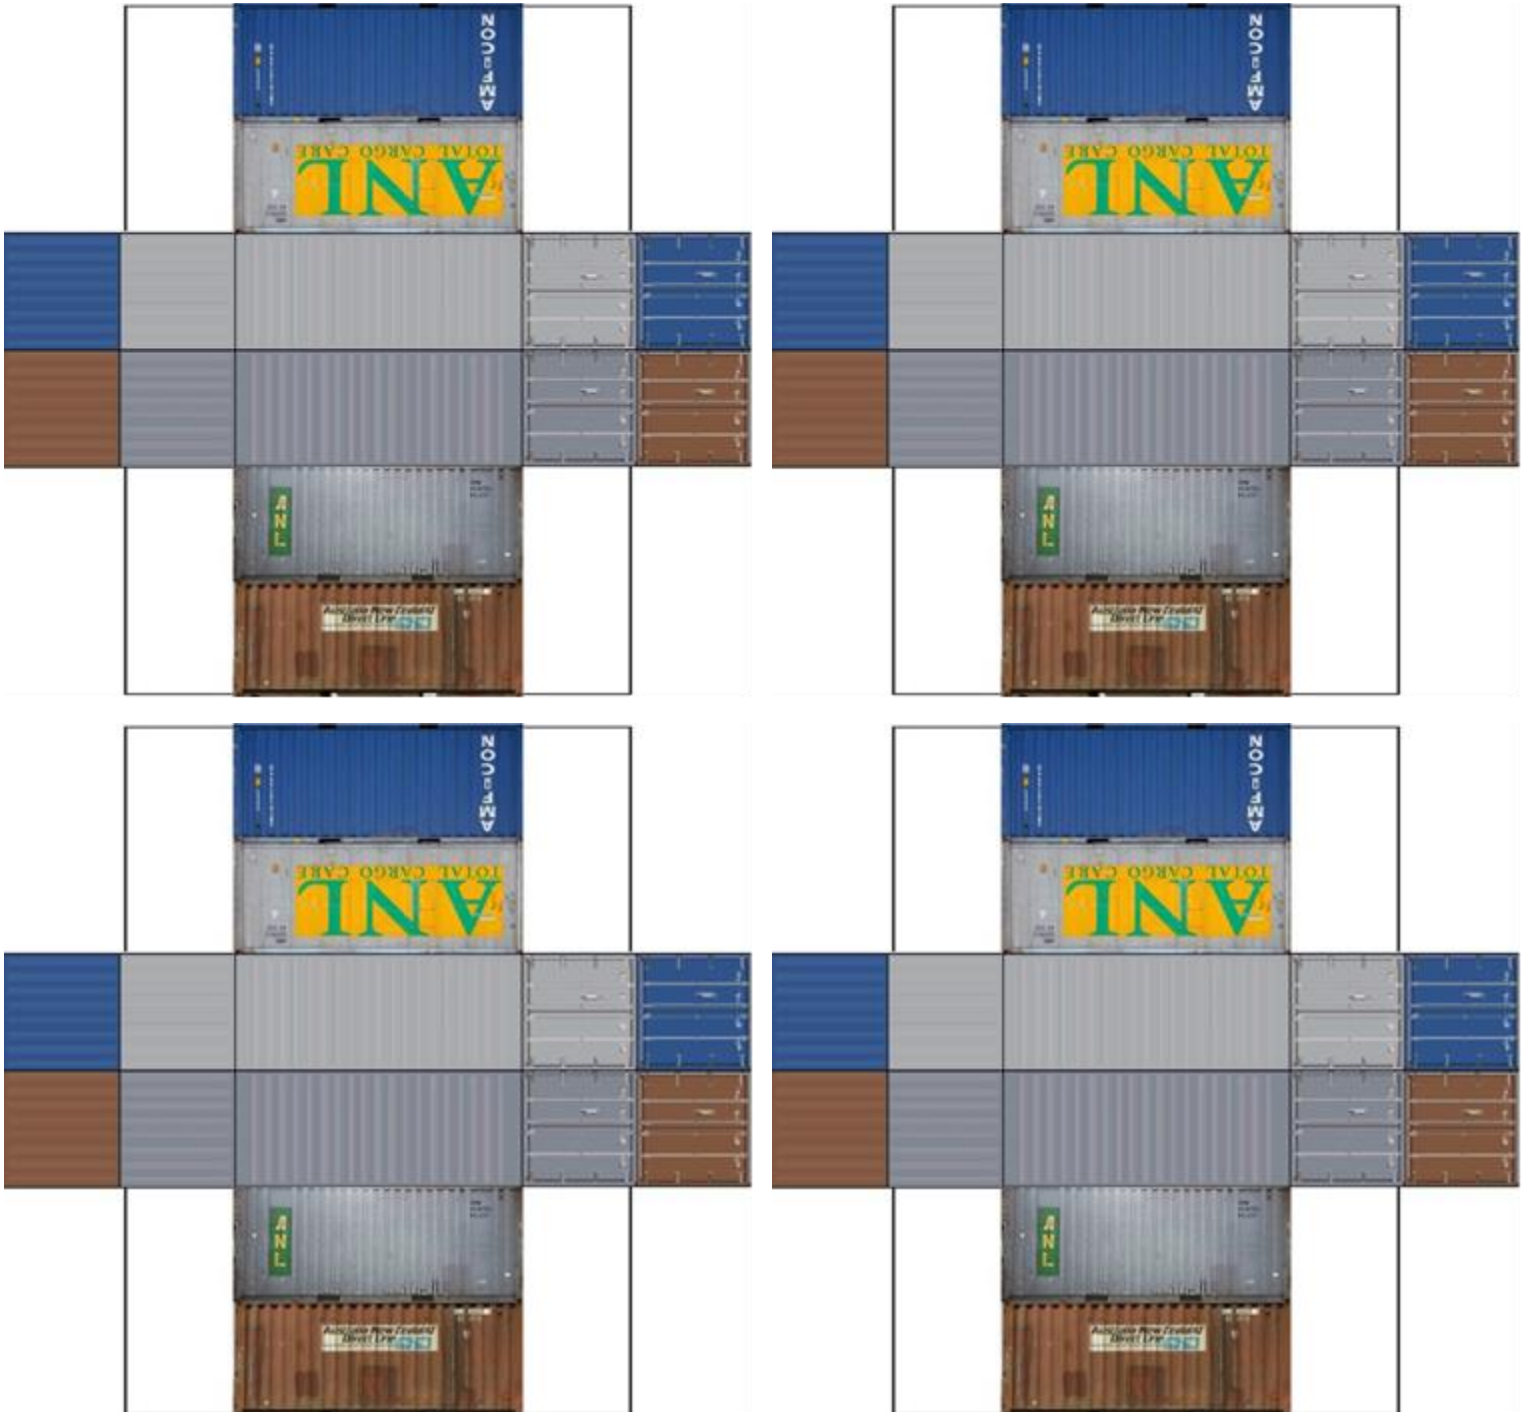

BUILD YOUR OWN ( 20ft STACK SHIPPING CONTAINERS 4 in 1 )

Drawn By  
www.krafttrains.com

Click to watch instructional video

For the best results print on 110lb printable card stock and set your printer on high quality printing & actual size.