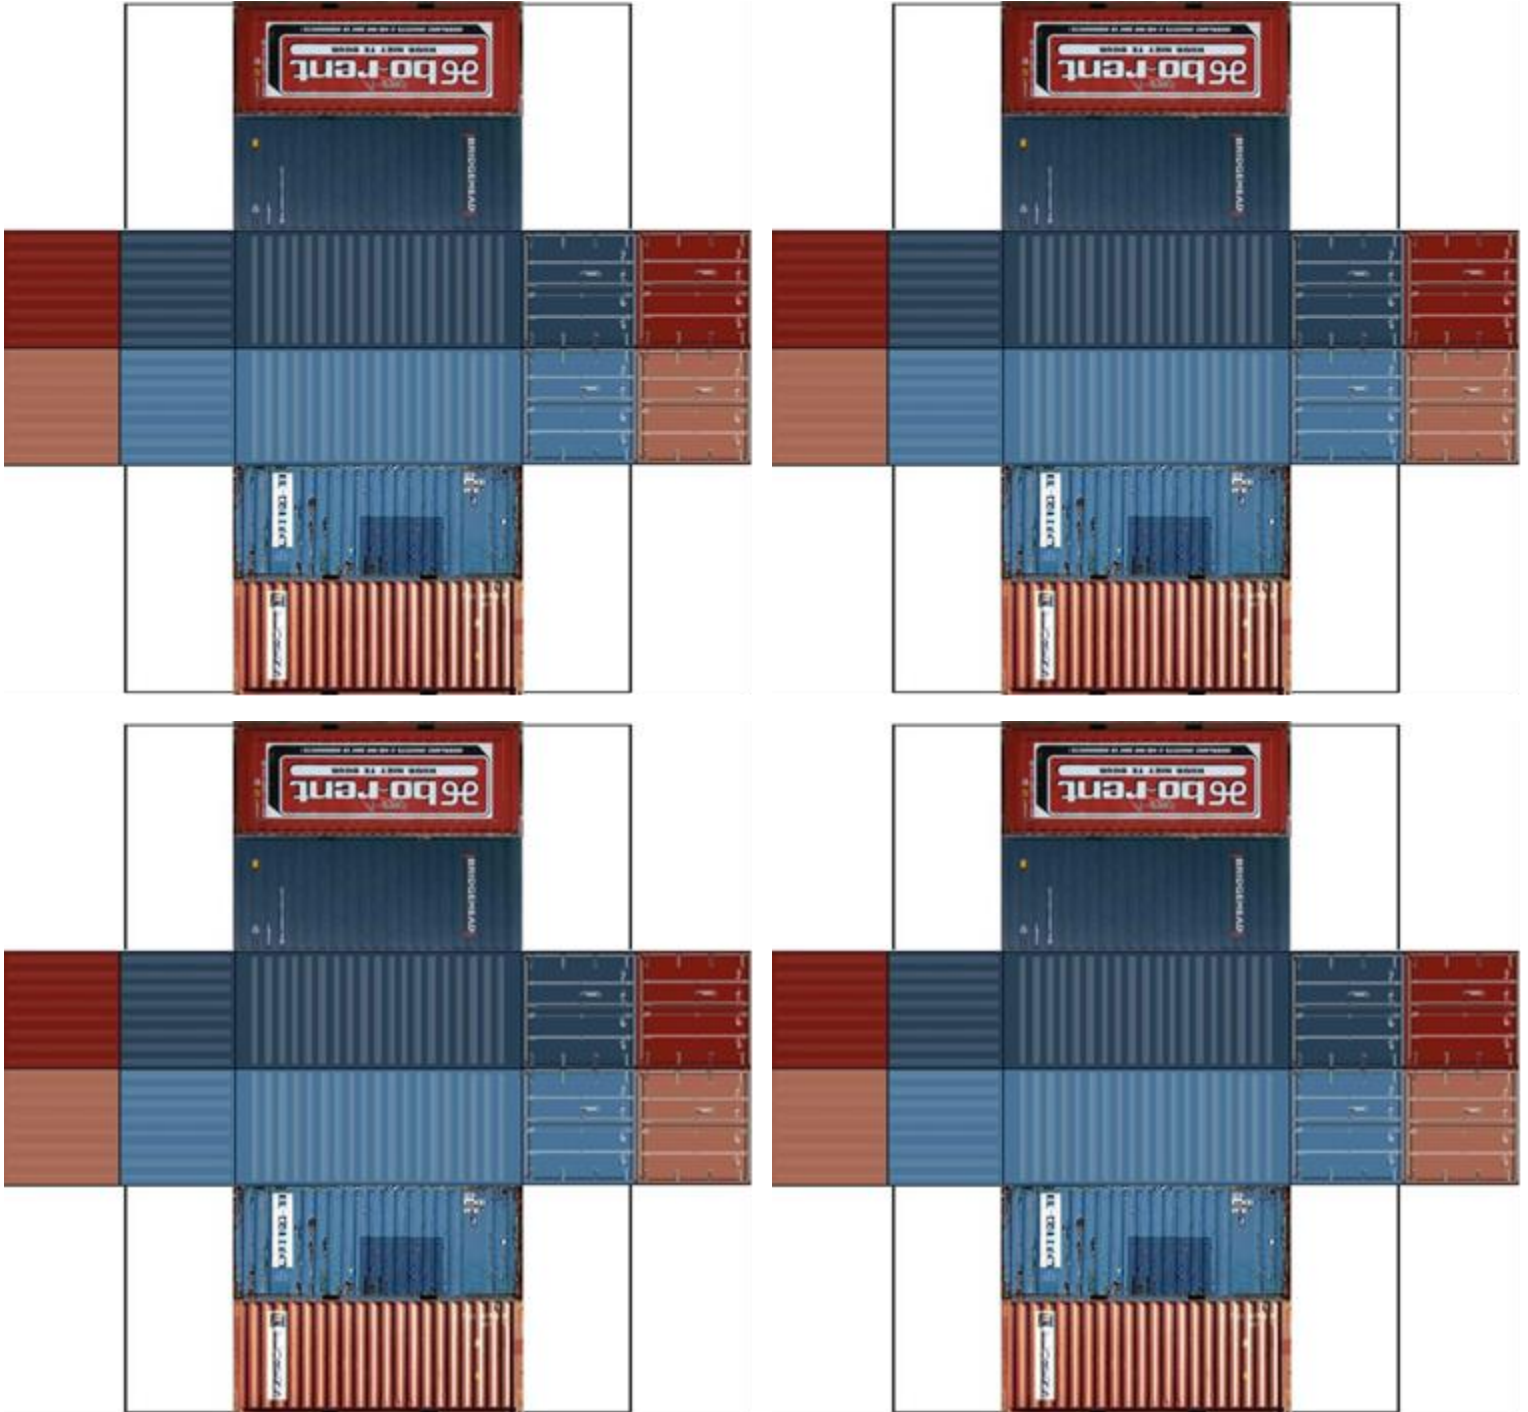

BUILD YOUR OWN (20ft STACK SHIPPING CONTAINERS 4 in 1)

Drawn By
www.krafttrains.com

Click to watch instructional video

For the best results print on 110lb printable card stock and set your printer on high quality printing & actual size.