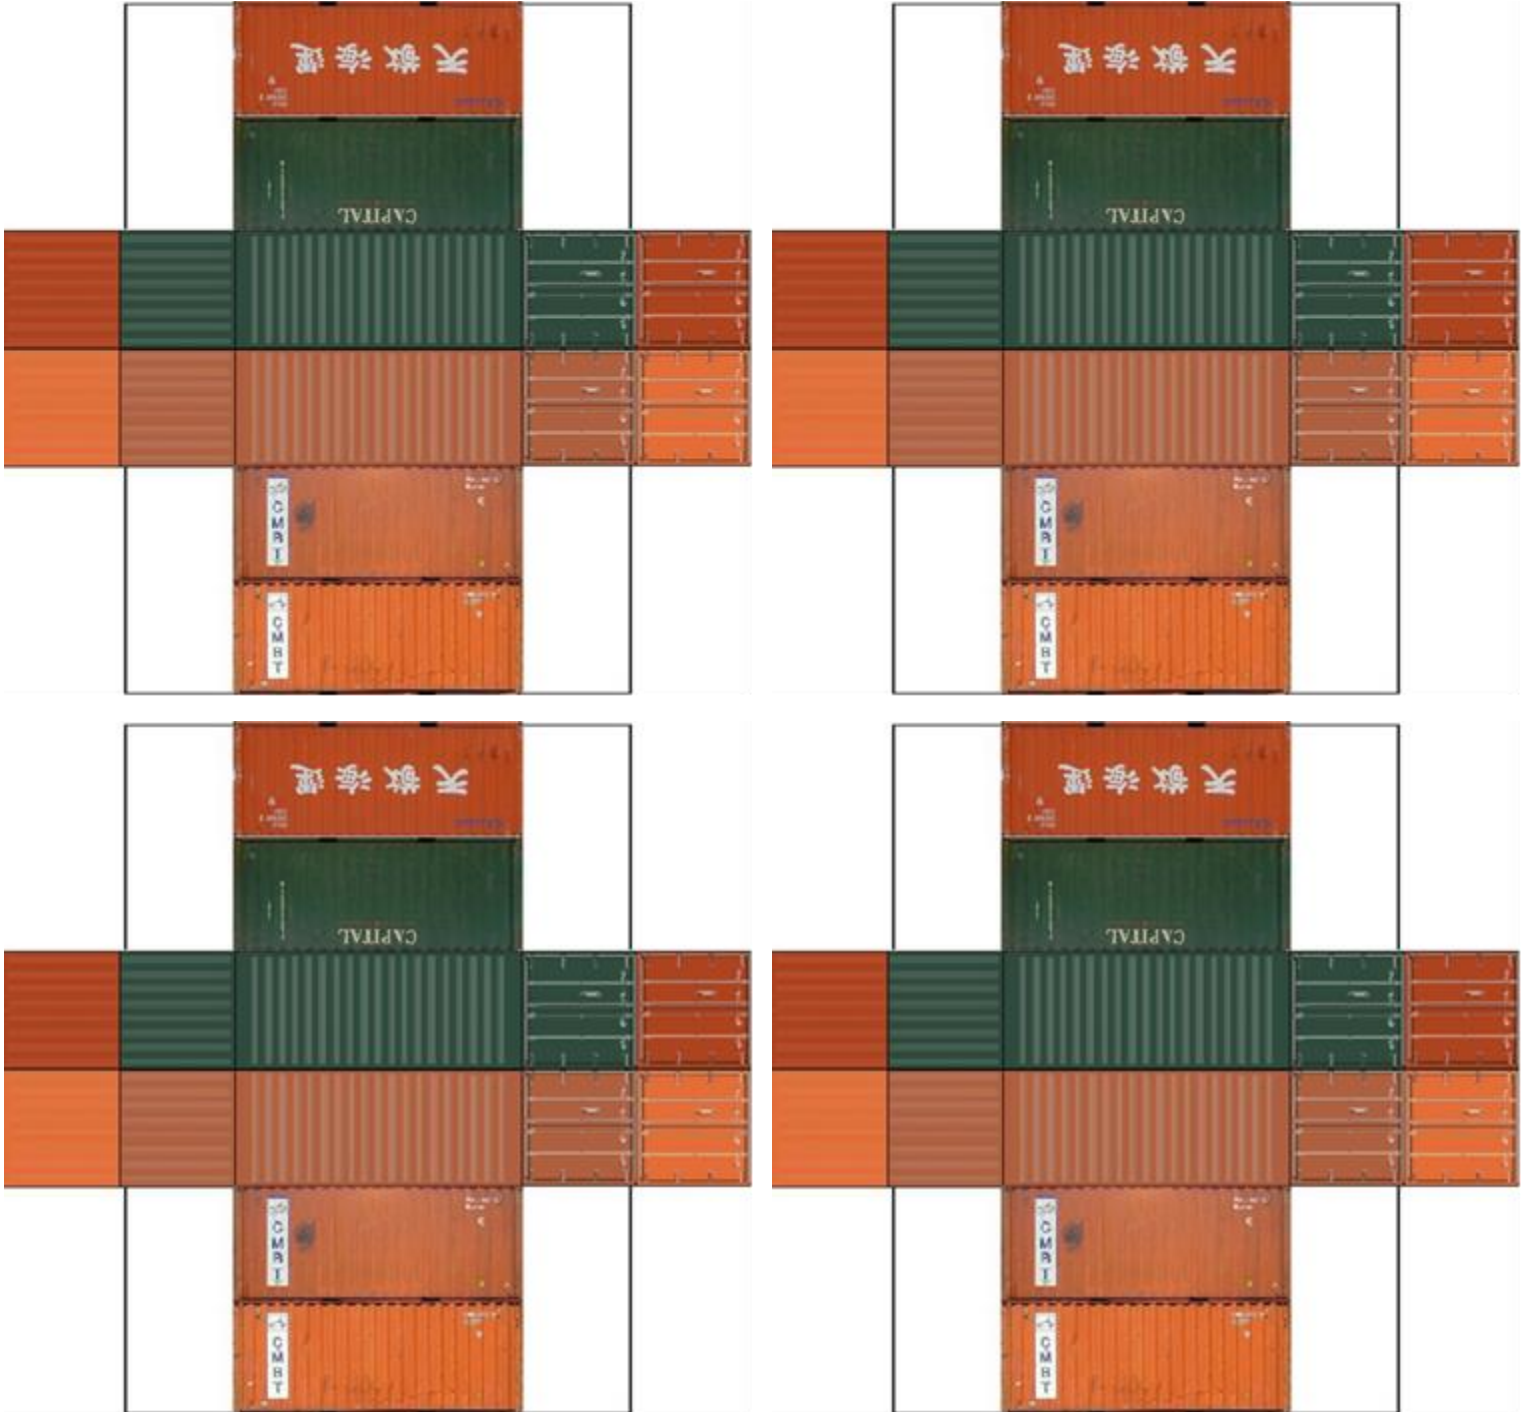

BUILD YOUR OWN (20ft STACK SHIPPING CONTAINERS 4 in 1)

Drawn By
www.krafttrains.com

Click to watch instructional video

For the best results print on 110lb printable card stock and set your printer on high quality printing & actual size.