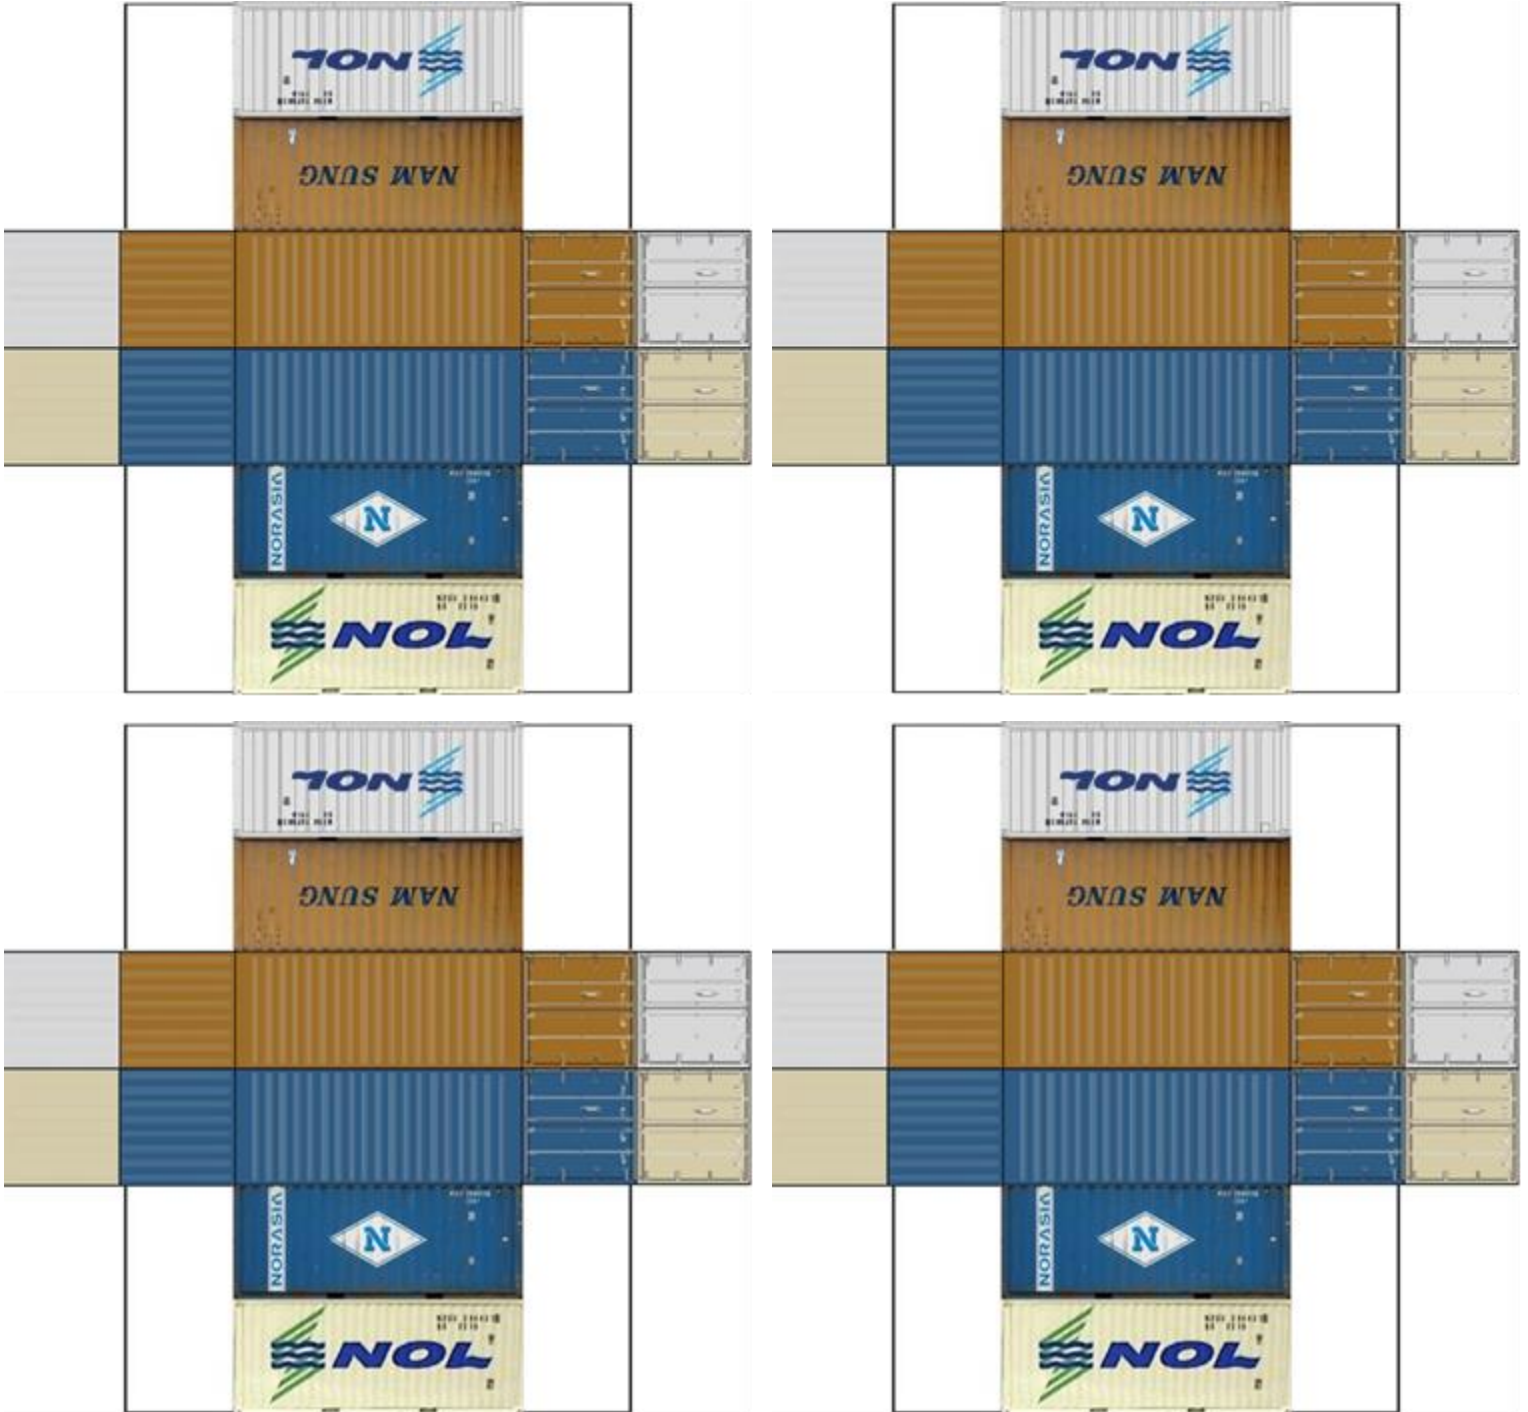

BUILD YOUR OWN (20ft STACK SHIPPING CONTAINERS 4 in 1)

Drawn By
www.krafttrains.com

Click to watch instructional video

For the best results print on 110lb printable card stock and set your printer on high quality printing & actual size.