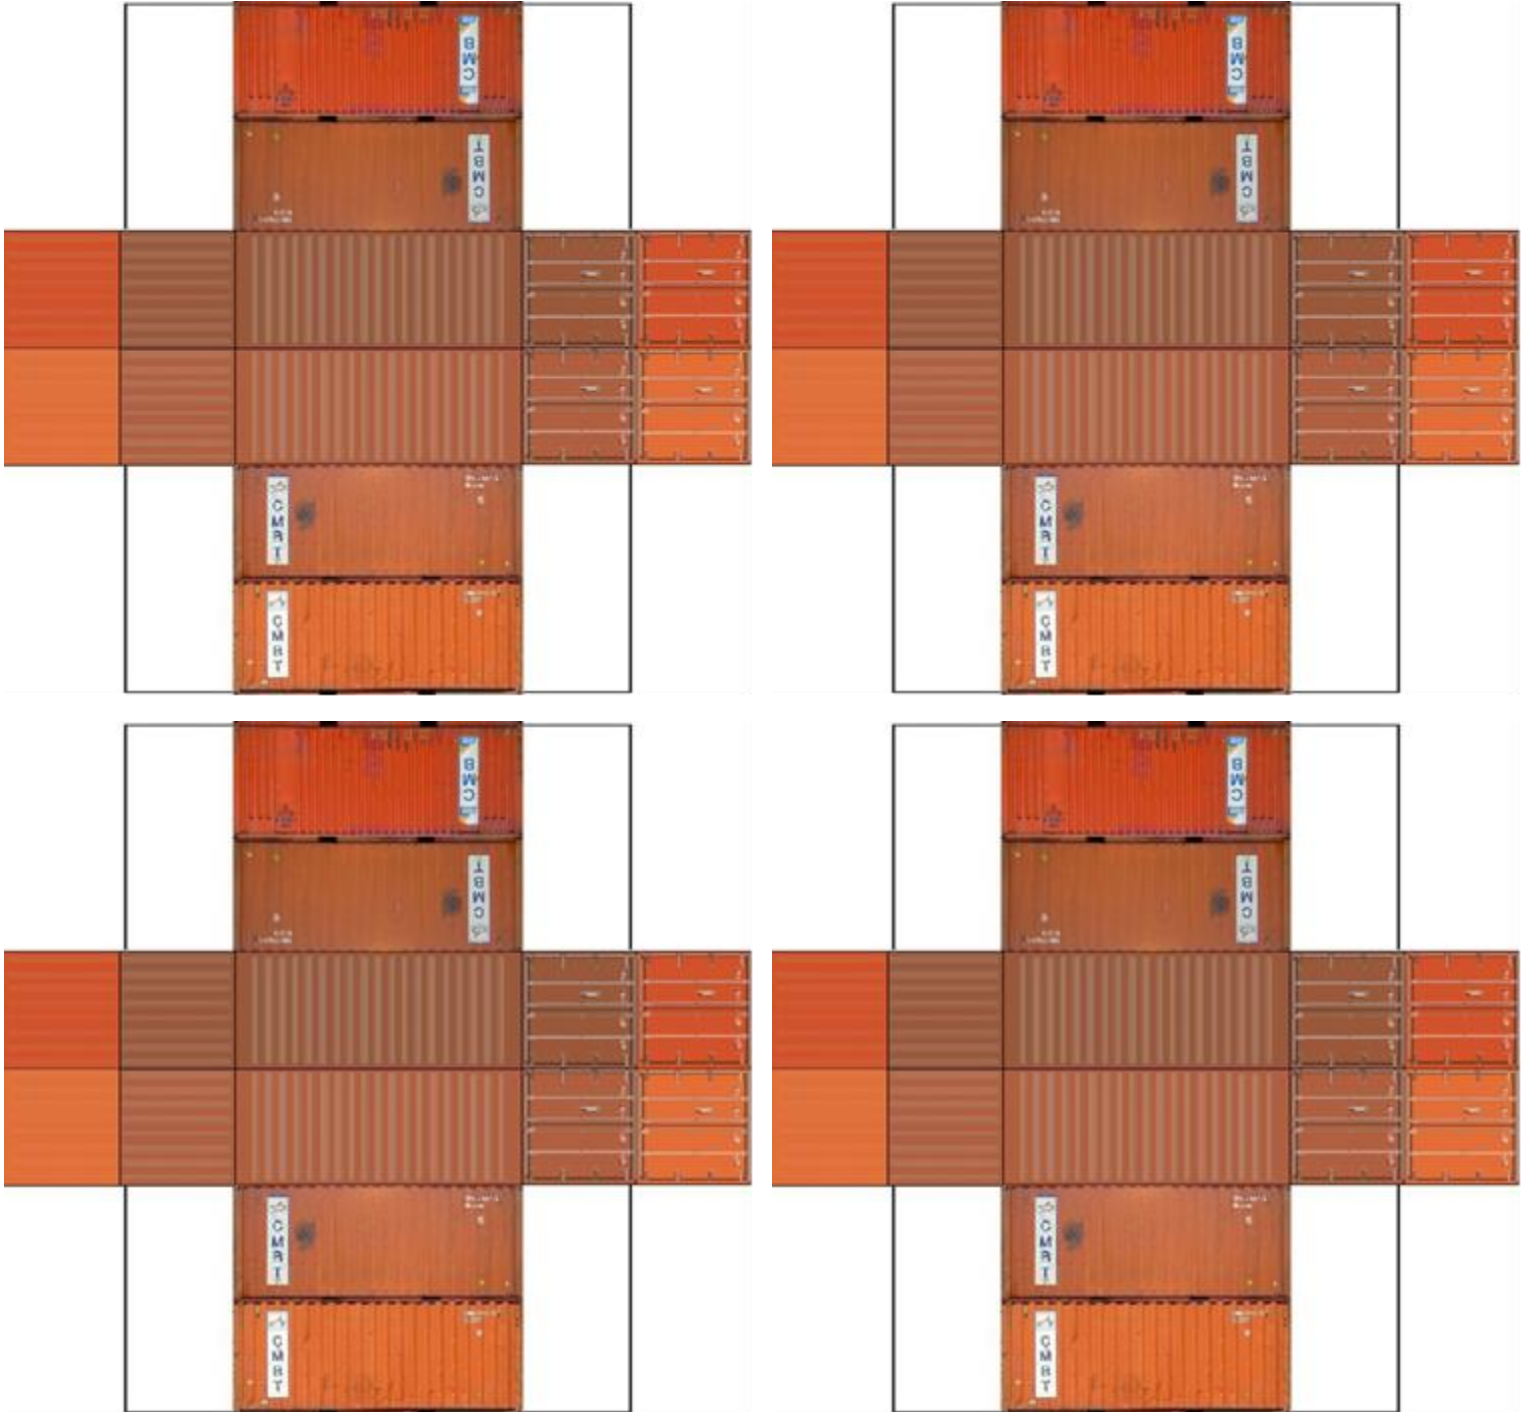

BUILD YOUR OWN (20ft STACK SHIPPING CONTAINERS 4 in 1)

Drawn By
www.krafttrains.com

Click to watch instructional video

For the best results print on 110lb printable card stock and set your printer on high quality printing & actual size.