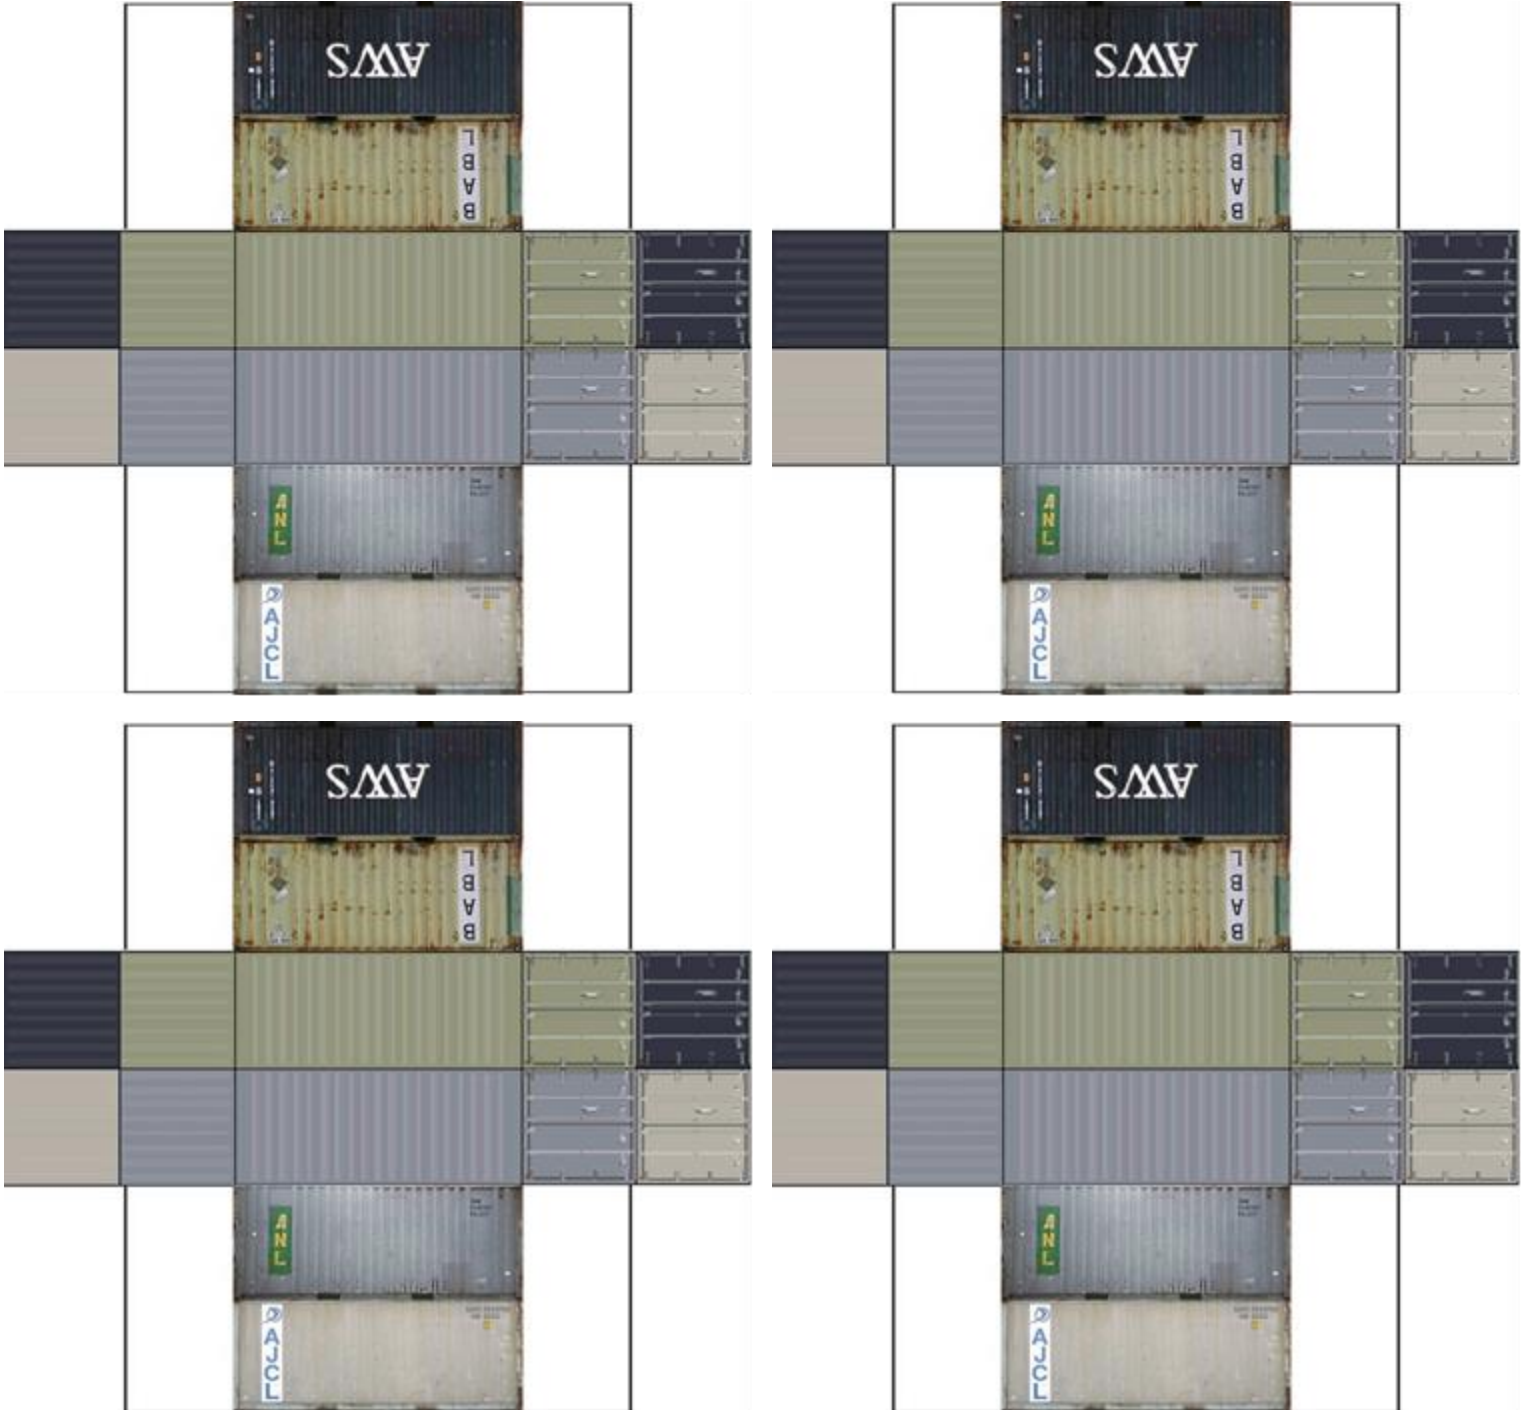

BUILD YOUR OWN (20ft STACK SHIPPING CONTAINERS 4 in 1)

Drawn By
www.krafttrains.com

Click to watch instructional video

For the best results print on 110lb printable card stock and set your printer on high quality printing & actual size.