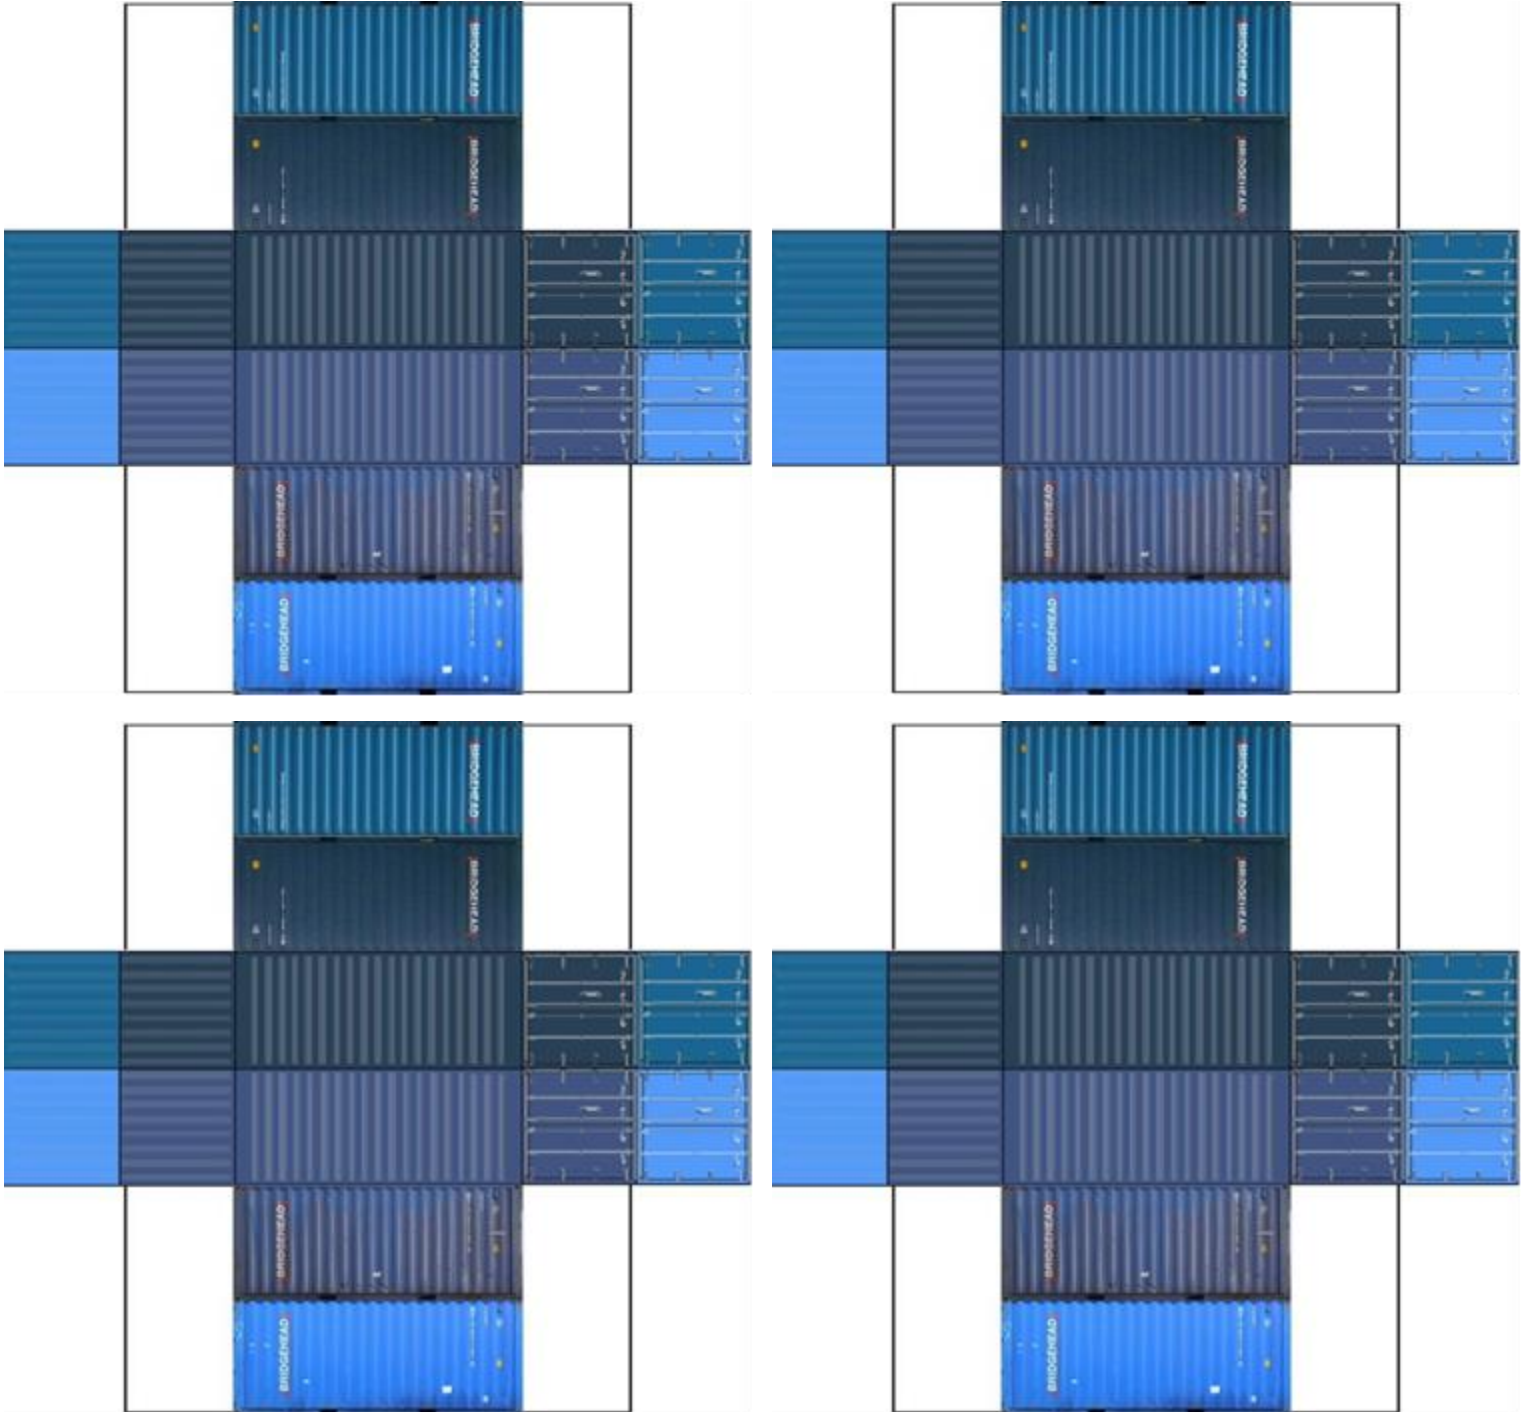

BUILD YOUR OWN (20ft STACK SHIPPING CONTAINERS 4 in 1)

Drawn By
www.krafttrains.com

Click to watch instructional video

For the best results print on 110lb printable card stock and set your printer on high quality printing & actual size.