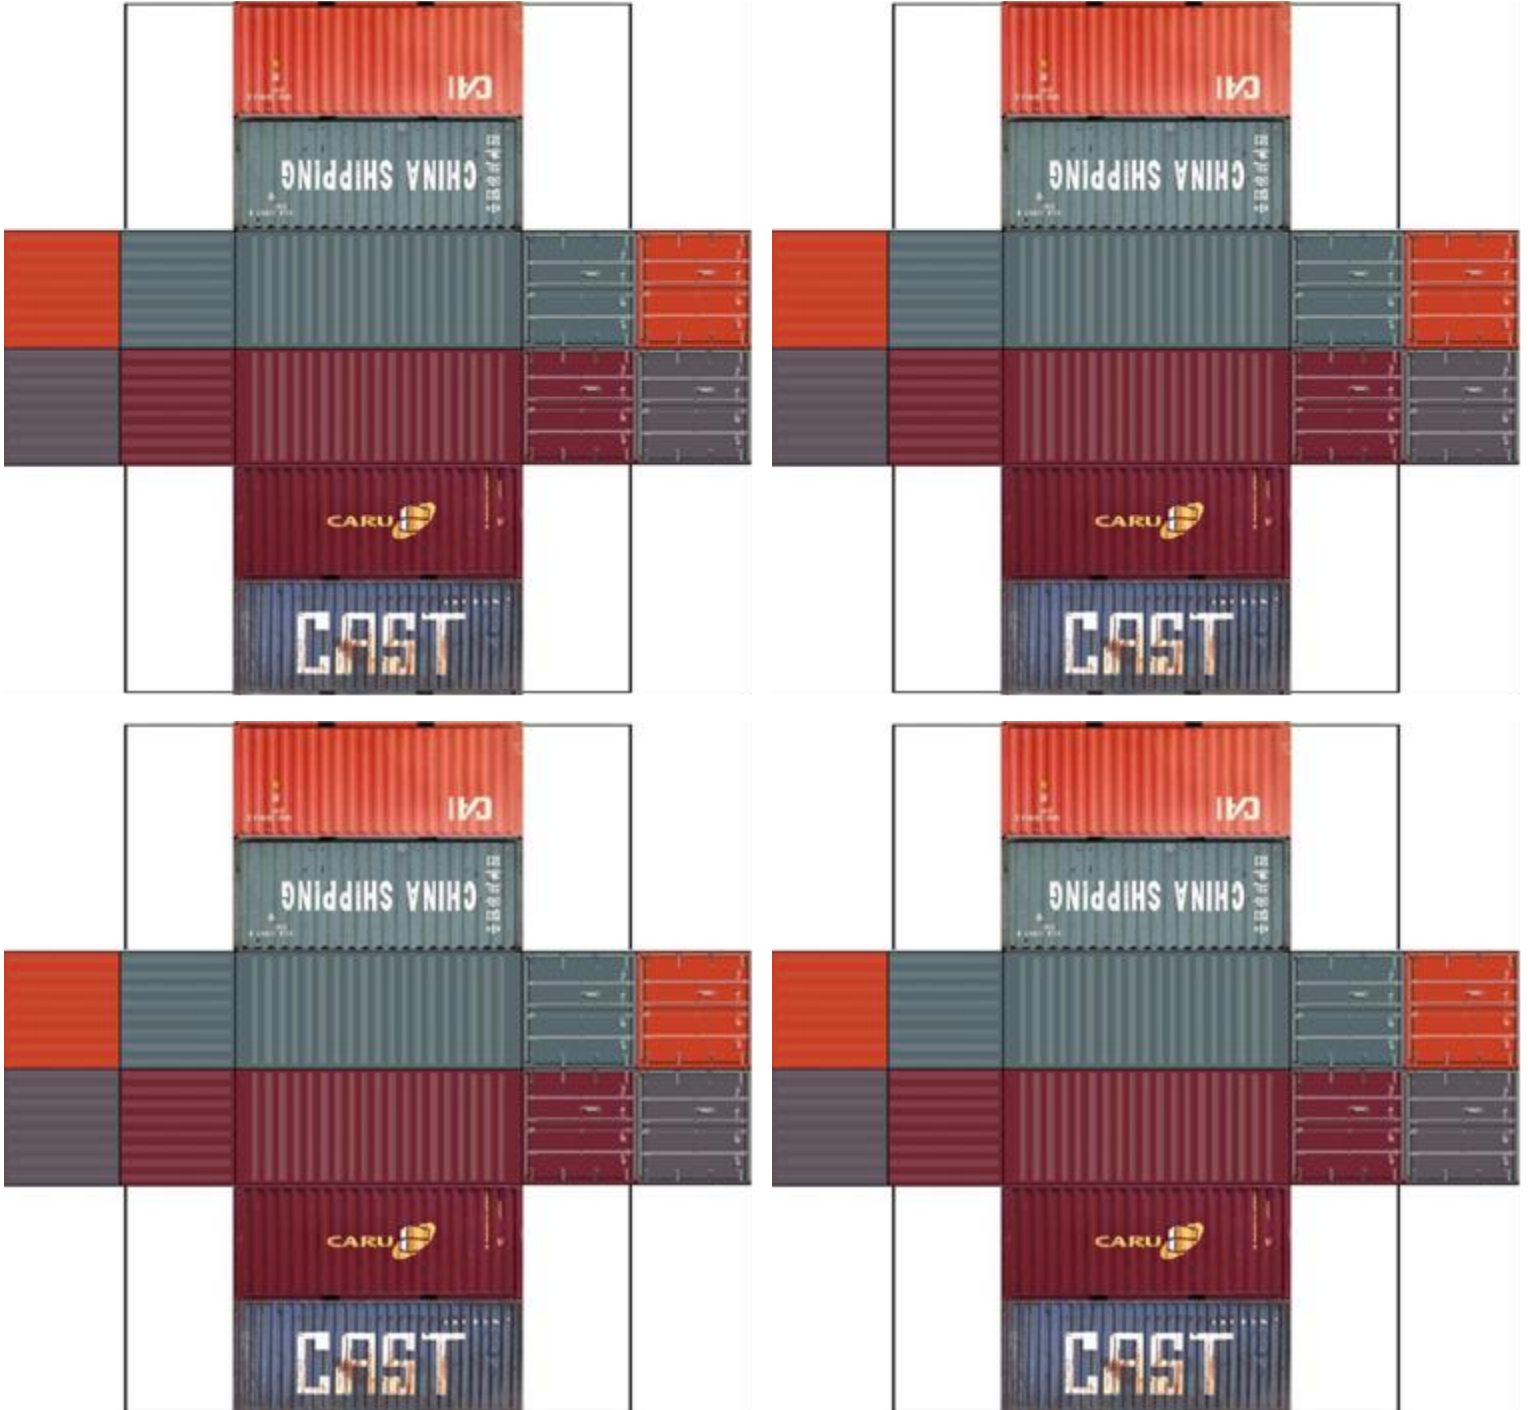

BUILD YOUR OWN (20ft STACK SHIPPING CONTAINERS 4 in 1)

Drawn By
www.krafttrains.com

Click to watch instructional video

For the best results print on 110lb printable card stock and set your printer on high quality printing & actual size.