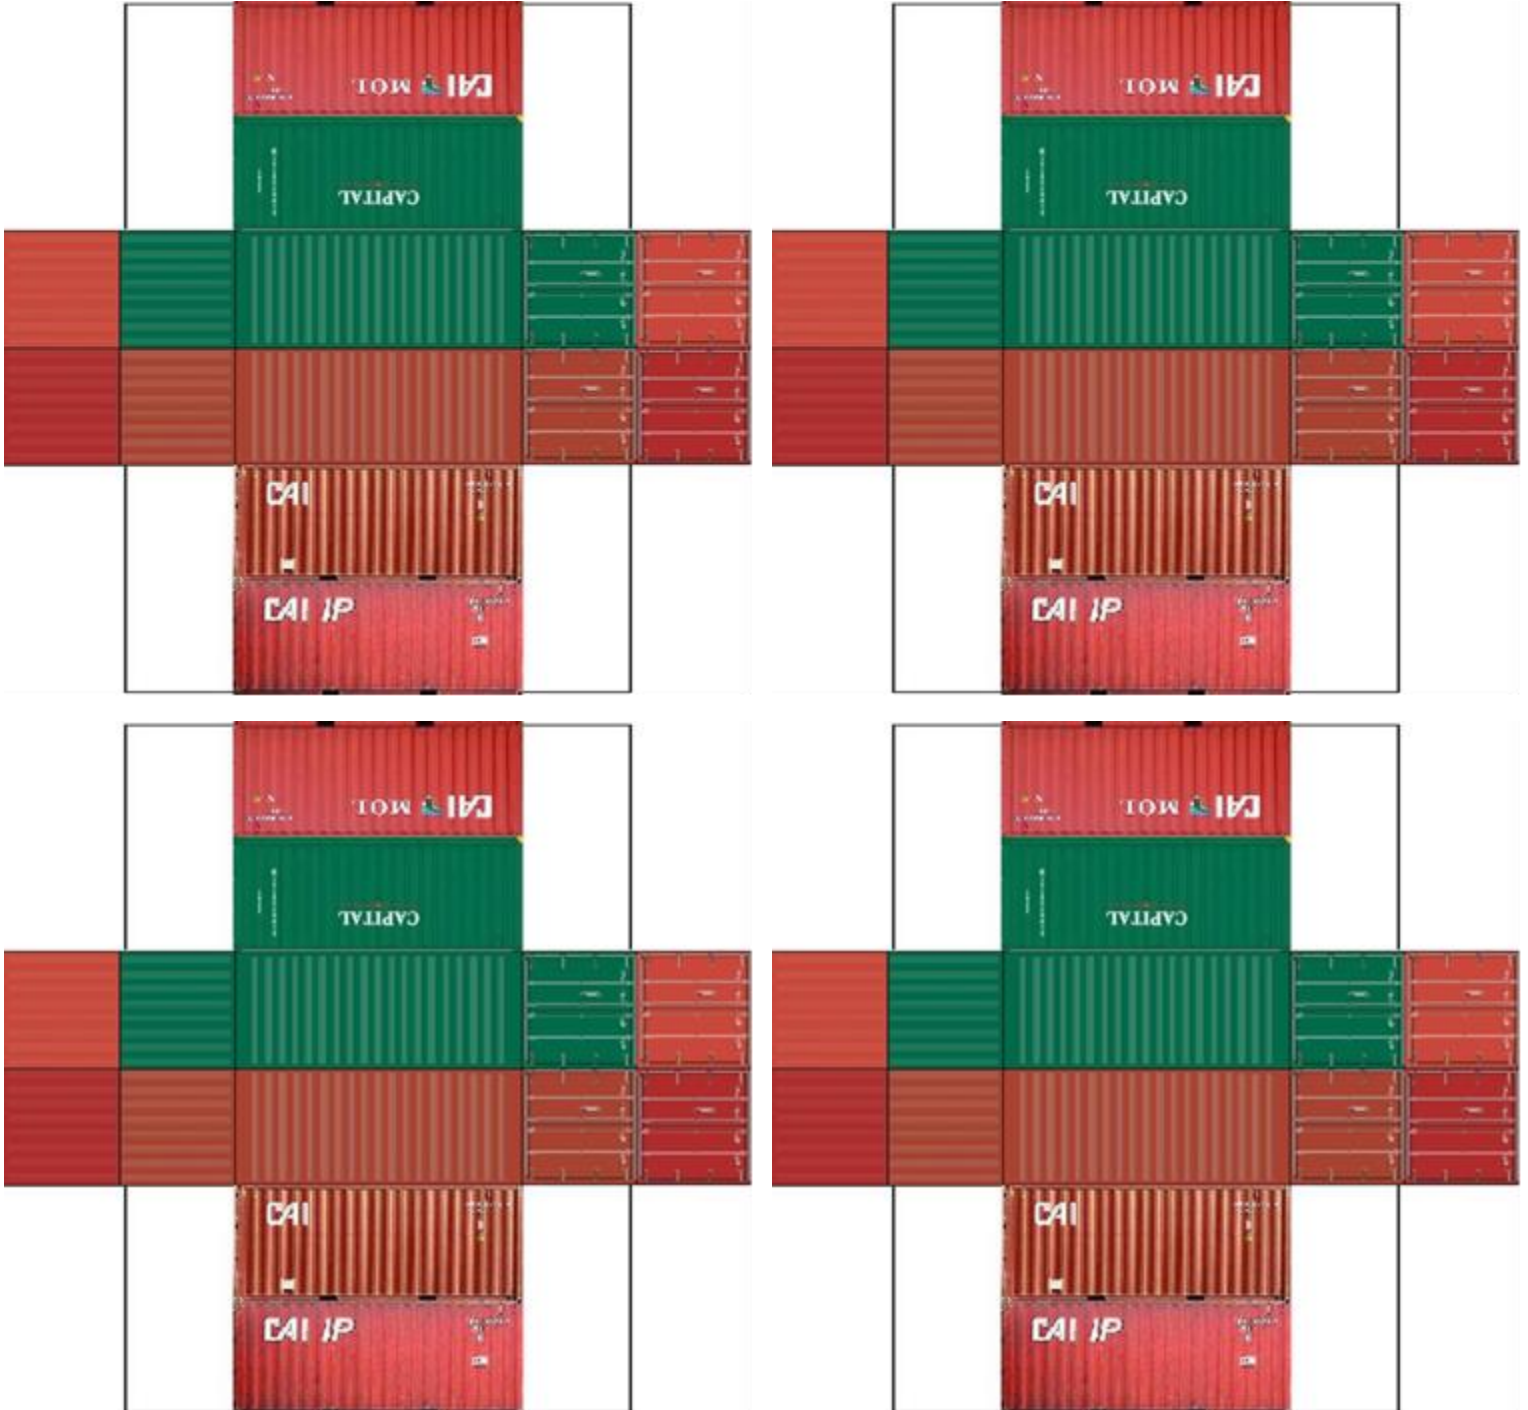

BUILD YOUR OWN (20ft STACK SHIPPING CONTAINERS 4 in 1)

Drawn By
www.krafttrains.com

Click to watch instructional video

For the best results print on 110lb printable card stock and set your printer on high quality printing & actual size.