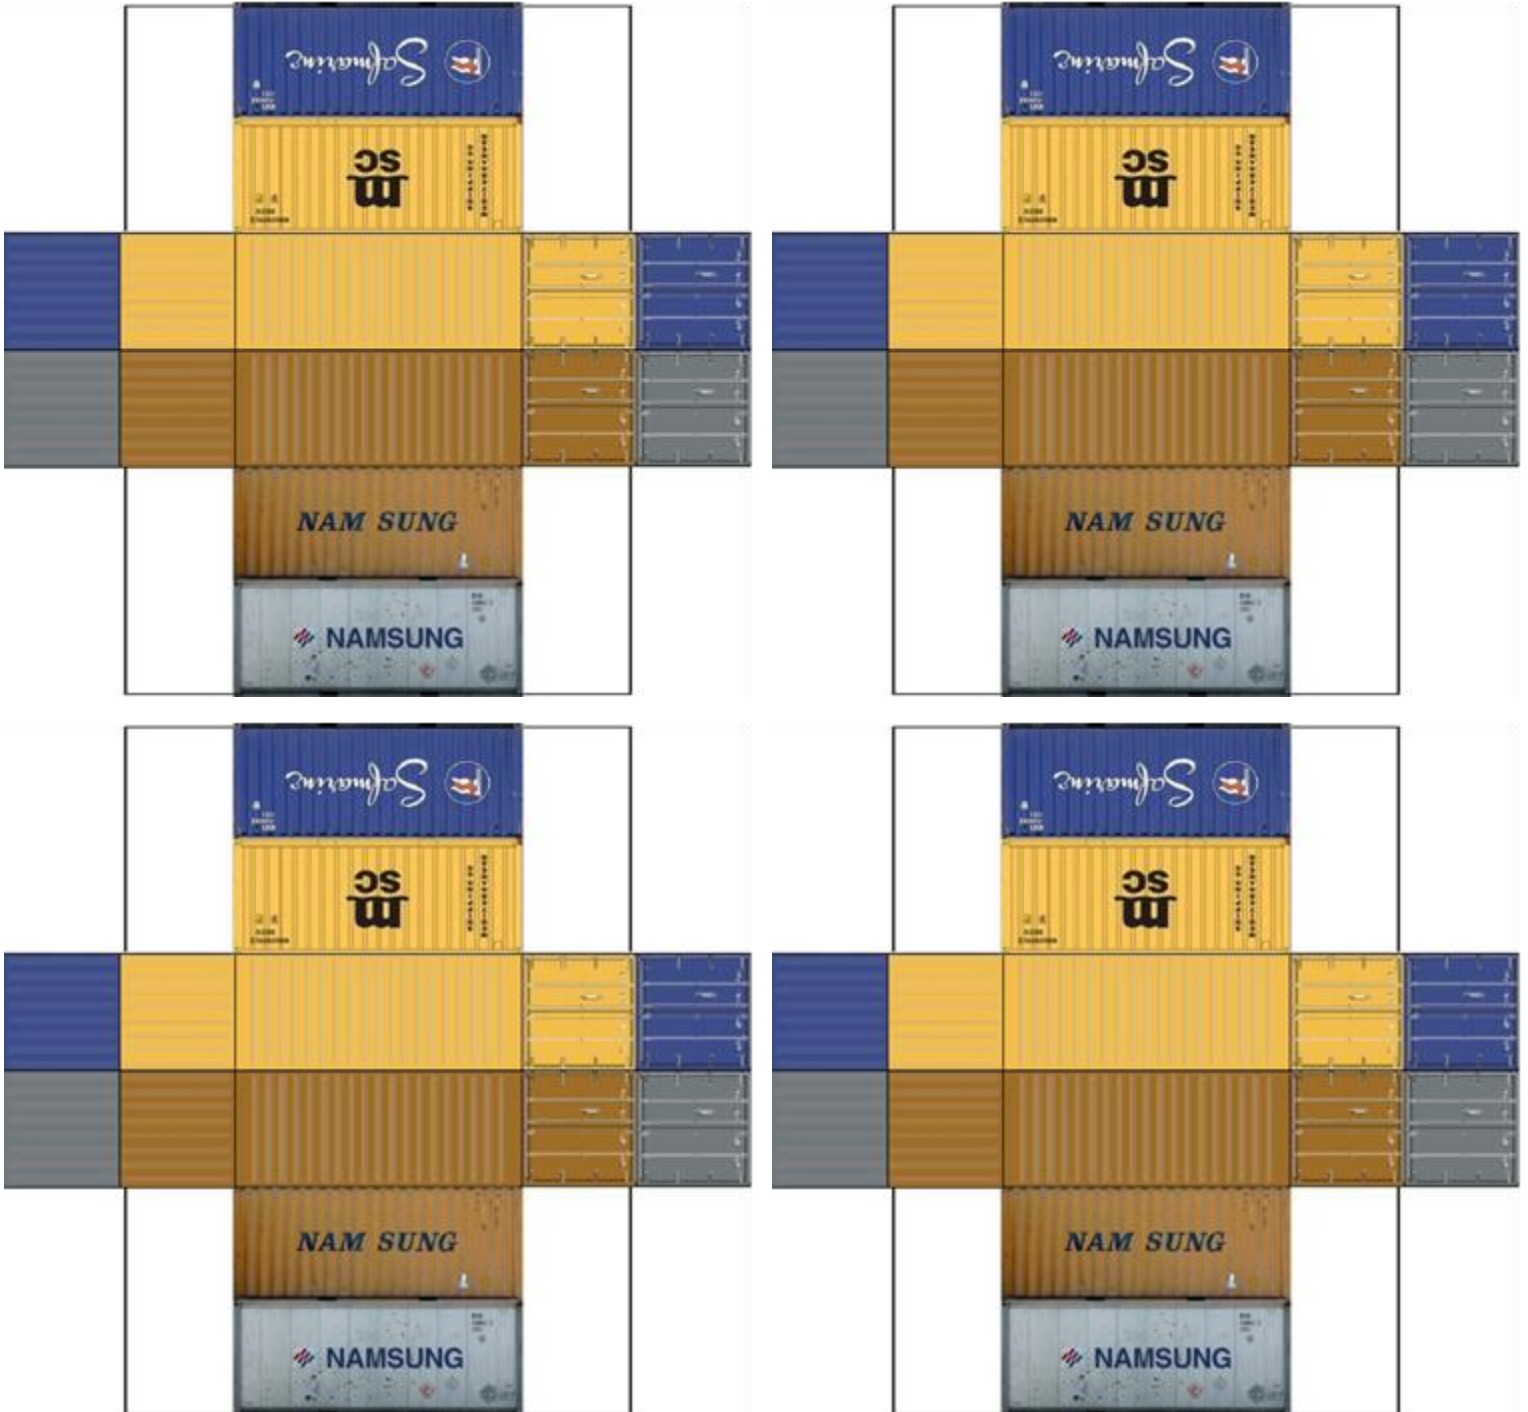

BUILD YOUR OWN (20ft STACK SHIPPING CONTAINERS 4 in 1)

Drawn By
www.krafttrains.com

Click to watch instructional video

For the best results print on 110lb printable card stock and set your printer on high quality printing & actual size.