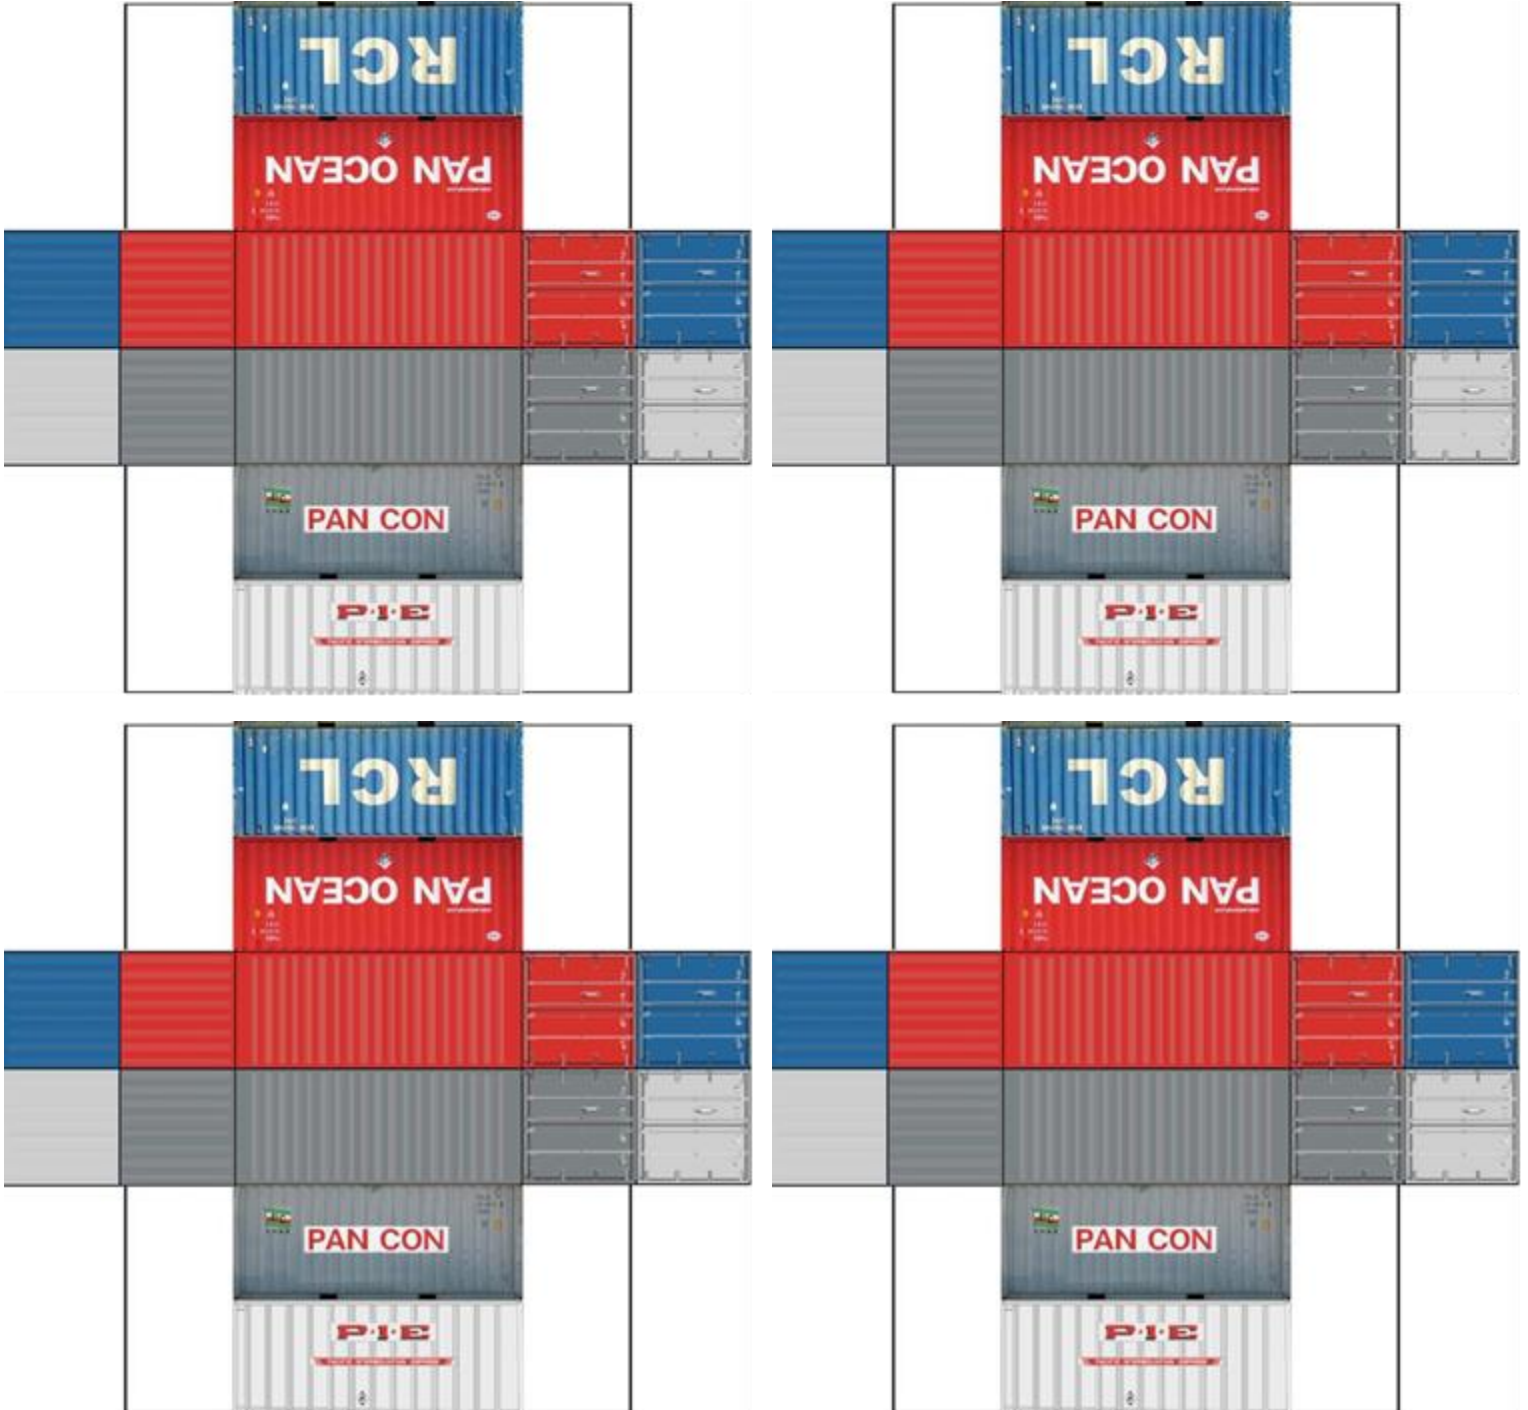

BUILD YOUR OWN (20ft STACK SHIPPING CONTAINERS 4 in 1)

Drawn By
www.krafttrains.com

Click to watch instructional video

For the best results print on 110lb printable card stock and set your printer on high quality printing & actual size.