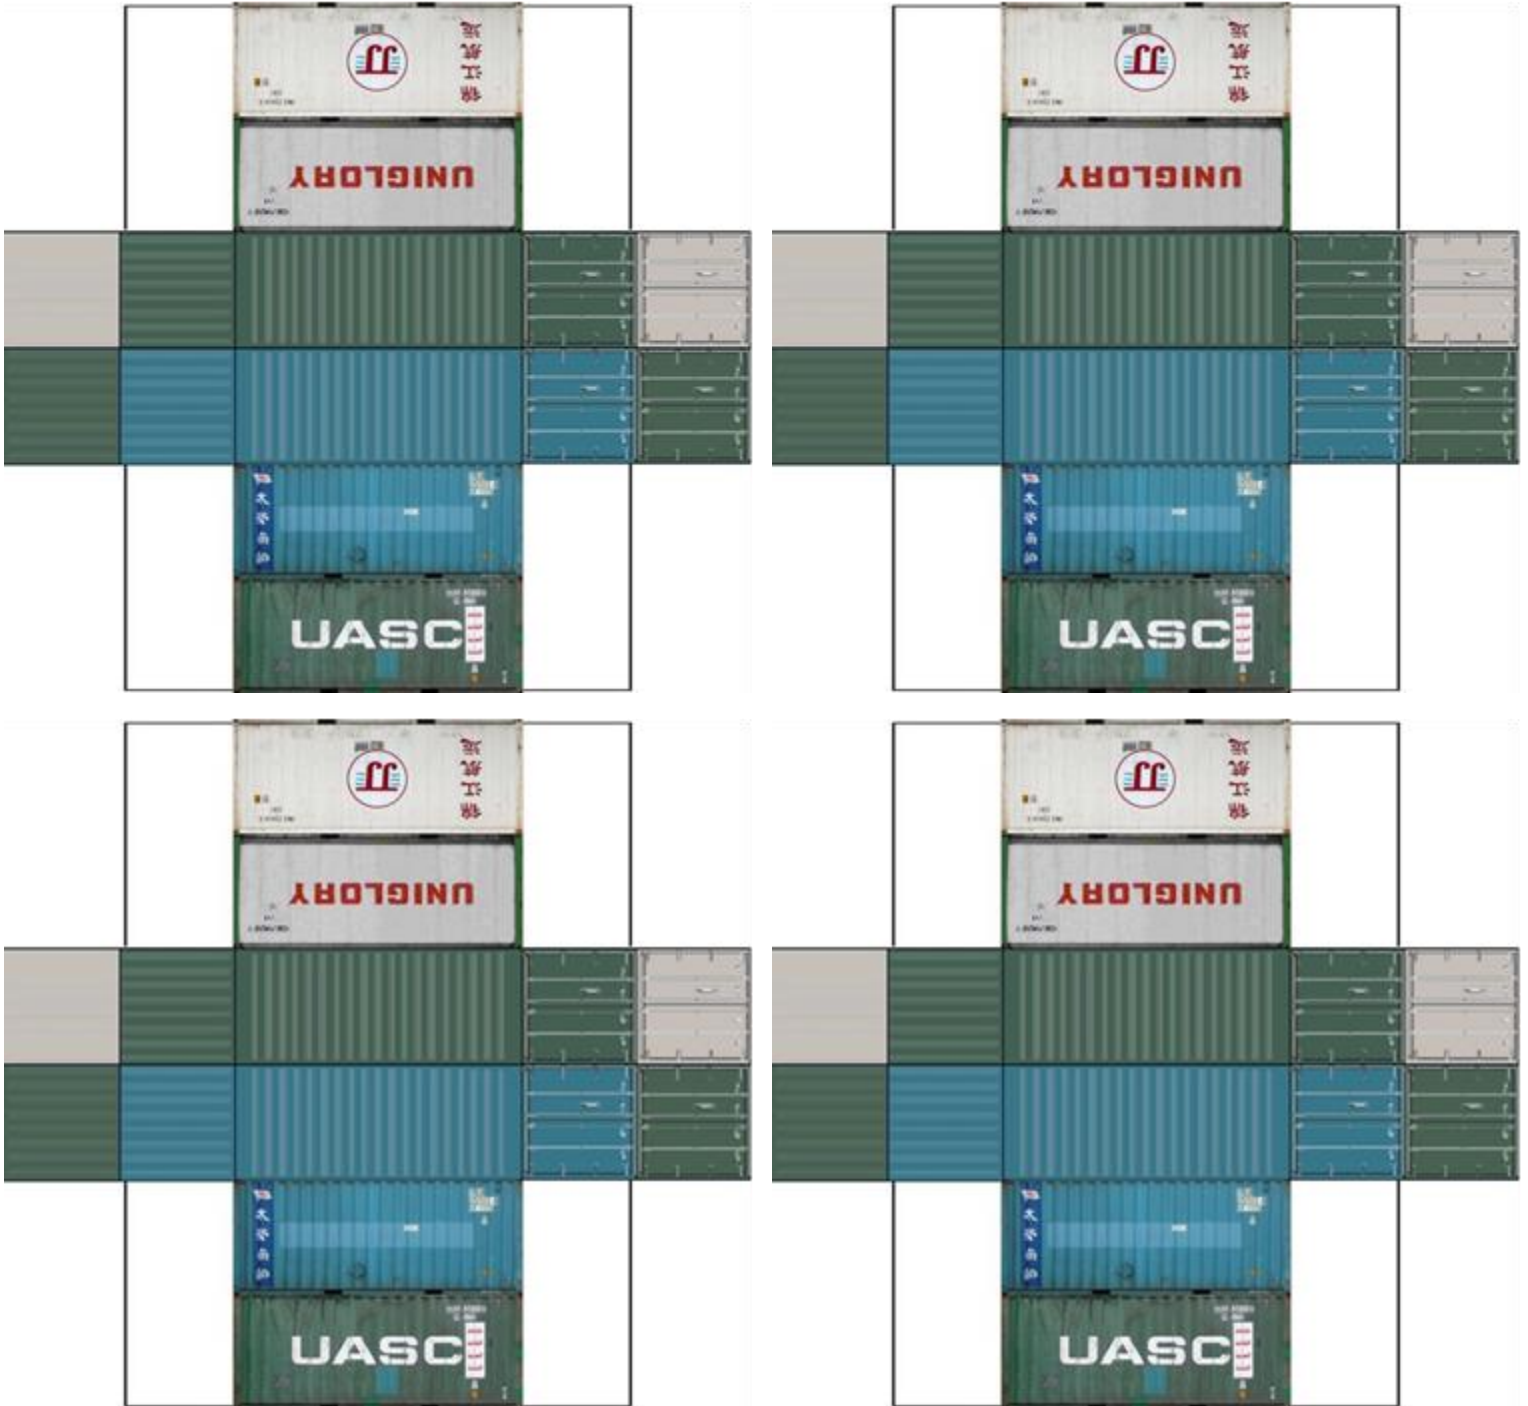

BUILD YOUR OWN (20ft STACK SHIPPING CONTAINERS 4 in 1)

Drawn By
www.krafttrains.com

Click to watch instructional video

For the best results print on 110lb printable card stock and set your printer on high quality printing & actual size.