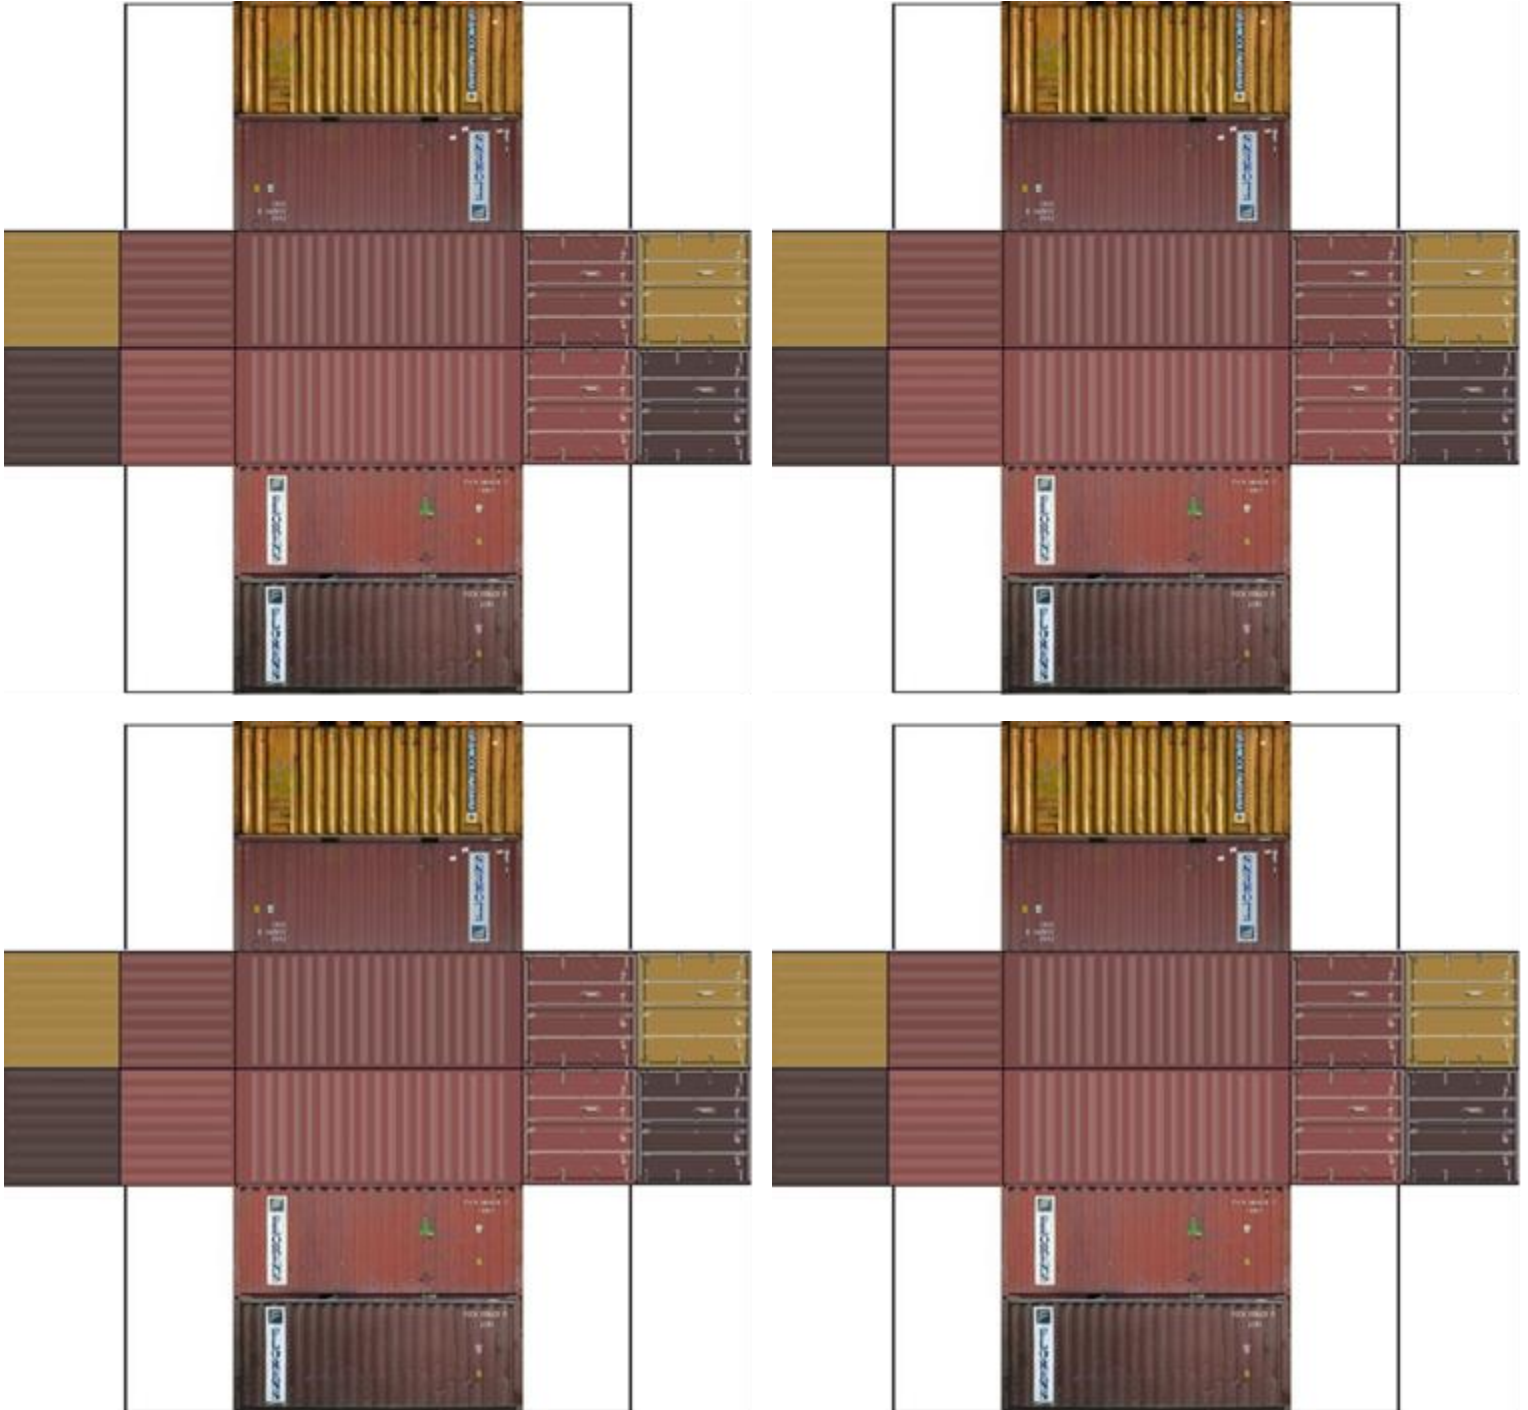

BUILD YOUR OWN (20ft STACK SHIPPING CONTAINERS 4 in 1)

Drawn By
www.krafttrains.com

Click to watch instructional video

For the best results print on 110lb printable card stock and set your printer on high quality printing & actual size.