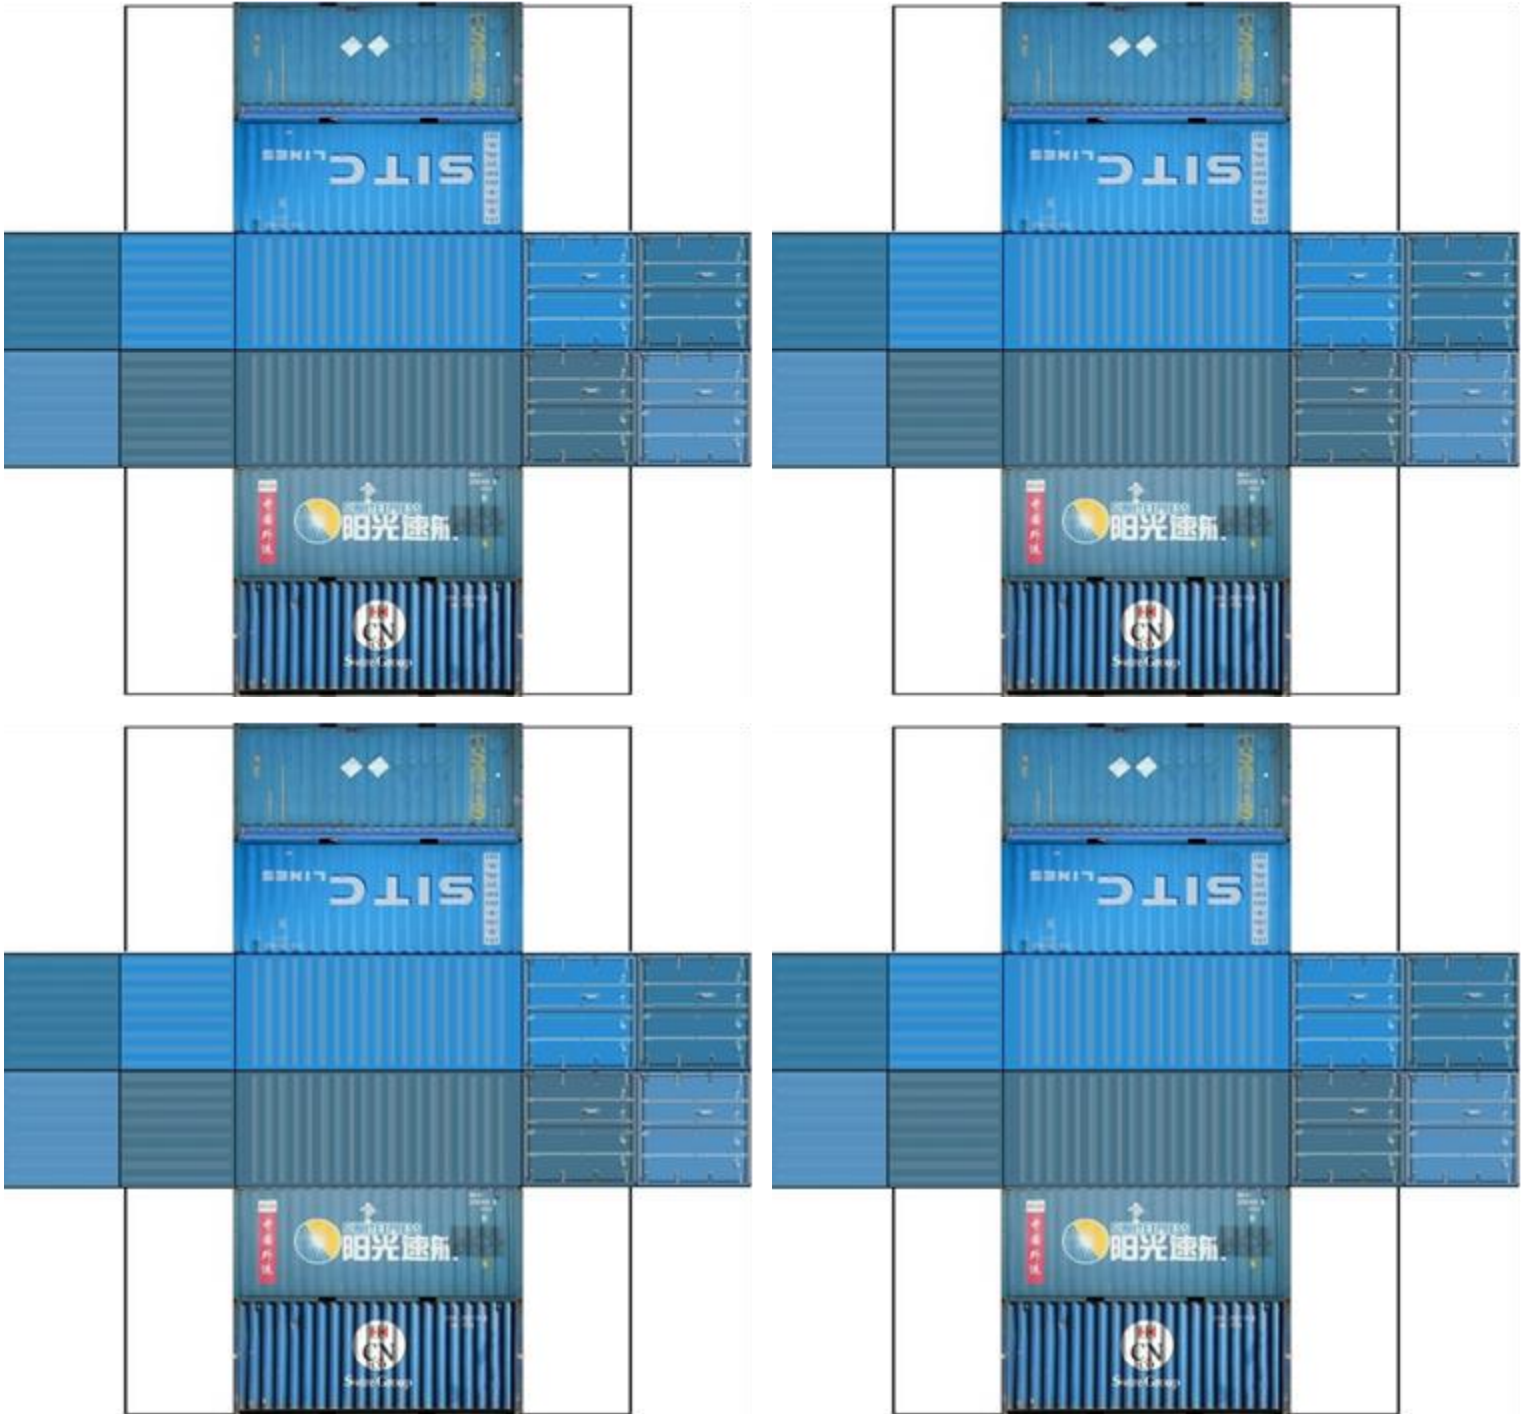

BUILD YOUR OWN (20ft STACK SHIPPING CONTAINERS 4 in 1)

Drawn By
www.krafttrains.com

Click to watch instructional video

For the best results print on 110lb printable card stock and set your printer on high quality printing & actual size.