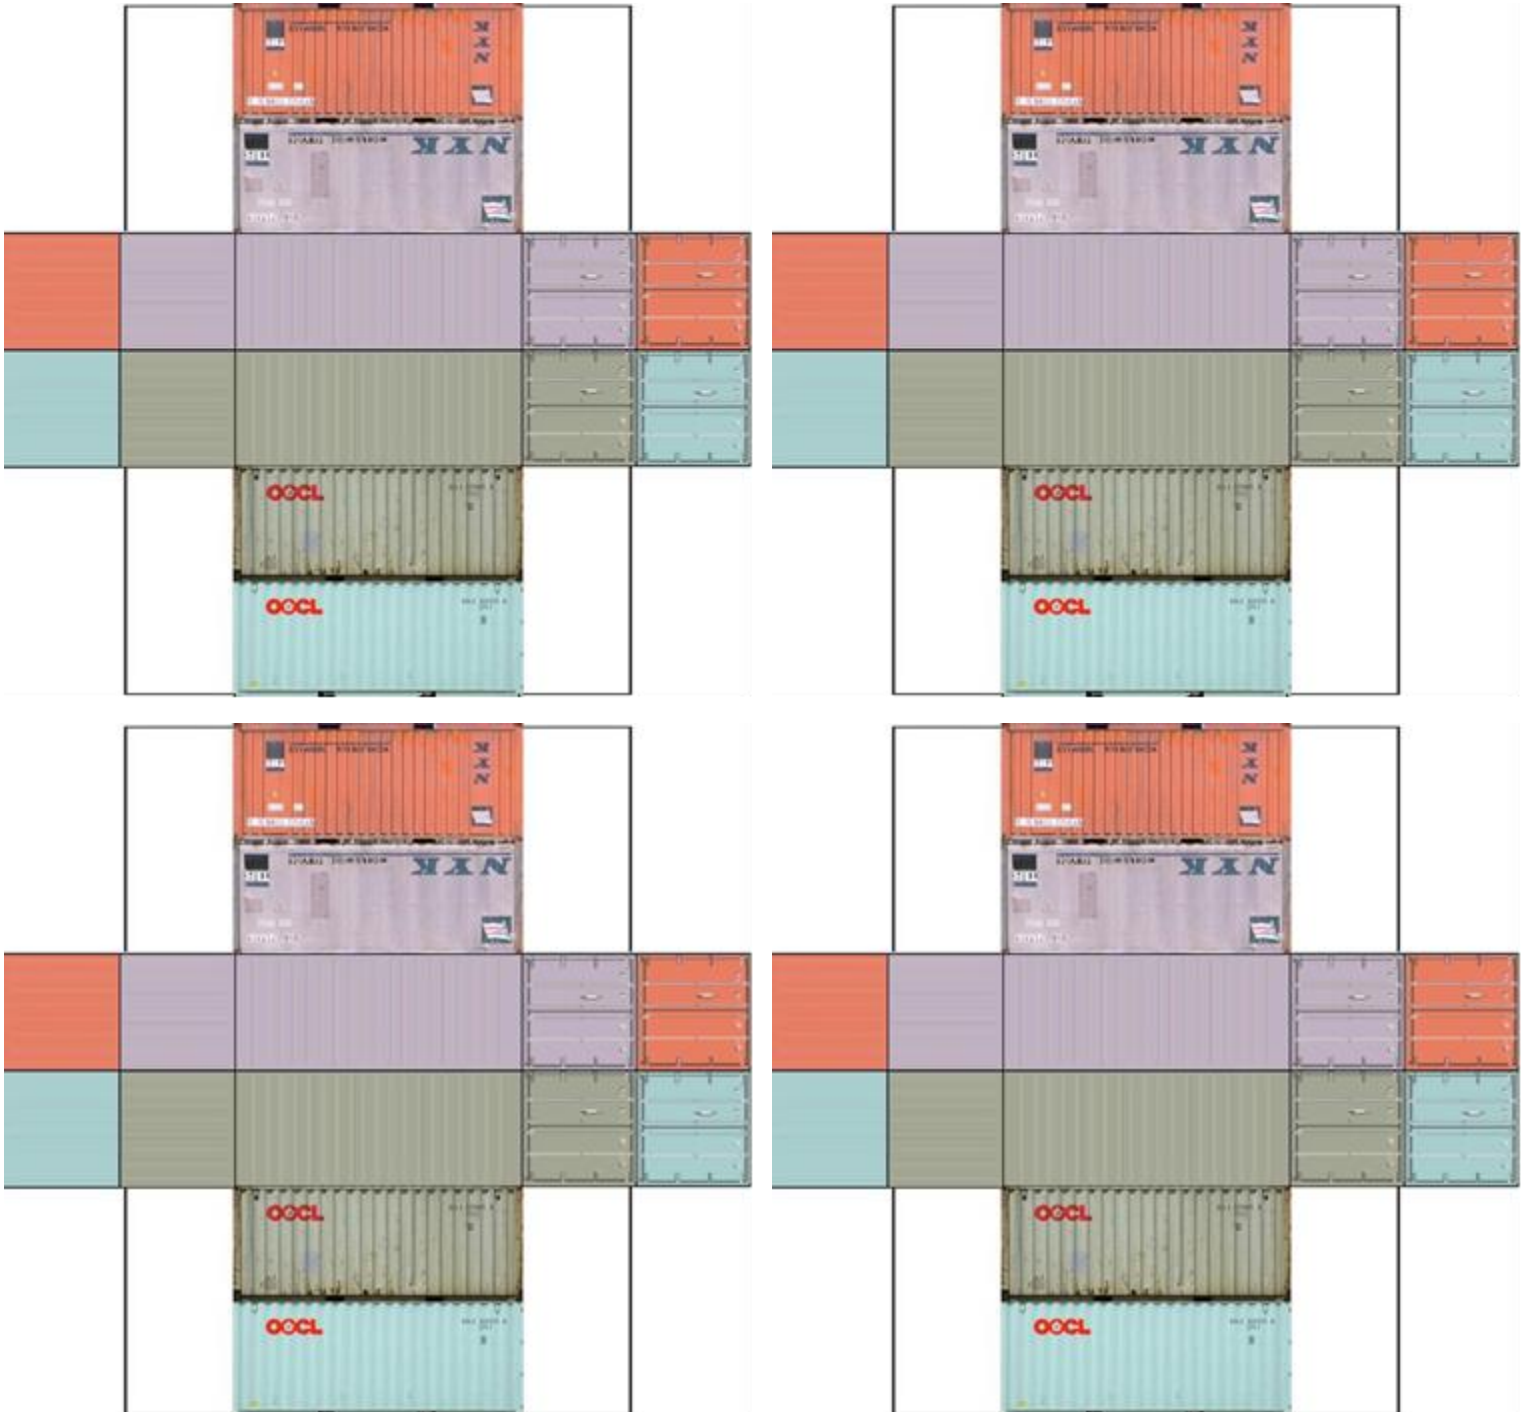

BUILD YOUR OWN (20ft STACK SHIPPING CONTAINERS 4 in 1)

Drawn By
www.krafttrains.com

Click to watch instructional video

For the best results print on 110lb printable card stock and set your printer on high quality printing & actual size.