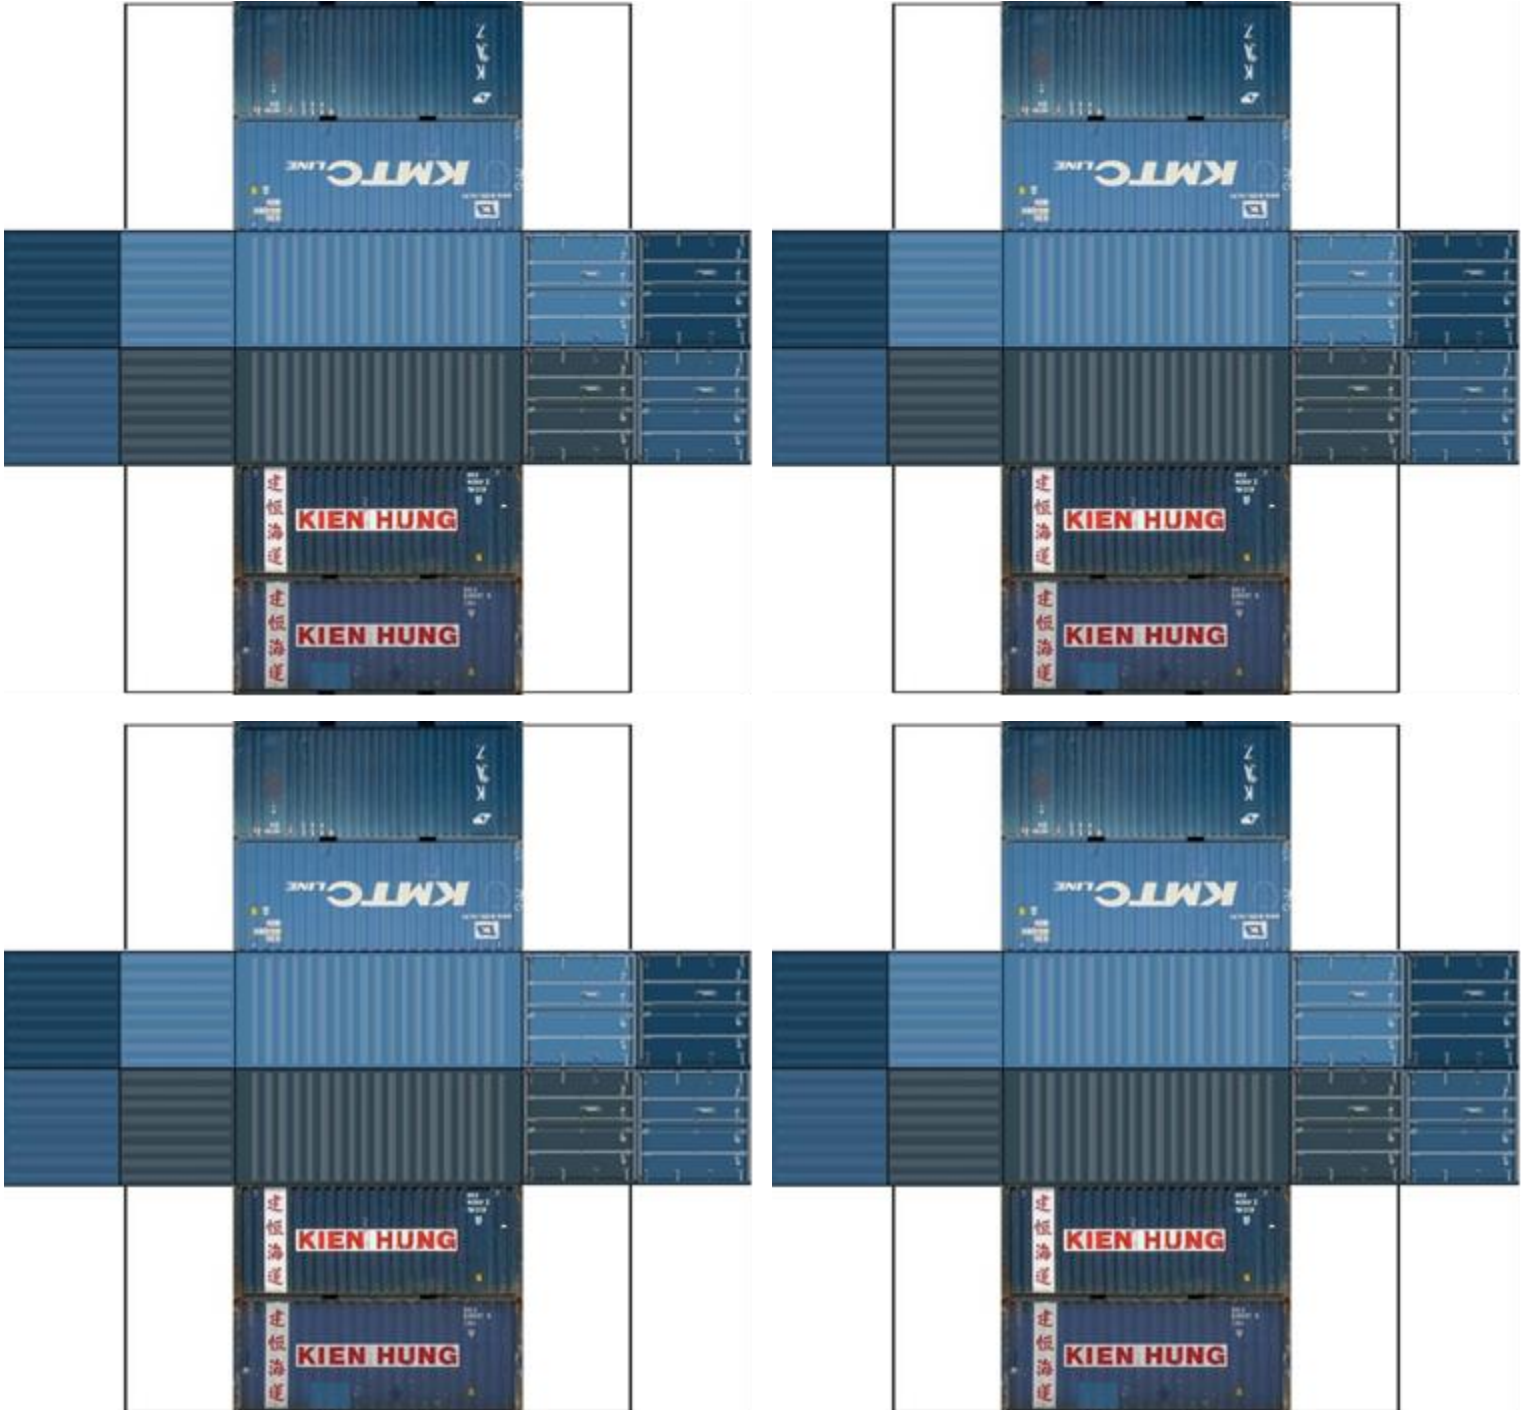

BUILD YOUR OWN (20ft STACK SHIPPING CONTAINERS 4 in 1)

Drawn By
www.krafttrains.com

Click to watch instructional video

For the best results print on 110lb printable card stock and set your printer on high quality printing & actual size.