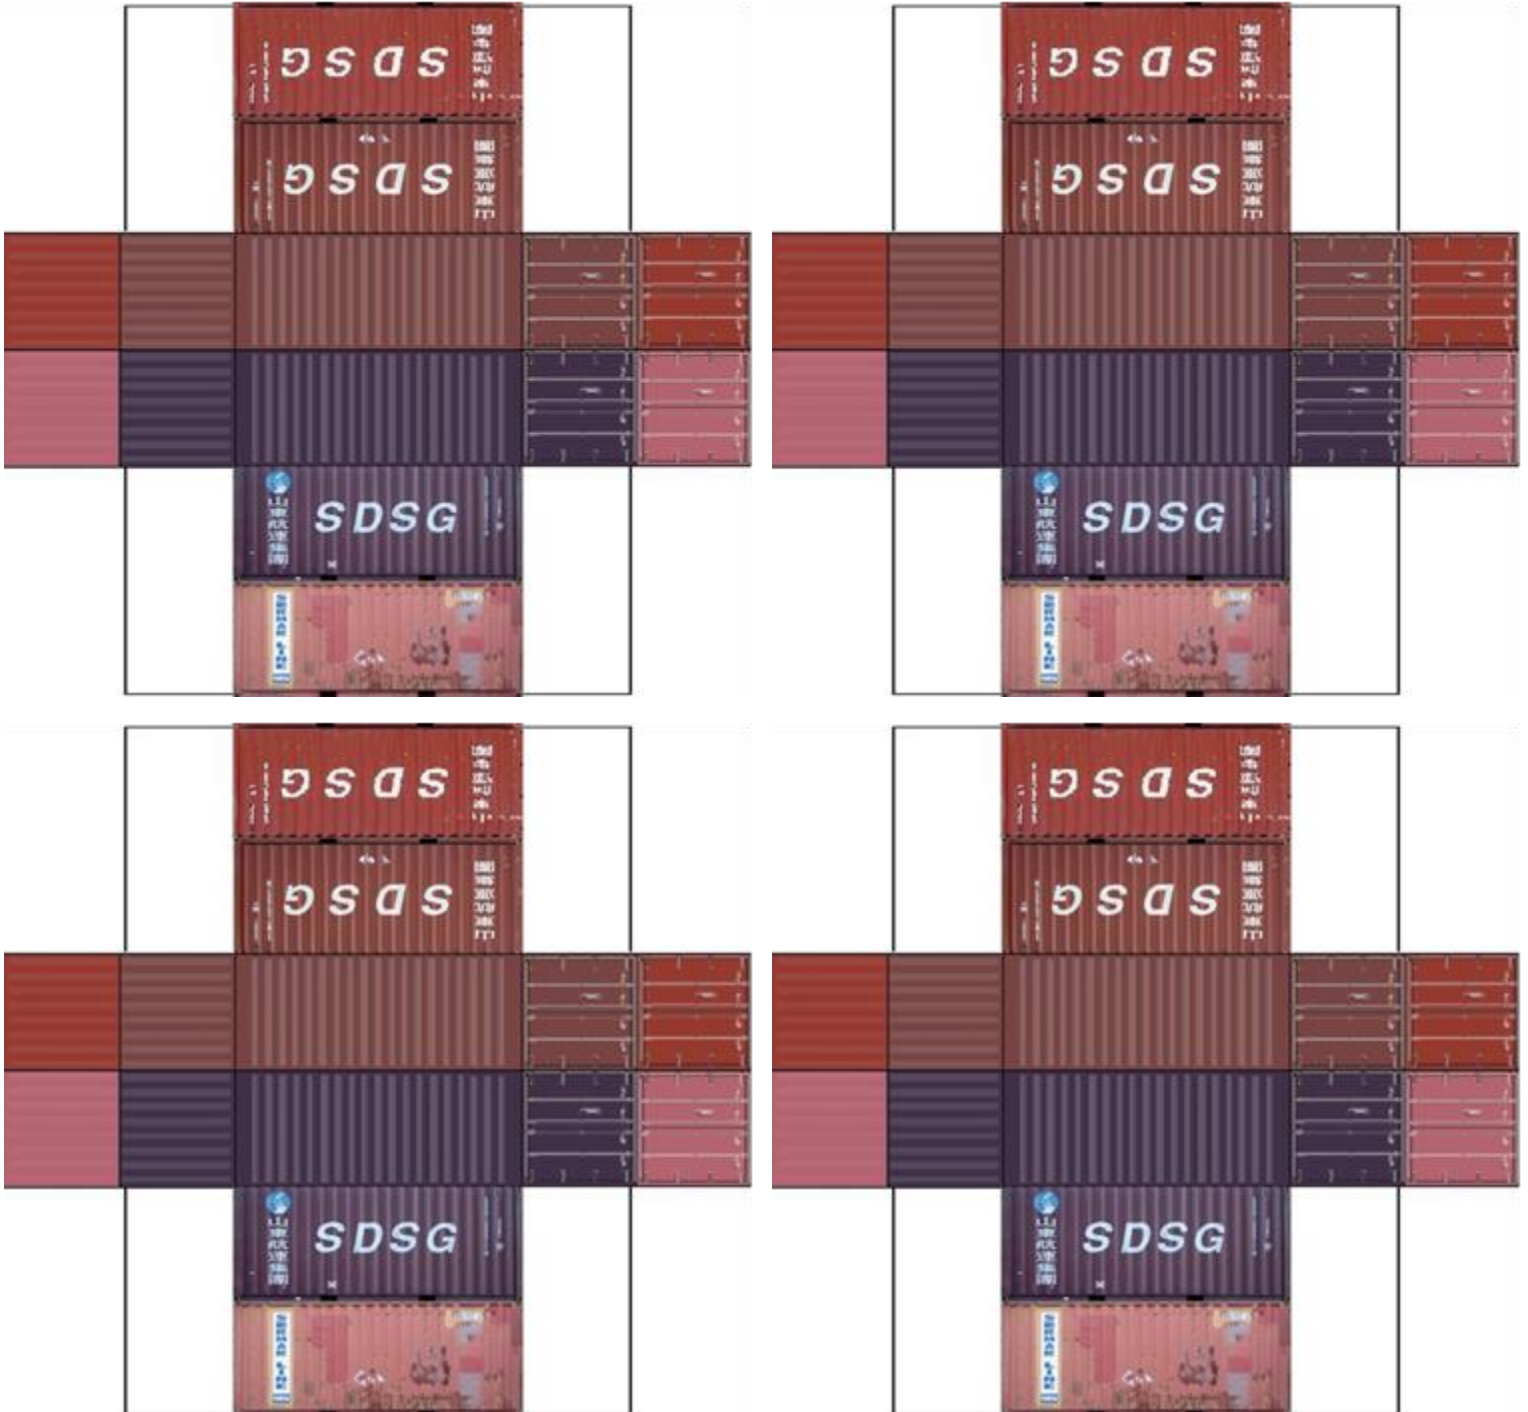

BUILD YOUR OWN (20ft STACK SHIPPING CONTAINERS 4 in 1)

Drawn By
www.krafttrains.com

Click to watch instructional video

For the best results print on 110lb printable card stock and set your printer on high quality printing & actual size.