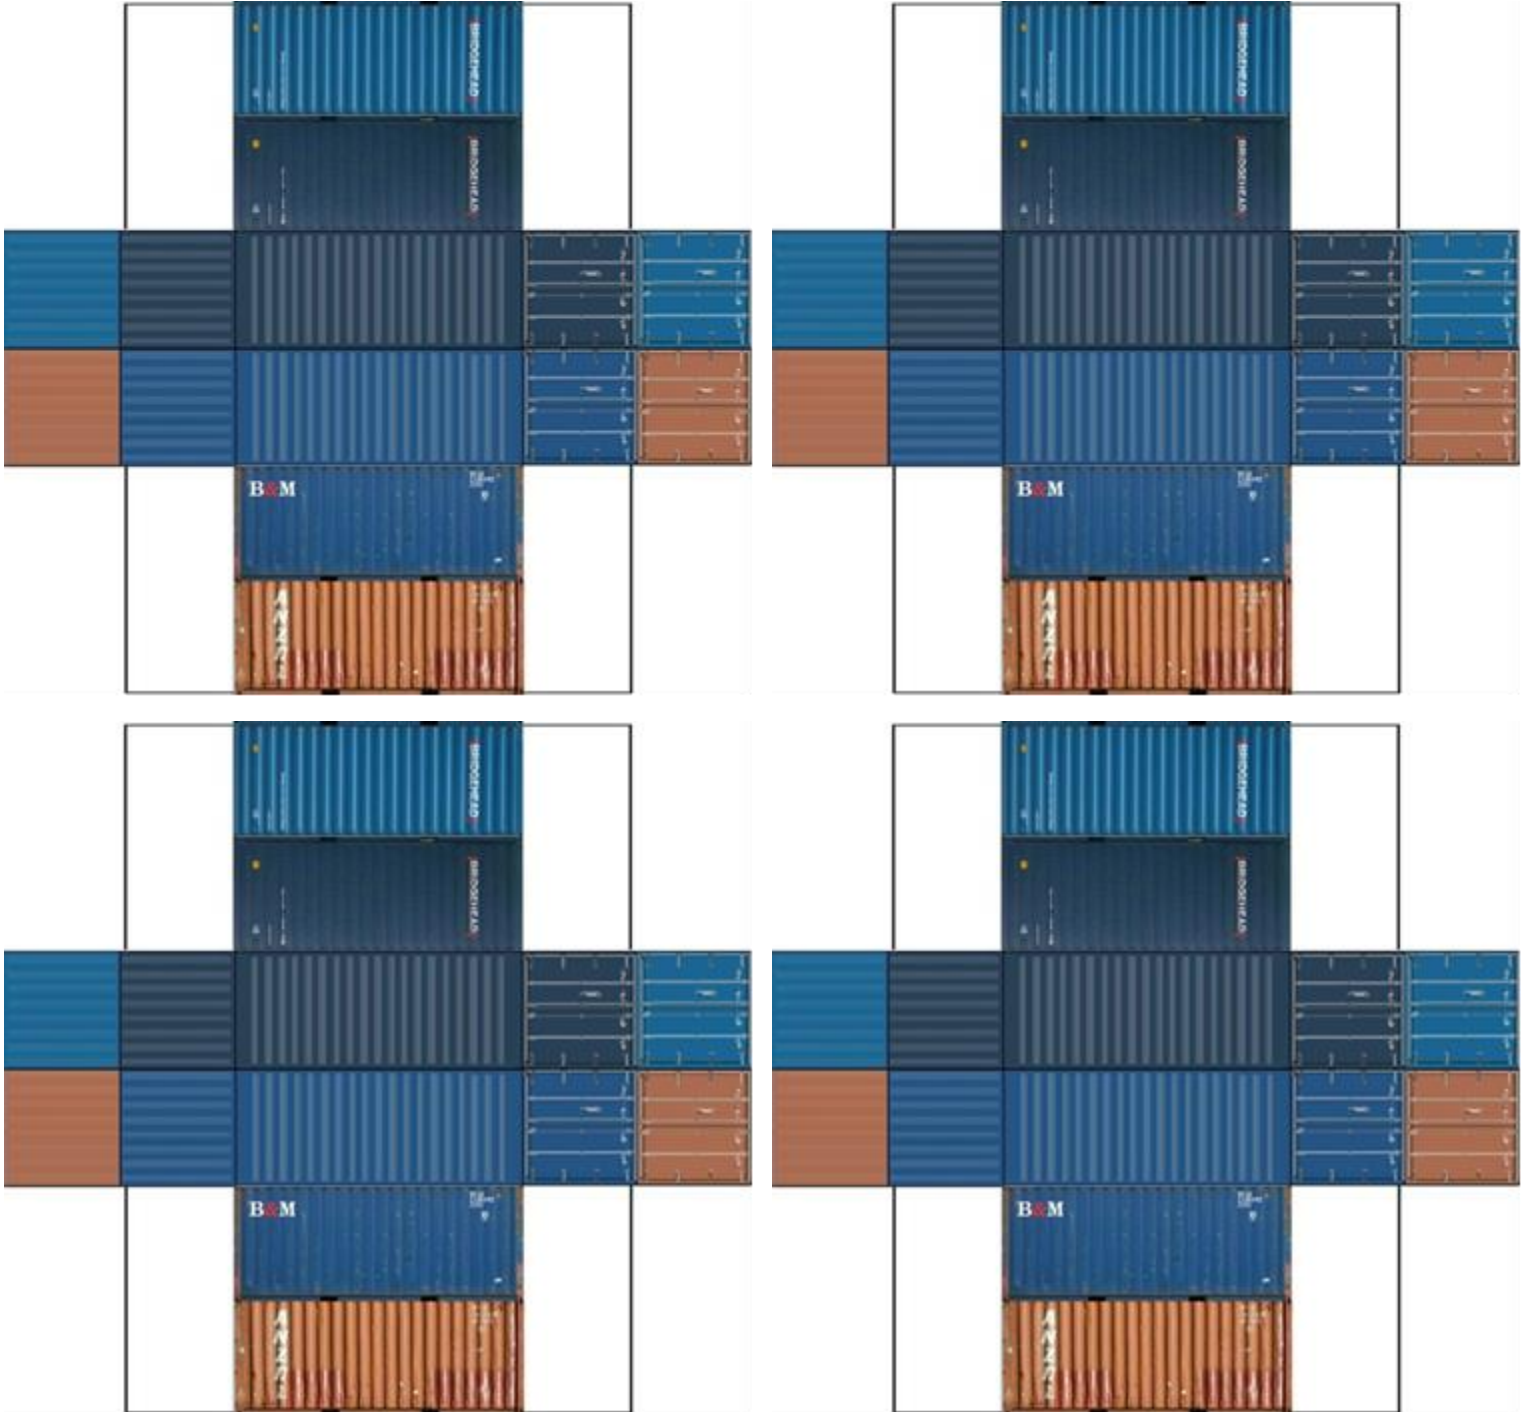

BUILD YOUR OWN (20ft STACK SHIPPING CONTAINERS 4 in 1)

Drawn By
www.krafttrains.com

Click to watch instructional video

For the best results print on 110lb printable card stock and set your printer on high quality printing & actual size.