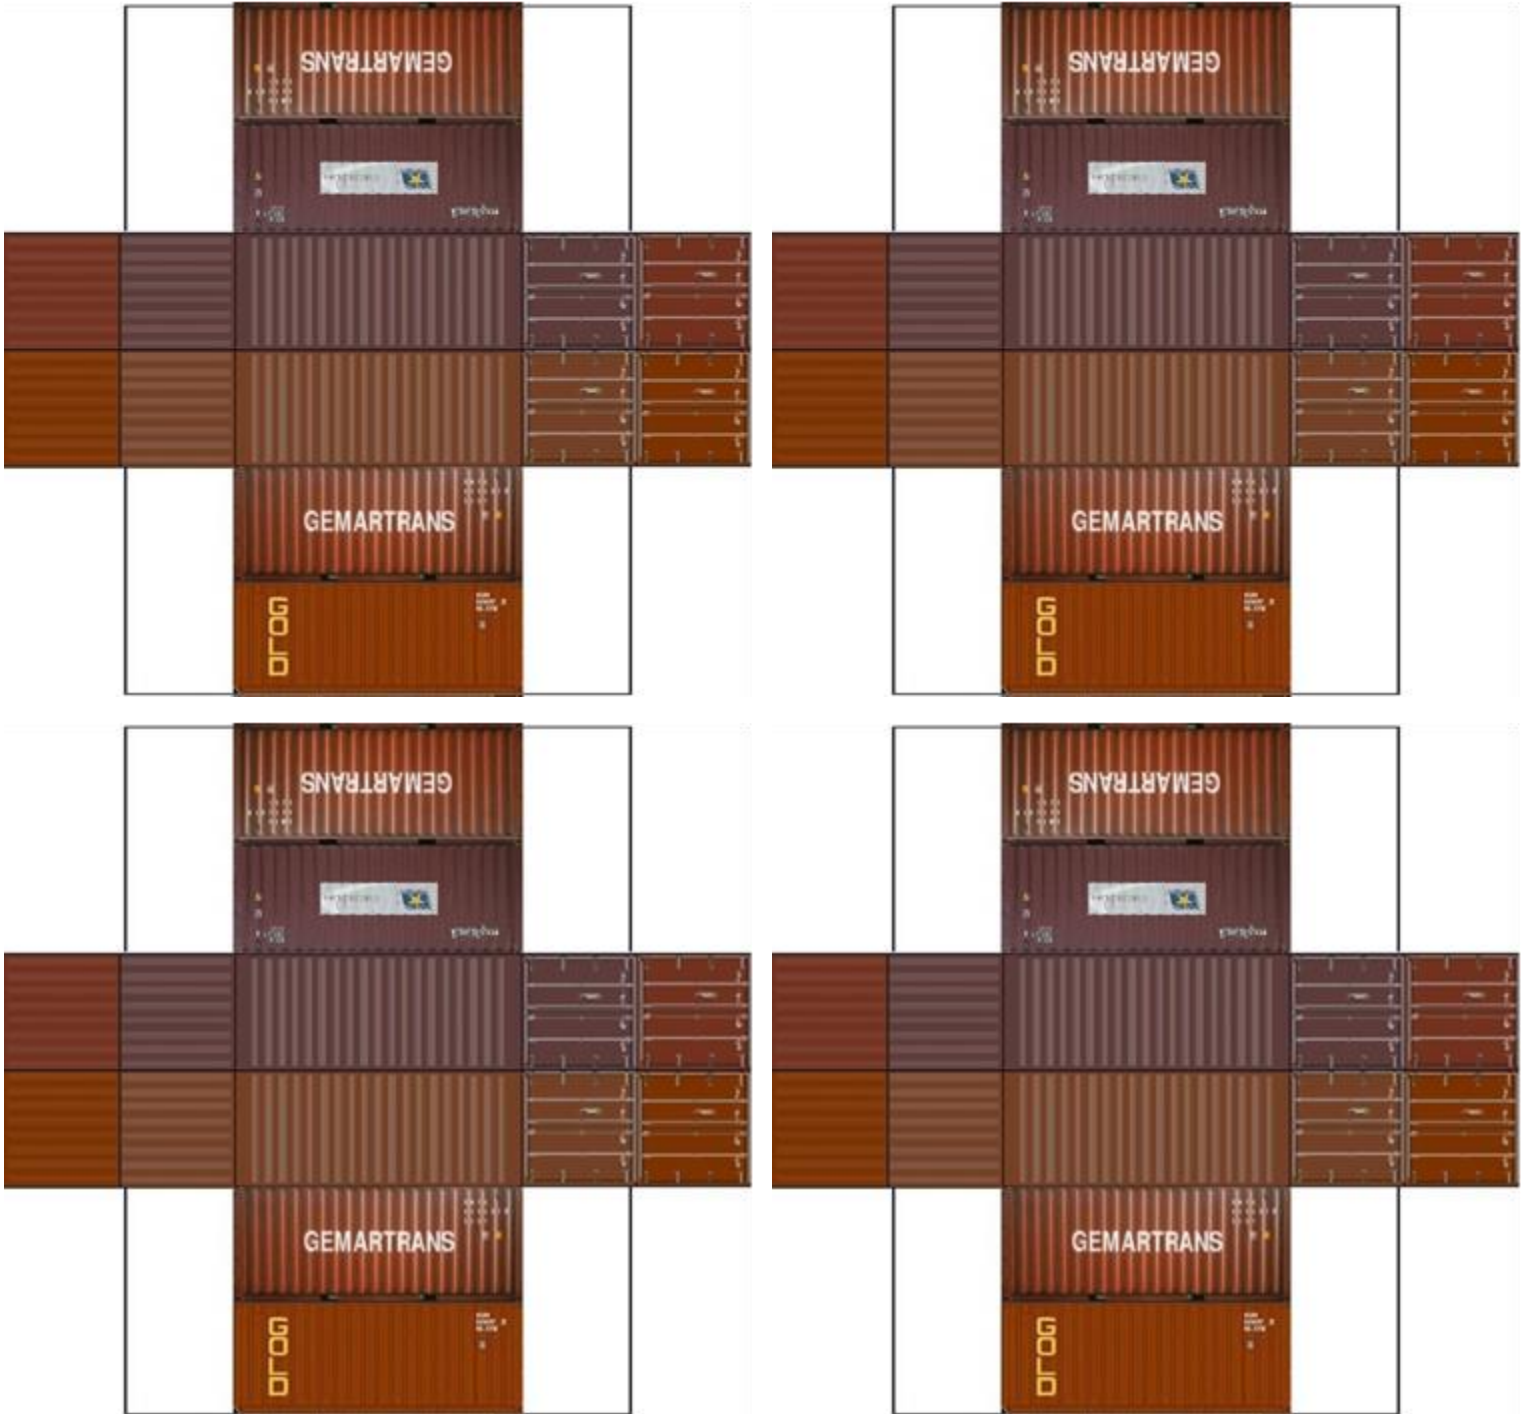

BUILD YOUR OWN (20ft STACK SHIPPING CONTAINERS 4 in 1)

Drawn By
www.krafttrains.com

Click to watch instructional video

For the best results print on 110lb printable card stock and set your printer on high quality printing & actual size.