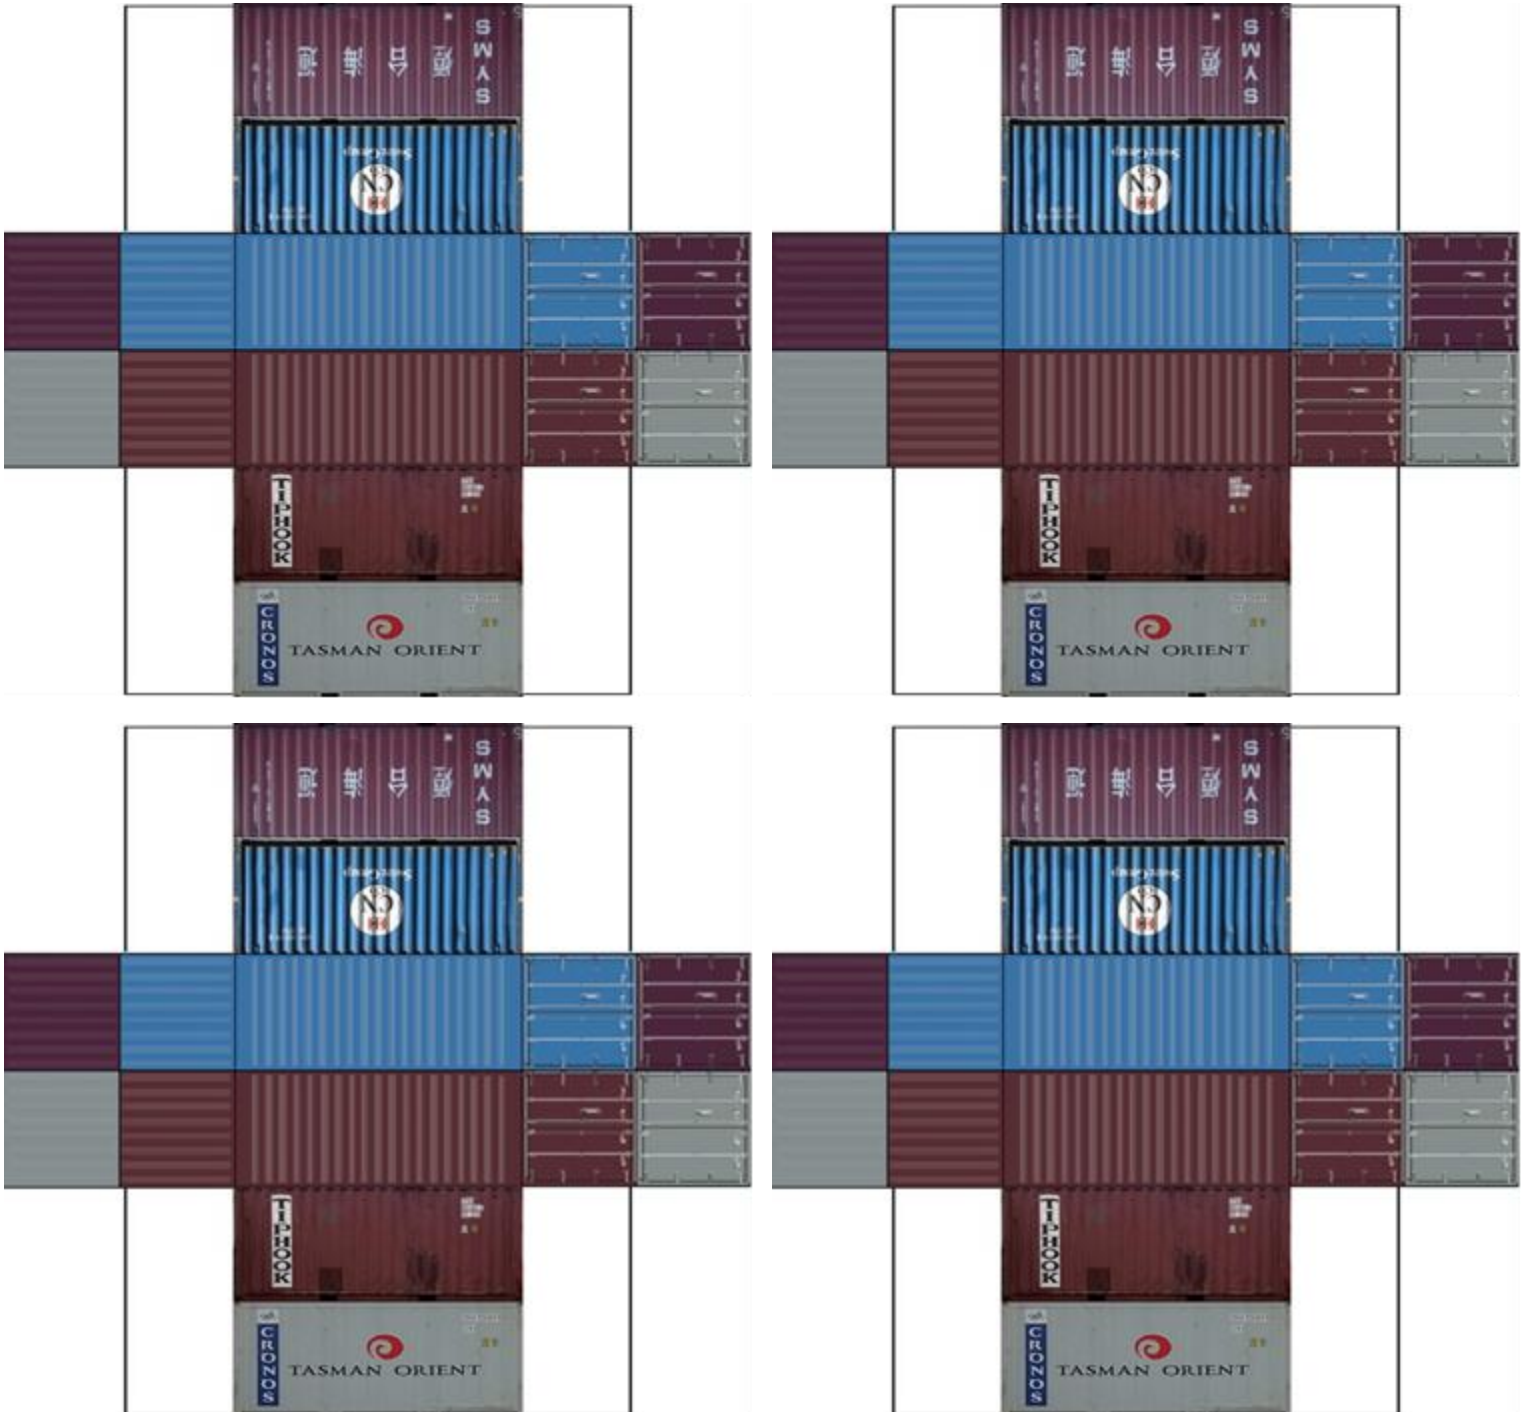

BUILD YOUR OWN (20ft STACK SHIPPING CONTAINERS 4 in 1)

Drawn By
www.krafttrains.com

Click to watch instructional video

For the best results print on 110lb printable card stock and set your printer on high quality printing & actual size.