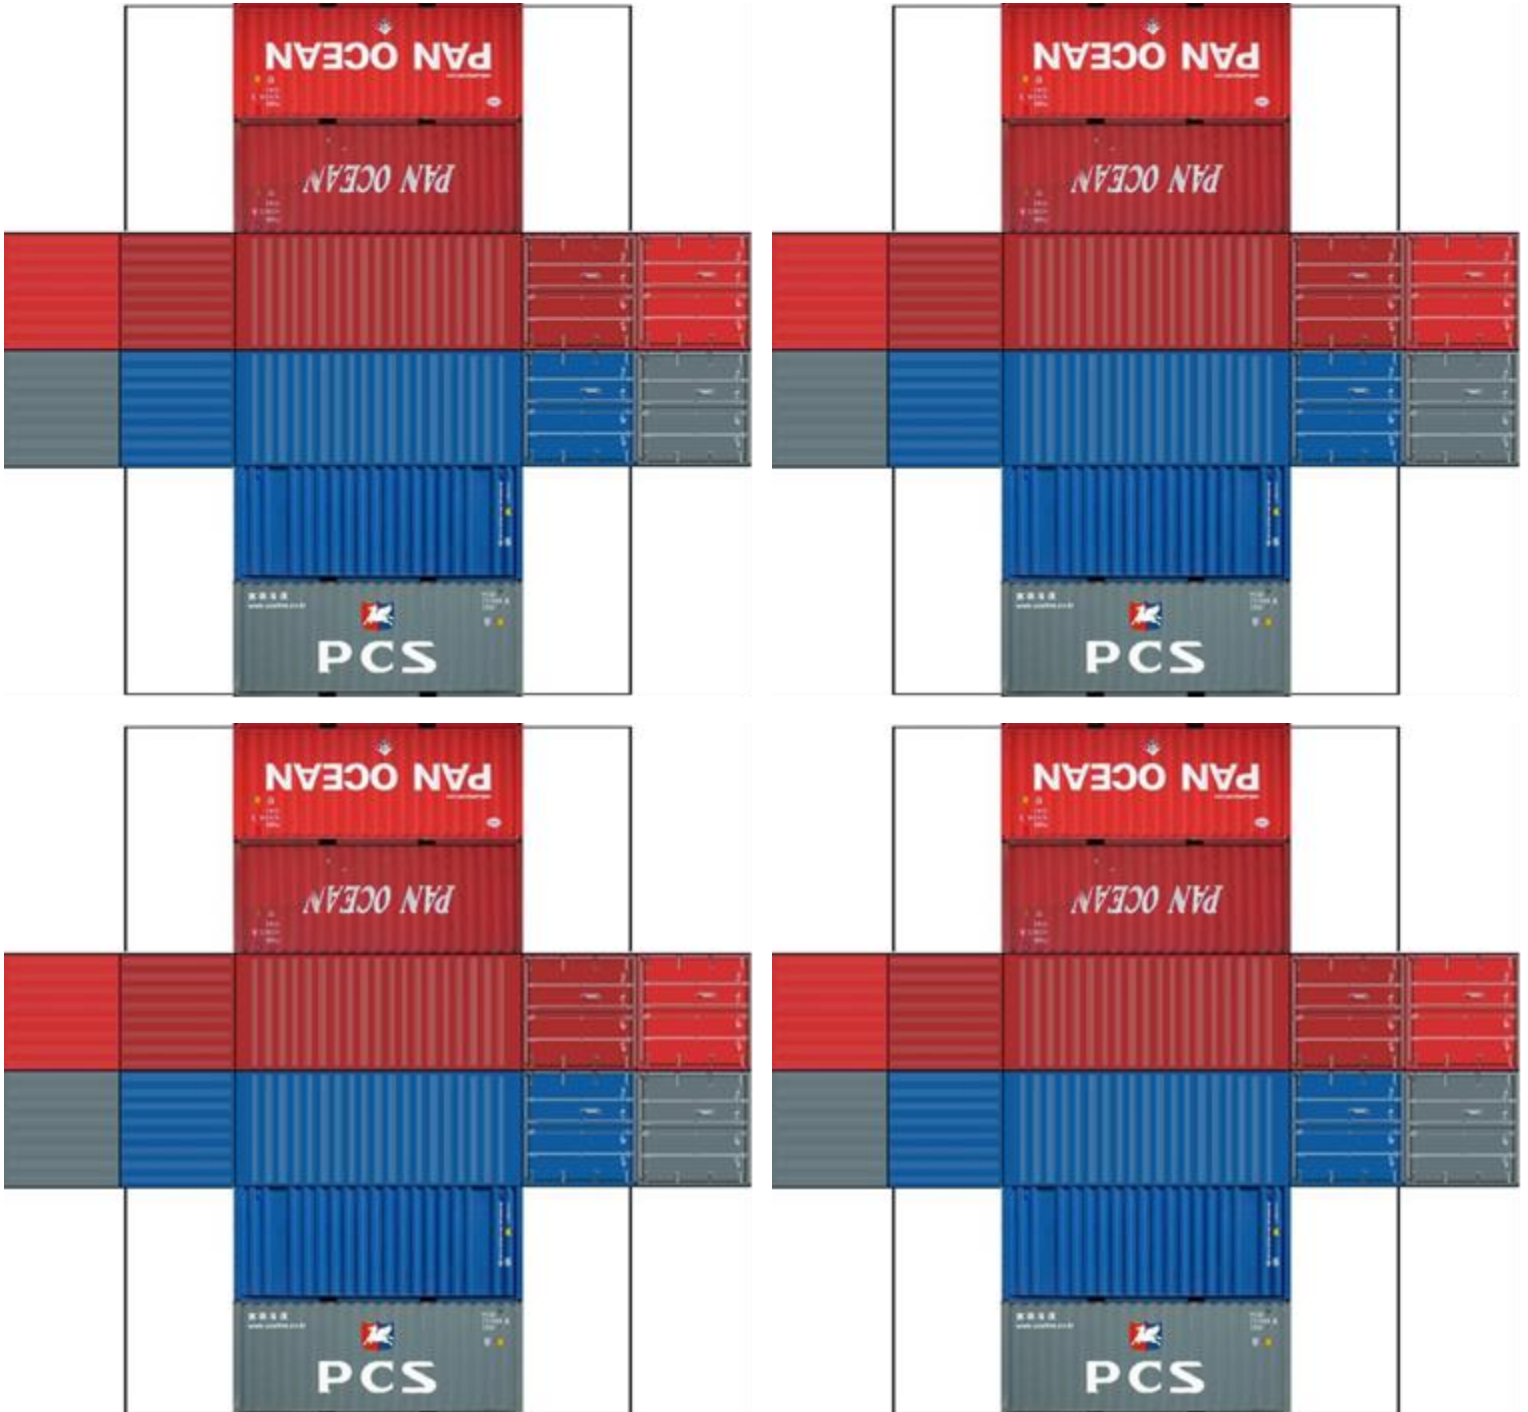

BUILD YOUR OWN (20ft STACK SHIPPING CONTAINERS 4 in 1)

Drawn By
www.krafttrains.com

Click to watch instructional video

For the best results print on 110lb printable card stock and set your printer on high quality printing & actual size.