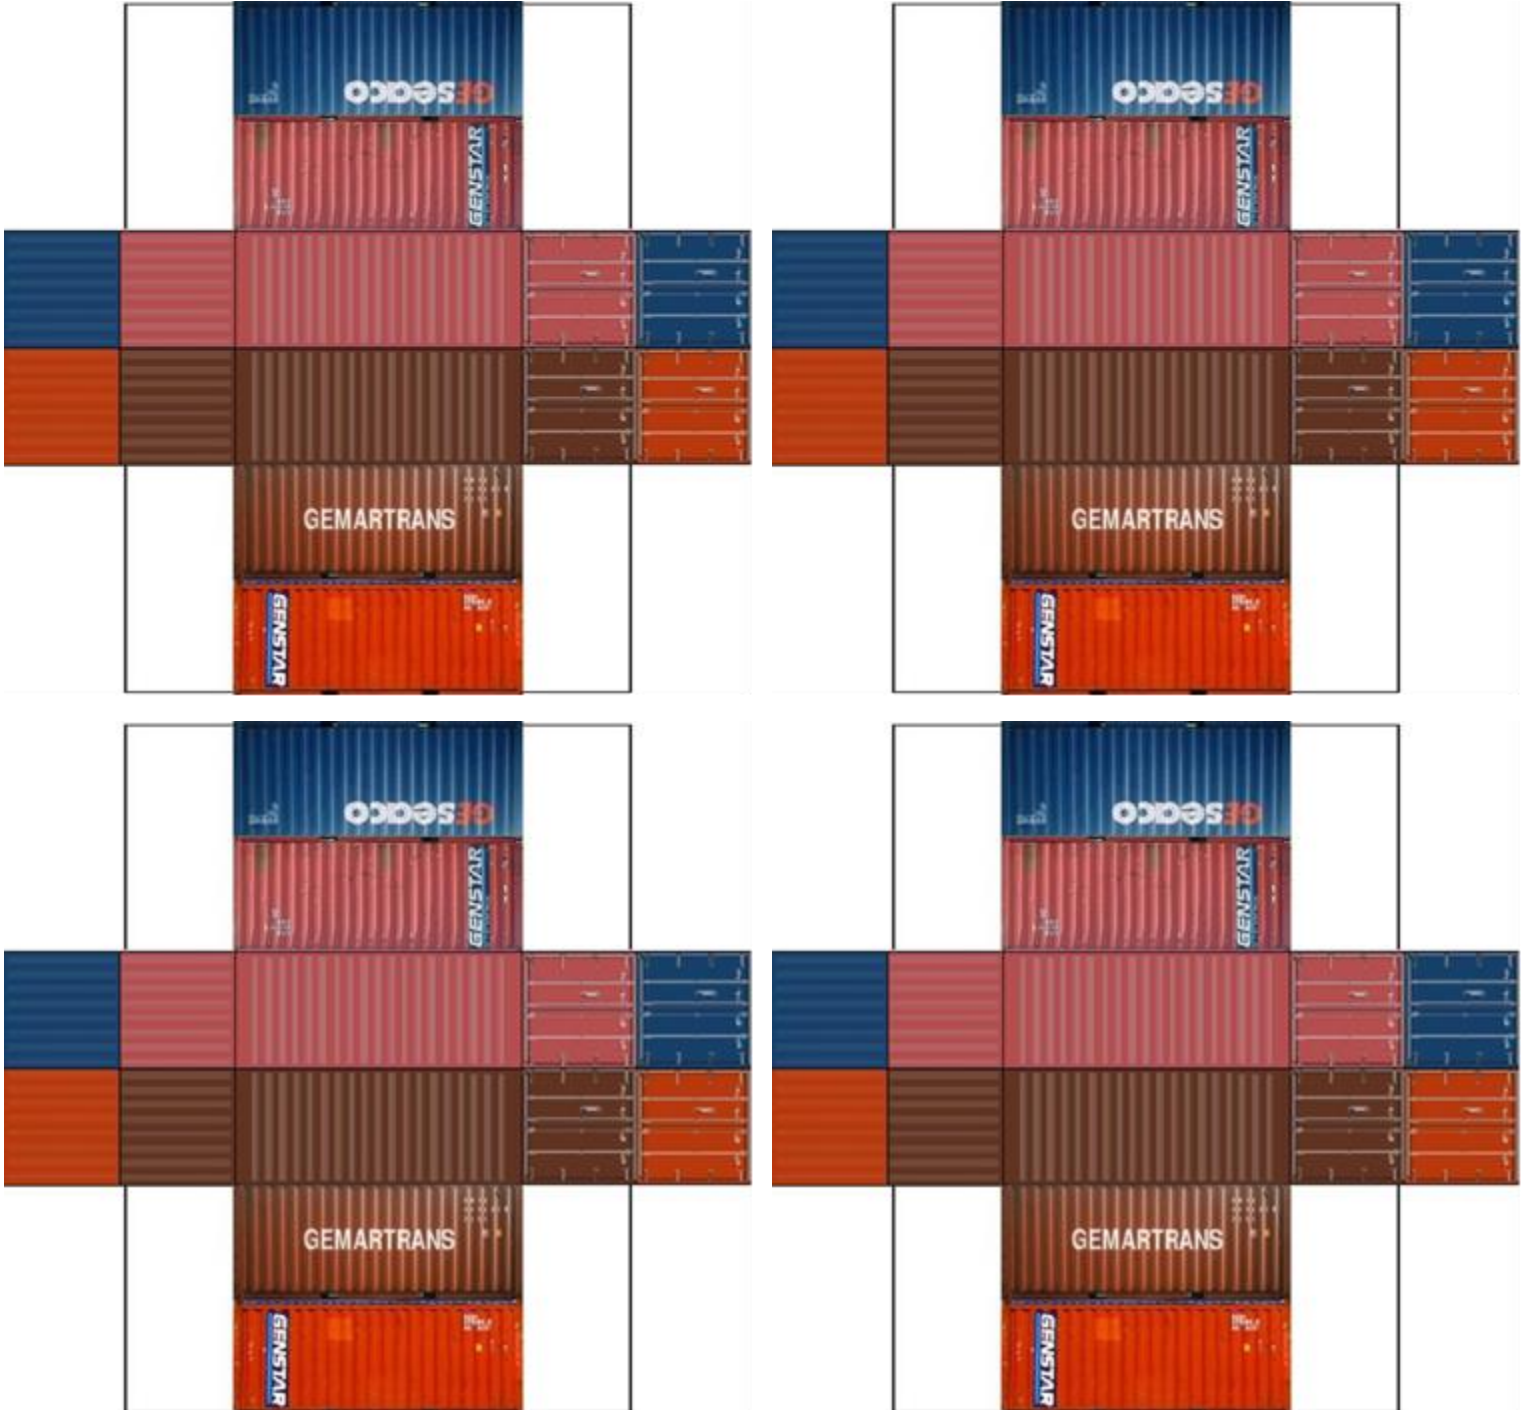

BUILD YOUR OWN (20ft STACK SHIPPING CONTAINERS 4 in 1)

Drawn By
www.krafttrains.com

Click to watch instructional video

For the best results print on 110lb printable card stock and set your printer on high quality printing & actual size.