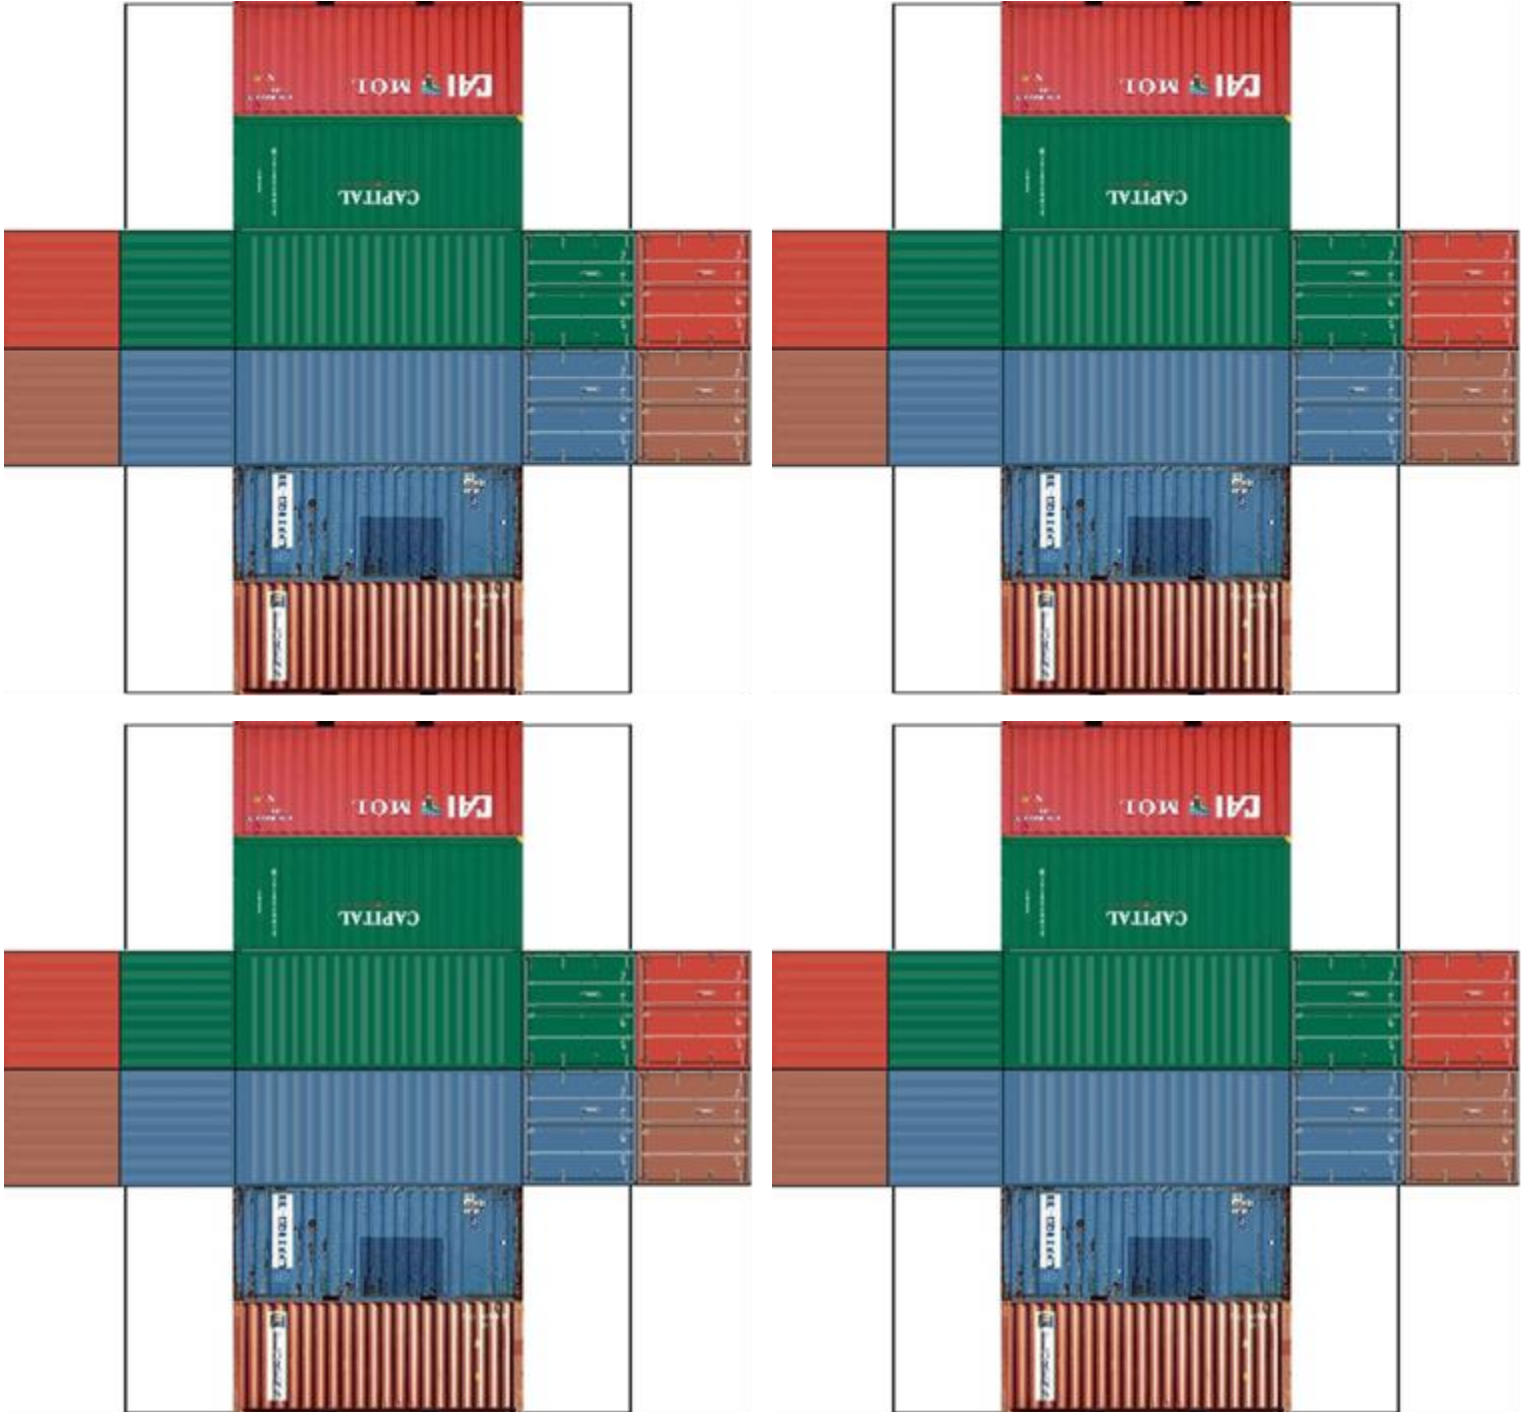

BUILD YOUR OWN (20ft STACK SHIPPING CONTAINERS 4 in 1)

Drawn By
www.krafttrains.com

Click to watch instructional video

For the best results print on 110lb printable card stock and set your printer on high quality printing & actual size.