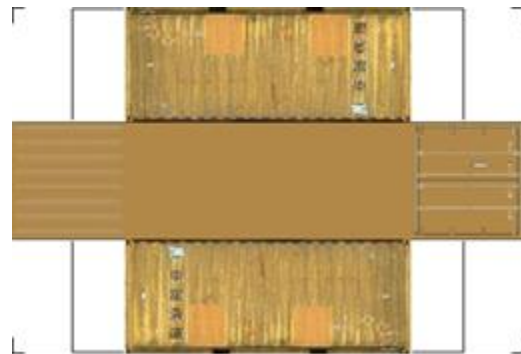

BUILD YOUR OWN (20ft SHIPPING CONTAINER) N SCALE

Drawn By
www.krafttrains.com

[Click to watch instructional video](#)

For the best results print on 110 lb printable card stock and set your printer on high quality printing.