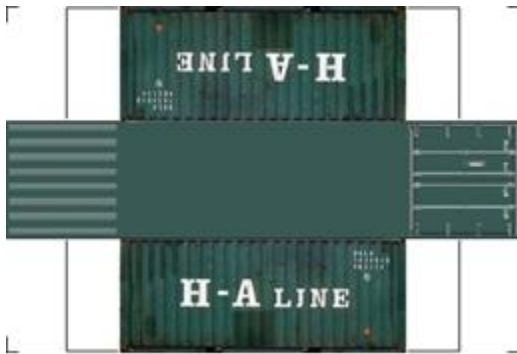

BUILD YOUR OWN (20ft SHIPPING CONTAINER) N SCALE

Drawn By
www.krafttrains.com

Click to watch instructional video

For the best results print on 110 lb printable card stock
and set your printer on high quality printing.