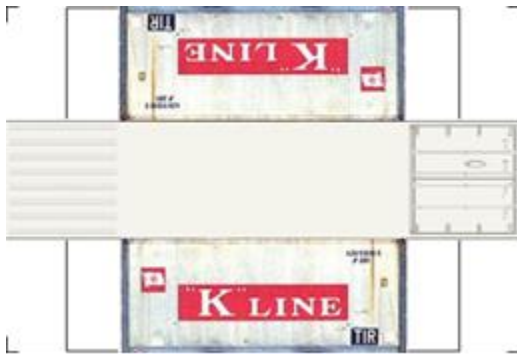

BUILD YOUR OWN (20ft SHIPPING CONTAINER) N SCALE

Drawn By
www.krafttrains.com

Click to watch instructional video

For the best results print on 110 lb printable card stock
and set your printer on high quality printing.