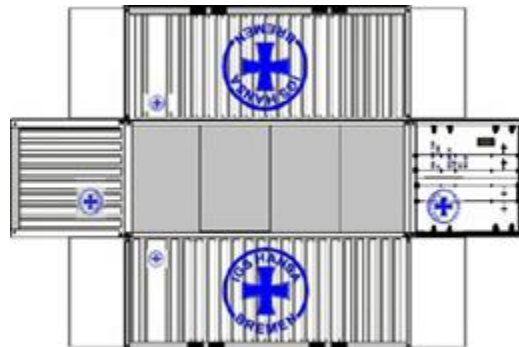

BUILD YOUR OWN (20ft SHIPPING CONTAINER) N SCALE

Drawn By
www.krafttrains.com

Click to watch instructional video

For the best results print on 110 lb printable card stock
and set your printer on high quality printing.