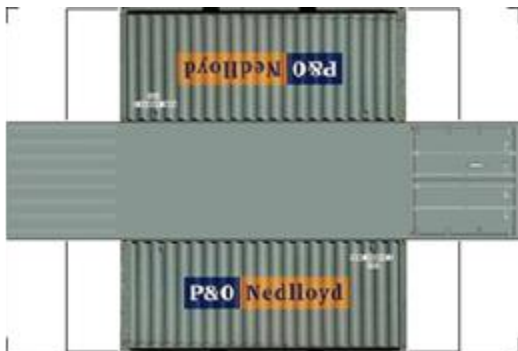

BUILD YOUR OWN (20ft SHIPPING CONTAINER) N SCALE

Drawn By
www.krafttrains.com

Click to watch instructional video

For the best results print on 110 lb printable card stock
and set your printer on high quality printing.