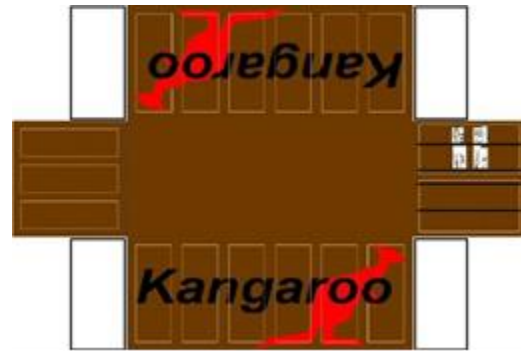

BUILD YOUR OWN (20ft SHIPPING CONTAINER) N SCALE

Drawn By
www.krafttrains.com

Click to watch instructional video

For the best results print on 110 lb printable card stock and set your printer on high quality printing.