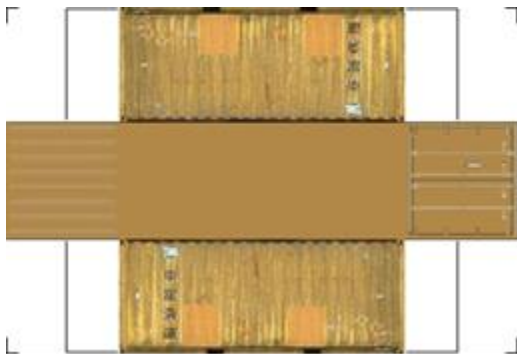

BUILD YOUR OWN (20ft SHIPPING CONTAINER) N SCALE

Drawn By
www.krafttrains.com

[Click to watch instructional video](#)

For the best results print on 110 lb printable card stock and set your printer on high quality printing.