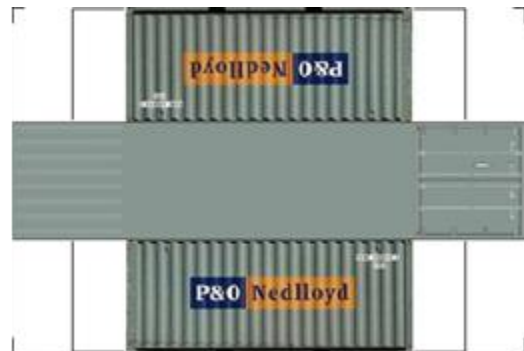

BUILD YOUR OWN (20ft SHIPPING CONTAINER) N SCALE

Drawn By
www.krafttrains.com

Click to watch instructional video

For the best results print on 110 lb printable card stock
and set your printer on high quality printing.