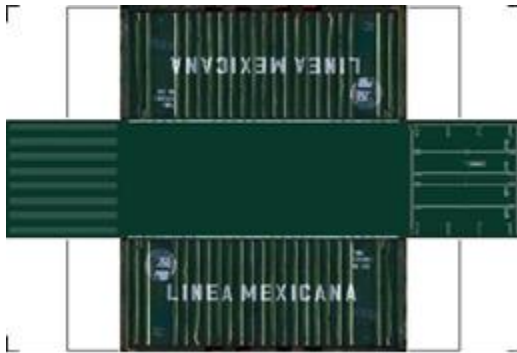

BUILD YOUR OWN (20ft SHIPPING CONTAINER) N SCALE

Drawn By
www.krafttrains.com

Click to watch instructional video

For the best results print on 110 lb printable card stock and set your printer on high quality printing.