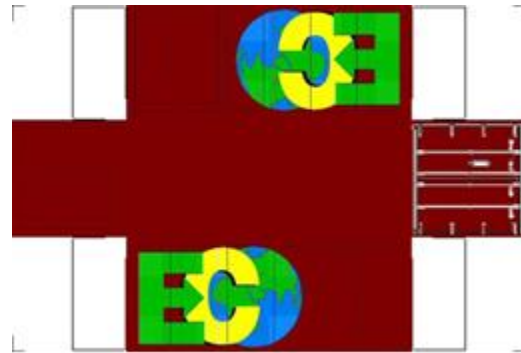

BUILD YOUR OWN (20ft SHIPPING CONTAINER) N SCALE

Drawn By
www.krafttrains.com

Click to watch instructional video

For the best results print on 110 lb printable card stock
and set your printer on high quality printing.