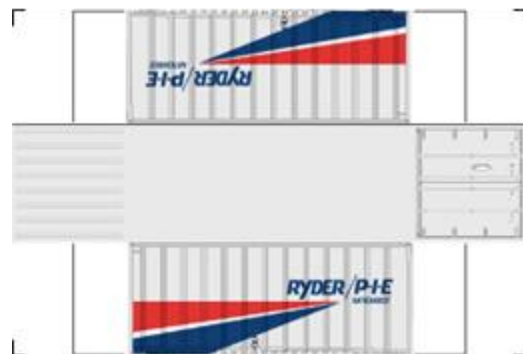

BUILD YOUR OWN (20ft SHIPPING CONTAINER) N SCALE

Drawn By
www.krafttrains.com

Click to watch instructional video

For the best results print on 110 lb printable card stock
and set your printer on high quality printing.