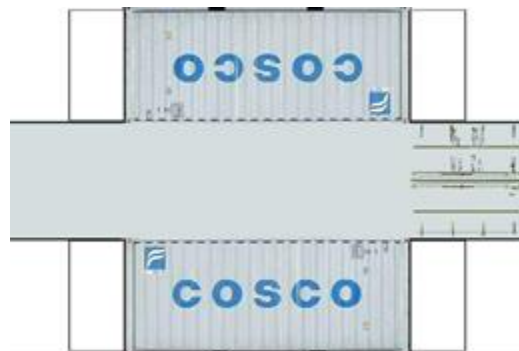

BUILD YOUR OWN (20ft SHIPPING CONTAINER) N SCALE

Drawn By
www.krafttrains.com

Click to watch instructional video

For the best results print on 110 lb printable card stock
and set your printer on high quality printing.