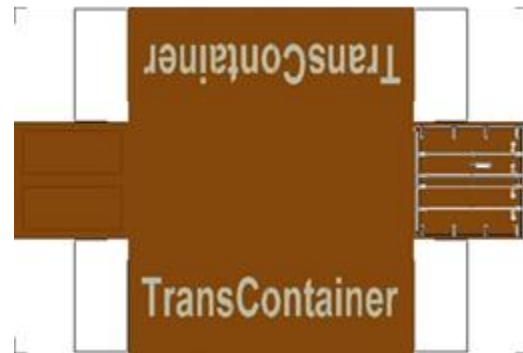

BUILD YOUR OWN (20ft SHIPPING CONTAINER) N SCALE

Drawn By
www.krafttrains.com

Click to watch instructional video

For the best results print on 110 lb printable card stock
and set your printer on high quality printing.