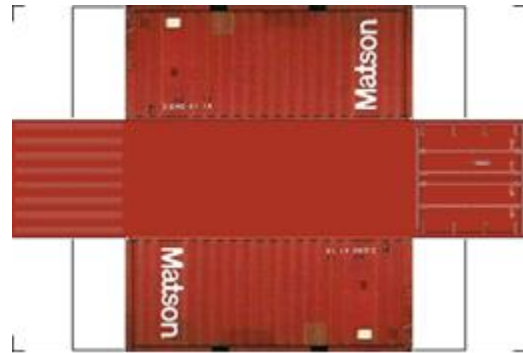

BUILD YOUR OWN (20ft SHIPPING CONTAINER) N SCALE

Drawn By
www.krafttrains.com

Click to watch instructional video

For the best results print on 110 lb printable card stock and set your printer on high quality printing.