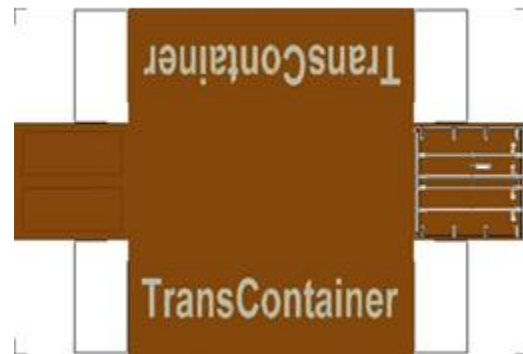

BUILD YOUR OWN (20ft SHIPPING CONTAINER) N SCALE

Drawn By
www.krafttrains.com

Click to watch instructional video

For the best results print on 110 lb printable card stock
and set your printer on high quality printing.