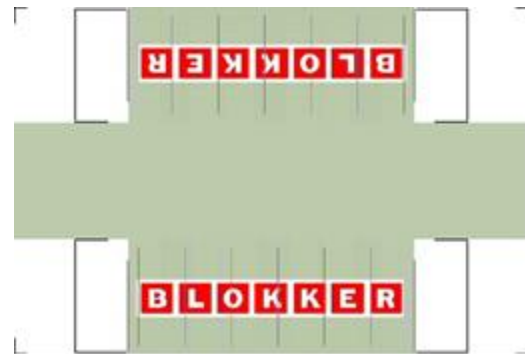

BUILD YOUR OWN (20ft SHIPPING CONTAINER) N SCALE

Drawn By
www.krafttrains.com

Click to watch instructional video

For the best results print on 110 lb printable card stock and set your printer on high quality printing.