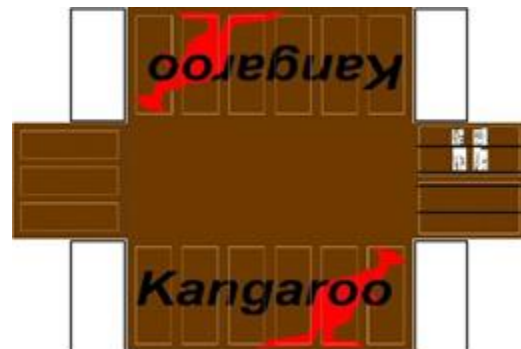

BUILD YOUR OWN (20ft SHIPPING CONTAINER) N SCALE

Drawn By
www.krafttrains.com

Click to watch instructional video

For the best results print on 110 lb printable card stock and set your printer on high quality printing.