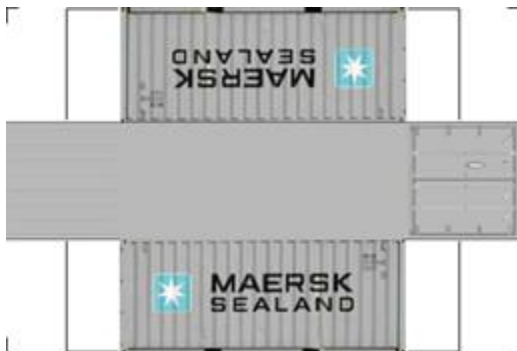

BUILD YOUR OWN (20ft SHIPPING CONTAINER) N SCALE

Drawn By
www.krafttrains.com

Click to watch instructional video

For the best results print on 110 lb printable card stock and set your printer on high quality printing.