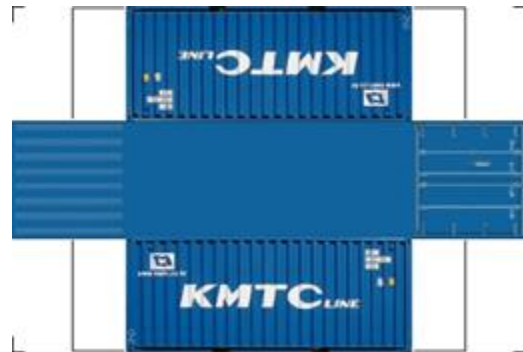

BUILD YOUR OWN (20ft SHIPPING CONTAINER) N SCALE

Drawn By
www.krafttrains.com

Click to watch instructional video

For the best results print on 110 lb printable card stock and set your printer on high quality printing.