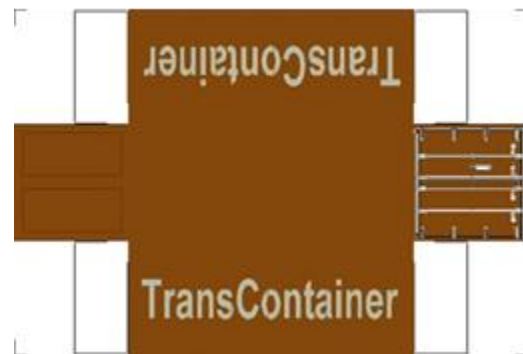

BUILD YOUR OWN (20ft SHIPPING CONTAINER) N SCALE

Drawn By
www.krafttrains.com

Click to watch instructional video

For the best results print on 110 lb printable card stock
and set your printer on high quality printing.