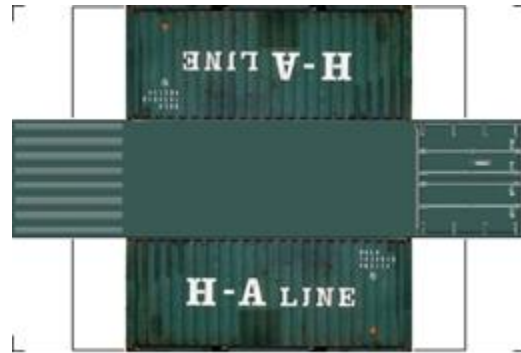

BUILD YOUR OWN (20ft SHIPPING CONTAINER) N SCALE

Drawn By
www.krafttrains.com

Click to watch instructional video

For the best results print on 110 lb printable card stock
and set your printer on high quality printing.