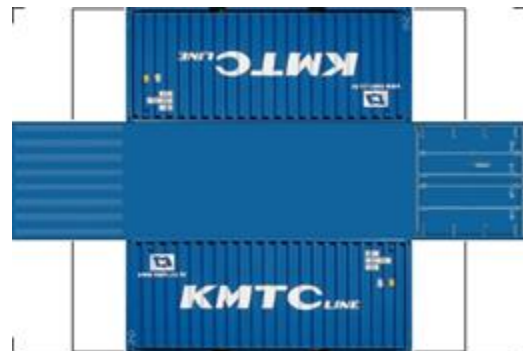

BUILD YOUR OWN (20ft SHIPPING CONTAINER) N SCALE

Drawn By
www.krafttrains.com

Click to watch instructional video

For the best results print on 110 lb printable card stock and set your printer on high quality printing.