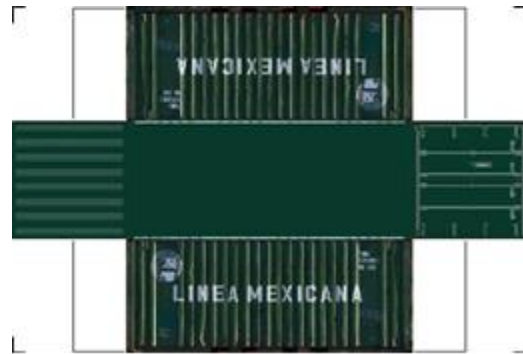

BUILD YOUR OWN (20ft SHIPPING CONTAINER) N SCALE

Drawn By
www.krafttrains.com

Click to watch instructional video

For the best results print on 110 lb printable card stock and set your printer on high quality printing.