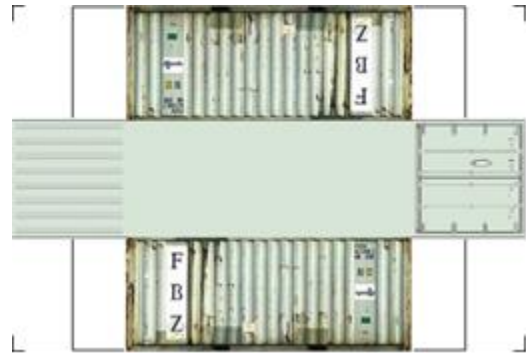

BUILD YOUR OWN (20ft SHIPPING CONTAINER) N SCALE

Drawn By
www.krafttrains.com

Click to watch instructional video

For the best results print on 110 lb printable card stock
and set your printer on high quality printing.