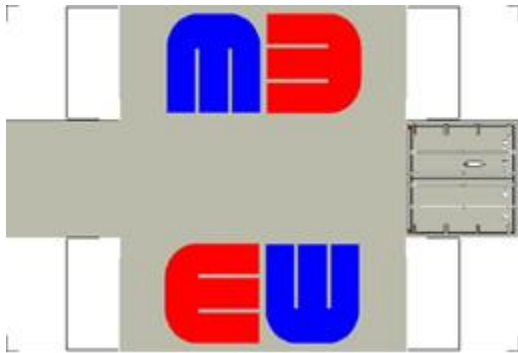

BUILD YOUR OWN (20ft SHIPPING CONTAINER) N SCALE

Drawn By
www.krafttrains.com

Click to watch instructional video

For the best results print on 110 lb printable card stock
and set your printer on high quality printing.