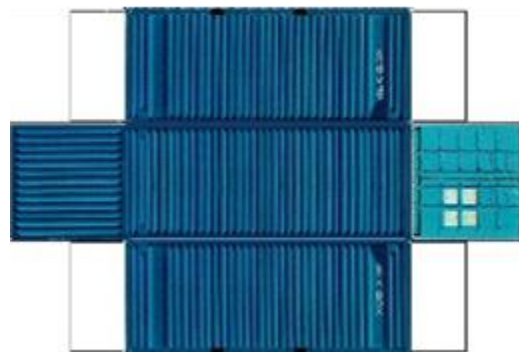

BUILD YOUR OWN (20ft SHIPPING CONTAINER) N SCALE

Drawn By
www.krafttrains.com

Click to watch instructional video

For the best results print on 110 lb printable card stock
and set your printer on high quality printing.