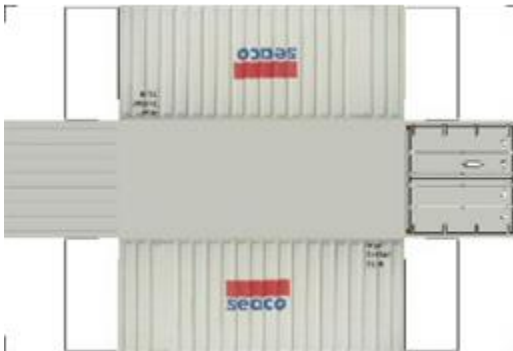

BUILD YOUR OWN (20ft SHIPPING CONTAINER) N SCALE

Drawn By
www.krafttrains.com

Click to watch instructional video

For the best results print on 110 lb printable card stock
and set your printer on high quality printing.