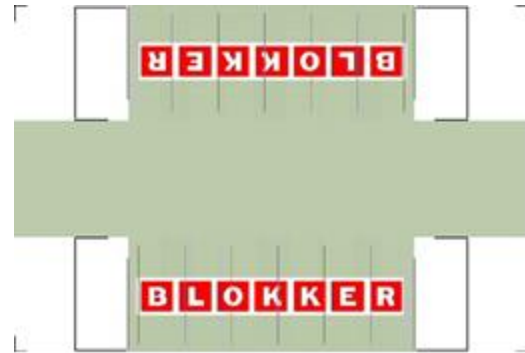

BUILD YOUR OWN (20ft SHIPPING CONTAINER) N SCALE

Drawn By
www.krafttrains.com

Click to watch instructional video

For the best results print on 110 lb printable card stock and set your printer on high quality printing.