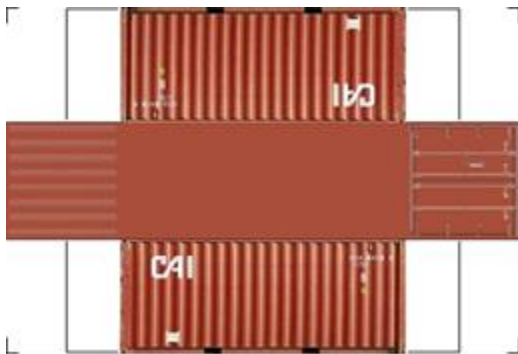

BUILD YOUR OWN (20ft SHIPPING CONTAINER) N SCALE

Drawn By
www.krafttrains.com

[Click to watch instructional video](#)

For the best results print on 110 lb printable card stock and set your printer on high quality printing.