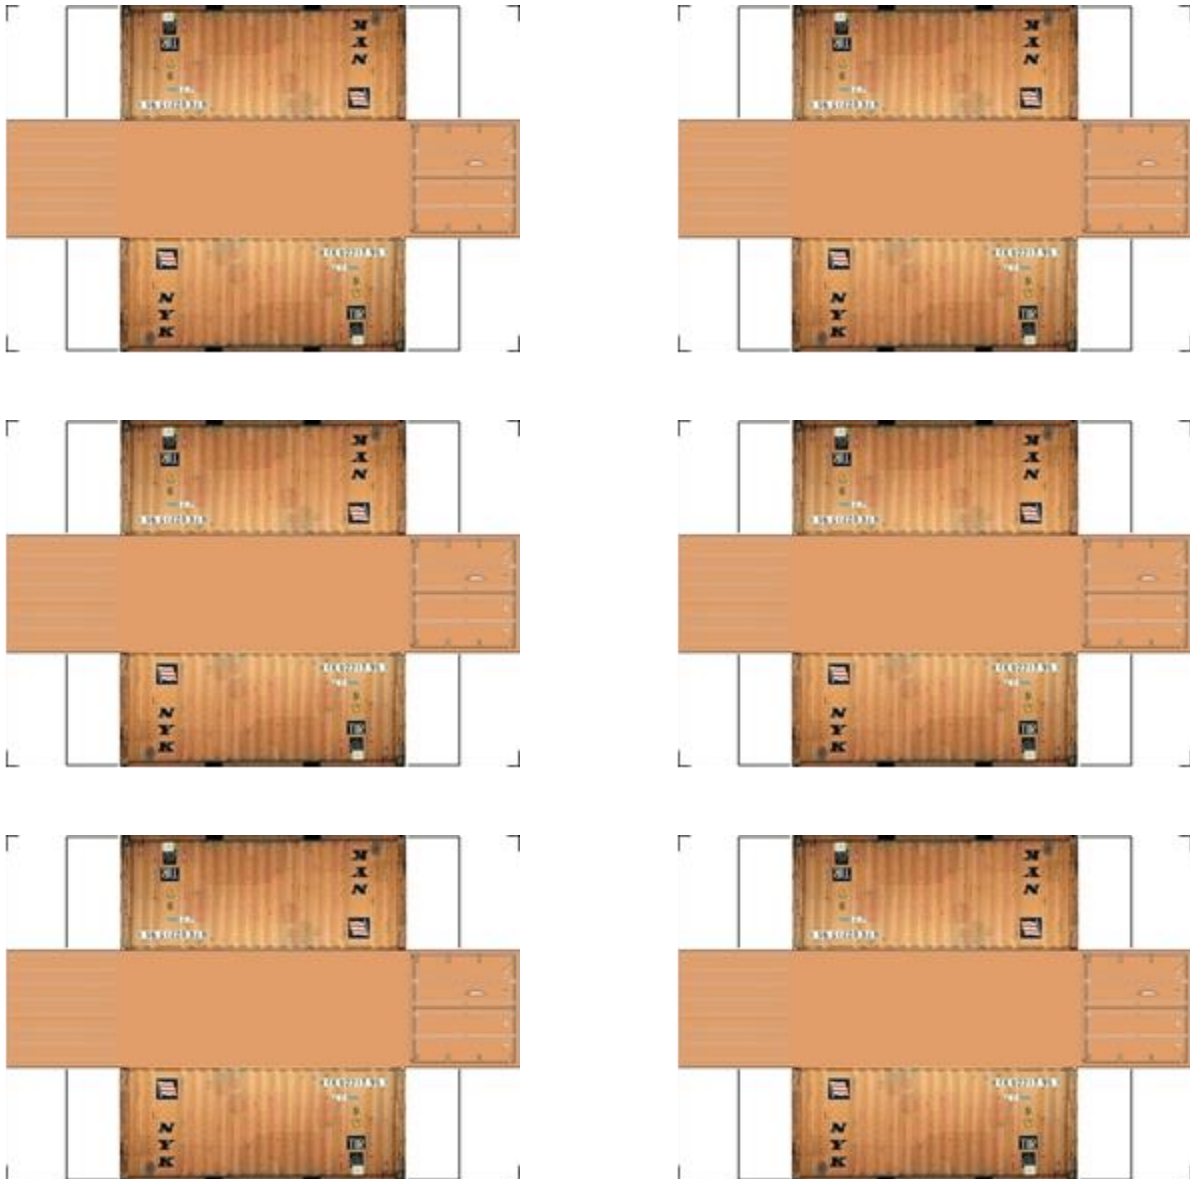

BUILD YOUR OWN (20ft SHIPPING CONTAINER) N SCALE

Drawn By
www.krafttrains.com

Click to watch instructional video

For the best results print on 110 lb printable card stock and set your printer on high quality printing.