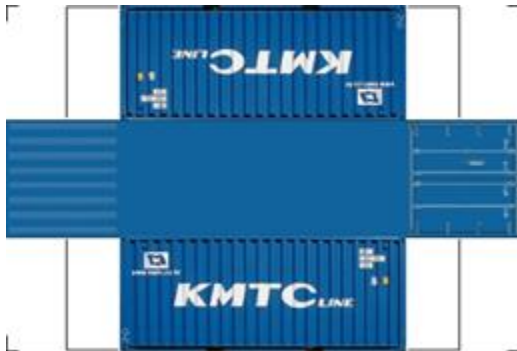

BUILD YOUR OWN (20ft SHIPPING CONTAINER) N SCALE

Drawn By
www.krafttrains.com

Click to watch instructional video

For the best results print on 110 lb printable card stock and set your printer on high quality printing.