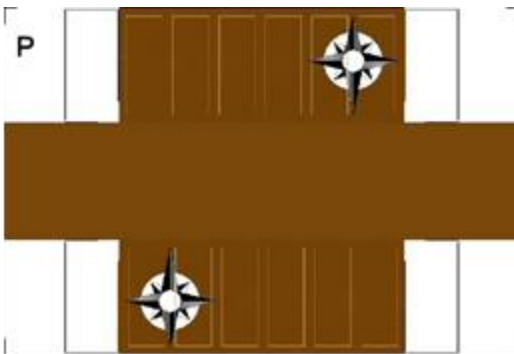

BUILD YOUR OWN (20ft SHIPPING CONTAINER) N SCALE

Drawn By
www.krafttrains.com

Click to watch instructional video

For the best results print on 110 lb printable card stock
and set your printer on high quality printing.