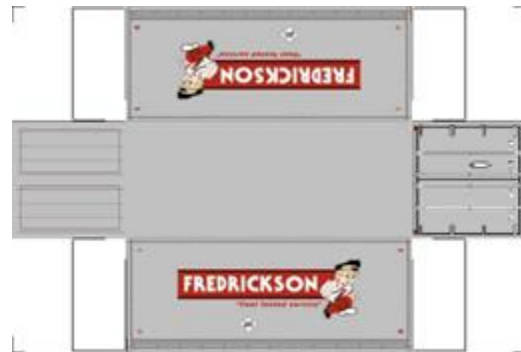

BUILD YOUR OWN (20ft SHIPPING CONTAINER) N SCALE

Drawn By
www.krafttrains.com

Click to watch instructional video

For the best results print on 110 lb printable card stock and set your printer on high quality printing.