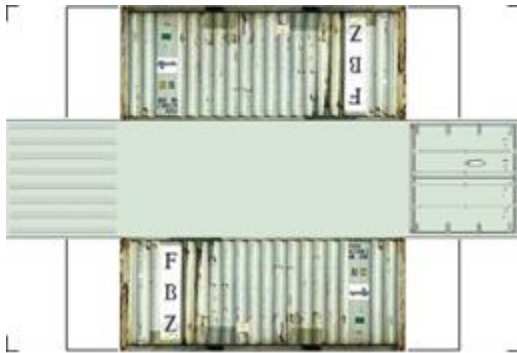

BUILD YOUR OWN (20ft SHIPPING CONTAINER) N SCALE

Drawn By
www.krafttrains.com

Click to watch instructional video

For the best results print on 110 lb printable card stock
and set your printer on high quality printing.