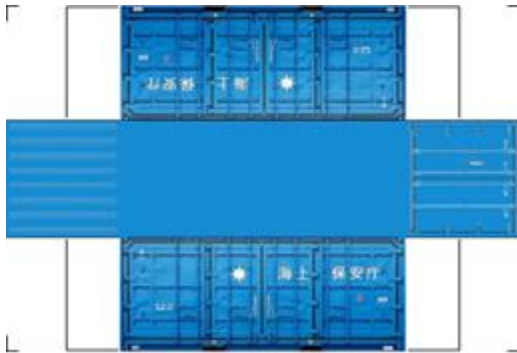

BUILD YOUR OWN (20ft SHIPPING CONTAINER) N SCALE

Drawn By
www.krafttrains.com

Click to watch instructional video

For the best results print on 110 lb printable card stock
and set your printer on high quality printing.