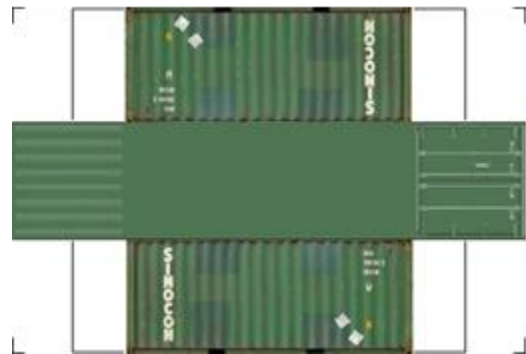

BUILD YOUR OWN (20ft SHIPPING CONTAINER) N SCALE

Drawn By
www.krafttrains.com

Click to watch instructional video

For the best results print on 110 lb printable card stock
and set your printer on high quality printing.