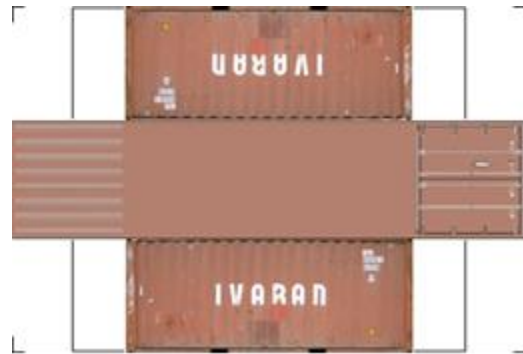

BUILD YOUR OWN (20ft SHIPPING CONTAINER) N SCALE

Drawn By
www.krafttrains.com

[Click to watch instructional video](#)

For the best results print on 110 lb printable card stock and set your printer on high quality printing.