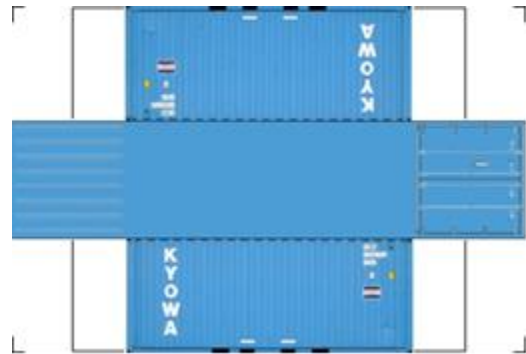

BUILD YOUR OWN (20ft SHIPPING CONTAINER) N SCALE

Drawn By
www.krafttrains.com

Click to watch instructional video

For the best results print on 110 lb printable card stock
and set your printer on high quality printing.