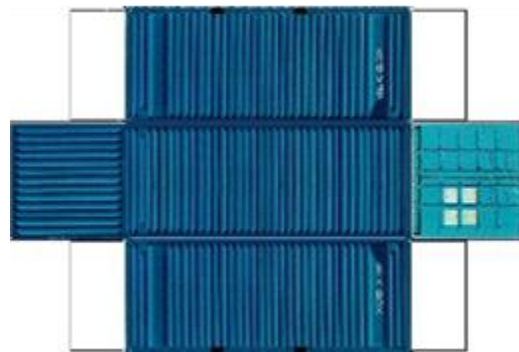

BUILD YOUR OWN (20ft SHIPPING CONTAINER) N SCALE

Drawn By
www.krafttrains.com

Click to watch instructional video

For the best results print on 110 lb printable card stock
and set your printer on high quality printing.