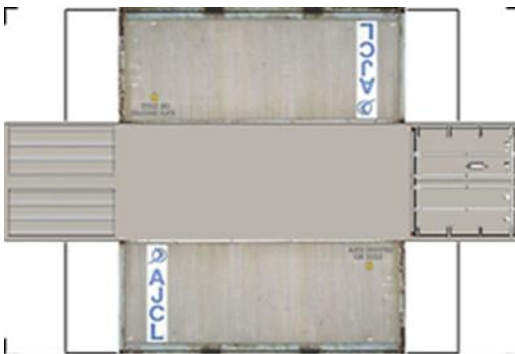

BUILD YOUR OWN (20ft SHIPPING CONTAINER) N SCALE

Drawn By
www.krafttrains.com

Click to watch instructional video

For the best results print on 110 lb printable card stock
and set your printer on high quality printing.