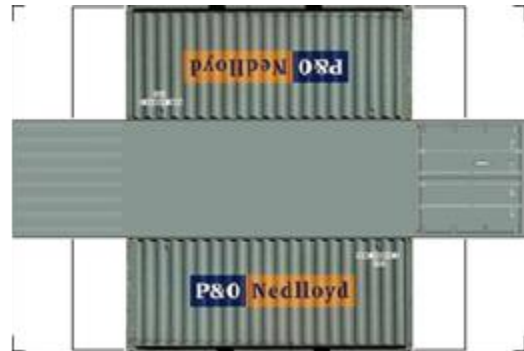

BUILD YOUR OWN (20ft SHIPPING CONTAINER) N SCALE

Drawn By
www.krafttrains.com

Click to watch instructional video

For the best results print on 110 lb printable card stock
and set your printer on high quality printing.