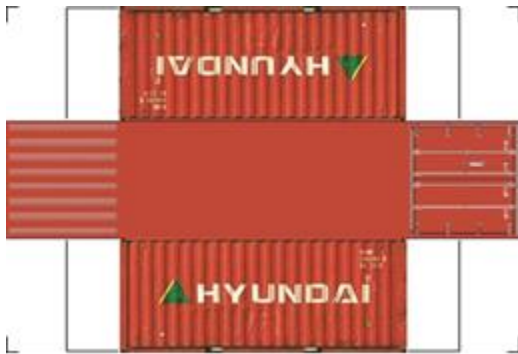

BUILD YOUR OWN (20ft SHIPPING CONTAINER) N SCALE

Drawn By
www.krafttrains.com

Click to watch instructional video

For the best results print on 110 lb printable card stock and set your printer on high quality printing.