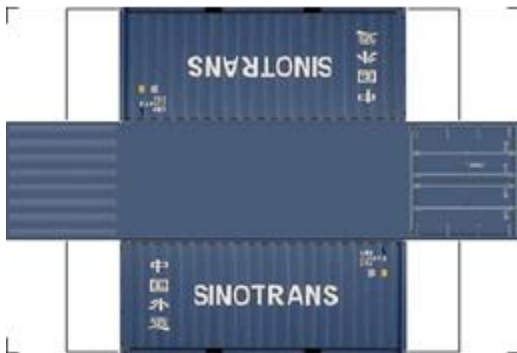

BUILD YOUR OWN (20ft SHIPPING CONTAINER) N SCALE

Drawn By
www.krafttrains.com

Click to watch instructional video

For the best results print on 110 lb printable card stock and set your printer on high quality printing.