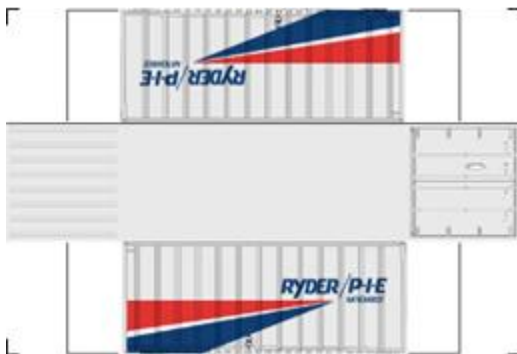

BUILD YOUR OWN (20ft SHIPPING CONTAINER) N SCALE

Drawn By
www.krafttrains.com

Click to watch instructional video

For the best results print on 110 lb printable card stock
and set your printer on high quality printing.