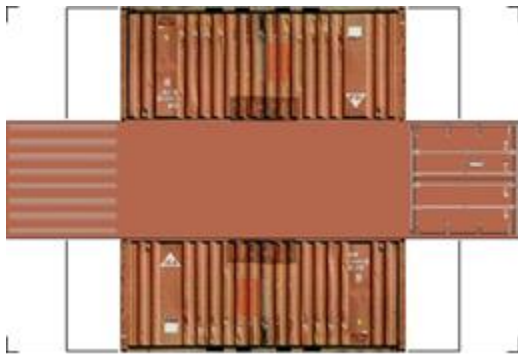

BUILD YOUR OWN (20ft SHIPPING CONTAINER) N SCALE

Drawn By
www.krafttrains.com

Click to watch instructional video

For the best results print on 110 lb printable card stock
and set your printer on high quality printing.