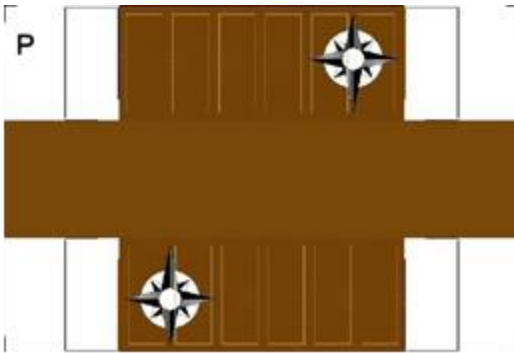

BUILD YOUR OWN (20ft SHIPPING CONTAINER) N SCALE

Drawn By
www.krafttrains.com

Click to watch instructional video

For the best results print on 110 lb printable card stock
and set your printer on high quality printing.