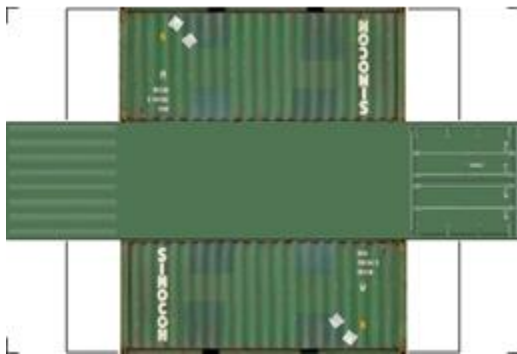

BUILD YOUR OWN (20ft SHIPPING CONTAINER) N SCALE

Drawn By
www.krafttrains.com

Click to watch instructional video

For the best results print on 110 lb printable card stock
and set your printer on high quality printing.