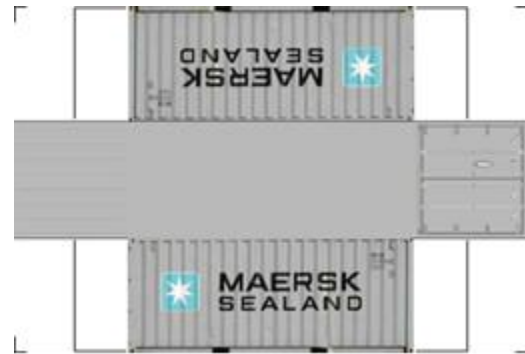

BUILD YOUR OWN (20ft SHIPPING CONTAINER) N SCALE

Drawn By
www.krafttrains.com

Click to watch instructional video

For the best results print on 110 lb printable card stock and set your printer on high quality printing.