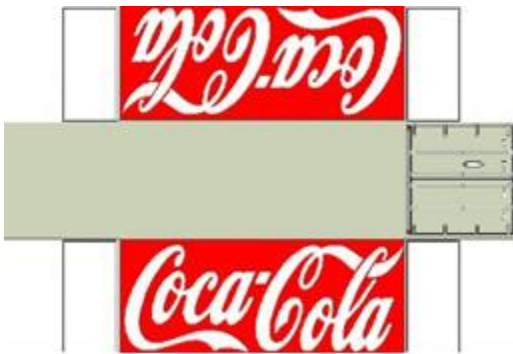

BUILD YOUR OWN (20ft SHIPPING CONTAINER) N SCALE

Drawn By
www.krafttrains.com

Click to watch instructional video

For the best results print on 110 lb printable card stock and set your printer on high quality printing.