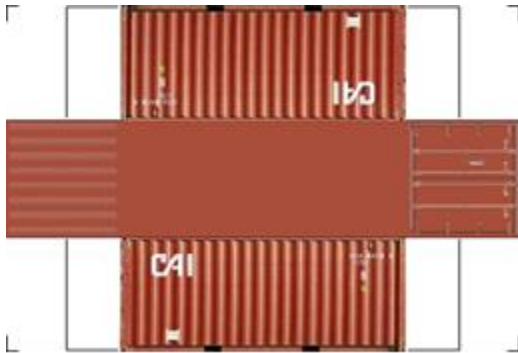

BUILD YOUR OWN (20ft SHIPPING CONTAINER) N SCALE

Drawn By
www.krafttrains.com

[Click to watch instructional video](#)

For the best results print on 110 lb printable card stock and set your printer on high quality printing.