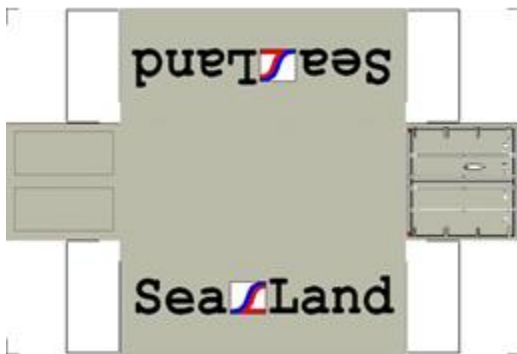

BUILD YOUR OWN (20ft SHIPPING CONTAINER) N SCALE

Drawn By
www.krafttrains.com

Click to watch instructional video

For the best results print on 110 lb printable card stock and set your printer on high quality printing.