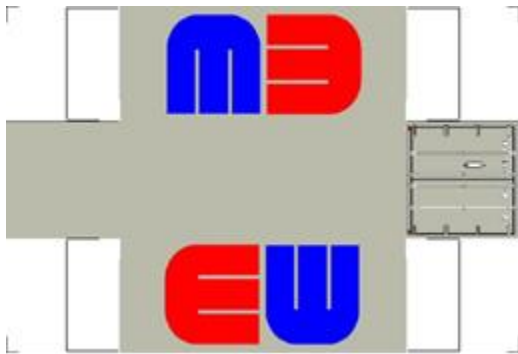

BUILD YOUR OWN (20ft SHIPPING CONTAINER) N SCALE

Drawn By
www.krafttrains.com

Click to watch instructional video

For the best results print on 110 lb printable card stock
and set your printer on high quality printing.