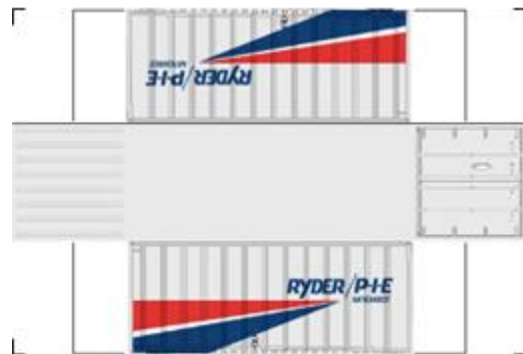

BUILD YOUR OWN (20ft SHIPPING CONTAINER) N SCALE

Drawn By
www.krafttrains.com

Click to watch instructional video

For the best results print on 110 lb printable card stock
and set your printer on high quality printing.