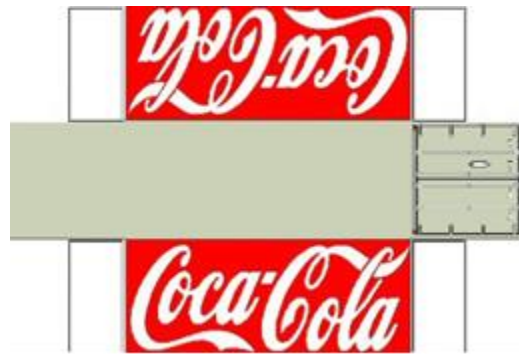

BUILD YOUR OWN (20ft SHIPPING CONTAINER) N SCALE

Drawn By
www.krafttrains.com

Click to watch instructional video

For the best results print on 110 lb printable card stock and set your printer on high quality printing.