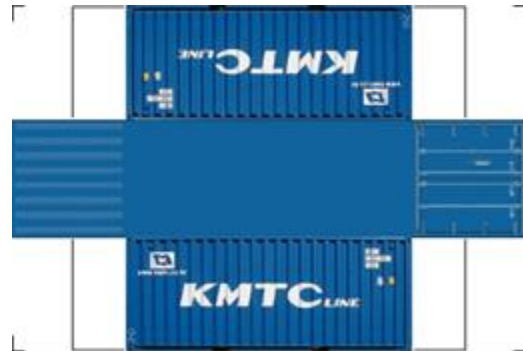

BUILD YOUR OWN (20ft SHIPPING CONTAINER) N SCALE

Drawn By
www.krafttrains.com

Click to watch instructional video

For the best results print on 110 lb printable card stock and set your printer on high quality printing.