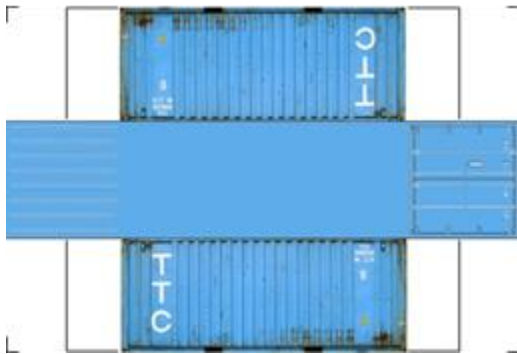

BUILD YOUR OWN (20ft SHIPPING CONTAINER) N SCALE

Drawn By
www.krafttrains.com

Click to watch instructional video

For the best results print on 110 lb printable card stock
and set your printer on high quality printing.