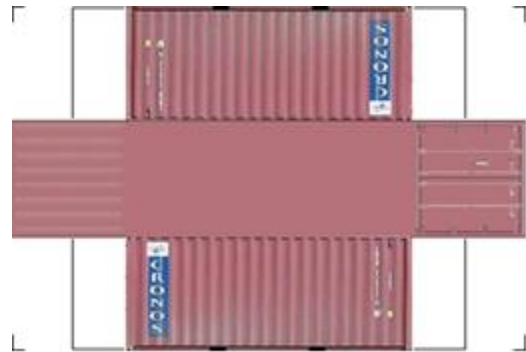

BUILD YOUR OWN (20ft SHIPPING CONTAINER) N SCALE

Drawn By
www.krafttrains.com

Click to watch instructional video

For the best results print on 110 lb printable card stock
and set your printer on high quality printing.