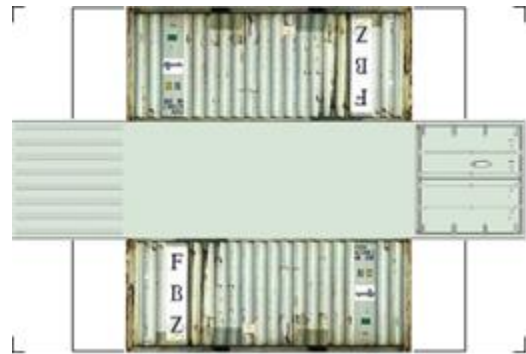

BUILD YOUR OWN (20ft SHIPPING CONTAINER) N SCALE

Drawn By
www.krafttrains.com

Click to watch instructional video

For the best results print on 110 lb printable card stock
and set your printer on high quality printing.