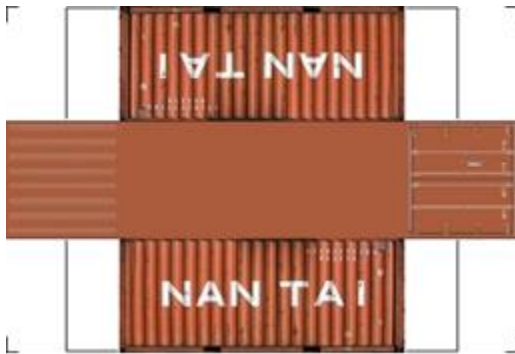

BUILD YOUR OWN (20ft SHIPPING CONTAINER) N SCALE

Drawn By
www.krafttrains.com

Click to watch instructional video

For the best results print on 110 lb printable card stock
and set your printer on high quality printing.