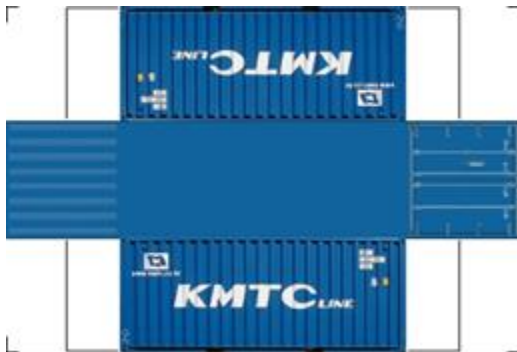

BUILD YOUR OWN (20ft SHIPPING CONTAINER) N SCALE

Drawn By
www.krafttrains.com

Click to watch instructional video

For the best results print on 110 lb printable card stock and set your printer on high quality printing.