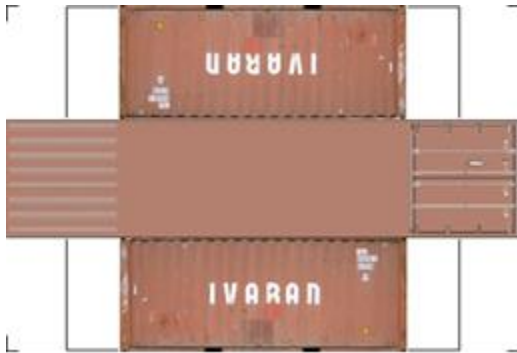

BUILD YOUR OWN (20ft SHIPPING CONTAINER) N SCALE

Drawn By
www.krafttrains.com

[Click to watch instructional video](#)

For the best results print on 110 lb printable card stock and set your printer on high quality printing.