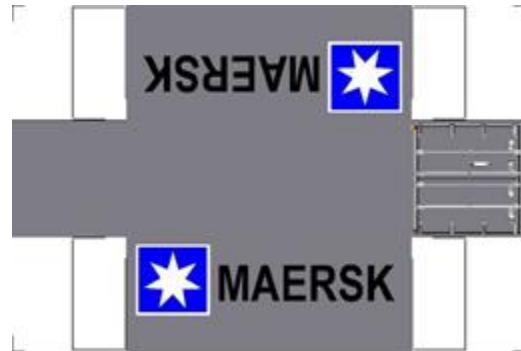

BUILD YOUR OWN (20ft SHIPPING CONTAINER) N SCALE

Drawn By
www.krafttrains.com

Click to watch instructional video

For the best results print on 110 lb printable card stock
and set your printer on high quality printing.