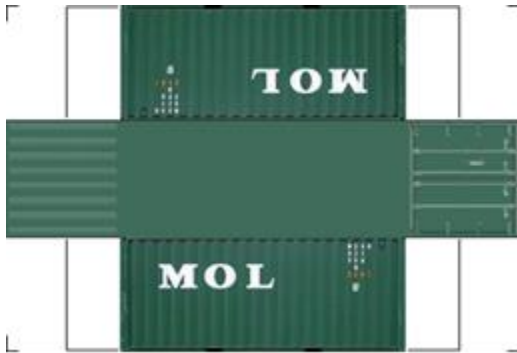

BUILD YOUR OWN (20ft SHIPPING CONTAINER) N SCALE

Drawn By
www.krafttrains.com

Click to watch instructional video

For the best results print on 110 lb printable card stock and set your printer on high quality printing.