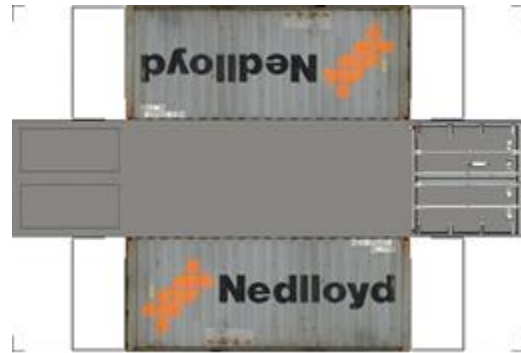

BUILD YOUR OWN (20ft SHIPPING CONTAINER) N SCALE

Drawn By
www.krafttrains.com

Click to watch instructional video

For the best results print on 110 lb printable card stock
and set your printer on high quality printing.