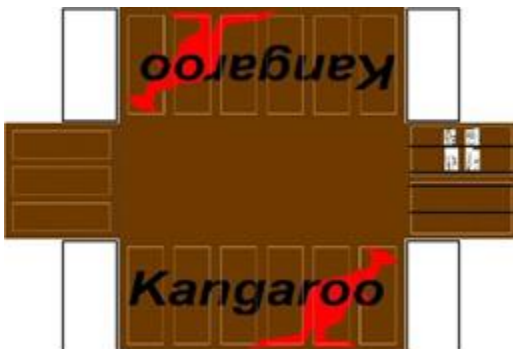

BUILD YOUR OWN (20ft SHIPPING CONTAINER) N SCALE

Drawn By
www.krafttrains.com

Click to watch instructional video

For the best results print on 110 lb printable card stock and set your printer on high quality printing.