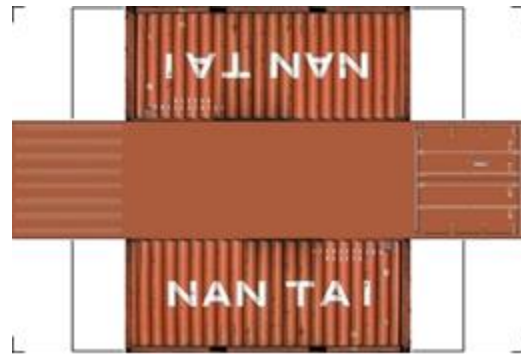

BUILD YOUR OWN (20ft SHIPPING CONTAINER) N SCALE

Drawn By
www.krafttrains.com

Click to watch instructional video

For the best results print on 110 lb printable card stock
and set your printer on high quality printing.