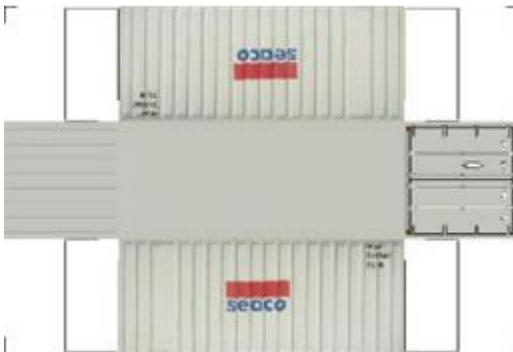

BUILD YOUR OWN (20ft SHIPPING CONTAINER) N SCALE

Drawn By
www.krafttrains.com

Click to watch instructional video

For the best results print on 110 lb printable card stock
and set your printer on high quality printing.