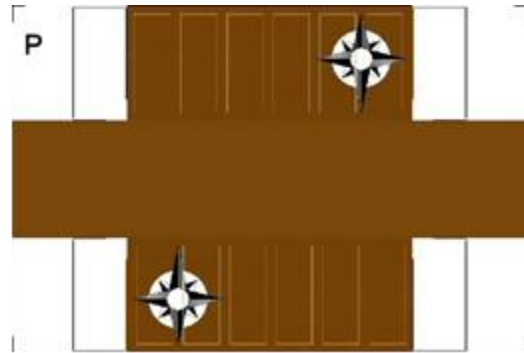

BUILD YOUR OWN (20ft SHIPPING CONTAINER) N SCALE

Drawn By
www.krafttrains.com

Click to watch instructional video

For the best results print on 110 lb printable card stock
and set your printer on high quality printing.