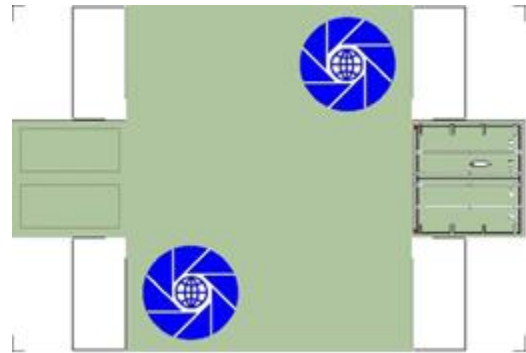

BUILD YOUR OWN (20ft SHIPPING CONTAINER) N SCALE

Drawn By
www.krafttrains.com

Click to watch instructional video

For the best results print on 110 lb printable card stock
and set your printer on high quality printing.