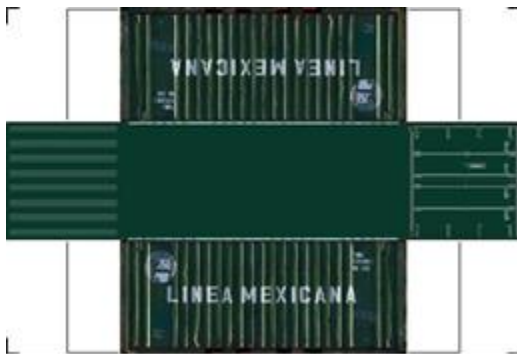

BUILD YOUR OWN (20ft SHIPPING CONTAINER) N SCALE

Drawn By
www.krafttrains.com

Click to watch instructional video

For the best results print on 110 lb printable card stock and set your printer on high quality printing.