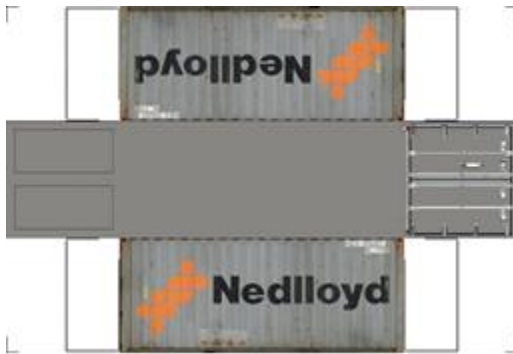

BUILD YOUR OWN (20ft SHIPPING CONTAINER) N SCALE

Drawn By
www.krafttrains.com

Click to watch instructional video

For the best results print on 110 lb printable card stock
and set your printer on high quality printing.