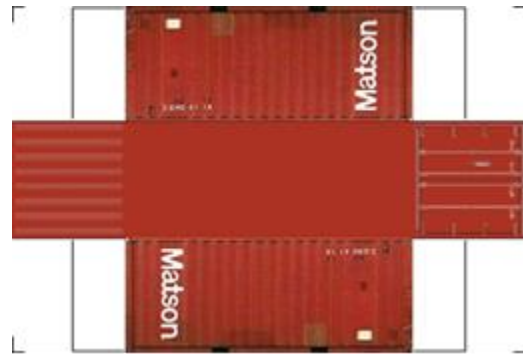

BUILD YOUR OWN (20ft SHIPPING CONTAINER) N SCALE

Drawn By
www.krafttrains.com

Click to watch instructional video

For the best results print on 110 lb printable card stock and set your printer on high quality printing.