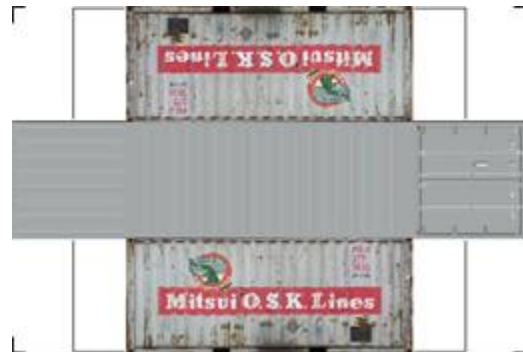

BUILD YOUR OWN (20ft SHIPPING CONTAINER) N SCALE

Drawn By
www.krafttrains.com

Click to watch instructional video

For the best results print on 110 lb printable card stock and set your printer on high quality printing.