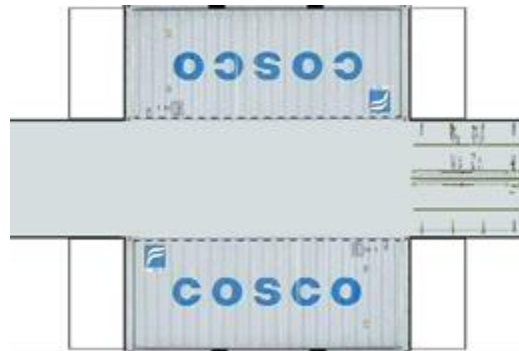

BUILD YOUR OWN (20ft SHIPPING CONTAINER) N SCALE

Drawn By
www.krafttrains.com

Click to watch instructional video

For the best results print on 110 lb printable card stock
and set your printer on high quality printing.