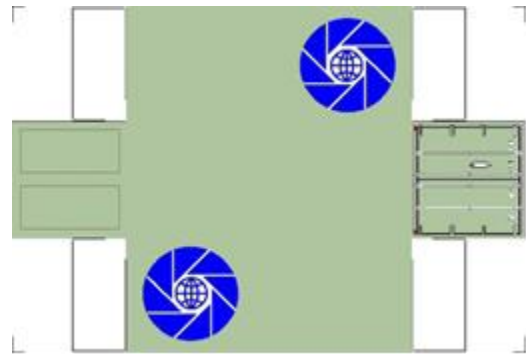

BUILD YOUR OWN (20ft SHIPPING CONTAINER) N SCALE

Drawn By
www.krafttrains.com

Click to watch instructional video

For the best results print on 110 lb printable card stock
and set your printer on high quality printing.