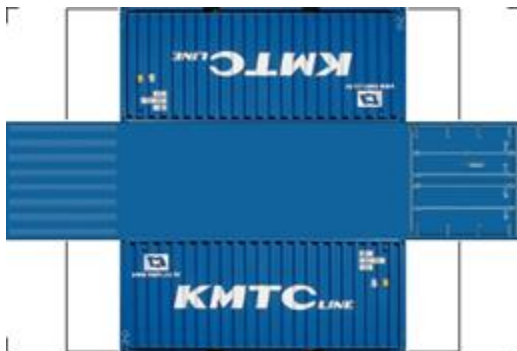

BUILD YOUR OWN (20ft SHIPPING CONTAINER) N SCALE

Drawn By
www.krafttrains.com

Click to watch instructional video

For the best results print on 110 lb printable card stock and set your printer on high quality printing.