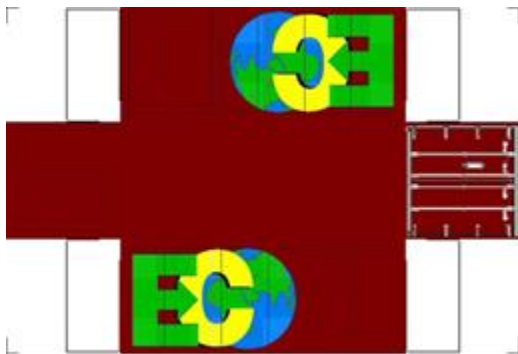

BUILD YOUR OWN (20ft SHIPPING CONTAINER) N SCALE

Drawn By
www.krafttrains.com

Click to watch instructional video

For the best results print on 110 lb printable card stock
and set your printer on high quality printing.