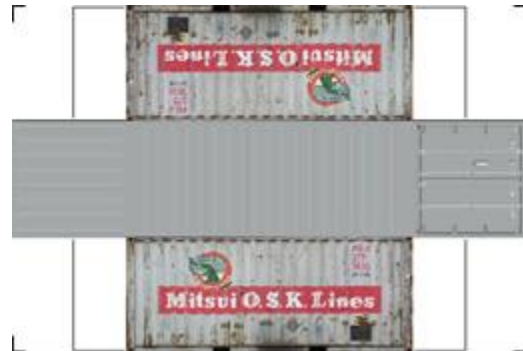

BUILD YOUR OWN (20ft SHIPPING CONTAINER) N SCALE

Drawn By
www.krafttrains.com

Click to watch instructional video

For the best results print on 110 lb printable card stock and set your printer on high quality printing.