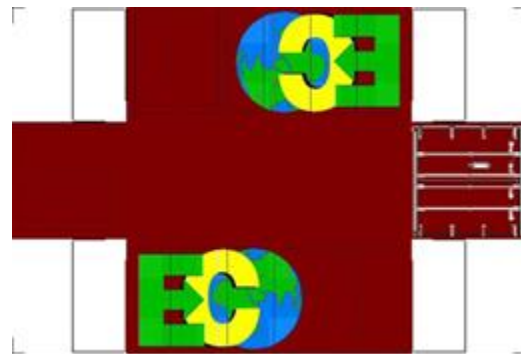

BUILD YOUR OWN (20ft SHIPPING CONTAINER) N SCALE

Drawn By
www.krafttrains.com

Click to watch instructional video

For the best results print on 110 lb printable card stock
and set your printer on high quality printing.