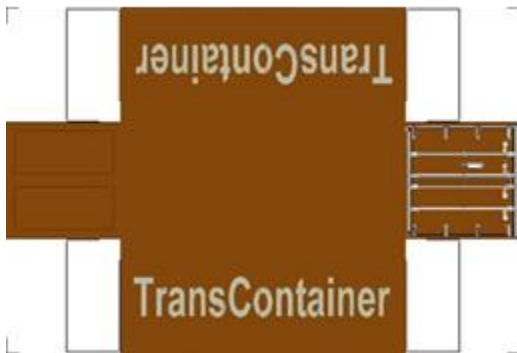

BUILD YOUR OWN (20ft SHIPPING CONTAINER) N SCALE

Drawn By
www.krafttrains.com

Click to watch instructional video

For the best results print on 110 lb printable card stock
and set your printer on high quality printing.