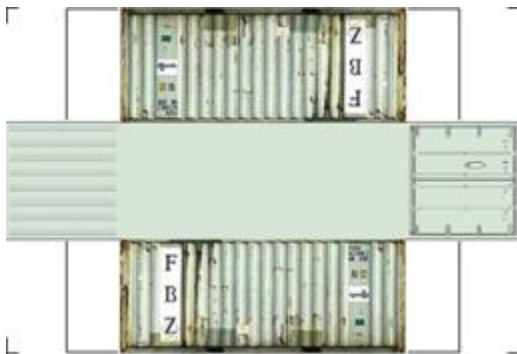

BUILD YOUR OWN (20ft SHIPPING CONTAINER) N SCALE

Drawn By
www.krafttrains.com

Click to watch instructional video

For the best results print on 110 lb printable card stock
and set your printer on high quality printing.