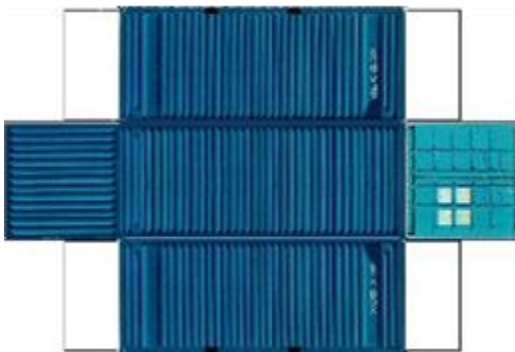

BUILD YOUR OWN (20ft SHIPPING CONTAINER) N SCALE

Drawn By
www.krafttrains.com

Click to watch instructional video

For the best results print on 110 lb printable card stock
and set your printer on high quality printing.