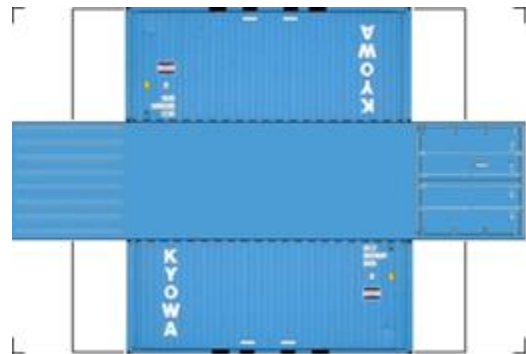

BUILD YOUR OWN (20ft SHIPPING CONTAINER) N SCALE

Drawn By
www.krafttrains.com

Click to watch instructional video

For the best results print on 110 lb printable card stock
and set your printer on high quality printing.