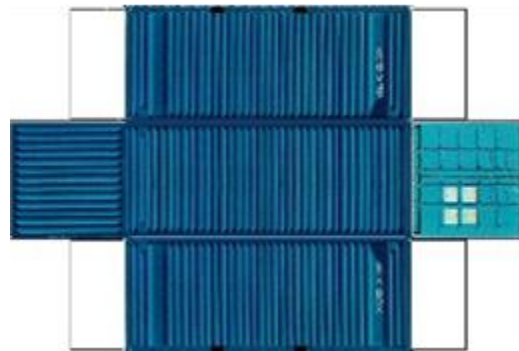

BUILD YOUR OWN (20ft SHIPPING CONTAINER) N SCALE

Drawn By
www.krafttrains.com

Click to watch instructional video

For the best results print on 110 lb printable card stock
and set your printer on high quality printing.