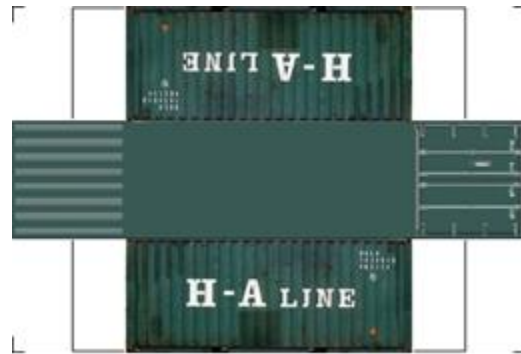

BUILD YOUR OWN (20ft SHIPPING CONTAINER) N SCALE

Drawn By
www.krafttrains.com

Click to watch instructional video

For the best results print on 110 lb printable card stock
and set your printer on high quality printing.