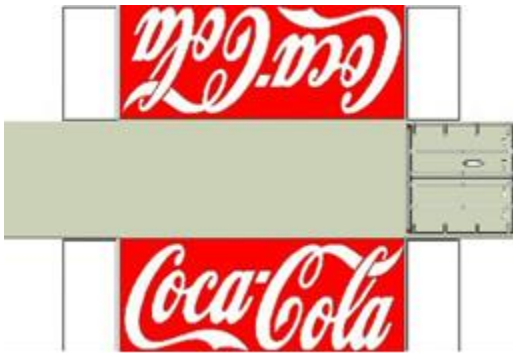

BUILD YOUR OWN (20ft SHIPPING CONTAINER) N SCALE

Drawn By
www.krafttrains.com

Click to watch instructional video

For the best results print on 110 lb printable card stock and set your printer on high quality printing.