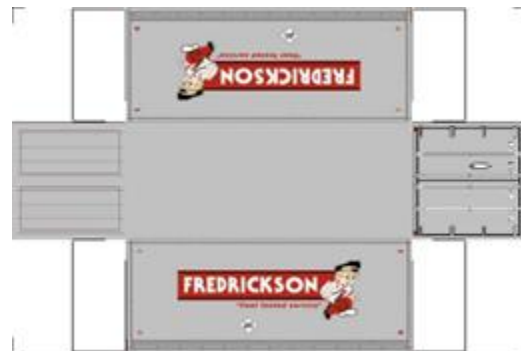

BUILD YOUR OWN (20ft SHIPPING CONTAINER) N SCALE

Drawn By
www.krafttrains.com

Click to watch instructional video

For the best results print on 110 lb printable card stock and set your printer on high quality printing.