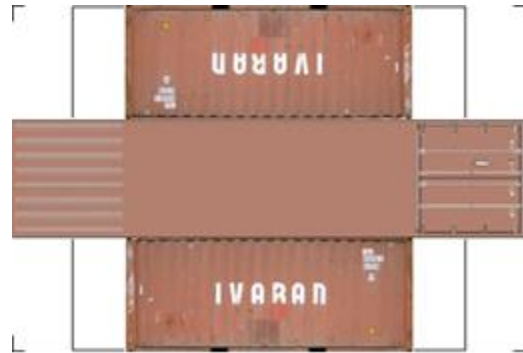

BUILD YOUR OWN (20ft SHIPPING CONTAINER) N SCALE

Drawn By
www.krafttrains.com

[Click to watch instructional video](#)

For the best results print on 110 lb printable card stock and set your printer on high quality printing.