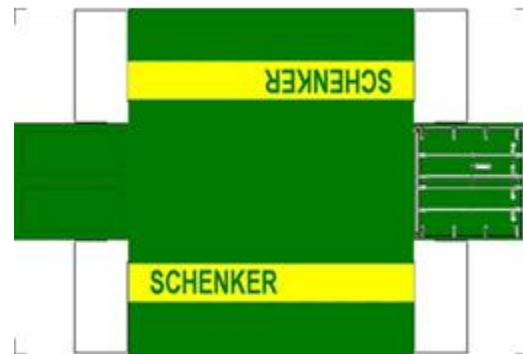

BUILD YOUR OWN (20ft SHIPPING CONTAINER) N SCALE

Drawn By
www.krafttrains.com

Click to watch instructional video

For the best results print on 110 lb printable card stock and set your printer on high quality printing.