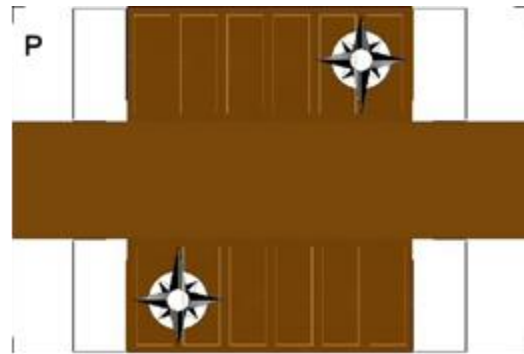

BUILD YOUR OWN (20ft SHIPPING CONTAINER) N SCALE

Drawn By
www.krafttrains.com

Click to watch instructional video

For the best results print on 110 lb printable card stock
and set your printer on high quality printing.