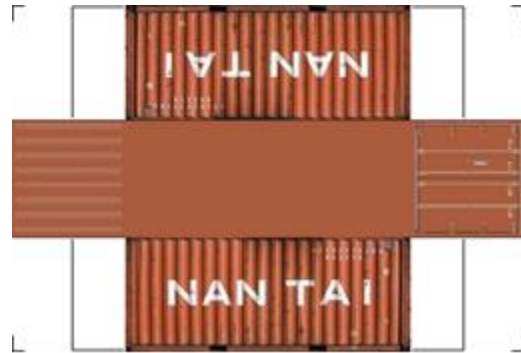

BUILD YOUR OWN (20ft SHIPPING CONTAINER) N SCALE

Drawn By
www.krafttrains.com

Click to watch instructional video

For the best results print on 110 lb printable card stock
and set your printer on high quality printing.