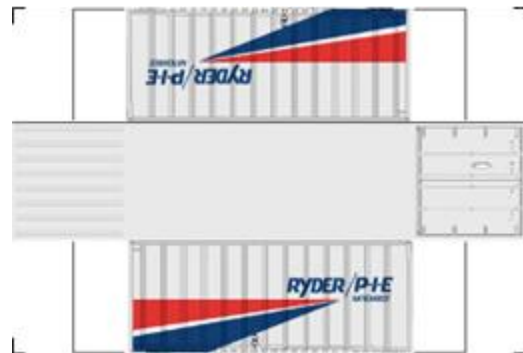

BUILD YOUR OWN (20ft SHIPPING CONTAINER) N SCALE

Drawn By
www.krafttrains.com

Click to watch instructional video

For the best results print on 110 lb printable card stock
and set your printer on high quality printing.