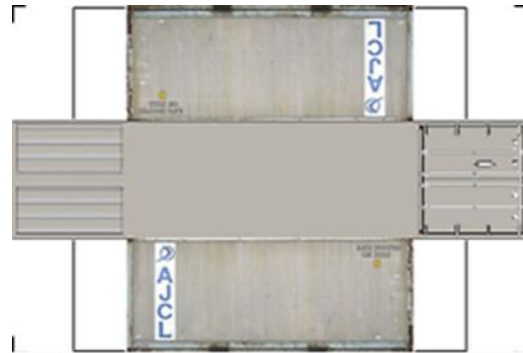

BUILD YOUR OWN (20ft SHIPPING CONTAINER) N SCALE

Drawn By
www.krafttrains.com

Click to watch instructional video

For the best results print on 110 lb printable card stock
and set your printer on high quality printing.