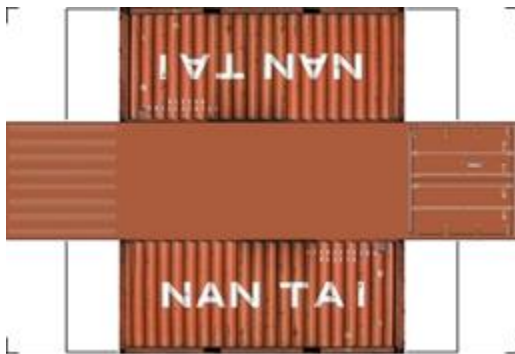

BUILD YOUR OWN (20ft SHIPPING CONTAINER) N SCALE

Drawn By
www.krafttrains.com

Click to watch instructional video

For the best results print on 110 lb printable card stock
and set your printer on high quality printing.