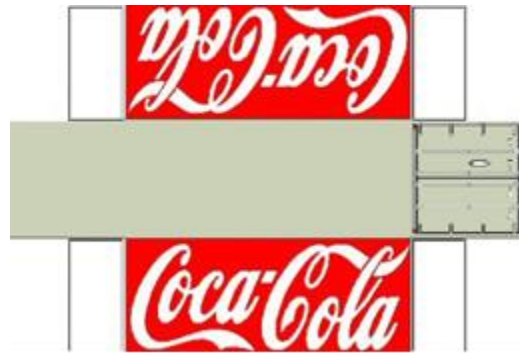

BUILD YOUR OWN (20ft SHIPPING CONTAINER) N SCALE

Drawn By
www.krafttrains.com

Click to watch instructional video

For the best results print on 110 lb printable card stock and set your printer on high quality printing.