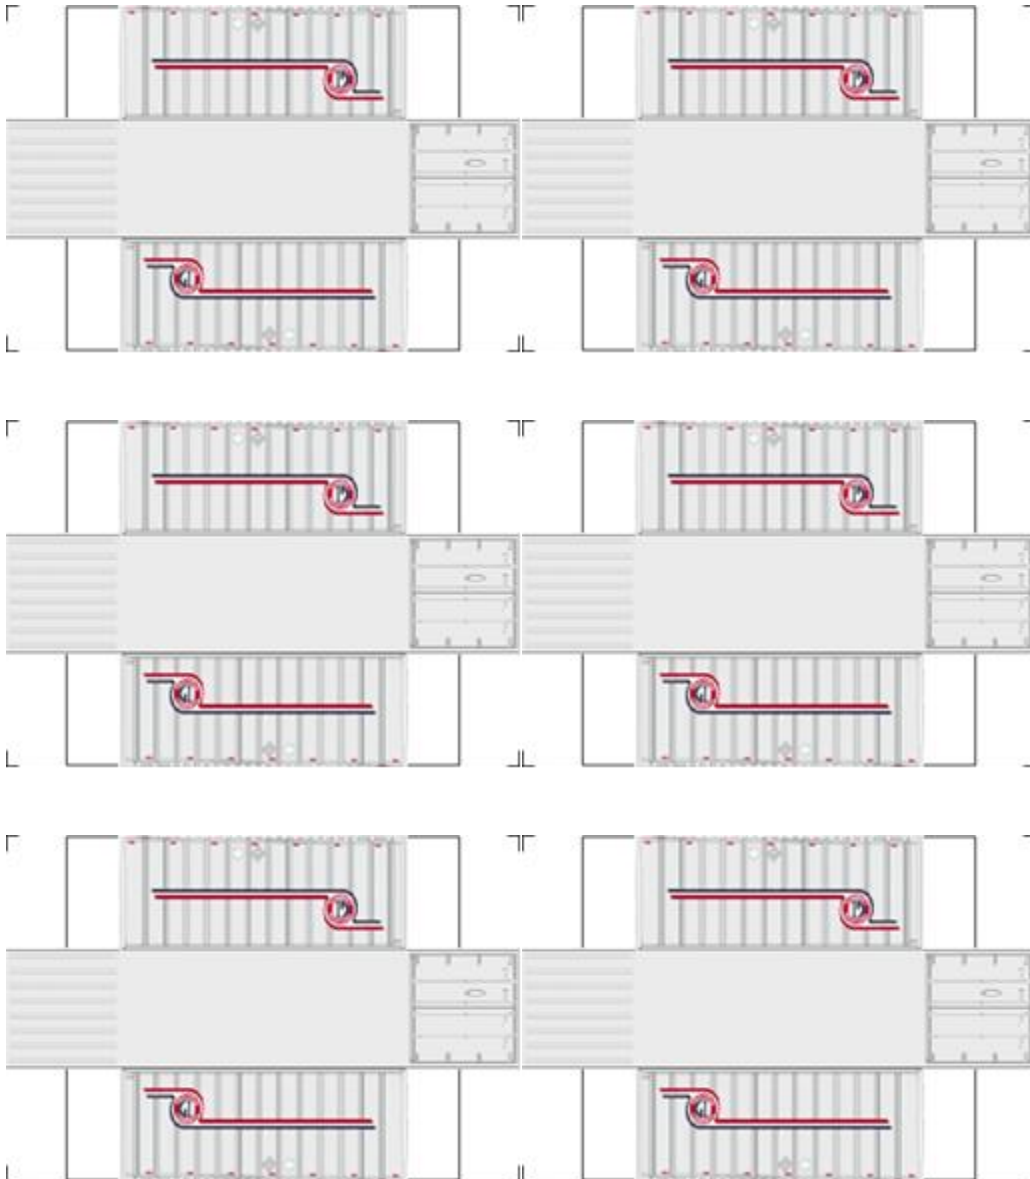

BUILD YOUR OWN (20ft SHIPPING CONTAINER) N SCALE

Drawn By
www.krafttrains.com

Click to watch instructional video

For the best results print on 110 lb printable card stock
and set your printer on high quality printing.