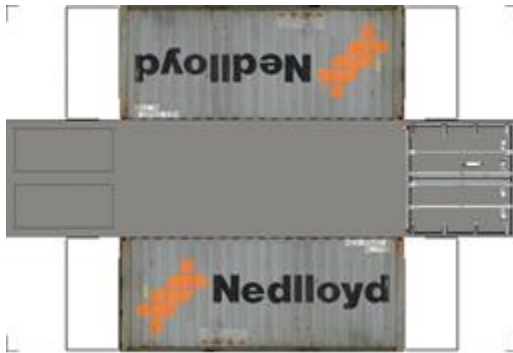

BUILD YOUR OWN (20ft SHIPPING CONTAINER) N SCALE

Drawn By
www.krafttrains.com

Click to watch instructional video

For the best results print on 110 lb printable card stock
and set your printer on high quality printing.