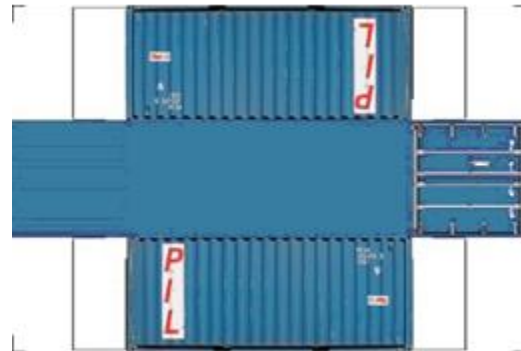

BUILD YOUR OWN (20ft SHIPPING CONTAINER) N SCALE

Drawn By
www.krafttrains.com

Click to watch instructional video

For the best results print on 110 lb printable card stock and set your printer on high quality printing.