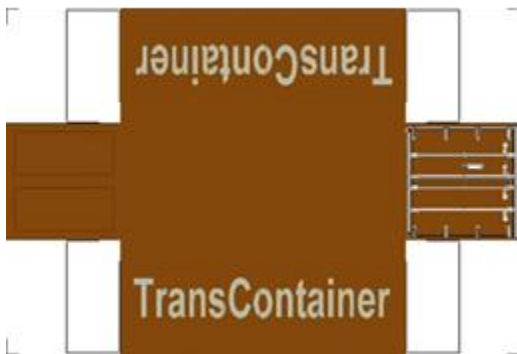

BUILD YOUR OWN (20ft SHIPPING CONTAINER) N SCALE

Drawn By
www.krafttrains.com

Click to watch instructional video

For the best results print on 110 lb printable card stock
and set your printer on high quality printing.