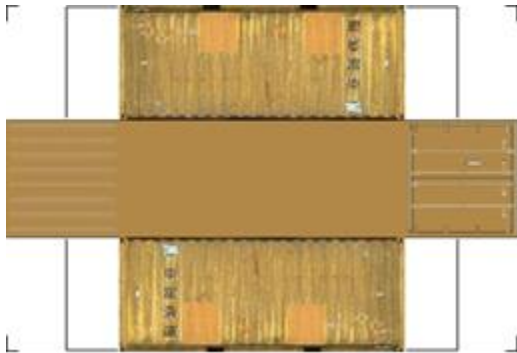

BUILD YOUR OWN (20ft SHIPPING CONTAINER) N SCALE

Drawn By
www.krafttrains.com

[Click to watch instructional video](#)

For the best results print on 110 lb printable card stock and set your printer on high quality printing.