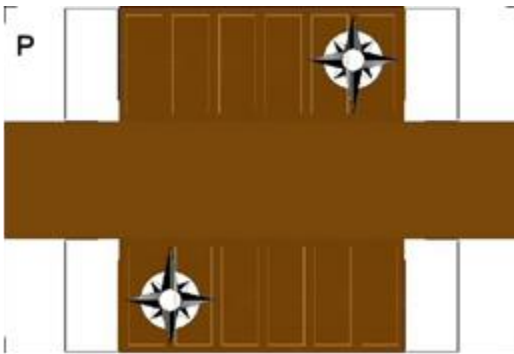

BUILD YOUR OWN (20ft SHIPPING CONTAINER) N SCALE

Drawn By
www.krafttrains.com

Click to watch instructional video

For the best results print on 110 lb printable card stock
and set your printer on high quality printing.