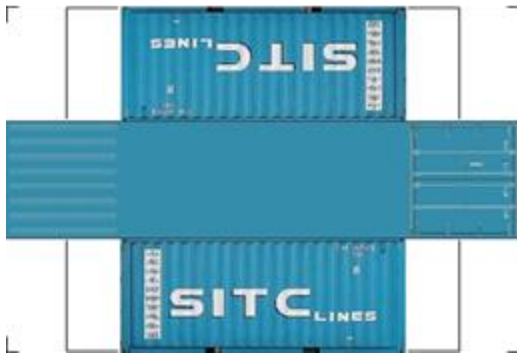

BUILD YOUR OWN (20ft SHIPPING CONTAINER) N SCALE

Drawn By
www.krafttrains.com

Click to watch instructional video

For the best results print on 110 lb printable card stock and set your printer on high quality printing.