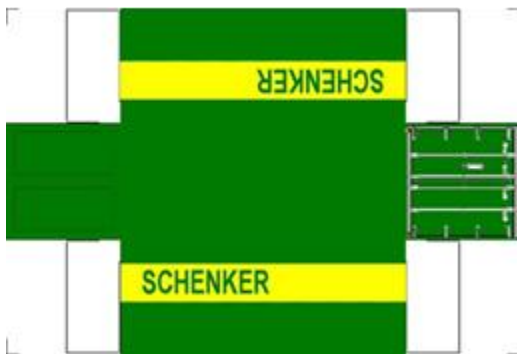

BUILD YOUR OWN (20ft SHIPPING CONTAINER) N SCALE

Drawn By
www.krafttrains.com

Click to watch instructional video

For the best results print on 110 lb printable card stock and set your printer on high quality printing.