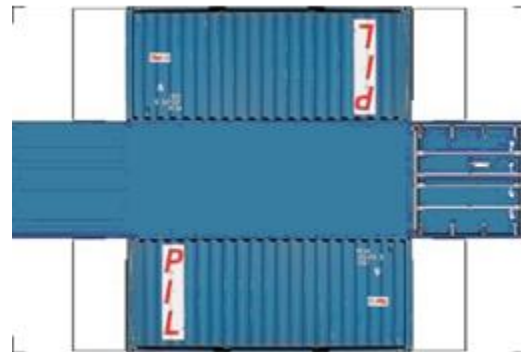

BUILD YOUR OWN (20ft SHIPPING CONTAINER) N SCALE

Drawn By
www.krafttrains.com

Click to watch instructional video

For the best results print on 110 lb printable card stock and set your printer on high quality printing.