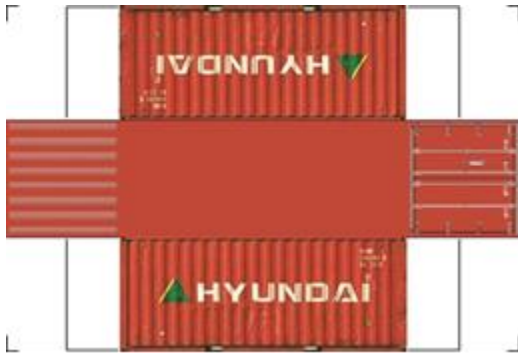

BUILD YOUR OWN (20ft SHIPPING CONTAINER) N SCALE

Drawn By
www.krafttrains.com

Click to watch instructional video

For the best results print on 110 lb printable card stock and set your printer on high quality printing.