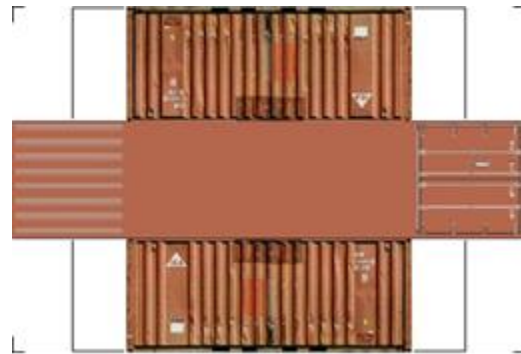

BUILD YOUR OWN (20ft SHIPPING CONTAINER) N SCALE

Drawn By
www.krafttrains.com

Click to watch instructional video

For the best results print on 110 lb printable card stock
and set your printer on high quality printing.