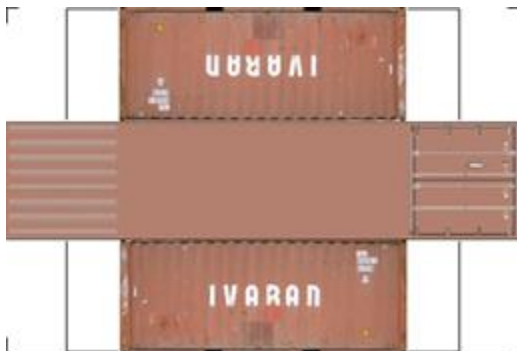

BUILD YOUR OWN (20ft SHIPPING CONTAINER) N SCALE

Drawn By
www.krafttrains.com

[Click to watch instructional video](#)

For the best results print on 110 lb printable card stock and set your printer on high quality printing.