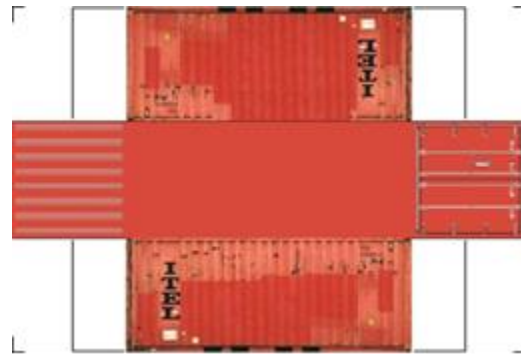

BUILD YOUR OWN (20ft SHIPPING CONTAINER) N SCALE

Drawn By
www.krafttrains.com

Click to watch instructional video

For the best results print on 110 lb printable card stock
and set your printer on high quality printing.