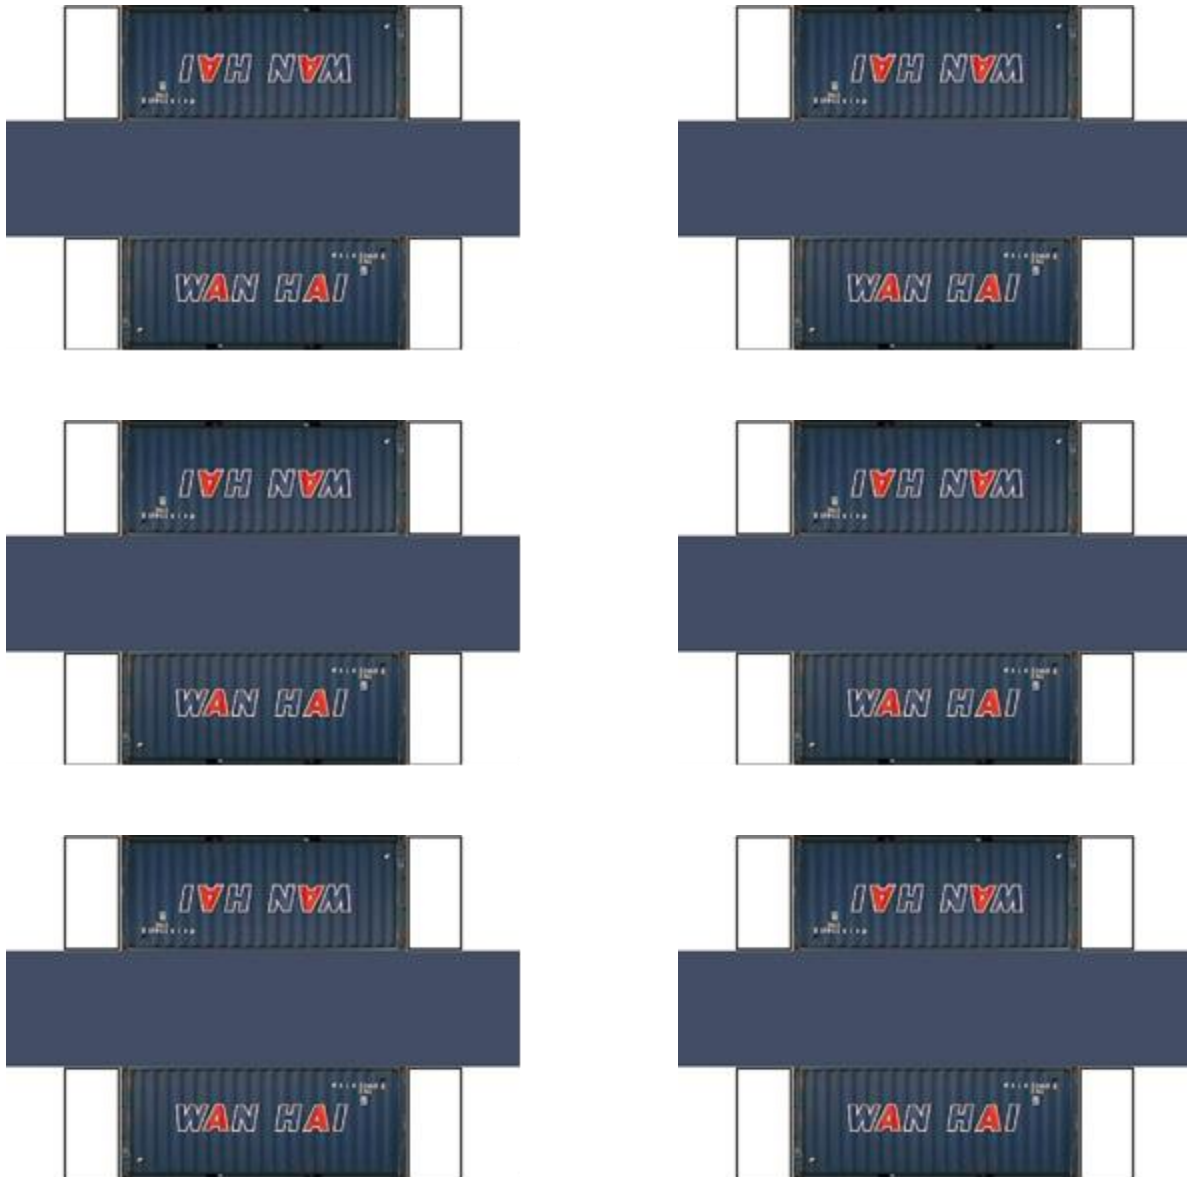

BUILD YOUR OWN (20ft SHIPPING CONTAINER) N SCALE

Drawn By
www.krafttrains.com

Click to watch instructional video

For the best results print on 110 lb printable card stock and set your printer on high quality printing.