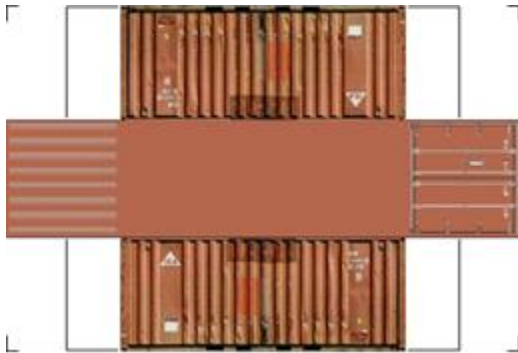

BUILD YOUR OWN (20ft SHIPPING CONTAINER) N SCALE

Drawn By
www.krafttrains.com

Click to watch instructional video

For the best results print on 110 lb printable card stock
and set your printer on high quality printing.