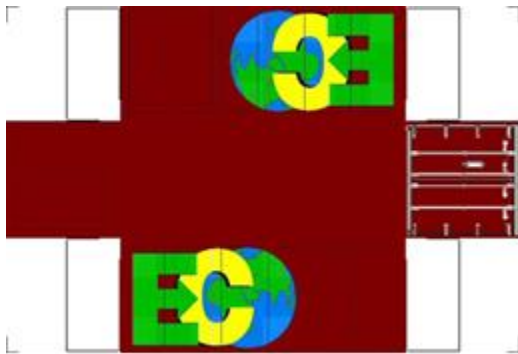

BUILD YOUR OWN (20ft SHIPPING CONTAINER) N SCALE

Drawn By
www.krafttrains.com

Click to watch instructional video

For the best results print on 110 lb printable card stock
and set your printer on high quality printing.