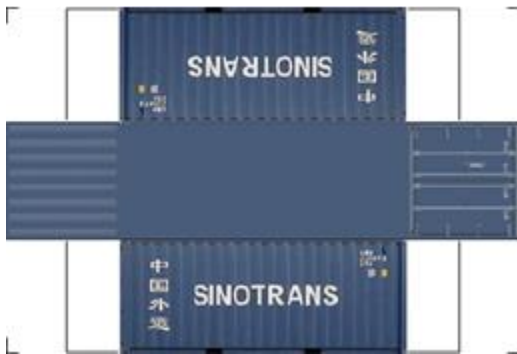

BUILD YOUR OWN (20ft SHIPPING CONTAINER) N SCALE

Drawn By
www.krafttrains.com

Click to watch instructional video

For the best results print on 110 lb printable card stock and set your printer on high quality printing.