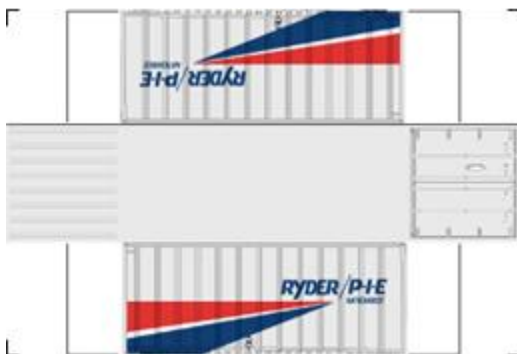

BUILD YOUR OWN (20ft SHIPPING CONTAINER) N SCALE

Drawn By
www.krafttrains.com

Click to watch instructional video

For the best results print on 110 lb printable card stock
and set your printer on high quality printing.