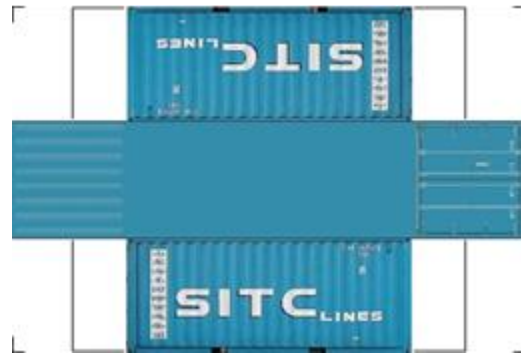

BUILD YOUR OWN (20ft SHIPPING CONTAINER) N SCALE

Drawn By
www.krafttrains.com

Click to watch instructional video

For the best results print on 110 lb printable card stock and set your printer on high quality printing.