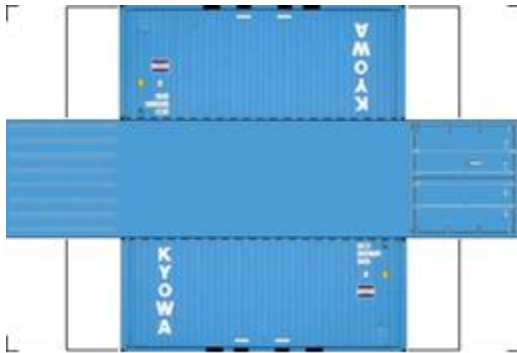

BUILD YOUR OWN (20ft SHIPPING CONTAINER) N SCALE

Drawn By
www.krafttrains.com

Click to watch instructional video

For the best results print on 110 lb printable card stock
and set your printer on high quality printing.