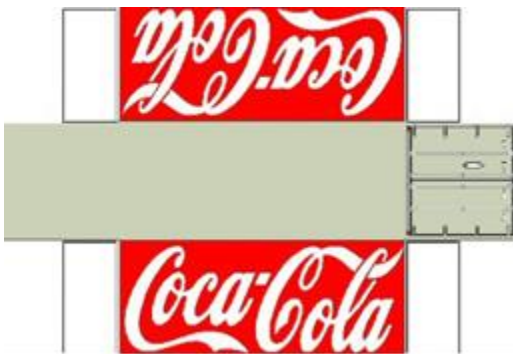

BUILD YOUR OWN (20ft SHIPPING CONTAINER) N SCALE

Drawn By
www.krafttrains.com

Click to watch instructional video

For the best results print on 110 lb printable card stock and set your printer on high quality printing.