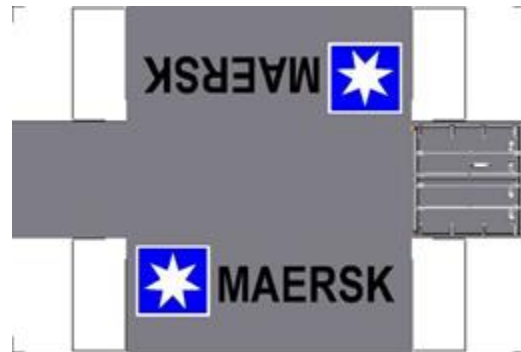

BUILD YOUR OWN (20ft SHIPPING CONTAINER) N SCALE

Drawn By
www.krafttrains.com

Click to watch instructional video

For the best results print on 110 lb printable card stock
and set your printer on high quality printing.