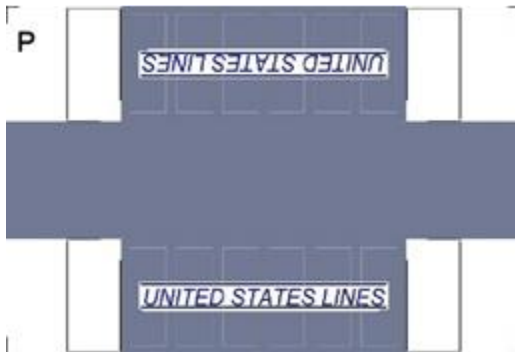

BUILD YOUR OWN (20ft SHIPPING CONTAINER) N SCALE

Drawn By
www.krafttrains.com

Click to watch instructional video

For the best results print on 110 lb printable card stock
and set your printer on high quality printing.