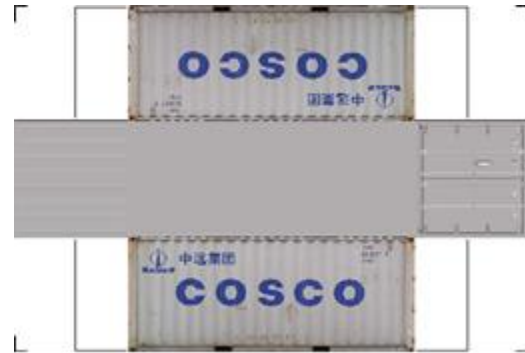

BUILD YOUR OWN (20ft SHIPPING CONTAINER) N SCALE

Drawn By
www.krafttrains.com

Click to watch instructional video

For the best results print on 110 lb printable card stock and set your printer on high quality printing.