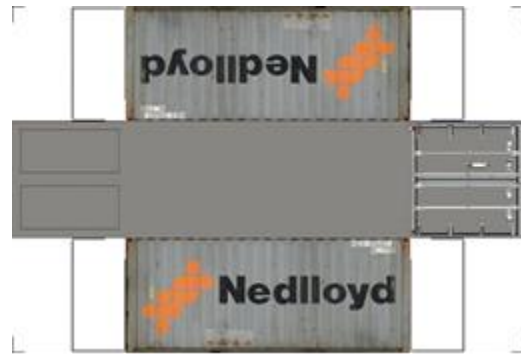

BUILD YOUR OWN (20ft SHIPPING CONTAINER) N SCALE

Drawn By
www.krafttrains.com

Click to watch instructional video

For the best results print on 110 lb printable card stock
and set your printer on high quality printing.