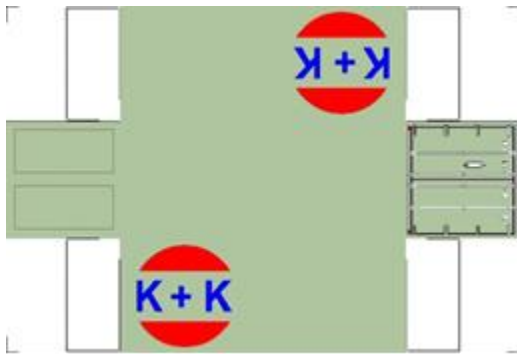

BUILD YOUR OWN (20ft SHIPPING CONTAINER) N SCALE

Drawn By
www.krafttrains.com

Click to watch instructional video

For the best results print on 110 lb printable card stock
and set your printer on high quality printing.