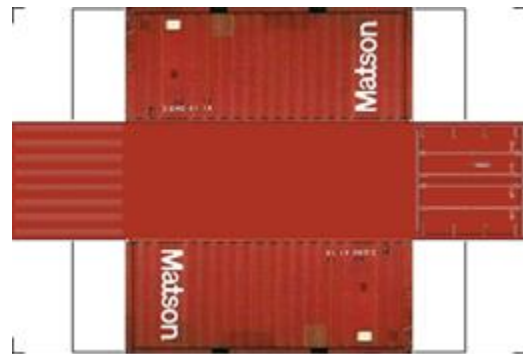

BUILD YOUR OWN (20ft SHIPPING CONTAINER) N SCALE

Drawn By
www.krafttrains.com

Click to watch instructional video

For the best results print on 110 lb printable card stock and set your printer on high quality printing.