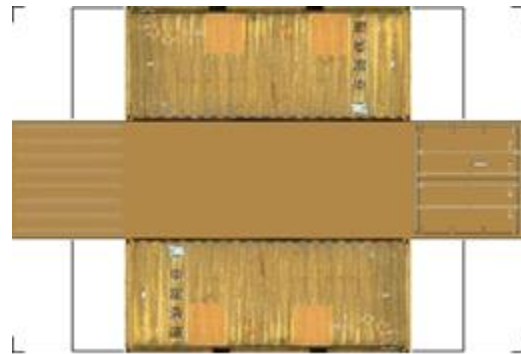

BUILD YOUR OWN (20ft SHIPPING CONTAINER) N SCALE

Drawn By
www.krafttrains.com

[Click to watch instructional video](#)

For the best results print on 110 lb printable card stock and set your printer on high quality printing.