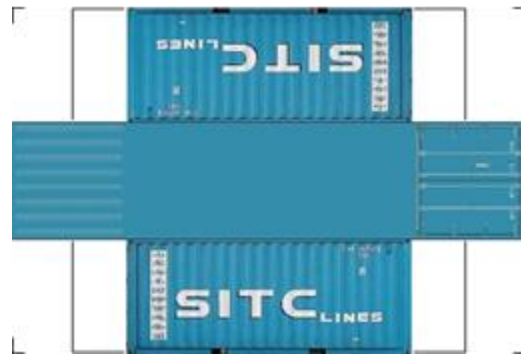

BUILD YOUR OWN (20ft SHIPPING CONTAINER) N SCALE

Drawn By
www.krafttrains.com

Click to watch instructional video

For the best results print on 110 lb printable card stock and set your printer on high quality printing.