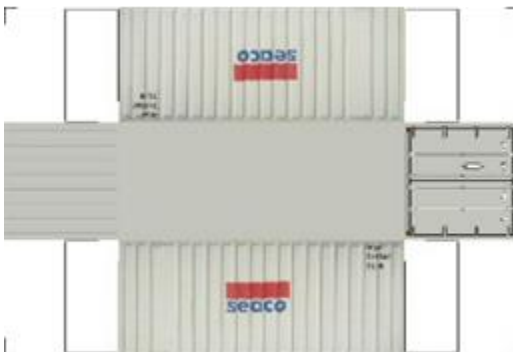

BUILD YOUR OWN (20ft SHIPPING CONTAINER) N SCALE

Drawn By
www.krafttrains.com

Click to watch instructional video

For the best results print on 110 lb printable card stock
and set your printer on high quality printing.