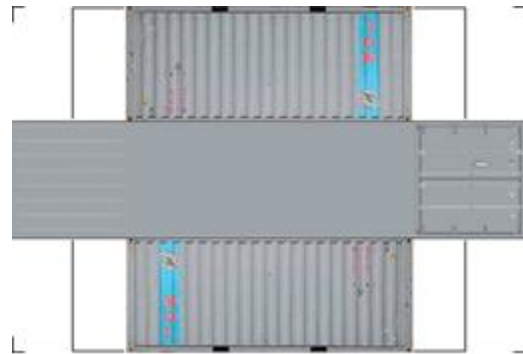

BUILD YOUR OWN (20ft SHIPPING CONTAINER) N SCALE

Drawn By
www.krafttrains.com

Click to watch instructional video

For the best results print on 110 lb printable card stock and set your printer on high quality printing.