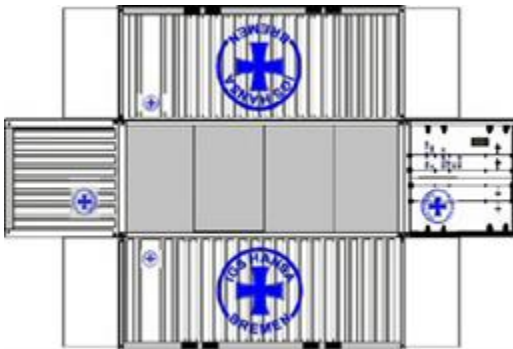

BUILD YOUR OWN (20ft SHIPPING CONTAINER) N SCALE

Drawn By
www.krafttrains.com

Click to watch instructional video

For the best results print on 110 lb printable card stock
and set your printer on high quality printing.