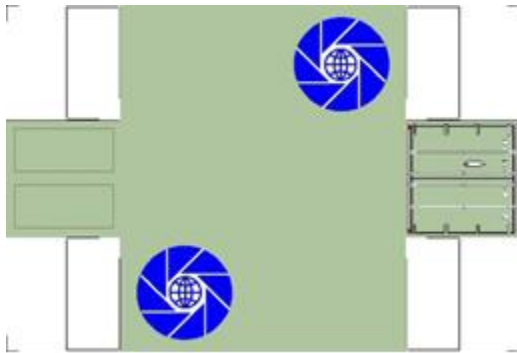

BUILD YOUR OWN (20ft SHIPPING CONTAINER) N SCALE

Drawn By
www.krafttrains.com

Click to watch instructional video

For the best results print on 110 lb printable card stock
and set your printer on high quality printing.