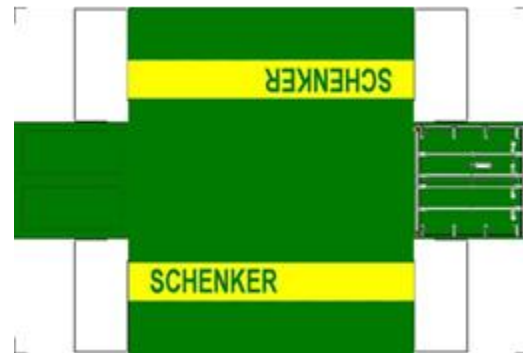

BUILD YOUR OWN (20ft SHIPPING CONTAINER) N SCALE

Drawn By
www.krafttrains.com

Click to watch instructional video

For the best results print on 110 lb printable card stock and set your printer on high quality printing.