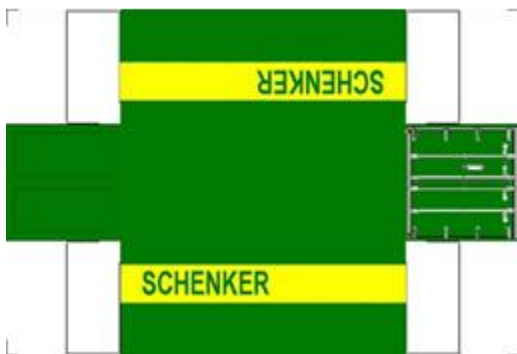

BUILD YOUR OWN (20ft SHIPPING CONTAINER) N SCALE

Drawn By
www.krafttrains.com

Click to watch instructional video

For the best results print on 110 lb printable card stock and set your printer on high quality printing.