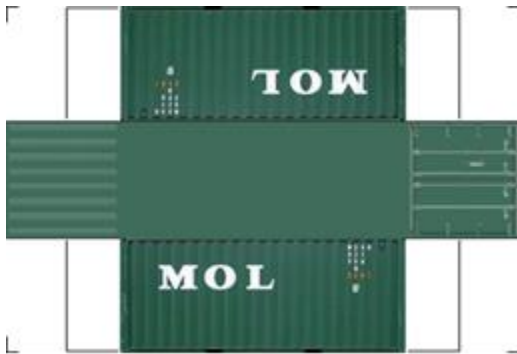

BUILD YOUR OWN (20ft SHIPPING CONTAINER) N SCALE

Drawn By
www.krafttrains.com

Click to watch instructional video

For the best results print on 110 lb printable card stock and set your printer on high quality printing.