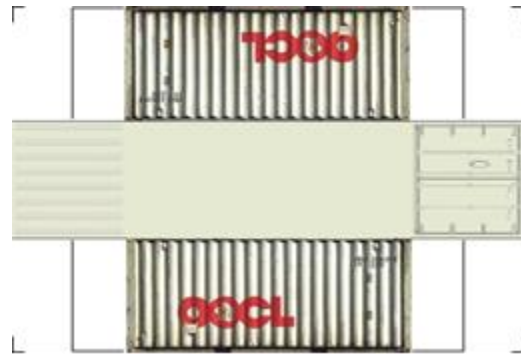

BUILD YOUR OWN (20ft SHIPPING CONTAINER) N SCALE

Drawn By
www.krafttrains.com

Click to watch instructional video

For the best results print on 110 lb printable card stock and set your printer on high quality printing.