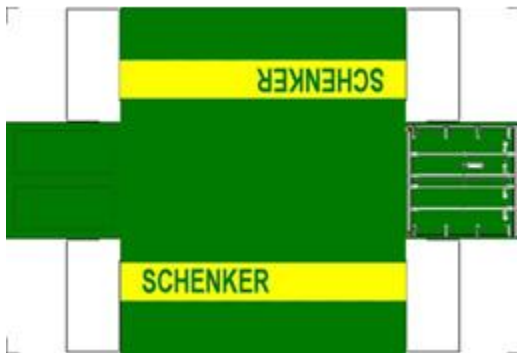

BUILD YOUR OWN (20ft SHIPPING CONTAINER) N SCALE

Drawn By
www.krafttrains.com

Click to watch instructional video

For the best results print on 110 lb printable card stock and set your printer on high quality printing.