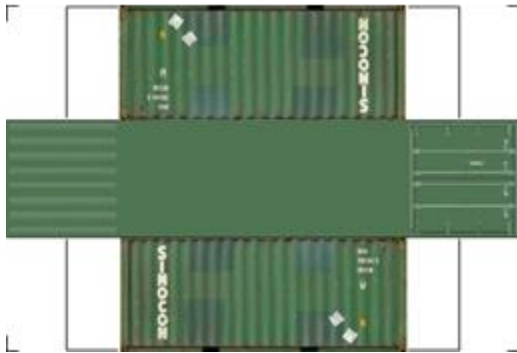

BUILD YOUR OWN (20ft SHIPPING CONTAINER) N SCALE

Drawn By
www.krafttrains.com

Click to watch instructional video

For the best results print on 110 lb printable card stock
and set your printer on high quality printing.