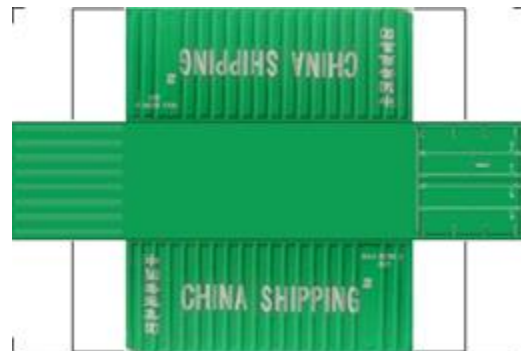

BUILD YOUR OWN (20ft SHIPPING CONTAINER) N SCALE

Drawn By
www.krafttrains.com

Click to watch instructional video

For the best results print on 110 lb printable card stock
and set your printer on high quality printing.