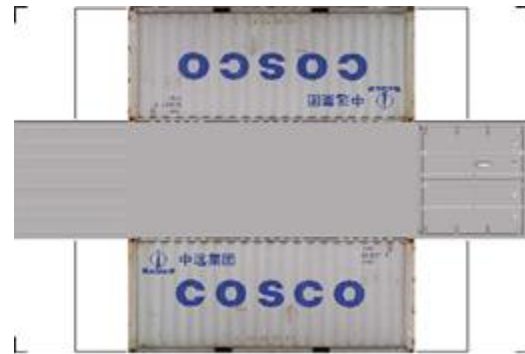

BUILD YOUR OWN (20ft SHIPPING CONTAINER) N SCALE

Drawn By
www.krafttrains.com

Click to watch instructional video

For the best results print on 110 lb printable card stock and set your printer on high quality printing.