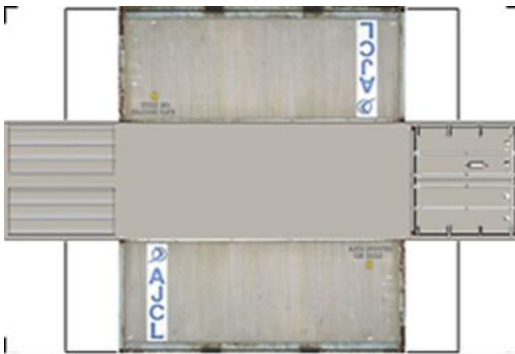

BUILD YOUR OWN (20ft SHIPPING CONTAINER) N SCALE

Drawn By
www.krafttrains.com

Click to watch instructional video

For the best results print on 110 lb printable card stock
and set your printer on high quality printing.