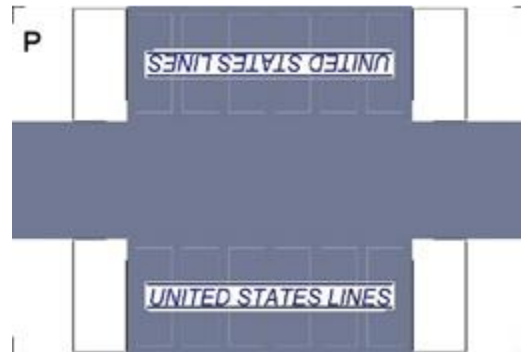

BUILD YOUR OWN (20ft SHIPPING CONTAINER) N SCALE

Drawn By
www.krafttrains.com

Click to watch instructional video

For the best results print on 110 lb printable card stock
and set your printer on high quality printing.