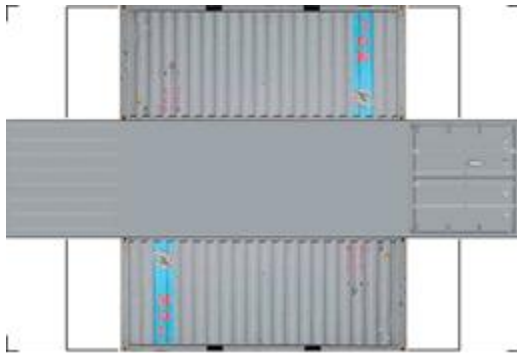

BUILD YOUR OWN (20ft SHIPPING CONTAINER) N SCALE

Drawn By
www.krafttrains.com

Click to watch instructional video

For the best results print on 110 lb printable card stock and set your printer on high quality printing.