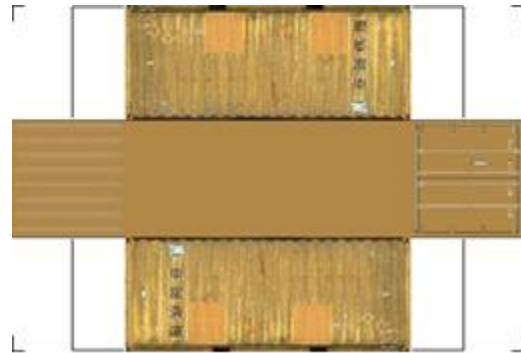

BUILD YOUR OWN (20ft SHIPPING CONTAINER) N SCALE

Drawn By
www.krafttrains.com

[Click to watch instructional video](#)

For the best results print on 110 lb printable card stock and set your printer on high quality printing.