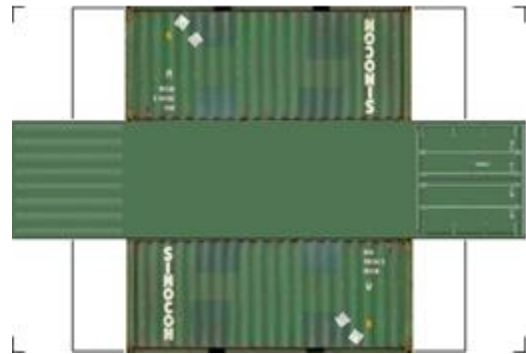

BUILD YOUR OWN (20ft SHIPPING CONTAINER) N SCALE

Drawn By
www.krafttrains.com

Click to watch instructional video

For the best results print on 110 lb printable card stock
and set your printer on high quality printing.