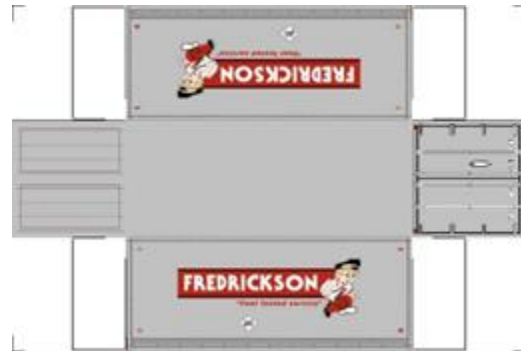

BUILD YOUR OWN (20ft SHIPPING CONTAINER) N SCALE

Drawn By
www.krafttrains.com

Click to watch instructional video

For the best results print on 110 lb printable card stock and set your printer on high quality printing.