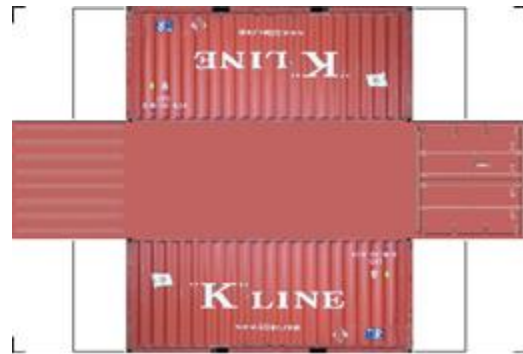

BUILD YOUR OWN (20ft SHIPPING CONTAINER) N SCALE

Drawn By
www.krafttrains.com

Click to watch instructional video

For the best results print on 110 lb printable card stock
and set your printer on high quality printing.