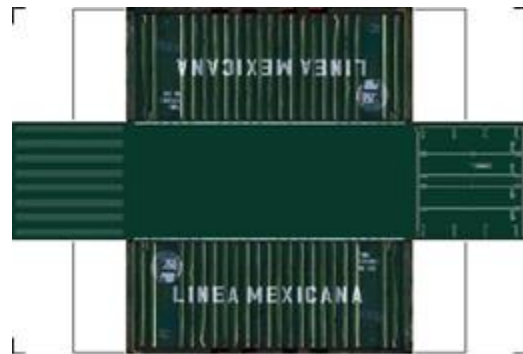

BUILD YOUR OWN (20ft SHIPPING CONTAINER) N SCALE

Drawn By
www.krafttrains.com

Click to watch instructional video

For the best results print on 110 lb printable card stock and set your printer on high quality printing.