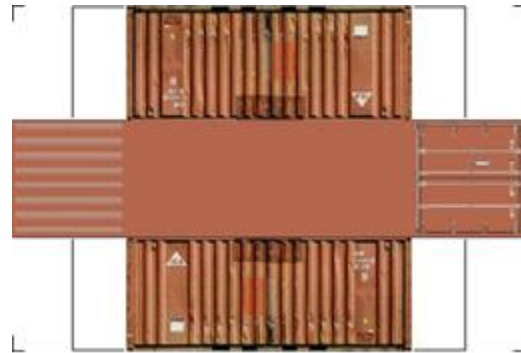

BUILD YOUR OWN (20ft SHIPPING CONTAINER) N SCALE

Drawn By
www.krafttrains.com

Click to watch instructional video

For the best results print on 110 lb printable card stock
and set your printer on high quality printing.