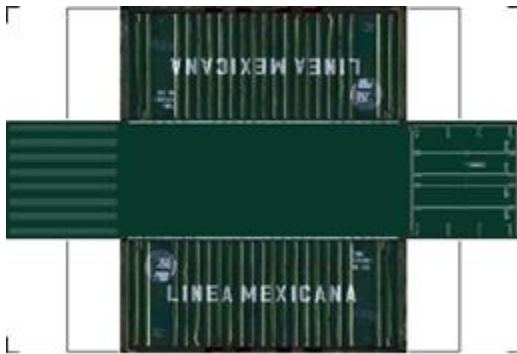

BUILD YOUR OWN (20ft SHIPPING CONTAINER) N SCALE

Drawn By
www.krafttrains.com

Click to watch instructional video

For the best results print on 110 lb printable card stock and set your printer on high quality printing.