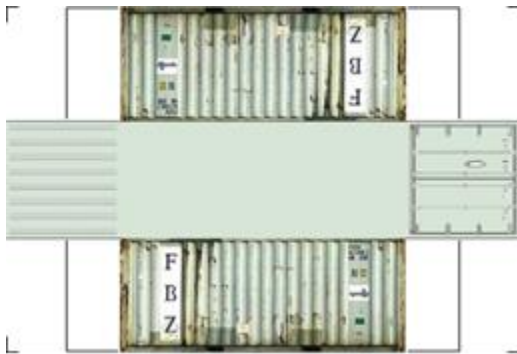

BUILD YOUR OWN (20ft SHIPPING CONTAINER) N SCALE

Drawn By
www.krafttrains.com

Click to watch instructional video

For the best results print on 110 lb printable card stock
and set your printer on high quality printing.