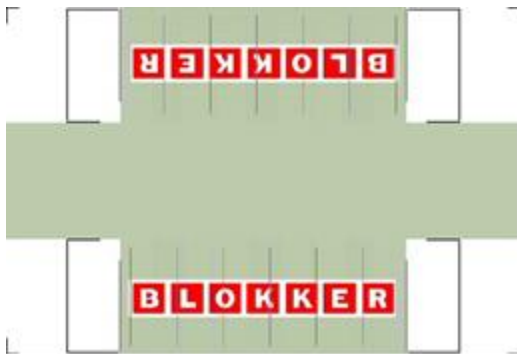

BUILD YOUR OWN (20ft SHIPPING CONTAINER) N SCALE

Drawn By
www.krafttrains.com

Click to watch instructional video

For the best results print on 110 lb printable card stock and set your printer on high quality printing.