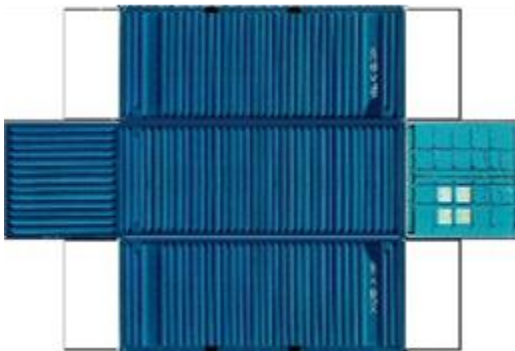

BUILD YOUR OWN (20ft SHIPPING CONTAINER) N SCALE

Drawn By
www.krafttrains.com

Click to watch instructional video

For the best results print on 110 lb printable card stock
and set your printer on high quality printing.