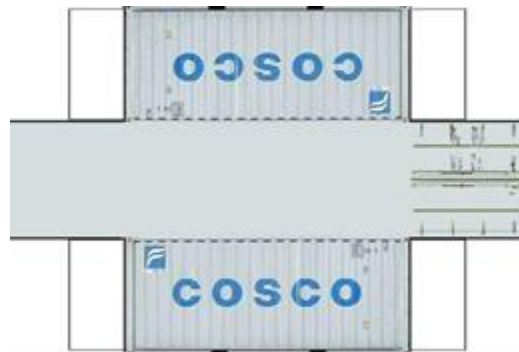

BUILD YOUR OWN (20ft SHIPPING CONTAINER) N SCALE

Drawn By
www.krafttrains.com

Click to watch instructional video

For the best results print on 110 lb printable card stock
and set your printer on high quality printing.