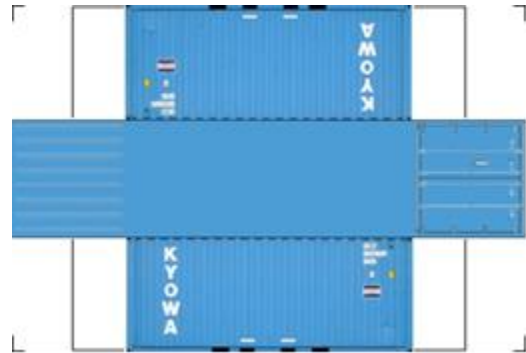

BUILD YOUR OWN (20ft SHIPPING CONTAINER) N SCALE

Drawn By
www.krafttrains.com

Click to watch instructional video

For the best results print on 110 lb printable card stock
and set your printer on high quality printing.