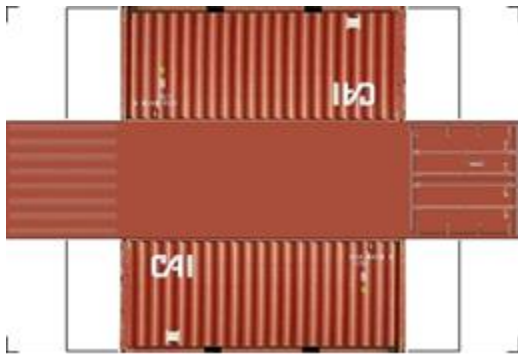

BUILD YOUR OWN (20ft SHIPPING CONTAINER) N SCALE

Drawn By
www.krafttrains.com

[Click to watch instructional video](#)

For the best results print on 110 lb printable card stock and set your printer on high quality printing.