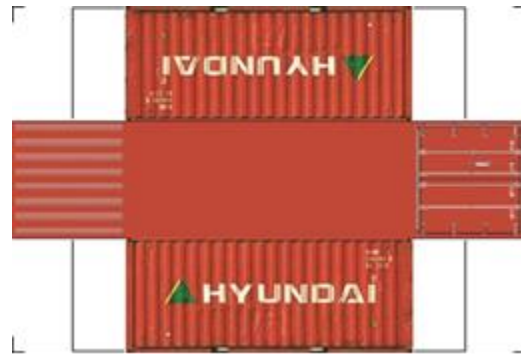

BUILD YOUR OWN (20ft SHIPPING CONTAINER) N SCALE

Drawn By
www.krafttrains.com

Click to watch instructional video

For the best results print on 110 lb printable card stock and set your printer on high quality printing.