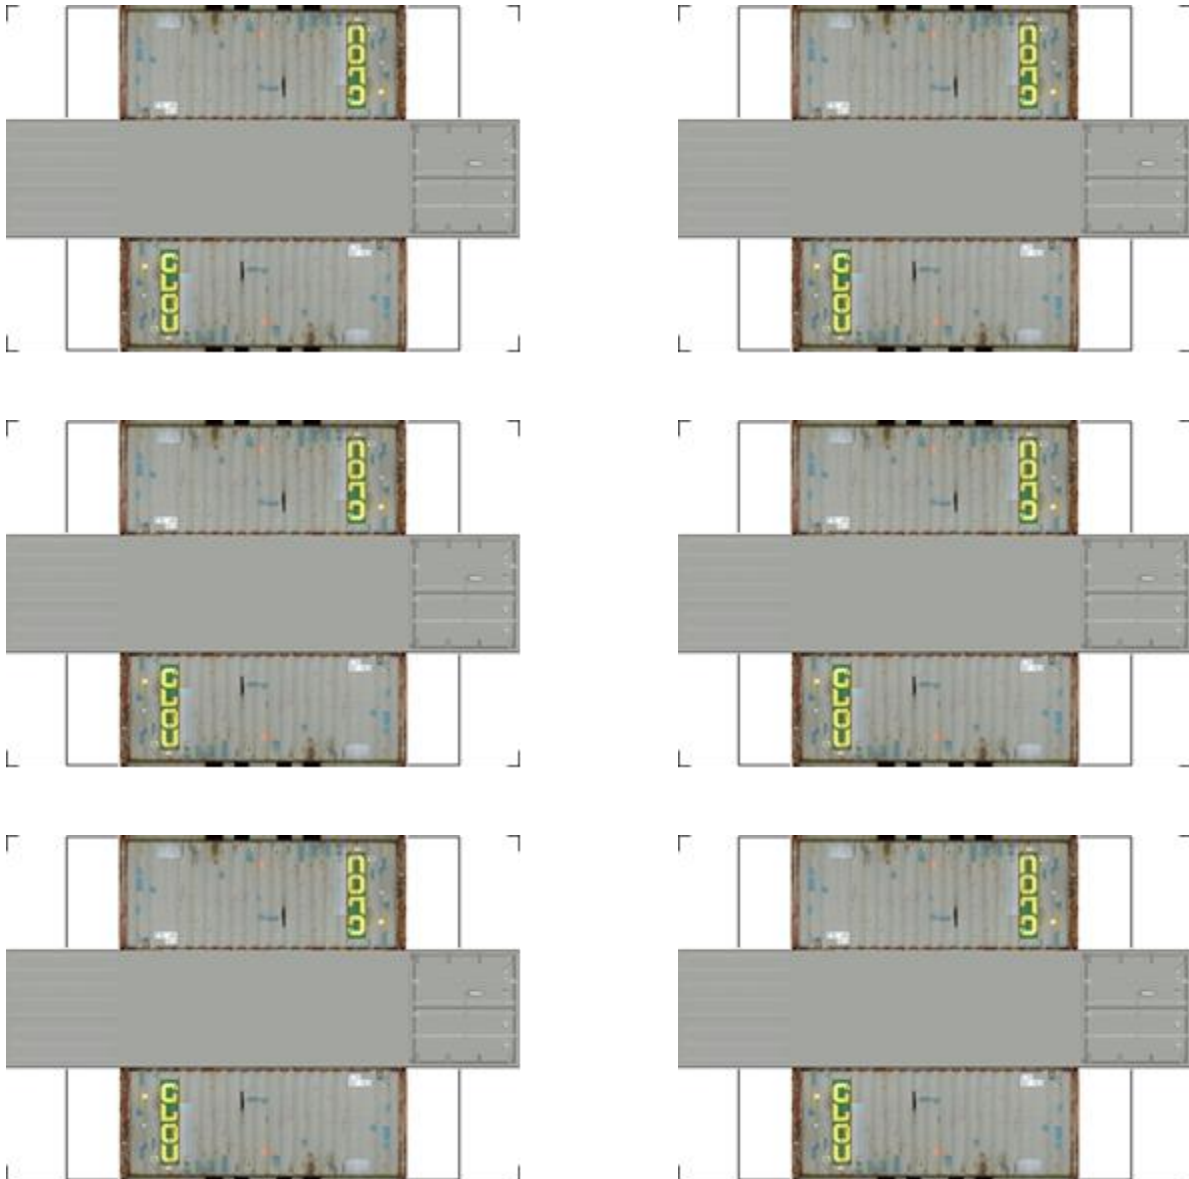

BUILD YOUR OWN (20ft SHIPPING CONTAINER) N SCALE

Drawn By
www.krafttrains.com

Click to watch instructional video

For the best results print on 110 lb printable card stock and set your printer on high quality printing.