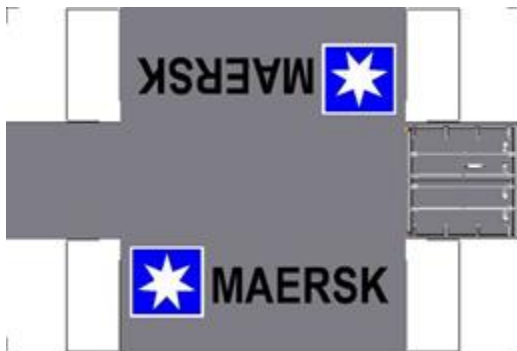

BUILD YOUR OWN (20ft SHIPPING CONTAINER) N SCALE

Drawn By
www.krafttrains.com

Click to watch instructional video

For the best results print on 110 lb printable card stock
and set your printer on high quality printing.