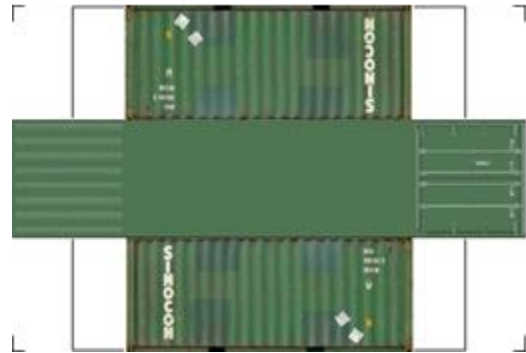

BUILD YOUR OWN (20ft SHIPPING CONTAINER) N SCALE

Drawn By
www.krafttrains.com

Click to watch instructional video

For the best results print on 110 lb printable card stock
and set your printer on high quality printing.