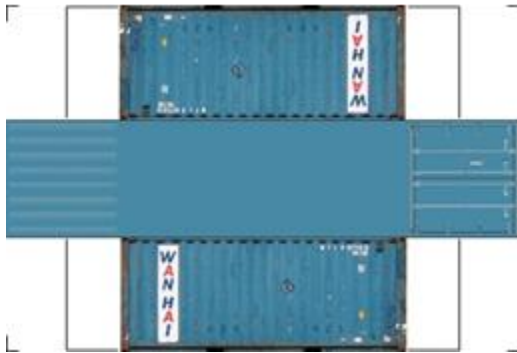

BUILD YOUR OWN (20ft SHIPPING CONTAINER) N SCALE

Drawn By
www.krafttrains.com

Click to watch instructional video

For the best results print on 110 lb printable card stock
and set your printer on high quality printing.