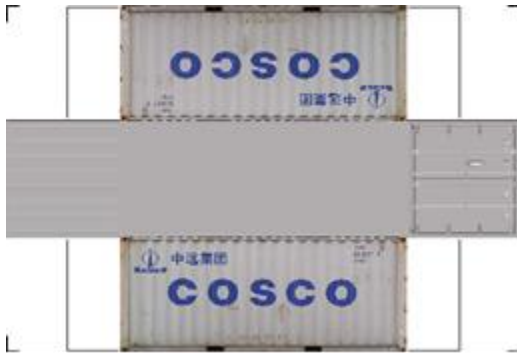

BUILD YOUR OWN (20ft SHIPPING CONTAINER) N SCALE

Drawn By
www.krafttrains.com

Click to watch instructional video

For the best results print on 110 lb printable card stock and set your printer on high quality printing.