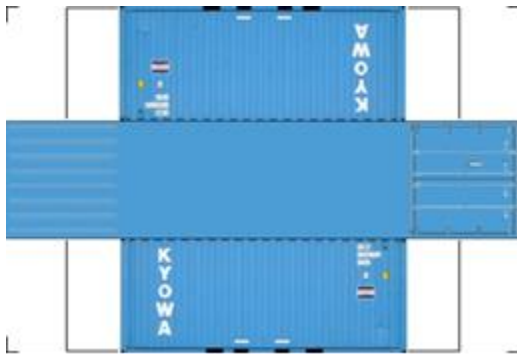

BUILD YOUR OWN (20ft SHIPPING CONTAINER) N SCALE

Drawn By
www.krafttrains.com

Click to watch instructional video

For the best results print on 110 lb printable card stock
and set your printer on high quality printing.