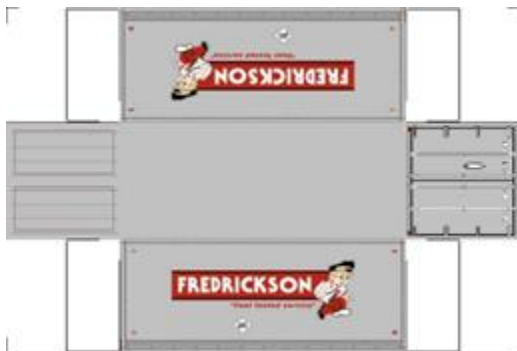

BUILD YOUR OWN (20ft SHIPPING CONTAINER) N SCALE

Drawn By
www.krafttrains.com

Click to watch instructional video

For the best results print on 110 lb printable card stock and set your printer on high quality printing.