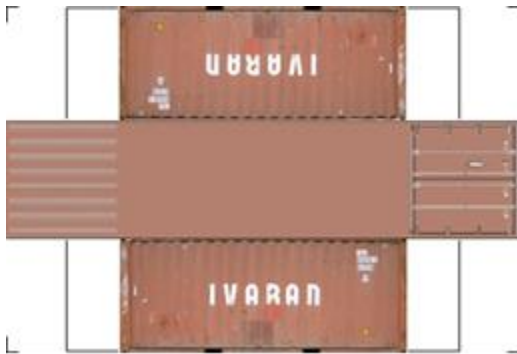

BUILD YOUR OWN (20ft SHIPPING CONTAINER) N SCALE

Drawn By
www.krafttrains.com

[Click to watch instructional video](#)

For the best results print on 110 lb printable card stock and set your printer on high quality printing.