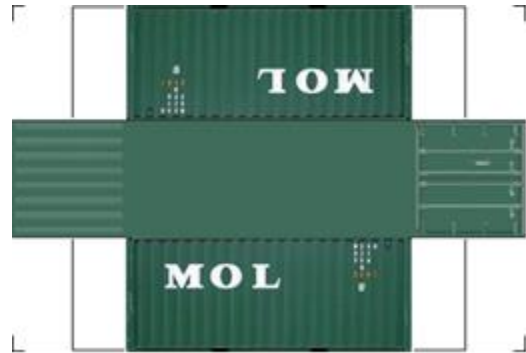

BUILD YOUR OWN (20ft SHIPPING CONTAINER) N SCALE

Drawn By
www.krafttrains.com

Click to watch instructional video

For the best results print on 110 lb printable card stock and set your printer on high quality printing.