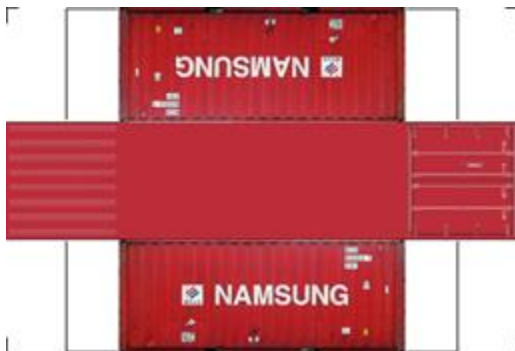

BUILD YOUR OWN (20ft SHIPPING CONTAINER) N SCALE

Drawn By
www.krafttrains.com

Click to watch instructional video

For the best results print on 110 lb printable card stock and set your printer on high quality printing.