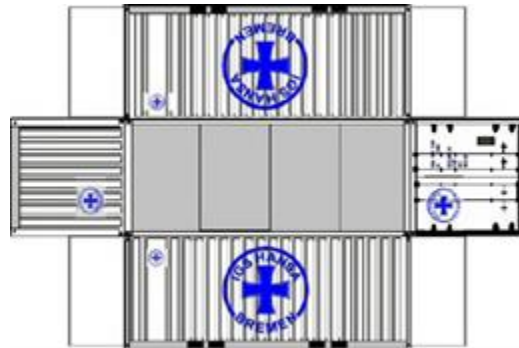

BUILD YOUR OWN (20ft SHIPPING CONTAINER) N SCALE

Drawn By
www.krafttrains.com

Click to watch instructional video

For the best results print on 110 lb printable card stock
and set your printer on high quality printing.