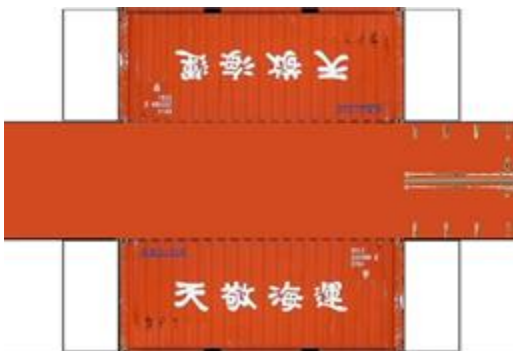

BUILD YOUR OWN (20ft SHIPPING CONTAINER) N SCALE

Drawn By
www.krafttrains.com

Click to watch instructional video

For the best results print on 110 lb printable card stock
and set your printer on high quality printing.