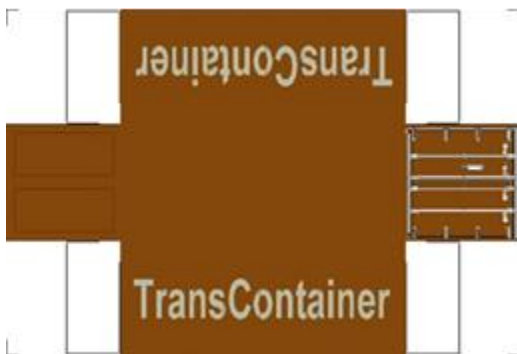

BUILD YOUR OWN (20ft SHIPPING CONTAINER) N SCALE

Drawn By
www.krafttrains.com

Click to watch instructional video

For the best results print on 110 lb printable card stock
and set your printer on high quality printing.