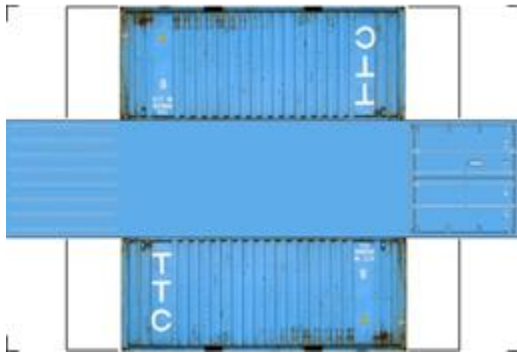

BUILD YOUR OWN (20ft SHIPPING CONTAINER) N SCALE

Drawn By
www.krafttrains.com

Click to watch instructional video

For the best results print on 110 lb printable card stock
and set your printer on high quality printing.