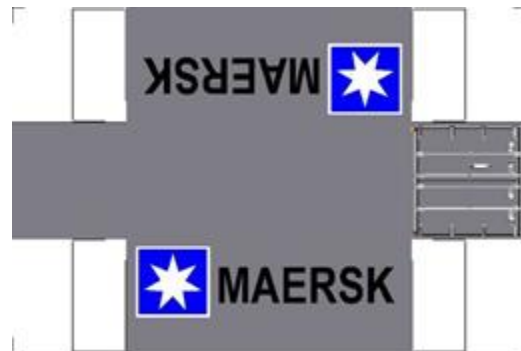

BUILD YOUR OWN (20ft SHIPPING CONTAINER) N SCALE

Drawn By
www.krafttrains.com

Click to watch instructional video

For the best results print on 110 lb printable card stock
and set your printer on high quality printing.