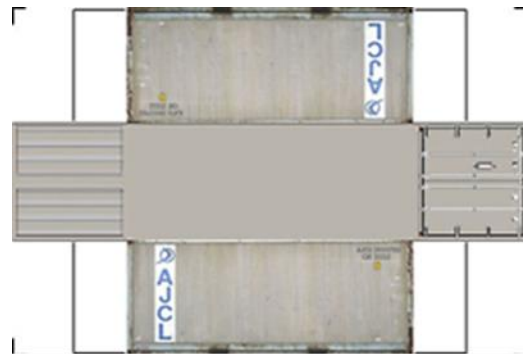

BUILD YOUR OWN (20ft SHIPPING CONTAINER) N SCALE

Drawn By
www.krafttrains.com

Click to watch instructional video

For the best results print on 110 lb printable card stock
and set your printer on high quality printing.