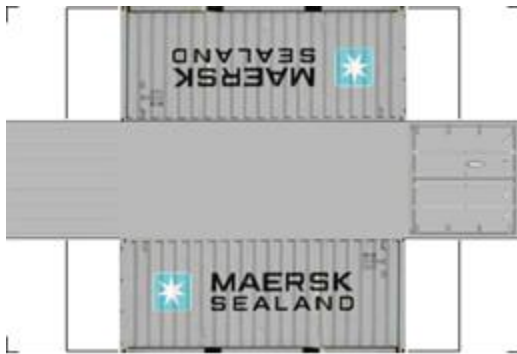

BUILD YOUR OWN (20ft SHIPPING CONTAINER) N SCALE

Drawn By
www.krafttrains.com

Click to watch instructional video

For the best results print on 110 lb printable card stock and set your printer on high quality printing.