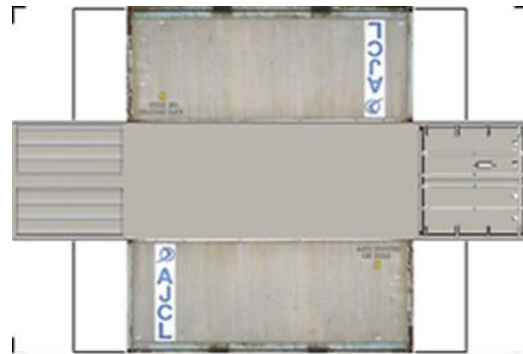

BUILD YOUR OWN (20ft SHIPPING CONTAINER) N SCALE

Drawn By
www.krafttrains.com

Click to watch instructional video

For the best results print on 110 lb printable card stock
and set your printer on high quality printing.