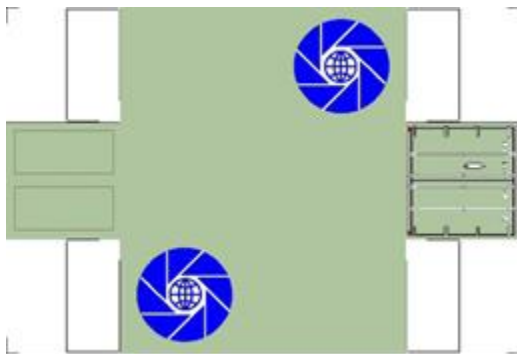

BUILD YOUR OWN (20ft SHIPPING CONTAINER) N SCALE

Drawn By
www.krafttrains.com

Click to watch instructional video

For the best results print on 110 lb printable card stock
and set your printer on high quality printing.