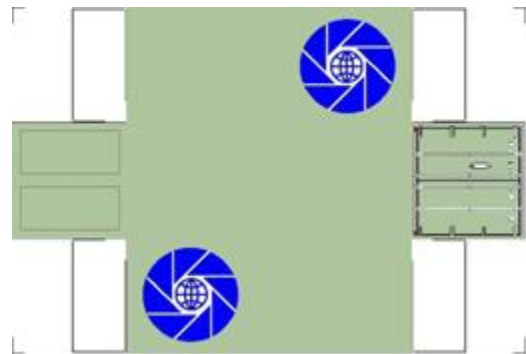

BUILD YOUR OWN (20ft SHIPPING CONTAINER) N SCALE

Drawn By
www.krafttrains.com

Click to watch instructional video

For the best results print on 110 lb printable card stock
and set your printer on high quality printing.