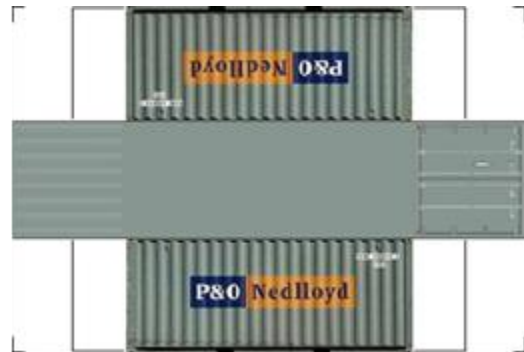

BUILD YOUR OWN (20ft SHIPPING CONTAINER) N SCALE

Drawn By
www.krafttrains.com

Click to watch instructional video

For the best results print on 110 lb printable card stock
and set your printer on high quality printing.