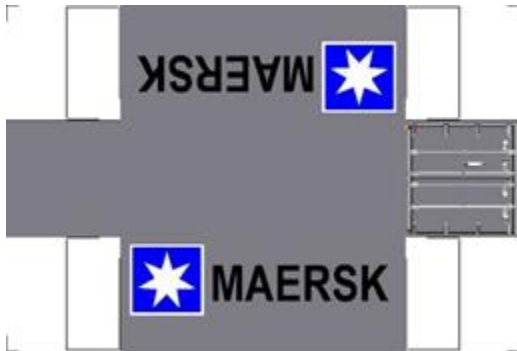

BUILD YOUR OWN (20ft SHIPPING CONTAINER) N SCALE

Drawn By
www.krafttrains.com

Click to watch instructional video

For the best results print on 110 lb printable card stock
and set your printer on high quality printing.