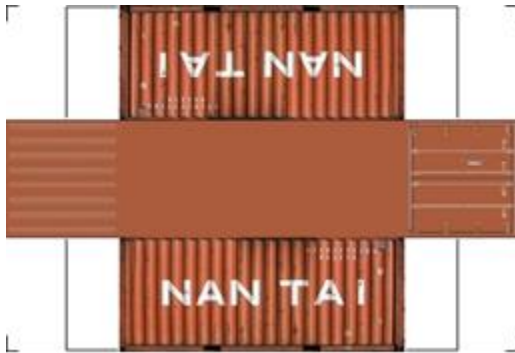

BUILD YOUR OWN (20ft SHIPPING CONTAINER) N SCALE

Drawn By
www.krafttrains.com

Click to watch instructional video

For the best results print on 110 lb printable card stock
and set your printer on high quality printing.