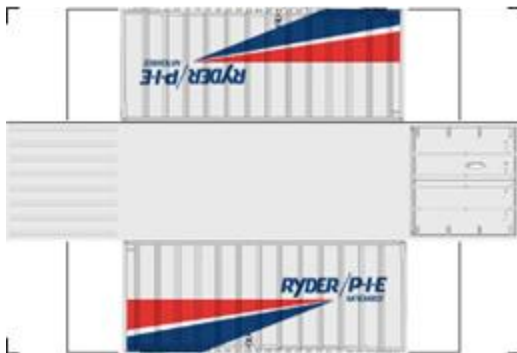

BUILD YOUR OWN (20ft SHIPPING CONTAINER) N SCALE

Drawn By
www.krafttrains.com

Click to watch instructional video

For the best results print on 110 lb printable card stock
and set your printer on high quality printing.