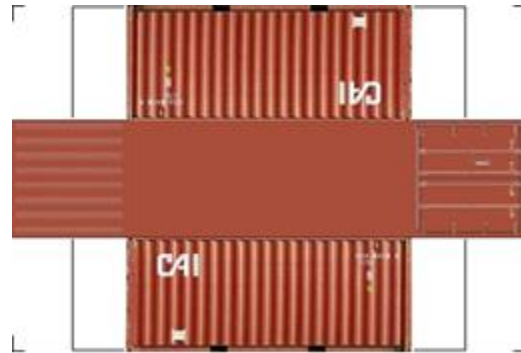

BUILD YOUR OWN (20ft SHIPPING CONTAINER) N SCALE

Drawn By
www.krafttrains.com

[Click to watch instructional video](#)

For the best results print on 110 lb printable card stock and set your printer on high quality printing.