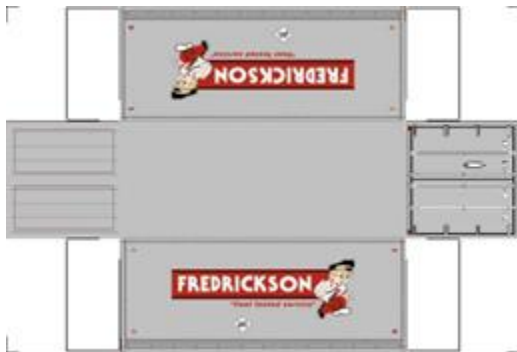

BUILD YOUR OWN (20ft SHIPPING CONTAINER) N SCALE

Drawn By
www.krafttrains.com

Click to watch instructional video

For the best results print on 110 lb printable card stock and set your printer on high quality printing.