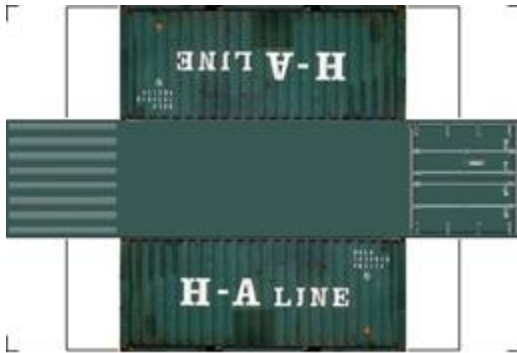

BUILD YOUR OWN (20ft SHIPPING CONTAINER) N SCALE

Drawn By
www.krafttrains.com

Click to watch instructional video

For the best results print on 110 lb printable card stock
and set your printer on high quality printing.