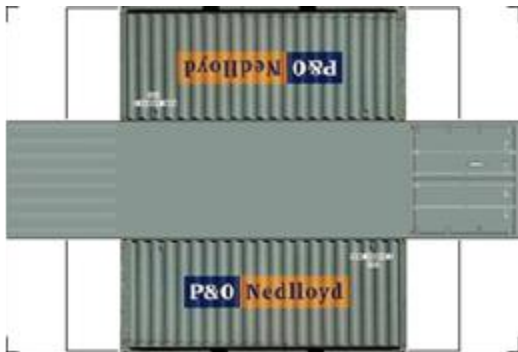

BUILD YOUR OWN (20ft SHIPPING CONTAINER) N SCALE

Drawn By
www.krafttrains.com

Click to watch instructional video

For the best results print on 110 lb printable card stock
and set your printer on high quality printing.