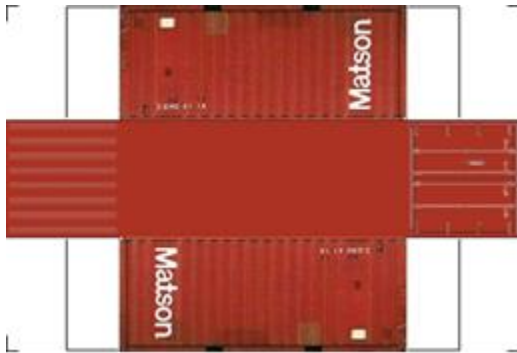

BUILD YOUR OWN (20ft SHIPPING CONTAINER) N SCALE

Drawn By
www.krafttrains.com

Click to watch instructional video

For the best results print on 110 lb printable card stock and set your printer on high quality printing.