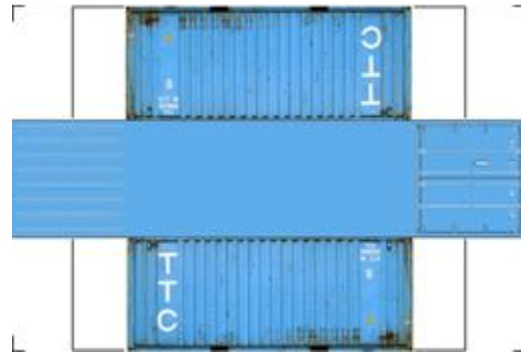

BUILD YOUR OWN (20ft SHIPPING CONTAINER) N SCALE

Drawn By
www.krafttrains.com

Click to watch instructional video

For the best results print on 110 lb printable card stock
and set your printer on high quality printing.