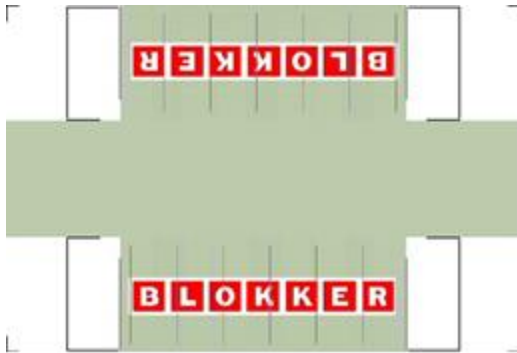

BUILD YOUR OWN (20ft SHIPPING CONTAINER) N SCALE

Drawn By
www.krafttrains.com

Click to watch instructional video

For the best results print on 110 lb printable card stock and set your printer on high quality printing.