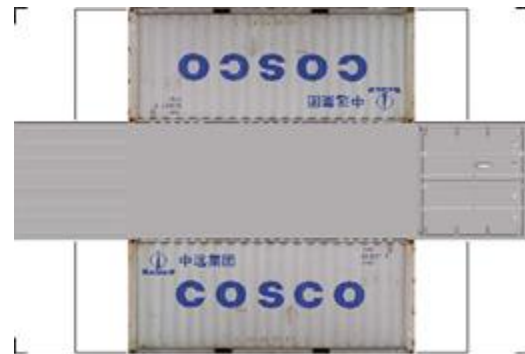

BUILD YOUR OWN (20ft SHIPPING CONTAINER) N SCALE

Drawn By
www.krafttrains.com

Click to watch instructional video

For the best results print on 110 lb printable card stock and set your printer on high quality printing.