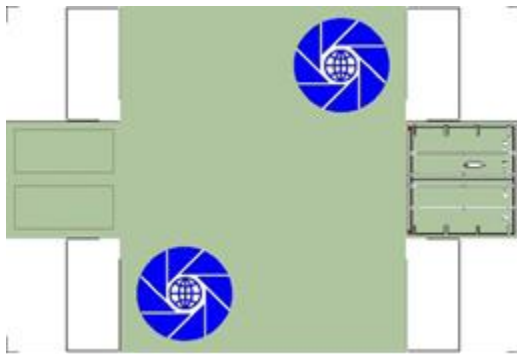

BUILD YOUR OWN (20ft SHIPPING CONTAINER) N SCALE

Drawn By
www.krafttrains.com

Click to watch instructional video

For the best results print on 110 lb printable card stock
and set your printer on high quality printing.