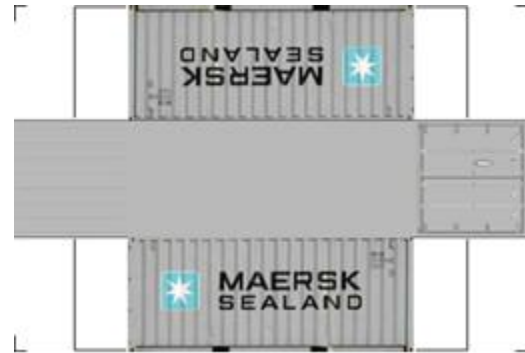

BUILD YOUR OWN (20ft SHIPPING CONTAINER) N SCALE

Drawn By
www.krafttrains.com

Click to watch instructional video

For the best results print on 110 lb printable card stock and set your printer on high quality printing.