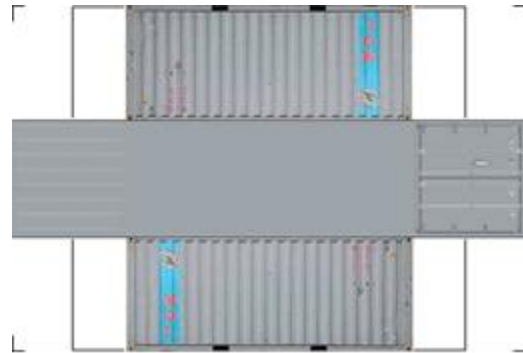

BUILD YOUR OWN (20ft SHIPPING CONTAINER) N SCALE

Drawn By
www.krafttrains.com

Click to watch instructional video

For the best results print on 110 lb printable card stock and set your printer on high quality printing.