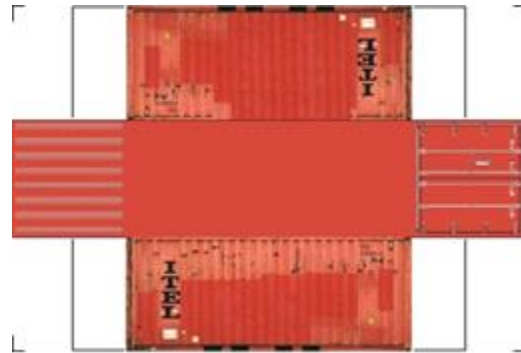

BUILD YOUR OWN (20ft SHIPPING CONTAINER) N SCALE

Drawn By
www.krafttrains.com

Click to watch instructional video

For the best results print on 110 lb printable card stock
and set your printer on high quality printing.