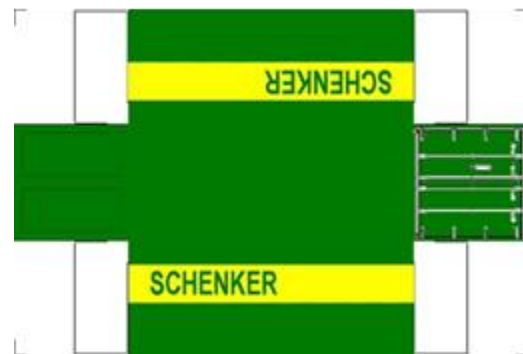

BUILD YOUR OWN (20ft SHIPPING CONTAINER) N SCALE

Drawn By
www.krafttrains.com

Click to watch instructional video

For the best results print on 110 lb printable card stock and set your printer on high quality printing.