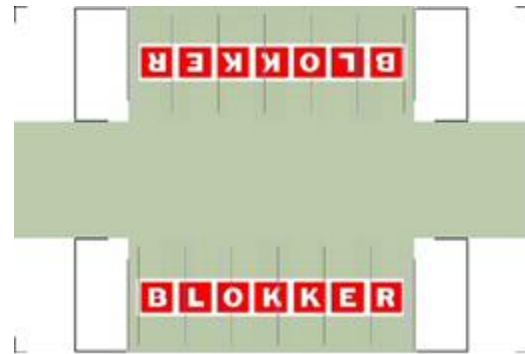

BUILD YOUR OWN (20ft SHIPPING CONTAINER) N SCALE

Drawn By
www.krafttrains.com

Click to watch instructional video

For the best results print on 110 lb printable card stock and set your printer on high quality printing.