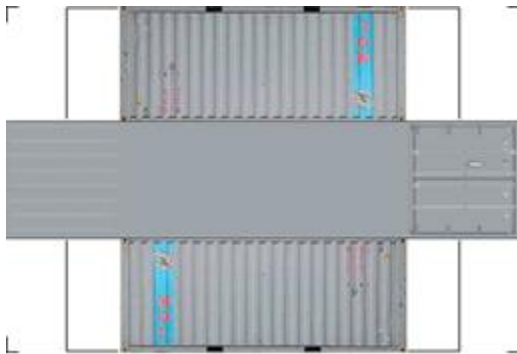

BUILD YOUR OWN (20ft SHIPPING CONTAINER) N SCALE

Drawn By
www.krafttrains.com

Click to watch instructional video

For the best results print on 110 lb printable card stock and set your printer on high quality printing.