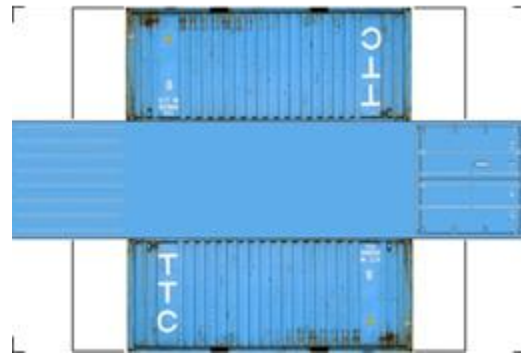

BUILD YOUR OWN (20ft SHIPPING CONTAINER) N SCALE

Drawn By
www.krafttrains.com

Click to watch instructional video

For the best results print on 110 lb printable card stock
and set your printer on high quality printing.