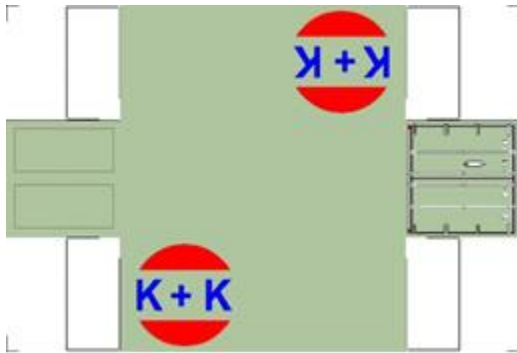

BUILD YOUR OWN (20ft SHIPPING CONTAINER) N SCALE

Drawn By
www.krafttrains.com

Click to watch instructional video

For the best results print on 110 lb printable card stock
and set your printer on high quality printing.