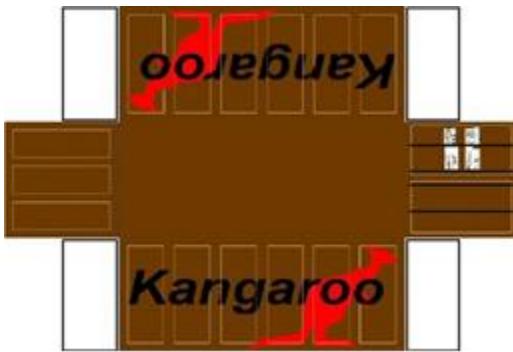

BUILD YOUR OWN (20ft SHIPPING CONTAINER) N SCALE

Drawn By
www.krafttrains.com

Click to watch instructional video

For the best results print on 110 lb printable card stock and set your printer on high quality printing.