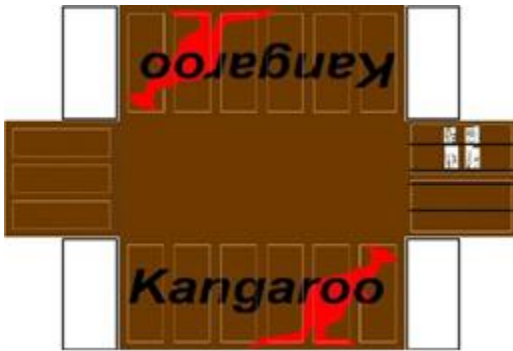

BUILD YOUR OWN (20ft SHIPPING CONTAINER) N SCALE

Drawn By
www.krafttrains.com

Click to watch instructional video

For the best results print on 110 lb printable card stock and set your printer on high quality printing.