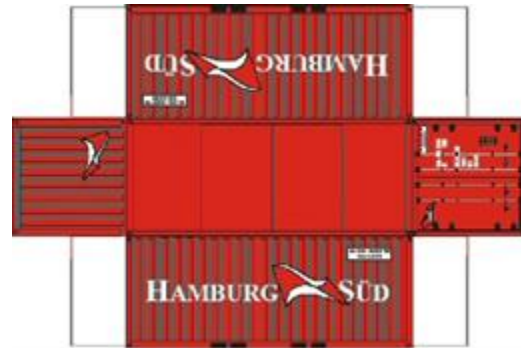

BUILD YOUR OWN (20ft SHIPPING CONTAINER) N SCALE

Drawn By
www.krafttrains.com

Click to watch instructional video

For the best results print on 110 lb printable card stock
and set your printer on high quality printing.