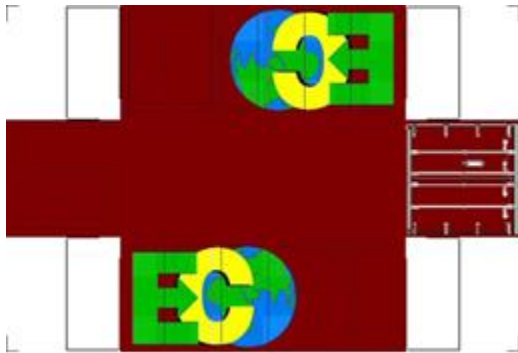

BUILD YOUR OWN (20ft SHIPPING CONTAINER) N SCALE

Drawn By
www.krafttrains.com

Click to watch instructional video

For the best results print on 110 lb printable card stock
and set your printer on high quality printing.