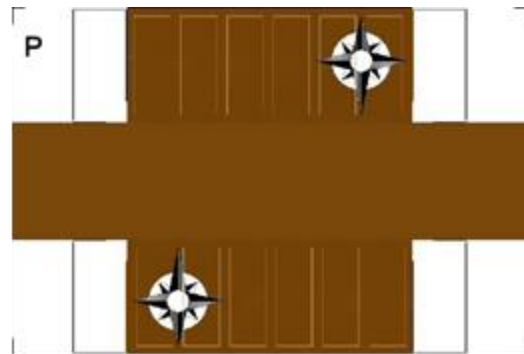

BUILD YOUR OWN (20ft SHIPPING CONTAINER) N SCALE

Drawn By
www.krafttrains.com

Click to watch instructional video

For the best results print on 110 lb printable card stock
and set your printer on high quality printing.