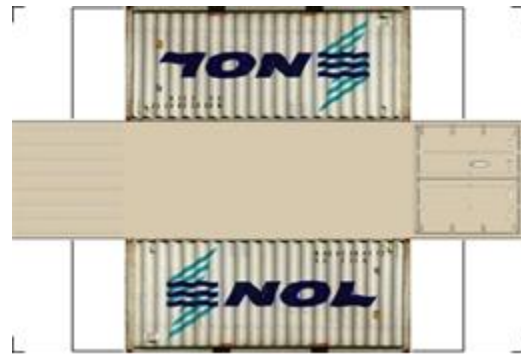

BUILD YOUR OWN (20ft SHIPPING CONTAINER) N SCALE

Drawn By
www.krafttrains.com

Click to watch instructional video

For the best results print on 110 lb printable card stock
and set your printer on high quality printing.