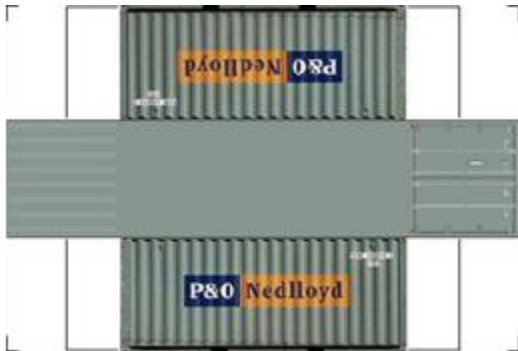

BUILD YOUR OWN (20ft SHIPPING CONTAINER) N SCALE

Drawn By
www.krafttrains.com

Click to watch instructional video

For the best results print on 110 lb printable card stock
and set your printer on high quality printing.