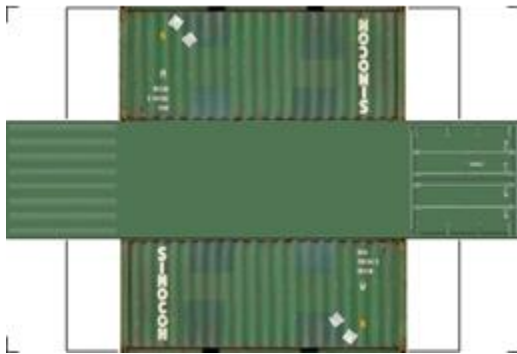

BUILD YOUR OWN (20ft SHIPPING CONTAINER) N SCALE

Drawn By
www.krafttrains.com

Click to watch instructional video

For the best results print on 110 lb printable card stock
and set your printer on high quality printing.