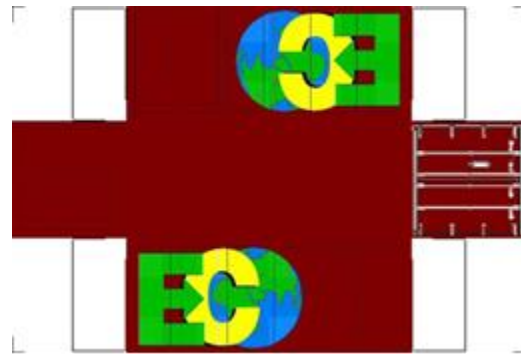

BUILD YOUR OWN (20ft SHIPPING CONTAINER) N SCALE

Drawn By
www.krafttrains.com

Click to watch instructional video

For the best results print on 110 lb printable card stock
and set your printer on high quality printing.