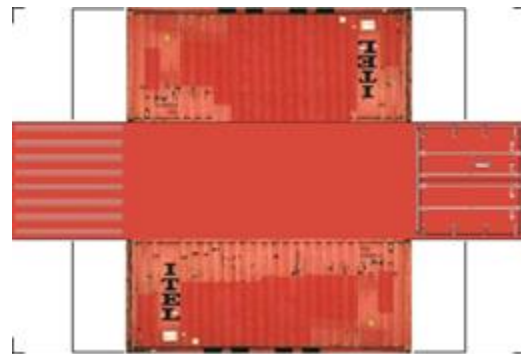

BUILD YOUR OWN (20ft SHIPPING CONTAINER) N SCALE

Drawn By
www.krafttrains.com

Click to watch instructional video

For the best results print on 110 lb printable card stock
and set your printer on high quality printing.