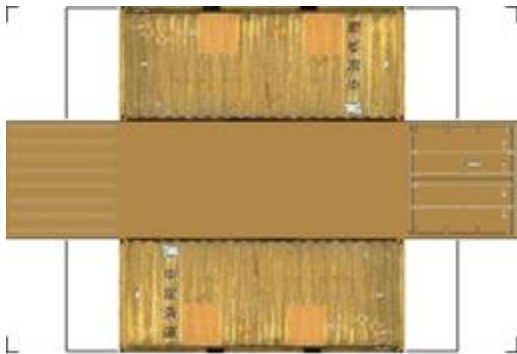

BUILD YOUR OWN (20ft SHIPPING CONTAINER) N SCALE

Drawn By
www.krafttrains.com

[Click to watch instructional video](#)

For the best results print on 110 lb printable card stock and set your printer on high quality printing.