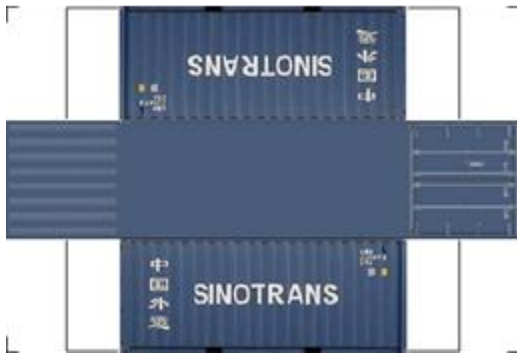

BUILD YOUR OWN (20ft SHIPPING CONTAINER) N SCALE

Drawn By
www.krafttrains.com

Click to watch instructional video

For the best results print on 110 lb printable card stock and set your printer on high quality printing.