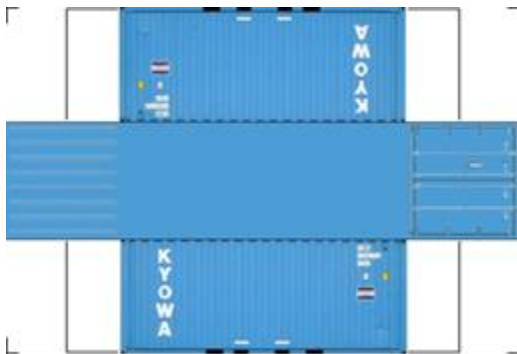

BUILD YOUR OWN (20ft SHIPPING CONTAINER) N SCALE

Drawn By
www.krafttrains.com

Click to watch instructional video

For the best results print on 110 lb printable card stock
and set your printer on high quality printing.