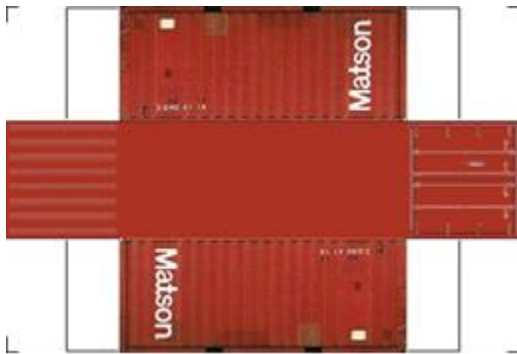

BUILD YOUR OWN (20ft SHIPPING CONTAINER) N SCALE

Drawn By
www.krafttrains.com

Click to watch instructional video

For the best results print on 110 lb printable card stock and set your printer on high quality printing.