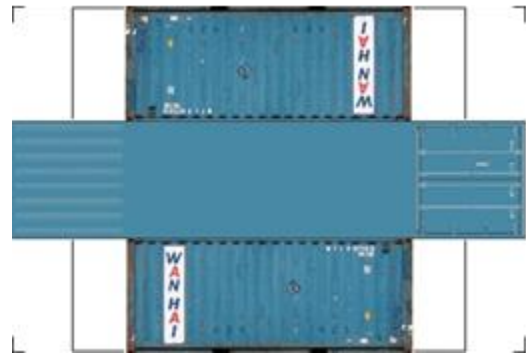

BUILD YOUR OWN (20ft SHIPPING CONTAINER) N SCALE

Drawn By
www.krafttrains.com

Click to watch instructional video

For the best results print on 110 lb printable card stock
and set your printer on high quality printing.