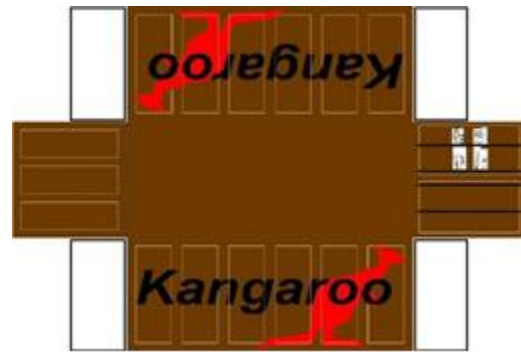

BUILD YOUR OWN (20ft SHIPPING CONTAINER) N SCALE

Drawn By
www.krafttrains.com

Click to watch instructional video

For the best results print on 110 lb printable card stock and set your printer on high quality printing.