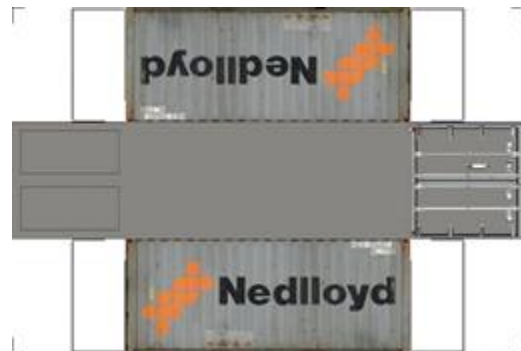

BUILD YOUR OWN (20ft SHIPPING CONTAINER) N SCALE

Drawn By
www.krafttrains.com

Click to watch instructional video

For the best results print on 110 lb printable card stock
and set your printer on high quality printing.