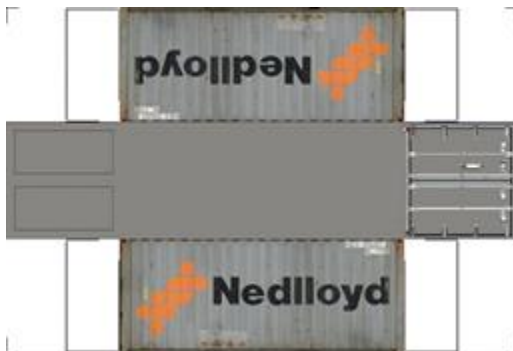

BUILD YOUR OWN (20ft SHIPPING CONTAINER) N SCALE

Drawn By
www.krafttrains.com

Click to watch instructional video

For the best results print on 110 lb printable card stock
and set your printer on high quality printing.