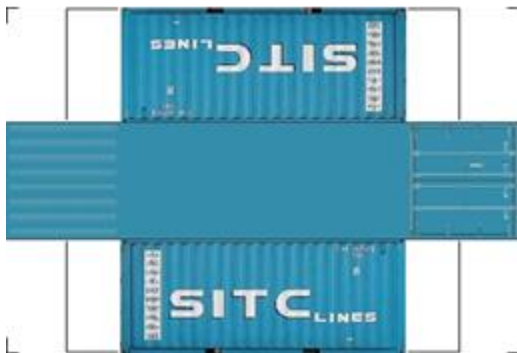

BUILD YOUR OWN (20ft SHIPPING CONTAINER) N SCALE

Drawn By
www.krafttrains.com

Click to watch instructional video

For the best results print on 110 lb printable card stock and set your printer on high quality printing.