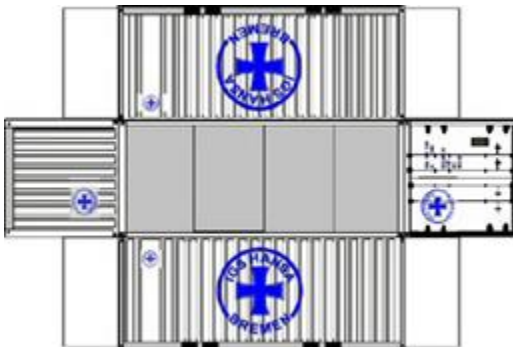

BUILD YOUR OWN (20ft SHIPPING CONTAINER) N SCALE

Drawn By
www.krafttrains.com

Click to watch instructional video

For the best results print on 110 lb printable card stock
and set your printer on high quality printing.