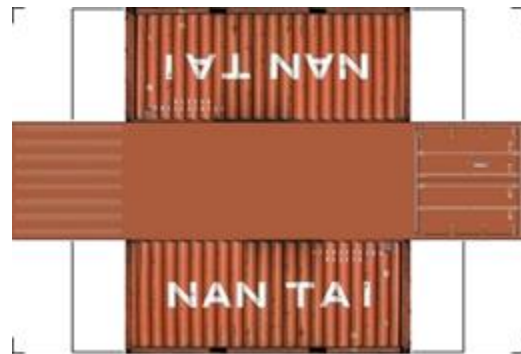

BUILD YOUR OWN (20ft SHIPPING CONTAINER) N SCALE

Drawn By
www.krafttrains.com

Click to watch instructional video

For the best results print on 110 lb printable card stock
and set your printer on high quality printing.