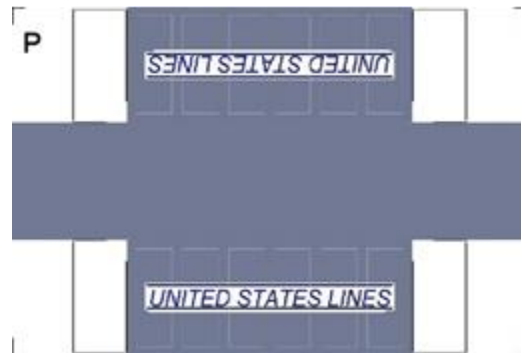

BUILD YOUR OWN (20ft SHIPPING CONTAINER) N SCALE

Drawn By
www.krafttrains.com

Click to watch instructional video

For the best results print on 110 lb printable card stock
and set your printer on high quality printing.