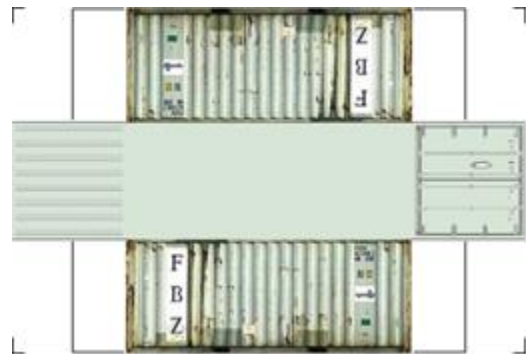

BUILD YOUR OWN (20ft SHIPPING CONTAINER) N SCALE

Drawn By
www.krafttrains.com

Click to watch instructional video

For the best results print on 110 lb printable card stock
and set your printer on high quality printing.