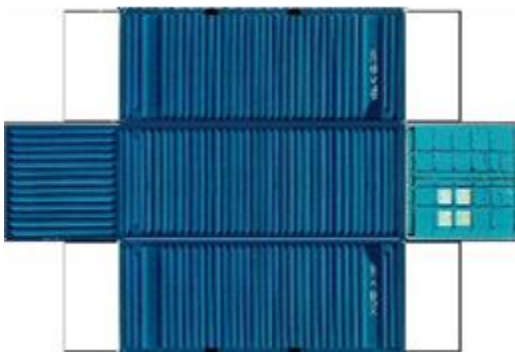

BUILD YOUR OWN (20ft SHIPPING CONTAINER) N SCALE

Drawn By
www.krafttrains.com

Click to watch instructional video

For the best results print on 110 lb printable card stock
and set your printer on high quality printing.