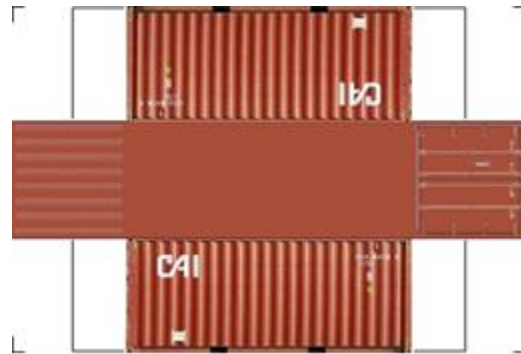

BUILD YOUR OWN (20ft SHIPPING CONTAINER) N SCALE

Drawn By
www.krafttrains.com

[Click to watch instructional video](#)

For the best results print on 110 lb printable card stock and set your printer on high quality printing.