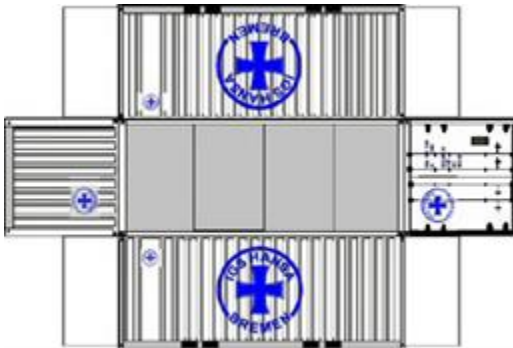

BUILD YOUR OWN (20ft SHIPPING CONTAINER) N SCALE

Drawn By
www.krafttrains.com

Click to watch instructional video

For the best results print on 110 lb printable card stock
and set your printer on high quality printing.