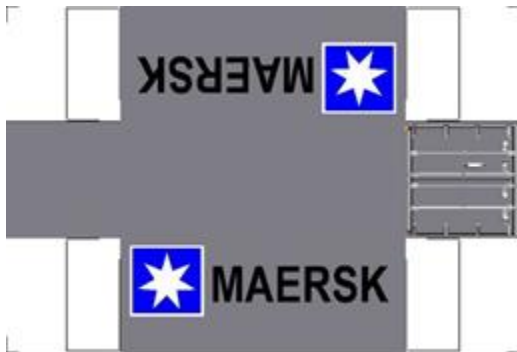

BUILD YOUR OWN (20ft SHIPPING CONTAINER) N SCALE

Drawn By
www.krafttrains.com

Click to watch instructional video

For the best results print on 110 lb printable card stock
and set your printer on high quality printing.