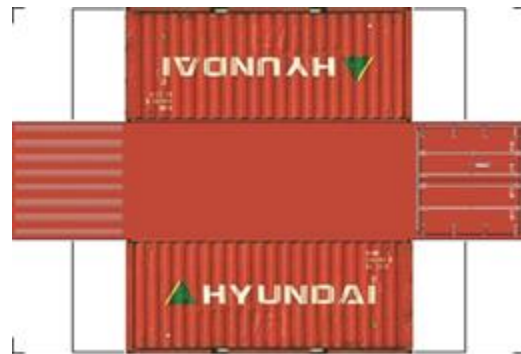

BUILD YOUR OWN (20ft SHIPPING CONTAINER) N SCALE

Drawn By
www.krafttrains.com

Click to watch instructional video

For the best results print on 110 lb printable card stock and set your printer on high quality printing.