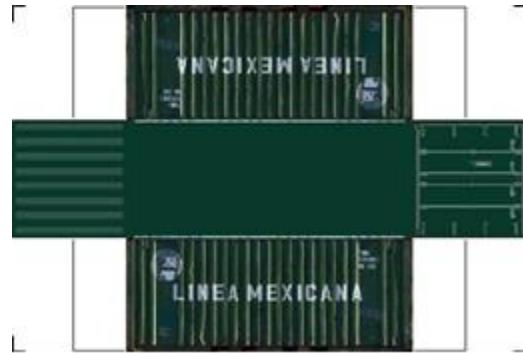

BUILD YOUR OWN (20ft SHIPPING CONTAINER) N SCALE

Drawn By
www.krafttrains.com

Click to watch instructional video

For the best results print on 110 lb printable card stock and set your printer on high quality printing.