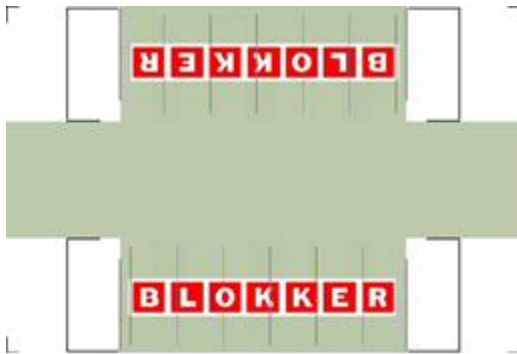

BUILD YOUR OWN (20ft SHIPPING CONTAINER) N SCALE

Drawn By
www.krafttrains.com

Click to watch instructional video

For the best results print on 110 lb printable card stock and set your printer on high quality printing.