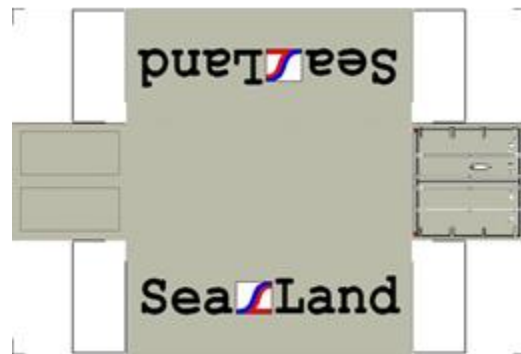

BUILD YOUR OWN (20ft SHIPPING CONTAINER) N SCALE

Drawn By
www.krafttrains.com

Click to watch instructional video

For the best results print on 110 lb printable card stock and set your printer on high quality printing.