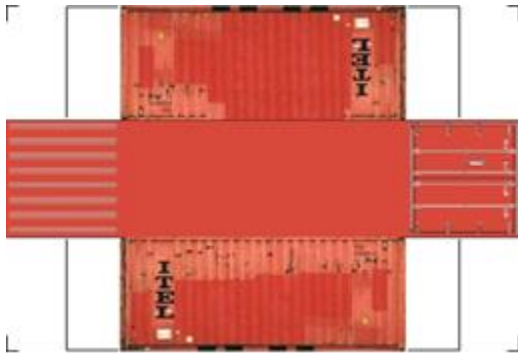

BUILD YOUR OWN (20ft SHIPPING CONTAINER) N SCALE

Drawn By
www.krafttrains.com

Click to watch instructional video

For the best results print on 110 lb printable card stock
and set your printer on high quality printing.