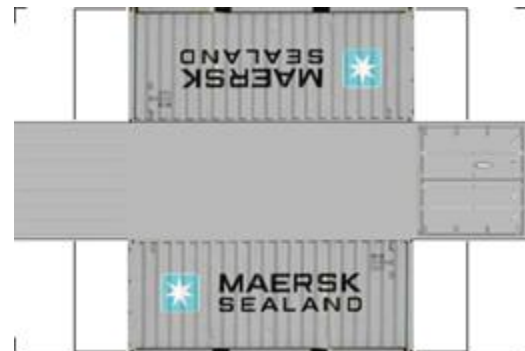

BUILD YOUR OWN (20ft SHIPPING CONTAINER) N SCALE

Drawn By
www.krafttrains.com

Click to watch instructional video

For the best results print on 110 lb printable card stock and set your printer on high quality printing.