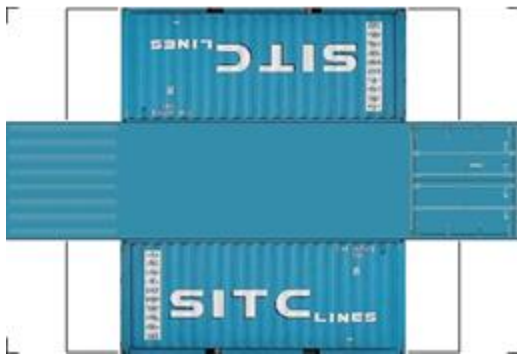

BUILD YOUR OWN (20ft SHIPPING CONTAINER) N SCALE

Drawn By
www.krafttrains.com

Click to watch instructional video

For the best results print on 110 lb printable card stock and set your printer on high quality printing.