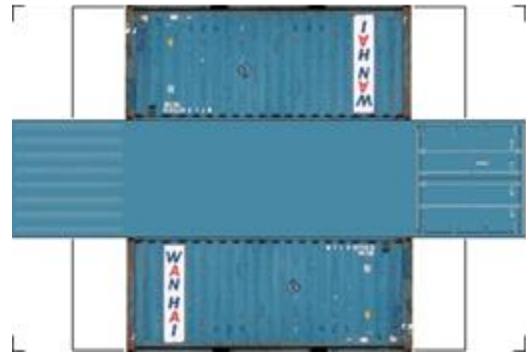

BUILD YOUR OWN (20ft SHIPPING CONTAINER) N SCALE

Drawn By
www.krafttrains.com

Click to watch instructional video

For the best results print on 110 lb printable card stock
and set your printer on high quality printing.