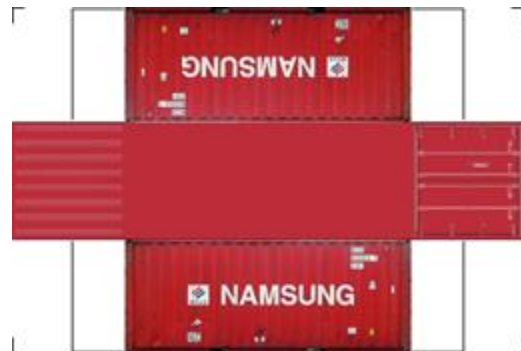

BUILD YOUR OWN (20ft SHIPPING CONTAINER) N SCALE

Drawn By
www.krafttrains.com

Click to watch instructional video

For the best results print on 110 lb printable card stock and set your printer on high quality printing.