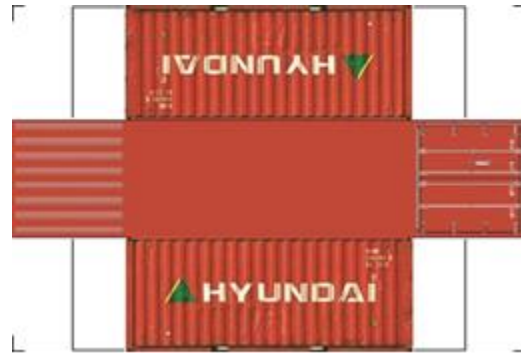

BUILD YOUR OWN (20ft SHIPPING CONTAINER) N SCALE

Drawn By
www.krafttrains.com

Click to watch instructional video

For the best results print on 110 lb printable card stock and set your printer on high quality printing.