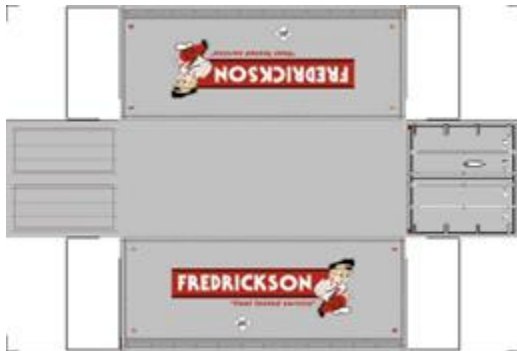

BUILD YOUR OWN (20ft SHIPPING CONTAINER) N SCALE

Drawn By
www.krafttrains.com

Click to watch instructional video

For the best results print on 110 lb printable card stock and set your printer on high quality printing.