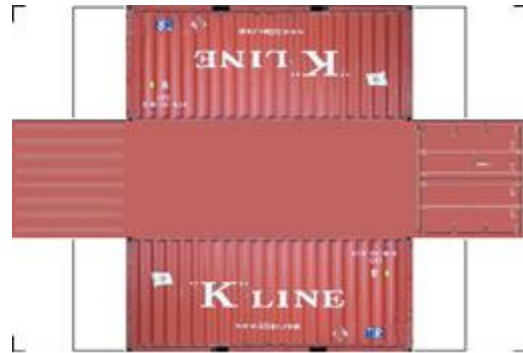

BUILD YOUR OWN (20ft SHIPPING CONTAINER) N SCALE

Drawn By
www.krafttrains.com

Click to watch instructional video

For the best results print on 110 lb printable card stock
and set your printer on high quality printing.