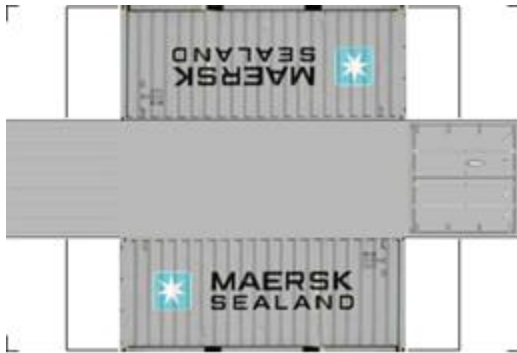

BUILD YOUR OWN (20ft SHIPPING CONTAINER) N SCALE

Drawn By
www.krafttrains.com

Click to watch instructional video

For the best results print on 110 lb printable card stock and set your printer on high quality printing.