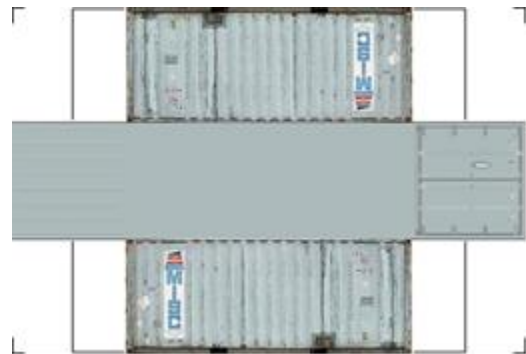

BUILD YOUR OWN (20ft SHIPPING CONTAINER) N SCALE

Drawn By
www.krafttrains.com

Click to watch instructional video

For the best results print on 110 lb printable card stock
and set your printer on high quality printing.