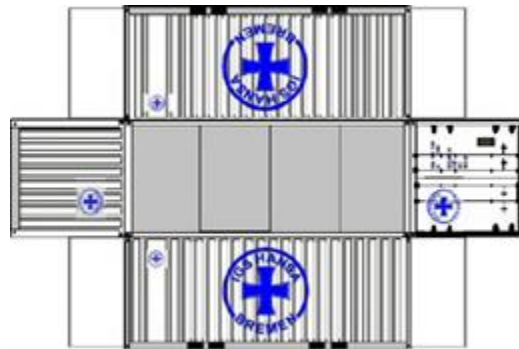

BUILD YOUR OWN (20ft SHIPPING CONTAINER) N SCALE

Drawn By
www.krafttrains.com

Click to watch instructional video

For the best results print on 110 lb printable card stock
and set your printer on high quality printing.