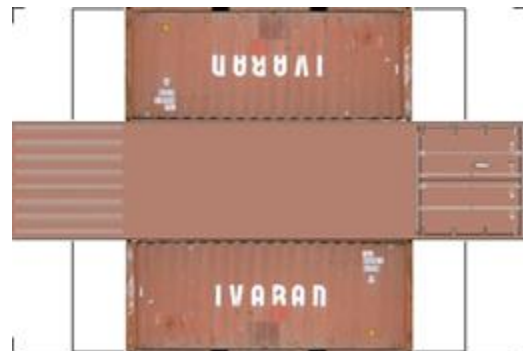

BUILD YOUR OWN (20ft SHIPPING CONTAINER) N SCALE

Drawn By
www.krafttrains.com

[Click to watch instructional video](#)

For the best results print on 110 lb printable card stock and set your printer on high quality printing.