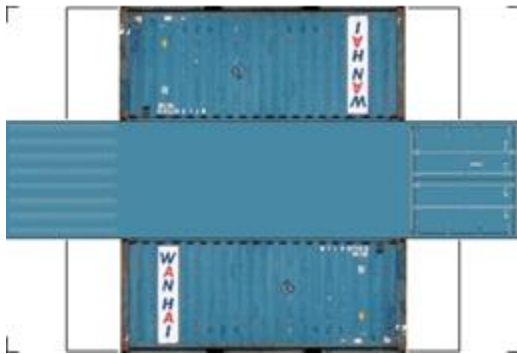

BUILD YOUR OWN (20ft SHIPPING CONTAINER) N SCALE

Drawn By
www.krafttrains.com

Click to watch instructional video

For the best results print on 110 lb printable card stock
and set your printer on high quality printing.