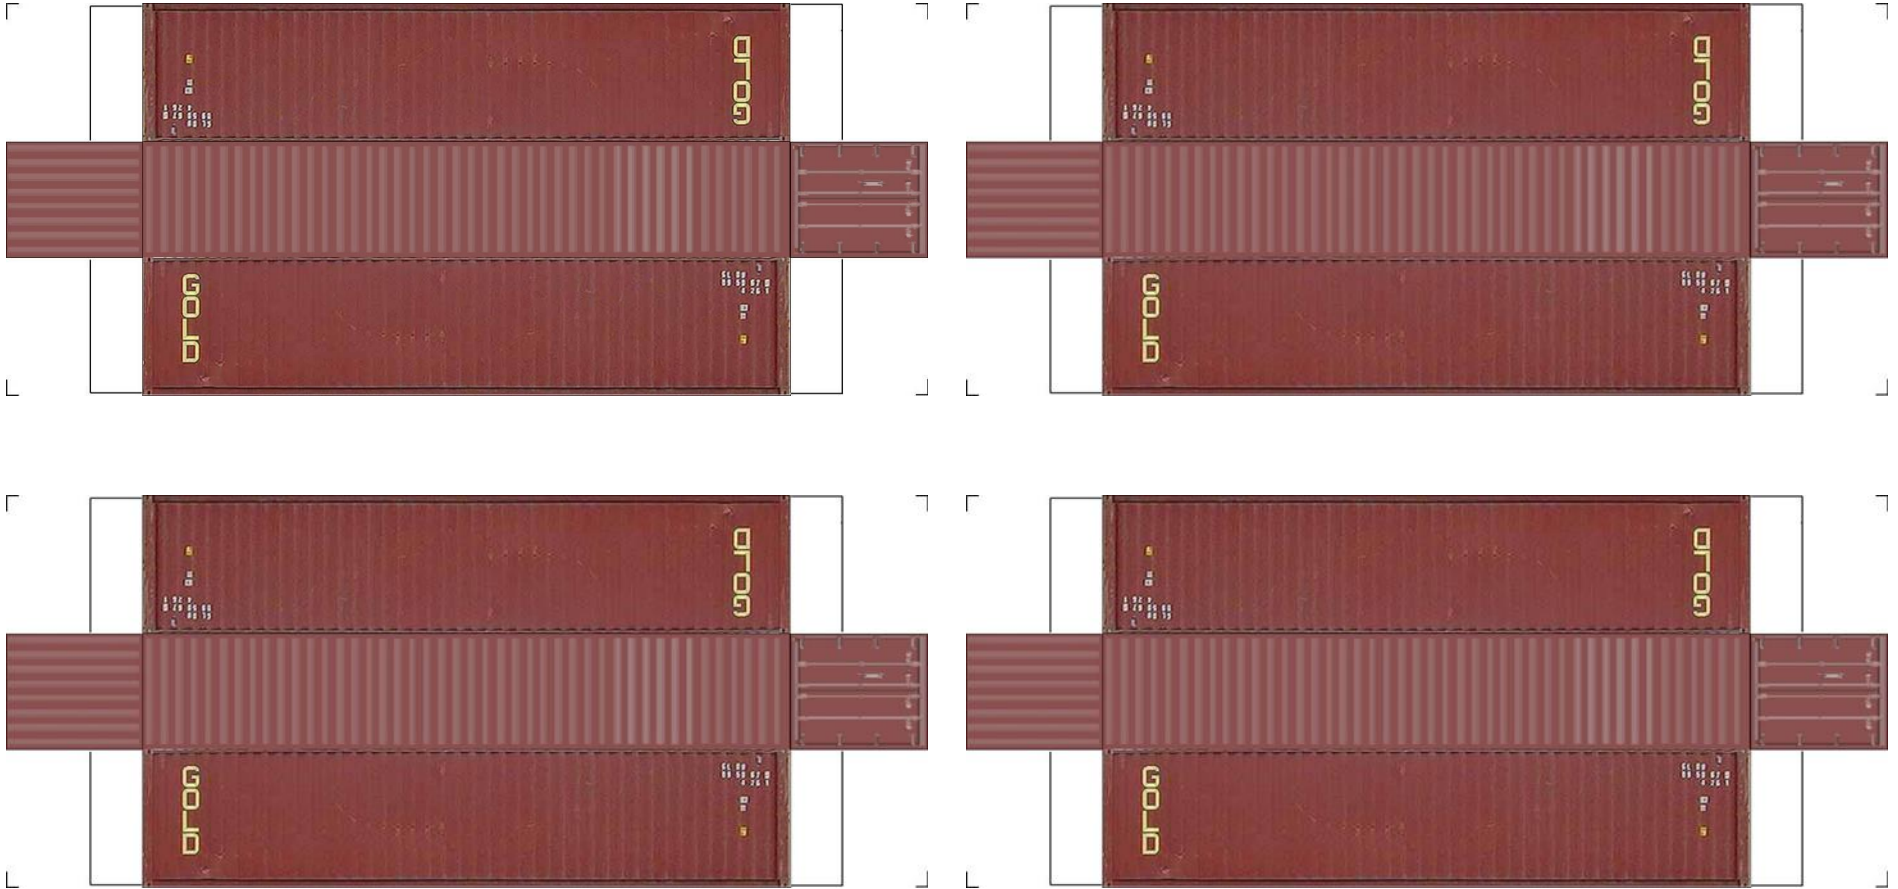

BUILD YOUR OWN (N SCALE) 45ft HIGH CUBE CONTAINERS

[Click to watch instructional video](#)