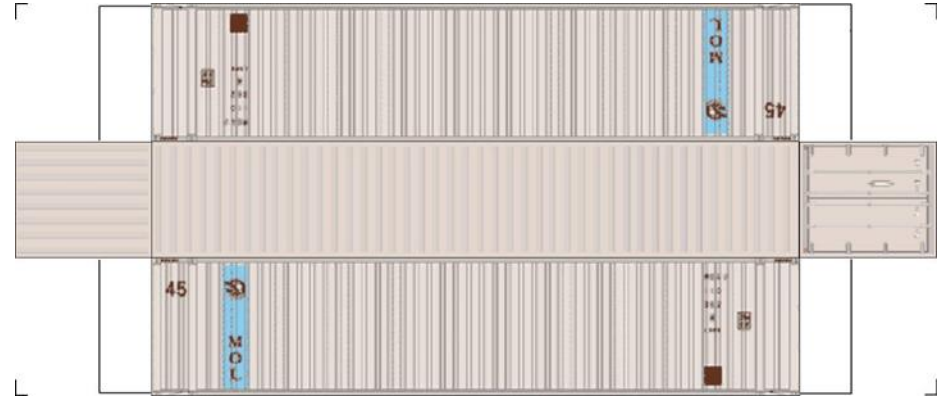

BUILD YOUR OWN (N SCALE) 45ft HIGH CUBE CONTAINERS

[Click to watch instructional video](#)