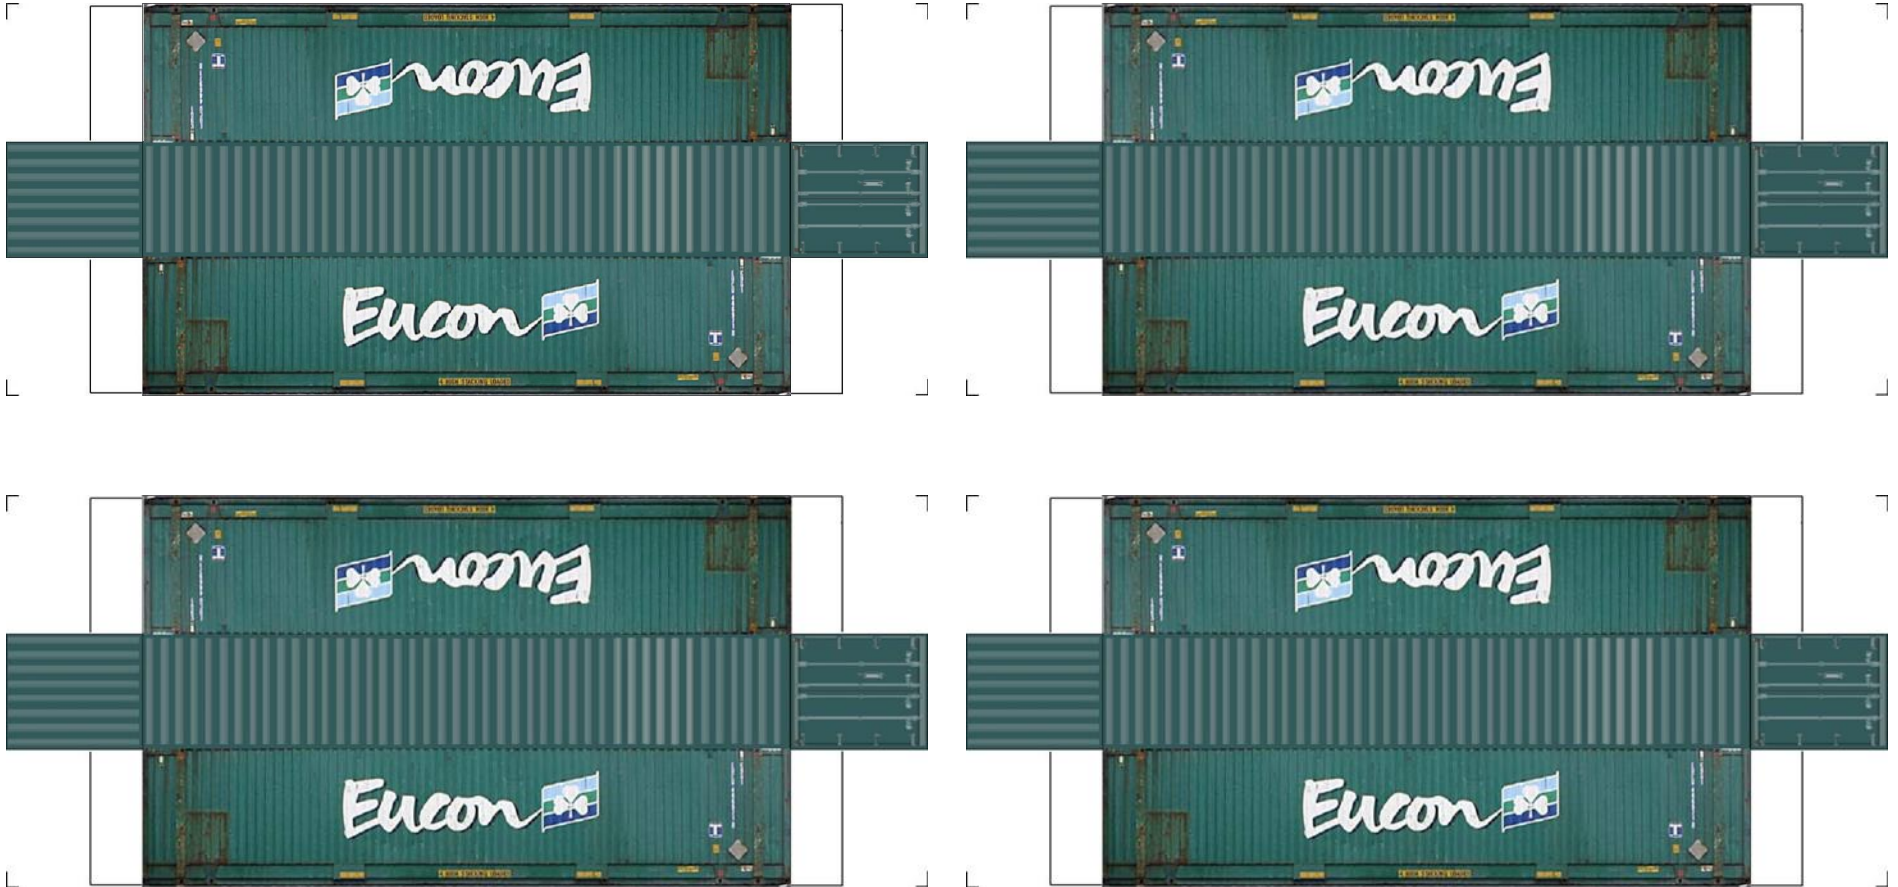

BUILD YOUR OWN (N SCALE) 45ft HIGH CUBE CONTAINERS

[Click to watch instructional video](#)