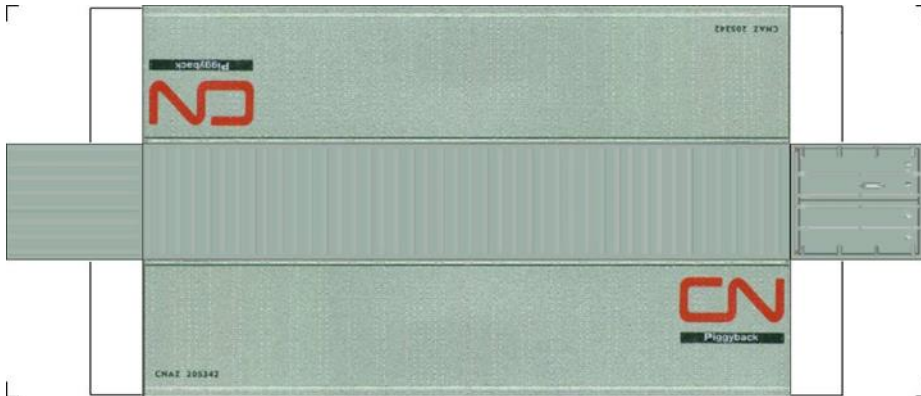

BUILD YOUR OWN (N SCALE) 45ft HIGH CUBE CONTAINERS

[Click to watch instructional video](#)