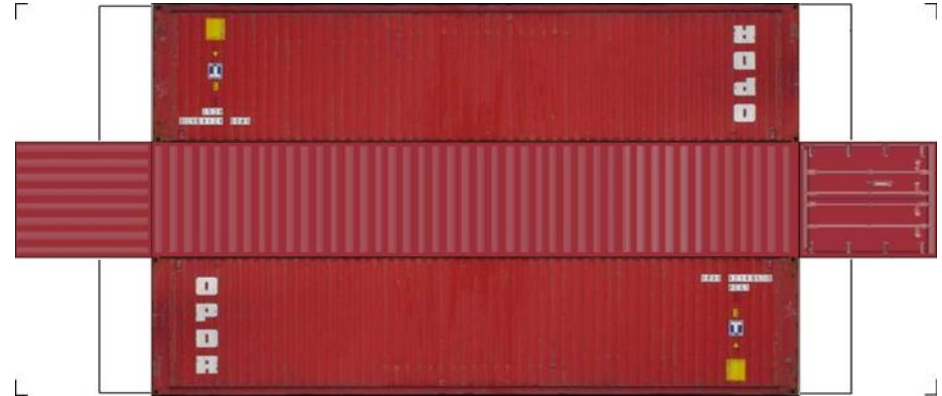

[Click to watch instructional video](#)

BUILD YOUR OWN (45ft HIGH CUBE CONTAINERS) N SCALE

Drawn By
www.krafttrains.com

BUILD YOUR OWN (N SCALE) 45ft HIGH CUBE CONTAINERS

[Click to watch instructional video](#)