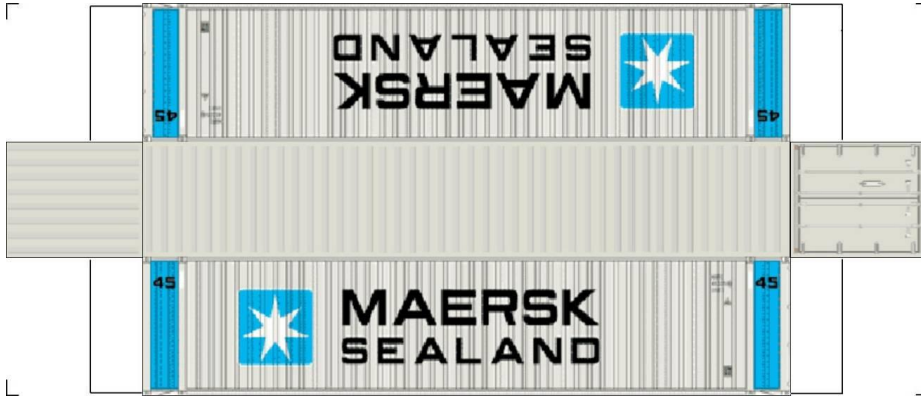

BUILD YOUR OWN (N SCALE) 45ft HIGH CUBE CONTAINERS

[Click to watch instructional video](#)