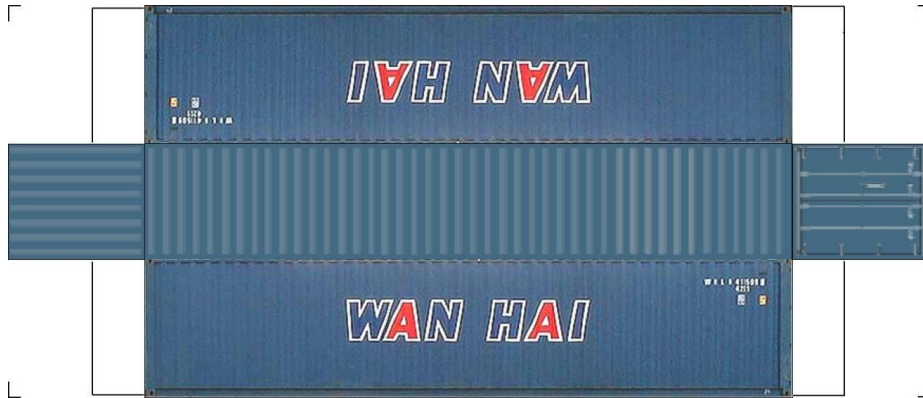

BUILD YOUR OWN (N SCALE) 45ft HIGH CUBE CONTAINERS

[Click to watch instructional video](#)