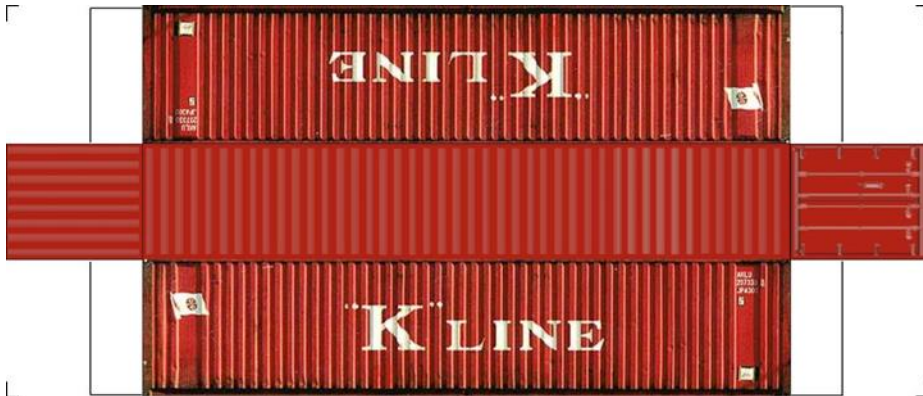

BUILD YOUR OWN (N SCALE) 45ft HIGH CUBE CONTAINERS

[Click to watch instructional video](#)