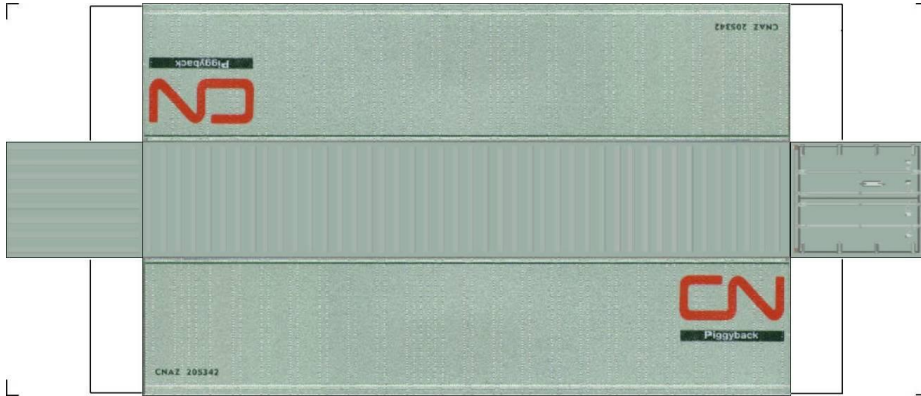

BUILD YOUR OWN (N SCALE) 45ft HIGH CUBE CONTAINERS

[Click to watch instructional video](#)