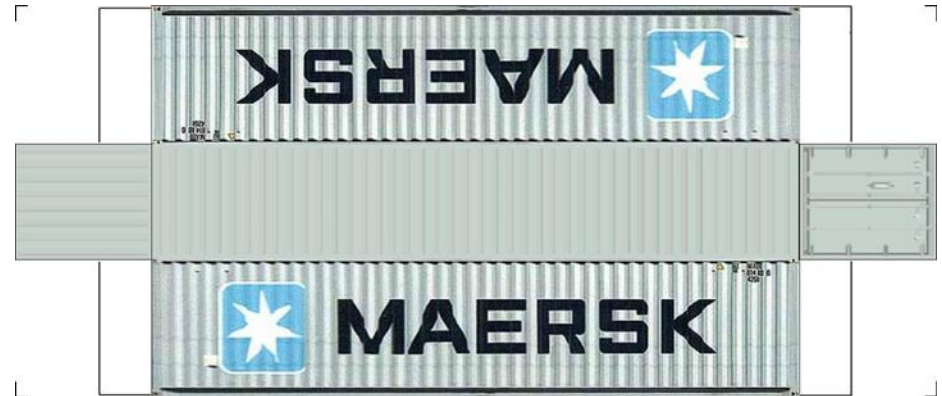

BUILD YOUR OWN (N SCALE) 45ft HIGH CUBE CONTAINERS

[Click to watch instructional video](#)