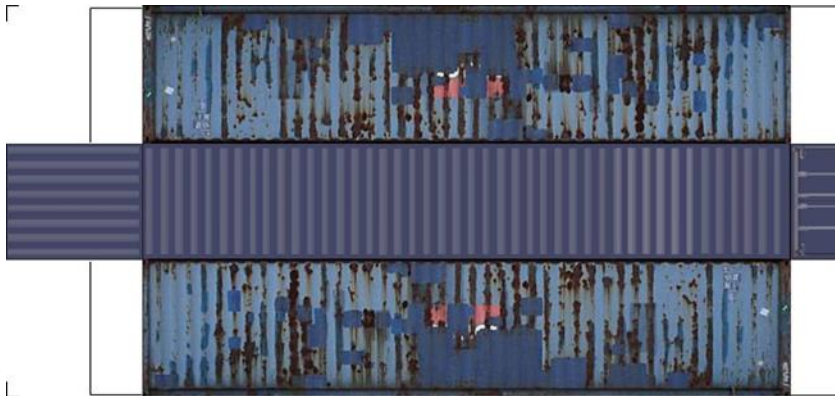

BUILD YOUR OWN (N SCALE) 45ft HIGH CUBE CONTAINERS

[Click to watch instructional video](#)