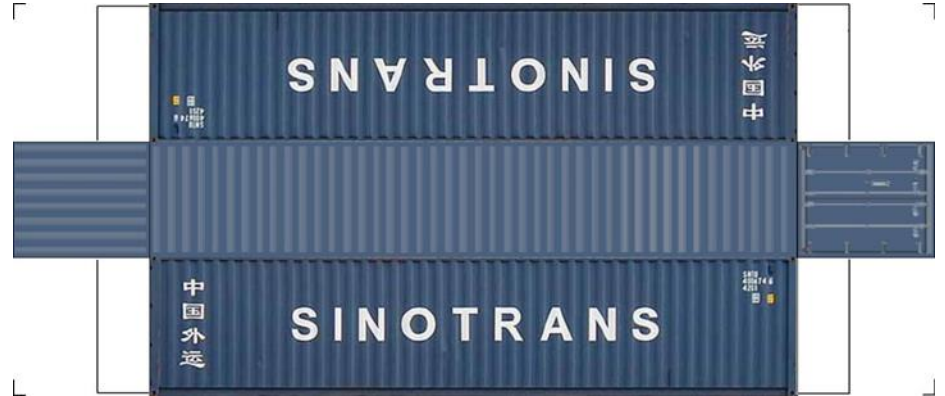

BUILD YOUR OWN (45ft HIGH CUBE CONTAINERS) N SCALE

Drawn By
www.krafttrains.com

BUILD YOUR OWN (N SCALE) 45ft HIGH CUBE CONTAINERS

[Click to watch instructional video](#)

BUILD YOUR OWN (45ft HIGH CUBE CONTAINERS) N SCALE