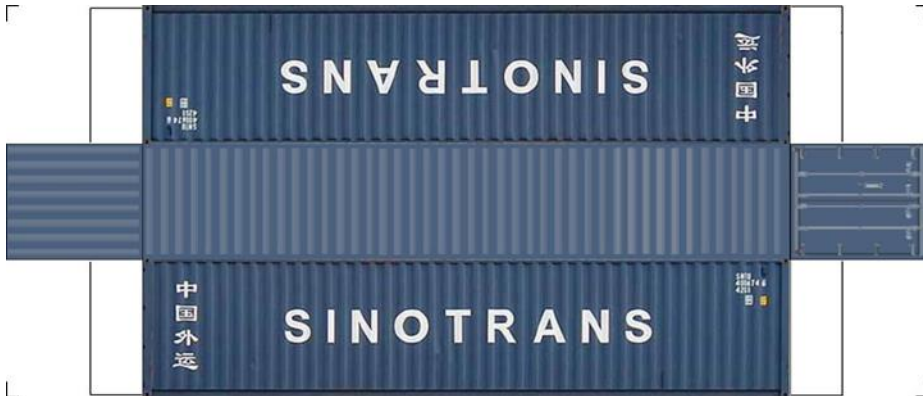

BUILD YOUR OWN (45ft HIGH CUBE CONTAINERS) N SCALE

Drawn By
www.krafttrains.com

BUILD YOUR OWN (N SCALE) 45ft HIGH CUBE CONTAINERS

[Click to watch instructional video](#)

BUILD YOUR OWN (45ft HIGH CUBE CONTAINERS) N SCALE