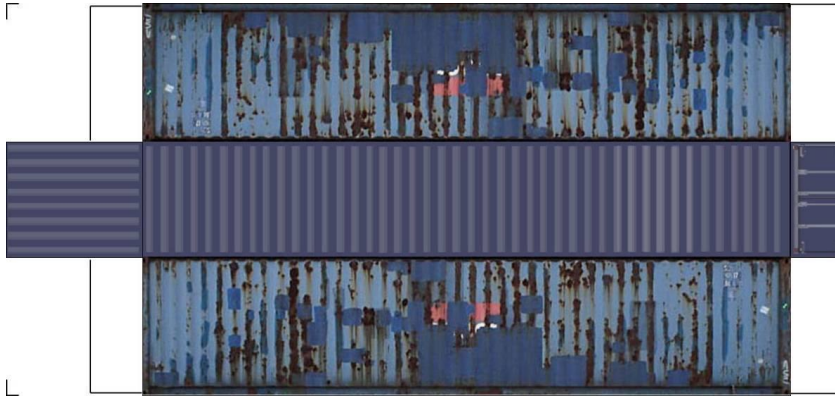

BUILD YOUR OWN (N SCALE) 45ft HIGH CUBE CONTAINERS

[Click to watch instructional video](#)