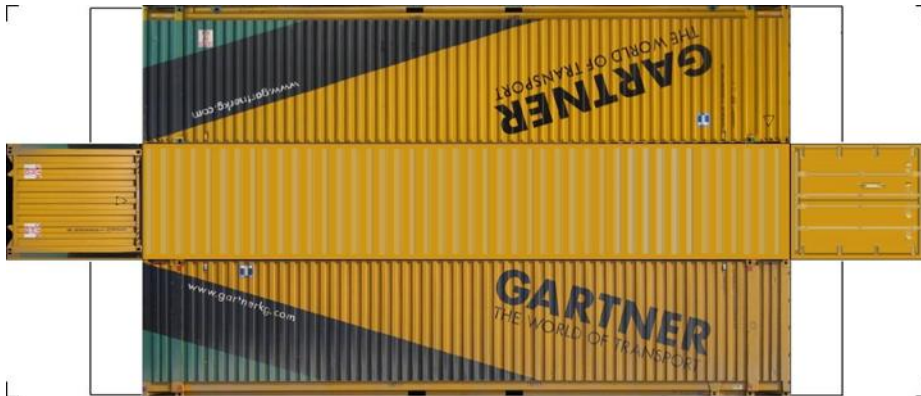

BUILD YOUR OWN (N SCALE) 45ft HIGH CUBE CONTAINERS

[Click to watch instructional video](#)