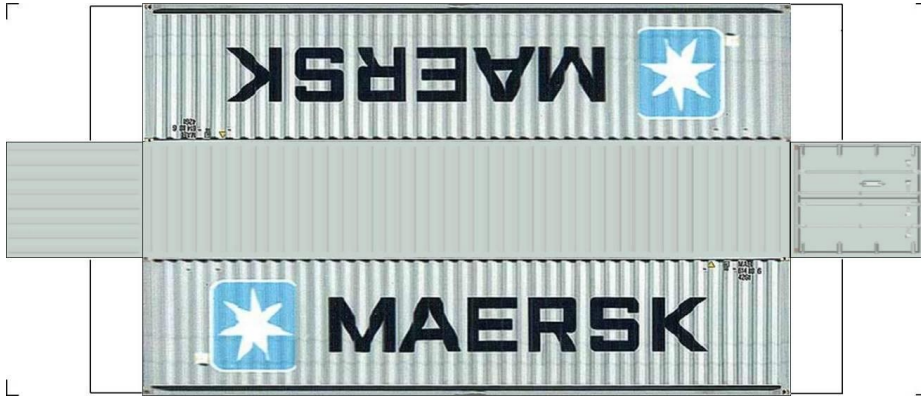

BUILD YOUR OWN (N SCALE) 45ft HIGH CUBE CONTAINERS

[Click to watch instructional video](#)