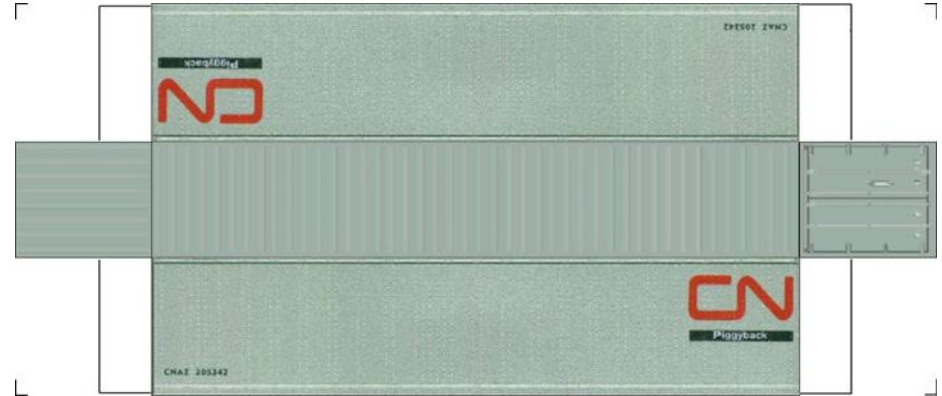

BUILD YOUR OWN (N SCALE) 45ft HIGH CUBE CONTAINERS

[Click to watch instructional video](#)