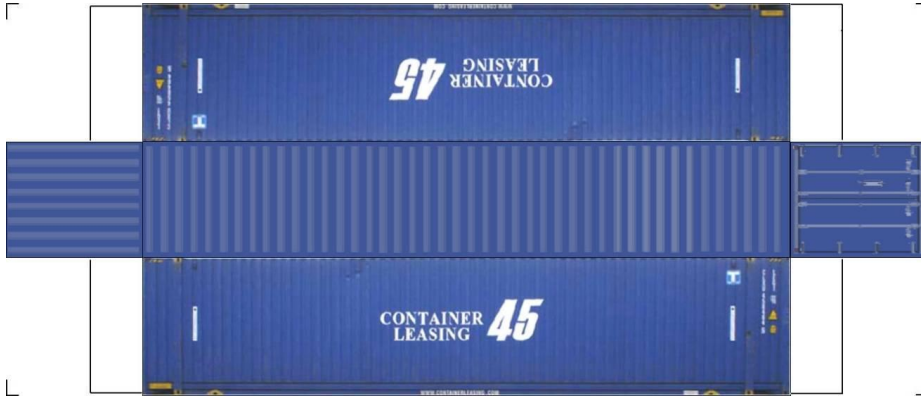

BUILD YOUR OWN (45ft HIGH CUBE CONTAINERS) N SCALE

Drawn By
www.krafttrains.com

BUILD YOUR OWN (N SCALE) 45ft HIGH CUBE CONTAINERS

[Click to watch instructional video](#)

BUILD YOUR OWN (45ft HIGH CUBE CONTAINERS) N SCALE