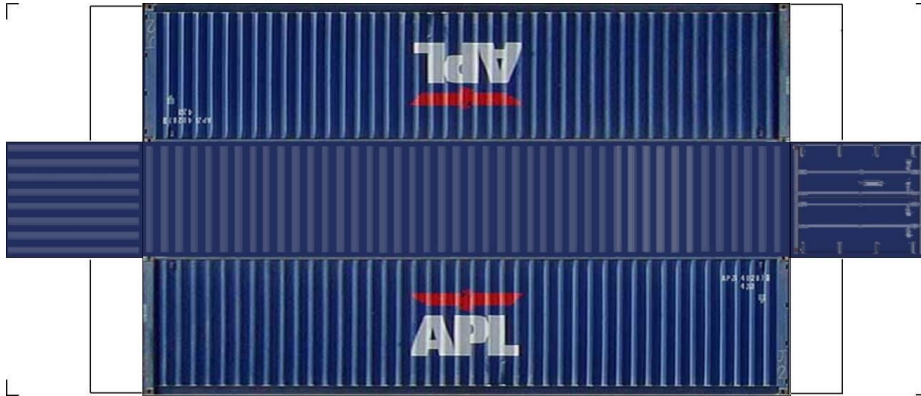

BUILD YOUR OWN (N SCALE) 45ft HIGH CUBE CONTAINERS

[Click to watch instructional video](#)