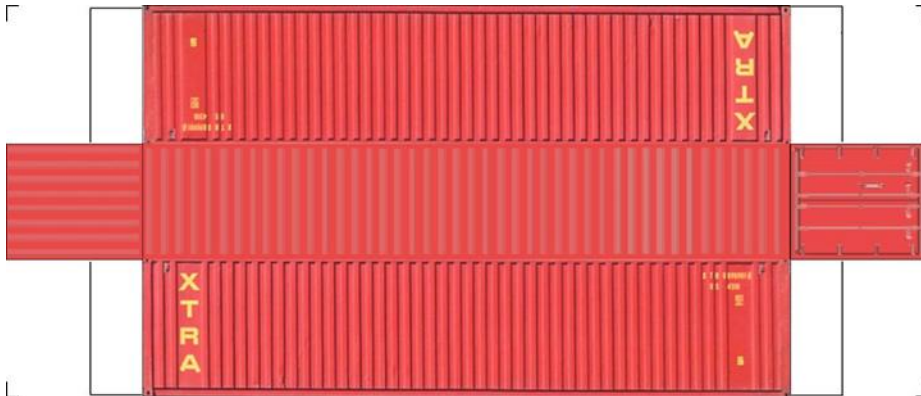

[Click to watch instructional video](#)

BUILD YOUR OWN (45ft HIGH CUBE CONTAINERS) N SCALE

Drawn By
www.krafttrains.com

BUILD YOUR OWN (N SCALE) 45ft HIGH CUBE CONTAINERS

[Click to watch instructional video](#)