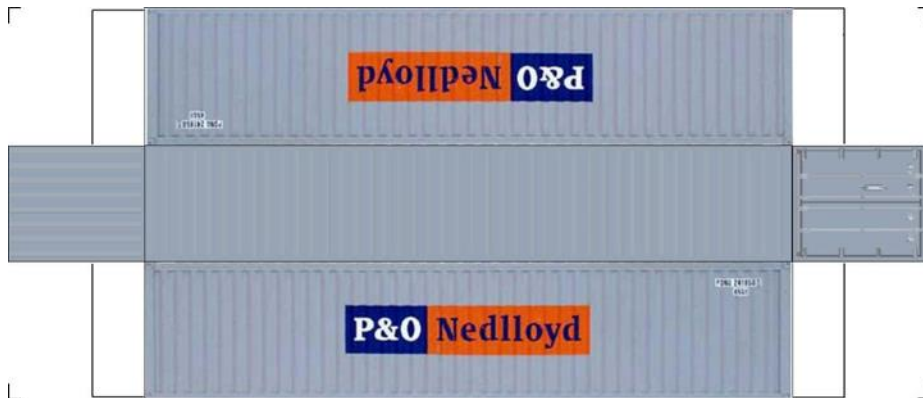

BUILD YOUR OWN (N SCALE) 45ft HIGH CUBE CONTAINERS

[Click to watch instructional video](#)