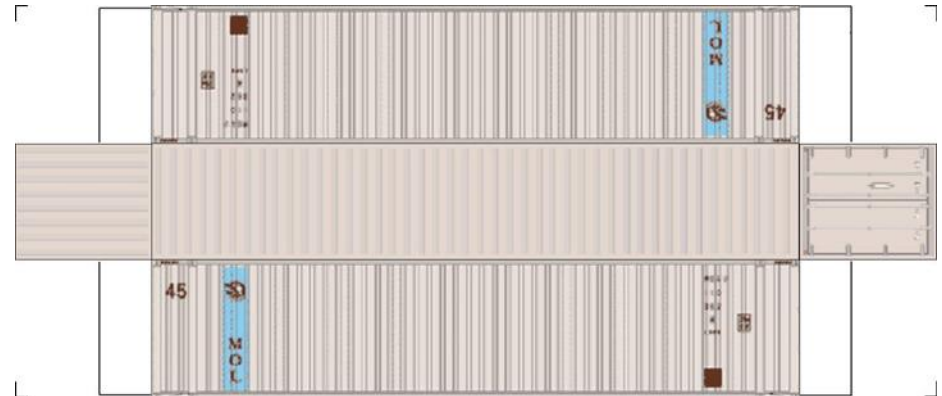

BUILD YOUR OWN (N SCALE) 45ft HIGH CUBE CONTAINERS

[Click to watch instructional video](#)