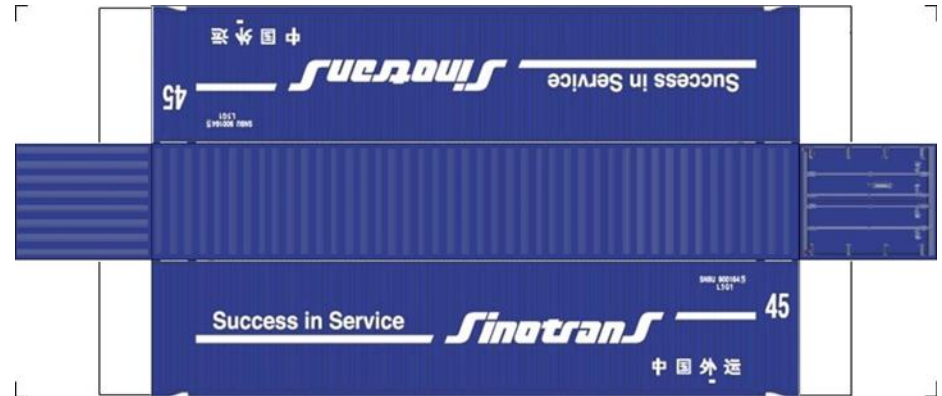

[Click to watch instructional video](#)

BUILD YOUR OWN (45ft HIGH CUBE CONTAINERS) N SCALE

Drawn By
www.krafttrains.com

BUILD YOUR OWN (N SCALE) 45ft HIGH CUBE CONTAINERS

[Click to watch instructional video](#)