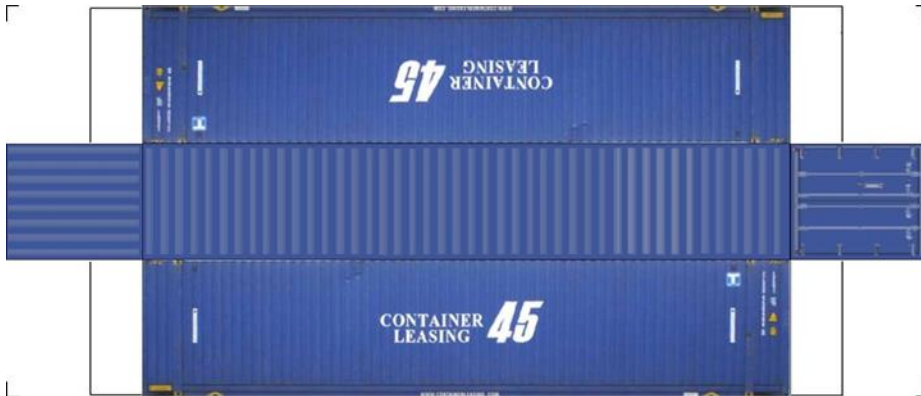

BUILD YOUR OWN (45ft HIGH CUBE CONTAINERS) N SCALE

Drawn By
www.krafttrains.com

BUILD YOUR OWN (N SCALE) 45ft HIGH CUBE CONTAINERS

[Click to watch instructional video](#)

BUILD YOUR OWN (45ft HIGH CUBE CONTAINERS) N SCALE