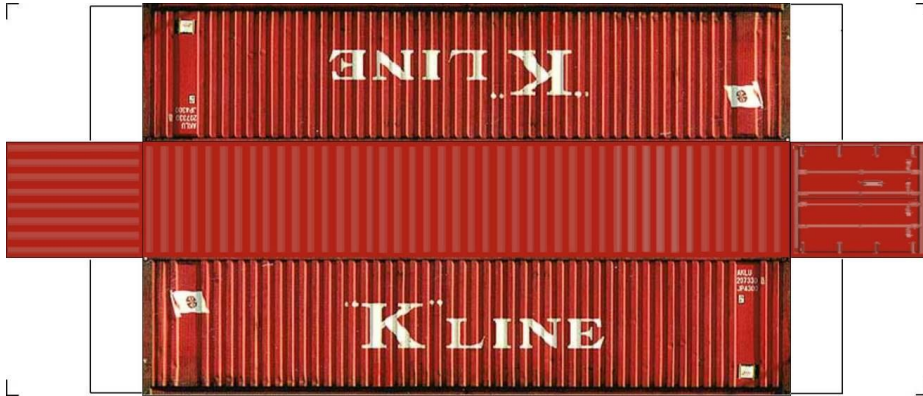

BUILD YOUR OWN (N SCALE) 45ft HIGH CUBE CONTAINERS

[Click to watch instructional video](#)