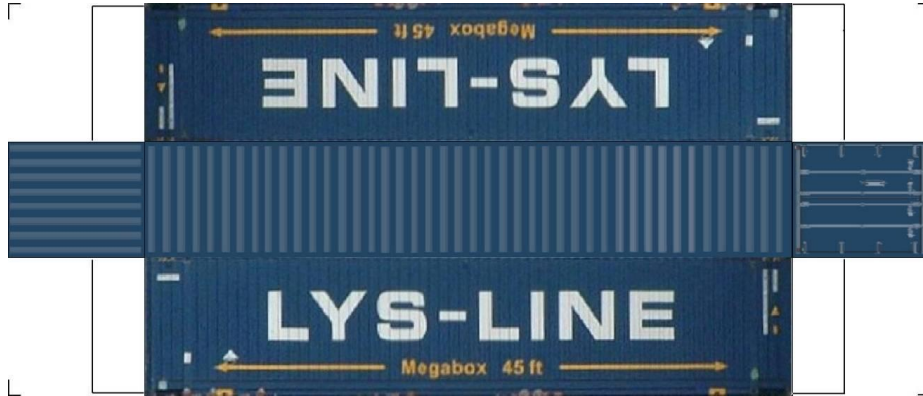

BUILD YOUR OWN (N SCALE) 45ft HIGH CUBE CONTAINERS

[Click to watch instructional video](#)