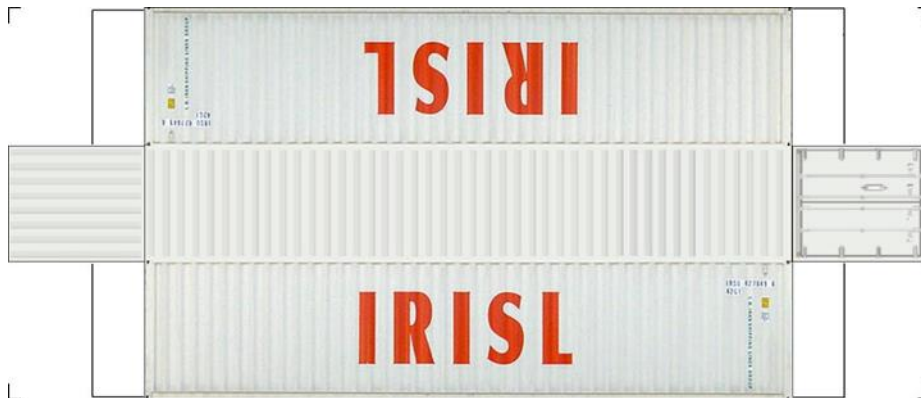

[Click to watch instructional video](#)

BUILD YOUR OWN (45ft HIGH CUBE CONTAINERS) N SCALE

Drawn By
www.krafttrains.com

BUILD YOUR OWN (N SCALE) 45ft HIGH CUBE CONTAINERS

[Click to watch instructional video](#)