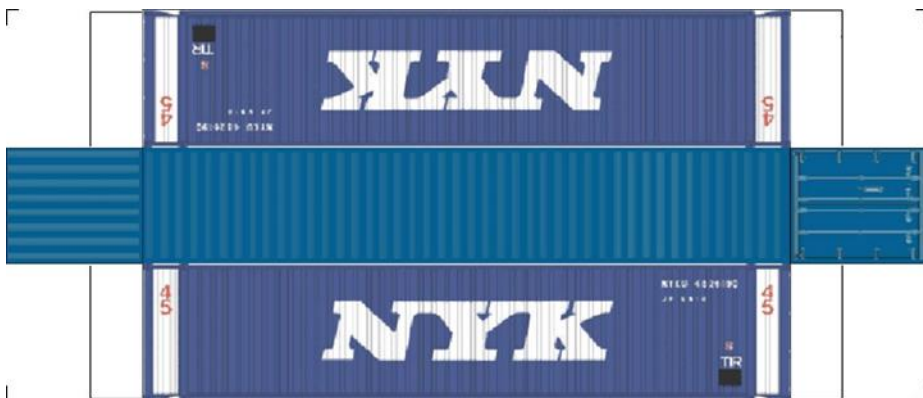

BUILD YOUR OWN (45ft HIGH CUBE CONTAINERS) N SCALE

Drawn By
www.krafttrains.com

BUILD YOUR OWN (N SCALE) 45ft HIGH CUBE CONTAINERS

[Click to watch instructional video](#)

BUILD YOUR OWN (45ft HIGH CUBE CONTAINERS) N SCALE