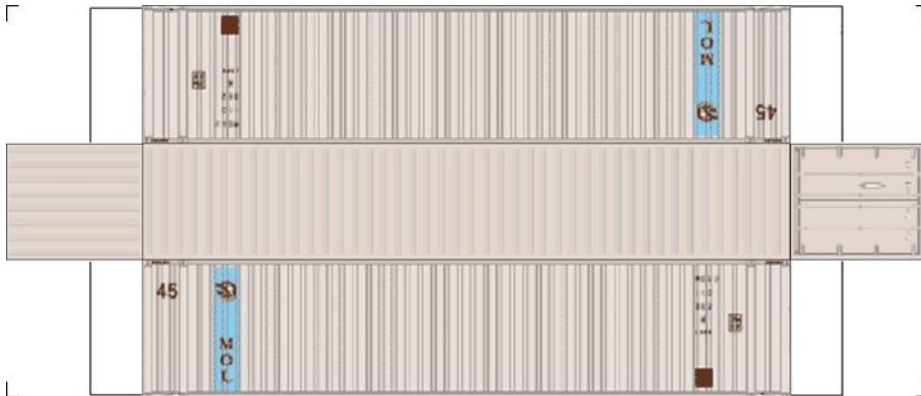

BUILD YOUR OWN (N SCALE) 45ft HIGH CUBE CONTAINERS

[Click to watch instructional video](#)