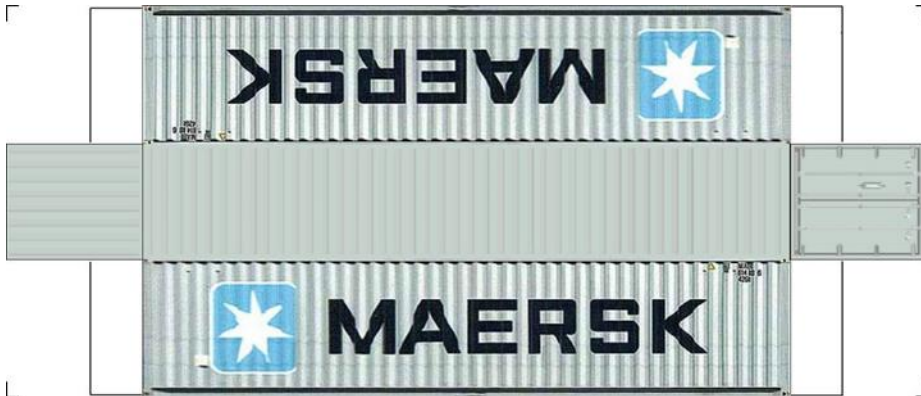

BUILD YOUR OWN (N SCALE) 45ft HIGH CUBE CONTAINERS

[Click to watch instructional video](#)