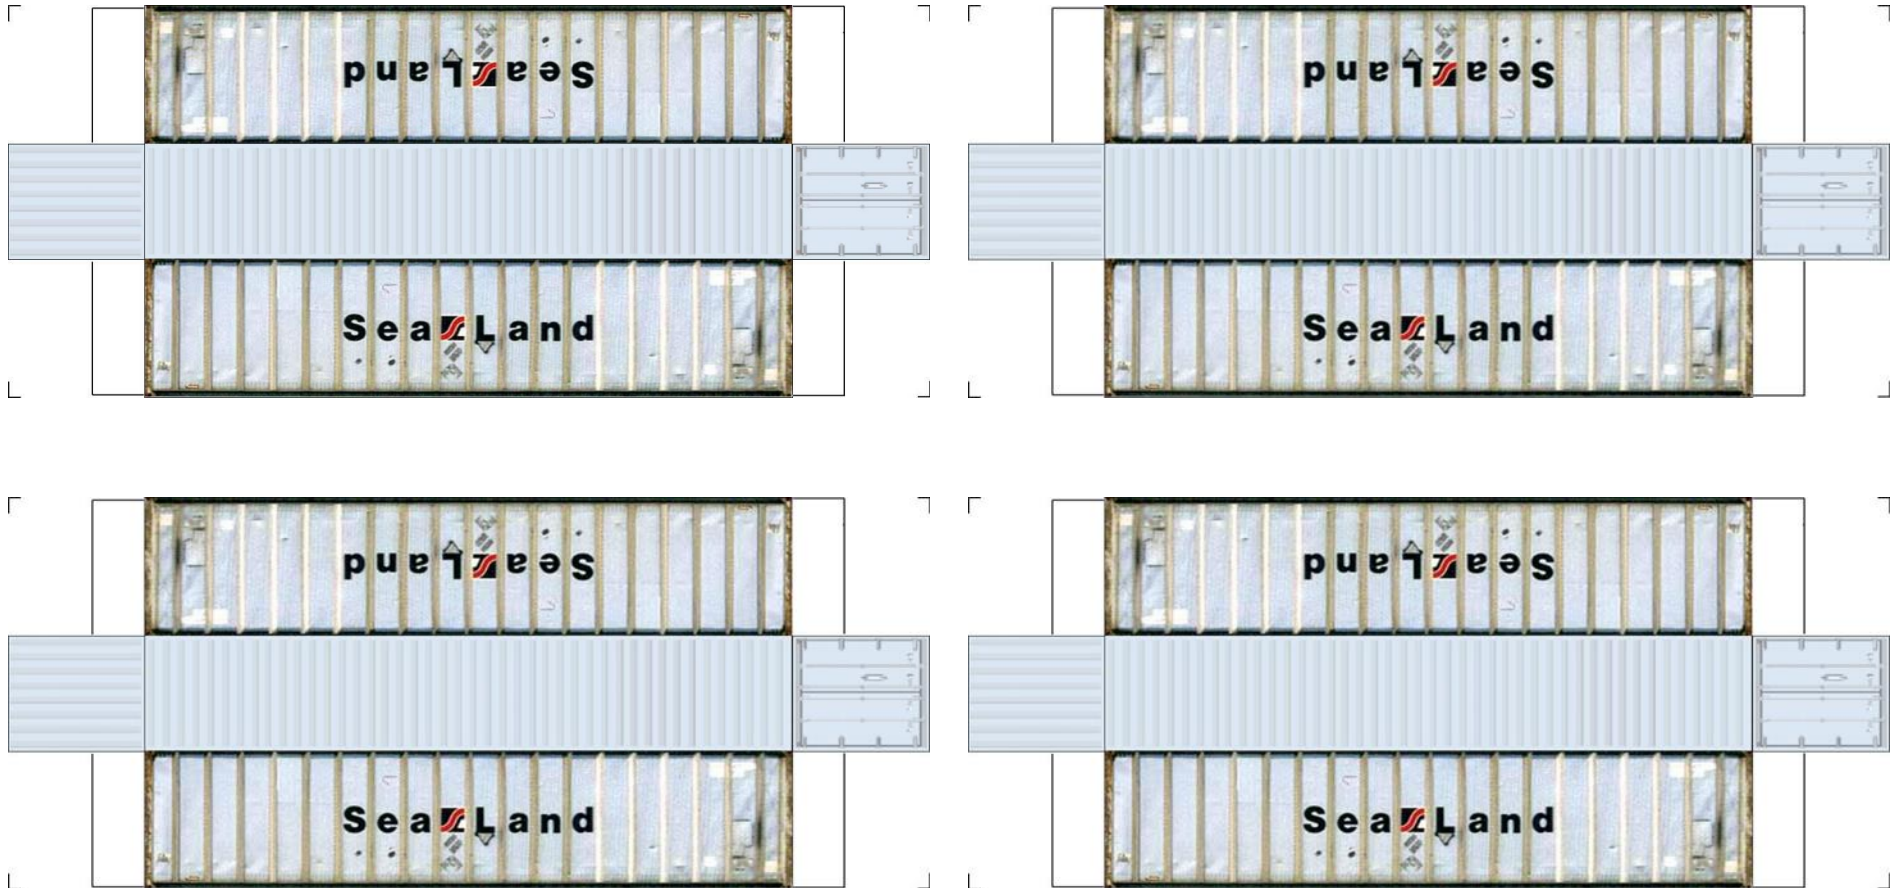

BUILD YOUR OWN (N SCALE) 45ft HIGH CUBE CONTAINERS

[Click to watch instructional video](#)