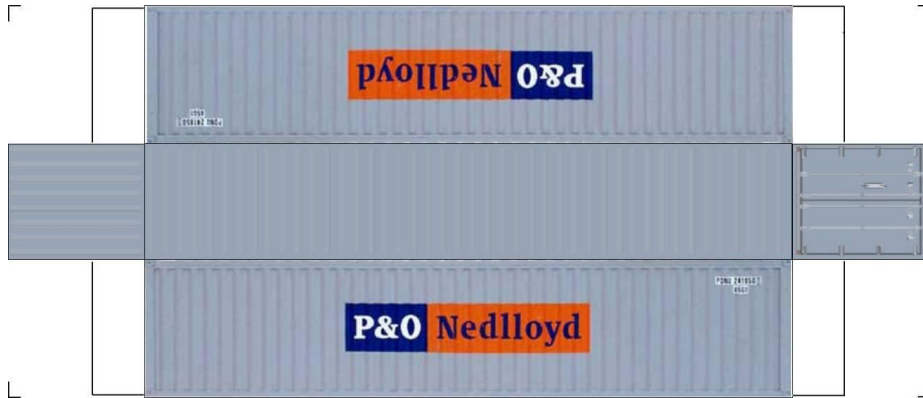

BUILD YOUR OWN (N SCALE) 45ft HIGH CUBE CONTAINERS

[Click to watch instructional video](#)