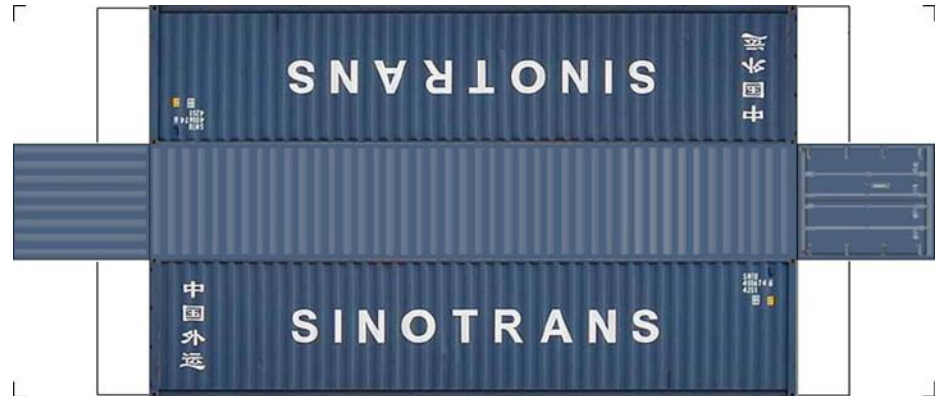

BUILD YOUR OWN (45ft HIGH CUBE CONTAINERS) N SCALE

Drawn By
www.krafttrains.com

BUILD YOUR OWN (N SCALE) 45ft HIGH CUBE CONTAINERS

[Click to watch instructional video](#)

BUILD YOUR OWN (45ft HIGH CUBE CONTAINERS) N SCALE