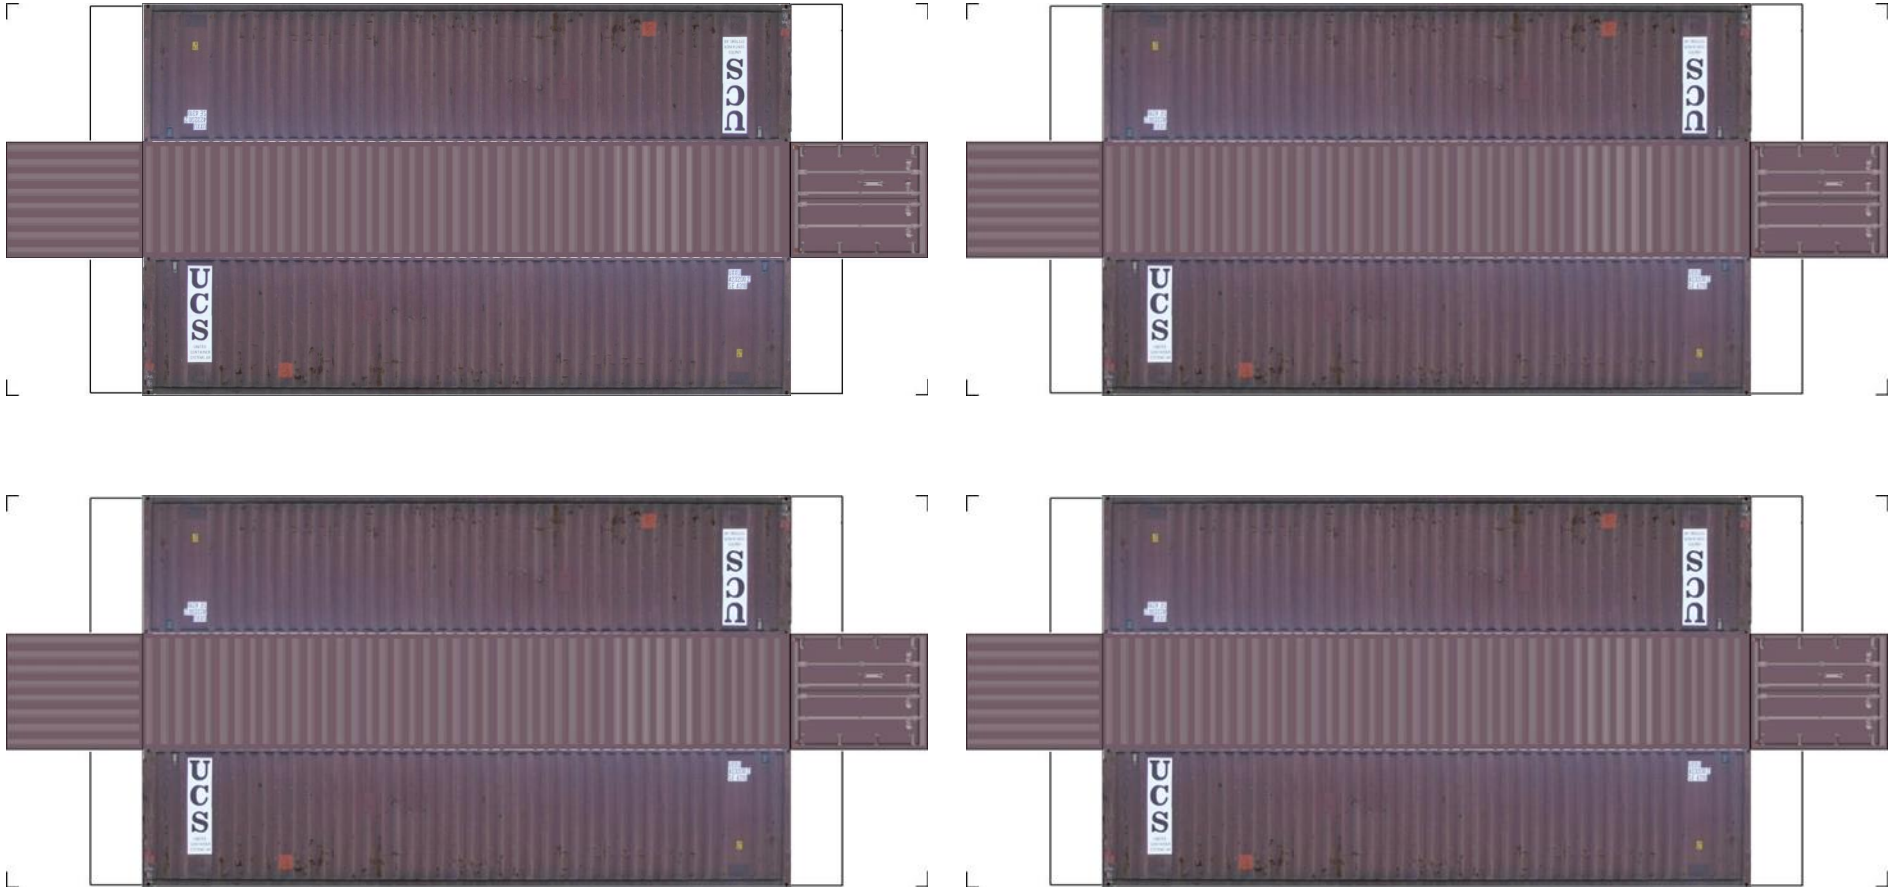

BUILD YOUR OWN (45ft HIGH CUBE CONTAINERS) N SCALE

Drawn By
www.krafttrains.com

BUILD YOUR OWN (N SCALE) 45ft HIGH CUBE CONTAINERS

[Click to watch instructional video](#)

BUILD YOUR OWN (45ft HIGH CUBE CONTAINERS) N SCALE