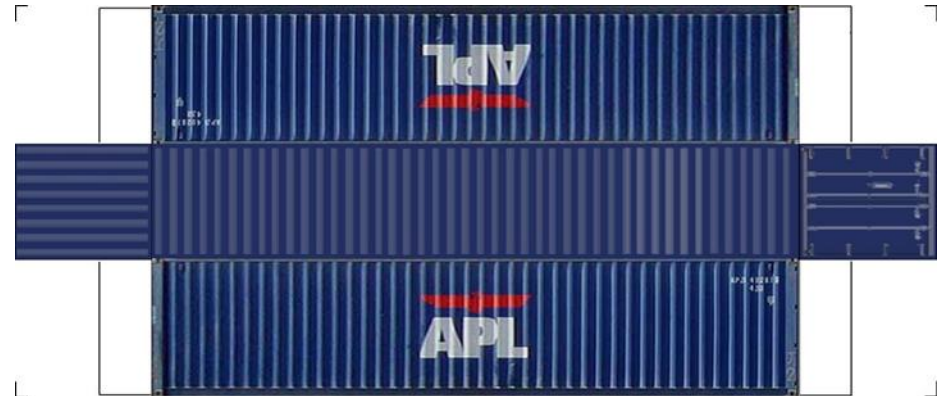

BUILD YOUR OWN (N SCALE) 45ft HIGH CUBE CONTAINERS

[Click to watch instructional video](#)