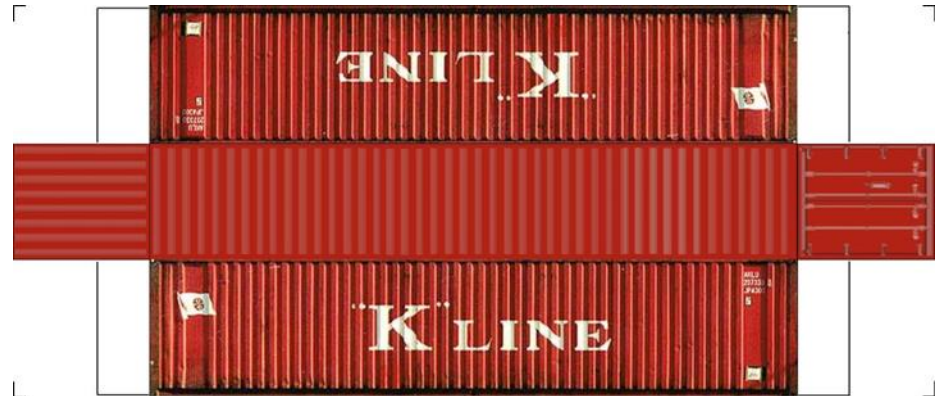

BUILD YOUR OWN (N SCALE) 45ft HIGH CUBE CONTAINERS

[Click to watch instructional video](#)