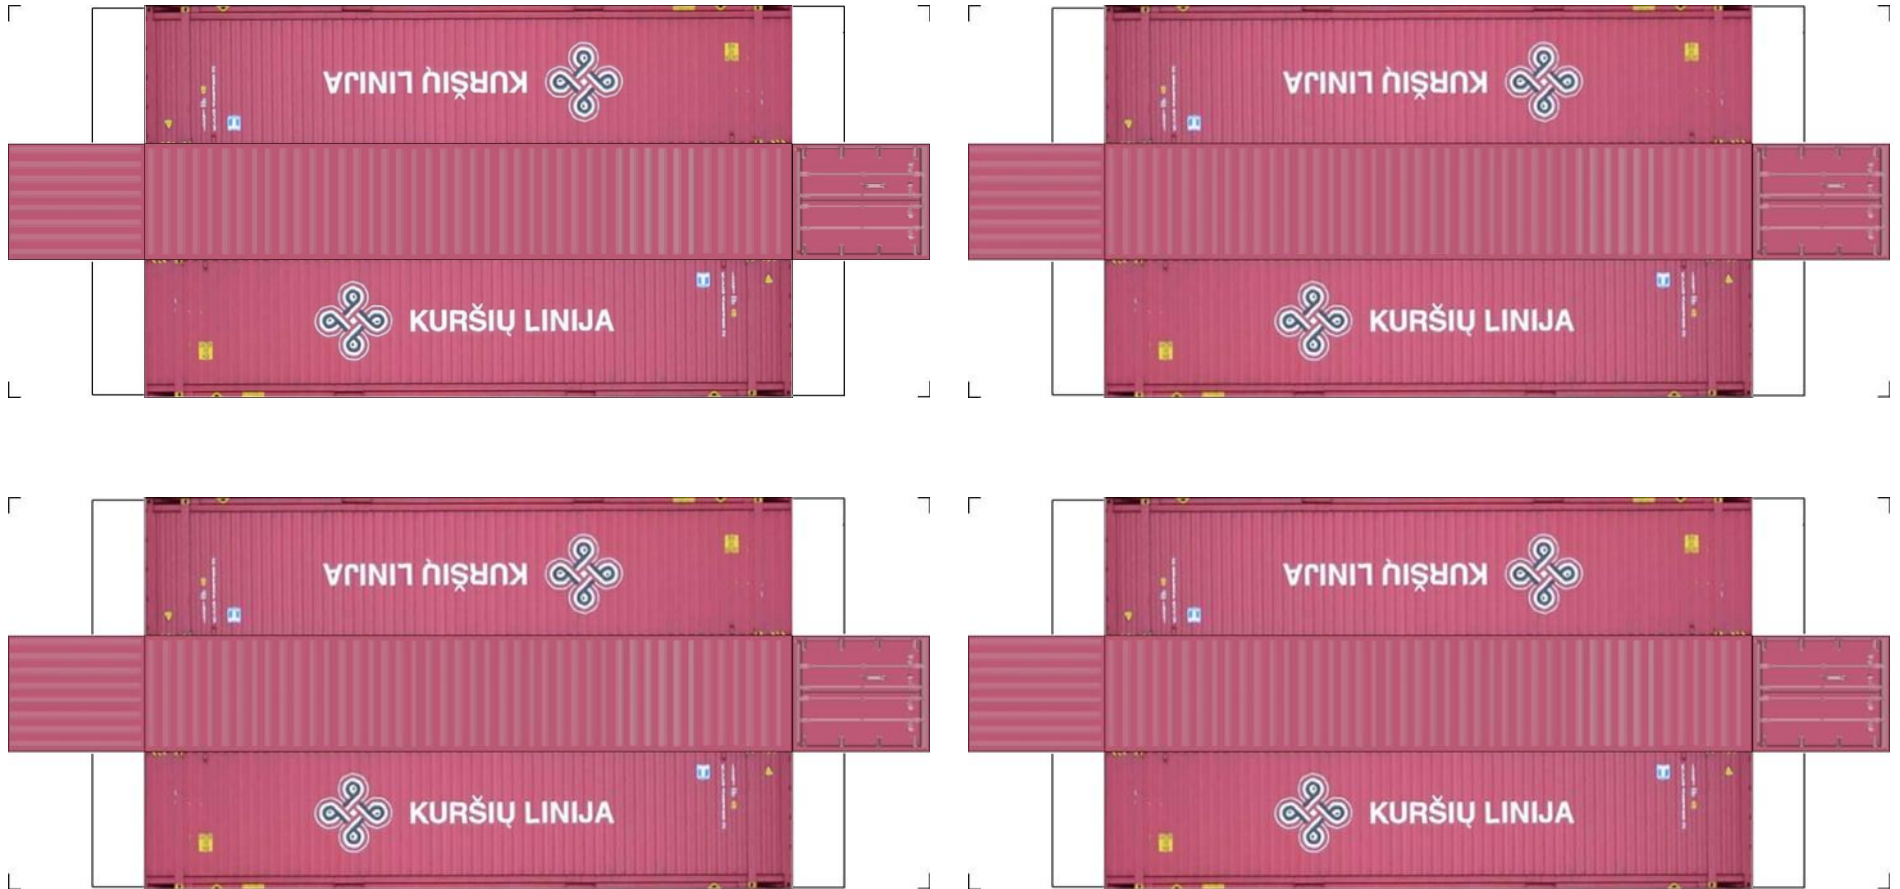

BUILD YOUR OWN (N SCALE) 45ft HIGH CUBE CONTAINERS

[Click to watch instructional video](#)