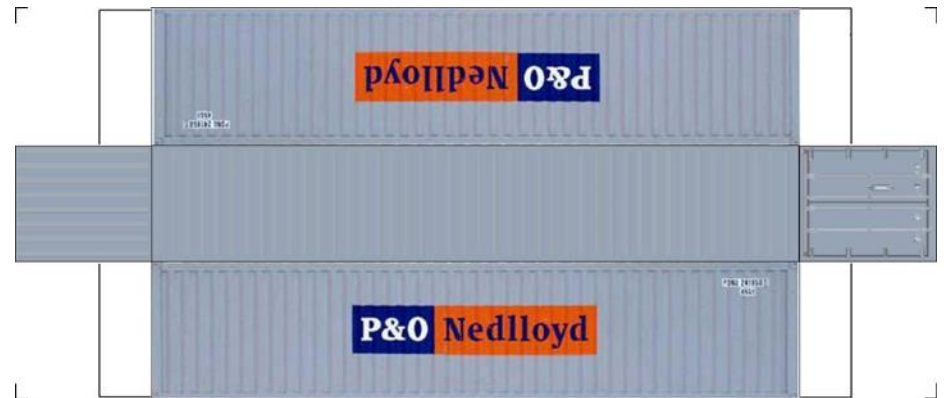

BUILD YOUR OWN (N SCALE) 45ft HIGH CUBE CONTAINERS

[Click to watch instructional video](#)