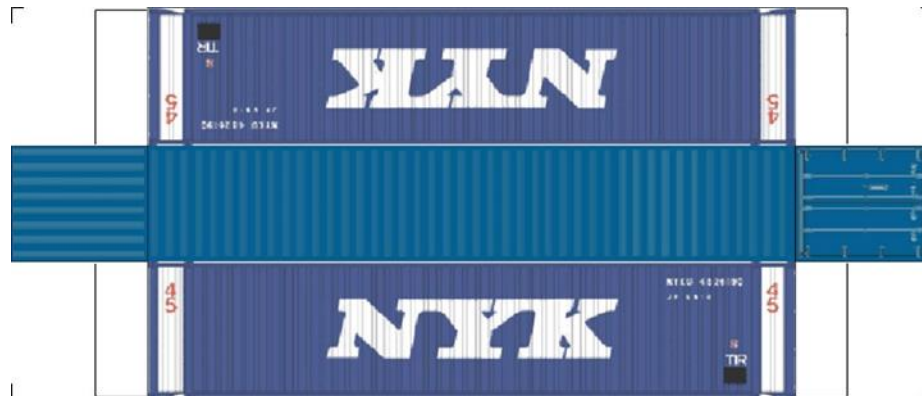

BUILD YOUR OWN (45ft HIGH CUBE CONTAINERS) N SCALE

Drawn By
www.krafttrains.com

BUILD YOUR OWN (N SCALE) 45ft HIGH CUBE CONTAINERS

[Click to watch instructional video](#)

BUILD YOUR OWN (45ft HIGH CUBE CONTAINERS) N SCALE