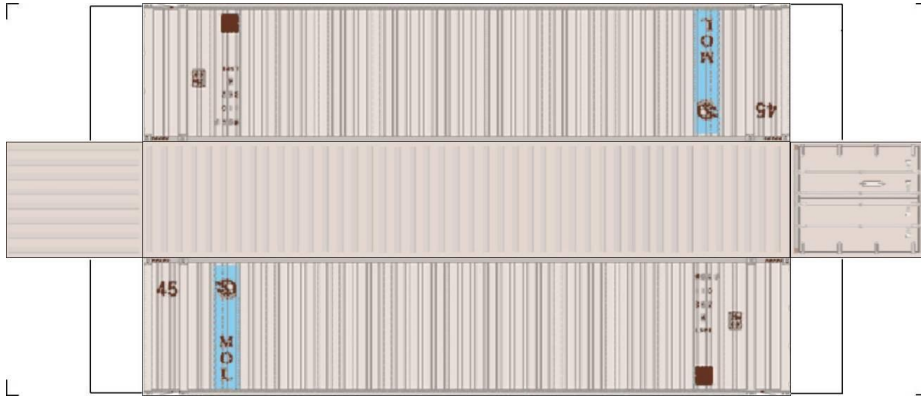

BUILD YOUR OWN (N SCALE) 45ft HIGH CUBE CONTAINERS

[Click to watch instructional video](#)