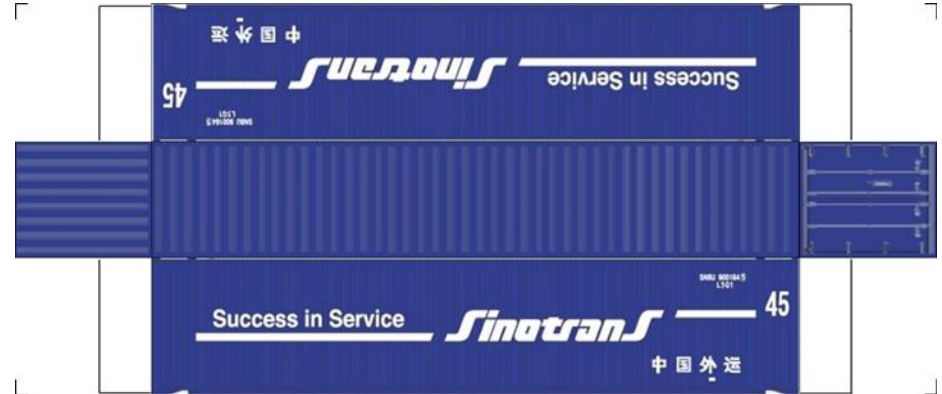

[Click to watch instructional video](#)

BUILD YOUR OWN (45ft HIGH CUBE CONTAINERS) N SCALE

Drawn By
www.krafttrains.com

BUILD YOUR OWN (N SCALE) 45ft HIGH CUBE CONTAINERS

[Click to watch instructional video](#)