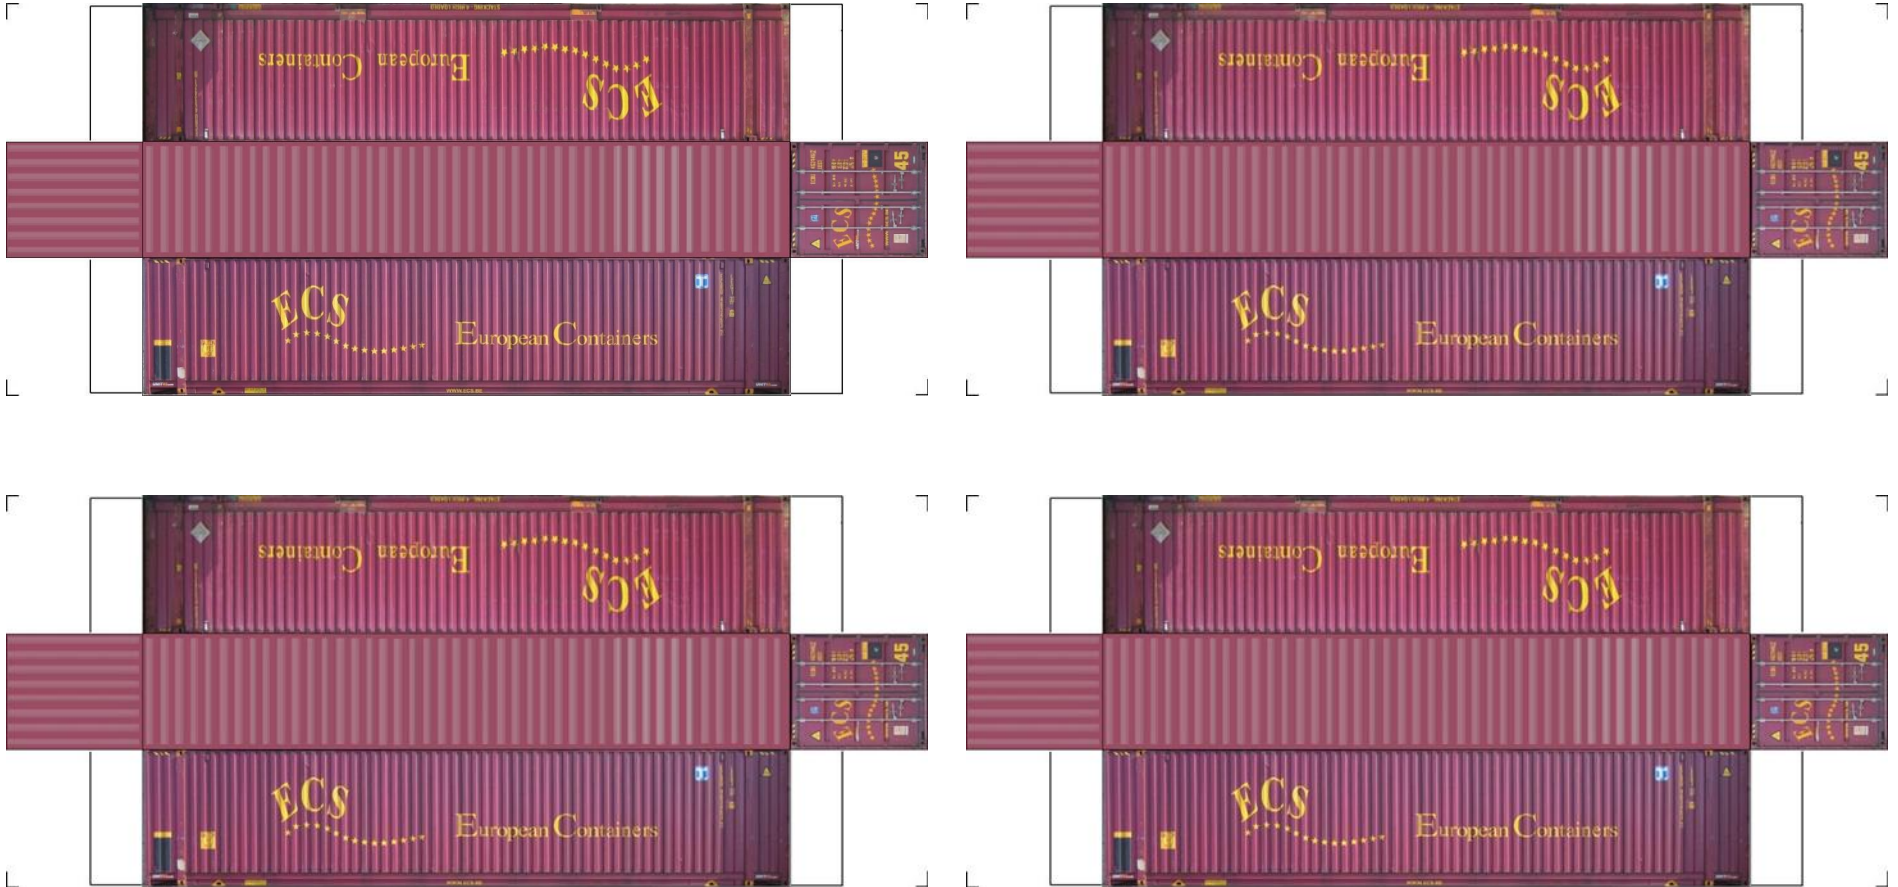

BUILD YOUR OWN (45ft HIGH CUBE CONTAINERS) N SCALE

Drawn By
www.krafttrains.com

BUILD YOUR OWN (N SCALE) 45ft HIGH CUBE CONTAINERS

[Click to watch instructional video](#)

BUILD YOUR OWN (45ft HIGH CUBE CONTAINERS) N SCALE