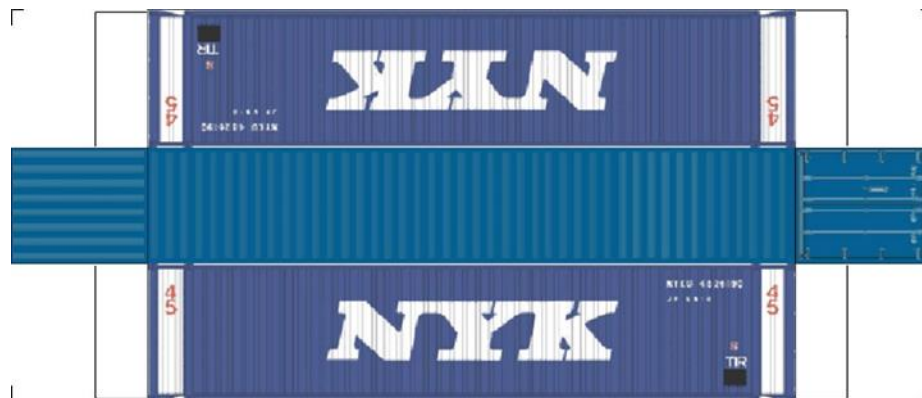

BUILD YOUR OWN (45ft HIGH CUBE CONTAINERS) N SCALE

Drawn By
www.krafttrains.com

BUILD YOUR OWN (N SCALE) 45ft HIGH CUBE CONTAINERS

[Click to watch instructional video](#)

BUILD YOUR OWN (45ft HIGH CUBE CONTAINERS) N SCALE