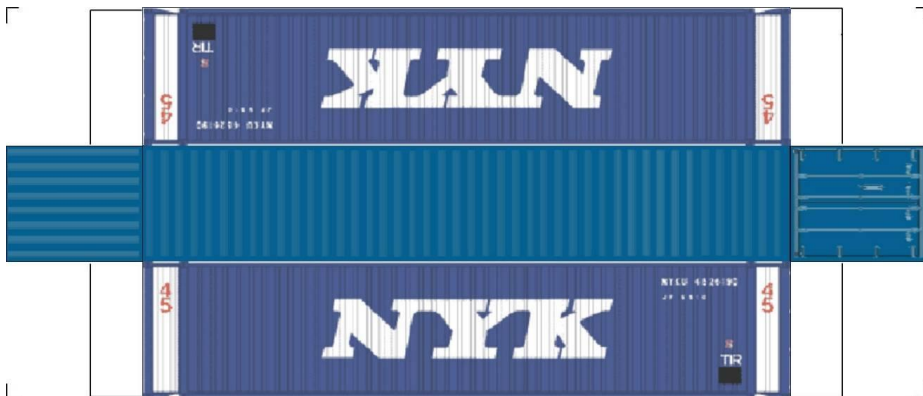

BUILD YOUR OWN (45ft HIGH CUBE CONTAINERS) N SCALE

Drawn By
www.krafttrains.com

BUILD YOUR OWN (N SCALE) 45ft HIGH CUBE CONTAINERS

[Click to watch instructional video](#)

BUILD YOUR OWN (45ft HIGH CUBE CONTAINERS) N SCALE