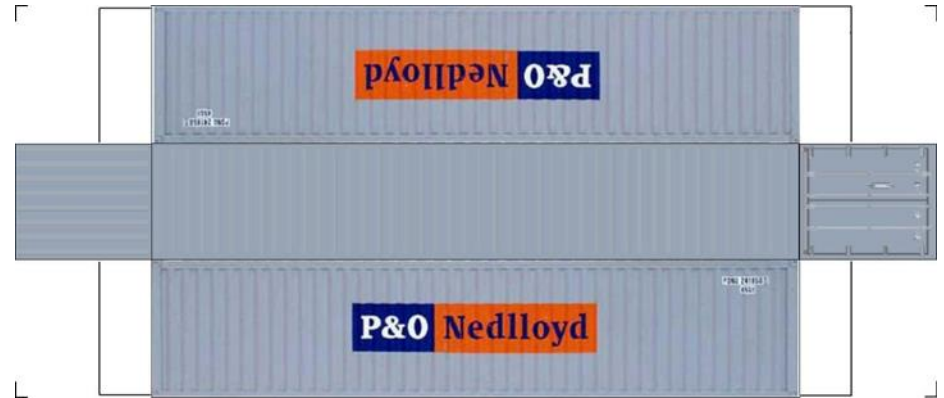

BUILD YOUR OWN (N SCALE) 45ft HIGH CUBE CONTAINERS

[Click to watch instructional video](#)