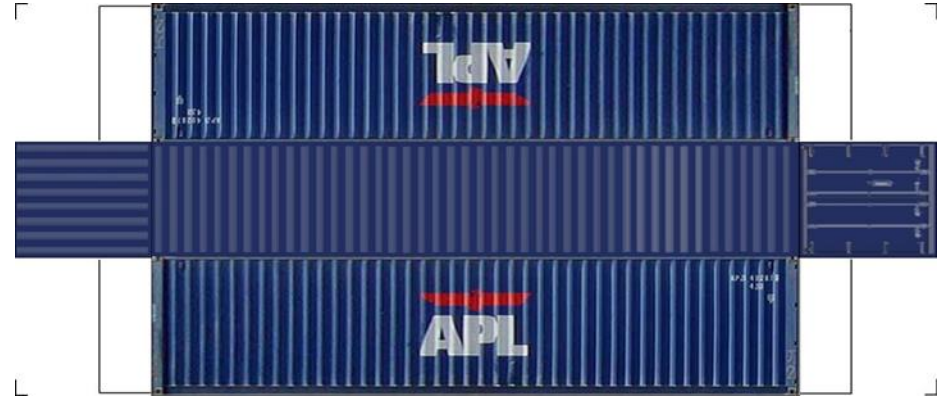

BUILD YOUR OWN (N SCALE) 45ft HIGH CUBE CONTAINERS

[Click to watch instructional video](#)