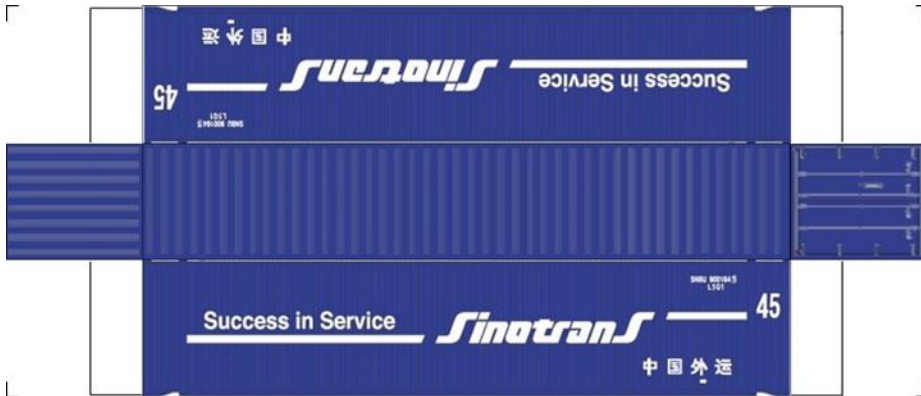

[Click to watch instructional video](#)

BUILD YOUR OWN (45ft HIGH CUBE CONTAINERS) N SCALE

Drawn By
www.krafttrains.com

BUILD YOUR OWN (N SCALE) 45ft HIGH CUBE CONTAINERS

[Click to watch instructional video](#)