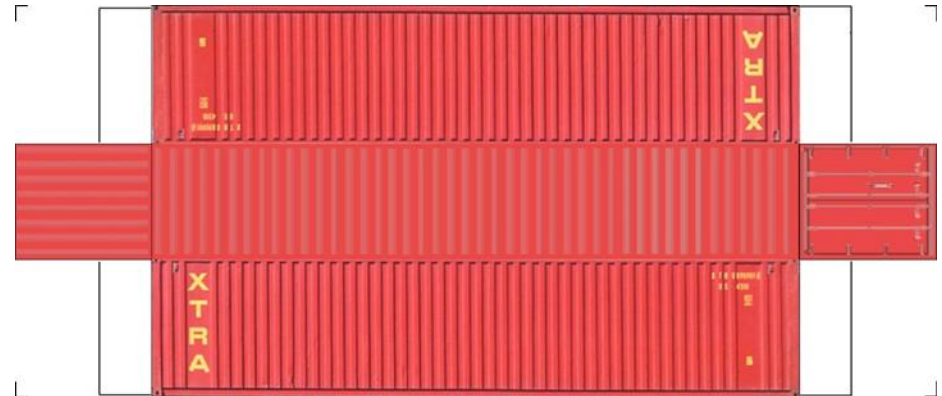

[Click to watch instructional video](#)

BUILD YOUR OWN (45ft HIGH CUBE CONTAINERS) N SCALE

Drawn By
www.krafttrains.com

BUILD YOUR OWN (N SCALE) 45ft HIGH CUBE CONTAINERS

[Click to watch instructional video](#)