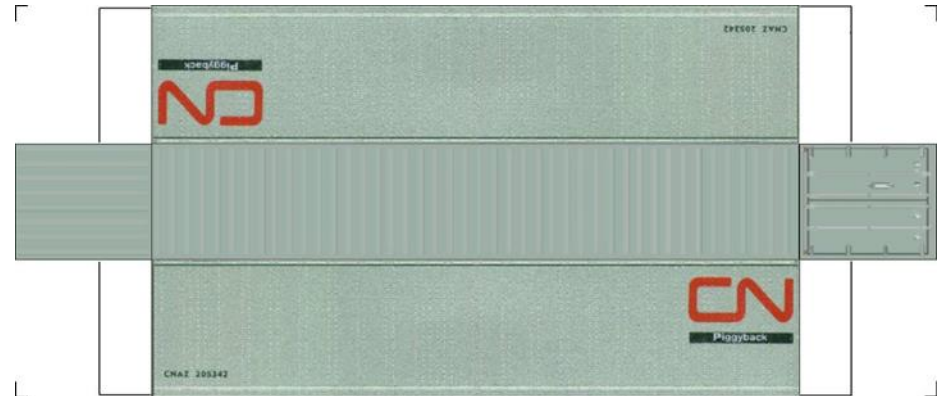

BUILD YOUR OWN (N SCALE) 45ft HIGH CUBE CONTAINERS

[Click to watch instructional video](#)