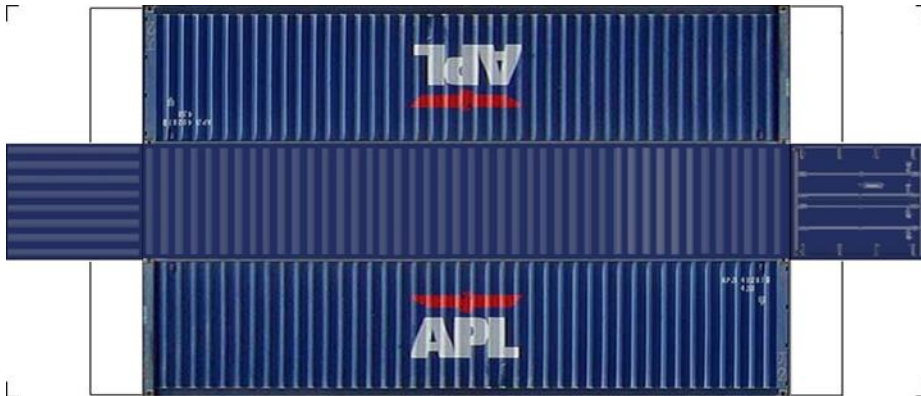

BUILD YOUR OWN (N SCALE) 45ft HIGH CUBE CONTAINERS

[Click to watch instructional video](#)