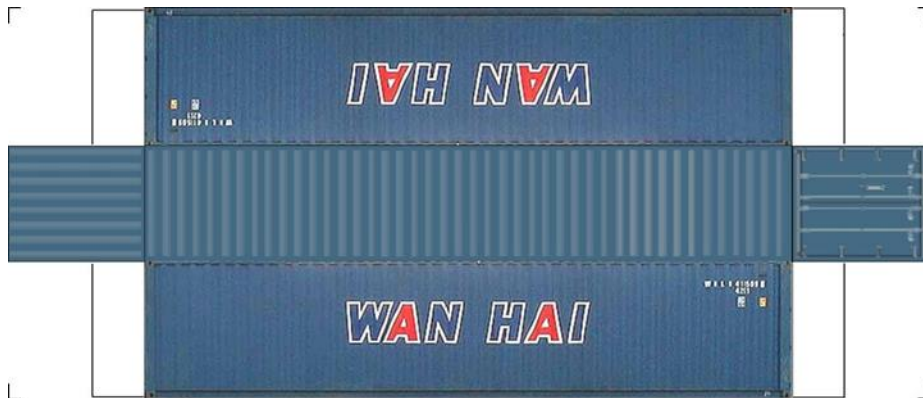

BUILD YOUR OWN (N SCALE) 45ft HIGH CUBE CONTAINERS

[Click to watch instructional video](#)