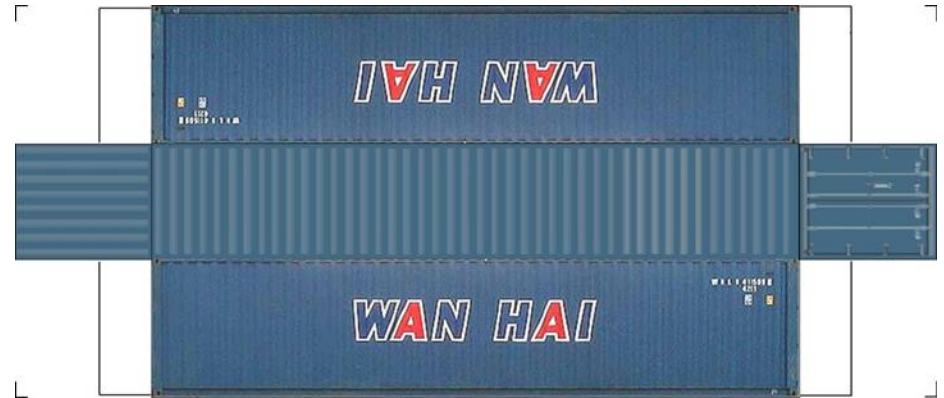

BUILD YOUR OWN (N SCALE) 45ft HIGH CUBE CONTAINERS

[Click to watch instructional video](#)