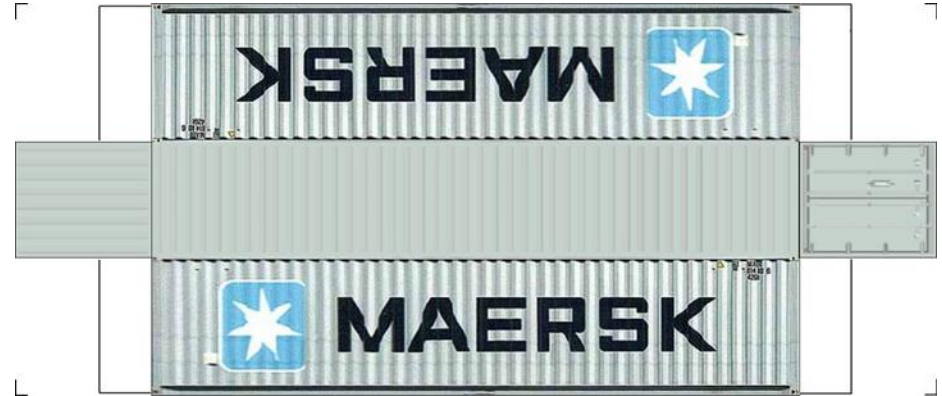

BUILD YOUR OWN (N SCALE) 45ft HIGH CUBE CONTAINERS

[Click to watch instructional video](#)