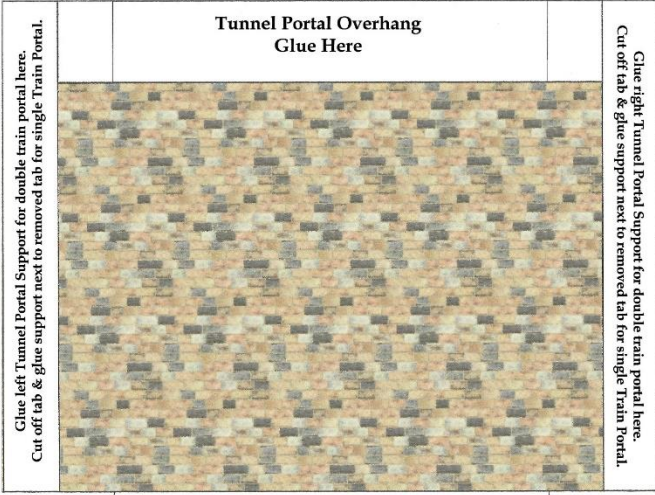

Tunnel Portal front entrance