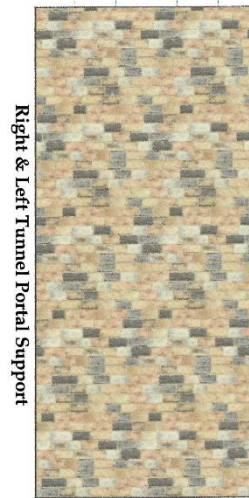

Sponsored By

www.kraffttrains.com

N Scale Signal or Dabble Train Tunnel Portals Multicolored Stone

* [Click Here for Video Instructions](#) *

Brown Brick Stone

Grey Stone

Beige Tone Stones

Click Images to download PDF File

*** For the best results print on 110 lb. printable card stock *
and set your printer on high quality printing
and set your printer settings to actual size**

Tunnel Portal front entrance

Tunnel Portal over Hang