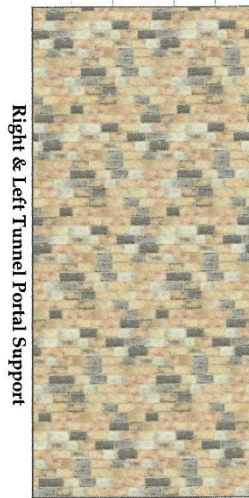

Sponsored By

www.kraffttrains.com

N Scale Signal or Dabble Train Tunnel Portals Multicolored Stone

* [Click Here for Video Instructions](#) *

Brown Brick Stone

Grey Stone

Beige Tone Stones

Click Images to download PDF File

*** For the best results print on 110 lb. printable card stock *
and set your printer on high quality printing
and set your printer settings to actual size**

Tunnel Portal front entrance

Tunnel Portal over Hang

Tunnel Top Capping Covering

Tunnel Support Caps

Tunnel Arch Former Covering