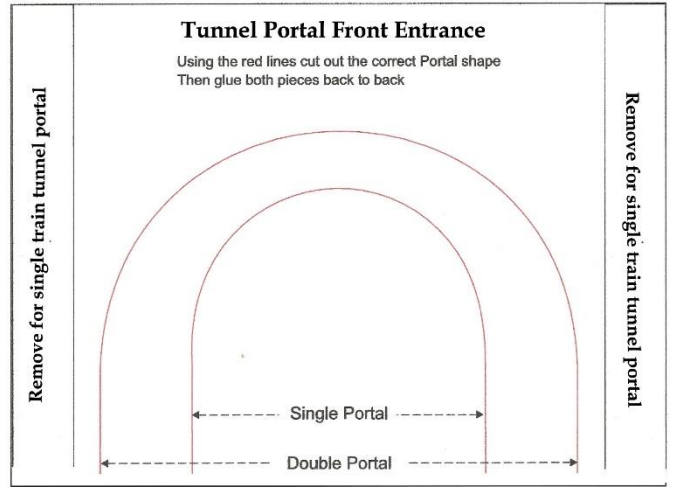

Sponsored By

www.kraffttrains.com

N Scale Signal or Dabble Train Tunnel Portals Multicolored Stone

* [Click Here for Video Instructions](#) *

Brown Brick Stone

Grey Stone

Beige Tone Stones

Click Images to download PDF File

*** For the best results print on 110 lb. printable card stock *
and set your printer on high quality printing
and set your printer settings to actual size**

Tunnel Portal front entrance

Tunnel Portal over Hang