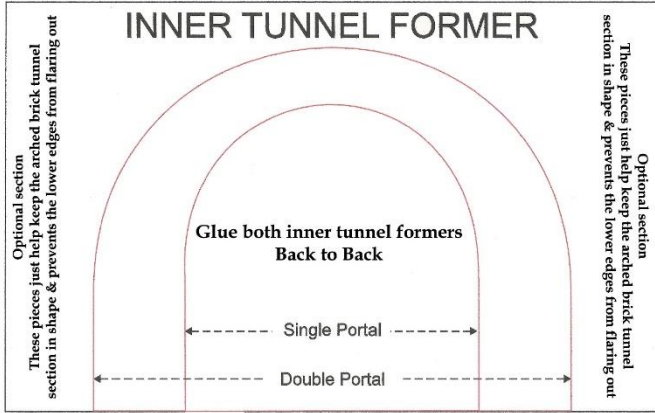

Sponsored By

www.kraffttrains.com

N Scale Signal or Dabble Train Tunnel Portals Multicolored Stone

* [Click Here for Video Instructions](#) *

Brown Brick Stone

Grey Stone

Beige Tone Stones

Click Images to download PDF File

*** For the best results print on 110 lb. printable card stock *
and set your printer on high quality printing
and set your printer settings to actual size**

Tunnel Portal front entrance

Tunnel Portal over Hang