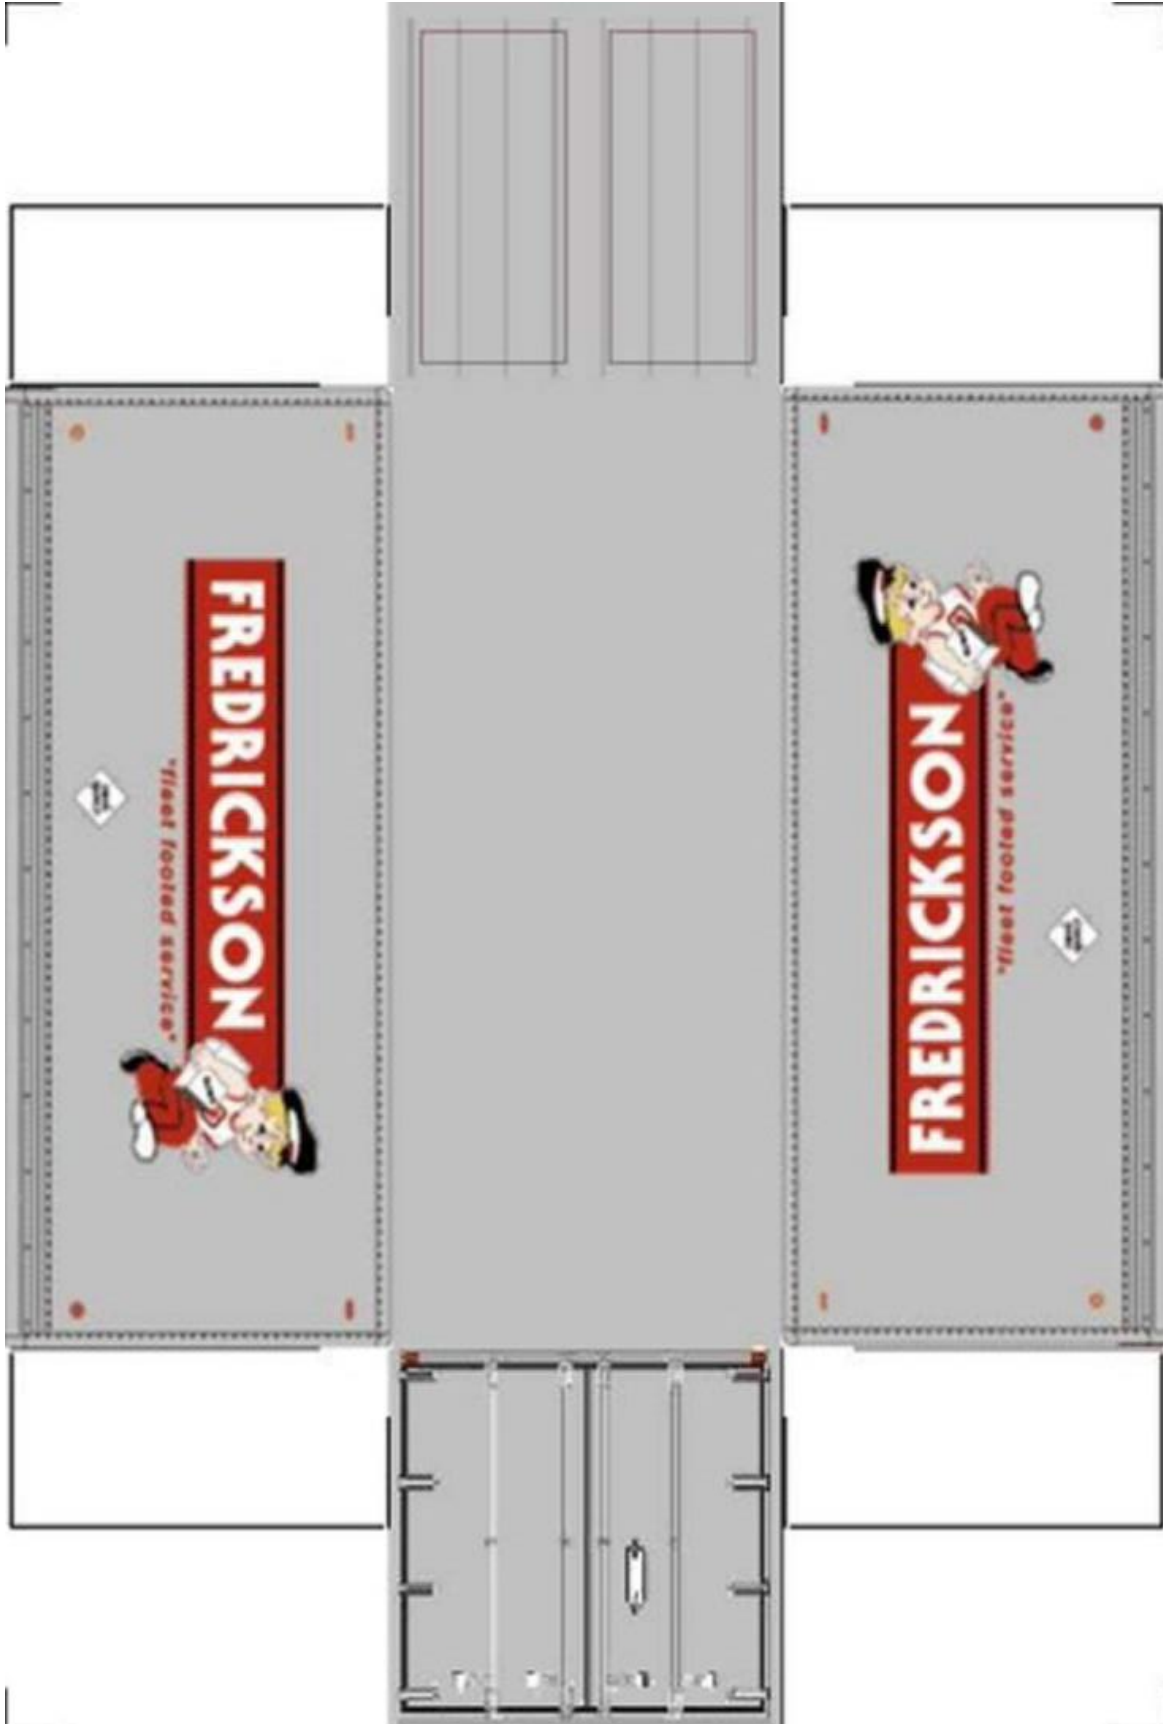

20ft CONTAINERS

Drawn By
www.krafttrains.com