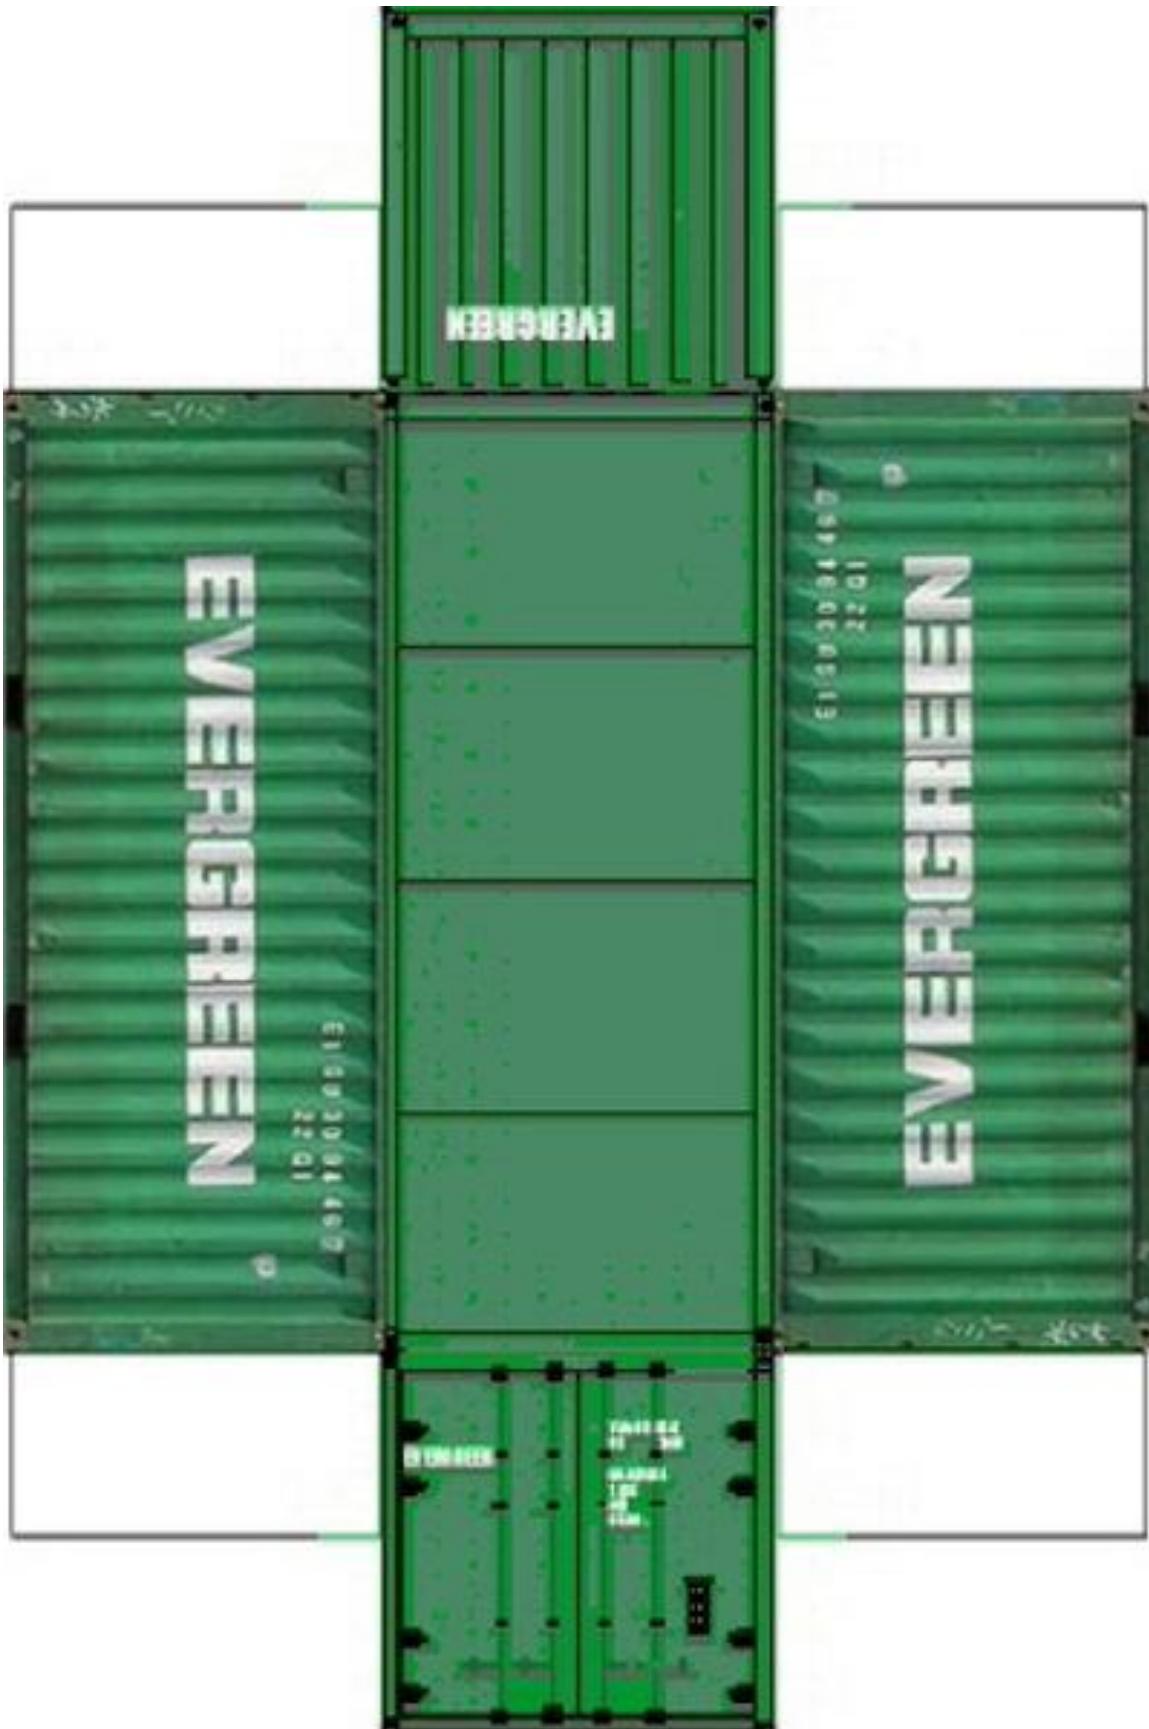

20ft CONTAINERS

Drawn By
www.krafttrains.com