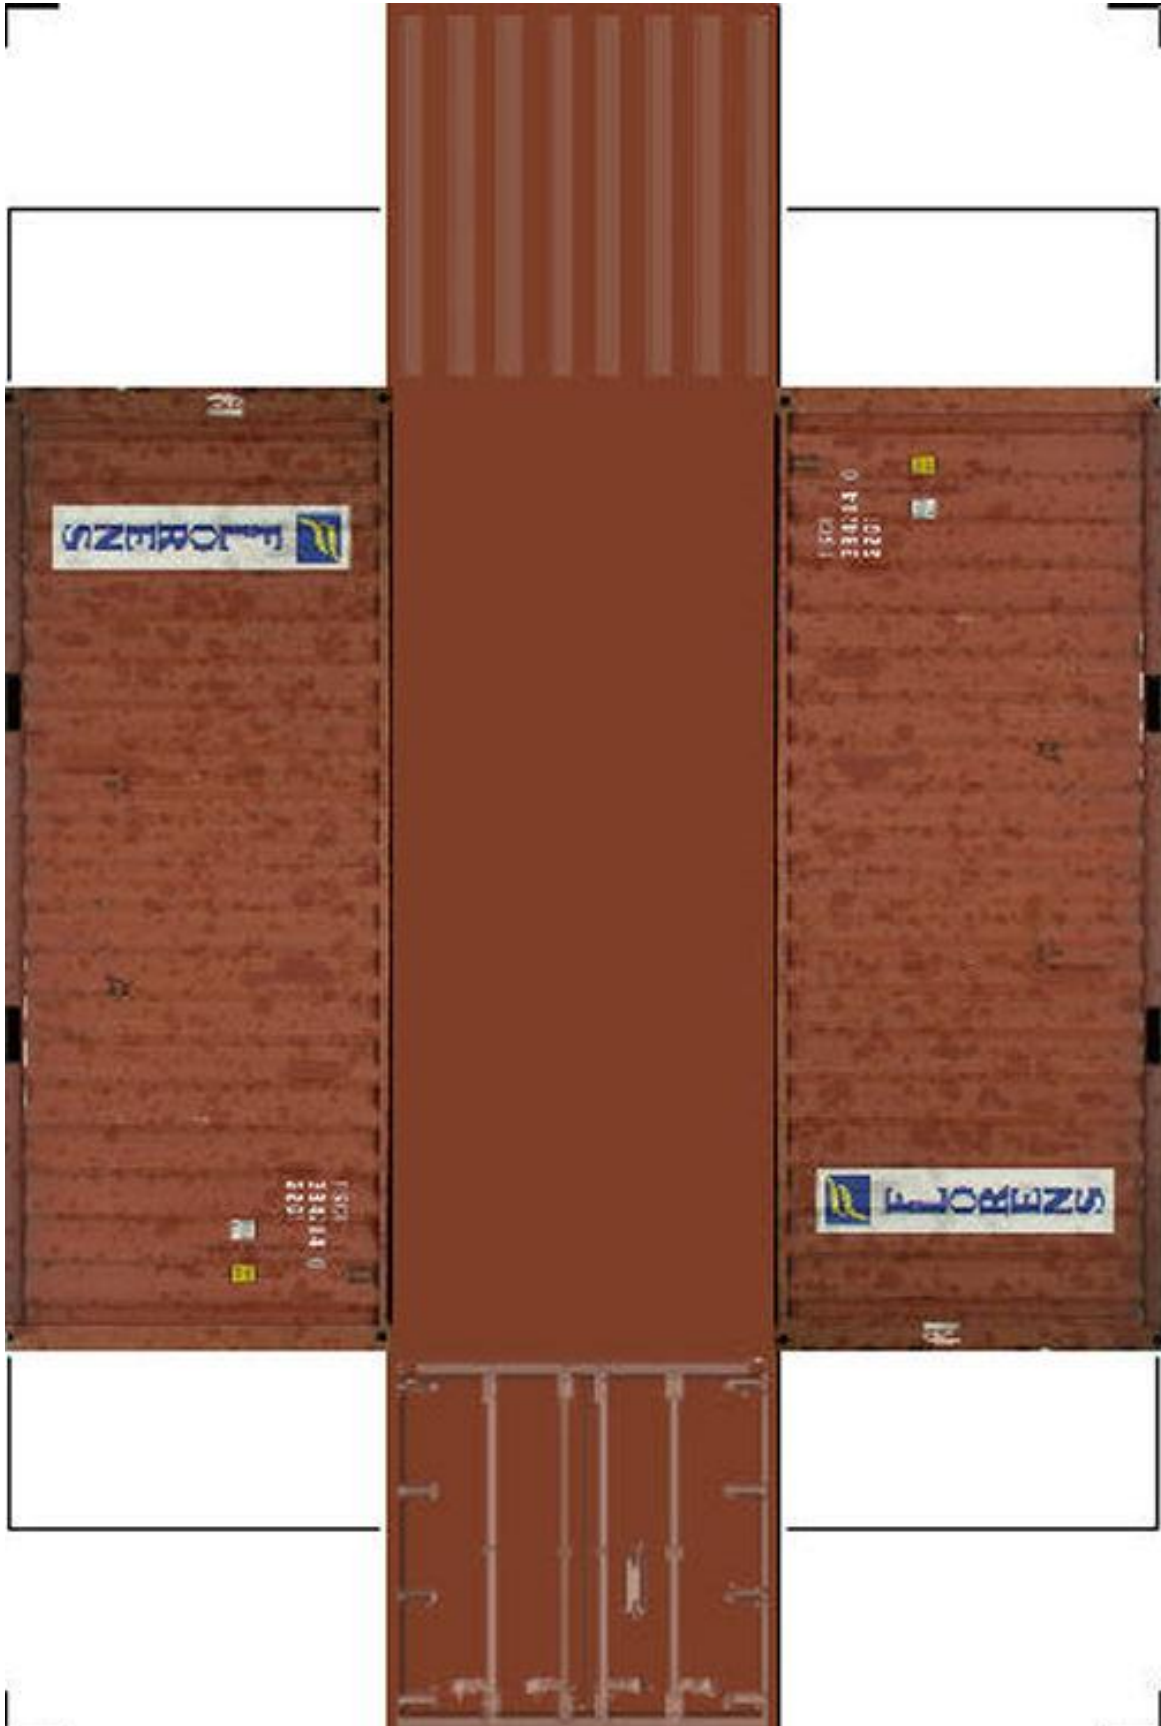

20ft CONTAINERS

Drawn By
www.krafttrains.com