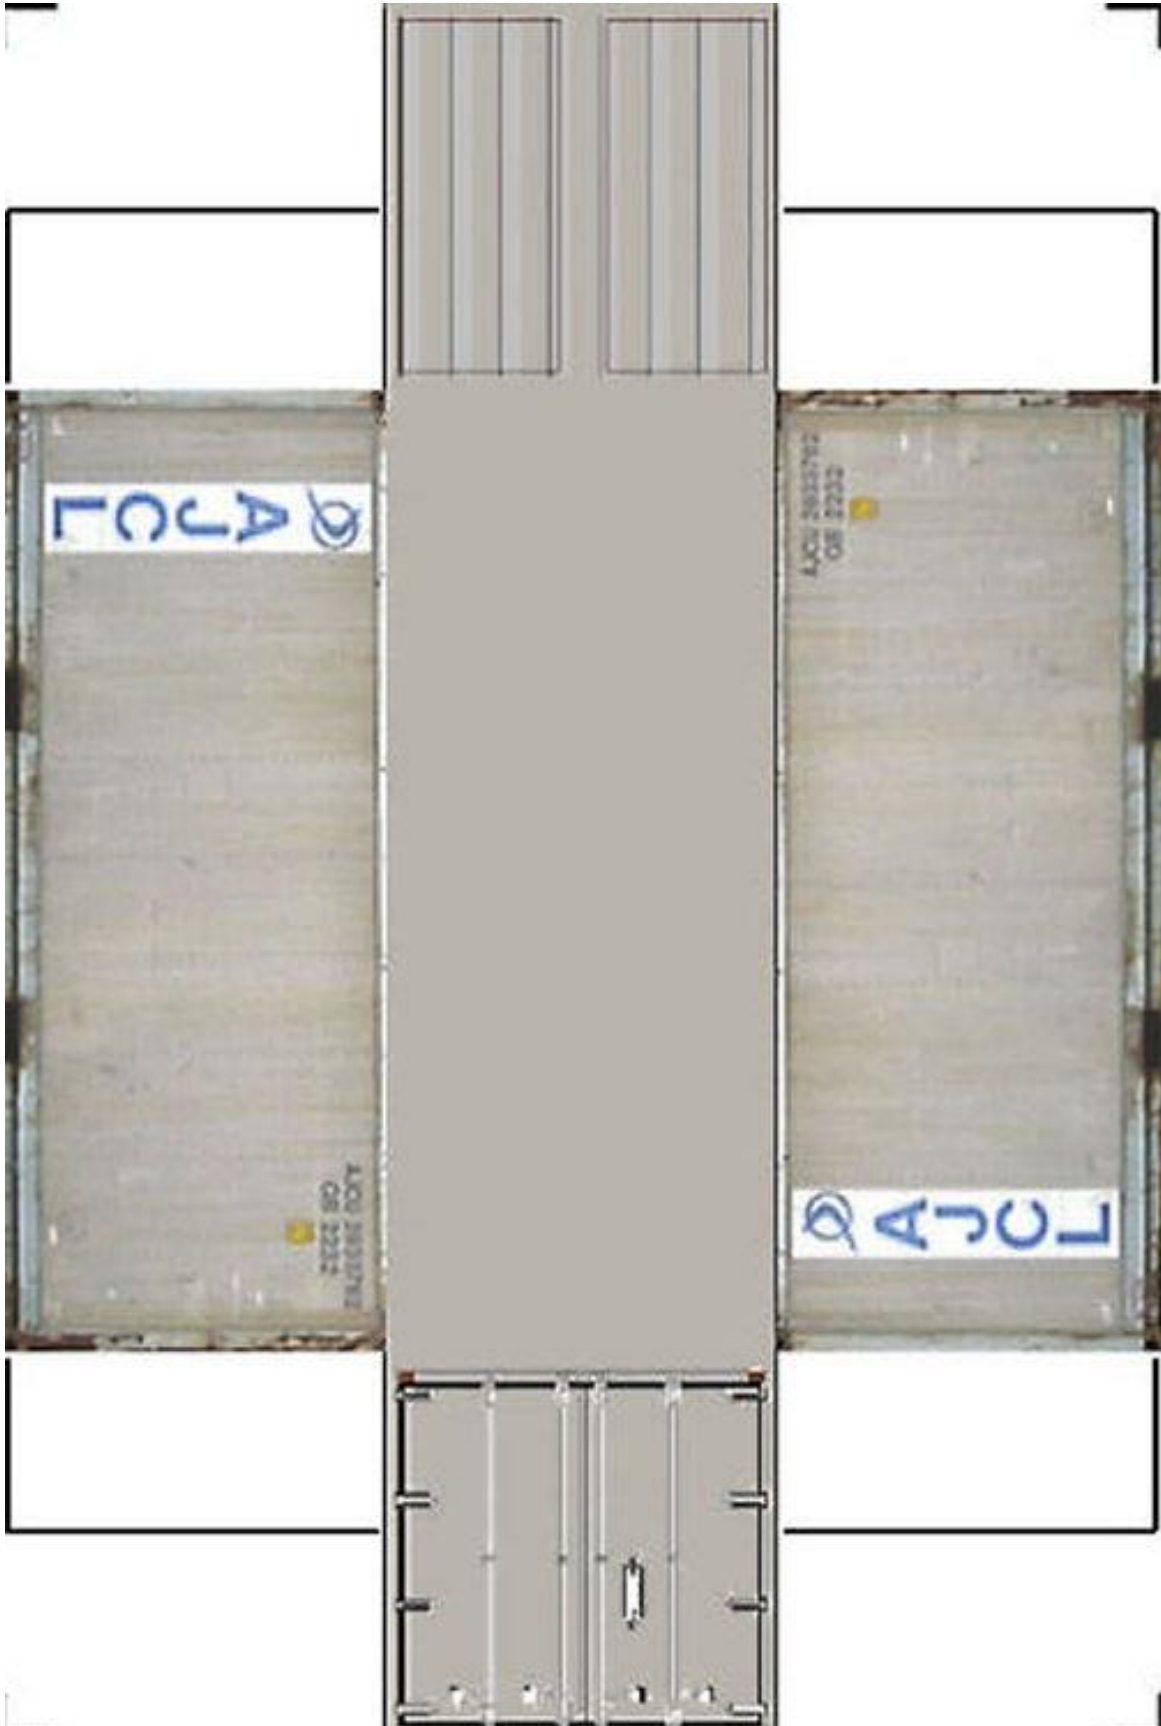

20ft CONTAINERS

Drawn By
www.krafttrains.com