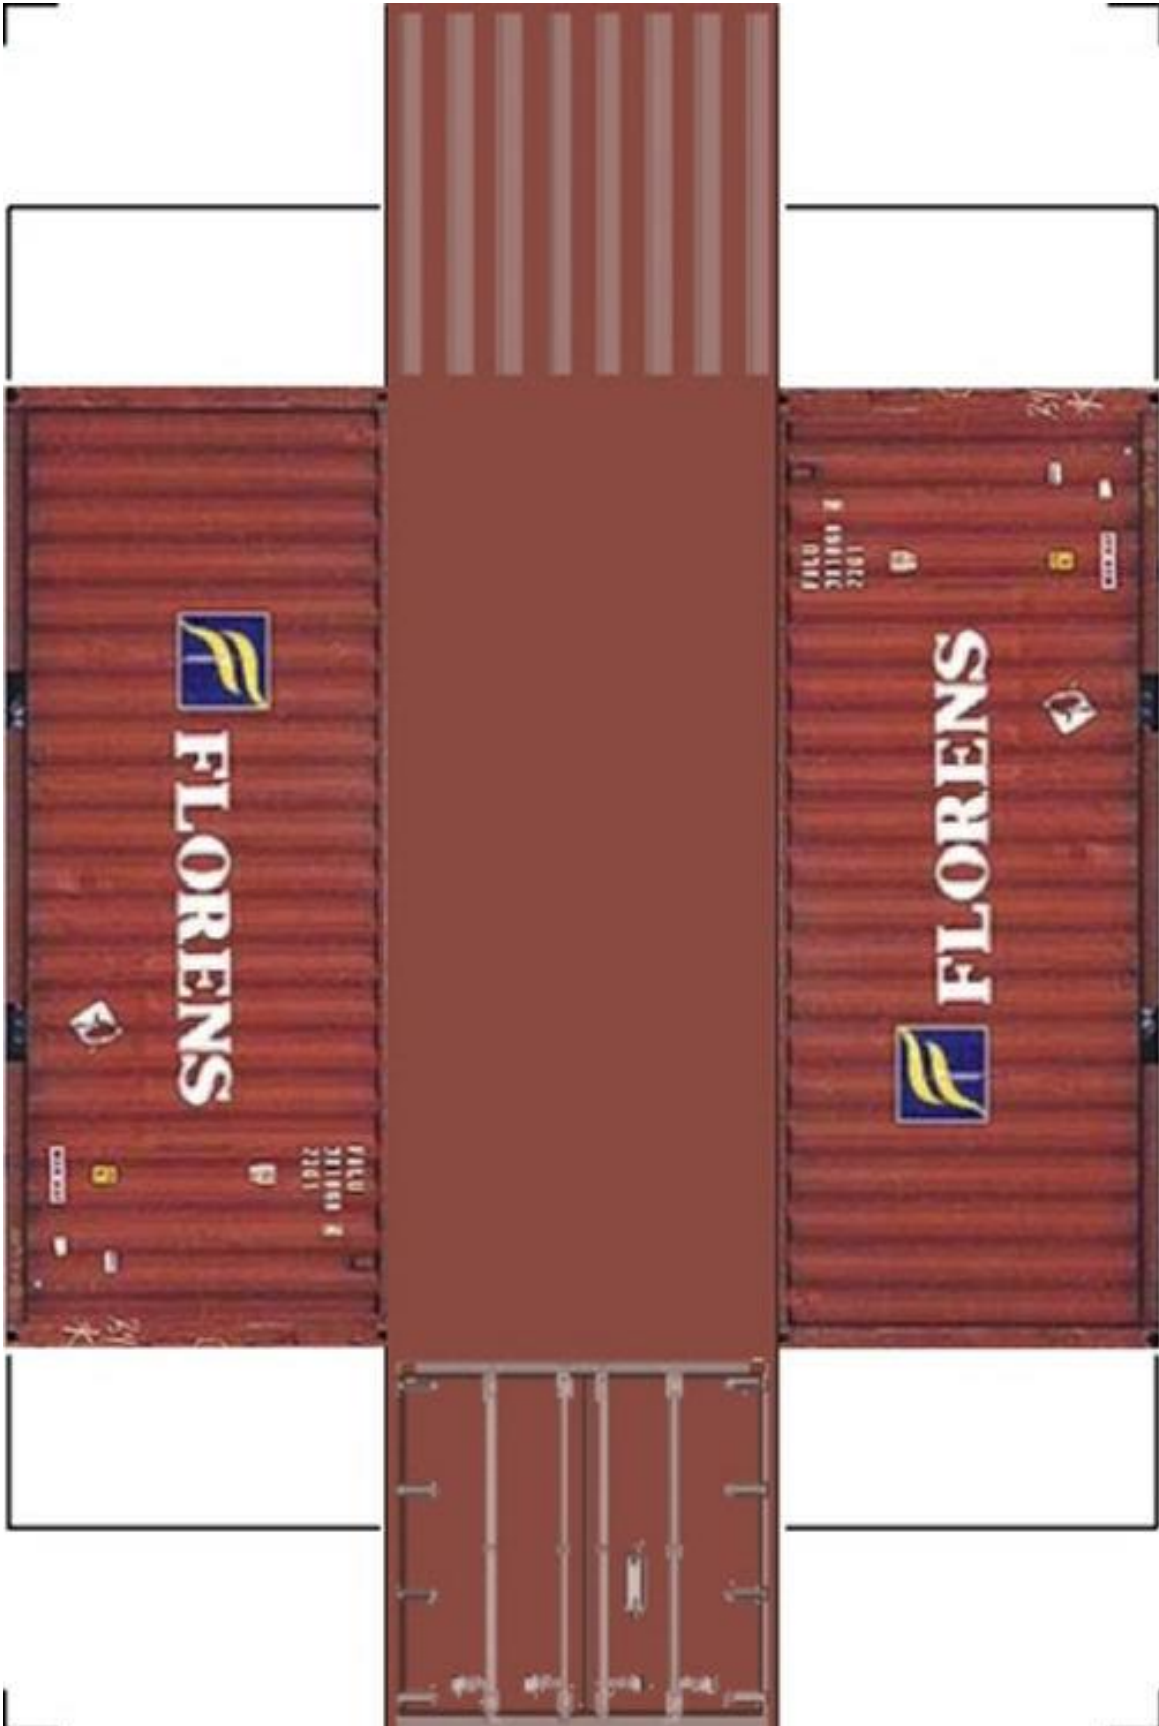

20ft CONTAINERS

Drawn By
www.krafttrains.com