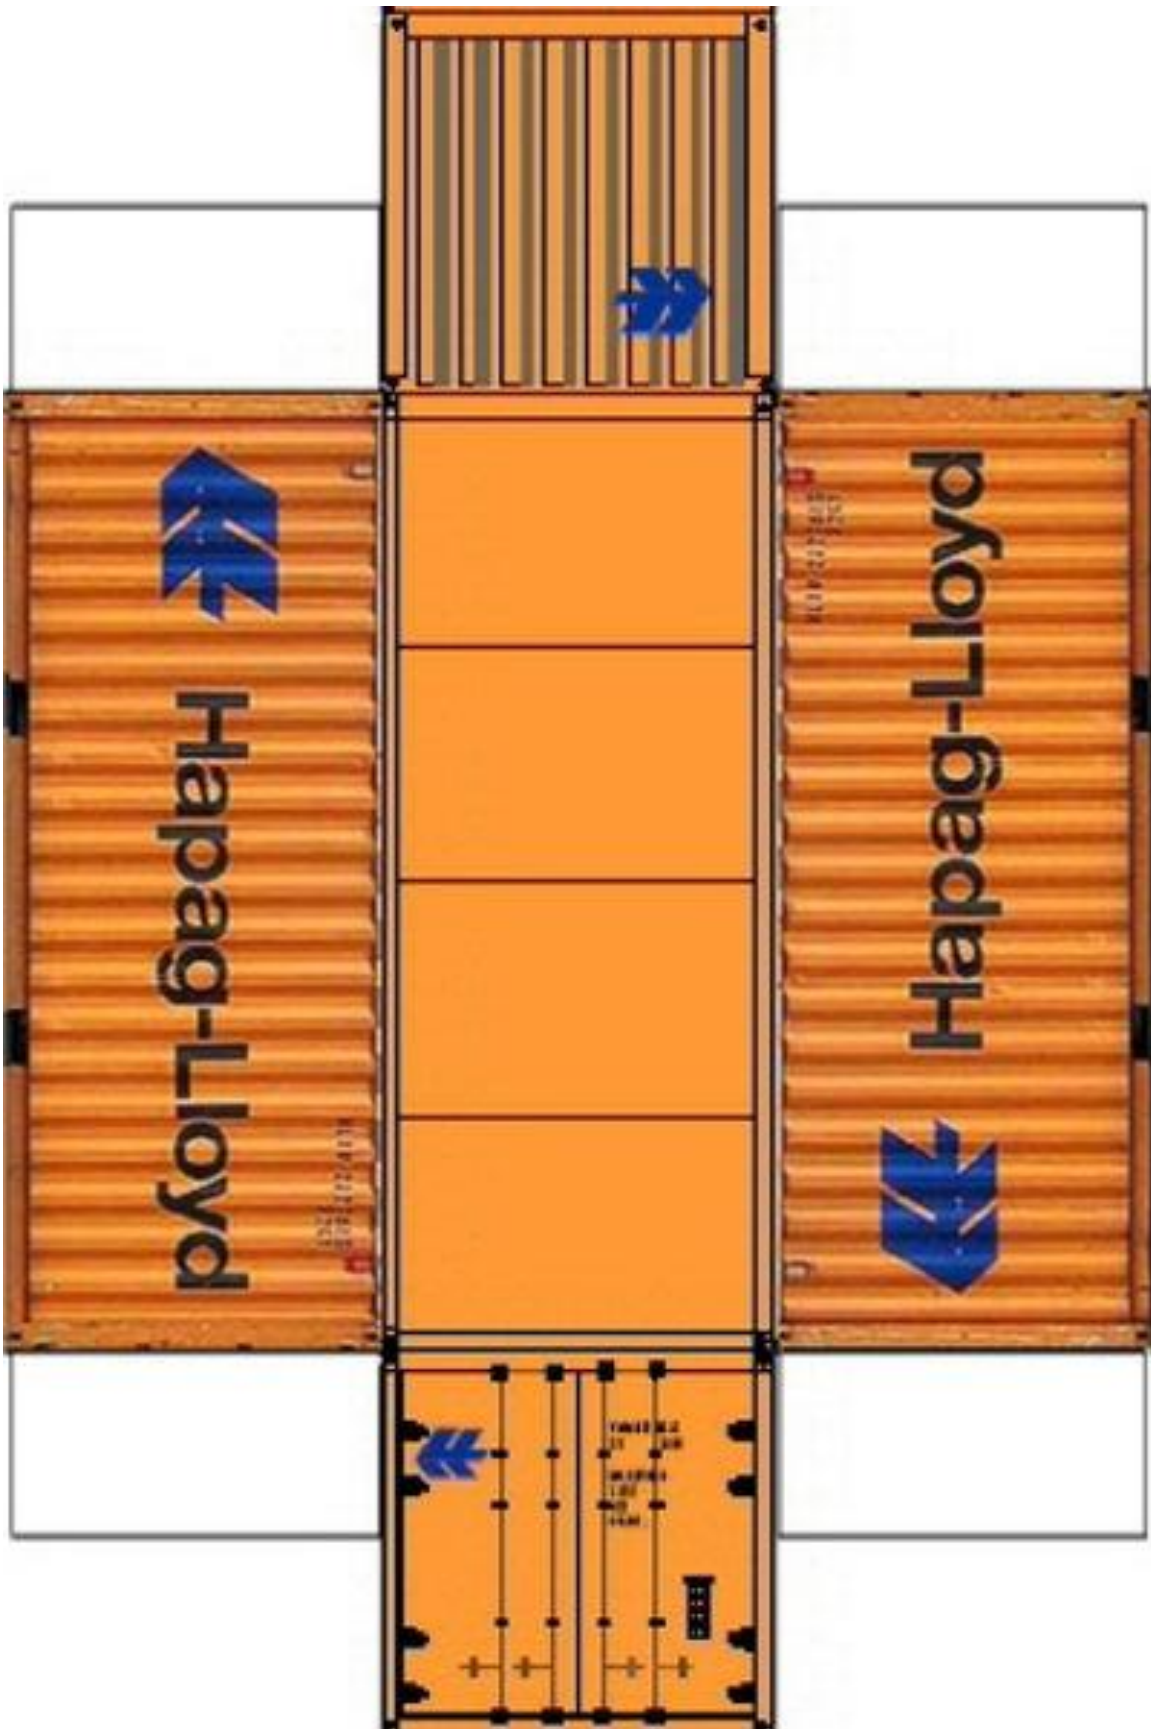

20ft CONTAINERS

Drawn By
www.krafttrains.com