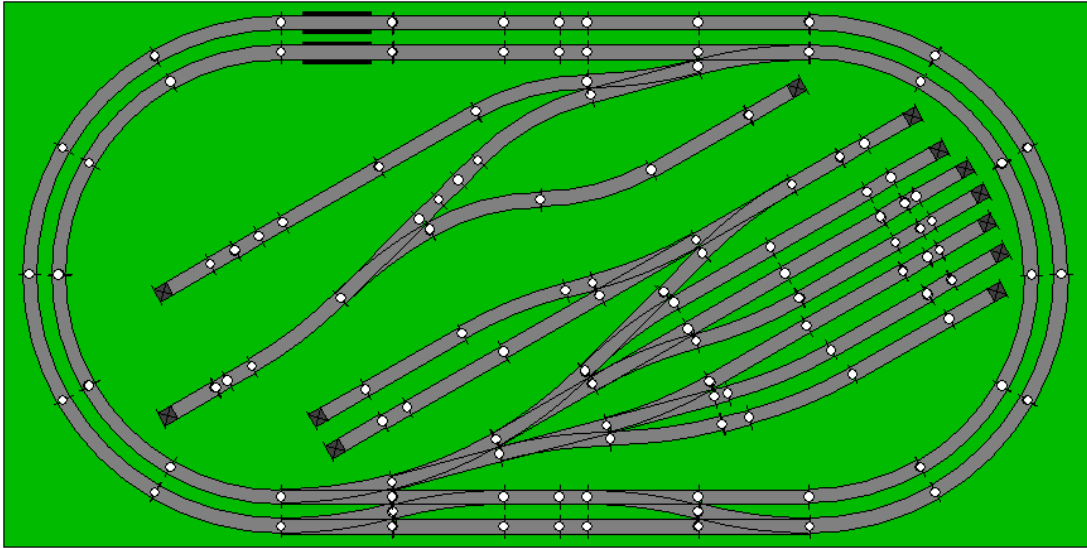

N Scale Layout 11 (2 Trains Possible)

2x4

Atlas Code 80 Track

<u>Number</u>	<u>Article no.</u>	<u>Description</u>
23	At-2501	5" Straight
6	At-2509a	2½" Straight
20	At-2509b	1¼" Straight
5	At-2509c	5/8" Straight
15	At-2510	Full Section 9¾" Radius
13	At-2520	Full Section 11" Radius
6	At-2526	Full Section 19" Radius
2	At-2532	Rerailer
12	At-2536	Bumper
8	At-2702	Standard Turnout Manual Left
8	At-2703	Standard Turnout Manual Right

By: www.kraftrains.com