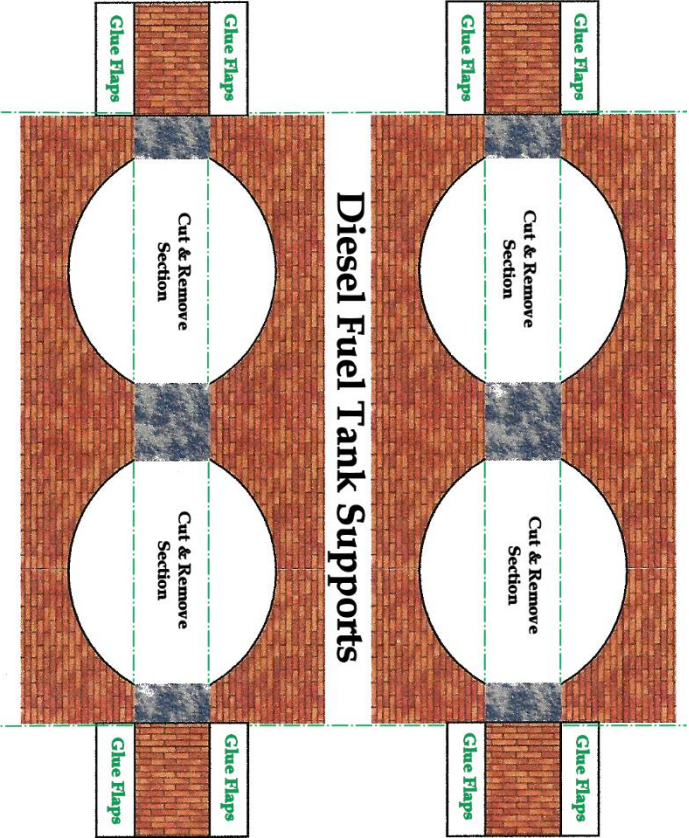

Diesel Fuel Tank Supports