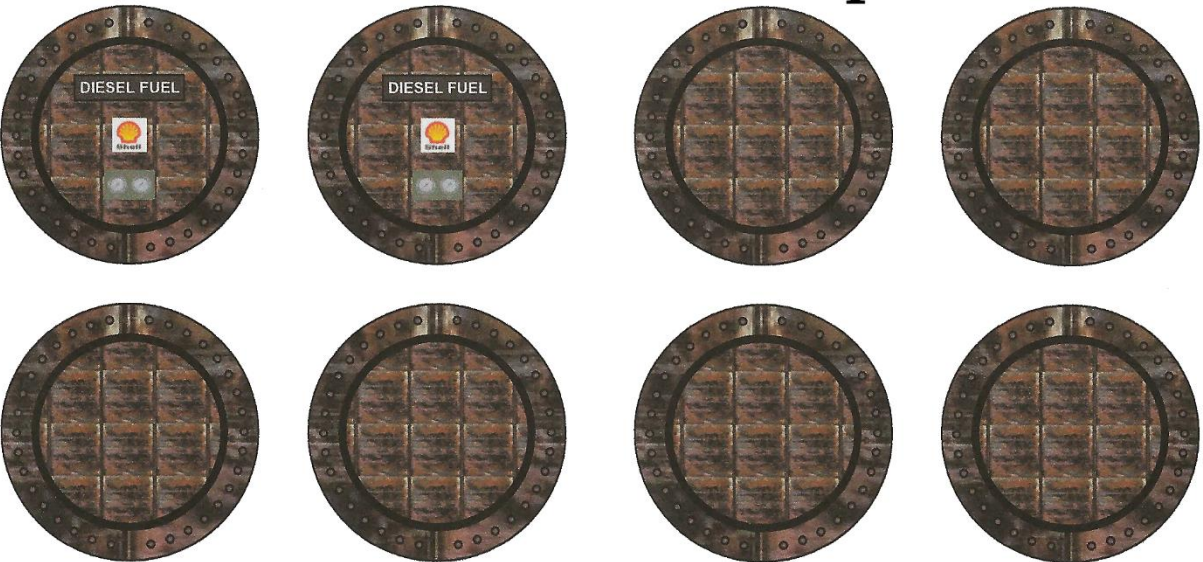

Diesel Fuel Tank Caps