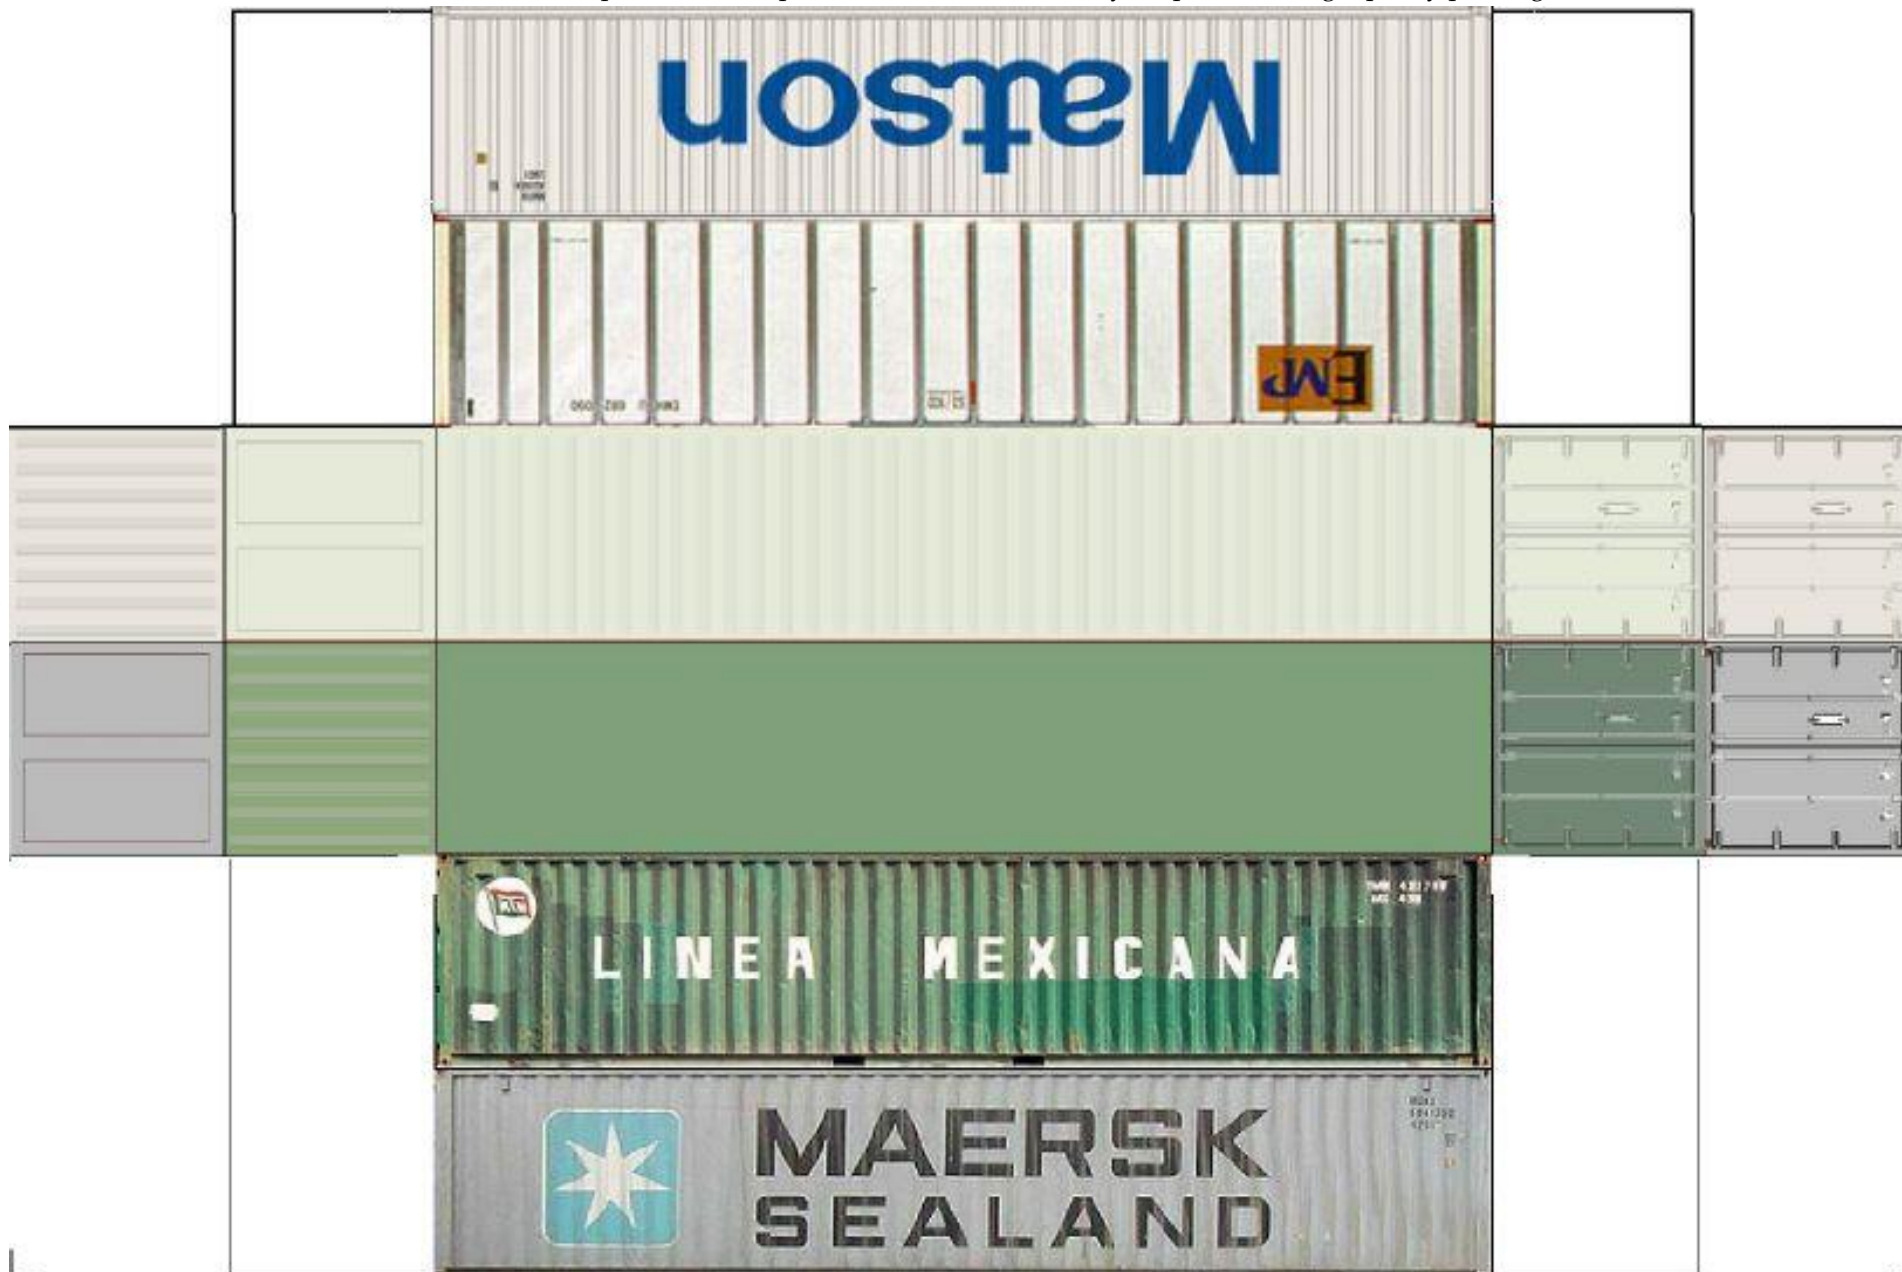

BUILD YOUR OWN (40ft STACK SHIPPING CONTAINERS 4 in 1) HO SCALE

Drawn By
www.krafttrains.com

[View Instructional Video](#)

BUILD YOUR OWN (HO SCALE) 40ft STACK SHIPPING CONTAINERS 4 in 1

For the best results print on 110 lb printable card stock and set your printer on high quality printing.