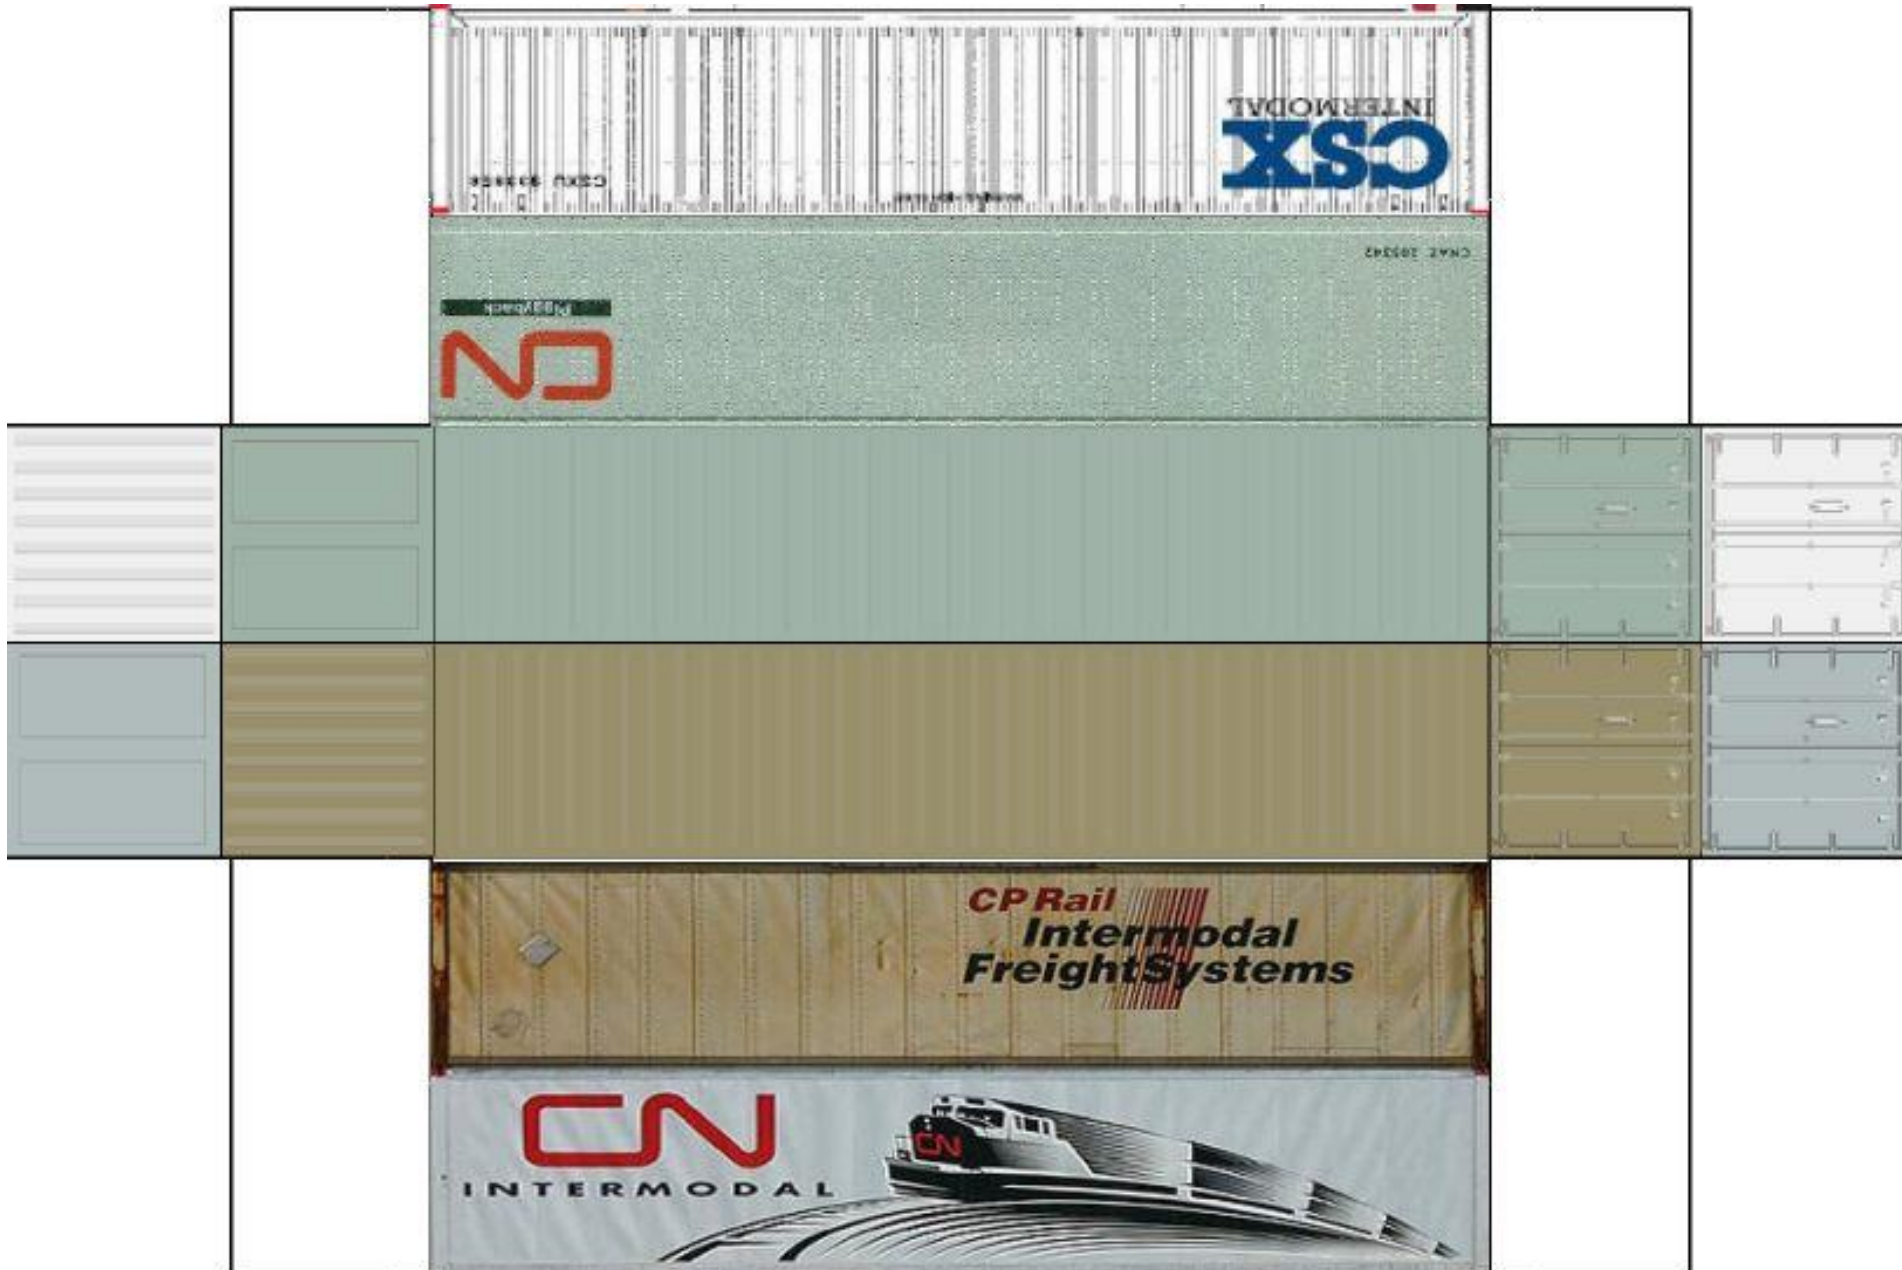

BUILD YOUR OWN (40ft STACK SHIPPING CONTAINERS 4 in 1) HO SCALE

Drawn By
www.krafttrains.com

[View Instructional Video](#)

BUILD YOUR OWN (HO SCALE) 40ft STACK SHIPPING CONTAINERS 4 in 1

For the best results print on 110 lb printable card stock and set your printer on high quality printing.