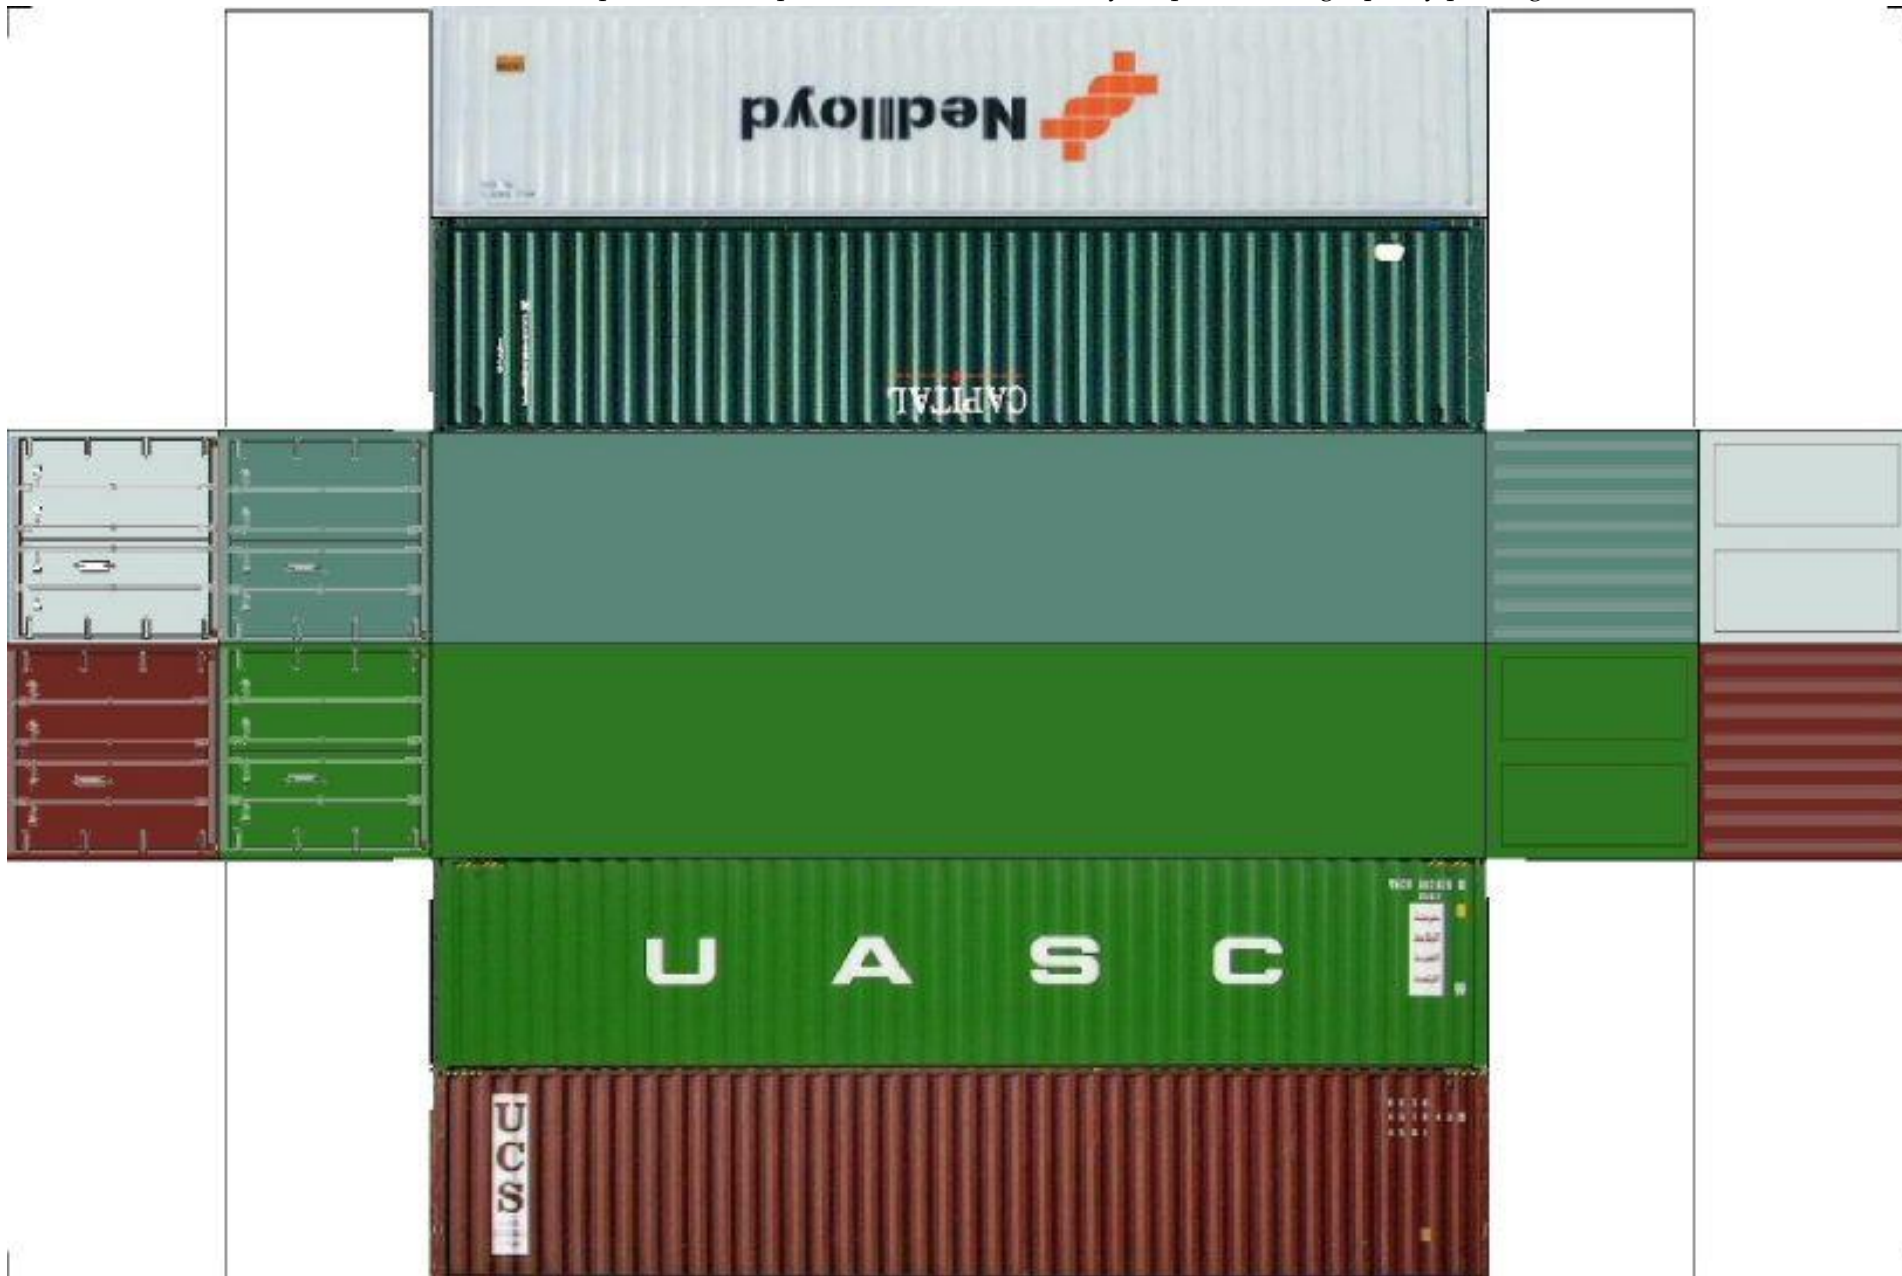

BUILD YOUR OWN (HO SCALE) 40ft STACK SHIPPING CONTAINERS 4 in 1

For the best results print on 110 lb printable card stock and set your printer on high quality printing.

BUILD YOUR OWN (40ft STACK SHIPPING CONTAINERS 4 in 1) HO SCALE

Drawn By
www.krafttrains.com

[View Instructional Video](#)