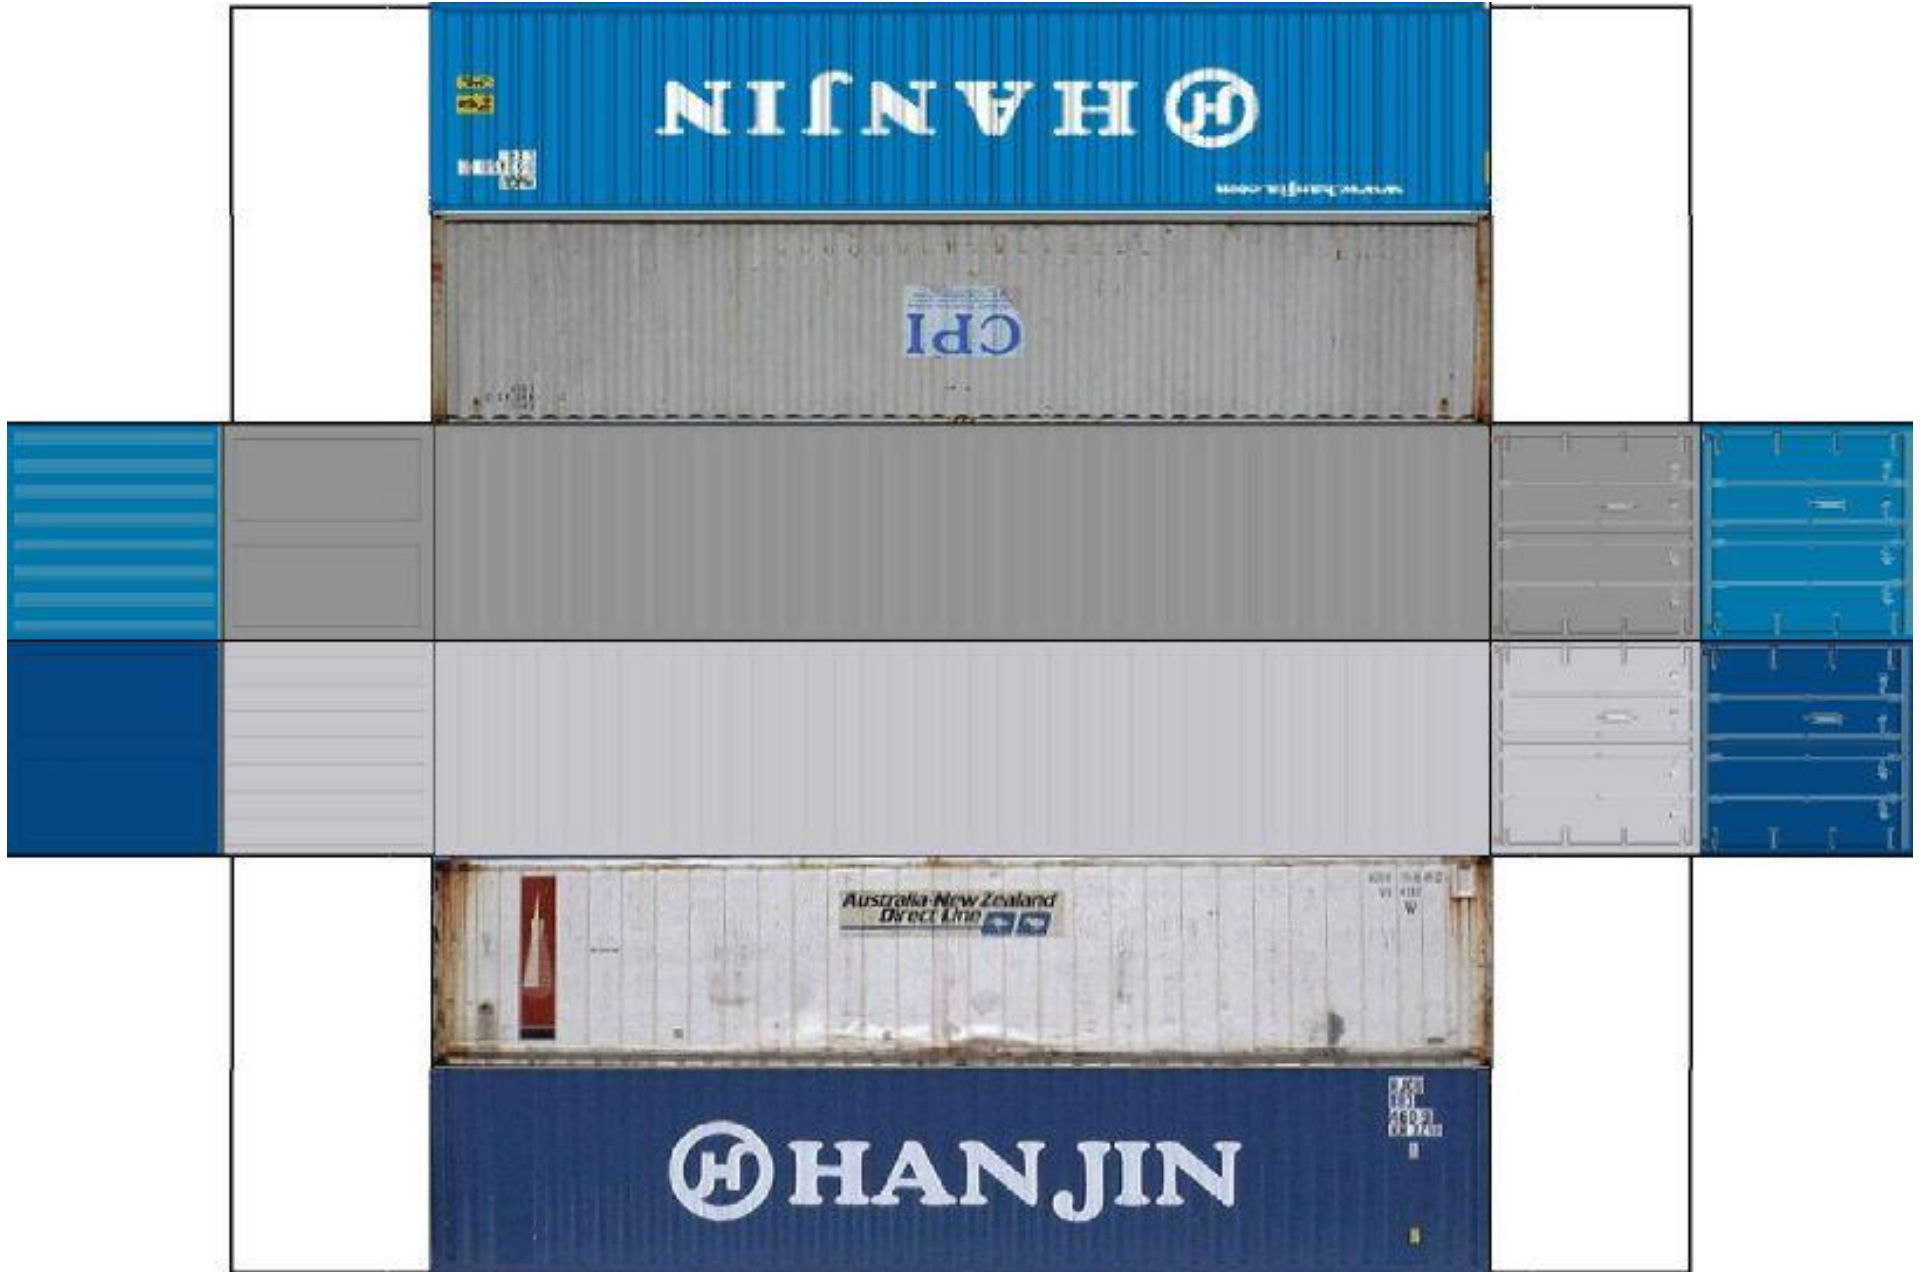

BUILD YOUR OWN (40ft STACK SHIPPING CONTAINERS 4 in 1) HO SCALE

Drawn By
www.krafttrains.com

[View Instructional Video](#)

BUILD YOUR OWN (HO SCALE) 40ft STACK SHIPPING CONTAINERS 4 in 1

For the best results print on 110 lb printable card stock and set your printer on high quality printing.