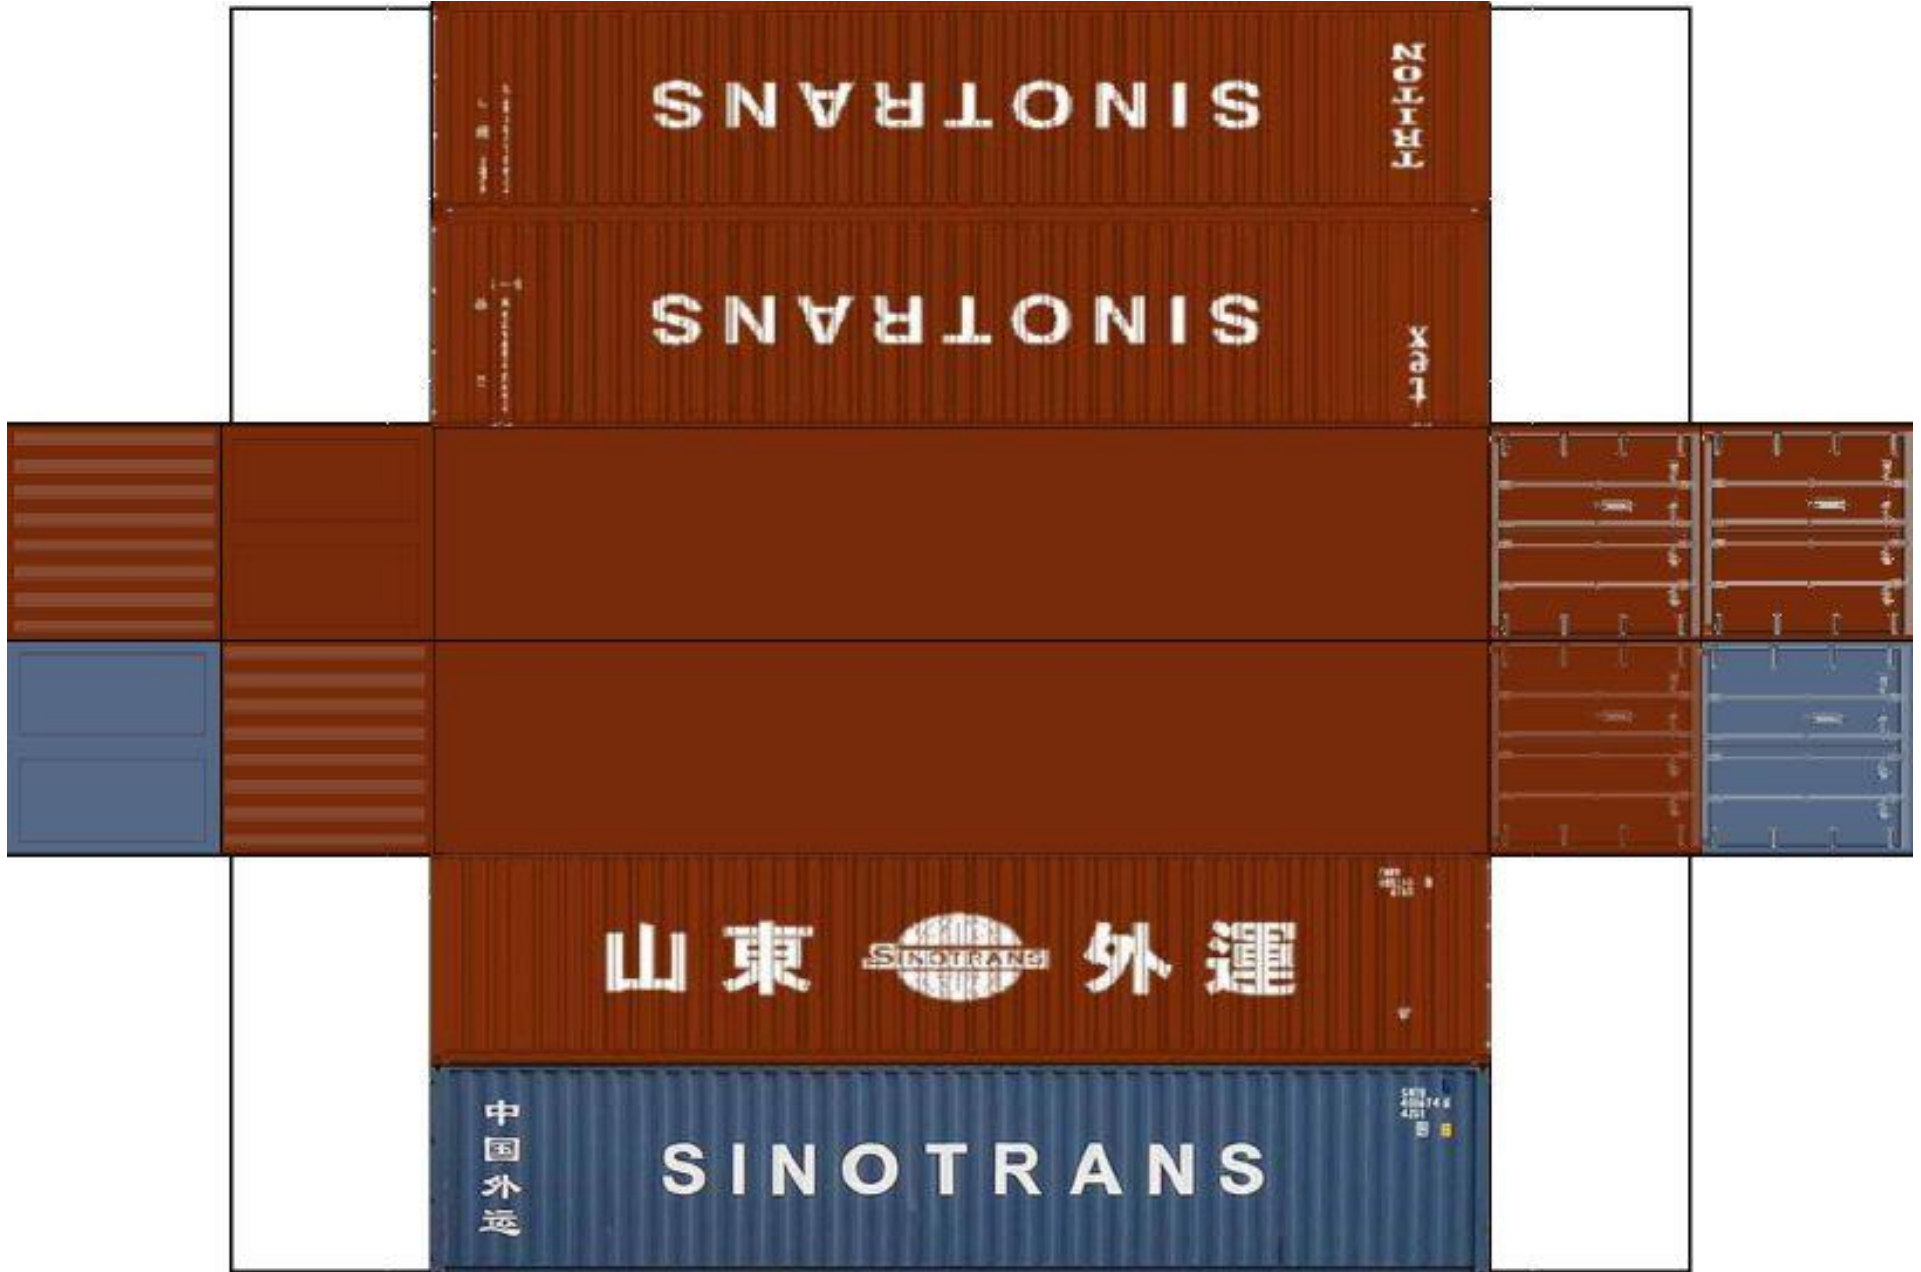

BUILD YOUR OWN (HO SCALE) 40ft STACK SHIPPING CONTAINERS 4 in 1

For the best results print on 110 lb printable card stock and set your printer on high quality printing.

BUILD YOUR OWN (40ft STACK SHIPPING CONTAINERS 4 in 1) HO SCALE

Drawn By
www.krafttrains.com

[View Instructional Video](#)