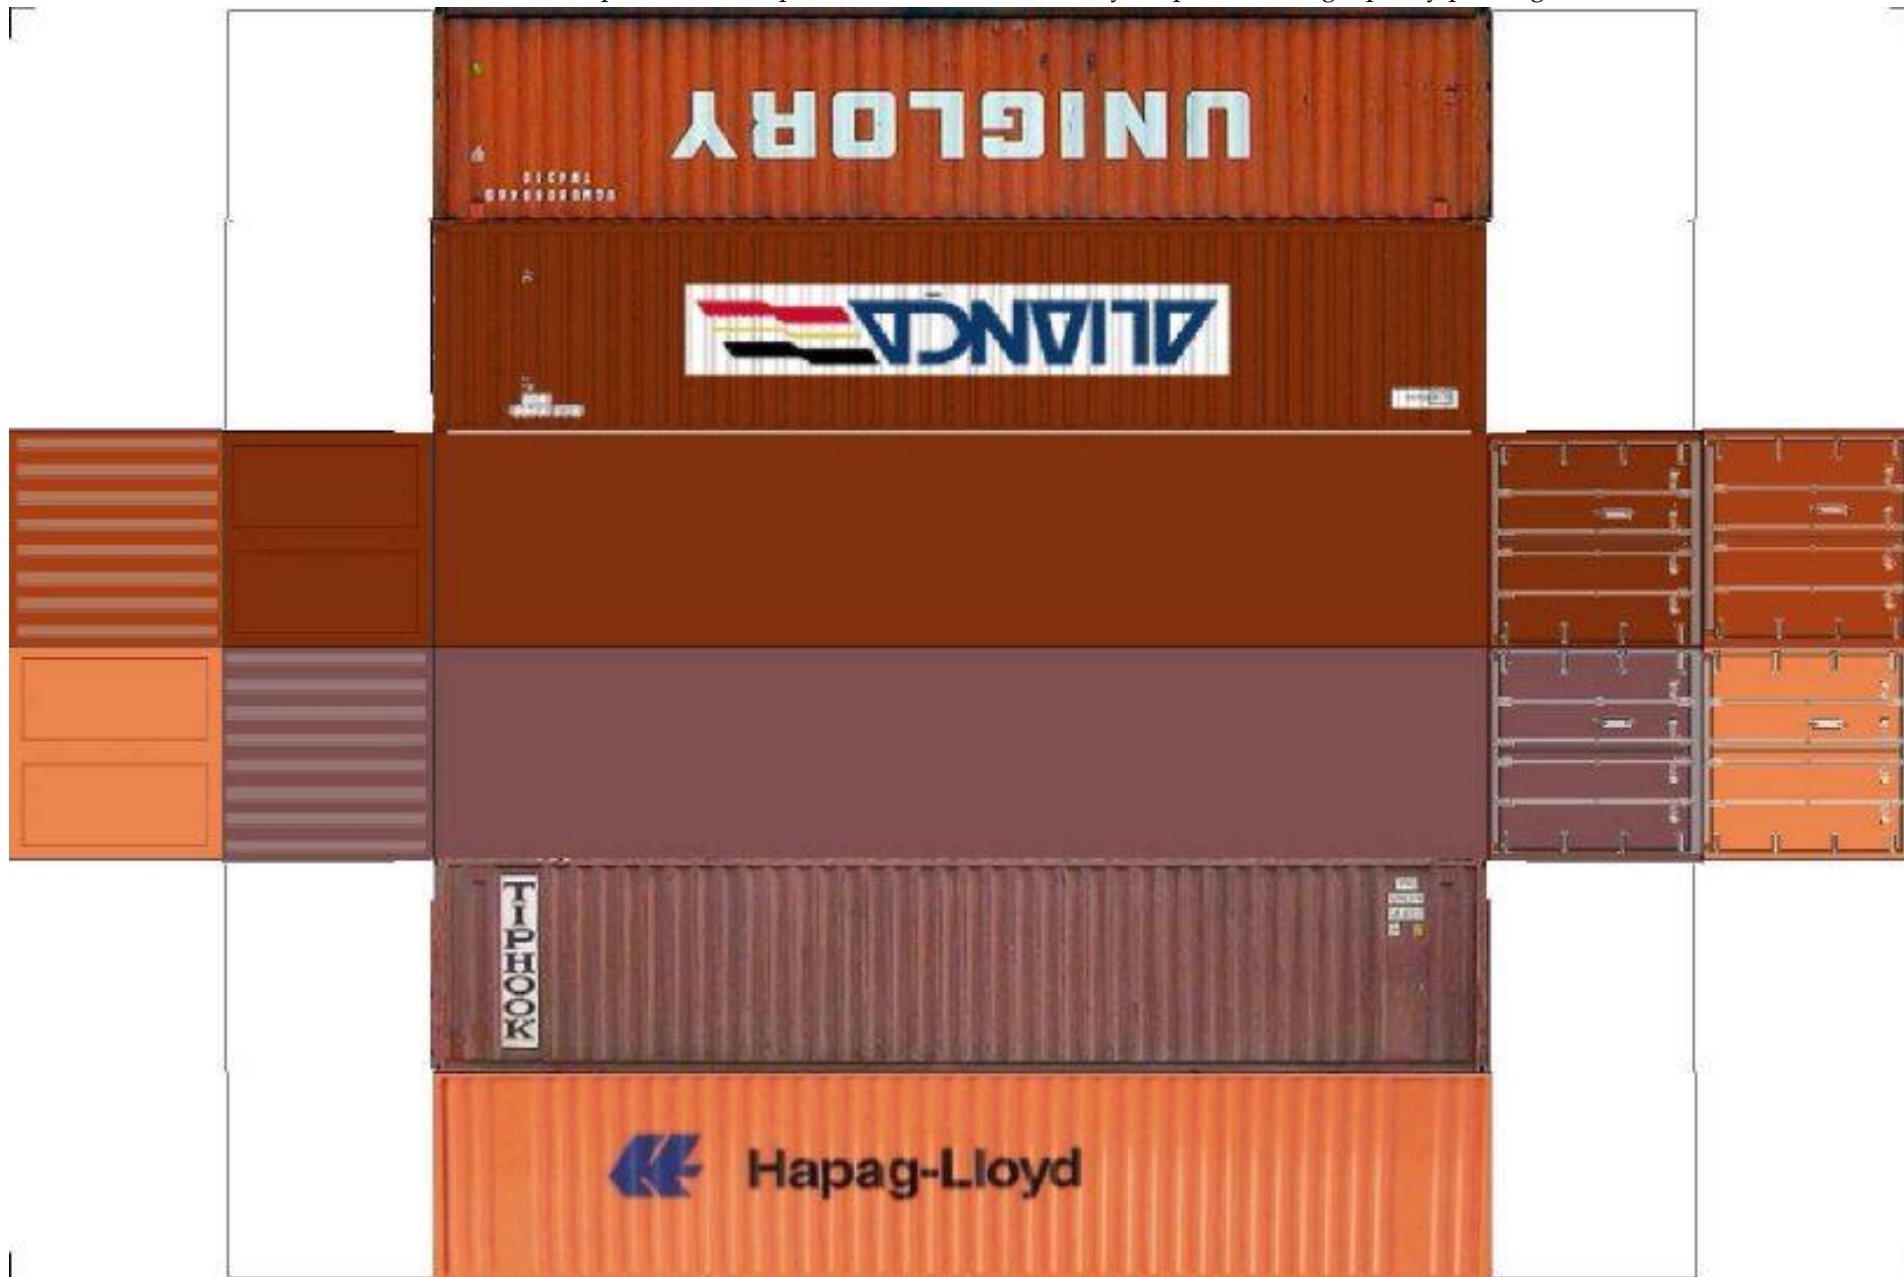

BUILD YOUR OWN (HO SCALE) 40ft STACK SHIPPING CONTAINERS 4 in 1

For the best results print on 110 lb printable card stock and set your printer on high quality printing.

BUILD YOUR OWN (40ft STACK SHIPPING CONTAINERS 4 in 1) HO SCALE

Drawn By
www.krafttrains.com

[View Instructional Video](#)