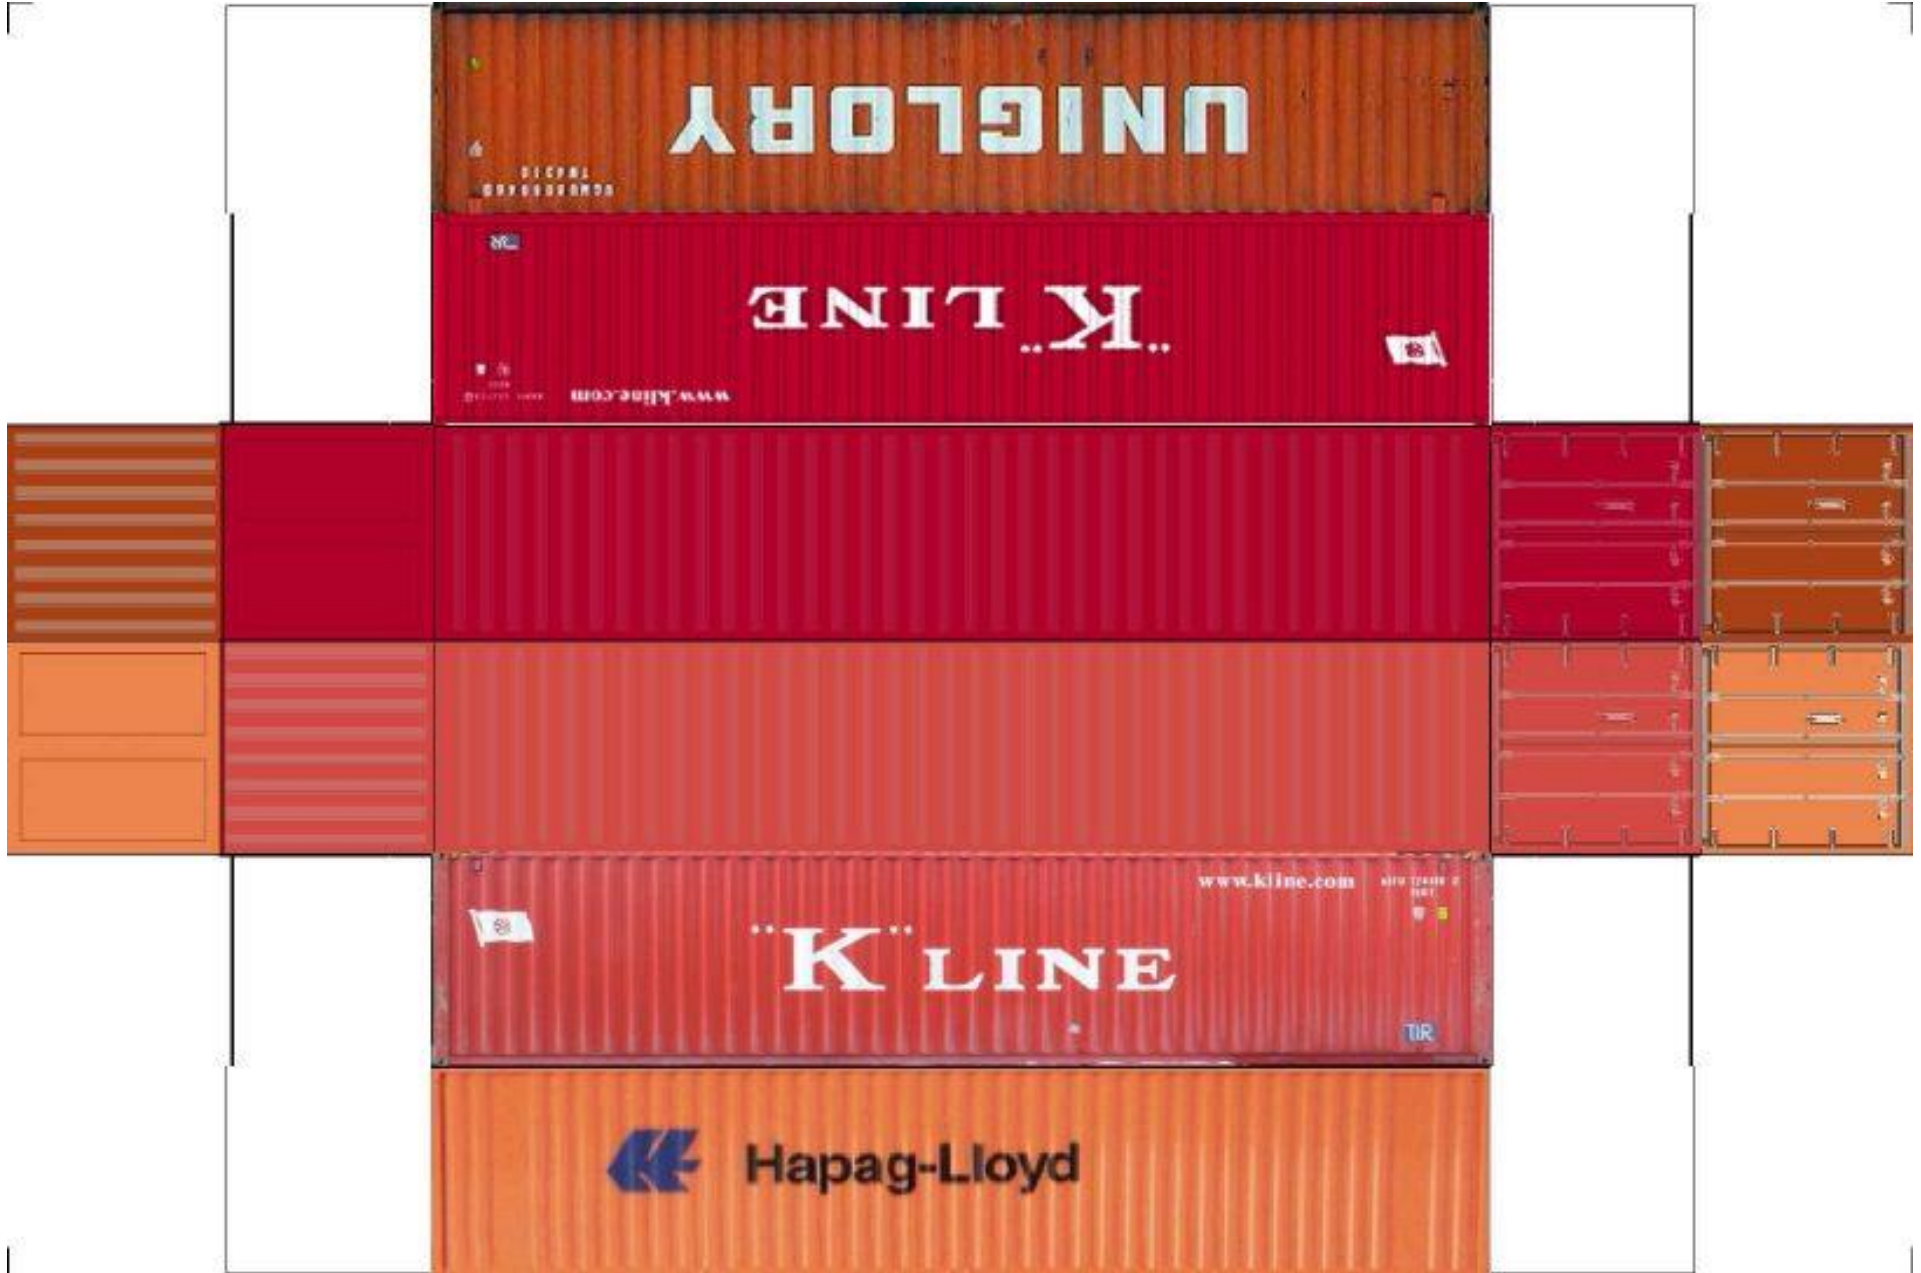

BUILD YOUR OWN (40ft STACK SHIPPING CONTAINERS 4 in 1) HO SCALE

Drawn By
www.krafttrains.com

[View Instructional Video](#)

BUILD YOUR OWN (HO SCALE) 40ft STACK SHIPPING CONTAINERS 4 in 1

For the best results print on 110 lb printable card stock and set your printer on high quality printing.