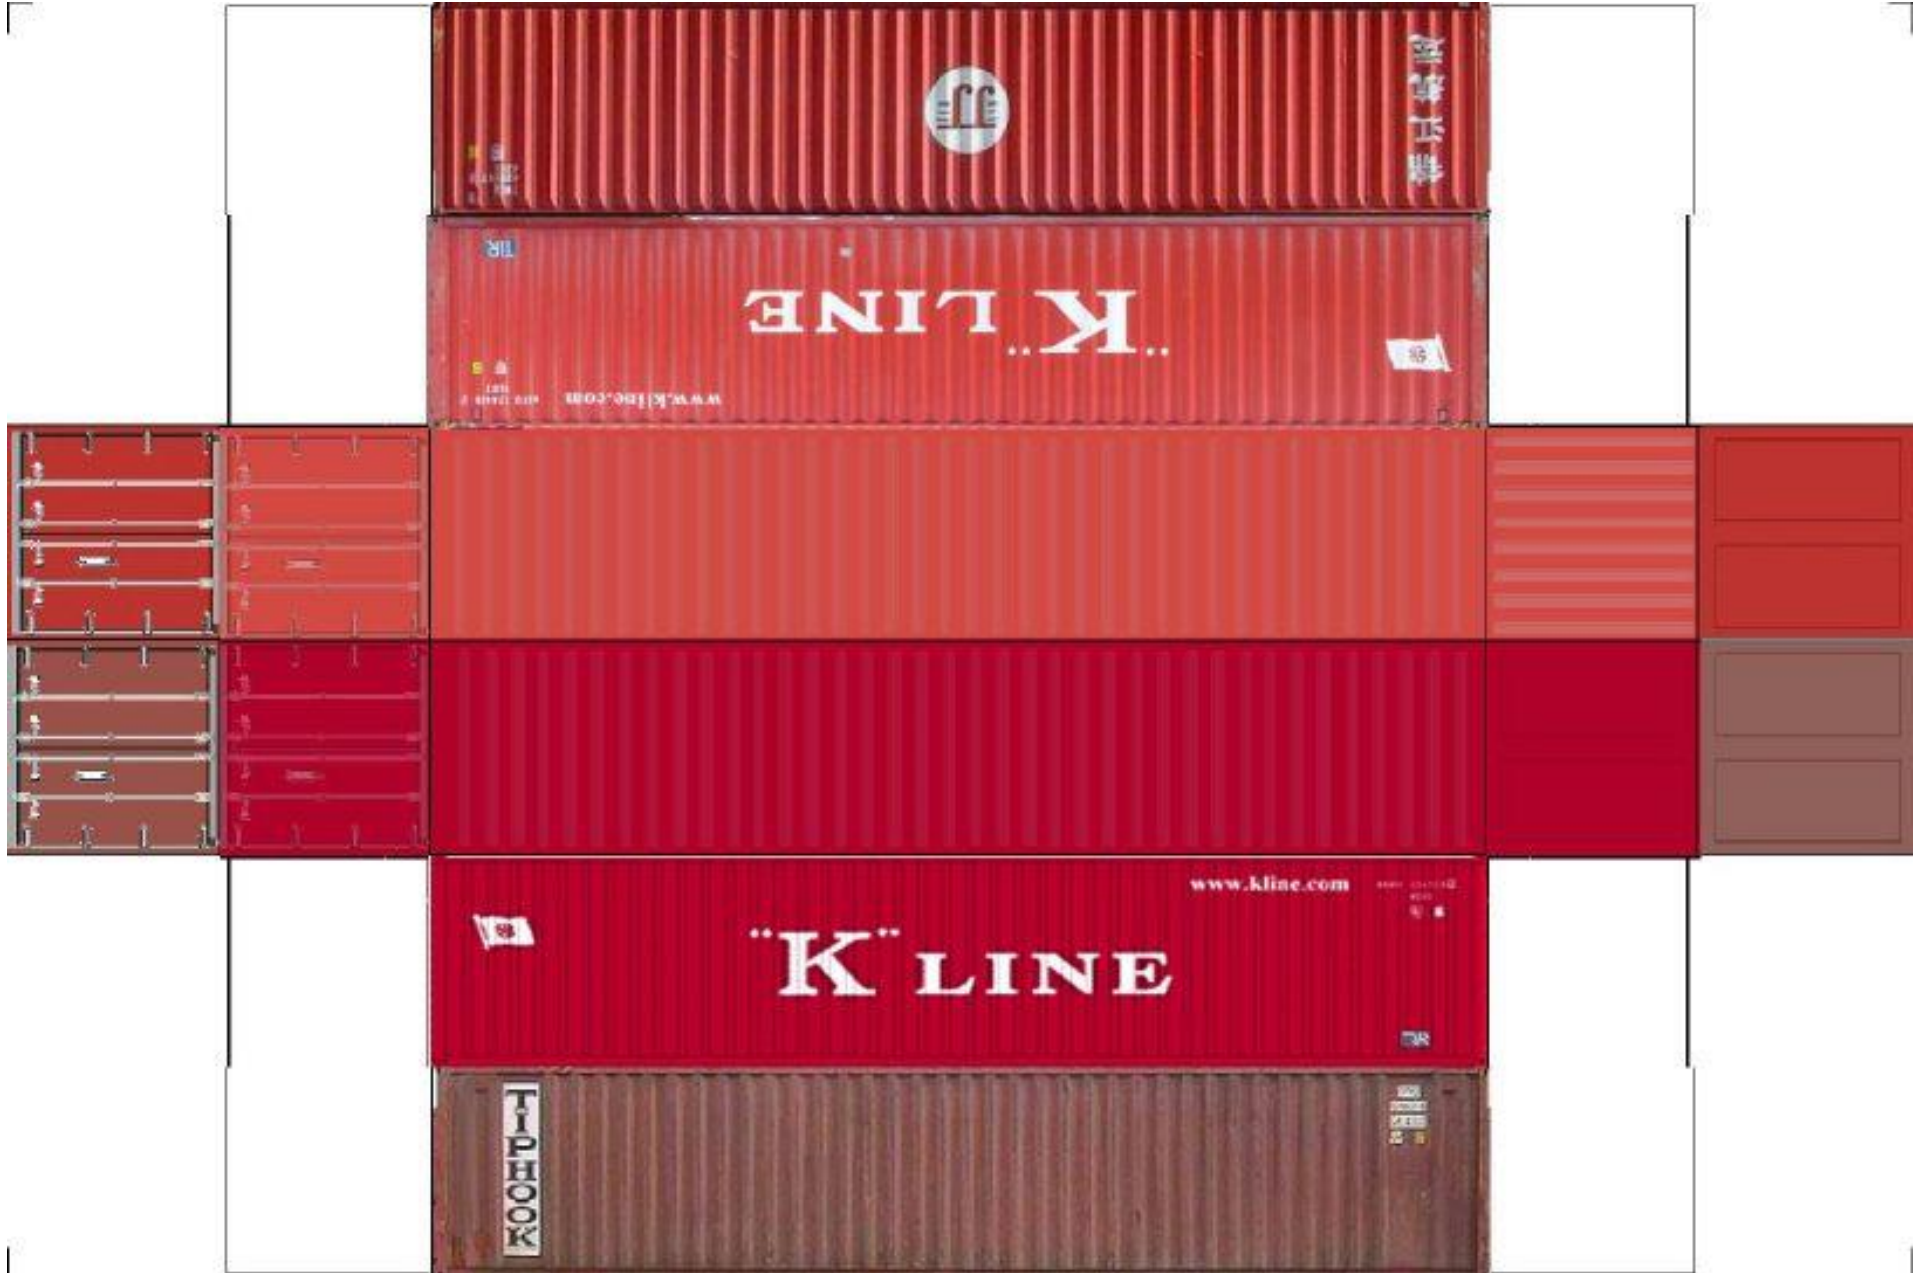

BUILD YOUR OWN (HO SCALE) 40ft STACK SHIPPING CONTAINERS 4 in 1

For the best results print on 110 lb printable card stock and set your printer on high quality printing.

BUILD YOUR OWN (40ft STACK SHIPPING CONTAINERS 4 in 1) HO SCALE

Drawn By
www.krafttrains.com

[View Instructional Video](#)