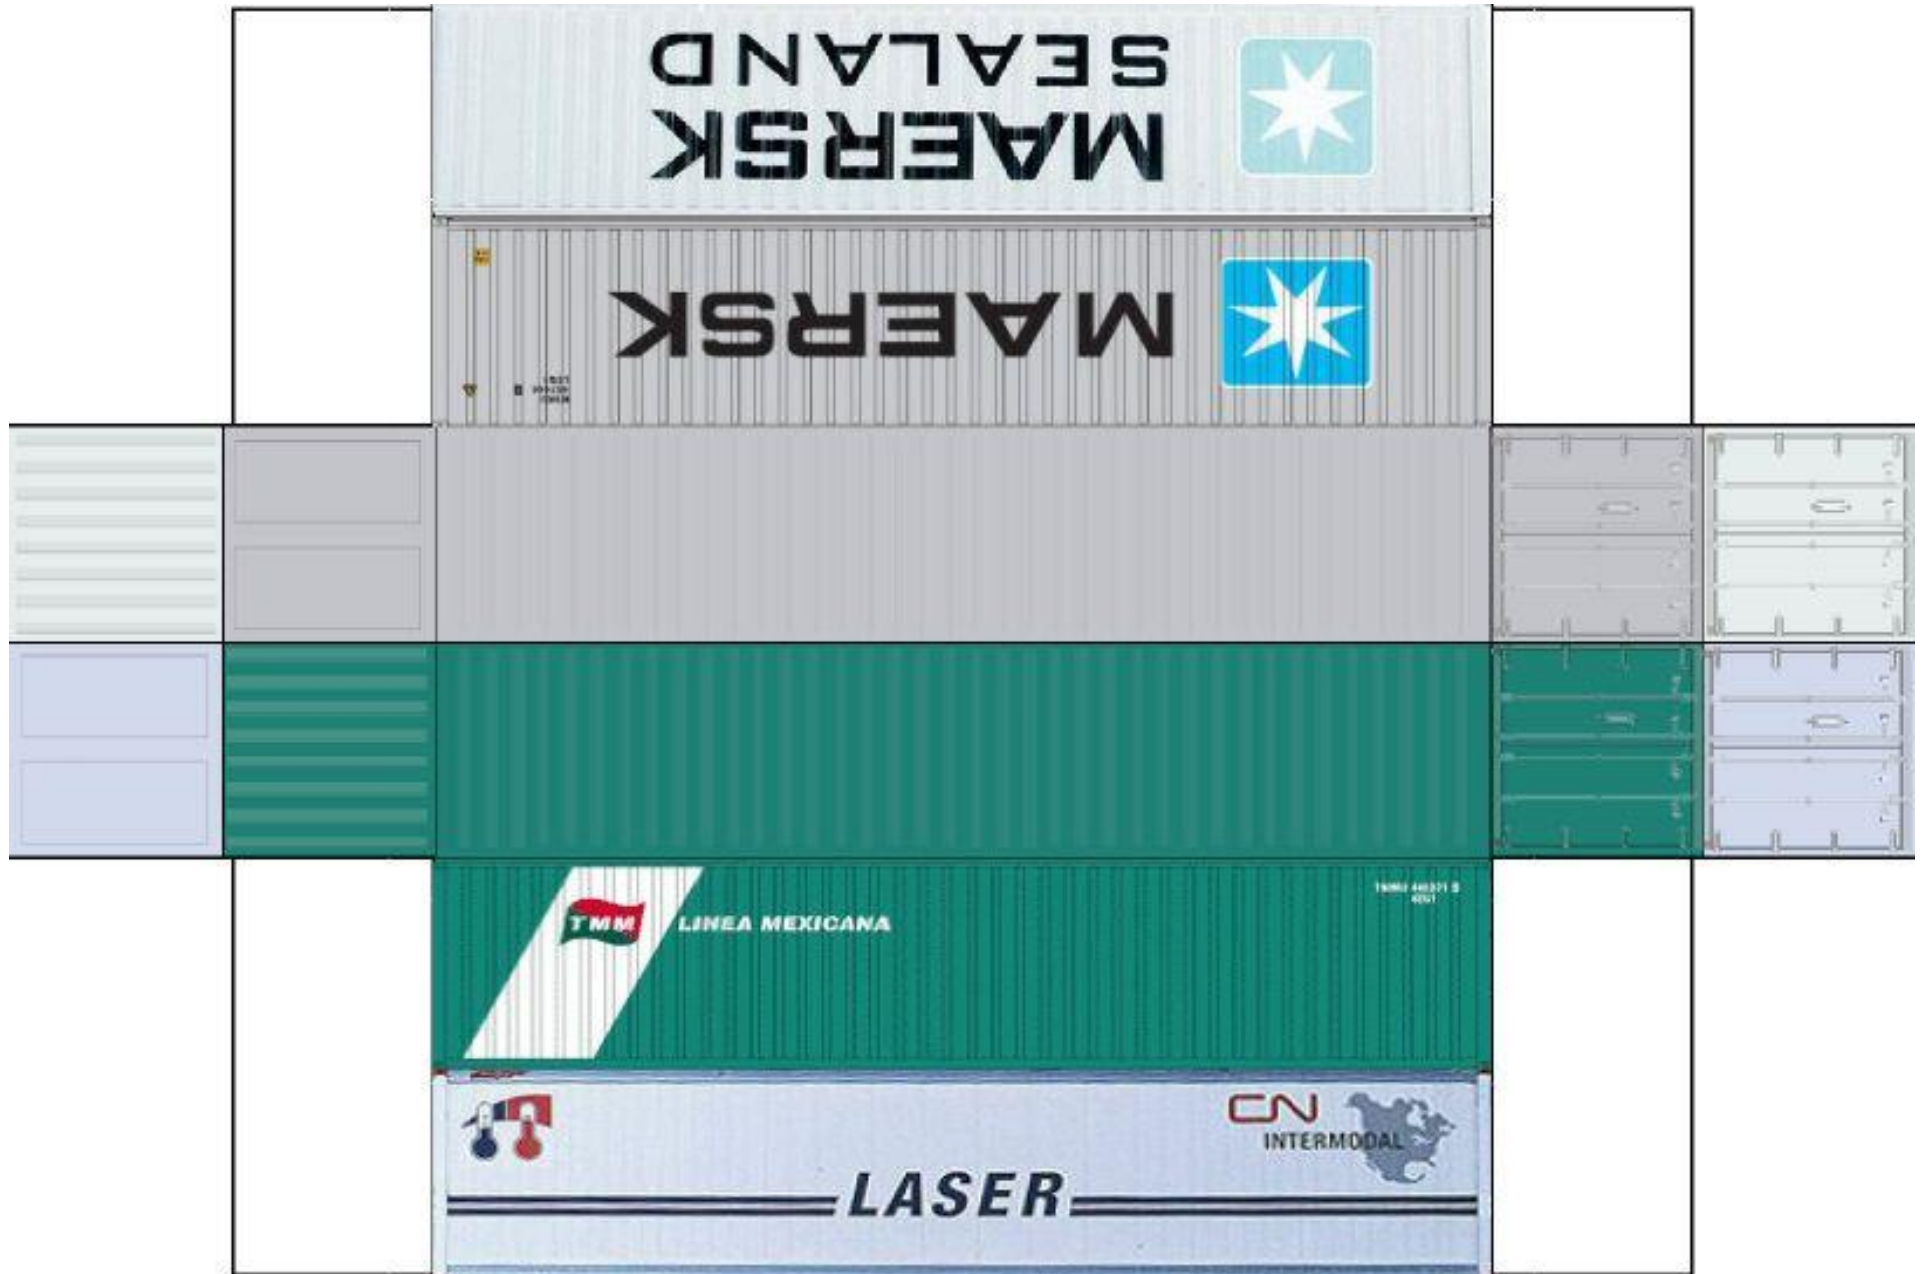

BUILD YOUR OWN (40ft STACK SHIPPING CONTAINERS 4 in 1) HO SCALE

Drawn By
www.krafttrains.com

[View Instructional Video](#)

BUILD YOUR OWN (HO SCALE) 40ft STACK SHIPPING CONTAINERS 4 in 1

For the best results print on 110 lb printable card stock and set your printer on high quality printing.