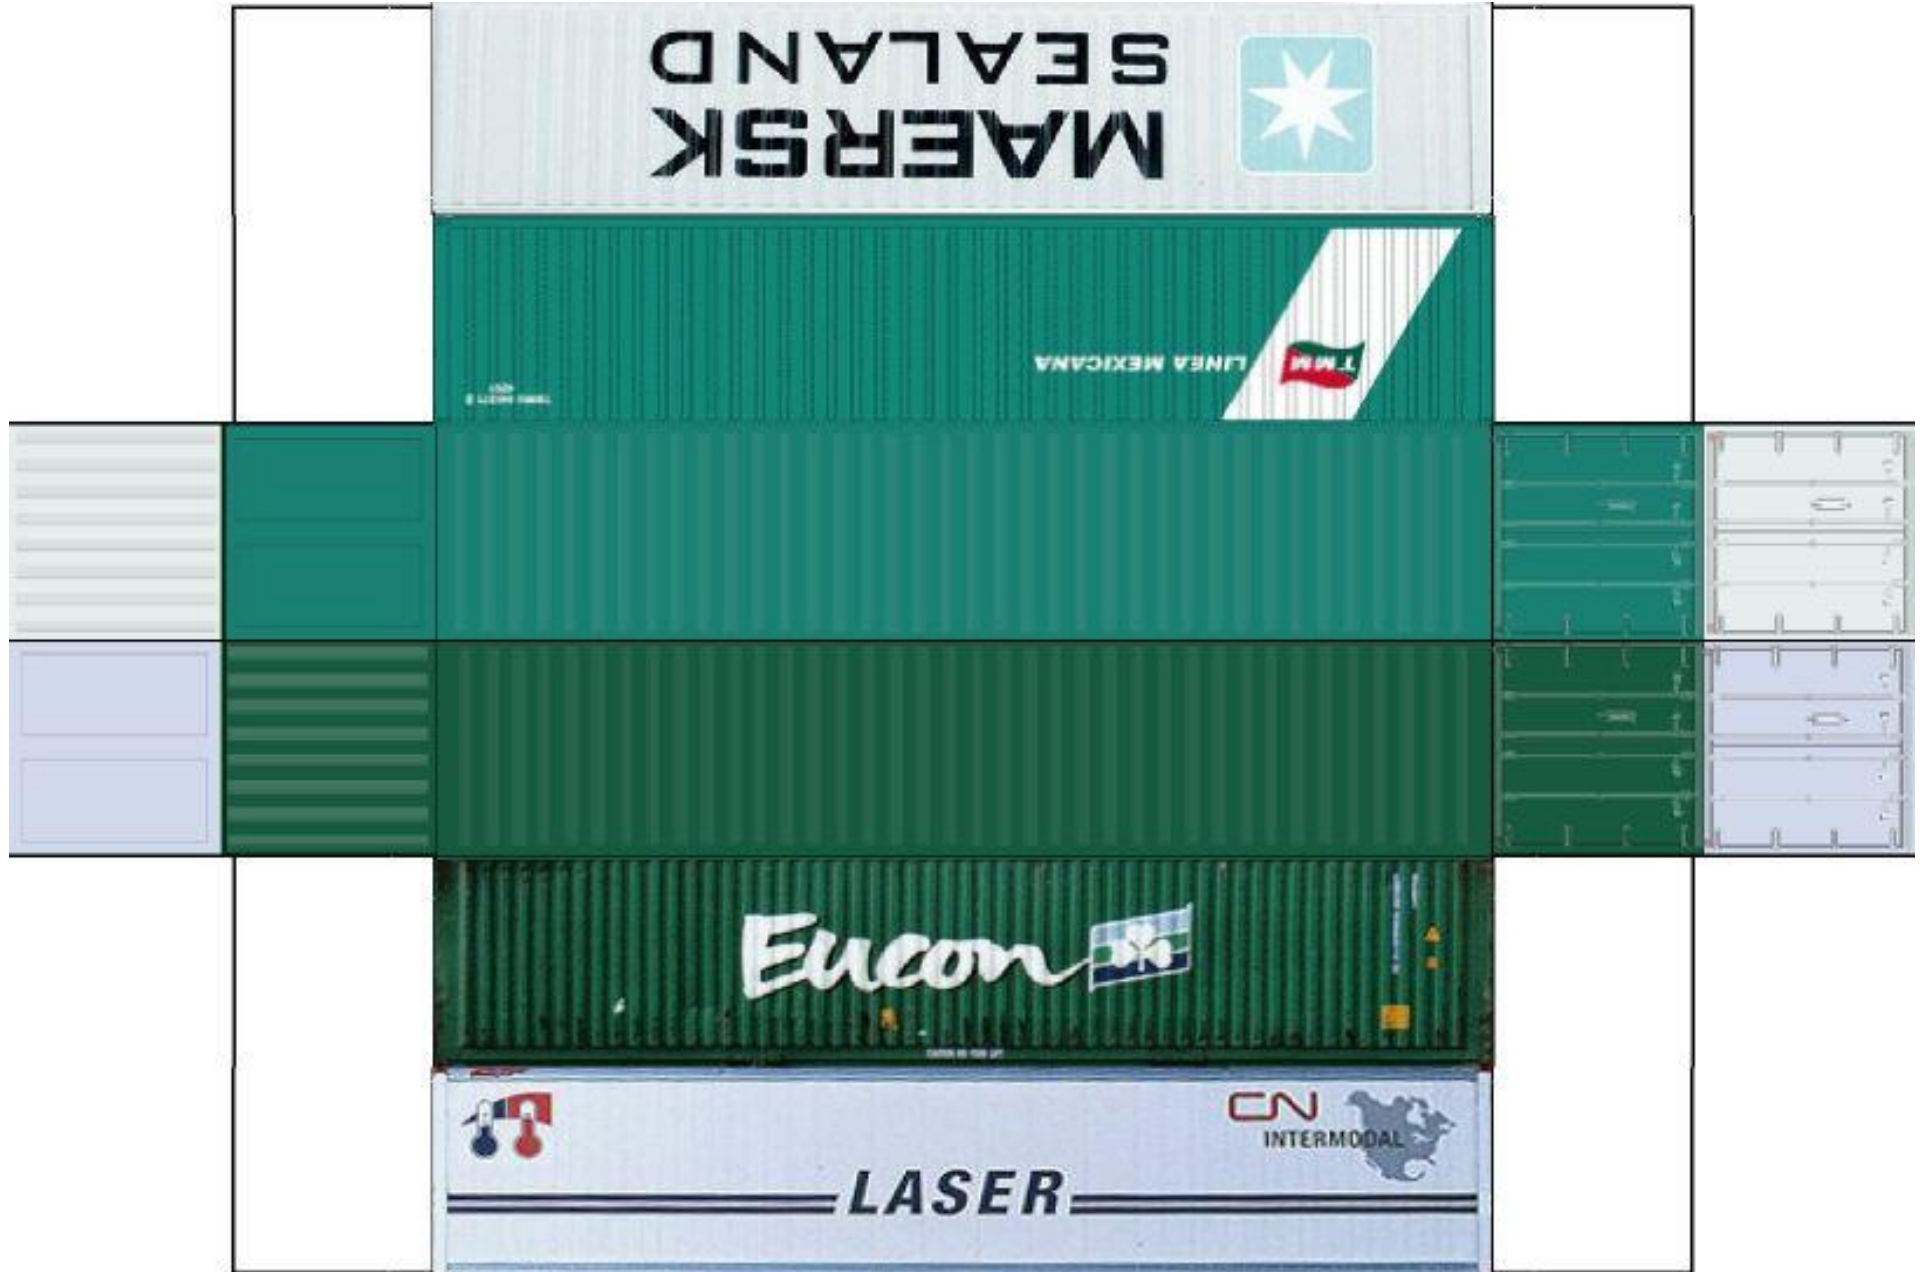

BUILD YOUR OWN (HO SCALE) 40ft STACK SHIPPING CONTAINERS 4 in 1

For the best results print on 110 lb printable card stock and set your printer on high quality printing.

BUILD YOUR OWN (40ft STACK SHIPPING CONTAINERS 4 in 1) HO SCALE

Drawn By
www.krafttrains.com

[View Instructional Video](#)