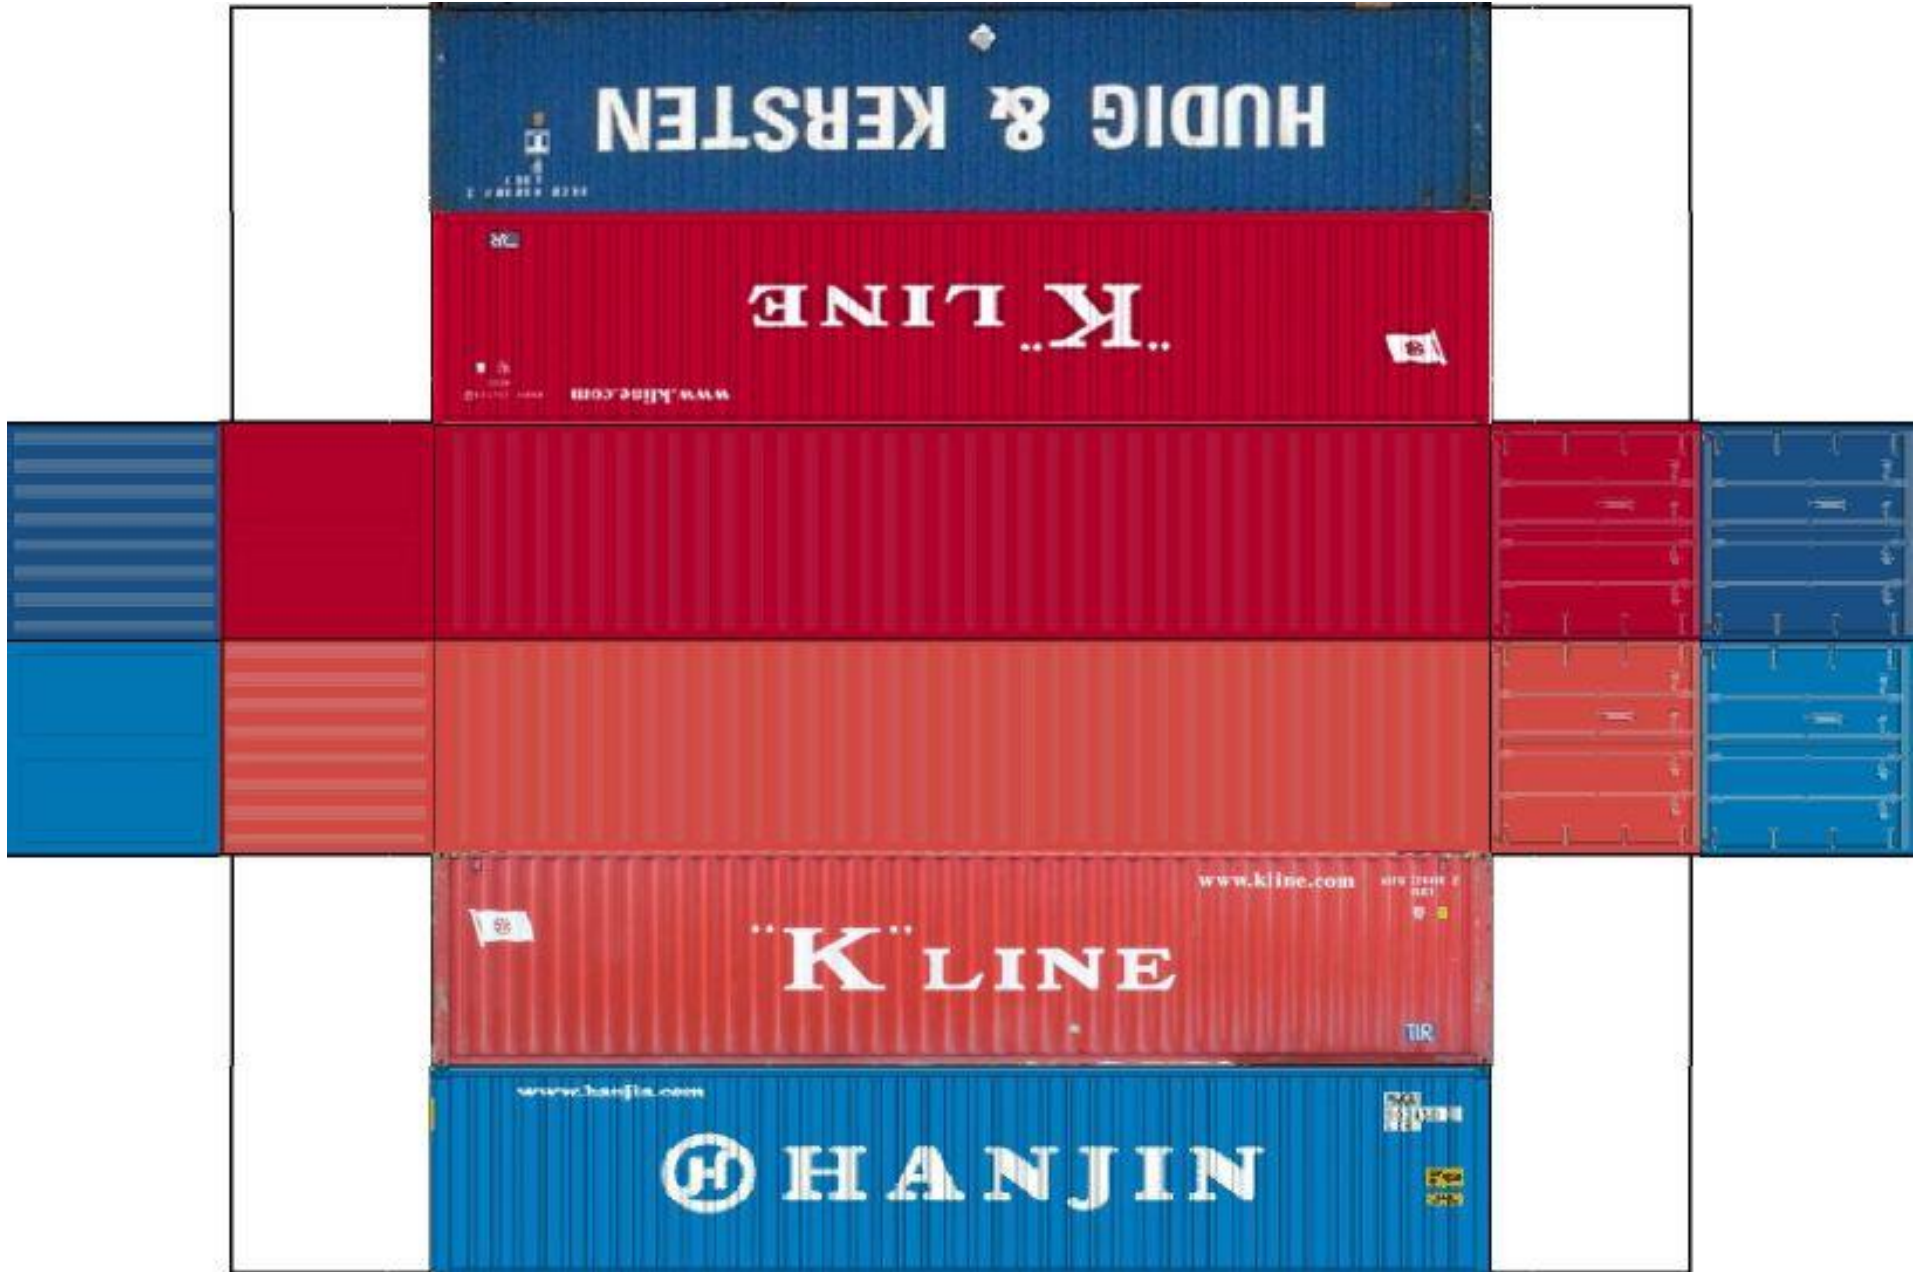

BUILD YOUR OWN (40ft STACK SHIPPING CONTAINERS 4 in 1) HO SCALE

Drawn By
www.krafttrains.com

[View Instructional Video](#)

BUILD YOUR OWN (HO SCALE) 40ft STACK SHIPPING CONTAINERS 4 in 1

For the best results print on 110 lb printable card stock and set your printer on high quality printing.