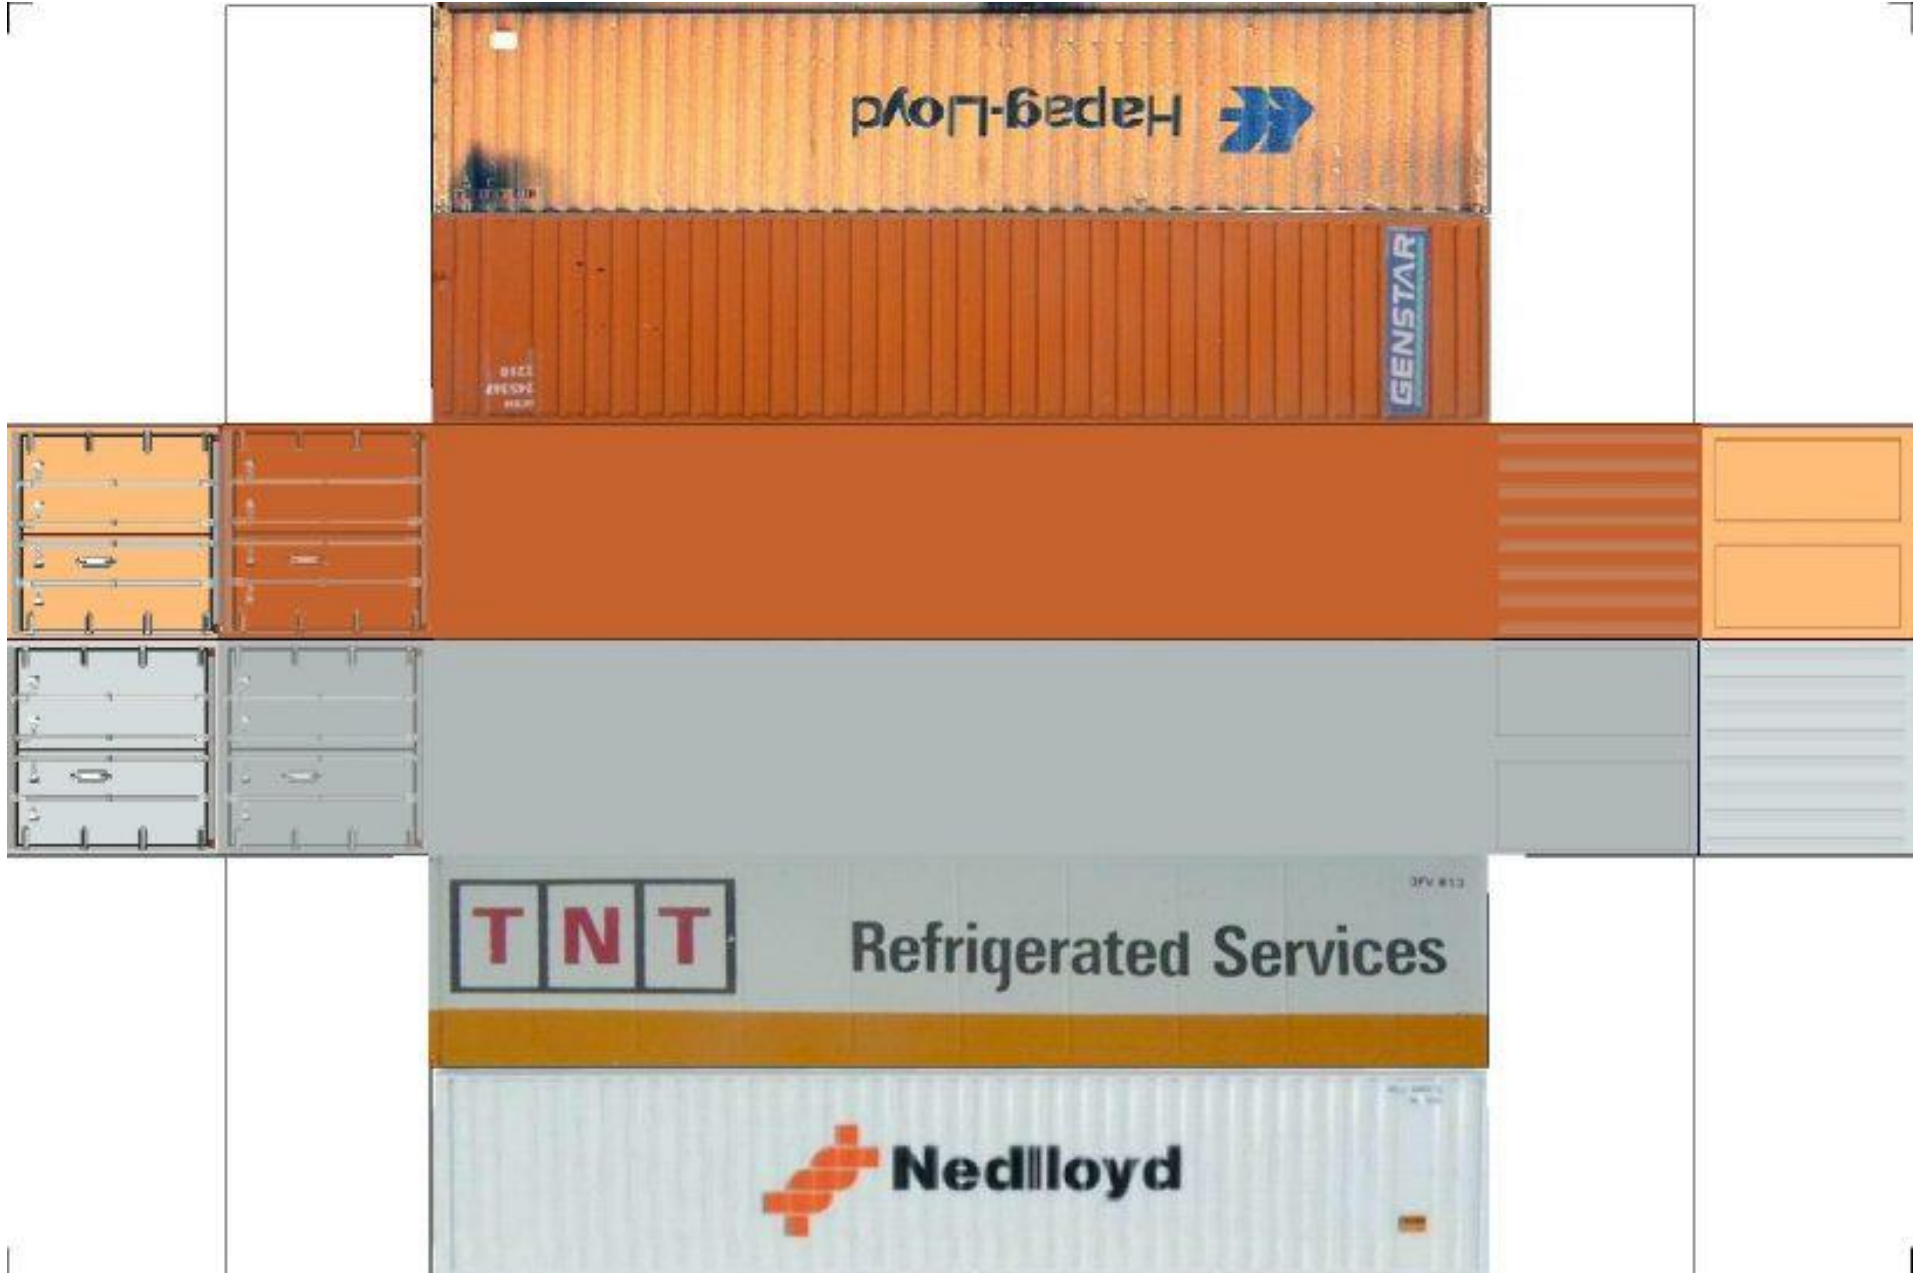

BUILD YOUR OWN (HO SCALE) 40ft STACK SHIPPING CONTAINERS 4 in 1

For the best results print on 110 lb printable card stock and set your printer on high quality printing.

BUILD YOUR OWN (40ft STACK SHIPPING CONTAINERS 4 in 1) HO SCALE

Drawn By
www.krafttrains.com

[View Instructional Video](#)