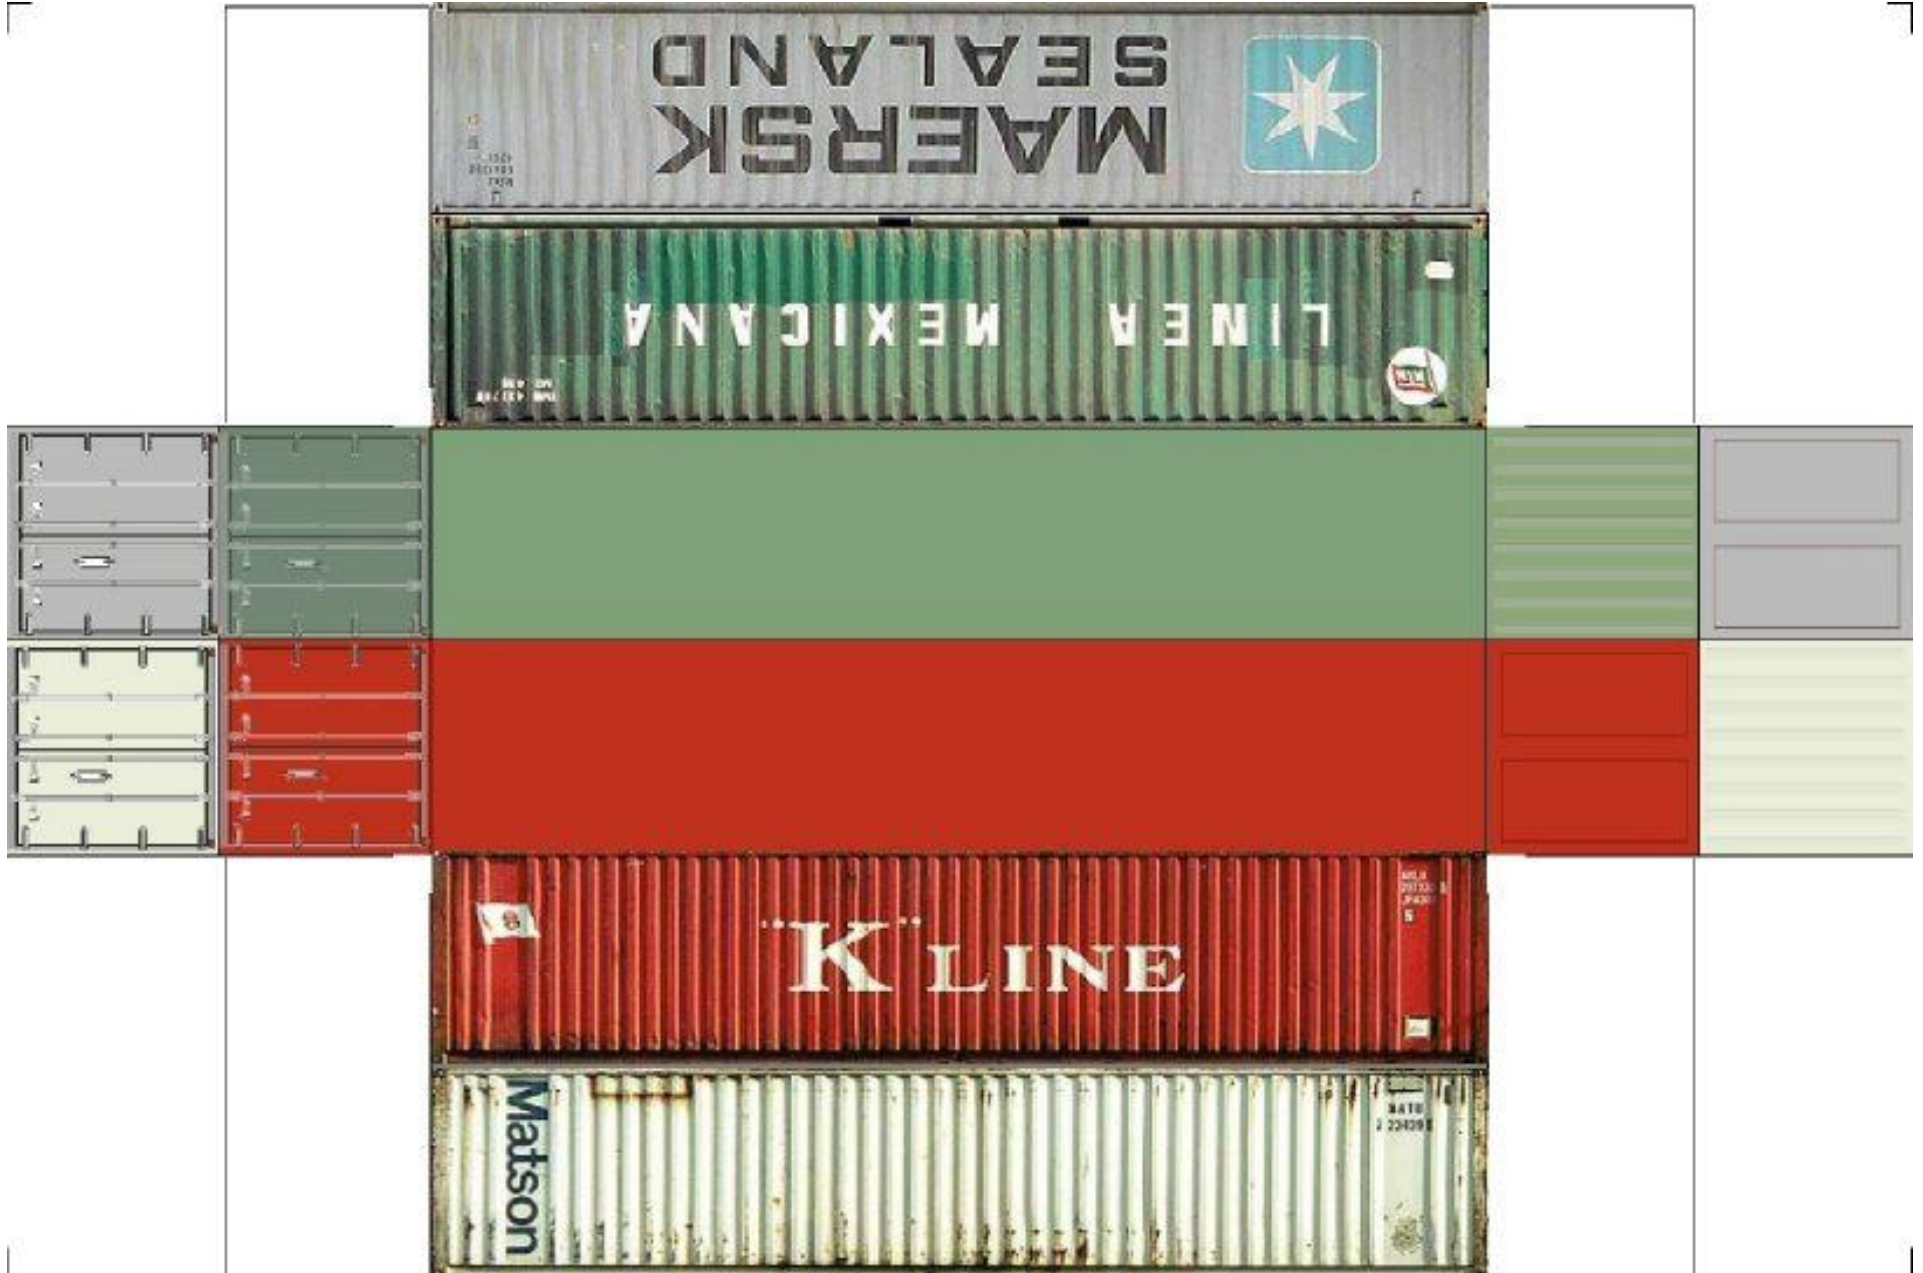

BUILD YOUR OWN (HO SCALE) 40ft STACK SHIPPING CONTAINERS 4 in 1

For the best results print on 110 lb printable card stock and set your printer on high quality printing.

BUILD YOUR OWN (40ft STACK SHIPPING CONTAINERS 4 in 1) HO SCALE

BUILD YOUR OWN (40ft STACK SHIPPING CONTAINERS 4 in 1) HO SCALE

Drawn By
www.krafttrains.com

[View Instructional Video](#)

BUILD YOUR OWN (HO SCALE) 40ft STACK SHIPPING CONTAINERS 4 in 1

For the best results print on 110 lb printable card stock and set your printer on high quality printing.