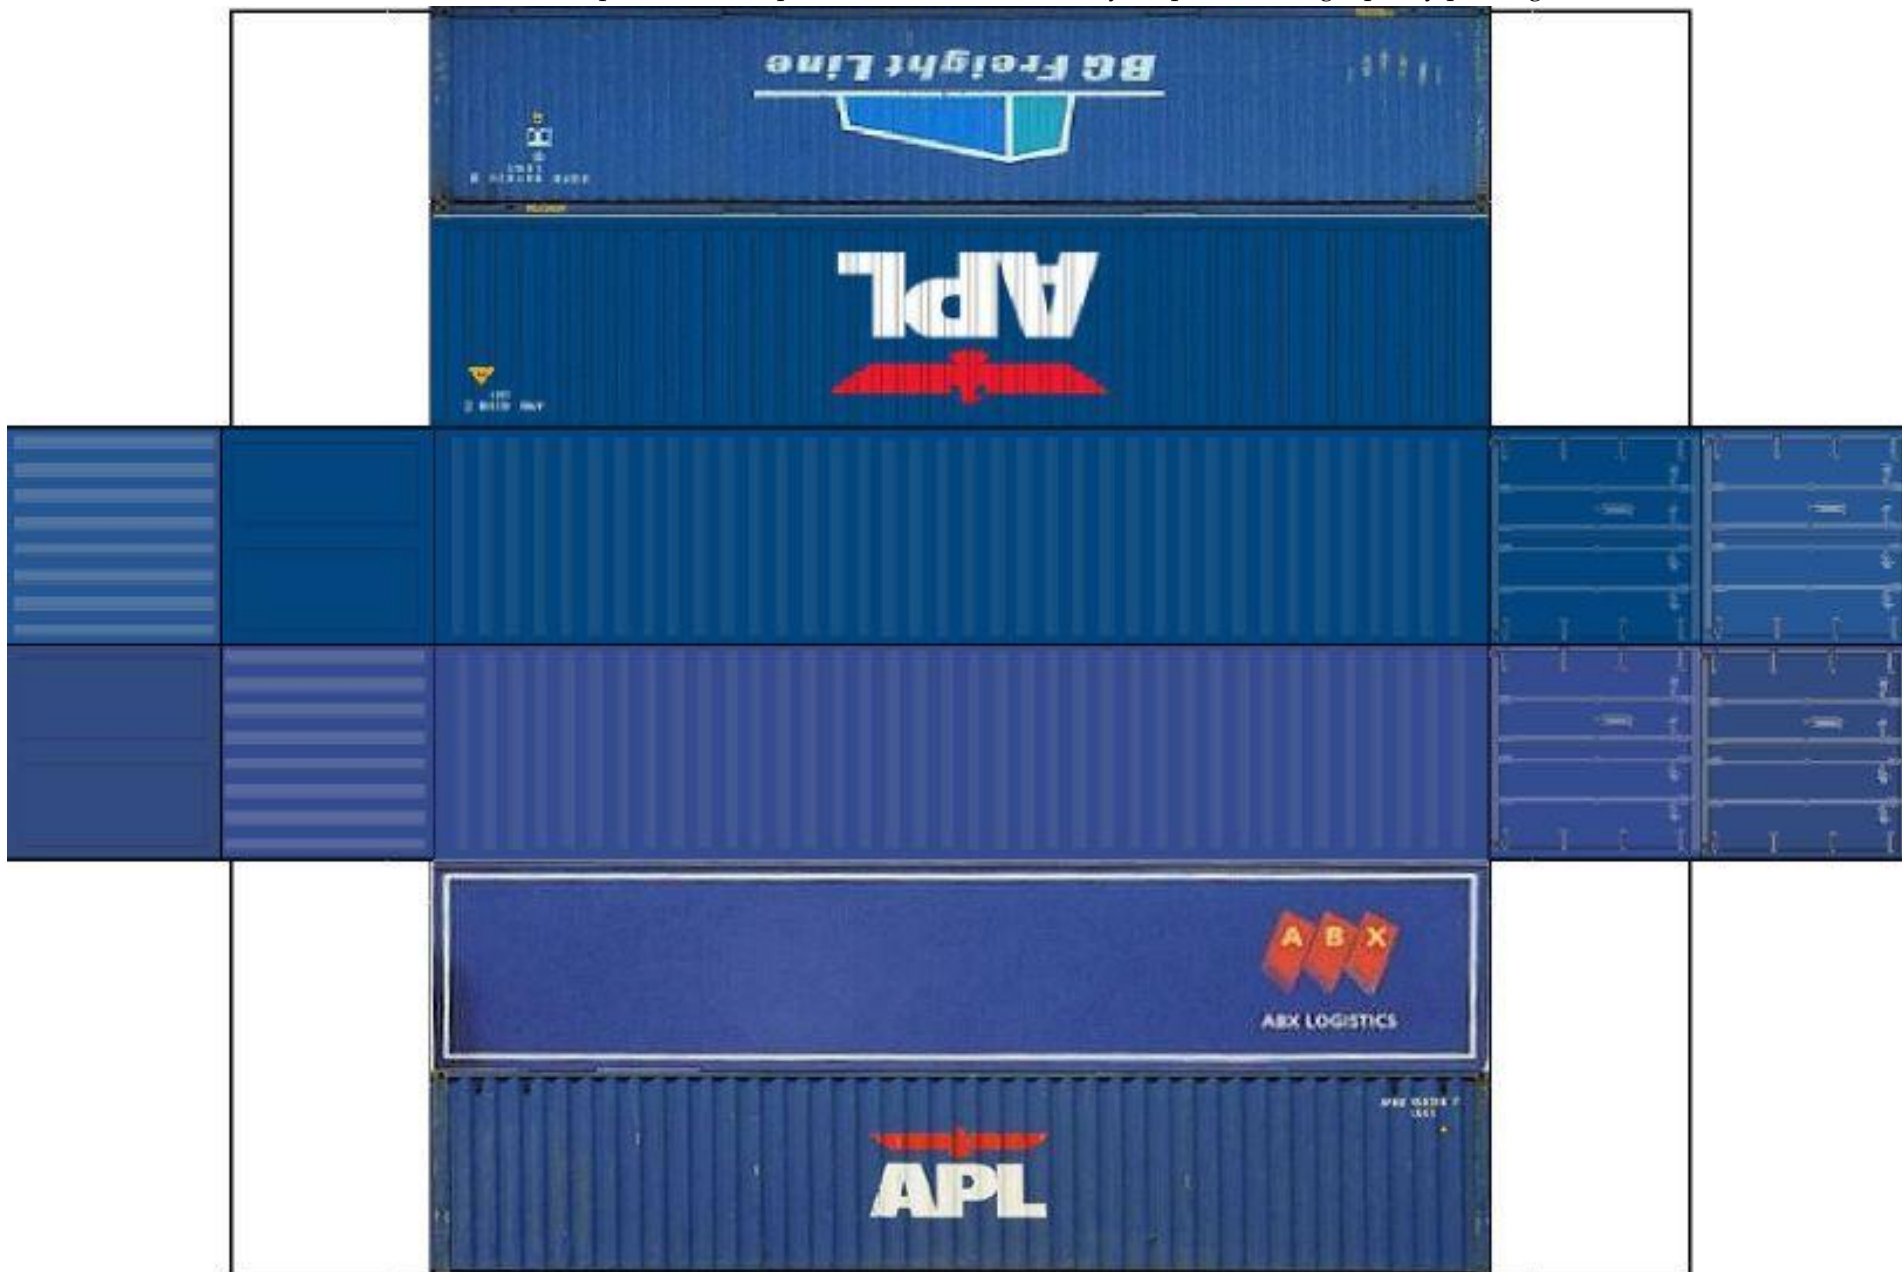

BUILD YOUR OWN (40ft STACK SHIPPING CONTAINERS 4 in 1) HO SCALE

Drawn By
www.krafttrains.com

[View Instructional Video](#)

BUILD YOUR OWN (HO SCALE) 40ft STACK SHIPPING CONTAINERS 4 in 1

For the best results print on 110 lb printable card stock and set your printer on high quality printing.