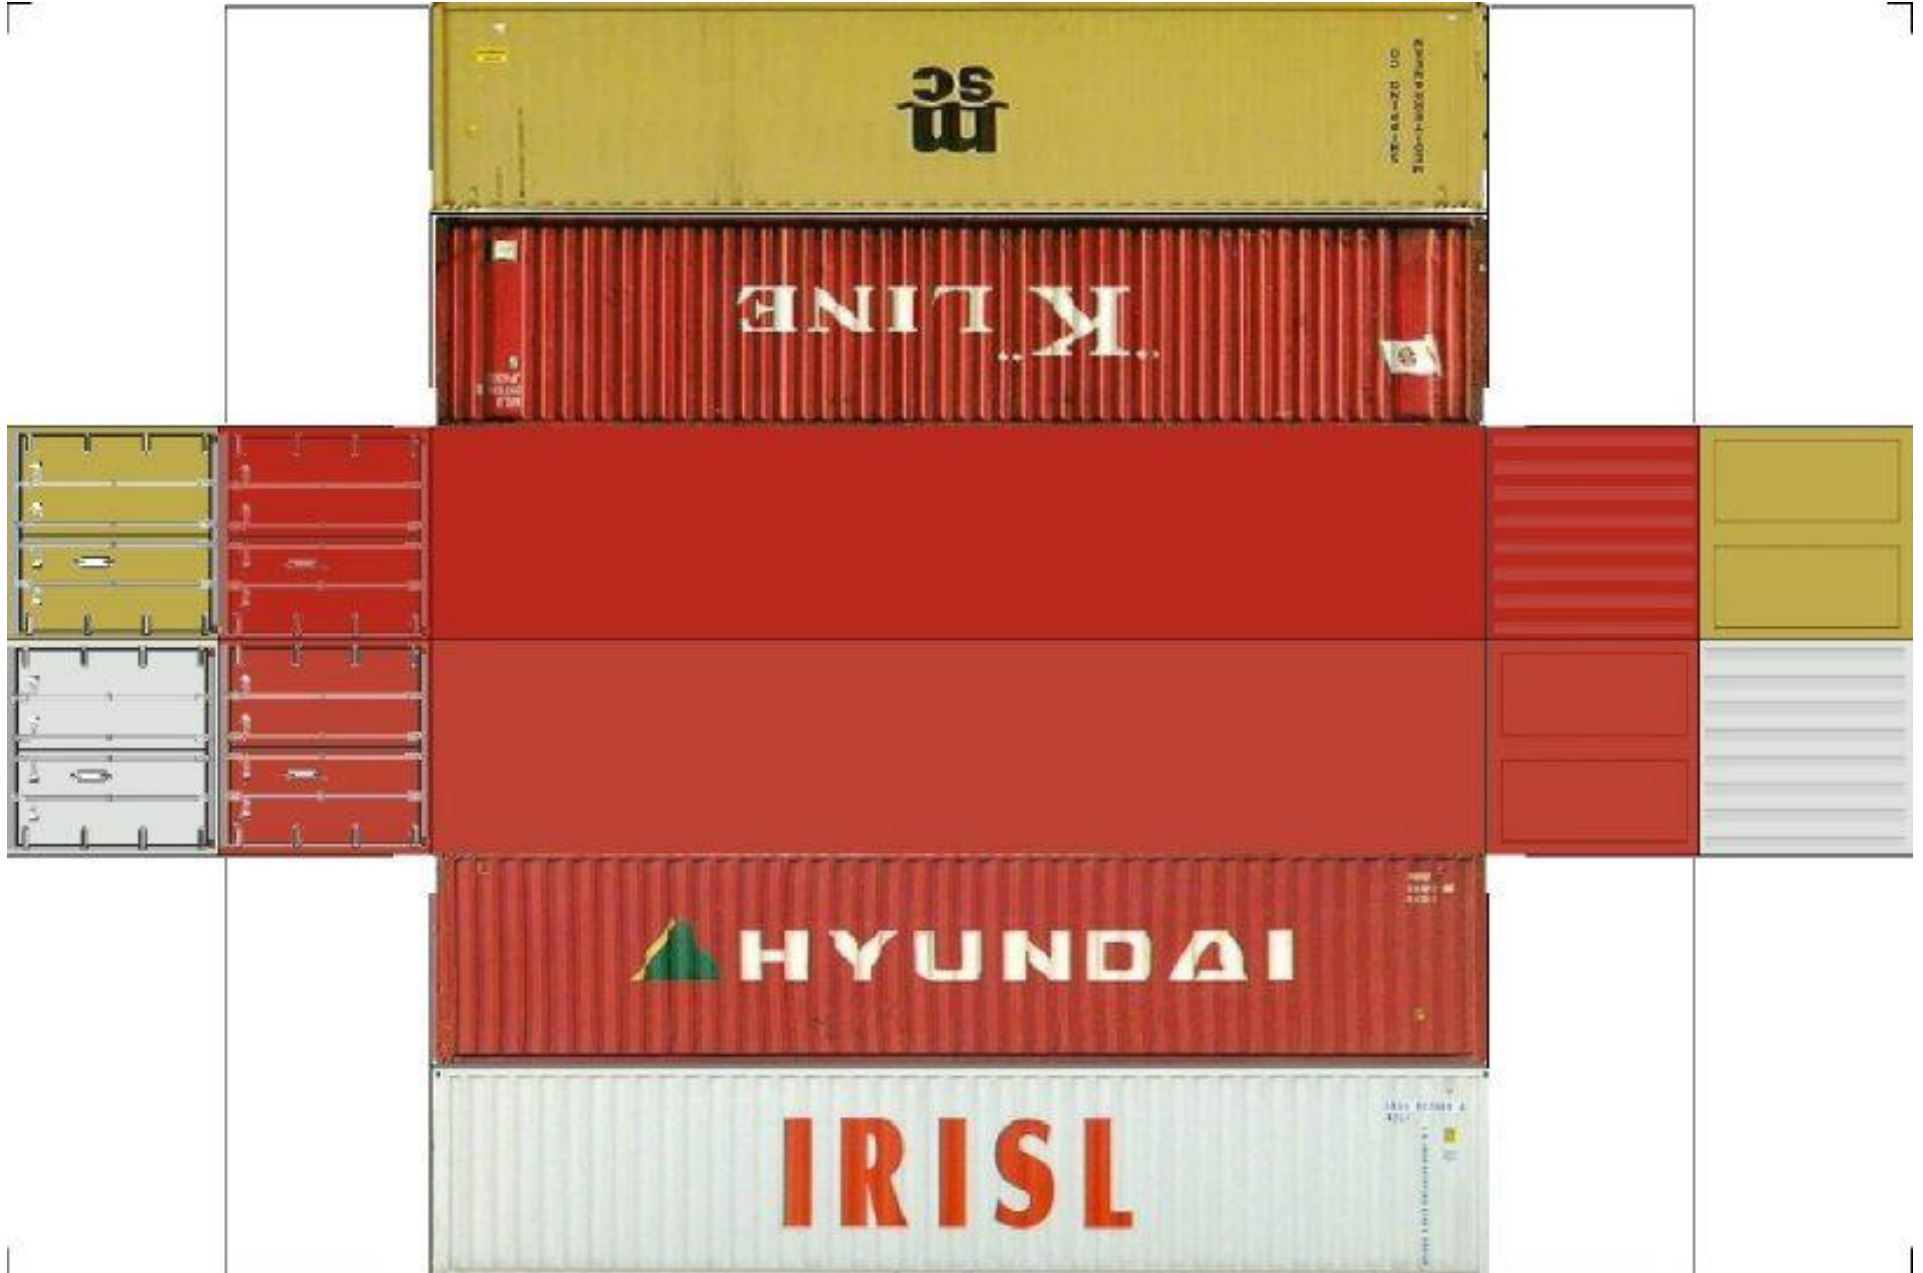

BUILD YOUR OWN (HO SCALE) 40ft STACK SHIPPING CONTAINERS 4 in 1

For the best results print on 110 lb printable card stock and set your printer on high quality printing.

BUILD YOUR OWN (40ft STACK SHIPPING CONTAINERS 4 in 1) HO SCALE

BUILD YOUR OWN (40ft STACK SHIPPING CONTAINERS 4 in 1) HO SCALE

Drawn By
www.krafttrains.com

[View Instructional Video](#)

BUILD YOUR OWN (HO SCALE) 40ft STACK SHIPPING CONTAINERS 4 in 1

For the best results print on 110 lb printable card stock and set your printer on high quality printing.