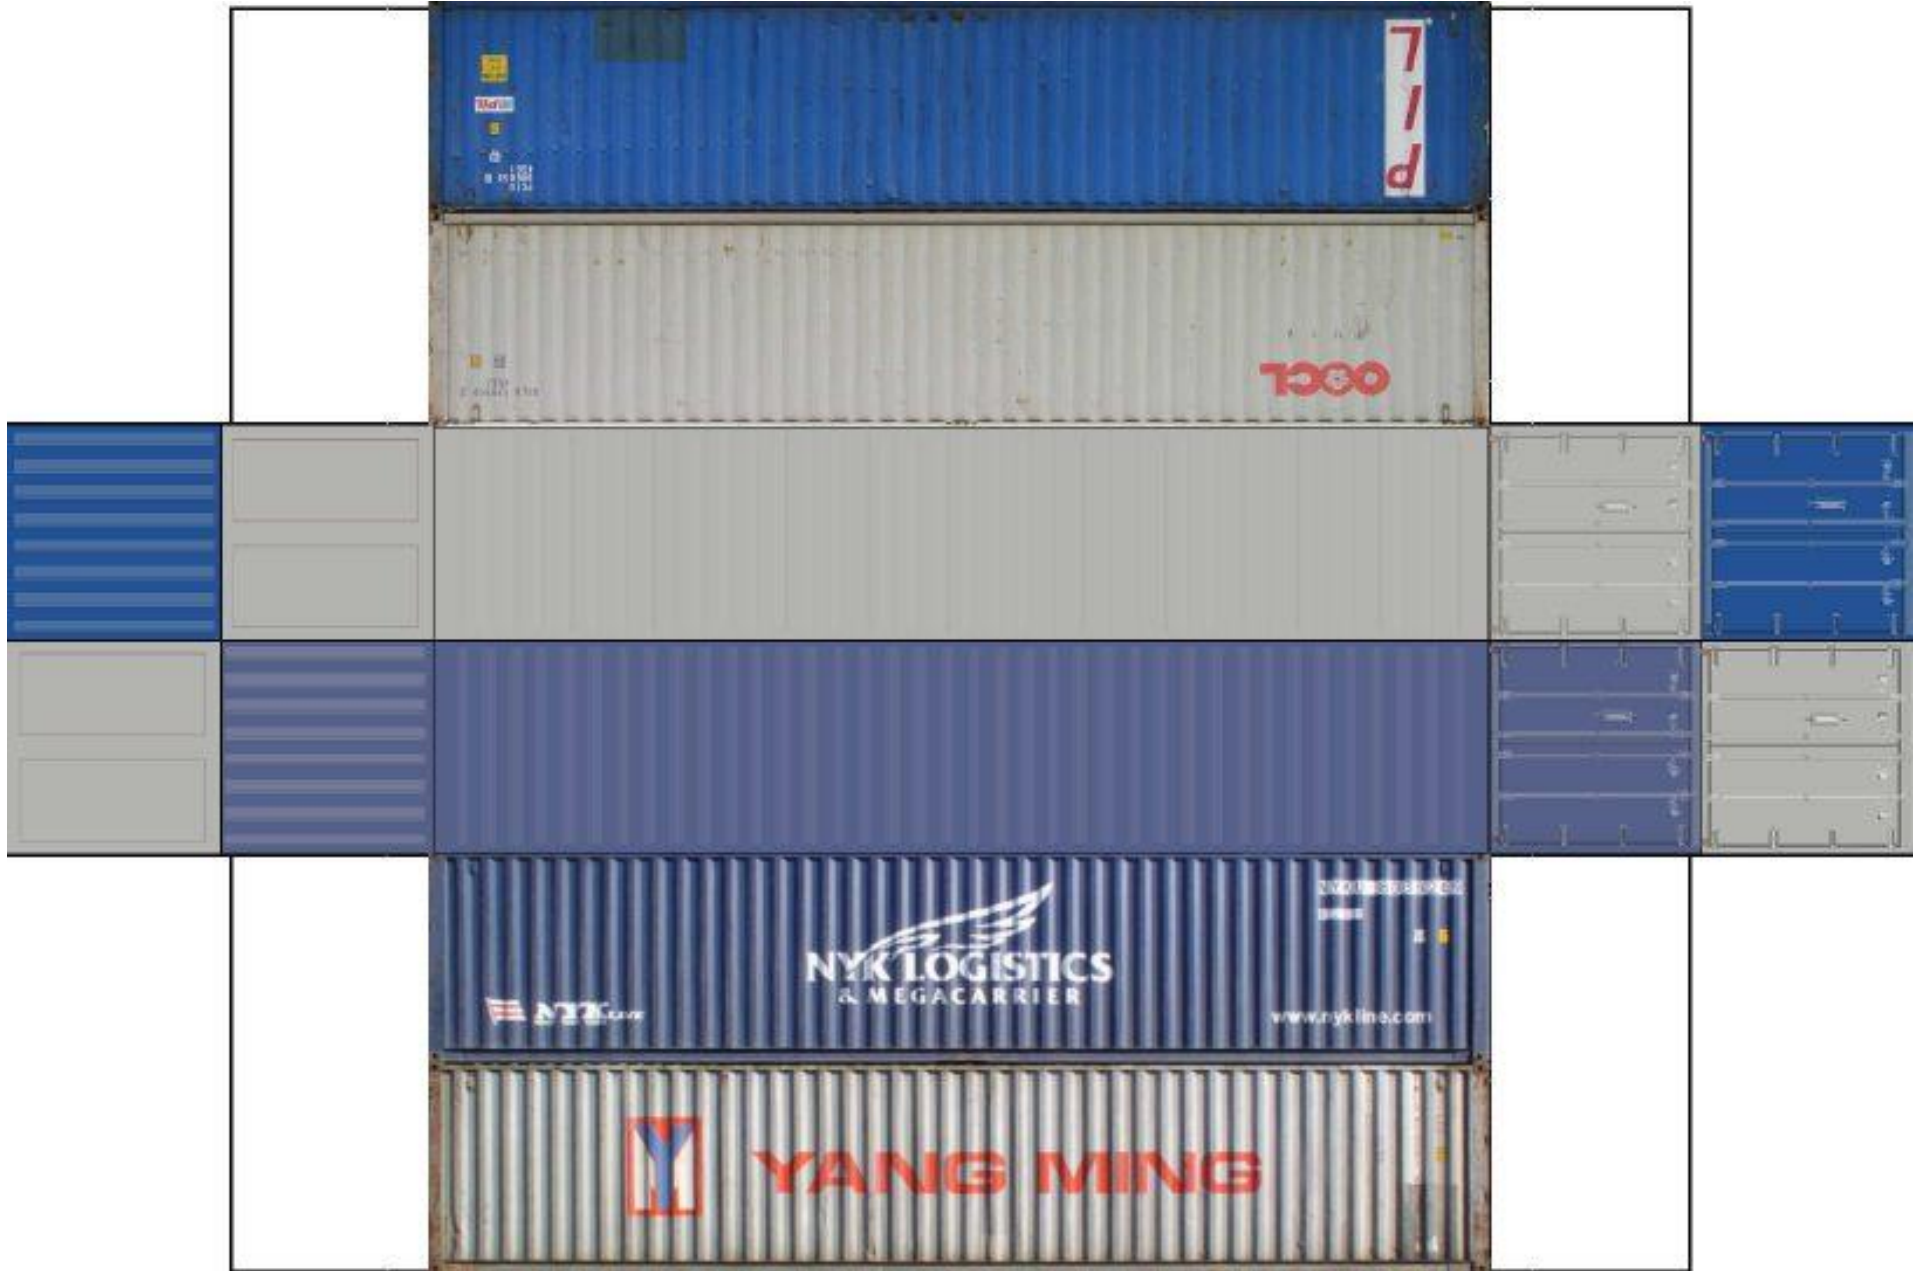

BUILD YOUR OWN (HO SCALE) 40ft STACK SHIPPING CONTAINERS 4 in 1

For the best results print on 110 lb printable card stock and set your printer on high quality printing.

BUILD YOUR OWN (40ft STACK SHIPPING CONTAINERS 4 in 1) HO SCALE

Drawn By
www.krafttrains.com

[View Instructional Video](#)