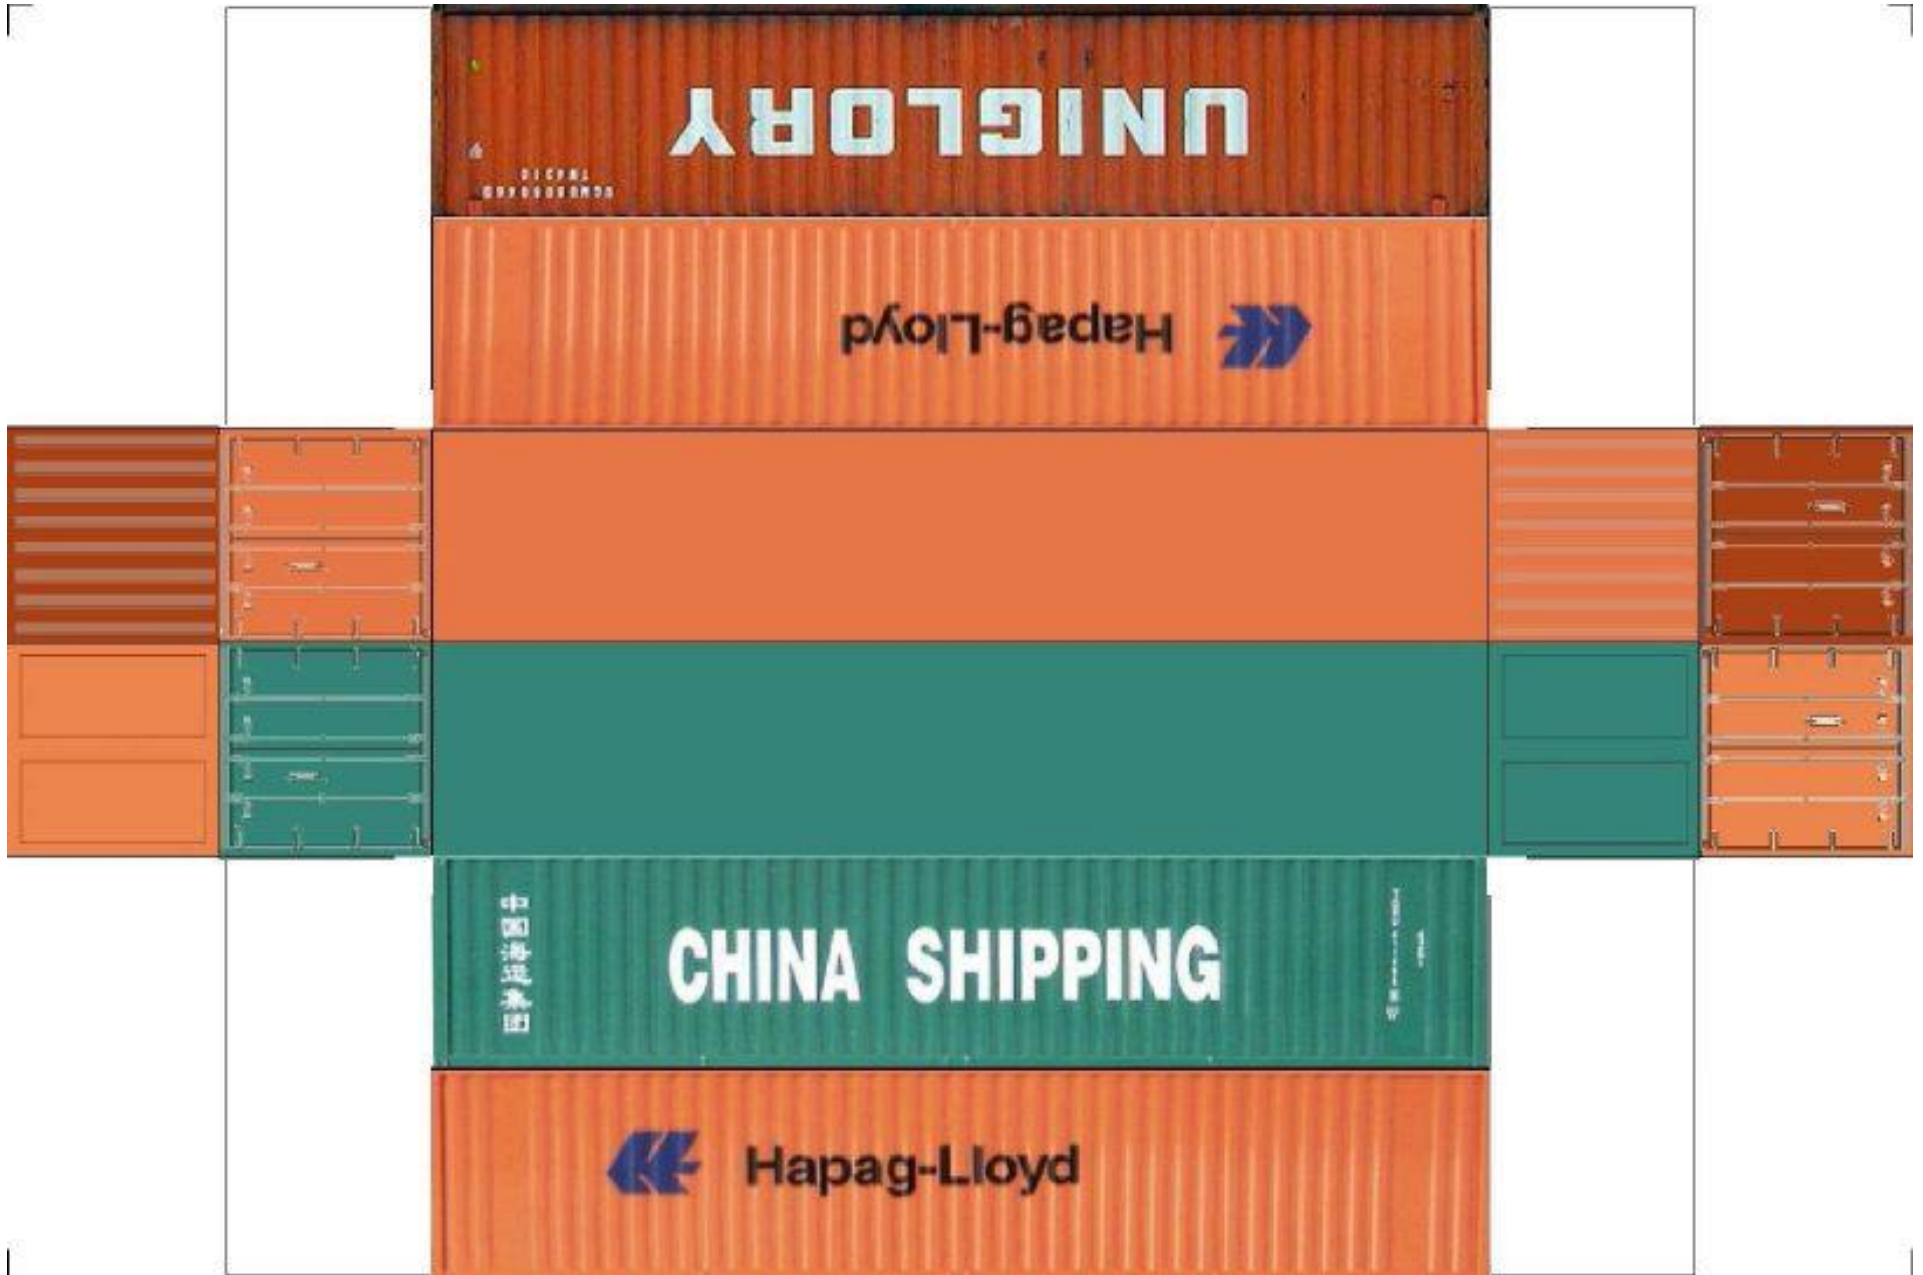

BUILD YOUR OWN (HO SCALE) 40ft STACK SHIPPING CONTAINERS 4 in 1

For the best results print on 110 lb printable card stock and set your printer on high quality printing.

BUILD YOUR OWN (40ft STACK SHIPPING CONTAINERS 4 in 1) HO SCALE

Drawn By
www.krafttrains.com

[View Instructional Video](#)