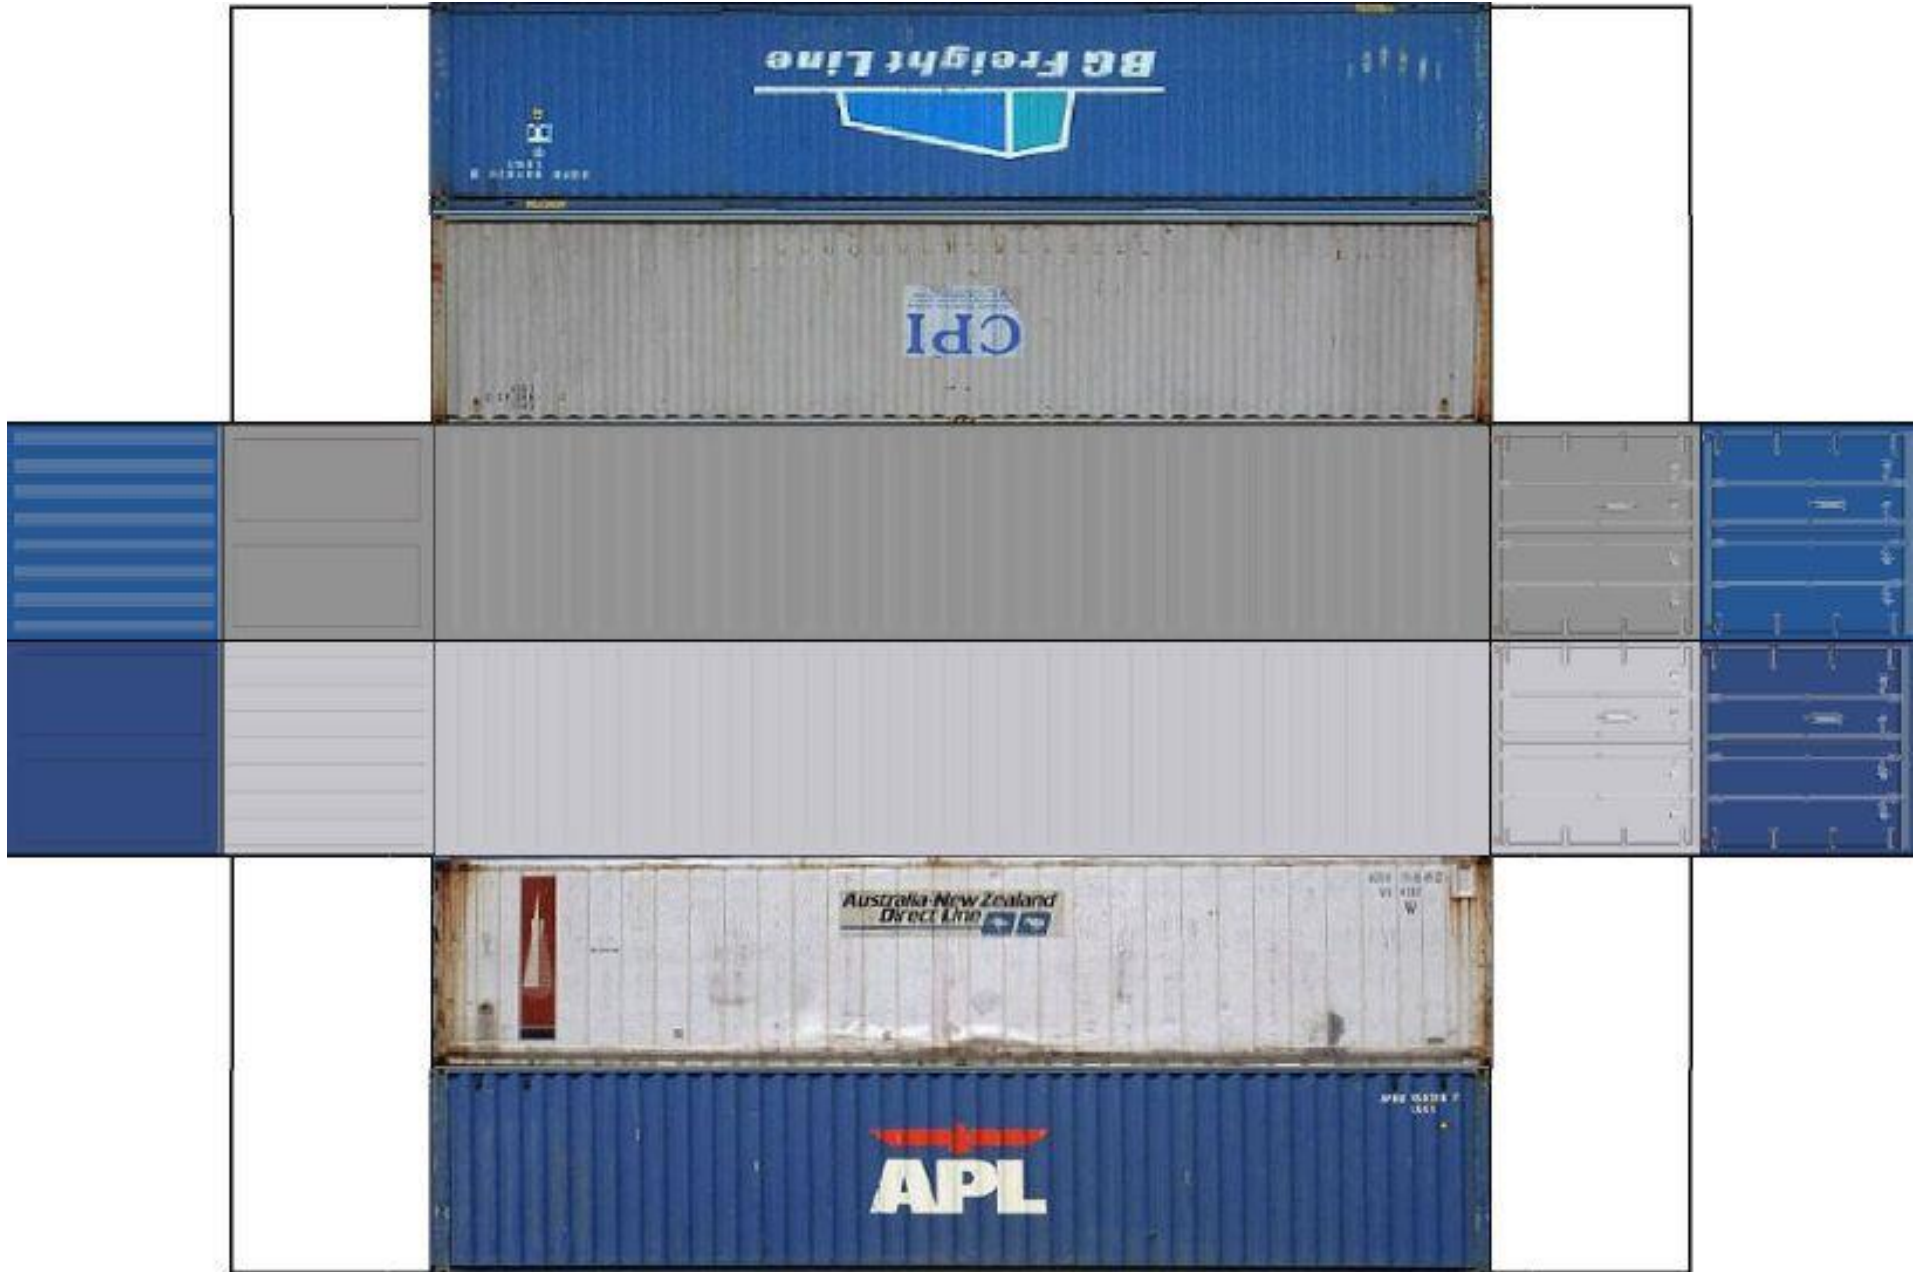

BUILD YOUR OWN (40ft STACK SHIPPING CONTAINERS 4 in 1) HO SCALE

Drawn By
www.krafttrains.com

[View Instructional Video](#)

BUILD YOUR OWN (HO SCALE) 40ft STACK SHIPPING CONTAINERS 4 in 1

For the best results print on 110 lb printable card stock and set your printer on high quality printing.