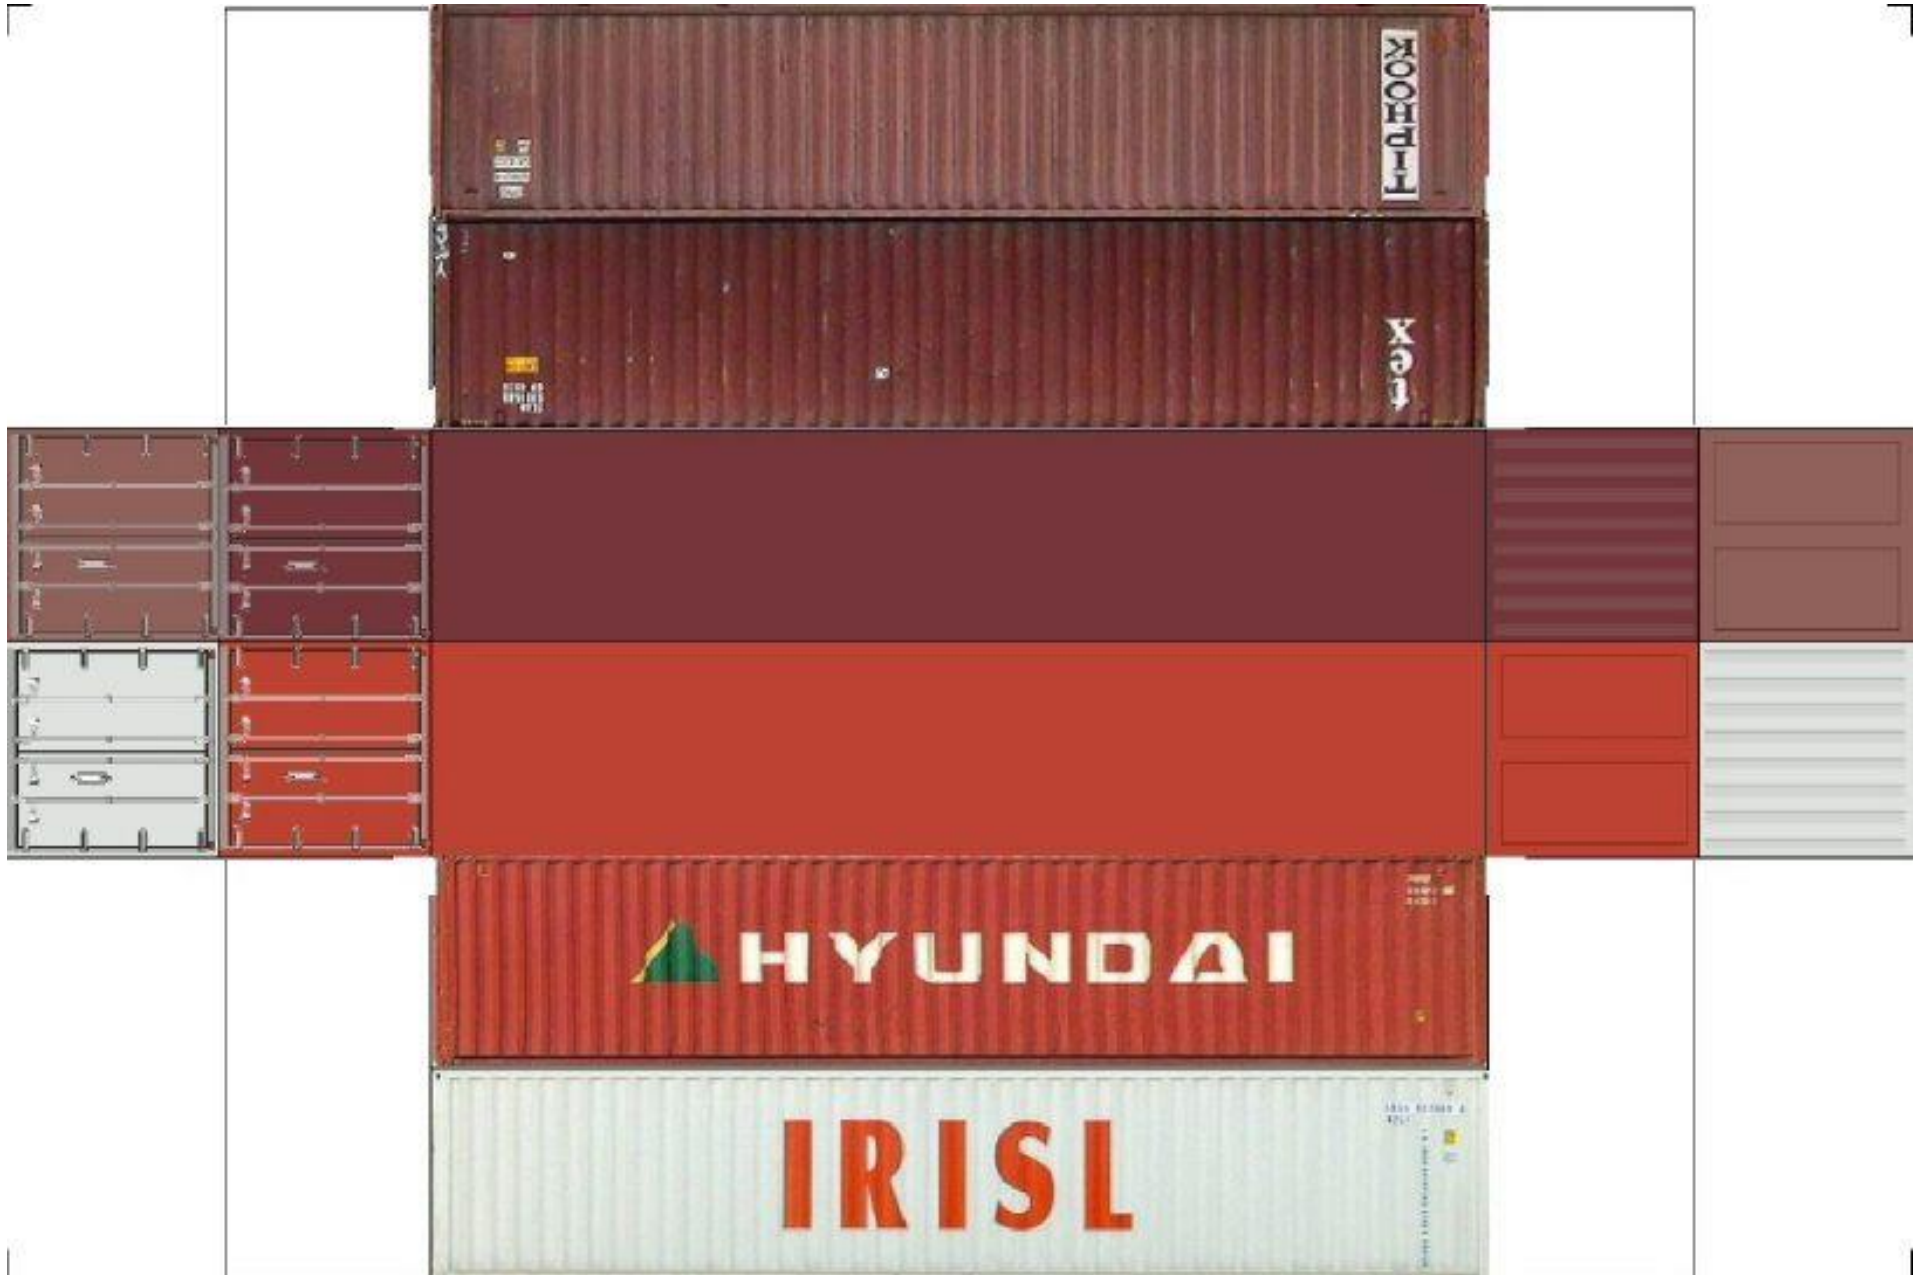

BUILD YOUR OWN (HO SCALE) 40ft STACK SHIPPING CONTAINERS 4 in 1

For the best results print on 110 lb printable card stock and set your printer on high quality printing.

BUILD YOUR OWN (40ft STACK SHIPPING CONTAINERS 4 in 1) HO SCALE

Drawn By
www.krafttrains.com

[View Instructional Video](#)