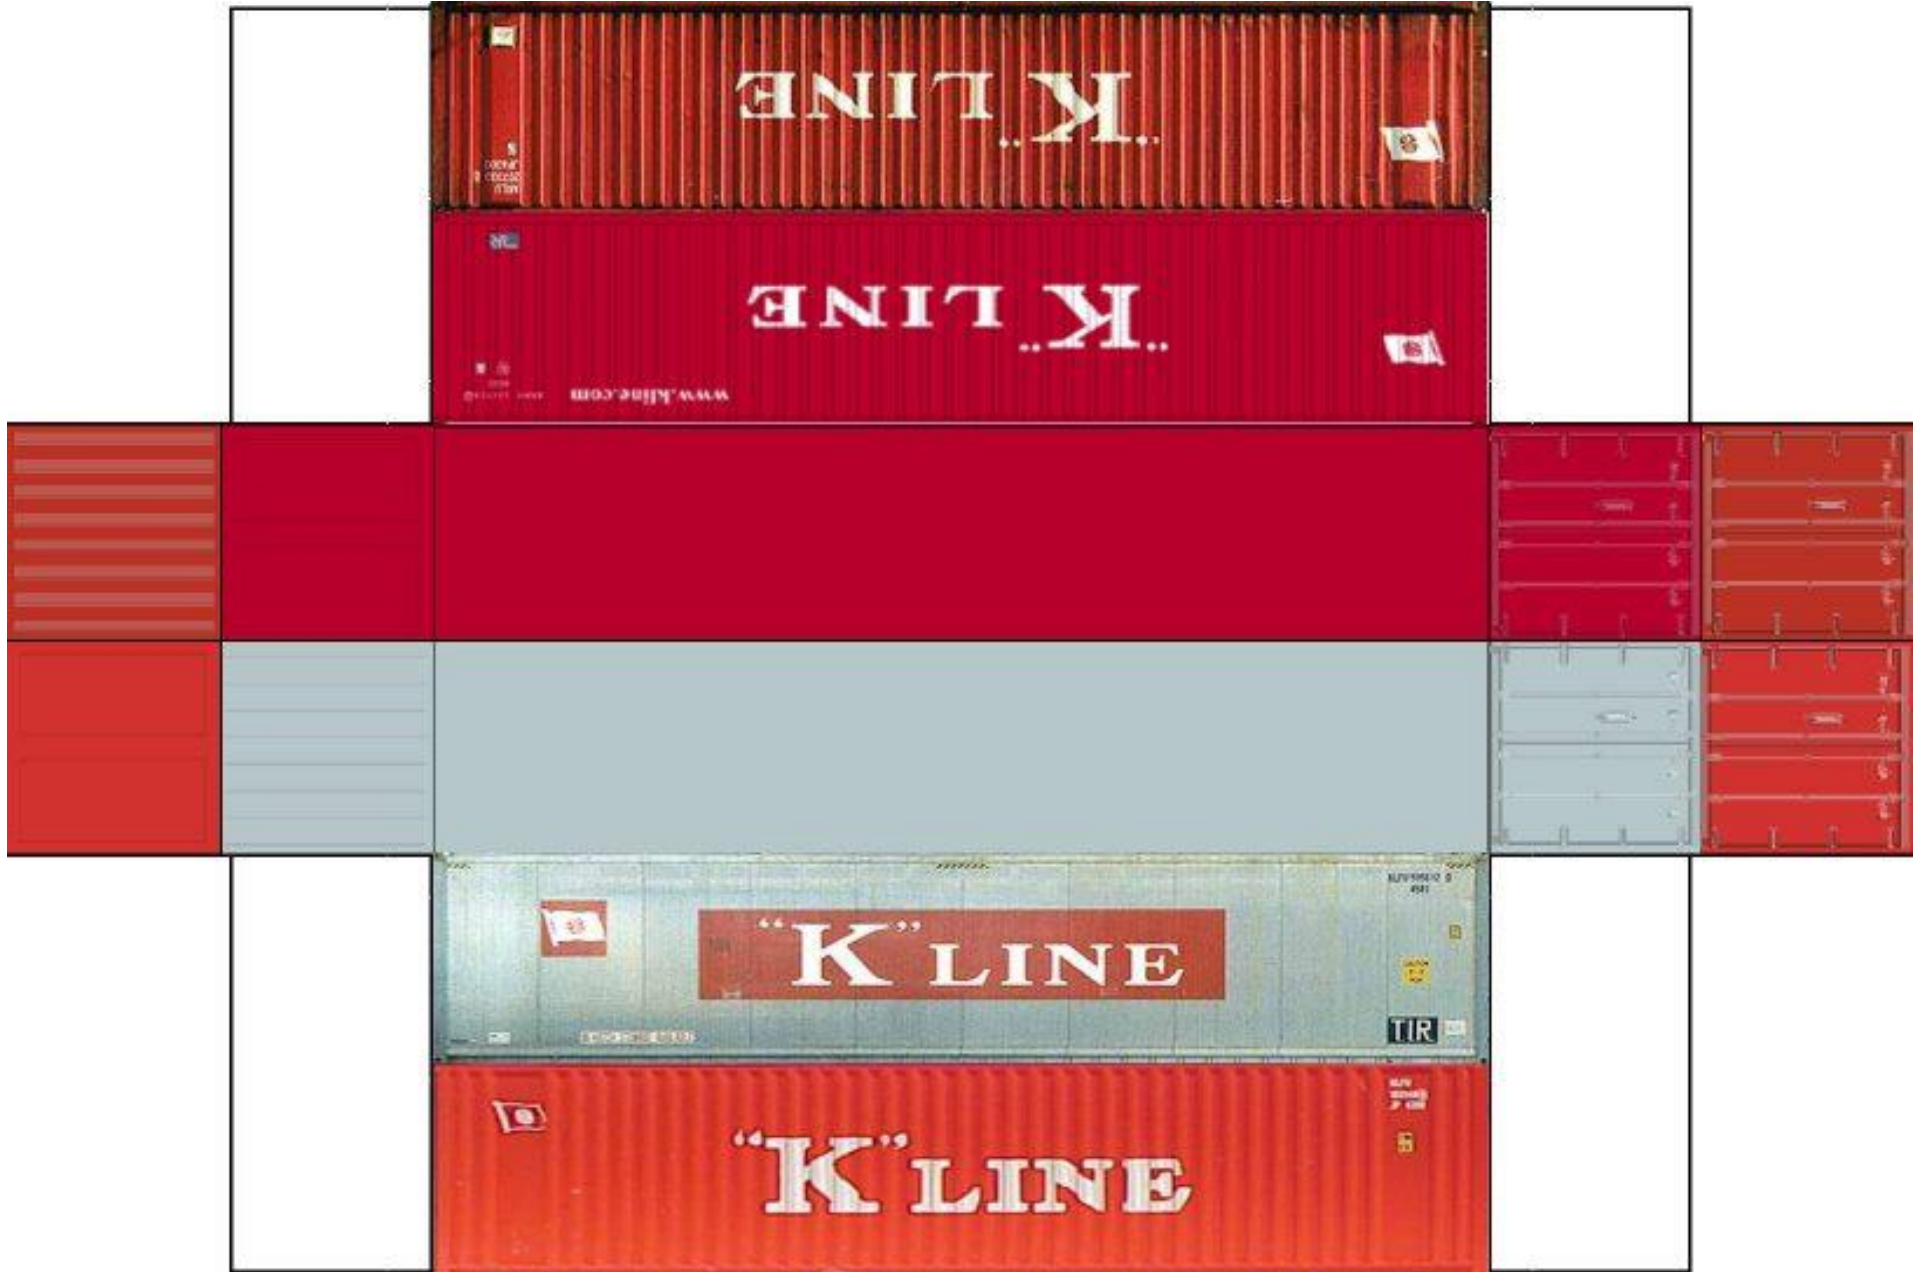

BUILD YOUR OWN (HO SCALE) 40ft STACK SHIPPING CONTAINERS 4 in 1

For the best results print on 110 lb printable card stock and set your printer on high quality printing.

BUILD YOUR OWN (40ft STACK SHIPPING CONTAINERS 4 in 1) HO SCALE

Drawn By
www.krafttrains.com

[View Instructional Video](#)