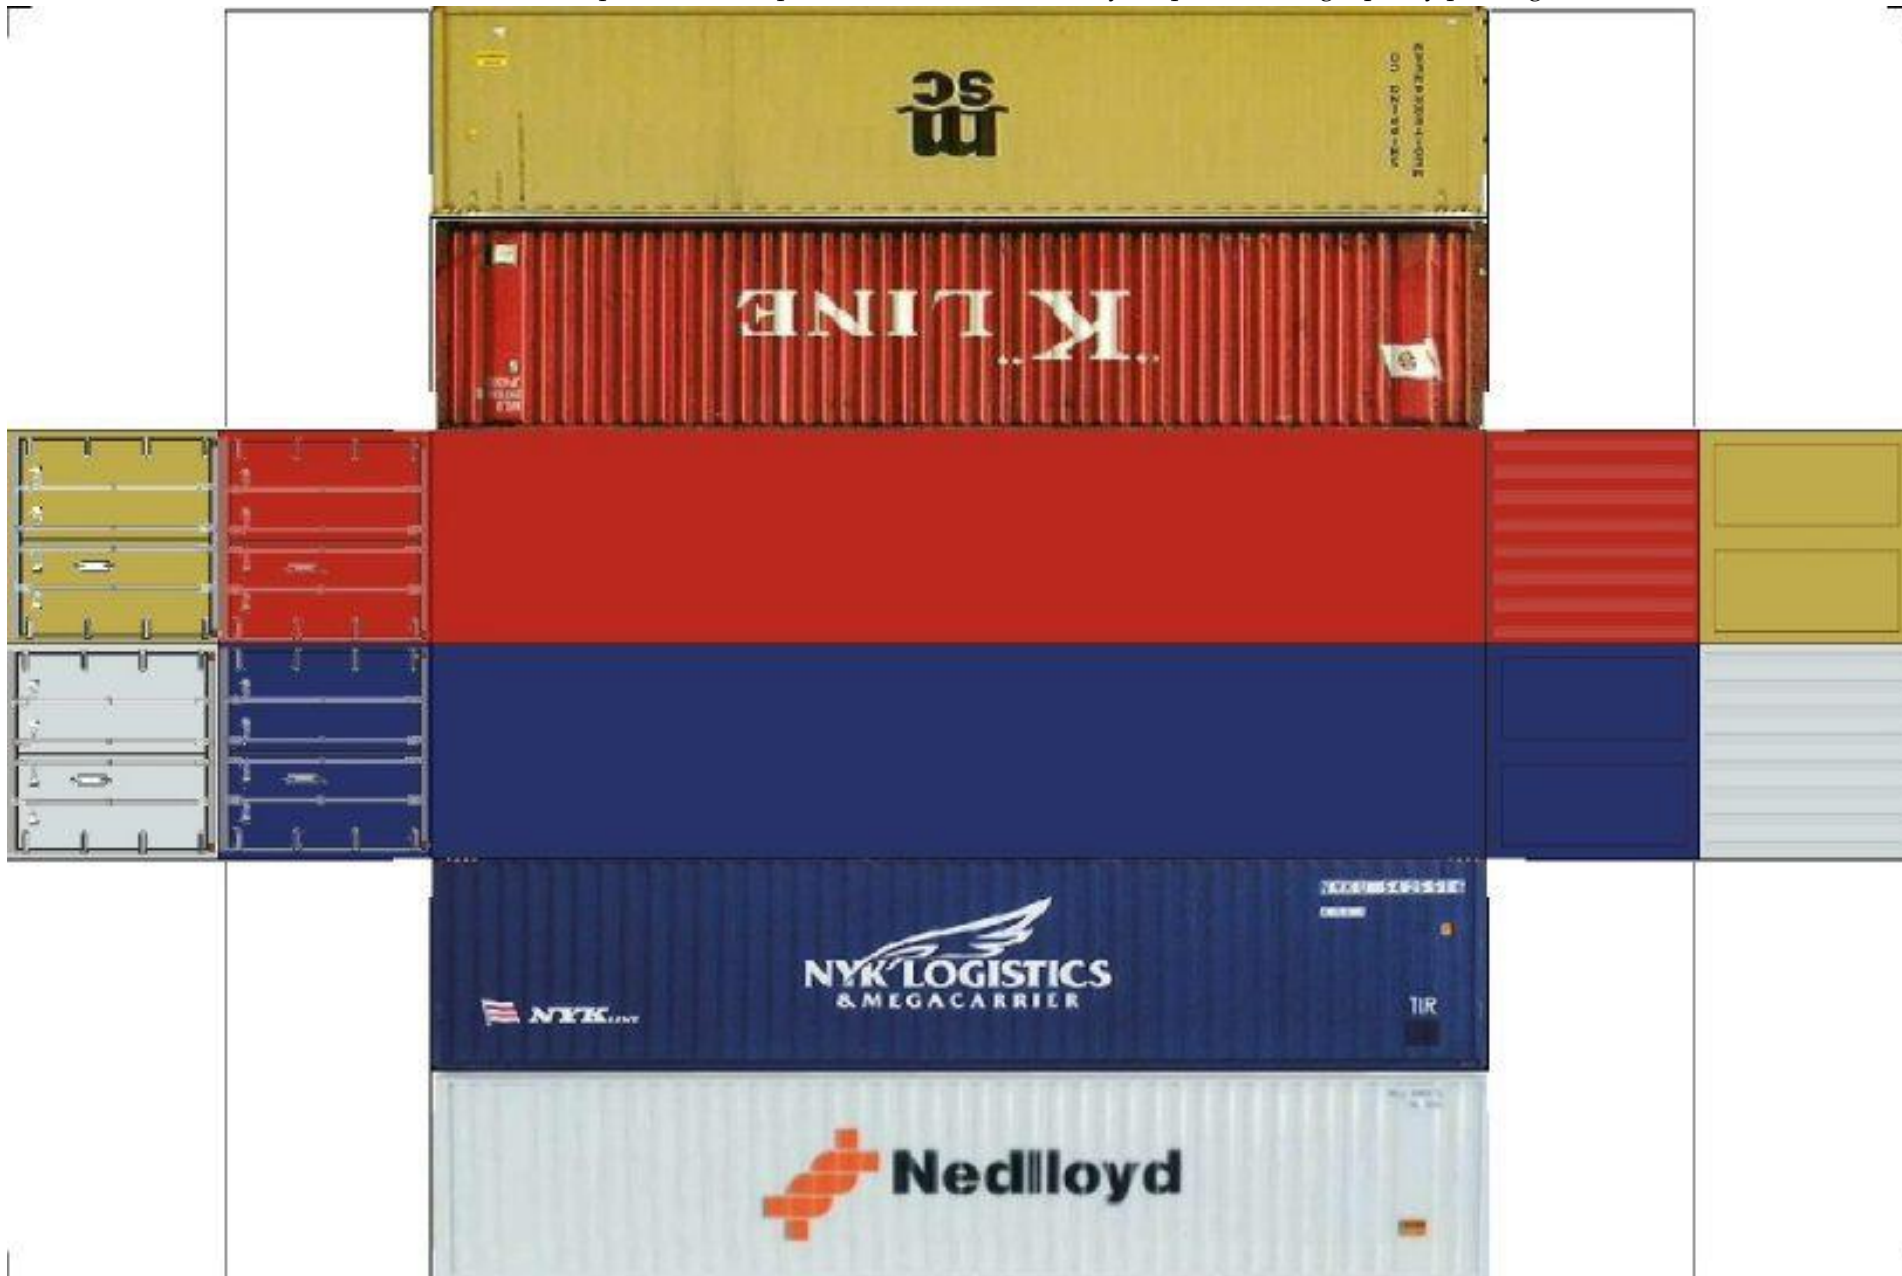

BUILD YOUR OWN (HO SCALE) 40ft STACK SHIPPING CONTAINERS 4 in 1

For the best results print on 110 lb printable card stock and set your printer on high quality printing.

BUILD YOUR OWN (40ft STACK SHIPPING CONTAINERS 4 in 1) HO SCALE

Drawn By
www.krafttrains.com

[View Instructional Video](#)