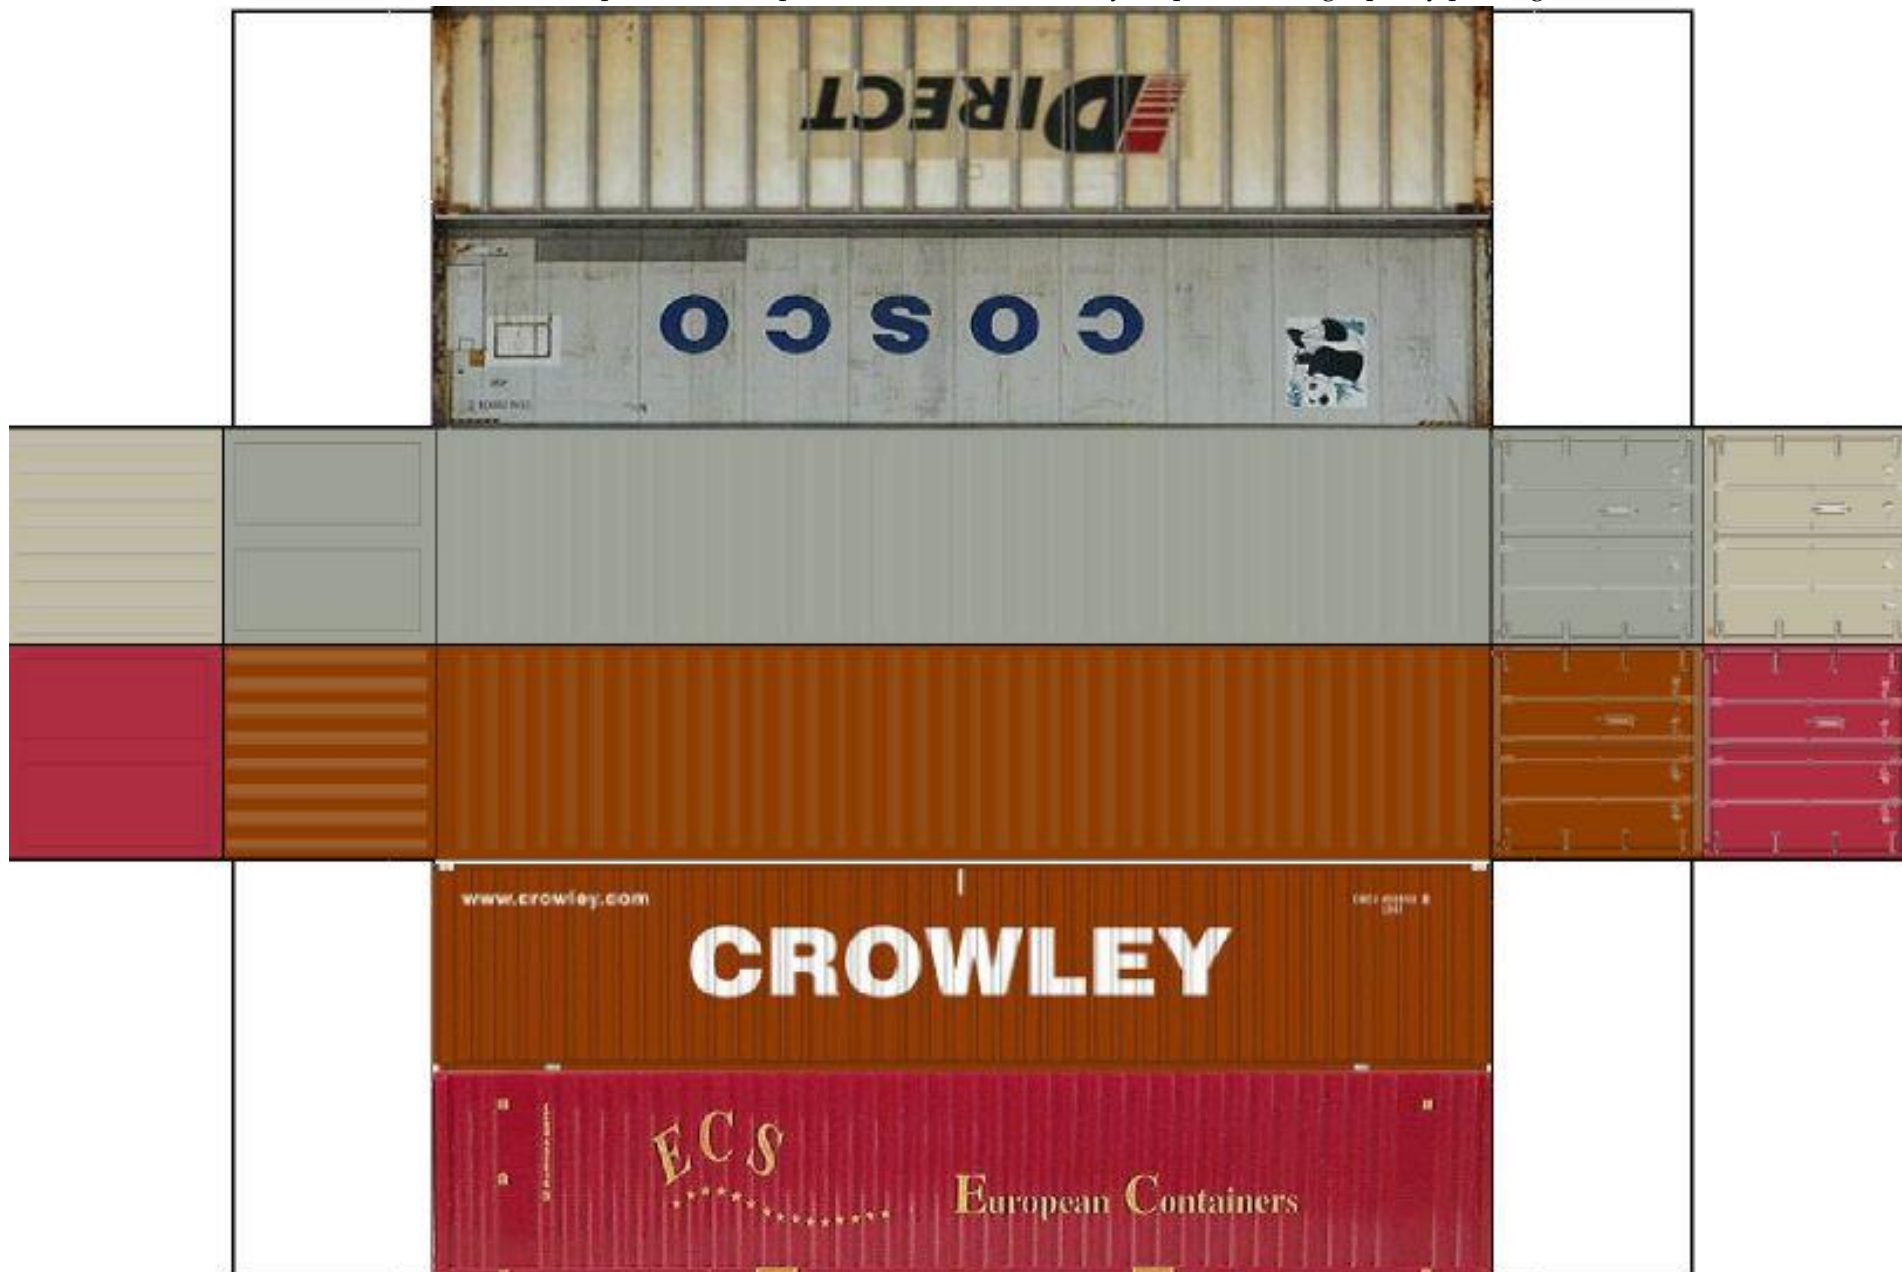

BUILD YOUR OWN (40ft STACK SHIPPING CONTAINERS 4 in 1) HO SCALE

Drawn By
www.krafttrains.com

[View Instructional Video](#)

BUILD YOUR OWN (HO SCALE) 40ft STACK SHIPPING CONTAINERS 4 in 1

For the best results print on 110 lb printable card stock and set your printer on high quality printing.