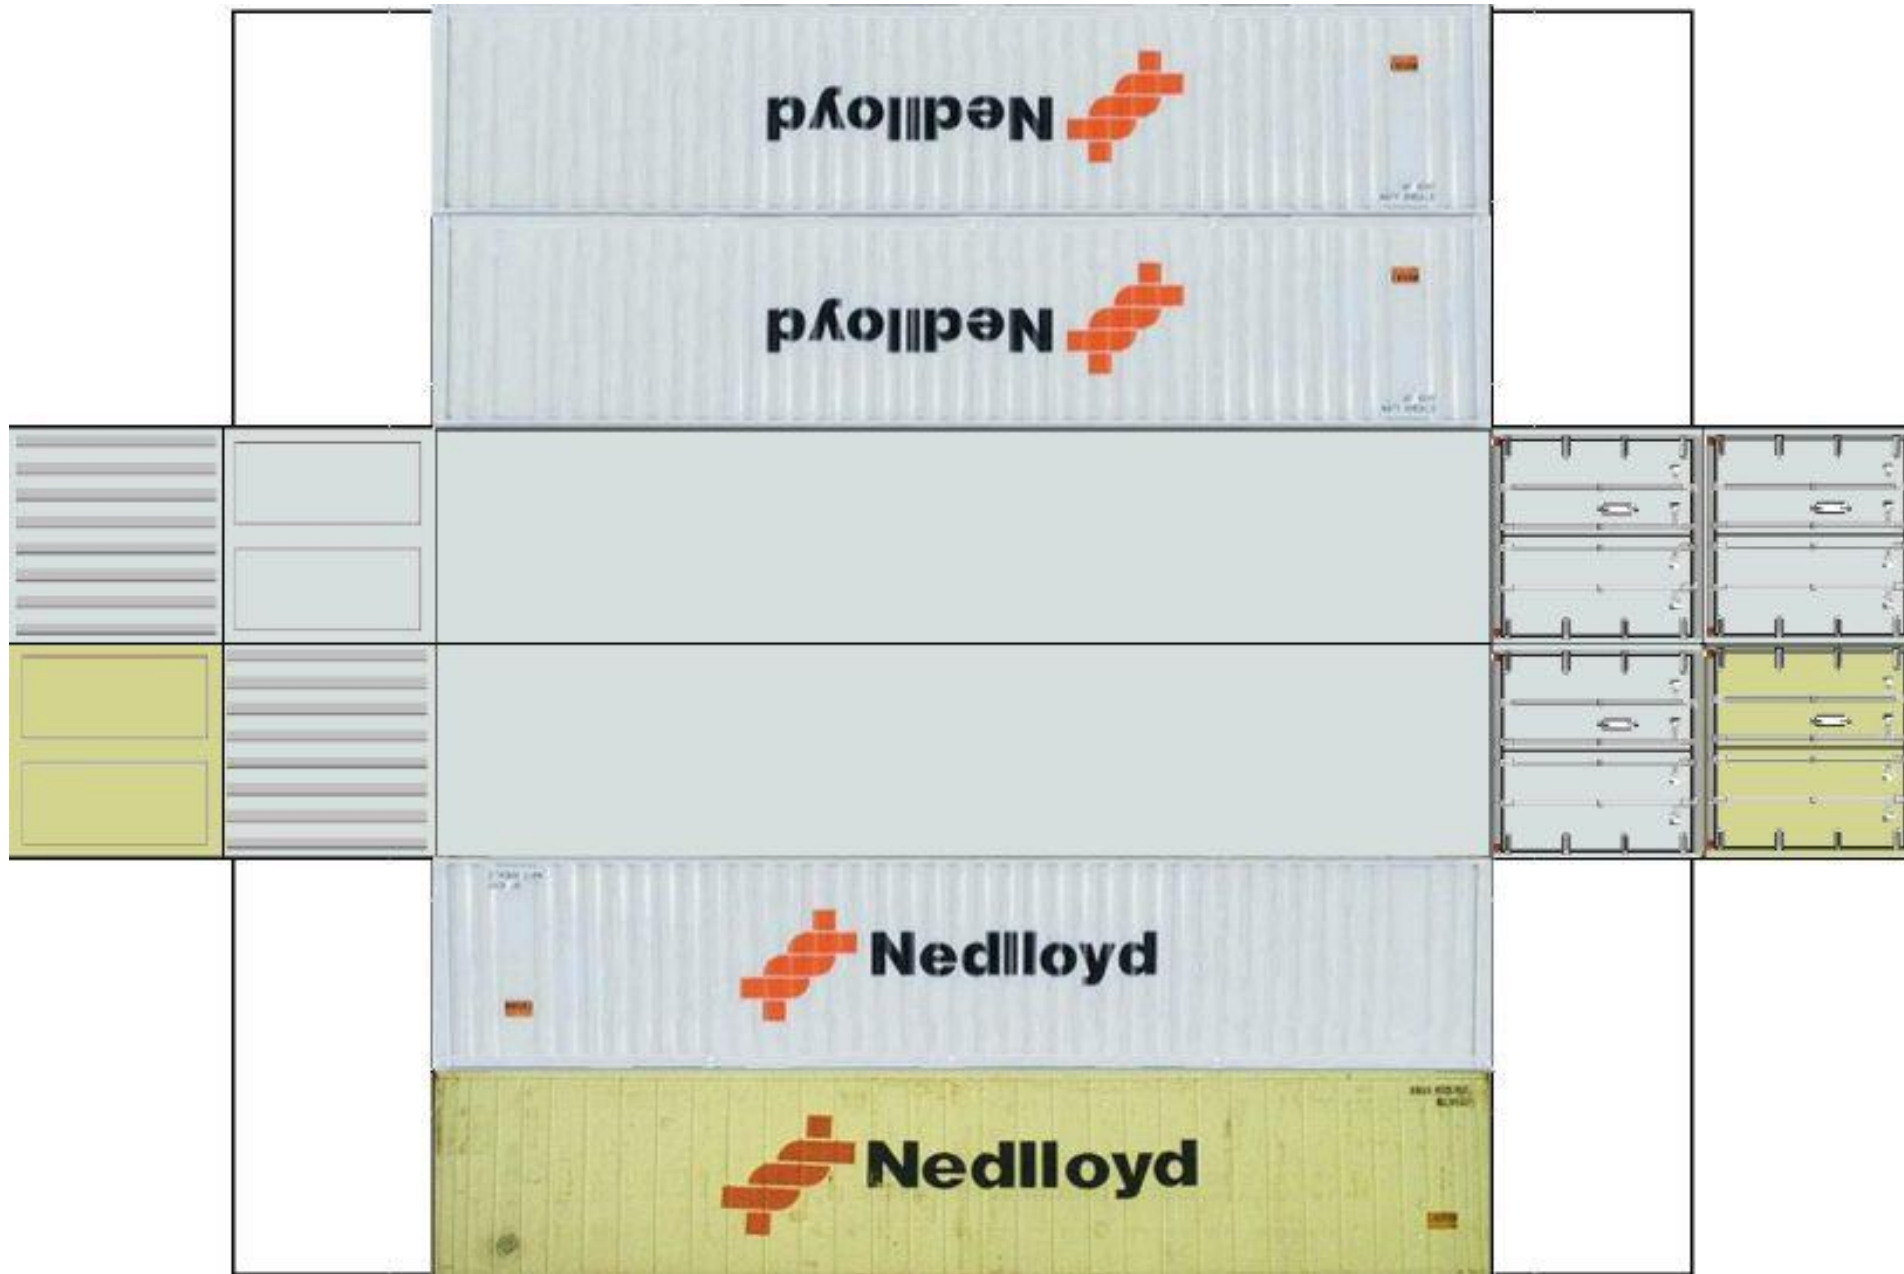

BUILD YOUR OWN (HO SCALE) 40ft STACK SHIPPING CONTAINERS 4 in 1

For the best results print on 110 lb printable card stock and set your printer on high quality printing.

BUILD YOUR OWN (40ft STACK SHIPPING CONTAINERS 4 in 1) HO SCALE

Drawn By
www.krafttrains.com

[View Instructional Video](#)