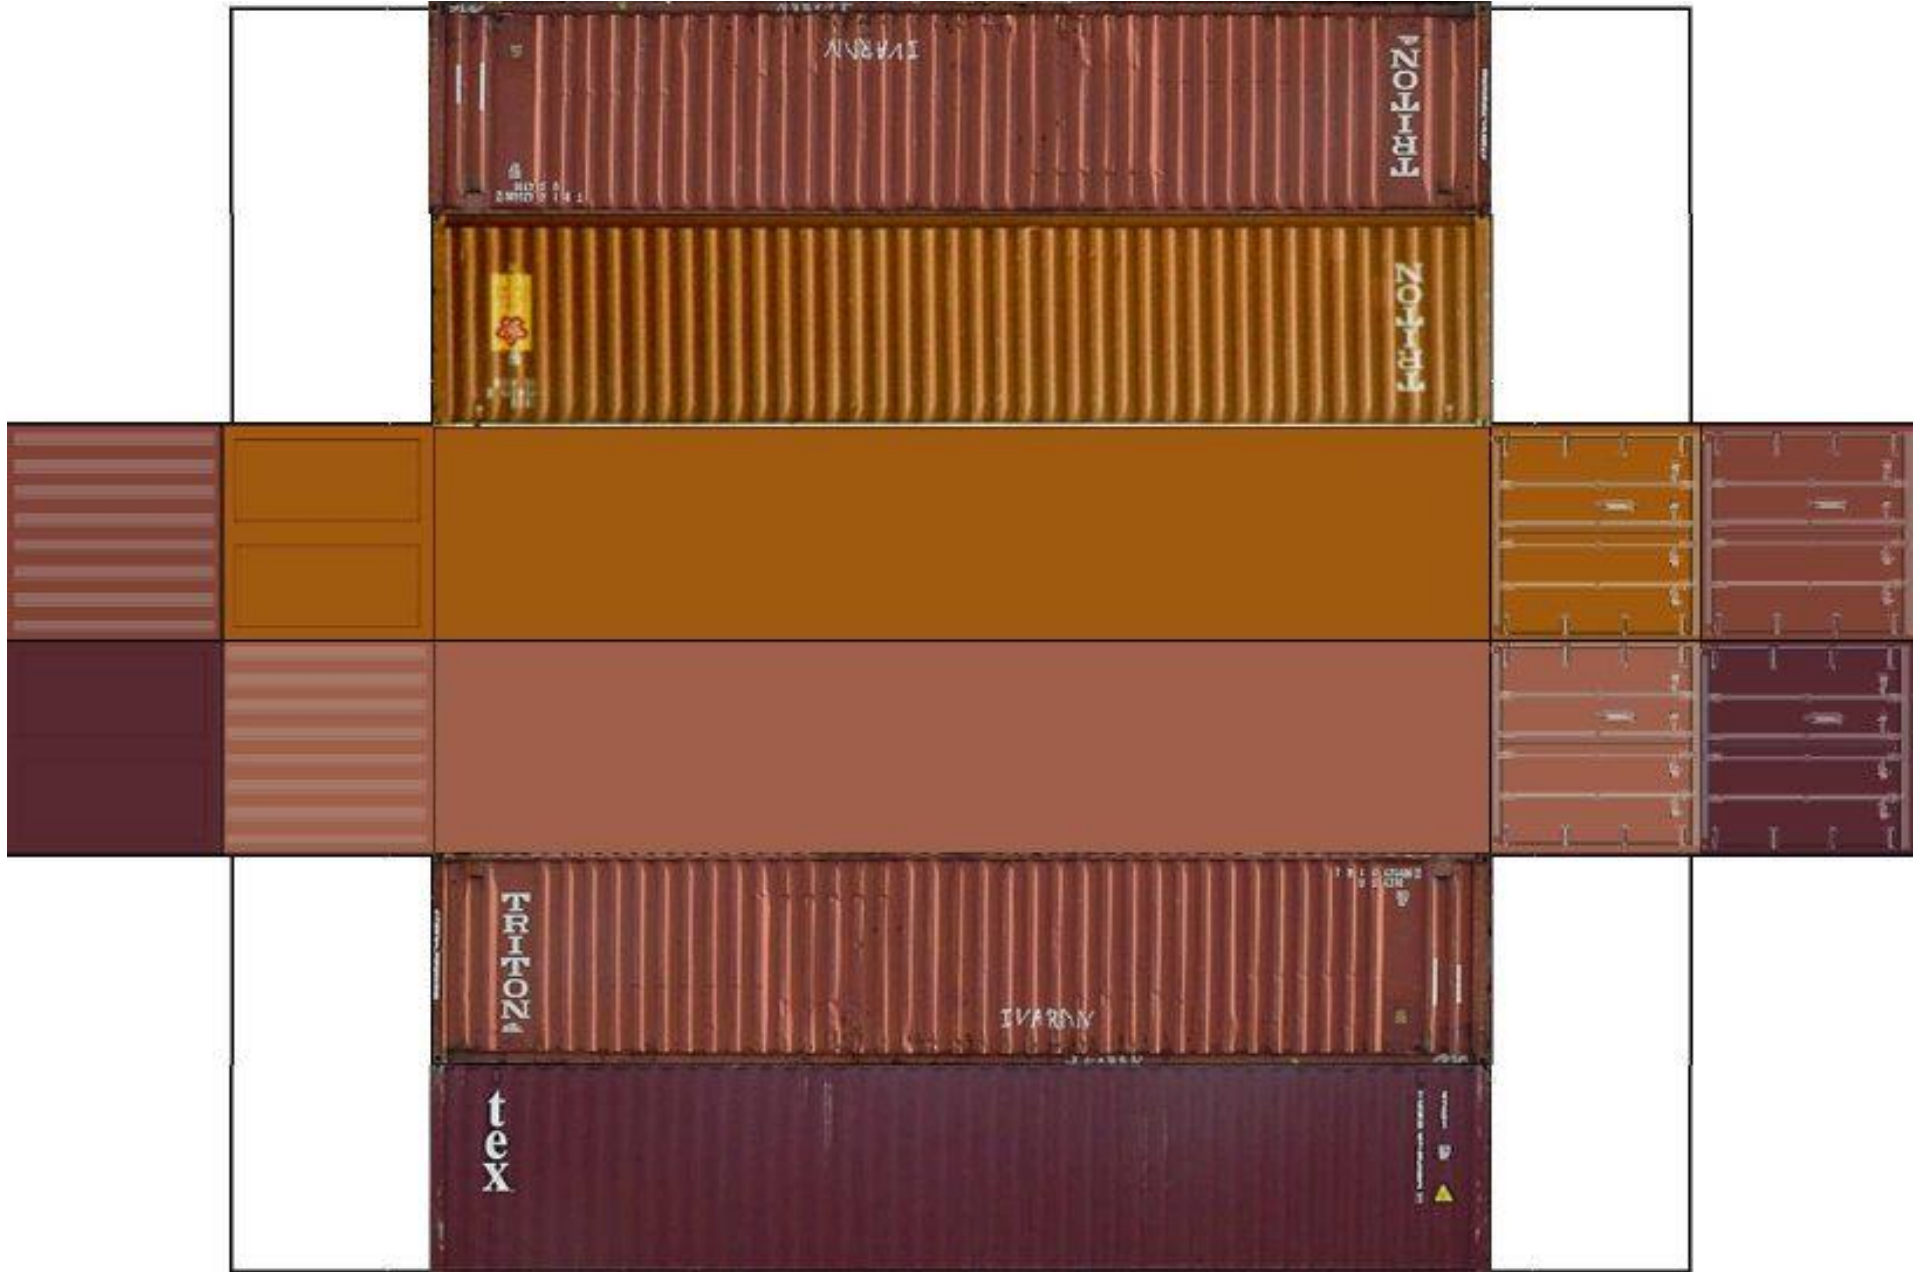

BUILD YOUR OWN (HO SCALE) 40ft STACK SHIPPING CONTAINERS 4 in 1

For the best results print on 110 lb printable card stock and set your printer on high quality printing.

BUILD YOUR OWN (40ft STACK SHIPPING CONTAINERS 4 in 1) HO SCALE

Drawn By
www.krafttrains.com

[View Instructional Video](#)