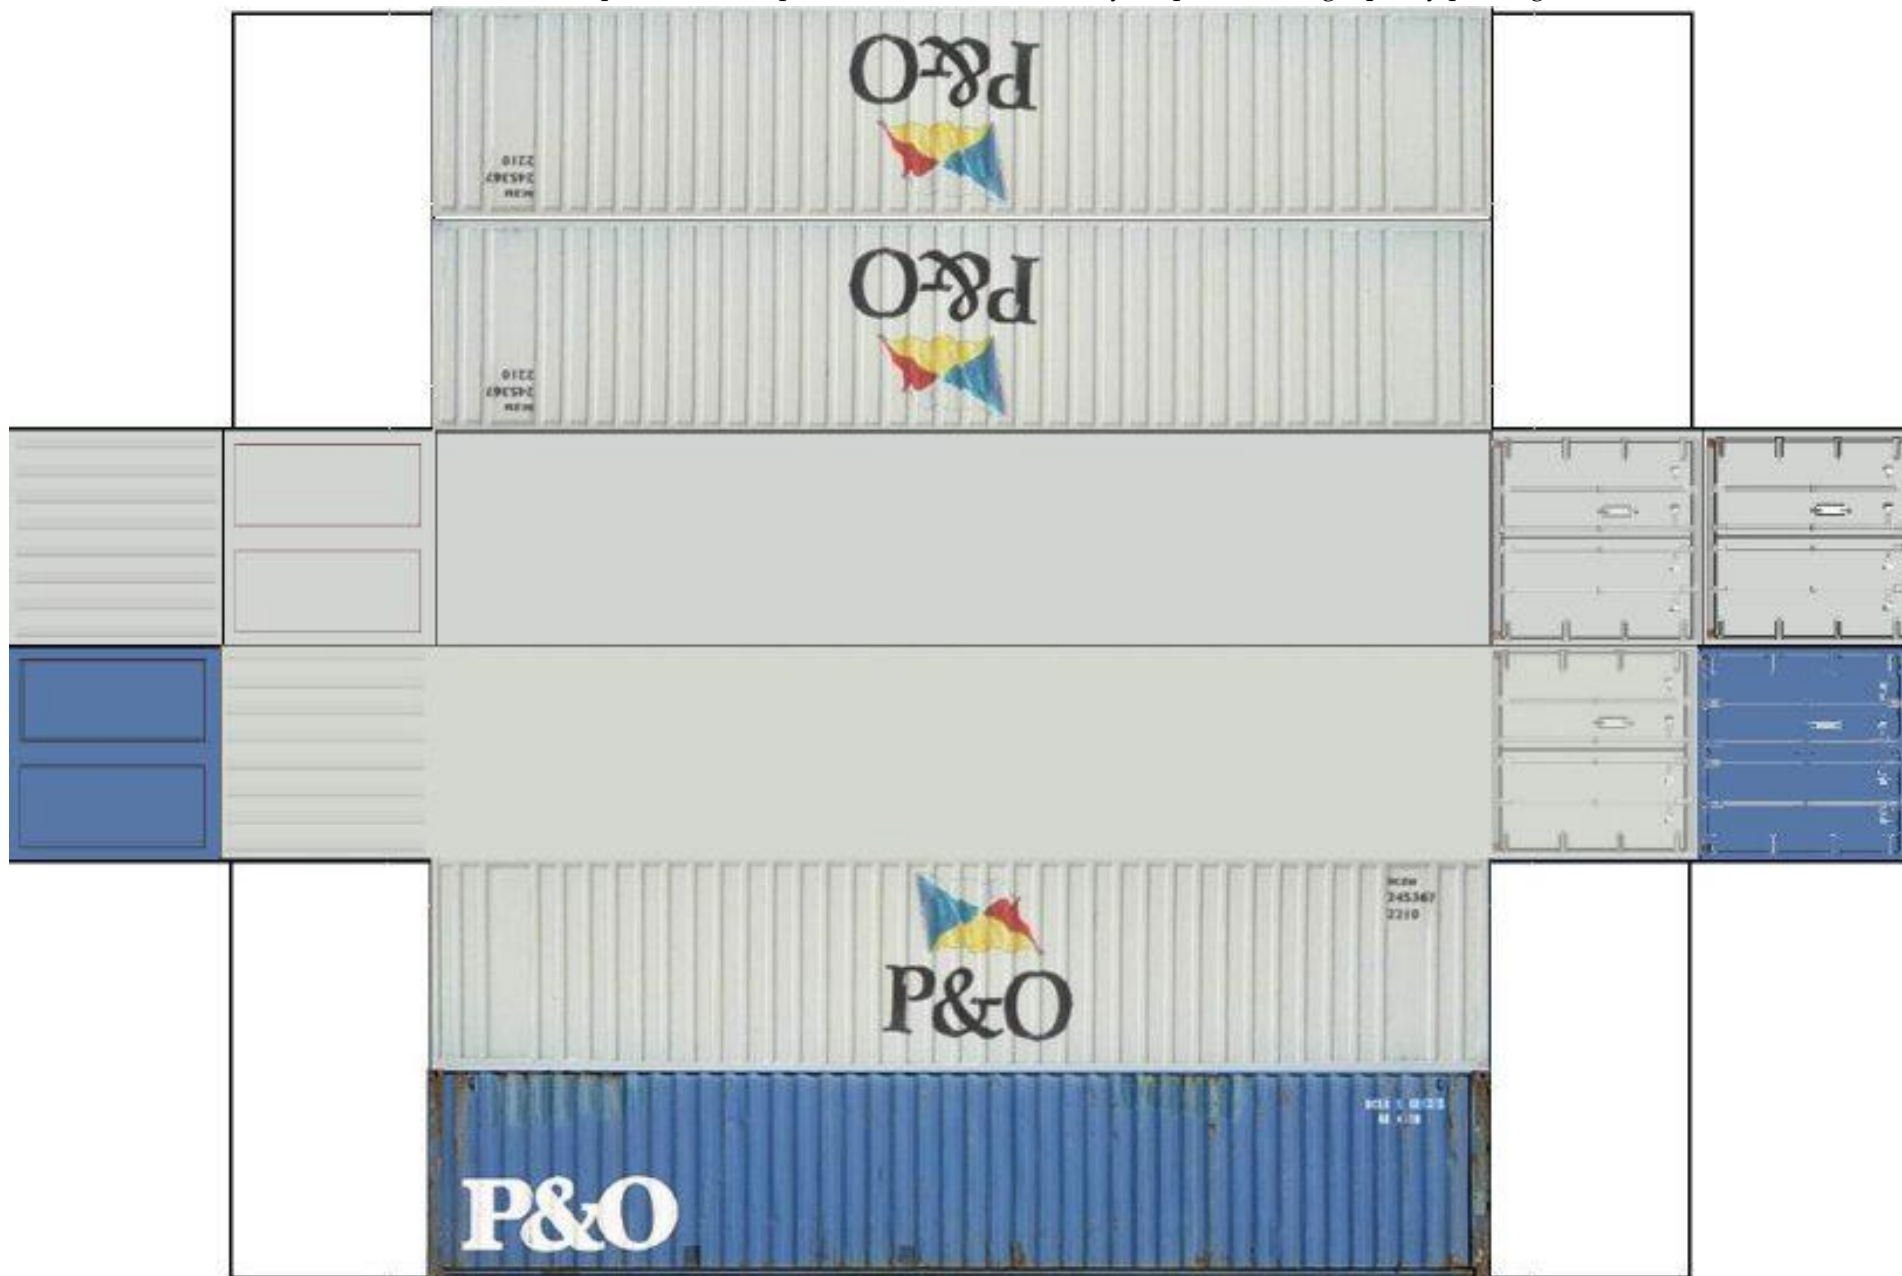

BUILD YOUR OWN (HO SCALE) 40ft STACK SHIPPING CONTAINERS 4 in 1

For the best results print on 110 lb printable card stock and set your printer on high quality printing.

BUILD YOUR OWN (40ft STACK SHIPPING CONTAINERS 4 in 1) HO SCALE		
 THE TRICKS & SECRETS OF BUILDING YOUR OWN TRAIN SETS	Drawn By www.krafttrains.com	

[View Instructional Video](#)