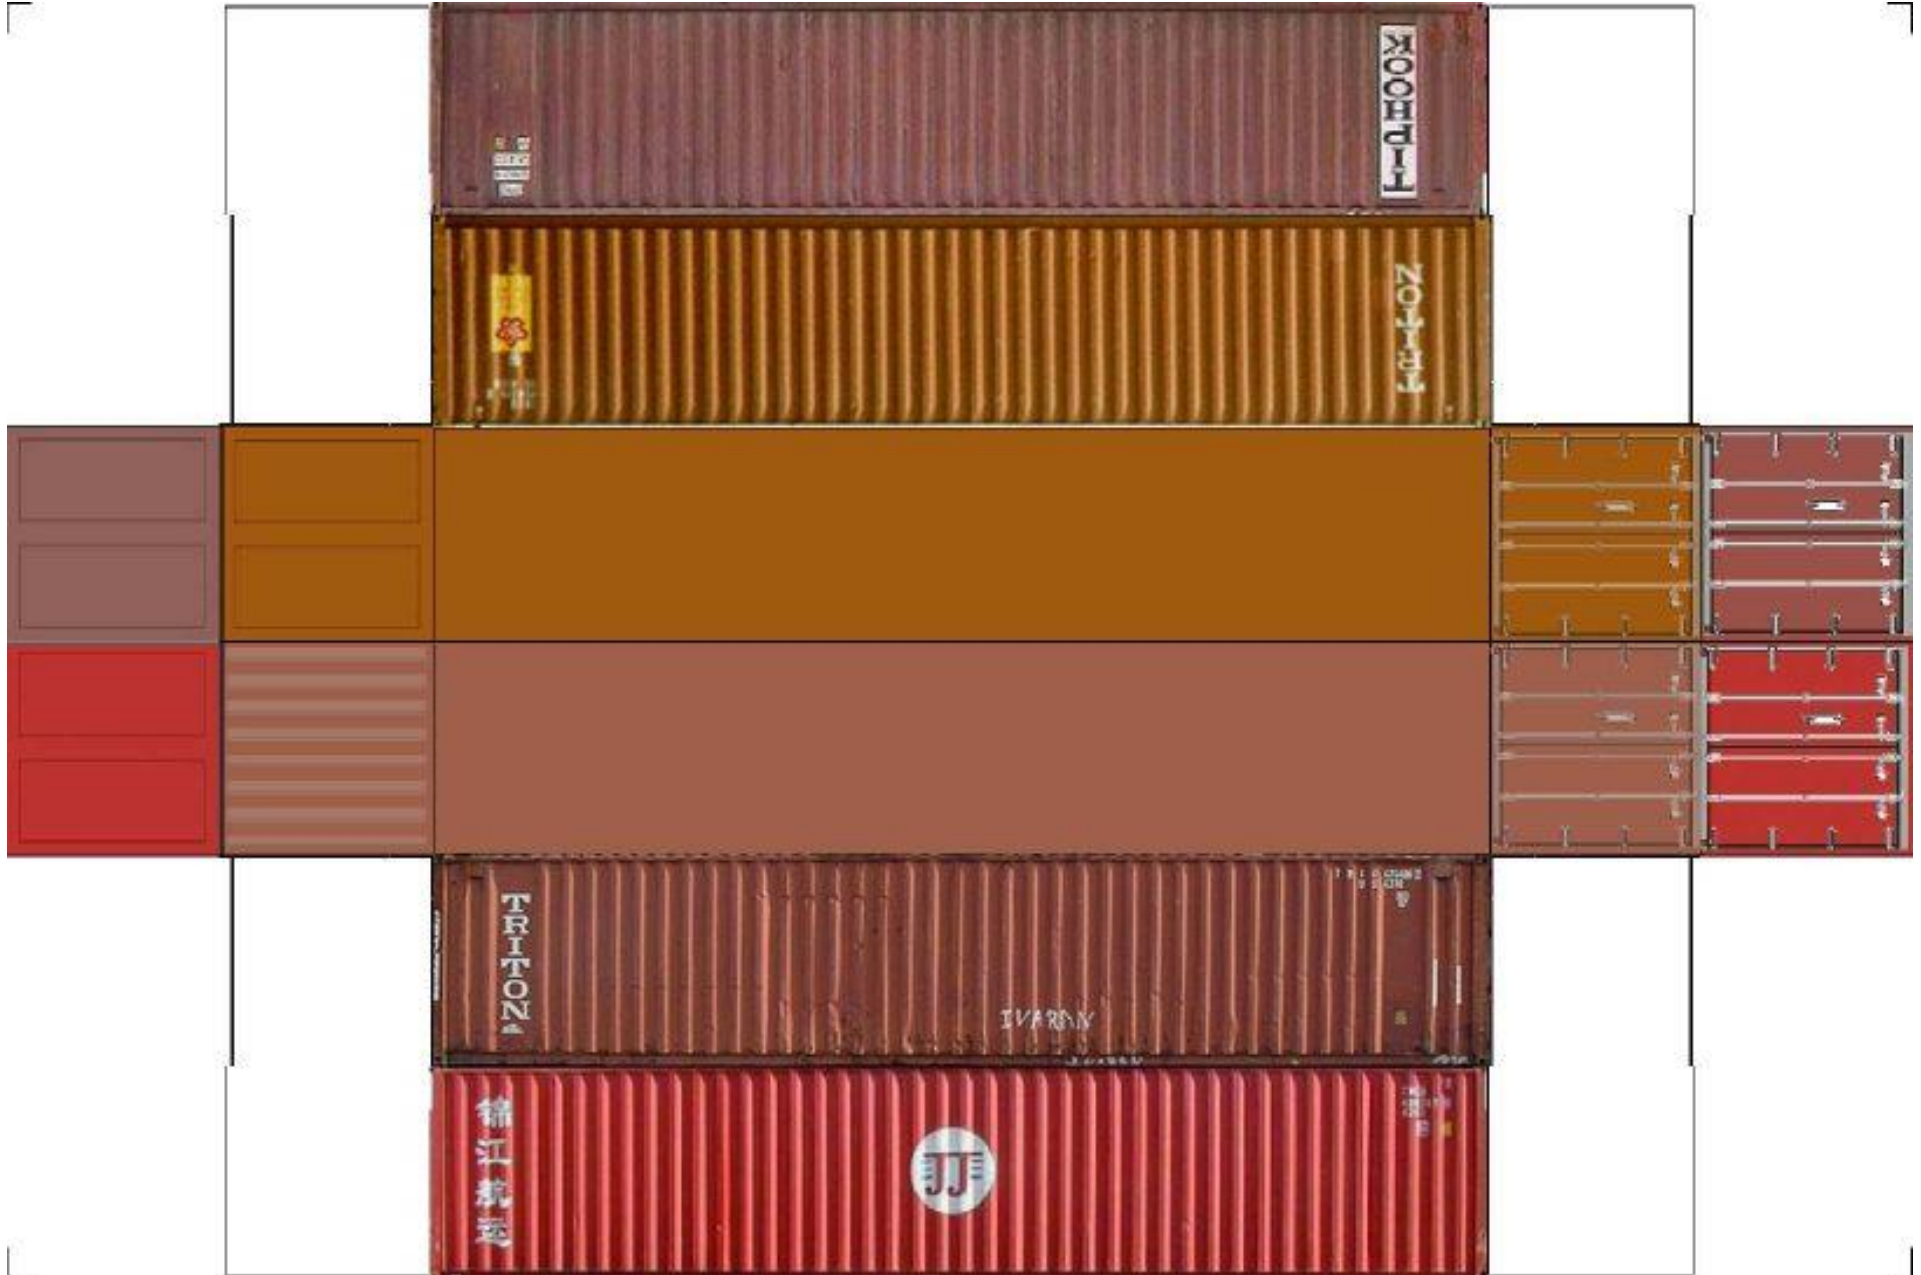

BUILD YOUR OWN (HO SCALE) 40ft STACK SHIPPING CONTAINERS 4 in 1

For the best results print on 110 lb printable card stock and set your printer on high quality printing.

BUILD YOUR OWN (40ft STACK SHIPPING CONTAINERS 4 in 1) HO SCALE

Drawn By
www.krafttrains.com

[View Instructional Video](#)