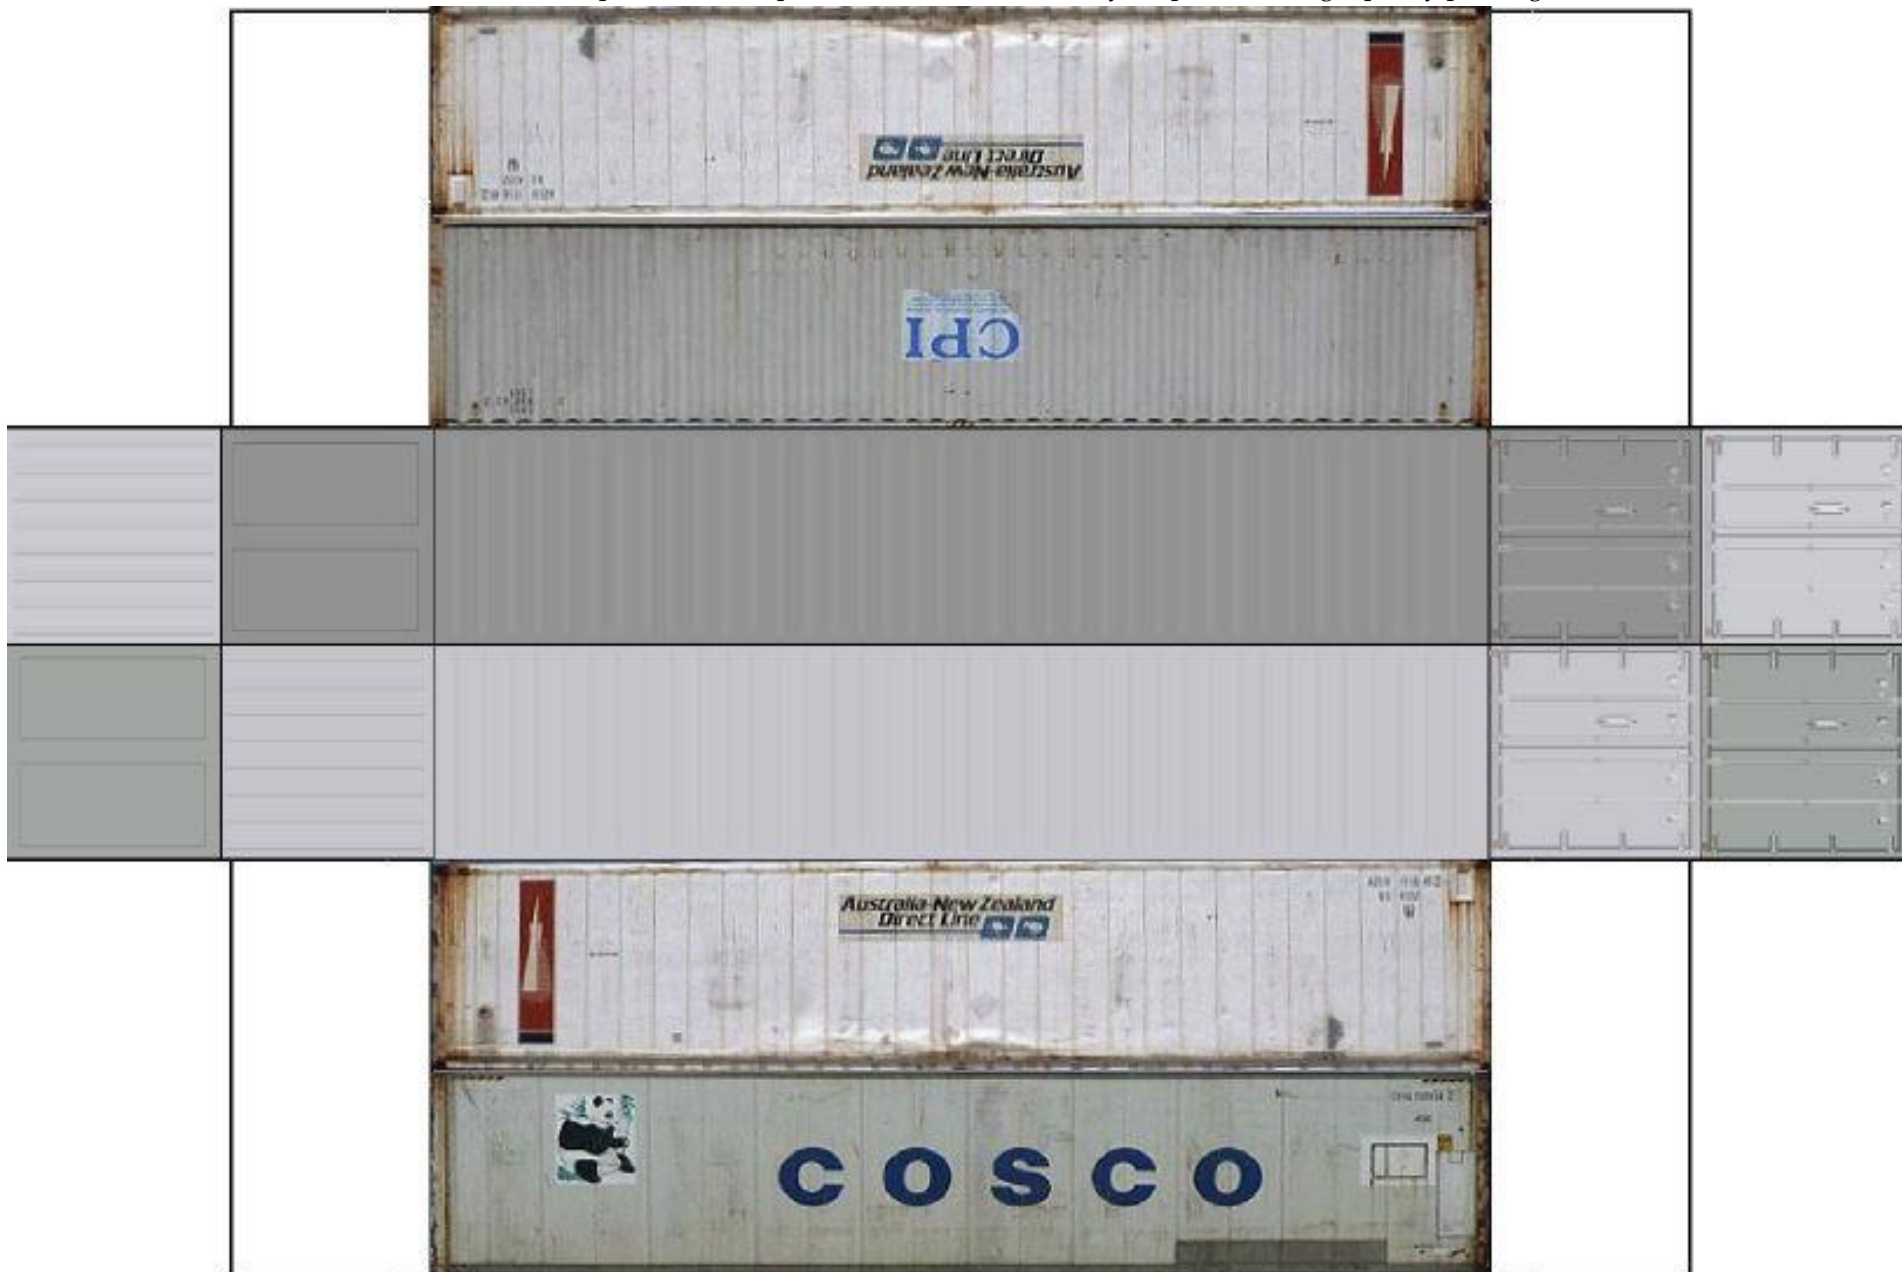

BUILD YOUR OWN (HO SCALE) 40ft STACK SHIPPING CONTAINERS 4 in 1

For the best results print on 110 lb printable card stock and set your printer on high quality printing.

BUILD YOUR OWN (40ft STACK SHIPPING CONTAINERS 4 in 1) HO SCALE

Drawn By
www.krafttrains.com

[View Instructional Video](#)