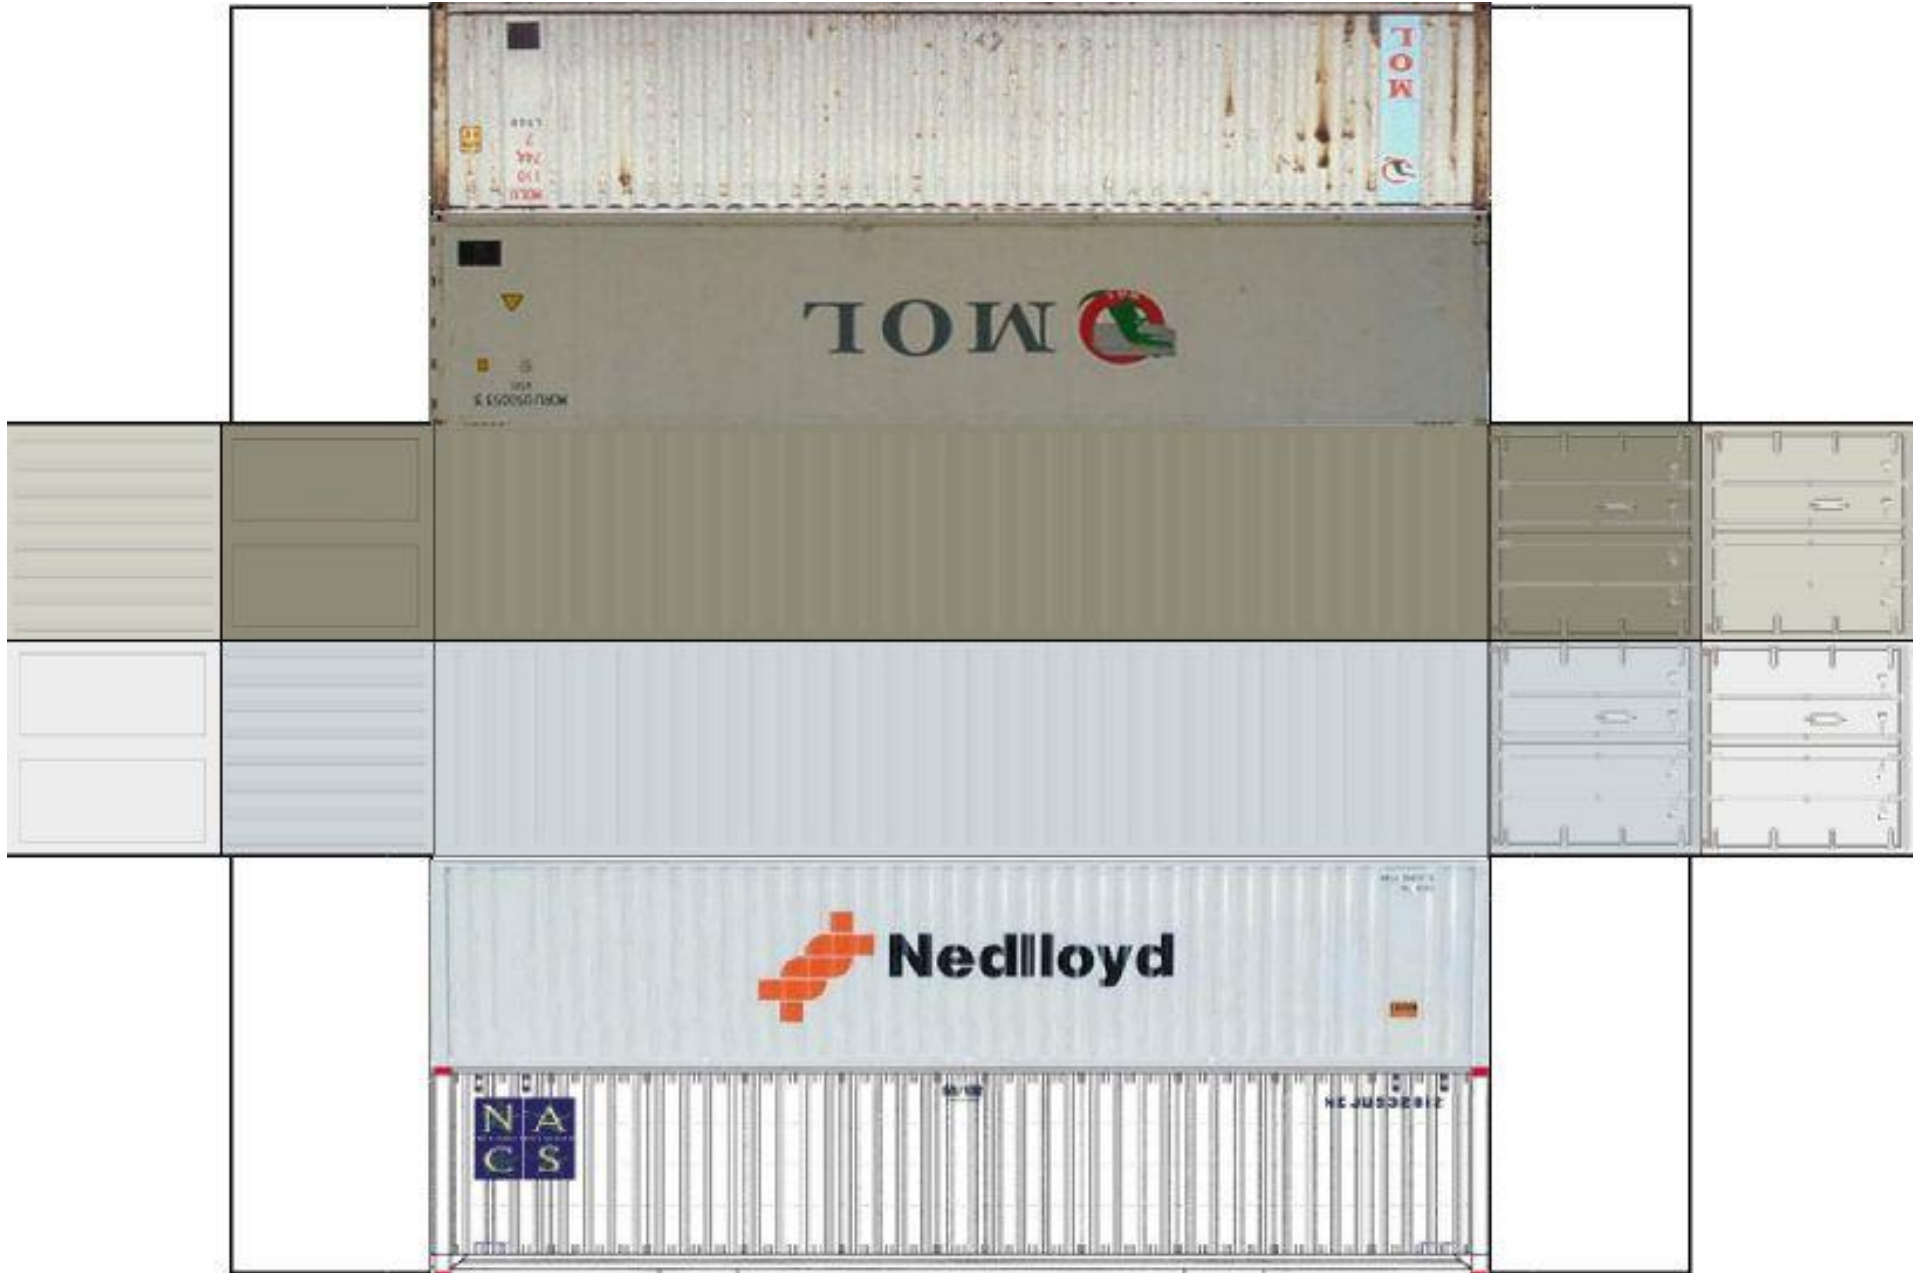

BUILD YOUR OWN (40ft STACK SHIPPING CONTAINERS 4 in 1) HO SCALE

Drawn By
www.krafttrains.com

[View Instructional Video](#)

BUILD YOUR OWN (HO SCALE) 40ft STACK SHIPPING CONTAINERS 4 in 1

For the best results print on 110 lb printable card stock and set your printer on high quality printing.