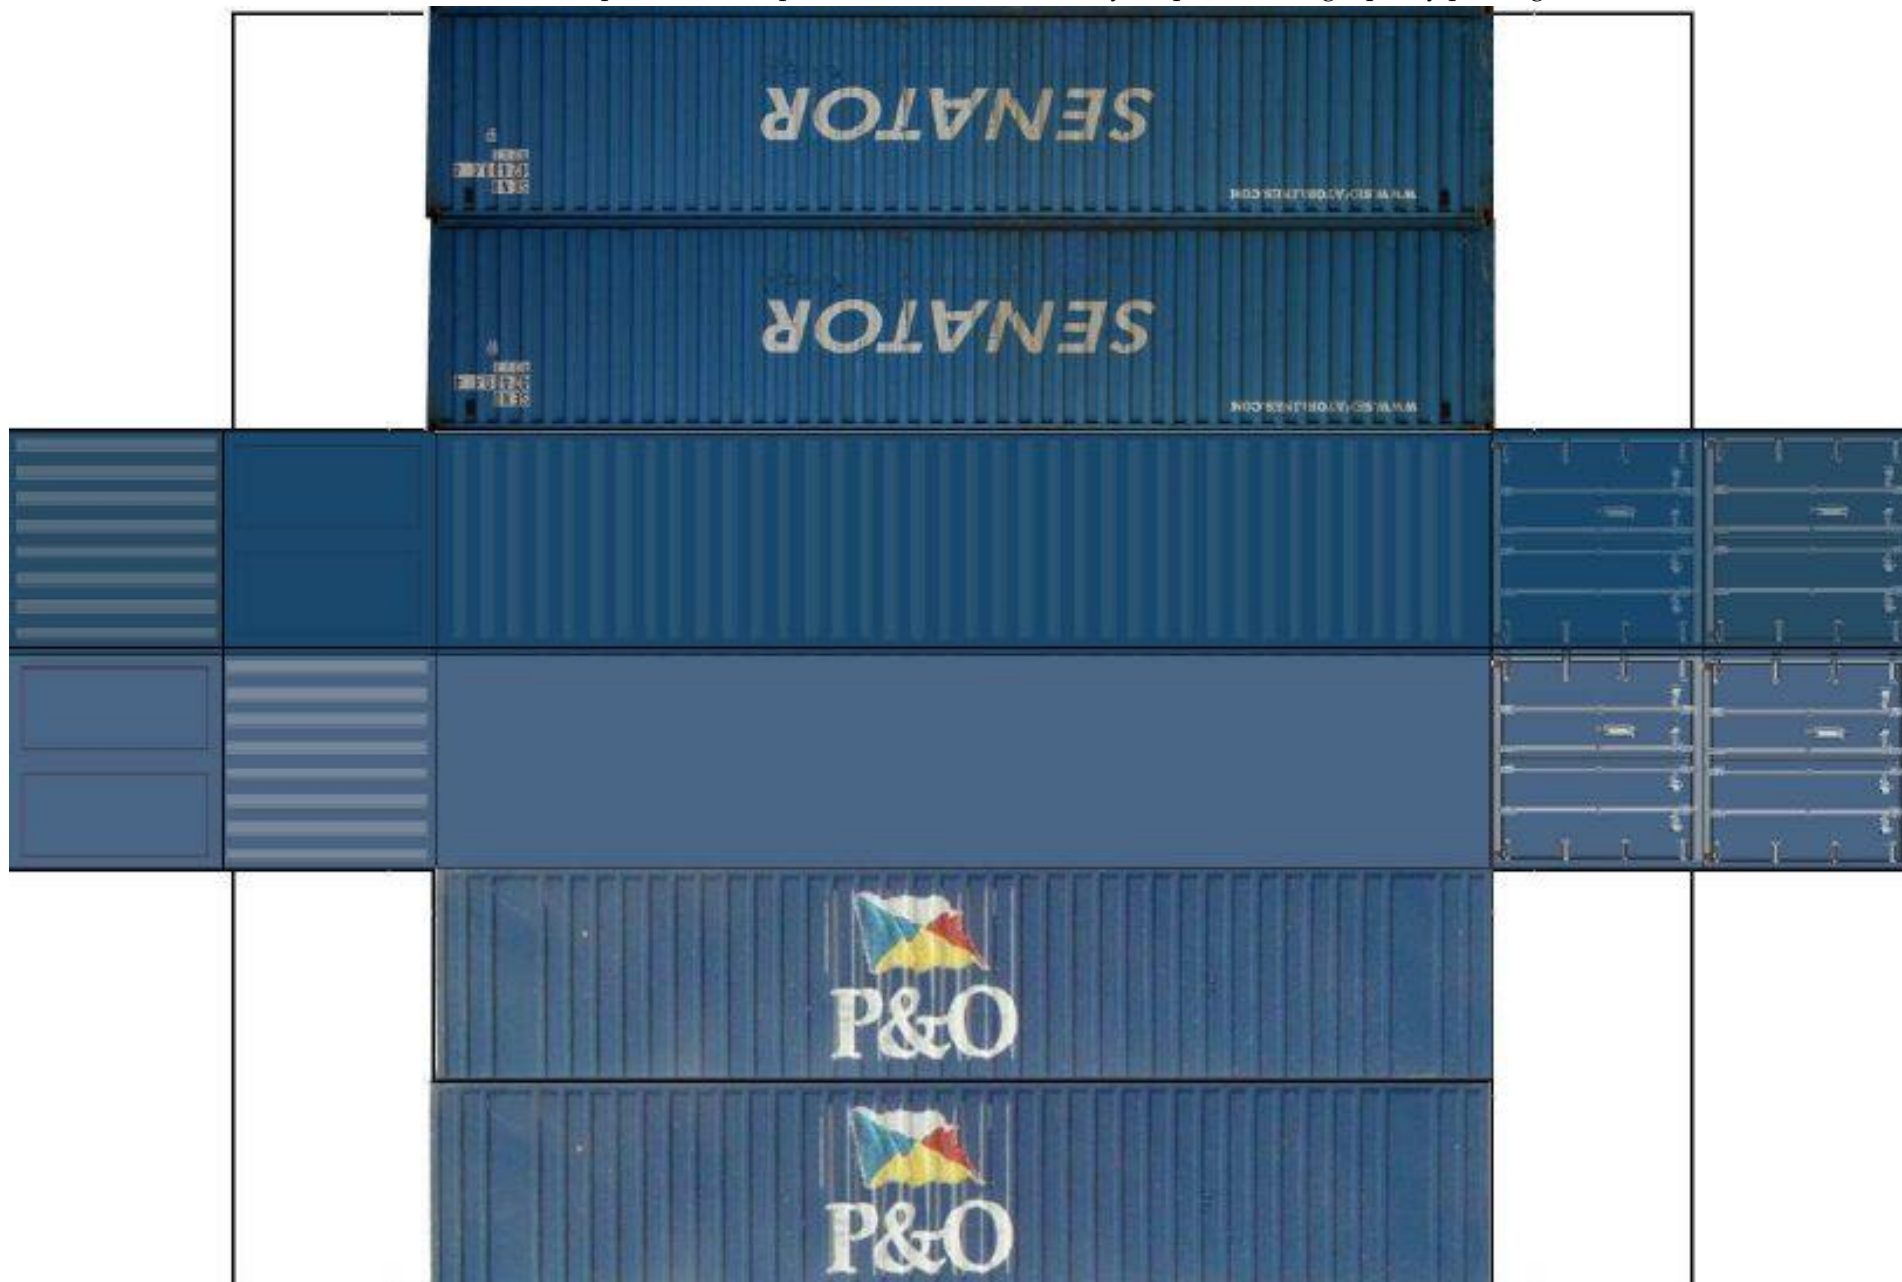

BUILD YOUR OWN (HO SCALE) 40ft STACK SHIPPING CONTAINERS 4 in 1

For the best results print on 110 lb printable card stock and set your printer on high quality printing.

BUILD YOUR OWN (40ft STACK SHIPPING CONTAINERS 4 in 1) HO SCALE

Drawn By
www.krafttrains.com

[View Instructional Video](#)