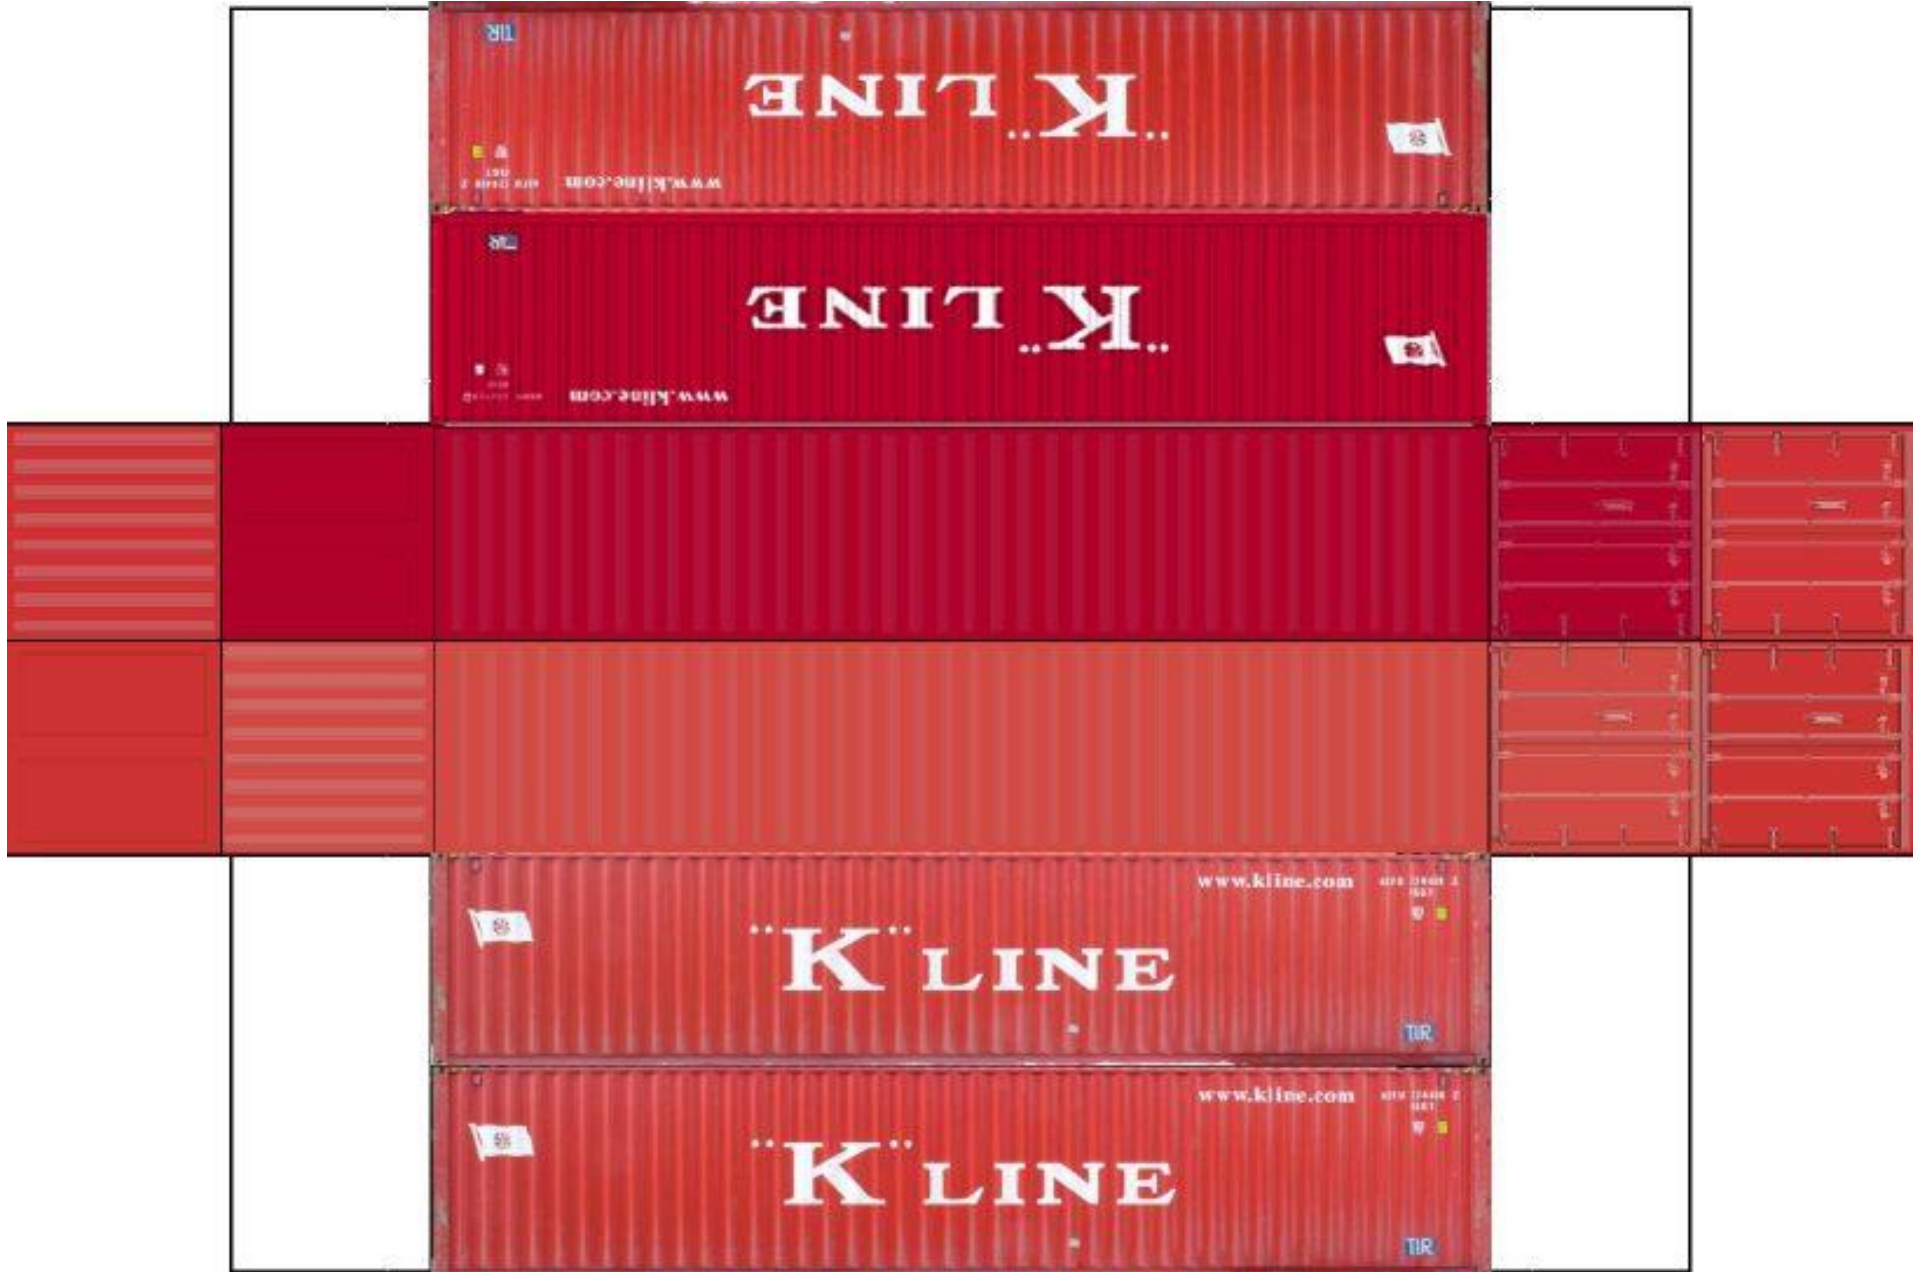

BUILD YOUR OWN (HO SCALE) 40ft STACK SHIPPING CONTAINERS 4 in 1

For the best results print on 110 lb printable card stock and set your printer on high quality printing.

BUILD YOUR OWN (40ft STACK SHIPPING CONTAINERS 4 in 1) HO SCALE		
KRAFT TRAINS THE TRICKS & SECRETS OF BUILDING YOUR OWN TRAIN SETS	Drawn By www.krafttrains.com	

[View Instructional Video](#)