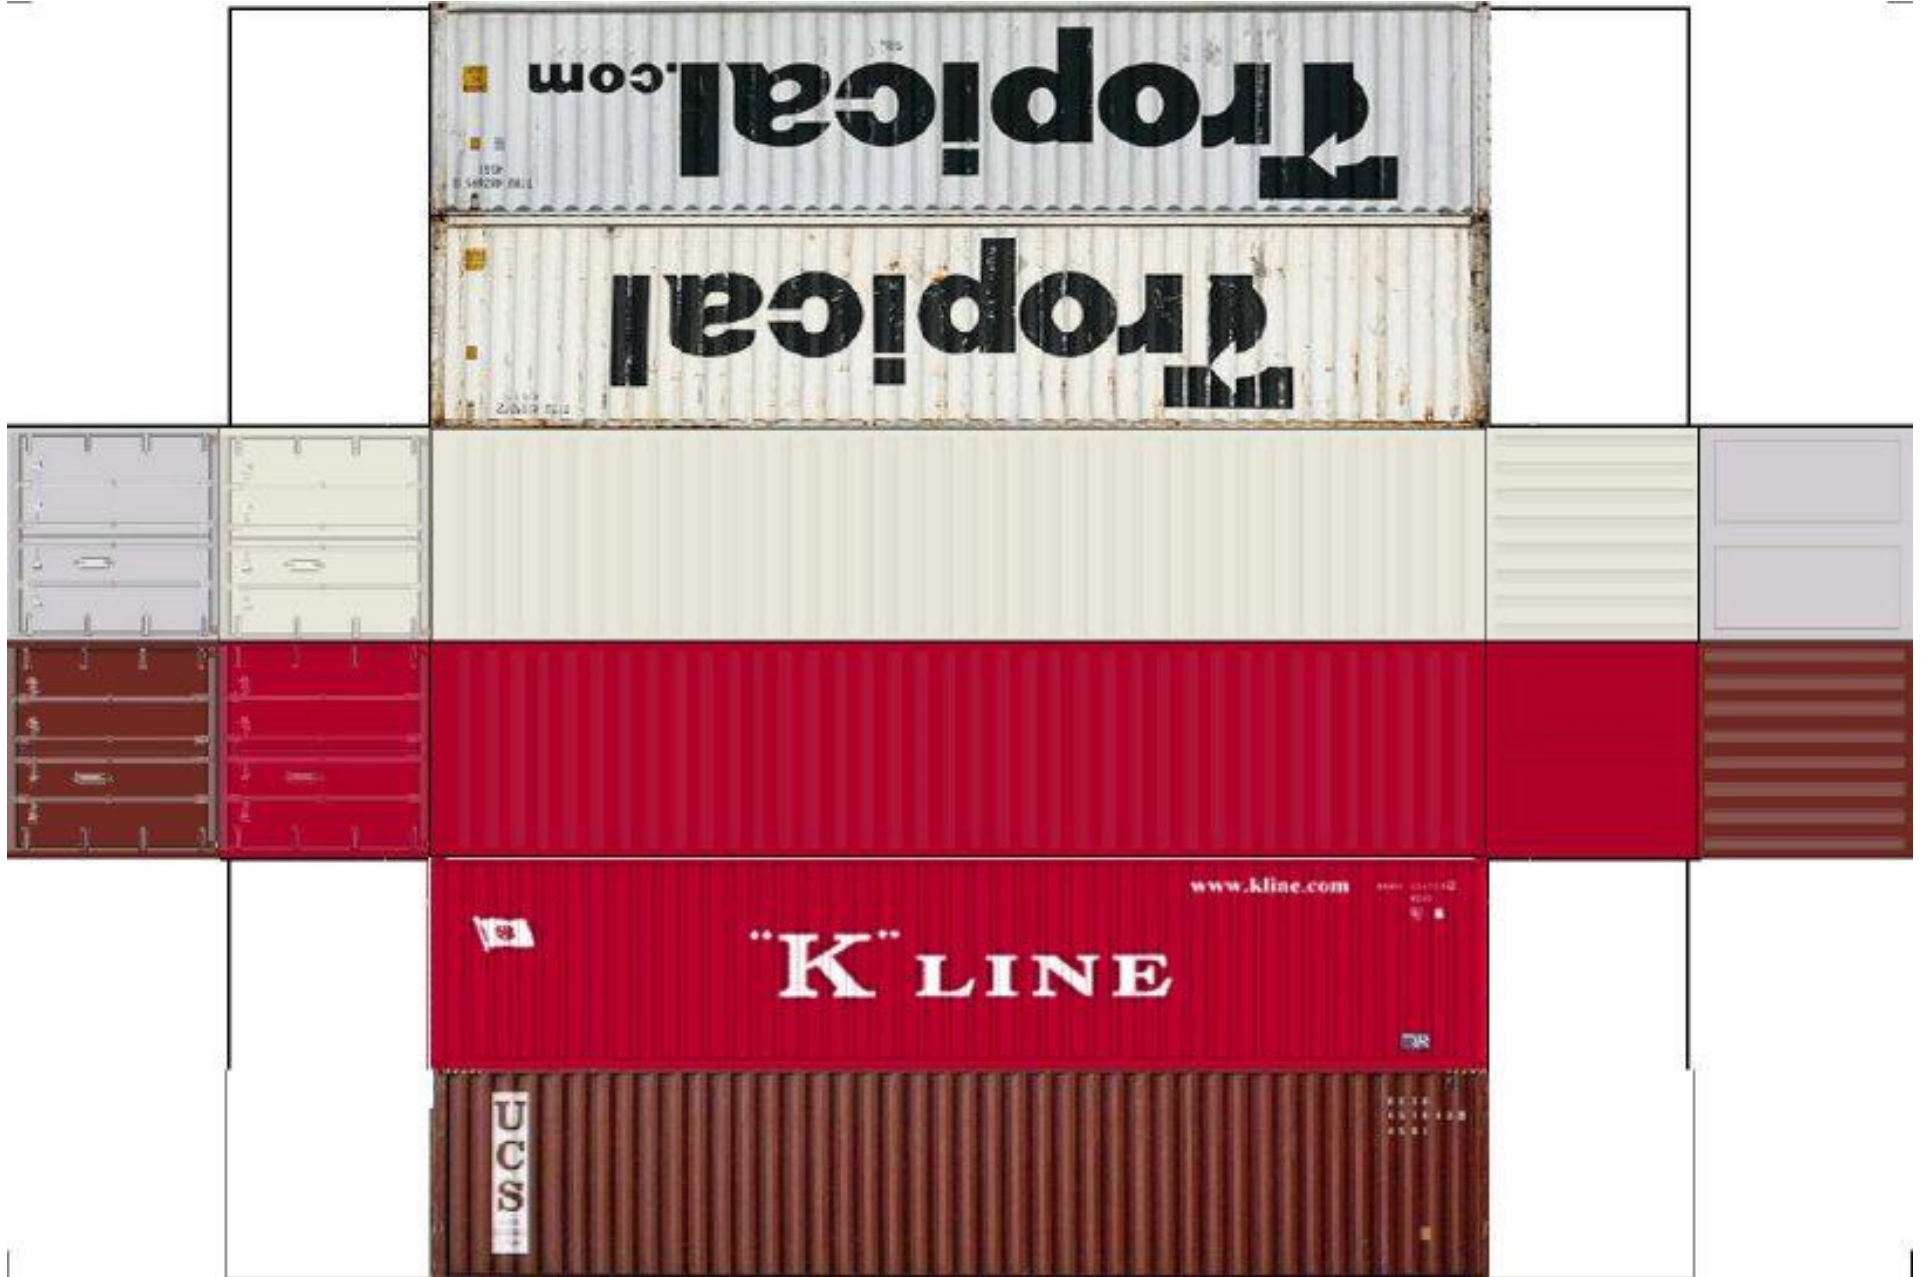

BUILD YOUR OWN (40ft STACK SHIPPING CONTAINERS 4 in 1) HO SCALE

Drawn By
www.krafttrains.com

[View Instructional Video](#)

BUILD YOUR OWN (HO SCALE) 40ft STACK SHIPPING CONTAINERS 4 in 1

For the best results print on 110 lb printable card stock and set your printer on high quality printing.