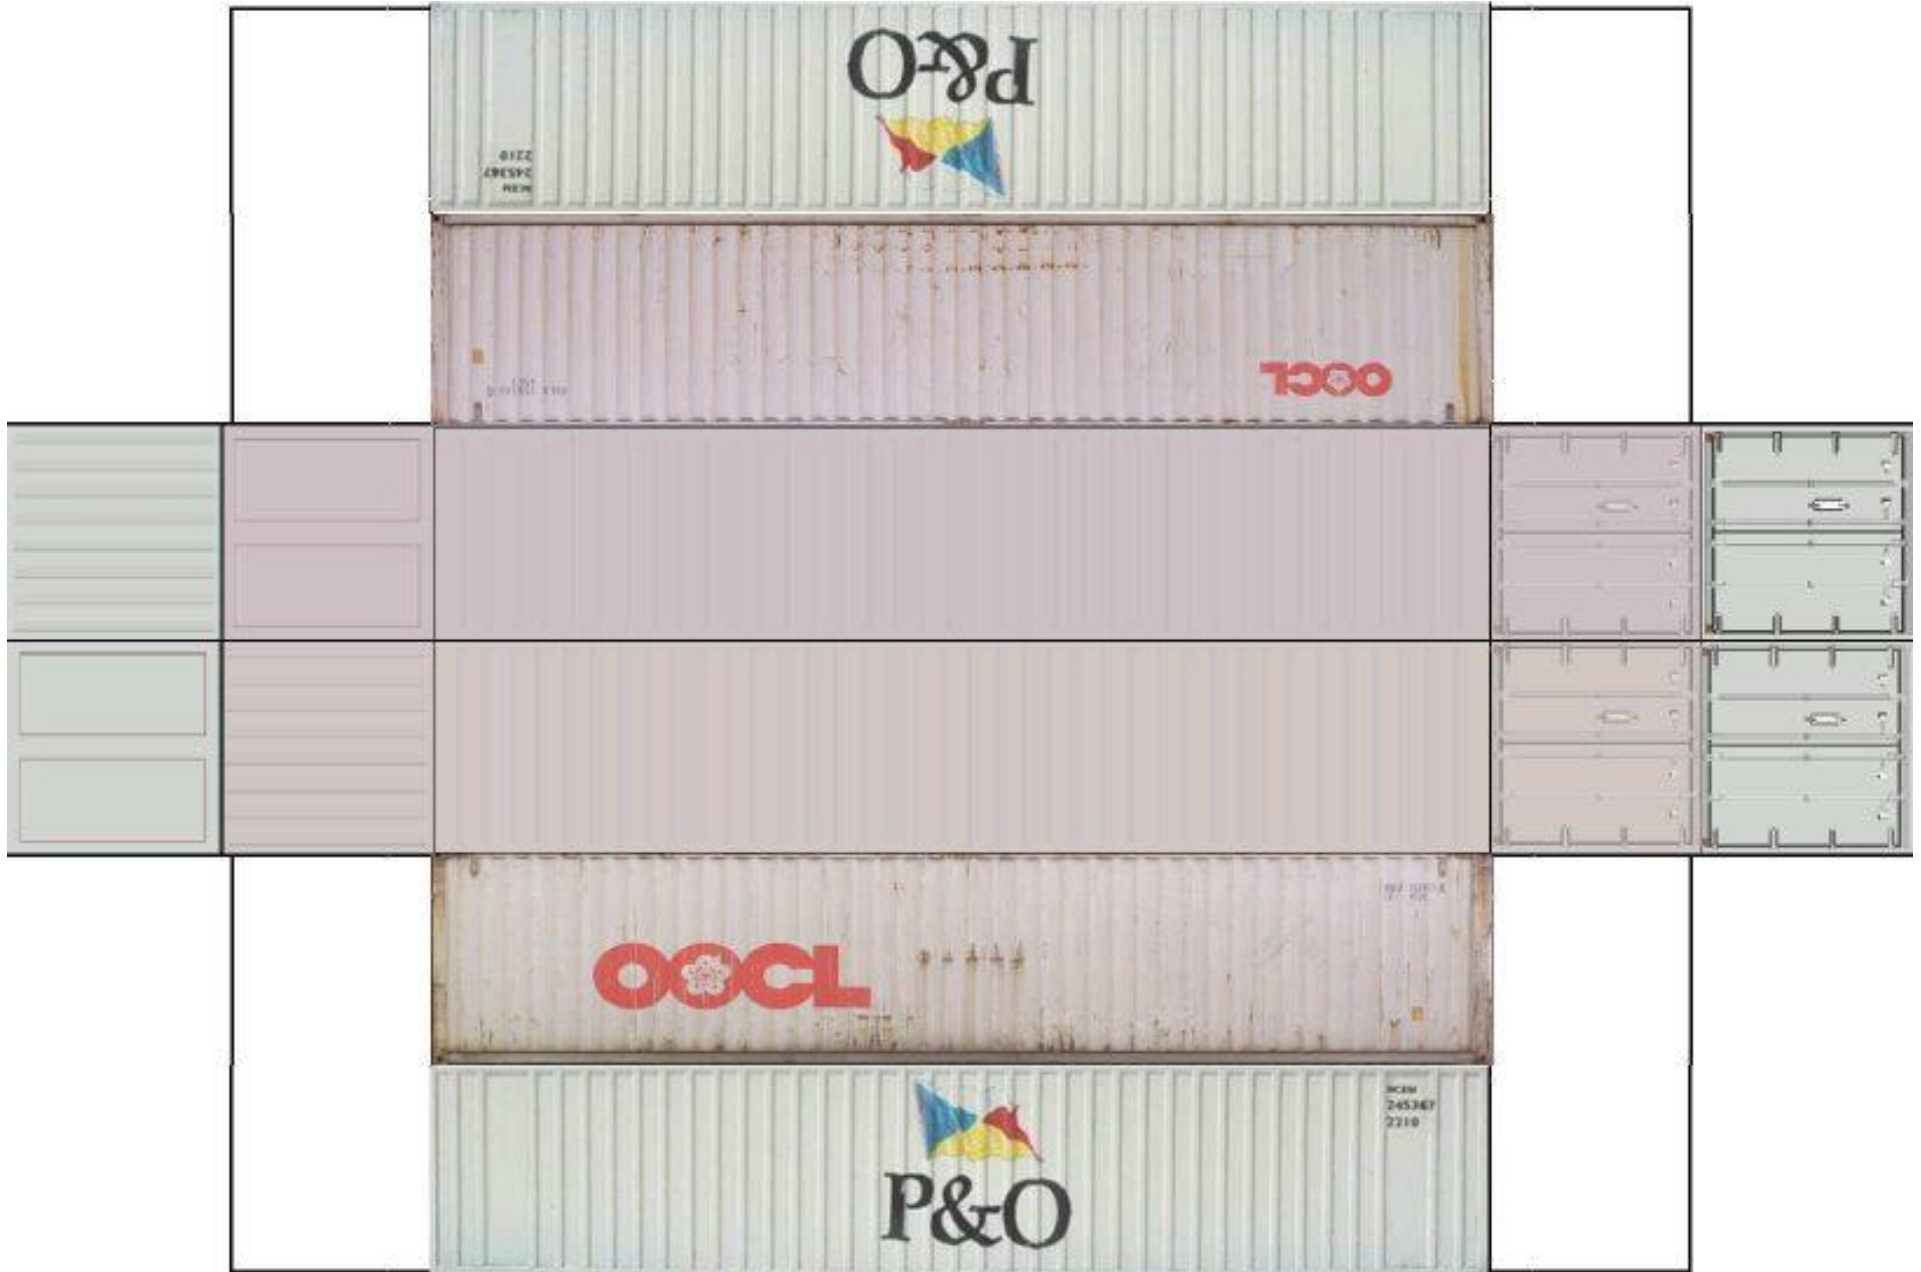

BUILD YOUR OWN (HO SCALE) 40ft STACK SHIPPING CONTAINERS 4 in 1

For the best results print on 110 lb printable card stock and set your printer on high quality printing.

BUILD YOUR OWN (40ft STACK SHIPPING CONTAINERS 4 in 1) HO SCALE

Drawn By
www.krafttrains.com

[View Instructional Video](#)