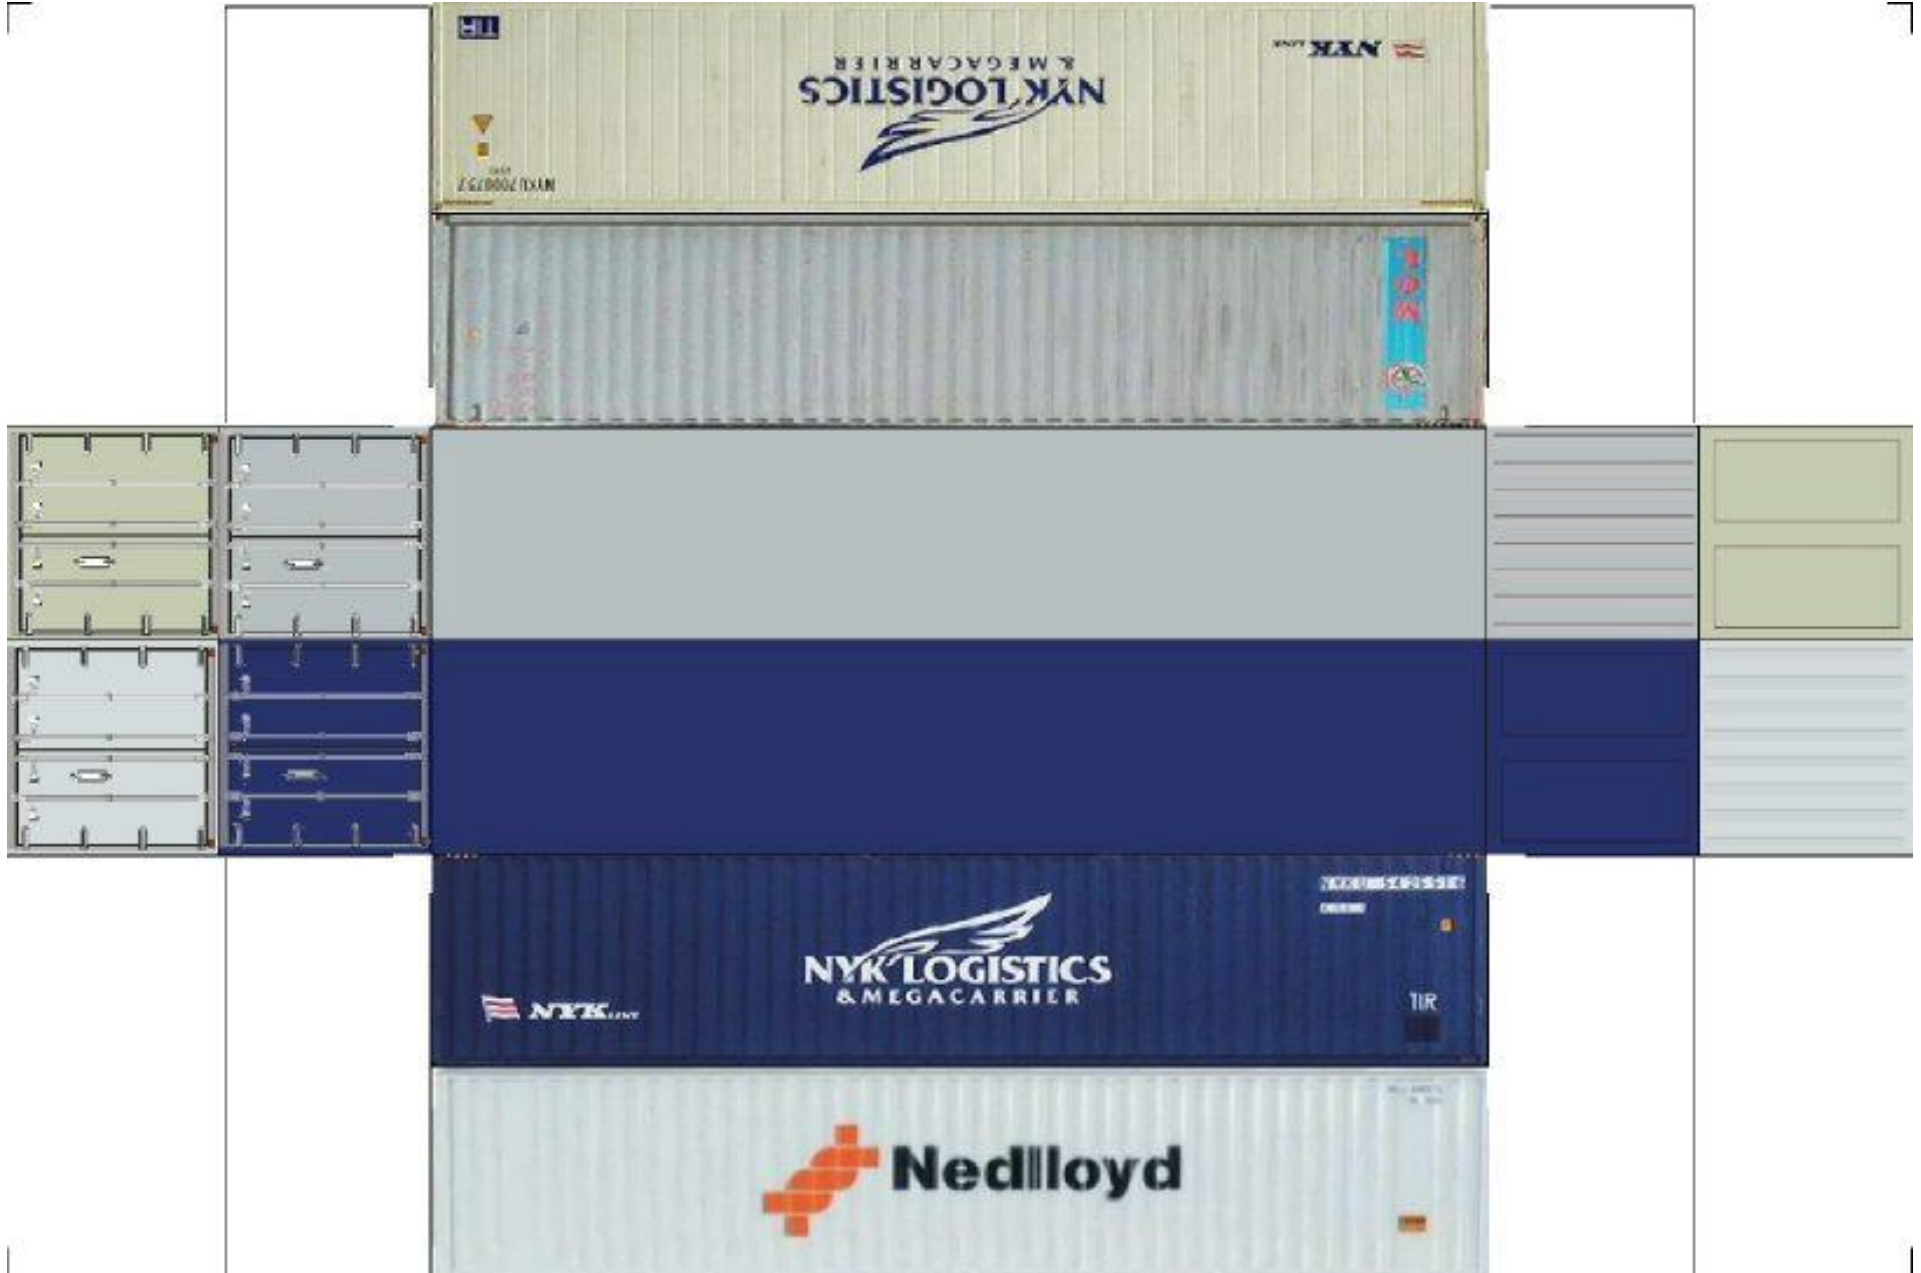

BUILD YOUR OWN (40ft STACK SHIPPING CONTAINERS 4 in 1) HO SCALE

Drawn By
www.krafttrains.com

[View Instructional Video](#)

BUILD YOUR OWN (HO SCALE) 40ft STACK SHIPPING CONTAINERS 4 in 1

For the best results print on 110 lb printable card stock and set your printer on high quality printing.