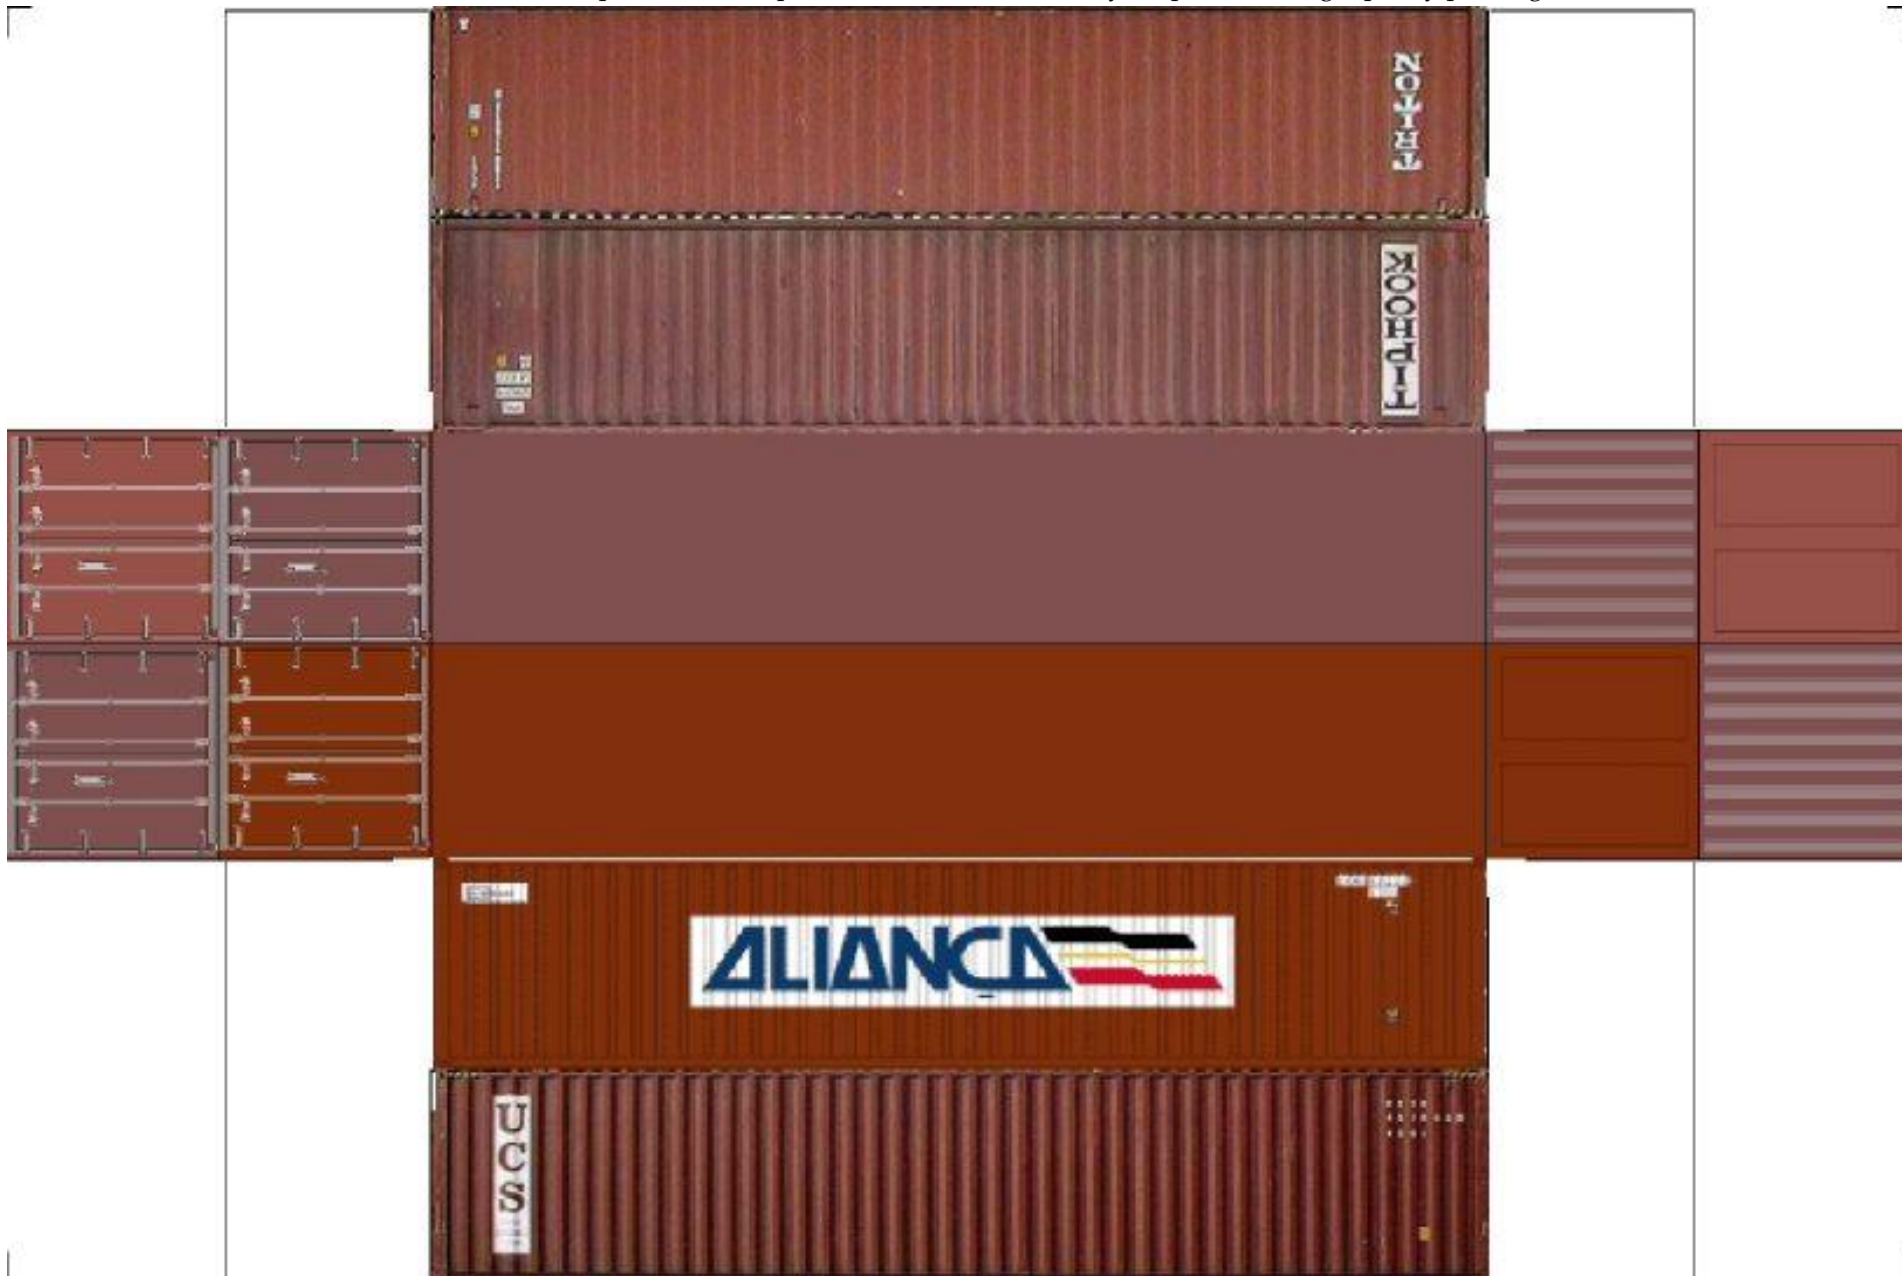

BUILD YOUR OWN (HO SCALE) 40ft STACK SHIPPING CONTAINERS 4 in 1

For the best results print on 110 lb printable card stock and set your printer on high quality printing.

BUILD YOUR OWN (40ft STACK SHIPPING CONTAINERS 4 in 1) HO SCALE

Drawn By
www.krafttrains.com

[View Instructional Video](#)