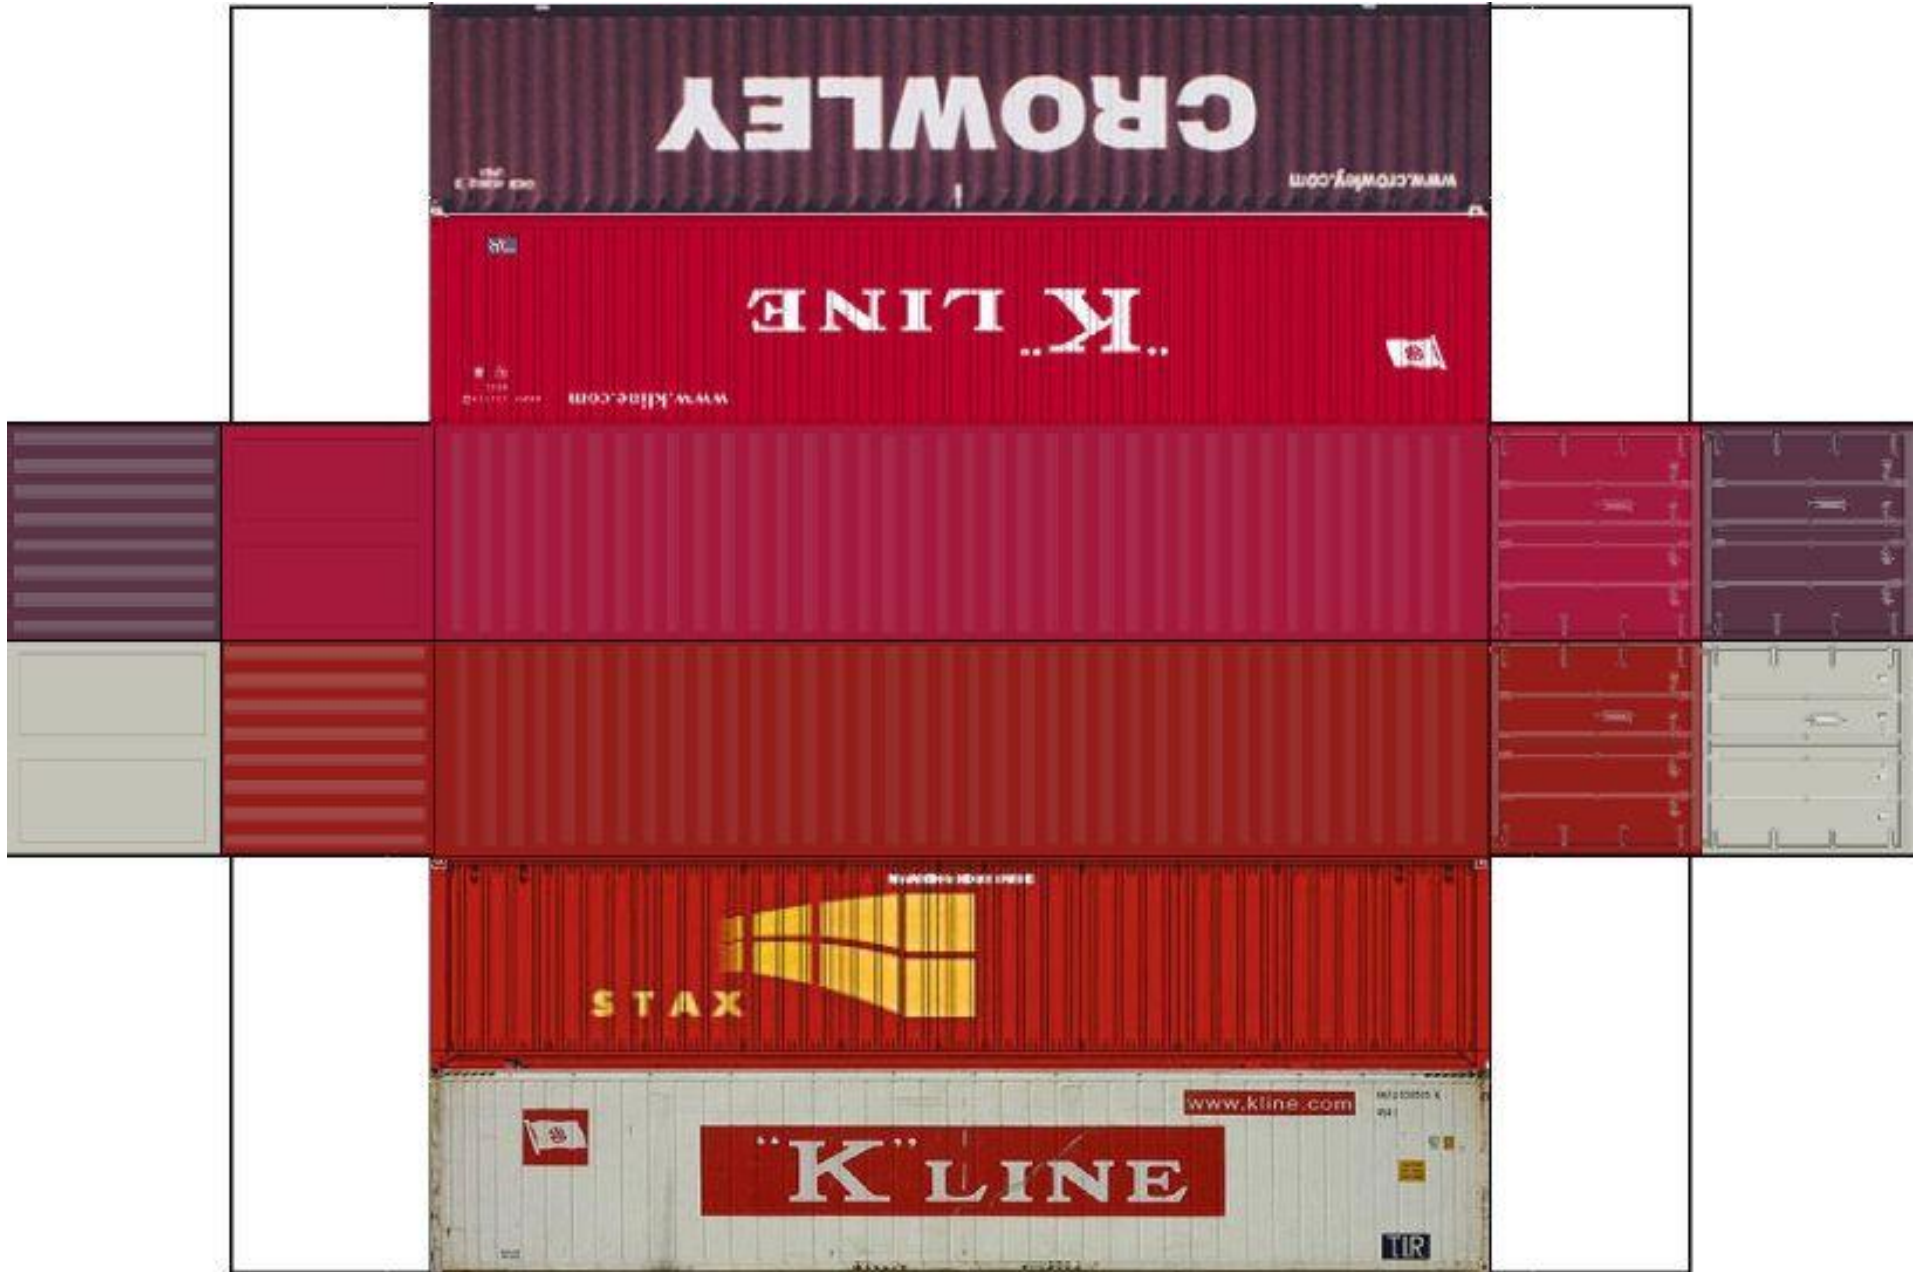

BUILD YOUR OWN (40ft STACK SHIPPING CONTAINERS 4 in 1) HO SCALE

Drawn By
www.krafttrains.com

[View Instructional Video](#)

BUILD YOUR OWN (HO SCALE) 40ft STACK SHIPPING CONTAINERS 4 in 1

For the best results print on 110 lb printable card stock and set your printer on high quality printing.