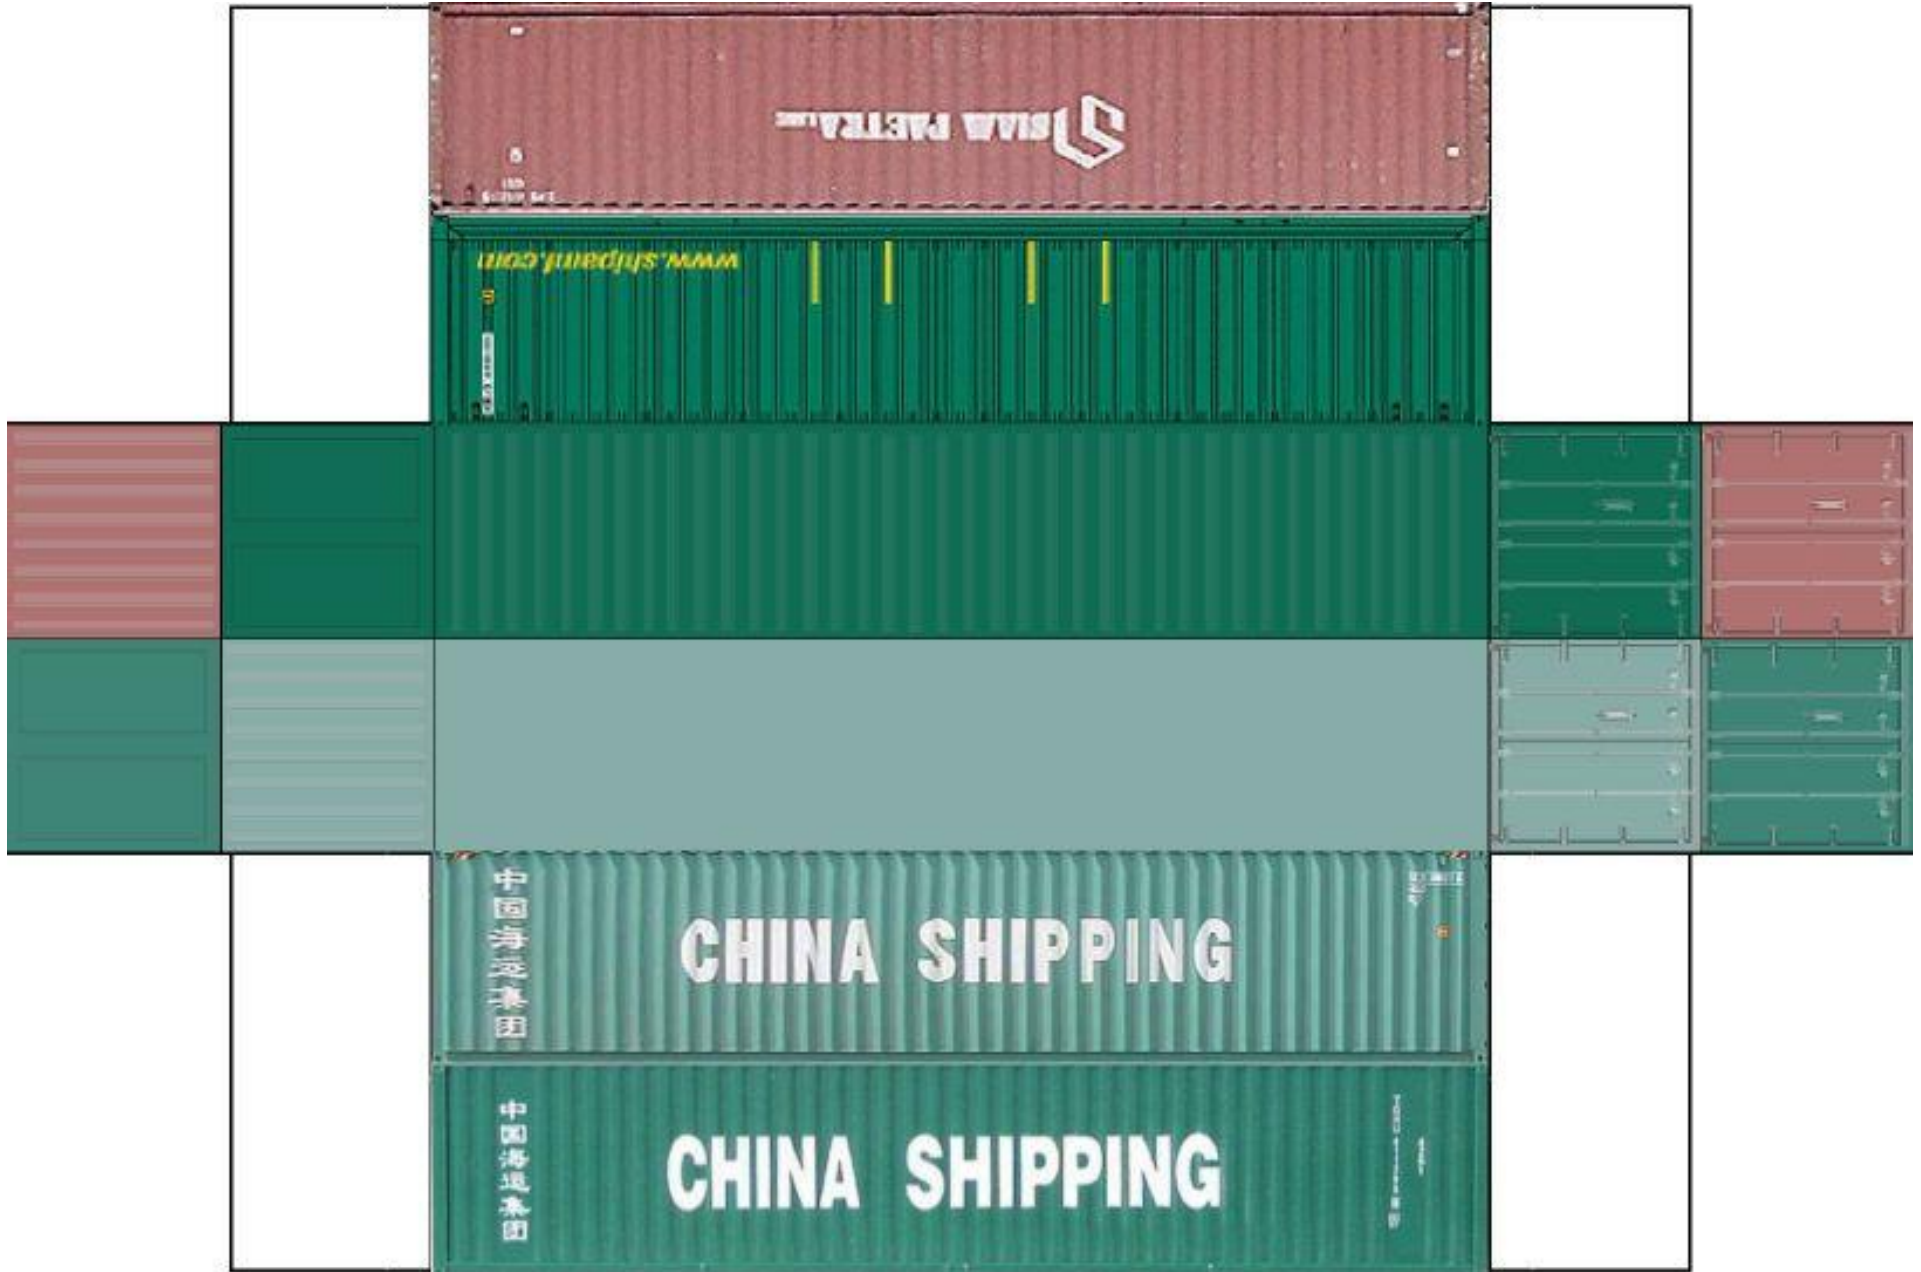

BUILD YOUR OWN (HO SCALE) 40ft STACK SHIPPING CONTAINERS 4 in 1

For the best results print on 110 lb printable card stock and set your printer on high quality printing.

BUILD YOUR OWN (40ft STACK SHIPPING CONTAINERS 4 in 1) HO SCALE

Drawn By
www.krafttrains.com

[View Instructional Video](#)