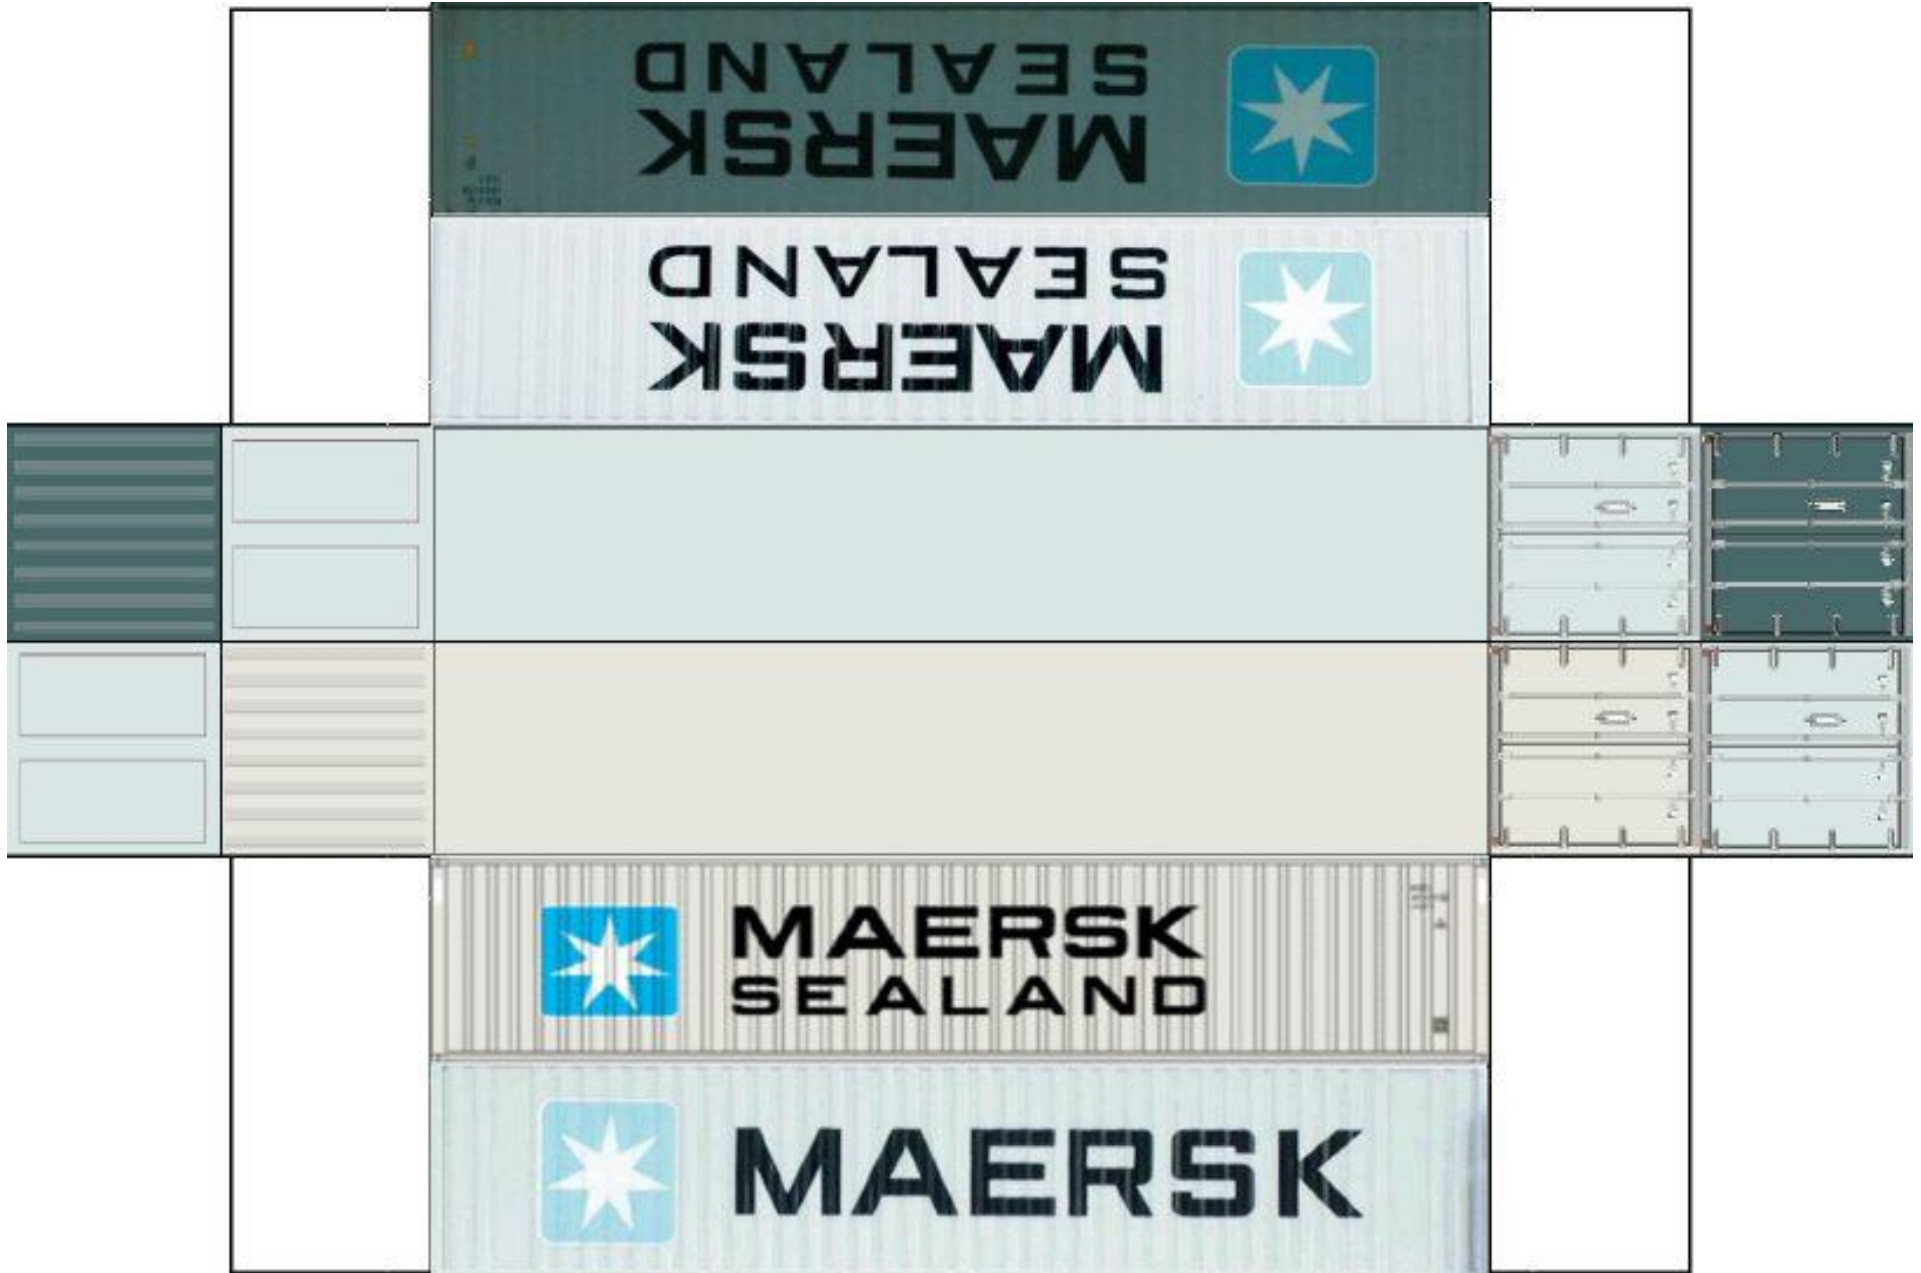

BUILD YOUR OWN (HO SCALE) 40ft STACK SHIPPING CONTAINERS 4 in 1

For the best results print on 110 lb printable card stock and set your printer on high quality printing.

BUILD YOUR OWN (40ft STACK SHIPPING CONTAINERS 4 in 1) HO SCALE

Drawn By
www.krafttrains.com

[View Instructional Video](#)