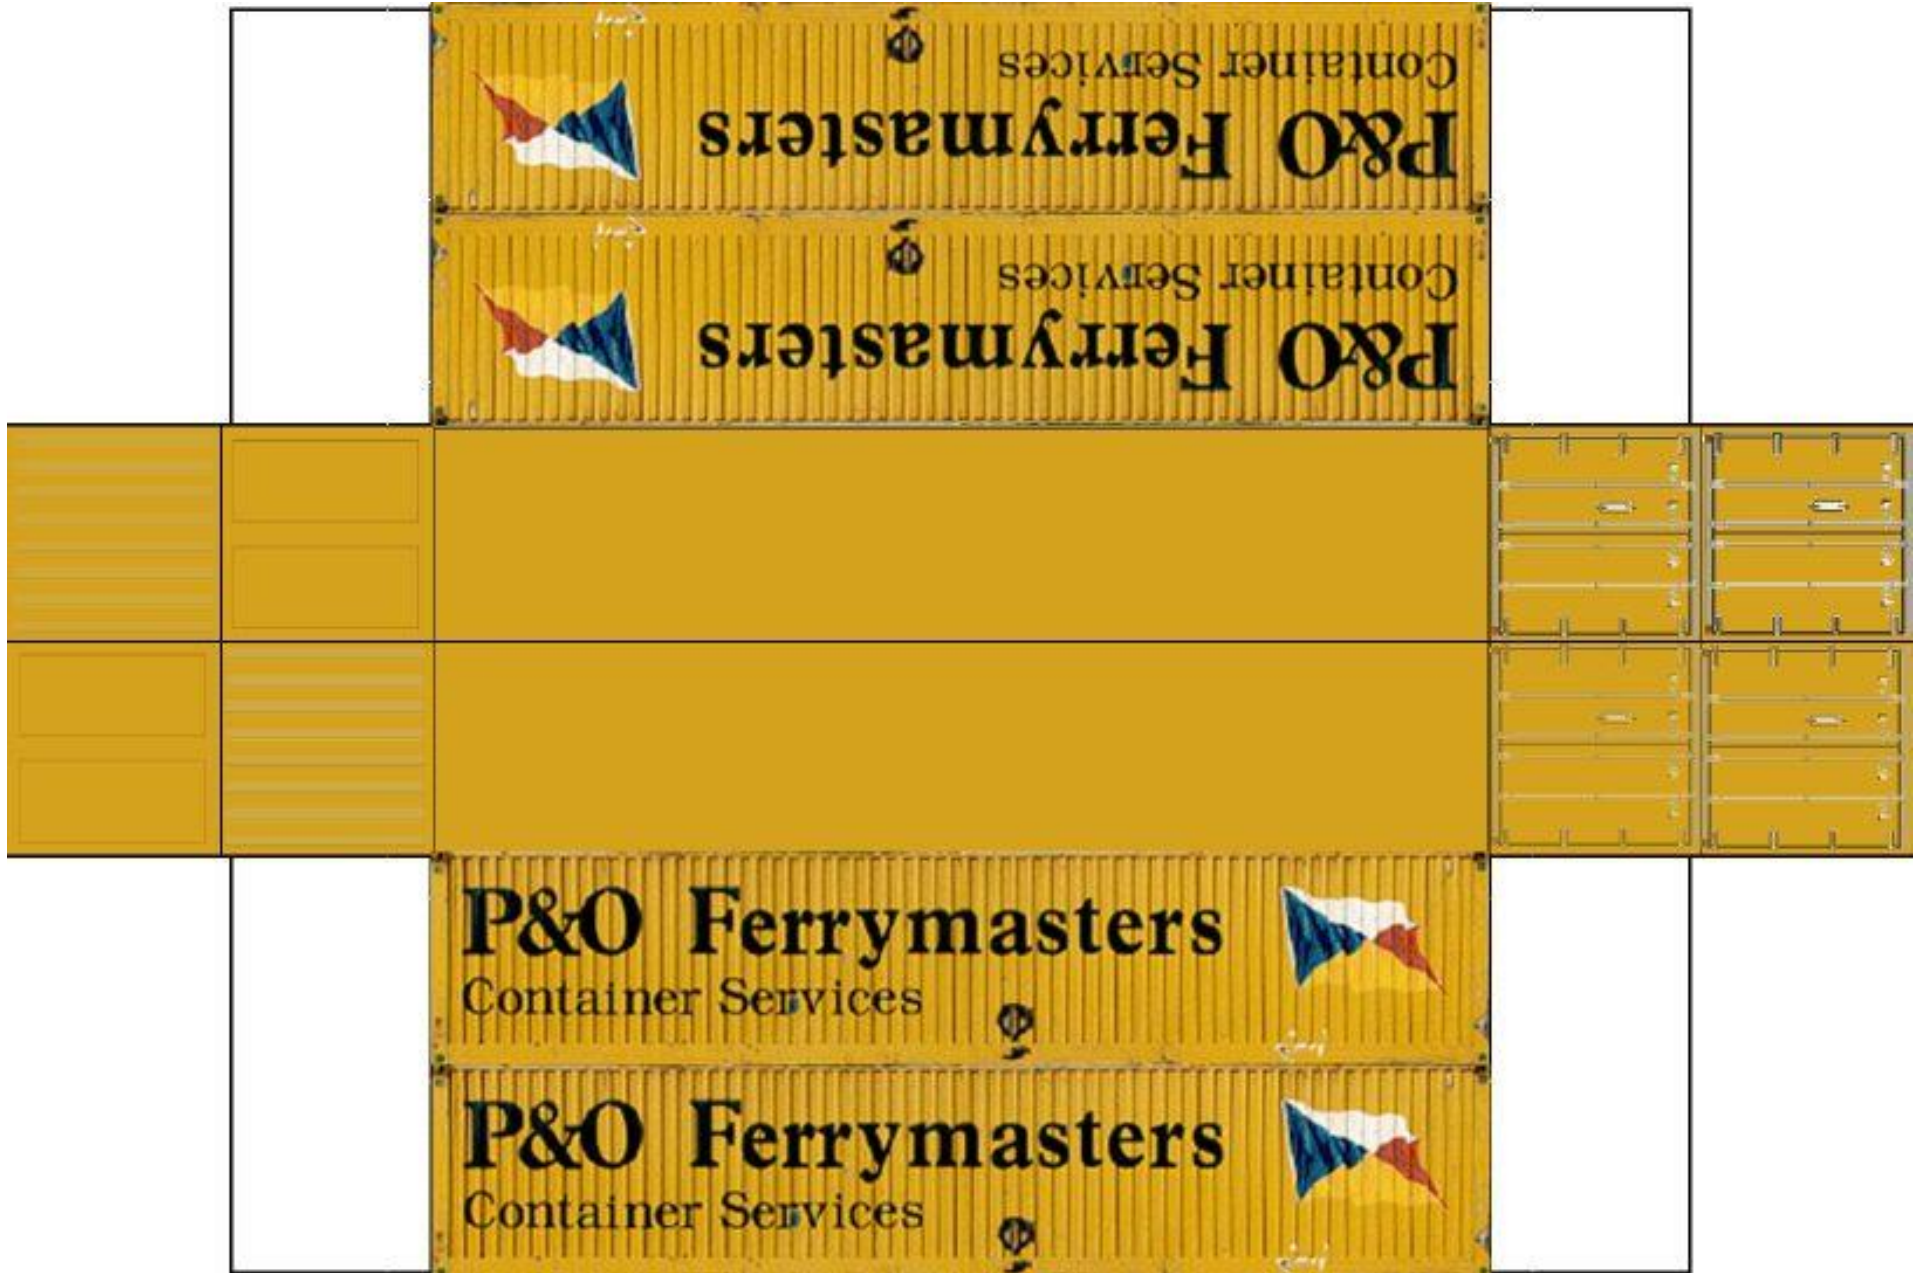

BUILD YOUR OWN (HO SCALE) 40ft STACK SHIPPING CONTAINERS 4 in 1

For the best results print on 110 lb printable card stock and set your printer on high quality printing.

BUILD YOUR OWN (40ft STACK SHIPPING CONTAINERS 4 in 1) HO SCALE

Drawn By
www.krafttrains.com

[View Instructional Video](#)