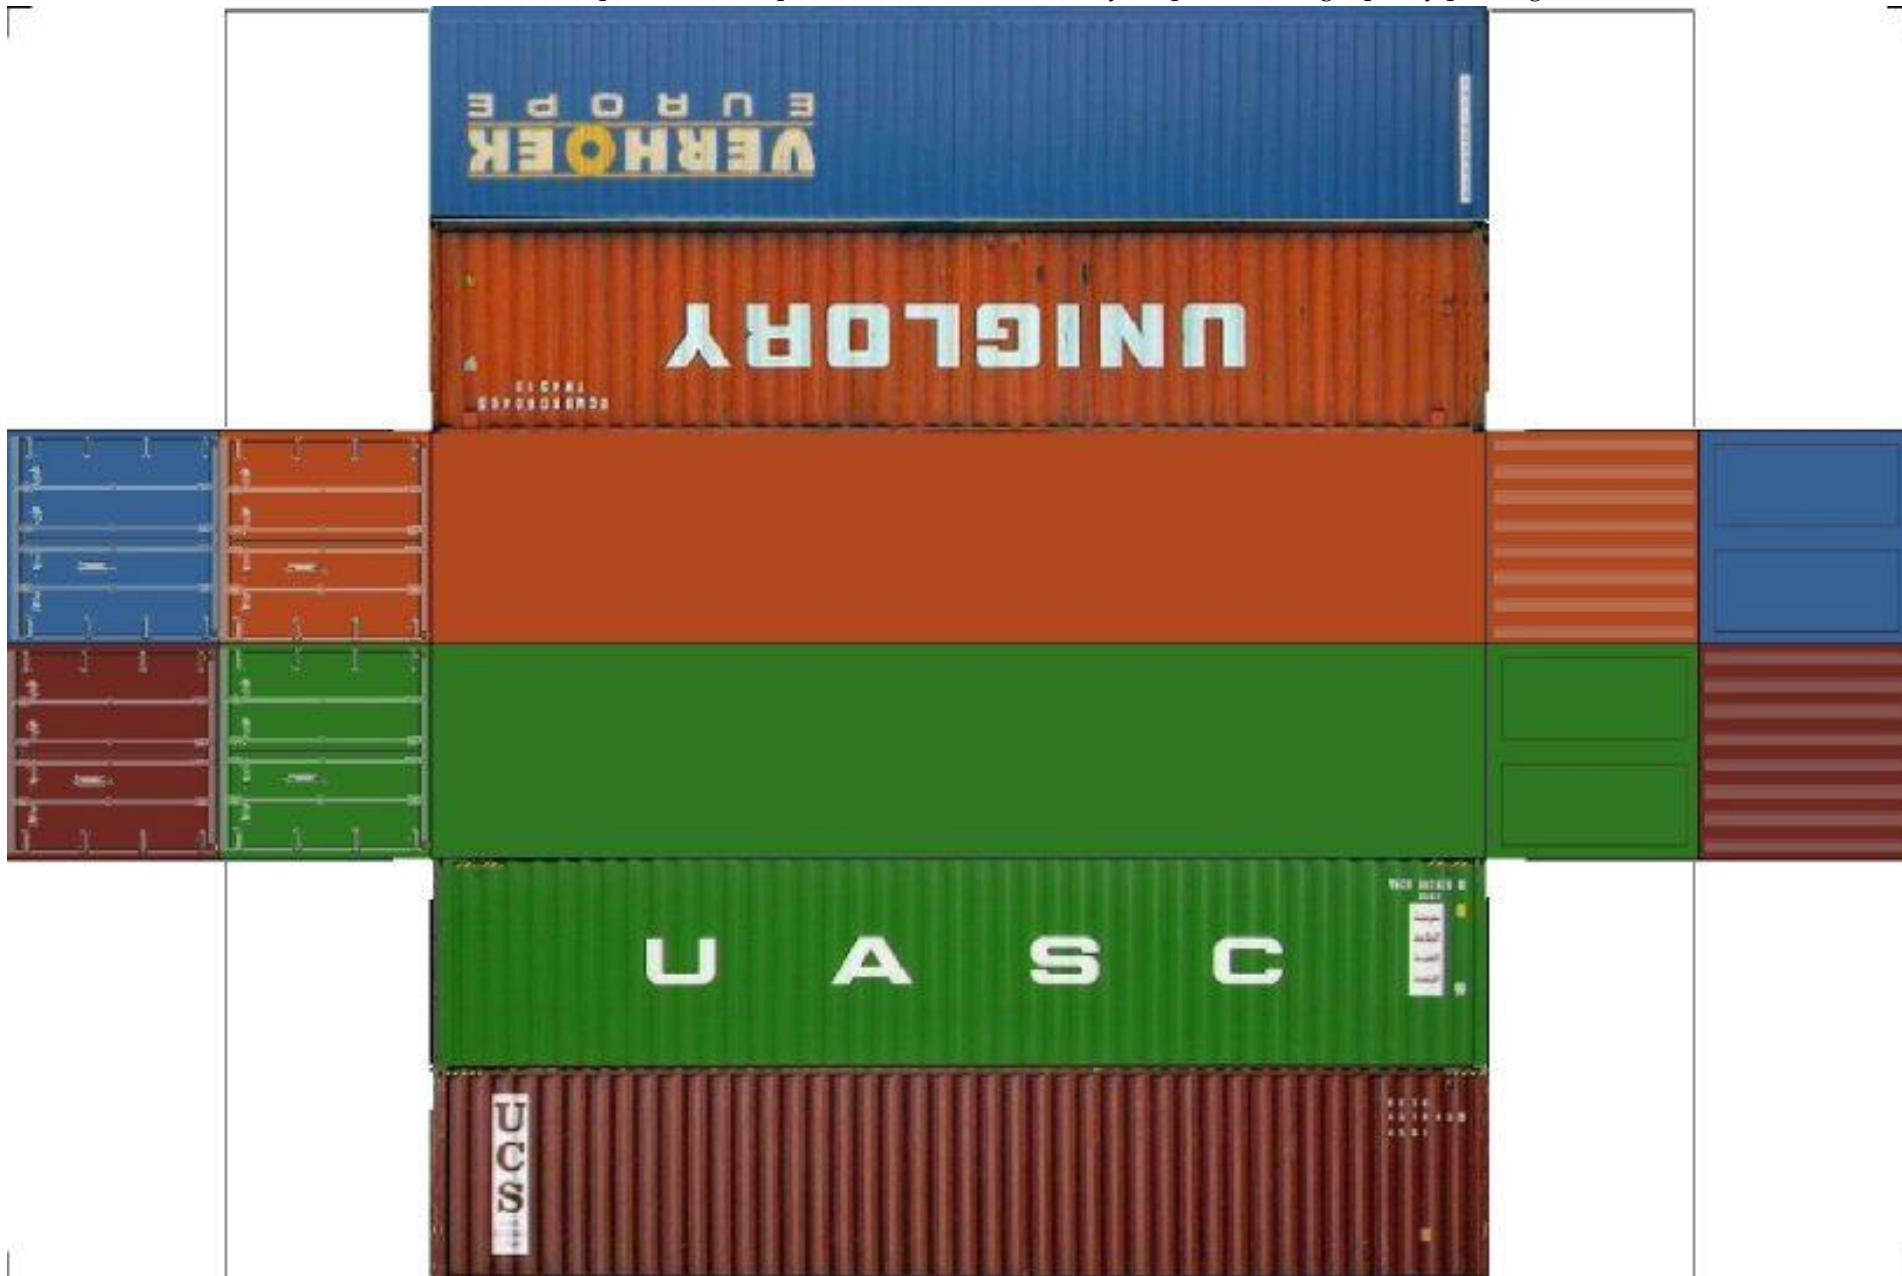

BUILD YOUR OWN (HO SCALE) 40ft STACK SHIPPING CONTAINERS 4 in 1

For the best results print on 110 lb printable card stock and set your printer on high quality printing.

BUILD YOUR OWN (40ft STACK SHIPPING CONTAINERS 4 in 1) HO SCALE

Drawn By
www.krafttrains.com

[View Instructional Video](#)