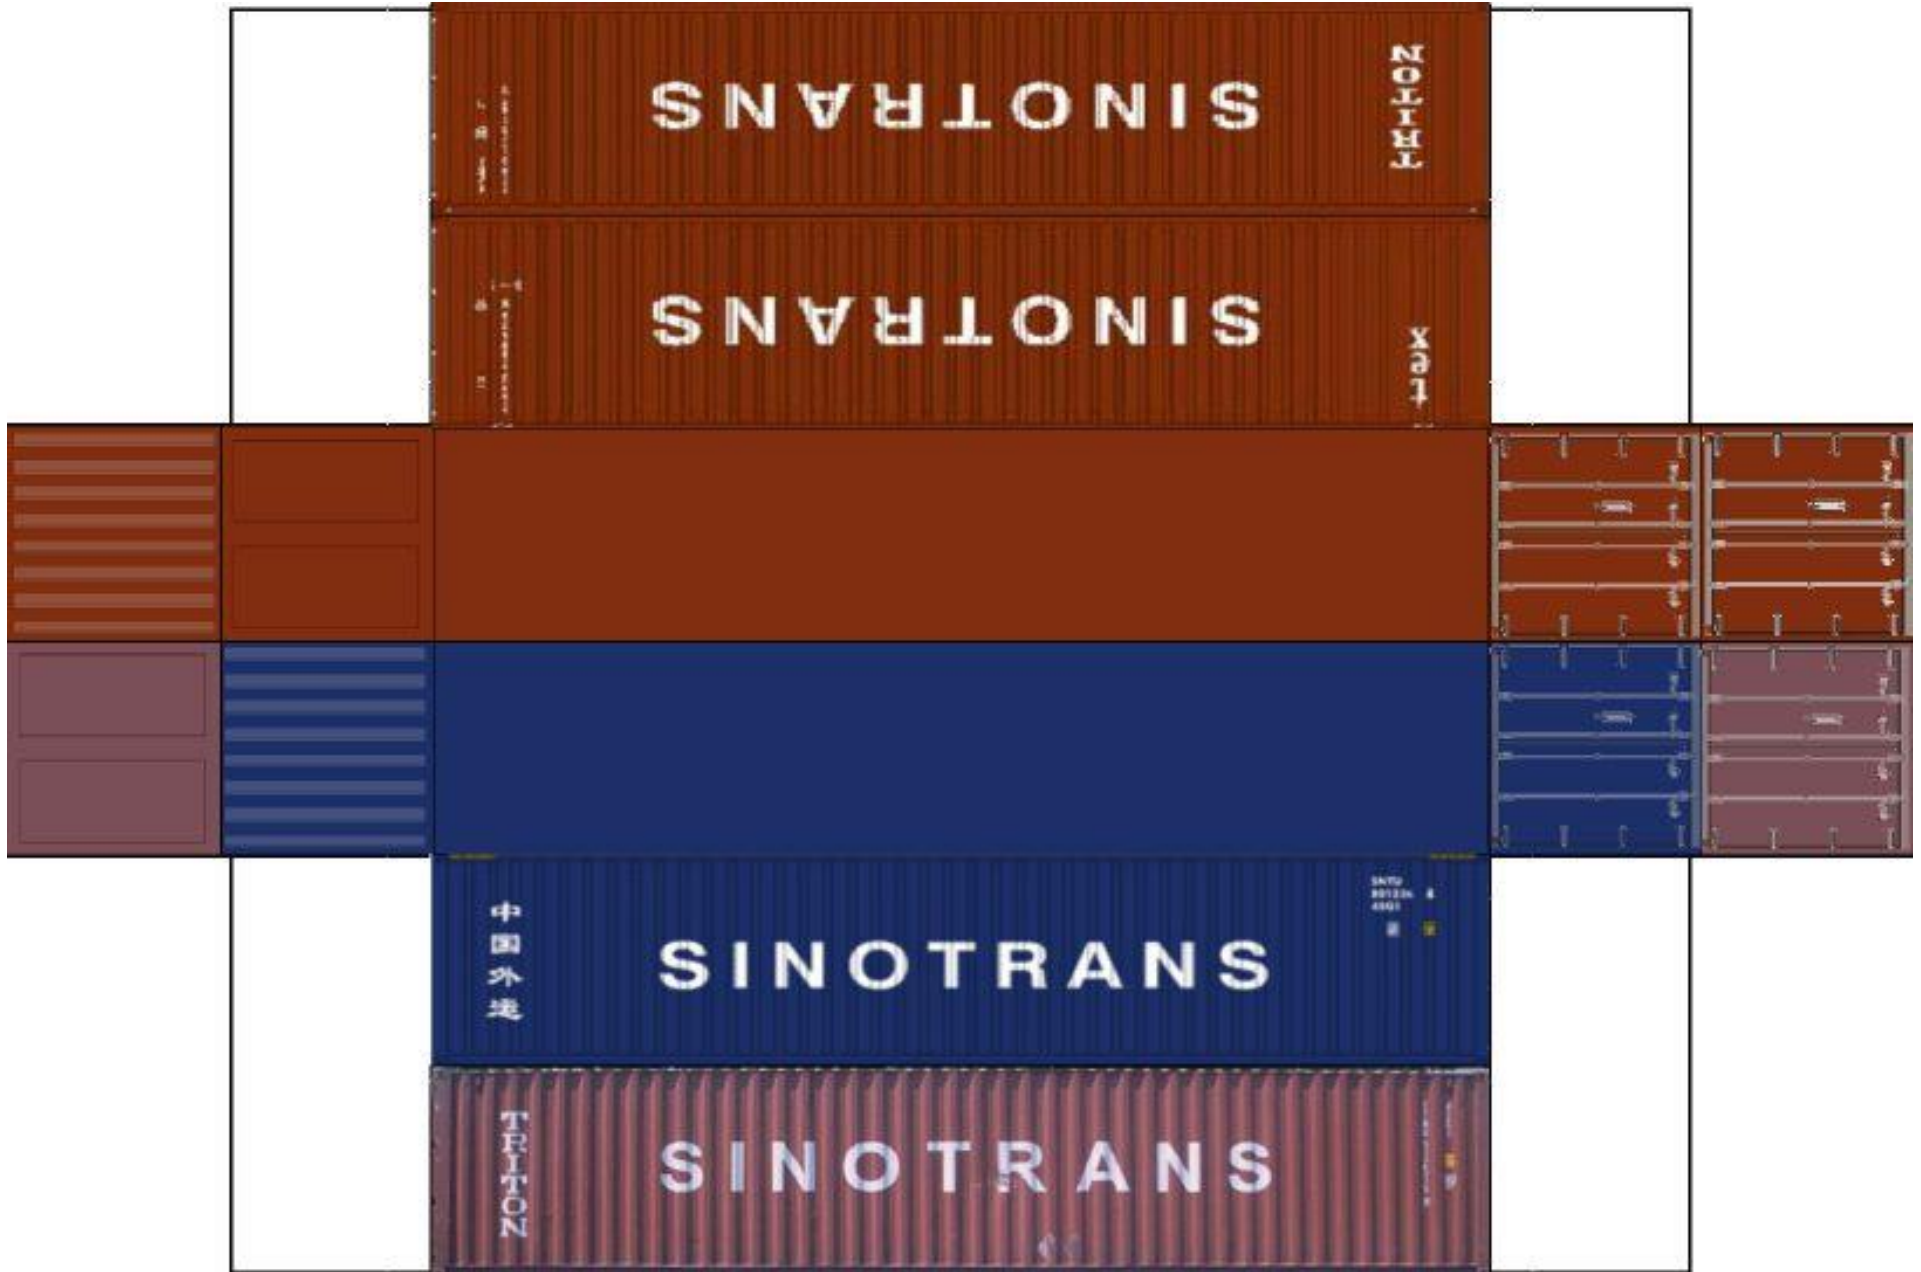

BUILD YOUR OWN (HO SCALE) 40ft STACK SHIPPING CONTAINERS 4 in 1

For the best results print on 110 lb printable card stock and set your printer on high quality printing.

BUILD YOUR OWN (40ft STACK SHIPPING CONTAINERS 4 in 1) HO SCALE

Drawn By
www.krafttrains.com

[View Instructional Video](#)