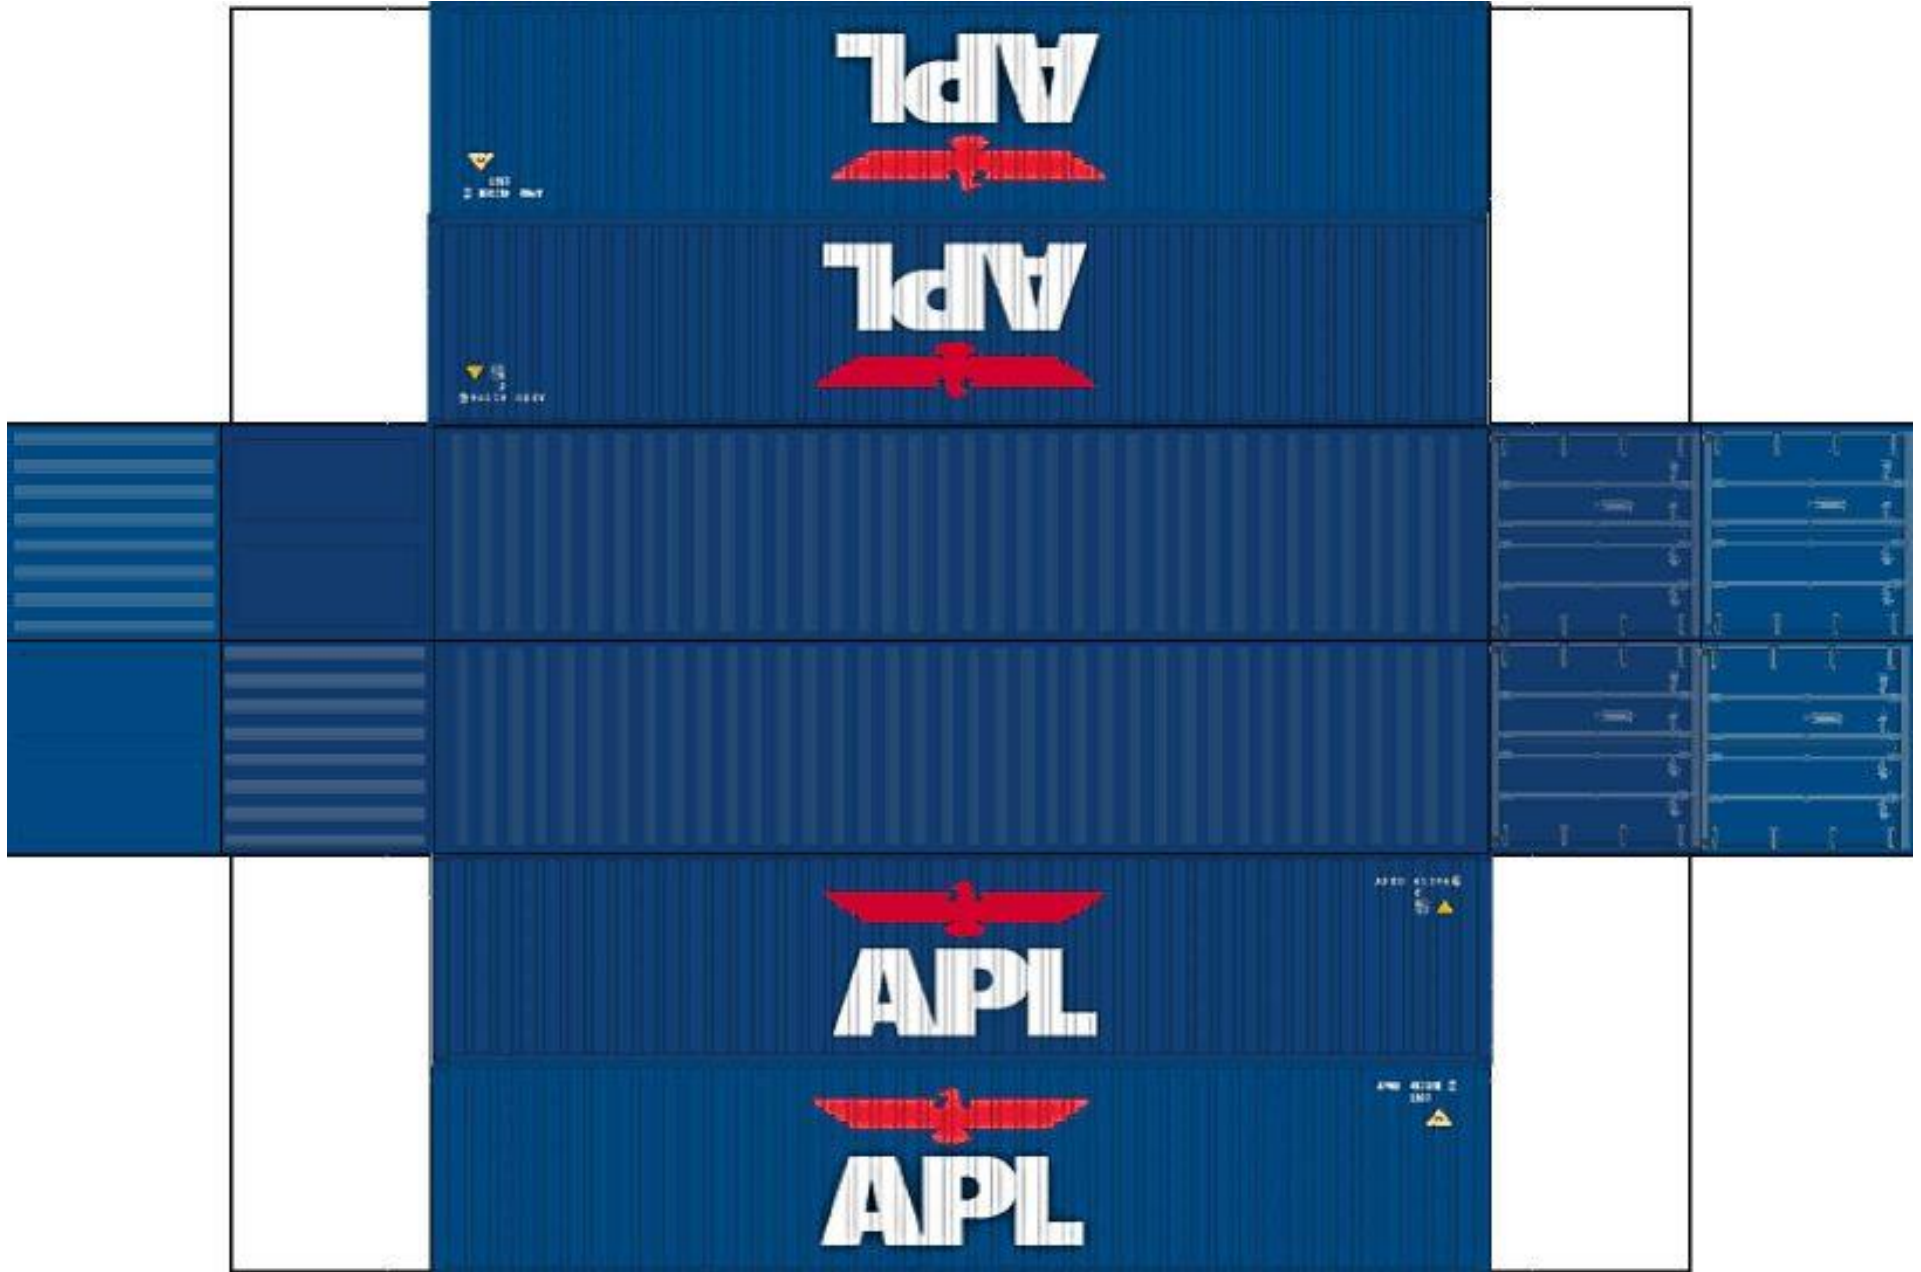

BUILD YOUR OWN (40ft STACK SHIPPING CONTAINERS 4 in 1) HO SCALE

Drawn By
www.krafttrains.com

[View Instructional Video](#)

BUILD YOUR OWN (HO SCALE) 40ft STACK SHIPPING CONTAINERS 4 in 1

For the best results print on 110 lb printable card stock and set your printer on high quality printing.