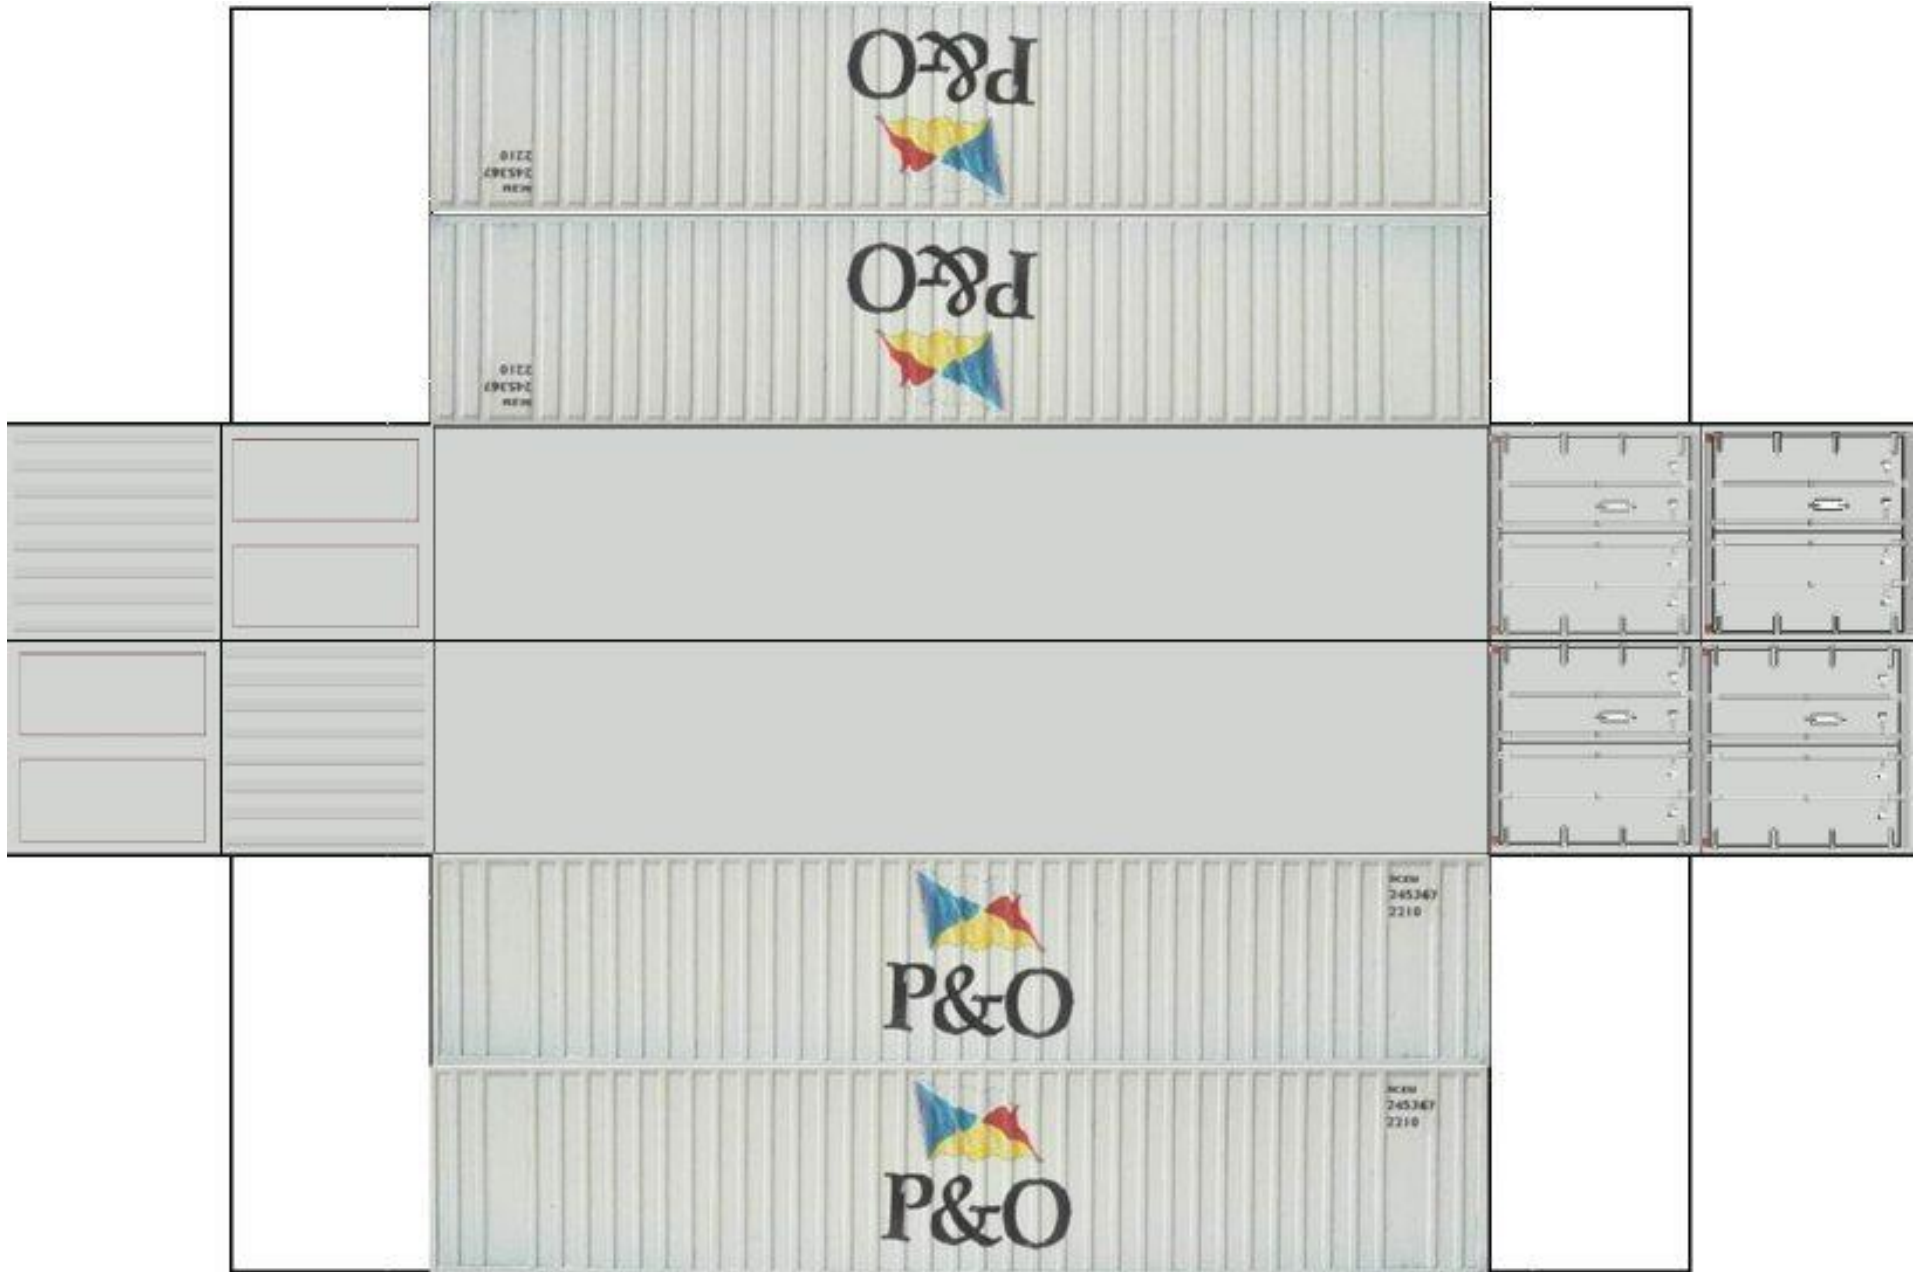

BUILD YOUR OWN (HO SCALE) 40ft STACK SHIPPING CONTAINERS 4 in 1

For the best results print on 110 lb printable card stock and set your printer on high quality printing.

BUILD YOUR OWN (40ft STACK SHIPPING CONTAINERS 4 in 1) HO SCALE

Drawn By
www.krafttrains.com

[View Instructional Video](#)