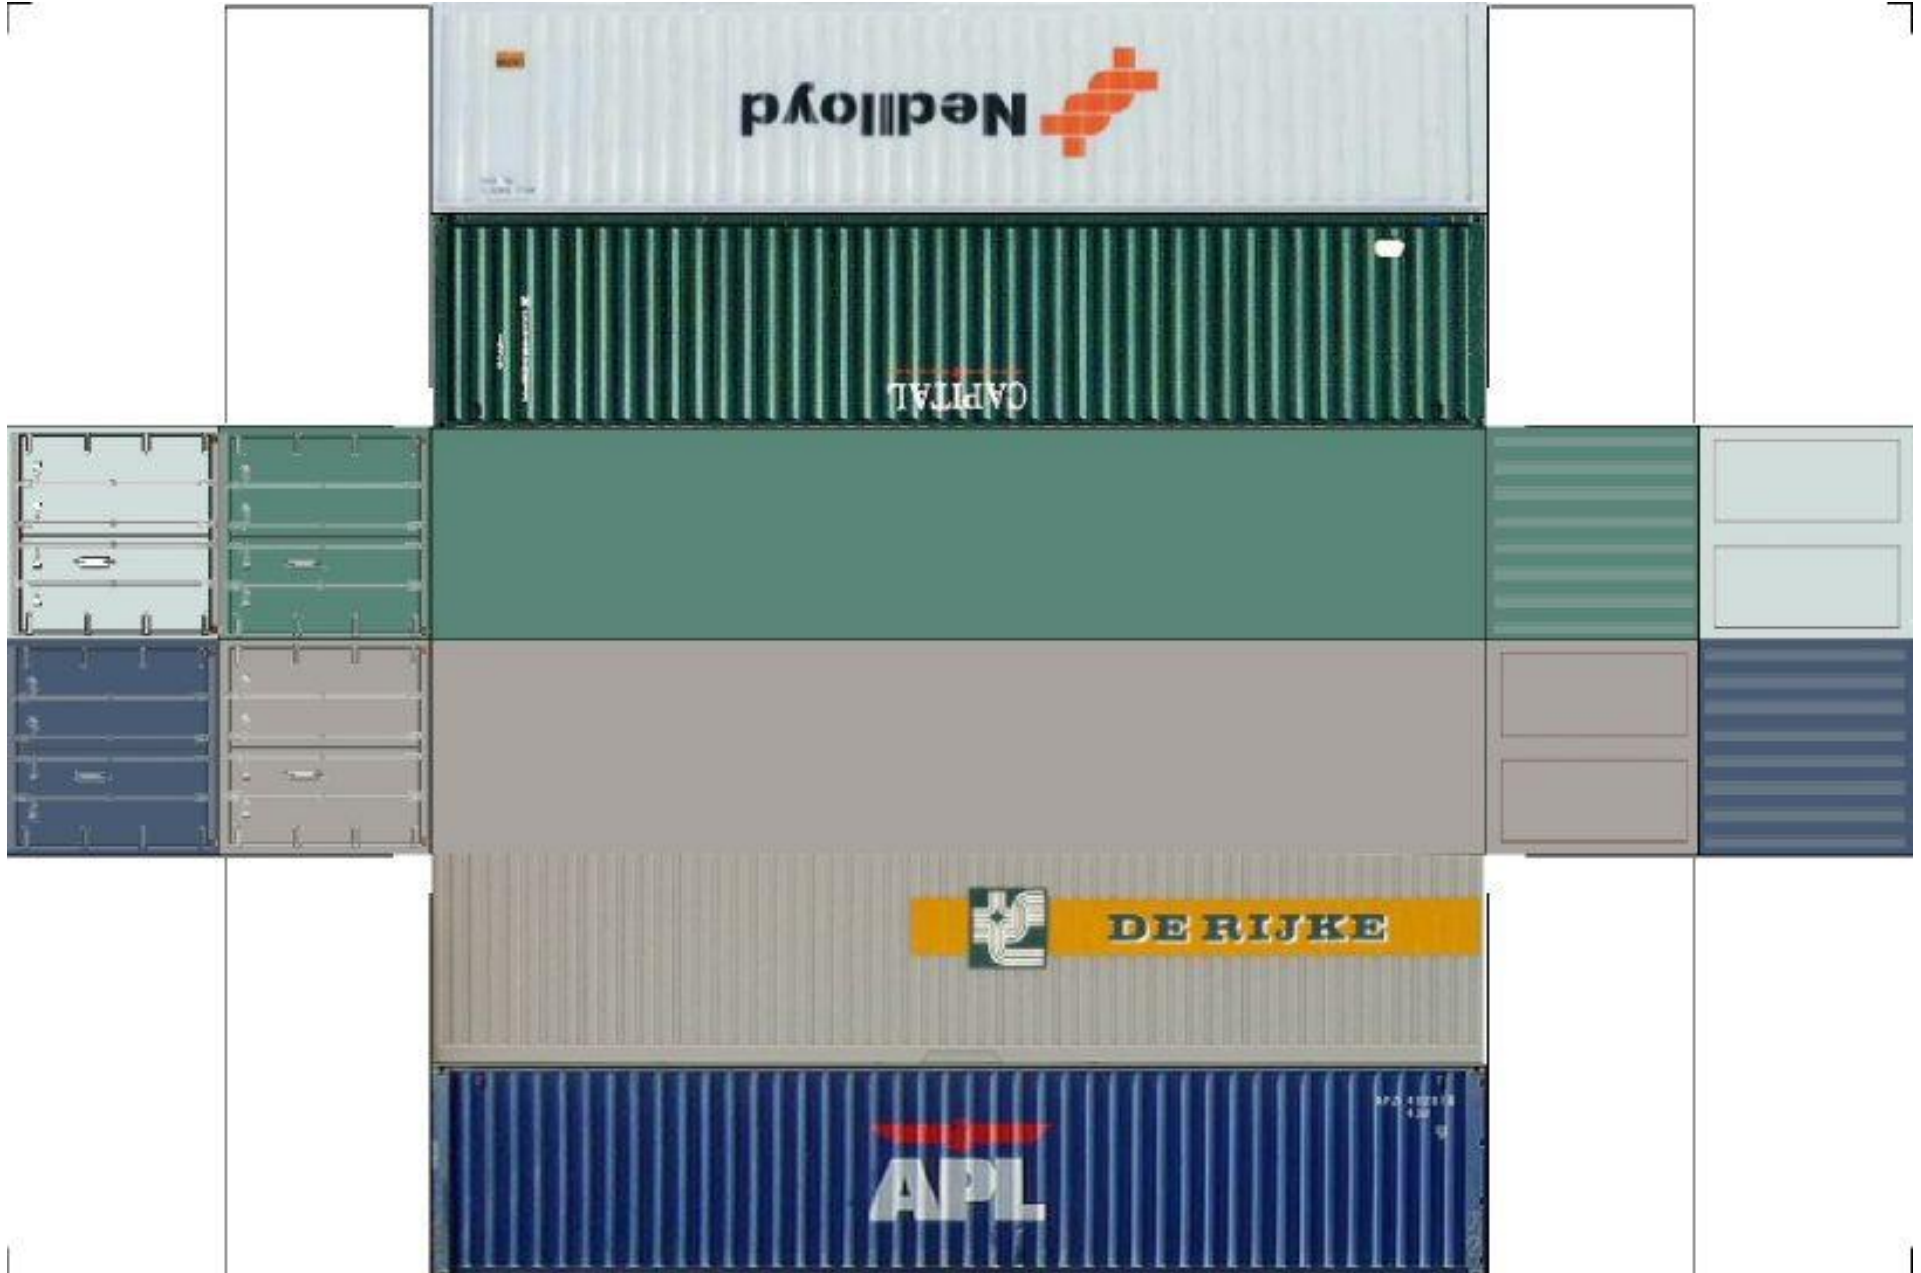

BUILD YOUR OWN (40ft STACK SHIPPING CONTAINERS 4 in 1) HO SCALE

Drawn By
www.krafttrains.com

[View Instructional Video](#)

BUILD YOUR OWN (HO SCALE) 40ft STACK SHIPPING CONTAINERS 4 in 1

For the best results print on 110 lb printable card stock and set your printer on high quality printing.