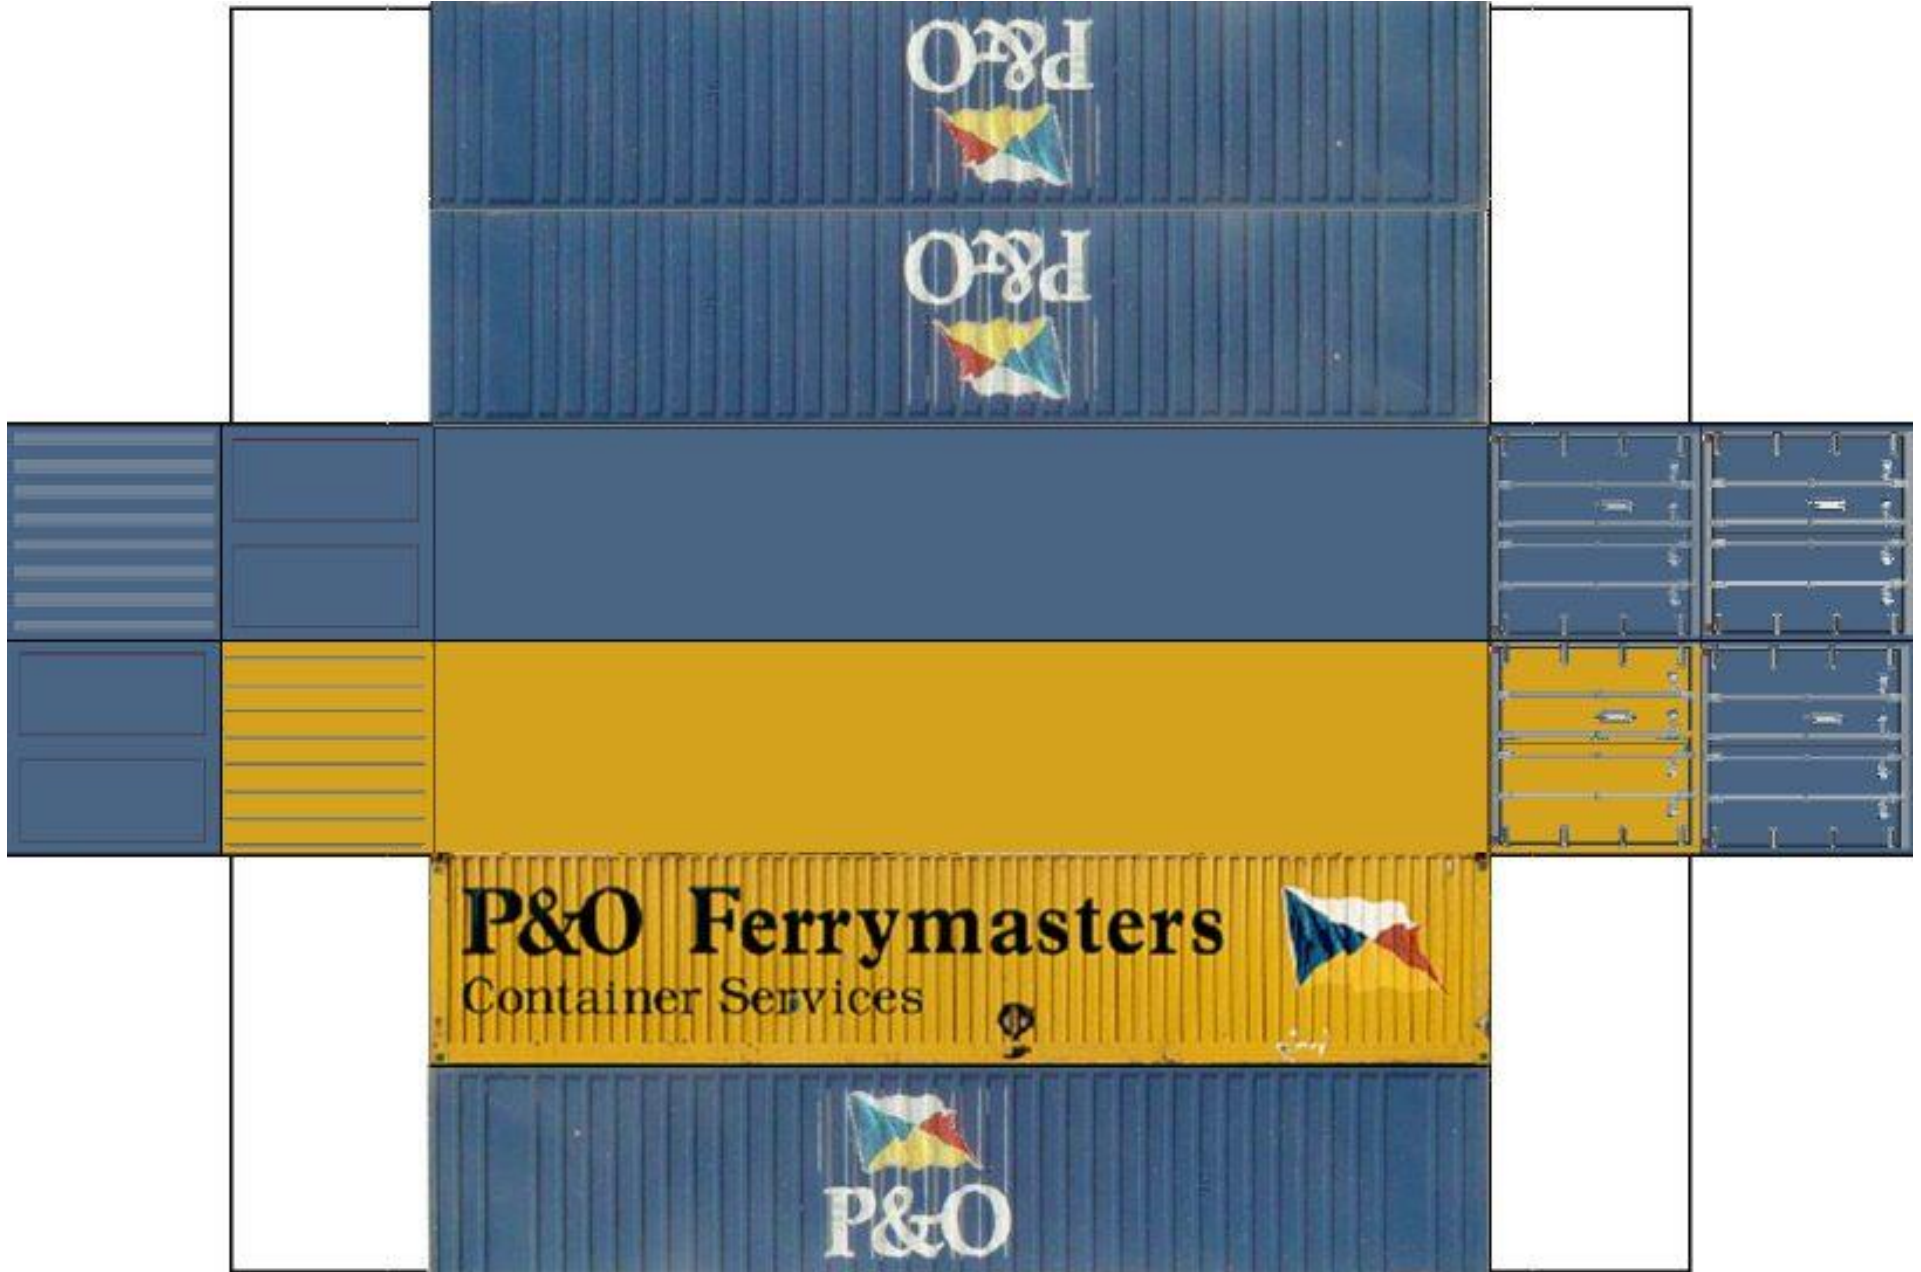

BUILD YOUR OWN (HO SCALE) 40ft STACK SHIPPING CONTAINERS 4 in 1

For the best results print on 110 lb printable card stock and set your printer on high quality printing.

BUILD YOUR OWN (40ft STACK SHIPPING CONTAINERS 4 in 1) HO SCALE

Drawn By
www.krafttrains.com

[View Instructional Video](#)