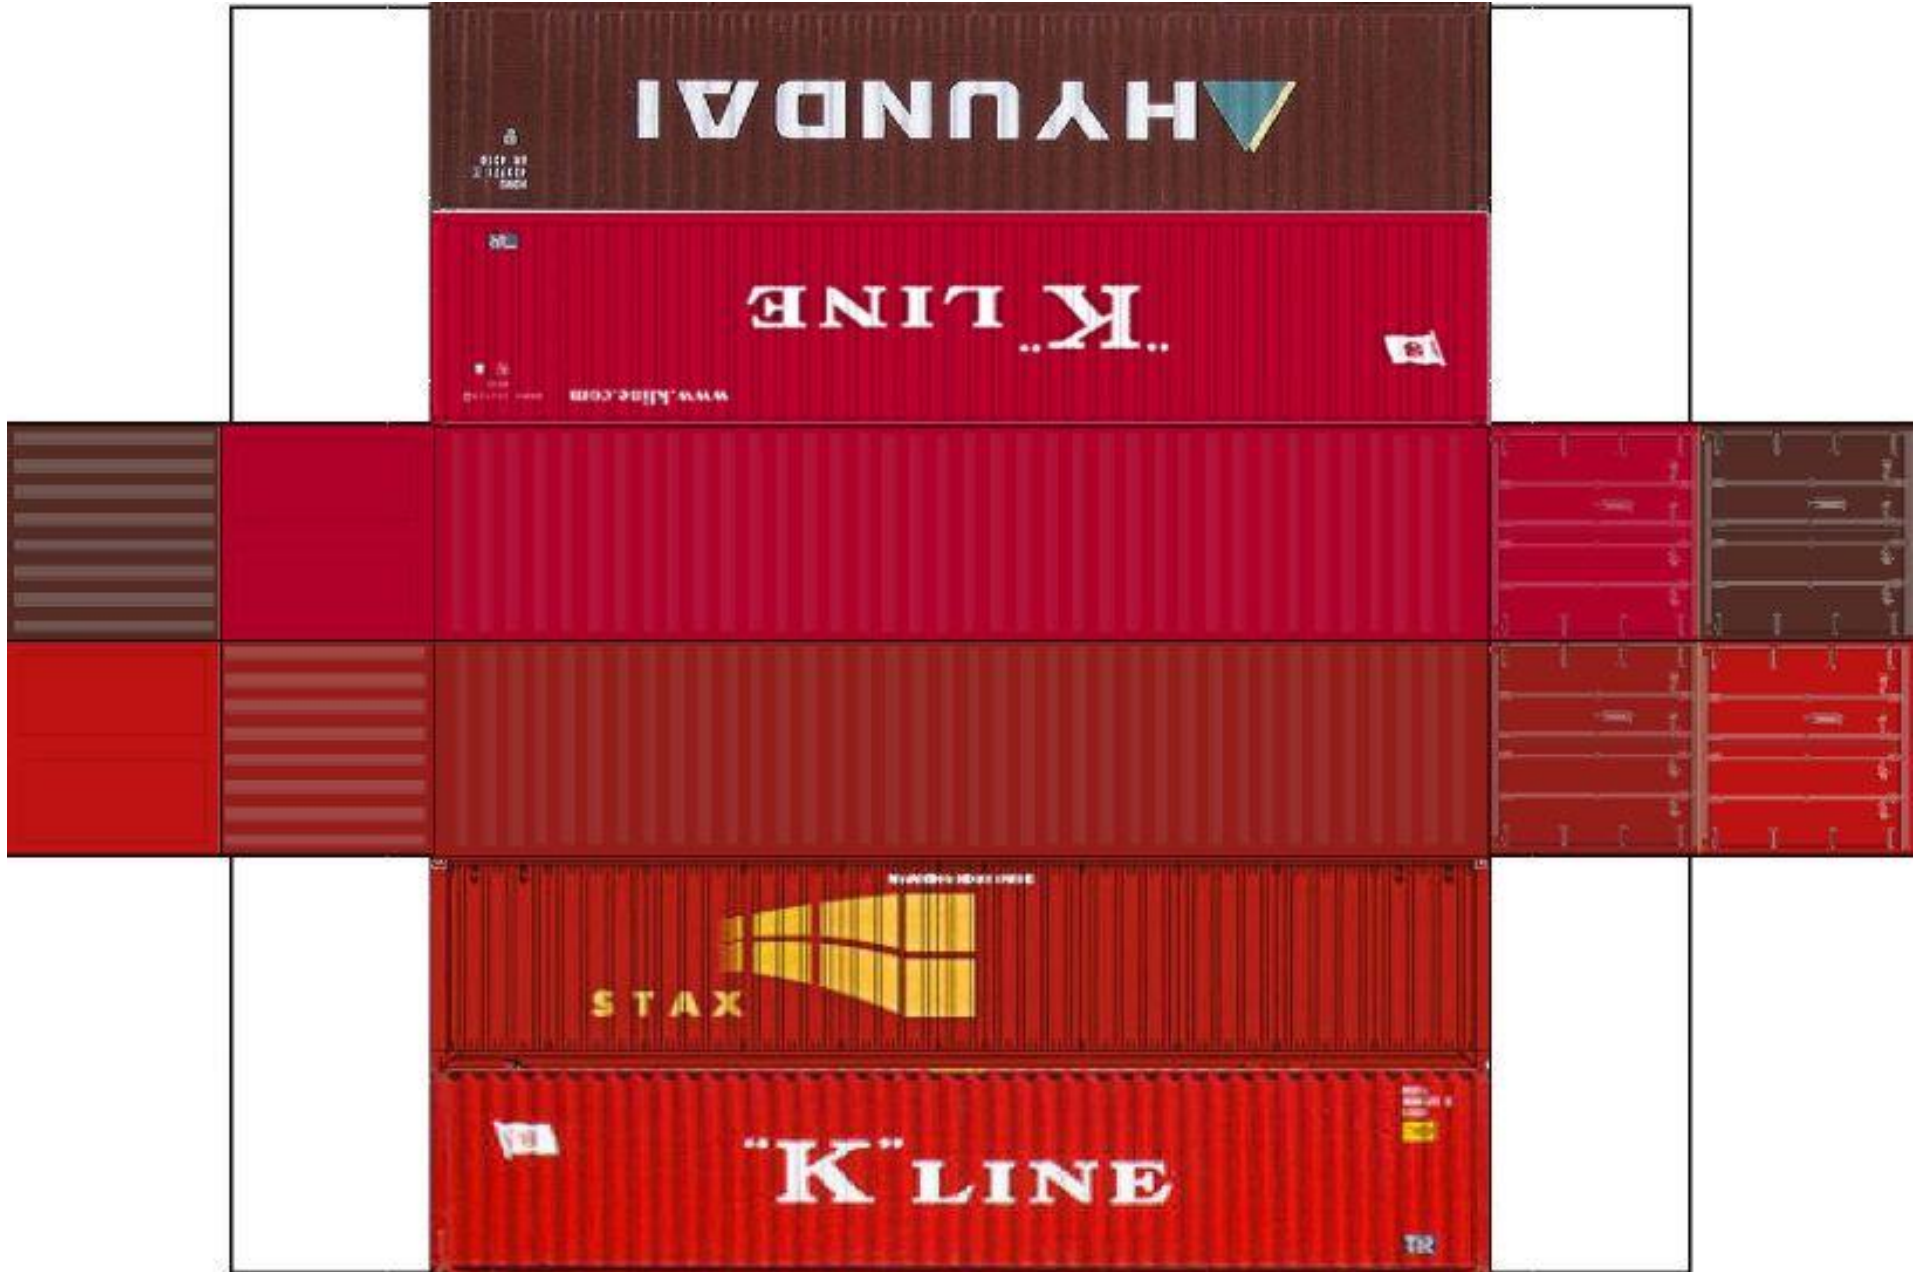

BUILD YOUR OWN (40ft STACK SHIPPING CONTAINERS 4 in 1) HO SCALE

Drawn By
www.krafttrains.com

[View Instructional Video](#)

BUILD YOUR OWN (HO SCALE) 40ft STACK SHIPPING CONTAINERS 4 in 1

For the best results print on 110 lb printable card stock and set your printer on high quality printing.