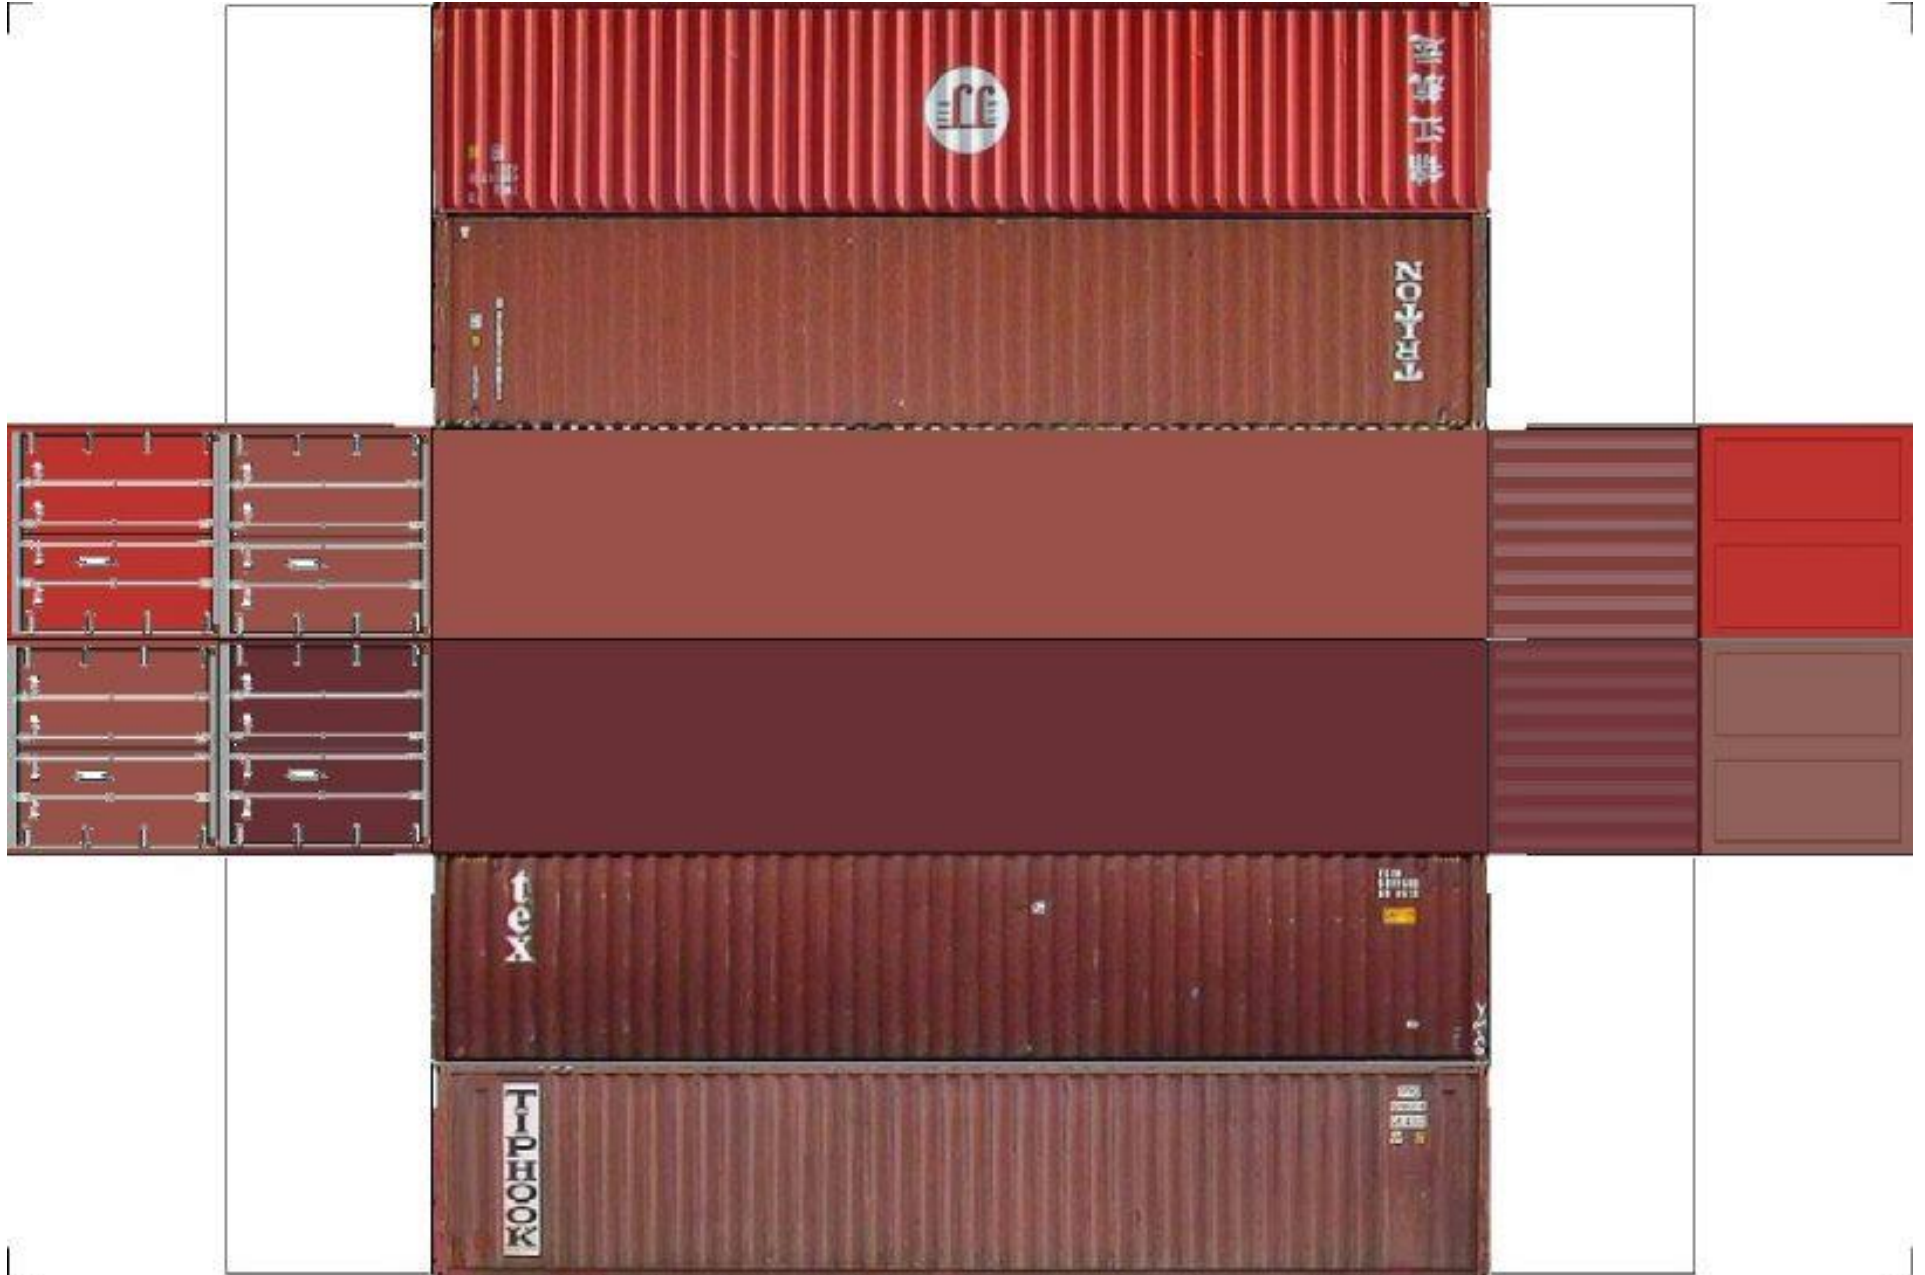

BUILD YOUR OWN (HO SCALE) 40ft STACK SHIPPING CONTAINERS 4 in 1

For the best results print on 110 lb printable card stock and set your printer on high quality printing.

BUILD YOUR OWN (40ft STACK SHIPPING CONTAINERS 4 in 1) HO SCALE

Drawn By
www.krafttrains.com

[View Instructional Video](#)