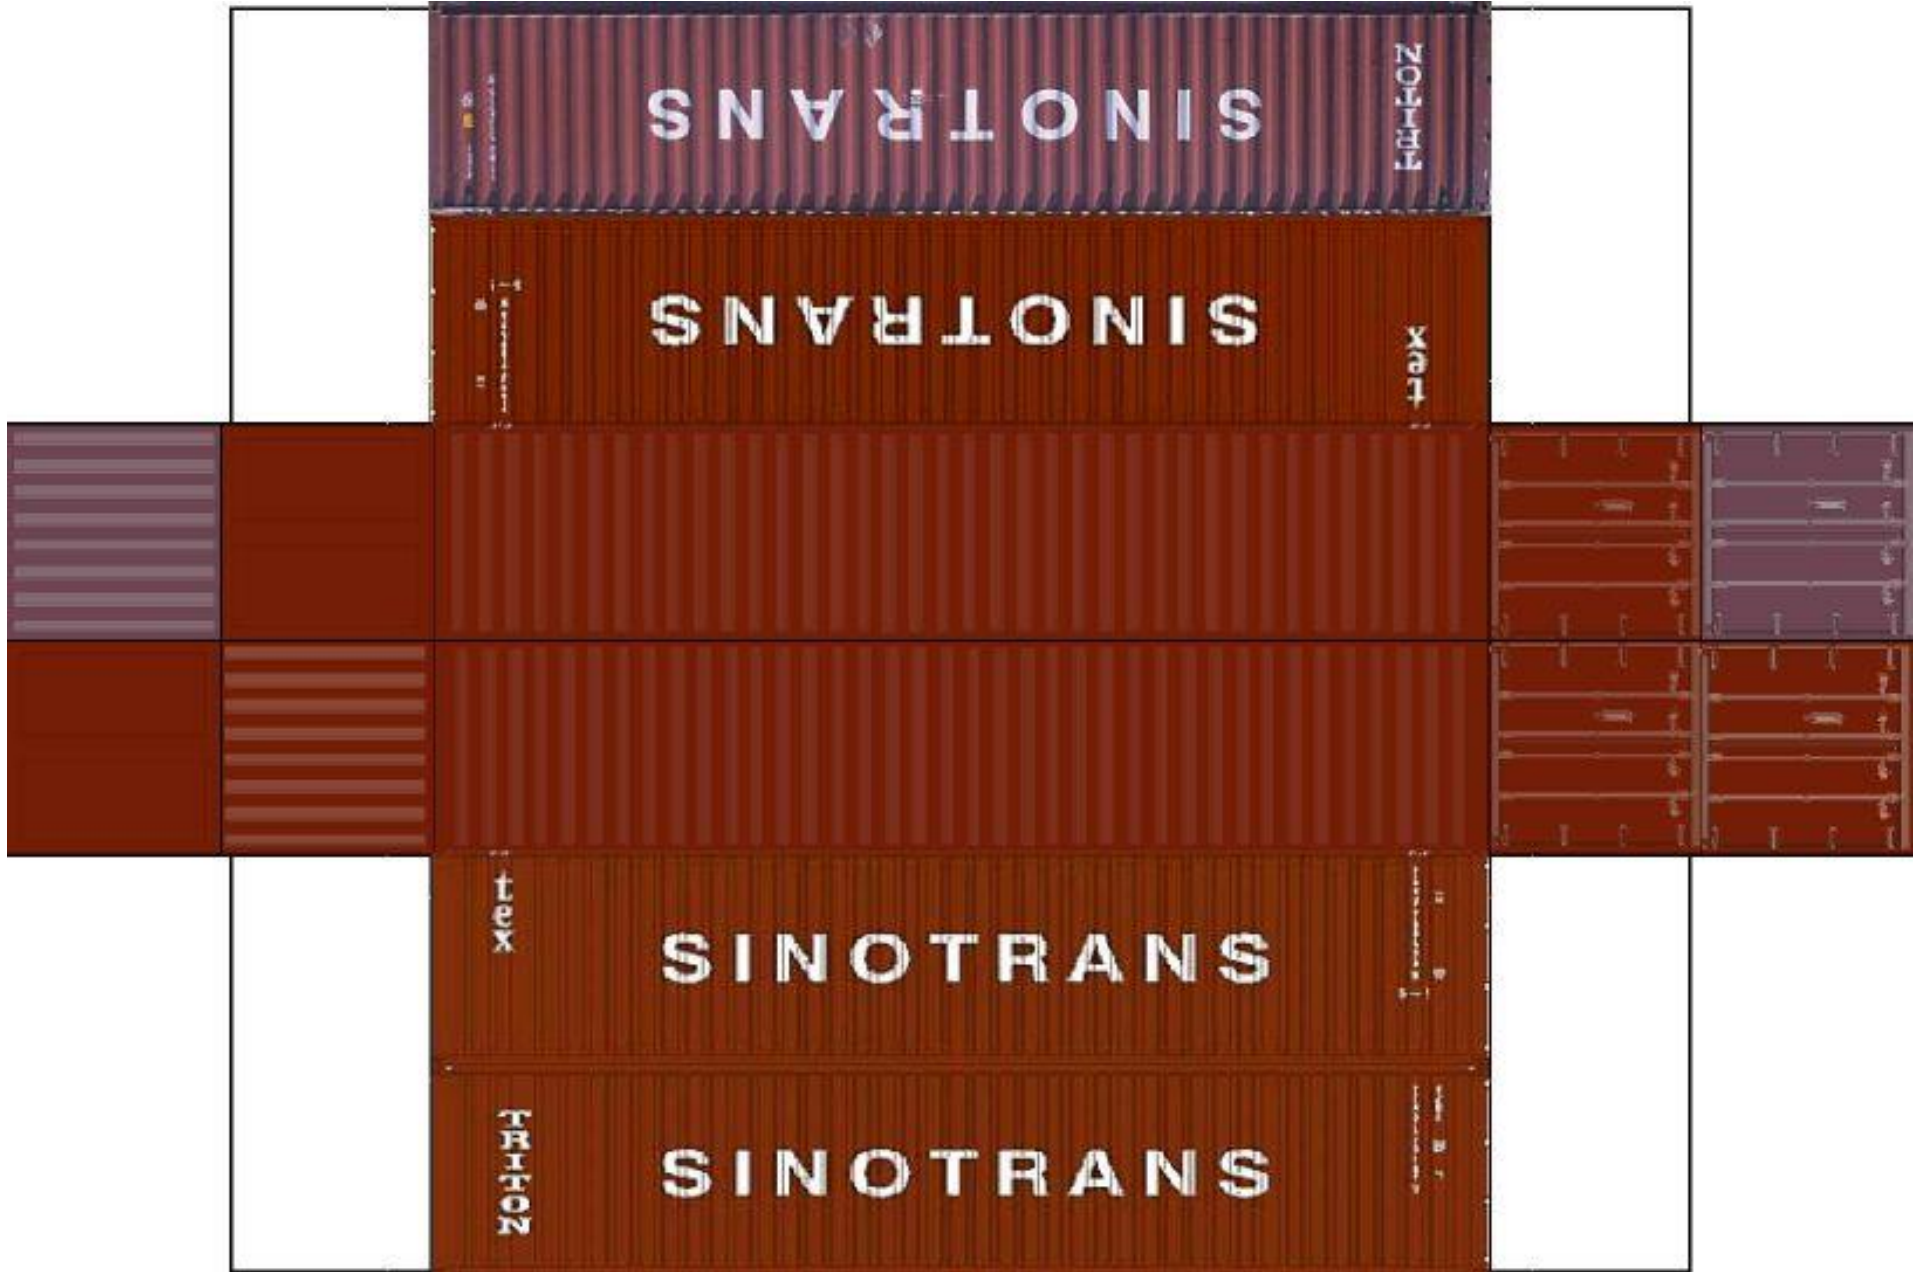

BUILD YOUR OWN (HO SCALE) 40ft STACK SHIPPING CONTAINERS 4 in 1

For the best results print on 110 lb printable card stock and set your printer on high quality printing.

BUILD YOUR OWN (40ft STACK SHIPPING CONTAINERS 4 in 1) HO SCALE

Drawn By
www.krafttrains.com

[View Instructional Video](#)