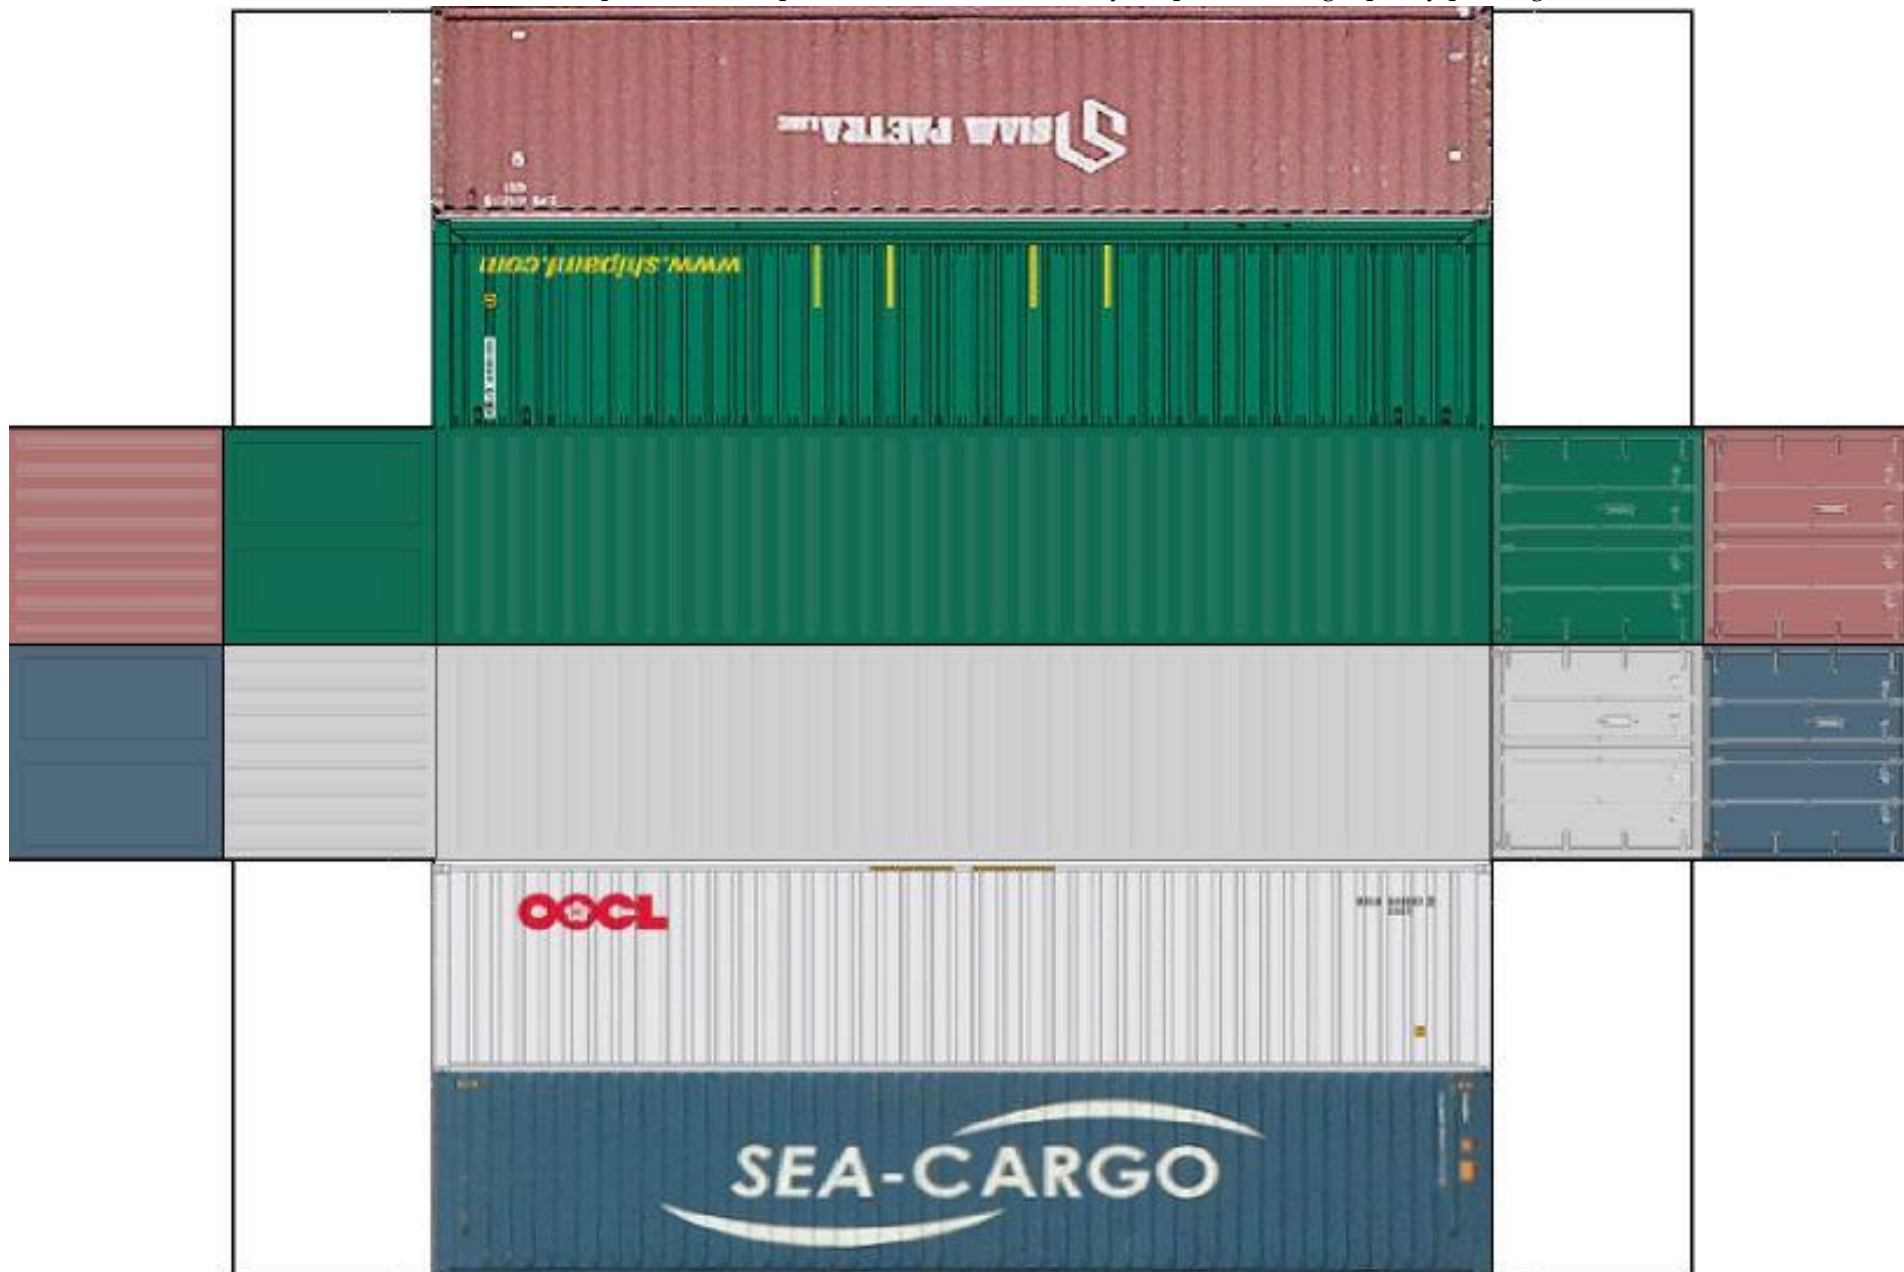

BUILD YOUR OWN (40ft STACK SHIPPING CONTAINERS 4 in 1) HO SCALE

Drawn By
www.krafttrains.com

[View Instructional Video](#)

BUILD YOUR OWN (HO SCALE) 40ft STACK SHIPPING CONTAINERS 4 in 1

For the best results print on 110 lb printable card stock and set your printer on high quality printing.