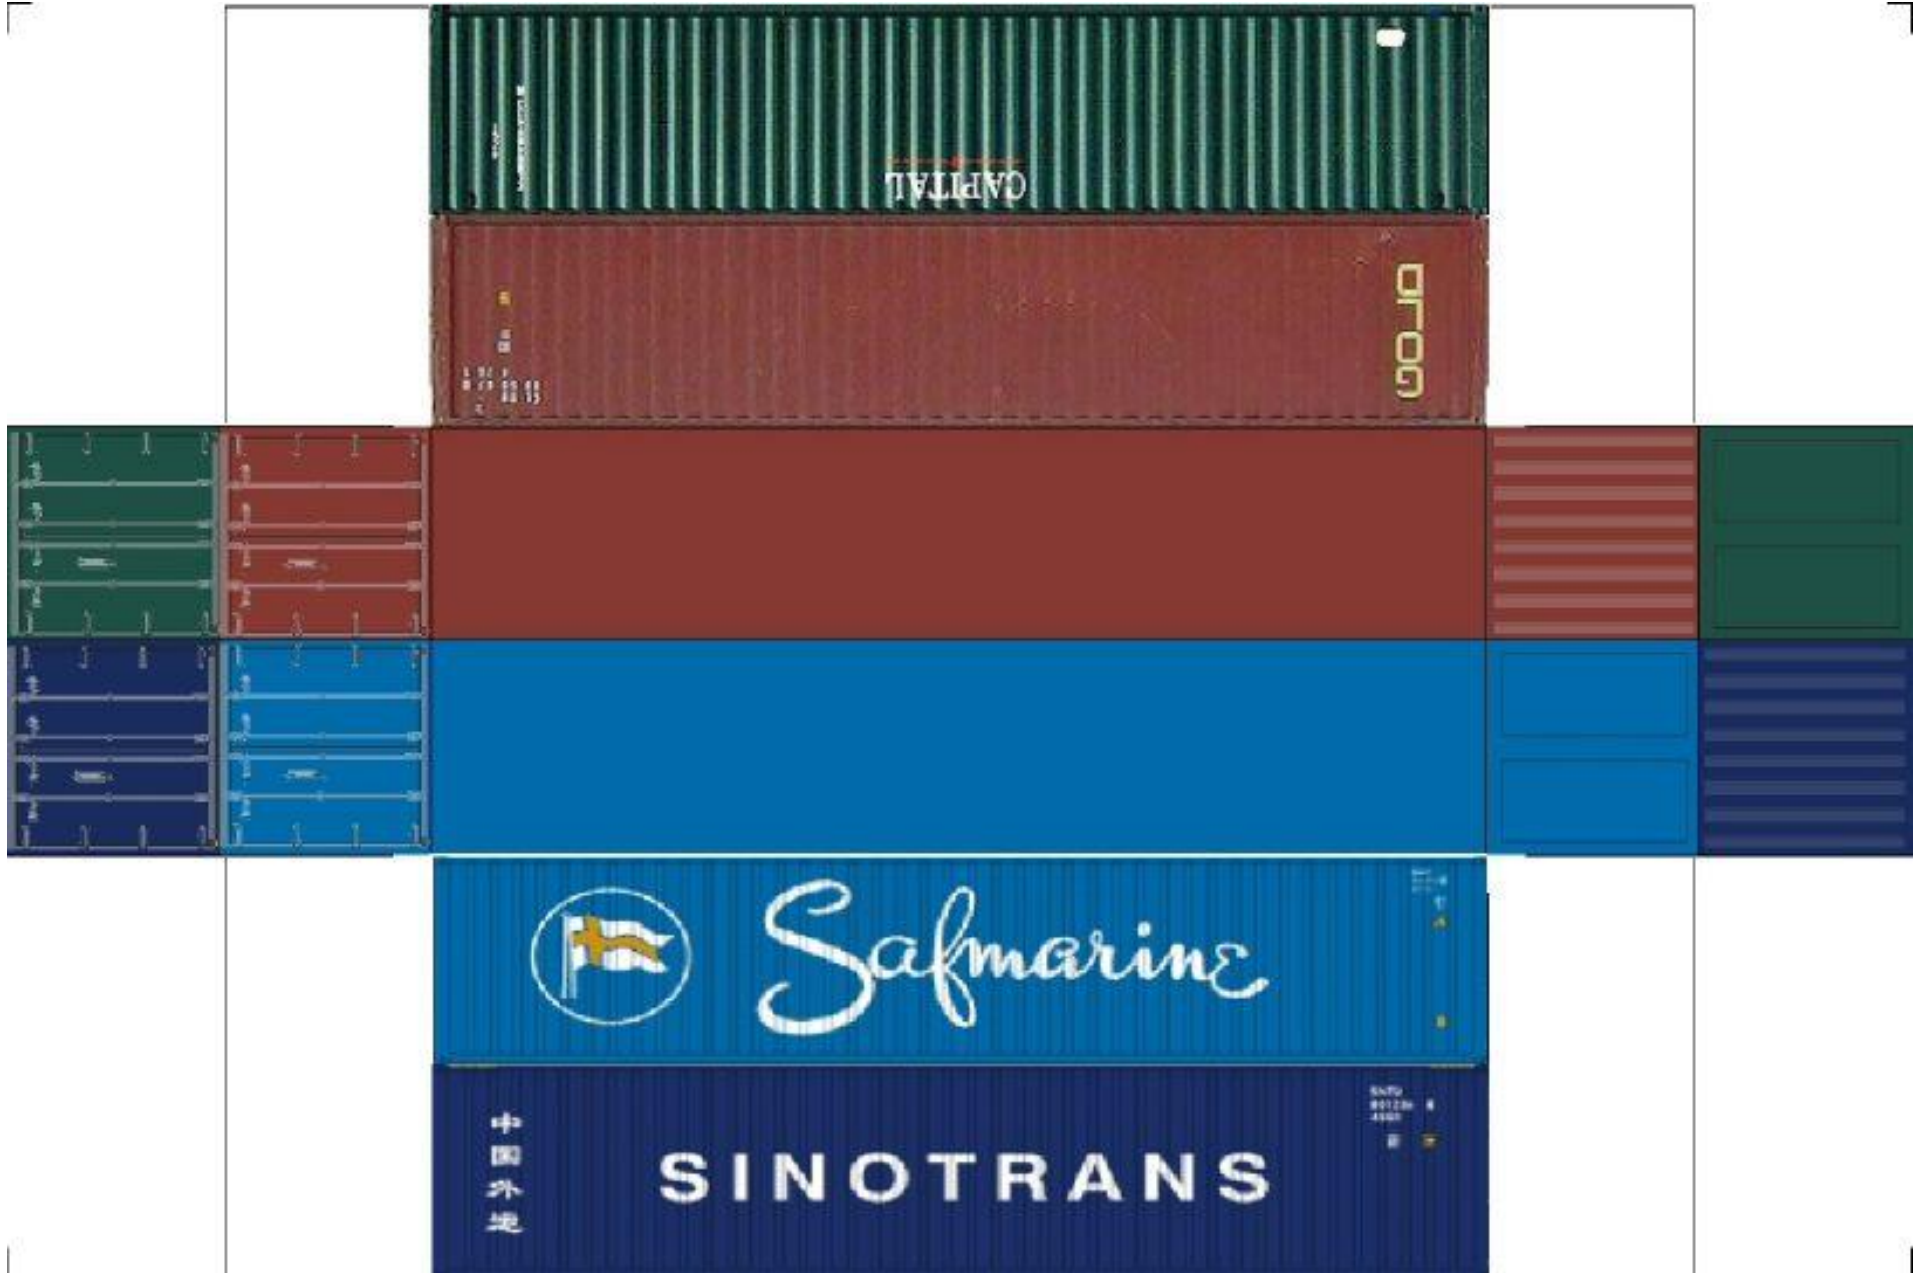

BUILD YOUR OWN (HO SCALE) 40ft STACK SHIPPING CONTAINERS 4 in 1

For the best results print on 110 lb printable card stock and set your printer on high quality printing.

BUILD YOUR OWN (40ft STACK SHIPPING CONTAINERS 4 in 1) HO SCALE

Drawn By
www.krafttrains.com

[View Instructional Video](#)