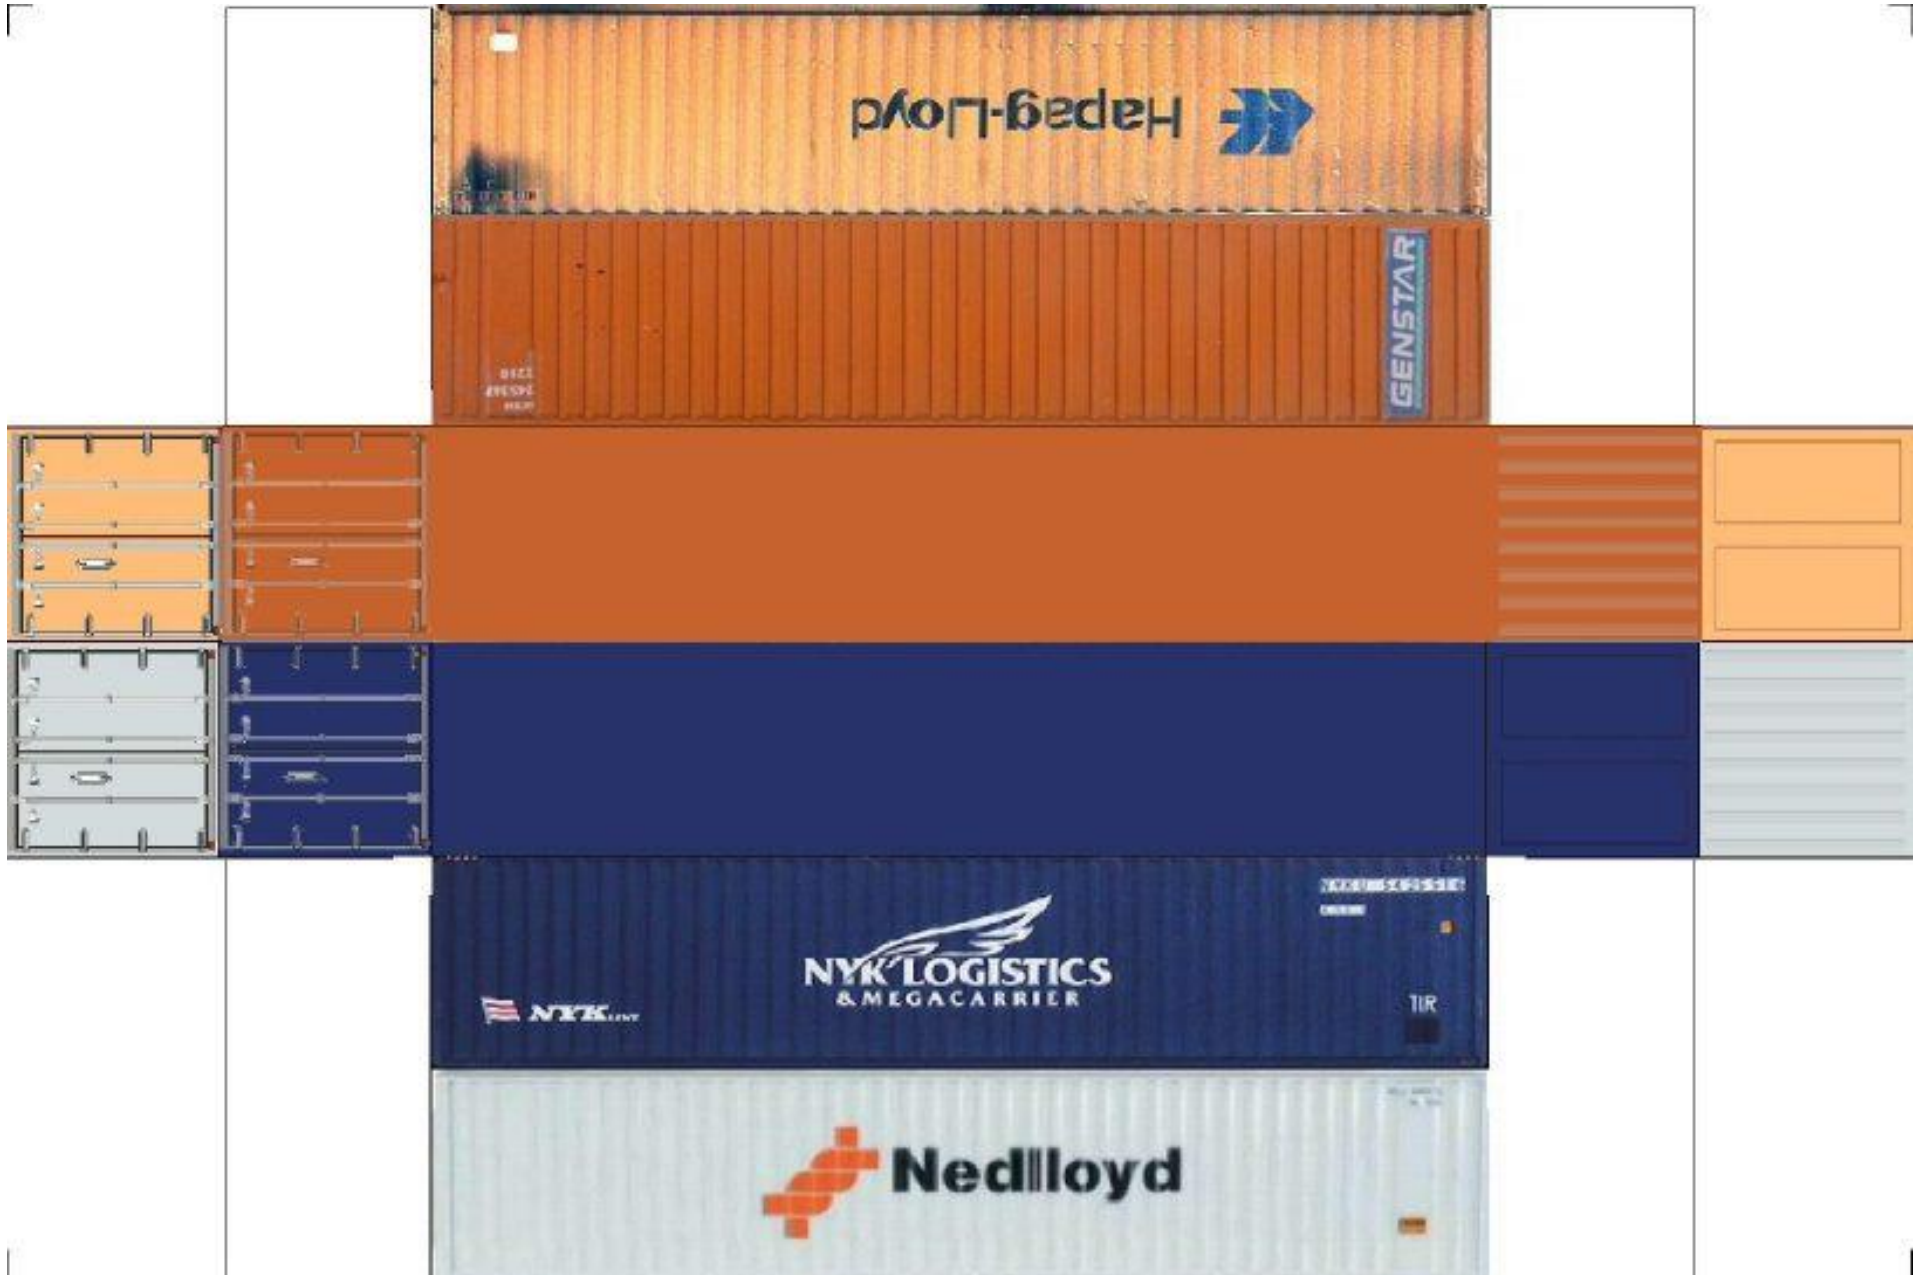

BUILD YOUR OWN (HO SCALE) 40ft STACK SHIPPING CONTAINERS 4 in 1

For the best results print on 110 lb printable card stock and set your printer on high quality printing.

BUILD YOUR OWN (40ft STACK SHIPPING CONTAINERS 4 in 1) HO SCALE

Drawn By
www.krafttrains.com

[View Instructional Video](#)