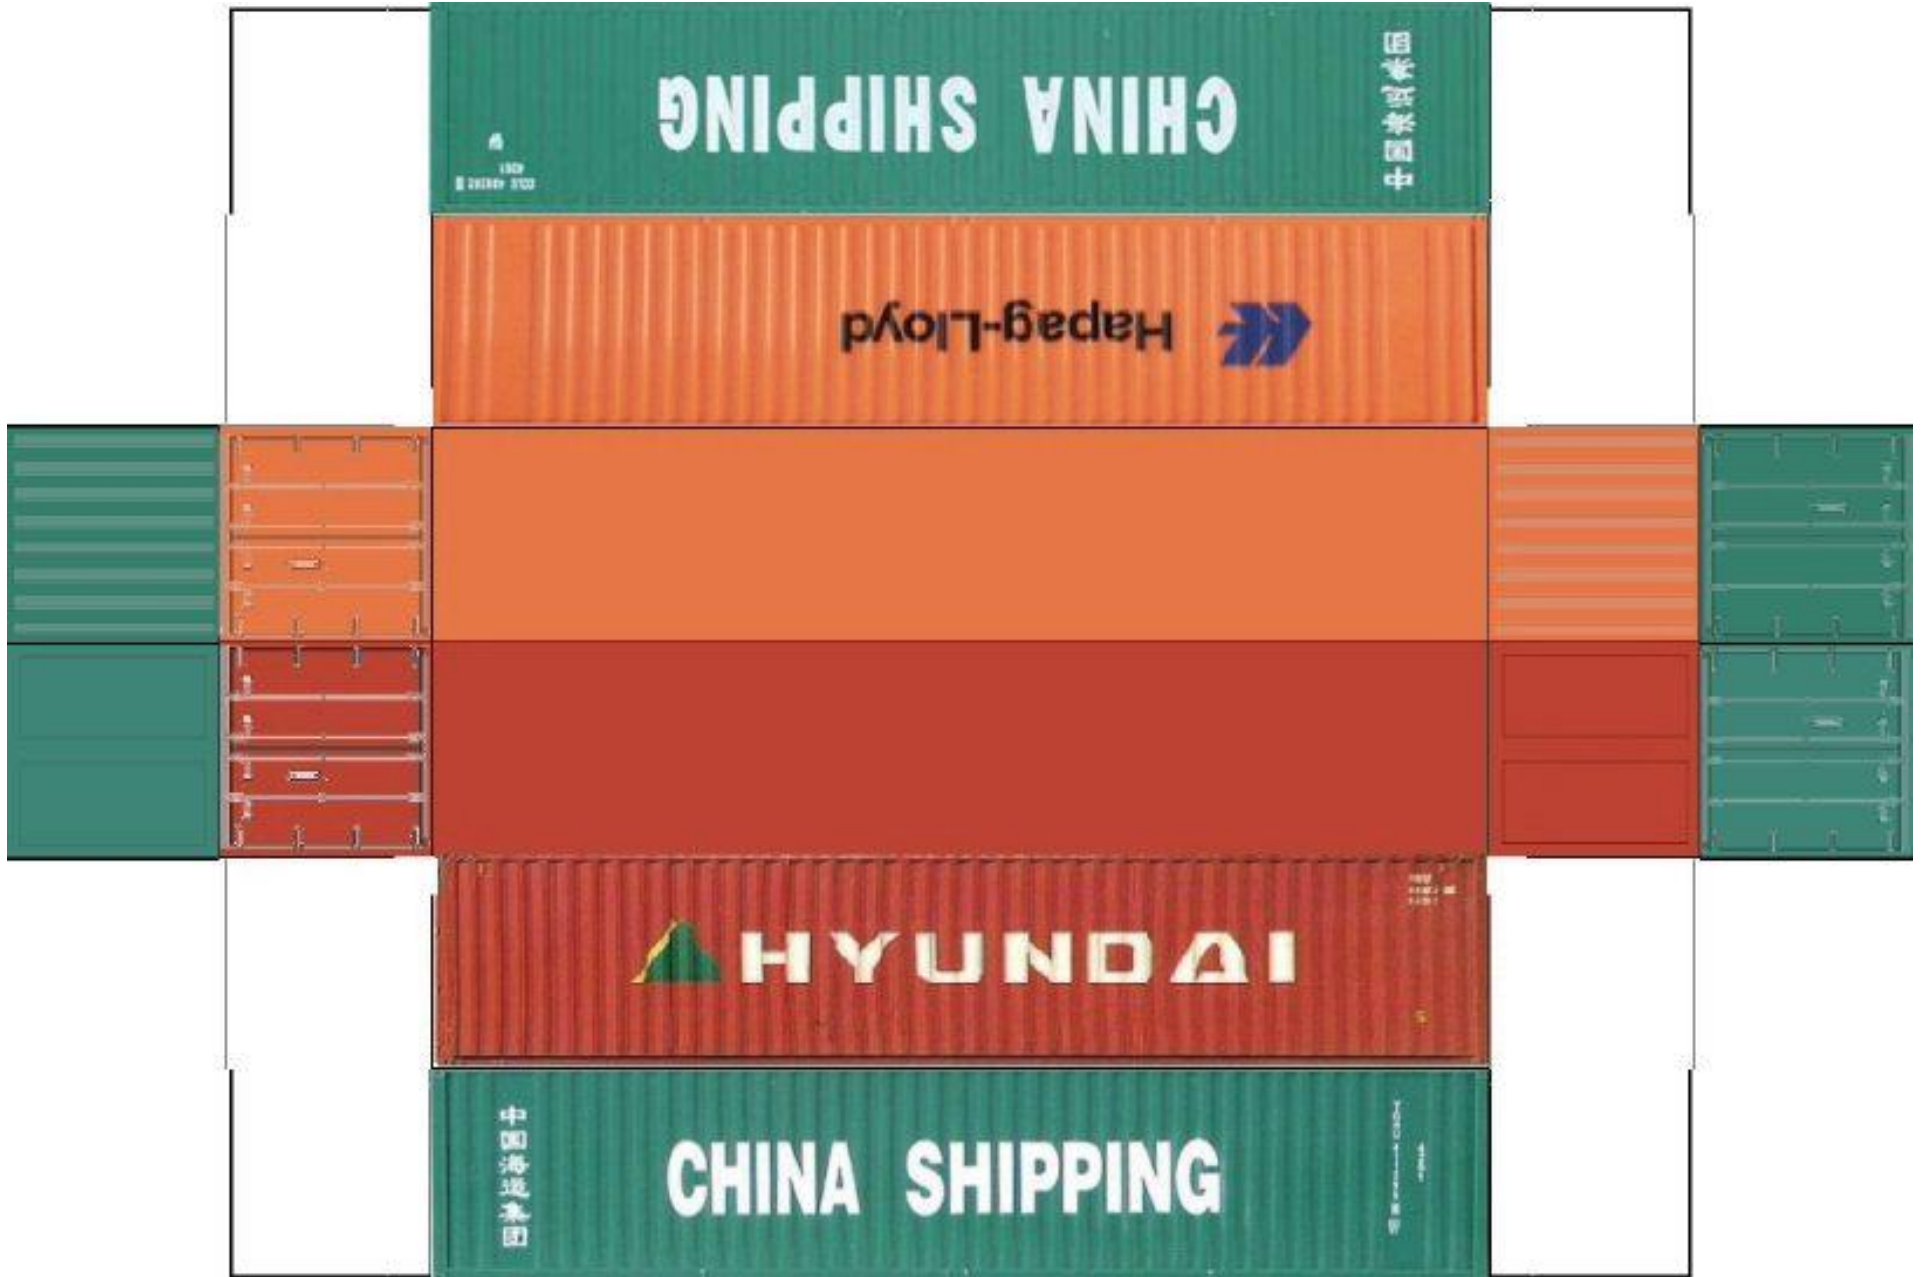

BUILD YOUR OWN (HO SCALE) 40ft STACK SHIPPING CONTAINERS 4 in 1

For the best results print on 110 lb printable card stock and set your printer on high quality printing.

BUILD YOUR OWN (40ft STACK SHIPPING CONTAINERS 4 in 1) HO SCALE

Drawn By
www.krafttrains.com

[View Instructional Video](#)