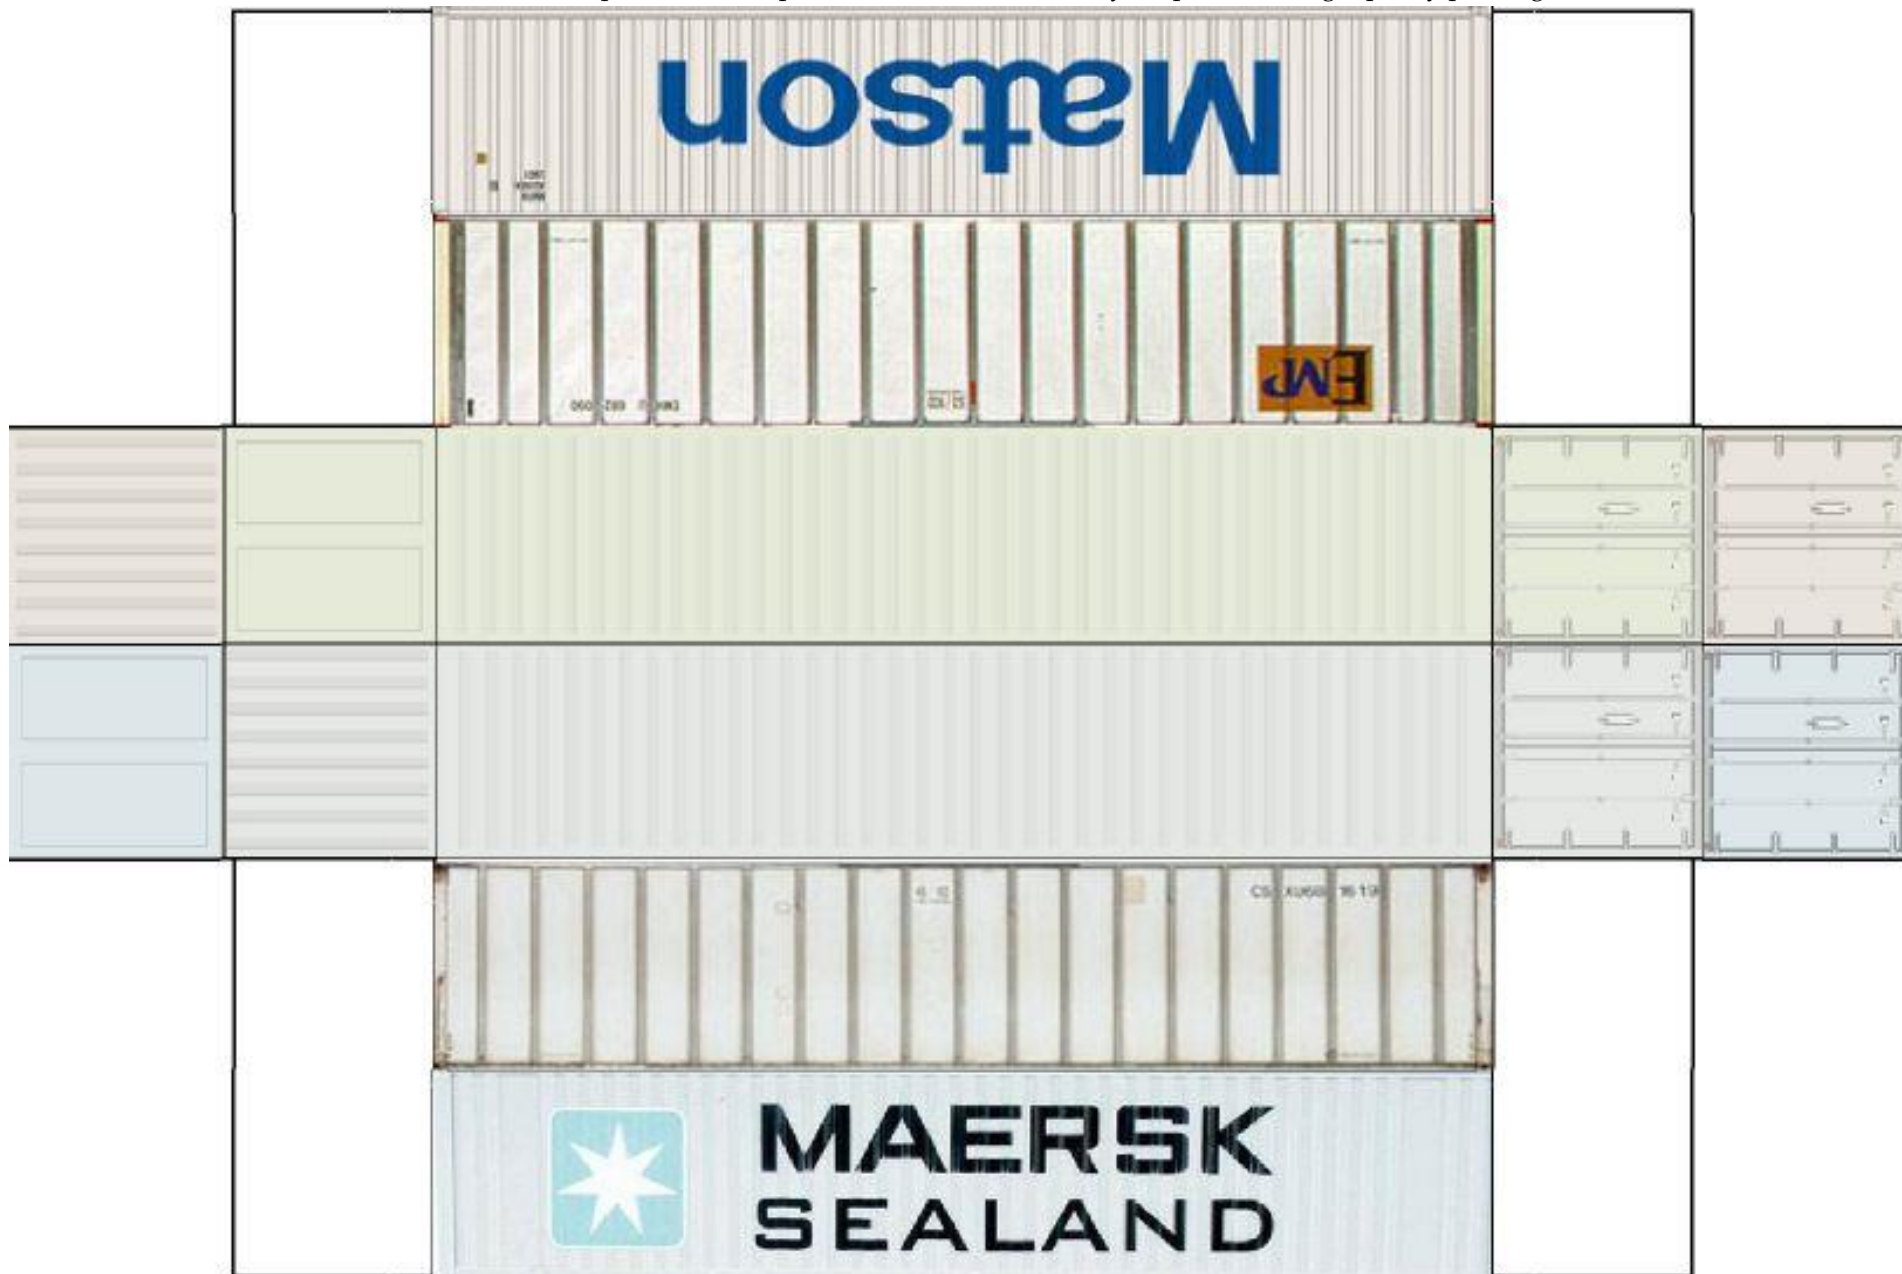

BUILD YOUR OWN (40ft STACK SHIPPING CONTAINERS 4 in 1) HO SCALE

Drawn By
www.krafttrains.com

[View Instructional Video](#)

BUILD YOUR OWN (HO SCALE) 40ft STACK SHIPPING CONTAINERS 4 in 1

For the best results print on 110 lb printable card stock and set your printer on high quality printing.