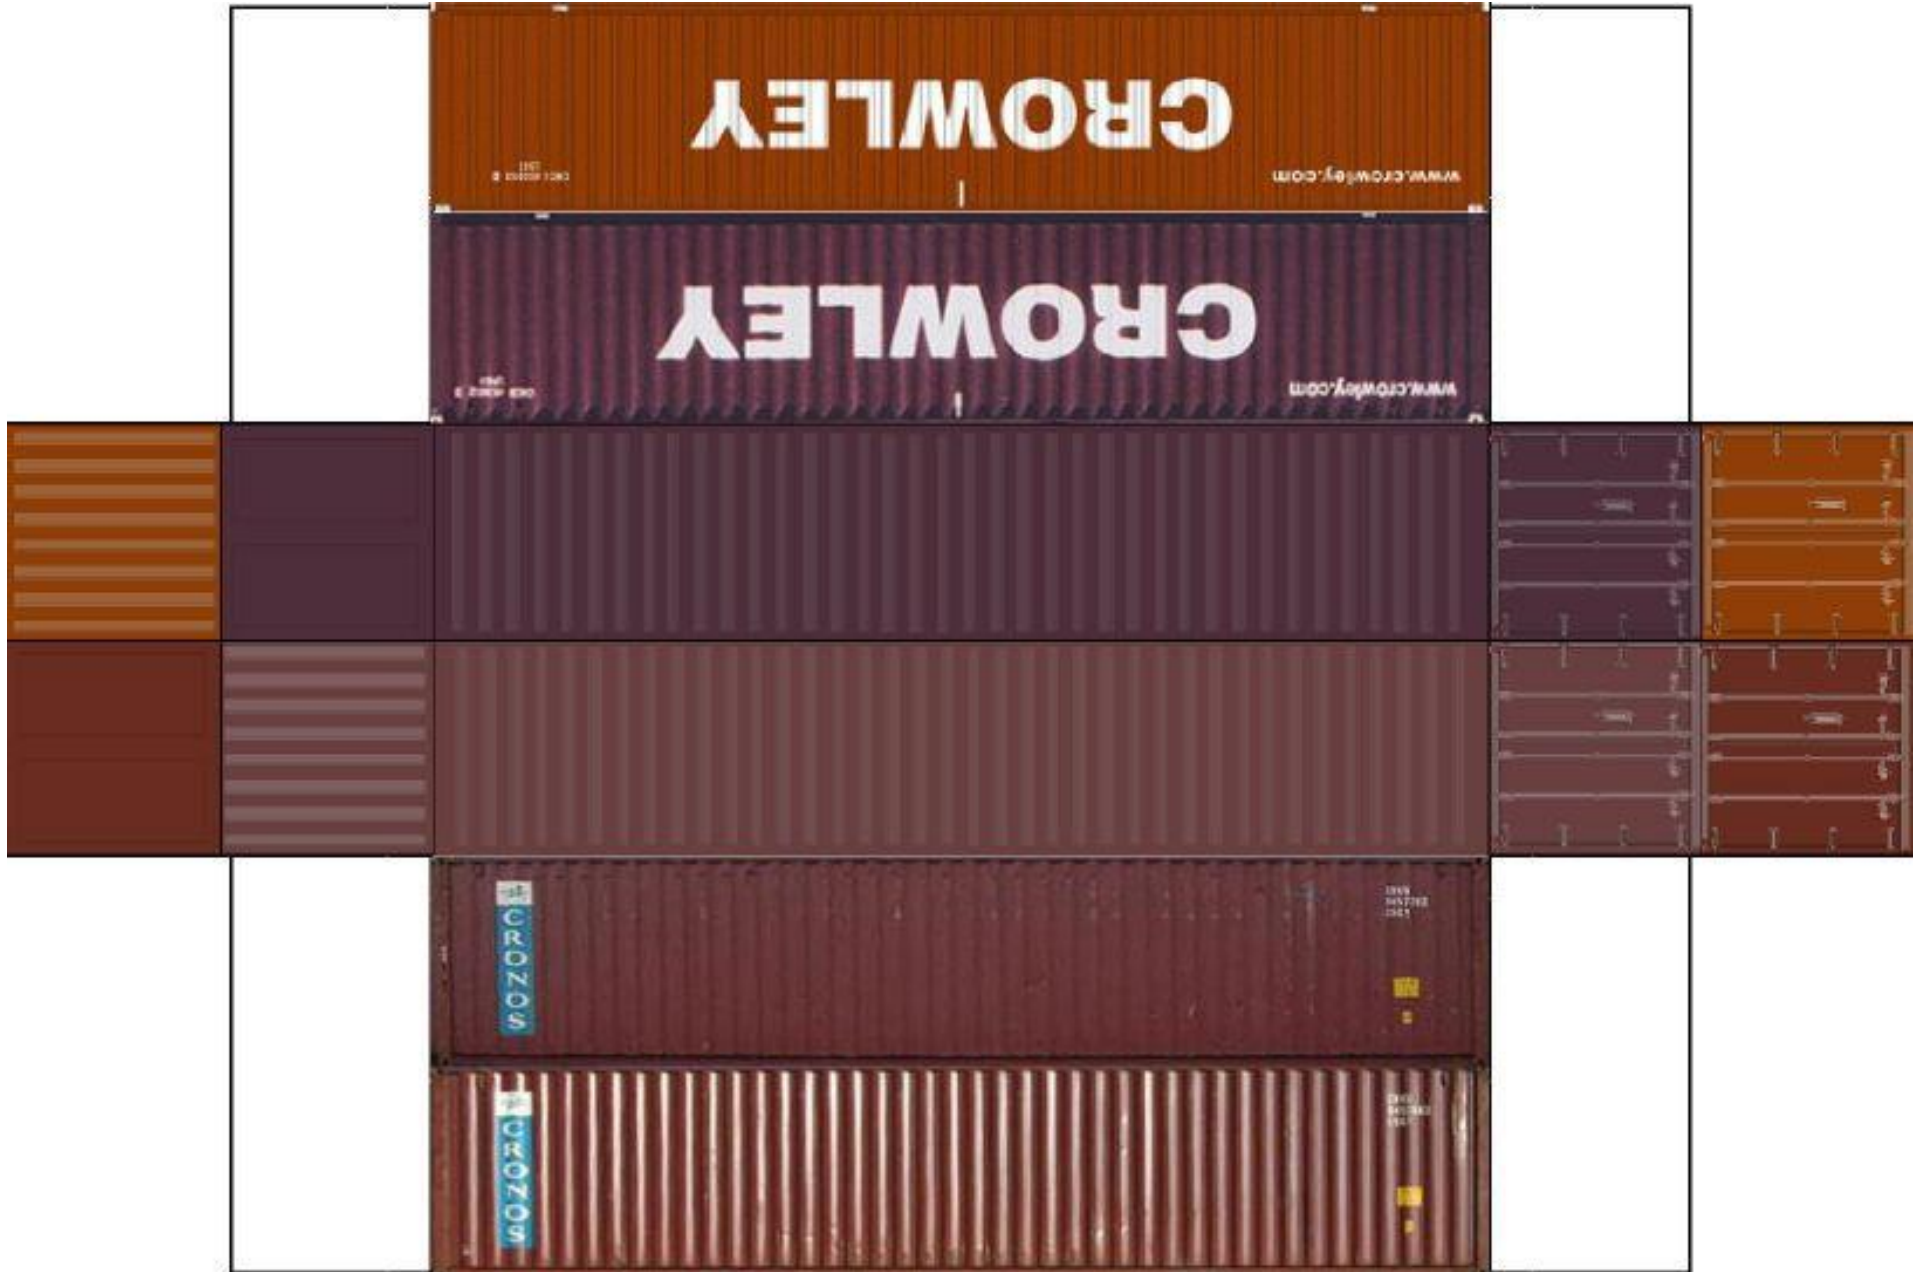

BUILD YOUR OWN (40ft STACK SHIPPING CONTAINERS 4 in 1) HO SCALE

Drawn By
www.krafttrains.com

[View Instructional Video](#)

BUILD YOUR OWN (HO SCALE) 40ft STACK SHIPPING CONTAINERS 4 in 1

For the best results print on 110 lb printable card stock and set your printer on high quality printing.