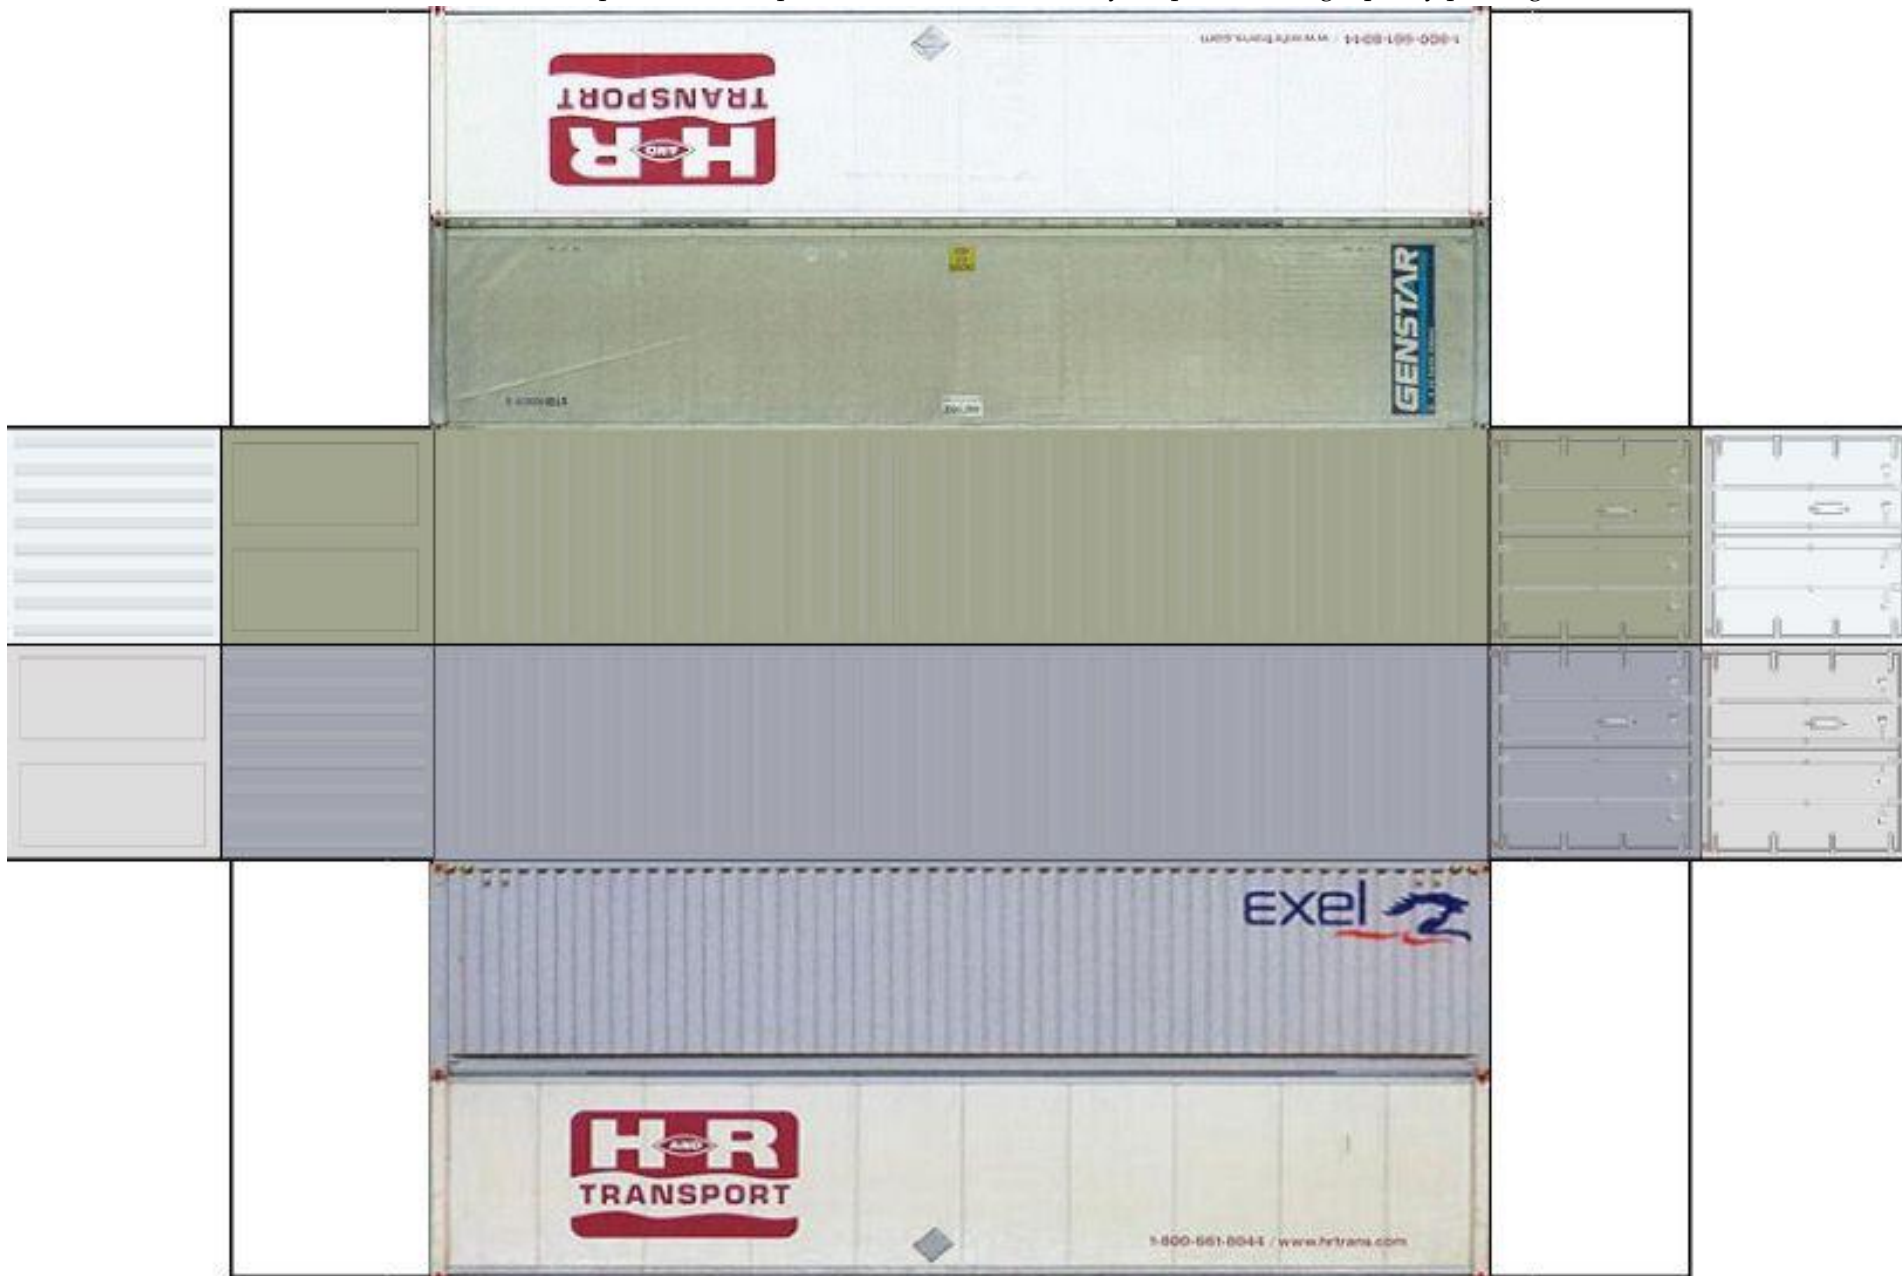

BUILD YOUR OWN (40ft STACK SHIPPING CONTAINERS 4 in 1) HO SCALE

Drawn By
www.krafttrains.com

[View Instructional Video](#)

BUILD YOUR OWN (HO SCALE) 40ft STACK SHIPPING CONTAINERS 4 in 1

For the best results print on 110 lb printable card stock and set your printer on high quality printing.