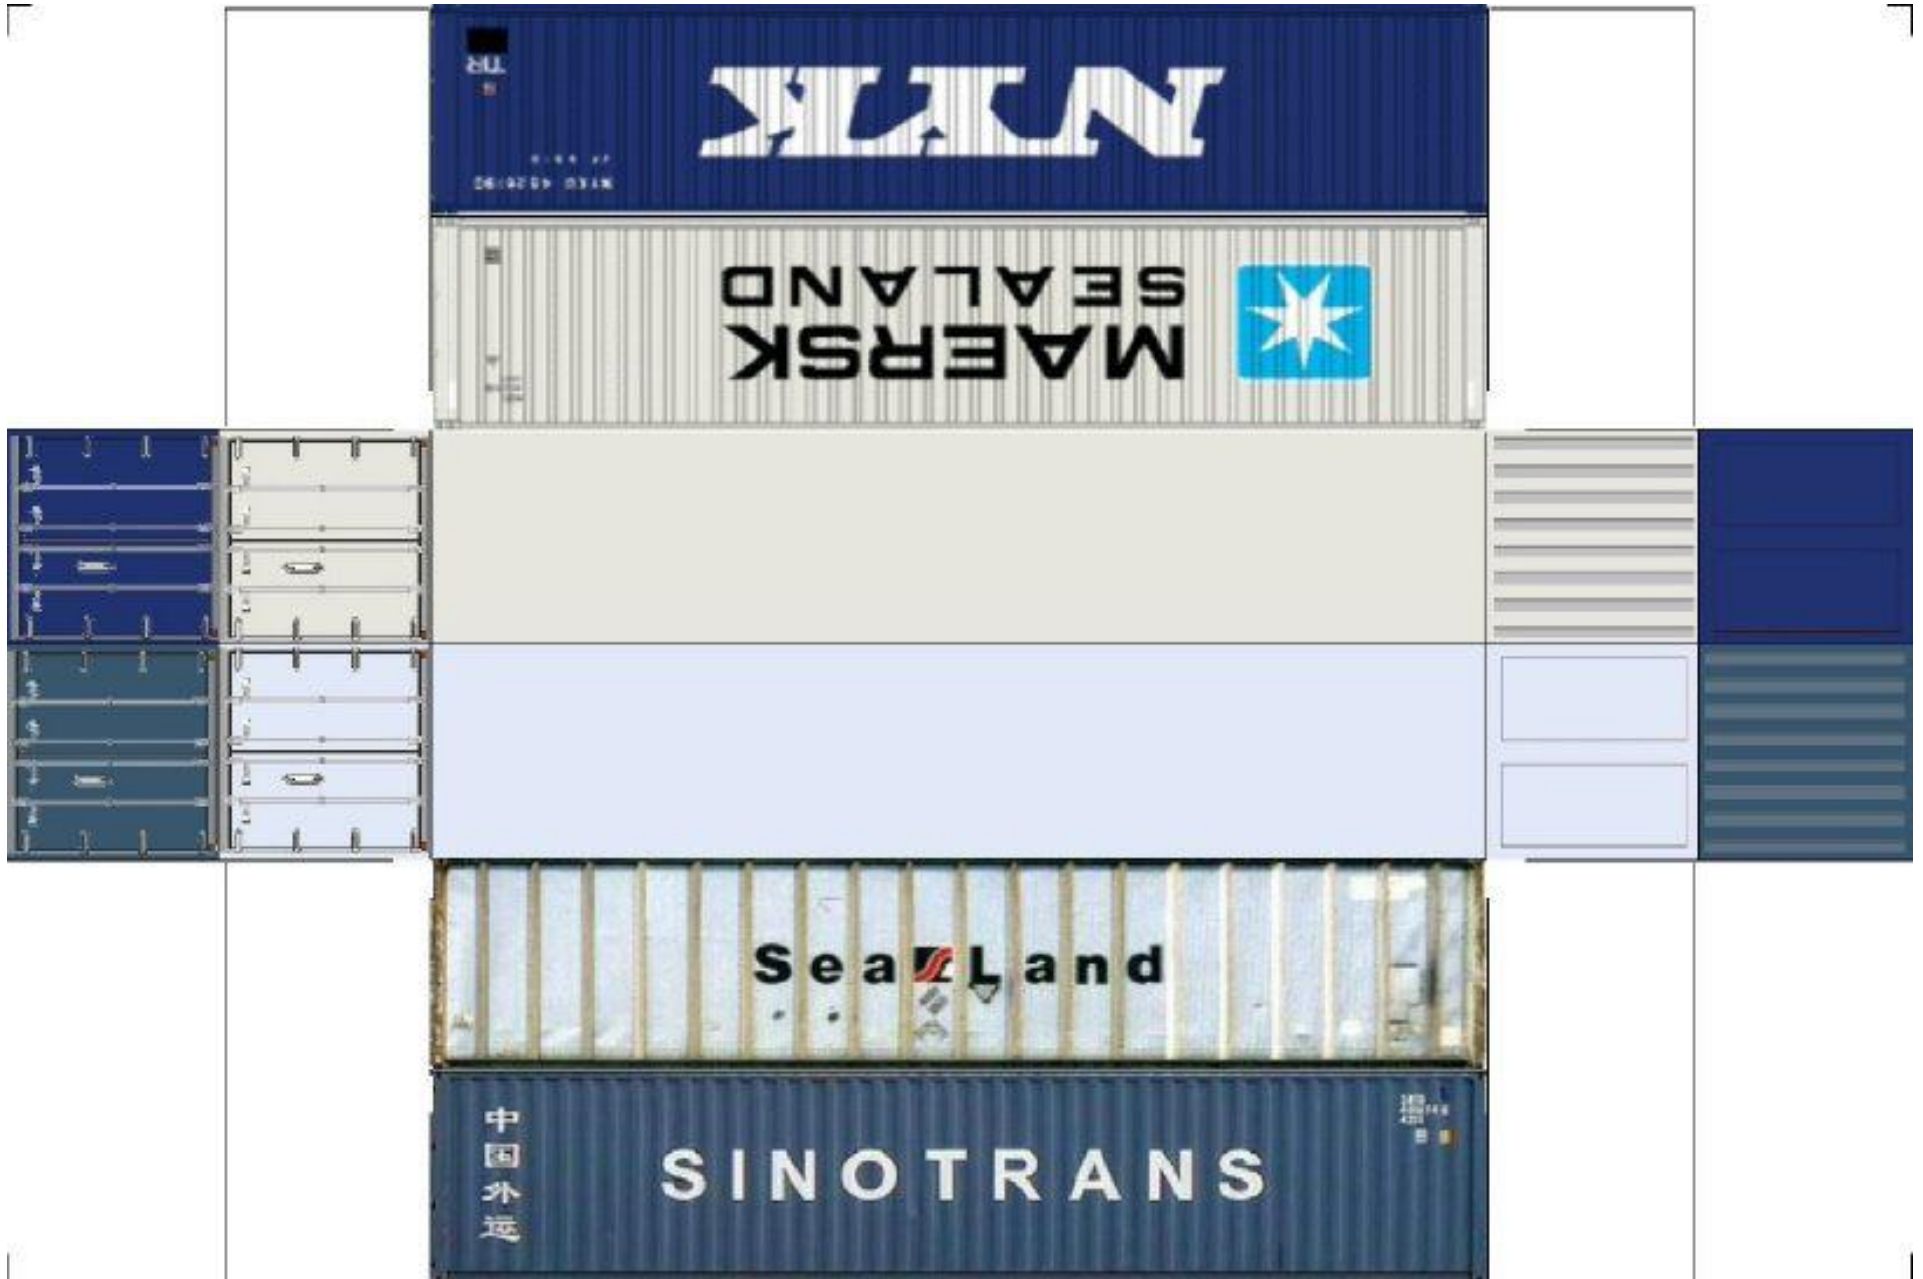

BUILD YOUR OWN (HO SCALE) 40ft STACK SHIPPING CONTAINERS 4 in 1

For the best results print on 110 lb printable card stock and set your printer on high quality printing.

BUILD YOUR OWN (40ft STACK SHIPPING CONTAINERS 4 in 1) HO SCALE

Drawn By
www.krafttrains.com

[View Instructional Video](#)