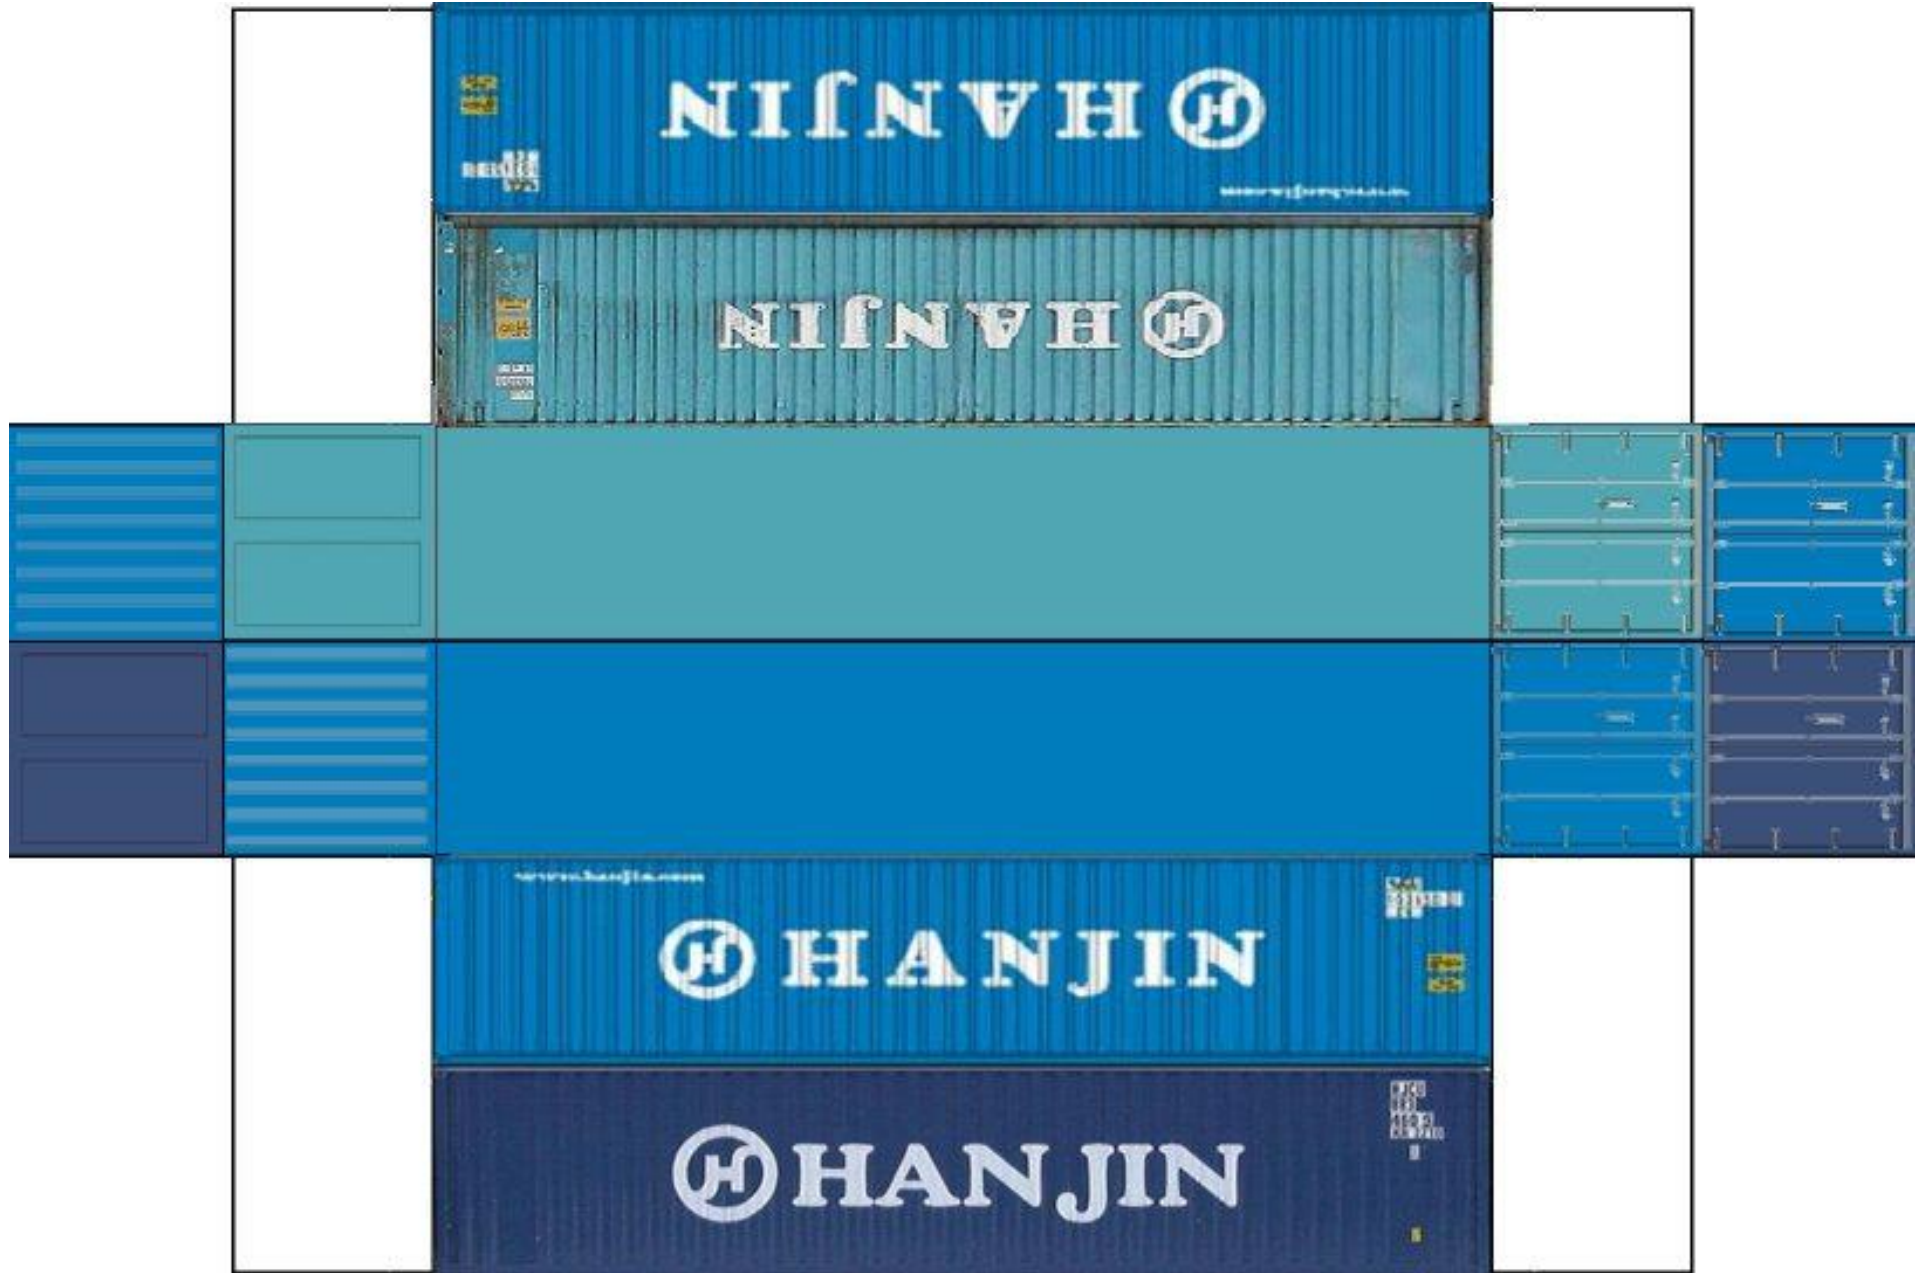

BUILD YOUR OWN (HO SCALE) 40ft STACK SHIPPING CONTAINERS 4 in 1

For the best results print on 110 lb printable card stock and set your printer on high quality printing.

BUILD YOUR OWN (40ft STACK SHIPPING CONTAINERS 4 in 1) HO SCALE

Drawn By
www.krafttrains.com

[View Instructional Video](#)