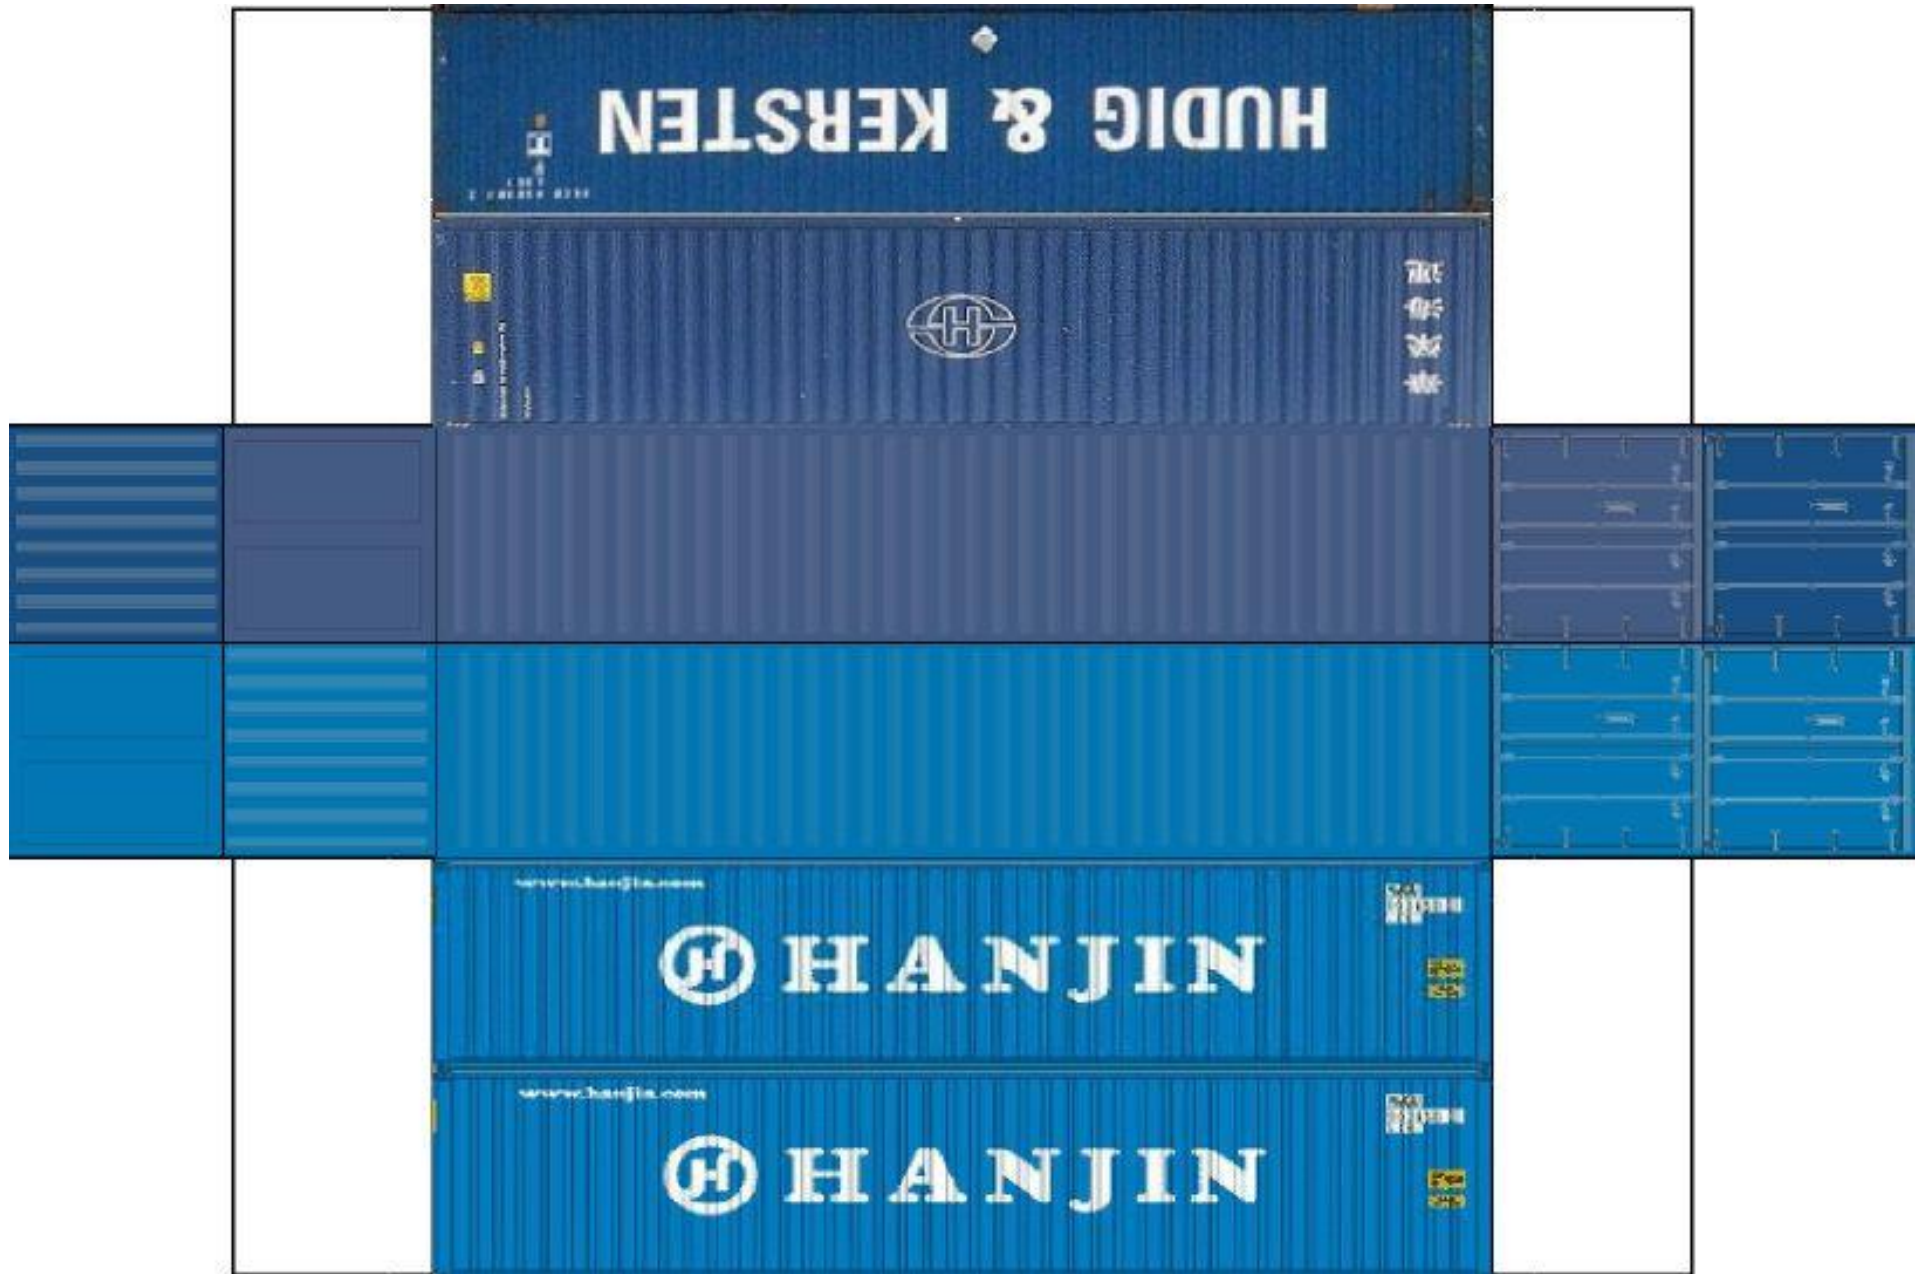

BUILD YOUR OWN (40ft STACK SHIPPING CONTAINERS 4 in 1) HO SCALE

Drawn By
www.krafttrains.com

[View Instructional Video](#)

BUILD YOUR OWN (HO SCALE) 40ft STACK SHIPPING CONTAINERS 4 in 1

For the best results print on 110 lb printable card stock and set your printer on high quality printing.