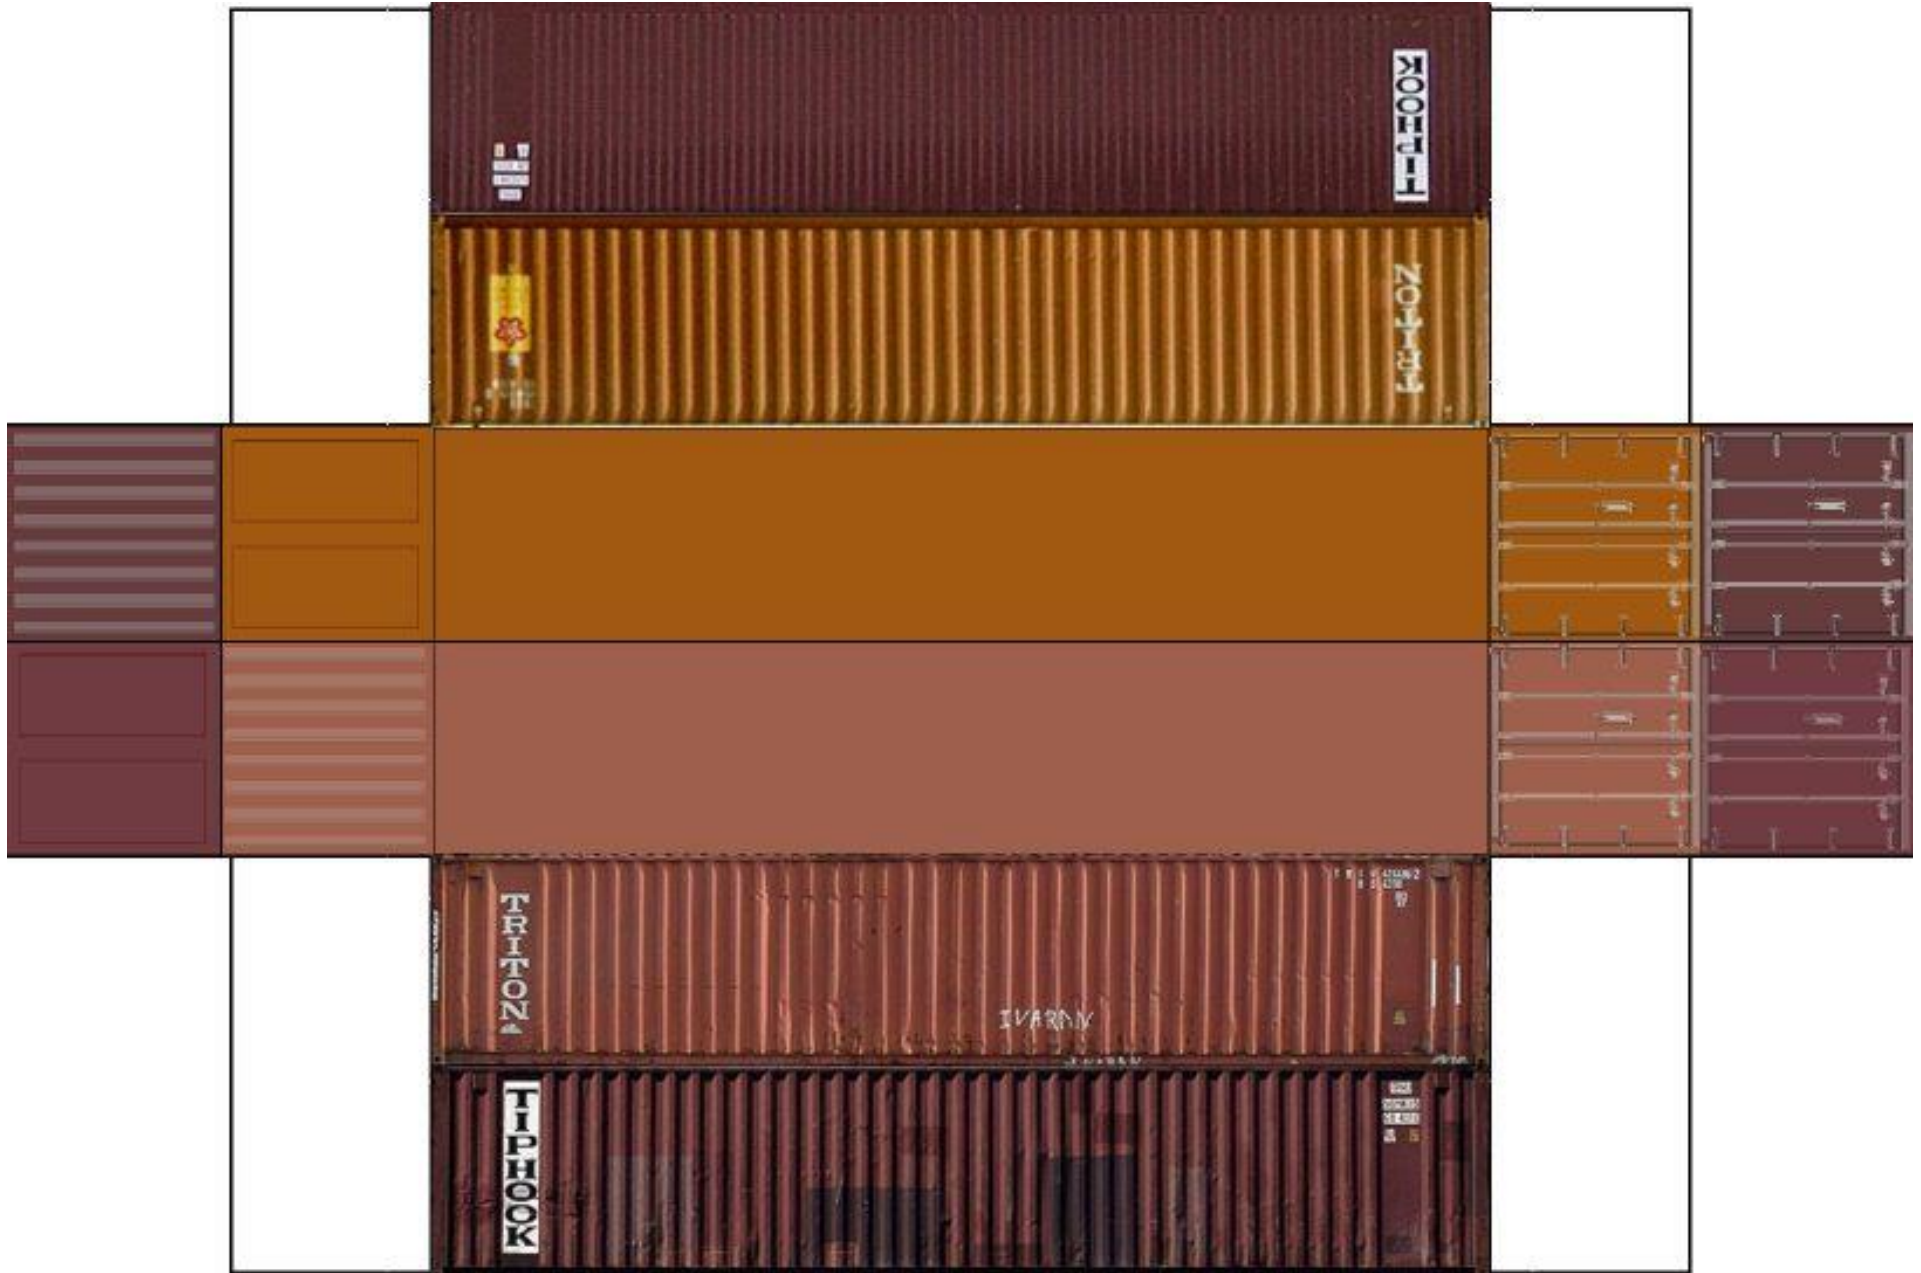

BUILD YOUR OWN (HO SCALE) 40ft STACK SHIPPING CONTAINERS 4 in 1

For the best results print on 110 lb printable card stock and set your printer on high quality printing.

BUILD YOUR OWN (40ft STACK SHIPPING CONTAINERS 4 in 1) HO SCALE

Drawn By
www.krafttrains.com

[View Instructional Video](#)