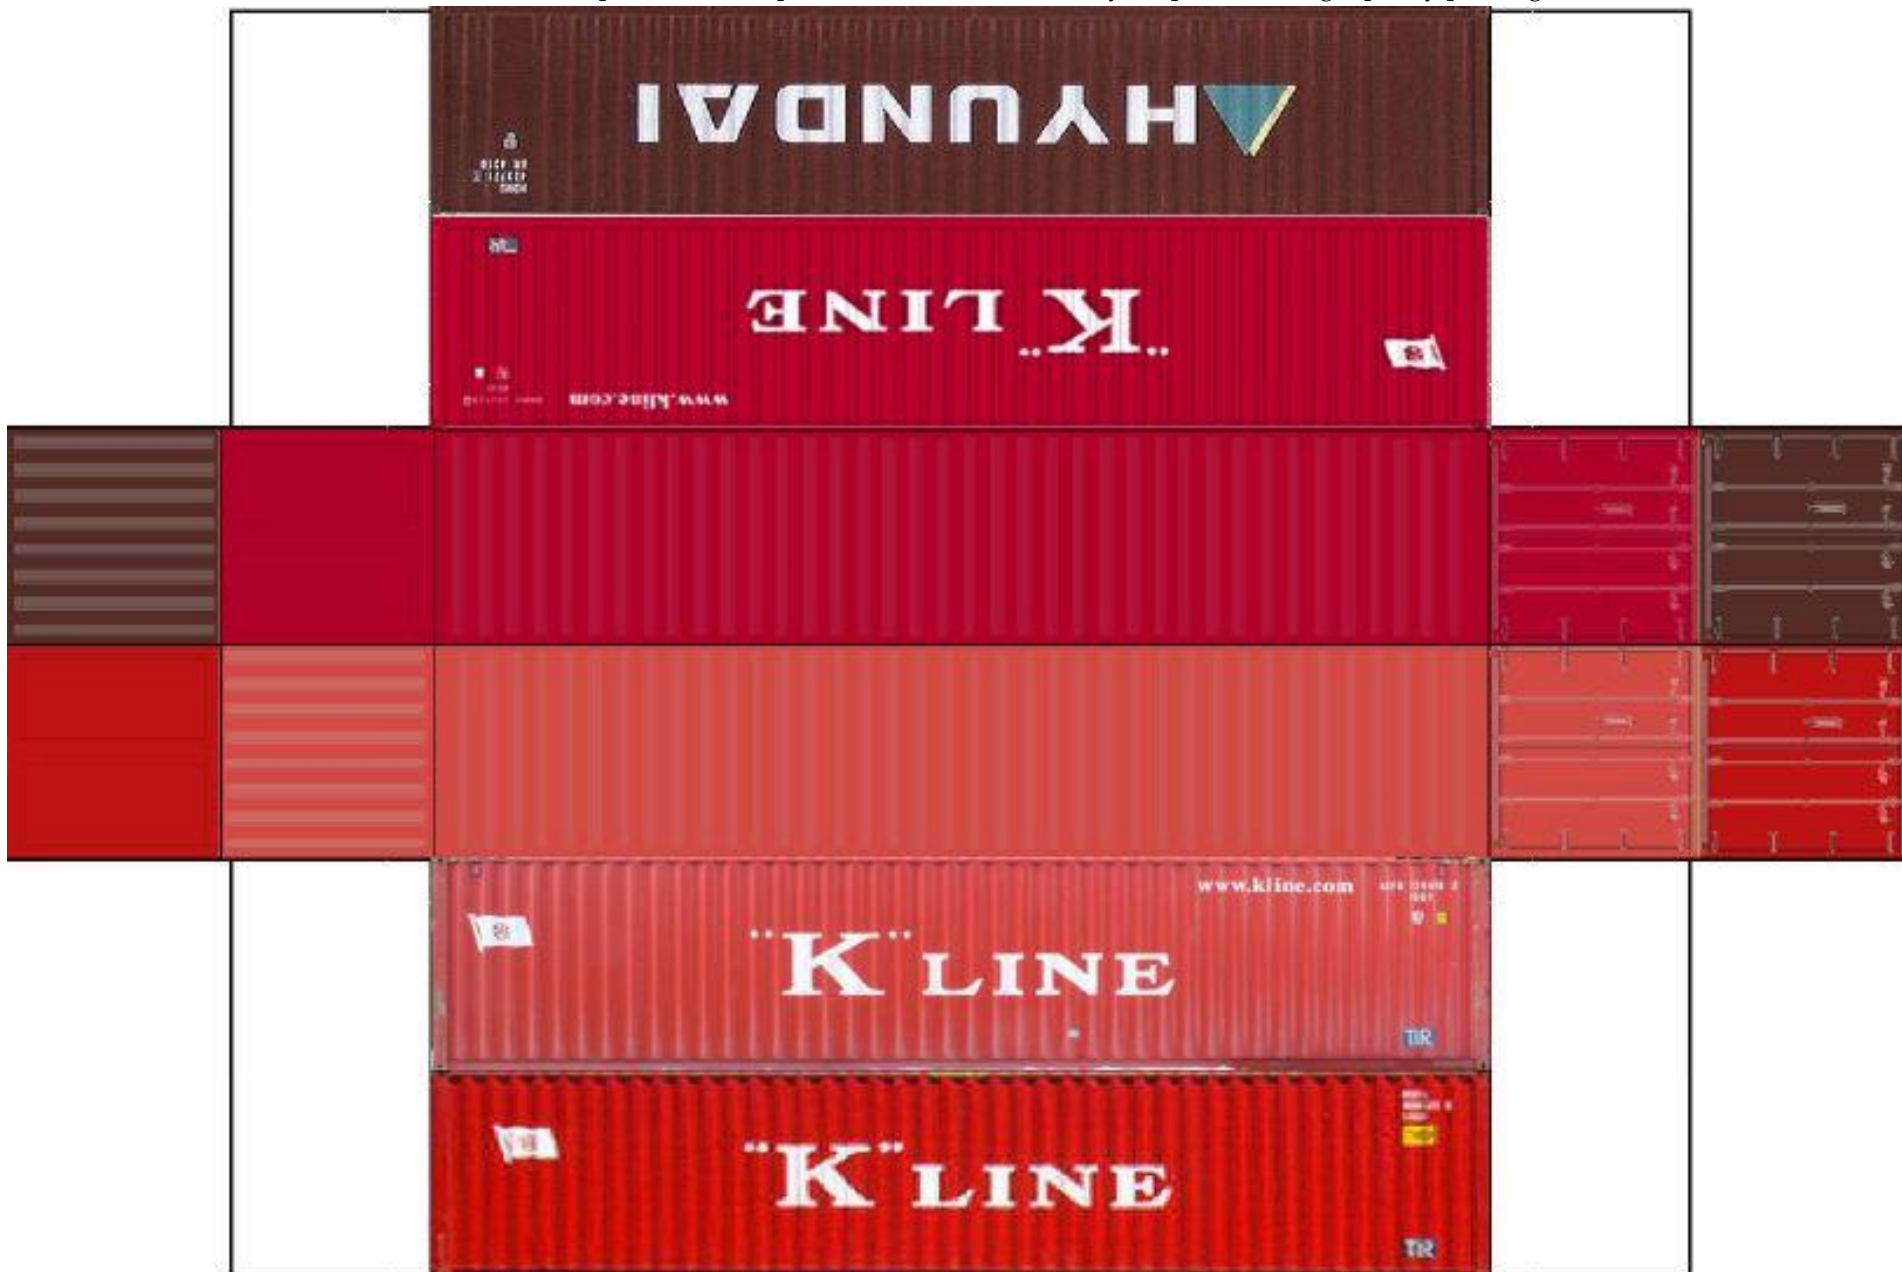

BUILD YOUR OWN (40ft STACK SHIPPING CONTAINERS 4 in 1) HO SCALE

Drawn By
www.krafttrains.com

[View Instructional Video](#)

BUILD YOUR OWN (HO SCALE) 40ft STACK SHIPPING CONTAINERS 4 in 1

For the best results print on 110 lb printable card stock and set your printer on high quality printing.