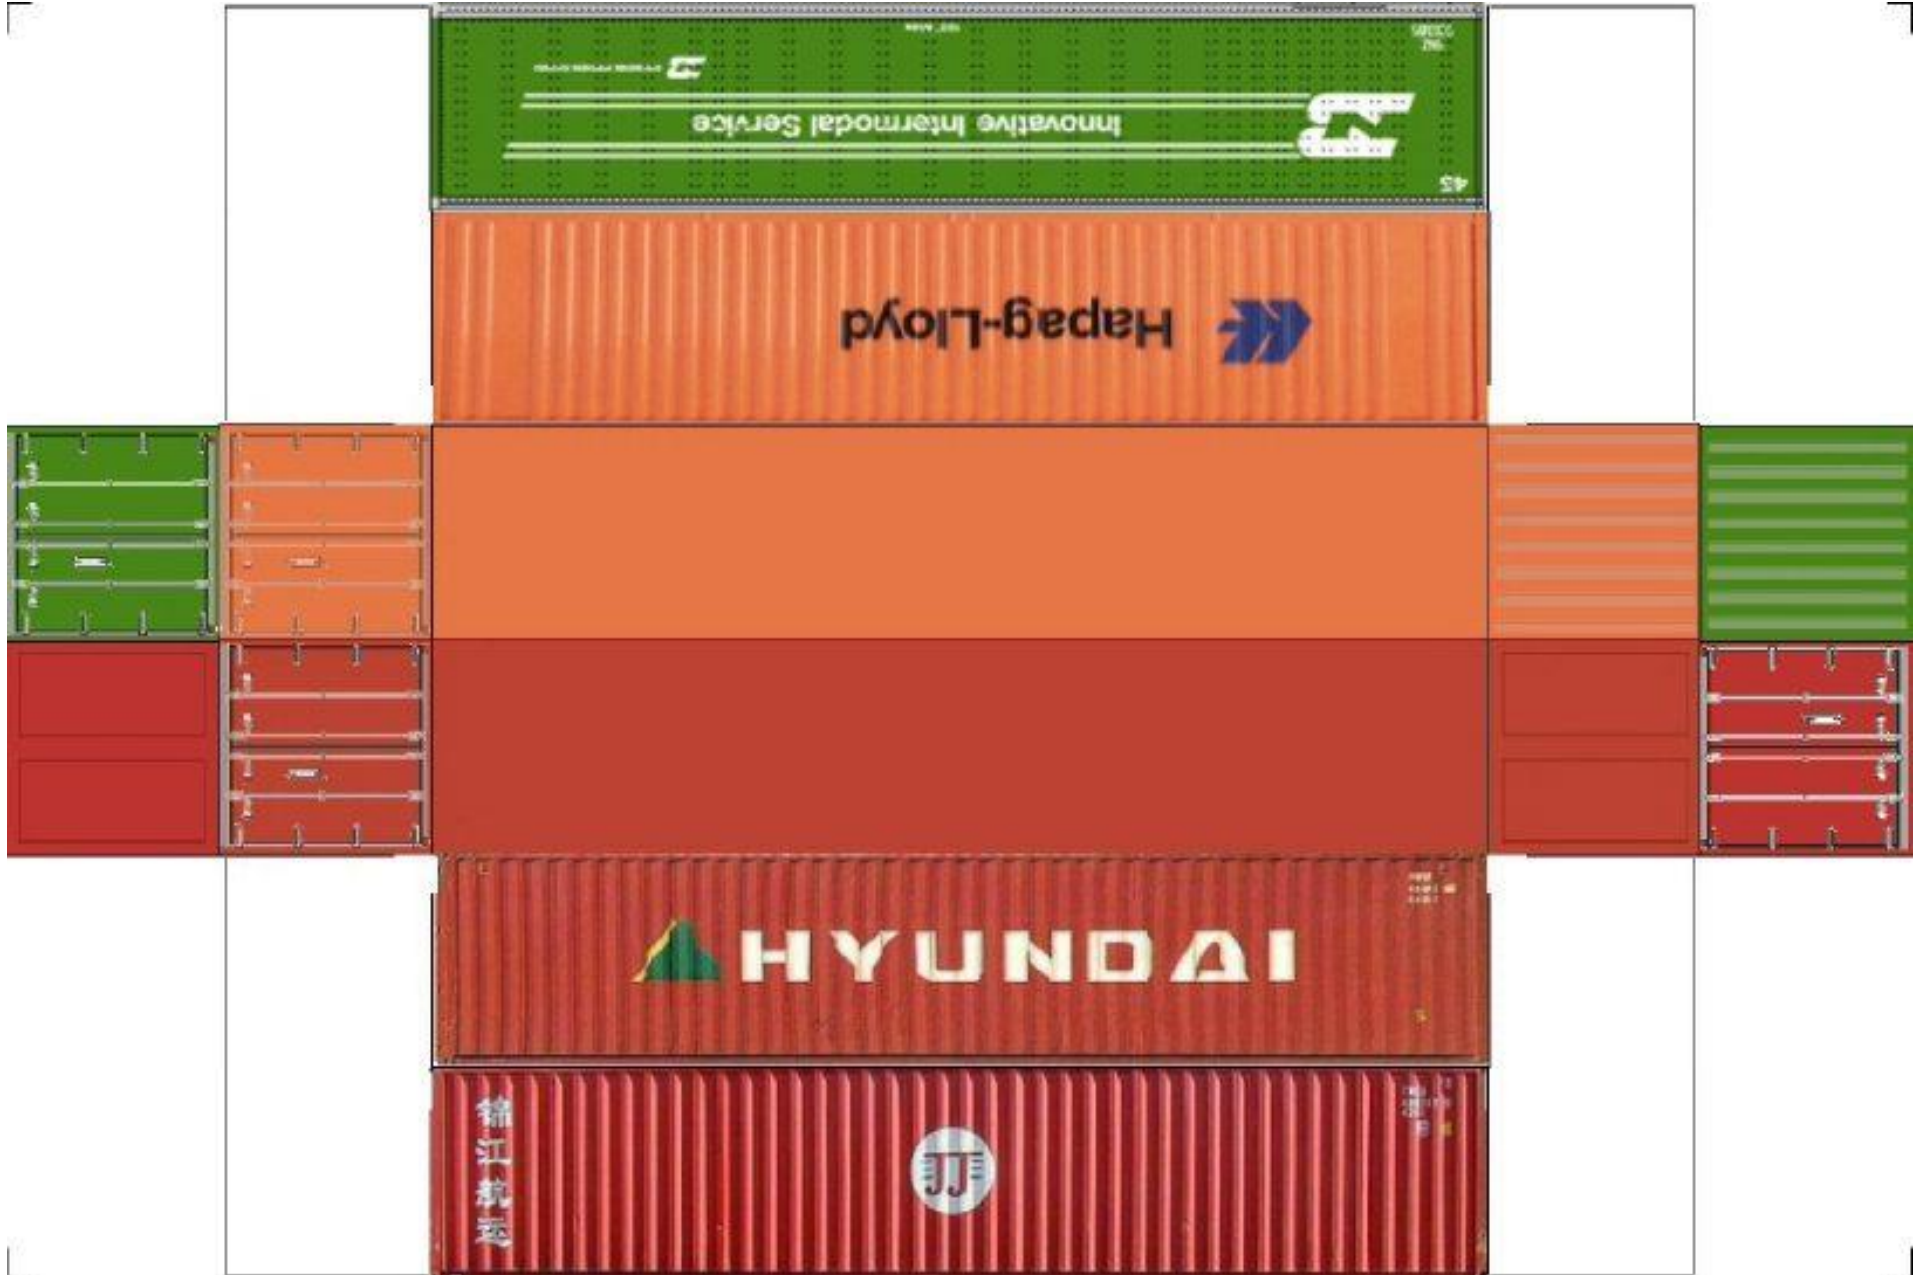

BUILD YOUR OWN (HO SCALE) 40ft STACK SHIPPING CONTAINERS 4 in 1

For the best results print on 110 lb printable card stock and set your printer on high quality printing.

BUILD YOUR OWN (40ft STACK SHIPPING CONTAINERS 4 in 1) HO SCALE

Drawn By
www.krafttrains.com

[View Instructional Video](#)