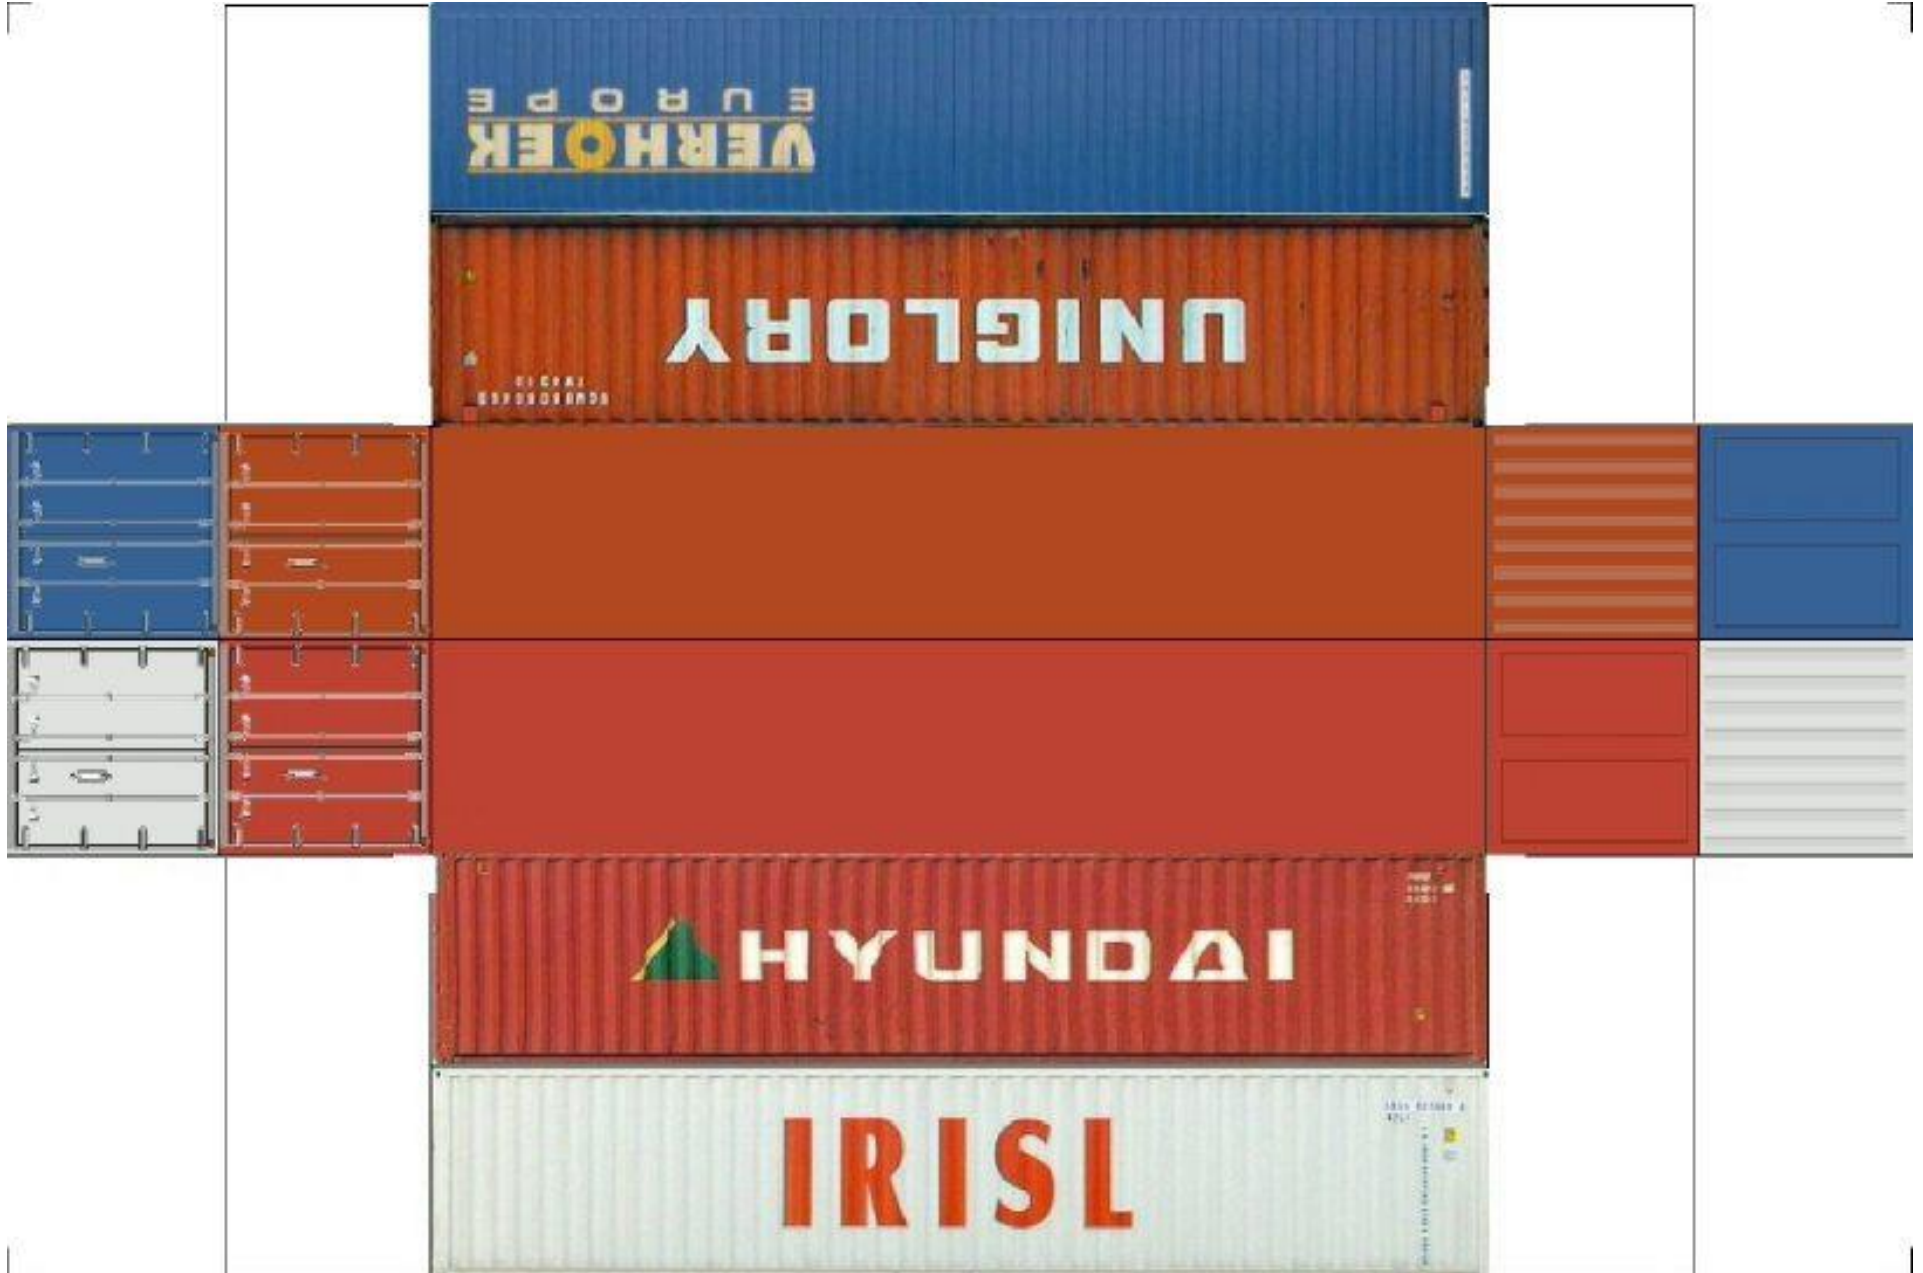

BUILD YOUR OWN (HO SCALE) 40ft STACK SHIPPING CONTAINERS 4 in 1

For the best results print on 110 lb printable card stock and set your printer on high quality printing.

BUILD YOUR OWN (40ft STACK SHIPPING CONTAINERS 4 in 1) HO SCALE

Drawn By
www.krafttrains.com

[View Instructional Video](#)