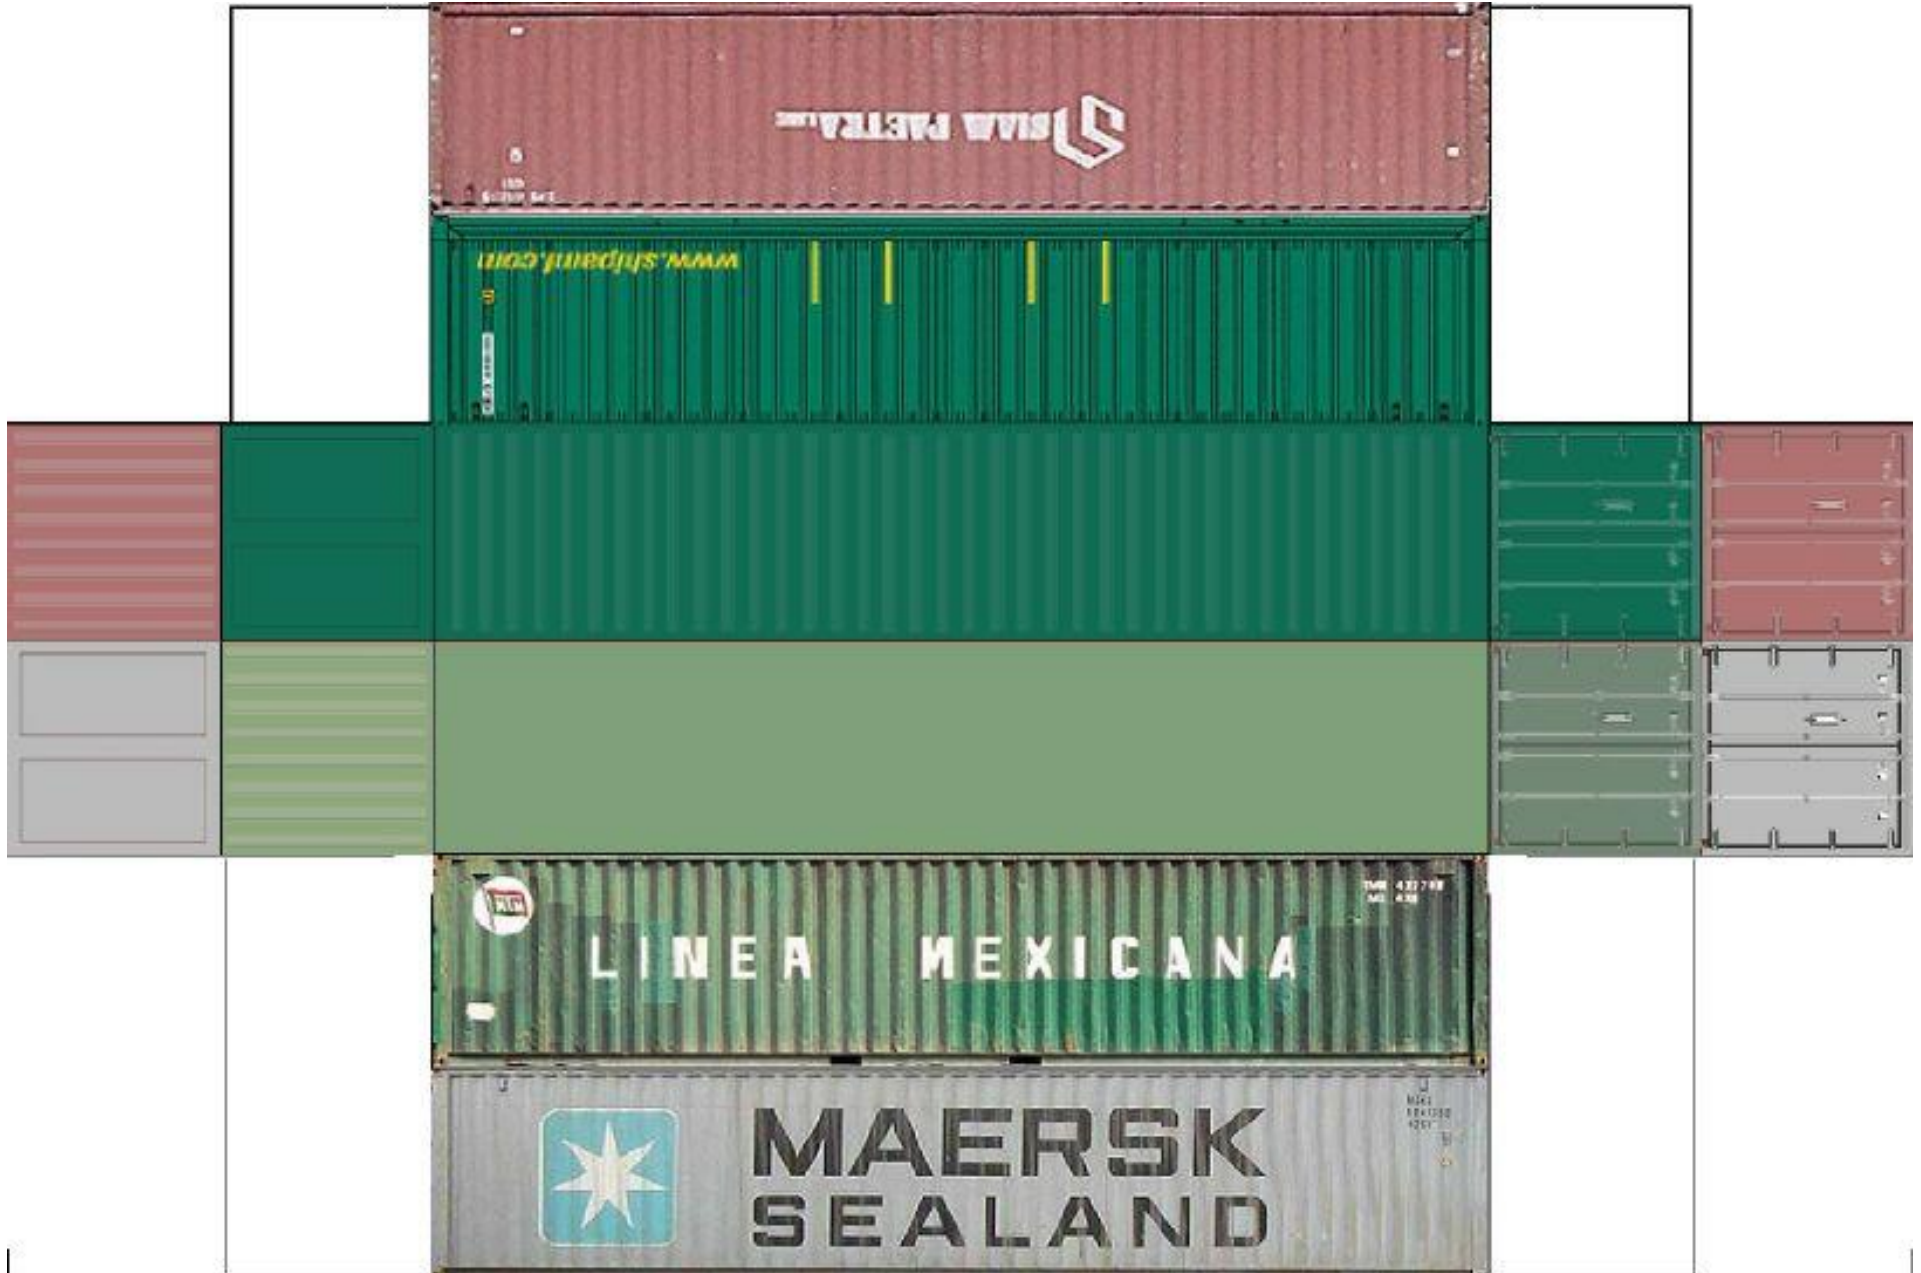

BUILD YOUR OWN (40ft STACK SHIPPING CONTAINERS 4 in 1) HO SCALE

Drawn By
www.krafttrains.com

[View Instructional Video](#)

BUILD YOUR OWN (HO SCALE) 40ft STACK SHIPPING CONTAINERS 4 in 1

For the best results print on 110 lb printable card stock and set your printer on high quality printing.