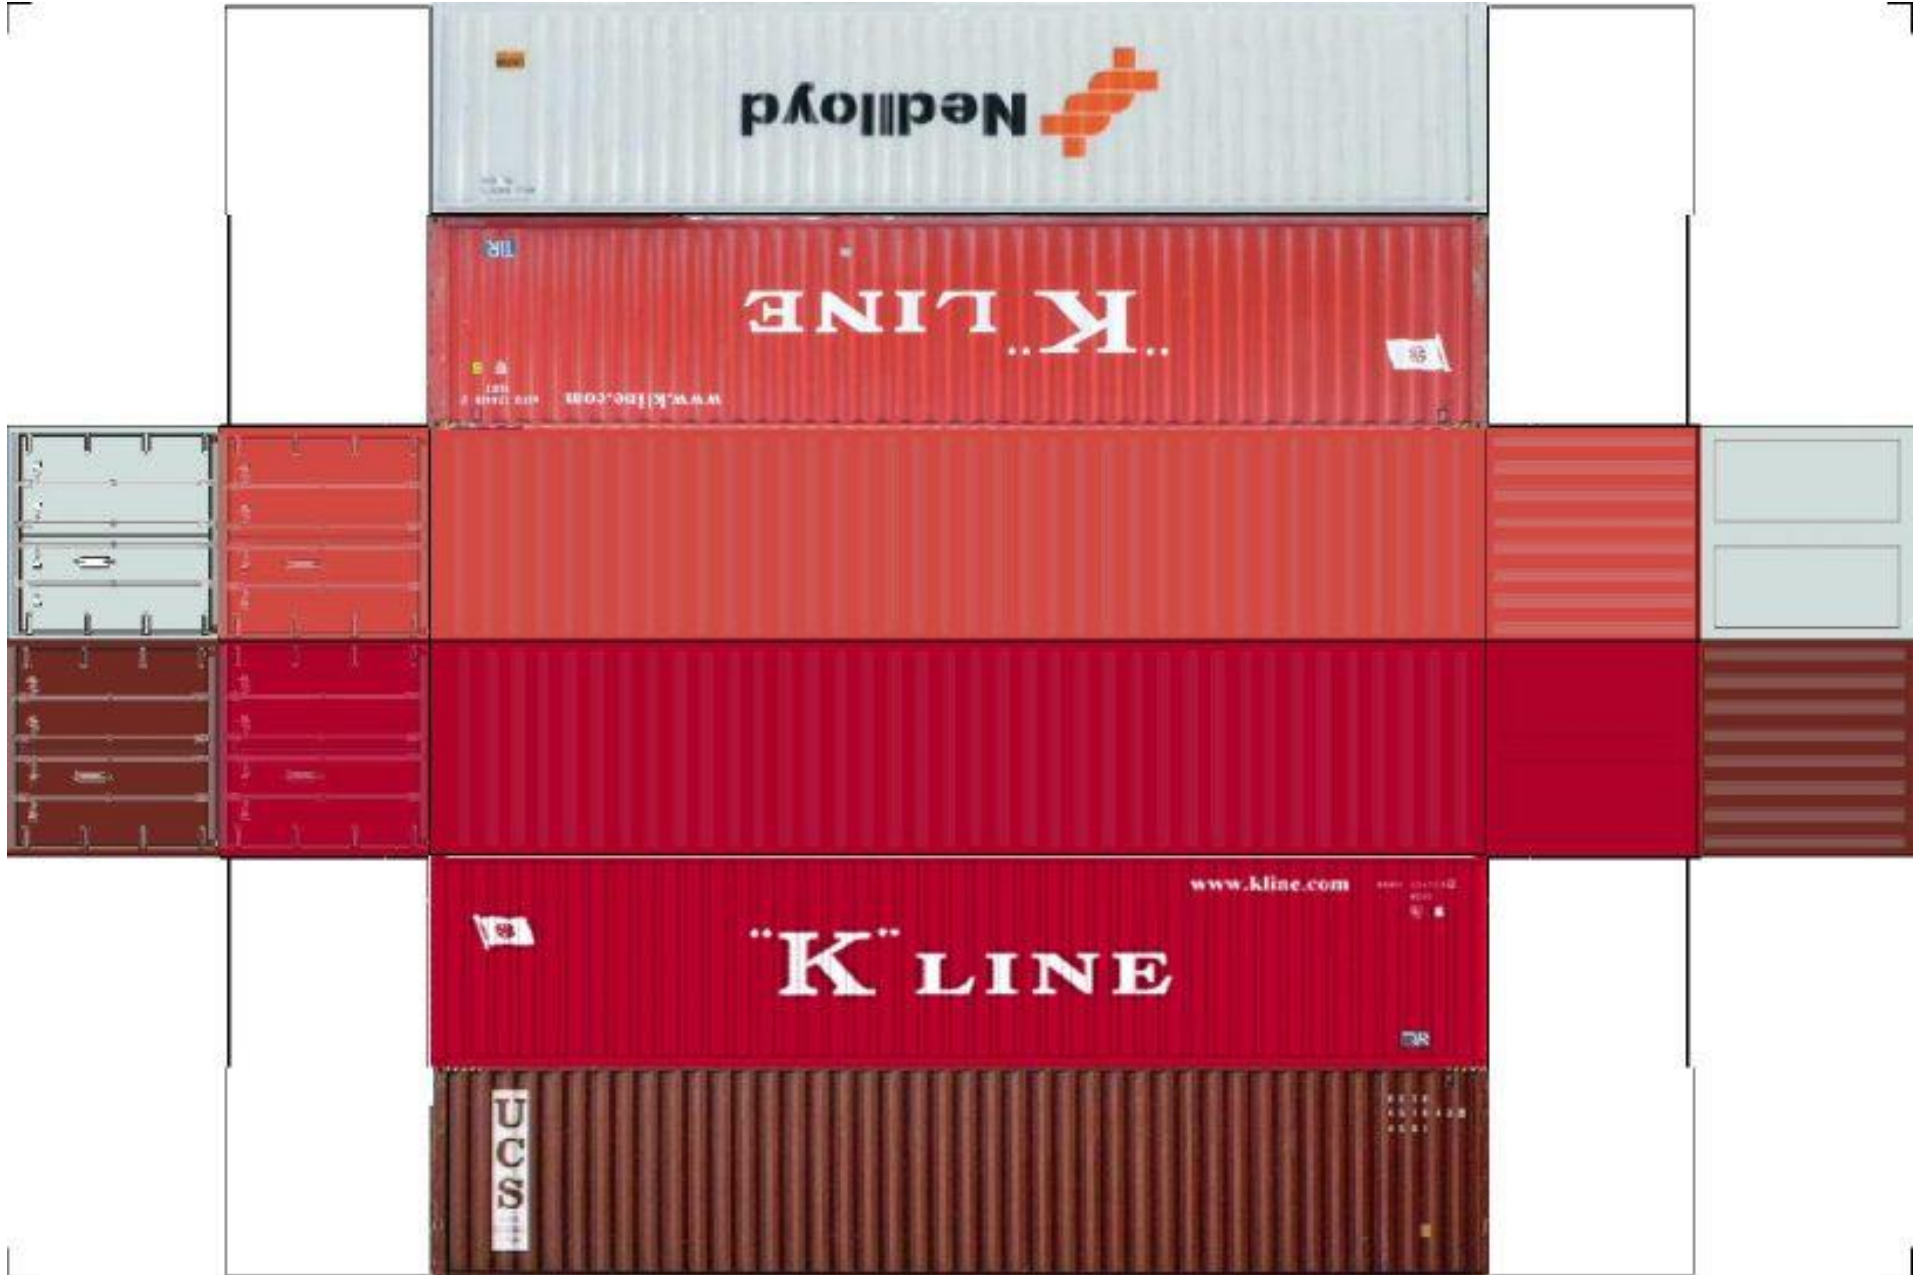

BUILD YOUR OWN (40ft STACK SHIPPING CONTAINERS 4 in 1) HO SCALE

Drawn By
www.krafttrains.com

[View Instructional Video](#)

BUILD YOUR OWN (HO SCALE) 40ft STACK SHIPPING CONTAINERS 4 in 1

For the best results print on 110 lb printable card stock and set your printer on high quality printing.