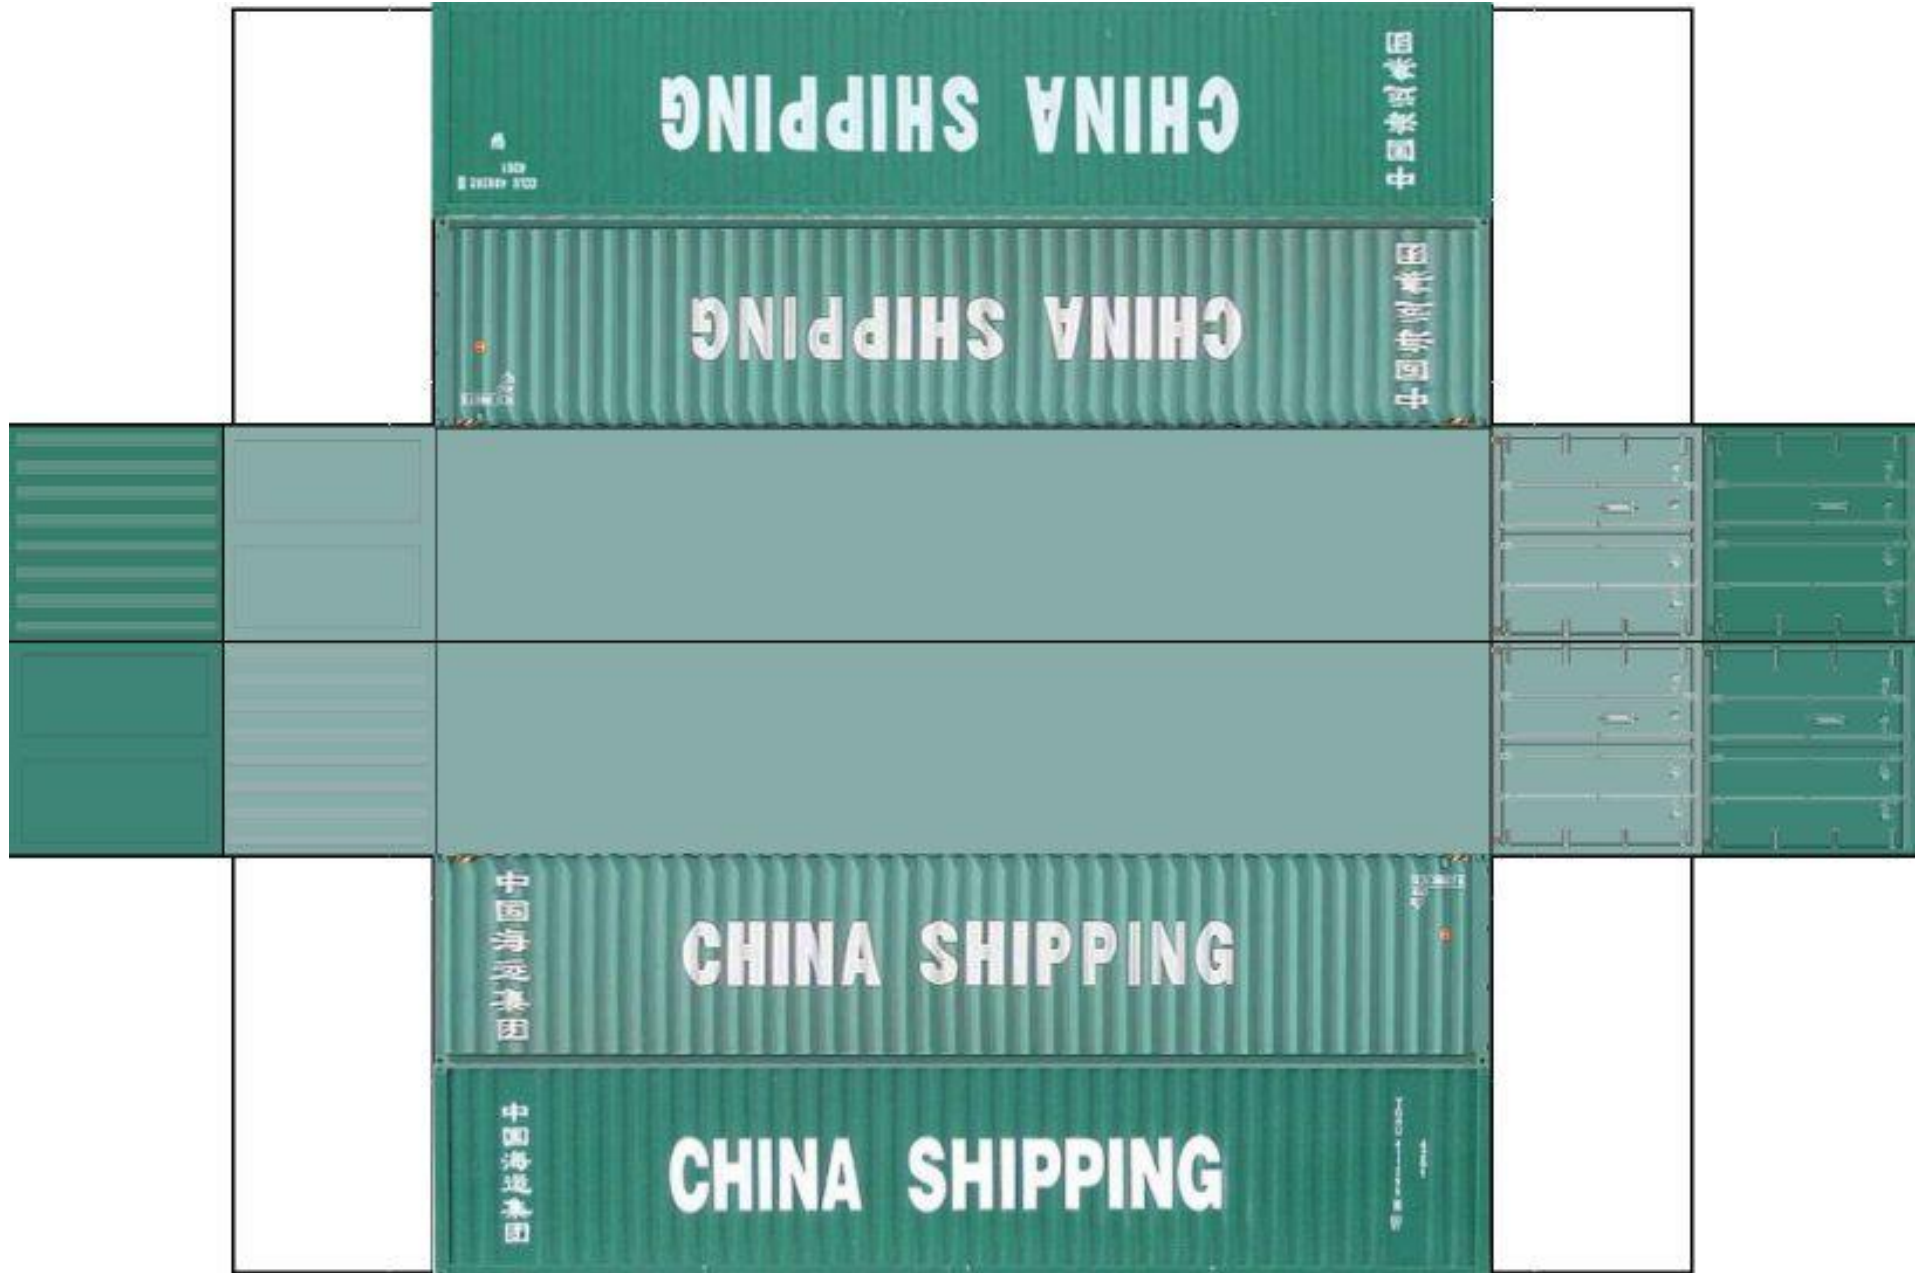

BUILD YOUR OWN (HO SCALE) 40ft STACK SHIPPING CONTAINERS 4 in 1

For the best results print on 110 lb printable card stock and set your printer on high quality printing.

BUILD YOUR OWN (40ft STACK SHIPPING CONTAINERS 4 in 1) HO SCALE

Drawn By
www.krafttrains.com

[View Instructional Video](#)