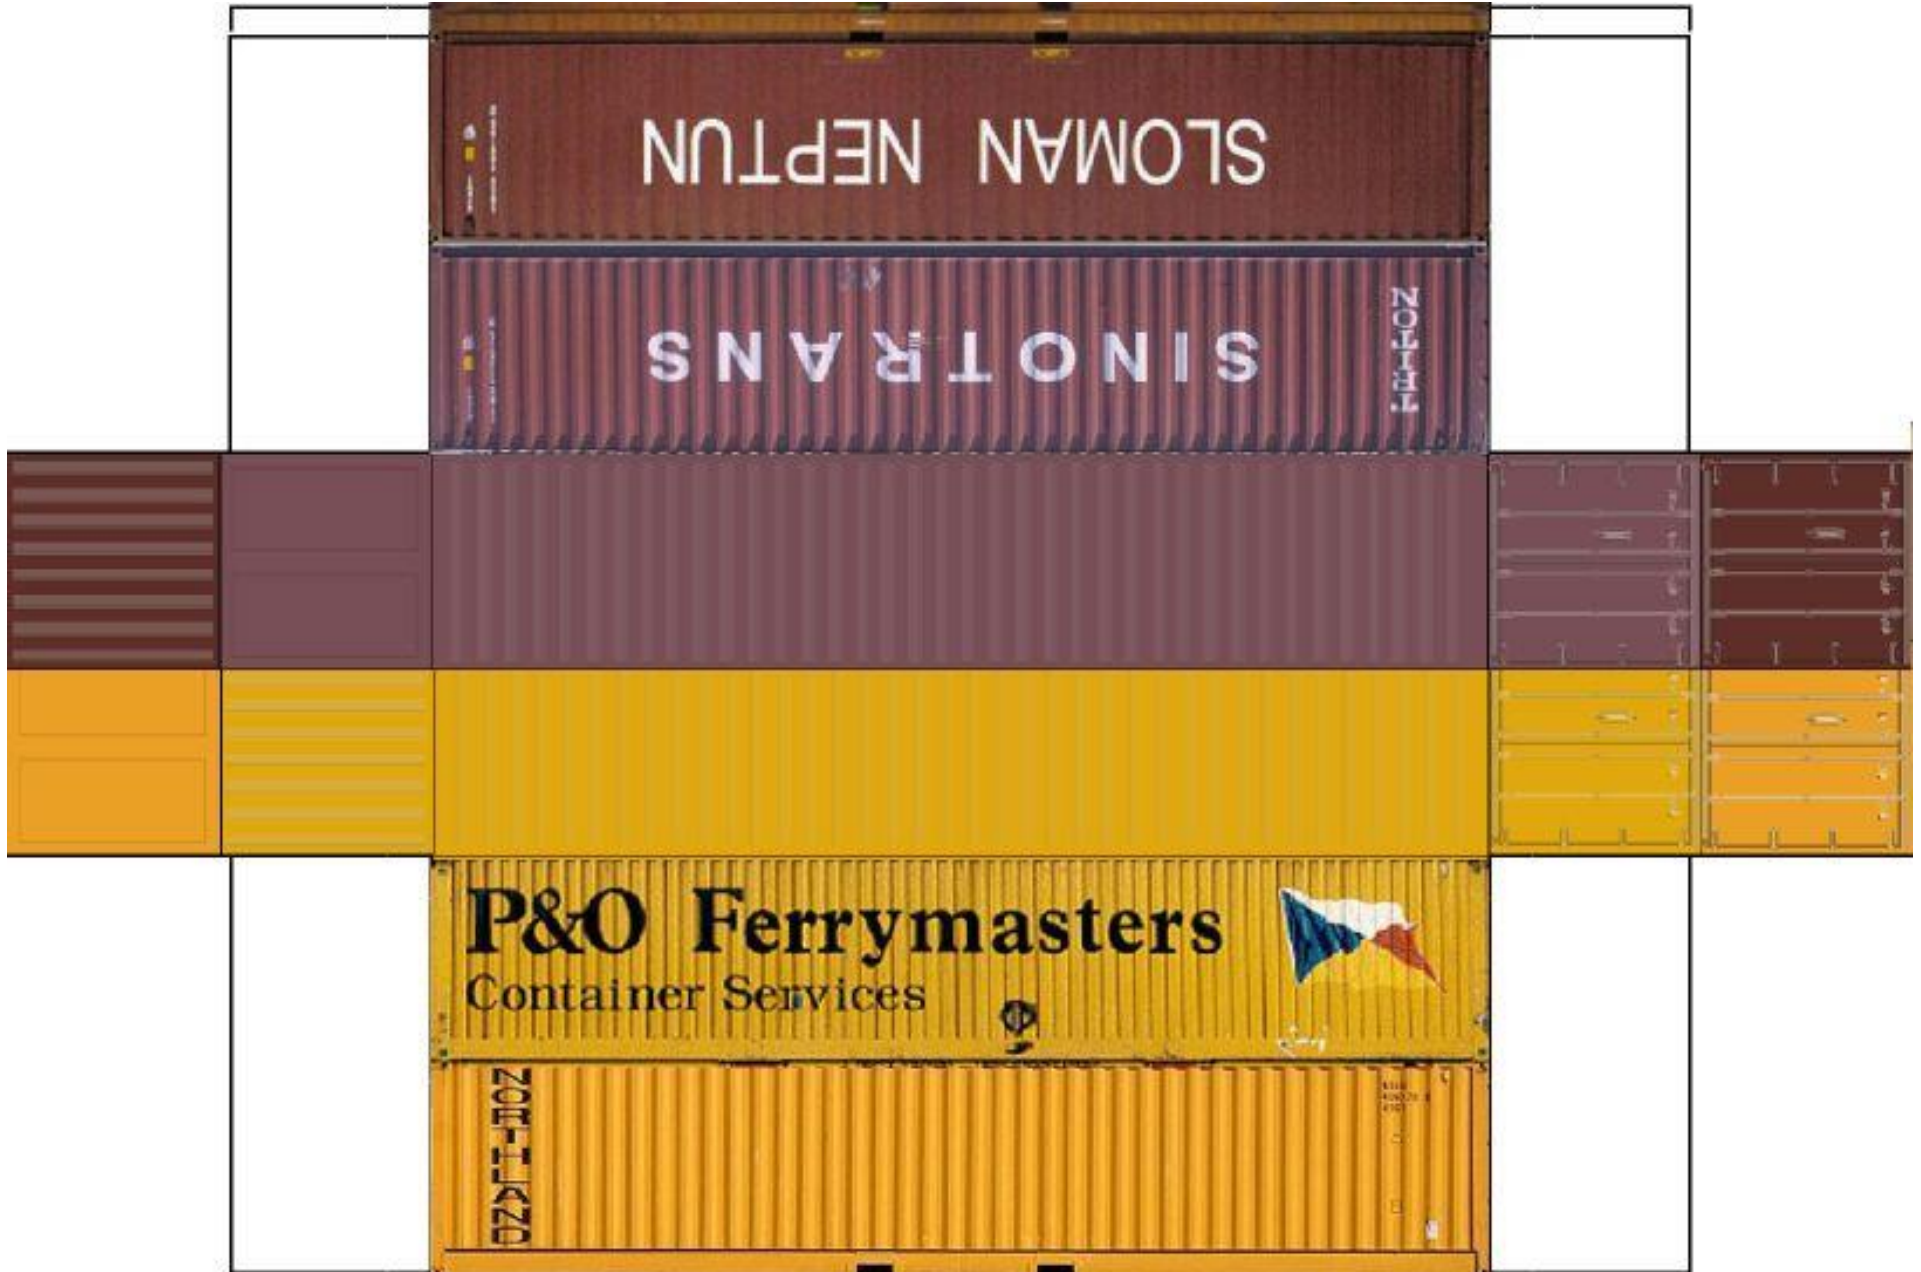

BUILD YOUR OWN (40ft STACK SHIPPING CONTAINERS 4 in 1) HO SCALE

Drawn By
www.krafttrains.com

[View Instructional Video](#)

BUILD YOUR OWN (HO SCALE) 40ft STACK SHIPPING CONTAINERS 4 in 1

For the best results print on 110 lb printable card stock and set your printer on high quality printing.