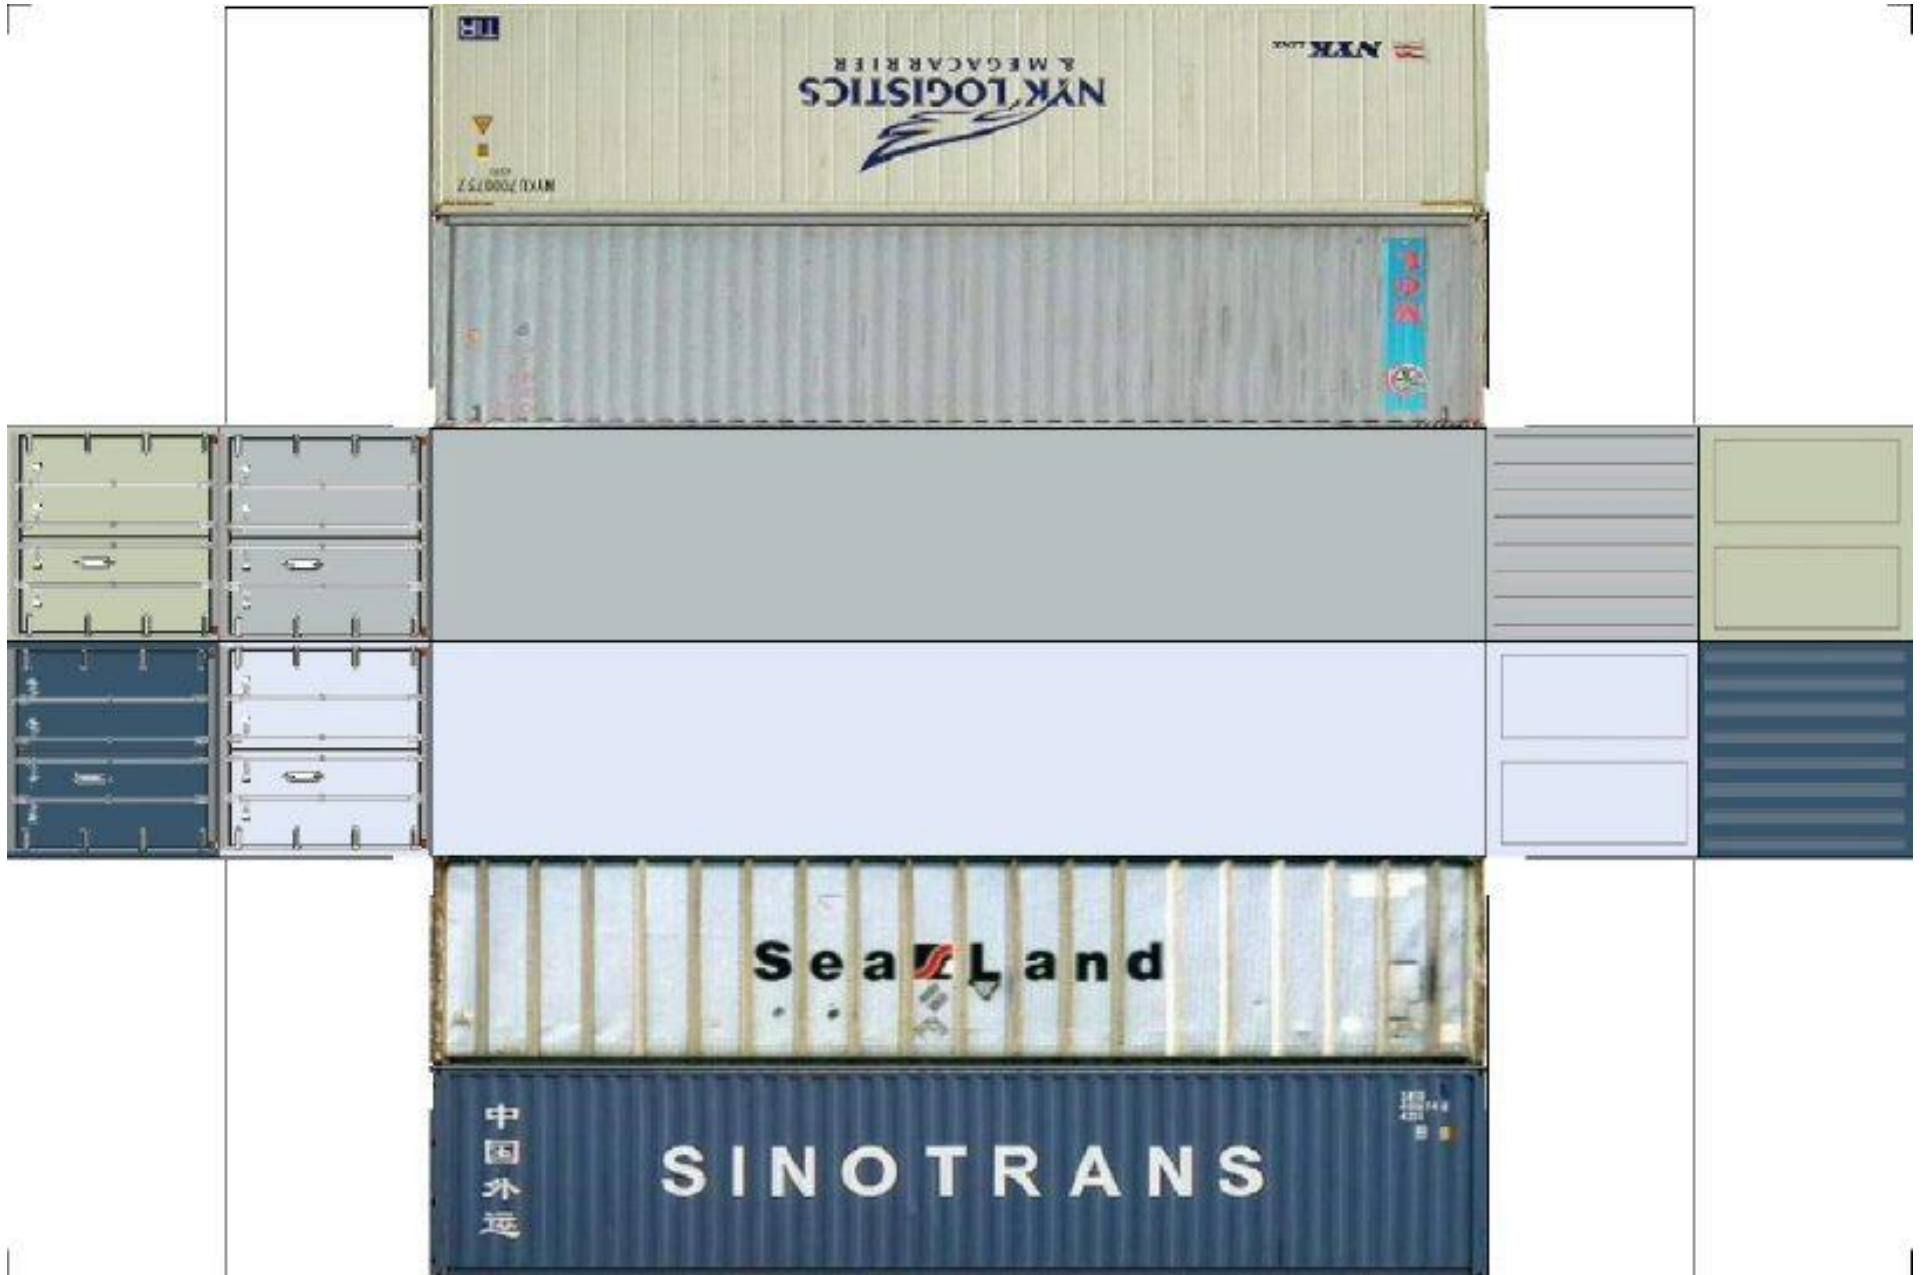

BUILD YOUR OWN (HO SCALE) 40ft STACK SHIPPING CONTAINERS 4 in 1

For the best results print on 110 lb printable card stock and set your printer on high quality printing.

BUILD YOUR OWN (40ft STACK SHIPPING CONTAINERS 4 in 1) HO SCALE

Drawn By
www.krafttrains.com

[View Instructional Video](#)