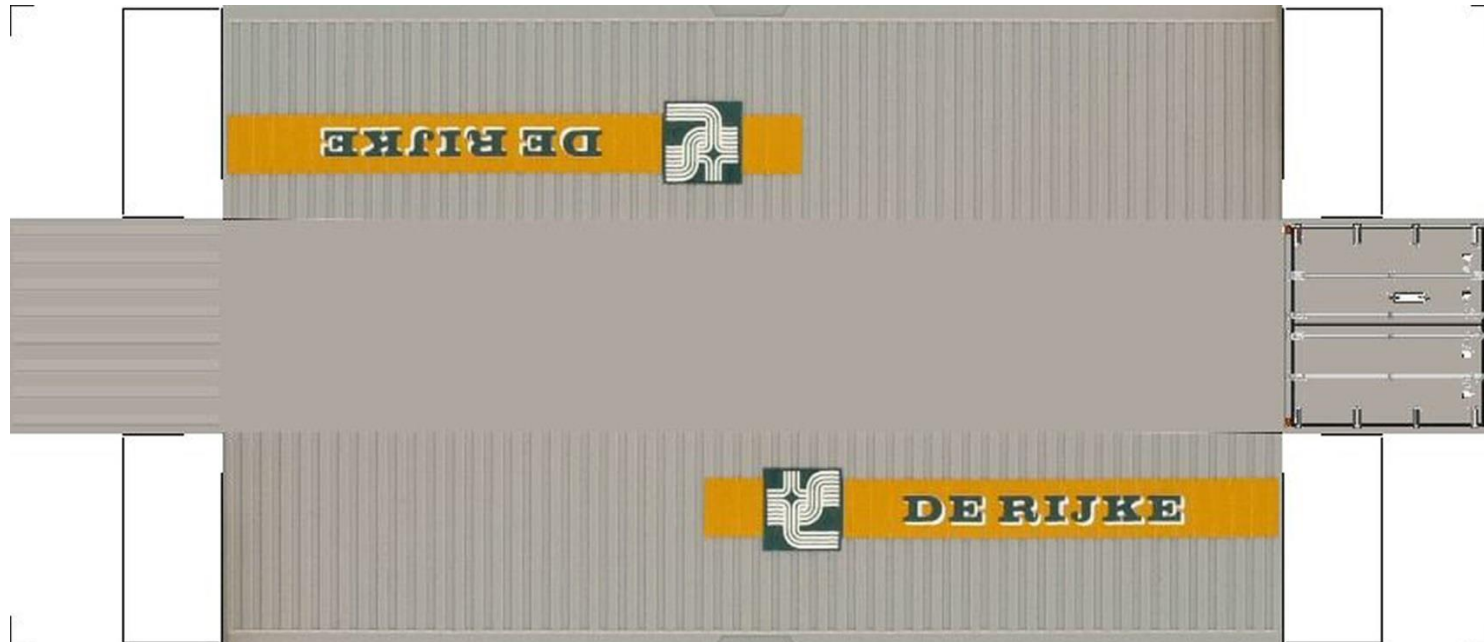

BUILD YOUR OWN

(HO SCALE) 40ft SHIPPING CONTAINERS

[View Instructional Video](#)

For the best results print on 110 lb printable card stock
and set your printer on high quality printing.