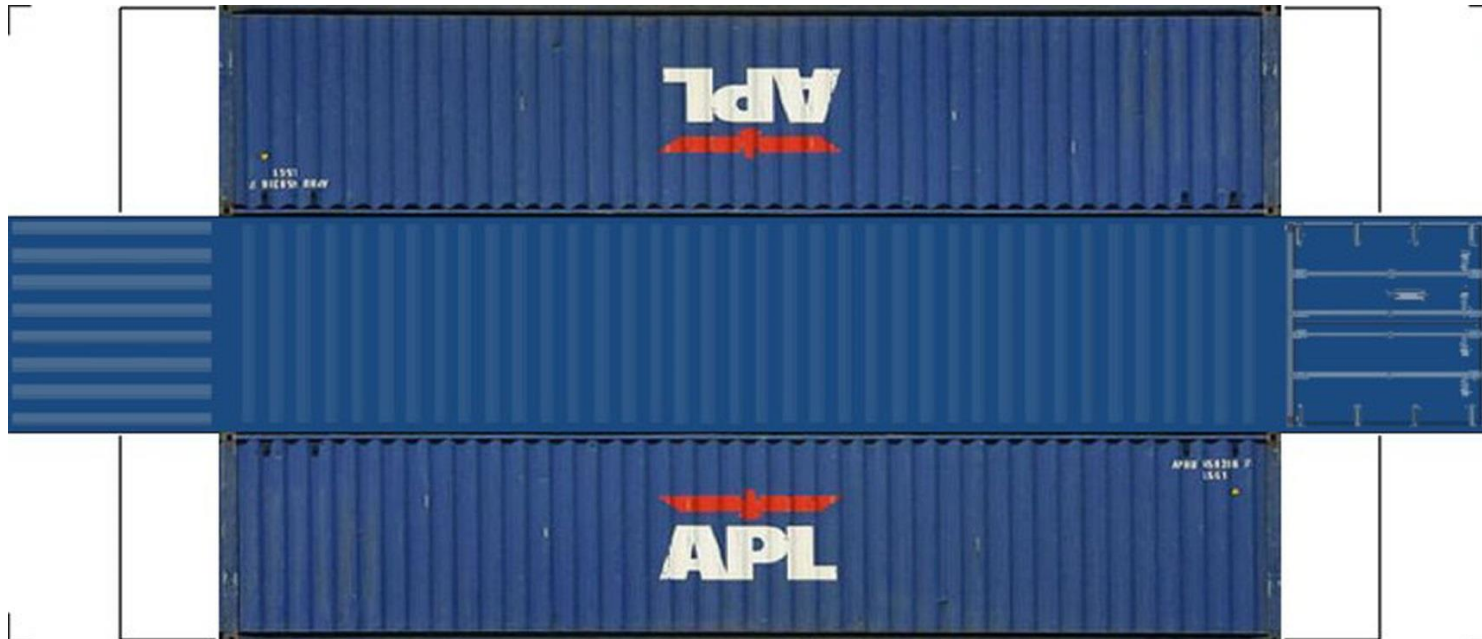

BUILD YOUR OWN

(HO SCALE) 40ft SHIPPING CONTAINERS

[View Instructional Video](#)

For the best results print on 110 lb printable card stock
and set your printer on high quality printing.