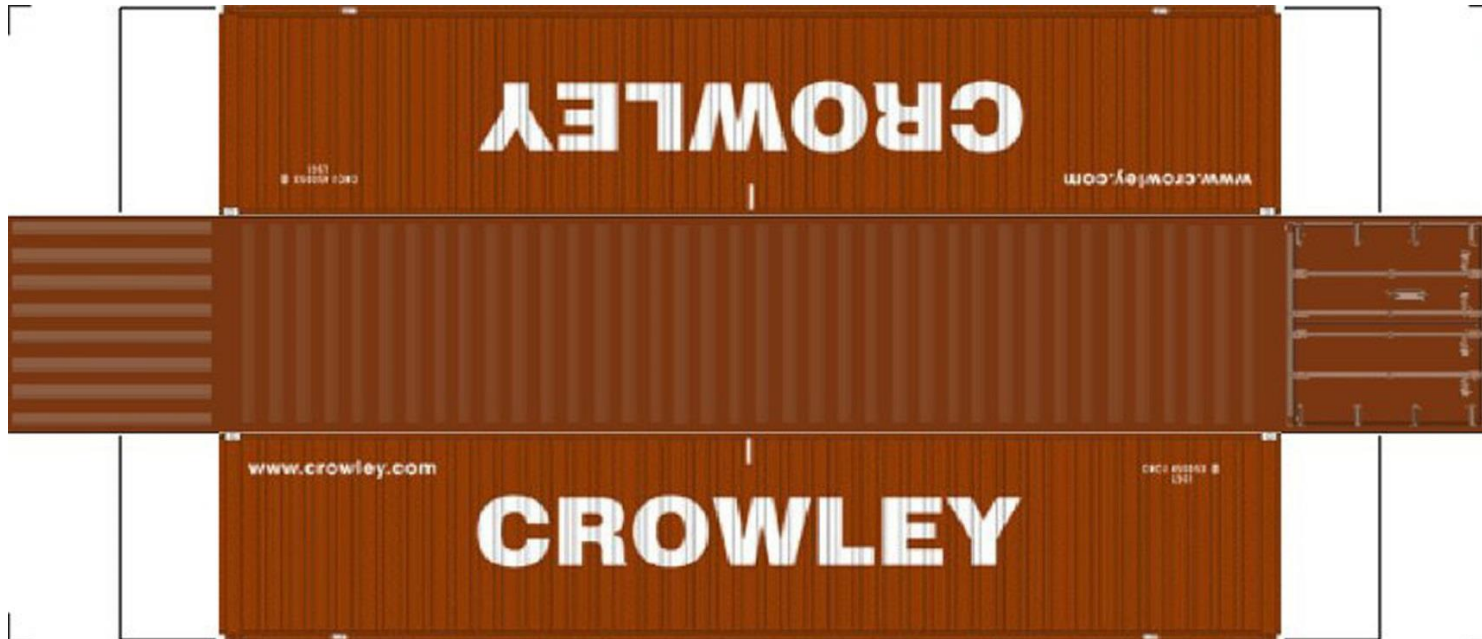

BUILD YOUR OWN

(HO SCALE) 40ft SHIPPING CONTAINERS

[View Instructional Video](#)

For the best results print on 110 lb printable card stock
and set your printer on high quality printing.