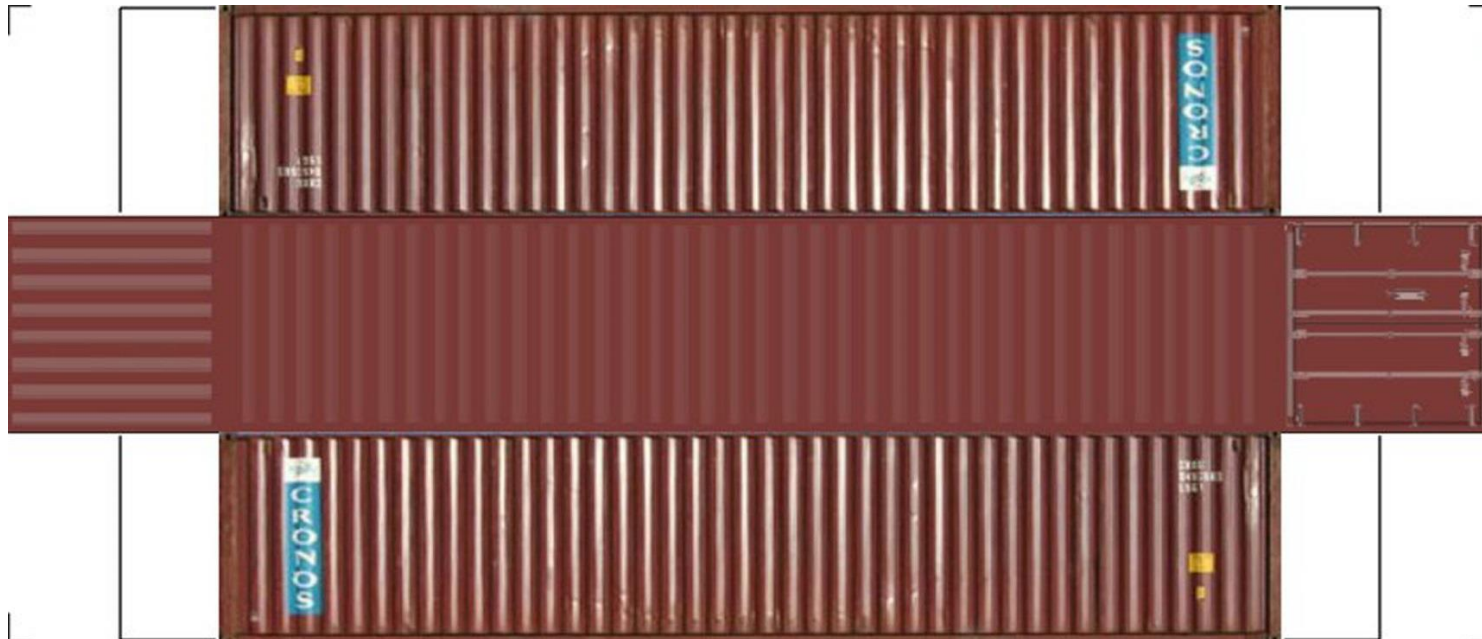

BUILD YOUR OWN

(HO SCALE) 40ft SHIPPING CONTAINERS

[View Instructional Video](#)

For the best results print on 110 lb printable card stock
and set your printer on high quality printing.