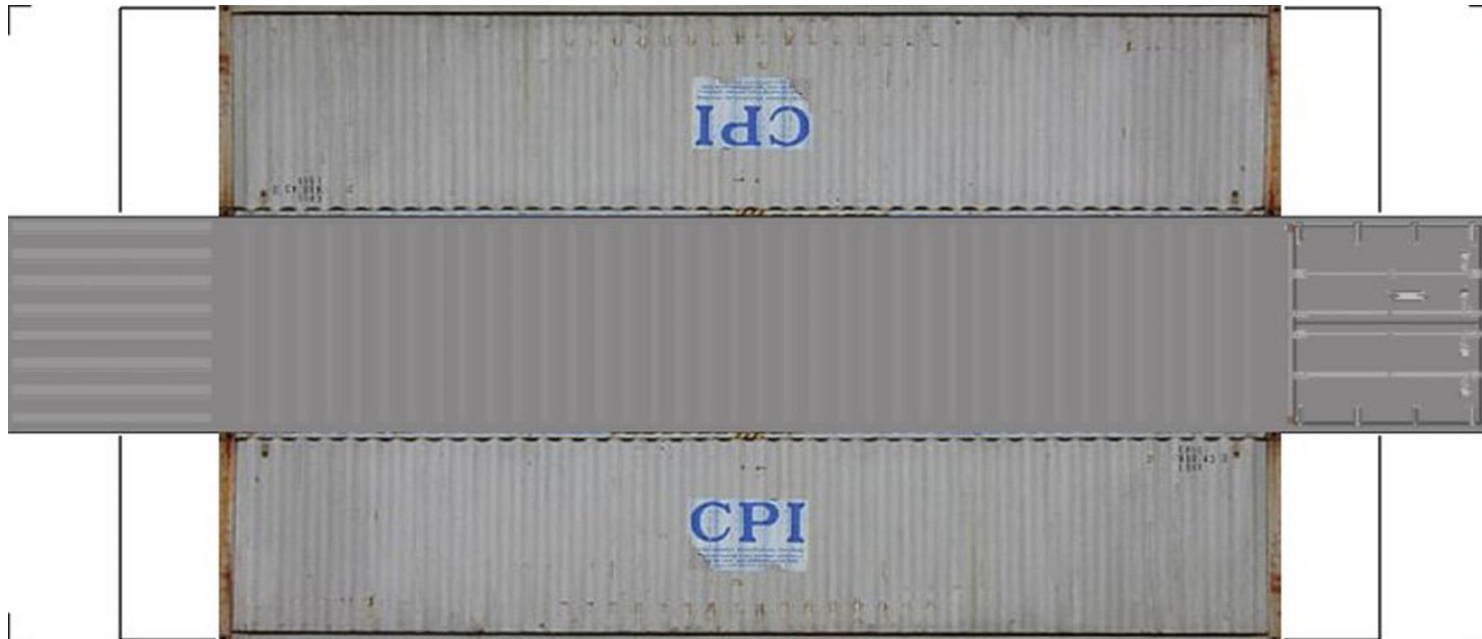

BUILD YOUR OWN

(HO SCALE) 40ft SHIPPING CONTAINERS

[View Instructional Video](#)

For the best results print on 110 lb printable card stock
and set your printer on high quality printing.