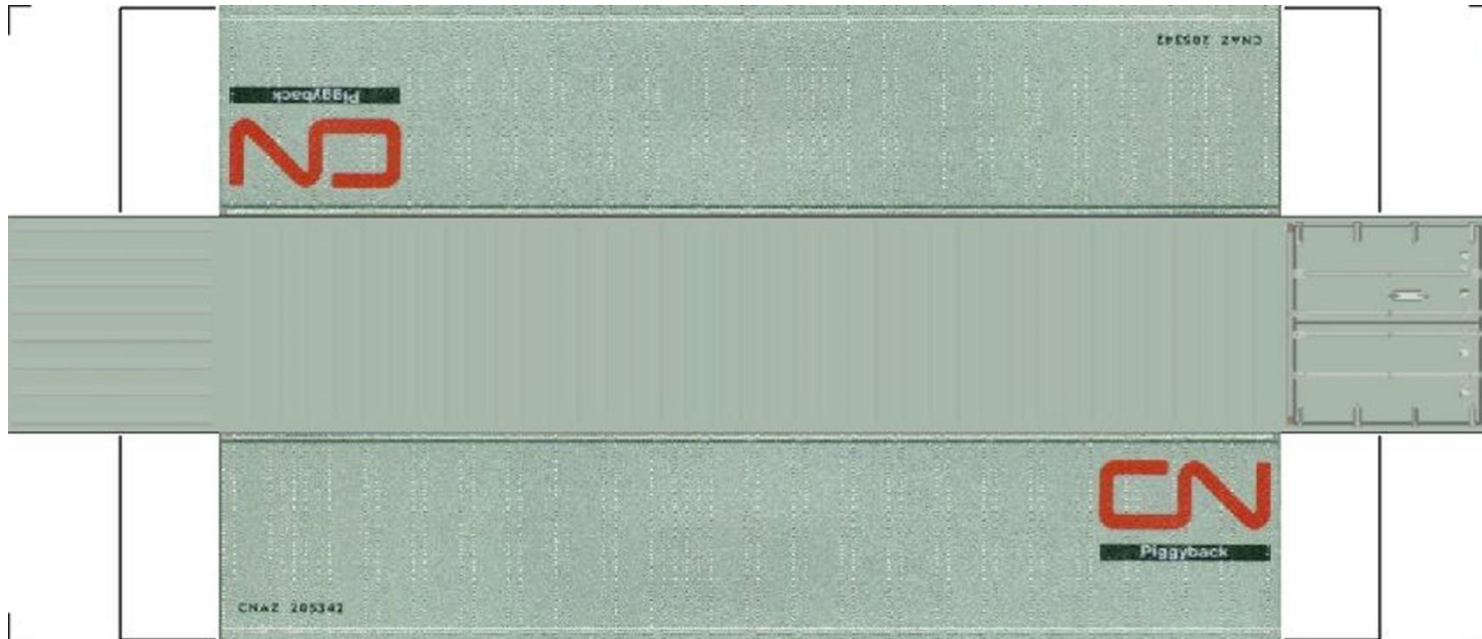

BUILD YOUR OWN

(HO SCALE) 40ft SHIPPING CONTAINERS

[View Instructional Video](#)

For the best results print on 110 lb printable card stock
and set your printer on high quality printing.