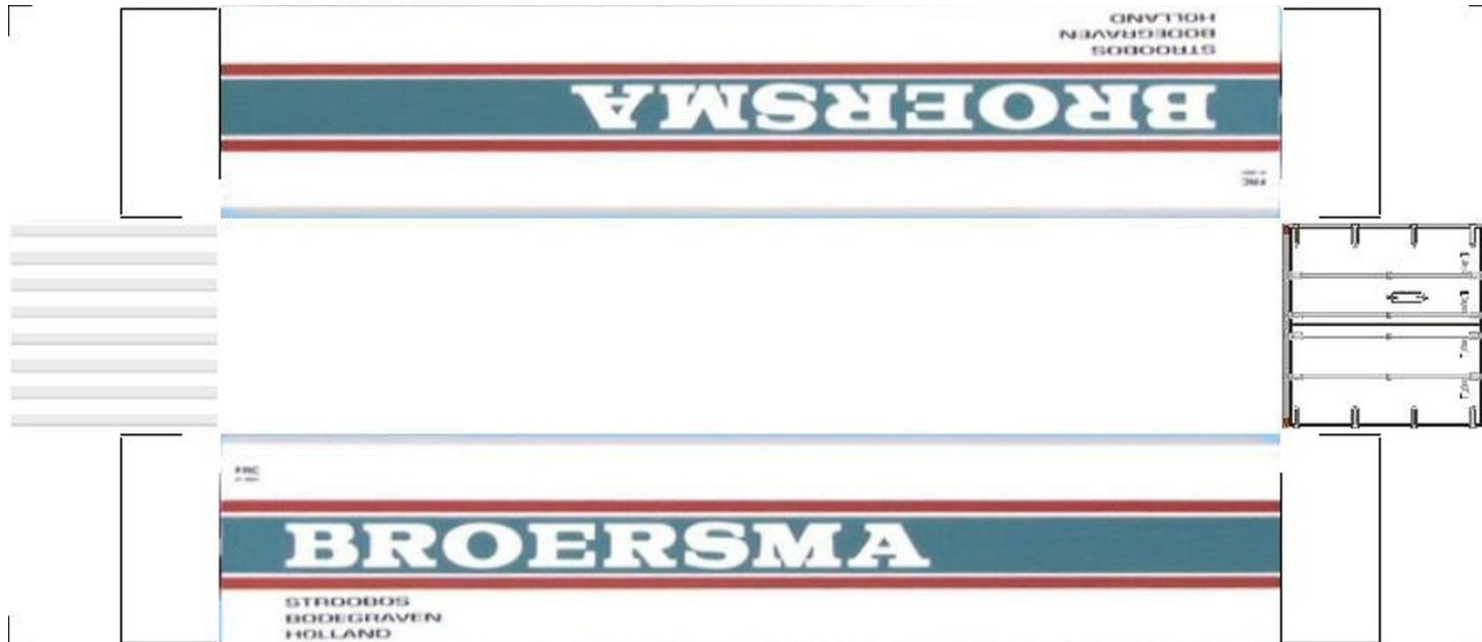

BUILD YOUR OWN

(HO SCALE) 40ft SHIPPING CONTAINERS

[View Instructional Video](#)

For the best results print on 110 lb printable card stock
and set your printer on high quality printing.