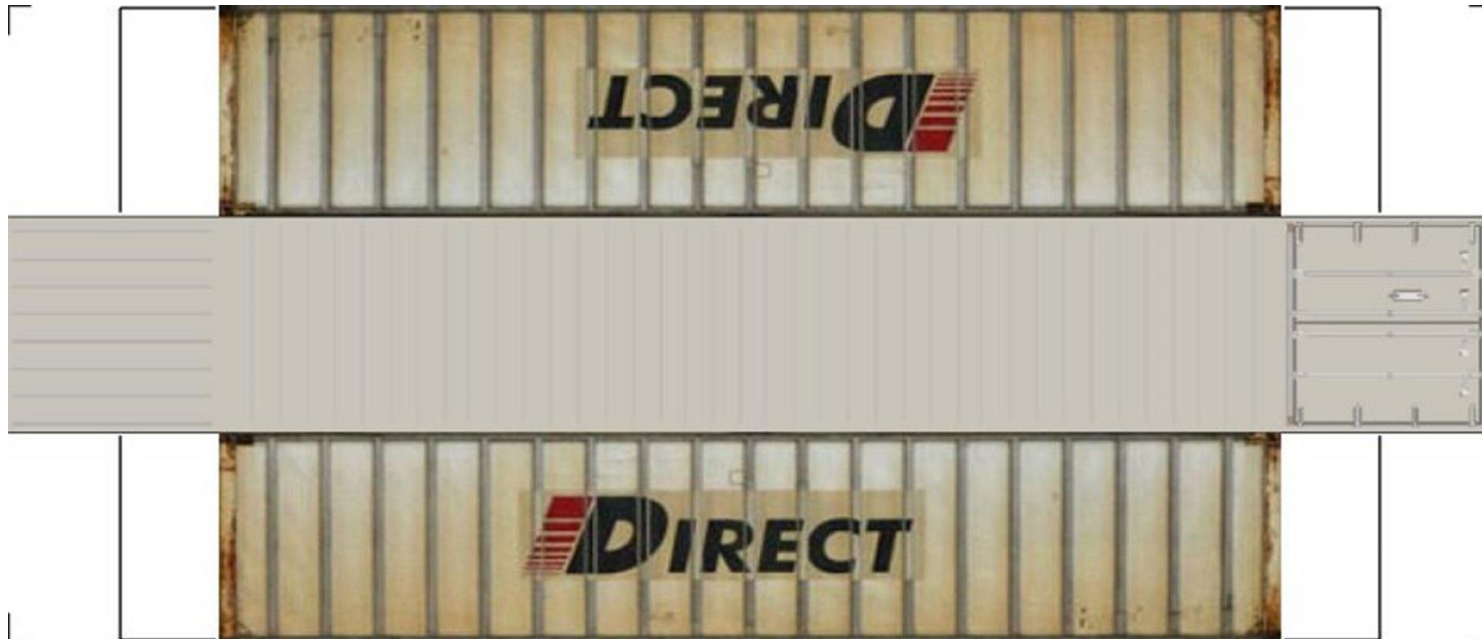

BUILD YOUR OWN

(HO SCALE) 40ft SHIPPING CONTAINERS

[View Instructional Video](#)

For the best results print on 110 lb printable card stock
and set your printer on high quality printing.