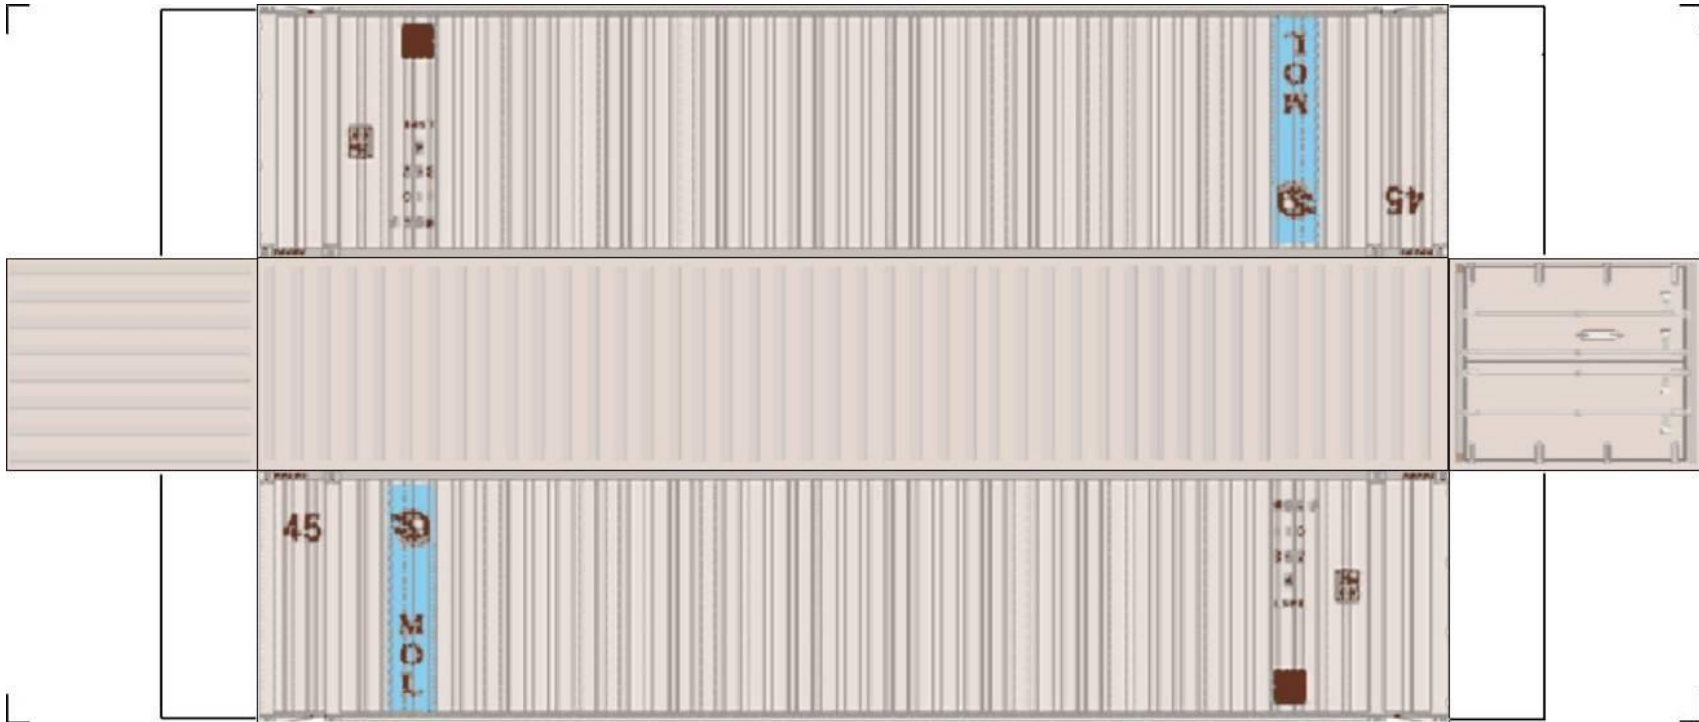

BUILD YOUR OWN (HO SCALE) 45ft HIGH CUBE CONTAINERS

For the best results print on 110 lb printable card stock and set your printer on high quality printing.

[View Instructional Video](#)