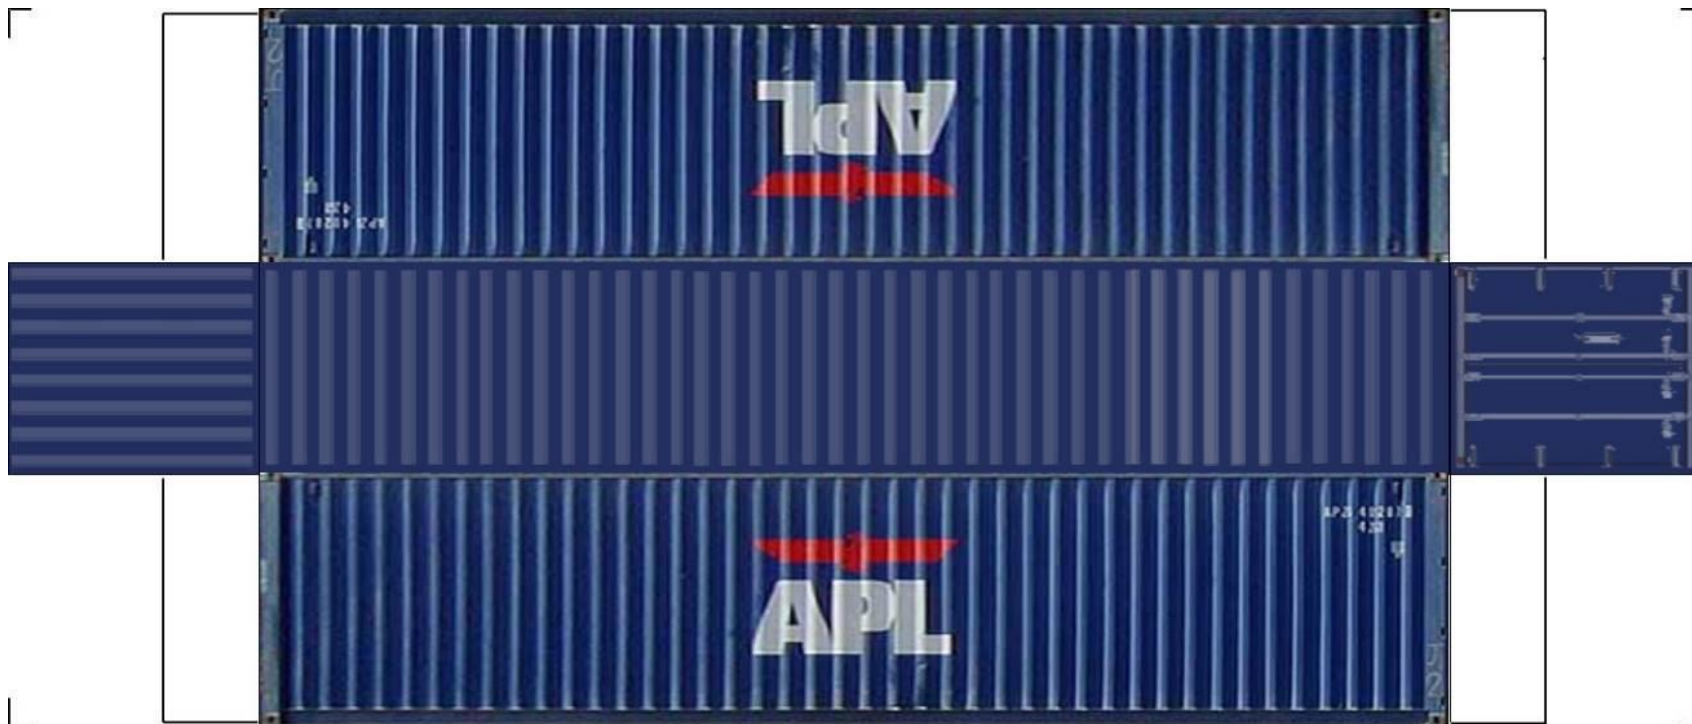

BUILD YOUR OWN (HO SCALE) 45ft HIGH CUBE CONTAINERS

For the best results print on 110 lb printable card stock and set your printer on high quality printing.

[View Instructional Video](#)