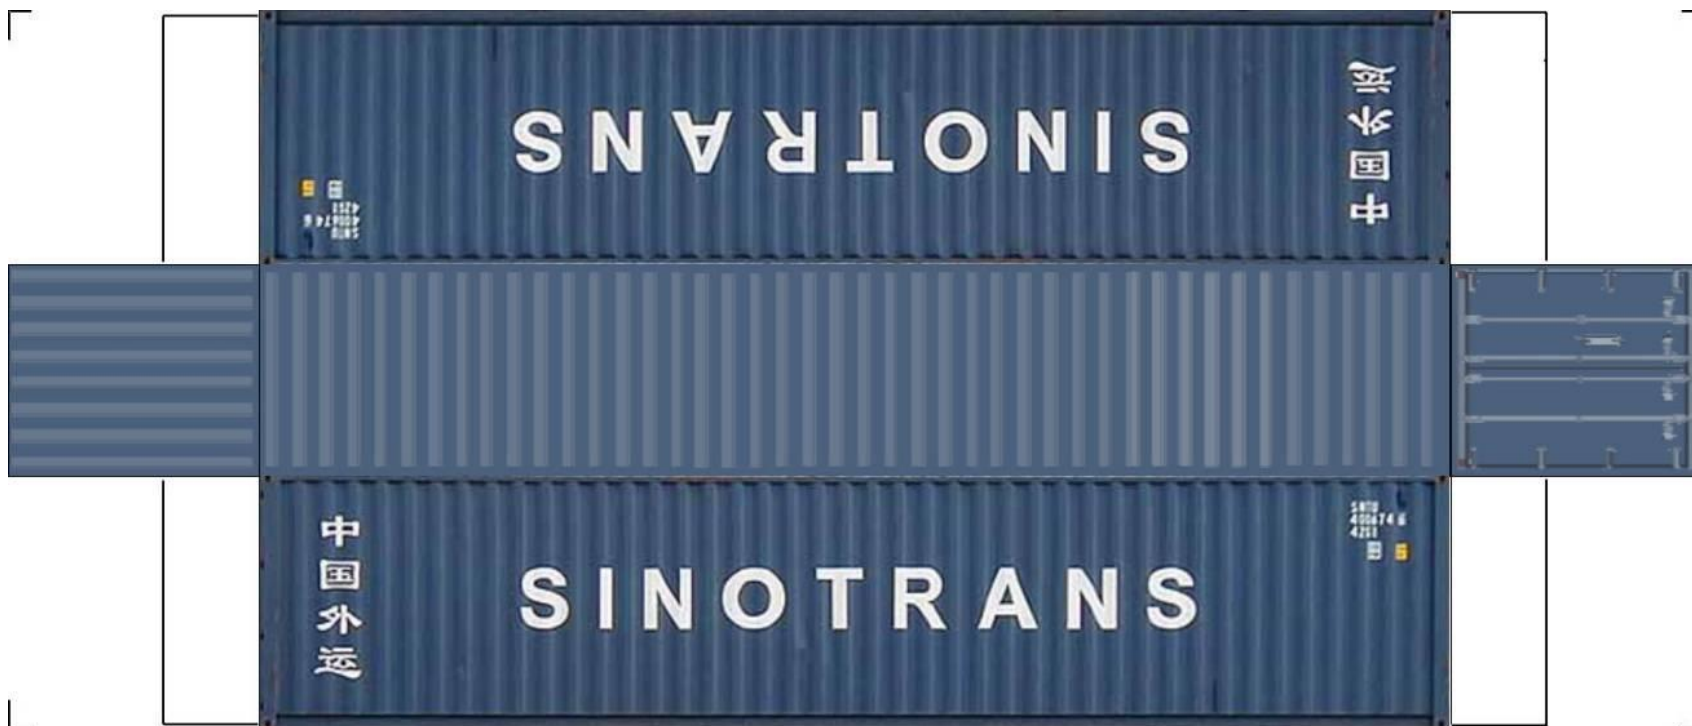

BUILD YOUR OWN (HO SCALE) 45ft HIGH CUBE CONTAINERS

For the best results print on 110 lb printable card stock and set your printer on high quality printing.

[View Instructional Video](#)