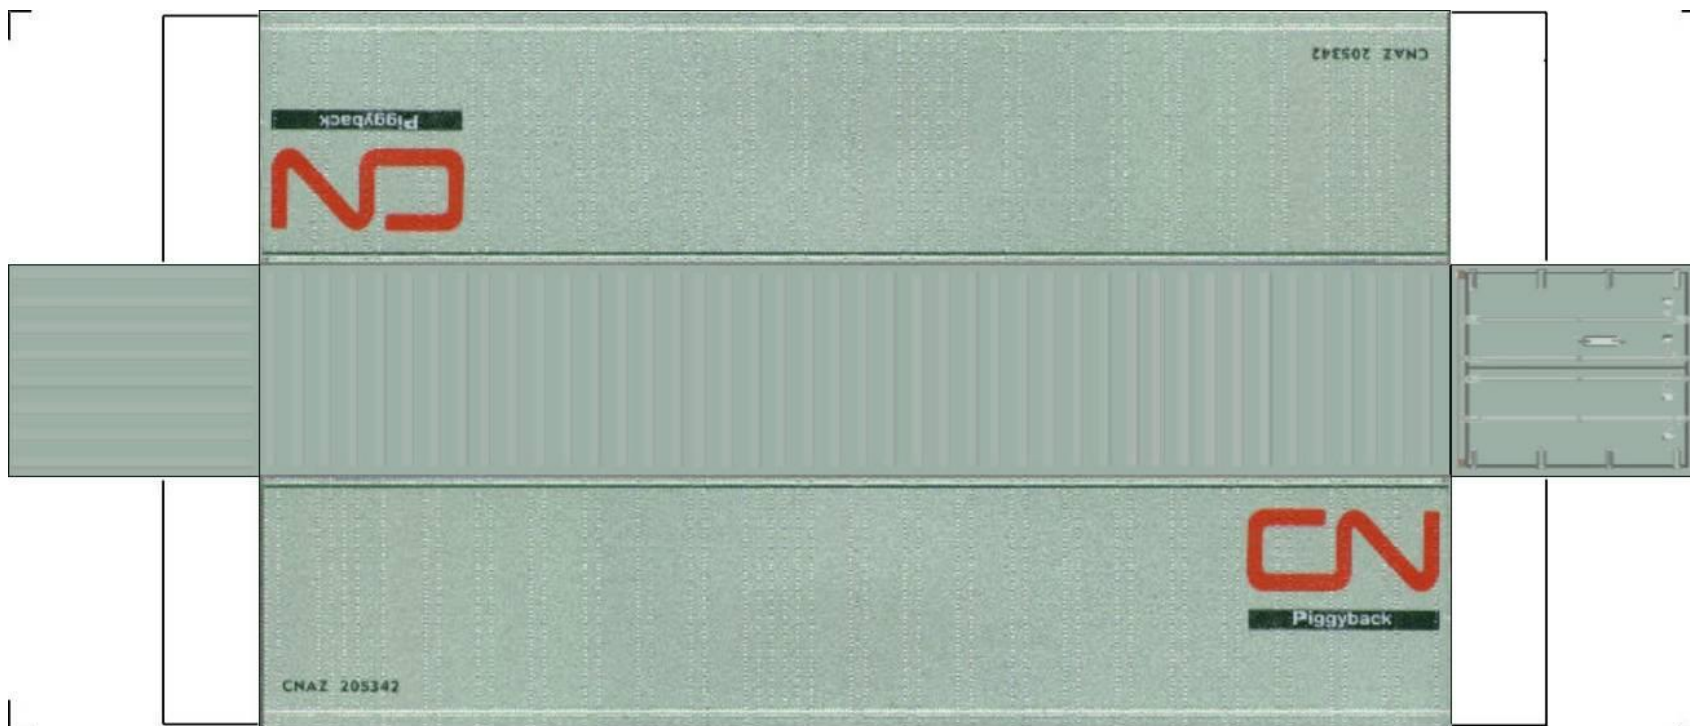

BUILD YOUR OWN (HO SCALE) 45ft HIGH CUBE CONTAINERS

For the best results print on 110 lb printable card stock and set your printer on high quality printing.

[View Instructional Video](#)