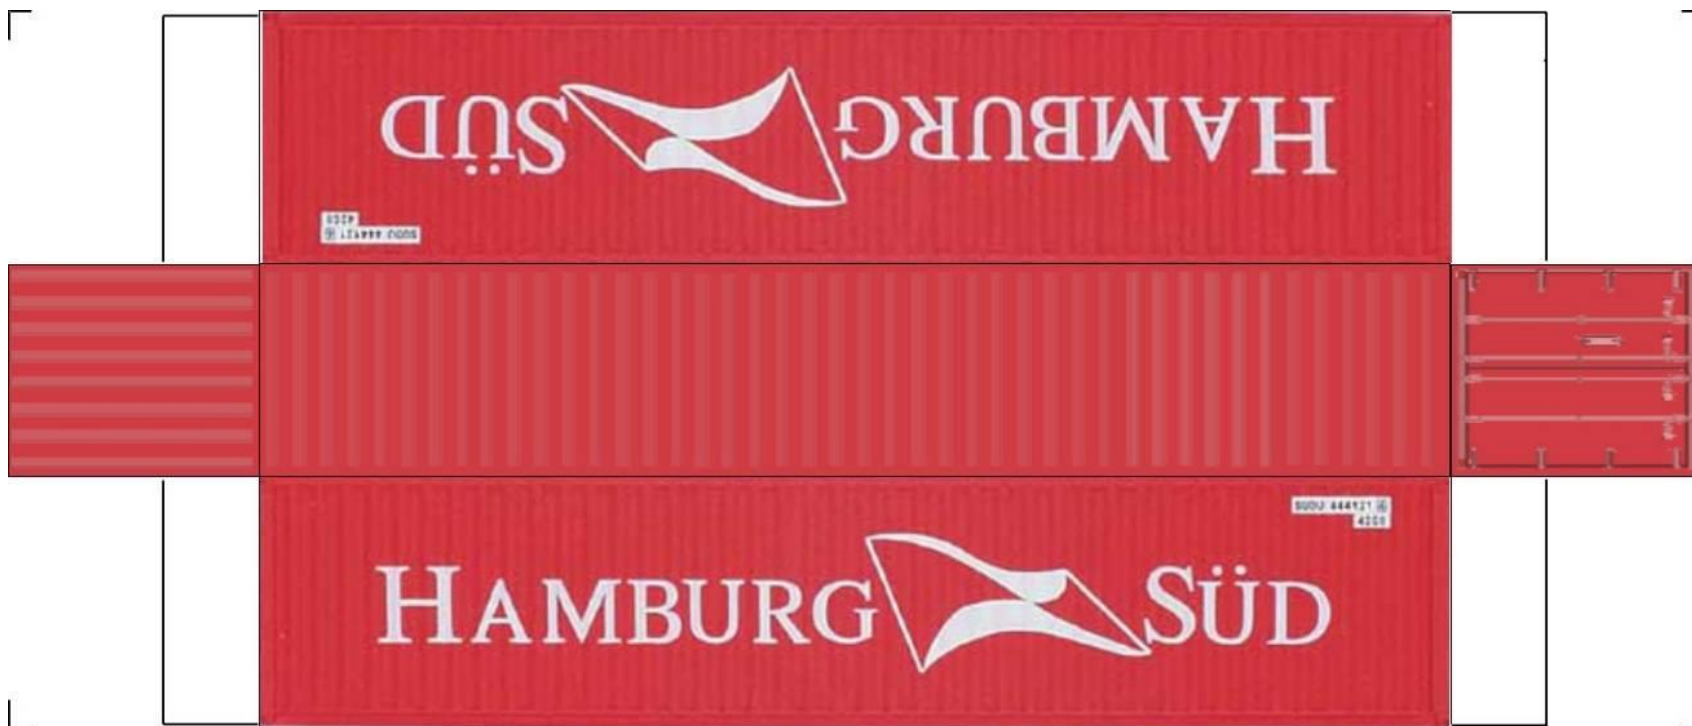

BUILD YOUR OWN (HO SCALE) 45ft HIGH CUBE CONTAINERS

For the best results print on 110 lb printable card stock and set your printer on high quality printing.

[View Instructional Video](#)