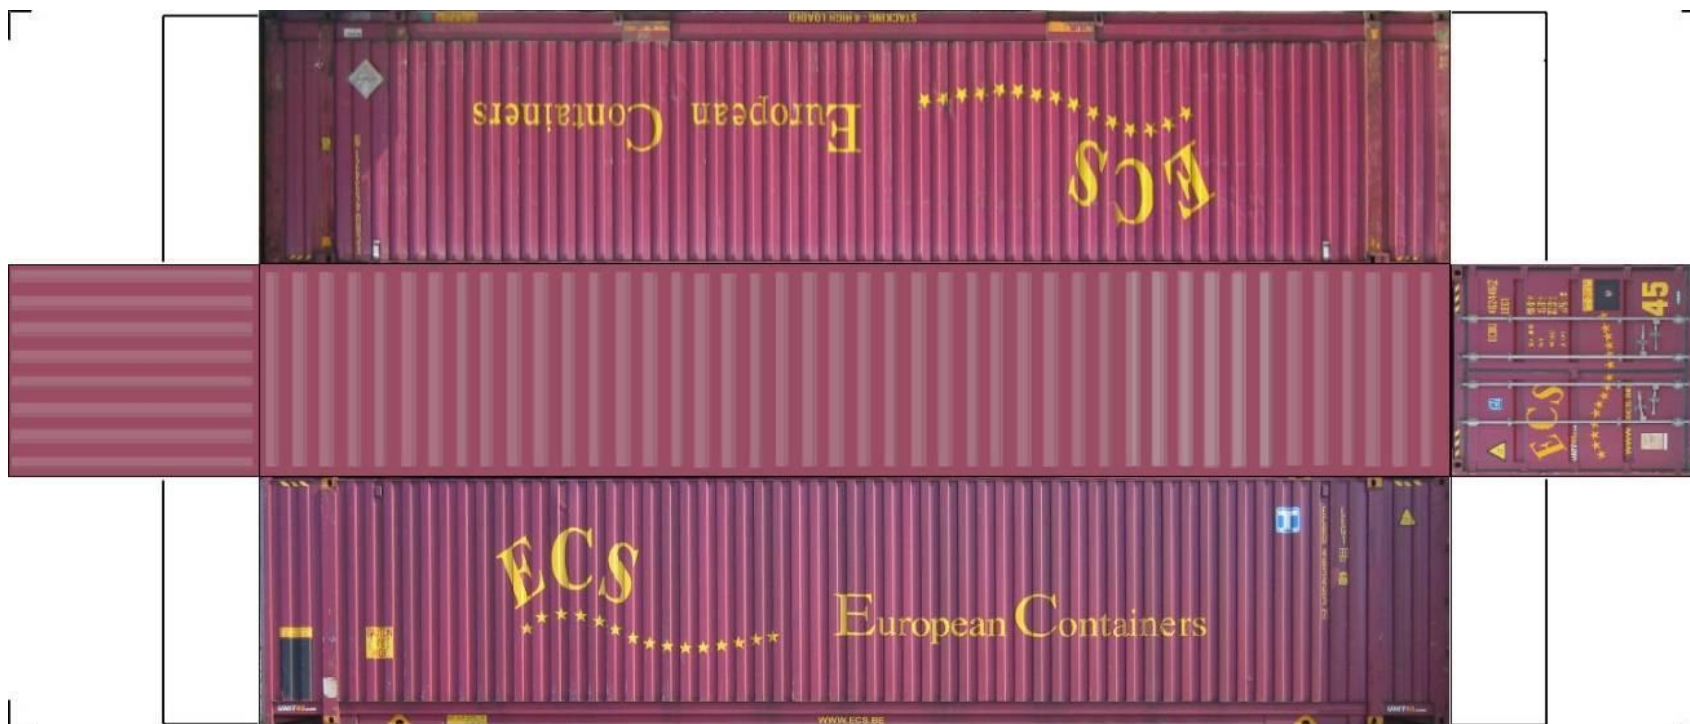

BUILD YOUR OWN (HO SCALE) 45ft HIGH CUBE CONTAINERS

For the best results print on 110 lb printable card stock and set your printer on high quality printing.

[View Instructional Video](#)