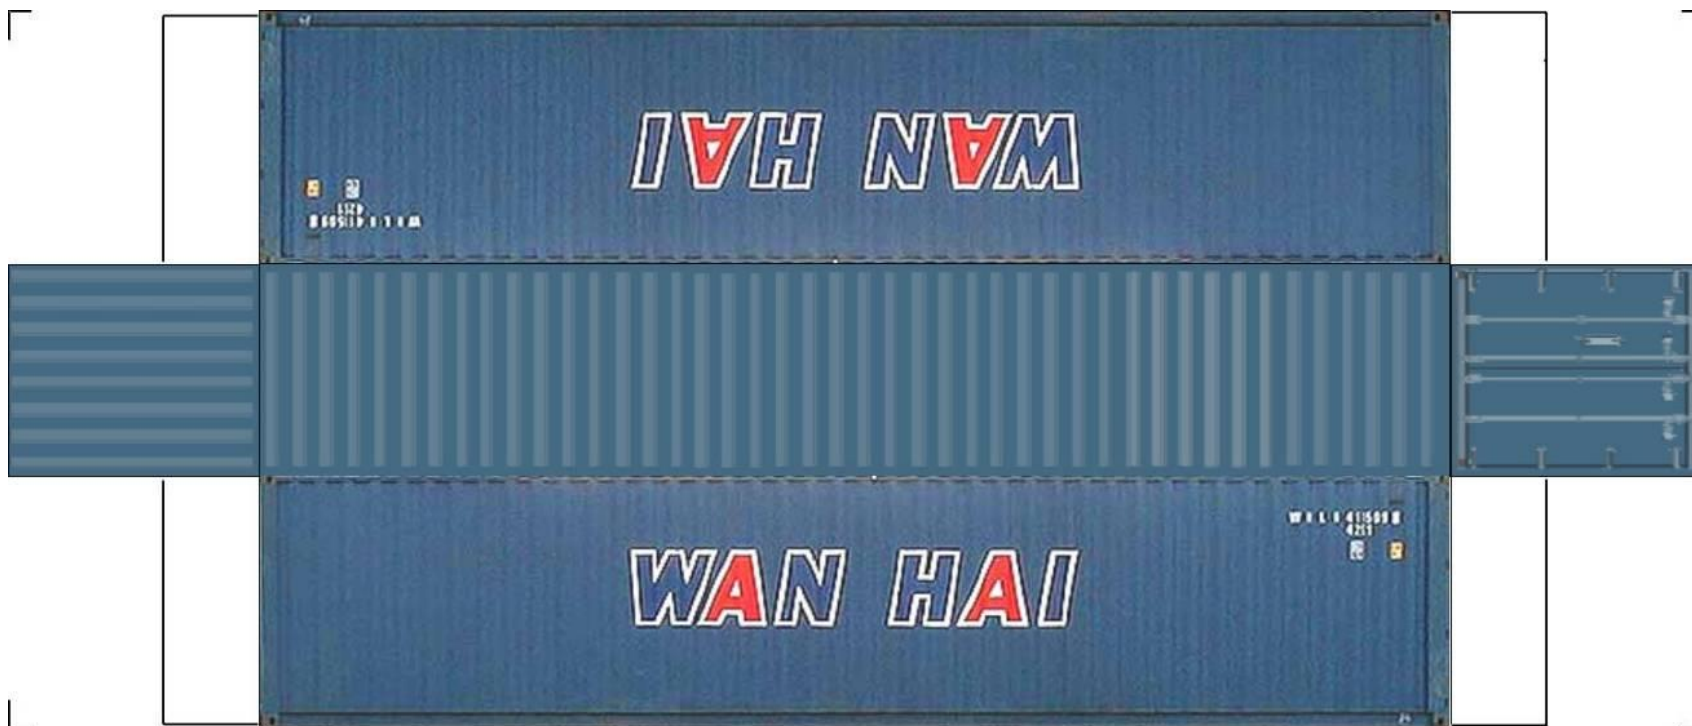

BUILD YOUR OWN (HO SCALE) 45ft HIGH CUBE CONTAINERS

For the best results print on 110 lb printable card stock and set your printer on high quality printing.

[View Instructional Video](#)