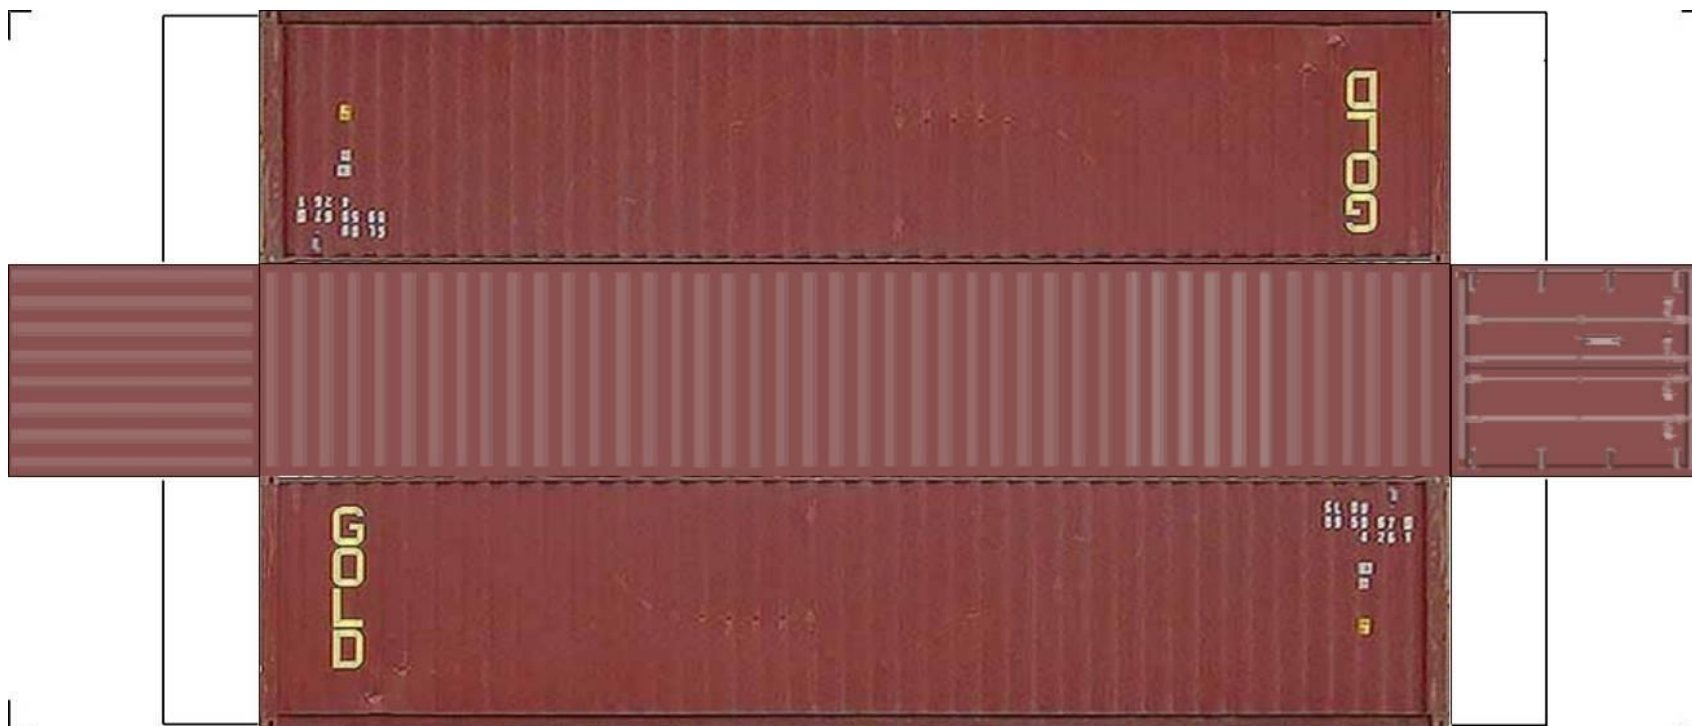

BUILD YOUR OWN (HO SCALE) 45ft HIGH CUBE CONTAINERS

For the best results print on 110 lb printable card stock and set your printer on high quality printing.

[View Instructional Video](#)