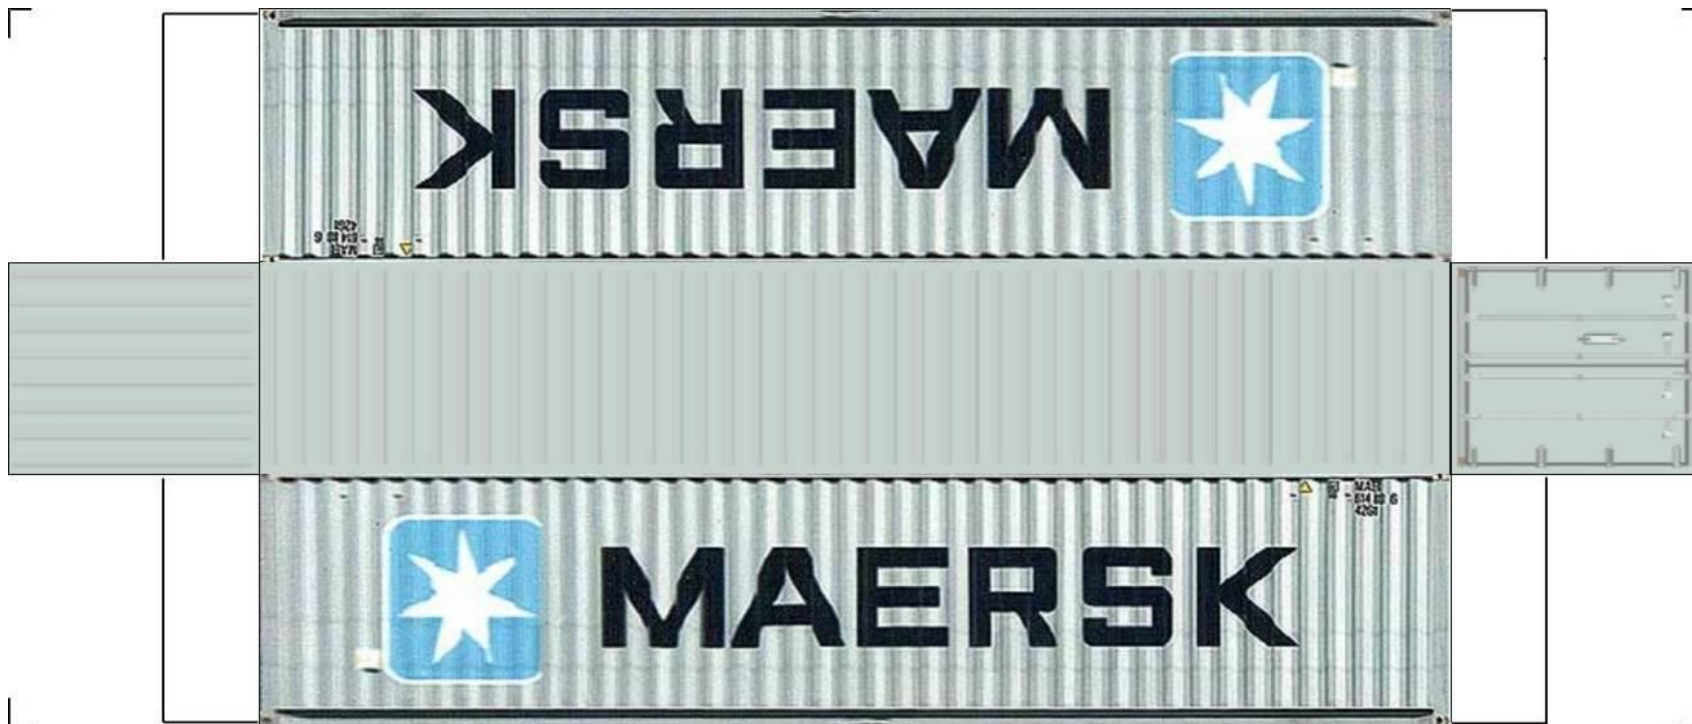

BUILD YOUR OWN (HO SCALE) 45ft HIGH CUBE CONTAINERS

For the best results print on 110 lb printable card stock and set your printer on high quality printing.

[View Instructional Video](#)