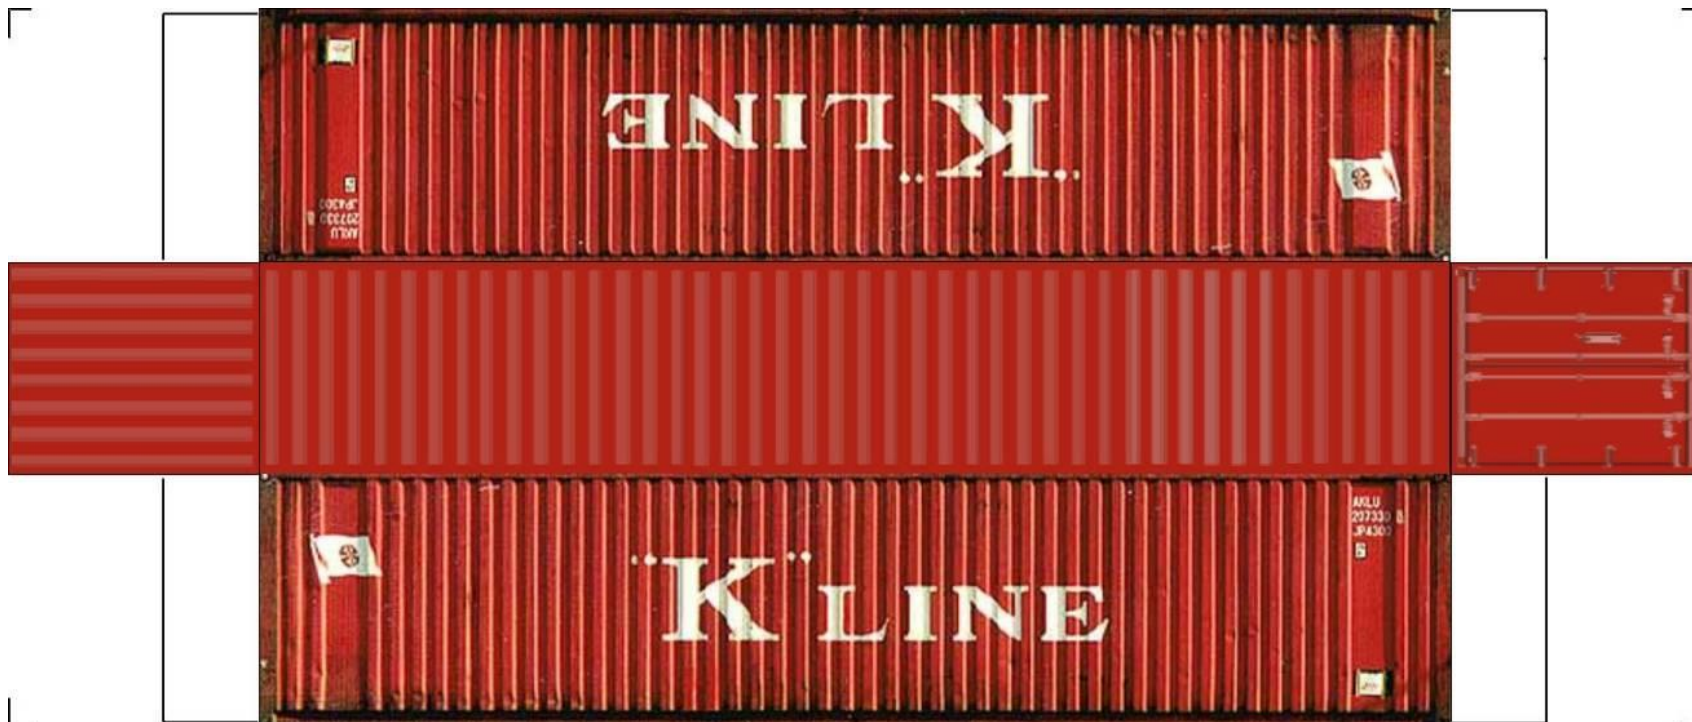

BUILD YOUR OWN (HO SCALE) 45ft HIGH CUBE CONTAINERS

For the best results print on 110 lb printable card stock and set your printer on high quality printing.

[View Instructional Video](#)