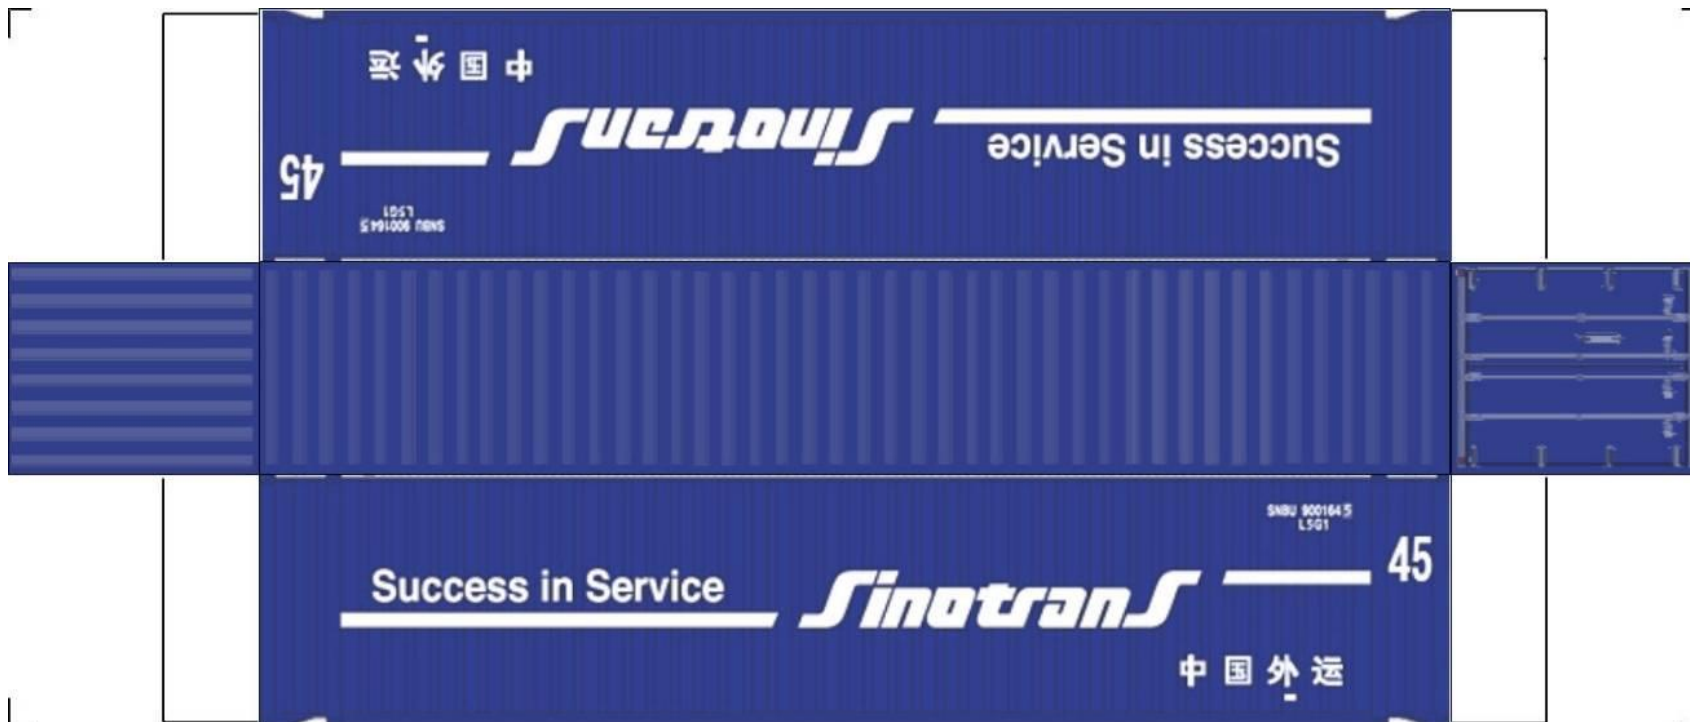

BUILD YOUR OWN (HO SCALE) 45ft HIGH CUBE CONTAINERS

For the best results print on 110 lb printable card stock and set your printer on high quality printing.

[View Instructional Video](#)