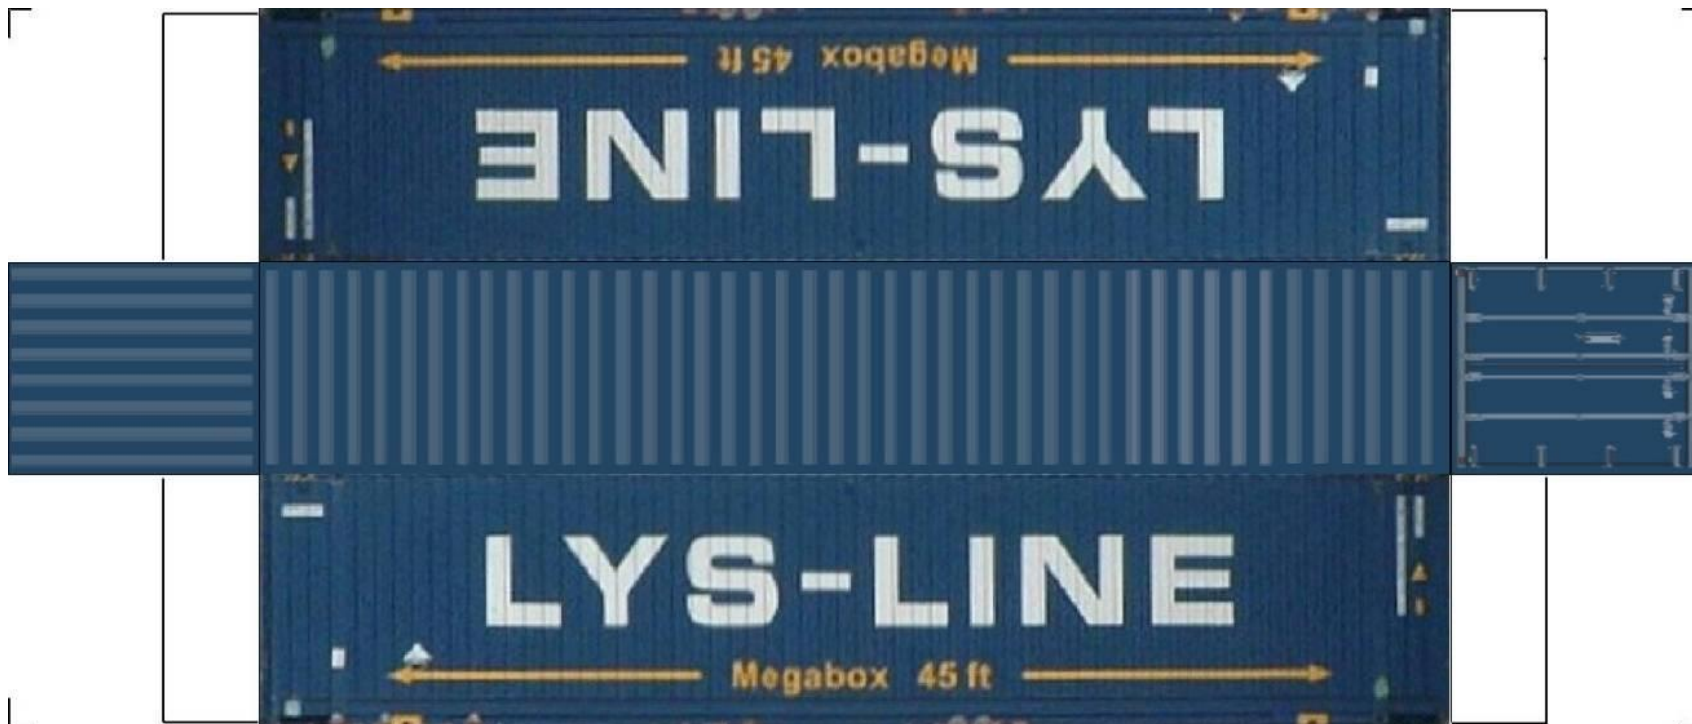

BUILD YOUR OWN (HO SCALE) 45ft HIGH CUBE CONTAINERS

For the best results print on 110 lb printable card stock and set your printer on high quality printing.

[View Instructional Video](#)