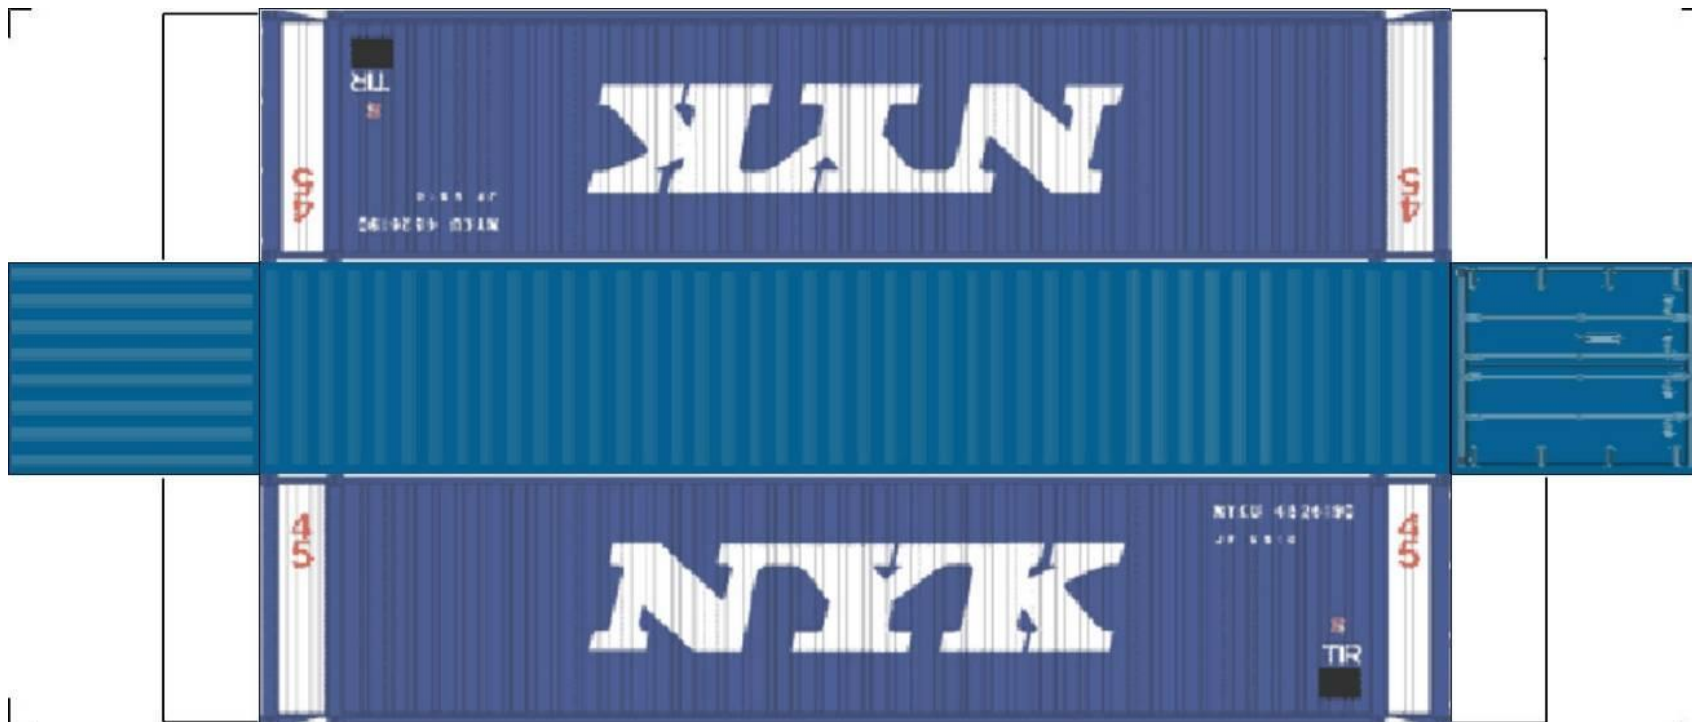

BUILD YOUR OWN (HO SCALE) 45ft HIGH CUBE CONTAINERS

For the best results print on 110 lb printable card stock and set your printer on high quality printing.

[View Instructional Video](#)