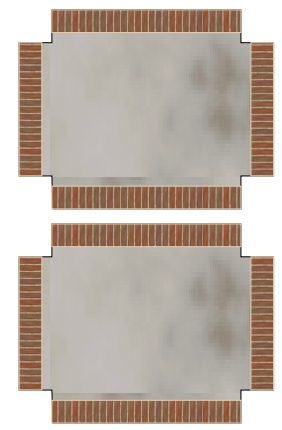

Left Outer Wall

Poster Boards

Front Outer Wall

Glue onto 1mm Card

Main Building Roof

Fascia Barge Board - Left

Rear Outer Wall

Right Outer Wall

Chimney Stacks x2

Fascia Barge Board - Right

Glue onto 2mm Card

Wordsworth Engine Shed Offices
© 2015 WORDSWORTH MODEL RAILWAY

Roof Covering

Chimney Stack Corner Coverings

Corner Coverings

Poster Board Coverings

Building Signs

Chimney Top Covering

ROOF RIDGE TILES

Chimney Pot

PRINT ONLY