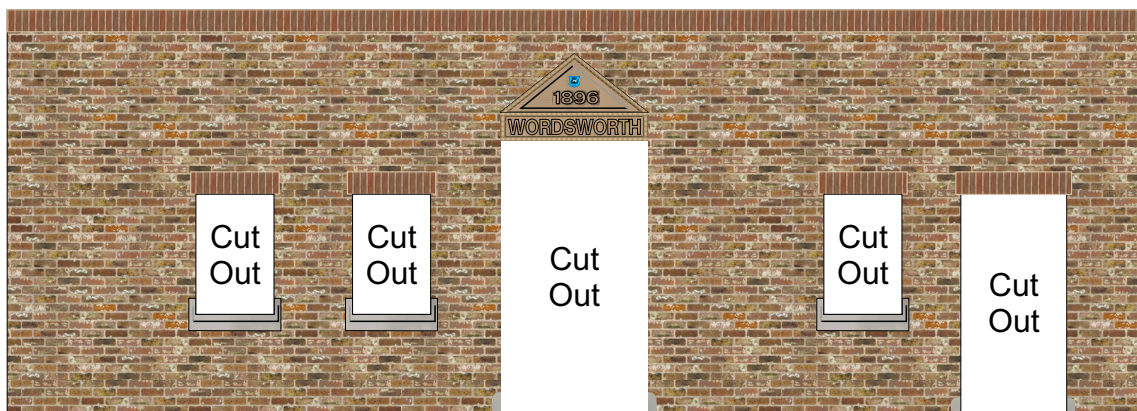

Left Outer Wall

Poster Boards

Front Outer Wall

Glue onto 1mm Card

Main Building Roof

Fascia Barge Board - Left

Rear Outer Wall

Right Outer Wall

Chimney Stacks x2

Fascia Barge Board - Right

Glue onto 2mm Card

Wordsworth Engine Shed Offices
© 2015 WORDSWORTH MODEL RAILWAY

Roof Covering

Chimney Stack Corner Coverings

Corner Coverings

Poster Board Coverings