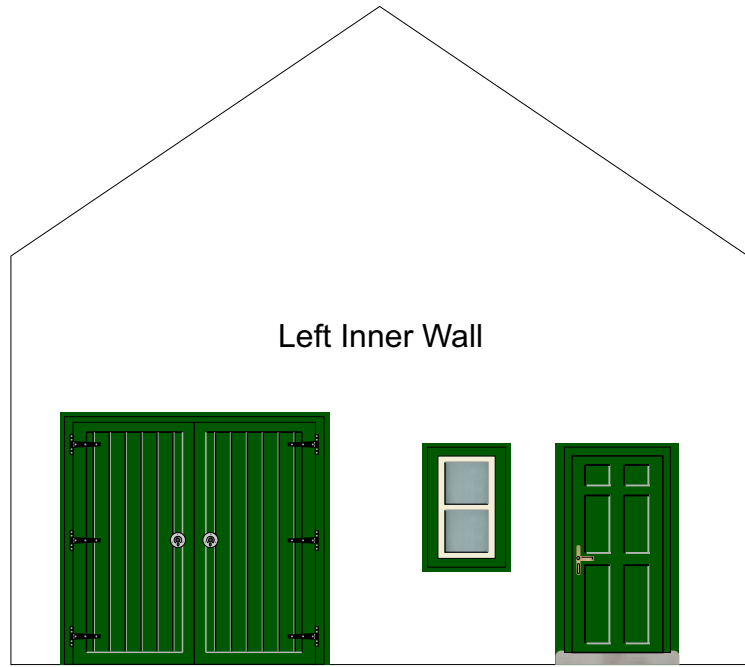

Left Outer Wall

Poster Boards

Front Outer Wall

Glue onto 1mm Card

Main Building Roof

Fascia Barge Board - Left

Rear Outer Wall

Right Outer Wall

Chimney Stacks x2

Fascia Barge Board - Right

Glue onto 2mm Card

Wordsworth Engine Shed Offices
© 2015 WORDSWORTH MODEL RAILWAY

Roof Covering

Chimney Stack Corner Coverings

Corner Coverings

Poster Board Coverings