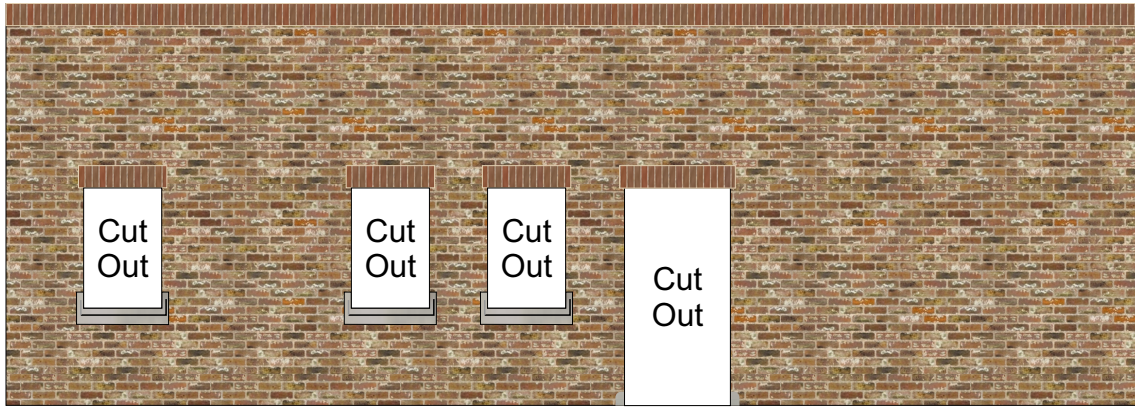

Left Outer Wall

Poster Boards

Front Outer Wall

Glue onto 1mm Card

Main Building Roof

Fascia Barge Board - Left

Rear Outer Wall

Right Outer Wall

Chimney Stacks x2

Fascia Barge Board - Right

Glue onto 2mm Card

Wordsworth Engine Shed Offices
© 2015 WORDSWORTH MODEL RAILWAY

Roof Covering

Chimney Stack Corner Coverings

Corner Coverings

Poster Board Coverings