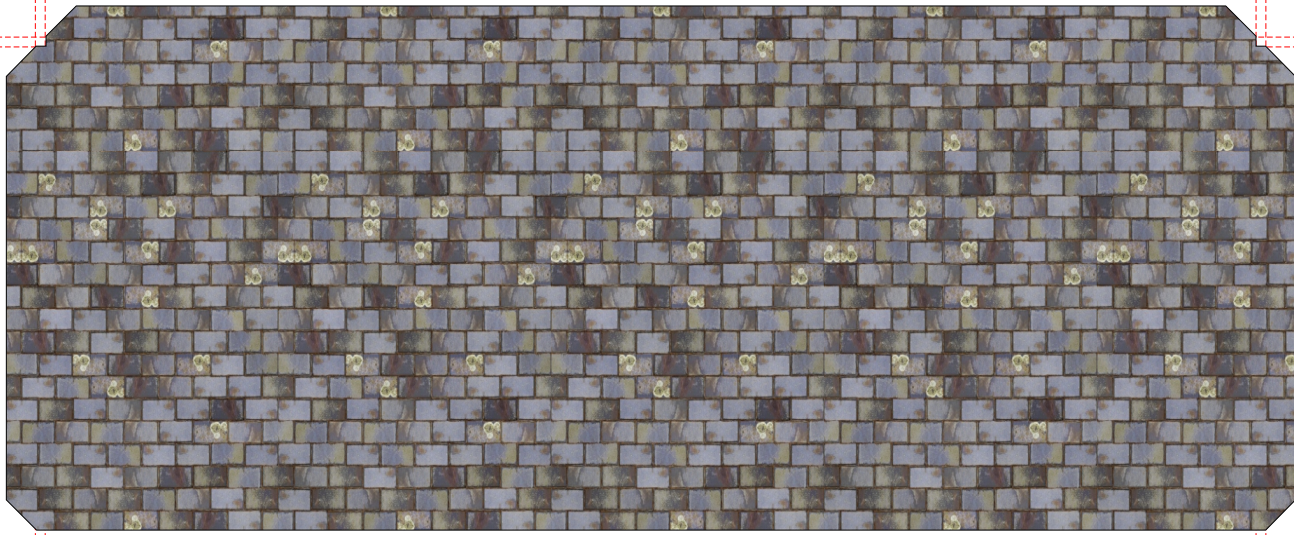

Left Outer Wall

Poster Boards

Front Outer Wall

Glue onto 1mm Card

Main Building Roof

Fascia Barge Board - Left

Rear Outer Wall

Right Outer Wall

Chimney Stacks x2

Fascia Barge Board - Right

Glue onto 2mm Card

Wordsworth Engine Shed Offices
© 2015 WORDSWORTH MODEL RAILWAY

Roof Covering

Chimney Stack Corner Coverings

Corner Coverings

Poster Board Coverings

Building Signs

Chimney Top Covering

ROOF RIDGE TILES

Chimney Pot

PRINT ONLY