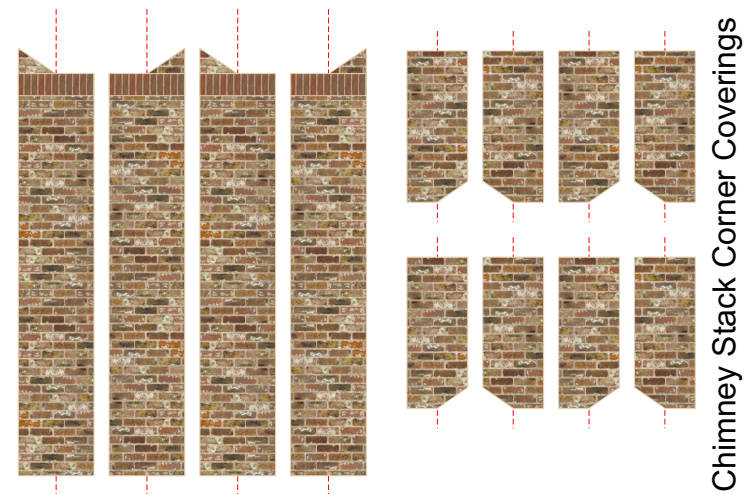

Left Outer Wall

Poster Boards

Front Outer Wall

Glue onto 1mm Card

Main Building Roof

Fascia Barge Board - Left

Rear Outer Wall

Right Outer Wall

Chimney Stacks x2

Fascia Barge Board - Right

Glue onto 2mm Card

Wordsworth Engine Shed Offices
© 2015 WORDSWORTH MODEL RAILWAY

Roof Covering

Chimney Stack Corner Coverings

Corner Coverings

Poster Board Coverings

Building Signs

Chimney Top Covering

ROOF RIDGE TILES

Chimney Pot

PRINT ONLY