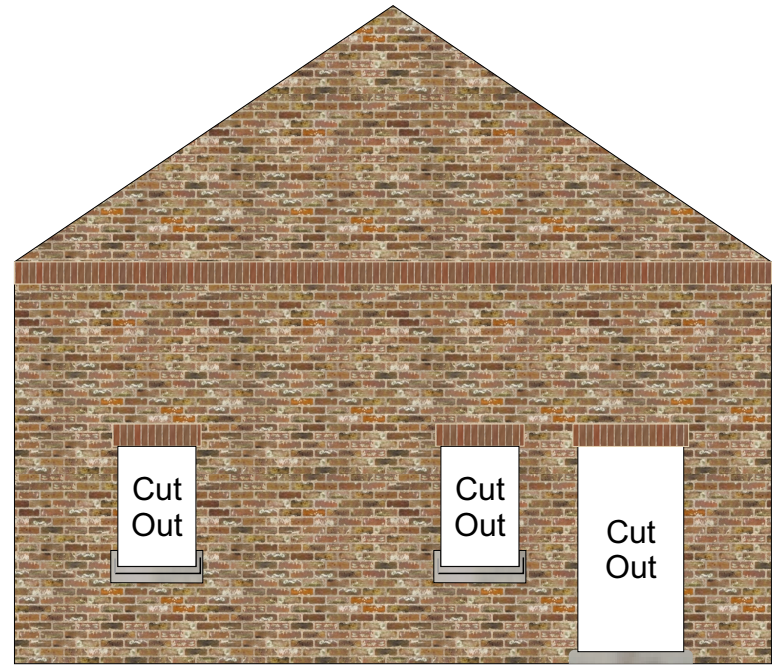

Left Outer Wall

Poster Boards

Front Outer Wall

Glue onto 1mm Card

Main Building Roof

Fascia Barge Board - Left

Rear Outer Wall

Right Outer Wall

Chimney Stacks x2

Fascia Barge Board - Right

Glue onto 2mm Card

Wordsworth Engine Shed Offices
© 2015 WORDSWORTH MODEL RAILWAY

Roof Covering

Chimney Stack Corner Coverings

Corner Coverings

Poster Board Coverings

Building Signs

Chimney Top Covering

ROOF RIDGE TILES

Chimney Pot

PRINT ONLY