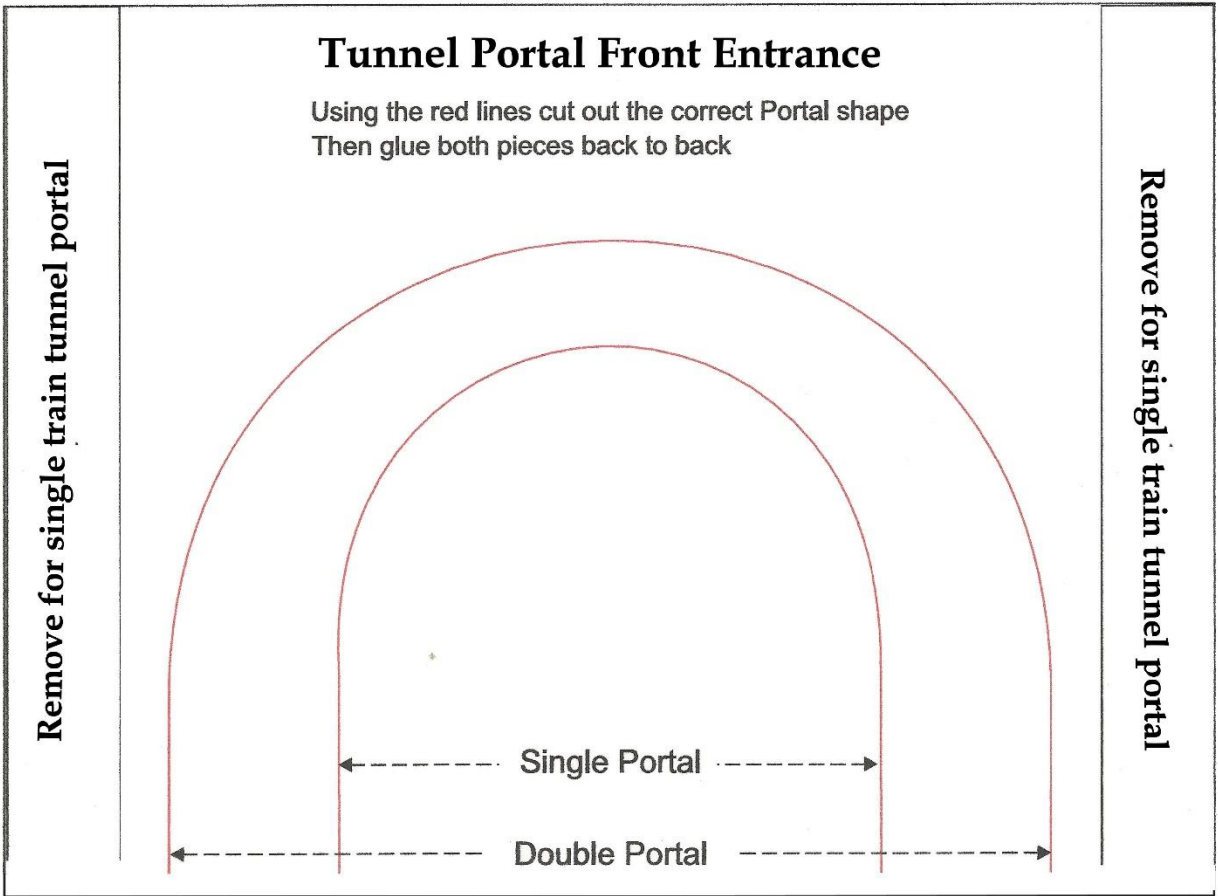

Sponsored By

www.kraffttrains.com

HO Scale Signal or Dabble Train Tunnel Portals Grey Stone

* [Click Here for Video Instructions](#) *

Brown Brick Stone

Beige Tone Stones

Multicolored Stone

Click Images to download PDF File

*** For the best results print on 110 lb. printable card stock *
and set your printer on high quality printing
and set your printer settings to actual size**

Tunnel Portal front entrance

Right & Left Tunnel Portal Support

Right & Left Tunnel Portal Support

Cut at the line for
single train portal

Tunnel Portal over Hang

Cut at the line for
single train portal

Cut at the line for
single train portal

Tunnel Top Capping Covering

Cut at the line for
single train portal

Tunnel Support Caps

Tunnel Arch Former Covering