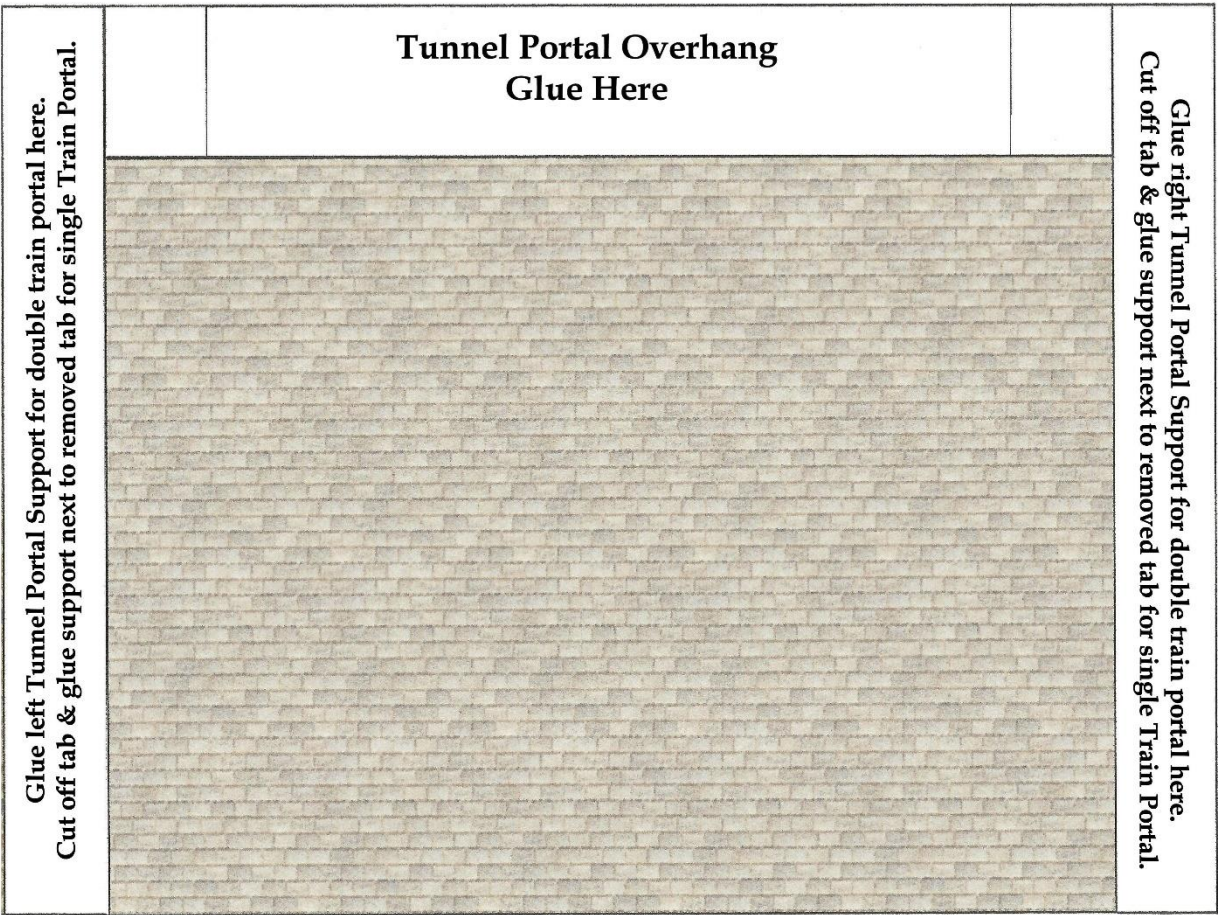

Sponsored By

www.kraffttrains.com

HO Scale Signal or Dabble Train Tunnel Portals Grey Stone

* [Click Here for Video Instructions](#) *

Brown Brick Stone

Beige Tone Stones

Multicolored Stone

Click Images to download PDF File

*** For the best results print on 110 lb. printable card stock *
and set your printer on high quality printing
and set your printer settings to actual size**

Tunnel Portal front entrance

Right & Left Tunnel Portal Support

Right & Left Tunnel Portal Support

Cut at the line for
single train portal

Tunnel Portal over Hang

Cut at the line for
single train portal

Cut at the line for
single train portal

Tunnel Top Capping Covering