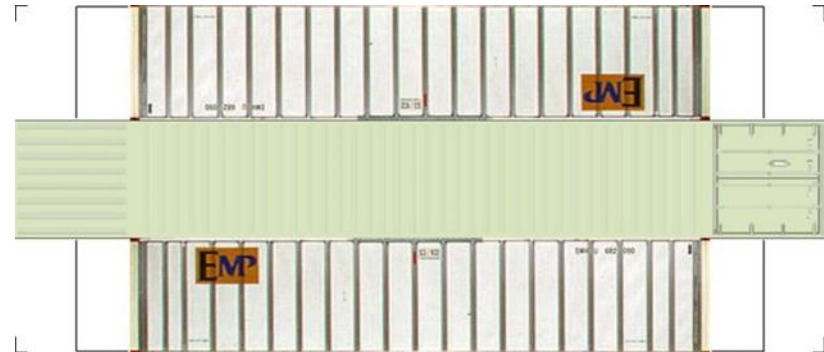

BUILD YOUR OWN (N SCALE) 40ft SHIPPING CONTAINERS

[Click to watch instructional video](#)