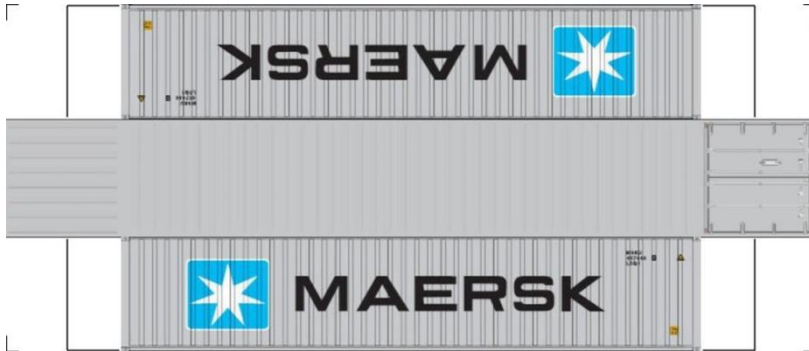

BUILD YOUR OWN (N SCALE) 40ft SHIPPING CONTAINERS

[Click to watch instructional video](#)