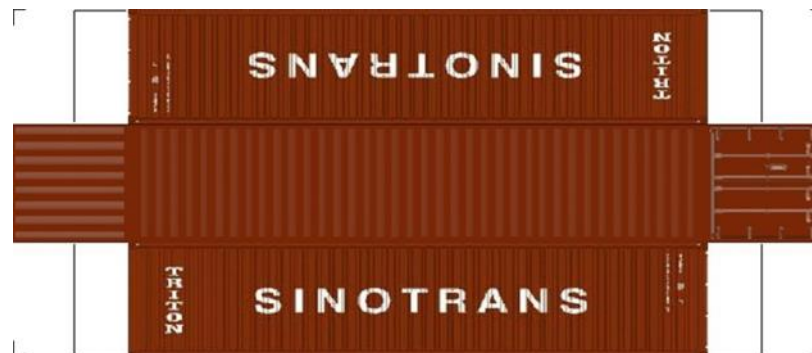

BUILD YOUR OWN (N SCALE) 40ft SHIPPING CONTAINERS

[Click to watch instructional video](#)