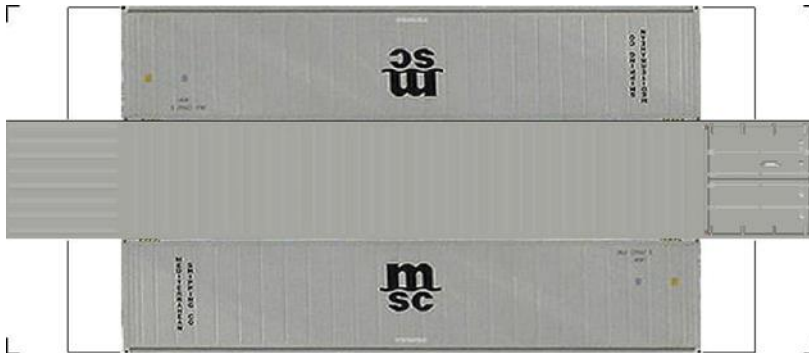

[Click to watch instructional video](#)

BUILD YOUR OWN (40ft SHIPPING CONTAINERS) N SCALE

Drawn By
www.krafttrains.com

BUILD YOUR OWN (N SCALE) 40ft SHIPPING CONTAINERS

[Click to watch instructional video](#)