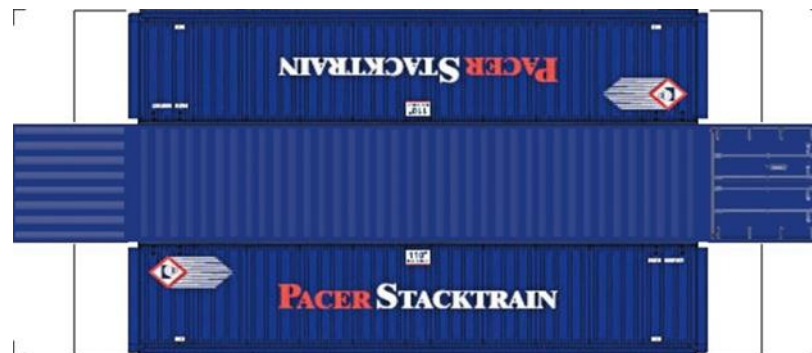

[Click to watch instructional video](#)

BUILD YOUR OWN (40ft SHIPPING CONTAINERS) N SCALE

Drawn By
www.krafttrains.com

BUILD YOUR OWN (N SCALE) 40ft SHIPPING CONTAINERS

[Click to watch instructional video](#)