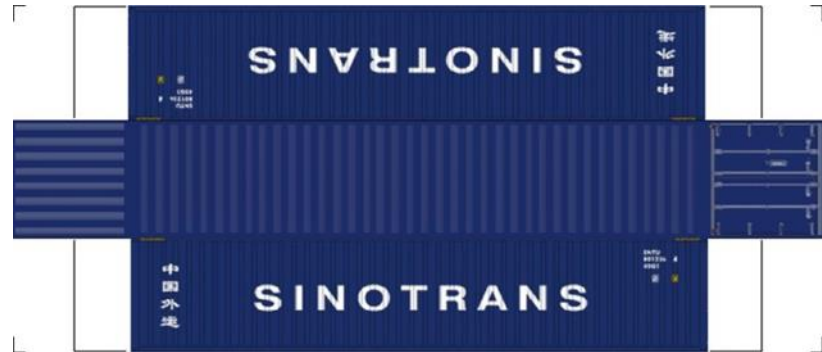

[Click to watch instructional video](#)

BUILD YOUR OWN (40ft SHIPPING CONTAINERS) N SCALE

Drawn By
www.krafttrains.com

BUILD YOUR OWN (N SCALE) 40ft SHIPPING CONTAINERS

[Click to watch instructional video](#)