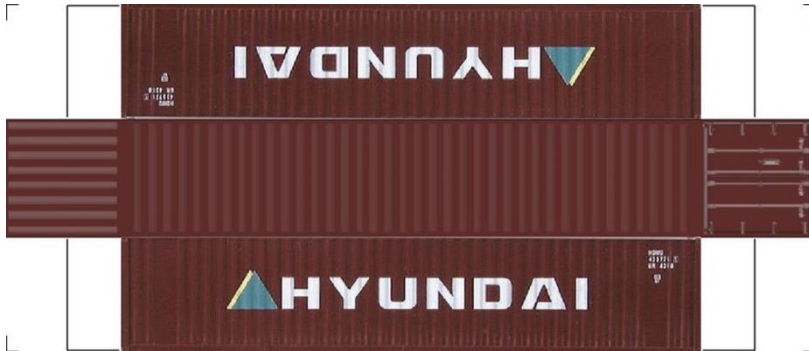

BUILD YOUR OWN (N SCALE) 40ft SHIPPING CONTAINERS

[Click to watch instructional video](#)