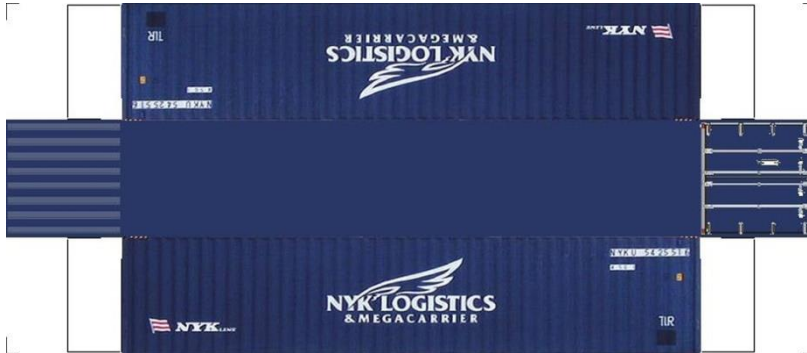

BUILD YOUR OWN (N SCALE) 40ft SHIPPING CONTAINERS

[Click to watch instructional video](#)