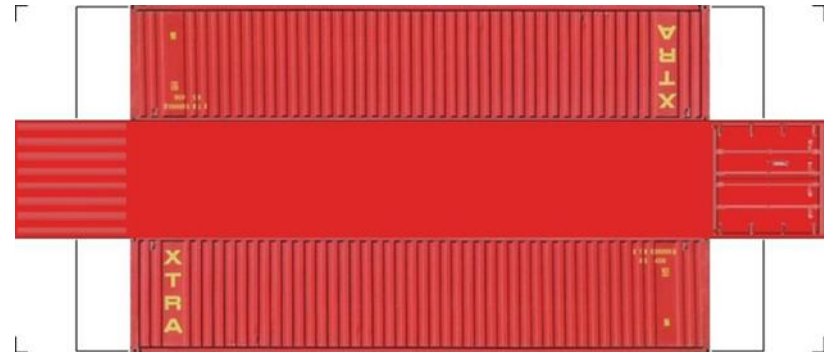

BUILD YOUR OWN (N SCALE) 40ft SHIPPING CONTAINERS

[Click to watch instructional video](#)