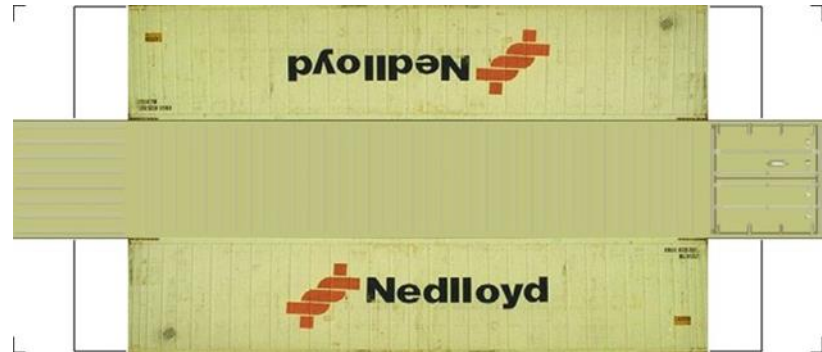

BUILD YOUR OWN (40ft SHIPPING CONTAINERS) N SCALE

Drawn By
www.krafttrains.com

BUILD YOUR OWN (N SCALE) 40ft SHIPPING CONTAINERS

[Click to watch instructional video](#)

BUILD YOUR OWN (40ft SHIPPING CONTAINERS) N SCALE