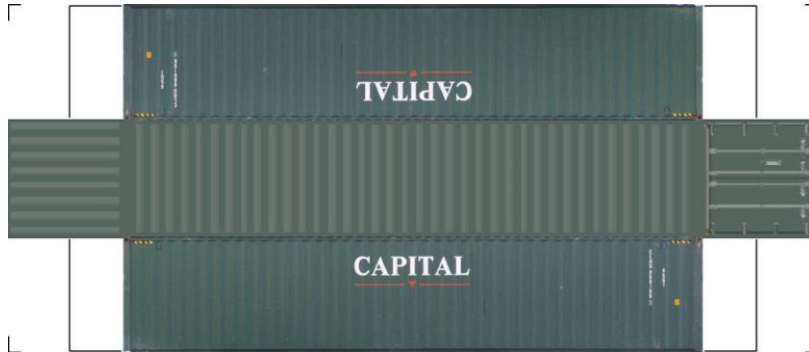

BUILD YOUR OWN (N SCALE) 40ft SHIPPING CONTAINERS

[Click to watch instructional video](#)