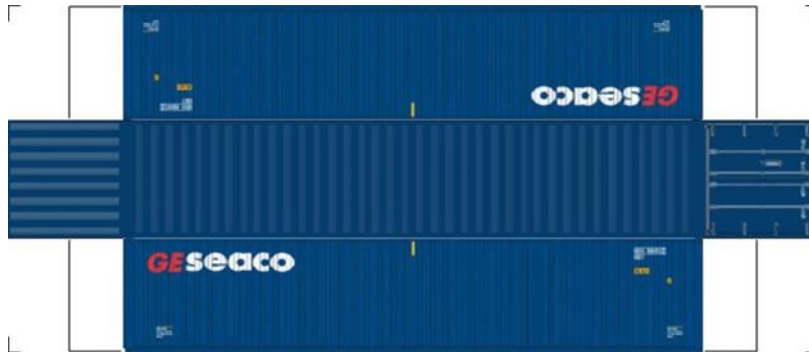

BUILD YOUR OWN (N SCALE) 40ft SHIPPING CONTAINERS

[Click to watch instructional video](#)