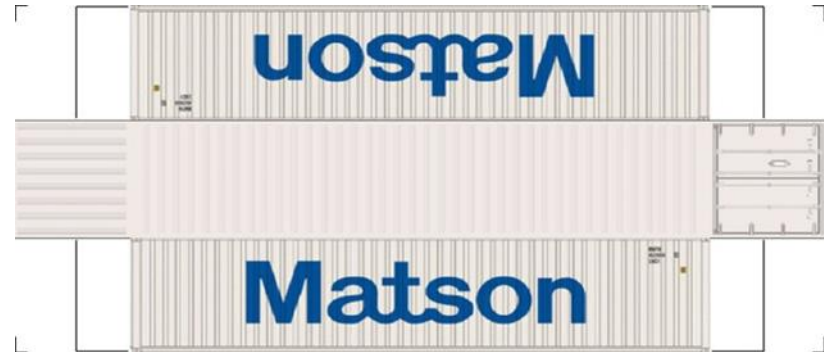

BUILD YOUR OWN (40ft SHIPPING CONTAINERS) N SCALE

Drawn By
www.krafttrains.com

BUILD YOUR OWN (N SCALE) 40ft SHIPPING CONTAINERS

[Click to watch instructional video](#)

BUILD YOUR OWN (40ft SHIPPING CONTAINERS) N SCALE