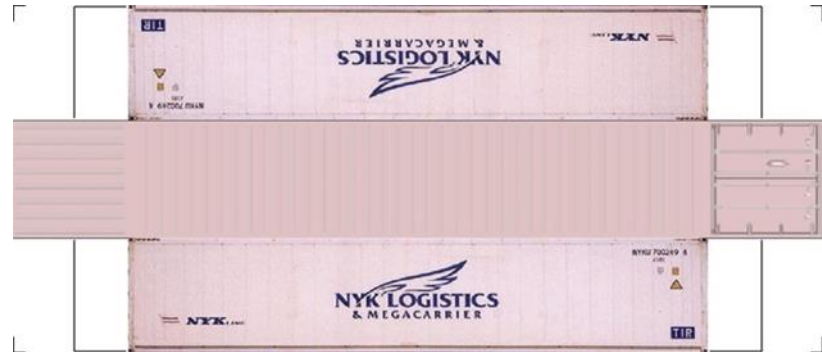

BUILD YOUR OWN (N SCALE) 40ft SHIPPING CONTAINERS

[Click to watch instructional video](#)