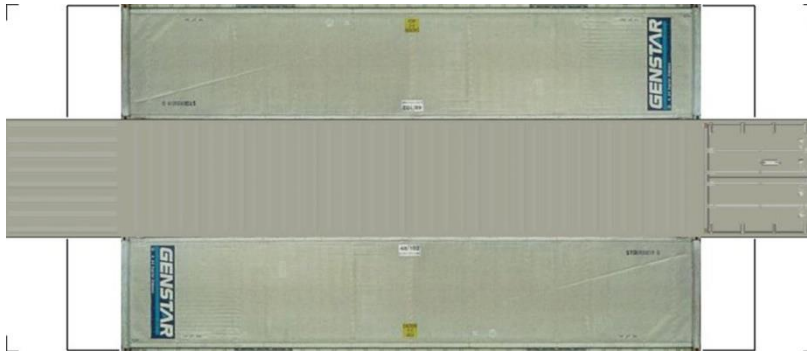

BUILD YOUR OWN (N SCALE) 40ft SHIPPING CONTAINERS

[Click to watch instructional video](#)