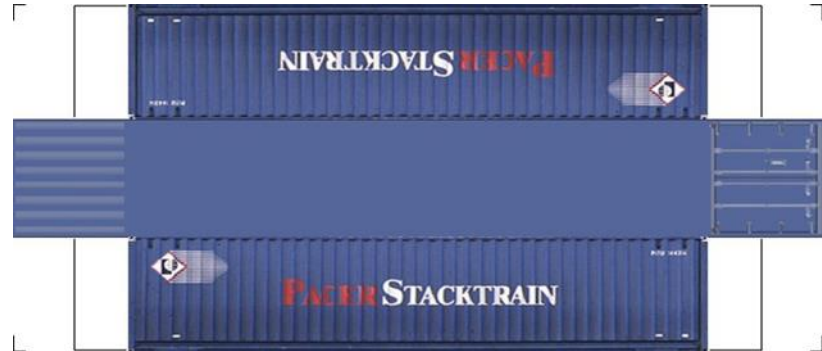

BUILD YOUR OWN (N SCALE) 40ft SHIPPING CONTAINERS

[Click to watch instructional video](#)