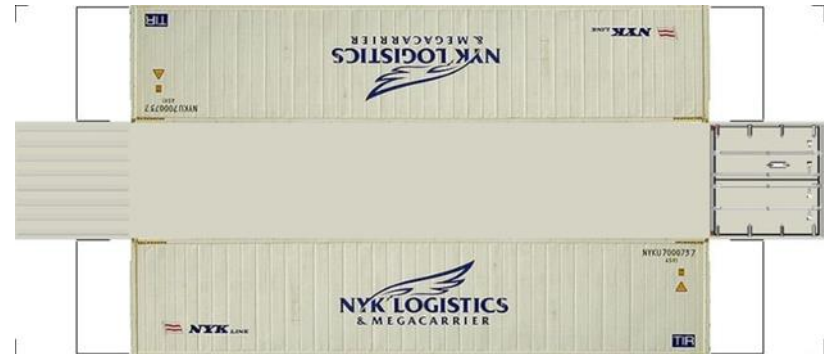

BUILD YOUR OWN (N SCALE) 40ft SHIPPING CONTAINERS

[Click to watch instructional video](#)