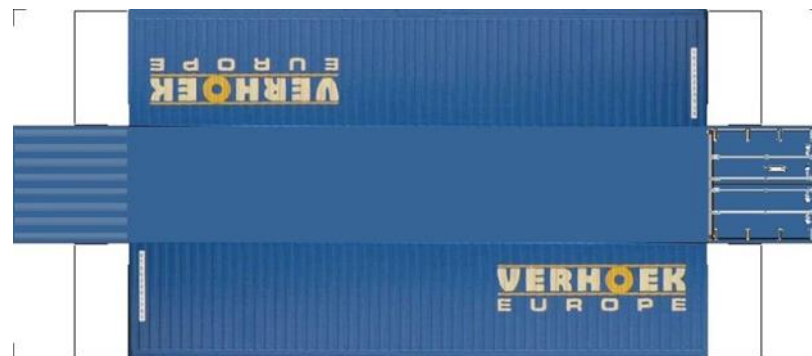

BUILD YOUR OWN (N SCALE) 40ft SHIPPING CONTAINERS

[Click to watch instructional video](#)