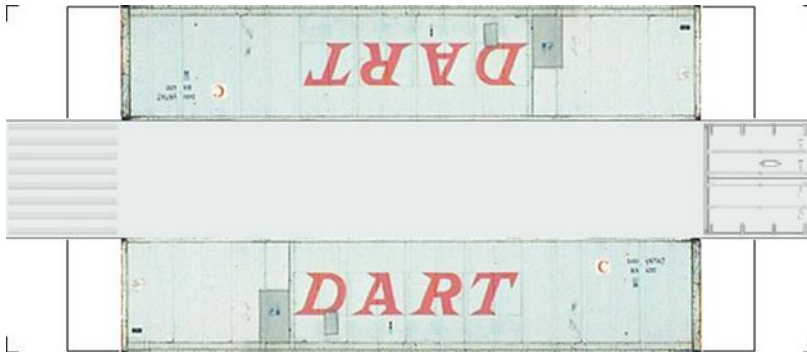

BUILD YOUR OWN (N SCALE) 40ft SHIPPING CONTAINERS

[Click to watch instructional video](#)