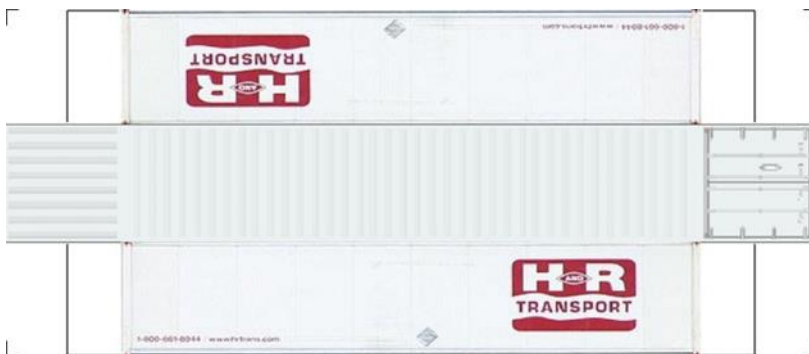

[Click to watch instructional video](#)

BUILD YOUR OWN (40ft SHIPPING CONTAINERS) N SCALE

Drawn By
www.krafttrains.com

BUILD YOUR OWN (N SCALE) 40ft SHIPPING CONTAINERS

[Click to watch instructional video](#)