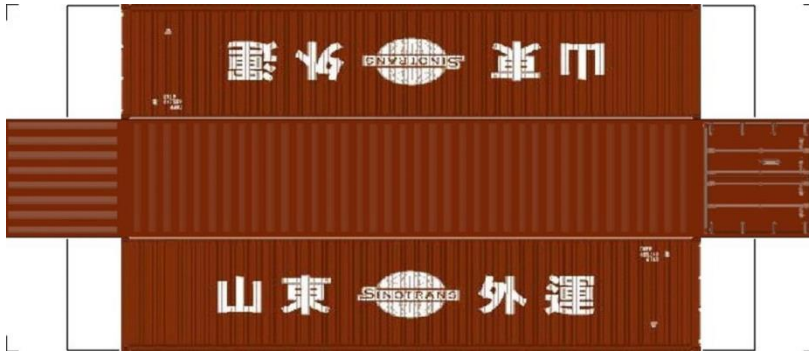

BUILD YOUR OWN (N SCALE) 40ft SHIPPING CONTAINERS

[Click to watch instructional video](#)