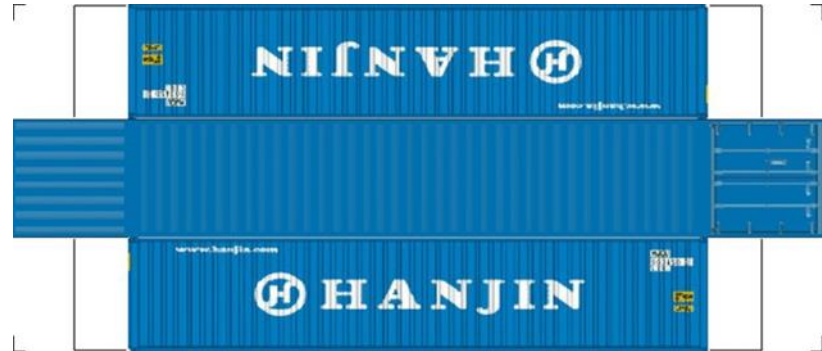

BUILD YOUR OWN (N SCALE) 40ft SHIPPING CONTAINERS

[Click to watch instructional video](#)