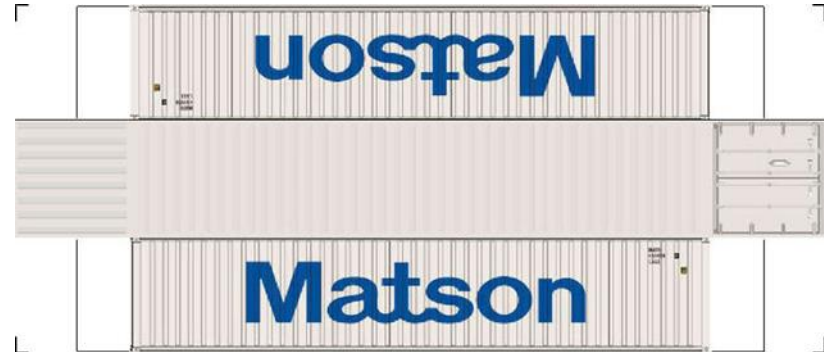

[Click to watch instructional video](#)

BUILD YOUR OWN (40ft SHIPPING CONTAINERS) N SCALE

Drawn By
www.krafttrains.com

BUILD YOUR OWN (N SCALE) 40ft SHIPPING CONTAINERS

[Click to watch instructional video](#)