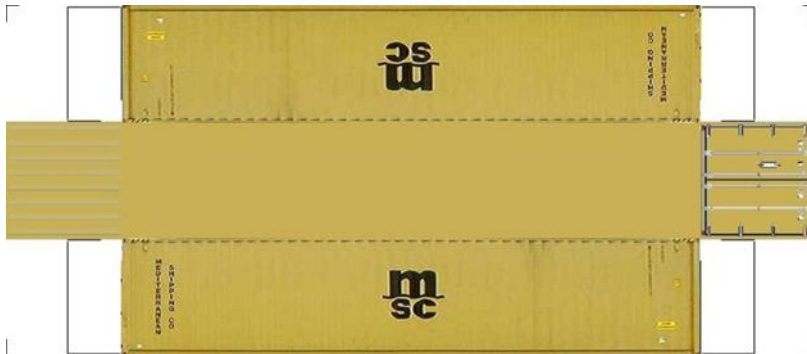

BUILD YOUR OWN (N SCALE) 40ft SHIPPING CONTAINERS

[Click to watch instructional video](#)