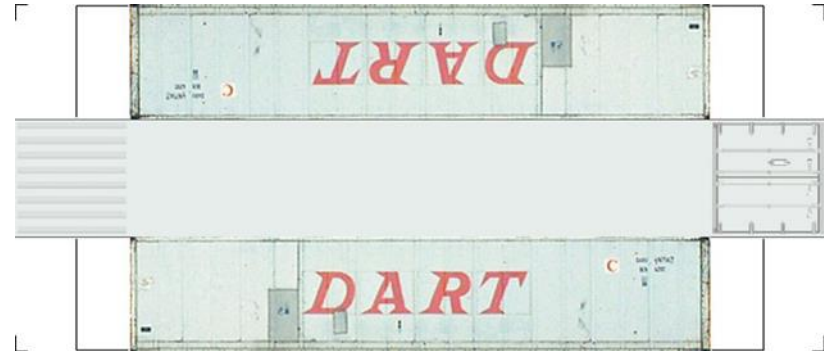

BUILD YOUR OWN (N SCALE) 40ft SHIPPING CONTAINERS

[Click to watch instructional video](#)