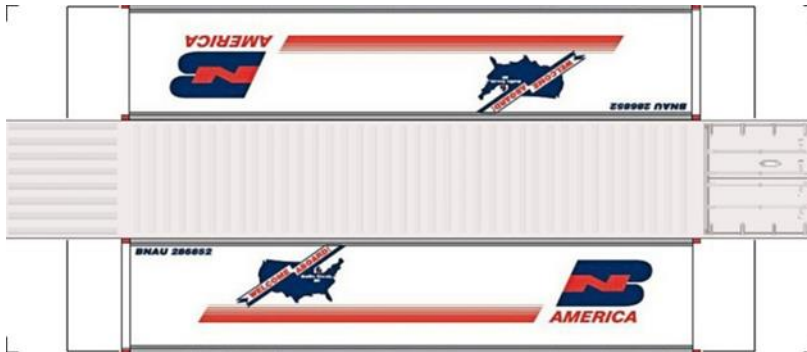

BUILD YOUR OWN (40ft SHIPPING CONTAINERS) N SCALE

Drawn By
www.krafttrains.com

BUILD YOUR OWN (N SCALE) 40ft SHIPPING CONTAINERS

[Click to watch instructional video](#)

BUILD YOUR OWN (40ft SHIPPING CONTAINERS) N SCALE