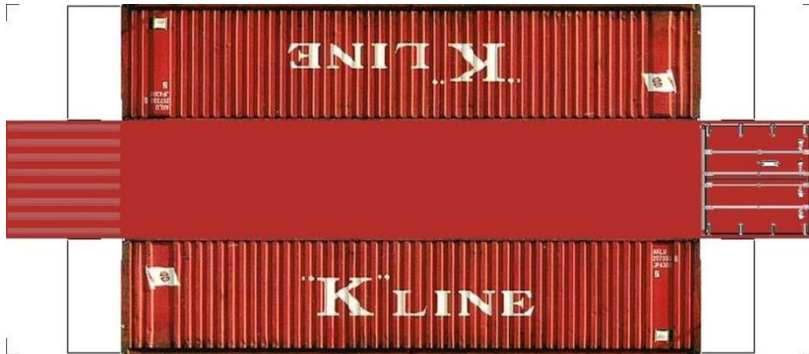

BUILD YOUR OWN (N SCALE) 40ft SHIPPING CONTAINERS

[Click to watch instructional video](#)