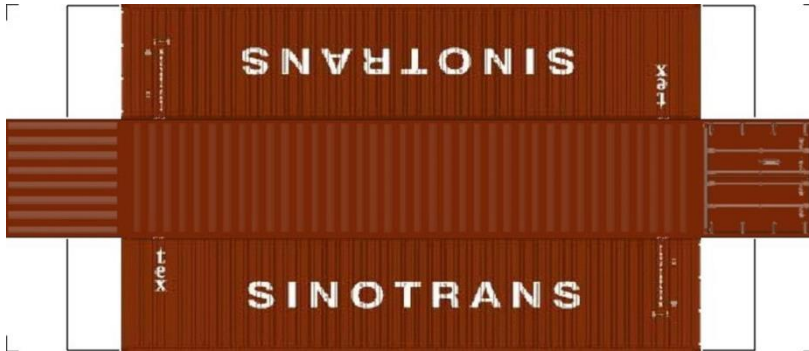

BUILD YOUR OWN (40ft SHIPPING CONTAINERS) N SCALE

Drawn By
www.krafttrains.com

BUILD YOUR OWN (N SCALE) 40ft SHIPPING CONTAINERS

[Click to watch instructional video](#)

BUILD YOUR OWN (40ft SHIPPING CONTAINERS) N SCALE