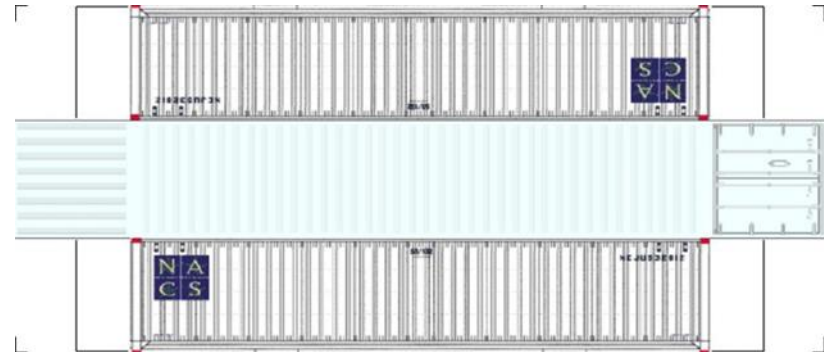

[Click to watch instructional video](#)

BUILD YOUR OWN (40ft SHIPPING CONTAINERS) N SCALE

Drawn By
www.krafttrains.com

BUILD YOUR OWN (N SCALE) 40ft SHIPPING CONTAINERS

[Click to watch instructional video](#)