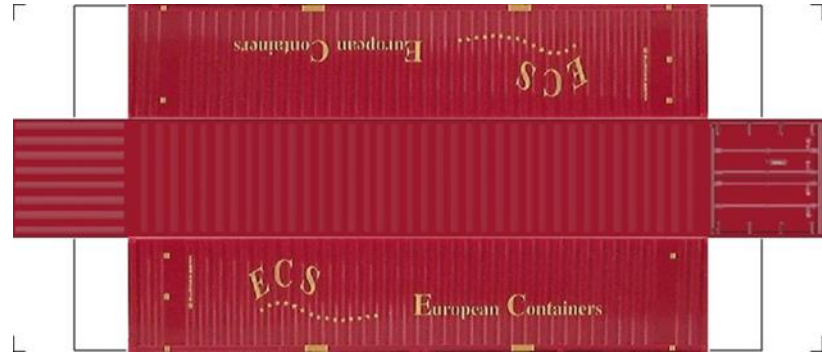

BUILD YOUR OWN (N SCALE) 40ft SHIPPING CONTAINERS

[Click to watch instructional video](#)