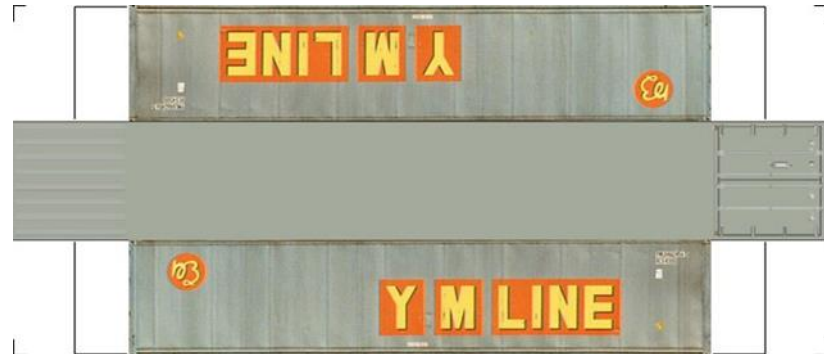

[Click to watch instructional video](#)

BUILD YOUR OWN (40ft SHIPPING CONTAINERS) N SCALE

Drawn By
www.krafttrains.com

BUILD YOUR OWN (N SCALE) 40ft SHIPPING CONTAINERS

[Click to watch instructional video](#)