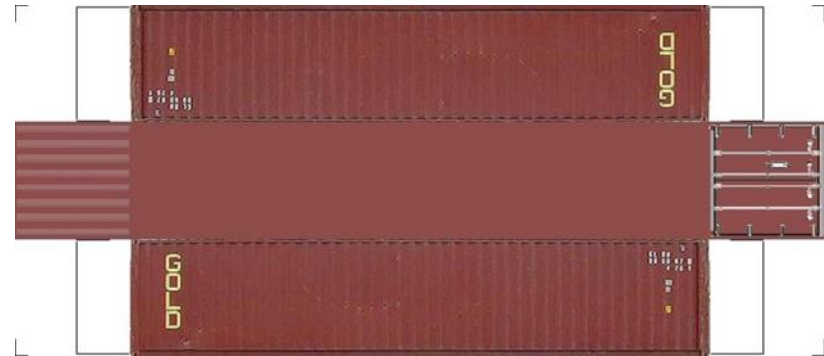

BUILD YOUR OWN (N SCALE) 40ft SHIPPING CONTAINERS

[Click to watch instructional video](#)