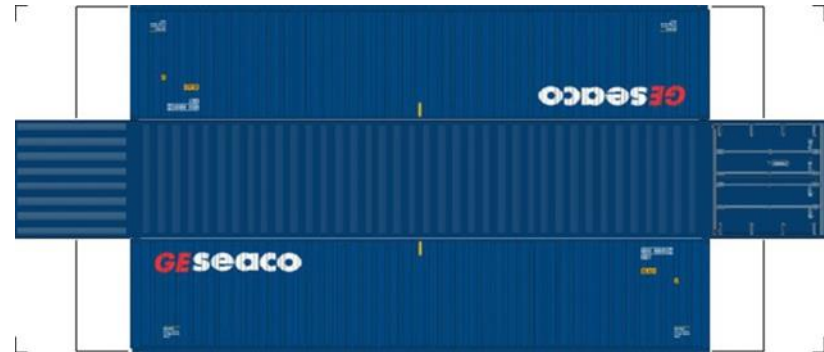

BUILD YOUR OWN (N SCALE) 40ft SHIPPING CONTAINERS

[Click to watch instructional video](#)