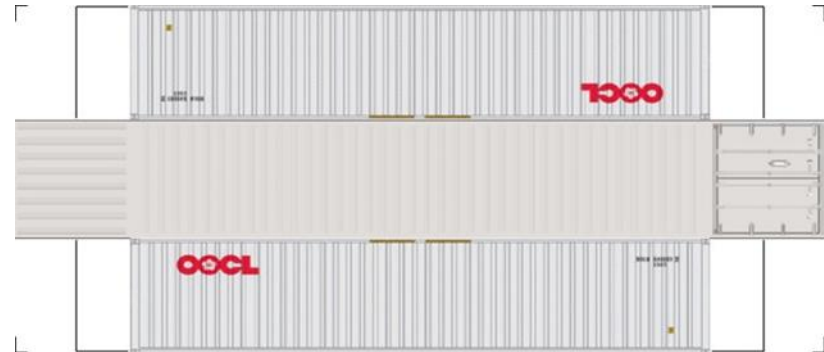

BUILD YOUR OWN (40ft SHIPPING CONTAINERS) N SCALE

Drawn By
www.krafttrains.com

BUILD YOUR OWN (N SCALE) 40ft SHIPPING CONTAINERS

[Click to watch instructional video](#)

BUILD YOUR OWN (40ft SHIPPING CONTAINERS) N SCALE