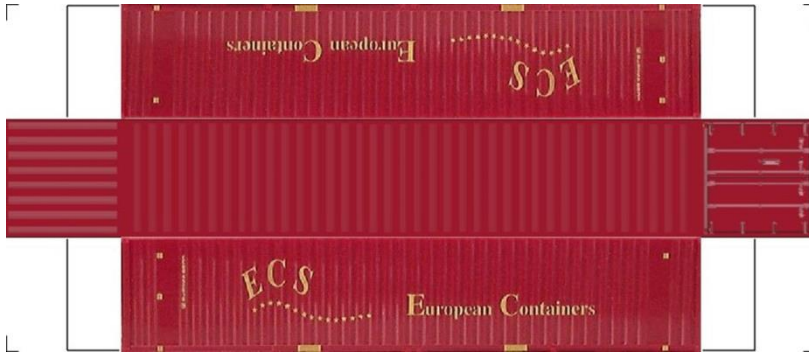

BUILD YOUR OWN (N SCALE) 40ft SHIPPING CONTAINERS

[Click to watch instructional video](#)