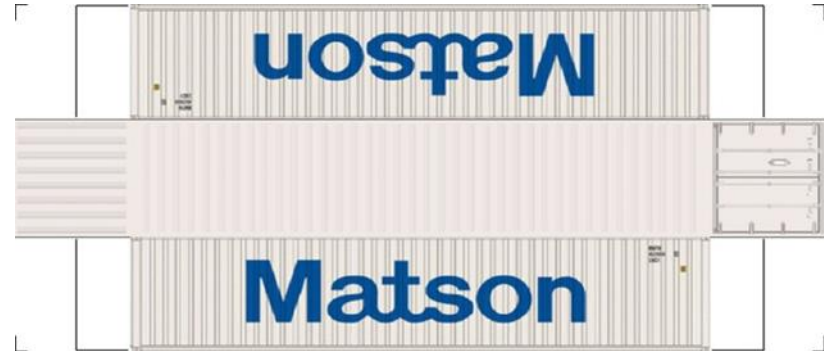

BUILD YOUR OWN (40ft SHIPPING CONTAINERS) N SCALE

Drawn By
www.krafttrains.com

BUILD YOUR OWN (N SCALE) 40ft SHIPPING CONTAINERS

[Click to watch instructional video](#)

BUILD YOUR OWN (40ft SHIPPING CONTAINERS) N SCALE