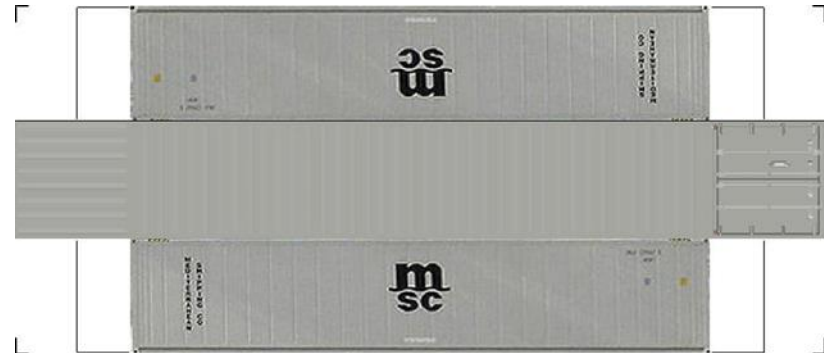

[Click to watch instructional video](#)

BUILD YOUR OWN (40ft SHIPPING CONTAINERS) N SCALE

Drawn By
www.krafttrains.com

BUILD YOUR OWN (N SCALE) 40ft SHIPPING CONTAINERS

[Click to watch instructional video](#)