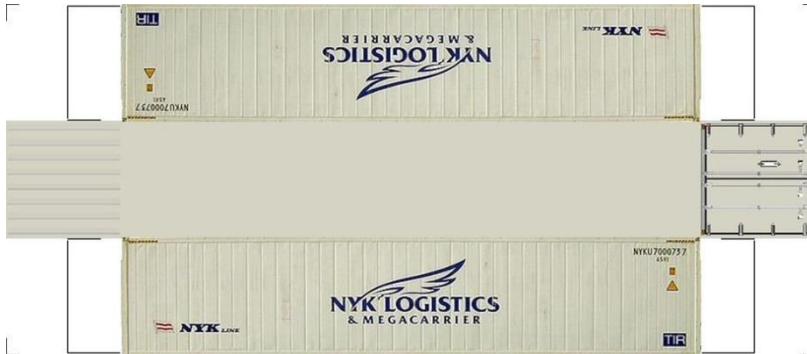

BUILD YOUR OWN (N SCALE) 40ft SHIPPING CONTAINERS

[Click to watch instructional video](#)