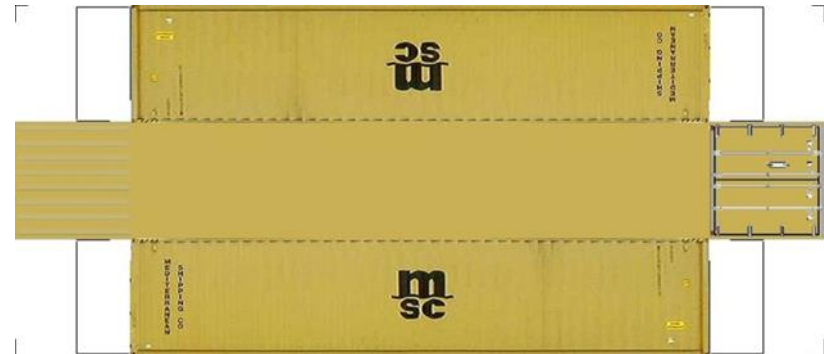

BUILD YOUR OWN (N SCALE) 40ft SHIPPING CONTAINERS

[Click to watch instructional video](#)