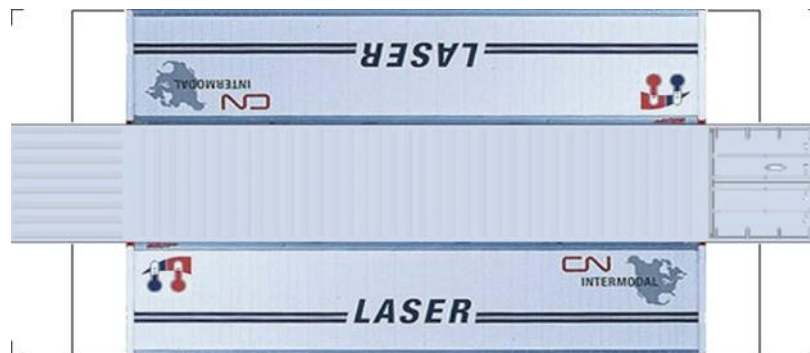

BUILD YOUR OWN (N SCALE) 40ft SHIPPING CONTAINERS

[Click to watch instructional video](#)