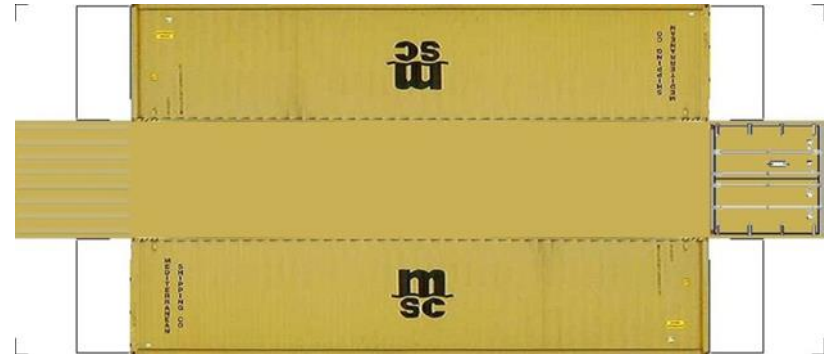

BUILD YOUR OWN (N SCALE) 40ft SHIPPING CONTAINERS

[Click to watch instructional video](#)