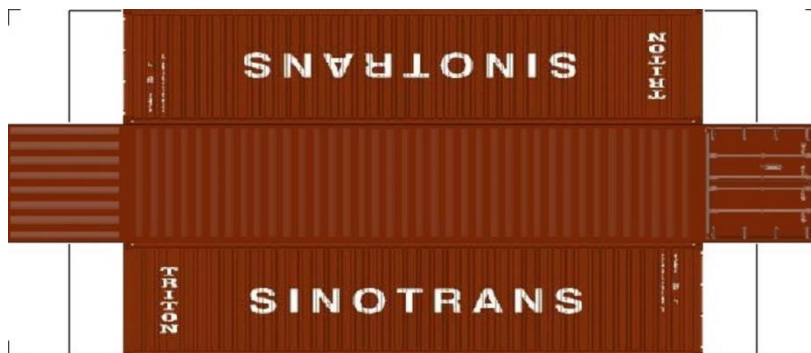

BUILD YOUR OWN (N SCALE) 40ft SHIPPING CONTAINERS

[Click to watch instructional video](#)