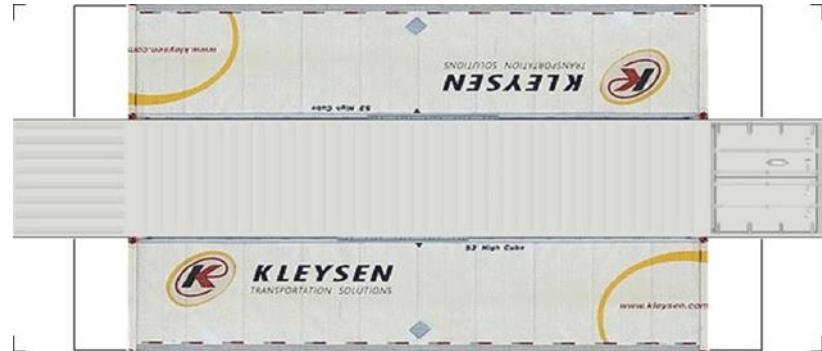

BUILD YOUR OWN (40ft SHIPPING CONTAINERS) N SCALE

Drawn By
www.krafttrains.com

BUILD YOUR OWN (N SCALE) 40ft SHIPPING CONTAINERS

[Click to watch instructional video](#)

BUILD YOUR OWN (40ft SHIPPING CONTAINERS) N SCALE