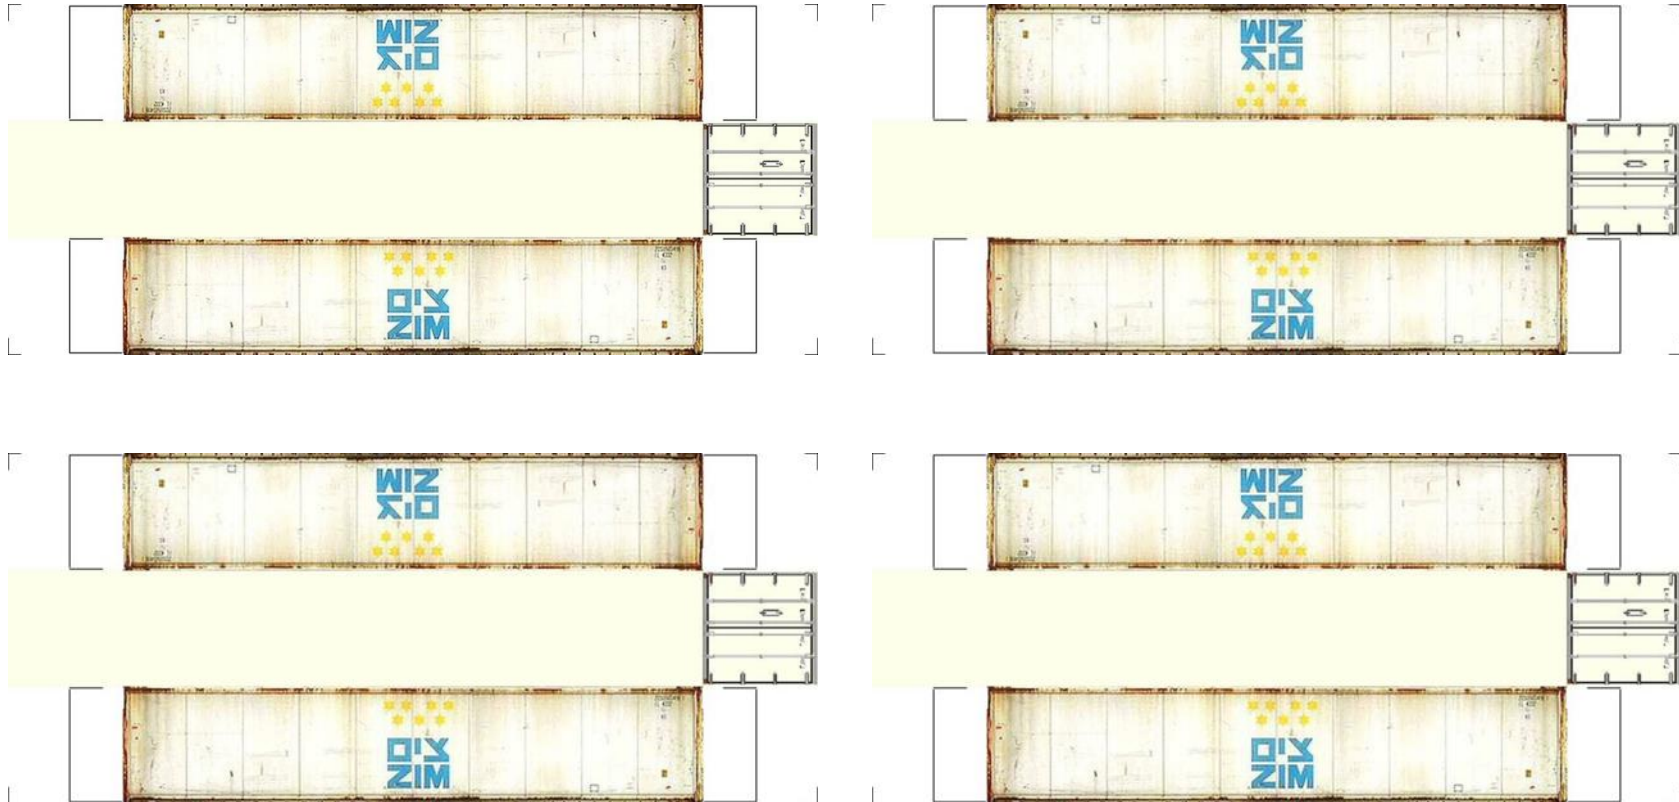

BUILD YOUR OWN (N SCALE) 40ft SHIPPING CONTAINERS

[Click to watch instructional video](#)