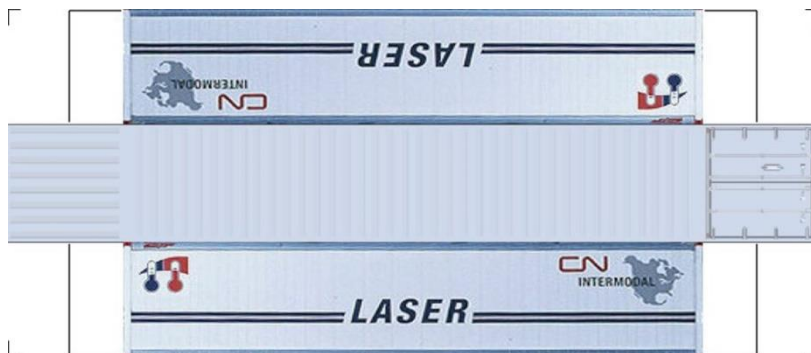

BUILD YOUR OWN (N SCALE) 40ft SHIPPING CONTAINERS

[Click to watch instructional video](#)