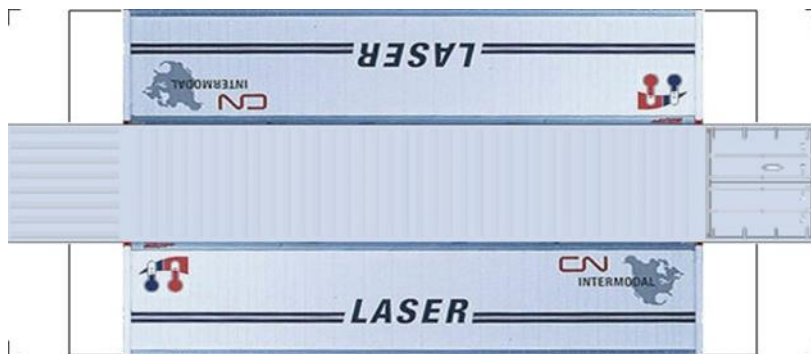

BUILD YOUR OWN (N SCALE) 40ft SHIPPING CONTAINERS

[Click to watch instructional video](#)