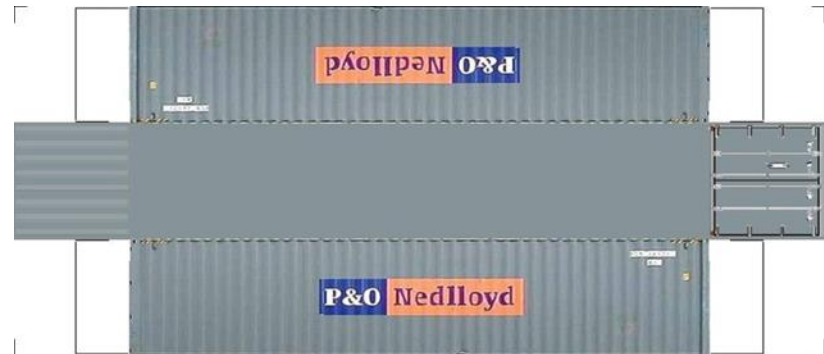

BUILD YOUR OWN (40ft SHIPPING CONTAINERS) N SCALE

Drawn By
www.krafttrains.com

BUILD YOUR OWN (N SCALE) 40ft SHIPPING CONTAINERS

[Click to watch instructional video](#)

BUILD YOUR OWN (40ft SHIPPING CONTAINERS) N SCALE