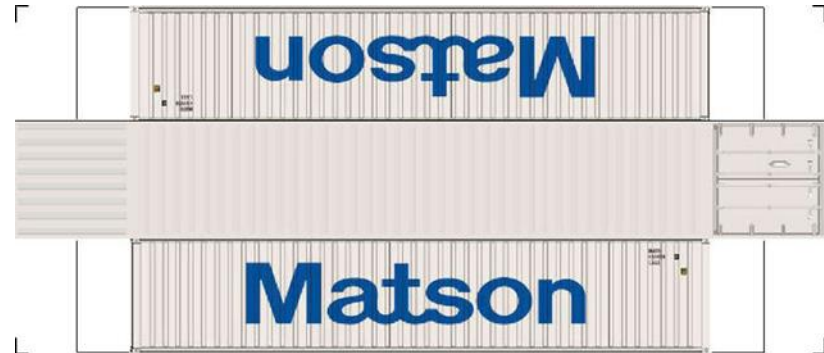

[Click to watch instructional video](#)

BUILD YOUR OWN (40ft SHIPPING CONTAINERS) N SCALE

Drawn By
www.krafttrains.com

BUILD YOUR OWN (N SCALE) 40ft SHIPPING CONTAINERS

[Click to watch instructional video](#)