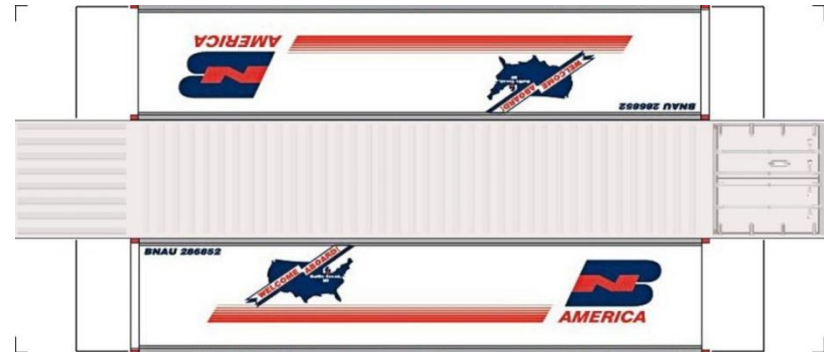

[Click to watch instructional video](#)

BUILD YOUR OWN (40ft SHIPPING CONTAINERS) N SCALE

Drawn By
www.krafttrains.com

BUILD YOUR OWN (N SCALE) 40ft SHIPPING CONTAINERS

[Click to watch instructional video](#)

BUILD YOUR OWN (40ft SHIPPING CONTAINERS) N SCALE

Drawn By
www.krafttrains.com

BUILD YOUR OWN (N SCALE) 40ft SHIPPING CONTAINERS

[Click to watch instructional video](#)

BUILD YOUR OWN (40ft SHIPPING CONTAINERS) N SCALE