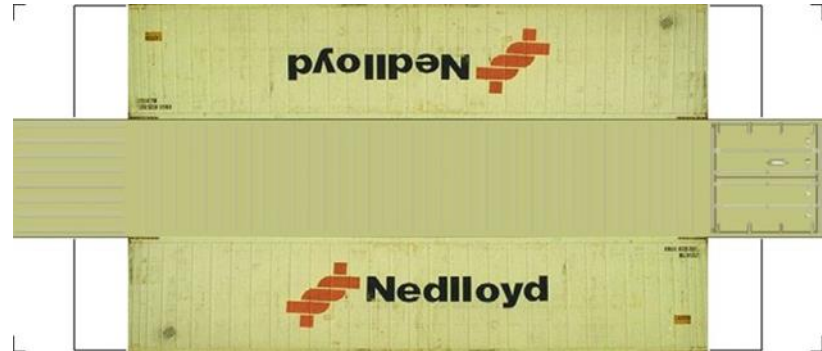

BUILD YOUR OWN (40ft SHIPPING CONTAINERS) N SCALE

Drawn By
www.krafttrains.com

BUILD YOUR OWN (N SCALE) 40ft SHIPPING CONTAINERS

[Click to watch instructional video](#)

BUILD YOUR OWN (40ft SHIPPING CONTAINERS) N SCALE