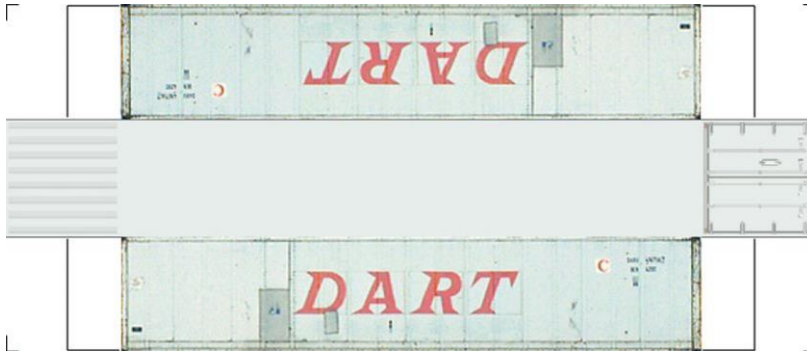

BUILD YOUR OWN (N SCALE) 40ft SHIPPING CONTAINERS

[Click to watch instructional video](#)