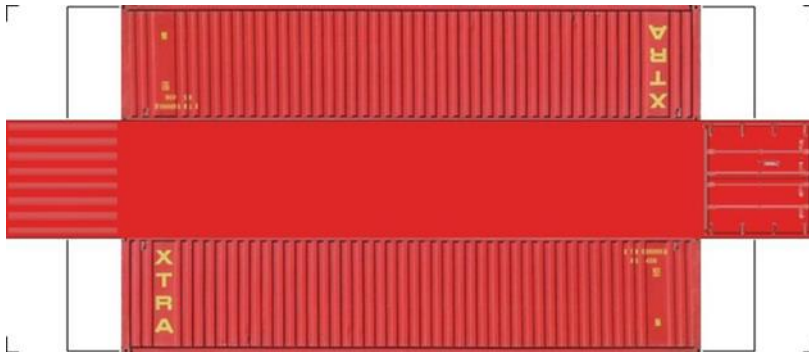

BUILD YOUR OWN (N SCALE) 40ft SHIPPING CONTAINERS

[Click to watch instructional video](#)