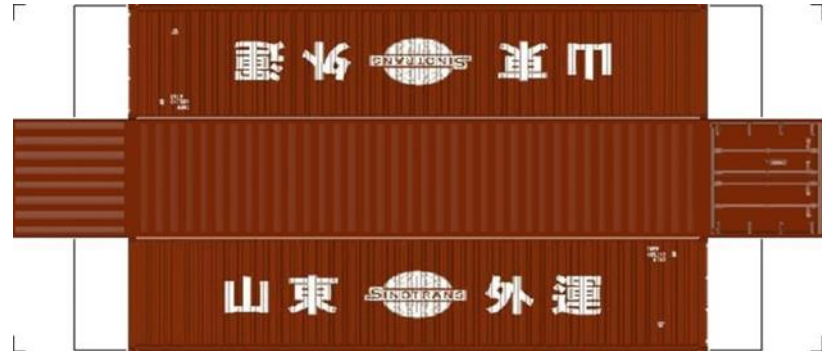

BUILD YOUR OWN (N SCALE) 40ft SHIPPING CONTAINERS

[Click to watch instructional video](#)