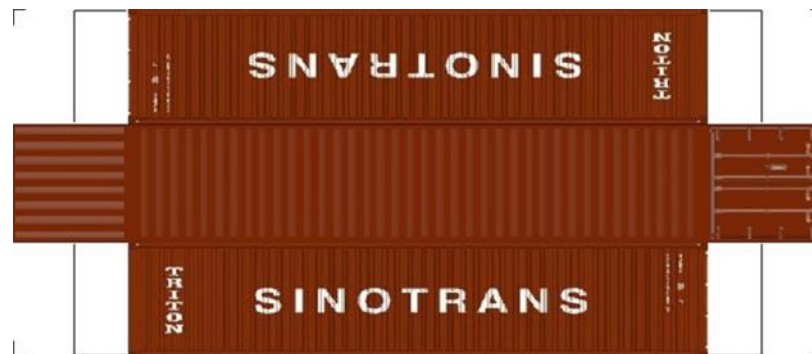

BUILD YOUR OWN (N SCALE) 40ft SHIPPING CONTAINERS

[Click to watch instructional video](#)