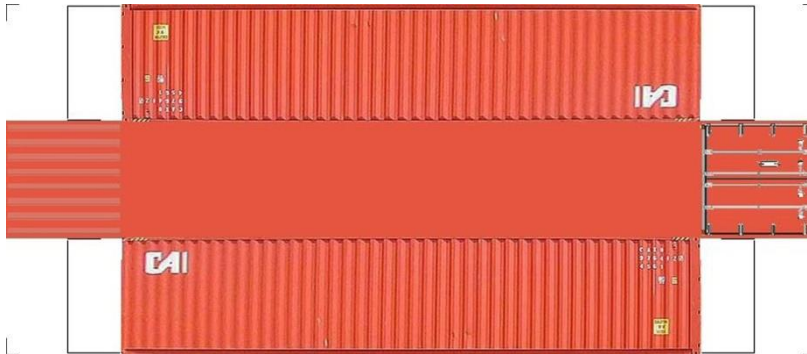

BUILD YOUR OWN (N SCALE) 40ft SHIPPING CONTAINERS

[Click to watch instructional video](#)

BUILD YOUR OWN (40ft SHIPPING CONTAINERS) N SCALE

Drawn By
www.krafttrains.com

BUILD YOUR OWN (N SCALE) 40ft SHIPPING CONTAINERS

[Click to watch instructional video](#)

BUILD YOUR OWN (40ft SHIPPING CONTAINERS) N SCALE

Drawn By
www.krafttrains.com

BUILD YOUR OWN (N SCALE) 40ft SHIPPING CONTAINERS

[Click to watch instructional video](#)