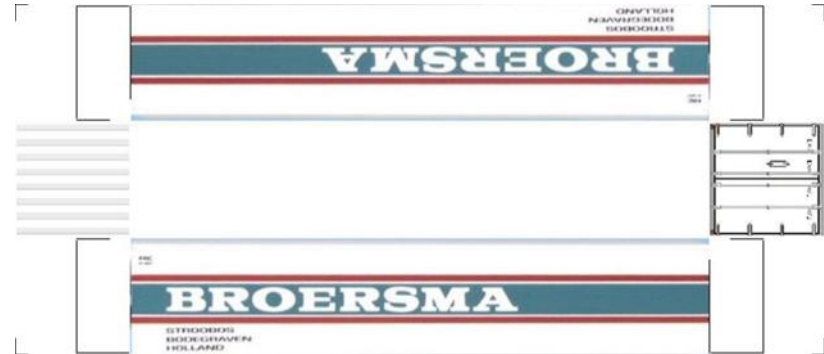

BUILD YOUR OWN (N SCALE) 40ft SHIPPING CONTAINERS

[Click to watch instructional video](#)