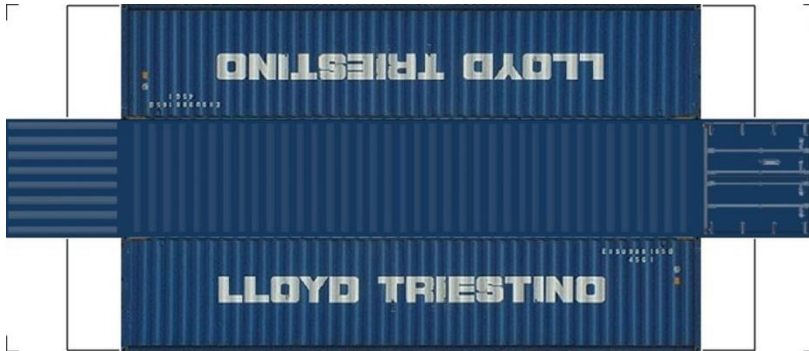

BUILD YOUR OWN (40ft SHIPPING CONTAINERS) N SCALE

Drawn By
www.krafttrains.com

BUILD YOUR OWN (N SCALE) 40ft SHIPPING CONTAINERS

[Click to watch instructional video](#)

BUILD YOUR OWN (40ft SHIPPING CONTAINERS) N SCALE