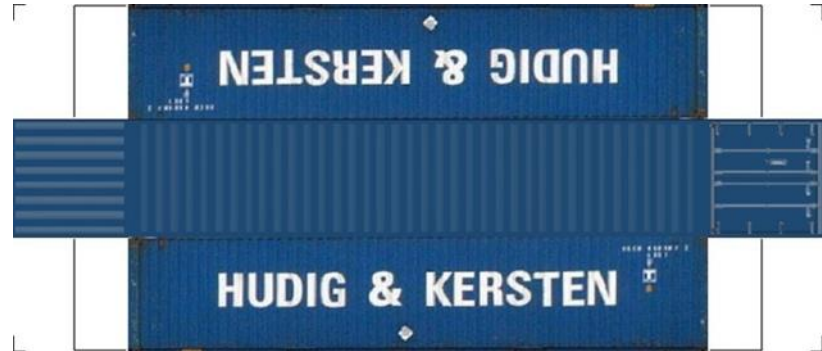

BUILD YOUR OWN (N SCALE) 40ft SHIPPING CONTAINERS

[Click to watch instructional video](#)