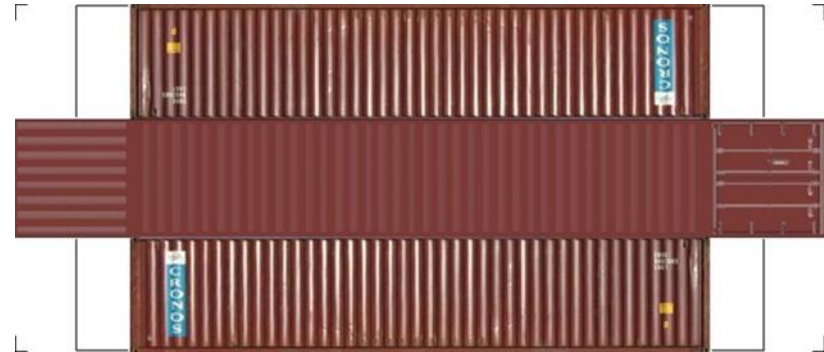

BUILD YOUR OWN (N SCALE) 40ft SHIPPING CONTAINERS

[Click to watch instructional video](#)