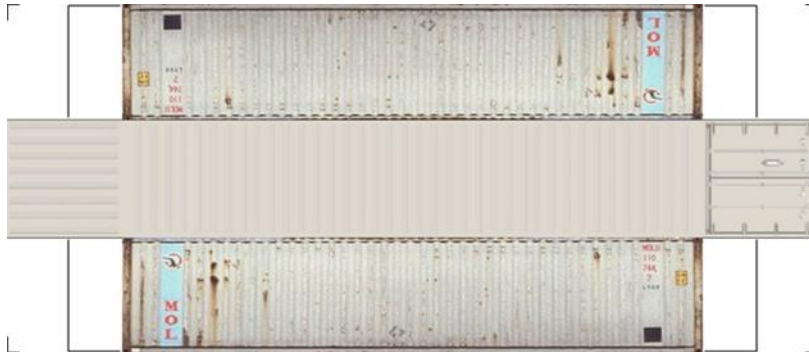

[Click to watch instructional video](#)

BUILD YOUR OWN (40ft SHIPPING CONTAINERS) N SCALE

Drawn By
www.krafttrains.com

BUILD YOUR OWN (N SCALE) 40ft SHIPPING CONTAINERS

[Click to watch instructional video](#)