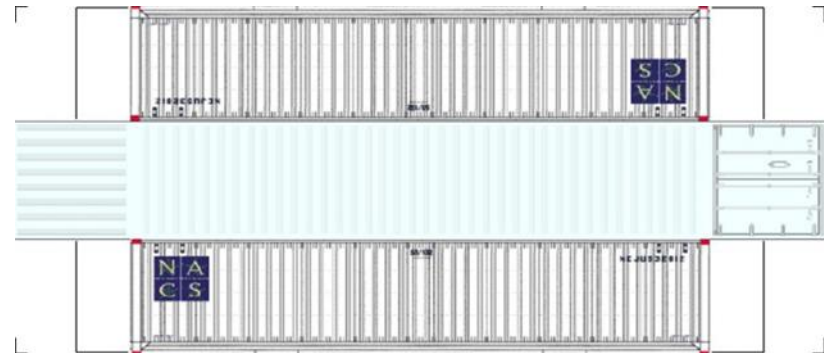

[Click to watch instructional video](#)

BUILD YOUR OWN (40ft SHIPPING CONTAINERS) N SCALE

Drawn By
www.krafttrains.com

BUILD YOUR OWN (N SCALE) 40ft SHIPPING CONTAINERS

[Click to watch instructional video](#)