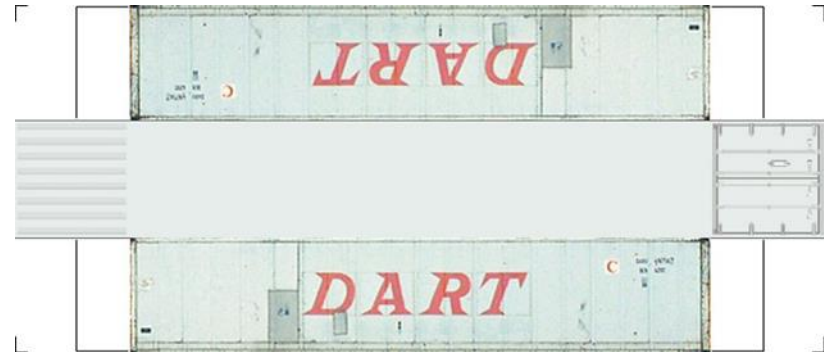

BUILD YOUR OWN (N SCALE) 40ft SHIPPING CONTAINERS

[Click to watch instructional video](#)