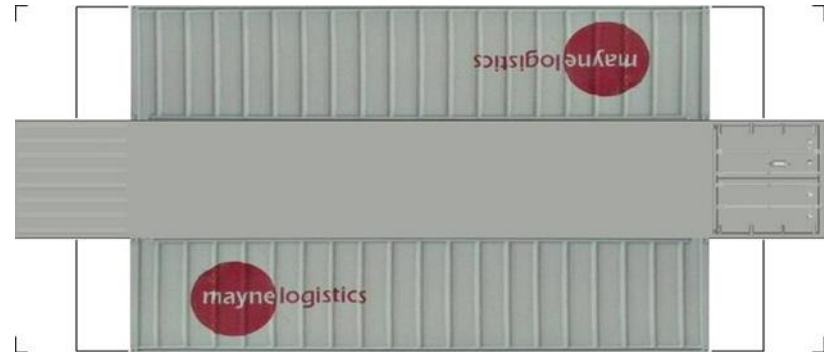

BUILD YOUR OWN (N SCALE) 40ft SHIPPING CONTAINERS

[Click to watch instructional video](#)