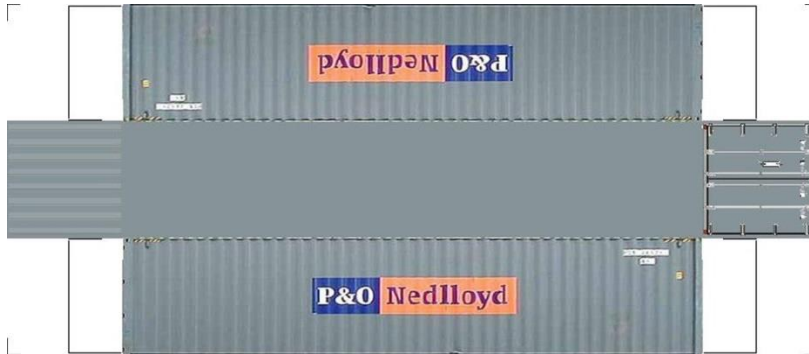

BUILD YOUR OWN (N SCALE) 40ft SHIPPING CONTAINERS

[Click to watch instructional video](#)