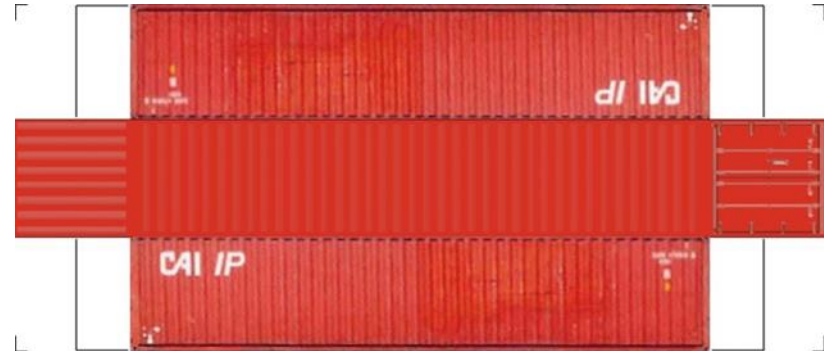

BUILD YOUR OWN (40ft SHIPPING CONTAINERS) N SCALE

Drawn By
www.krafttrains.com

BUILD YOUR OWN (N SCALE) 40ft SHIPPING CONTAINERS

[Click to watch instructional video](#)

BUILD YOUR OWN (40ft SHIPPING CONTAINERS) N SCALE