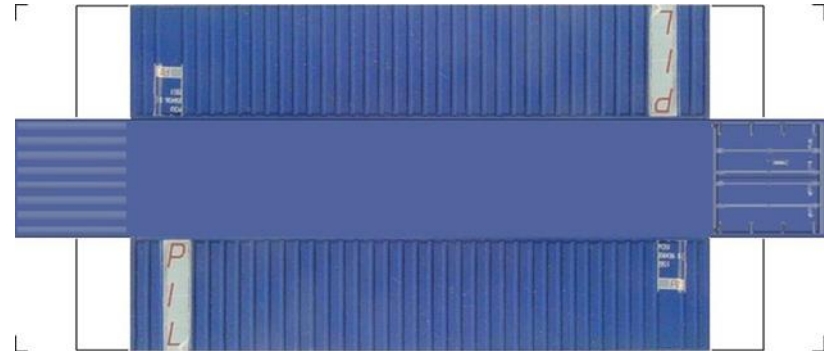

BUILD YOUR OWN (N SCALE) 40ft SHIPPING CONTAINERS

[Click to watch instructional video](#)