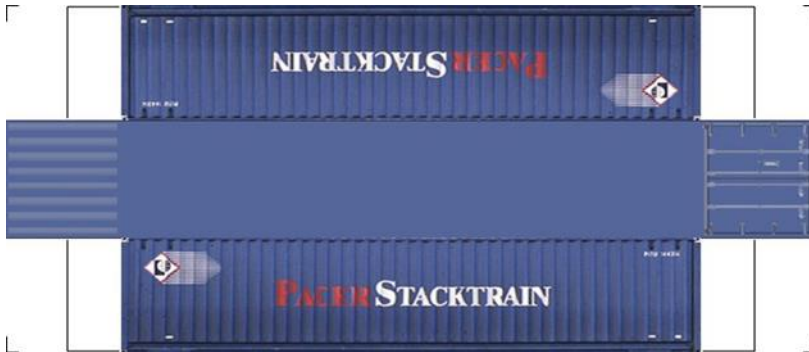

BUILD YOUR OWN (N SCALE) 40ft SHIPPING CONTAINERS

[Click to watch instructional video](#)