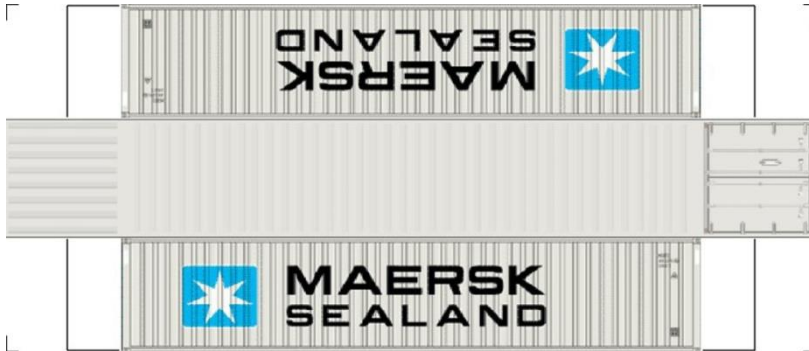

[Click to watch instructional video](#)

BUILD YOUR OWN (40ft SHIPPING CONTAINERS) N SCALE

Drawn By
www.krafttrains.com

BUILD YOUR OWN (N SCALE) 40ft SHIPPING CONTAINERS

[Click to watch instructional video](#)