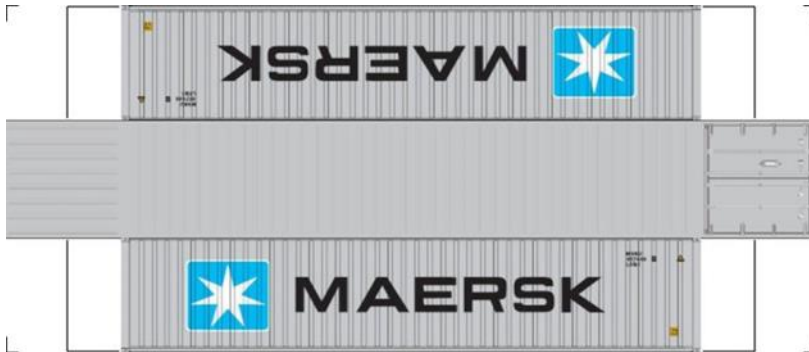

BUILD YOUR OWN (N SCALE) 40ft SHIPPING CONTAINERS

[Click to watch instructional video](#)