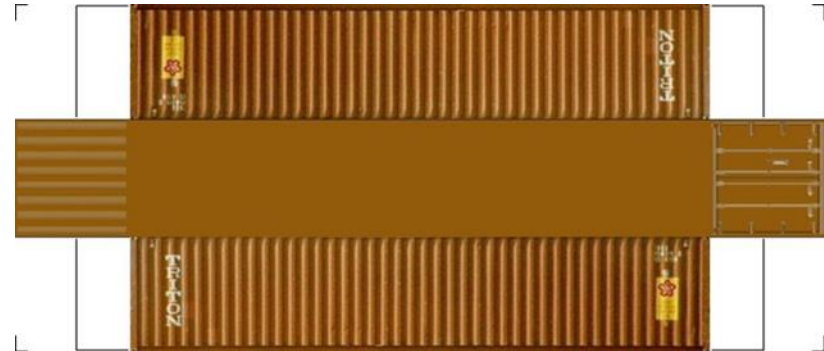

[Click to watch instructional video](#)

BUILD YOUR OWN (40ft SHIPPING CONTAINERS) N SCALE

Drawn By
www.krafttrains.com

BUILD YOUR OWN (N SCALE) 40ft SHIPPING CONTAINERS

[Click to watch instructional video](#)