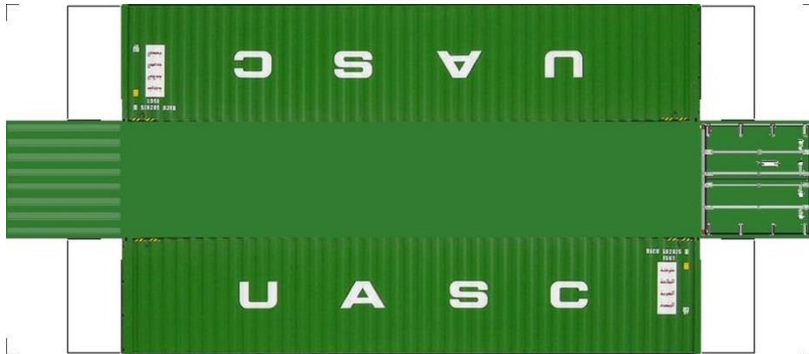

BUILD YOUR OWN (N SCALE) 40ft SHIPPING CONTAINERS

[Click to watch instructional video](#)