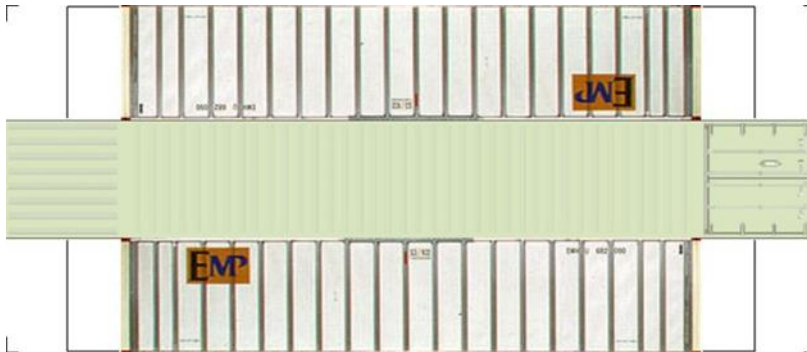

BUILD YOUR OWN (N SCALE) 40ft SHIPPING CONTAINERS

[Click to watch instructional video](#)

BUILD YOUR OWN (40ft SHIPPING CONTAINERS) N SCALE

Drawn By
www.krafttrains.com

BUILD YOUR OWN (N SCALE) 40ft SHIPPING CONTAINERS

[Click to watch instructional video](#)

BUILD YOUR OWN (40ft SHIPPING CONTAINERS) N SCALE

Drawn By
www.krafttrains.com

BUILD YOUR OWN (N SCALE) 40ft SHIPPING CONTAINERS

[Click to watch instructional video](#)

BUILD YOUR OWN (40ft SHIPPING CONTAINERS) N SCALE

Drawn By
www.krafttrains.com

BUILD YOUR OWN (N SCALE) 40ft SHIPPING CONTAINERS

[Click to watch instructional video](#)

BUILD YOUR OWN (40ft SHIPPING CONTAINERS) N SCALE