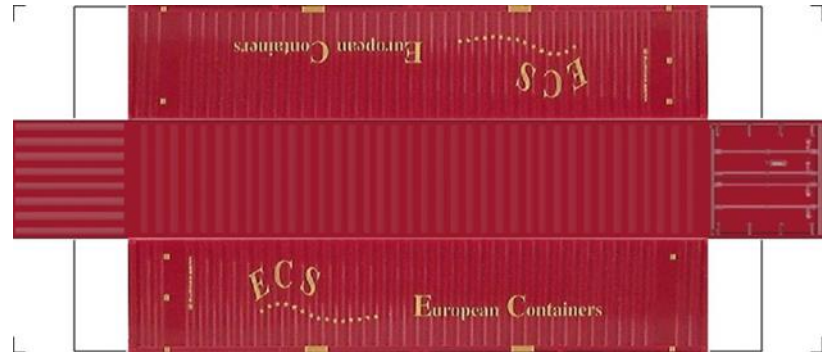

BUILD YOUR OWN (N SCALE) 40ft SHIPPING CONTAINERS

[Click to watch instructional video](#)