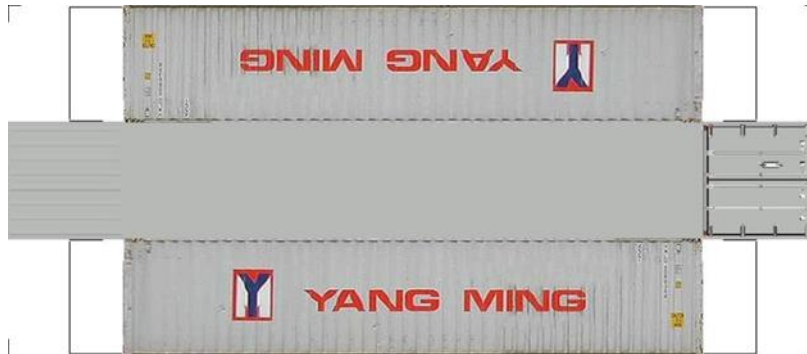

BUILD YOUR OWN (N SCALE) 40ft SHIPPING CONTAINERS

[Click to watch instructional video](#)