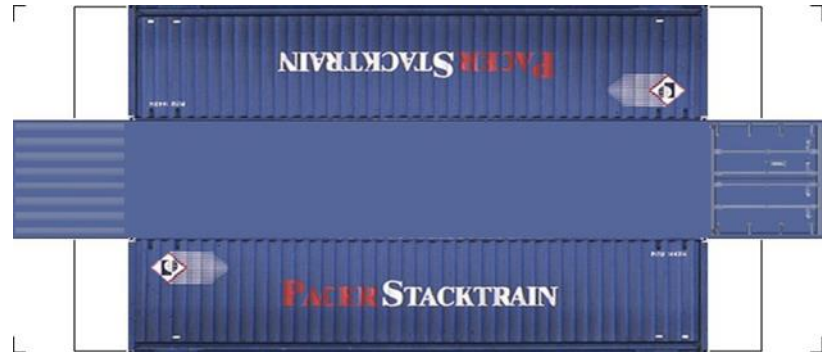

BUILD YOUR OWN (N SCALE) 40ft SHIPPING CONTAINERS

[Click to watch instructional video](#)