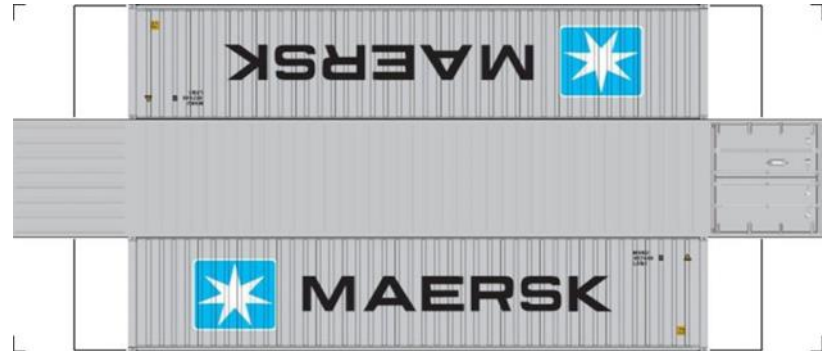

BUILD YOUR OWN (N SCALE) 40ft SHIPPING CONTAINERS

[Click to watch instructional video](#)