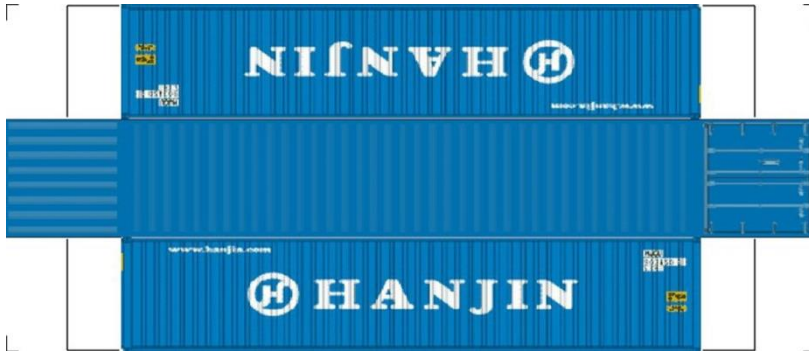

BUILD YOUR OWN (N SCALE) 40ft SHIPPING CONTAINERS

[Click to watch instructional video](#)