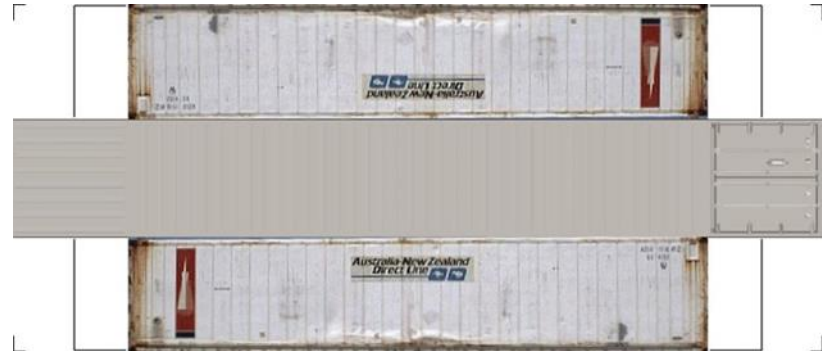

BUILD YOUR OWN (N SCALE) 40ft SHIPPING CONTAINERS

[Click to watch instructional video](#)