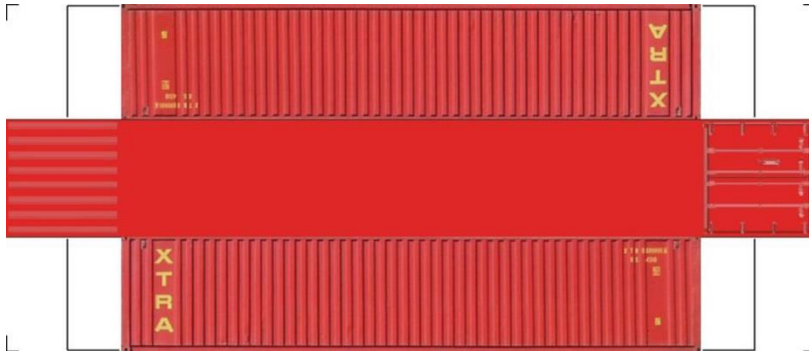

BUILD YOUR OWN (N SCALE) 40ft SHIPPING CONTAINERS

[Click to watch instructional video](#)