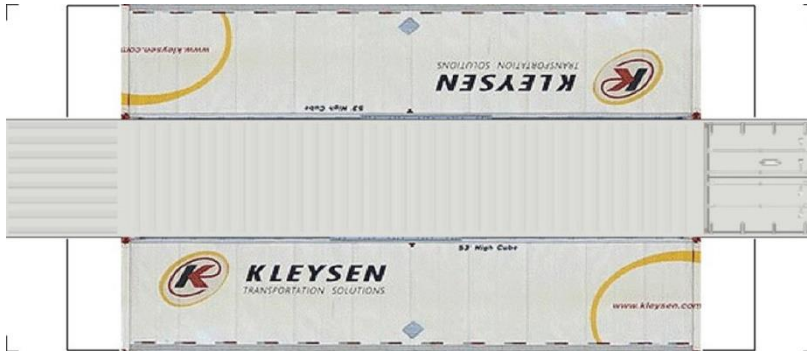

BUILD YOUR OWN (40ft SHIPPING CONTAINERS) N SCALE

Drawn By
www.krafttrains.com

BUILD YOUR OWN (N SCALE) 40ft SHIPPING CONTAINERS

[Click to watch instructional video](#)

BUILD YOUR OWN (40ft SHIPPING CONTAINERS) N SCALE