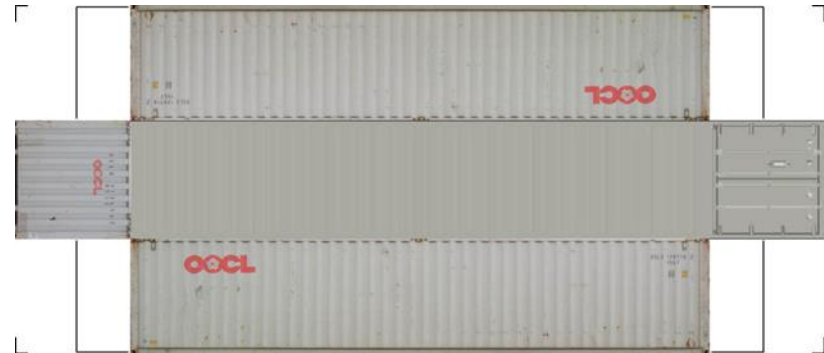

BUILD YOUR OWN (N SCALE) 40ft SHIPPING CONTAINERS

[Click to watch instructional video](#)