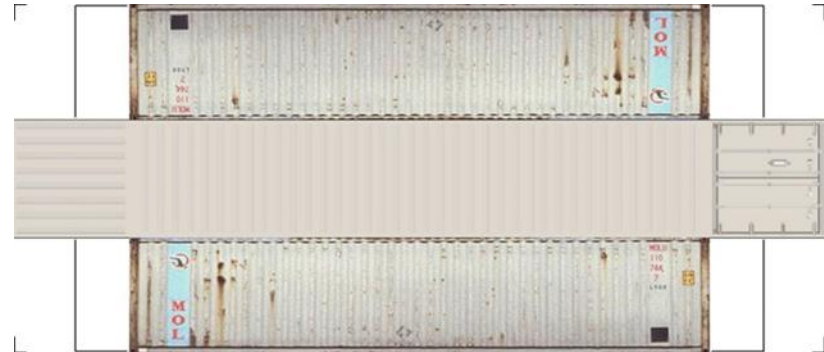

[Click to watch instructional video](#)

BUILD YOUR OWN (40ft SHIPPING CONTAINERS) N SCALE

Drawn By
www.krafttrains.com

BUILD YOUR OWN (N SCALE) 40ft SHIPPING CONTAINERS

[Click to watch instructional video](#)