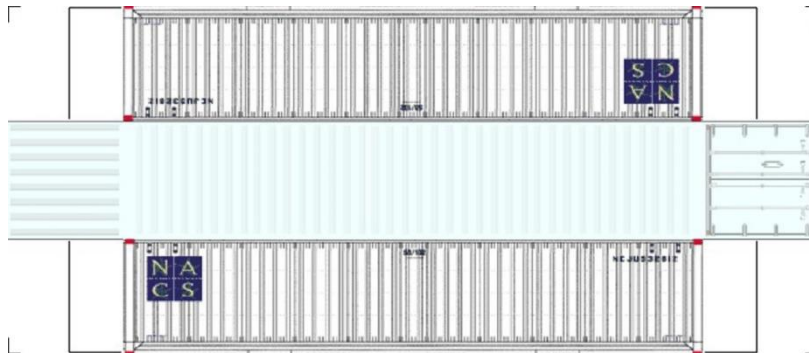

[Click to watch instructional video](#)

BUILD YOUR OWN (40ft SHIPPING CONTAINERS) N SCALE

Drawn By
www.krafttrains.com

BUILD YOUR OWN (N SCALE) 40ft SHIPPING CONTAINERS

[Click to watch instructional video](#)