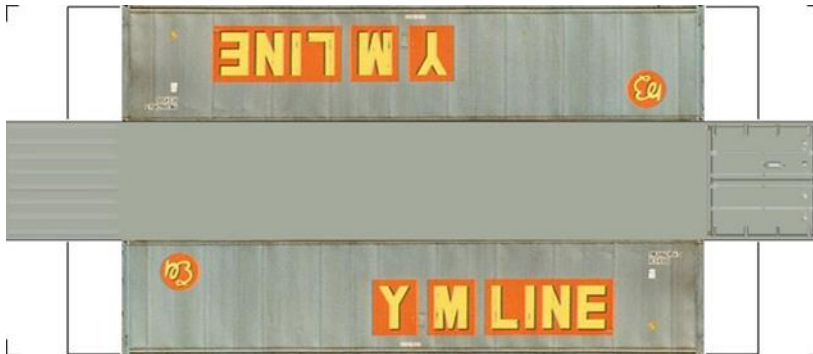

[Click to watch instructional video](#)

BUILD YOUR OWN (40ft SHIPPING CONTAINERS) N SCALE

Drawn By
www.krafttrains.com

BUILD YOUR OWN (N SCALE) 40ft SHIPPING CONTAINERS

[Click to watch instructional video](#)