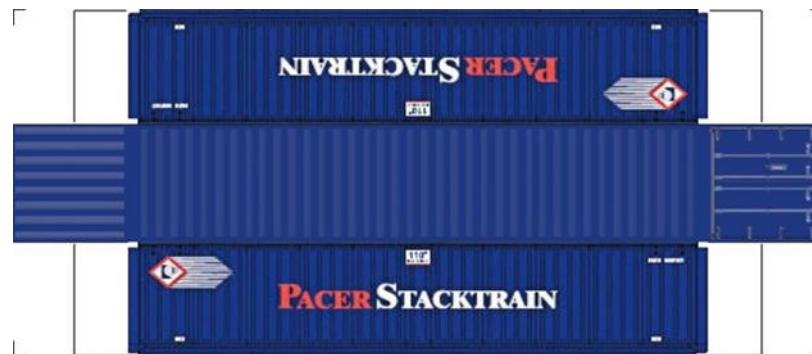

[Click to watch instructional video](#)

BUILD YOUR OWN (40ft SHIPPING CONTAINERS) N SCALE

Drawn By
www.krafttrains.com

BUILD YOUR OWN (N SCALE) 40ft SHIPPING CONTAINERS

[Click to watch instructional video](#)