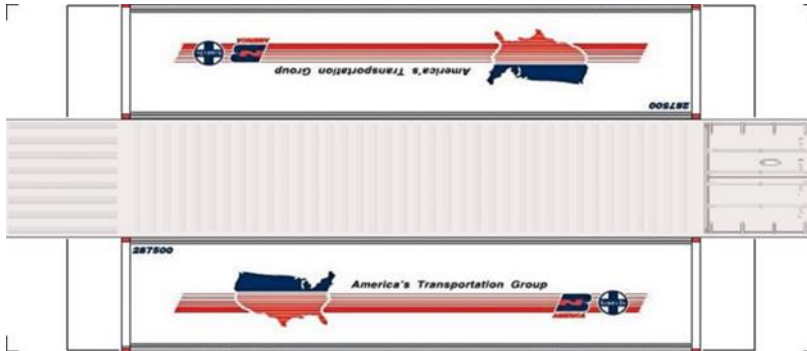

BUILD YOUR OWN (N SCALE) 40ft SHIPPING CONTAINERS

[Click to watch instructional video](#)