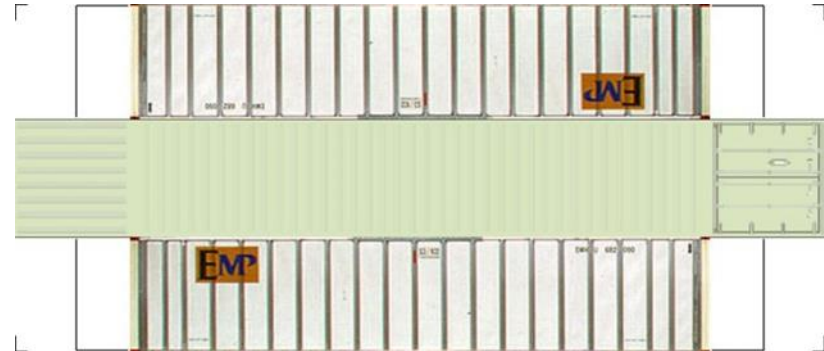

BUILD YOUR OWN (N SCALE) 40ft SHIPPING CONTAINERS

[Click to watch instructional video](#)