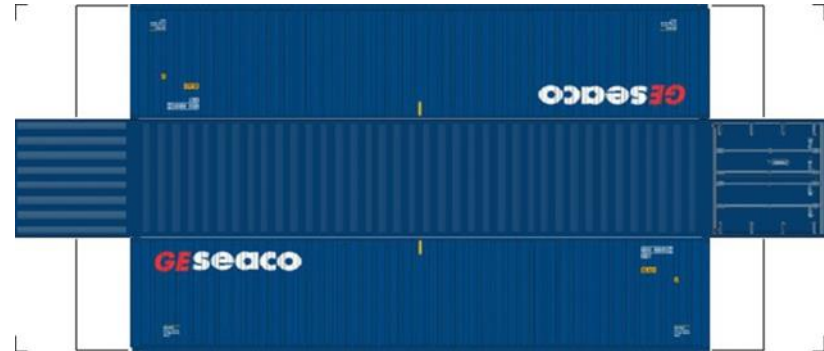

BUILD YOUR OWN (N SCALE) 40ft SHIPPING CONTAINERS

[Click to watch instructional video](#)