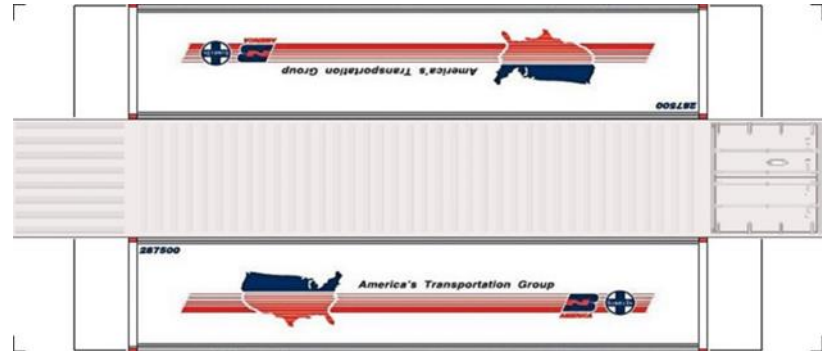

BUILD YOUR OWN (N SCALE) 40ft SHIPPING CONTAINERS

[Click to watch instructional video](#)