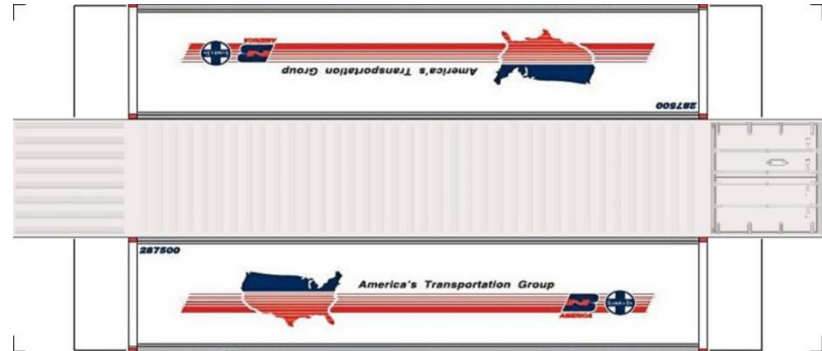

BUILD YOUR OWN (N SCALE) 40ft SHIPPING CONTAINERS

[Click to watch instructional video](#)