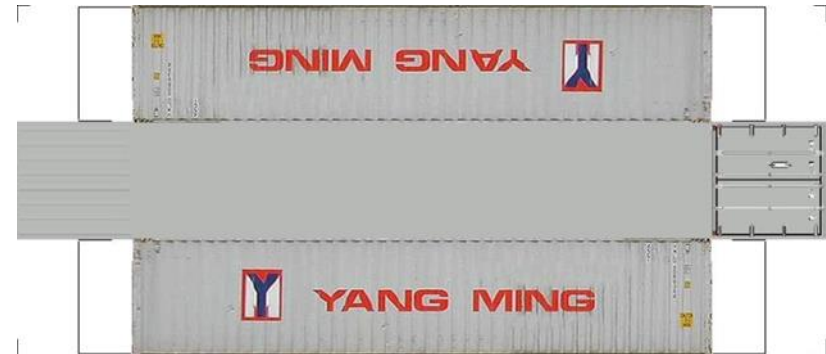

BUILD YOUR OWN (N SCALE) 40ft SHIPPING CONTAINERS

[Click to watch instructional video](#)