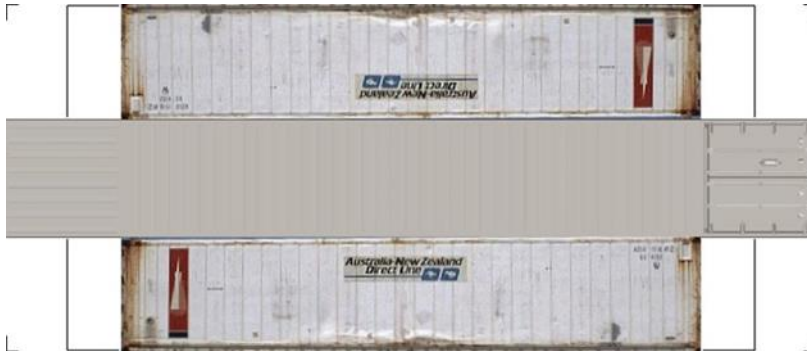

BUILD YOUR OWN (N SCALE) 40ft SHIPPING CONTAINERS

[Click to watch instructional video](#)