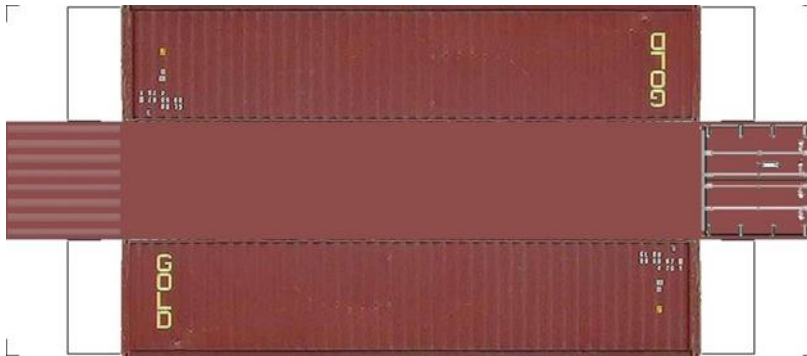

BUILD YOUR OWN (N SCALE) 40ft SHIPPING CONTAINERS

[Click to watch instructional video](#)