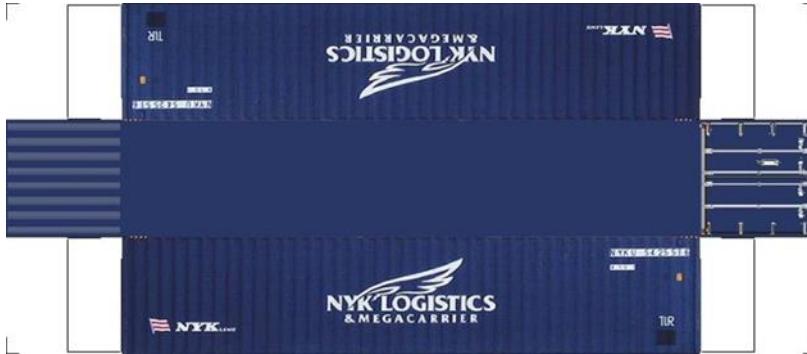

BUILD YOUR OWN (N SCALE) 40ft SHIPPING CONTAINERS

[Click to watch instructional video](#)