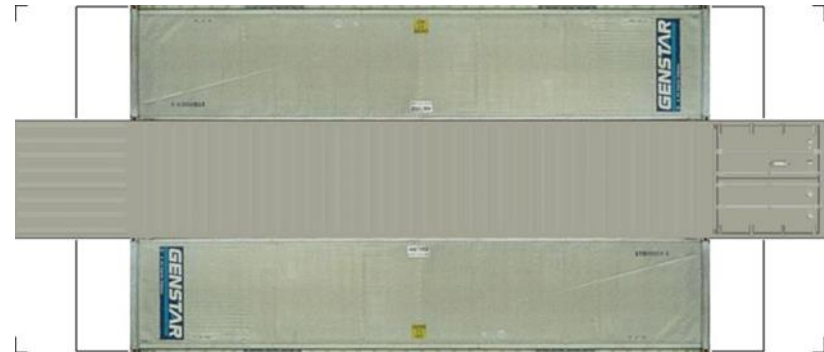

BUILD YOUR OWN (N SCALE) 40ft SHIPPING CONTAINERS

[Click to watch instructional video](#)