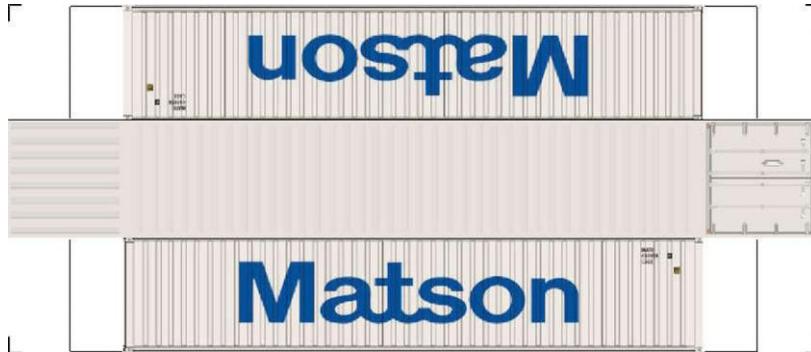

[Click to watch instructional video](#)

BUILD YOUR OWN (40ft SHIPPING CONTAINERS) N SCALE

Drawn By
www.krafttrains.com

BUILD YOUR OWN (N SCALE) 40ft SHIPPING CONTAINERS

[Click to watch instructional video](#)