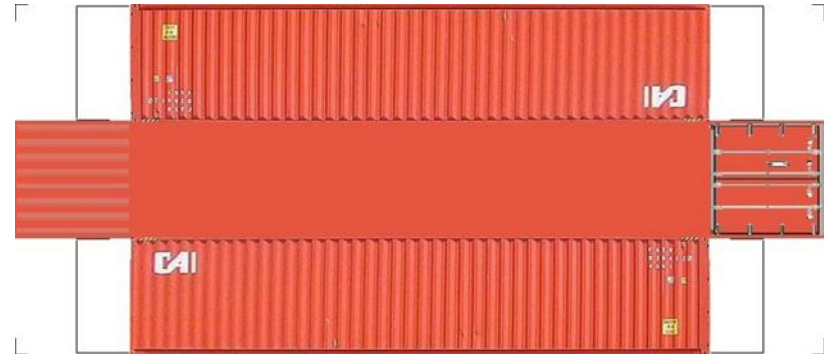

BUILD YOUR OWN (N SCALE) 40ft SHIPPING CONTAINERS

[Click to watch instructional video](#)

BUILD YOUR OWN (40ft SHIPPING CONTAINERS) N SCALE

Drawn By
www.krafttrains.com

BUILD YOUR OWN (N SCALE) 40ft SHIPPING CONTAINERS

[Click to watch instructional video](#)

BUILD YOUR OWN (40ft SHIPPING CONTAINERS) N SCALE

Drawn By
www.krafttrains.com

BUILD YOUR OWN (N SCALE) 40ft SHIPPING CONTAINERS

[Click to watch instructional video](#)