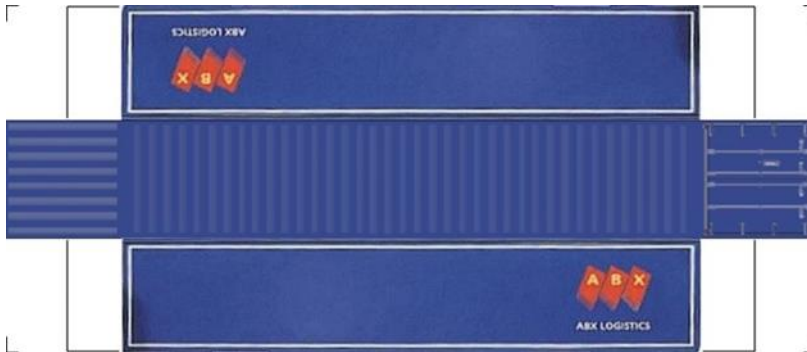

BUILD YOUR OWN (N SCALE) 40ft SHIPPING CONTAINERS

[Click to watch instructional video](#)

BUILD YOUR OWN (40ft SHIPPING CONTAINERS) N SCALE

Drawn By
www.krafttrains.com

BUILD YOUR OWN (N SCALE) 40ft SHIPPING CONTAINERS