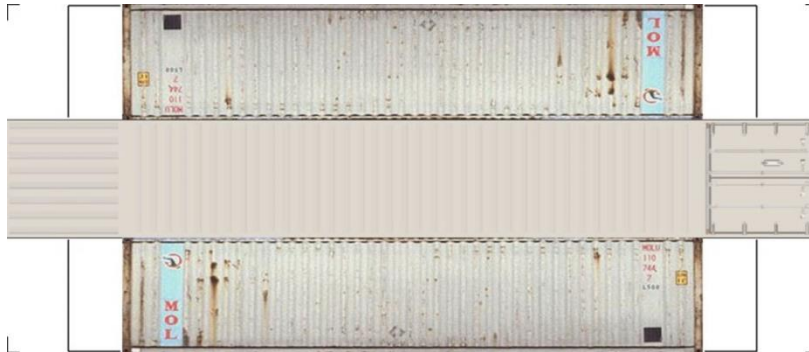

[Click to watch instructional video](#)

BUILD YOUR OWN (40ft SHIPPING CONTAINERS) N SCALE

Drawn By
www.krafttrains.com

BUILD YOUR OWN (N SCALE) 40ft SHIPPING CONTAINERS

[Click to watch instructional video](#)