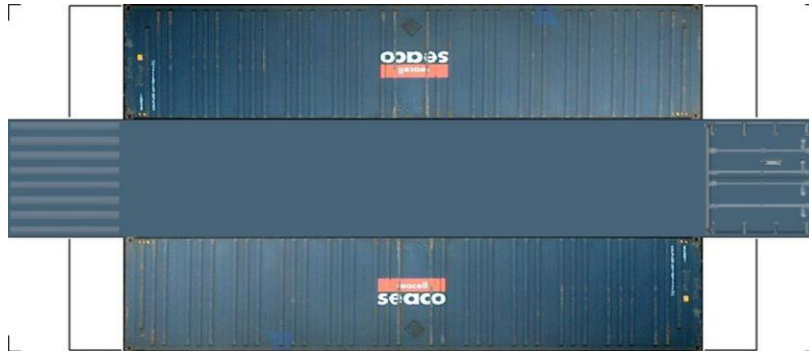

BUILD YOUR OWN (40ft SHIPPING CONTAINERS) N SCALE

Drawn By
www.krafttrains.com

BUILD YOUR OWN (N SCALE) 40ft SHIPPING CONTAINERS

[Click to watch instructional video](#)

BUILD YOUR OWN (40ft SHIPPING CONTAINERS) N SCALE