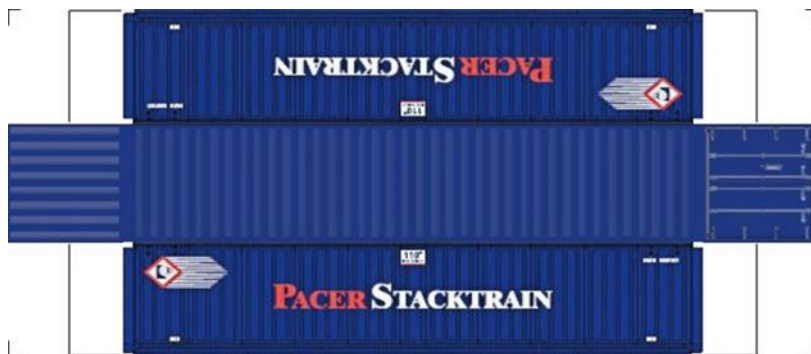

[Click to watch instructional video](#)

BUILD YOUR OWN (40ft SHIPPING CONTAINERS) N SCALE

Drawn By
www.krafttrains.com

BUILD YOUR OWN (N SCALE) 40ft SHIPPING CONTAINERS

[Click to watch instructional video](#)