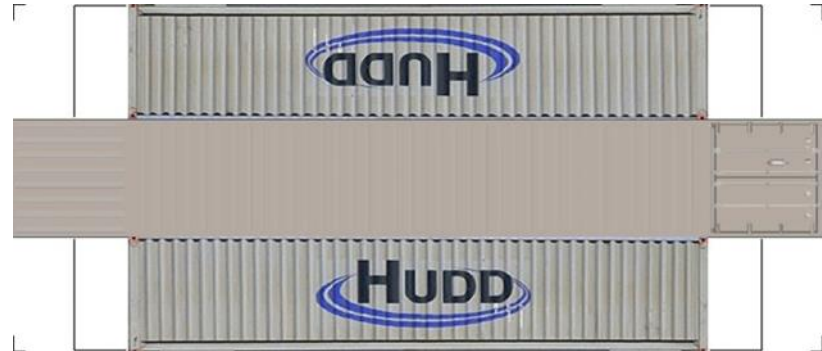

BUILD YOUR OWN (N SCALE) 40ft SHIPPING CONTAINERS

[Click to watch instructional video](#)