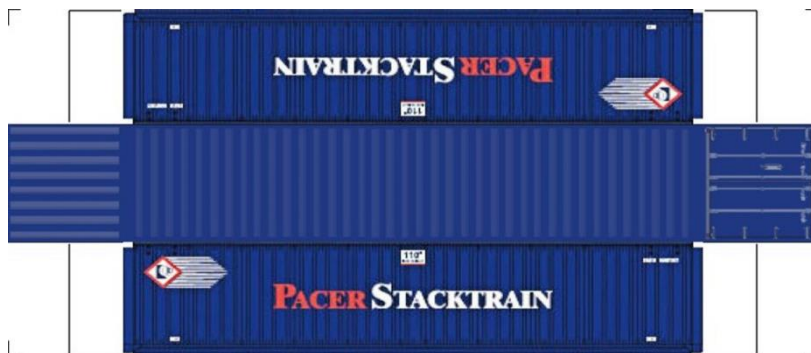

[Click to watch instructional video](#)

BUILD YOUR OWN (40ft SHIPPING CONTAINERS) N SCALE

Drawn By
www.krafttrains.com

BUILD YOUR OWN (N SCALE) 40ft SHIPPING CONTAINERS

[Click to watch instructional video](#)