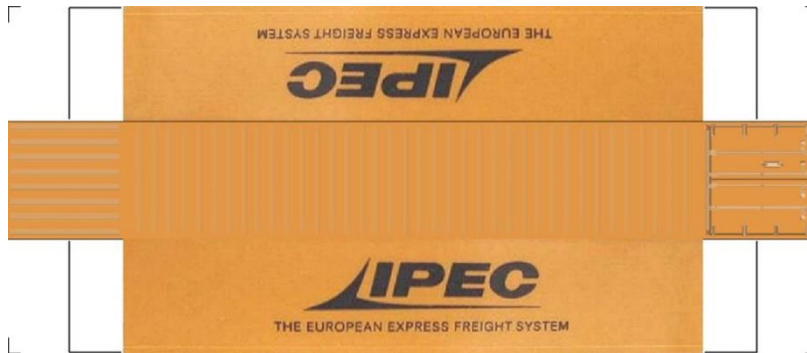

BUILD YOUR OWN (N SCALE) 40ft SHIPPING CONTAINERS

[Click to watch instructional video](#)