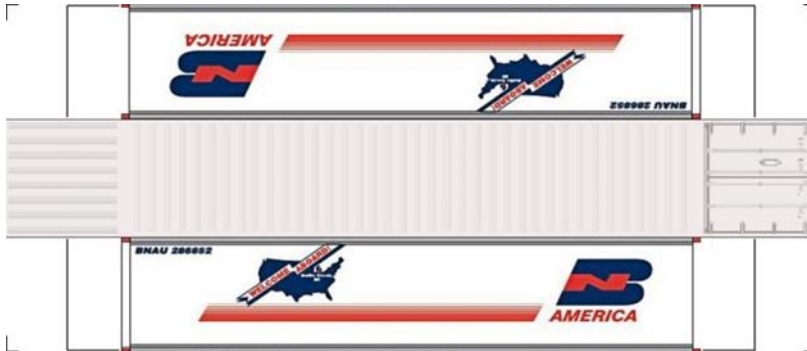

BUILD YOUR OWN (40ft SHIPPING CONTAINERS) N SCALE

Drawn By
www.krafttrains.com

BUILD YOUR OWN (N SCALE) 40ft SHIPPING CONTAINERS

[Click to watch instructional video](#)

BUILD YOUR OWN (40ft SHIPPING CONTAINERS) N SCALE