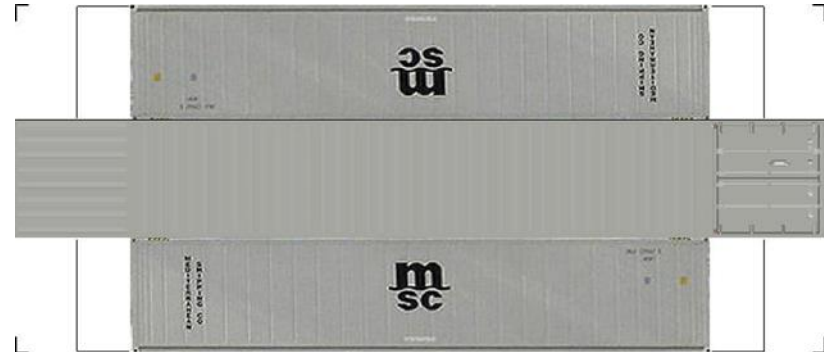

[Click to watch instructional video](#)

BUILD YOUR OWN (40ft SHIPPING CONTAINERS) N SCALE

Drawn By
www.krafttrains.com

BUILD YOUR OWN (N SCALE) 40ft SHIPPING CONTAINERS

[Click to watch instructional video](#)