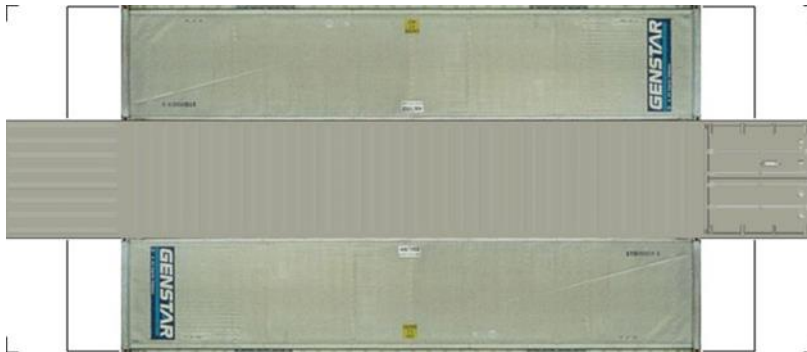

BUILD YOUR OWN (N SCALE) 40ft SHIPPING CONTAINERS

[Click to watch instructional video](#)