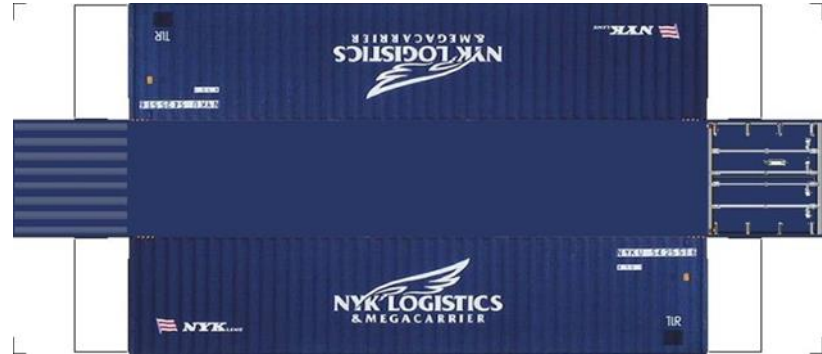

BUILD YOUR OWN (N SCALE) 40ft SHIPPING CONTAINERS

[Click to watch instructional video](#)