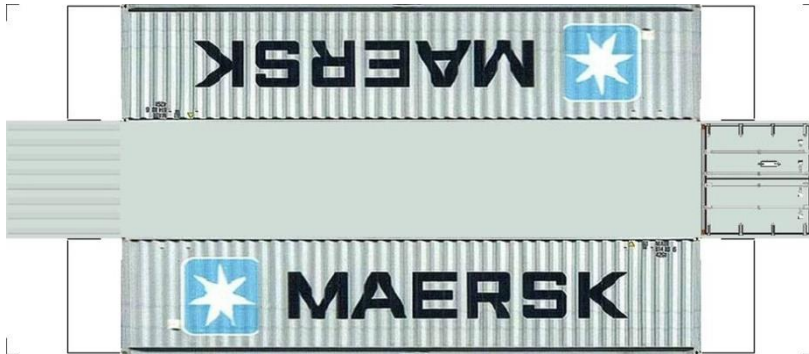

BUILD YOUR OWN (N SCALE) 40ft SHIPPING CONTAINERS

[Click to watch instructional video](#)