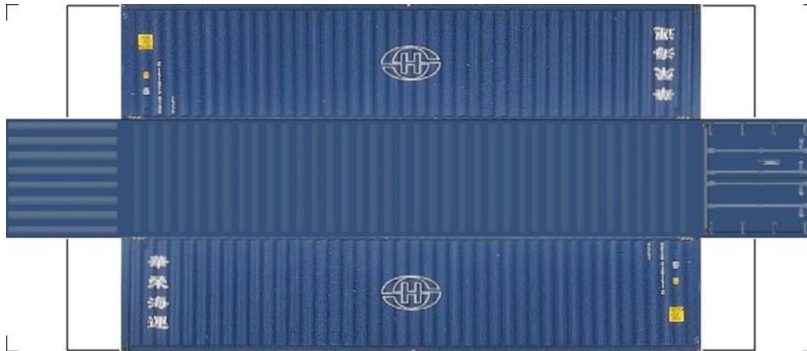

BUILD YOUR OWN (N SCALE) 40ft SHIPPING CONTAINERS

[Click to watch instructional video](#)