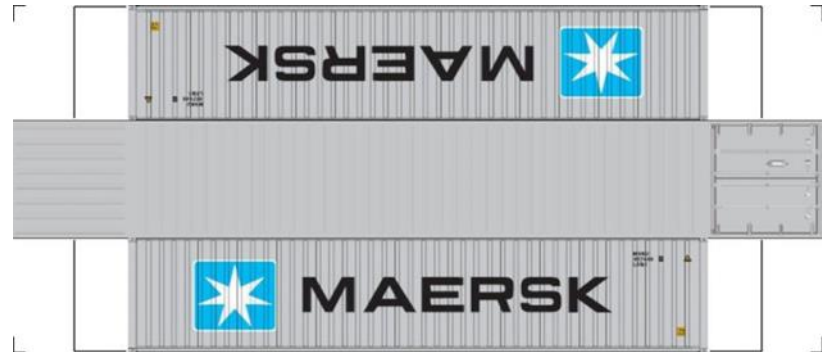

BUILD YOUR OWN (N SCALE) 40ft SHIPPING CONTAINERS

[Click to watch instructional video](#)