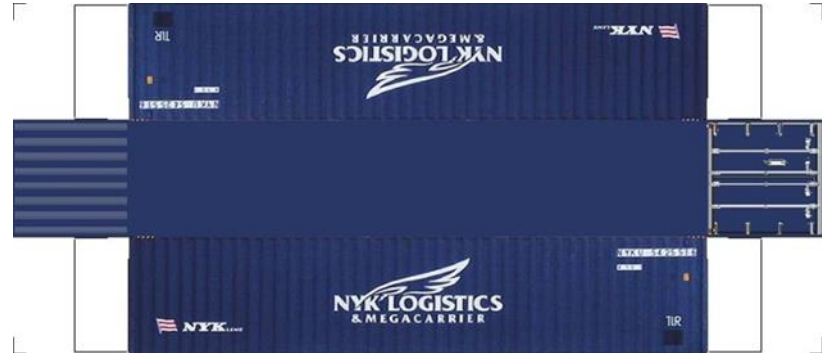

BUILD YOUR OWN (N SCALE) 40ft SHIPPING CONTAINERS

[Click to watch instructional video](#)