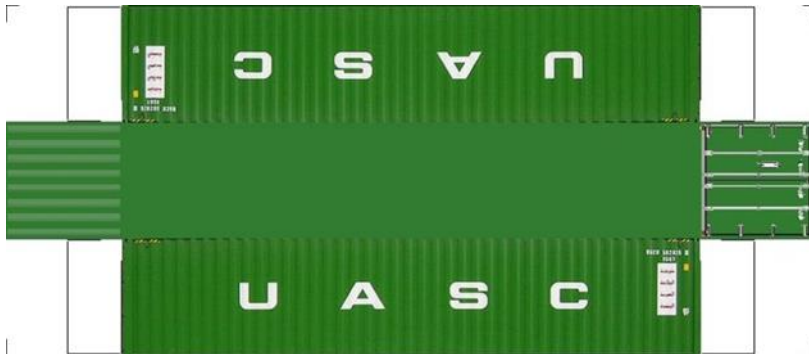

BUILD YOUR OWN (N SCALE) 40ft SHIPPING CONTAINERS

[Click to watch instructional video](#)