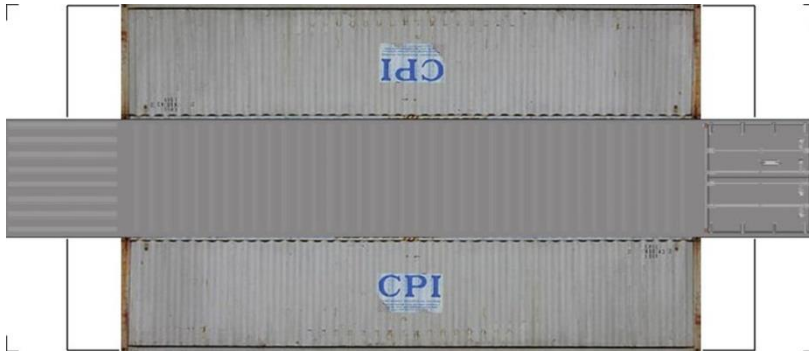

BUILD YOUR OWN (40ft SHIPPING CONTAINERS) N SCALE

Drawn By
www.krafttrains.com

BUILD YOUR OWN (N SCALE) 40ft SHIPPING CONTAINERS

[Click to watch instructional video](#)

BUILD YOUR OWN (40ft SHIPPING CONTAINERS) N SCALE