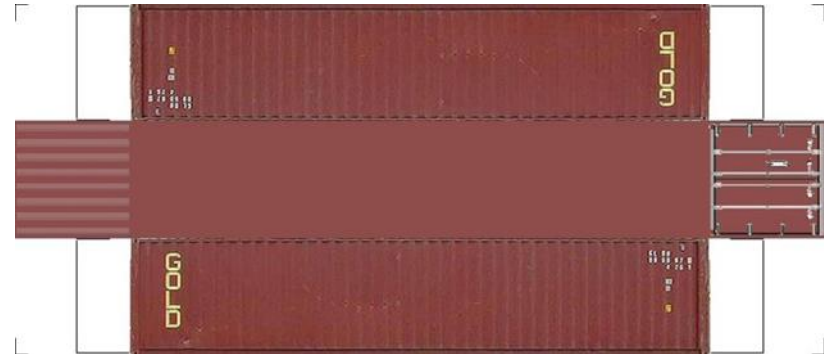

BUILD YOUR OWN (N SCALE) 40ft SHIPPING CONTAINERS

[Click to watch instructional video](#)