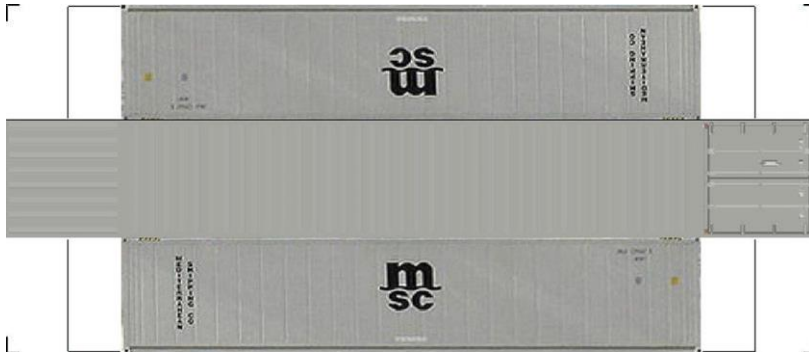

[Click to watch instructional video](#)

BUILD YOUR OWN (40ft SHIPPING CONTAINERS) N SCALE

Drawn By
www.krafttrains.com

BUILD YOUR OWN (N SCALE) 40ft SHIPPING CONTAINERS

[Click to watch instructional video](#)