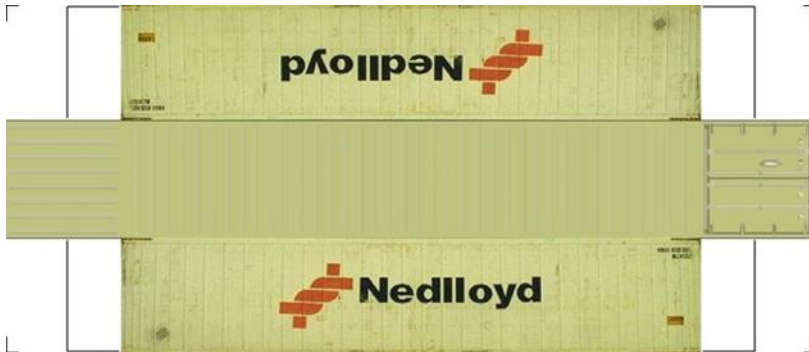

BUILD YOUR OWN (40ft SHIPPING CONTAINERS) N SCALE

Drawn By
www.krafttrains.com

BUILD YOUR OWN (N SCALE) 40ft SHIPPING CONTAINERS

[Click to watch instructional video](#)

BUILD YOUR OWN (40ft SHIPPING CONTAINERS) N SCALE