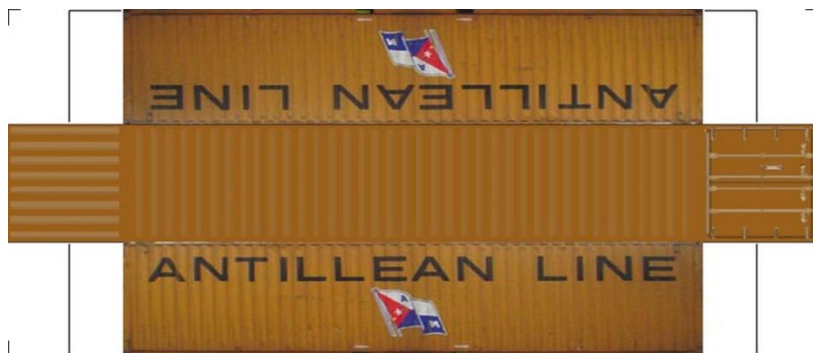

BUILD YOUR OWN (40ft SHIPPING CONTAINERS) N SCALE

Drawn By
www.krafttrains.com

BUILD YOUR OWN (N SCALE) 40ft SHIPPING CONTAINERS

[Click to watch instructional video](#)

BUILD YOUR OWN (40ft SHIPPING CONTAINERS) N SCALE