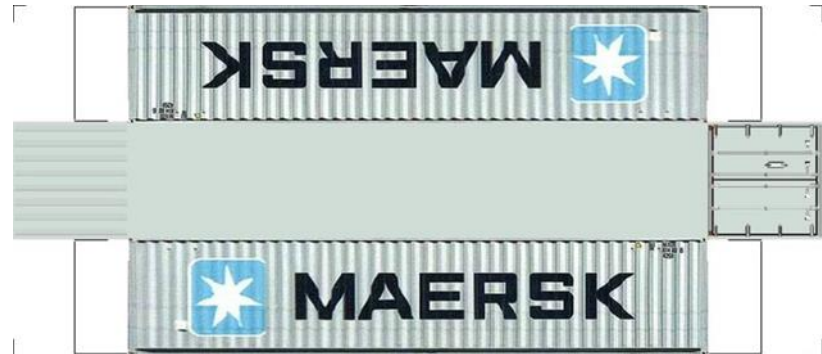

BUILD YOUR OWN (N SCALE) 40ft SHIPPING CONTAINERS

[Click to watch instructional video](#)