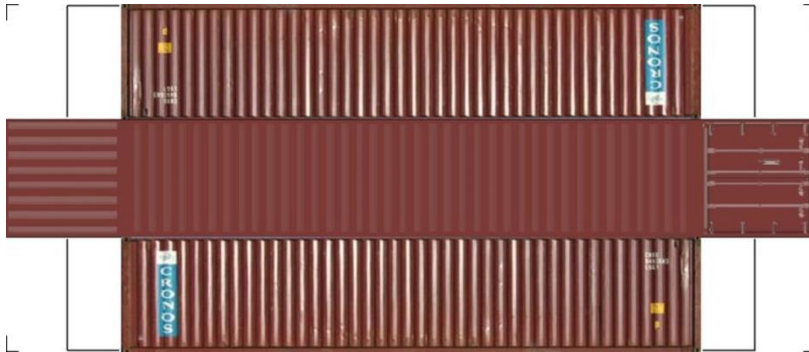

BUILD YOUR OWN (N SCALE) 40ft SHIPPING CONTAINERS

[Click to watch instructional video](#)