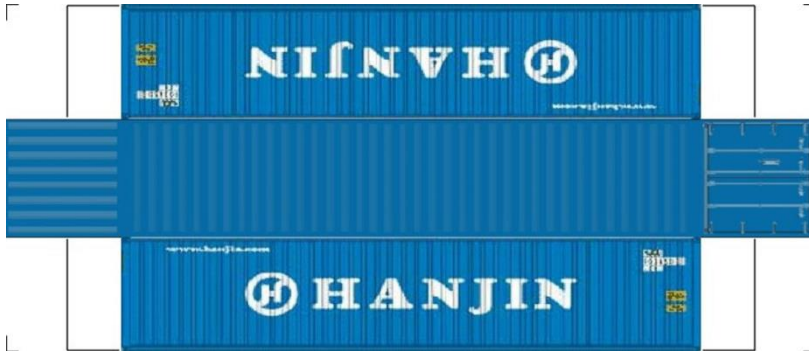

BUILD YOUR OWN (N SCALE) 40ft SHIPPING CONTAINERS

[Click to watch instructional video](#)