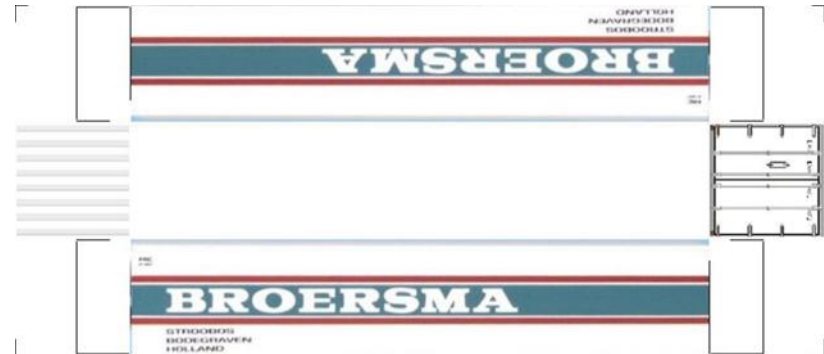

BUILD YOUR OWN (N SCALE) 40ft SHIPPING CONTAINERS

[Click to watch instructional video](#)