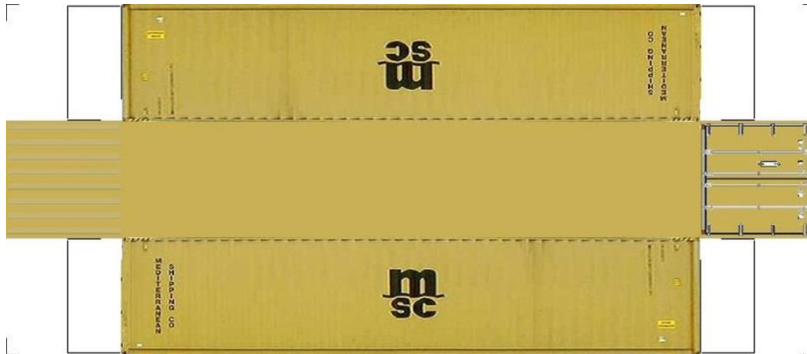

BUILD YOUR OWN (N SCALE) 40ft SHIPPING CONTAINERS

[Click to watch instructional video](#)