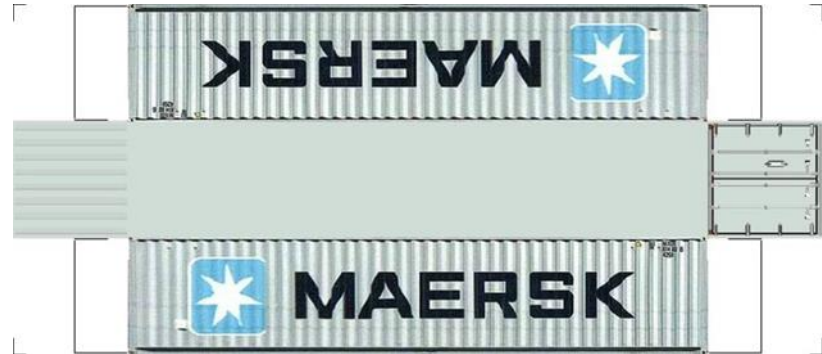

BUILD YOUR OWN (N SCALE) 40ft SHIPPING CONTAINERS

[Click to watch instructional video](#)