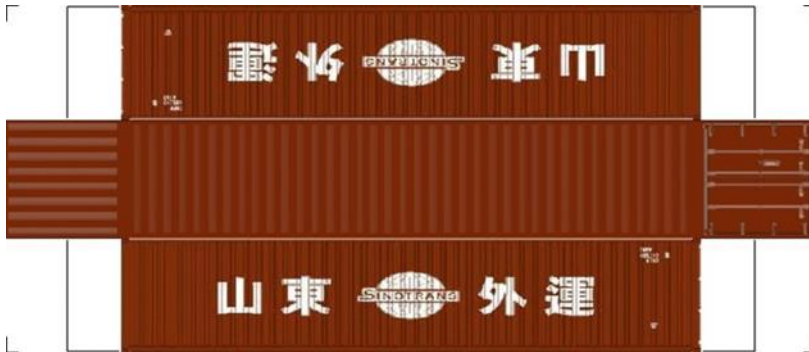

BUILD YOUR OWN (N SCALE) 40ft SHIPPING CONTAINERS

[Click to watch instructional video](#)