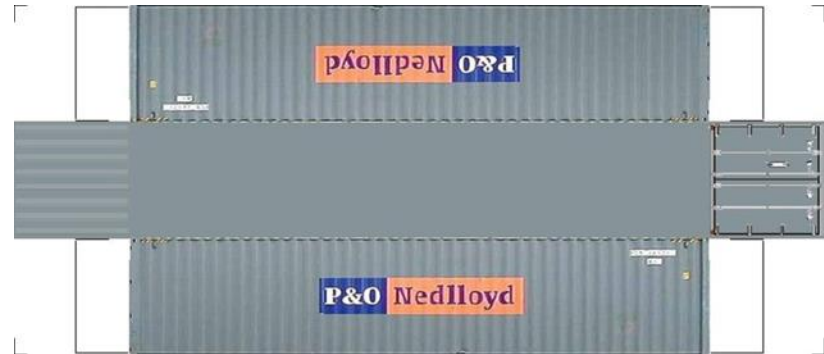

BUILD YOUR OWN (40ft SHIPPING CONTAINERS) N SCALE

Drawn By
www.krafttrains.com

BUILD YOUR OWN (N SCALE) 40ft SHIPPING CONTAINERS

[Click to watch instructional video](#)

BUILD YOUR OWN (40ft SHIPPING CONTAINERS) N SCALE