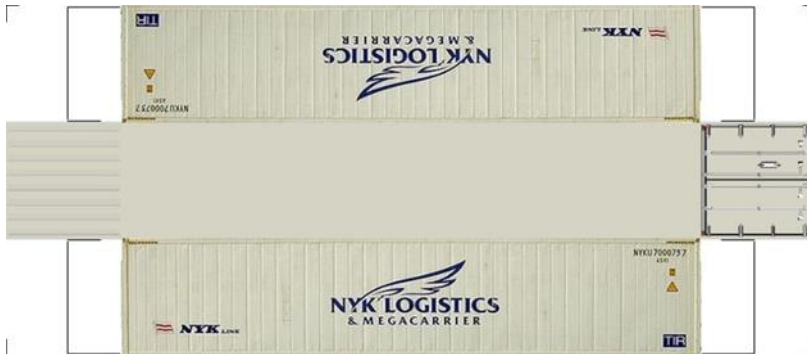

BUILD YOUR OWN (N SCALE) 40ft SHIPPING CONTAINERS

[Click to watch instructional video](#)