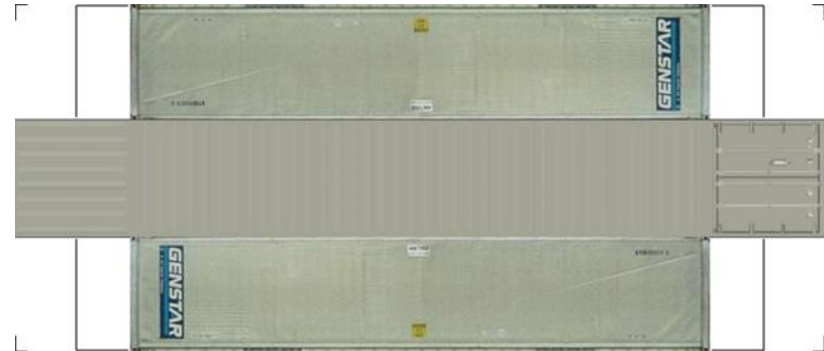

BUILD YOUR OWN (N SCALE) 40ft SHIPPING CONTAINERS

[Click to watch instructional video](#)