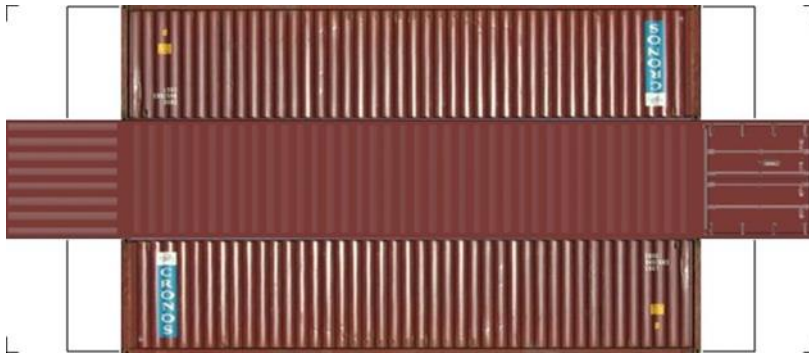

BUILD YOUR OWN (N SCALE) 40ft SHIPPING CONTAINERS

[Click to watch instructional video](#)