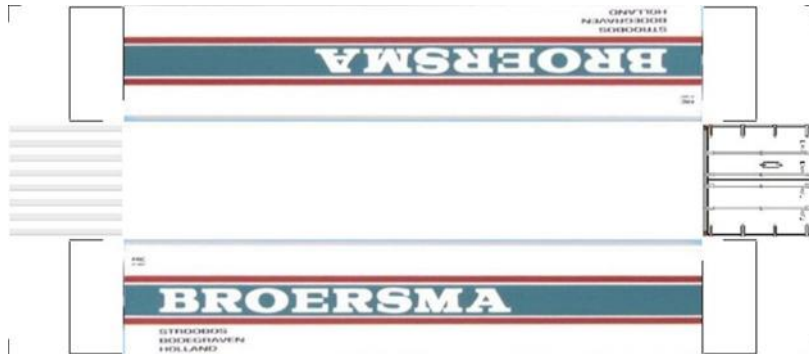

BUILD YOUR OWN (N SCALE) 40ft SHIPPING CONTAINERS

[Click to watch instructional video](#)