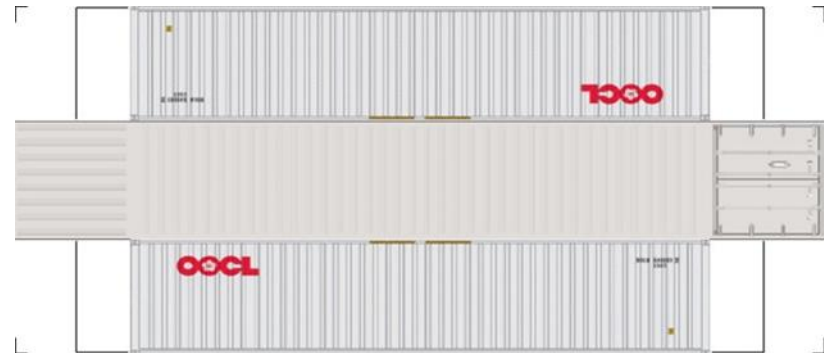

BUILD YOUR OWN (40ft SHIPPING CONTAINERS) N SCALE

Drawn By
www.krafttrains.com

BUILD YOUR OWN (N SCALE) 40ft SHIPPING CONTAINERS

[Click to watch instructional video](#)

BUILD YOUR OWN (40ft SHIPPING CONTAINERS) N SCALE