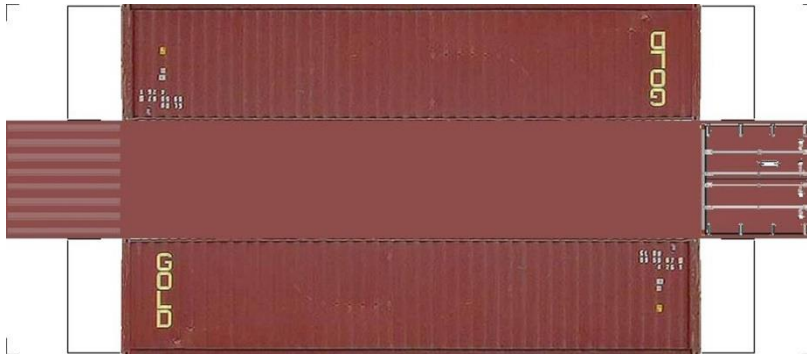

BUILD YOUR OWN (N SCALE) 40ft SHIPPING CONTAINERS

[Click to watch instructional video](#)