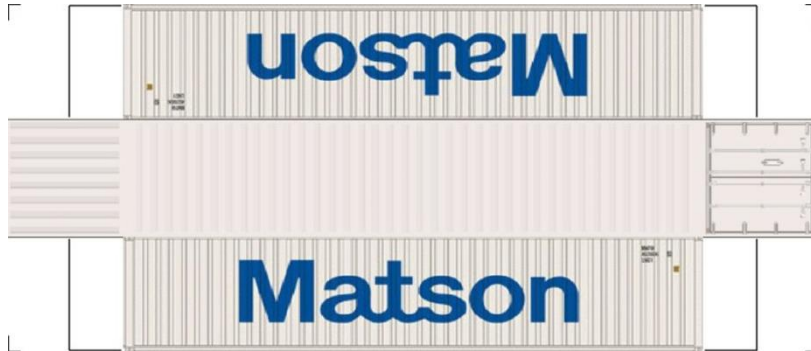

BUILD YOUR OWN (40ft SHIPPING CONTAINERS) N SCALE

Drawn By
www.krafttrains.com

BUILD YOUR OWN (N SCALE) 40ft SHIPPING CONTAINERS

[Click to watch instructional video](#)

BUILD YOUR OWN (40ft SHIPPING CONTAINERS) N SCALE