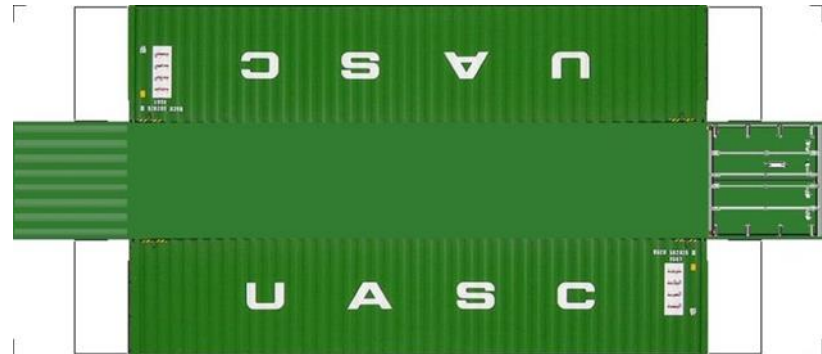

BUILD YOUR OWN (N SCALE) 40ft SHIPPING CONTAINERS

[Click to watch instructional video](#)