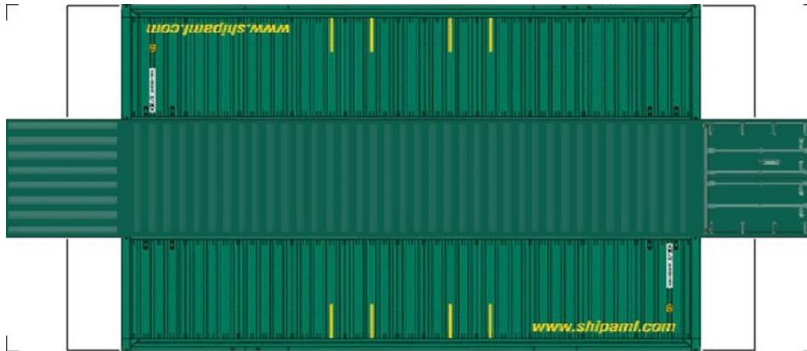

BUILD YOUR OWN (N SCALE) 40ft SHIPPING CONTAINERS

[Click to watch instructional video](#)