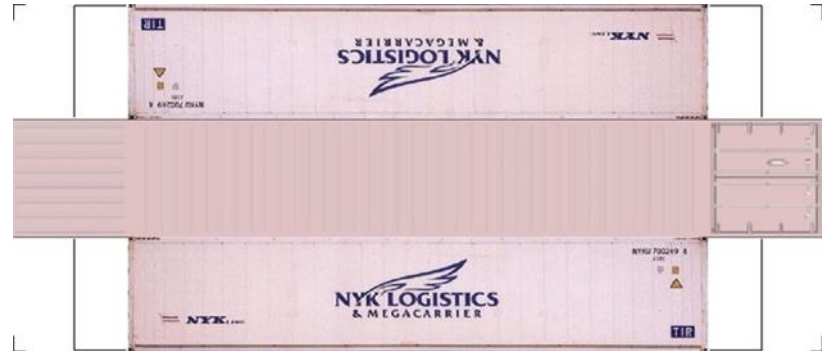

BUILD YOUR OWN (N SCALE) 40ft SHIPPING CONTAINERS

[Click to watch instructional video](#)