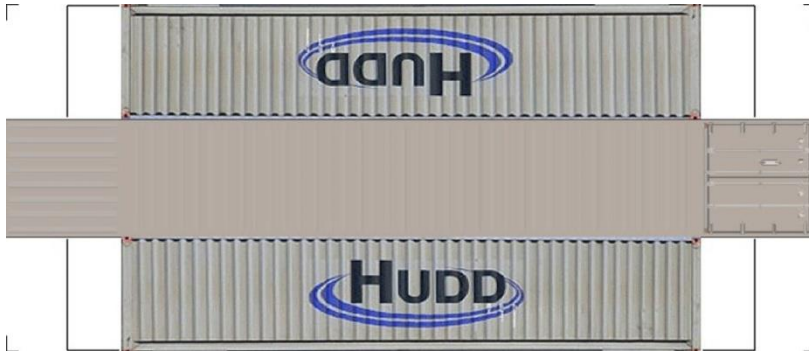

[Click to watch instructional video](#)

BUILD YOUR OWN (40ft SHIPPING CONTAINERS) N SCALE

Drawn By
www.krafttrains.com

BUILD YOUR OWN (N SCALE) 40ft SHIPPING CONTAINERS

[Click to watch instructional video](#)