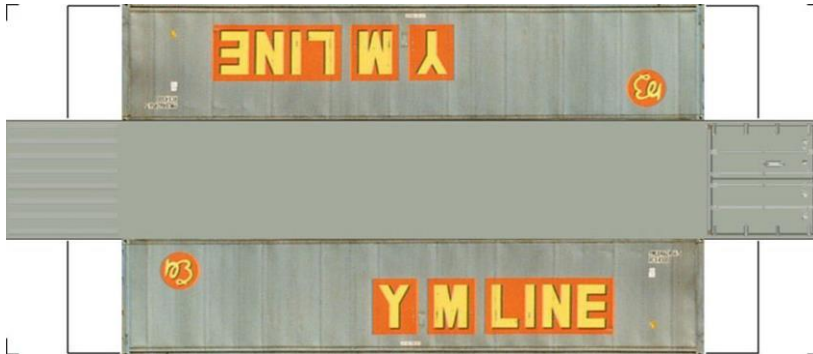

[Click to watch instructional video](#)

BUILD YOUR OWN (40ft SHIPPING CONTAINERS) N SCALE

Drawn By
www.krafttrains.com

BUILD YOUR OWN (N SCALE) 40ft SHIPPING CONTAINERS

[Click to watch instructional video](#)