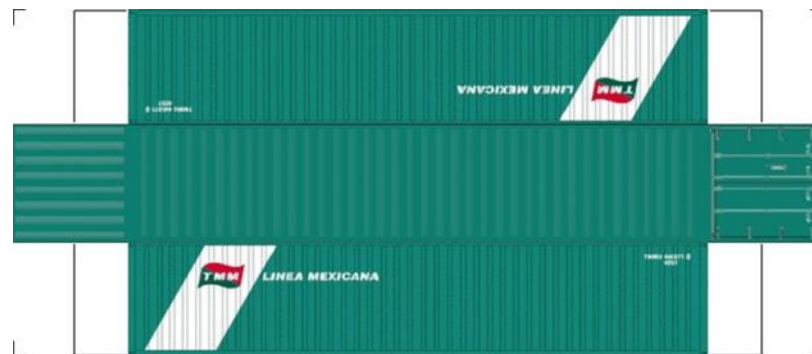

[Click to watch instructional video](#)

BUILD YOUR OWN (40ft SHIPPING CONTAINERS) N SCALE

Drawn By
www.krafttrains.com

BUILD YOUR OWN (N SCALE) 40ft SHIPPING CONTAINERS

[Click to watch instructional video](#)