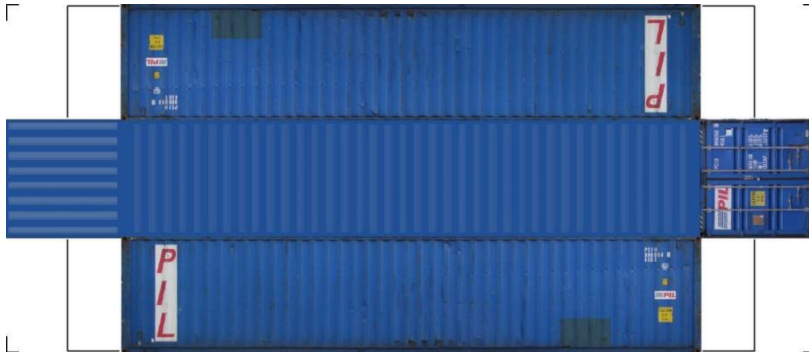

BUILD YOUR OWN (N SCALE) 40ft SHIPPING CONTAINERS

[Click to watch instructional video](#)