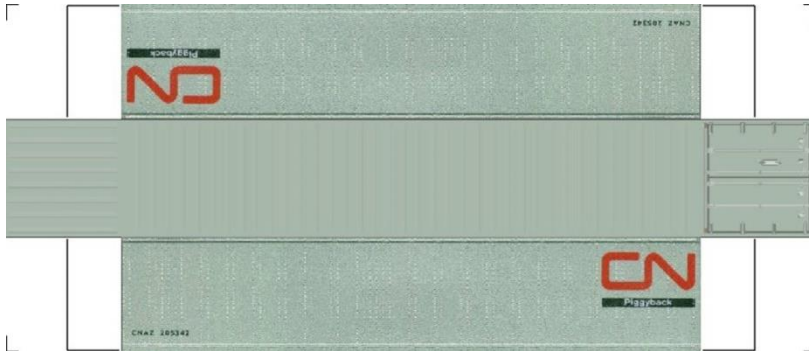

BUILD YOUR OWN (N SCALE) 40ft SHIPPING CONTAINERS

[Click to watch instructional video](#)