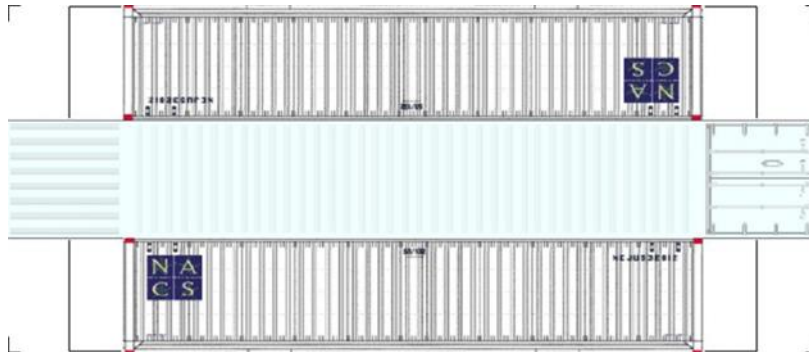

[Click to watch instructional video](#)

BUILD YOUR OWN (40ft SHIPPING CONTAINERS) N SCALE

Drawn By
www.krafttrains.com

BUILD YOUR OWN (N SCALE) 40ft SHIPPING CONTAINERS

[Click to watch instructional video](#)