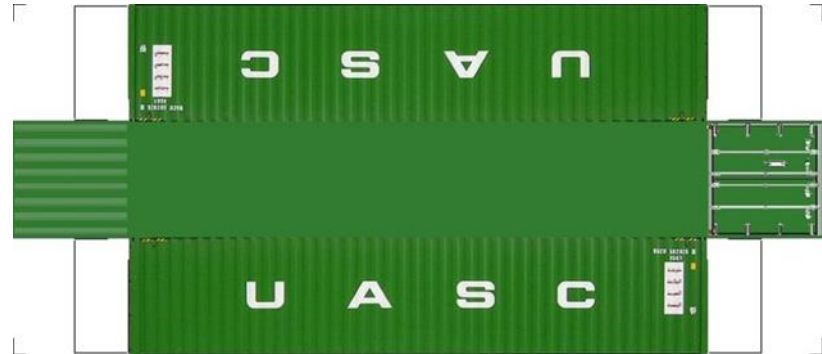

BUILD YOUR OWN (N SCALE) 40ft SHIPPING CONTAINERS

[Click to watch instructional video](#)