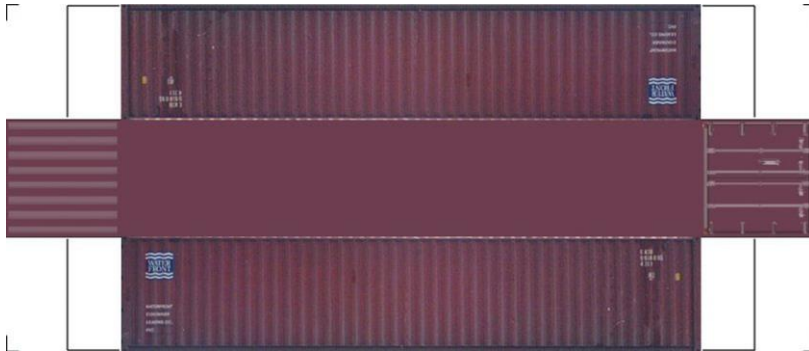

BUILD YOUR OWN (N SCALE) 40ft SHIPPING CONTAINERS

[Click to watch instructional video](#)