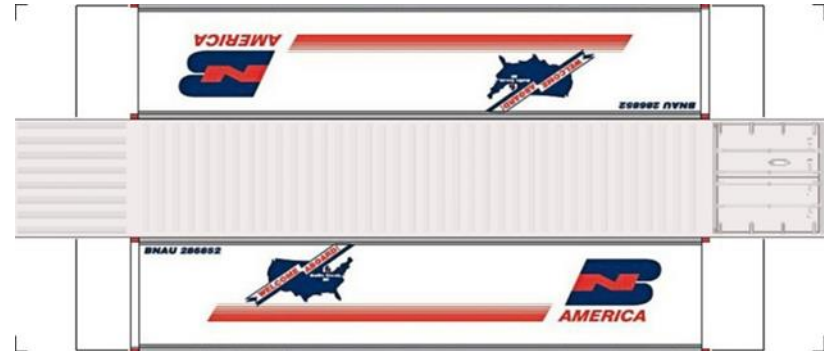

BUILD YOUR OWN (40ft SHIPPING CONTAINERS) N SCALE

Drawn By
www.krafttrains.com

BUILD YOUR OWN (N SCALE) 40ft SHIPPING CONTAINERS

[Click to watch instructional video](#)

BUILD YOUR OWN (40ft SHIPPING CONTAINERS) N SCALE