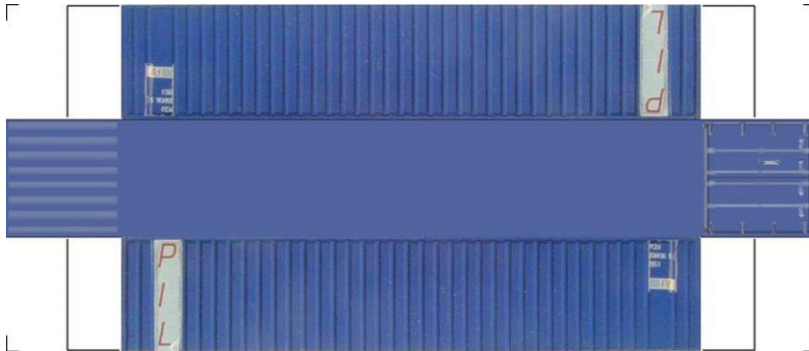

BUILD YOUR OWN (N SCALE) 40ft SHIPPING CONTAINERS

[Click to watch instructional video](#)