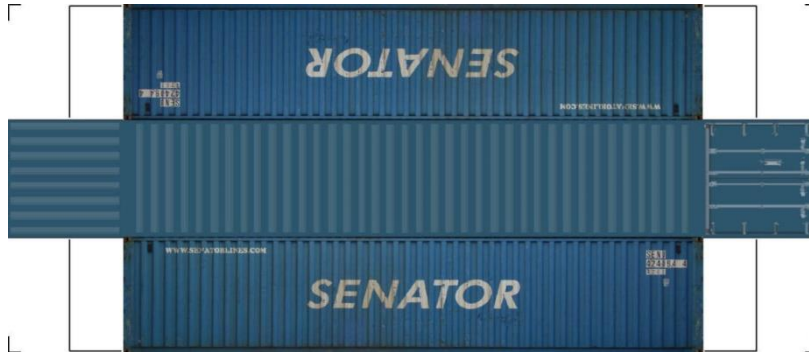

[Click to watch instructional video](#)

BUILD YOUR OWN (40ft SHIPPING CONTAINERS) N SCALE

Drawn By
www.krafttrains.com

BUILD YOUR OWN (N SCALE) 40ft SHIPPING CONTAINERS

[Click to watch instructional video](#)