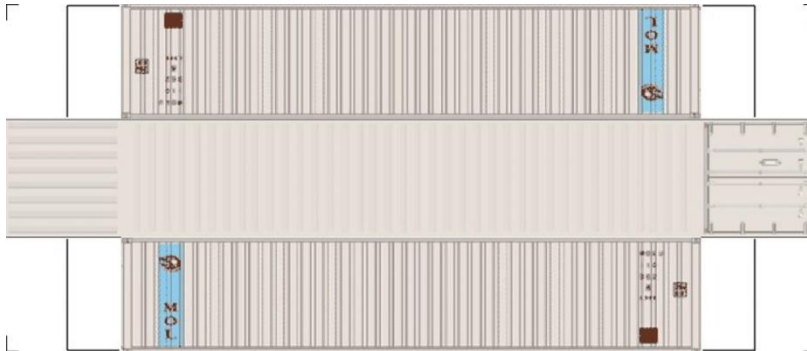

BUILD YOUR OWN (N SCALE) 40ft SHIPPING CONTAINERS

[Click to watch instructional video](#)