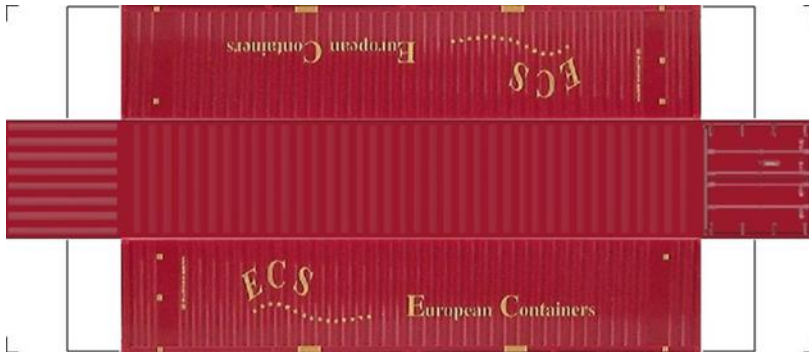

BUILD YOUR OWN (N SCALE) 40ft SHIPPING CONTAINERS

[Click to watch instructional video](#)