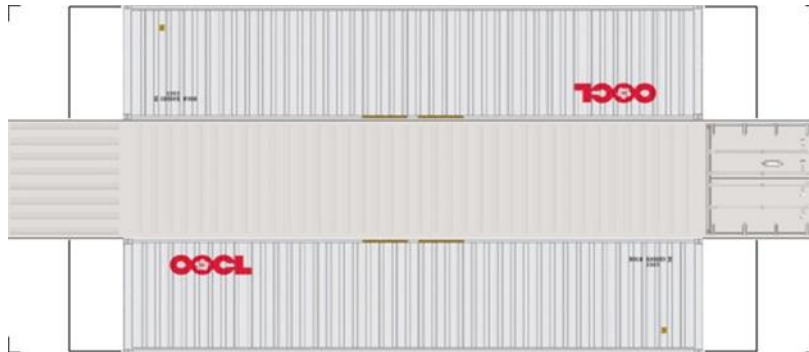

BUILD YOUR OWN (40ft SHIPPING CONTAINERS) N SCALE

Drawn By
www.krafttrains.com

BUILD YOUR OWN (N SCALE) 40ft SHIPPING CONTAINERS

[Click to watch instructional video](#)

BUILD YOUR OWN (40ft SHIPPING CONTAINERS) N SCALE