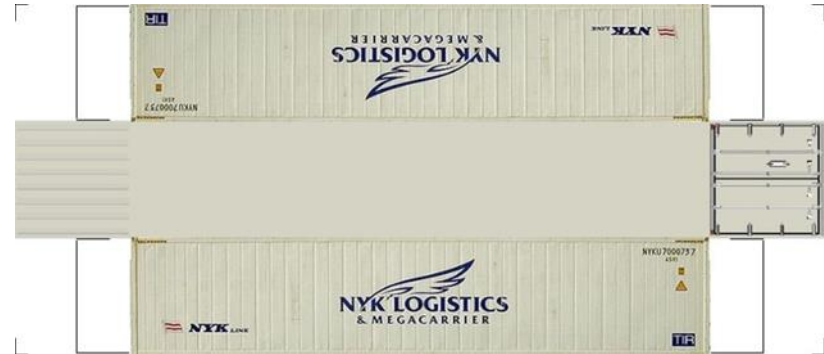

BUILD YOUR OWN (N SCALE) 40ft SHIPPING CONTAINERS

[Click to watch instructional video](#)