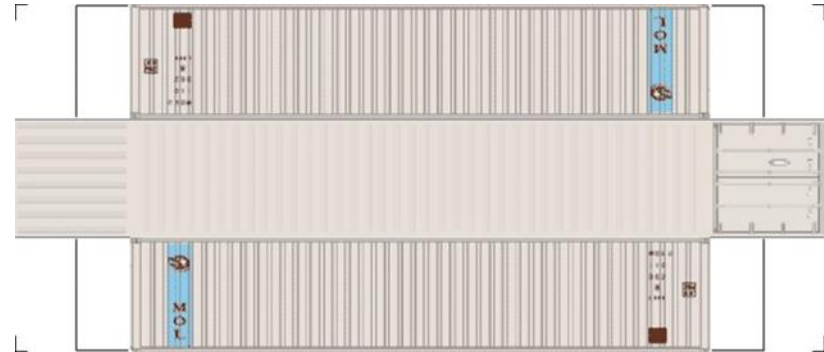

BUILD YOUR OWN (N SCALE) 40ft SHIPPING CONTAINERS

[Click to watch instructional video](#)