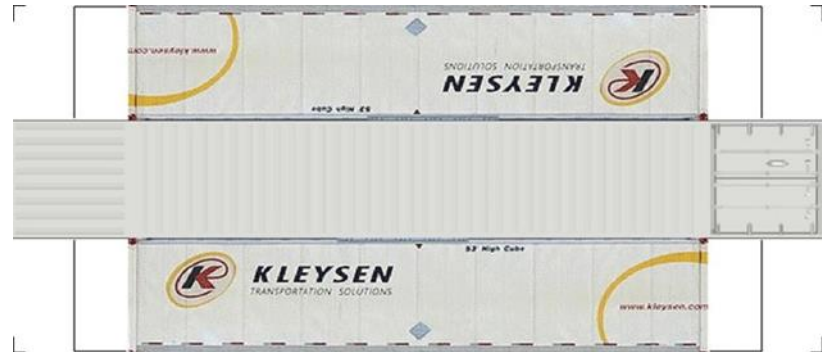

BUILD YOUR OWN (40ft SHIPPING CONTAINERS) N SCALE

Drawn By
www.krafttrains.com

BUILD YOUR OWN (N SCALE) 40ft SHIPPING CONTAINERS

[Click to watch instructional video](#)

BUILD YOUR OWN (40ft SHIPPING CONTAINERS) N SCALE