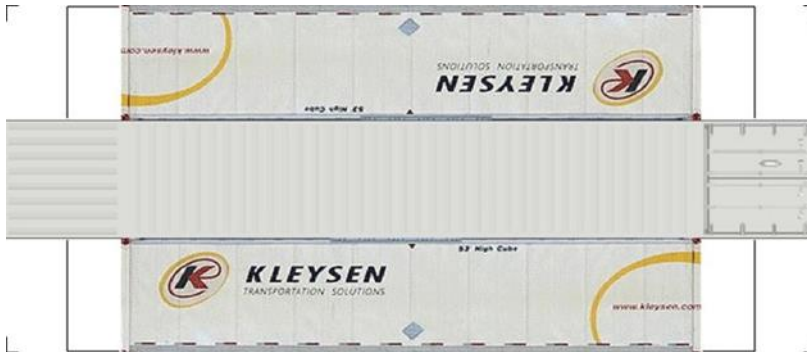

BUILD YOUR OWN (40ft SHIPPING CONTAINERS) N SCALE

Drawn By
www.krafttrains.com

BUILD YOUR OWN (N SCALE) 40ft SHIPPING CONTAINERS

[Click to watch instructional video](#)

BUILD YOUR OWN (40ft SHIPPING CONTAINERS) N SCALE