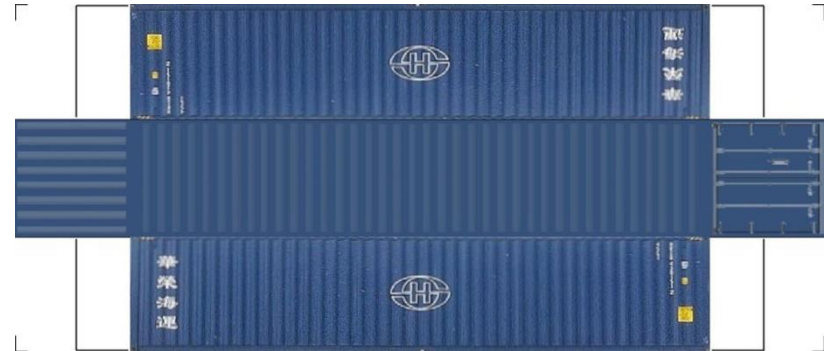

BUILD YOUR OWN (N SCALE) 40ft SHIPPING CONTAINERS

[Click to watch instructional video](#)