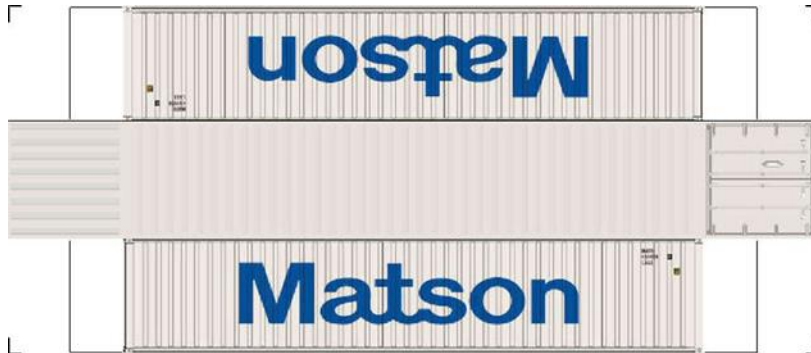

[Click to watch instructional video](#)

BUILD YOUR OWN (40ft SHIPPING CONTAINERS) N SCALE

Drawn By
www.krafttrains.com

BUILD YOUR OWN (N SCALE) 40ft SHIPPING CONTAINERS

[Click to watch instructional video](#)