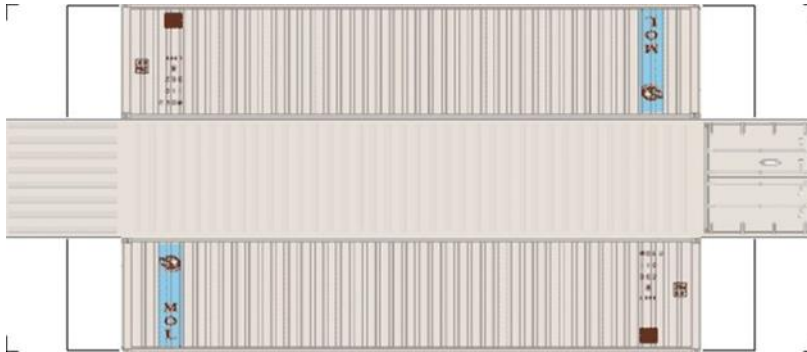

BUILD YOUR OWN (N SCALE) 40ft SHIPPING CONTAINERS

[Click to watch instructional video](#)