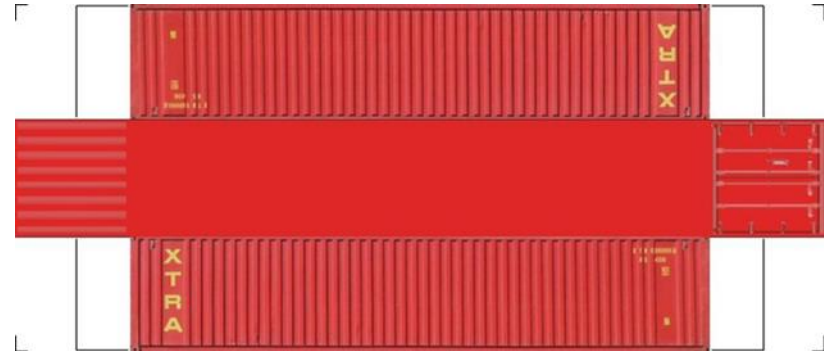

BUILD YOUR OWN (N SCALE) 40ft SHIPPING CONTAINERS

[Click to watch instructional video](#)