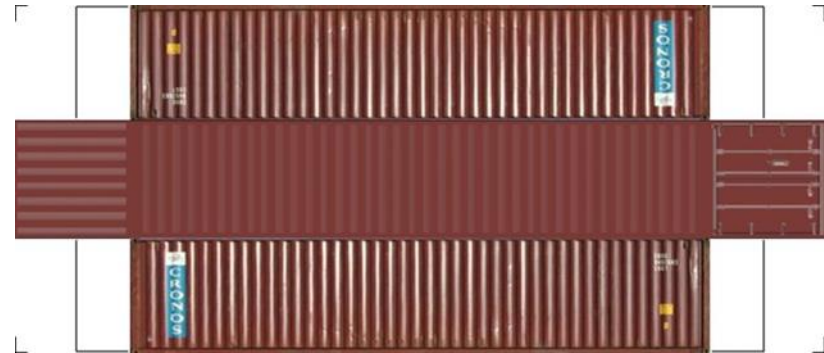

BUILD YOUR OWN (N SCALE) 40ft SHIPPING CONTAINERS

[Click to watch instructional video](#)