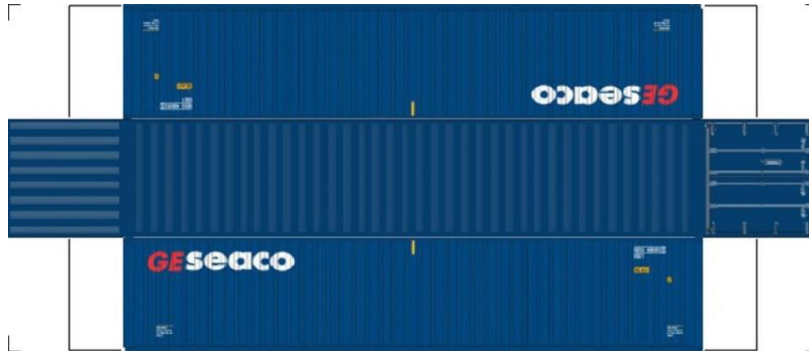

BUILD YOUR OWN (N SCALE) 40ft SHIPPING CONTAINERS

[Click to watch instructional video](#)