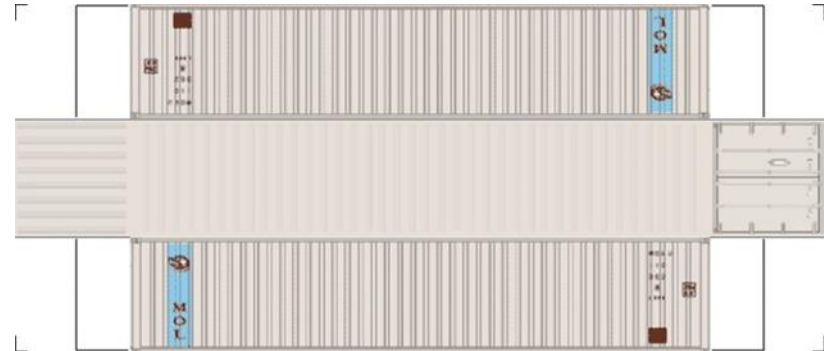

BUILD YOUR OWN (N SCALE) 40ft SHIPPING CONTAINERS

[Click to watch instructional video](#)