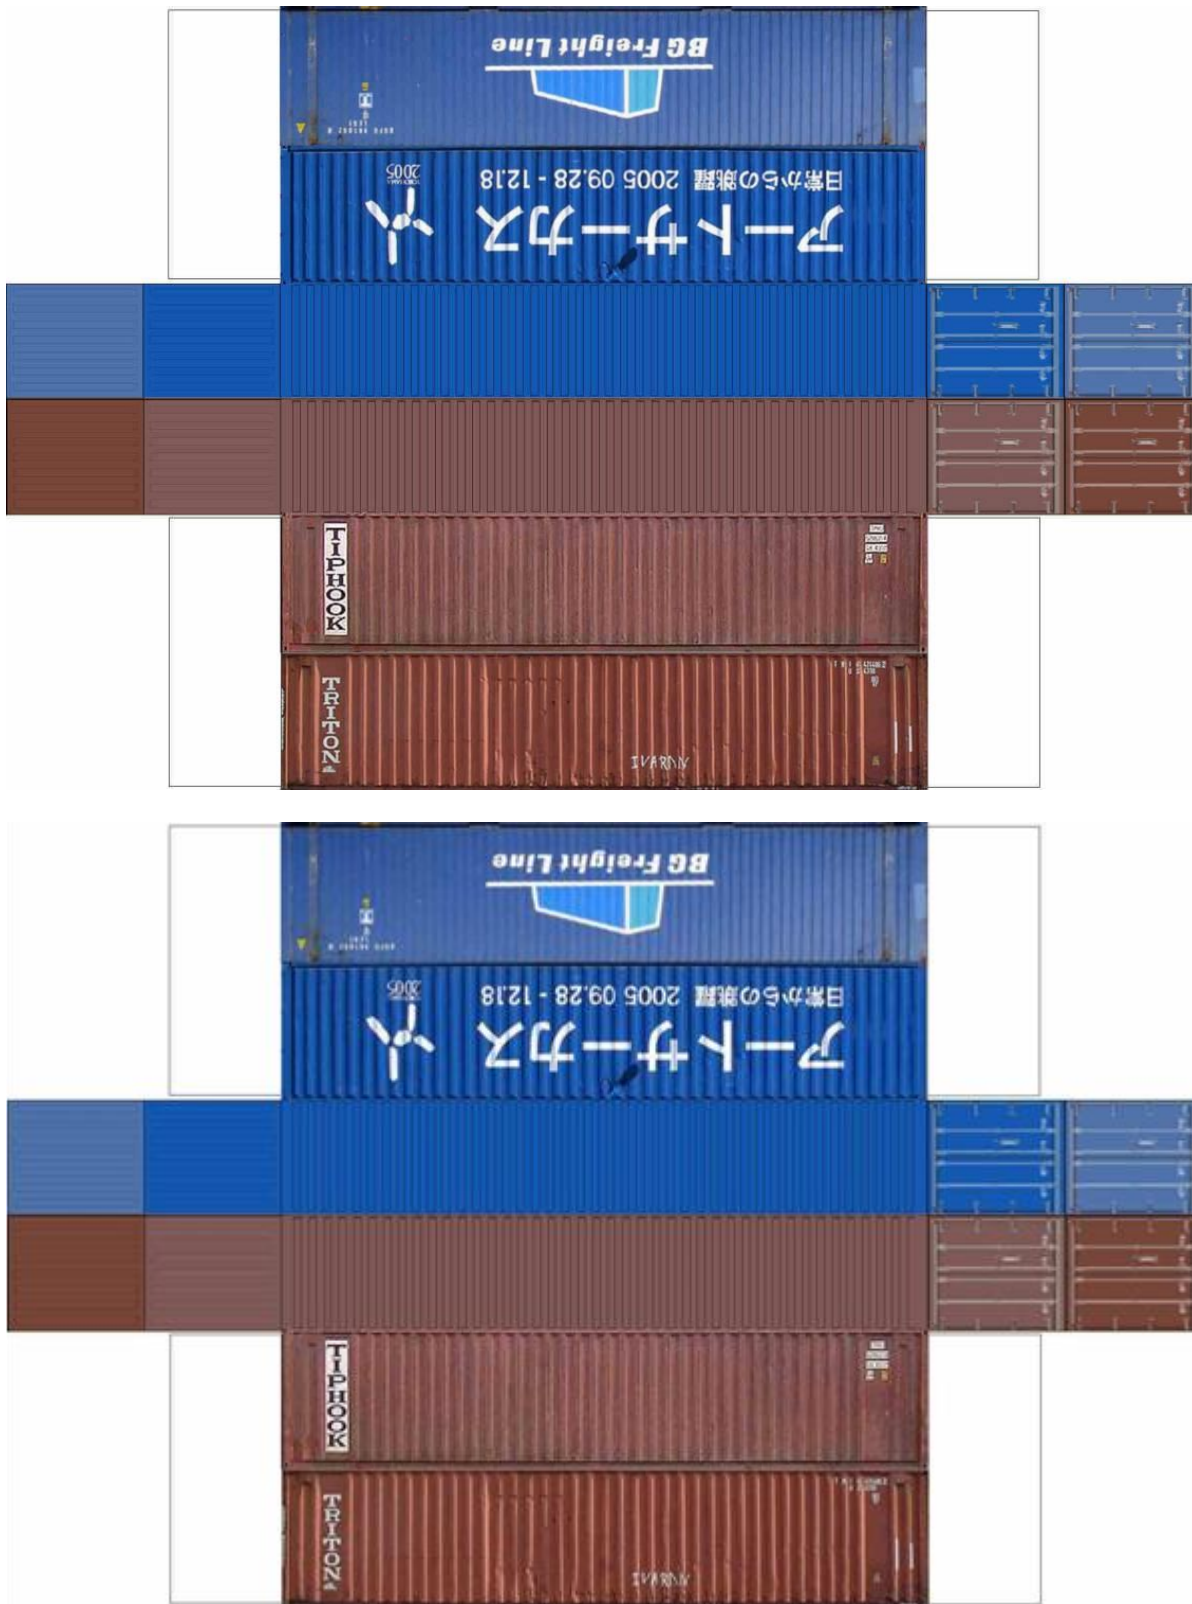

BUILD YOUR OWN (45ft STACK HIGH CUBE CONTAINERS 4 in 1) N SCALE

Drawn By
www.krafttrains.com

BUILD YOUR OWN (45ft STACK HIGH CUBE CONTAINERS 4 in 1) N SCALE

[Click to watch instructional video](#)

BUILD YOUR OWN (45ft STACK HIGH CUBE CONTAINERS 4 in 1) N SCALE