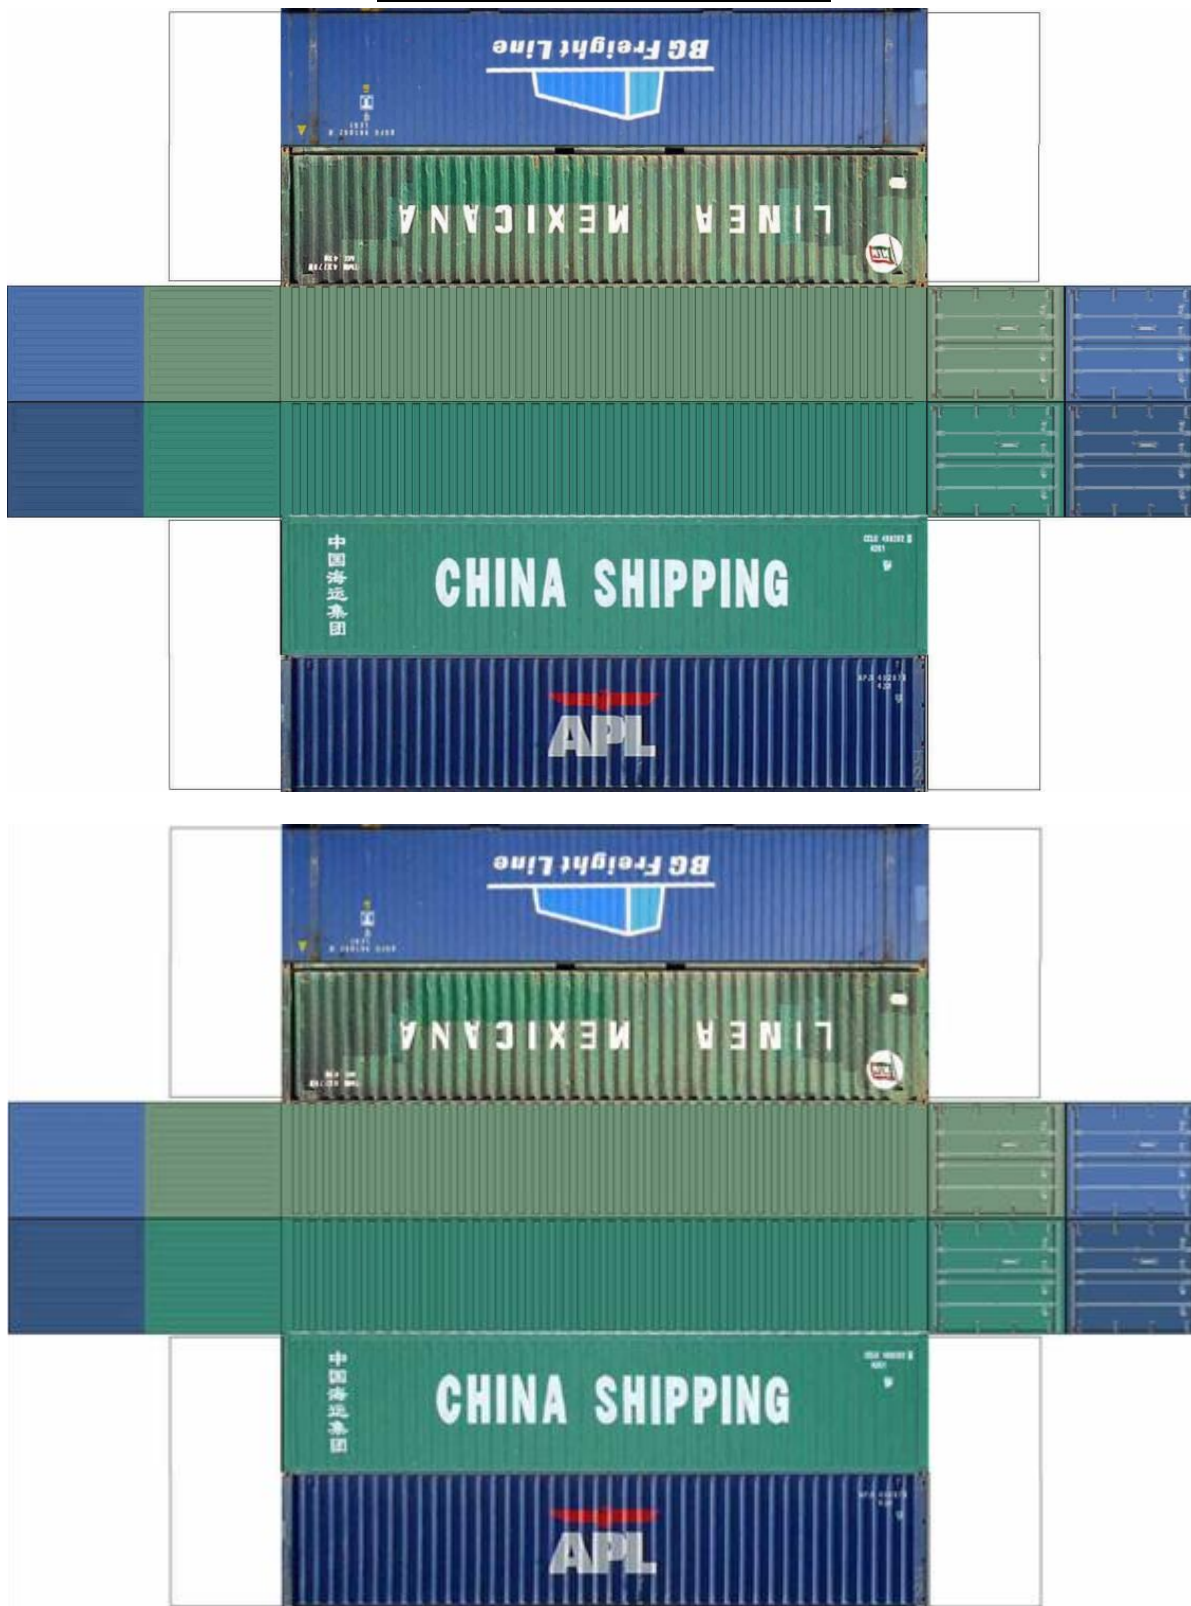

BUILD YOUR OWN (45ft STACK HIGH CUBE CONTAINERS 4 in 1) N SCALE

[Click to watch instructional video](#)

BUILD YOUR OWN (45ft STACK HIGH CUBE CONTAINERS 4 in 1) N SCALE

Drawn By
www.krafttrains.com