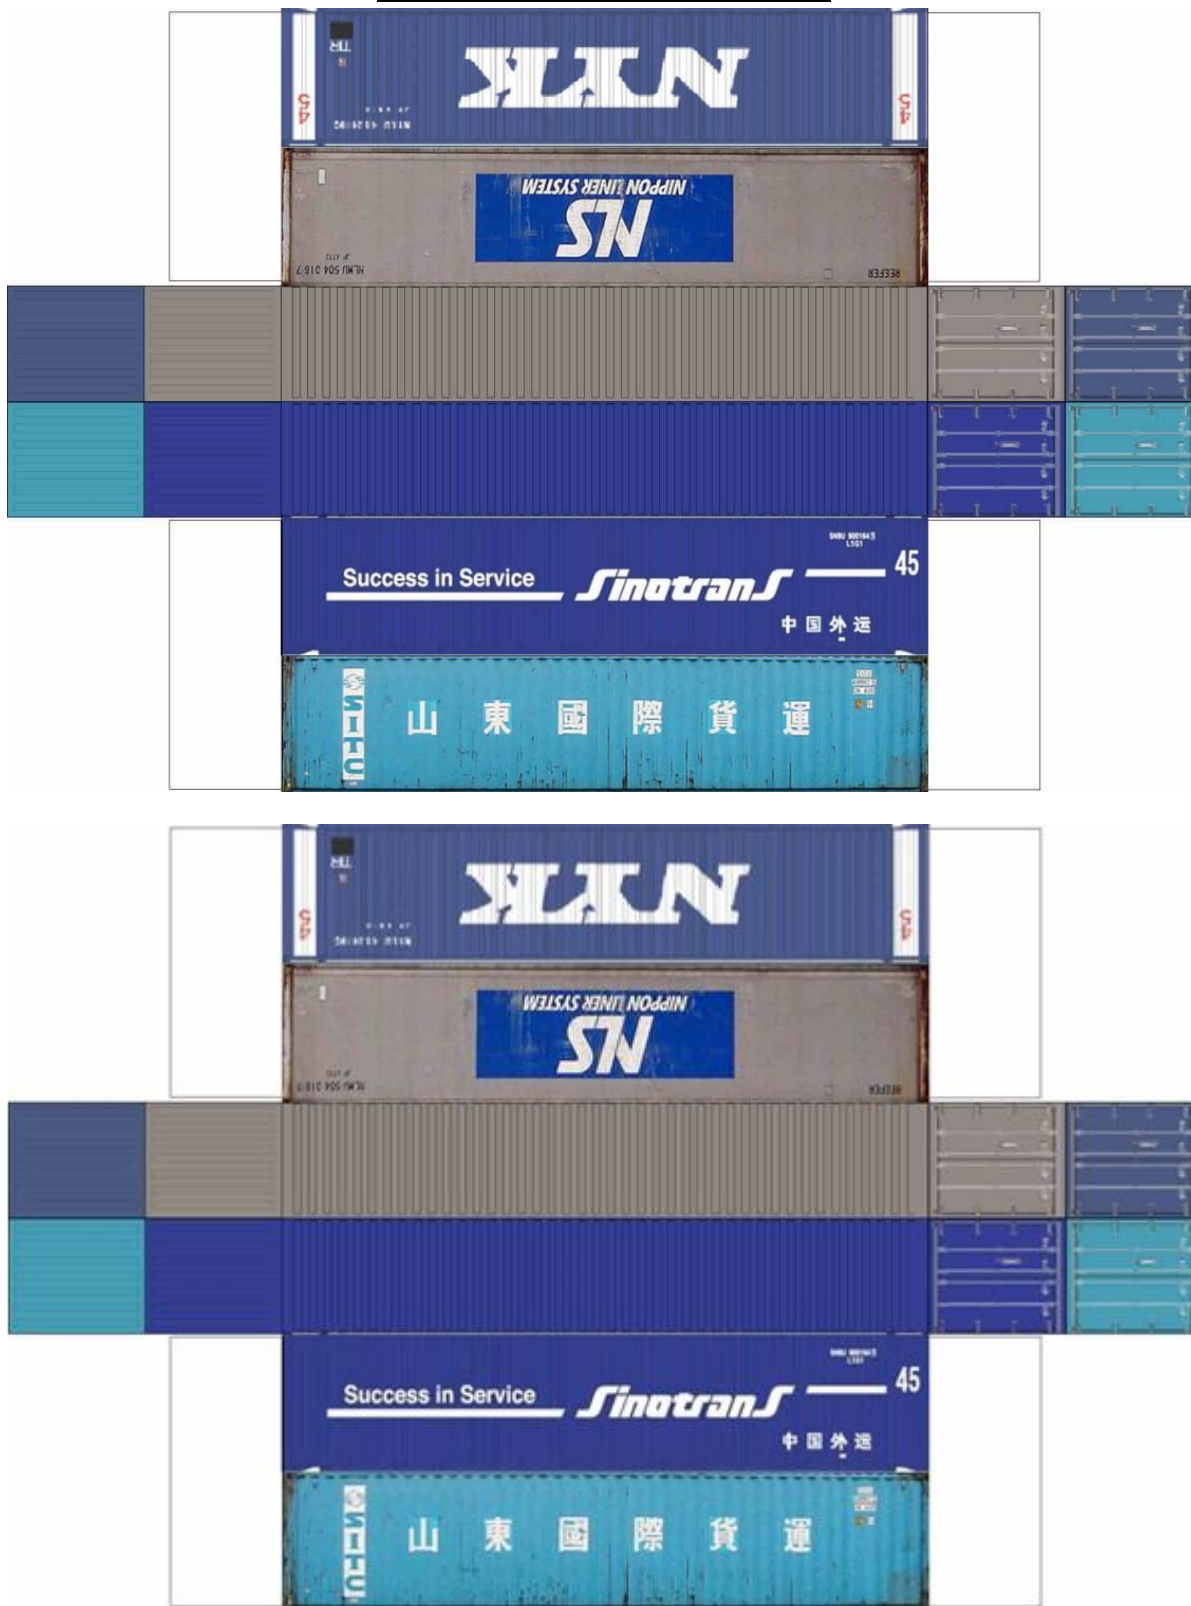

[Click to watch instructional video](#)

BUILD YOUR OWN (45ft STACK HIGH CUBE CONTAINERS 4 in 1) N SCALE

Drawn By
www.krafttrains.com

BUILD YOUR OWN (45ft STACK HIGH CUBE CONTAINERS 4 in 1) N SCALE

[Click to watch instructional video](#)