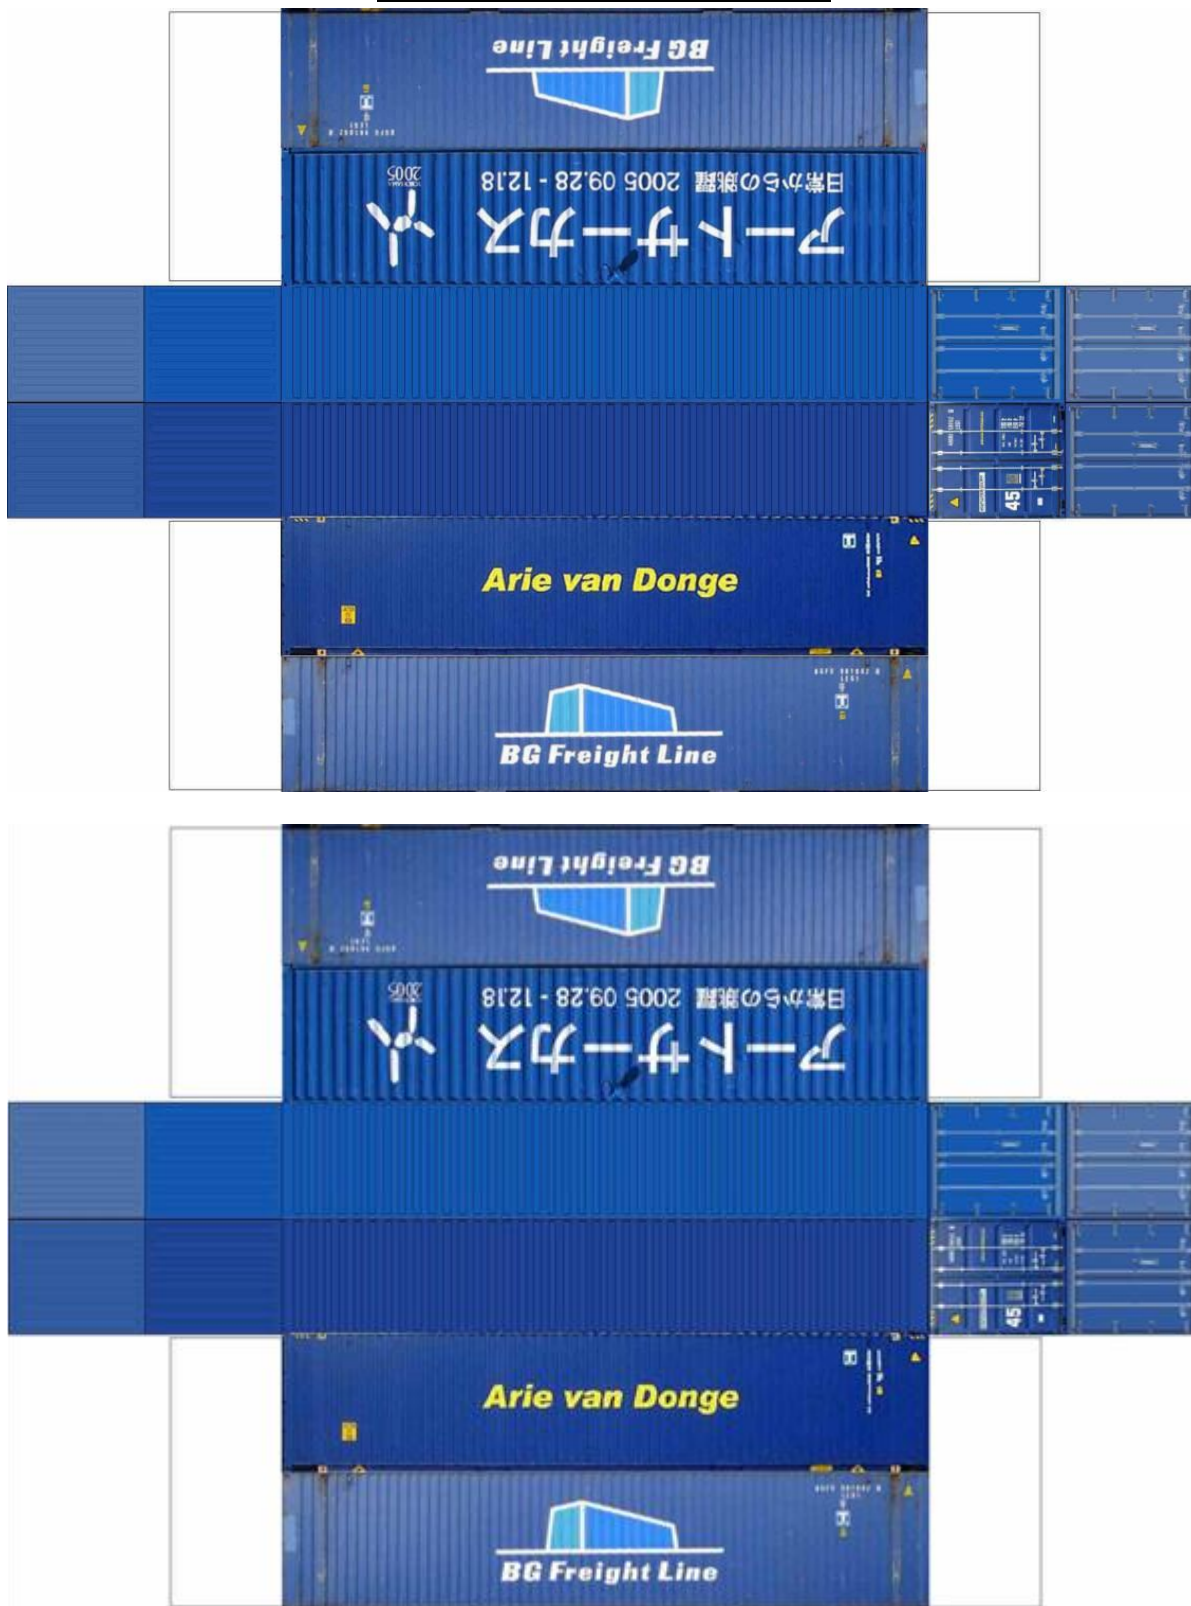

BUILD YOUR OWN (45ft STACK HIGH CUBE CONTAINERS 4 in 1) N SCALE

Drawn By
www.krafttrains.com

BUILD YOUR OWN (45ft STACK HIGH CUBE CONTAINERS 4 in 1) N SCALE

[Click to watch instructional video](#)

BUILD YOUR OWN (45ft STACK HIGH CUBE CONTAINERS 4 in 1) N SCALE