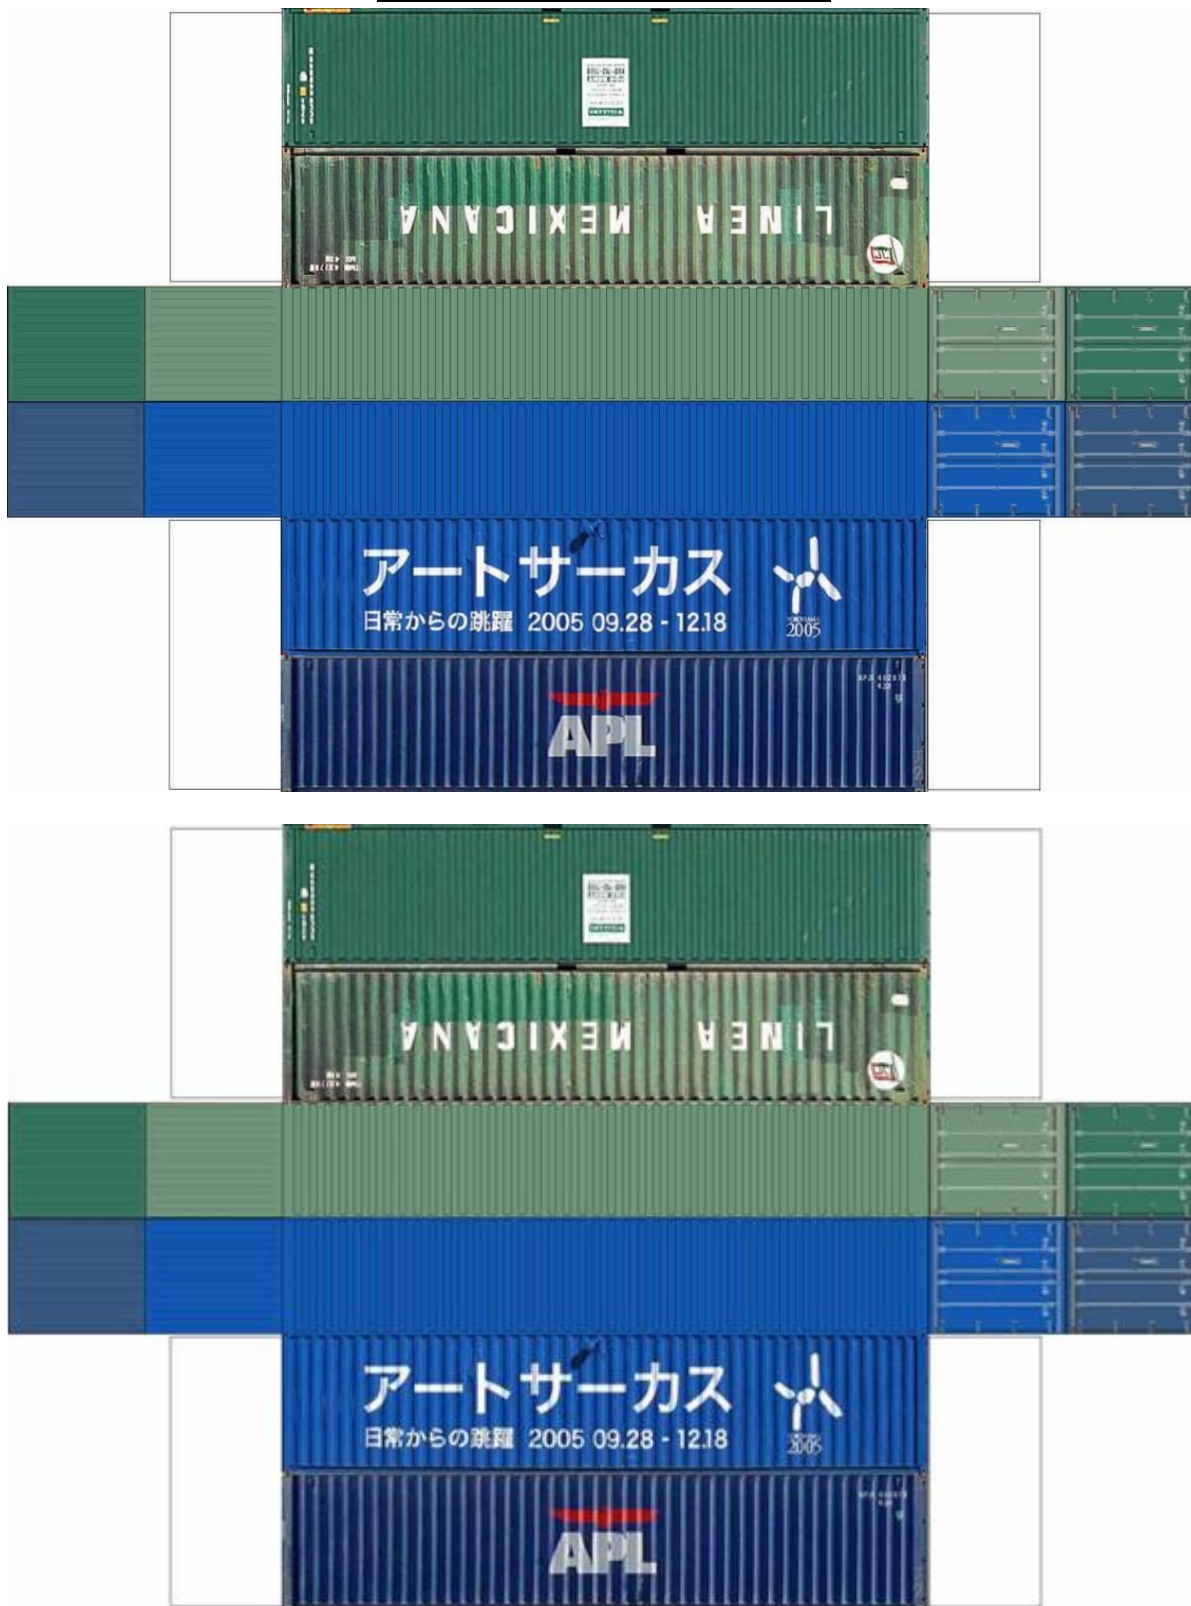

BUILD YOUR OWN (45ft STACK HIGH CUBE CONTAINERS 4 in 1) N SCALE

Drawn By
www.krafttrains.com

BUILD YOUR OWN (45ft STACK HIGH CUBE CONTAINERS 4 in 1) N SCALE

[Click to watch instructional video](#)

BUILD YOUR OWN (45ft STACK HIGH CUBE CONTAINERS 4 in 1) N SCALE