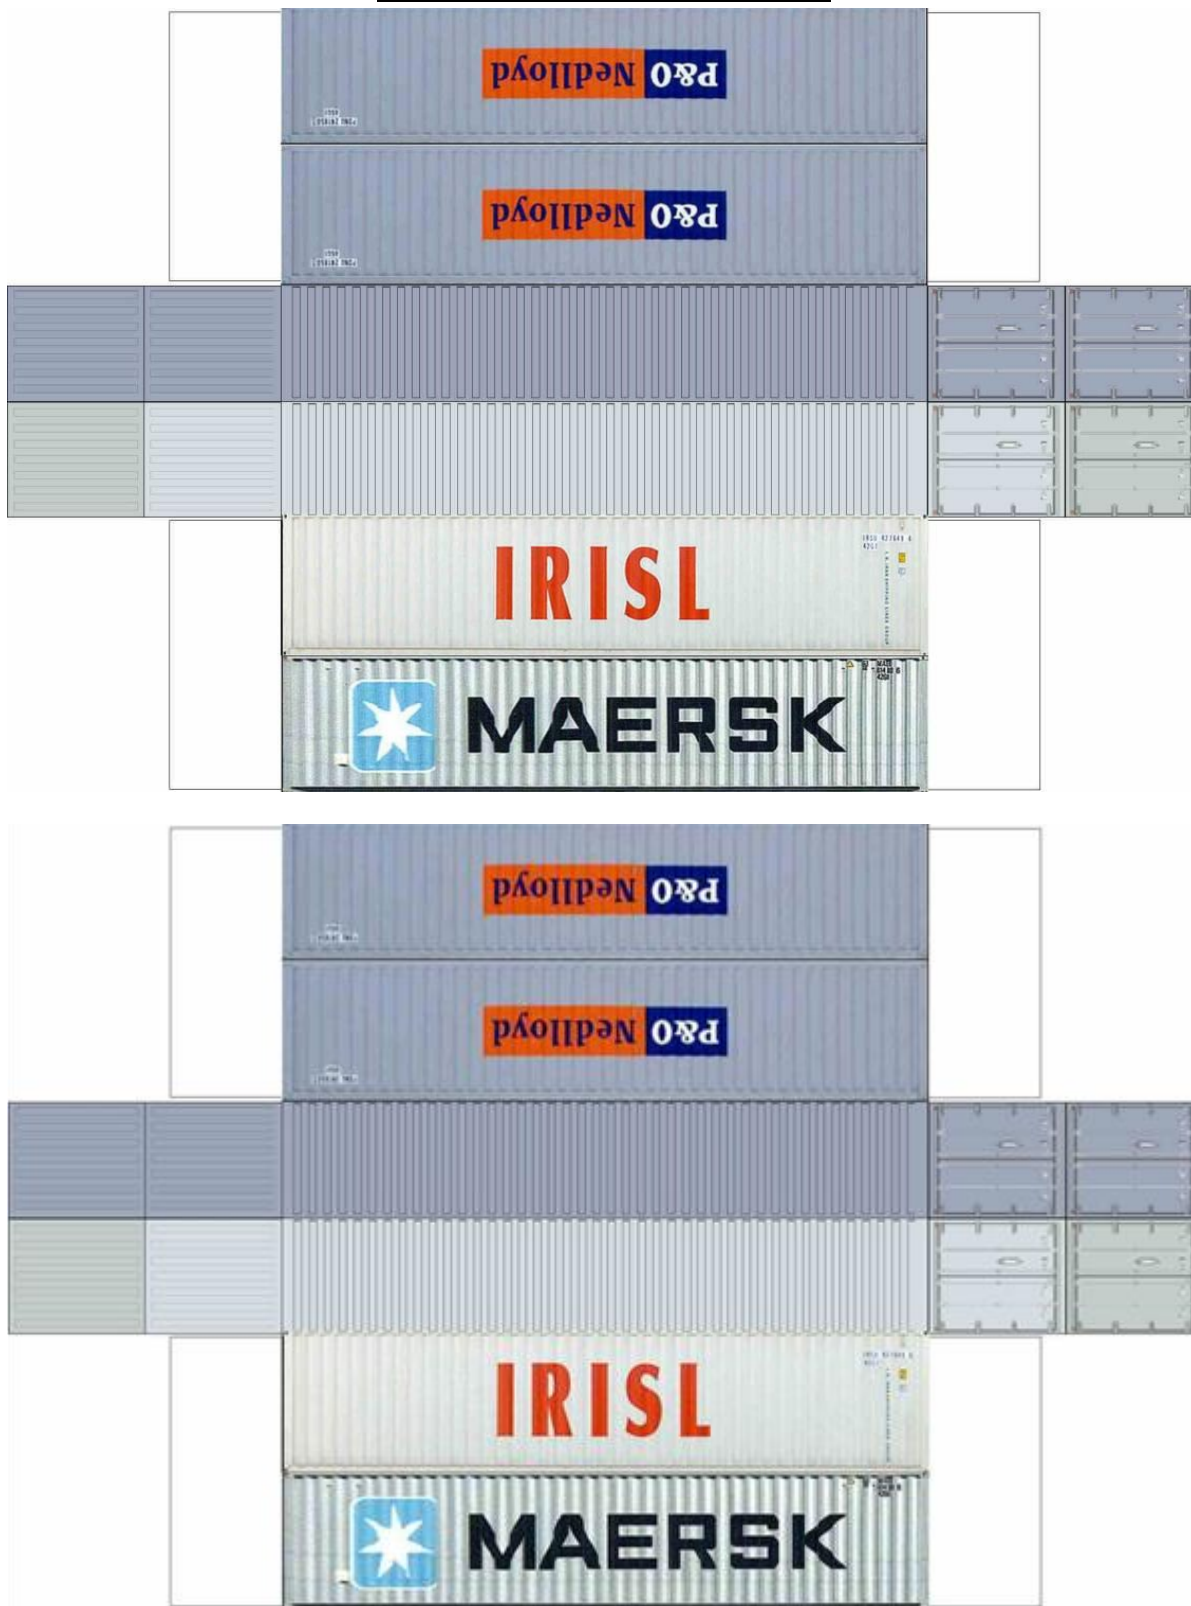

BUILD YOUR OWN (45ft STACK HIGH CUBE CONTAINERS 4 in 1) N SCALE

Drawn By
www.krafttrains.com

BUILD YOUR OWN (45ft STACK HIGH CUBE CONTAINERS 4 in 1) N SCALE

[Click to watch instructional video](#)

BUILD YOUR OWN (45ft STACK HIGH CUBE CONTAINERS 4 in 1) N SCALE