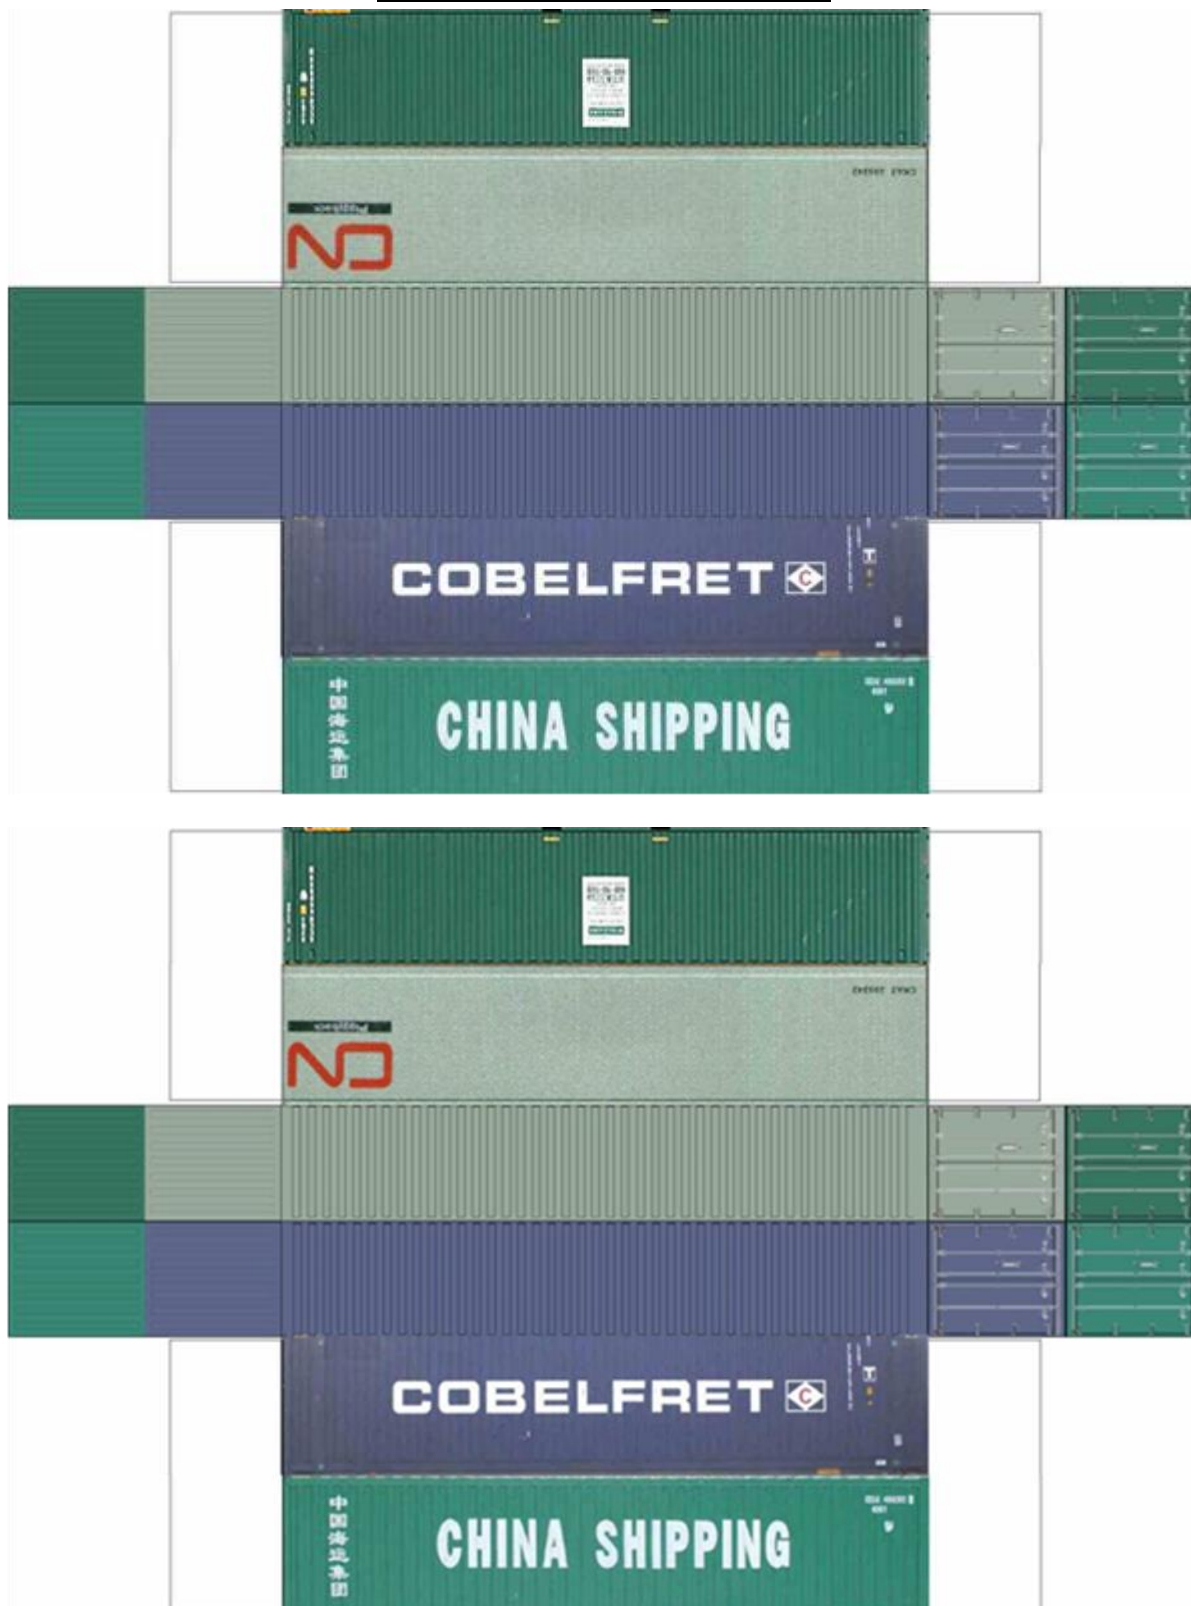

BUILD YOUR OWN (45ft STACK HIGH CUBE CONTAINERS 4 in 1) N SCALE

Drawn By
www.krafttrains.com

BUILD YOUR OWN (45ft STACK HIGH CUBE CONTAINERS 4 in 1) N SCALE

[Click to watch instructional video](#)

BUILD YOUR OWN (45ft STACK HIGH CUBE CONTAINERS 4 in 1) N SCALE