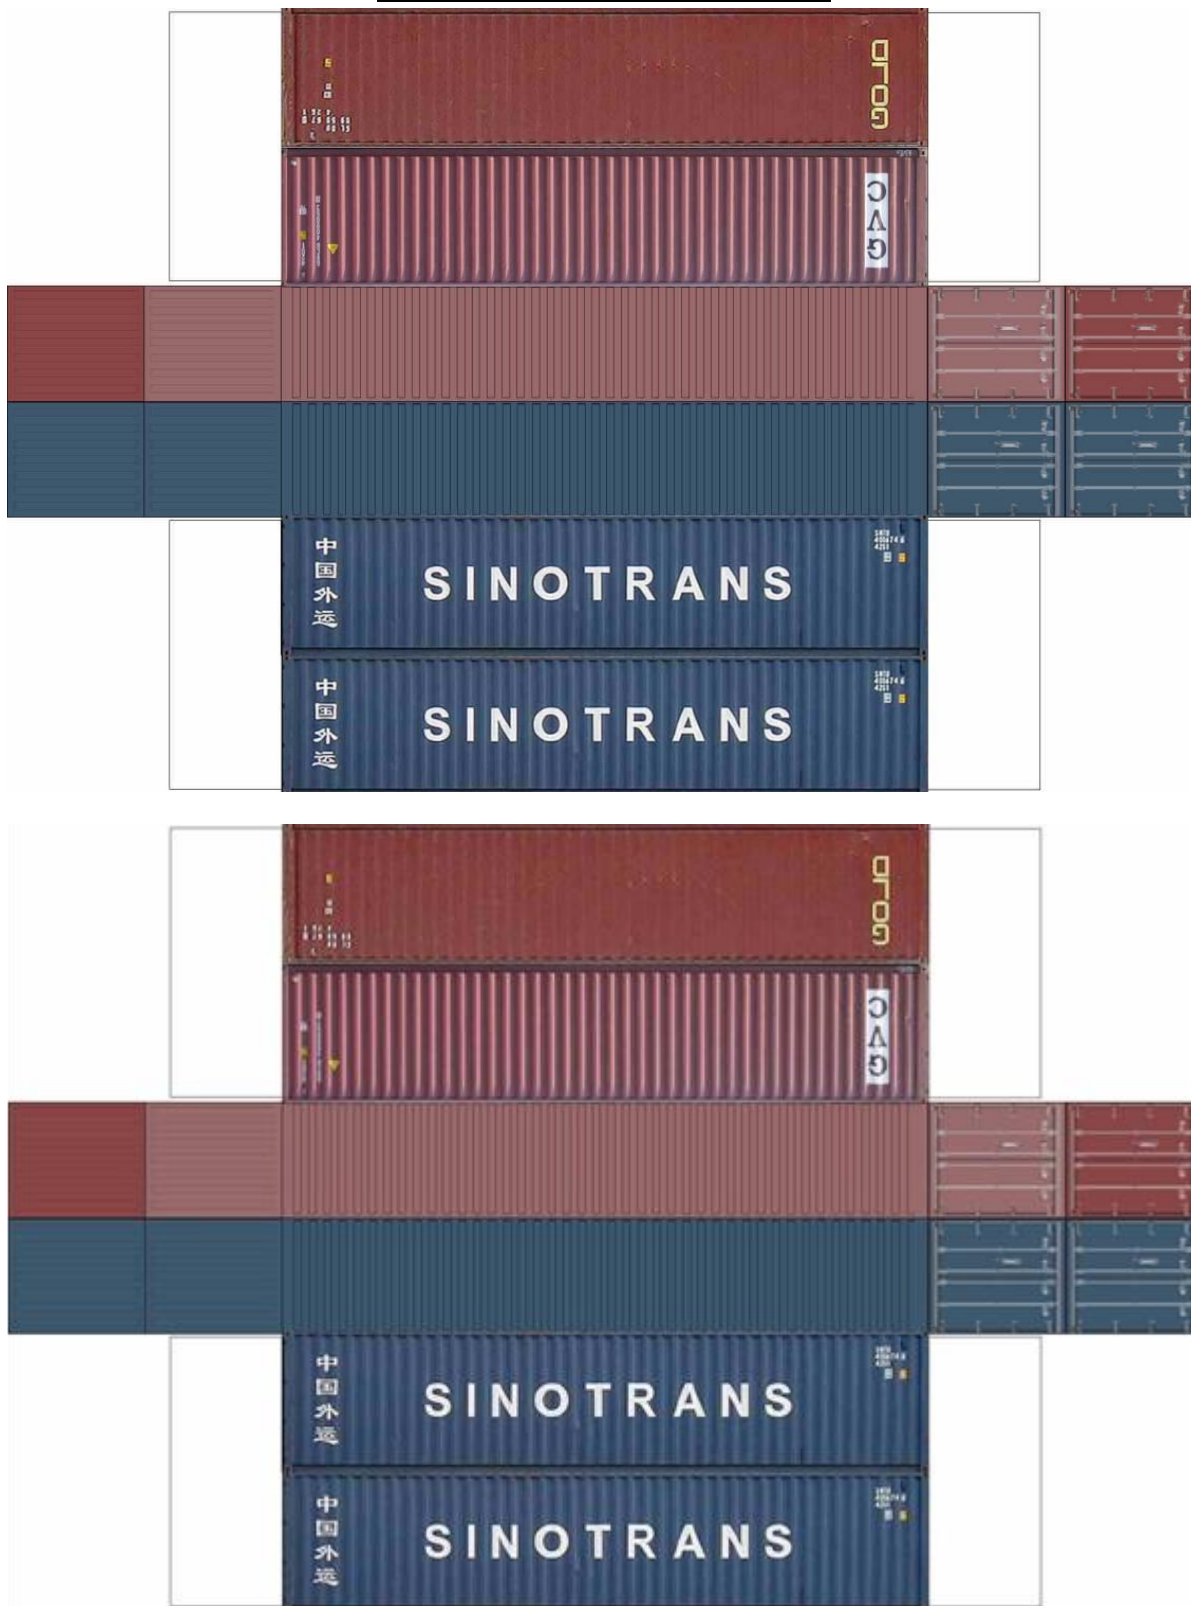

BUILD YOUR OWN (45ft STACK HIGH CUBE CONTAINERS 4 in 1) N SCALE

[Click to watch instructional video](#)

BUILD YOUR OWN (45ft STACK HIGH CUBE CONTAINERS 4 in 1) N SCALE

Drawn By
www.krafttrains.com