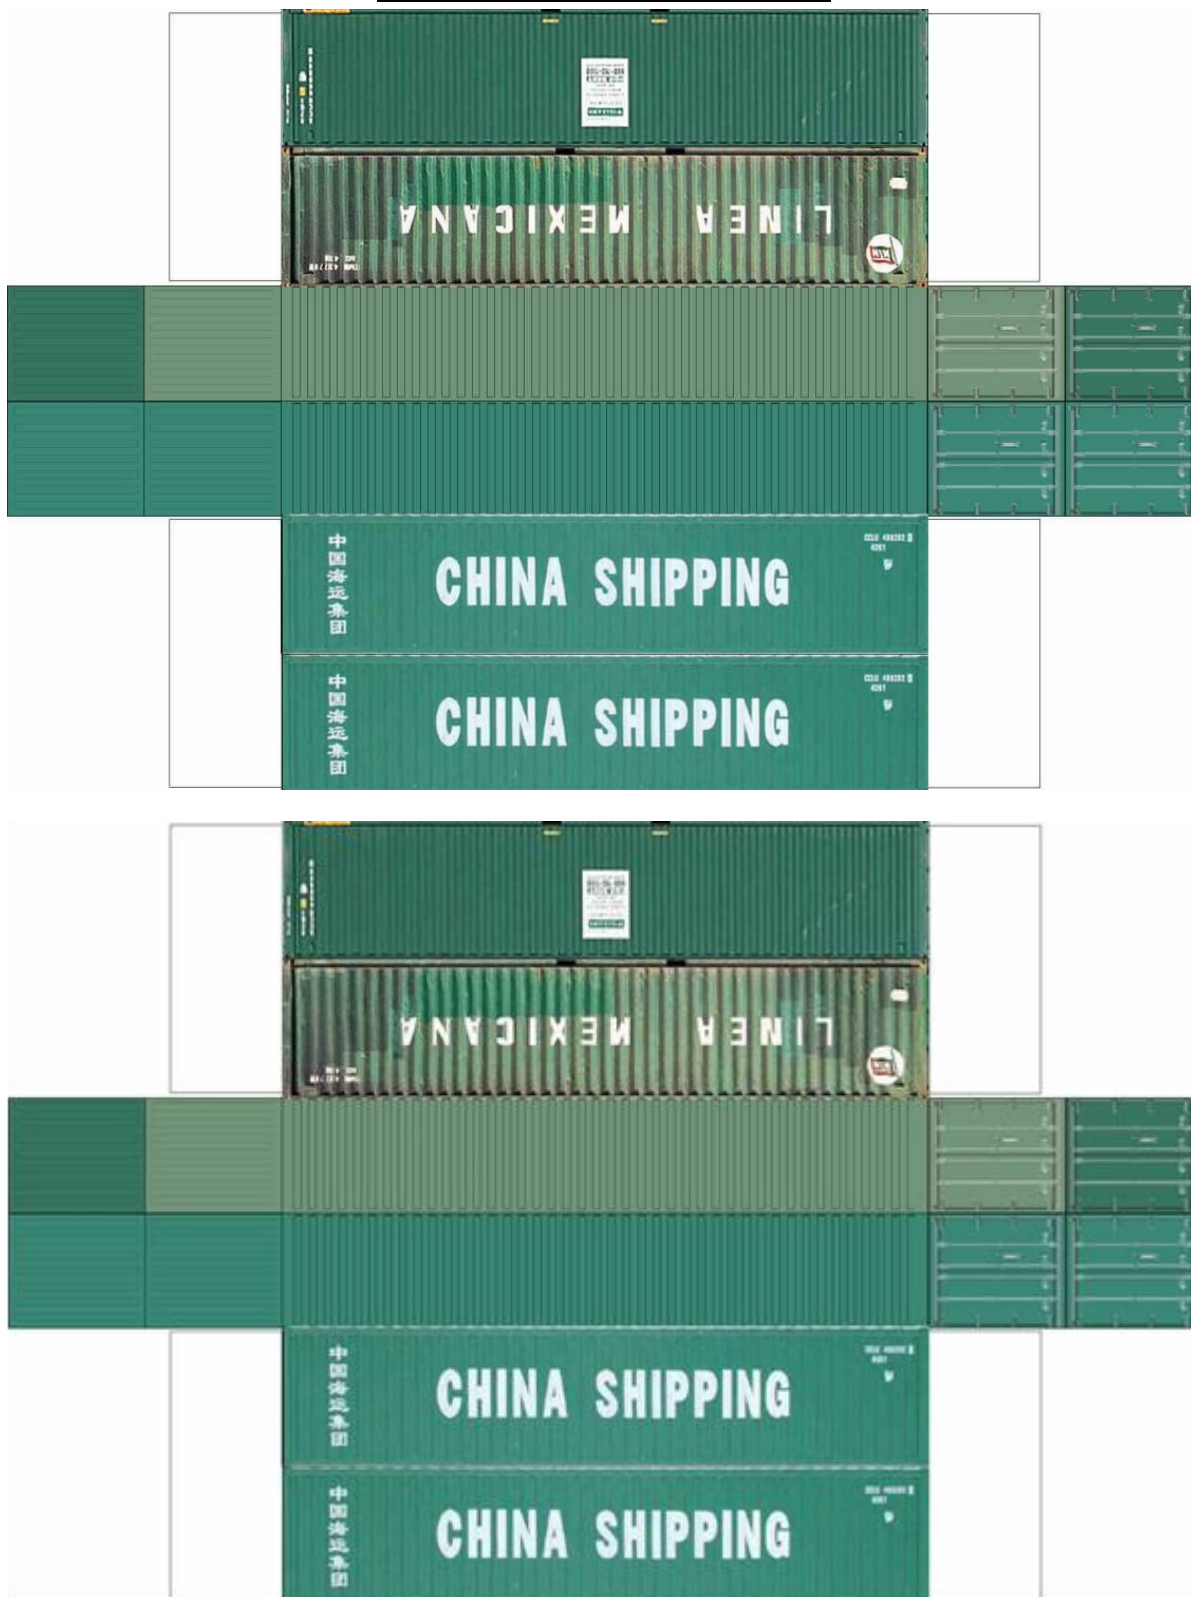

[Click to watch instructional video](#)

BUILD YOUR OWN (45ft STACK HIGH CUBE CONTAINERS 4 in 1) N SCALE

Drawn By
www.krafttrains.com

BUILD YOUR OWN (45ft STACK HIGH CUBE CONTAINERS 4 in 1) N SCALE

[Click to watch instructional video](#)