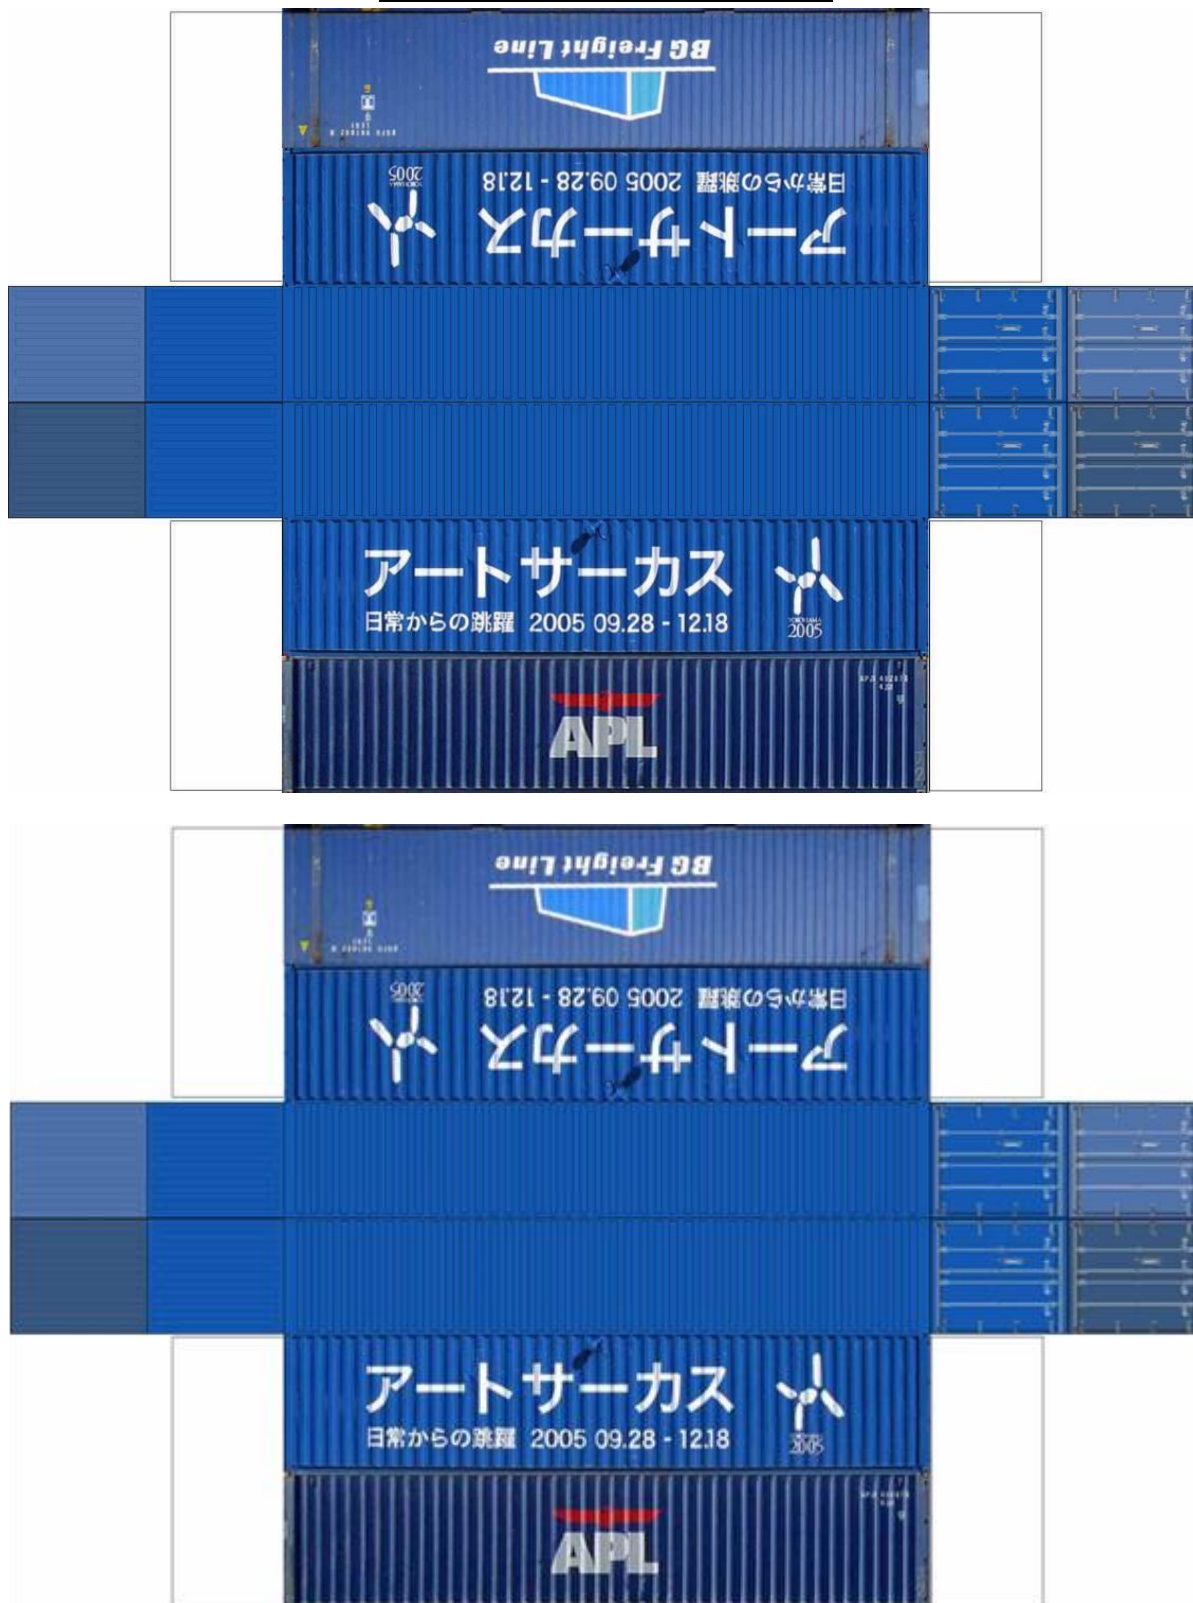

BUILD YOUR OWN (45ft STACK HIGH CUBE CONTAINERS 4 in 1) N SCALE

[Click to watch instructional video](#)

BUILD YOUR OWN (45ft STACK HIGH CUBE CONTAINERS 4 in 1) N SCALE

Drawn By
www.krafttrains.com

BUILD YOUR OWN (45ft STACK HIGH CUBE CONTAINERS 4 in 1) N SCALE