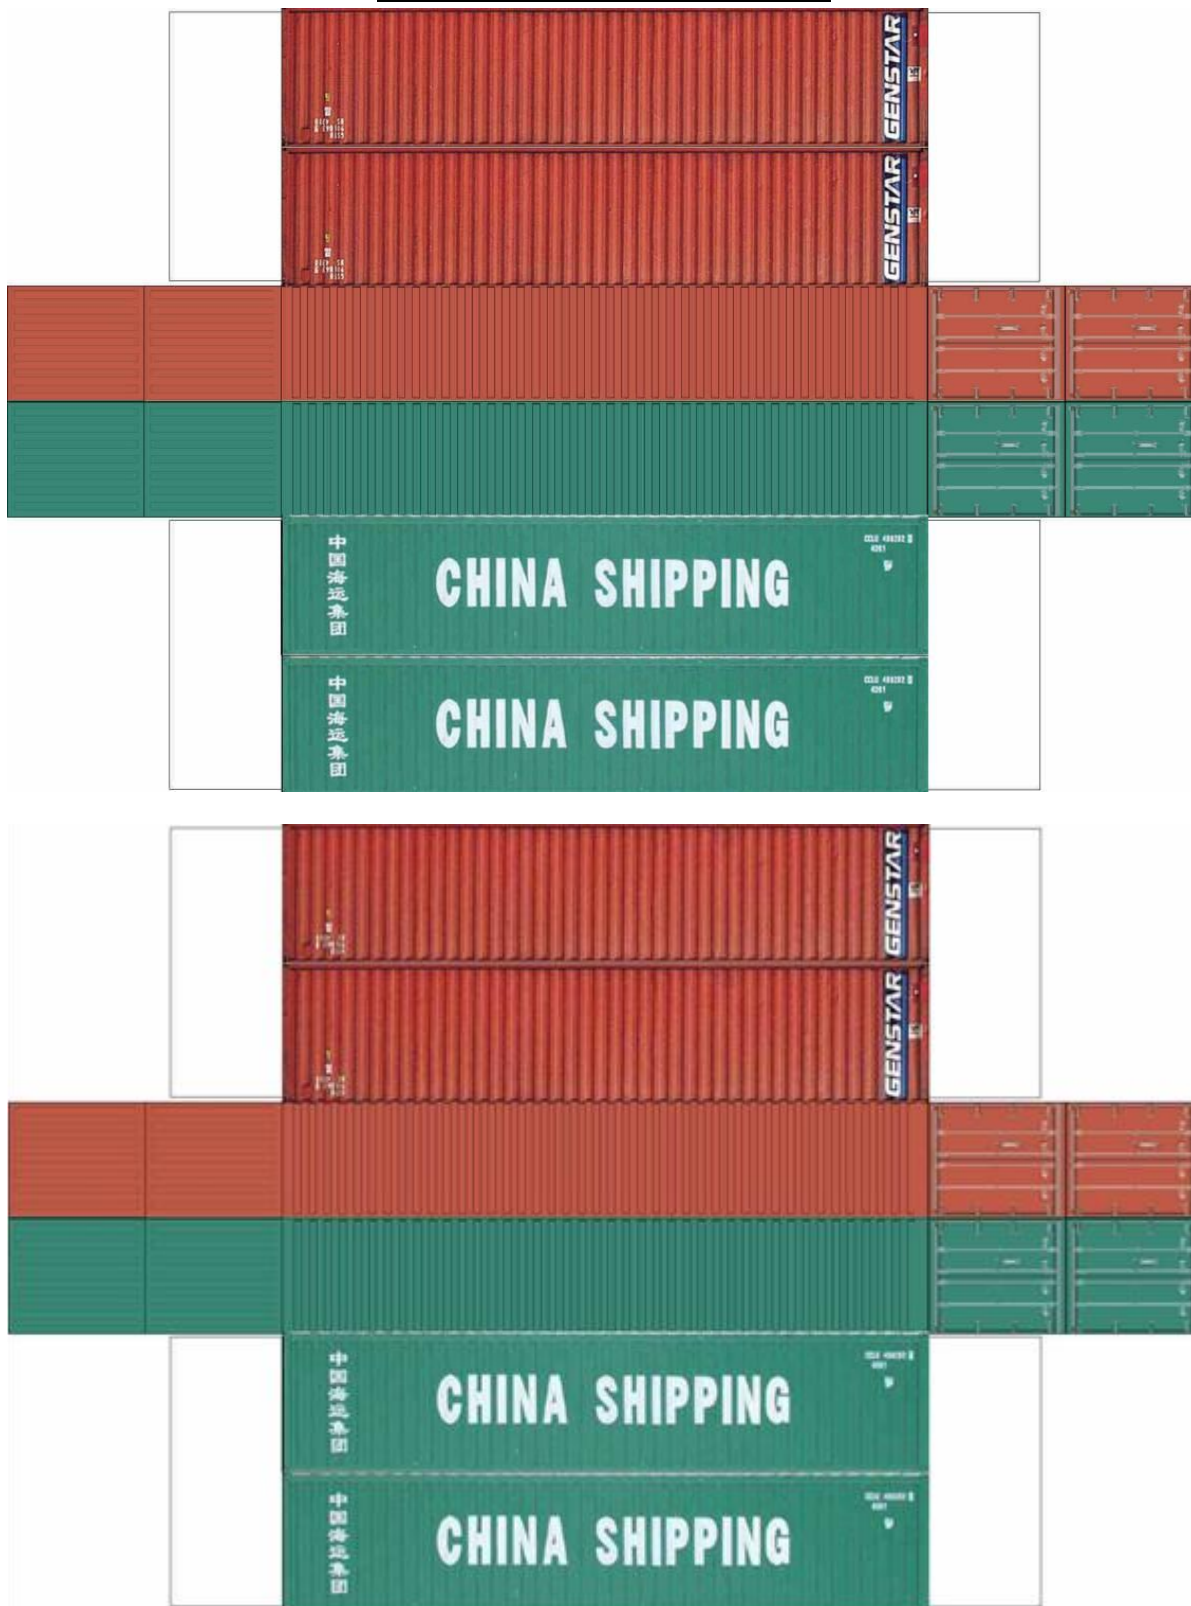

BUILD YOUR OWN (45ft STACK HIGH CUBE CONTAINERS 4 in 1) N SCALE

[Click to watch instructional video](#)

BUILD YOUR OWN (45ft STACK HIGH CUBE CONTAINERS 4 in 1) N SCALE

Drawn By
www.krafttrains.com