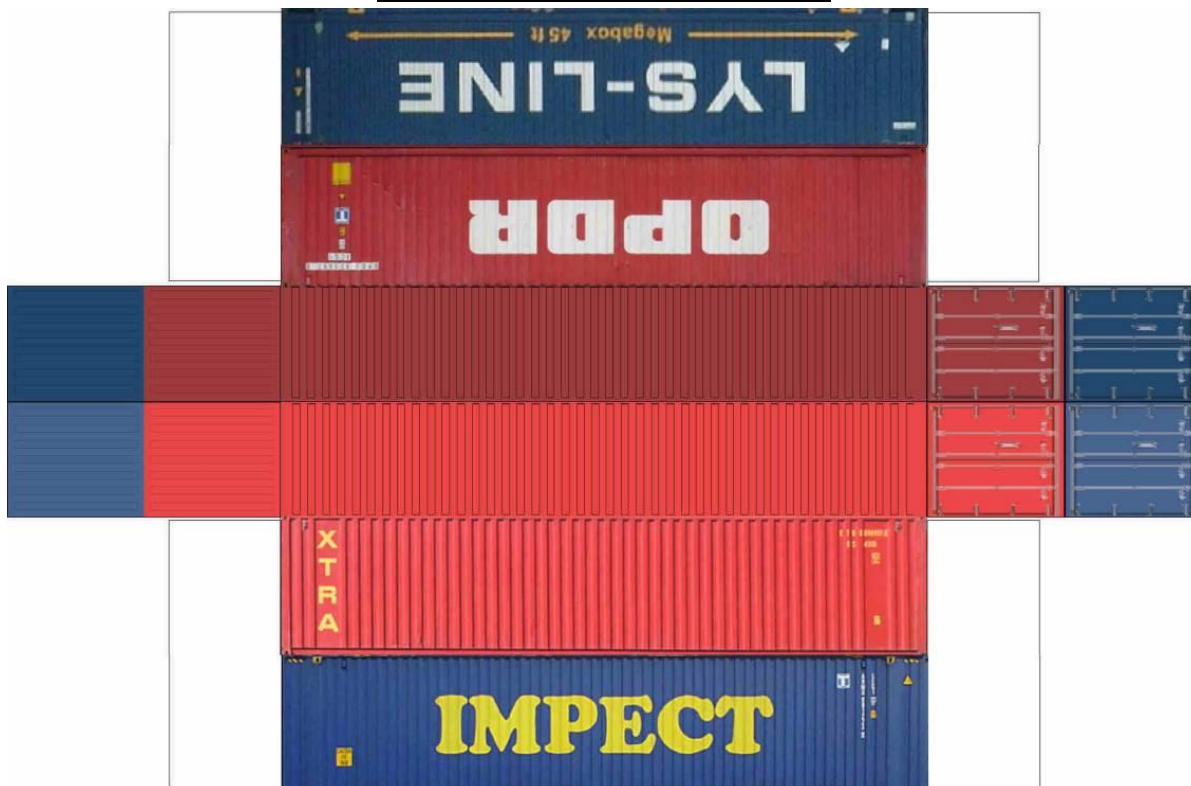

BUILD YOUR OWN (45ft STACK HIGH CUBE CONTAINERS 4 in 1) N SCALE

[Click to watch instructional video](#)

BUILD YOUR OWN (45ft STACK HIGH CUBE CONTAINERS 4 in 1) N SCALE

Drawn By
www.krafttrains.com