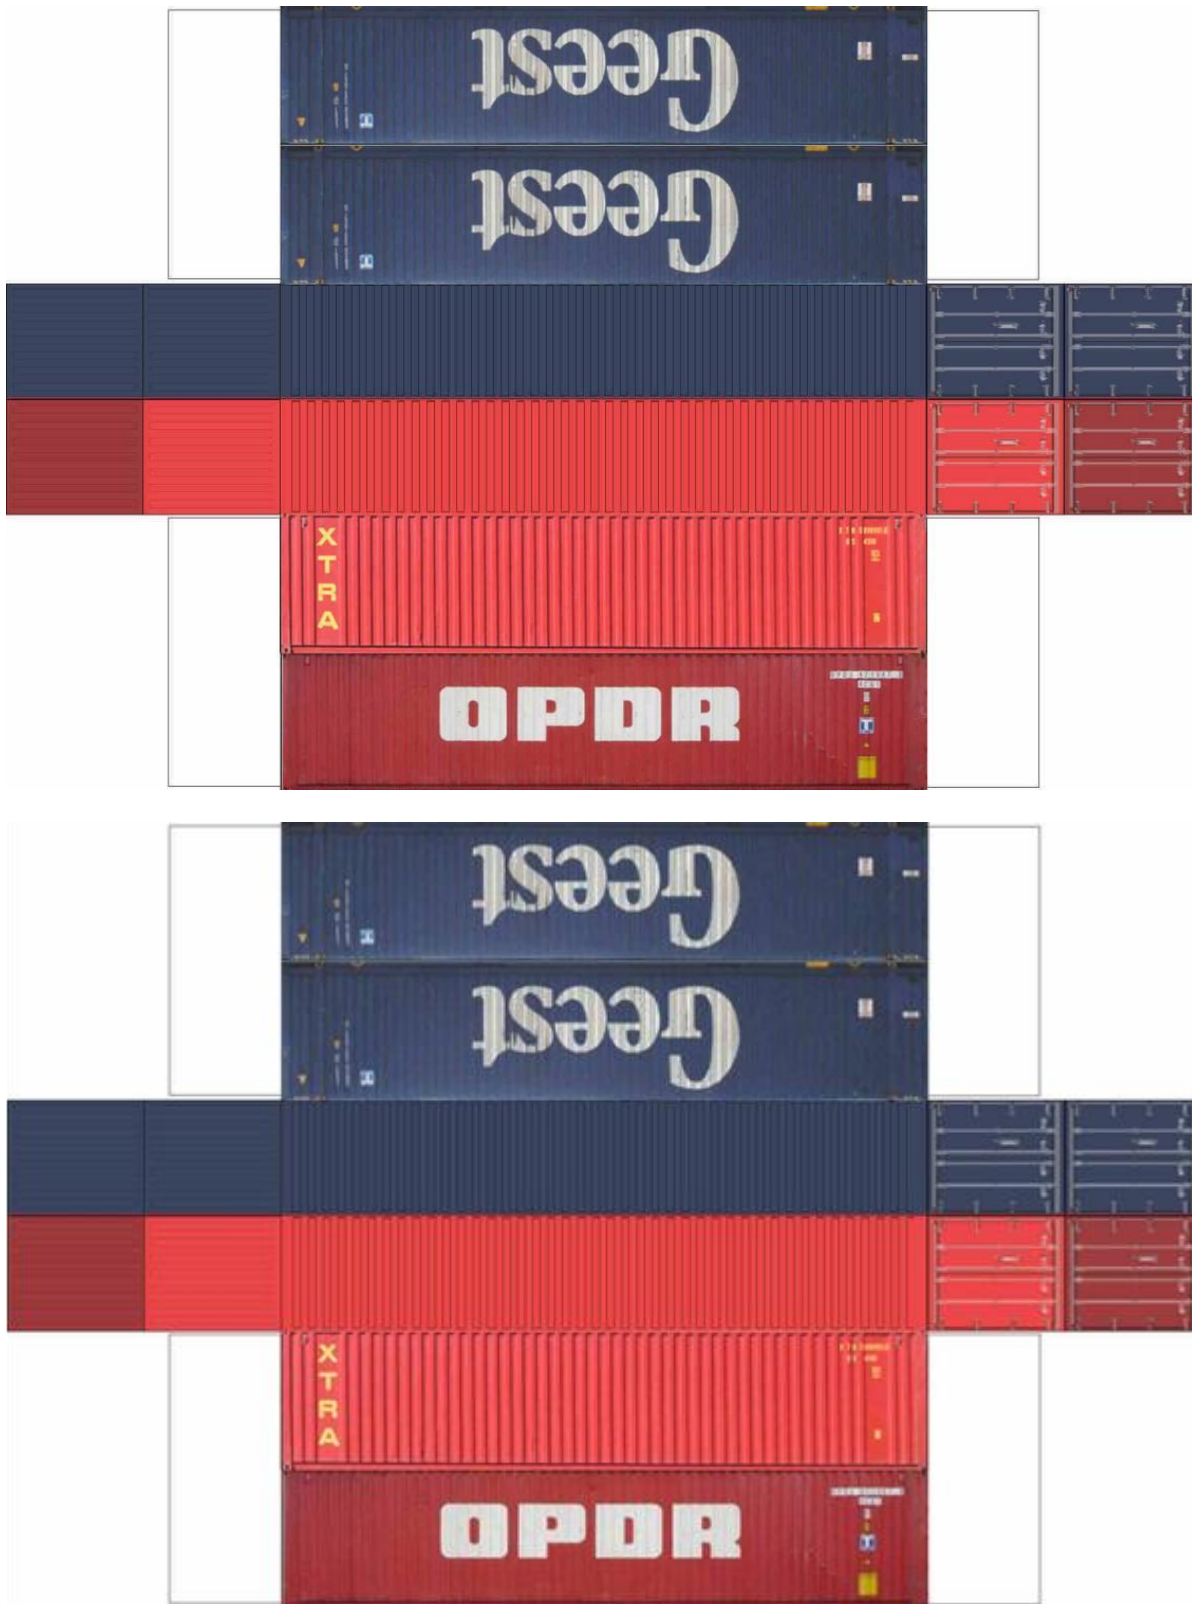

BUILD YOUR OWN (45ft STACK HIGH CUBE CONTAINERS 4 in 1) N SCALE

[Click to watch instructional video](#)

BUILD YOUR OWN (45ft STACK HIGH CUBE CONTAINERS 4 in 1) N SCALE

Drawn By
www.krafttrains.com