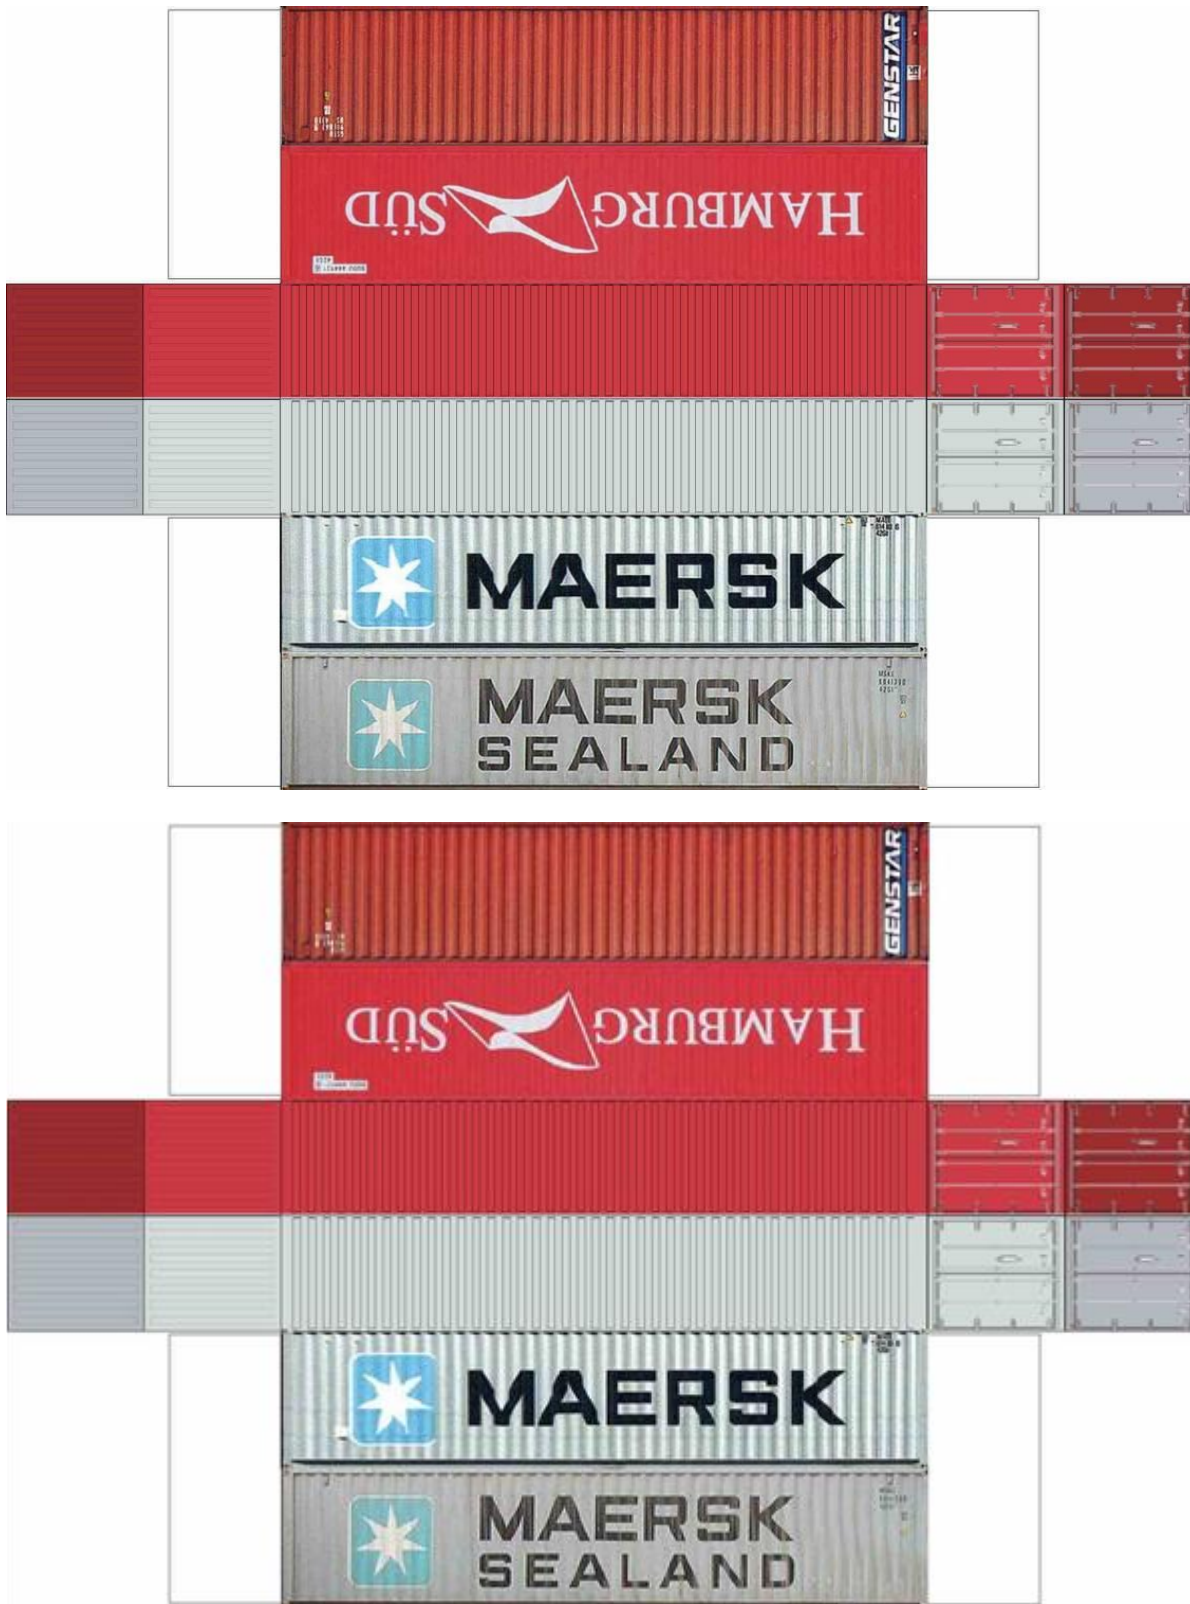

BUILD YOUR OWN (45ft STACK HIGH CUBE CONTAINERS 4 in 1) N SCALE

Drawn By
www.krafttrains.com

BUILD YOUR OWN (45ft STACK HIGH CUBE CONTAINERS 4 in 1) N SCALE

[Click to watch instructional video](#)

BUILD YOUR OWN (45ft STACK HIGH CUBE CONTAINERS 4 in 1) N SCALE