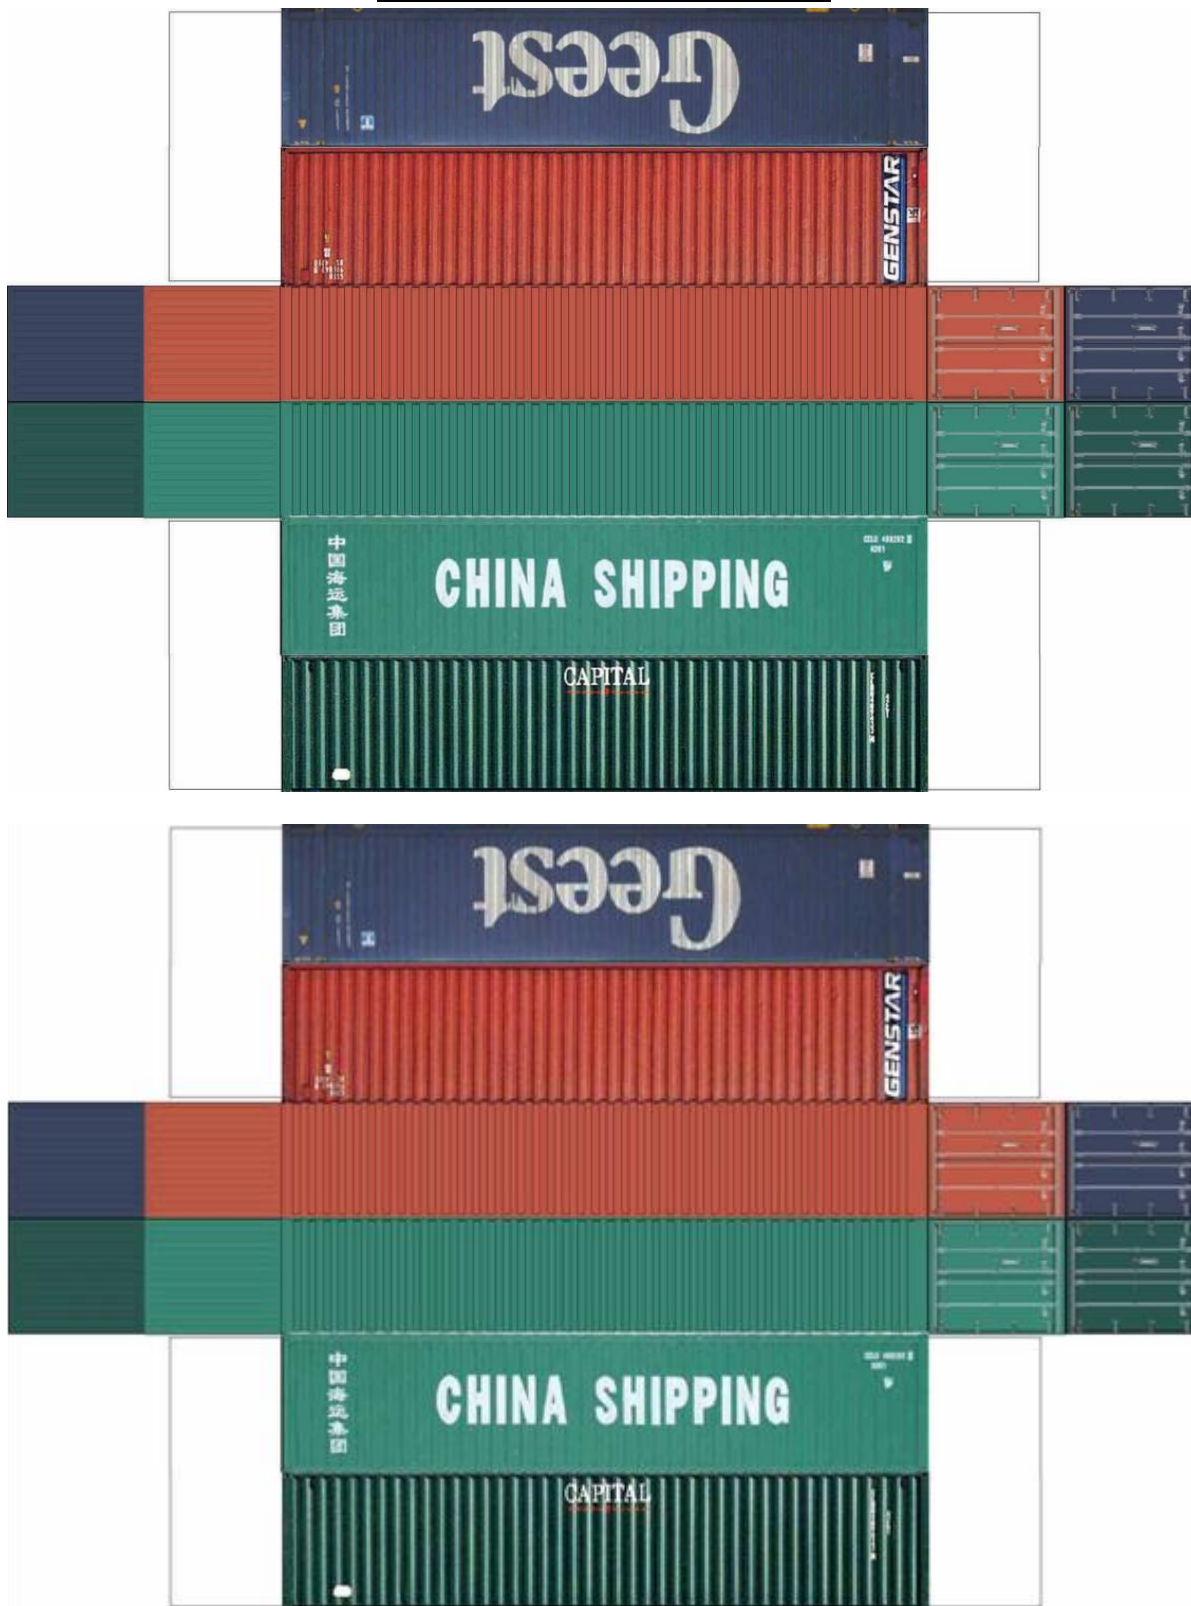

BUILD YOUR OWN (45ft STACK HIGH CUBE CONTAINERS 4 in 1) N SCALE

[Click to watch instructional video](#)