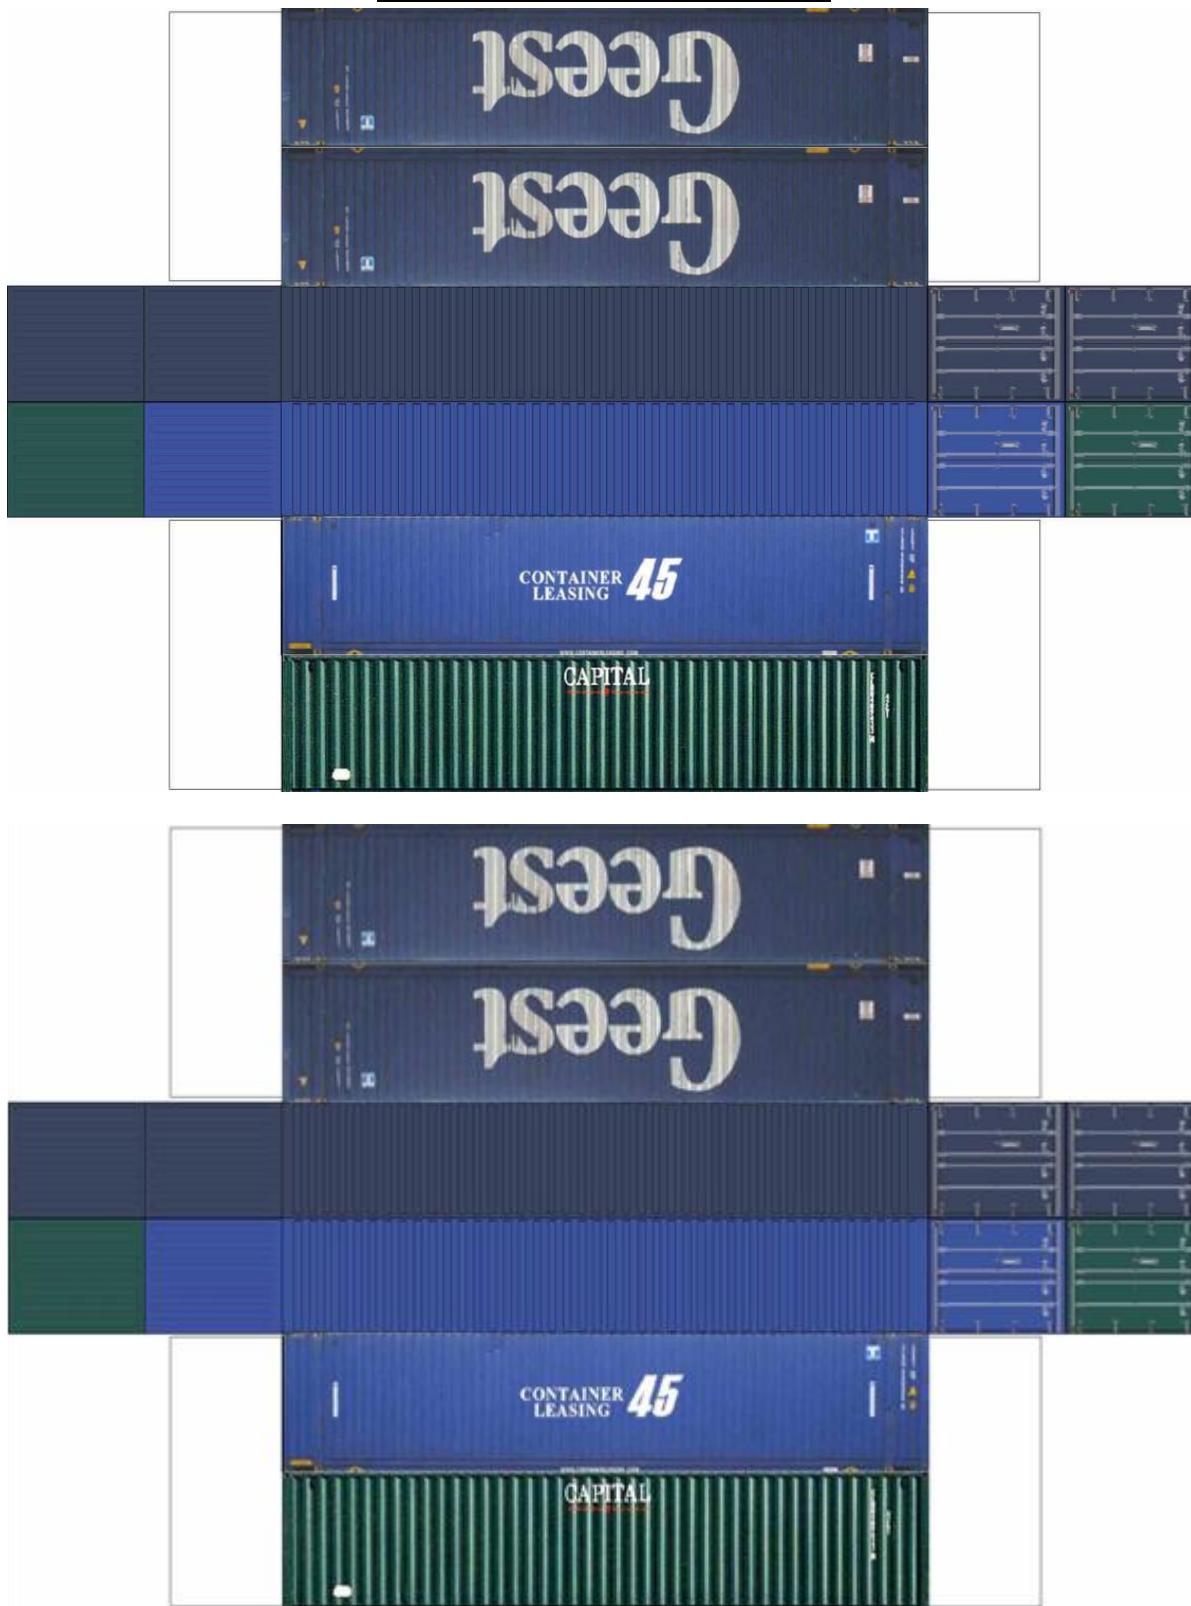

BUILD YOUR OWN (45ft STACK HIGH CUBE CONTAINERS 4 in 1) N SCALE

[Click to watch instructional video](#)

BUILD YOUR OWN (45ft STACK HIGH CUBE CONTAINERS 4 in 1) N SCALE

Drawn By
www.krafttrains.com