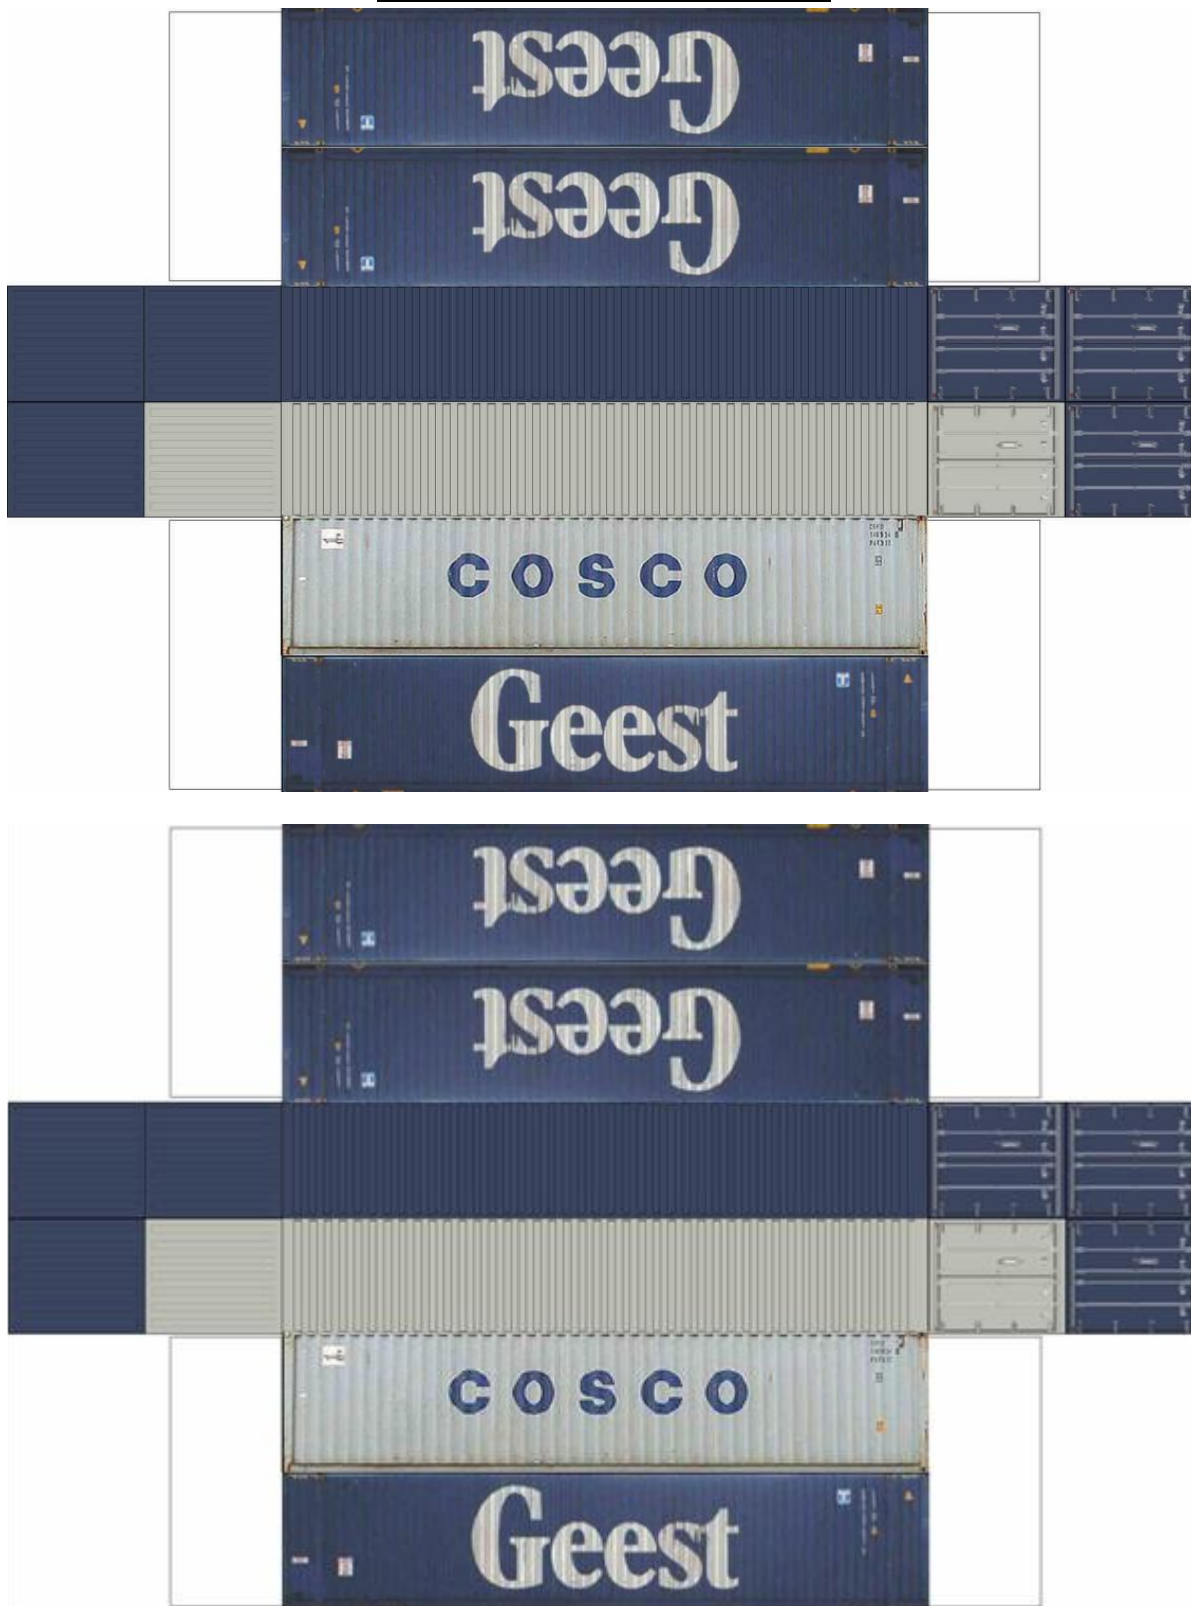

BUILD YOUR OWN (45ft STACK HIGH CUBE CONTAINERS 4 in 1) N SCALE

[Click to watch instructional video](#)

BUILD YOUR OWN (45ft STACK HIGH CUBE CONTAINERS 4 in 1) N SCALE

Drawn By
www.krafttrains.com