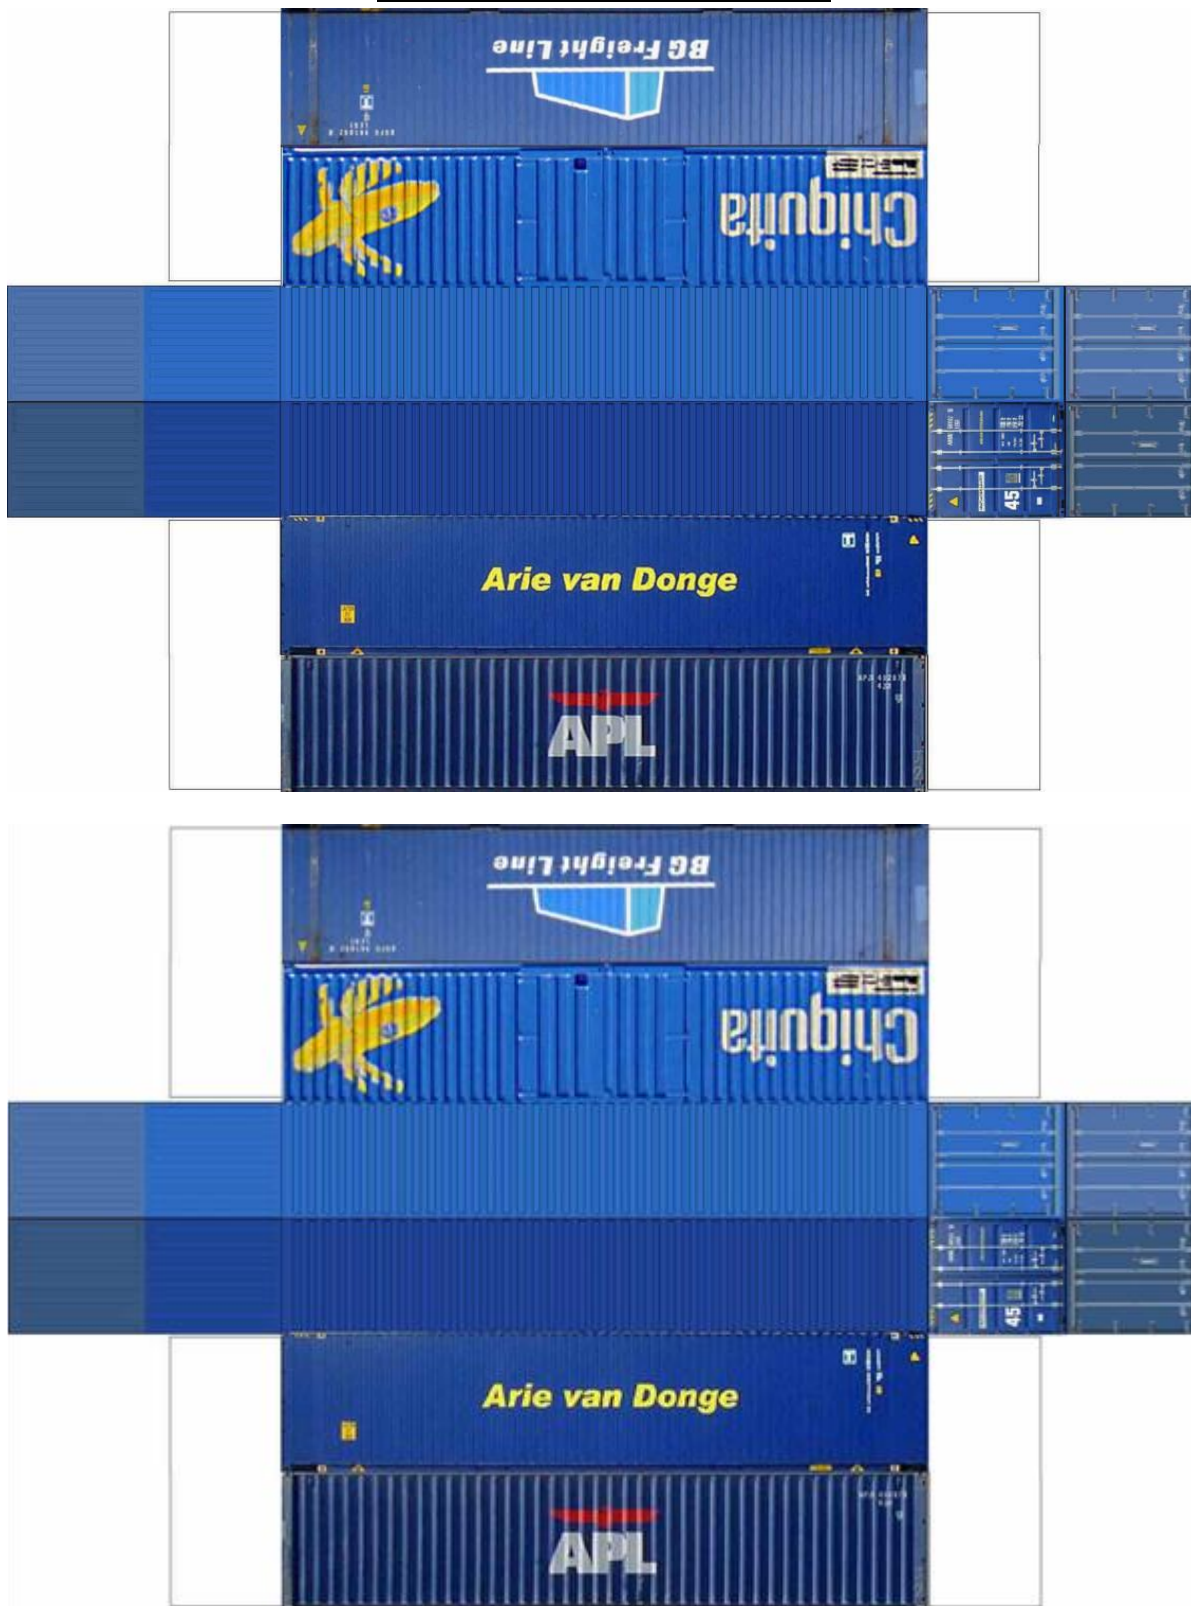

BUILD YOUR OWN (45ft STACK HIGH CUBE CONTAINERS 4 in 1) N SCALE

[Click to watch instructional video](#)

BUILD YOUR OWN (45ft STACK HIGH CUBE CONTAINERS 4 in 1) N SCALE

Drawn By
www.krafttrains.com