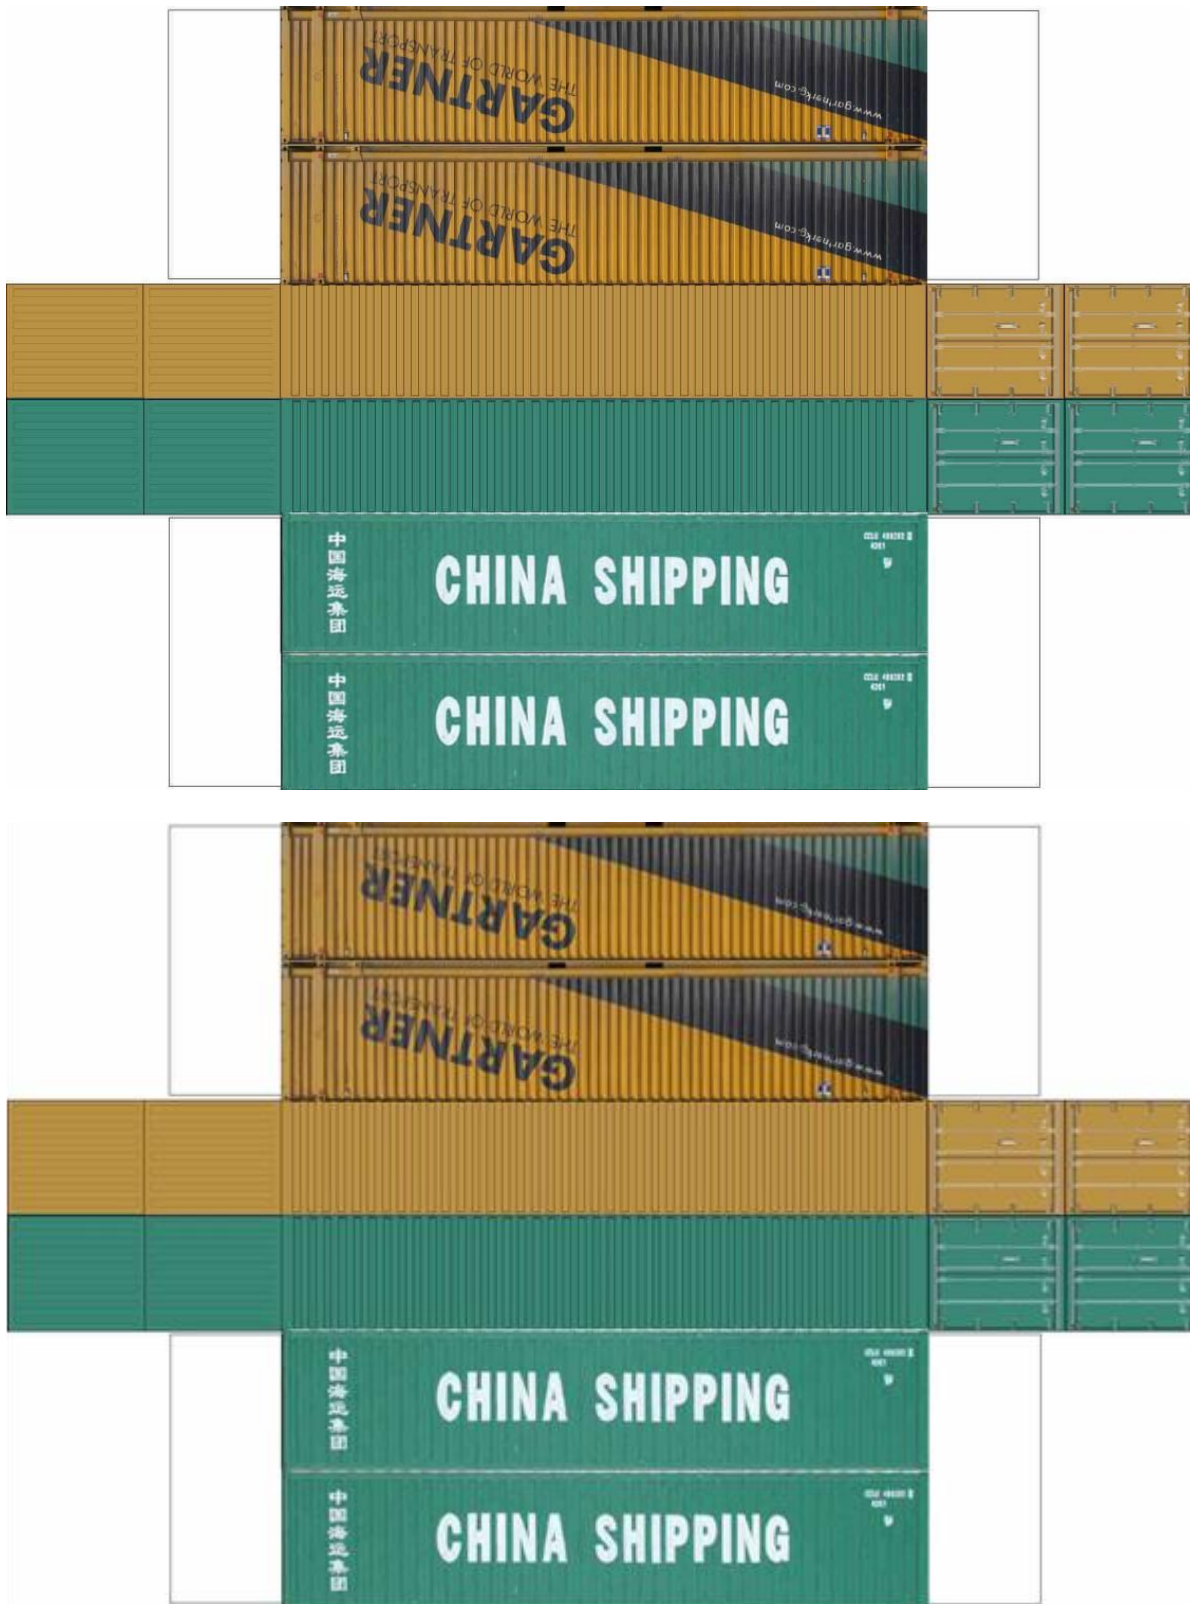

BUILD YOUR OWN (45ft STACK HIGH CUBE CONTAINERS 4 in 1) N SCALE

[Click to watch instructional video](#)

BUILD YOUR OWN (45ft STACK HIGH CUBE CONTAINERS 4 in 1) N SCALE

Drawn By
www.krafttrains.com