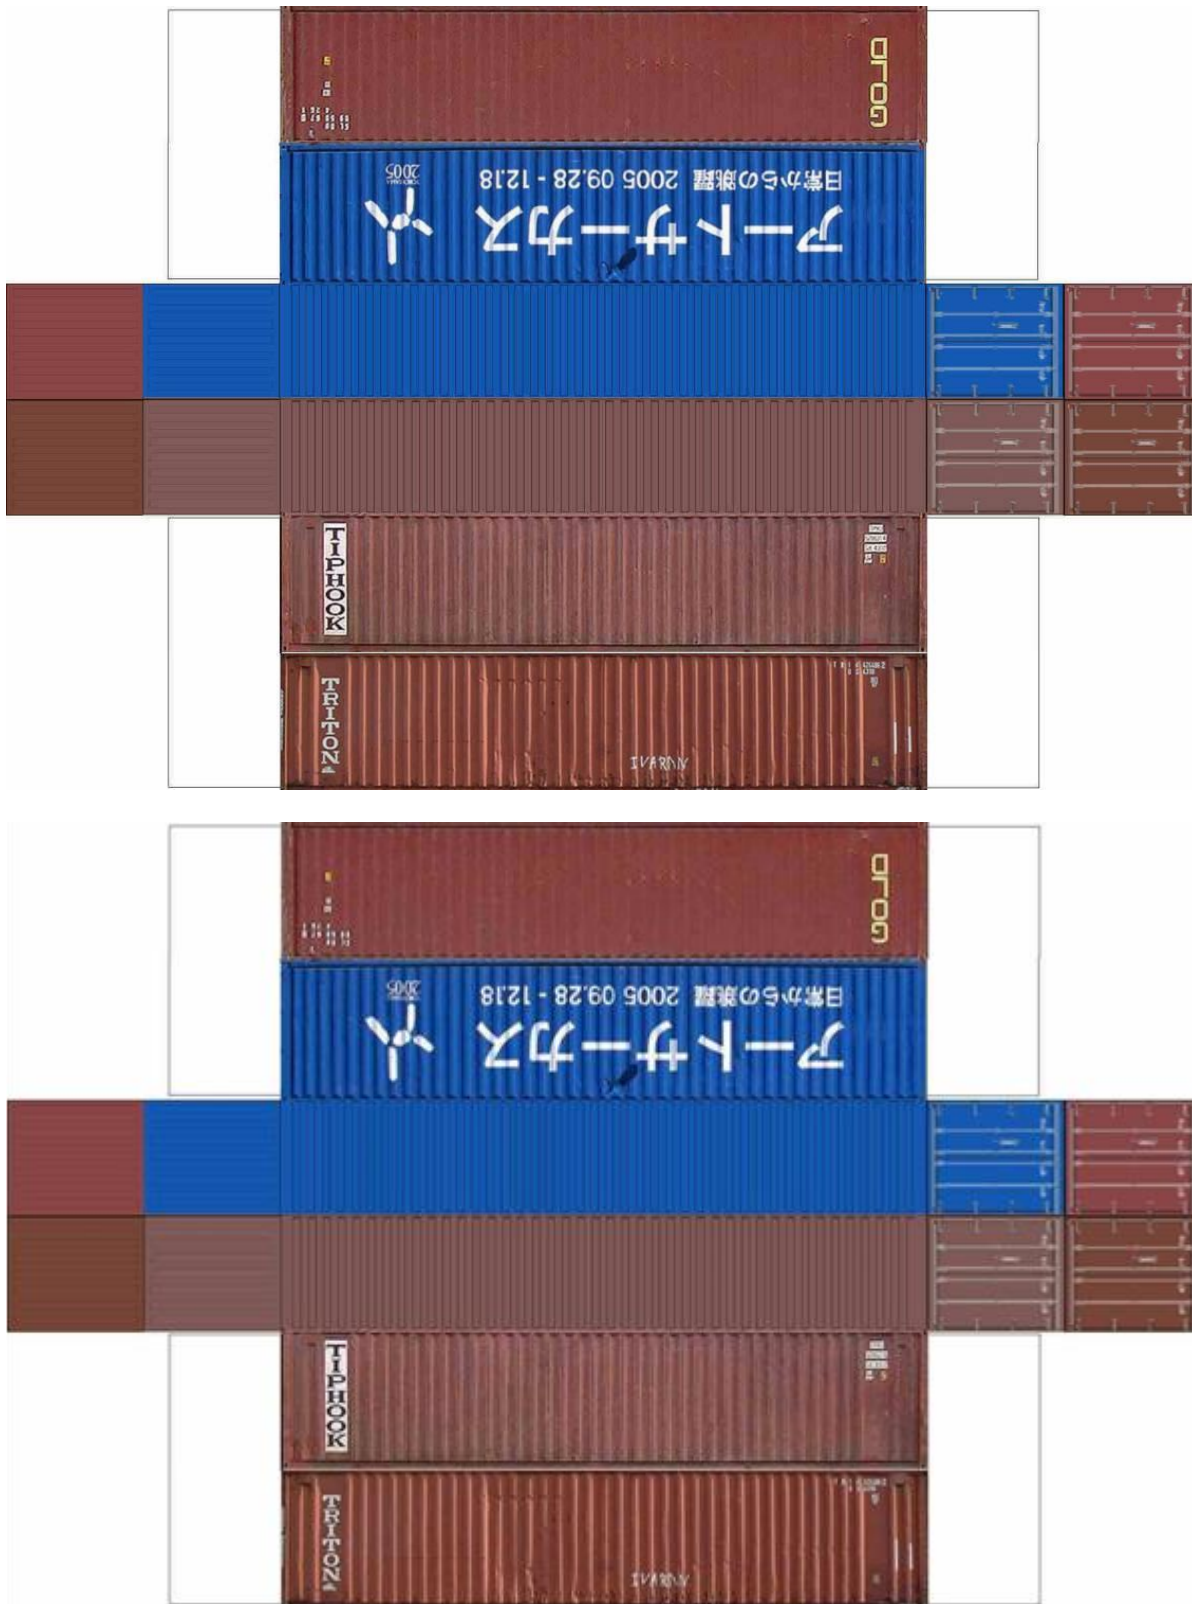

BUILD YOUR OWN (45ft STACK HIGH CUBE CONTAINERS 4 in 1) N SCALE

Drawn By
www.krafttrains.com

BUILD YOUR OWN (45ft STACK HIGH CUBE CONTAINERS 4 in 1) N SCALE

[Click to watch instructional video](#)

BUILD YOUR OWN (45ft STACK HIGH CUBE CONTAINERS 4 in 1) N SCALE