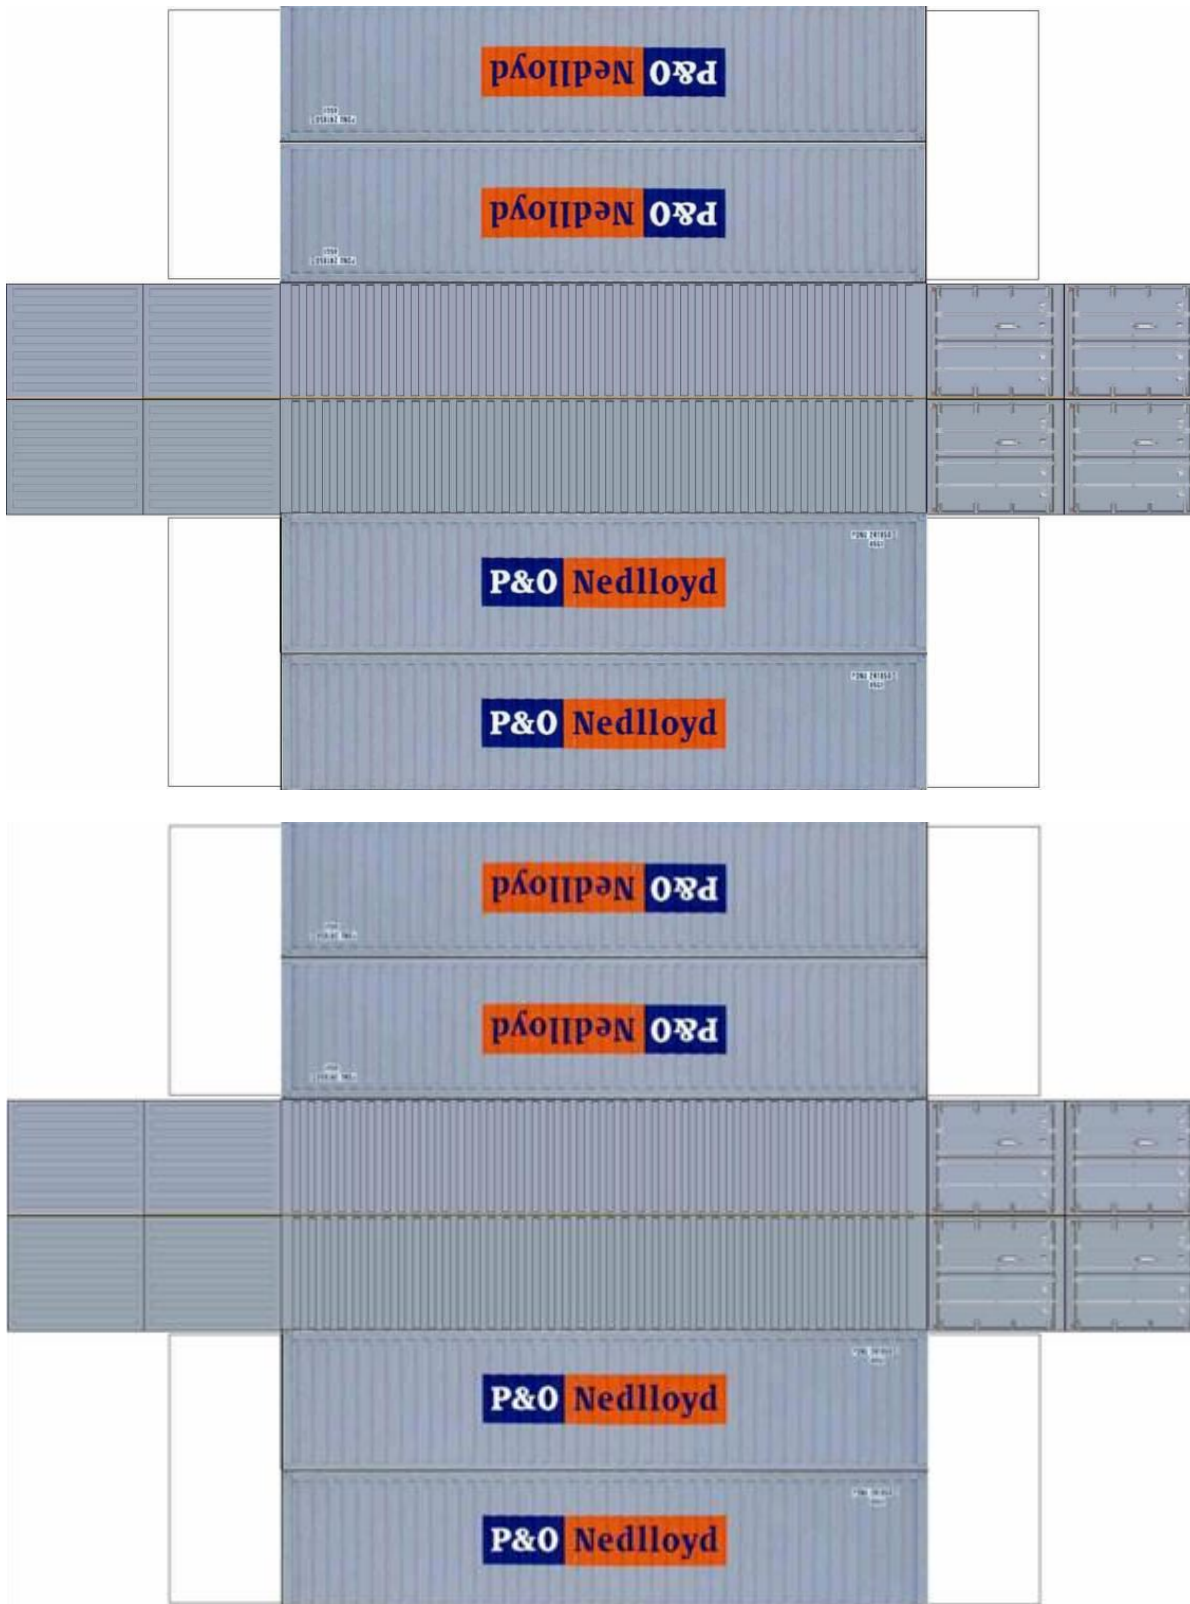

BUILD YOUR OWN (45ft STACK HIGH CUBE CONTAINERS 4 in 1) N SCALE

[Click to watch instructional video](#)

BUILD YOUR OWN (45ft STACK HIGH CUBE CONTAINERS 4 in 1) N SCALE

Drawn By
www.krafttrains.com