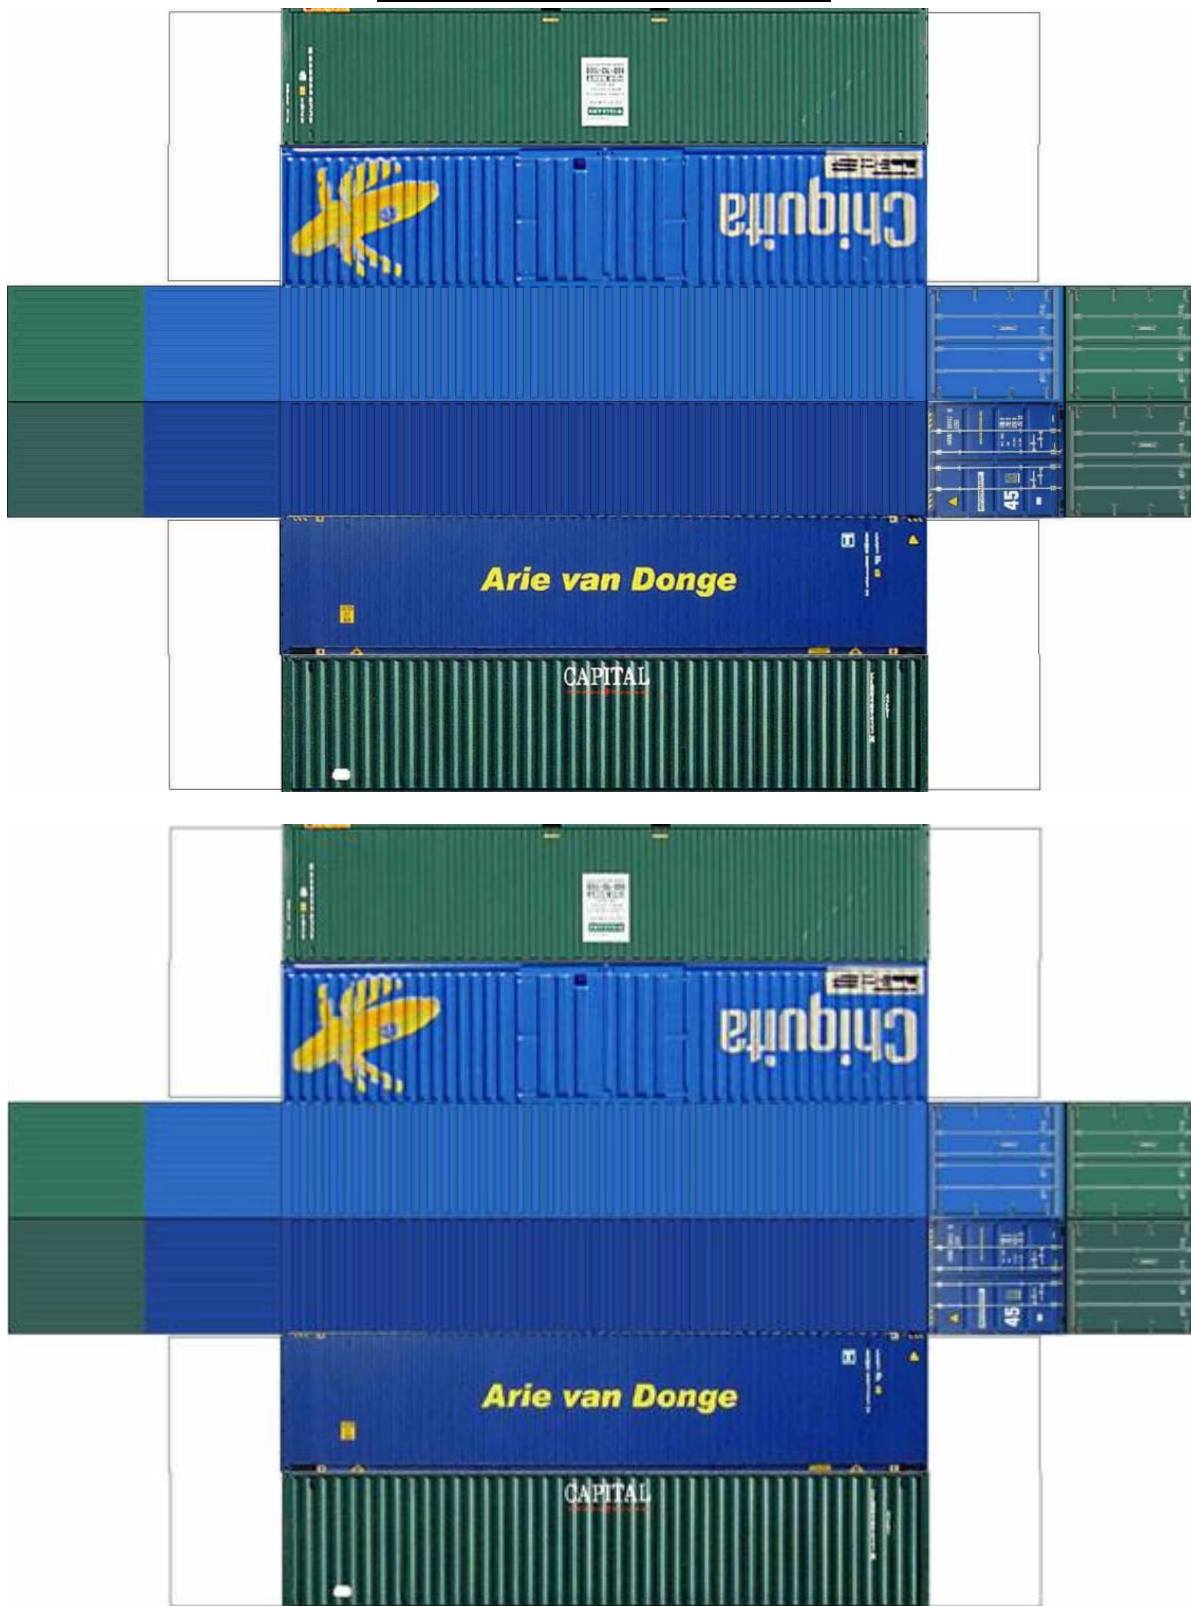

BUILD YOUR OWN (45ft STACK HIGH CUBE CONTAINERS 4 in 1) N SCALE

[Click to watch instructional video](#)

BUILD YOUR OWN (45ft STACK HIGH CUBE CONTAINERS 4 in 1) N SCALE

Drawn By
www.krafttrains.com