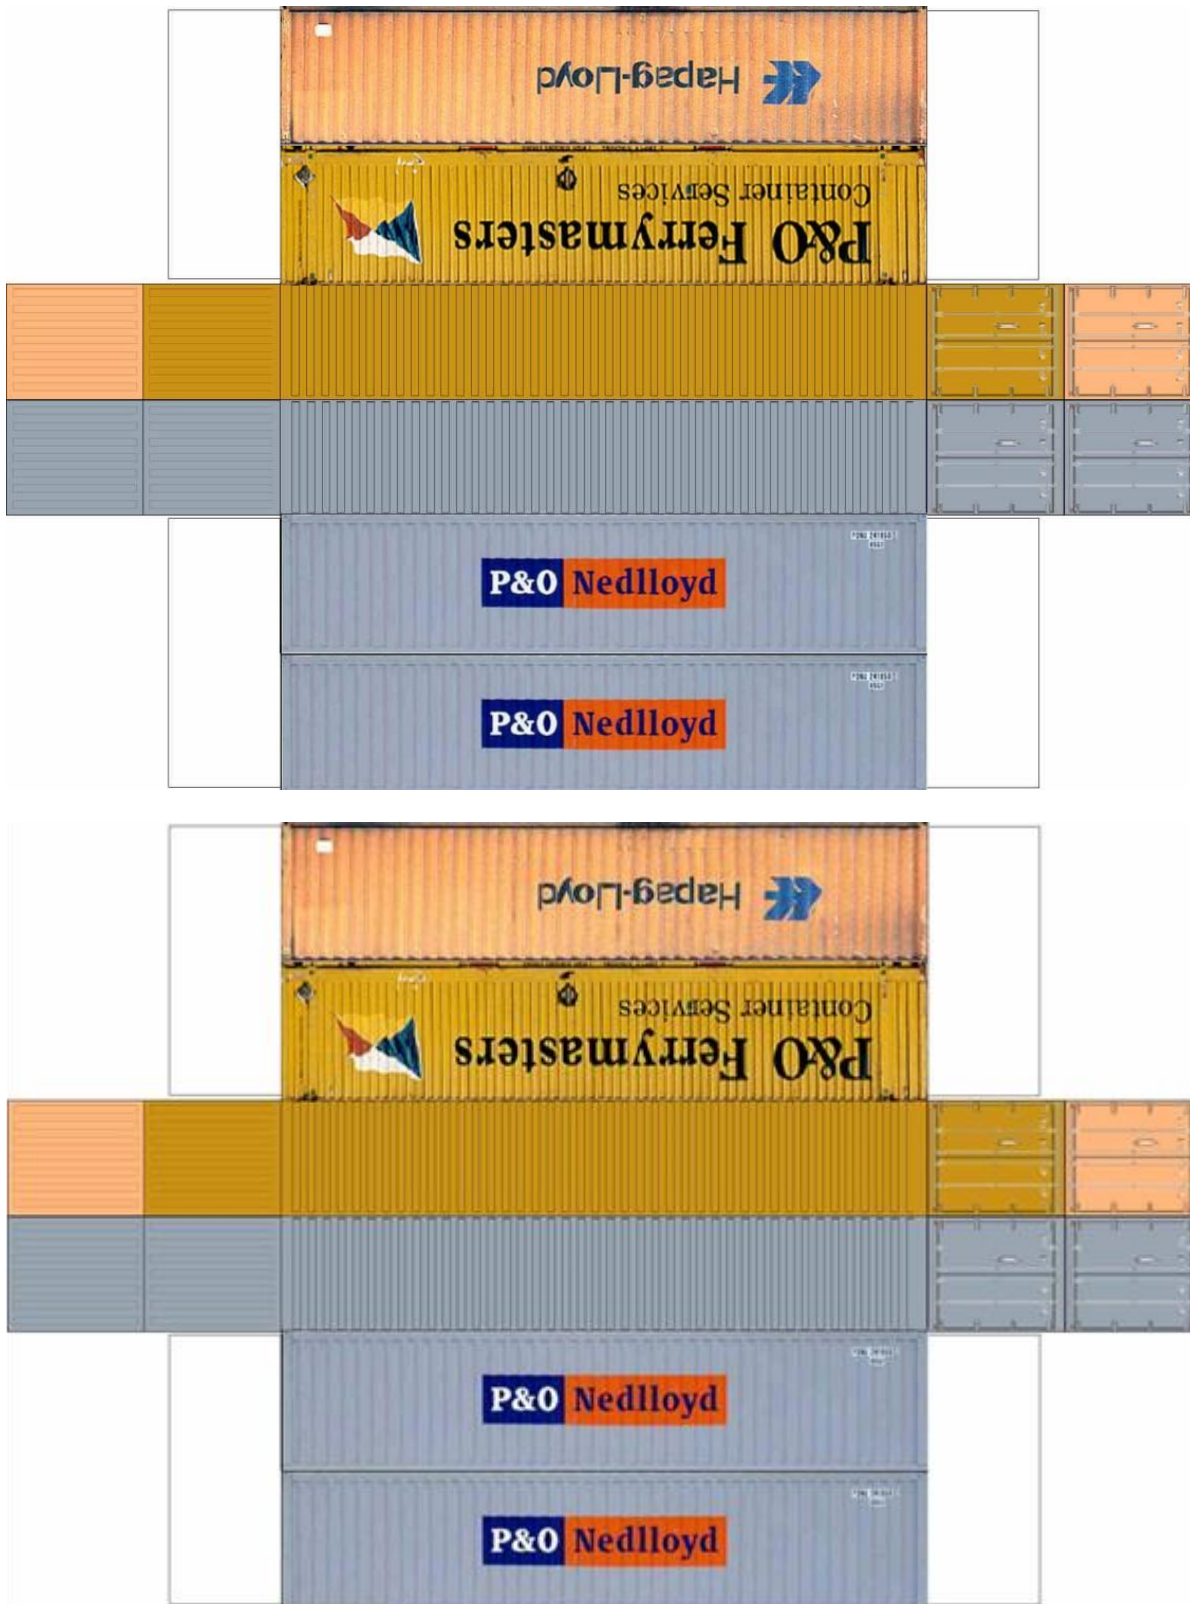

[Click to watch instructional video](#)

BUILD YOUR OWN (45ft STACK HIGH CUBE CONTAINERS 4 in 1) N SCALE

Drawn By
www.krafttrains.com

BUILD YOUR OWN (45ft STACK HIGH CUBE CONTAINERS 4 in 1) N SCALE

[Click to watch instructional video](#)