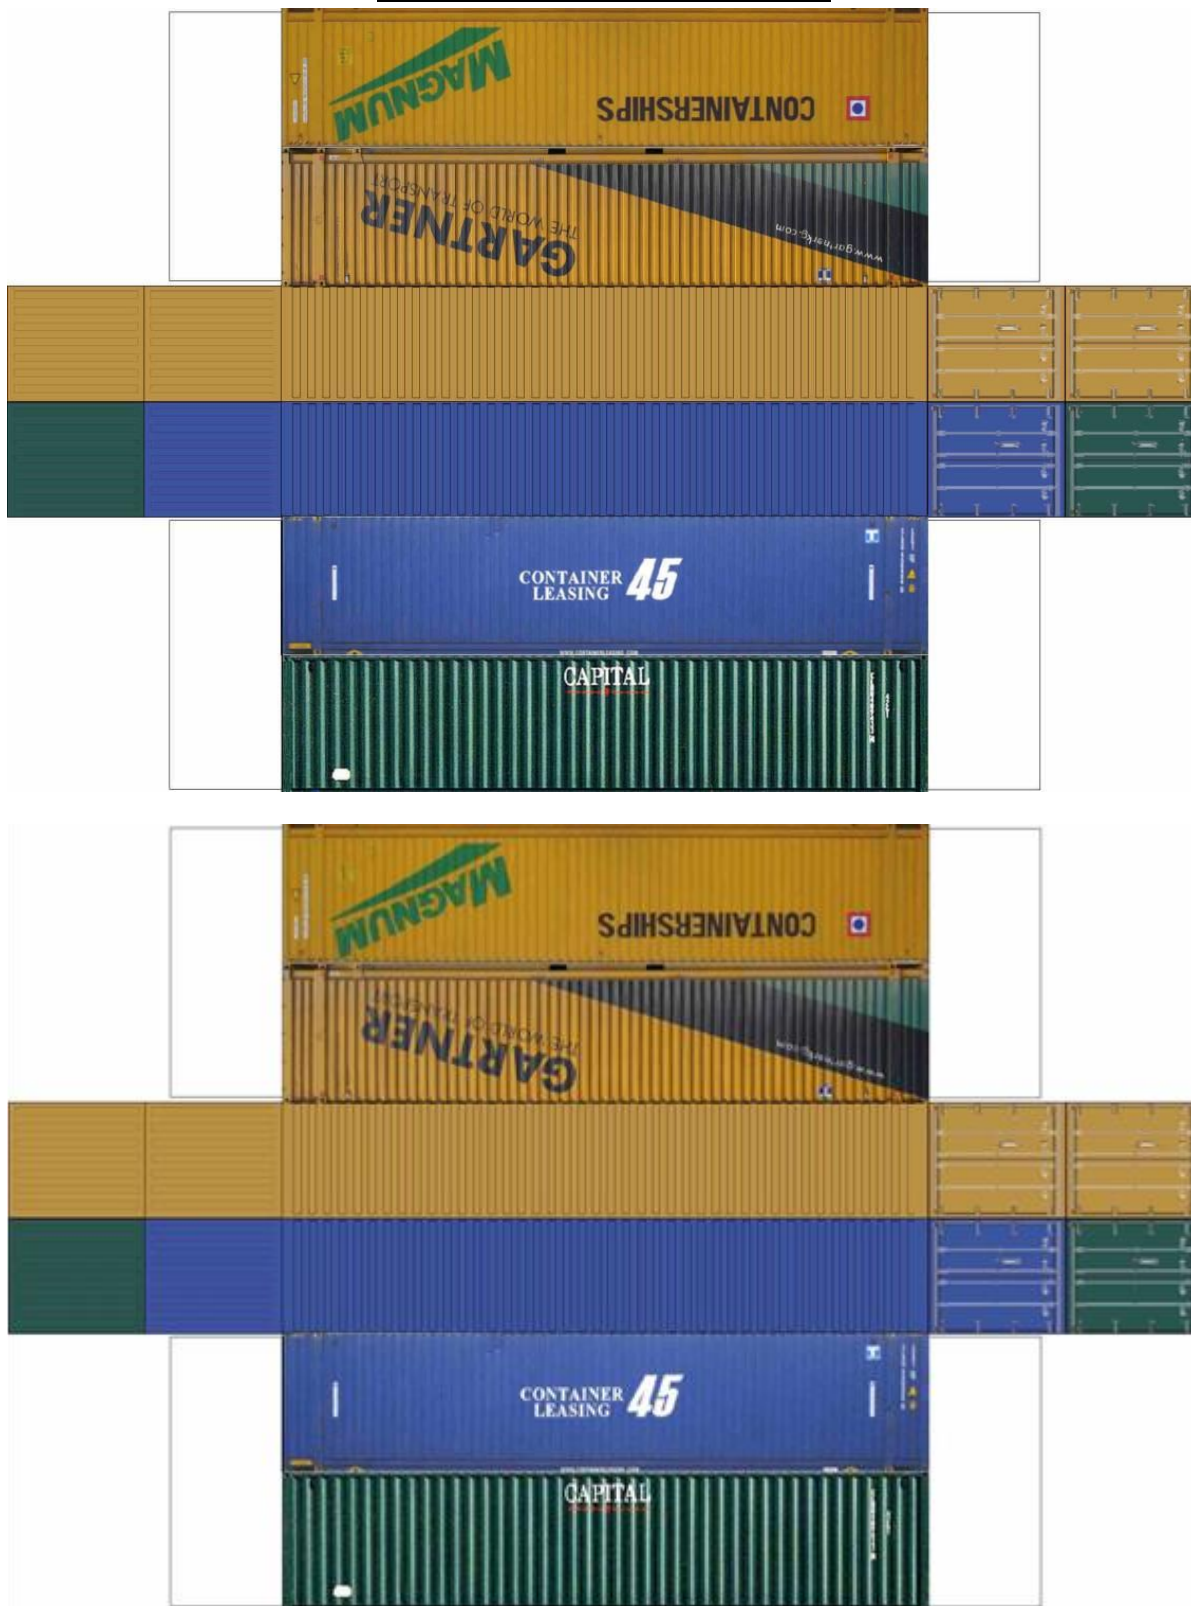

BUILD YOUR OWN (45ft STACK HIGH CUBE CONTAINERS 4 in 1) N SCALE

Drawn By
www.krafttrains.com

BUILD YOUR OWN (45ft STACK HIGH CUBE CONTAINERS 4 in 1) N SCALE

[Click to watch instructional video](#)

BUILD YOUR OWN (45ft STACK HIGH CUBE CONTAINERS 4 in 1) N SCALE