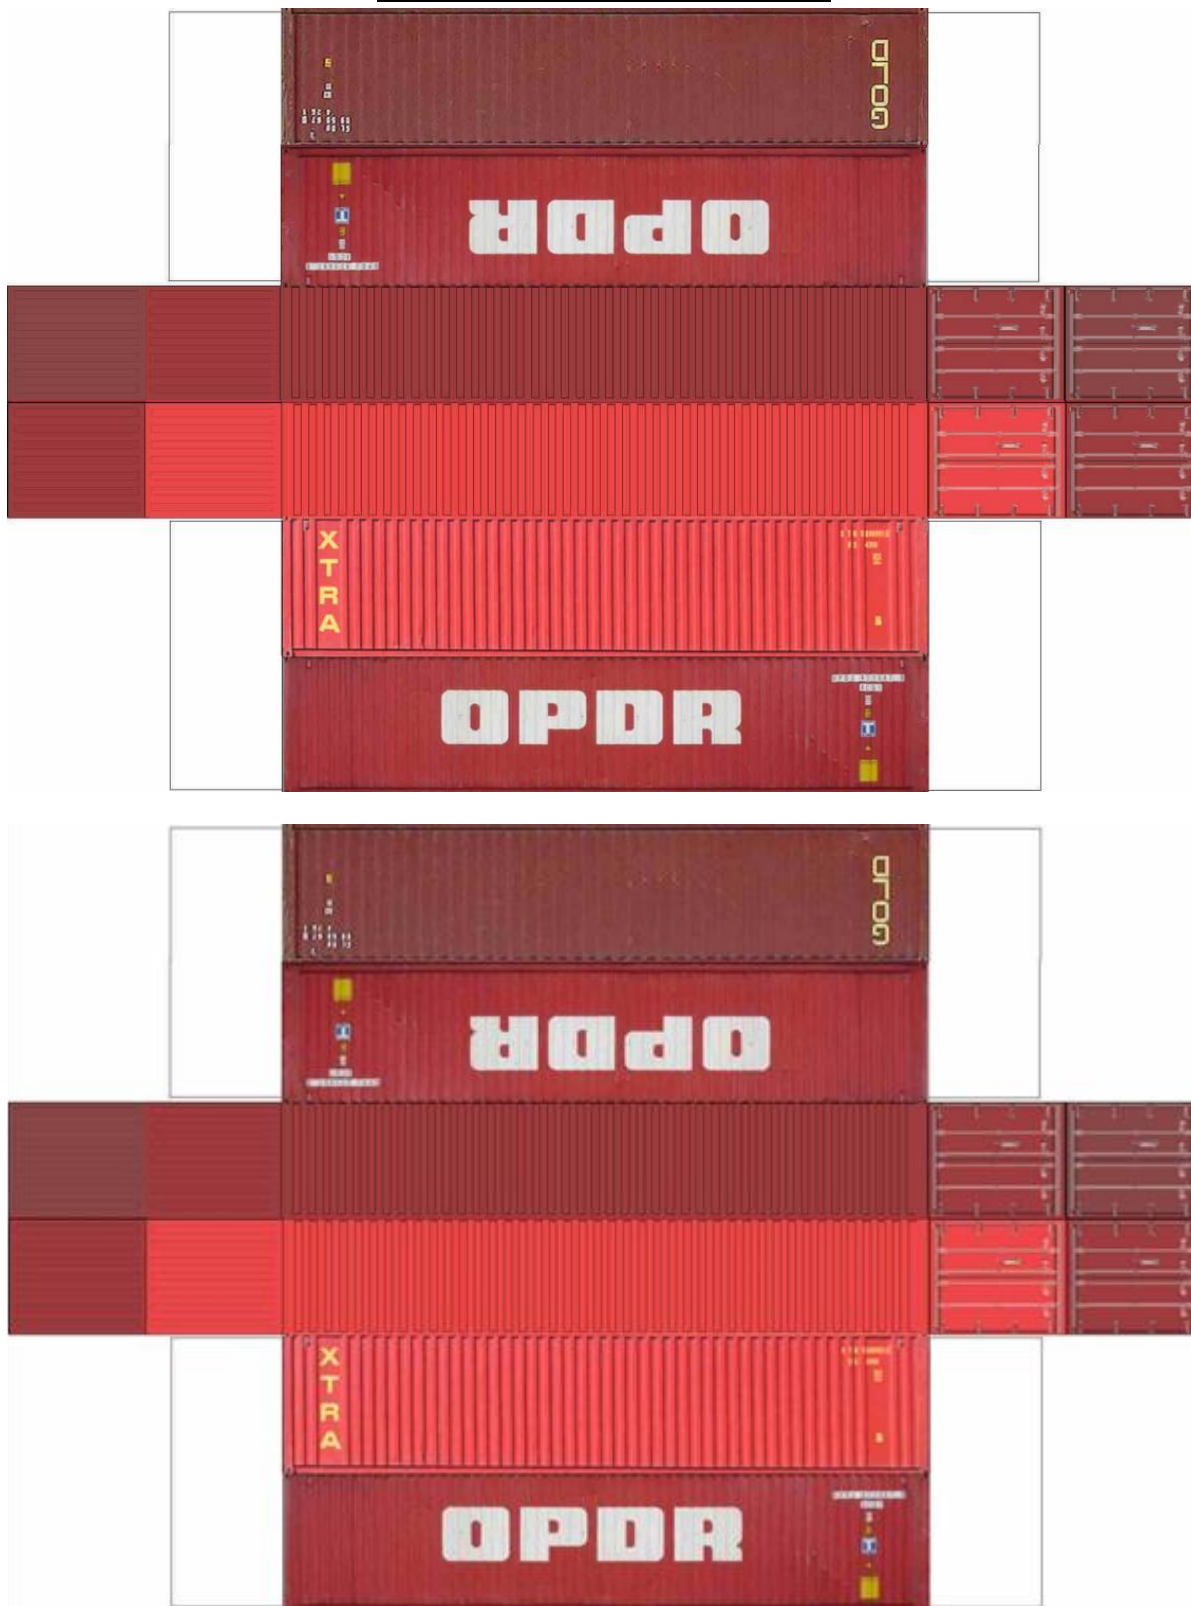

BUILD YOUR OWN (45ft STACK HIGH CUBE CONTAINERS 4 in 1) N SCALE

Drawn By
www.krafttrains.com

BUILD YOUR OWN (45ft STACK HIGH CUBE CONTAINERS 4 in 1) N SCALE

[Click to watch instructional video](#)

BUILD YOUR OWN (45ft STACK HIGH CUBE CONTAINERS 4 in 1) N SCALE