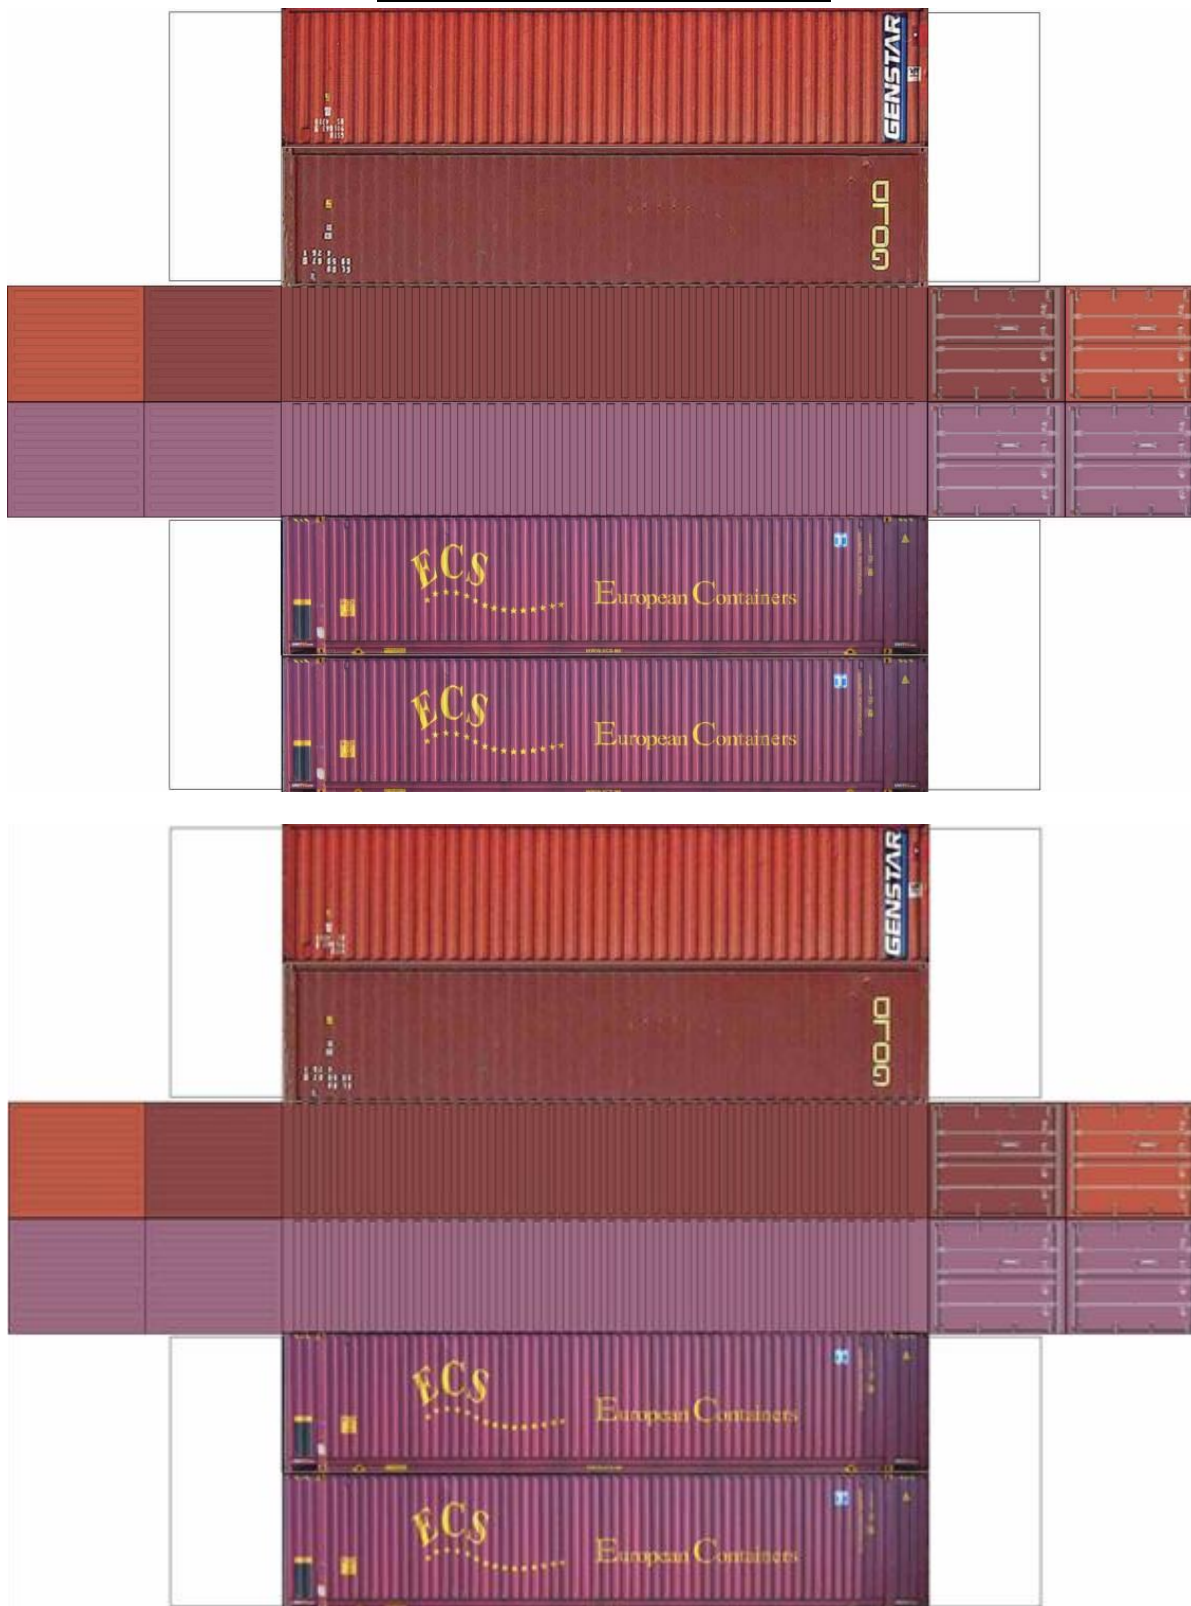

BUILD YOUR OWN (45ft STACK HIGH CUBE CONTAINERS 4 in 1) N SCALE

[Click to watch instructional video](#)

BUILD YOUR OWN (45ft STACK HIGH CUBE CONTAINERS 4 in 1) N SCALE

Drawn By
www.krafttrains.com