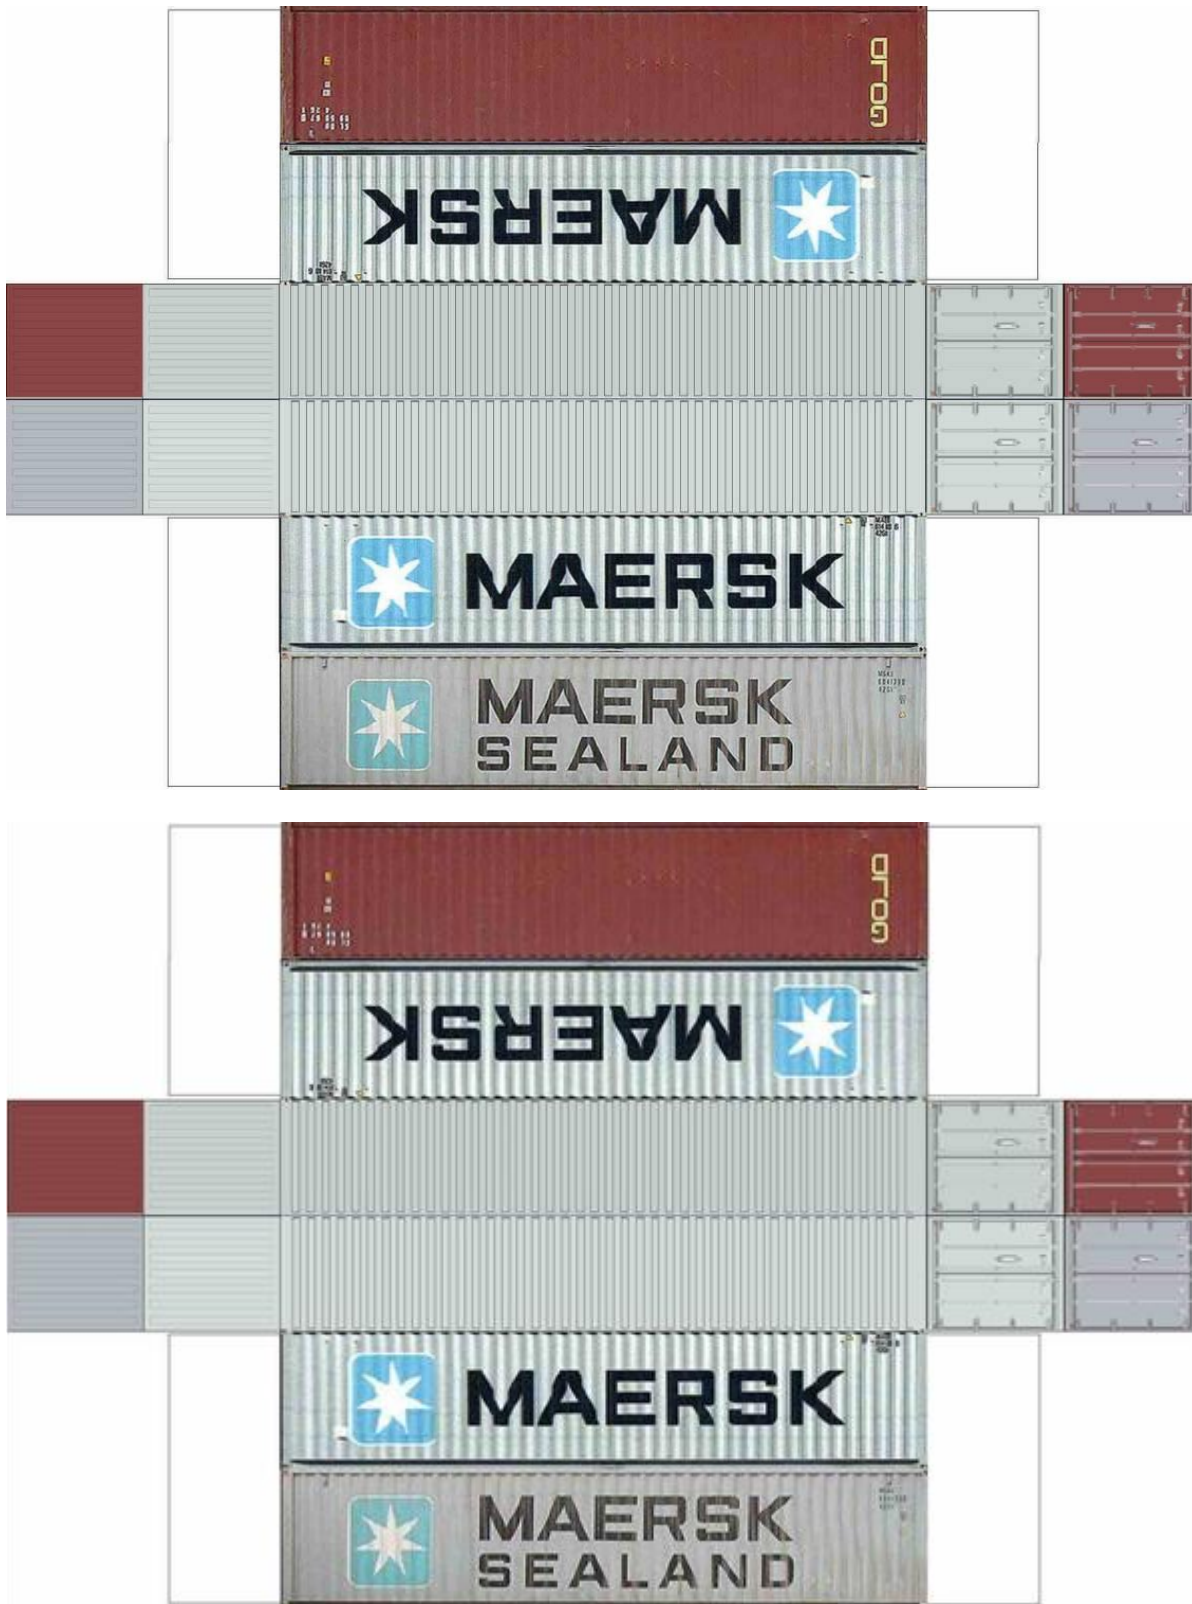

[Click to watch instructional video](#)

BUILD YOUR OWN (45ft STACK HIGH CUBE CONTAINERS 4 in 1) N SCALE

Drawn By
www.krafttrains.com

BUILD YOUR OWN (45ft STACK HIGH CUBE CONTAINERS 4 in 1) N SCALE

[Click to watch instructional video](#)