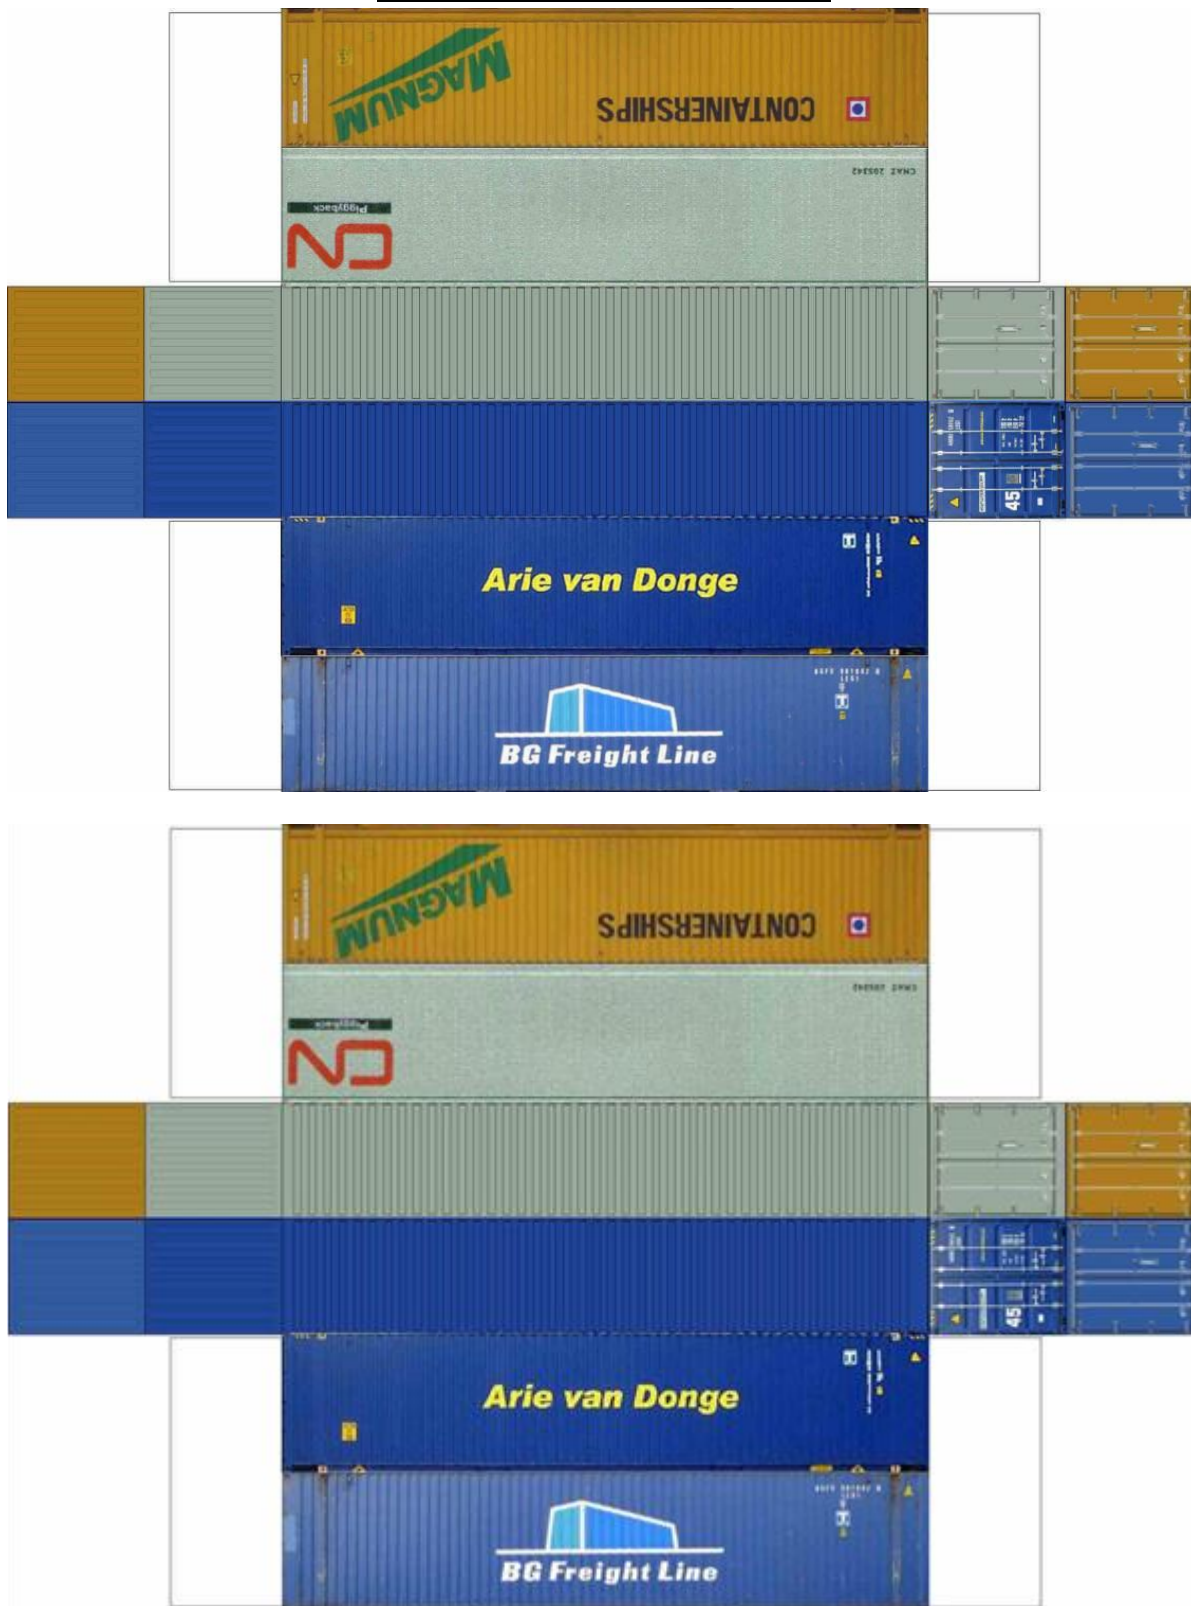

BUILD YOUR OWN (45ft STACK HIGH CUBE CONTAINERS 4 in 1) N SCALE

[Click to watch instructional video](#)

BUILD YOUR OWN (45ft STACK HIGH CUBE CONTAINERS 4 in 1) N SCALE		
KRAFT TRAINS THE TRICKS & SECRETS OF BUILDING YOUR OWN TRAIN SETS	Drawn By www.krafttrains.com