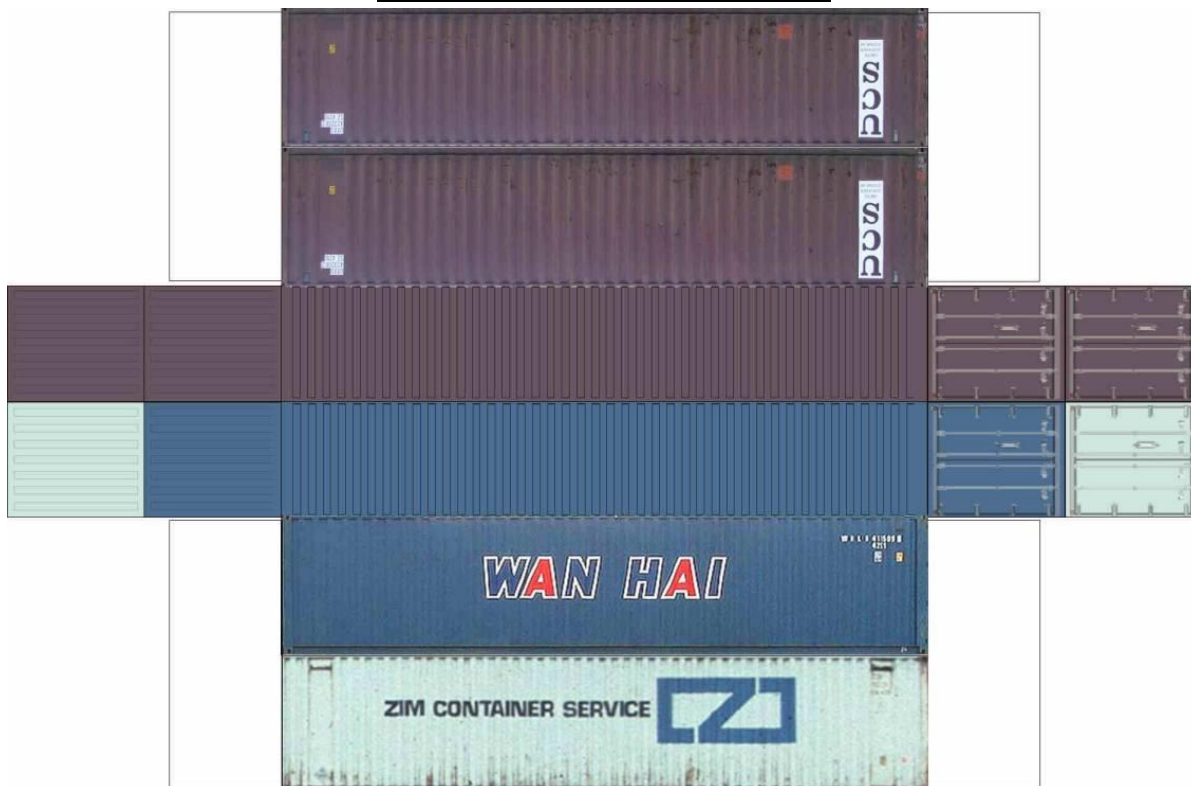

BUILD YOUR OWN (45ft STACK HIGH CUBE CONTAINERS 4 in 1) N SCALE

[Click to watch instructional video](#)

BUILD YOUR OWN (45ft STACK HIGH CUBE CONTAINERS 4 in 1) N SCALE

Drawn By
www.krafttrains.com