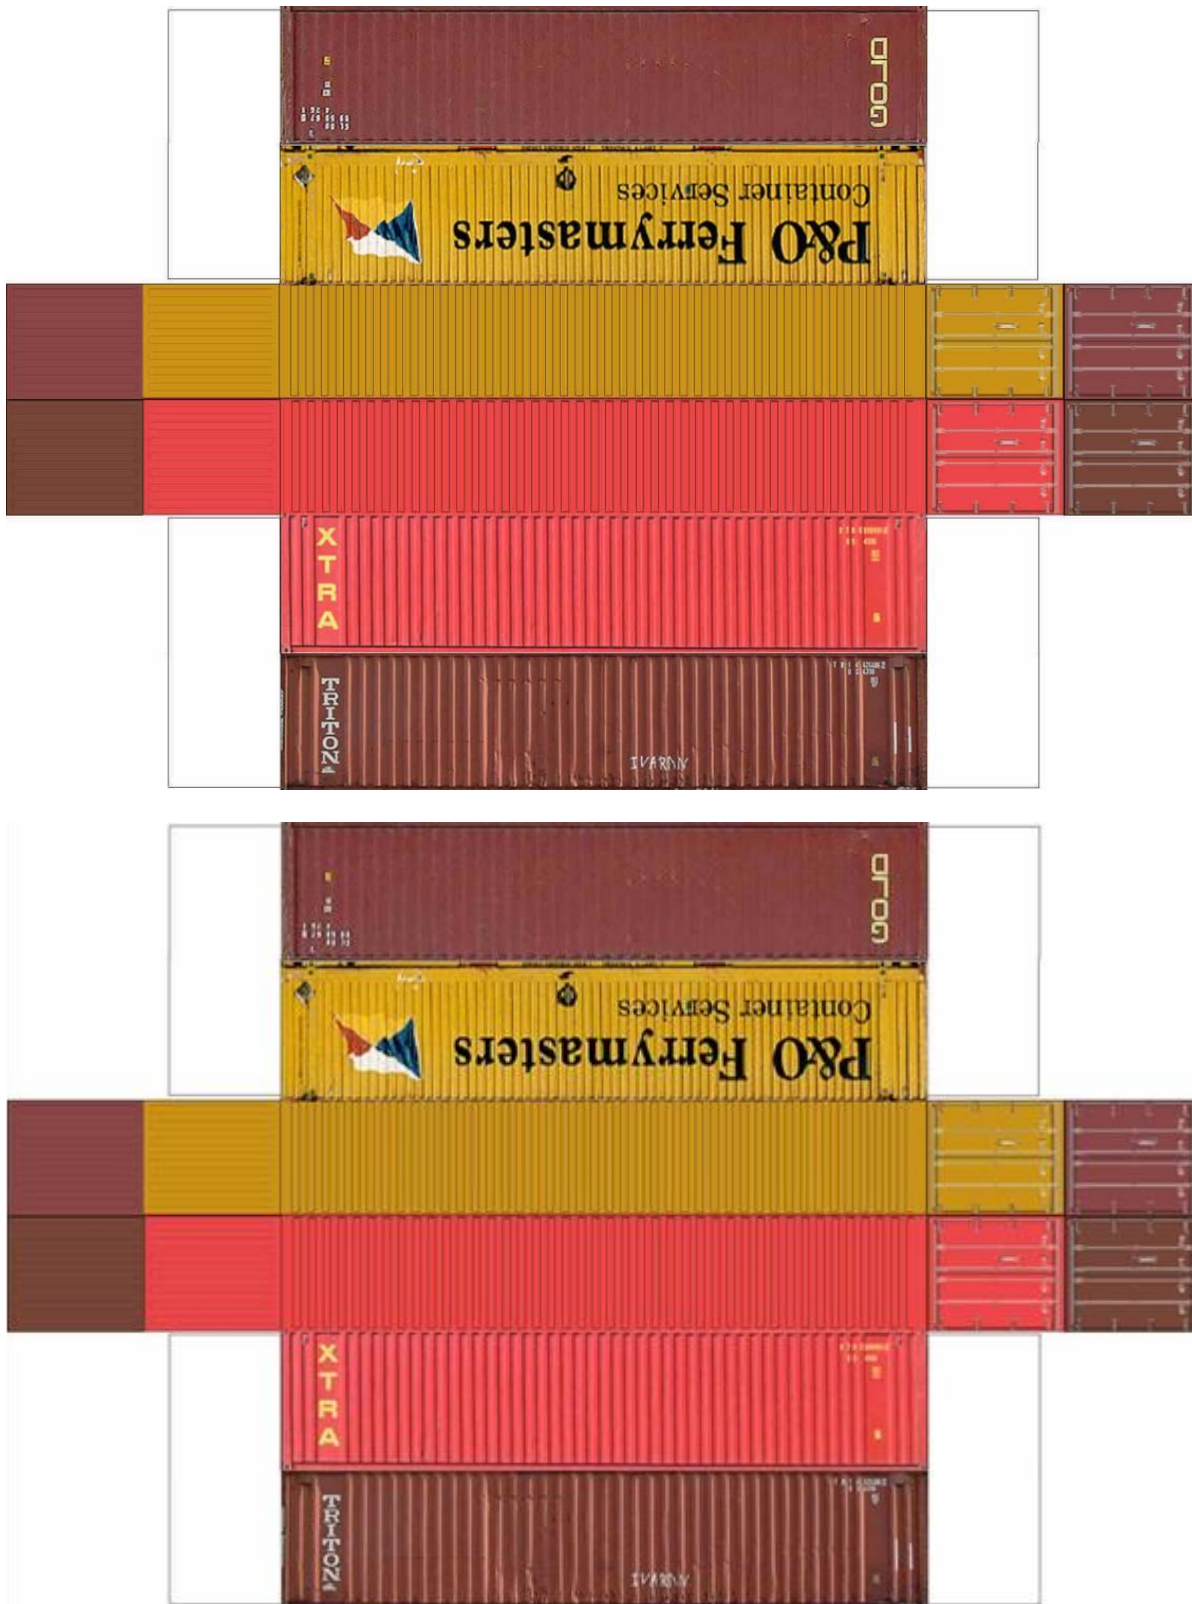

BUILD YOUR OWN (45ft STACK HIGH CUBE CONTAINERS 4 in 1) N SCALE

[Click to watch instructional video](#)

BUILD YOUR OWN (45ft STACK HIGH CUBE CONTAINERS 4 in 1) N SCALE

Drawn By
www.krafttrains.com