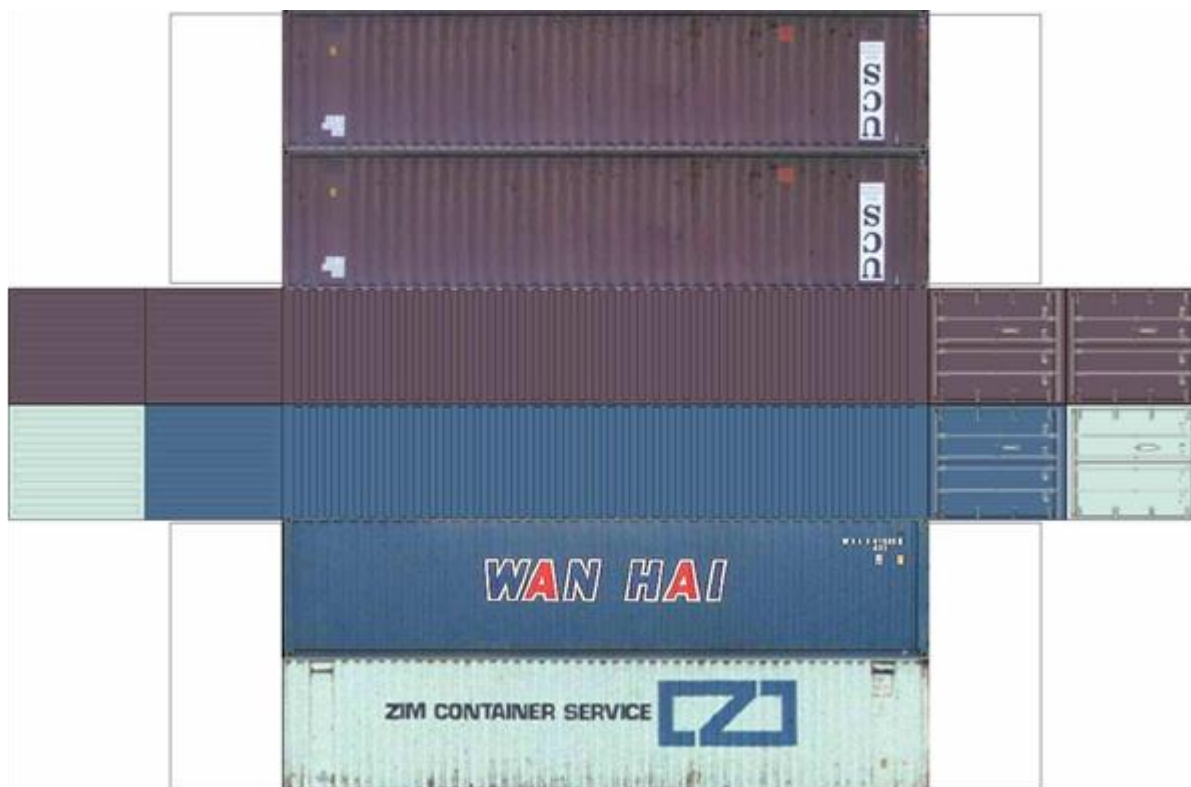

BUILD YOUR OWN (45ft STACK HIGH CUBE CONTAINERS 4 in 1) N SCALE

[Click to watch instructional video](#)

BUILD YOUR OWN (45ft STACK HIGH CUBE CONTAINERS 4 in 1) N SCALE

Drawn By
www.krafttrains.com