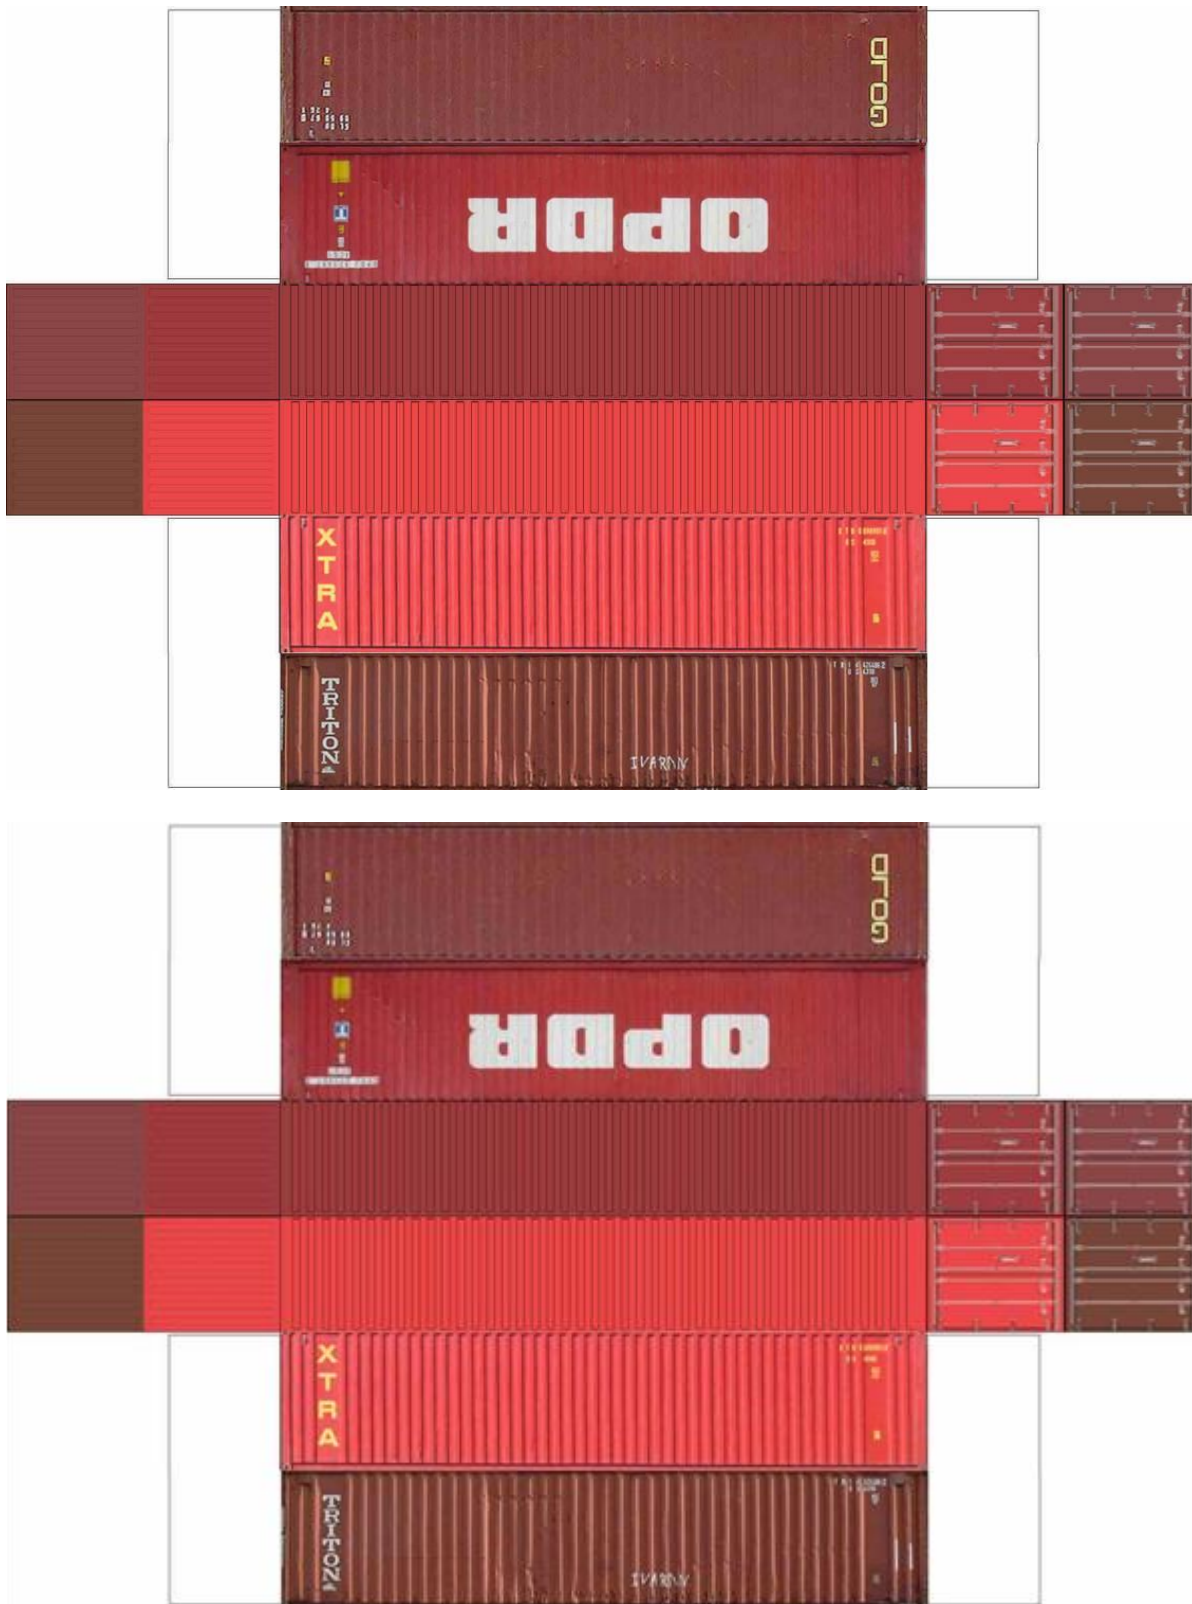

BUILD YOUR OWN (45ft STACK HIGH CUBE CONTAINERS 4 in 1) N SCALE

[Click to watch instructional video](#)

BUILD YOUR OWN (45ft STACK HIGH CUBE CONTAINERS 4 in 1) N SCALE

Drawn By
www.krafttrains.com