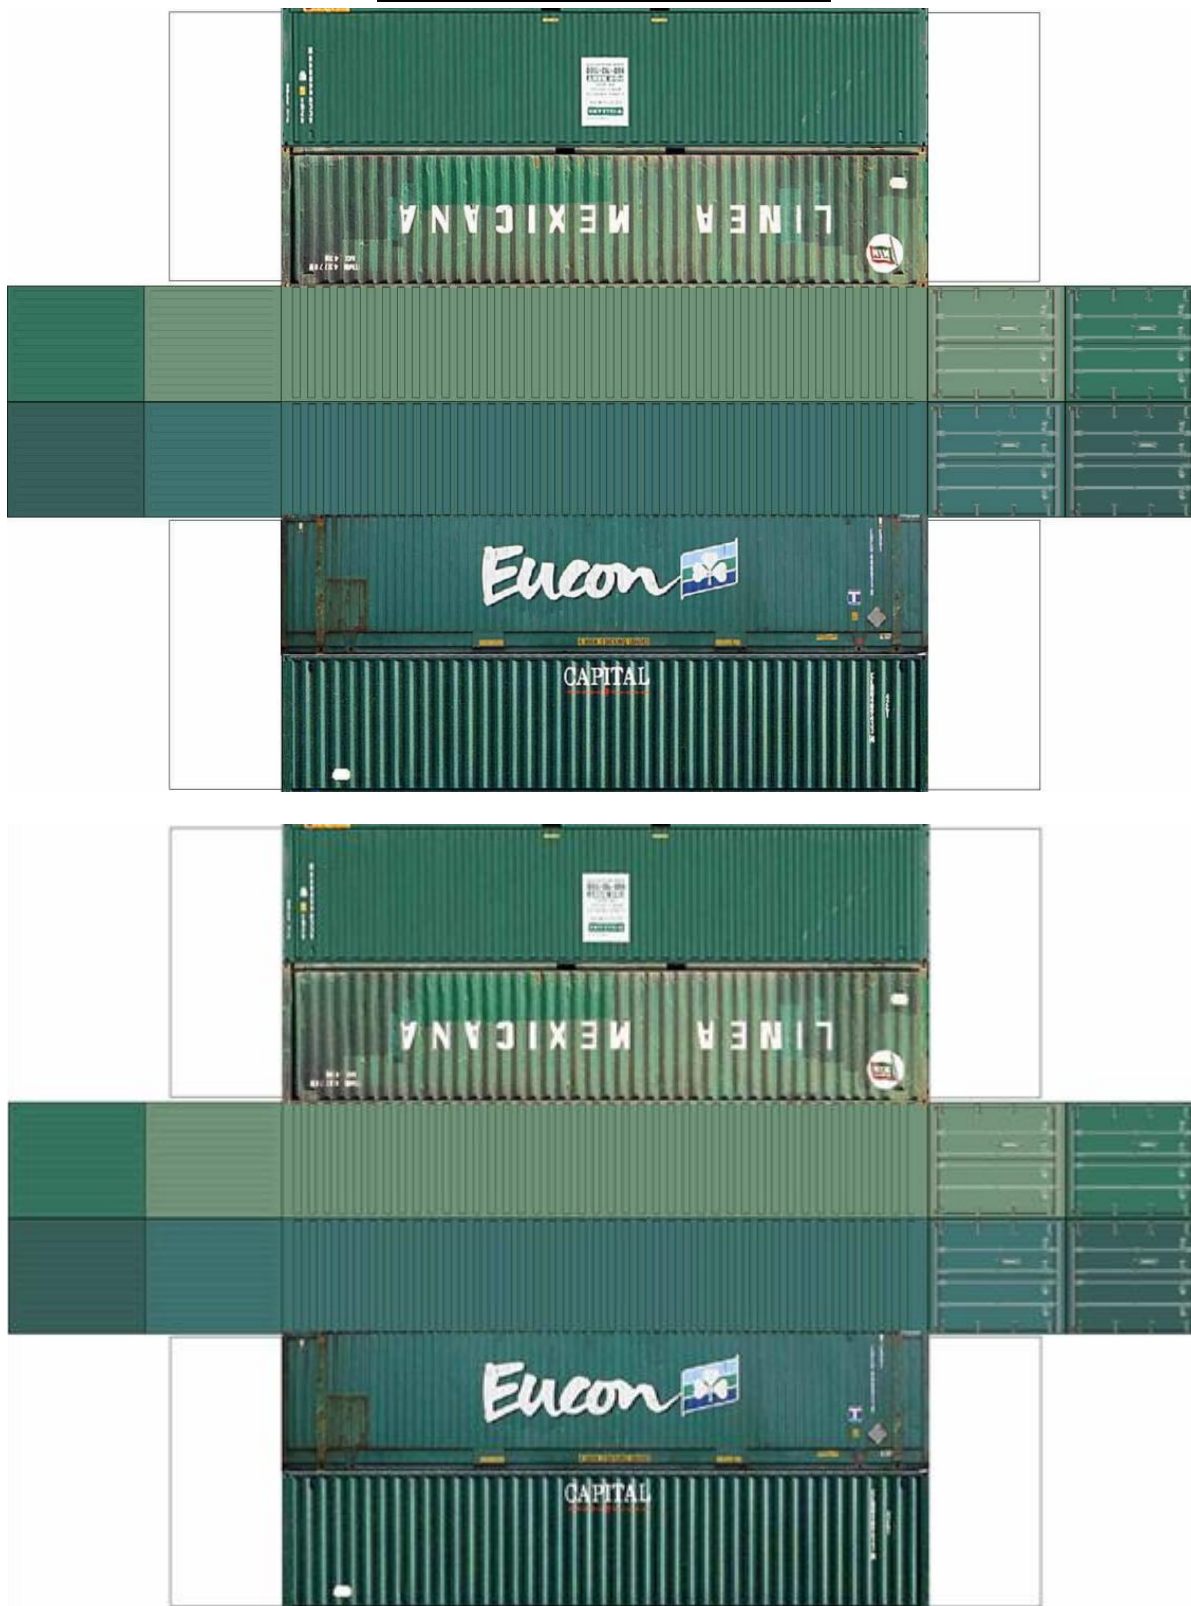

BUILD YOUR OWN (45ft STACK HIGH CUBE CONTAINERS 4 in 1) N SCALE

[Click to watch instructional video](#)

BUILD YOUR OWN (45ft STACK HIGH CUBE CONTAINERS 4 in 1) N SCALE

Drawn By
www.krafttrains.com