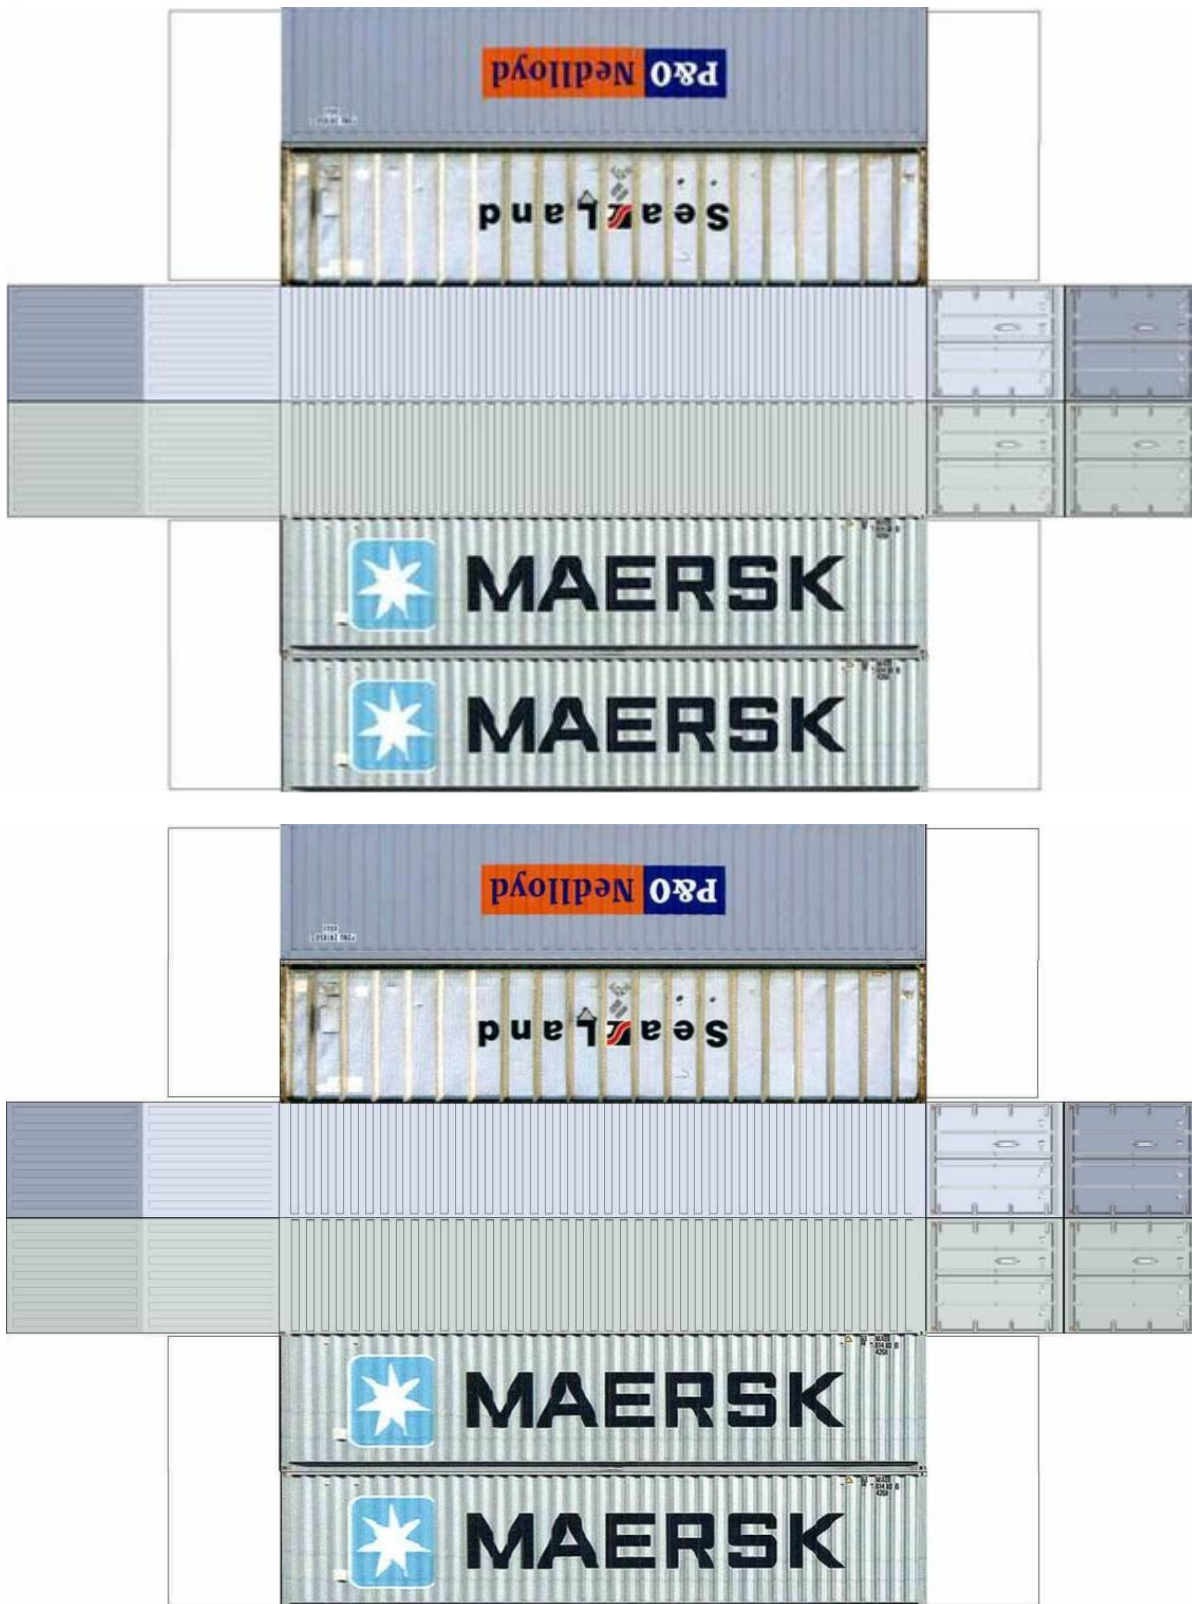

BUILD YOUR OWN (45ft STACK HIGH CUBE CONTAINERS 4 in 1) N SCALE

[Click to watch instructional video](#)

BUILD YOUR OWN (45ft STACK HIGH CUBE CONTAINERS 4 in 1) N SCALE

Drawn By
www.krafttrains.com