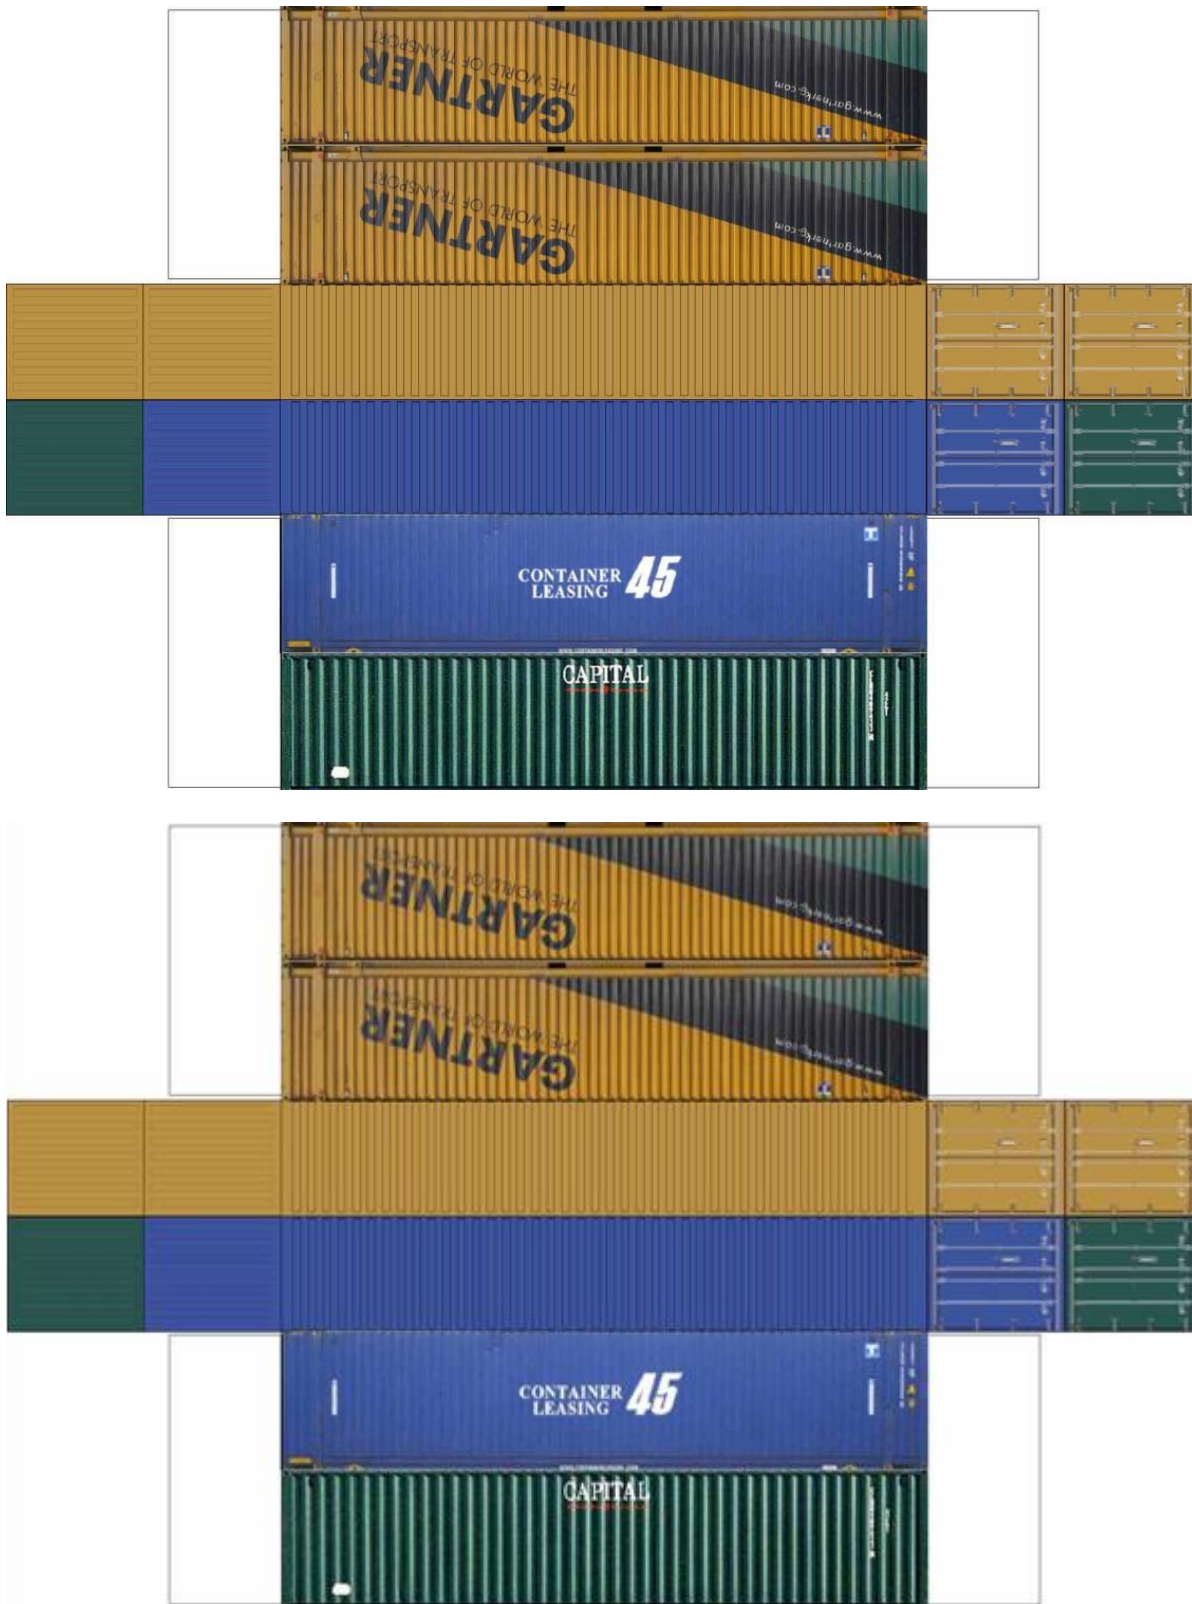

[Click to watch instructional video](#)

BUILD YOUR OWN (45ft STACK HIGH CUBE CONTAINERS 4 in 1) N SCALE

Drawn By
www.krafttrains.com

BUILD YOUR OWN (45ft STACK HIGH CUBE CONTAINERS 4 in 1) N SCALE

[Click to watch instructional video](#)