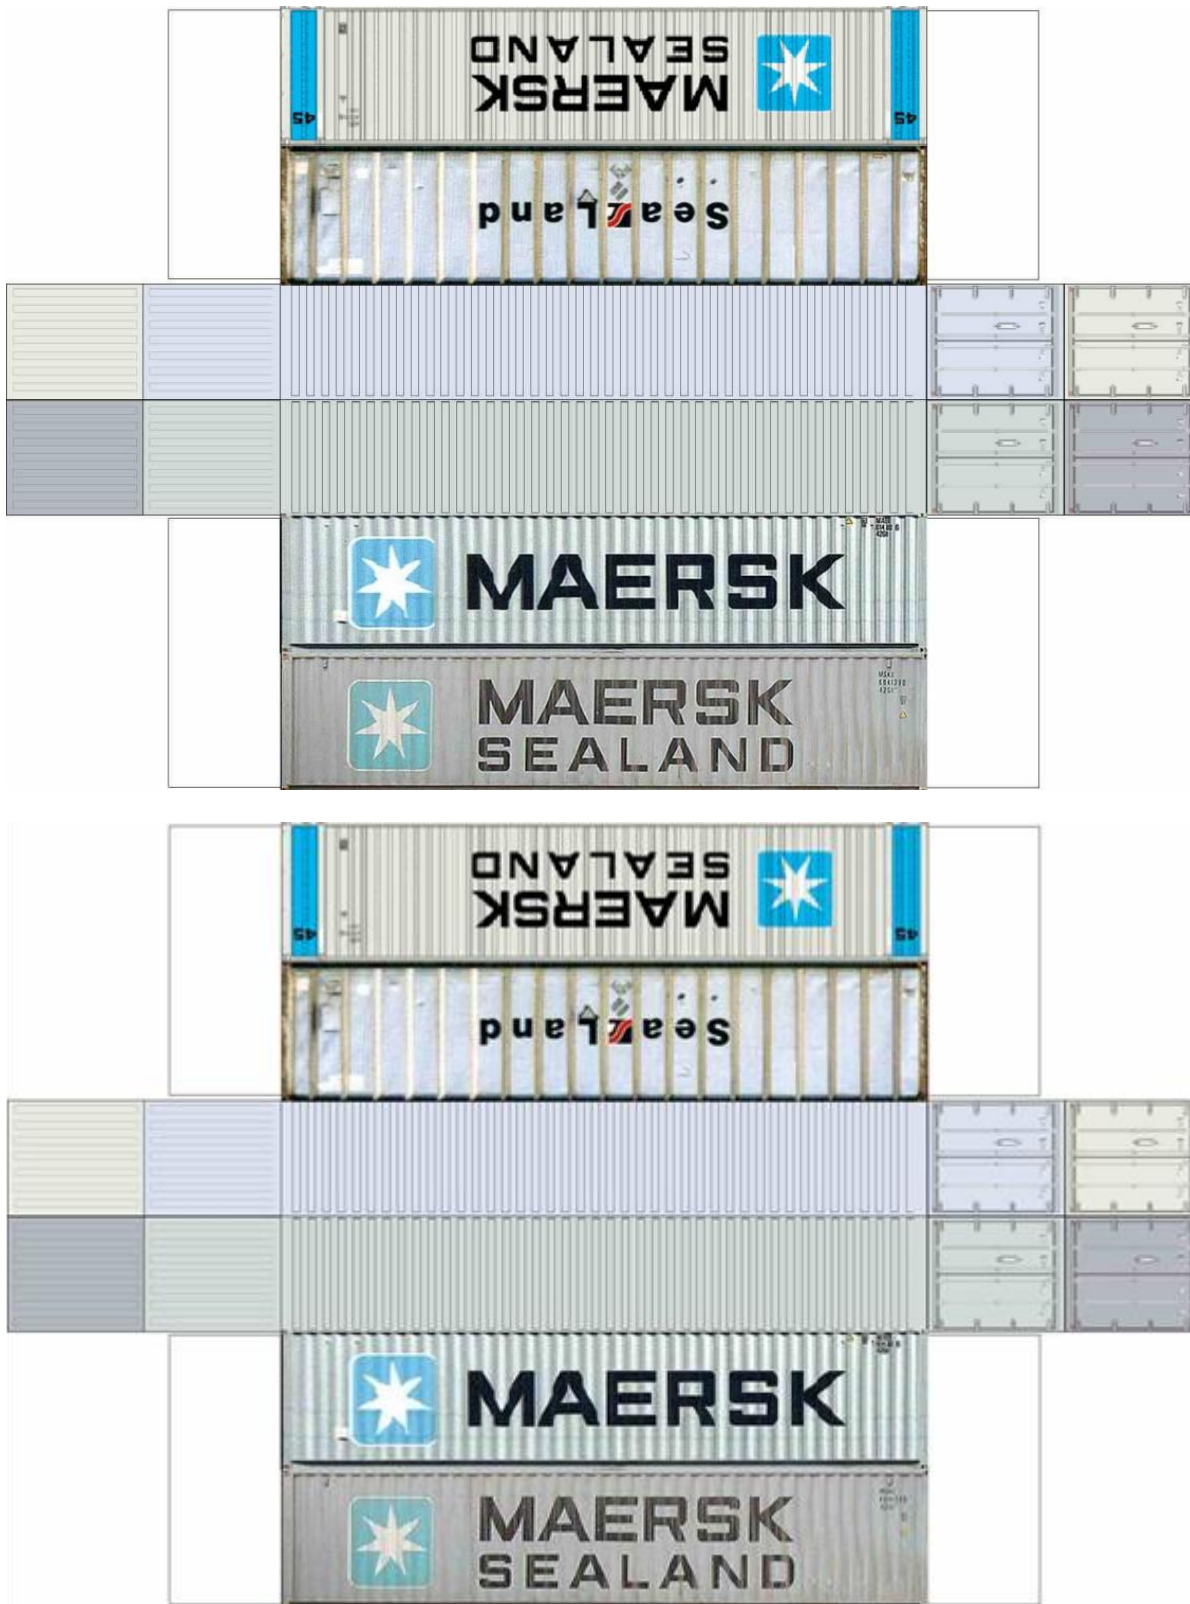

BUILD YOUR OWN (45ft STACK HIGH CUBE CONTAINERS 4 in 1) N SCALE

[Click to watch instructional video](#)

BUILD YOUR OWN (45ft STACK HIGH CUBE CONTAINERS 4 in 1) N SCALE

Drawn By
www.krafttrains.com