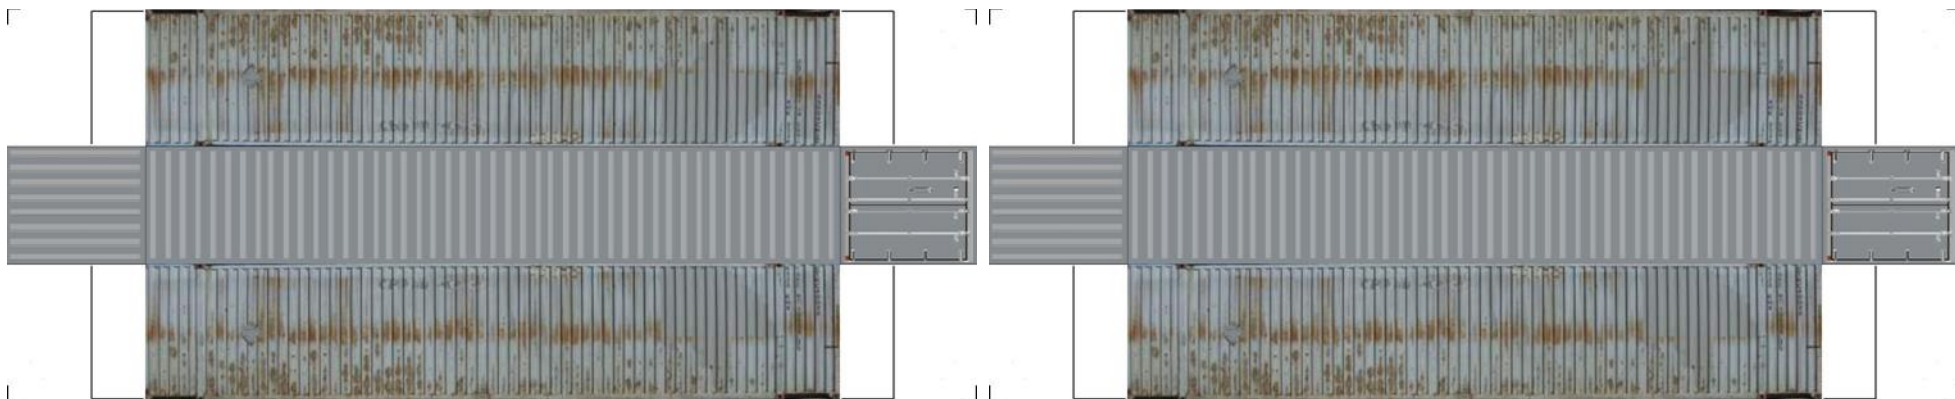

BUILD YOUR OWN (N SCALE) 48ft HIGH CUBE CONTAINERS

[Click to watch instructional video](#)

BUILD YOUR OWN (48ft HIGH CUBE CONTAINERS) N SCALE

Drawn By
www.krafttrains.com