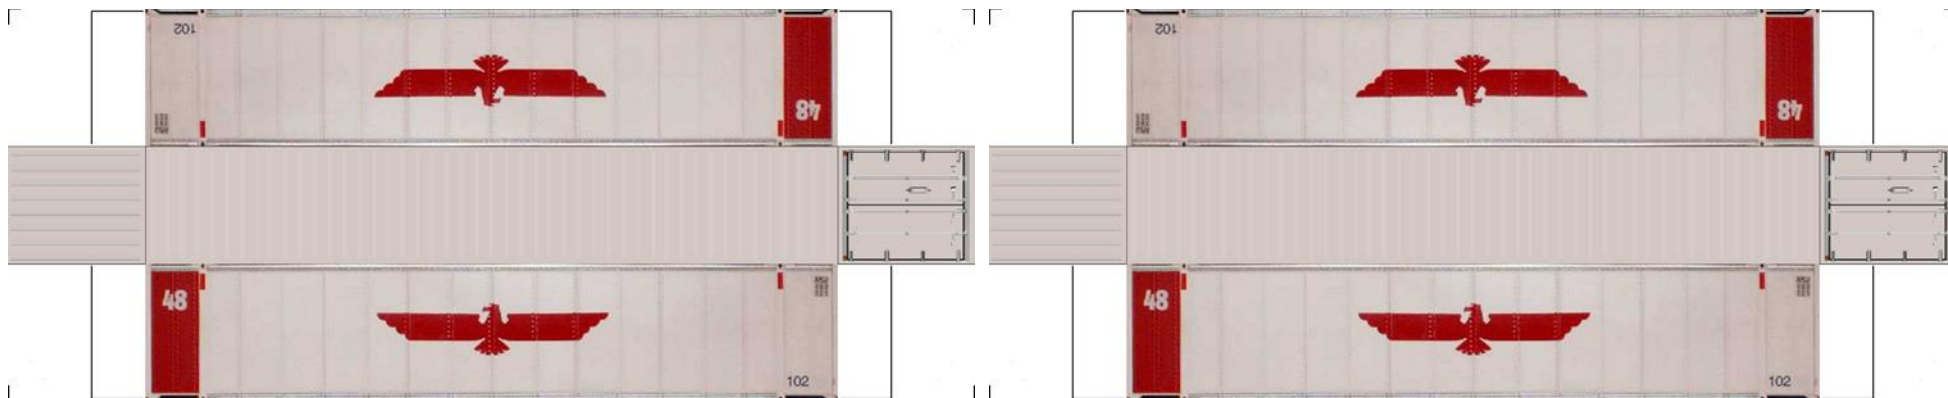

BUILD YOUR OWN (N SCALE) 48ft HIGH CUBE CONTAINERS

[Click to watch instructional video](#)

BUILD YOUR OWN (48ft HIGH CUBE CONTAINERS) N SCALE

Drawn By
www.krafttrains.com