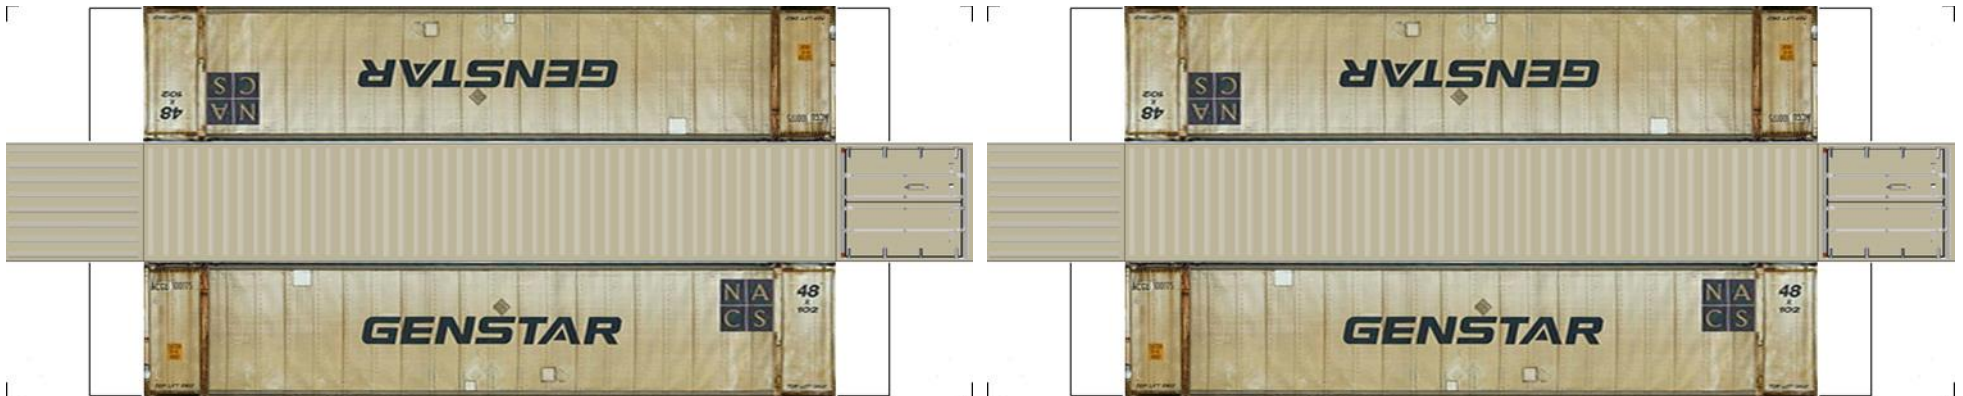

BUILD YOUR OWN (N SCALE) 48ft HIGH CUBE CONTAINERS

[Click to watch instructional video](#)

BUILD YOUR OWN (48ft HIGH CUBE CONTAINERS) N SCALE

Drawn By
www.krafttrains.com