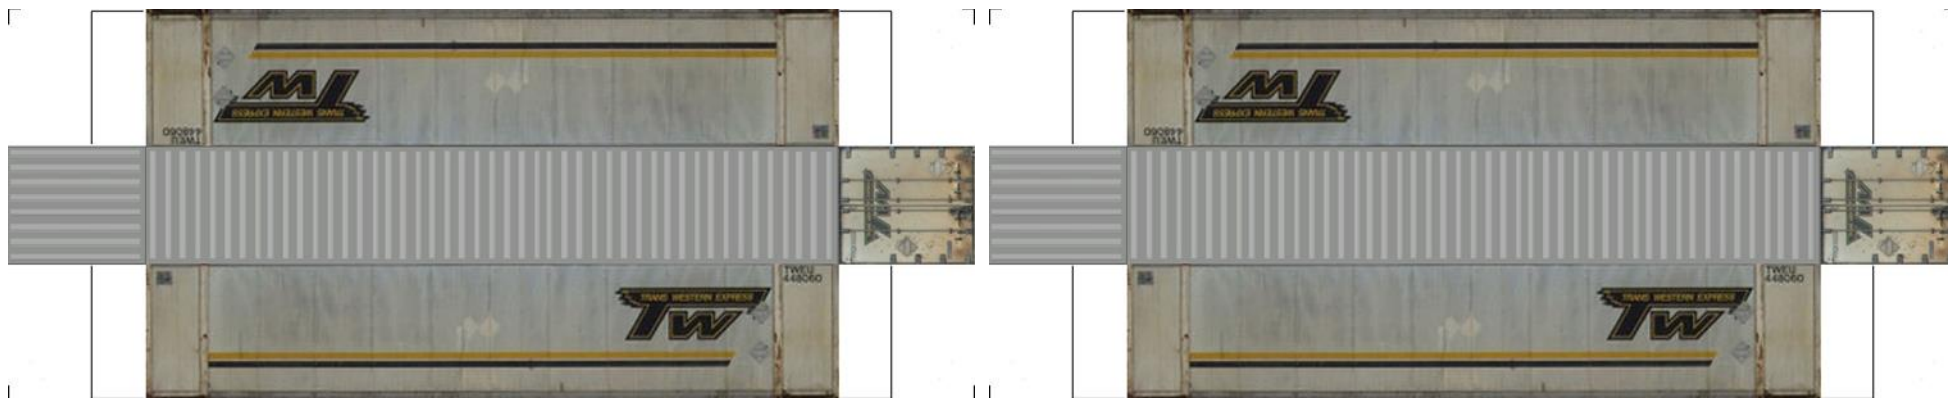

BUILD YOUR OWN (N SCALE) 48ft HIGH CUBE CONTAINERS

[Click to watch instructional video](#)

BUILD YOUR OWN (48ft HIGH CUBE CONTAINERS) N SCALE

Drawn By
www.krafttrains.com