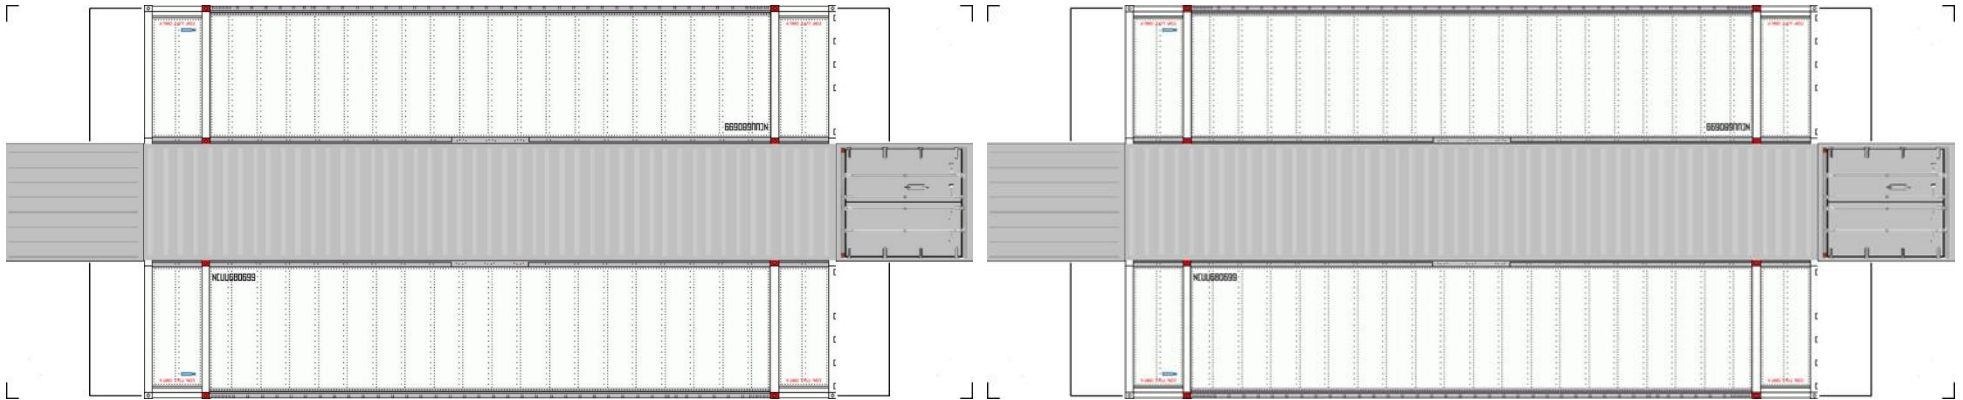

BUILD YOUR OWN (N SCALE) 48ft HIGH CUBE CONTAINERS

[Click to watch instructional video](#)

BUILD YOUR OWN (48ft HIGH CUBE CONTAINERS) N SCALE

Drawn By
www.krafttrains.com