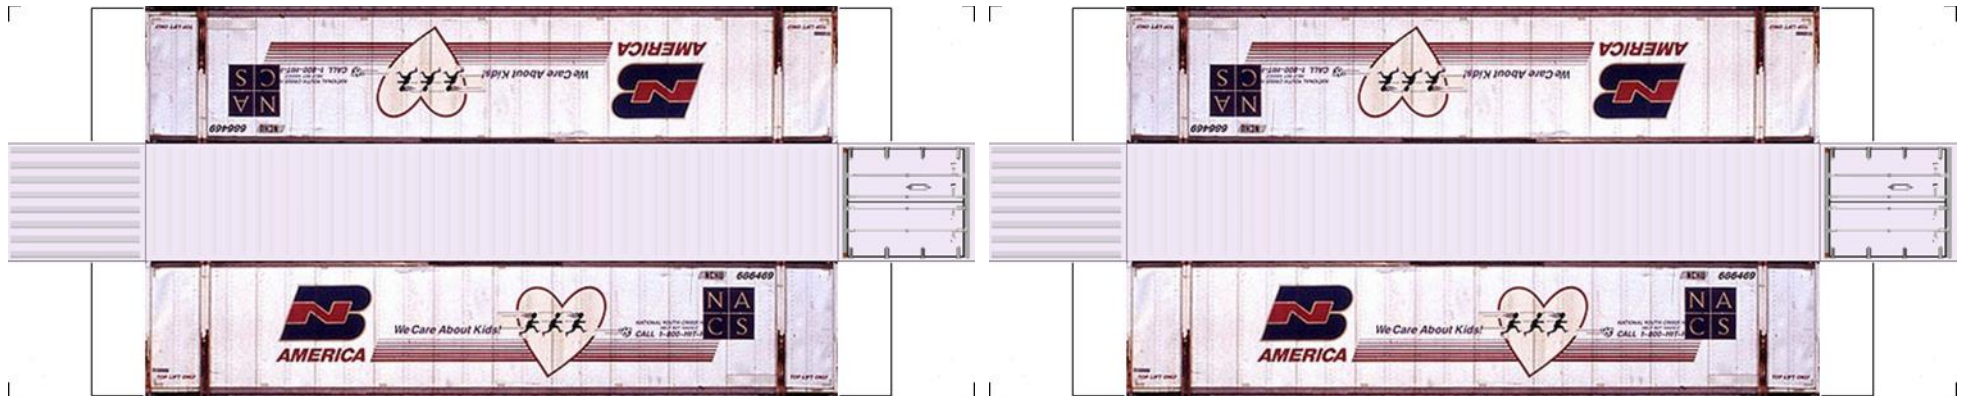

BUILD YOUR OWN (N SCALE) 48ft HIGH CUBE CONTAINERS

[Click to watch instructional video](#)

BUILD YOUR OWN (48ft HIGH CUBE CONTAINERS) N SCALE

Drawn By
www.krafttrains.com