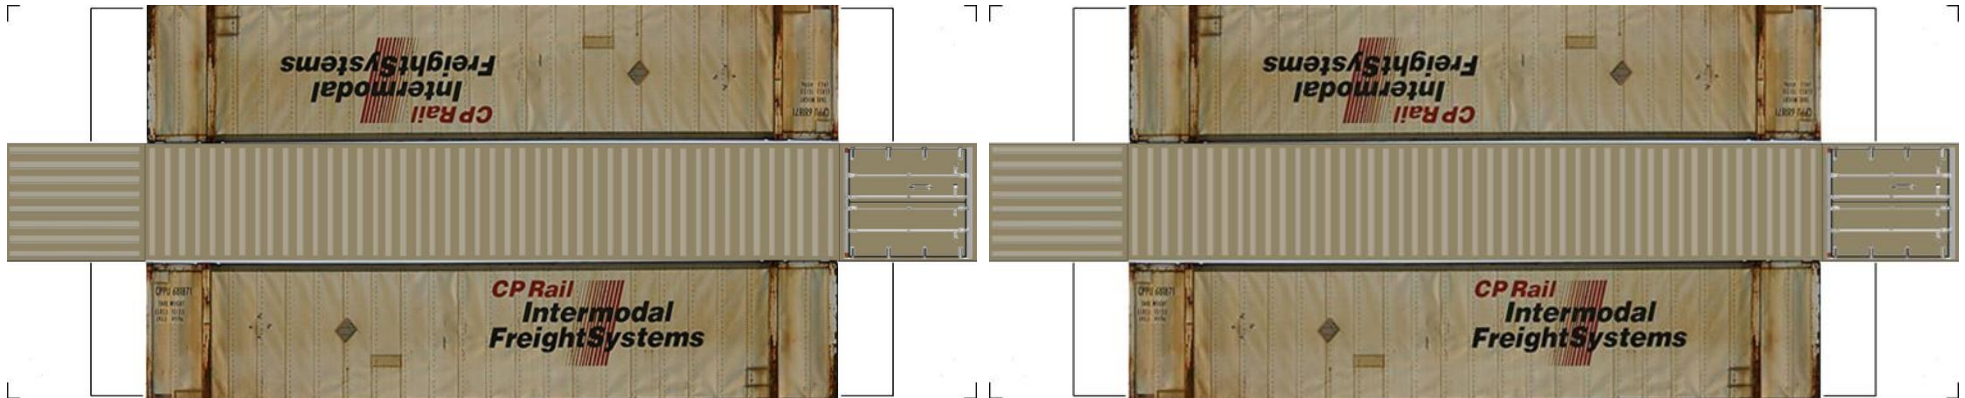

BUILD YOUR OWN (N SCALE) 48ft HIGH CUBE CONTAINERS

[Click to watch instructional video](#)

BUILD YOUR OWN (48ft HIGH CUBE CONTAINERS) N SCALE

Drawn By
www.krafttrains.com