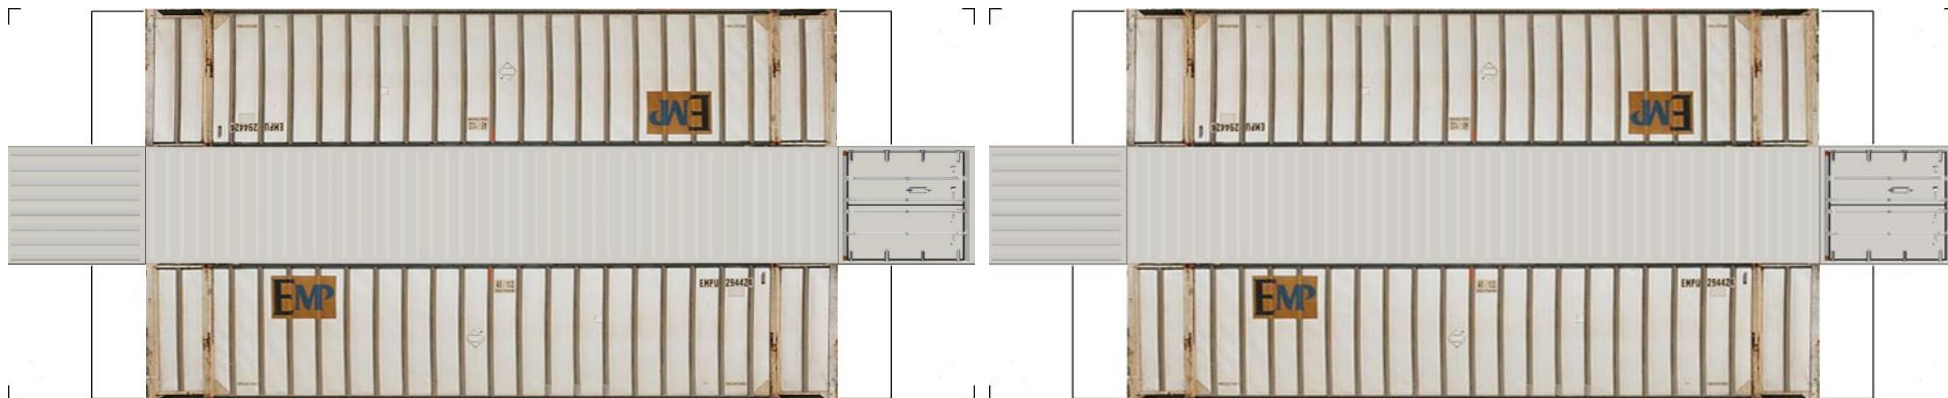

BUILD YOUR OWN (N SCALE) 48ft HIGH CUBE CONTAINERS

[Click to watch instructional video](#)

BUILD YOUR OWN (48ft HIGH CUBE CONTAINERS) N SCALE

Drawn By
www.krafttrains.com