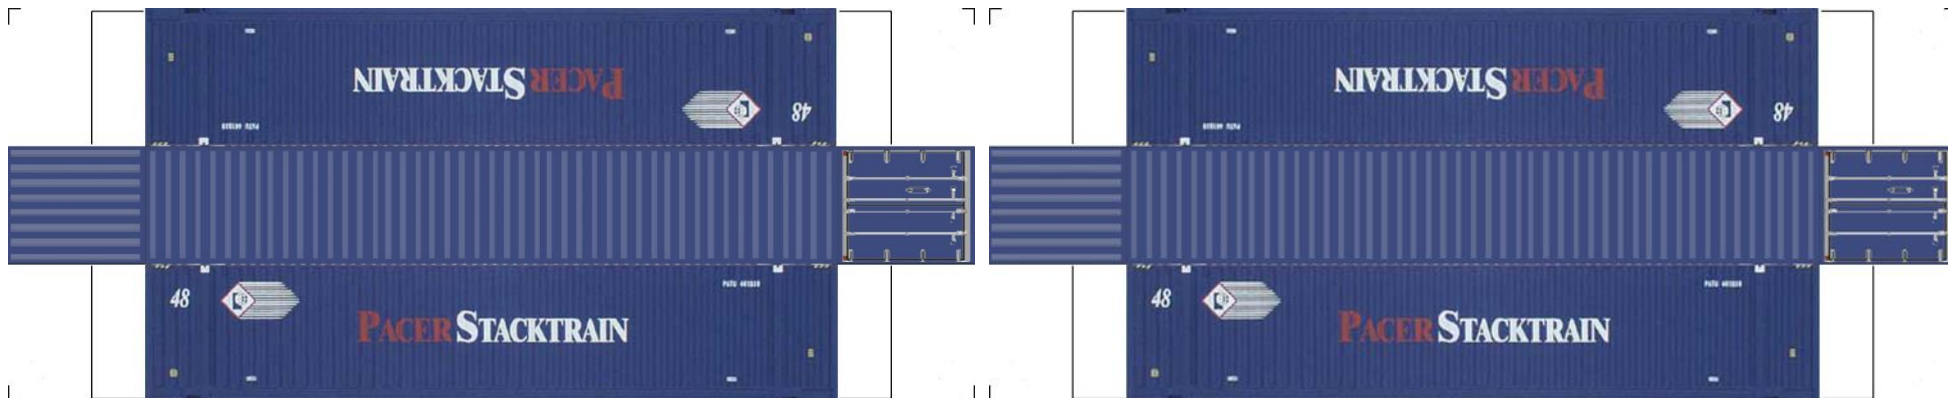

BUILD YOUR OWN (N SCALE) 48ft HIGH CUBE CONTAINERS

[Click to watch instructional video](#)

BUILD YOUR OWN (48ft HIGH CUBE CONTAINERS) N SCALE

Drawn By
www.krafttrains.com