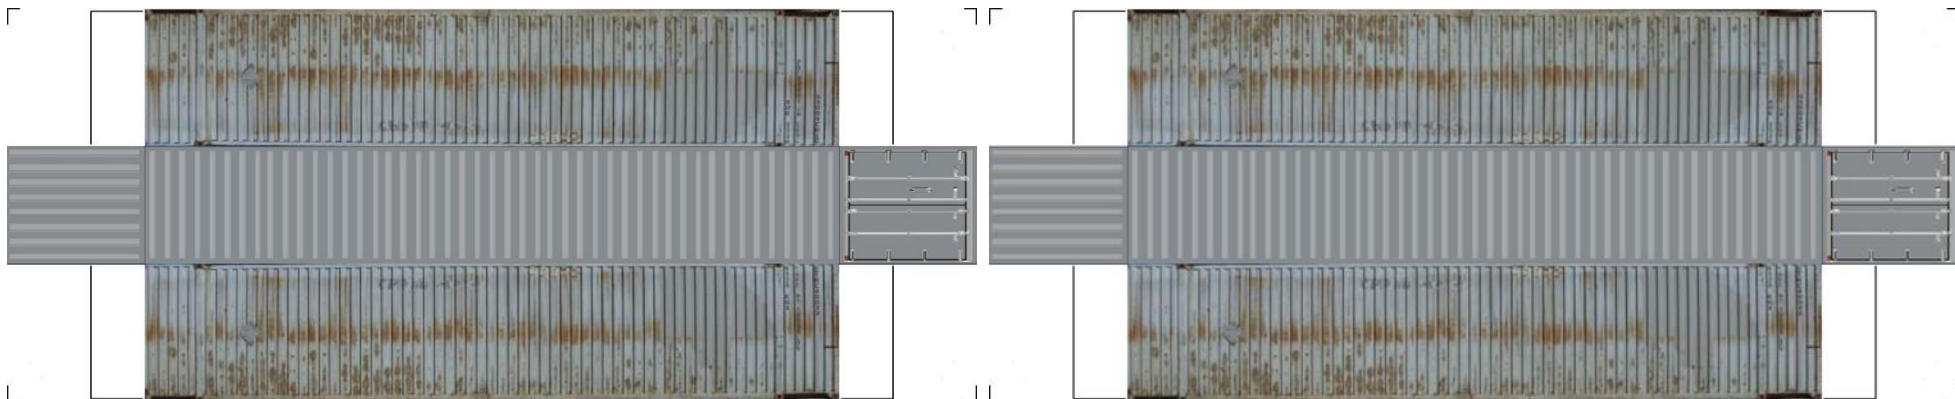

BUILD YOUR OWN (N SCALE) 48ft HIGH CUBE CONTAINERS

[Click to watch instructional video](#)

BUILD YOUR OWN (48ft HIGH CUBE CONTAINERS) N SCALE

Drawn By
www.krafttrains.com