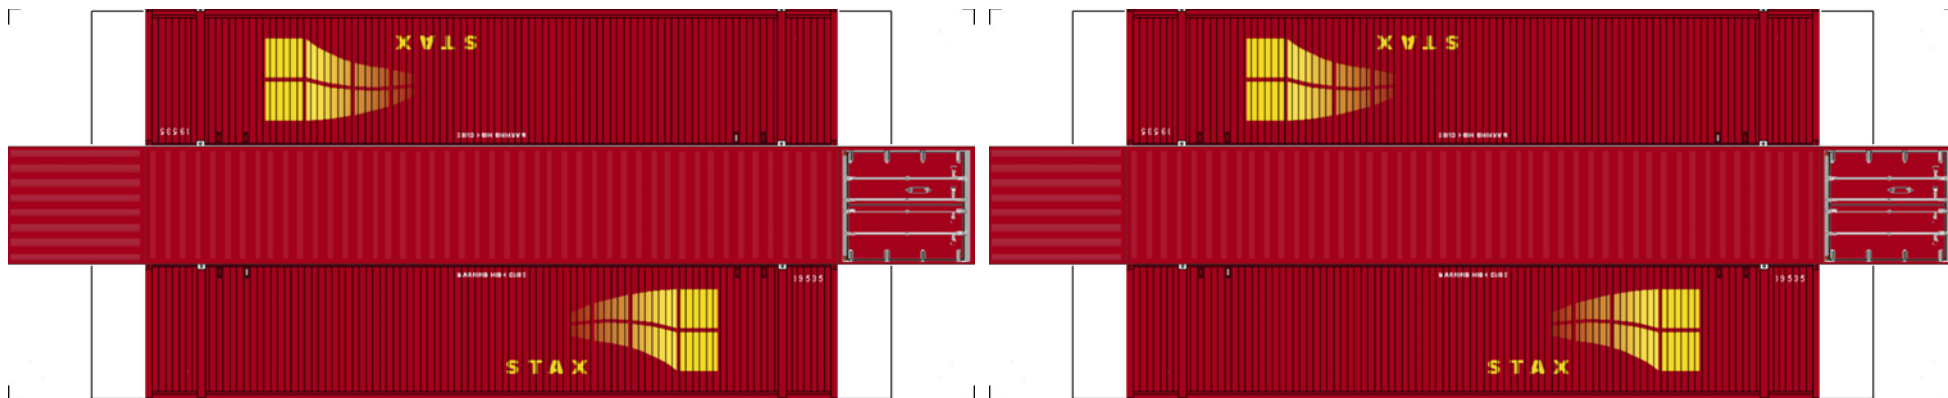

BUILD YOUR OWN (N SCALE) 48ft HIGH CUBE CONTAINERS

[Click to watch instructional video](#)

BUILD YOUR OWN (48ft HIGH CUBE CONTAINERS) N SCALE

Drawn By
www.krafttrains.com