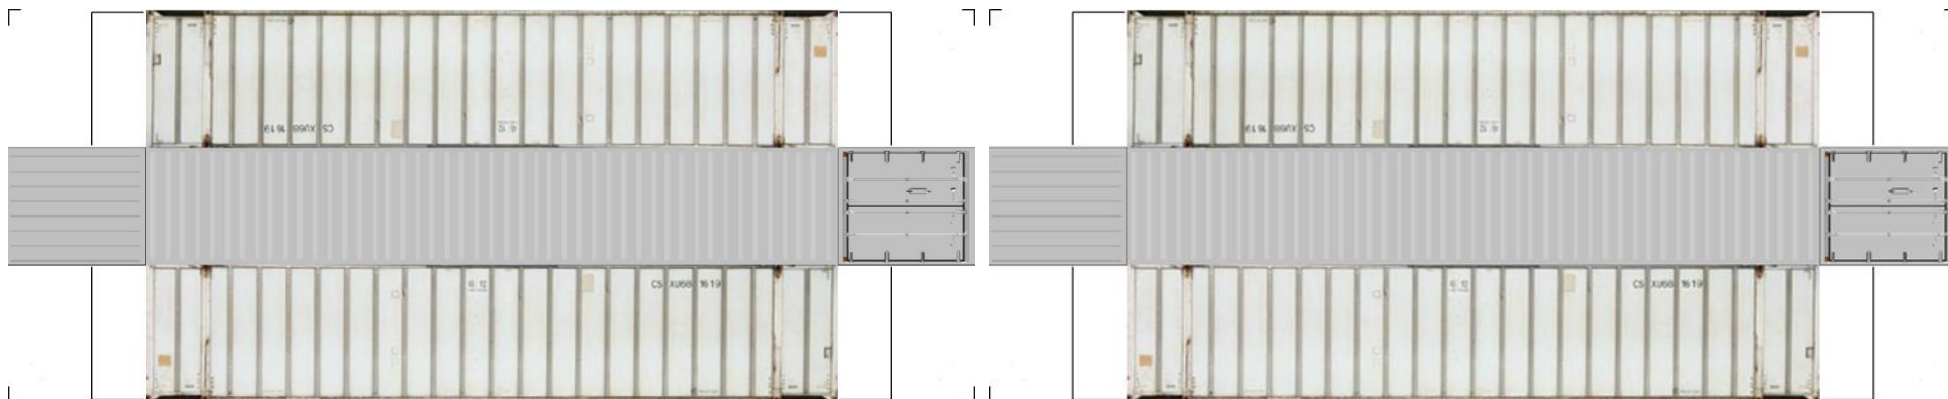

BUILD YOUR OWN (N SCALE) 48ft HIGH CUBE CONTAINERS

[Click to watch instructional video](#)

BUILD YOUR OWN (48ft HIGH CUBE CONTAINERS) N SCALE

Drawn By
www.krafttrains.com