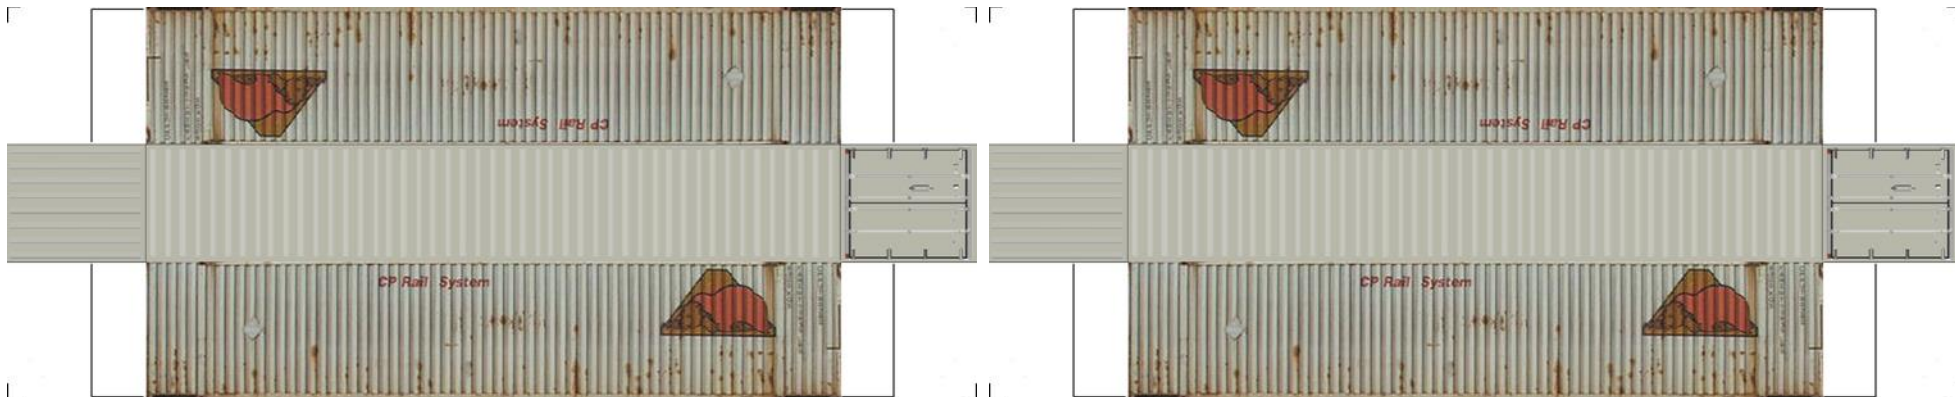

BUILD YOUR OWN (N SCALE) 48ft HIGH CUBE CONTAINERS

[Click to watch instructional video](#)

BUILD YOUR OWN (48ft HIGH CUBE CONTAINERS) N SCALE

Drawn By
www.krafttrains.com