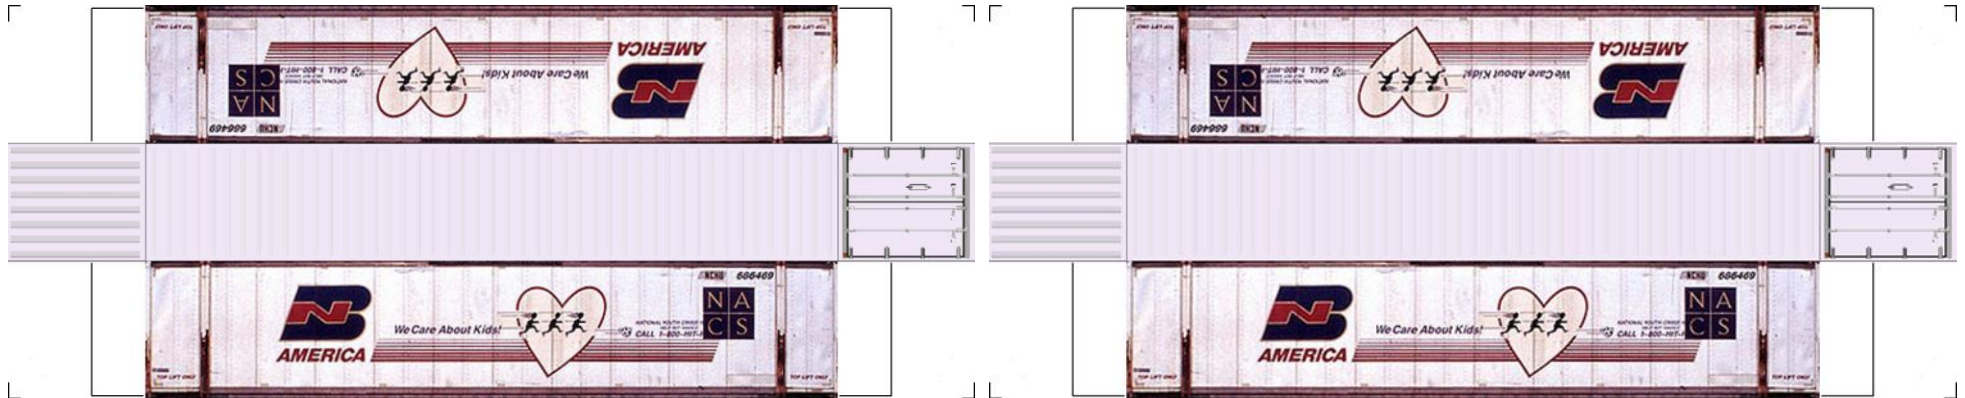

BUILD YOUR OWN (N SCALE) 48ft HIGH CUBE CONTAINERS

[Click to watch instructional video](#)

BUILD YOUR OWN (48ft HIGH CUBE CONTAINERS) N SCALE

Drawn By
www.krafttrains.com