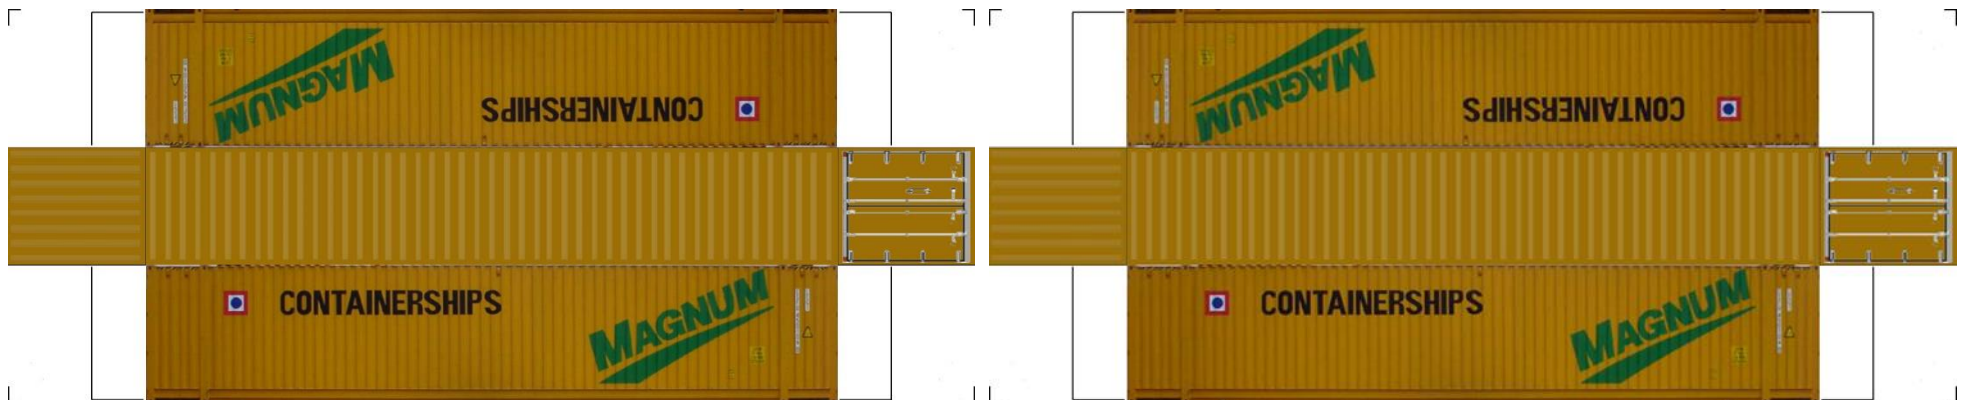

BUILD YOUR OWN (N SCALE) 48ft HIGH CUBE CONTAINERS

[Click to watch instructional video](#)

BUILD YOUR OWN (48ft HIGH CUBE CONTAINERS) N SCALE

Drawn By
www.krafttrains.com