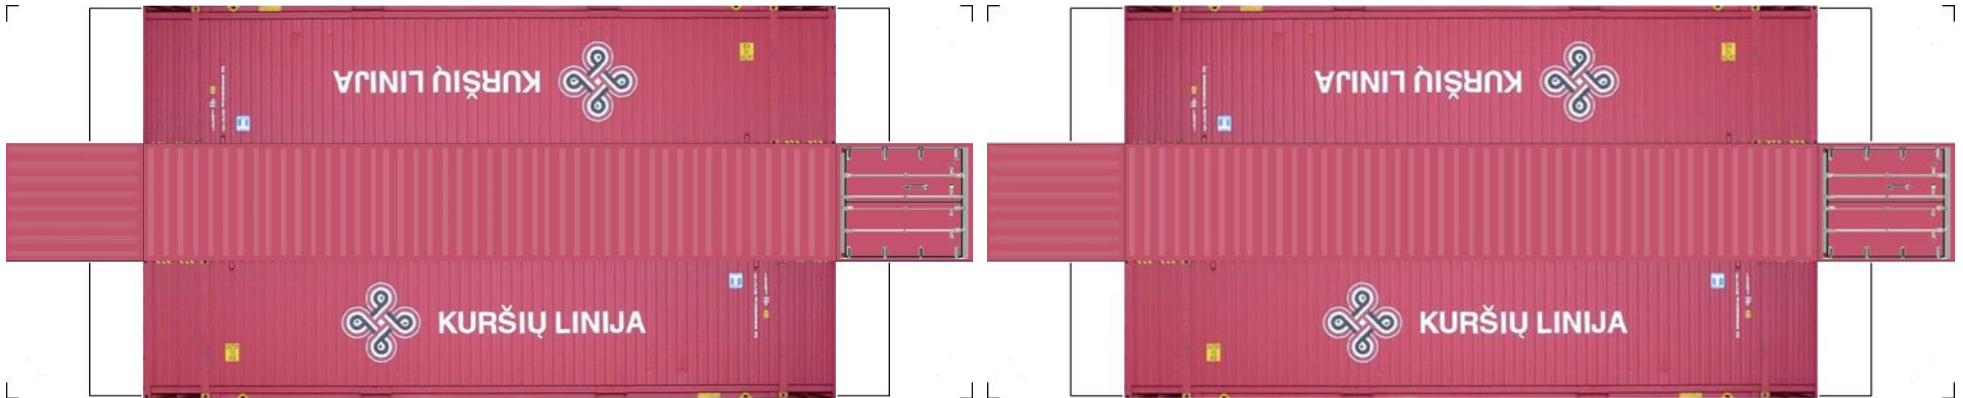

BUILD YOUR OWN (N SCALE) 48ft HIGH CUBE CONTAINERS

[Click to watch instructional video](#)

BUILD YOUR OWN (48ft HIGH CUBE CONTAINERS) N SCALE

Drawn By
www.krafttrains.com