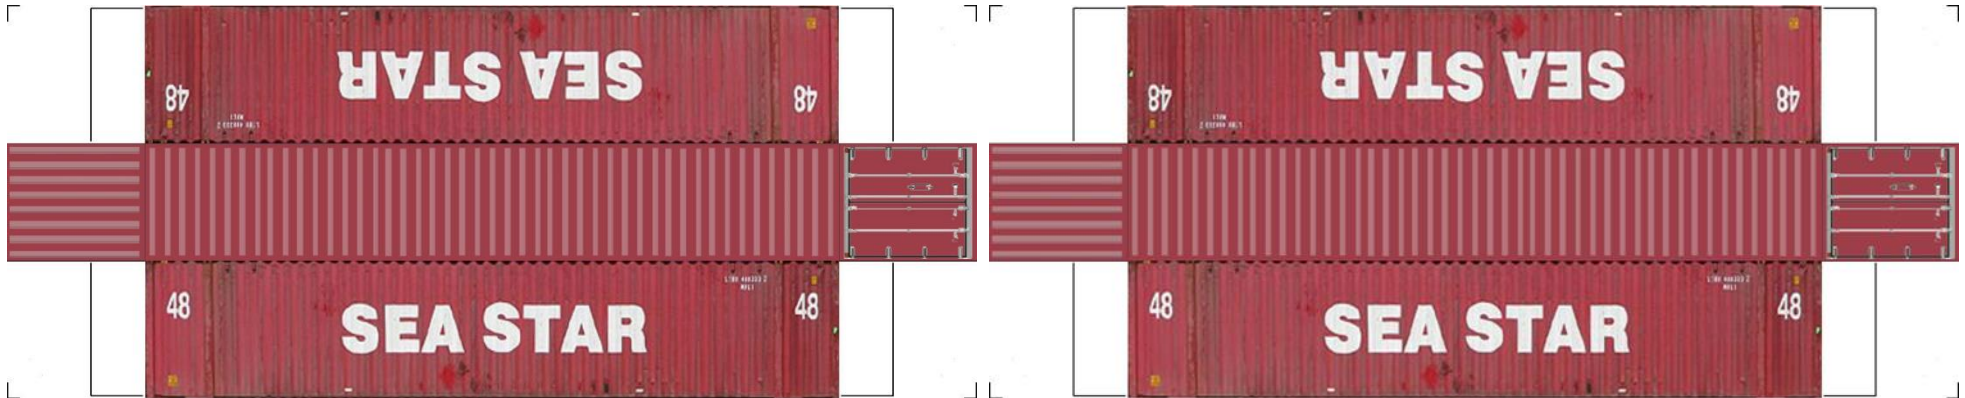

BUILD YOUR OWN (N SCALE) 48ft HIGH CUBE CONTAINERS

[Click to watch instructional video](#)

BUILD YOUR OWN (48ft HIGH CUBE CONTAINERS) N SCALE

Drawn By
www.krafttrains.com