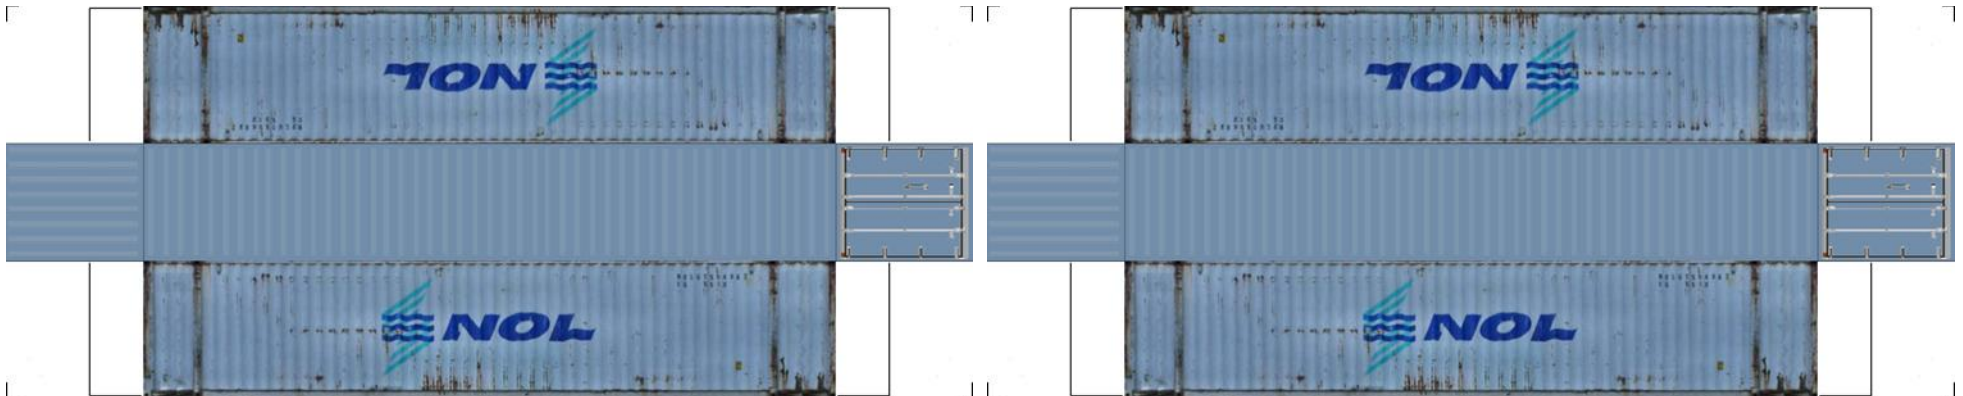

BUILD YOUR OWN (N SCALE) 48ft HIGH CUBE CONTAINERS

[Click to watch instructional video](#)

BUILD YOUR OWN (48ft HIGH CUBE CONTAINERS) N SCALE

Drawn By
www.krafttrains.com