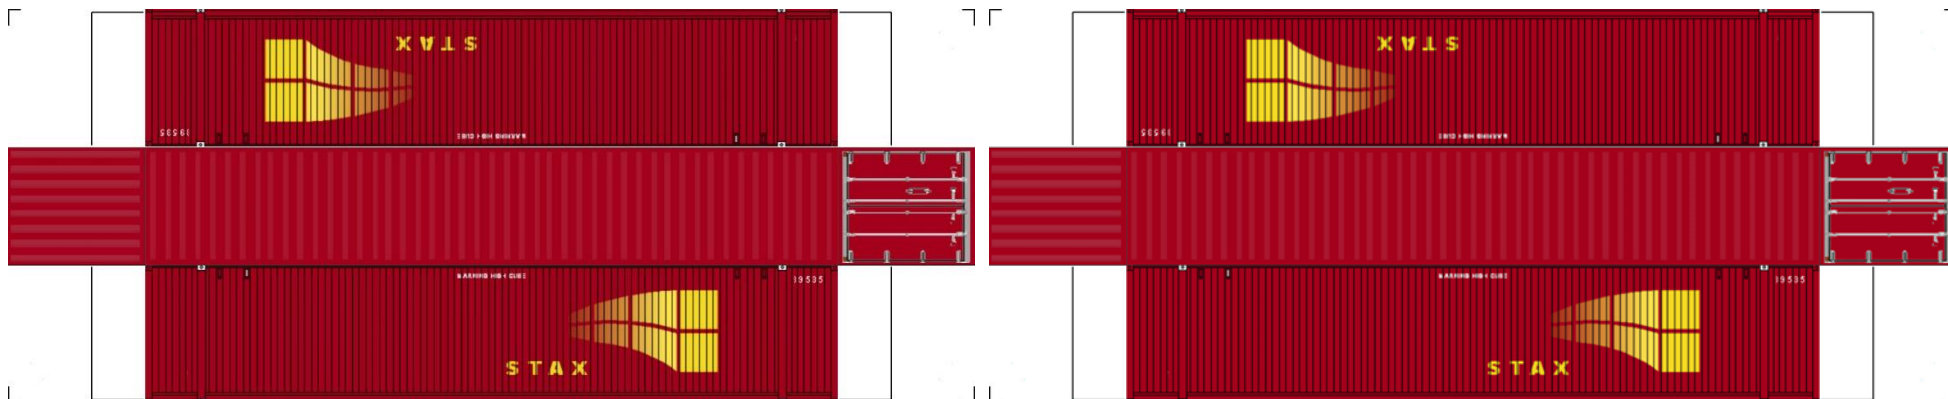

BUILD YOUR OWN (N SCALE) 48ft HIGH CUBE CONTAINERS

[Click to watch instructional video](#)

BUILD YOUR OWN (48ft HIGH CUBE CONTAINERS) N SCALE

Drawn By
www.krafttrains.com