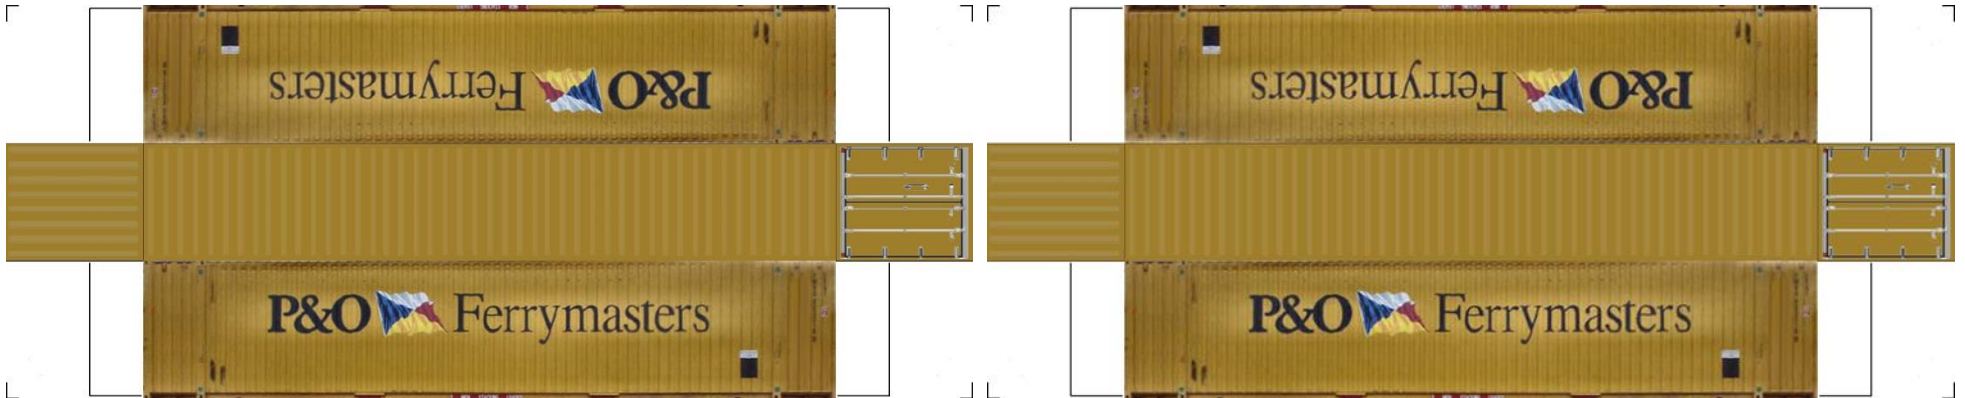

BUILD YOUR OWN (N SCALE) 48ft HIGH CUBE CONTAINERS

[Click to watch instructional video](#)

BUILD YOUR OWN (48ft HIGH CUBE CONTAINERS) N SCALE

Drawn By
www.krafttrains.com