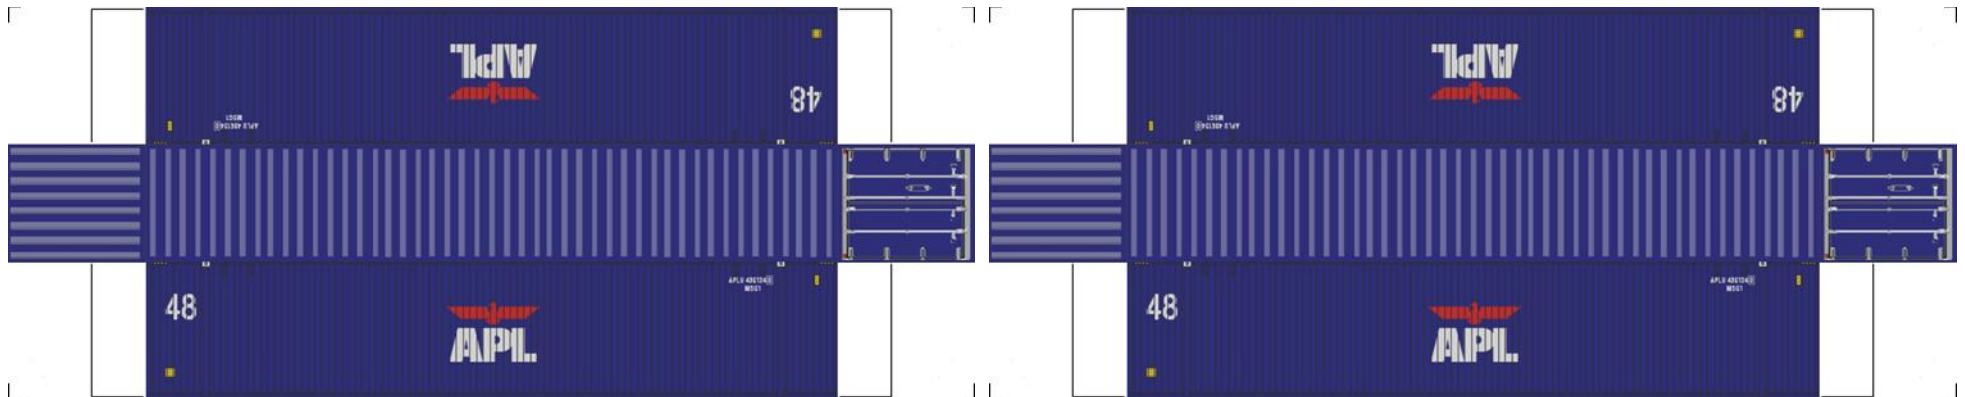

BUILD YOUR OWN (N SCALE) 48ft HIGH CUBE CONTAINERS

[Click to watch instructional video](#)

BUILD YOUR OWN (48ft HIGH CUBE CONTAINERS) N SCALE

Drawn By
www.krafttrains.com