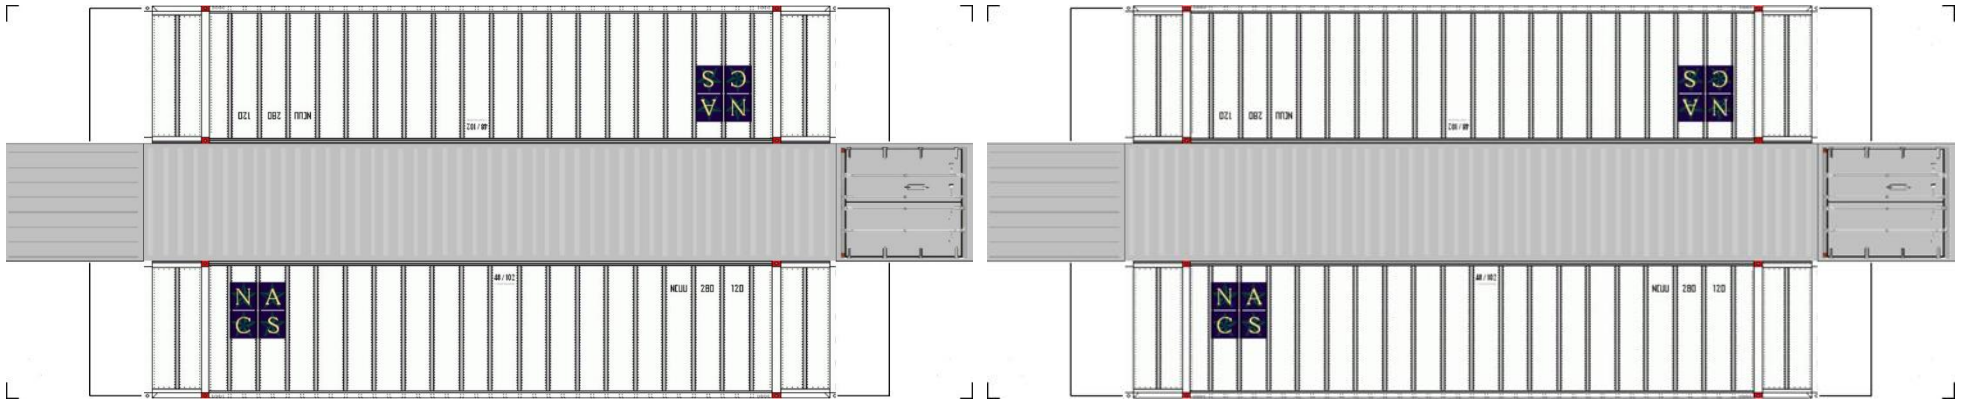

BUILD YOUR OWN (N SCALE) 48ft HIGH CUBE CONTAINERS

[Click to watch instructional video](#)

BUILD YOUR OWN (48ft HIGH CUBE CONTAINERS) N SCALE

Drawn By
www.krafttrains.com