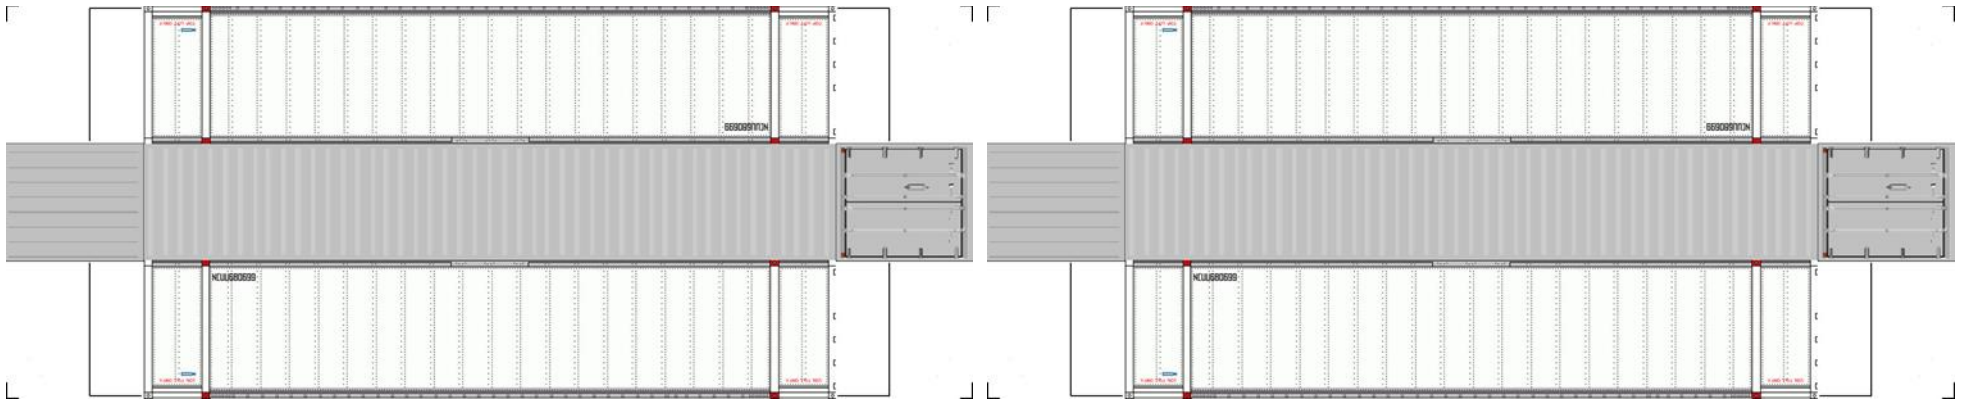

BUILD YOUR OWN (N SCALE) 48ft HIGH CUBE CONTAINERS

[Click to watch instructional video](#)

BUILD YOUR OWN (48ft HIGH CUBE CONTAINERS) N SCALE

Drawn By
www.krafttrains.com