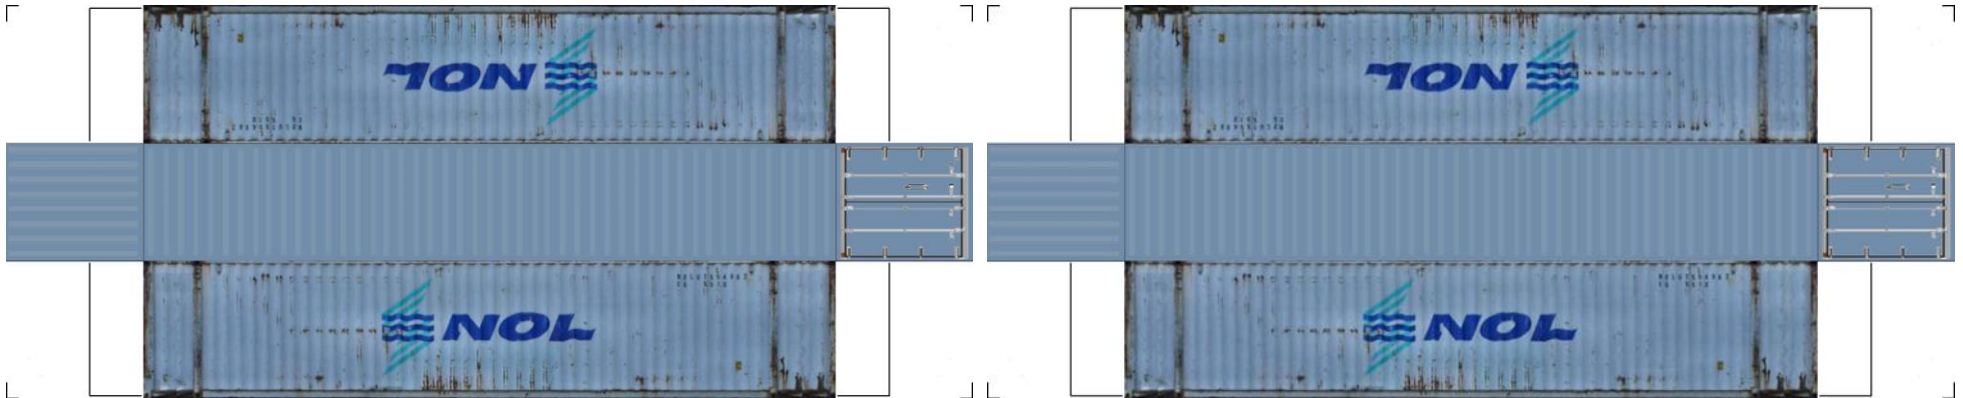

BUILD YOUR OWN (N SCALE) 48ft HIGH CUBE CONTAINERS

[Click to watch instructional video](#)

BUILD YOUR OWN (48ft HIGH CUBE CONTAINERS) N SCALE

Drawn By
www.krafttrains.com