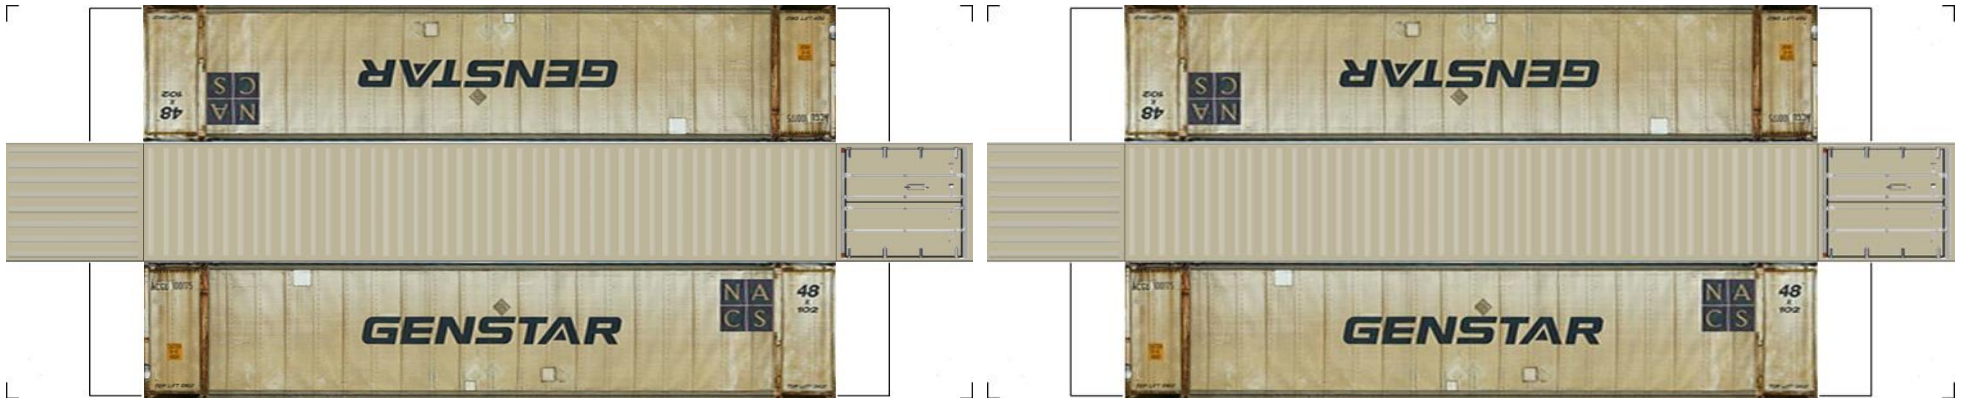

BUILD YOUR OWN (N SCALE) 48ft HIGH CUBE CONTAINERS

[Click to watch instructional video](#)

BUILD YOUR OWN (48ft HIGH CUBE CONTAINERS) N SCALE

Drawn By
www.krafttrains.com