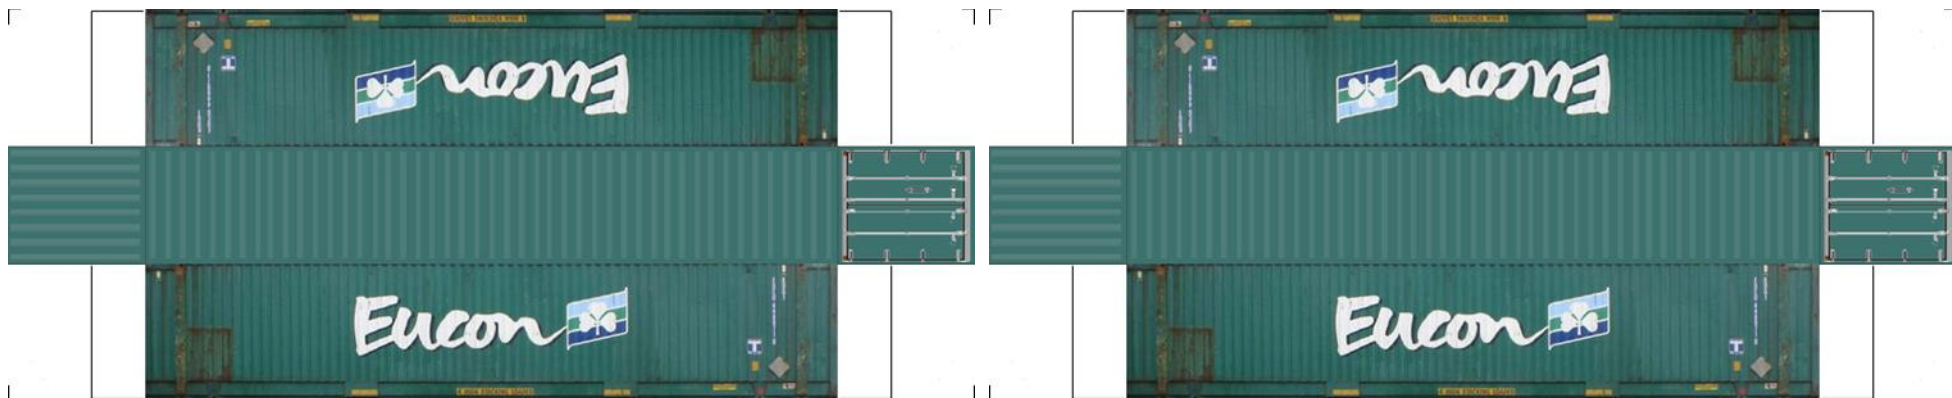

BUILD YOUR OWN (N SCALE) 48ft HIGH CUBE CONTAINERS

[Click to watch instructional video](#)

BUILD YOUR OWN (48ft HIGH CUBE CONTAINERS) N SCALE

Drawn By
www.krafttrains.com