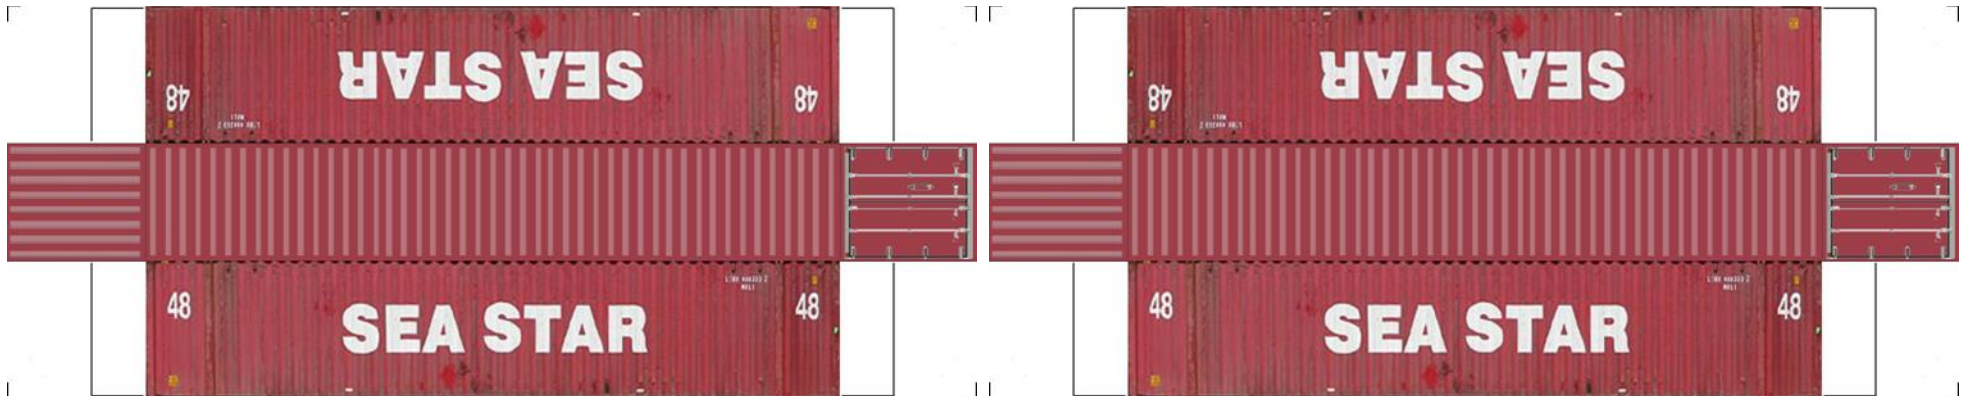

BUILD YOUR OWN (N SCALE) 48ft HIGH CUBE CONTAINERS

[Click to watch instructional video](#)

BUILD YOUR OWN (48ft HIGH CUBE CONTAINERS) N SCALE

Drawn By
www.krafttrains.com