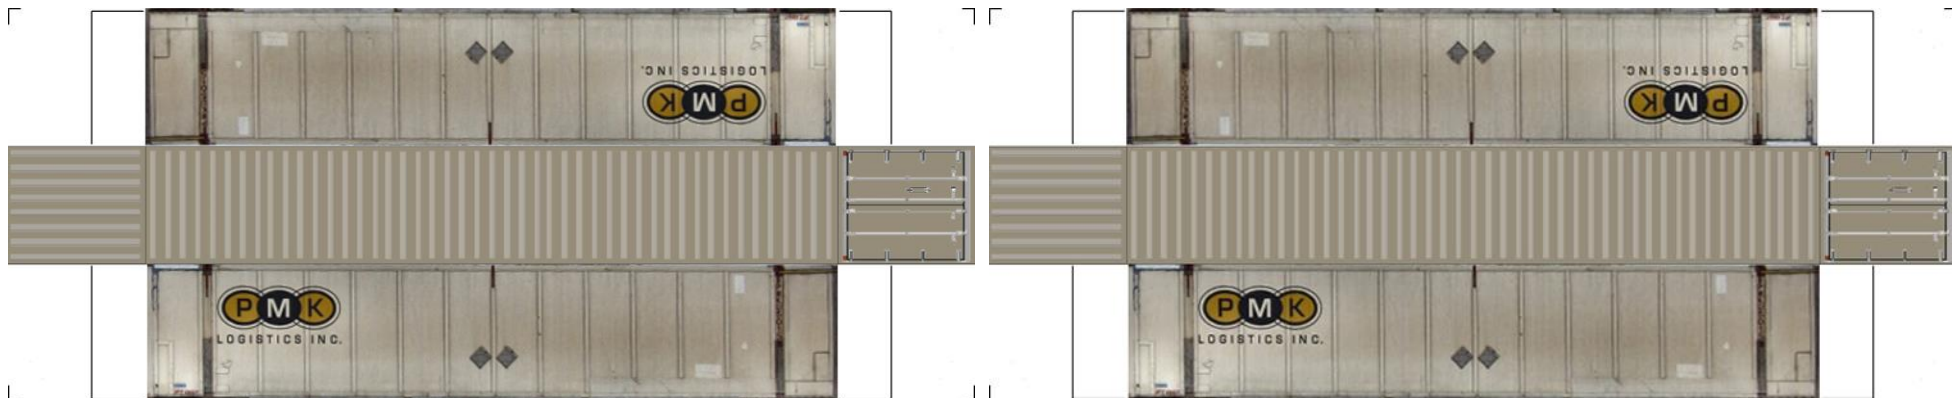

BUILD YOUR OWN (N SCALE) 48ft HIGH CUBE CONTAINERS

[Click to watch instructional video](#)

BUILD YOUR OWN (48ft HIGH CUBE CONTAINERS) N SCALE

Drawn By
www.krafttrains.com