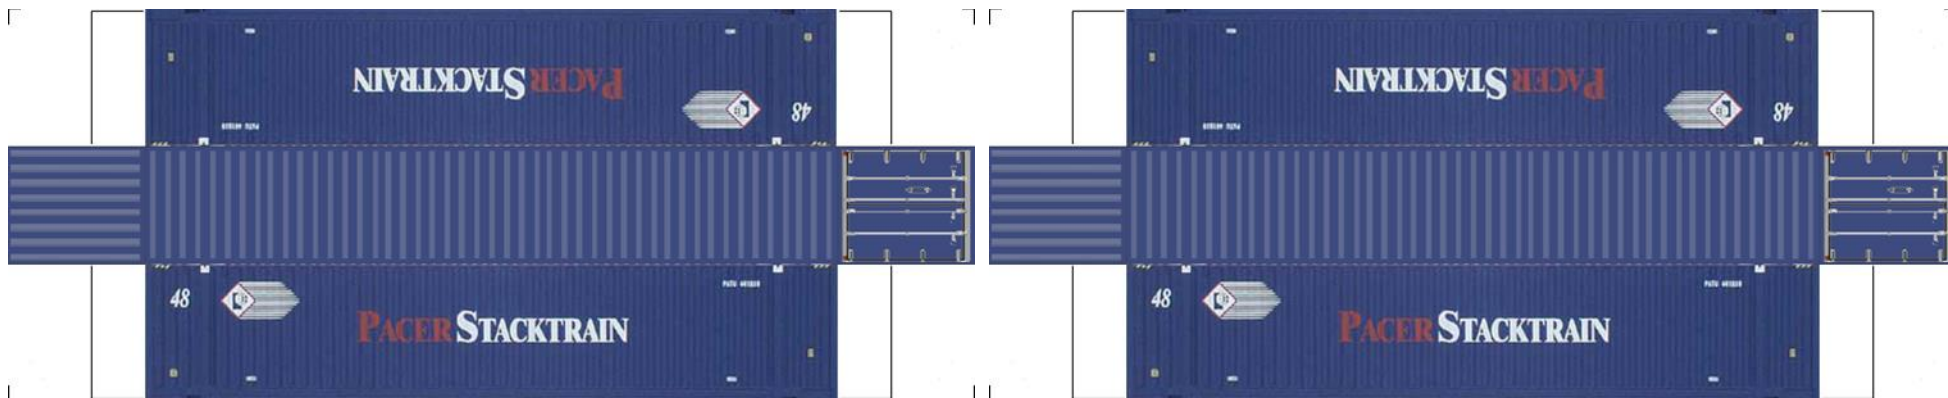

BUILD YOUR OWN (N SCALE) 48ft HIGH CUBE CONTAINERS

[Click to watch instructional video](#)

BUILD YOUR OWN (48ft HIGH CUBE CONTAINERS) N SCALE

Drawn By
www.krafttrains.com