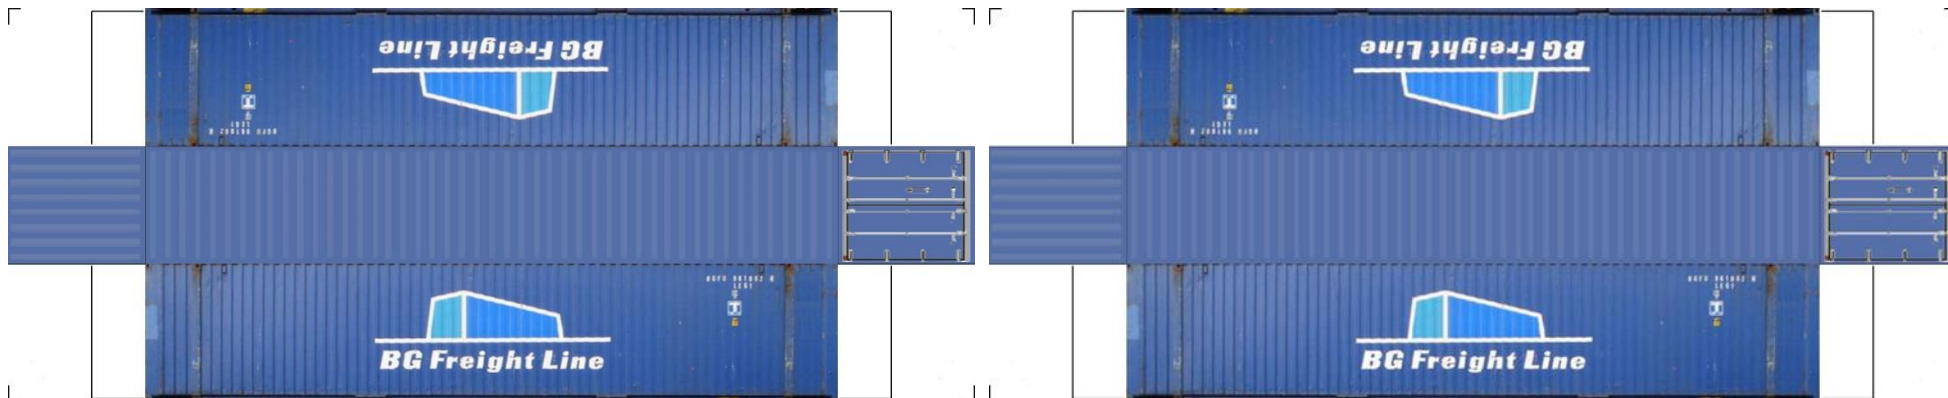

BUILD YOUR OWN (N SCALE) 48ft HIGH CUBE CONTAINERS

[Click to watch instructional video](#)

BUILD YOUR OWN (48ft HIGH CUBE CONTAINERS) N SCALE

Drawn By
www.krafttrains.com