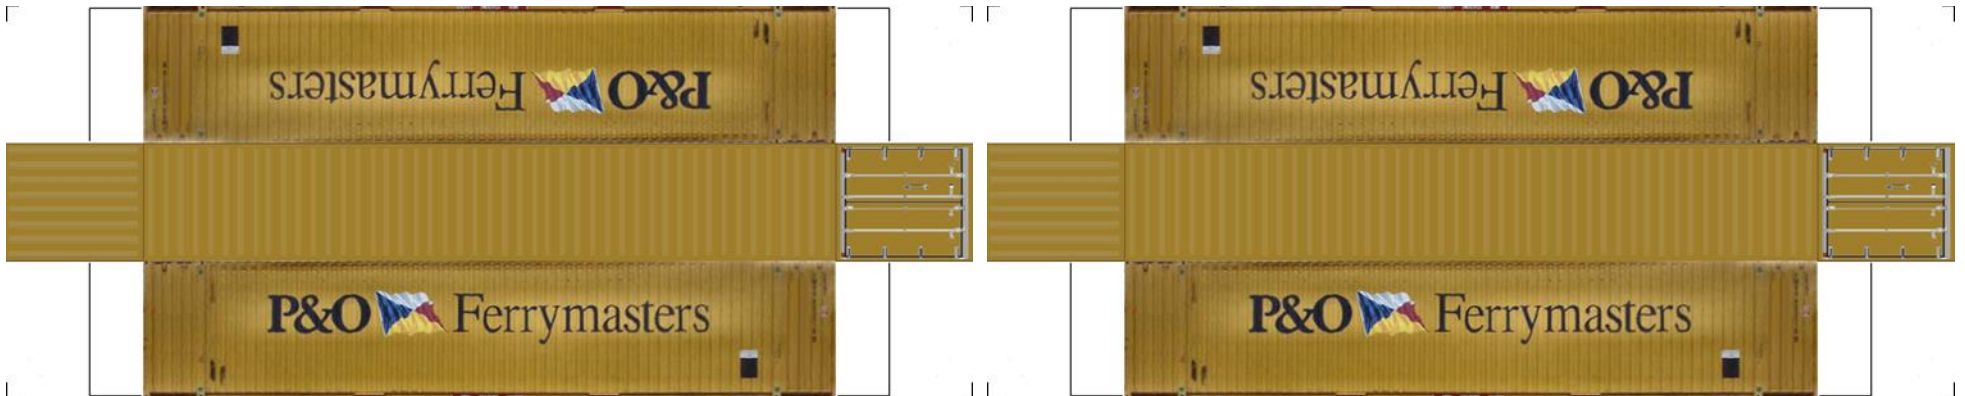

BUILD YOUR OWN (N SCALE) 48ft HIGH CUBE CONTAINERS

[Click to watch instructional video](#)

BUILD YOUR OWN (48ft HIGH CUBE CONTAINERS) N SCALE

Drawn By
www.krafttrains.com