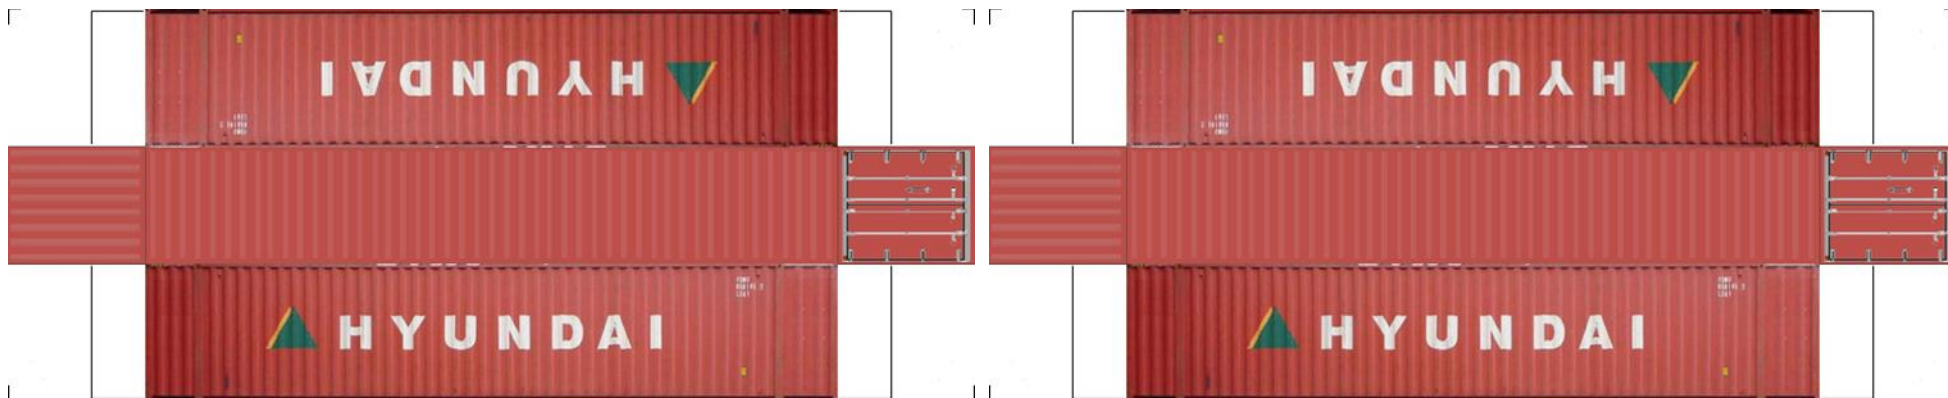

BUILD YOUR OWN (N SCALE) 48ft HIGH CUBE CONTAINERS

[Click to watch instructional video](#)

BUILD YOUR OWN (48ft HIGH CUBE CONTAINERS) N SCALE

Drawn By
www.krafttrains.com