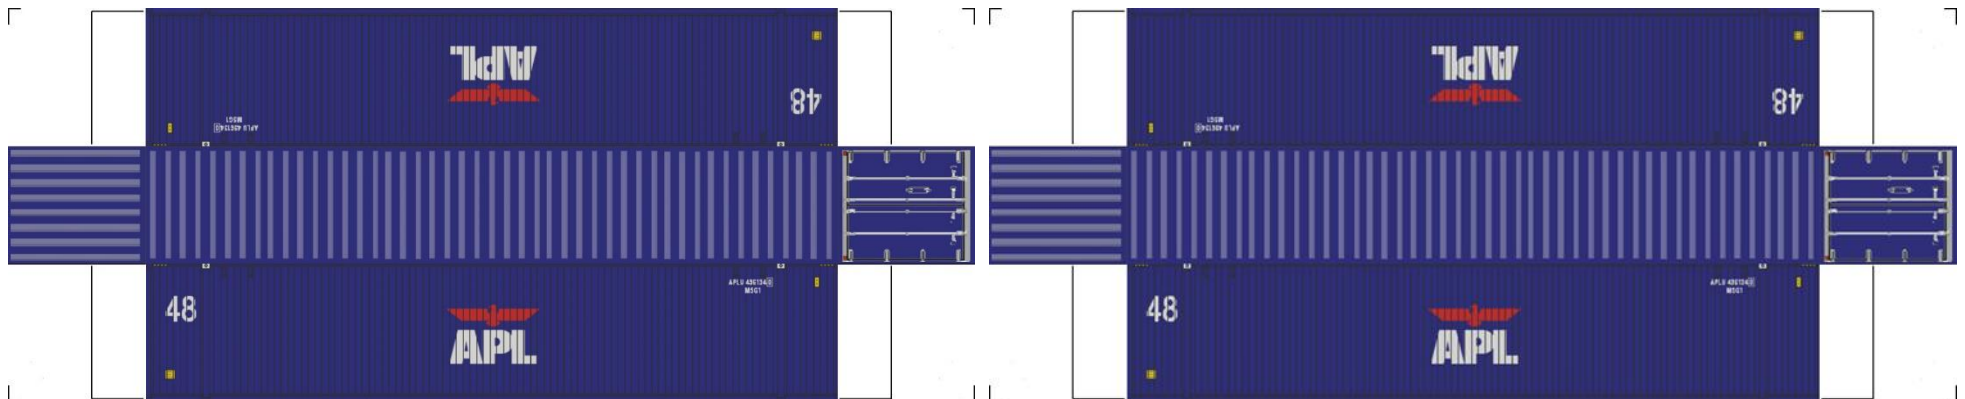

BUILD YOUR OWN (N SCALE) 48ft HIGH CUBE CONTAINERS

[Click to watch instructional video](#)

BUILD YOUR OWN (48ft HIGH CUBE CONTAINERS) N SCALE

Drawn By
www.krafttrains.com