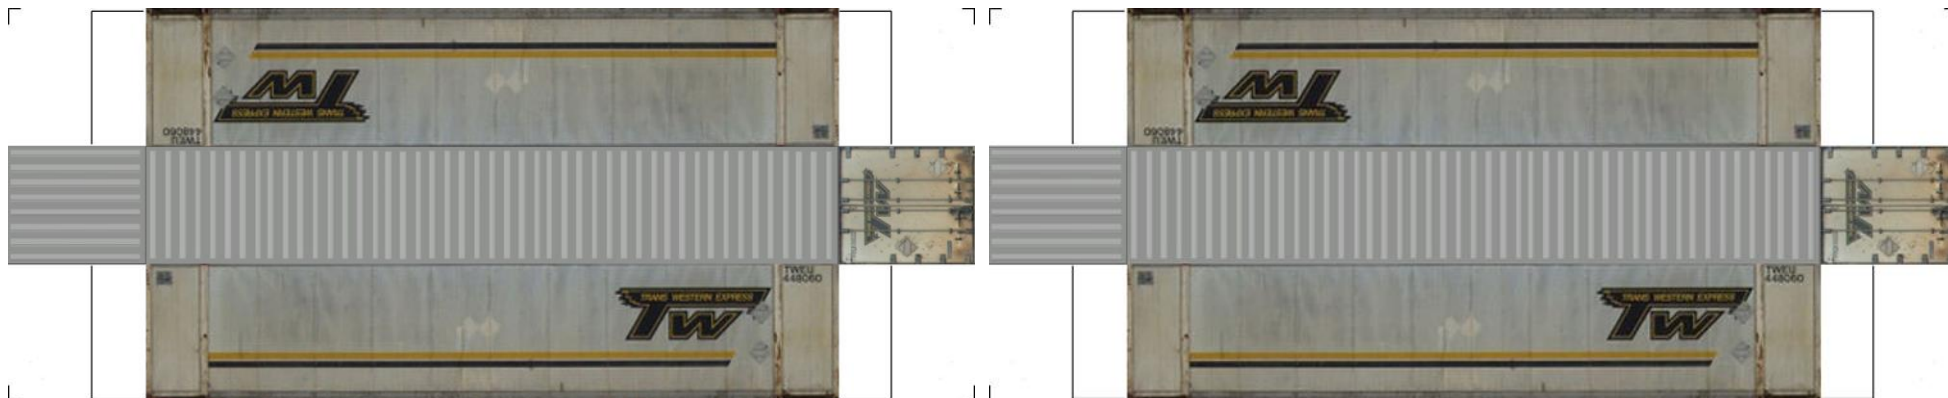

BUILD YOUR OWN (N SCALE) 48ft HIGH CUBE CONTAINERS

[Click to watch instructional video](#)

BUILD YOUR OWN (48ft HIGH CUBE CONTAINERS) N SCALE

Drawn By
www.krafttrains.com