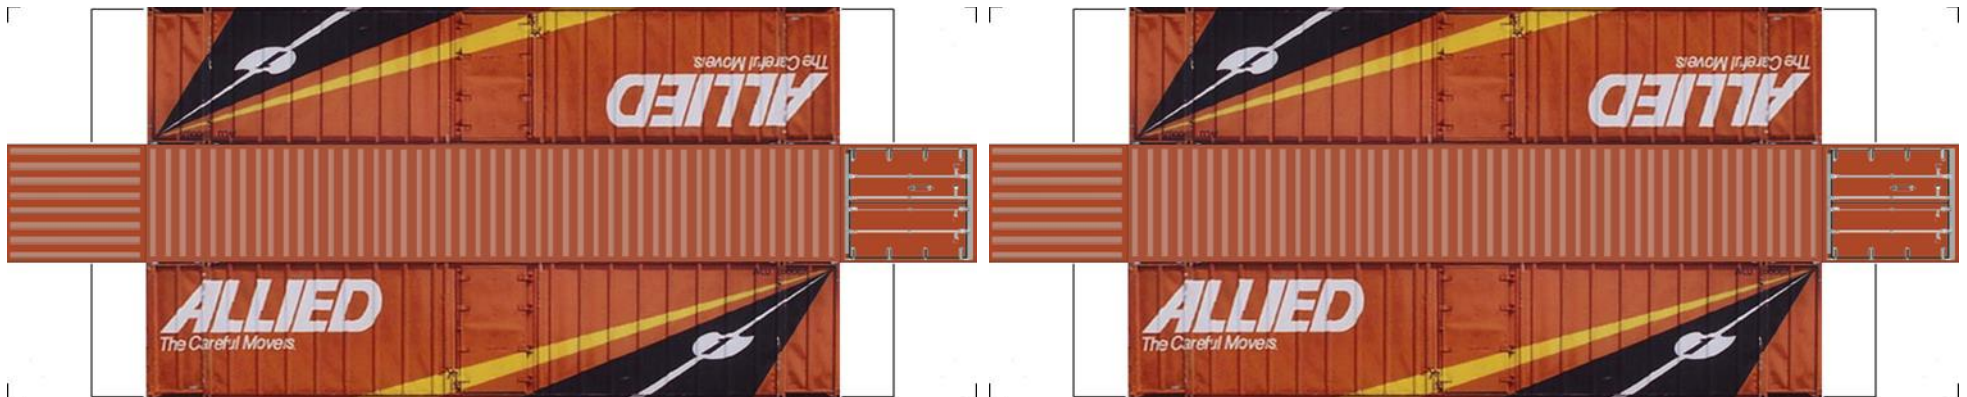

# BUILD YOUR OWN ( N SCALE ) 48ft HIGH CUBE CONTAINERS

[Click to watch instructional video](#)

**BUILD YOUR OWN ( 48ft HIGH CUBE CONTAINERS ) N SCALE**

Drawn By  
[www.krafttrains.com](http://www.krafttrains.com)