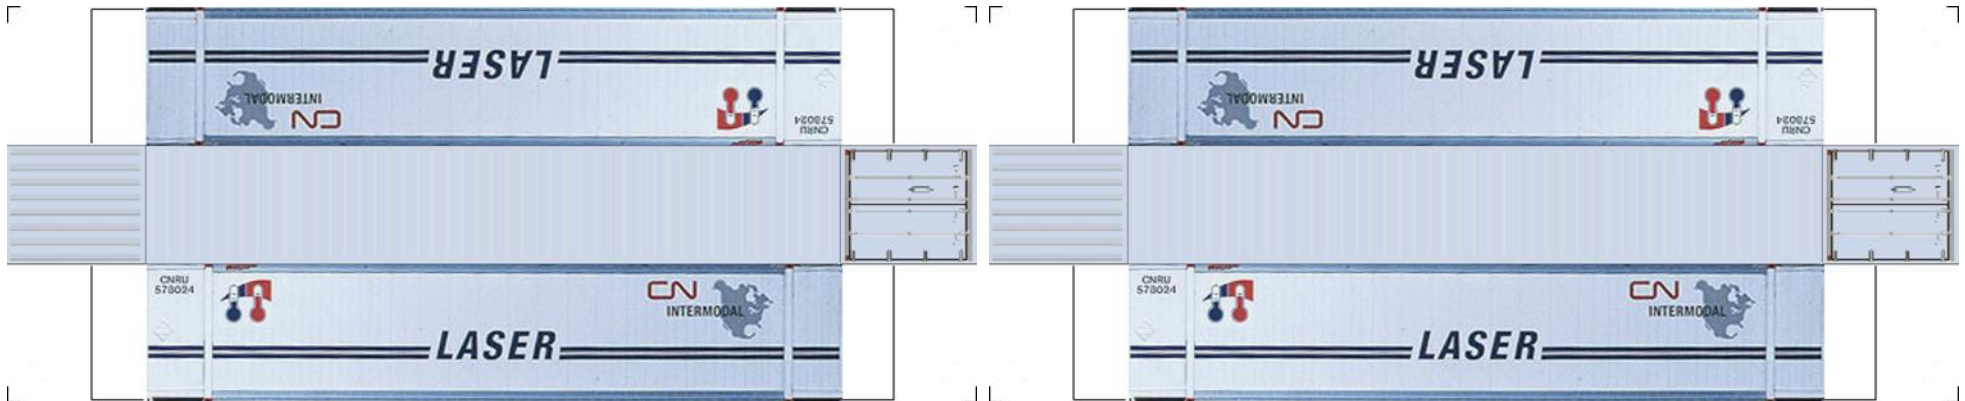

BUILD YOUR OWN (N SCALE) 48ft HIGH CUBE CONTAINERS

[Click to watch instructional video](#)

BUILD YOUR OWN (48ft HIGH CUBE CONTAINERS) N SCALE

Drawn By
www.krafttrains.com