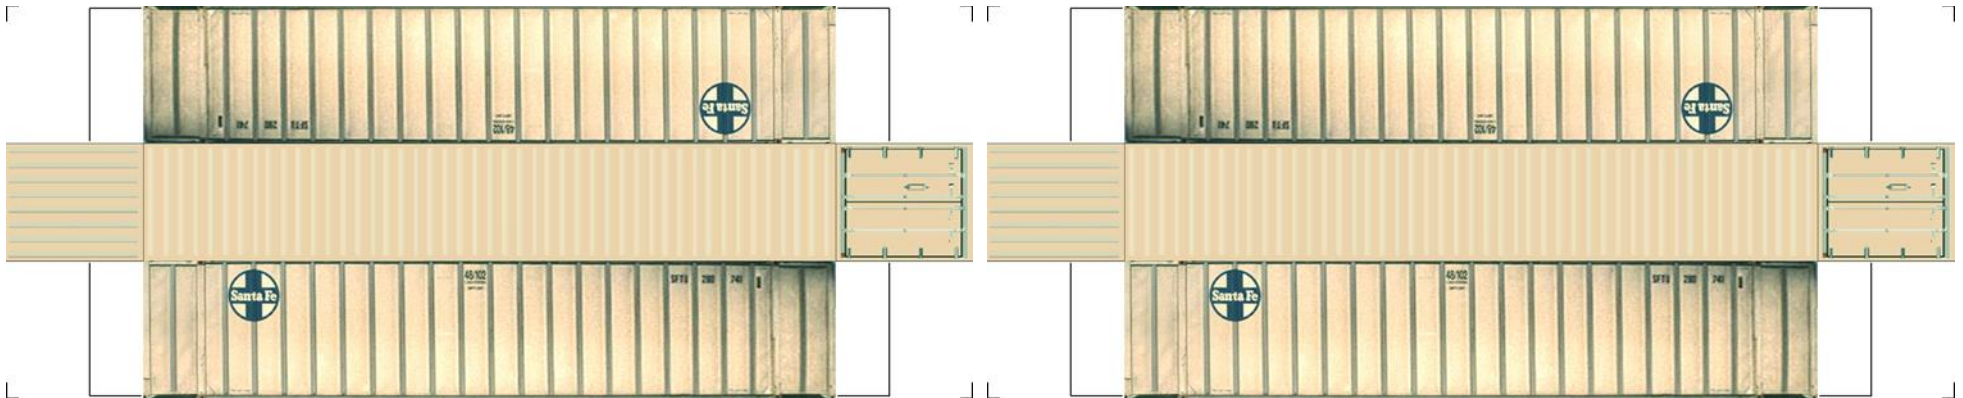

BUILD YOUR OWN (N SCALE) 48ft HIGH CUBE CONTAINERS

[Click to watch instructional video](#)

BUILD YOUR OWN (48ft HIGH CUBE CONTAINERS) N SCALE

Drawn By
www.krafttrains.com