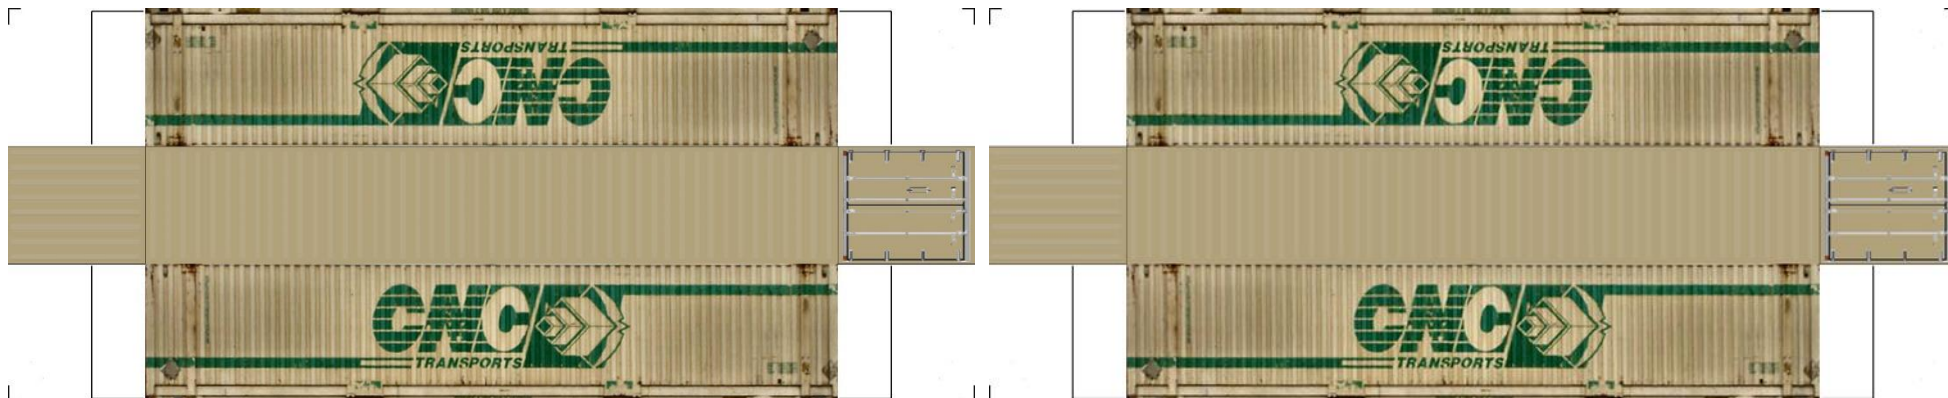

BUILD YOUR OWN (N SCALE) 48ft HIGH CUBE CONTAINERS

[Click to watch instructional video](#)

BUILD YOUR OWN (48ft HIGH CUBE CONTAINERS) N SCALE

Drawn By
www.krafttrains.com