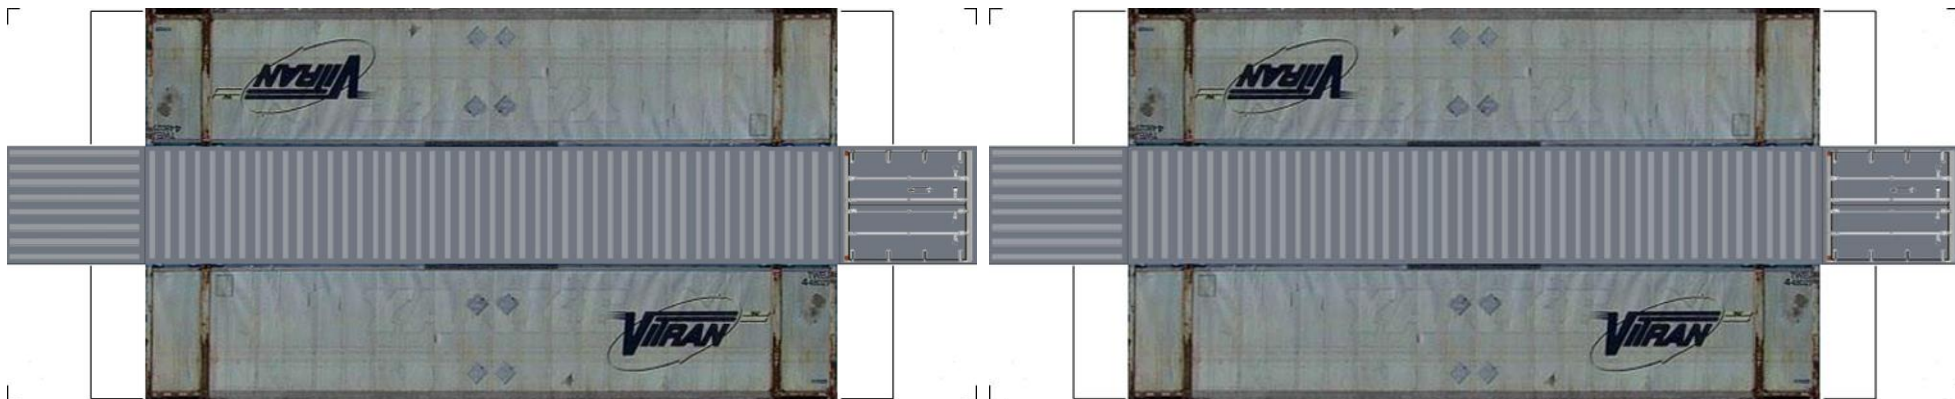

BUILD YOUR OWN (N SCALE) 48ft HIGH CUBE CONTAINERS

[Click to watch instructional video](#)

BUILD YOUR OWN (48ft HIGH CUBE CONTAINERS) N SCALE

Drawn By
www.krafttrains.com