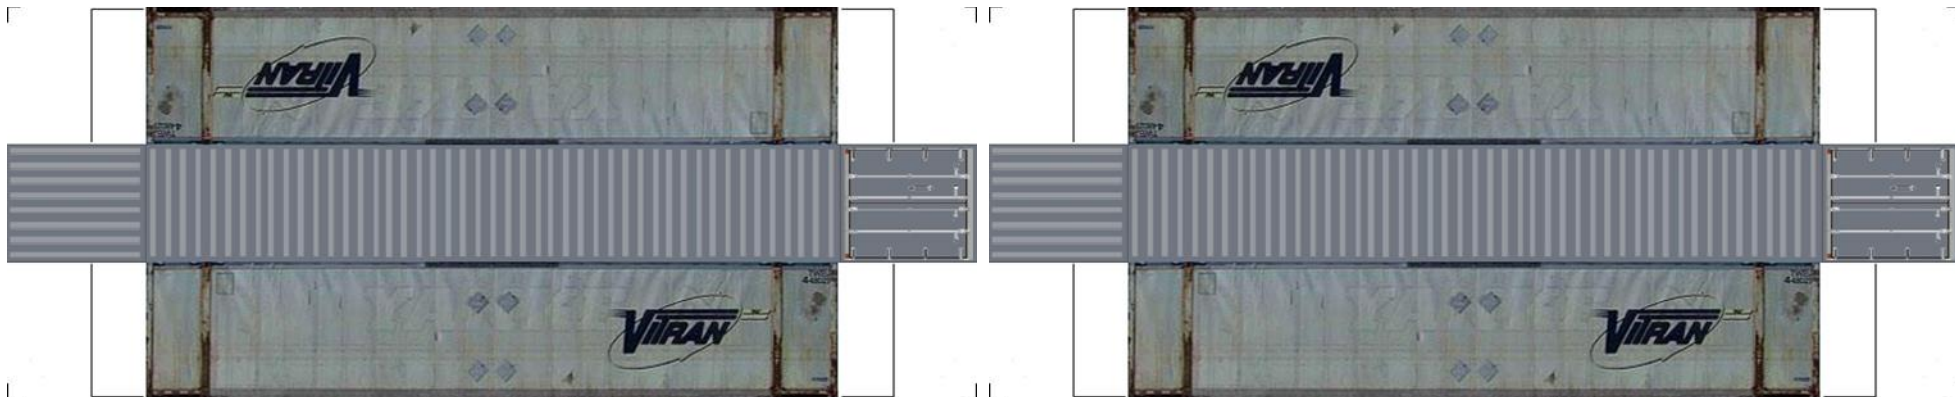

BUILD YOUR OWN (N SCALE) 48ft HIGH CUBE CONTAINERS

[Click to watch instructional video](#)

BUILD YOUR OWN (48ft HIGH CUBE CONTAINERS) N SCALE

Drawn By
www.krafttrains.com