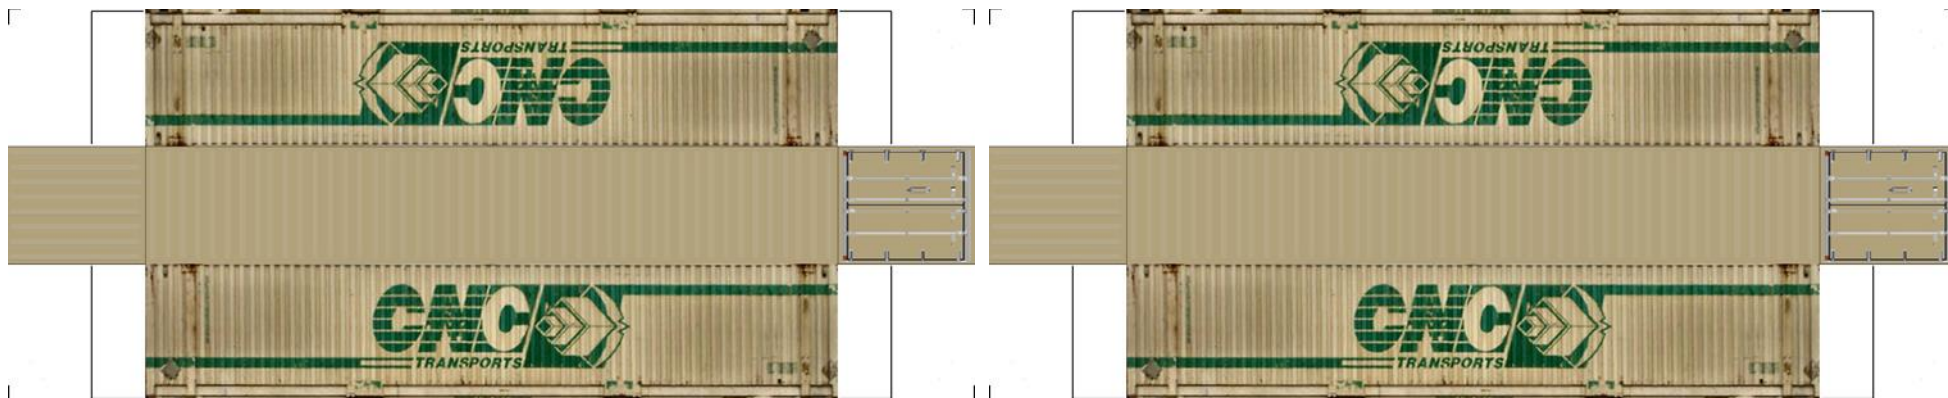

BUILD YOUR OWN (N SCALE) 48ft HIGH CUBE CONTAINERS

[Click to watch instructional video](#)

BUILD YOUR OWN (48ft HIGH CUBE CONTAINERS) N SCALE

Drawn By
www.krafttrains.com