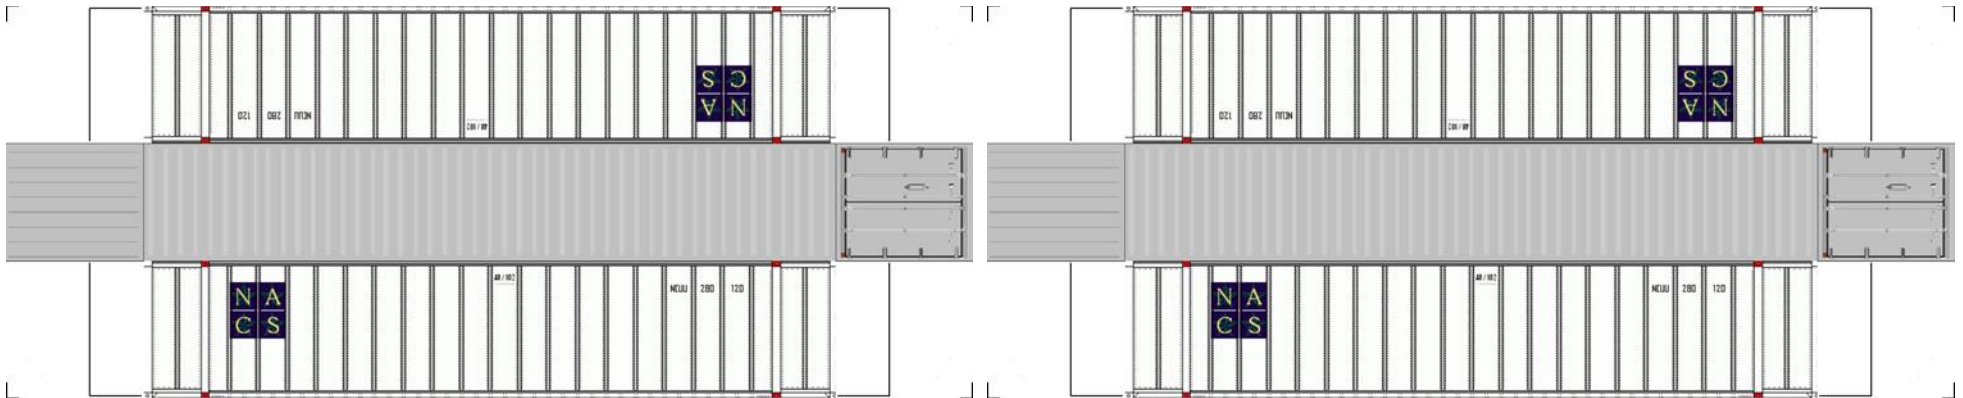

BUILD YOUR OWN (N SCALE) 48ft HIGH CUBE CONTAINERS

[Click to watch instructional video](#)

BUILD YOUR OWN (48ft HIGH CUBE CONTAINERS) N SCALE

Drawn By
www.krafttrains.com