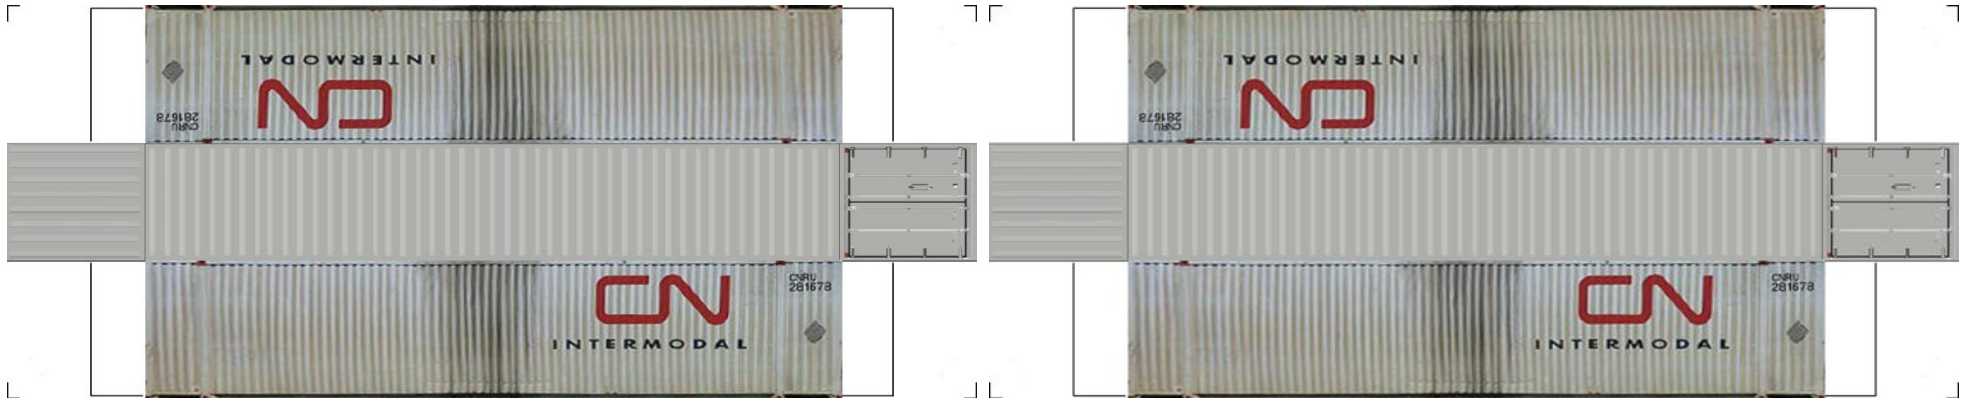

BUILD YOUR OWN (N SCALE) 48ft HIGH CUBE CONTAINERS

[Click to watch instructional video](#)

BUILD YOUR OWN (48ft HIGH CUBE CONTAINERS) N SCALE

Drawn By
www.krafttrains.com