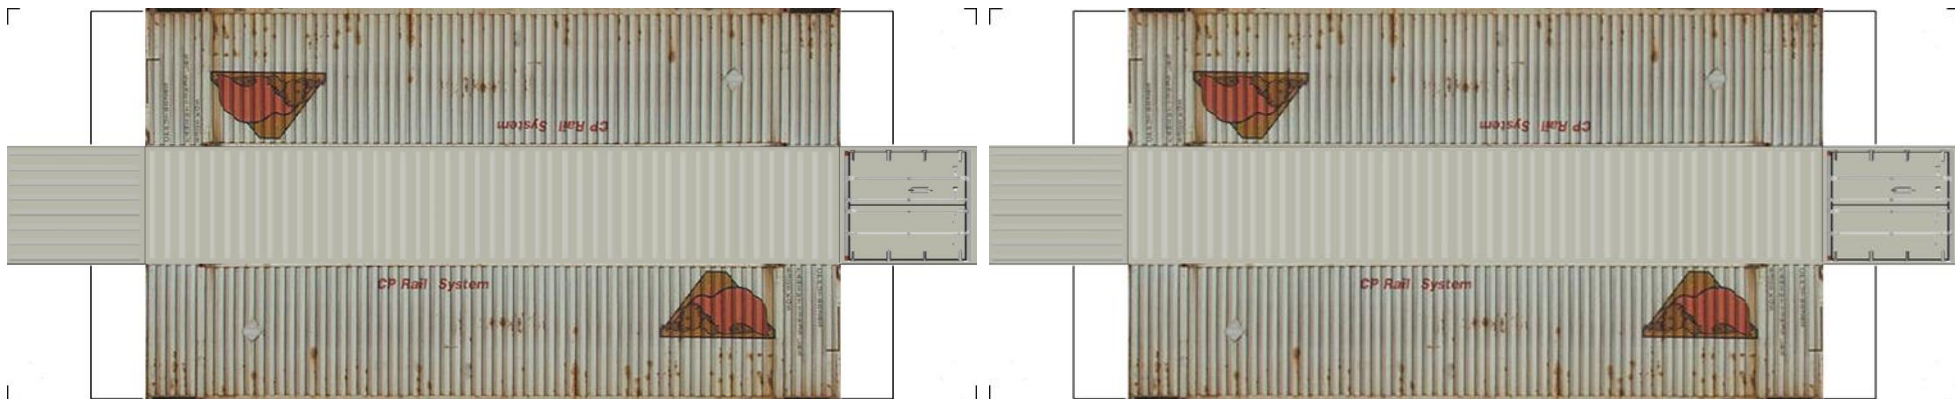

BUILD YOUR OWN (N SCALE) 48ft HIGH CUBE CONTAINERS

[Click to watch instructional video](#)

BUILD YOUR OWN (48ft HIGH CUBE CONTAINERS) N SCALE

Drawn By
www.krafttrains.com