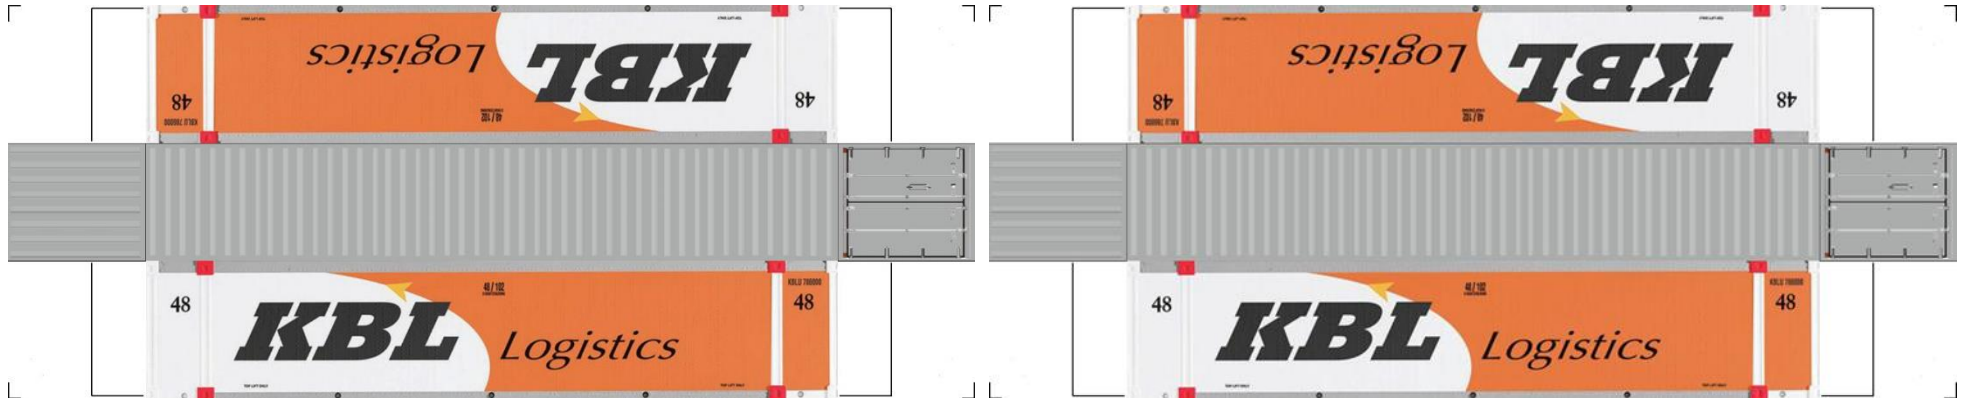

BUILD YOUR OWN (N SCALE) 48ft HIGH CUBE CONTAINERS

[Click to watch instructional video](#)

BUILD YOUR OWN (48ft HIGH CUBE CONTAINERS) N SCALE

Drawn By
www.krafttrains.com