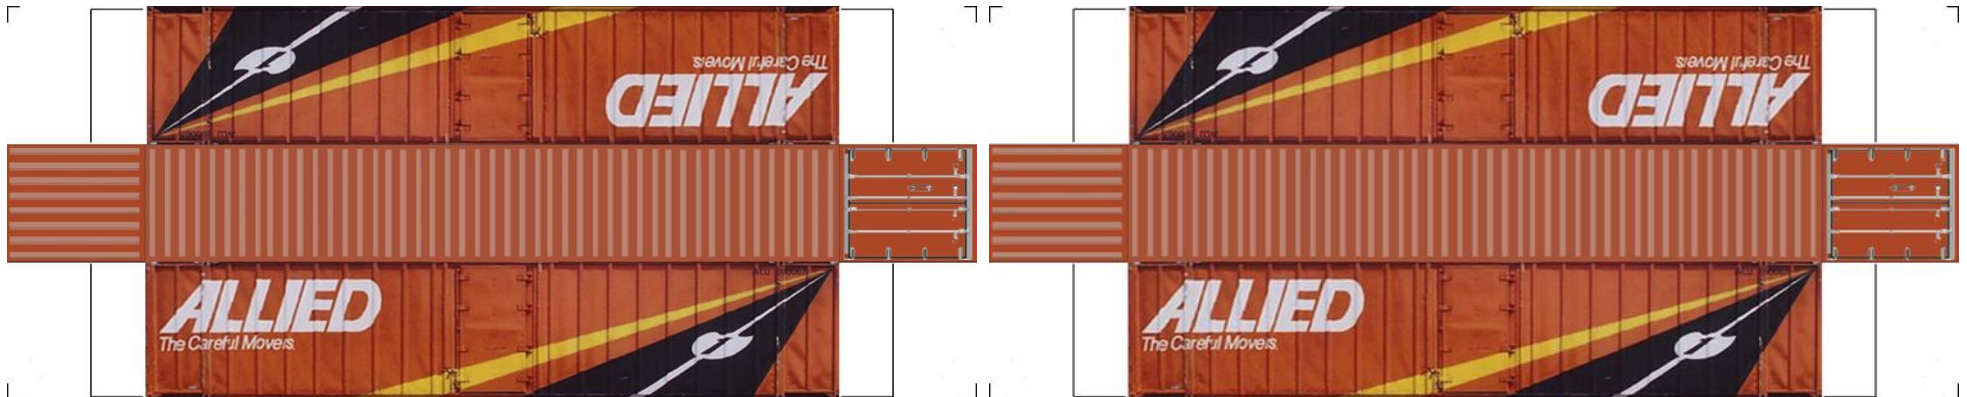

# BUILD YOUR OWN ( N SCALE ) 48ft HIGH CUBE CONTAINERS

[Click to watch instructional video](#)

**BUILD YOUR OWN ( 48ft HIGH CUBE CONTAINERS ) N SCALE**

Drawn By  
[www.krafttrains.com](http://www.krafttrains.com)