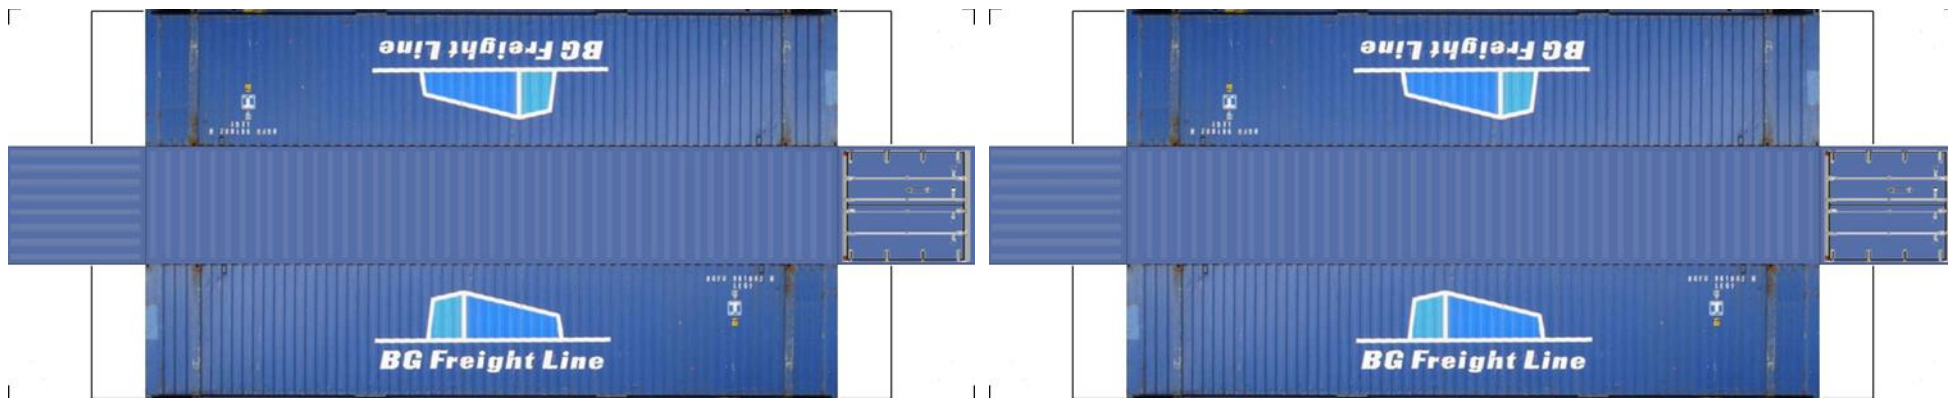

BUILD YOUR OWN (N SCALE) 48ft HIGH CUBE CONTAINERS

[Click to watch instructional video](#)

BUILD YOUR OWN (48ft HIGH CUBE CONTAINERS) N SCALE

Drawn By
www.krafttrains.com