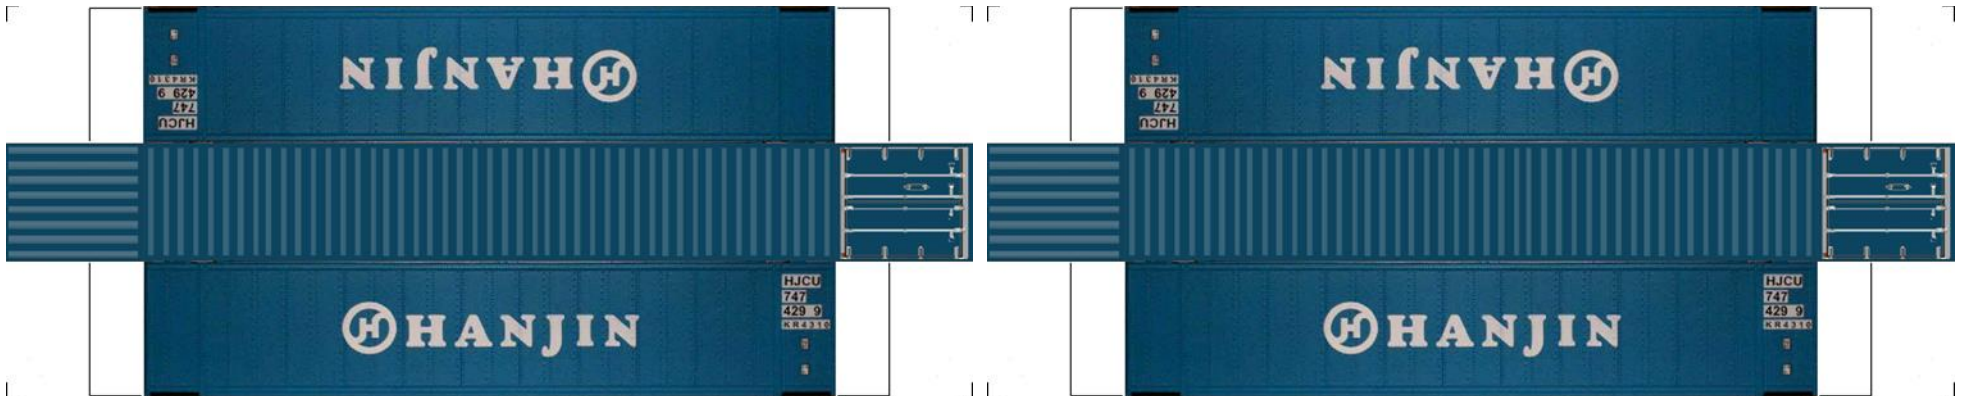

BUILD YOUR OWN (N SCALE) 48ft HIGH CUBE CONTAINERS

[Click to watch instructional video](#)

BUILD YOUR OWN (48ft HIGH CUBE CONTAINERS) N SCALE

Drawn By
www.krafttrains.com