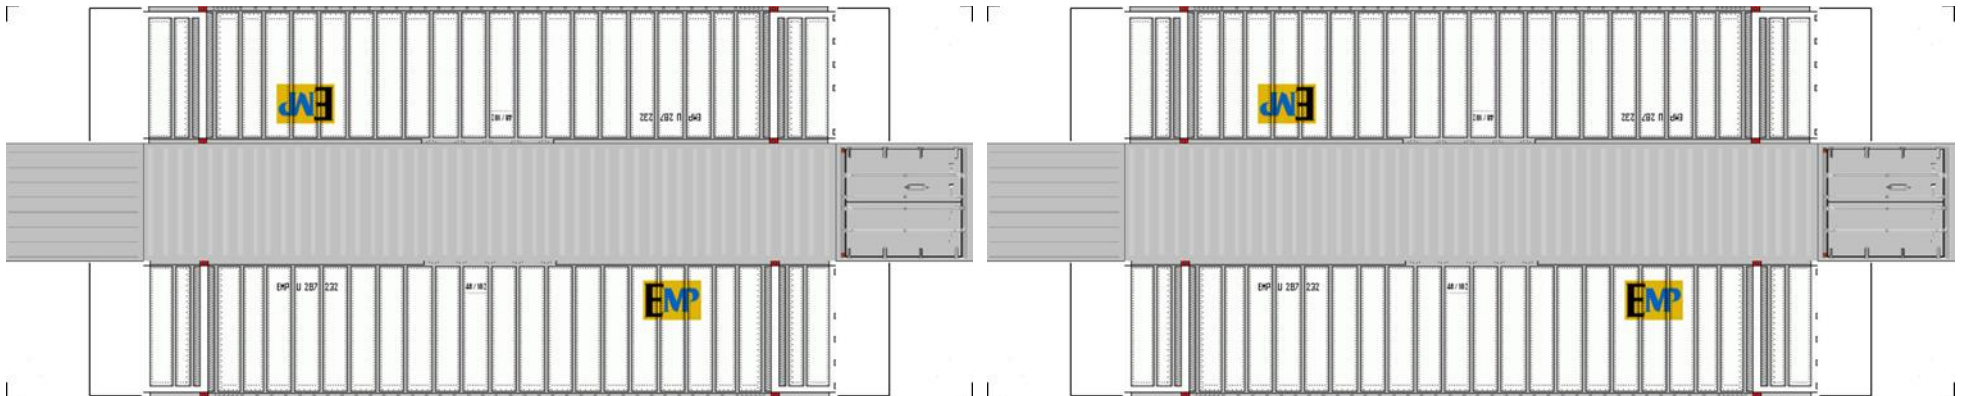

BUILD YOUR OWN (N SCALE) 48ft HIGH CUBE CONTAINERS

[Click to watch instructional video](#)

BUILD YOUR OWN (48ft HIGH CUBE CONTAINERS) N SCALE

Drawn By
www.krafttrains.com