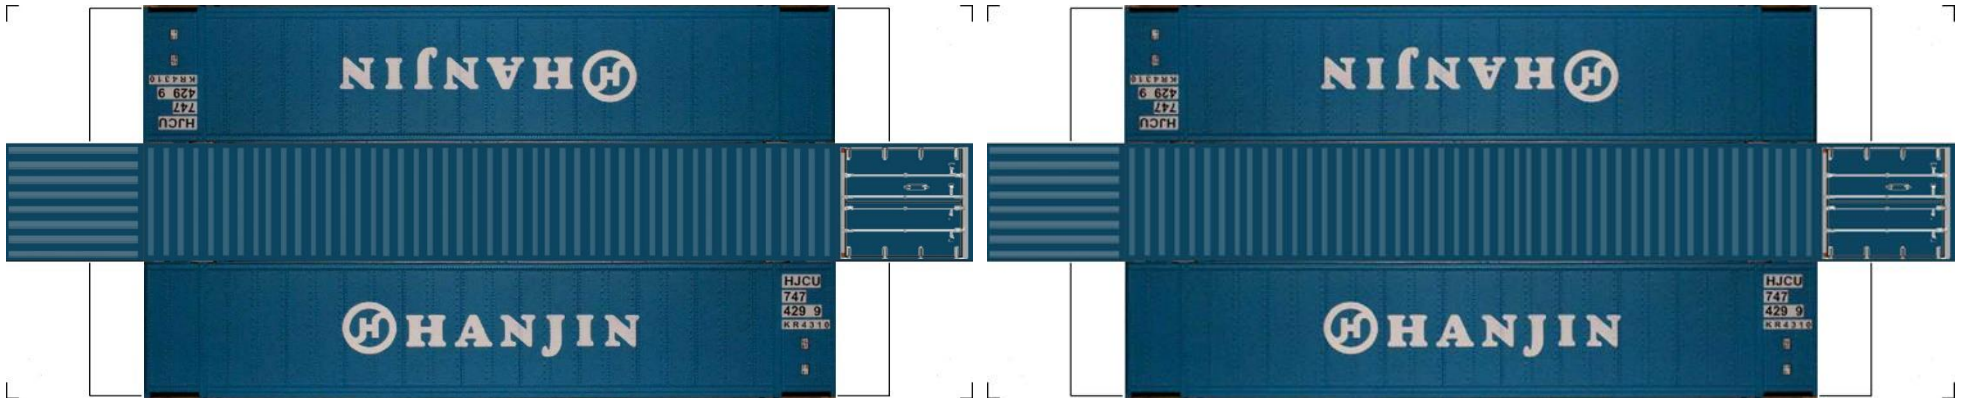

BUILD YOUR OWN (N SCALE) 48ft HIGH CUBE CONTAINERS

[Click to watch instructional video](#)

BUILD YOUR OWN (48ft HIGH CUBE CONTAINERS) N SCALE

Drawn By
www.krafttrains.com