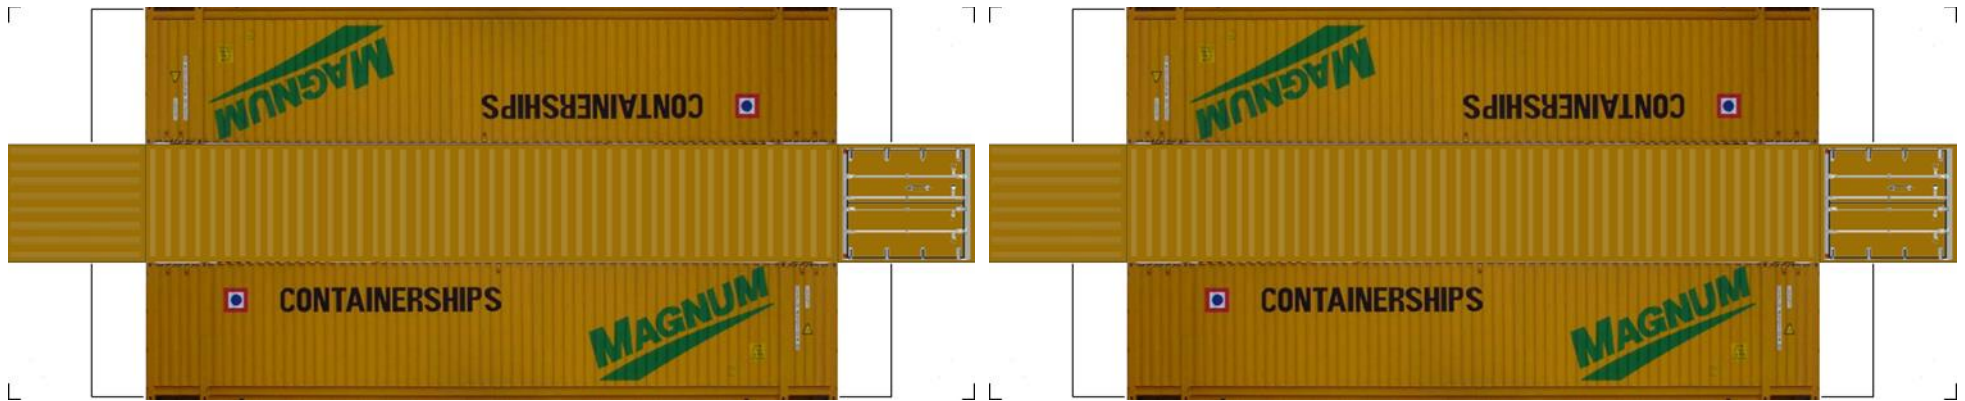

BUILD YOUR OWN (N SCALE) 48ft HIGH CUBE CONTAINERS

[Click to watch instructional video](#)

BUILD YOUR OWN (48ft HIGH CUBE CONTAINERS) N SCALE

Drawn By
www.krafttrains.com