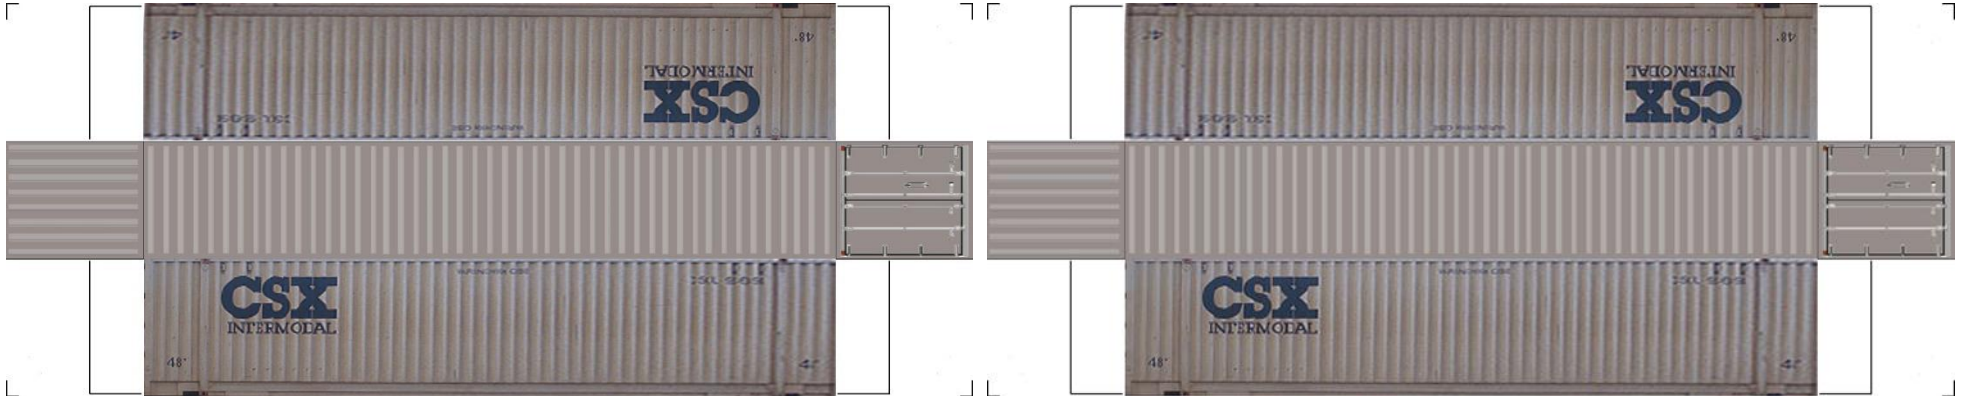

BUILD YOUR OWN (N SCALE) 48ft HIGH CUBE CONTAINERS

[Click to watch instructional video](#)

BUILD YOUR OWN (48ft HIGH CUBE CONTAINERS) N SCALE

Drawn By
www.krafttrains.com