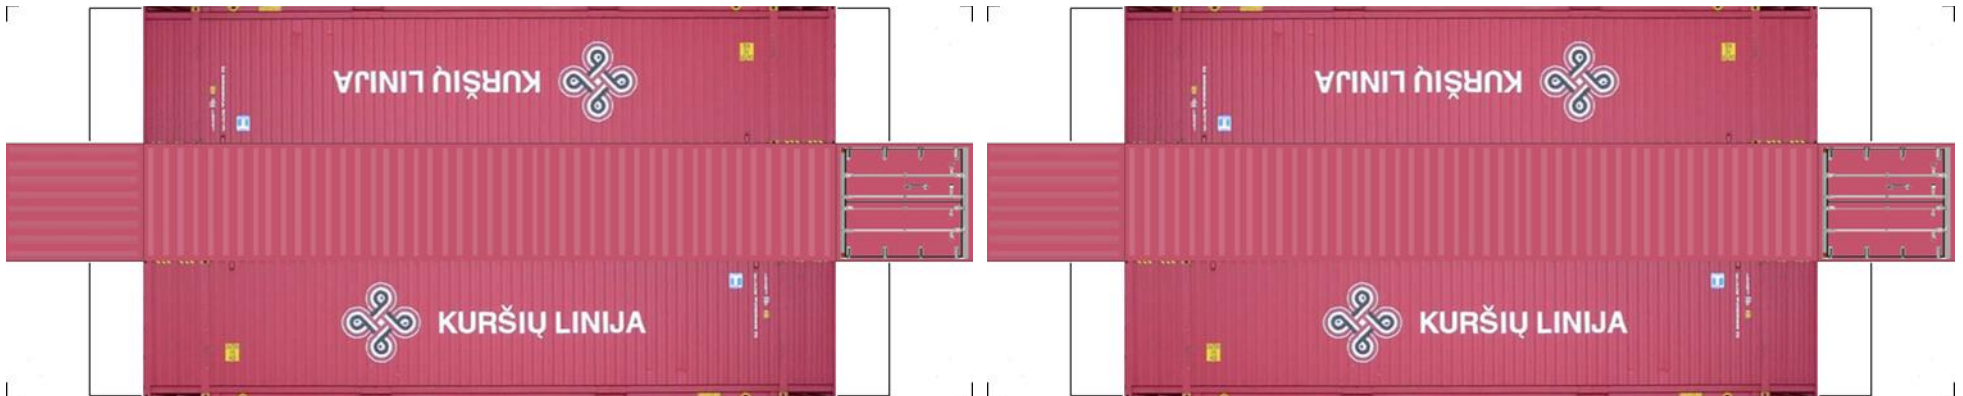

BUILD YOUR OWN (N SCALE) 48ft HIGH CUBE CONTAINERS

[Click to watch instructional video](#)

BUILD YOUR OWN (48ft HIGH CUBE CONTAINERS) N SCALE

Drawn By
www.krafttrains.com