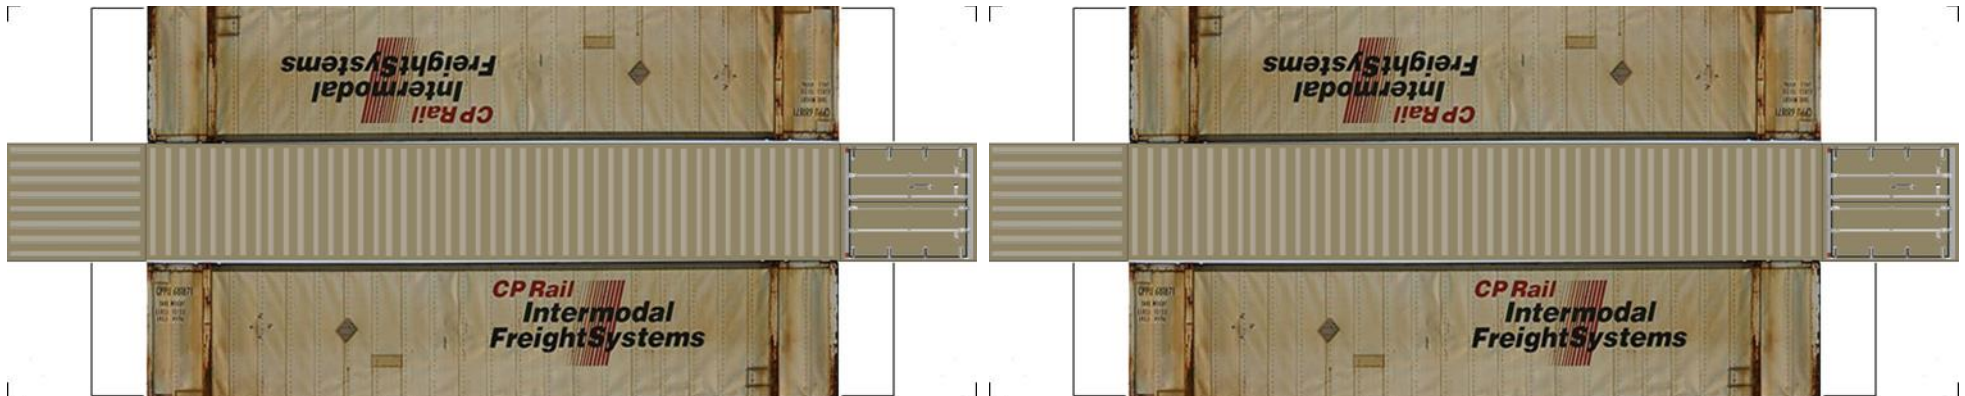

BUILD YOUR OWN (N SCALE) 48ft HIGH CUBE CONTAINERS

[Click to watch instructional video](#)

BUILD YOUR OWN (48ft HIGH CUBE CONTAINERS) N SCALE

Drawn By
www.krafttrains.com