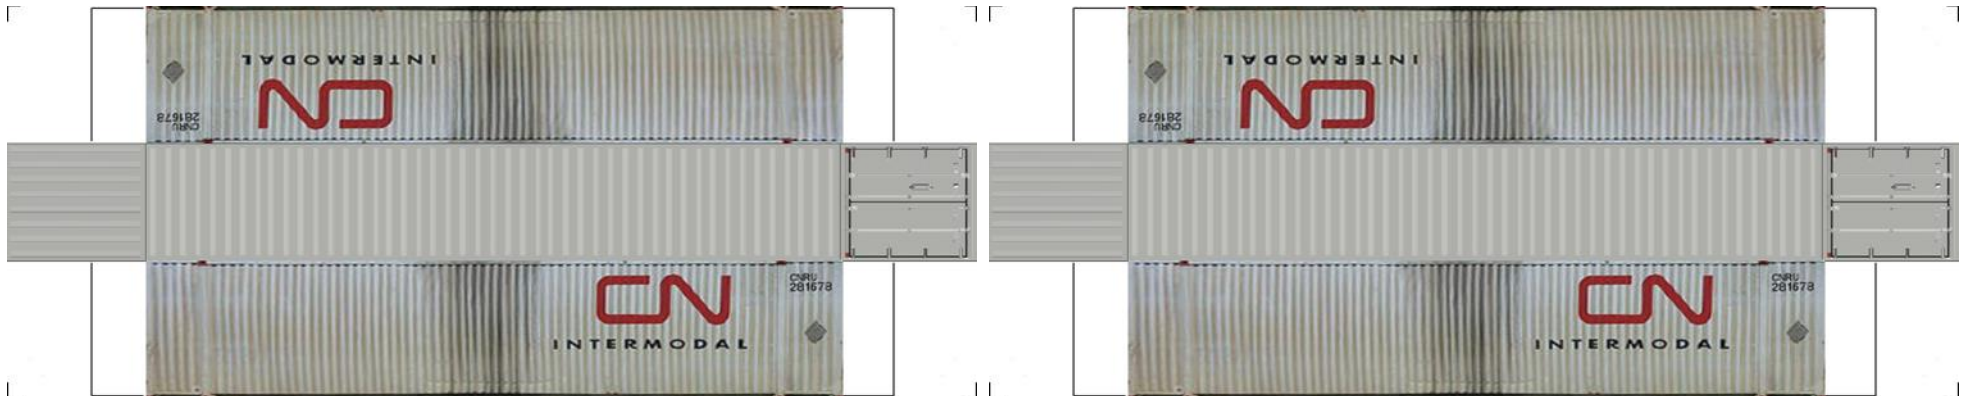

BUILD YOUR OWN (N SCALE) 48ft HIGH CUBE CONTAINERS

[Click to watch instructional video](#)

BUILD YOUR OWN (48ft HIGH CUBE CONTAINERS) N SCALE

Drawn By
www.krafttrains.com