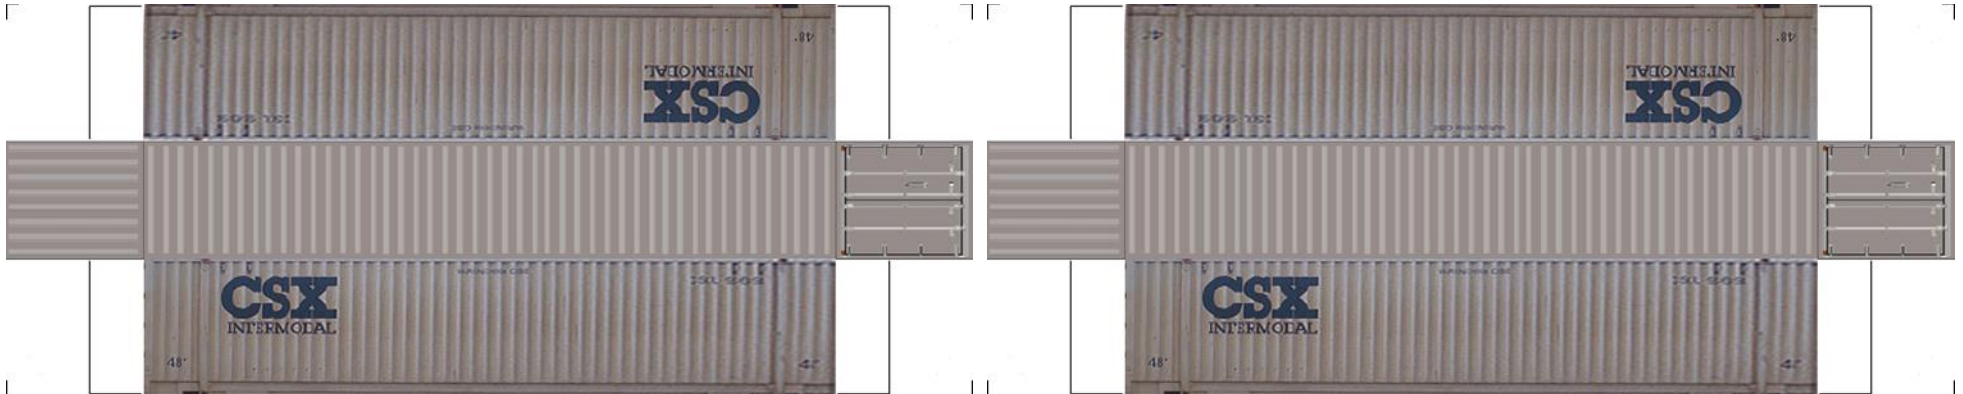

BUILD YOUR OWN (N SCALE) 48ft HIGH CUBE CONTAINERS

[Click to watch instructional video](#)

BUILD YOUR OWN (48ft HIGH CUBE CONTAINERS) N SCALE

Drawn By
www.krafttrains.com