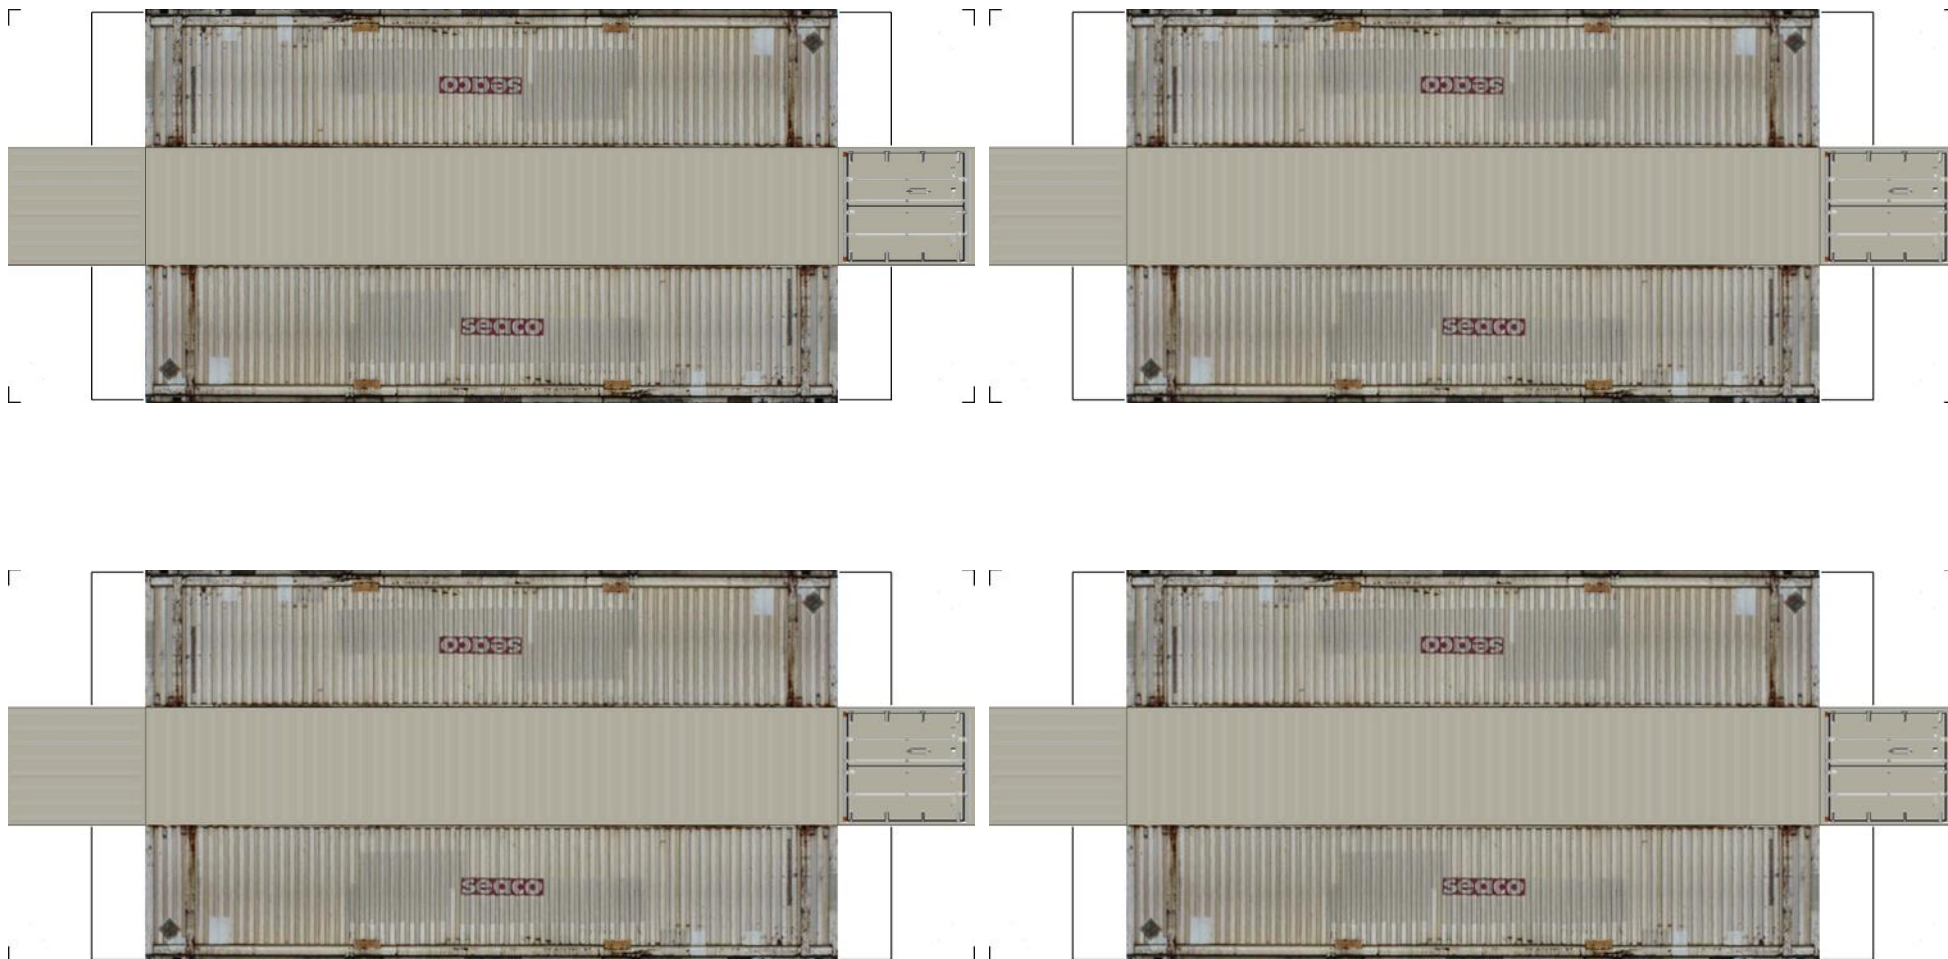

BUILD YOUR OWN (N SCALE) 48ft HIGH CUBE CONTAINERS

[Click to watch instructional video](#)

BUILD YOUR OWN (48ft HIGH CUBE CONTAINERS) N SCALE

Drawn By
www.krafttrains.com