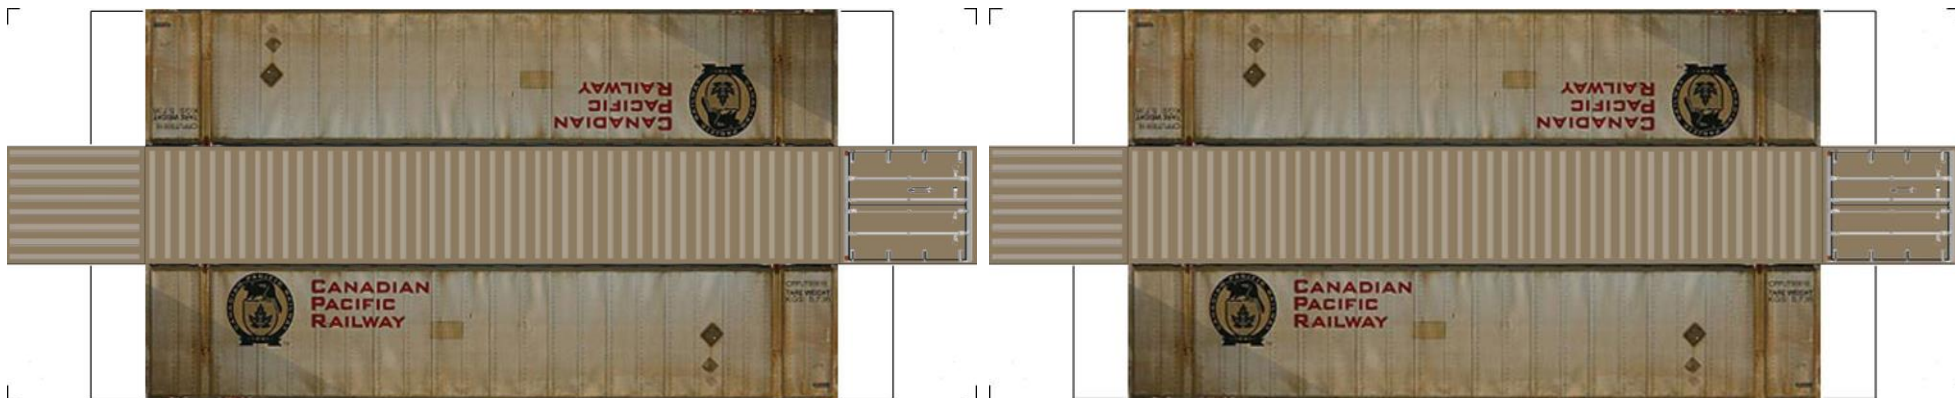

BUILD YOUR OWN (N SCALE) 48ft HIGH CUBE CONTAINERS

[Click to watch instructional video](#)

BUILD YOUR OWN (48ft HIGH CUBE CONTAINERS) N SCALE

Drawn By
www.krafttrains.com