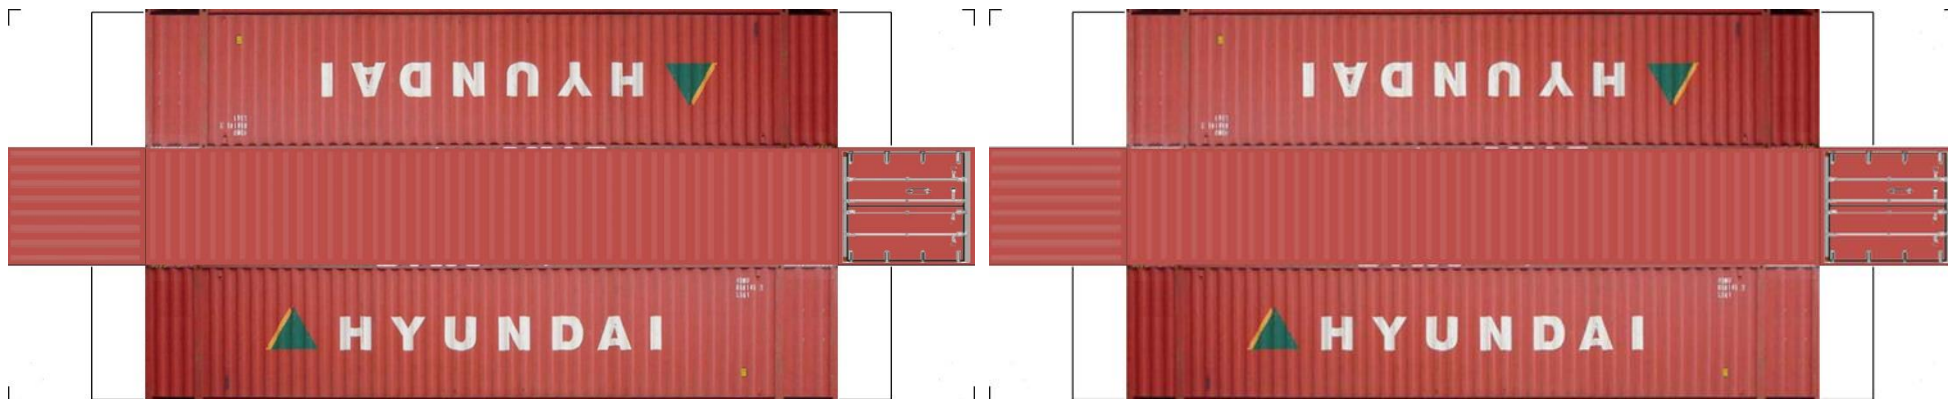

BUILD YOUR OWN (N SCALE) 48ft HIGH CUBE CONTAINERS

[Click to watch instructional video](#)

BUILD YOUR OWN (48ft HIGH CUBE CONTAINERS) N SCALE

Drawn By
www.krafttrains.com