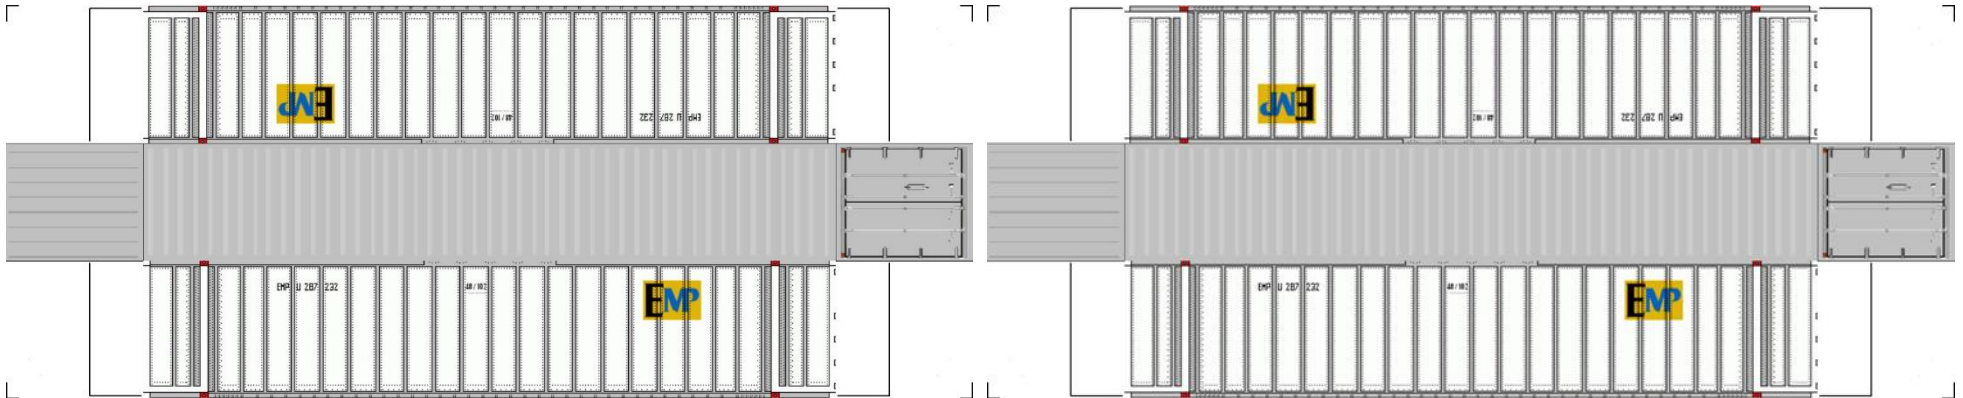

BUILD YOUR OWN (N SCALE) 48ft HIGH CUBE CONTAINERS

[Click to watch instructional video](#)

BUILD YOUR OWN (48ft HIGH CUBE CONTAINERS) N SCALE

Drawn By
www.krafttrains.com