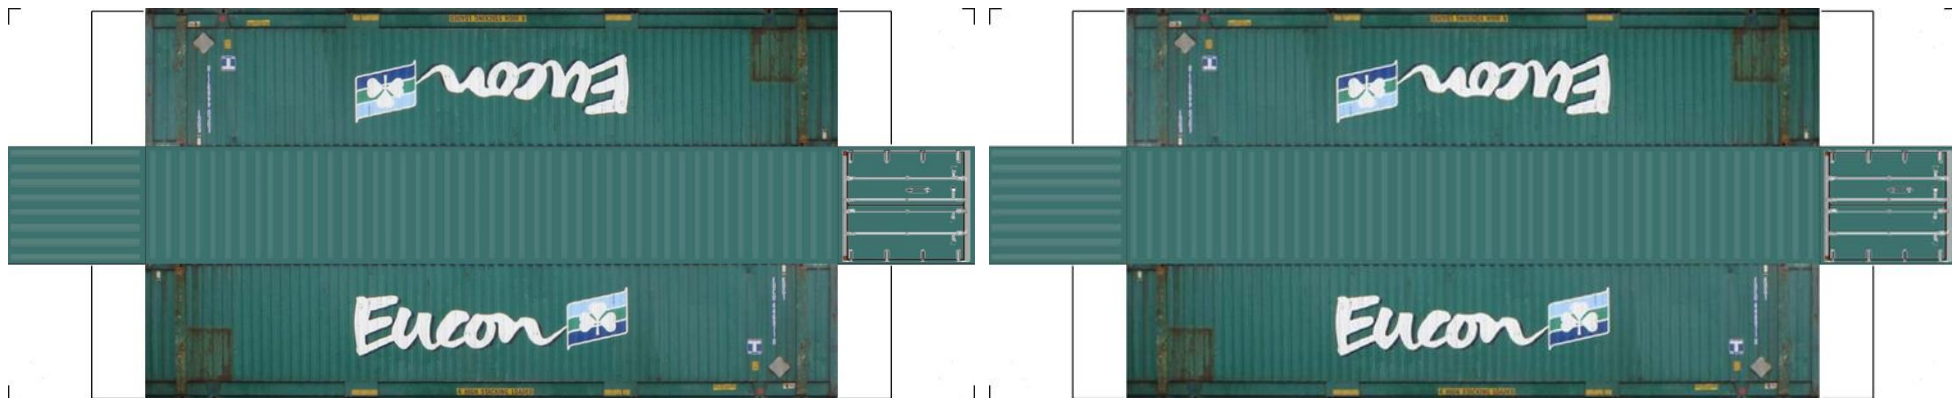

BUILD YOUR OWN (N SCALE) 48ft HIGH CUBE CONTAINERS

[Click to watch instructional video](#)

BUILD YOUR OWN (48ft HIGH CUBE CONTAINERS) N SCALE

Drawn By
www.krafttrains.com