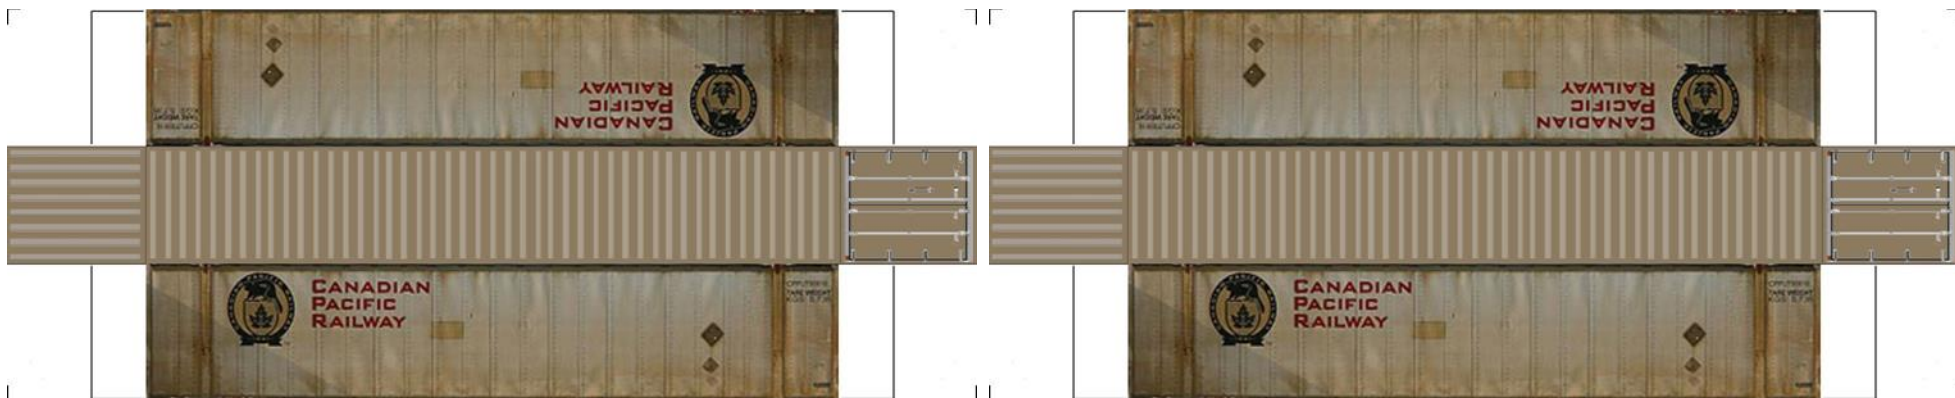

BUILD YOUR OWN (N SCALE) 48ft HIGH CUBE CONTAINERS

[Click to watch instructional video](#)

BUILD YOUR OWN (48ft HIGH CUBE CONTAINERS) N SCALE

Drawn By
www.krafttrains.com