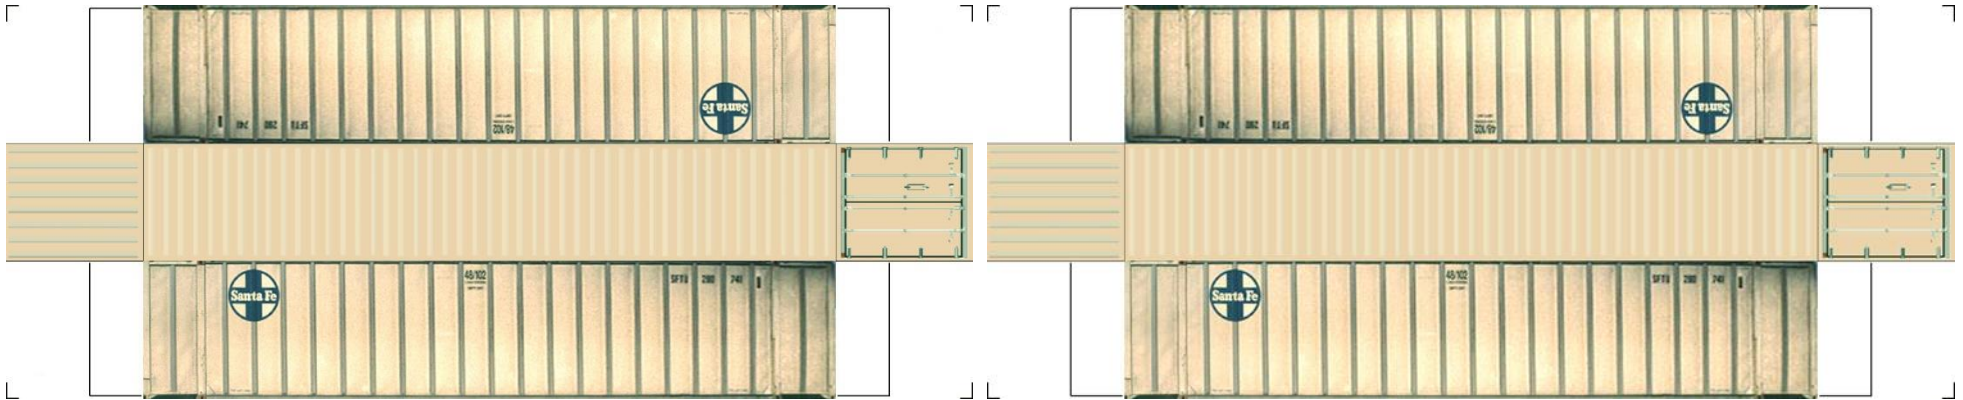

BUILD YOUR OWN (N SCALE) 48ft HIGH CUBE CONTAINERS

[Click to watch instructional video](#)

BUILD YOUR OWN (48ft HIGH CUBE CONTAINERS) N SCALE

Drawn By
www.krafttrains.com