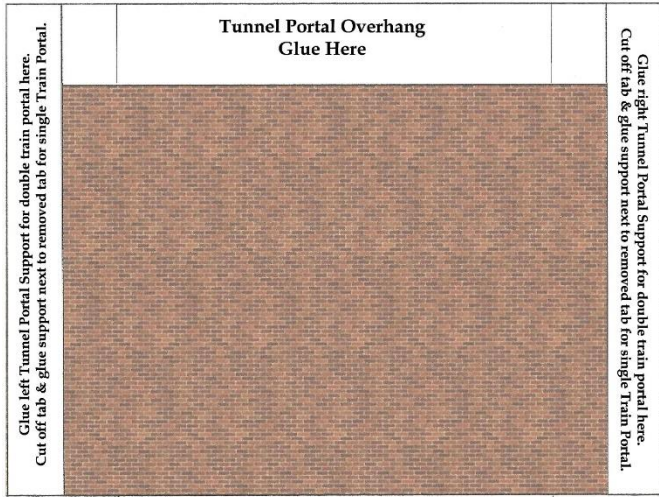

Sponsored By

www.kraffttrains.com

N Scale Signal or Dabble Train Tunnel Portals Brown Brick

* [Click Here for Video Instructions](#) *

Beige Tone Stones

Grey Stone

Multicolored Stone

Click Images to download PDF File

*** For the best results print on 110 lb. printable card stock *
and set your printer on high quality printing
and set your printer settings to actual size**

Tunnel Portal front entrance

Tunnel Portal over Hang