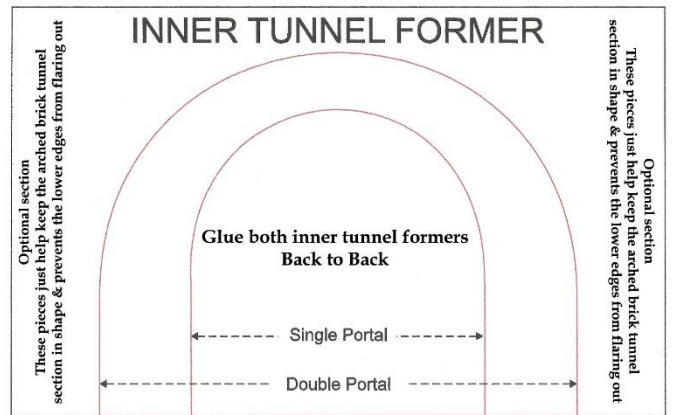

Sponsored By

www.kraffttrains.com

N Scale Signal or Dabble Train Tunnel Portals Brown Brick

* [Click Here for Video Instructions](#) *

Beige Tone Stones

Grey Stone

Multicolored Stone

Click Images to download PDF File

*** For the best results print on 110 lb. printable card stock *
and set your printer on high quality printing
and set your printer settings to actual size**

Tunnel Portal front entrance

Tunnel Portal over Hang