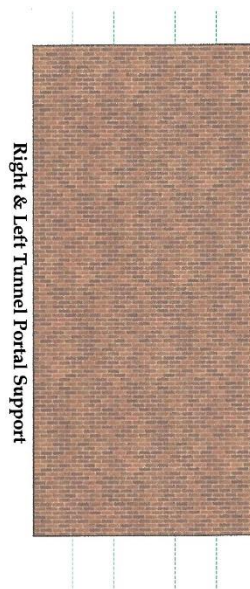

Sponsored By

www.kraffttrains.com

N Scale Signal or Dabble Train Tunnel Portals Brown Brick

* [Click Here for Video Instructions](#) *

Beige Tone Stones

Grey Stone

Multicolored Stone

Click Images to download PDF File

*** For the best results print on 110 lb. printable card stock *
and set your printer on high quality printing
and set your printer settings to actual size**

Tunnel Portal front entrance

Tunnel Portal over Hang