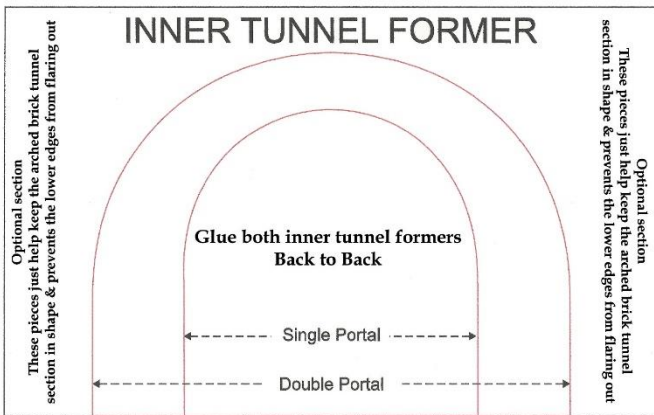

Sponsored By

www.kraffttrains.com

N Scale Signal or Dabble Train Tunnel Portals Brown Brick

* [Click Here for Video Instructions](#) *

Beige Tone Stones

Grey Stone

Multicolored Stone

Click Images to download PDF File

*** For the best results print on 110 lb. printable card stock *
and set your printer on high quality printing
and set your printer settings to actual size**

Tunnel Portal front entrance

Tunnel Portal over Hang