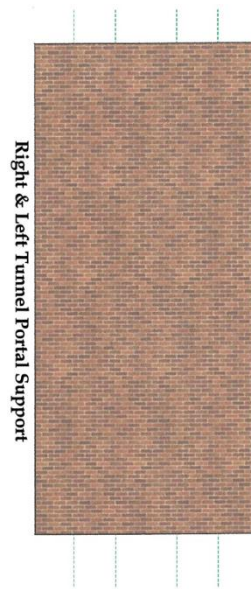

Sponsored By

www.kraffttrains.com

N Scale Signal or Dabble Train Tunnel Portals Brown Brick

* [Click Here for Video Instructions](#) *

Beige Tone Stones

Grey Stone

Multicolored Stone

Click Images to download PDF File

*** For the best results print on 110 lb. printable card stock *
and set your printer on high quality printing
and set your printer settings to actual size**

Tunnel Portal front entrance

Tunnel Portal over Hang