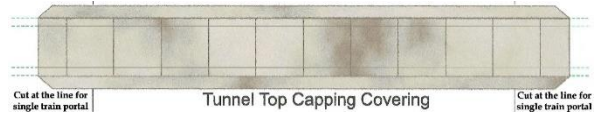

*** For the best results print on 110 lb. printable card stock *
and set your printer on high quality printing
and set your printer settings to actual size**

Tunnel Portal front entrance

Tunnel Portal over Hang