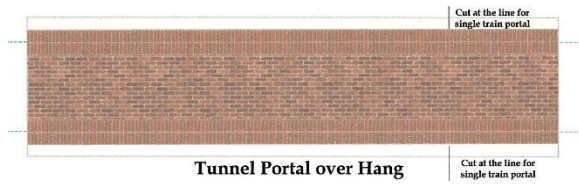

Sponsored By

www.kraffttrains.com

N Scale Signal or Dabble Train Tunnel Portals Brown Brick

* [Click Here for Video Instructions](#) *

Beige Tone Stones

Grey Stone

Multicolored Stone

Click Images to download PDF File

*** For the best results print on 110 lb. printable card stock *
and set your printer on high quality printing
and set your printer settings to actual size**

Tunnel Portal front entrance

Tunnel Portal over Hang