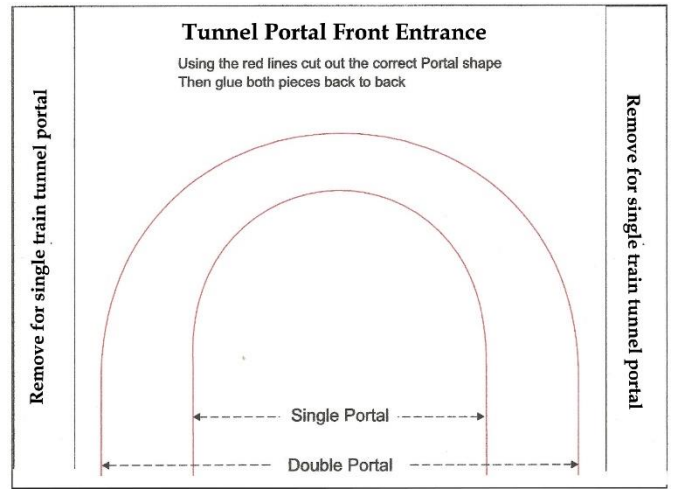

Sponsored By

www.kraffttrains.com

N Scale Signal or Dabble Train Tunnel Portals Brown Brick

* [Click Here for Video Instructions](#) *

Beige Tone Stones

Grey Stone

Multicolored Stone

Click Images to download PDF File

*** For the best results print on 110 lb. printable card stock *
and set your printer on high quality printing
and set your printer settings to actual size**

Tunnel Portal front entrance

Tunnel Portal over Hang