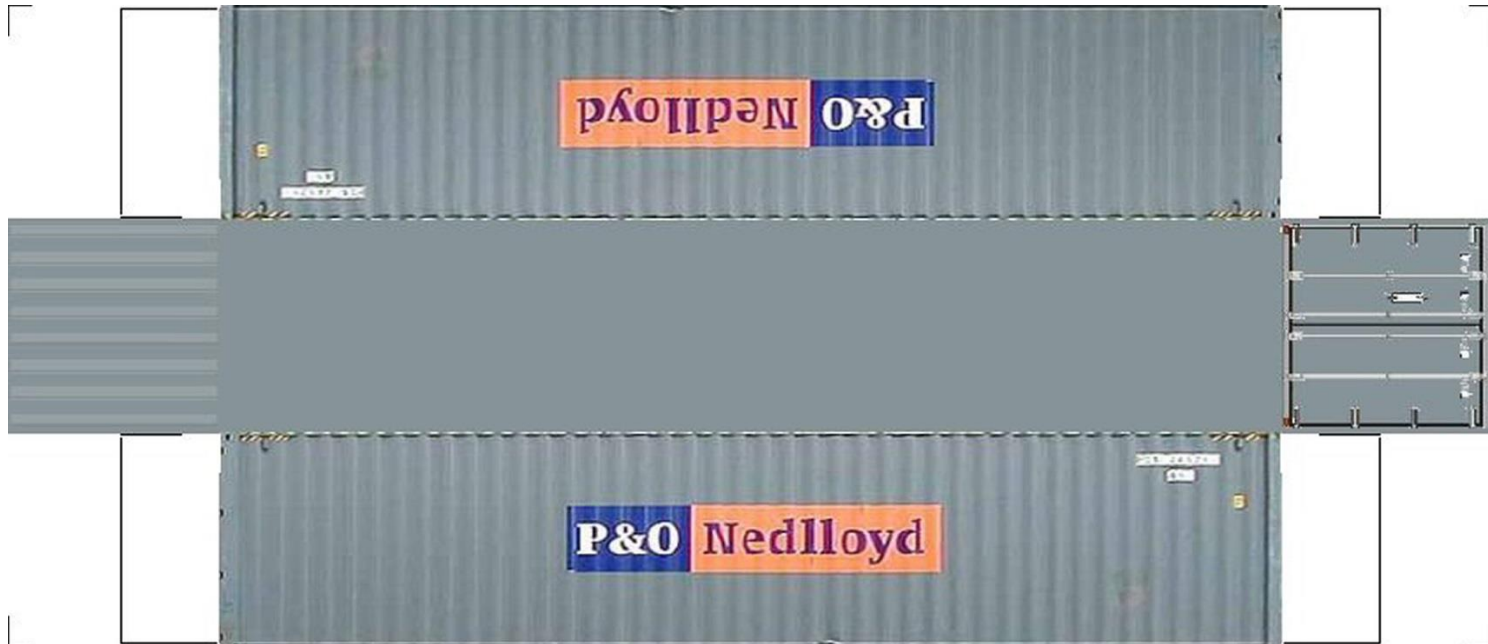

## (HO SCALE) 40ft SHIPPING CONTAINERS

[View Instructional Video](#)

For the best results print on 110 lb printable card stock  
and set your printer on high quality printing.

**BUILD YOUR OWN ( 40ft SHIPPING CONTAINERS ) HO SCALE**