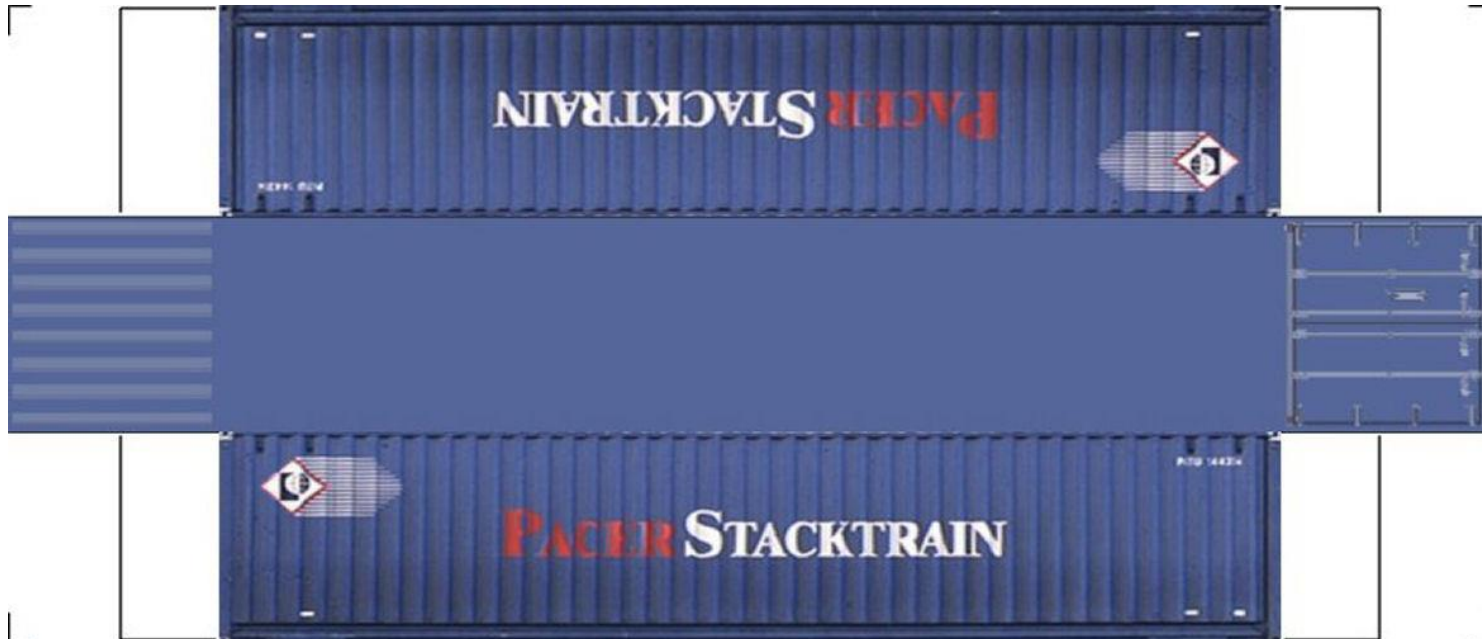

## (HO SCALE) 40ft SHIPPING CONTAINERS

[View Instructional Video](#)

For the best results print on 110 lb printable card stock  
and set your printer on high quality printing.

**BUILD YOUR OWN ( 40ft SHIPPING CONTAINERS ) HO SCALE**