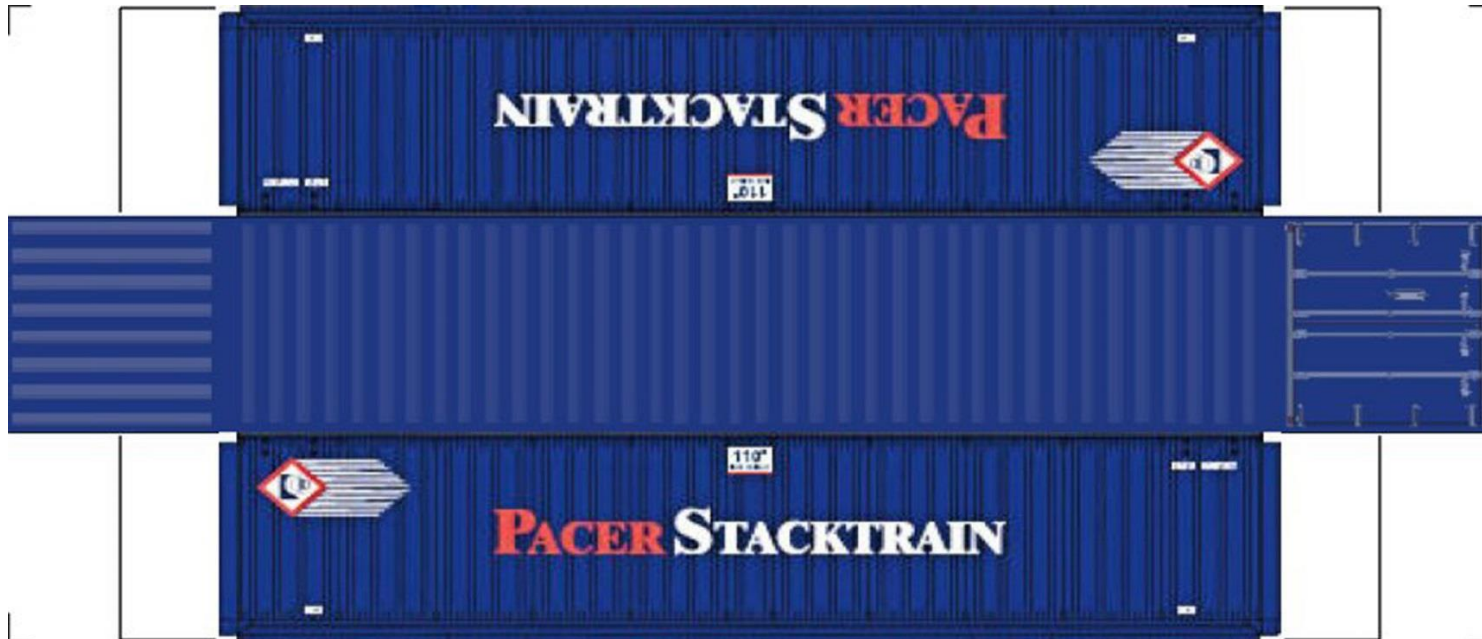

BUILD YOUR OWN

(HO SCALE) 40ft SHIPPING CONTAINERS

[View Instructional Video](#)

For the best results print on 110 lb printable card stock
and set your printer on high quality printing.

BUILD YOUR OWN (40ft SHIPPING CONTAINERS) HO SCALE

Drawn By
www.krafttrains.com