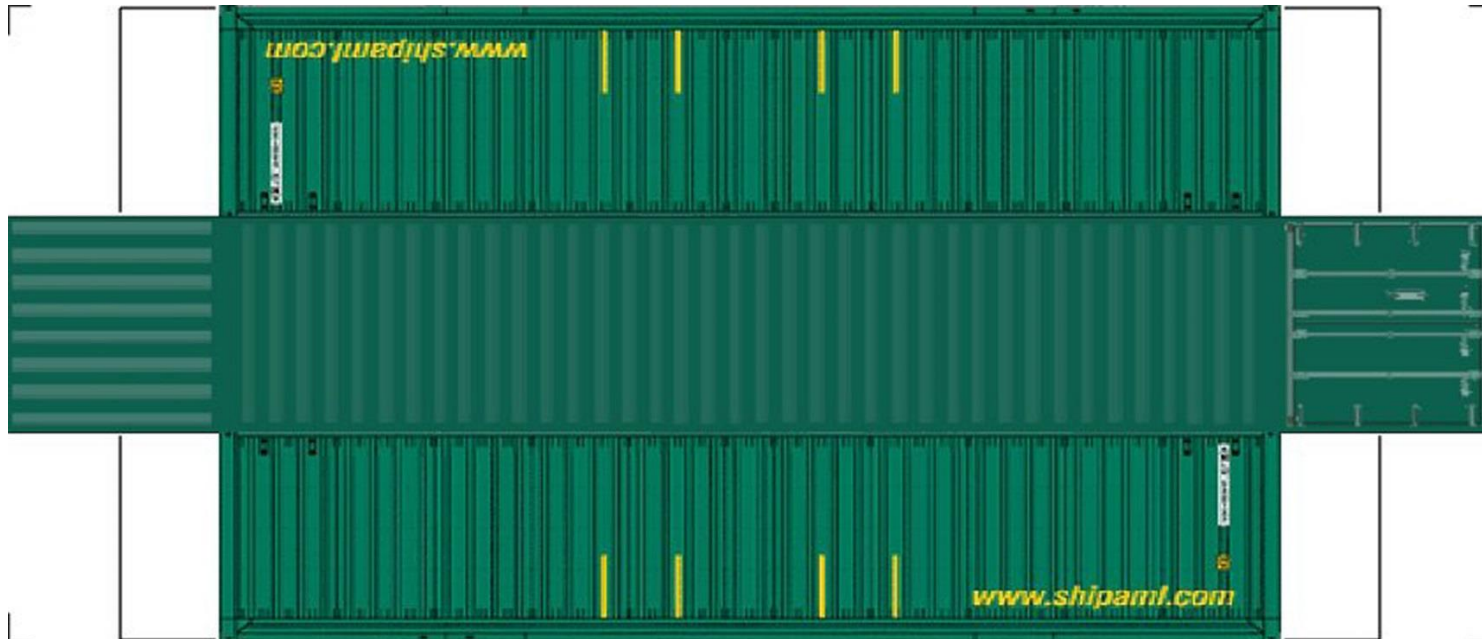

BUILD YOUR OWN

(HO SCALE) 40ft SHIPPING CONTAINERS

[View Instructional Video](#)

For the best results print on 110 lb printable card stock
and set your printer on high quality printing.

BUILD YOUR OWN (40ft SHIPPING CONTAINERS) HO SCALE