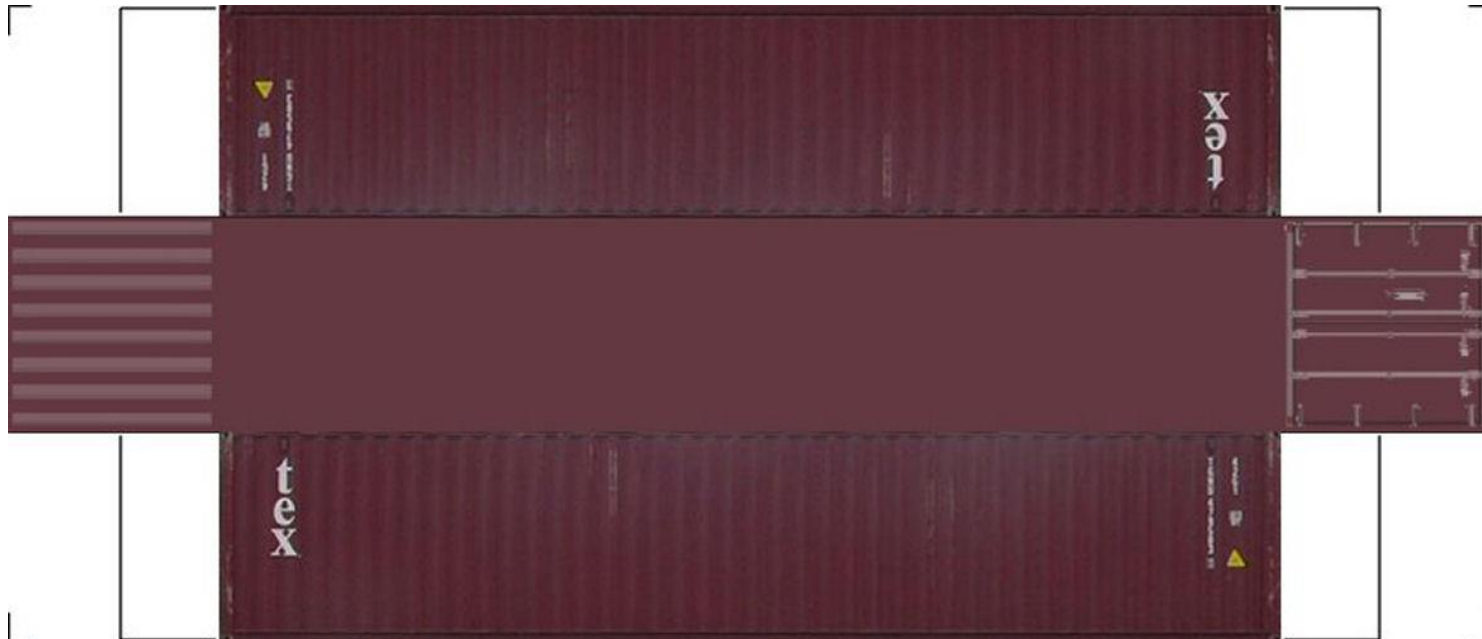

## (HO SCALE) 40ft SHIPPING CONTAINERS

[View Instructional Video](#)

For the best results print on 110 lb printable card stock  
and set your printer on high quality printing.

**BUILD YOUR OWN ( 40ft SHIPPING CONTAINERS ) HO SCALE**