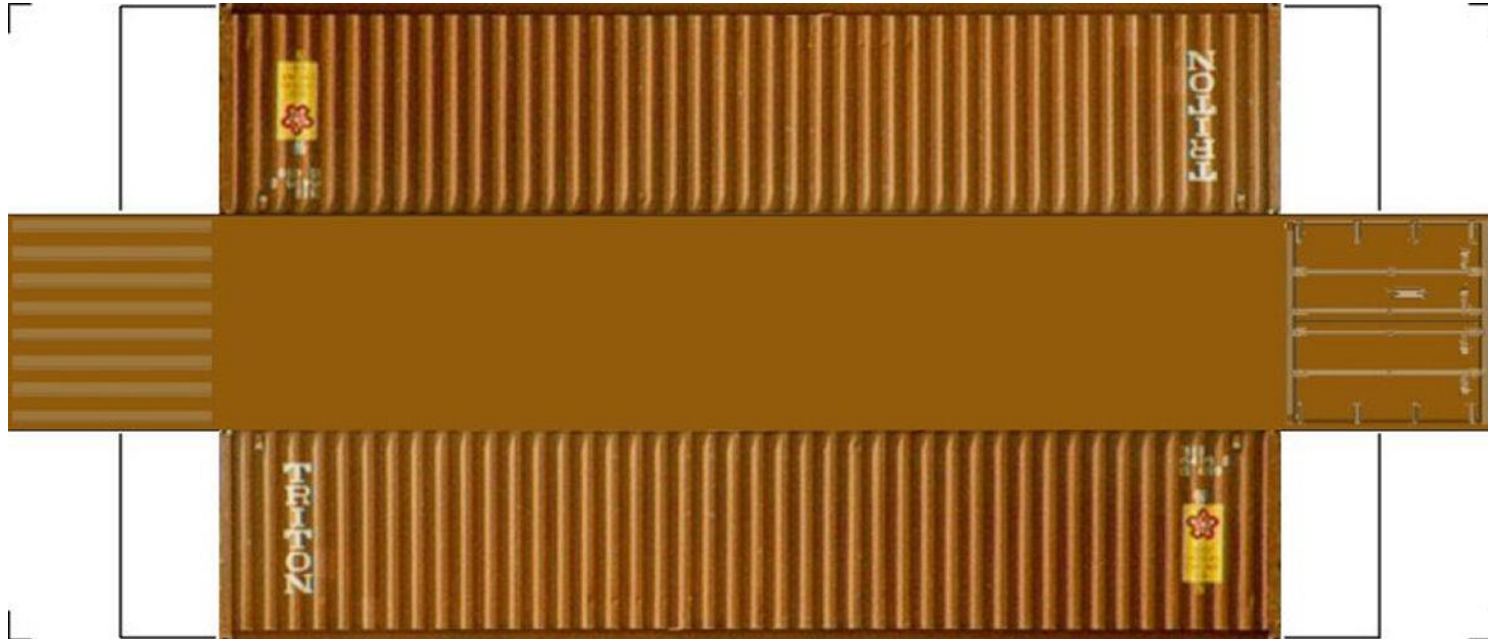

BUILD YOUR OWN

(HO SCALE) 40ft SHIPPING CONTAINERS

[View Instructional Video](#)

For the best results print on 110 lb printable card stock
and set your printer on high quality printing.

BUILD YOUR OWN (40ft SHIPPING CONTAINERS) HO SCALE

Drawn By
www.krafttrains.com