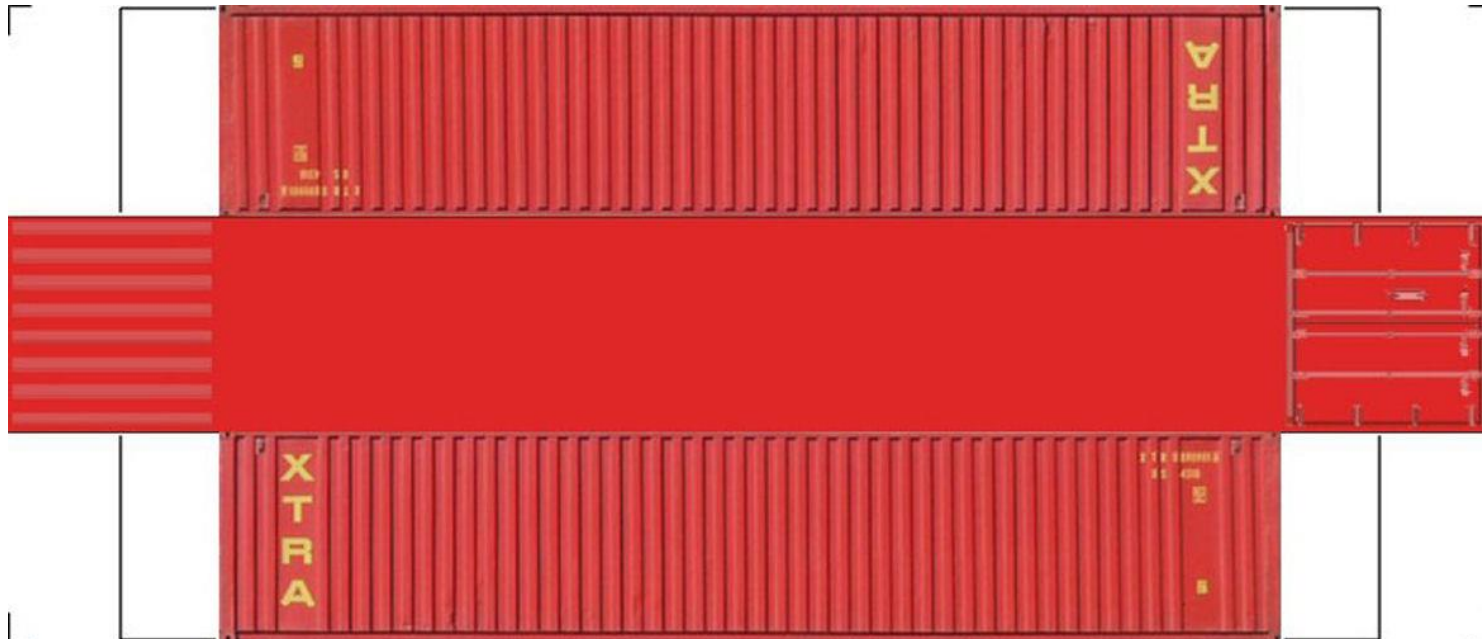

BUILD YOUR OWN

(HO SCALE) 40ft SHIPPING CONTAINERS

[View Instructional Video](#)

For the best results print on 110 lb printable card stock
and set your printer on high quality printing.

BUILD YOUR OWN (40ft SHIPPING CONTAINERS) HO SCALE

Drawn By
www.krafttrains.com