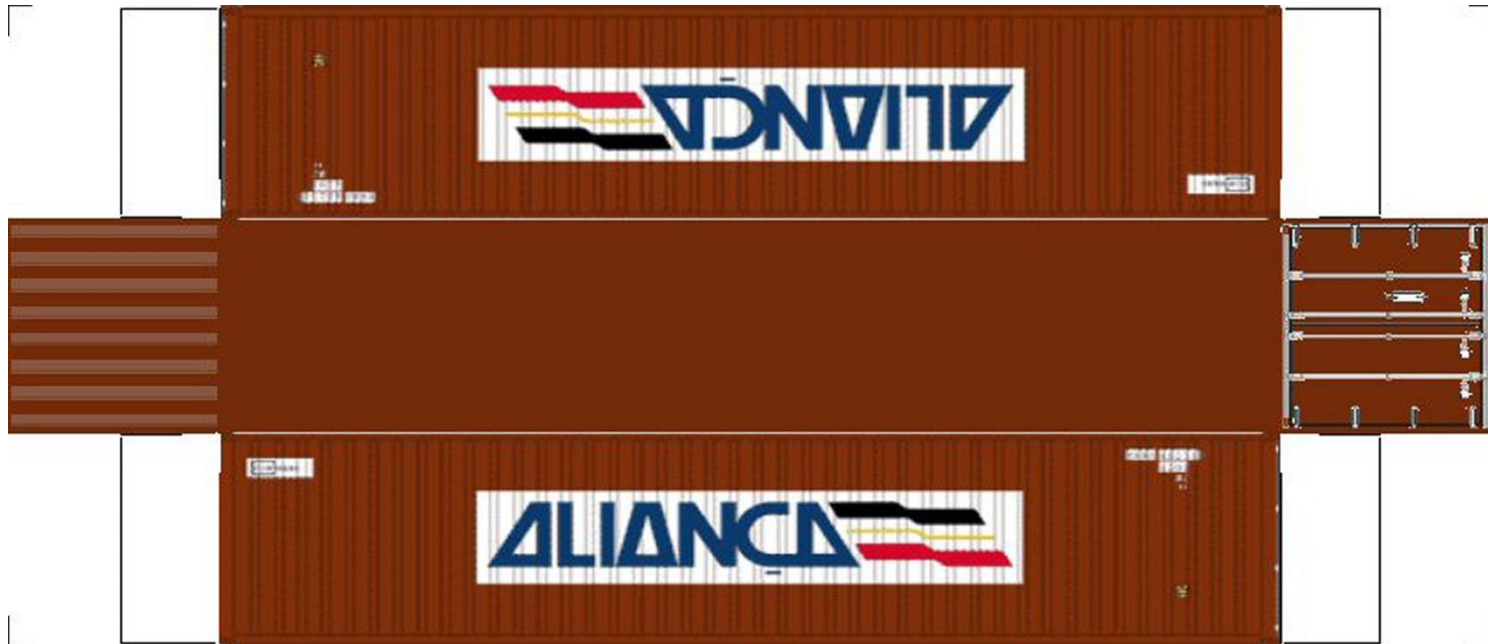

# BUILD YOUR OWN

## (HO SCALE) 40ft SHIPPING CONTAINERS

[View Instructional Video](#)

For the best results print on 110 lb printable card stock  
and set your printer on high quality printing.

**BUILD YOUR OWN ( 40ft SHIPPING CONTAINERS ) HO SCALE**