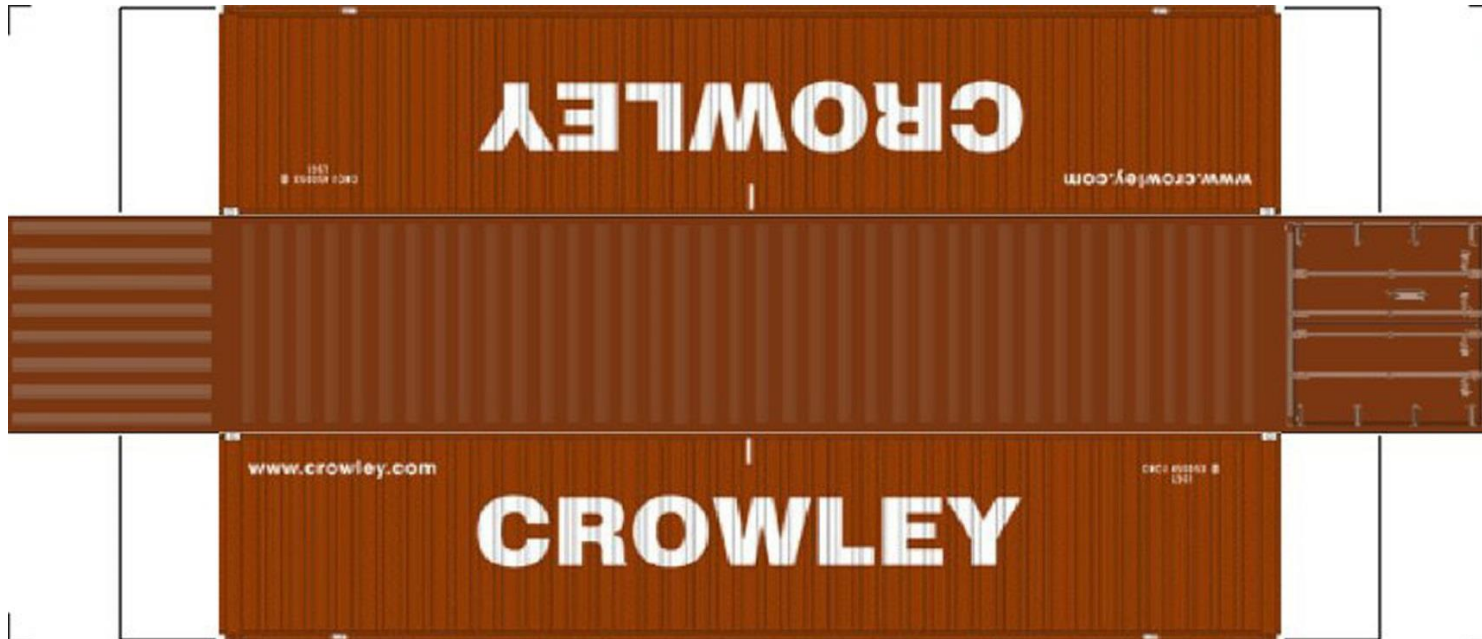

BUILD YOUR OWN

(HO SCALE) 40ft SHIPPING CONTAINERS

[View Instructional Video](#)

For the best results print on 110 lb printable card stock
and set your printer on high quality printing.

BUILD YOUR OWN (40ft SHIPPING CONTAINERS) HO SCALE

Drawn By
www.krafttrains.com