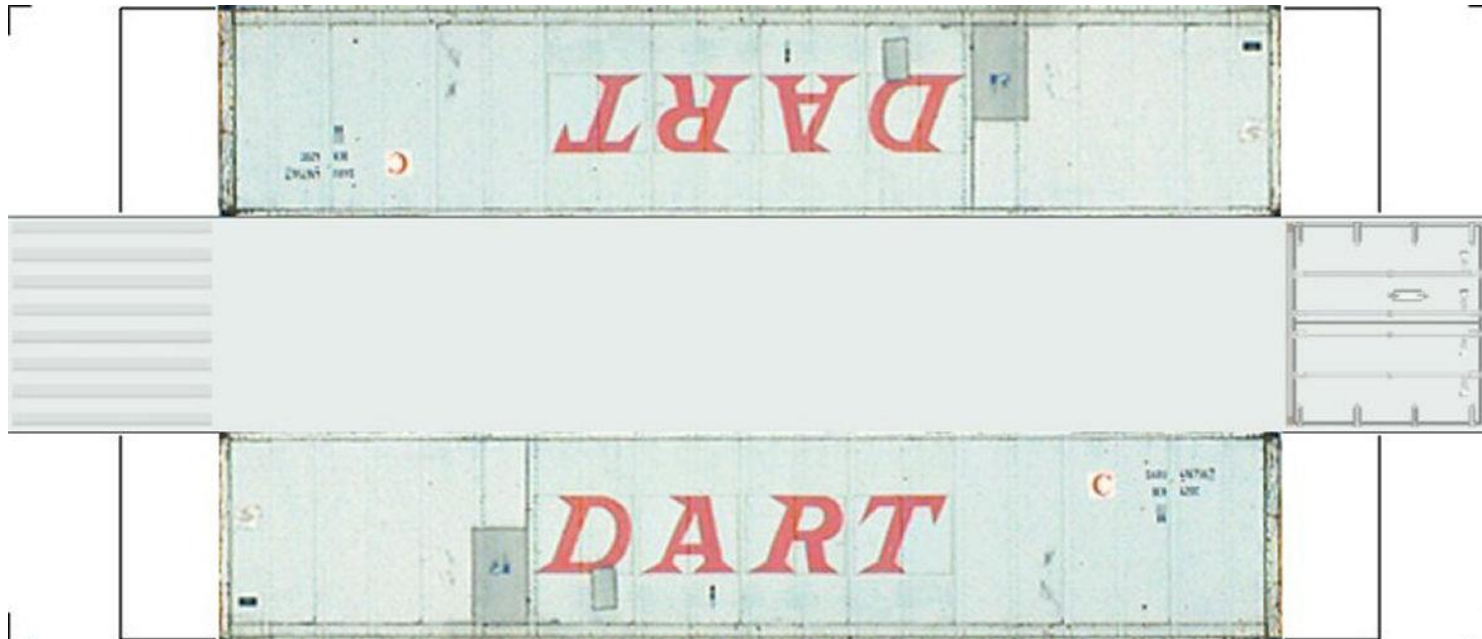

## (HO SCALE) 40ft SHIPPING CONTAINERS

[View Instructional Video](#)

For the best results print on 110 lb printable card stock  
and set your printer on high quality printing.

**BUILD YOUR OWN ( 40ft SHIPPING CONTAINERS ) HO SCALE**