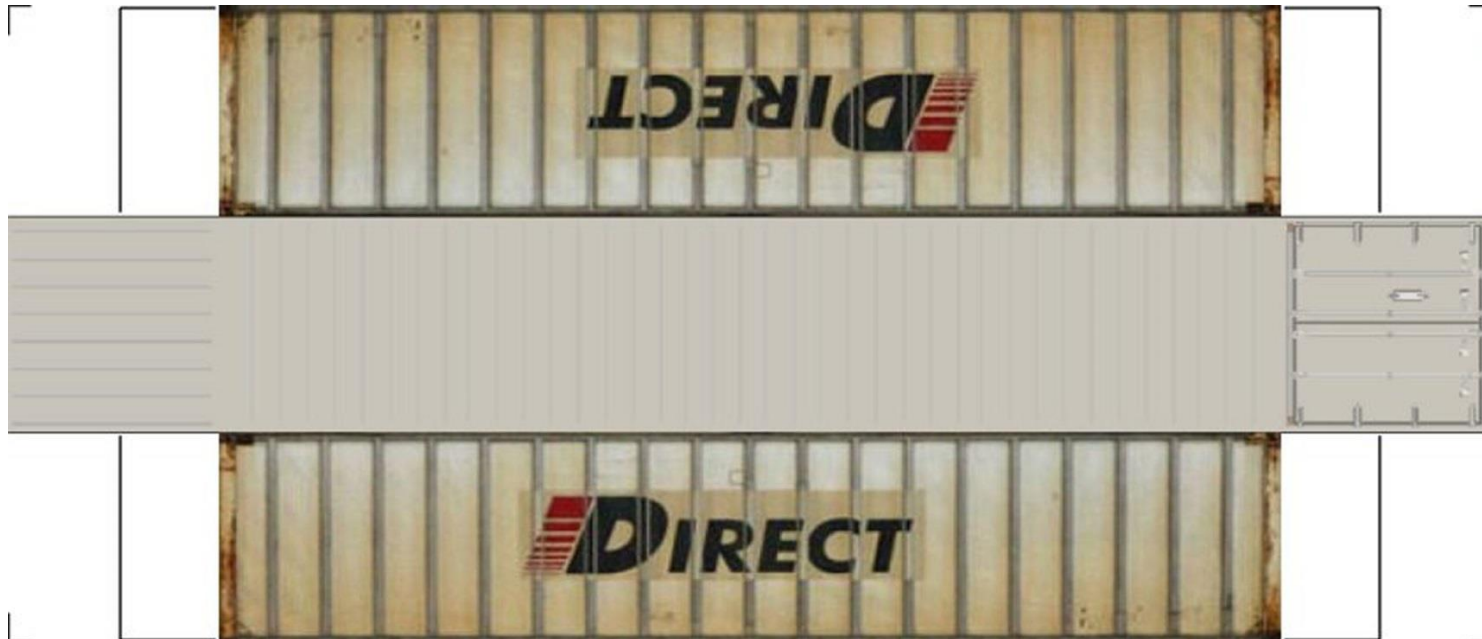

BUILD YOUR OWN

(HO SCALE) 40ft SHIPPING CONTAINERS

[View Instructional Video](#)

For the best results print on 110 lb printable card stock
and set your printer on high quality printing.

BUILD YOUR OWN (40ft SHIPPING CONTAINERS) HO SCALE

Drawn By
www.krafttrains.com