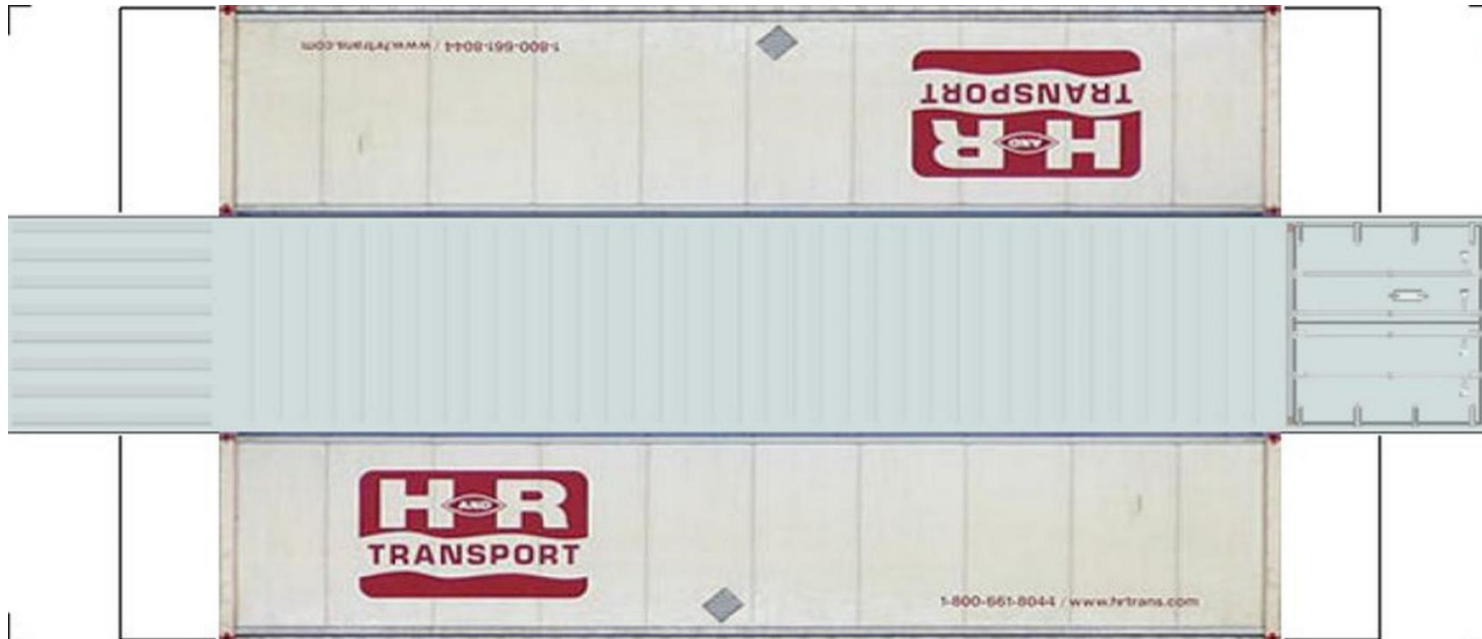

## (HO SCALE) 40ft SHIPPING CONTAINERS

[View Instructional Video](#)

For the best results print on 110 lb printable card stock  
and set your printer on high quality printing.

**BUILD YOUR OWN ( 40ft SHIPPING CONTAINERS ) HO SCALE**